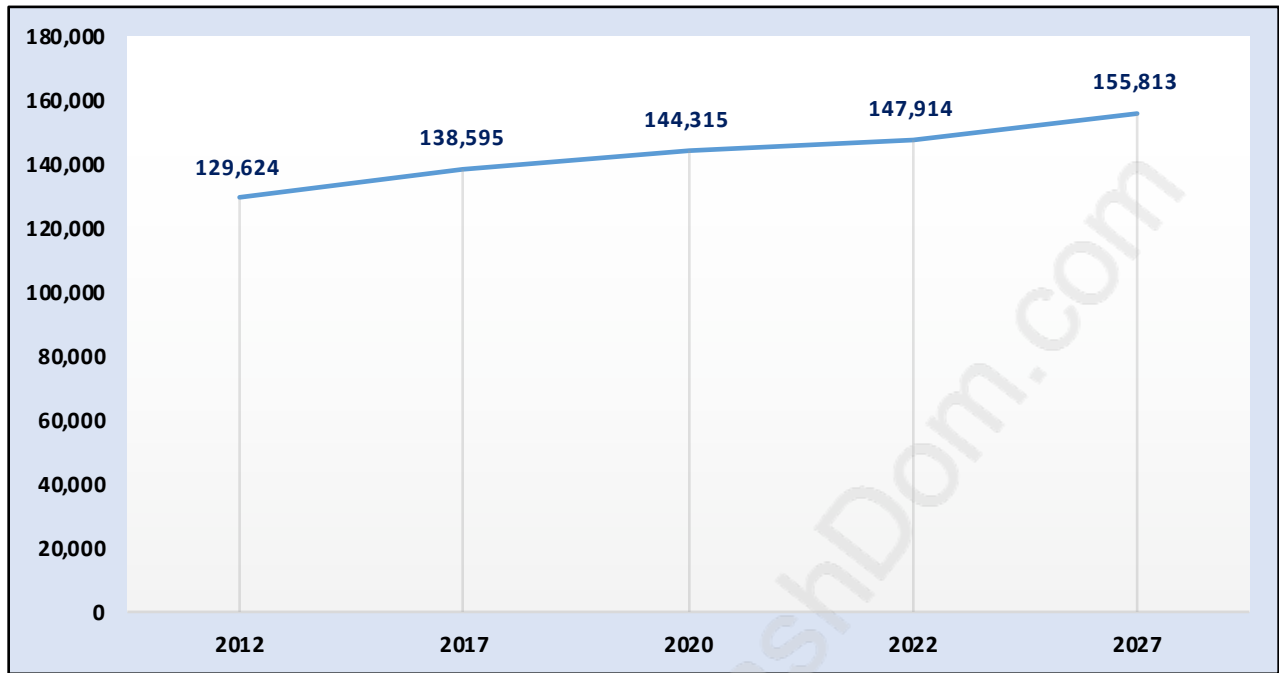

Coquitlam

Population Trends in Coquitlam

Population by Age in Coquitlam

Population Age 15+ by Income Status in Coquitlam

Total Population Age 15 - 116,137

Households by Income in Coquitlam

Total Number of Households - 49,574 / Average Household Income - \$101,809

Families in Coquitlam

Average Persons per Family - 3.1

Children at Home in Coquitlam

Total Number of Children at Home - 43,425

Family Structure in Coquitlam

Total Number of Families - 36,959 / Average Persons per Family - 3.1