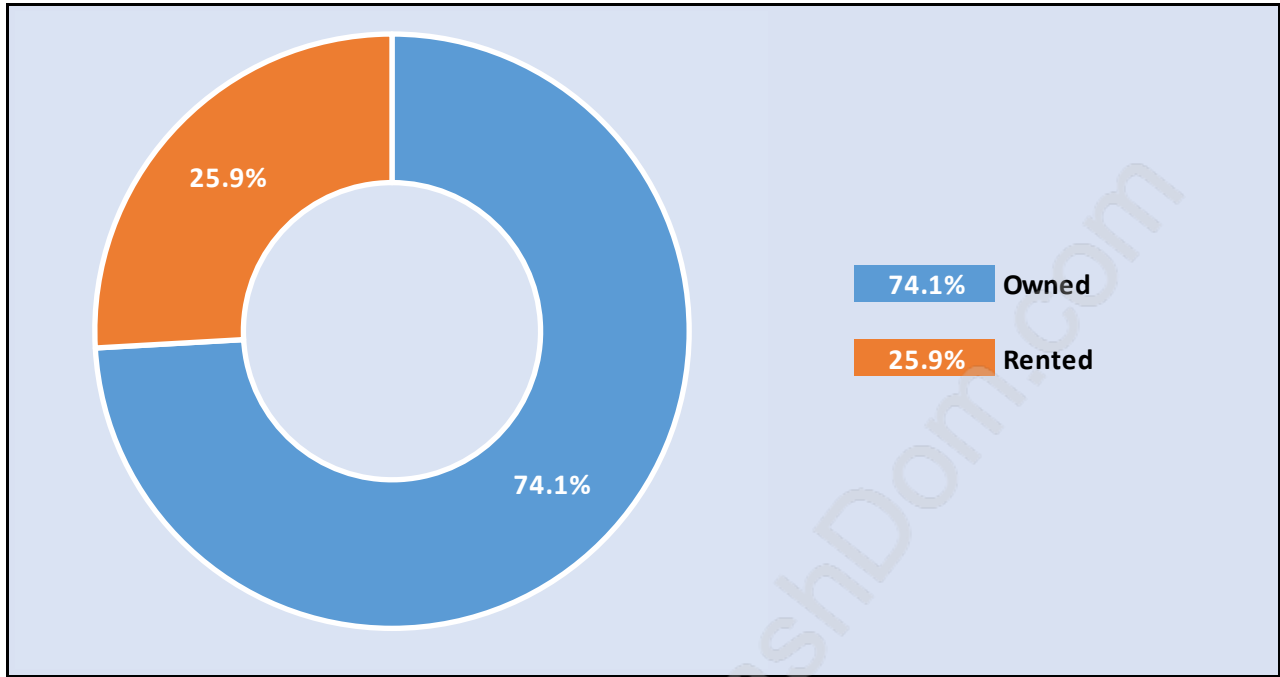

Dwellings in Coquitlam