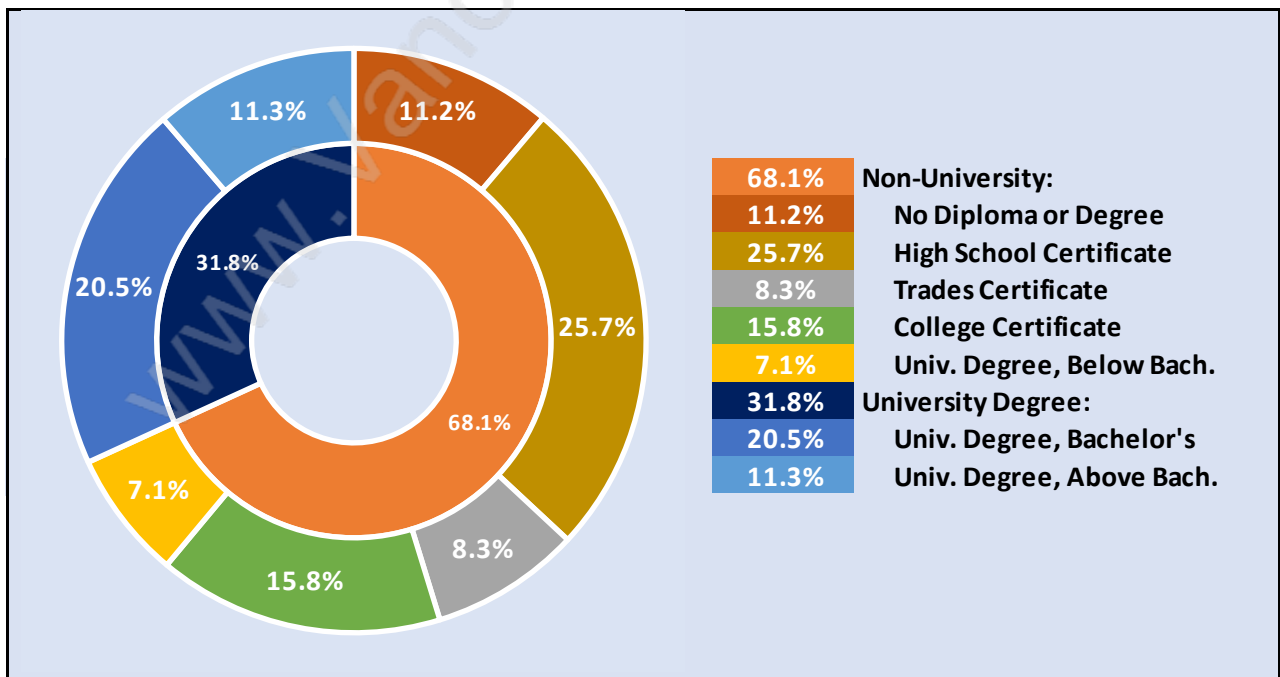

Population Age 15+ in Coquitlam