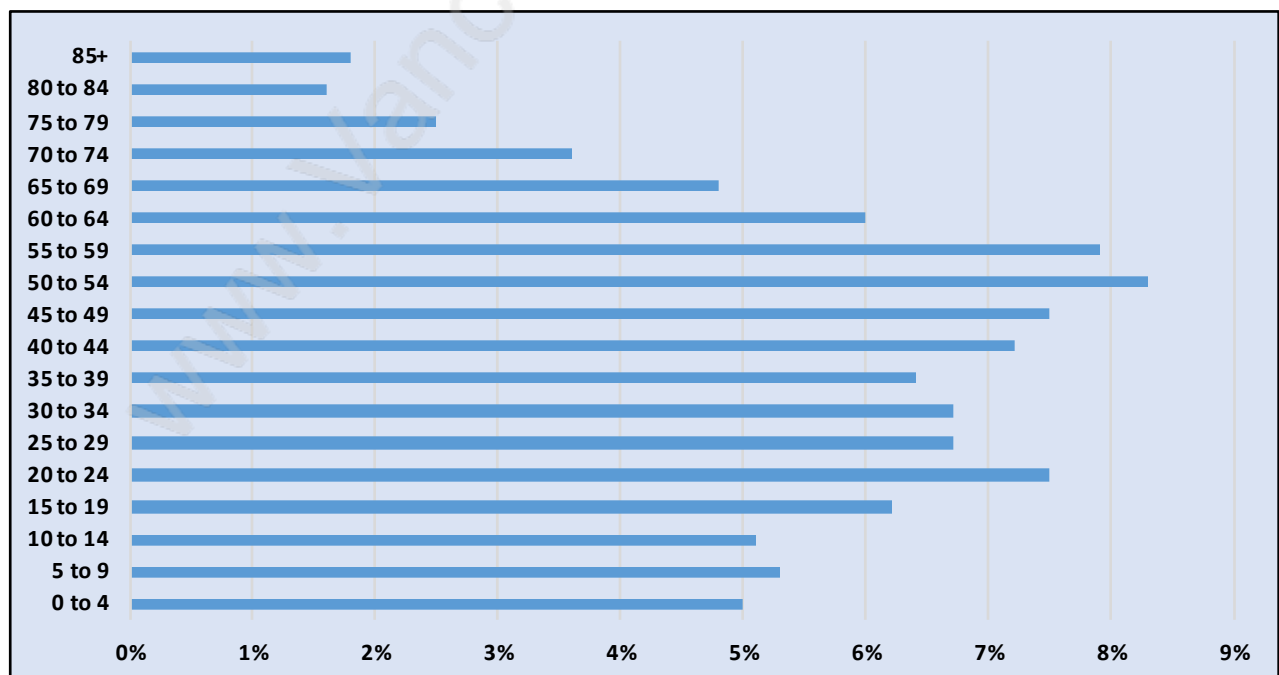

Coquitlam

Population Trends in Coquitlam

Population by Age in Coquitlam

Population Age 15+ by Income Status in Coquitlam

Total Population Age 15 - 116,137

Households by Income in Coquitlam

Total Number of Households - 49,574 / Average Household Income - \$101,809

Families in Coquitlam

Average Persons per Family - 3.1

Children at Home in Coquitlam

Total Number of Children at Home - 43,425

Family Structure in Coquitlam

Total Number of Families - 36,959 / Average Persons per Family - 3.1