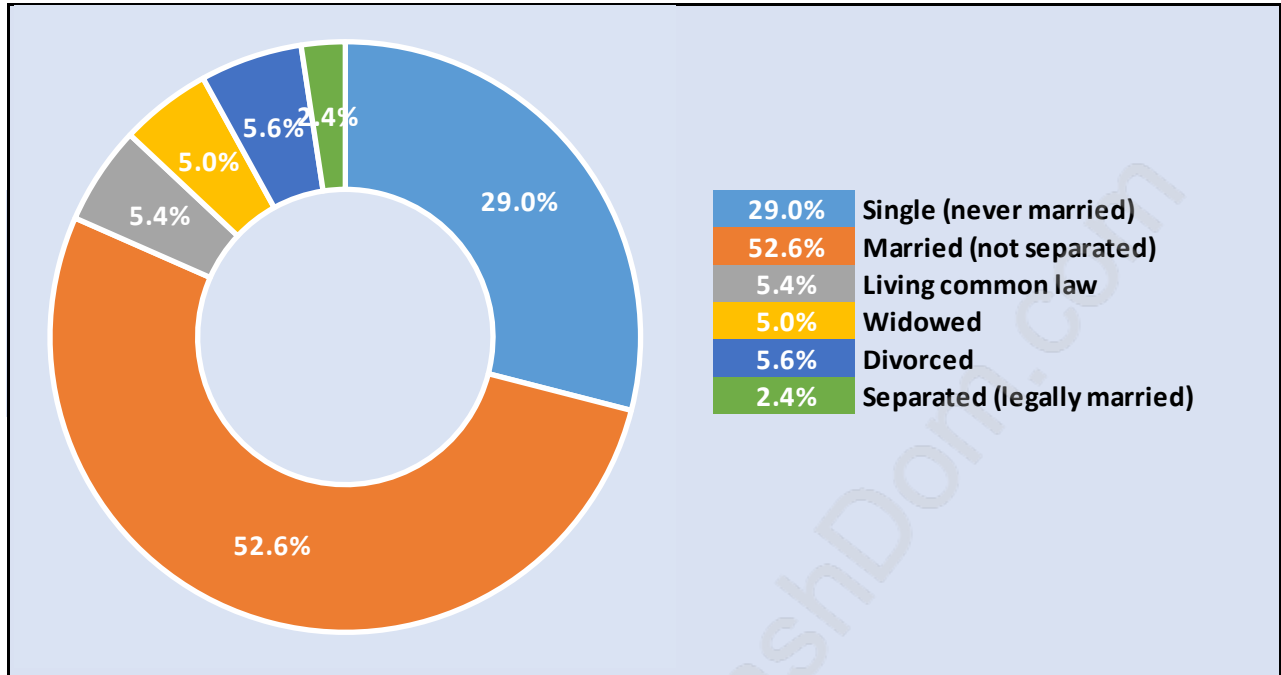

Coquitlam

Population Trends in Coquitlam

Population by Age in Coquitlam

Population Age 15+ by Income Status in Coquitlam

Total Population Age 15 - 116,137

Households by Income in Coquitlam

Total Number of Households - 49,574 / Average Household Income - \$101,809

Families in Coquitlam

Average Persons per Family - 3.1

Children at Home in Coquitlam

Total Number of Children at Home - 43,425

Family Structure in Coquitlam

Total Number of Families - 36,959 / Average Persons per Family - 3.1