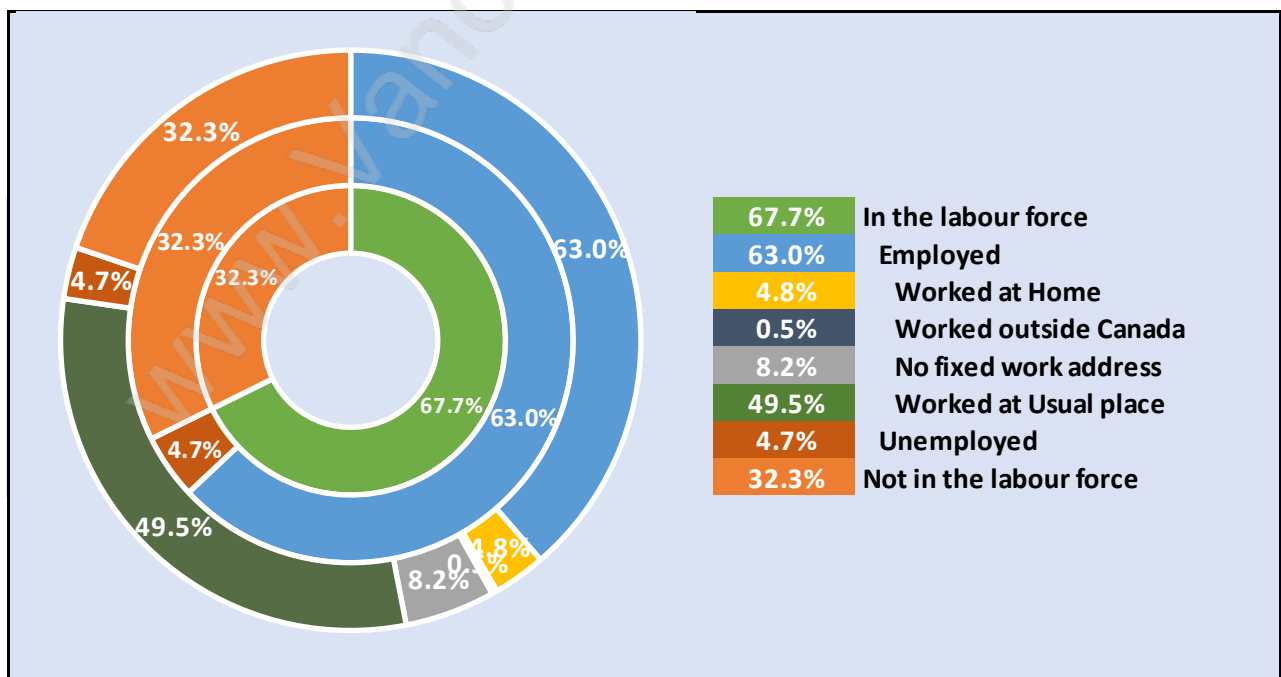

Households by Household Size in Coquitlam

Total Number of Households - 49,574

Dwellings in Coquitlam

Population Age 15+ in Coquitlam

Labour Force by Occupation in Coquitlam

Labour Force Participation in Coquitlam