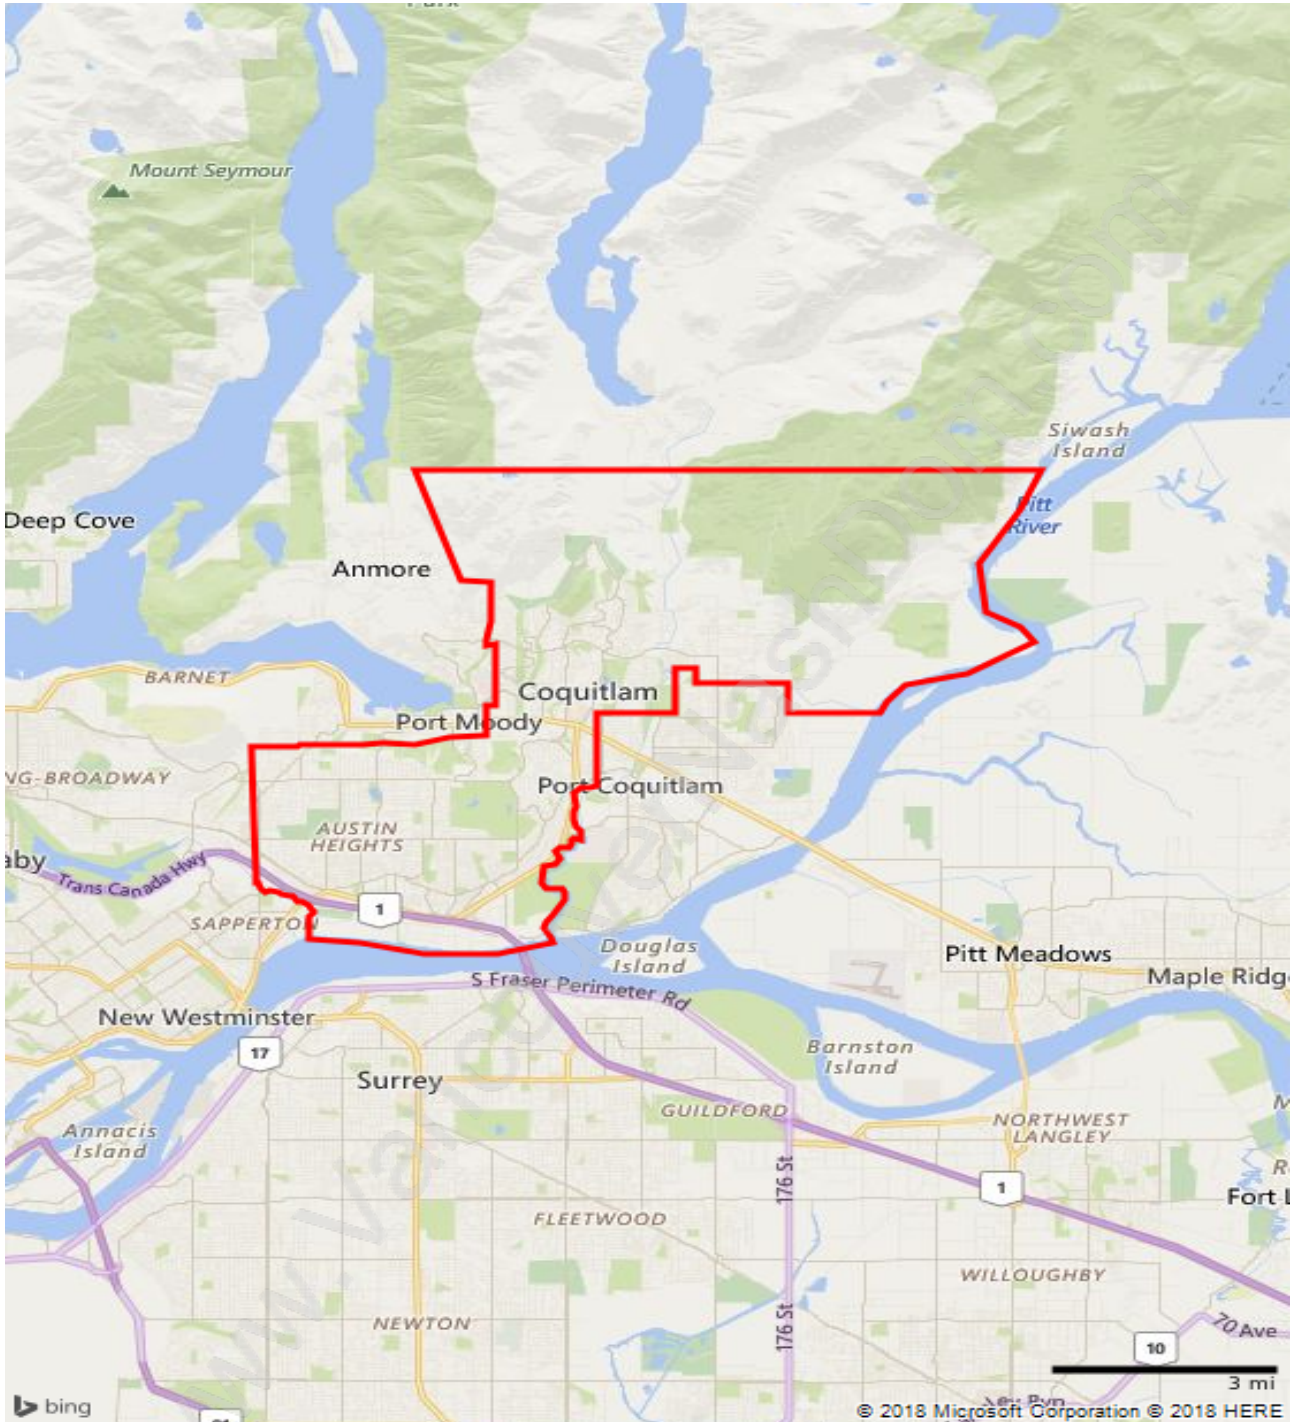

Coquitlam

Population Trends in Coquitlam

Population by Age in Coquitlam

Population Age 15+ by Income Status in Coquitlam

Total Population Age 15 - 116,137

Households by Income in Coquitlam

Total Number of Households - 49,574 / Average Household Income - \$101,809