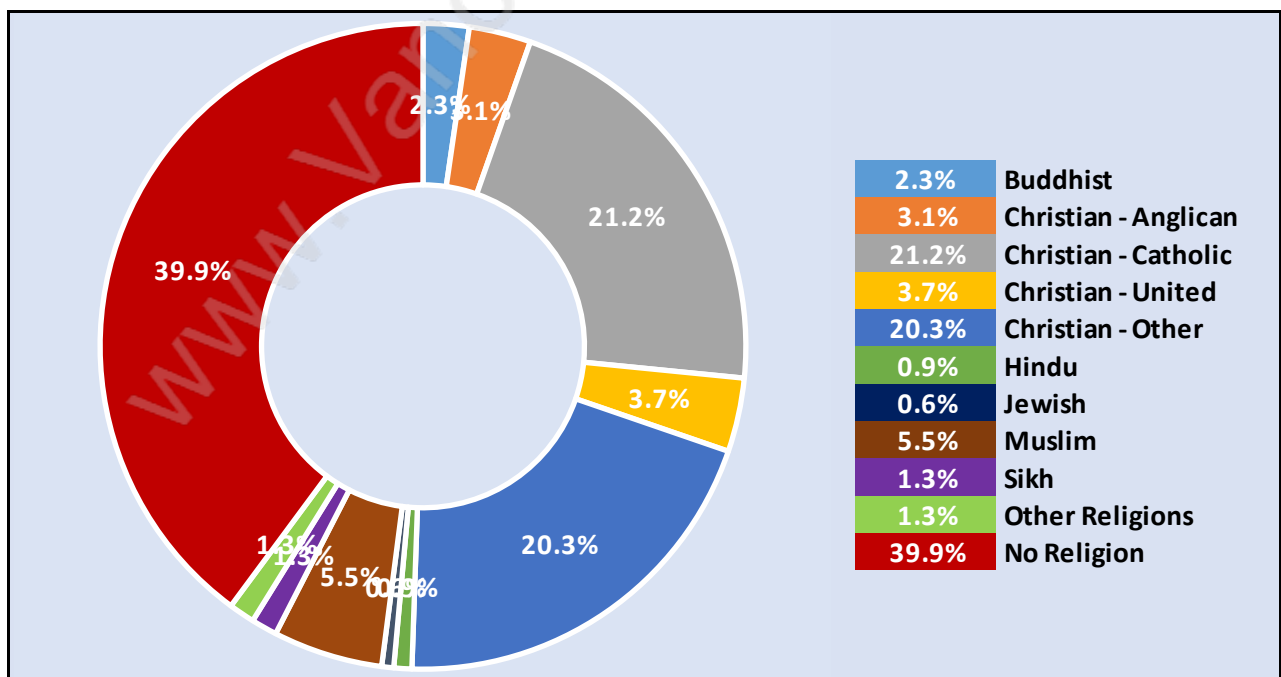

Population by Religion in Coquitlam