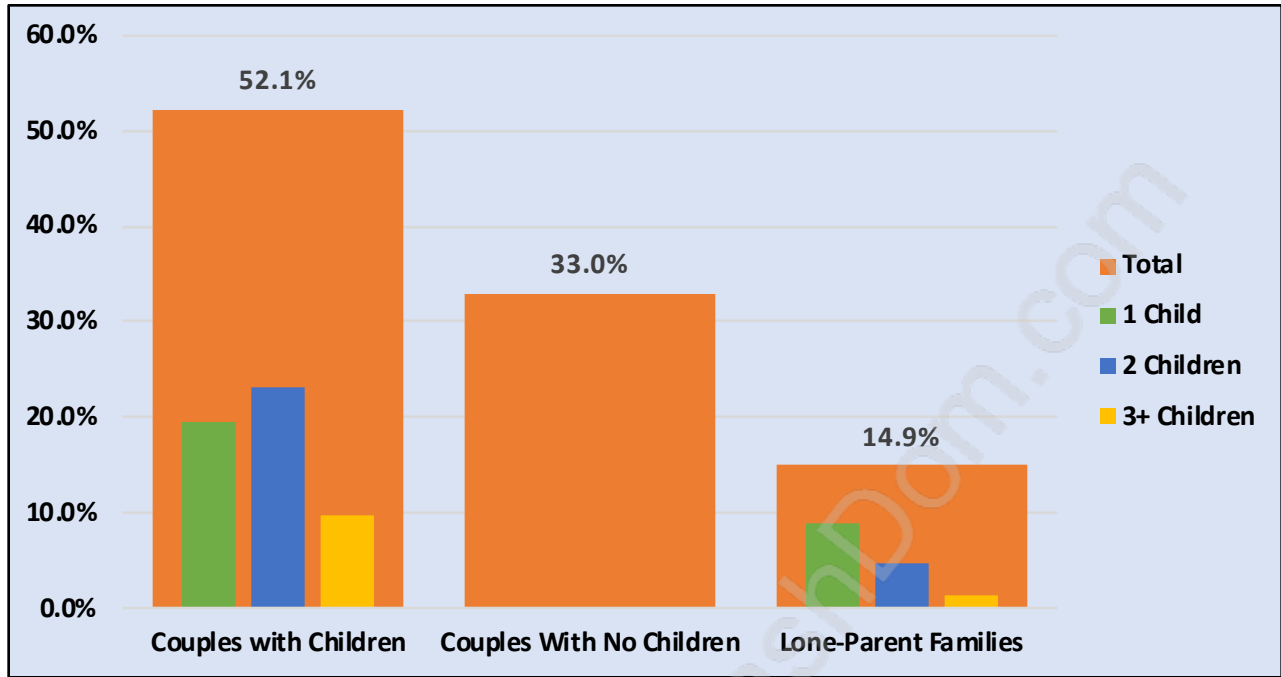

Coquitlam

Population Trends in Coquitlam

Population by Age in Coquitlam

Population Age 15+ by Income Status in Coquitlam

Total Population Age 15 - 116,137

Households by Income in Coquitlam

Total Number of Households - 49,574 / Average Household Income - \$101,809

Families in Coquitlam

Average Persons per Family - 3.1

Children at Home in Coquitlam

Total Number of Children at Home - 43,425

Family Structure in Coquitlam

Total Number of Families - 36,959 / Average Persons per Family - 3.1