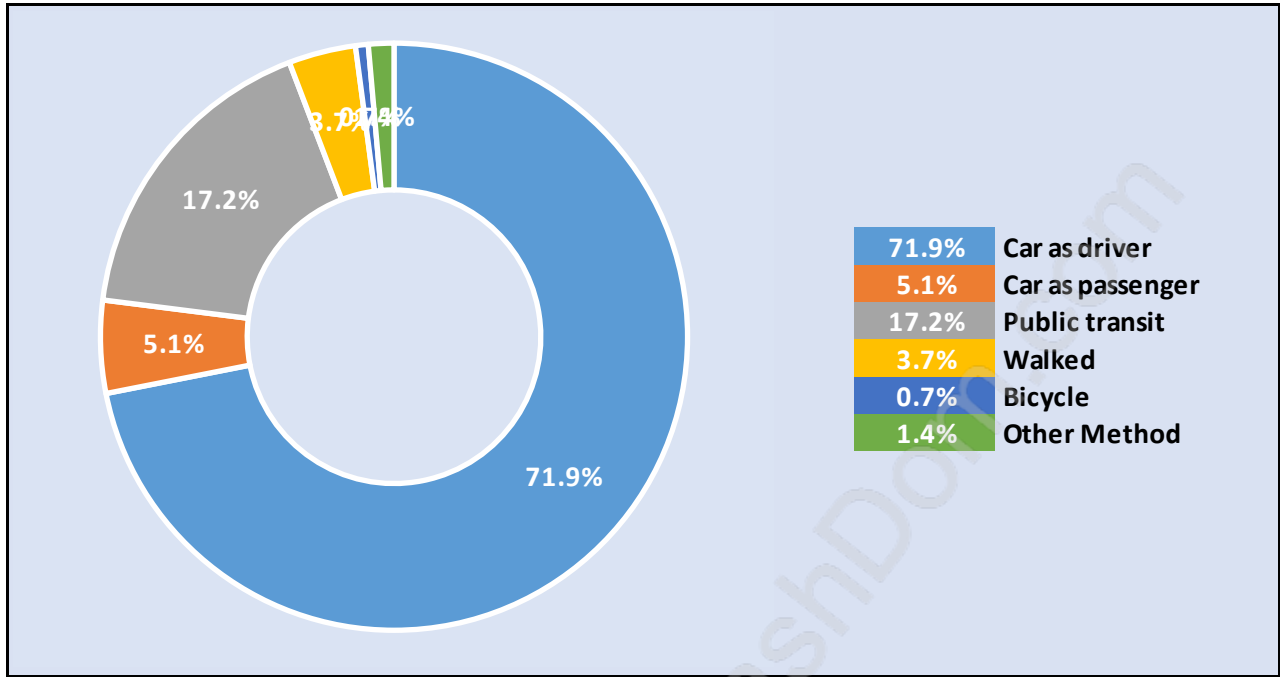

Travel To Work in (from) Coquitlam

Occupied Dwellings by Structure Type in Coquitlam

Dominant Bulding Type - Houses

Private Dwellings by Period of Construction in Coquitlam

Dominant Period of Construction - 1961-1980