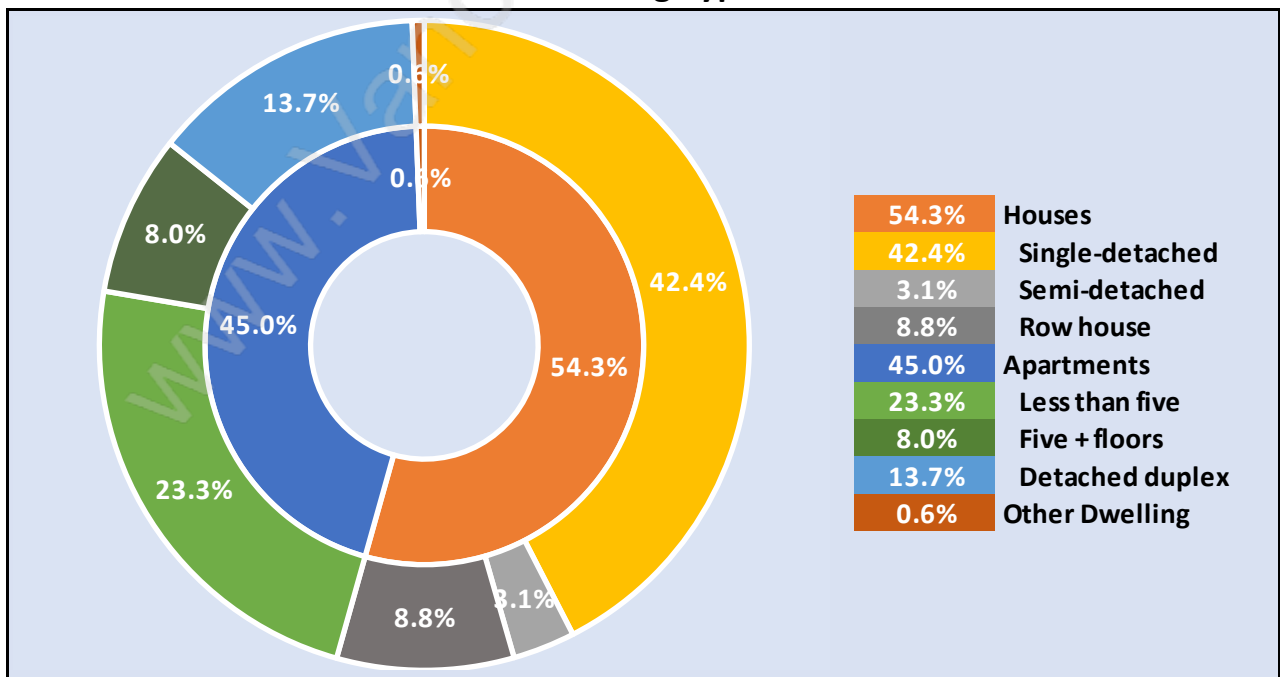

Households by Household Size in Coquitlam

Total Number of Households - 49,574

Dwellings in Coquitlam

Population Age 15+ in Coquitlam

Labour Force by Occupation in Coquitlam

Labour Force Participation in Coquitlam

Travel To Work in (from) Coquitlam

Occupied Dwellings by Structure Type in Coquitlam

Dominant Bulding Type - Houses

Private Dwellings by Period of Construction in Coquitlam

Dominant Period of Construction - 1961-1980