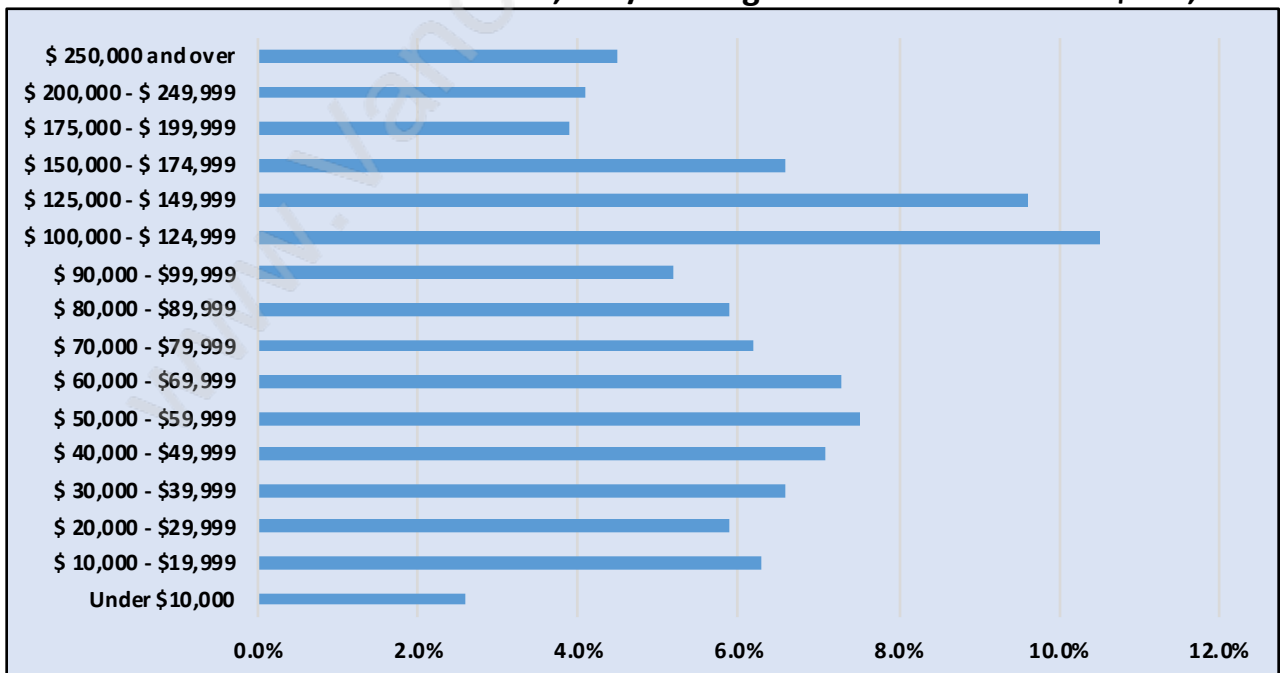

Coquitlam

Population Trends in Coquitlam

Population by Age in Coquitlam

Population Age 15+ by Income Status in Coquitlam

Total Population Age 15 - 116,137

Households by Income in Coquitlam

Total Number of Households - 49,574 / Average Household Income - \$101,809