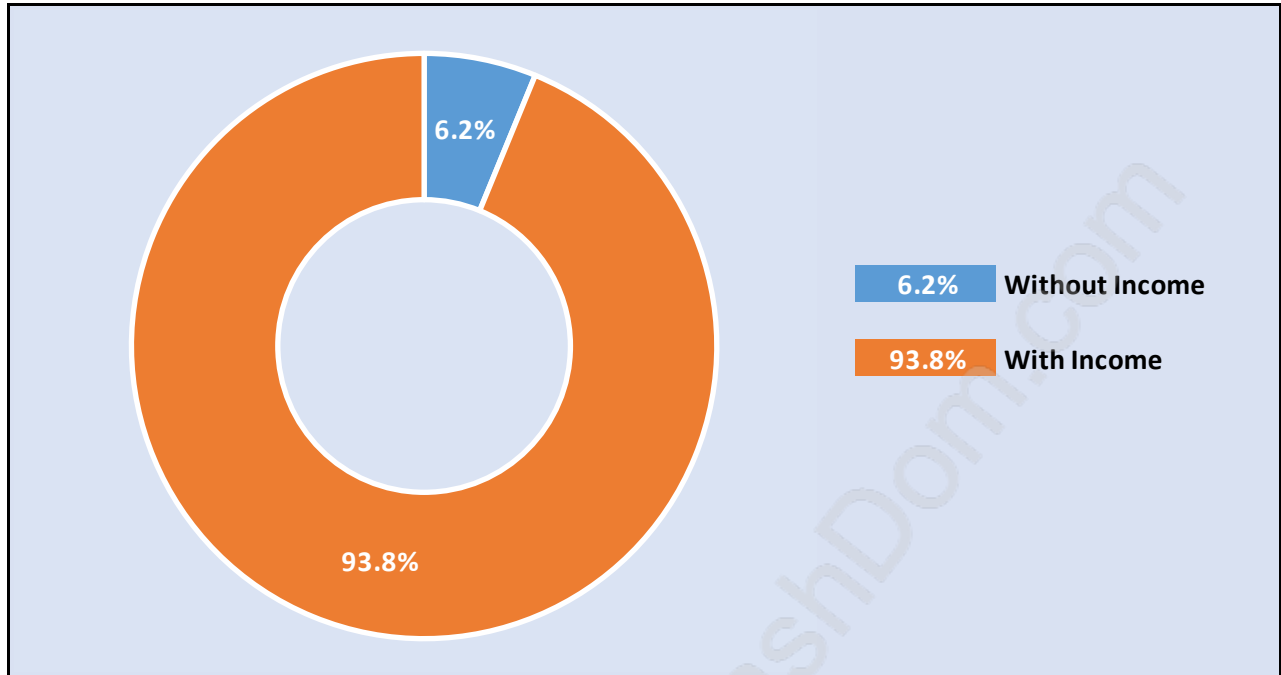

Coquitlam

Population Trends in Coquitlam

Population by Age in Coquitlam

Population Age 15+ by Income Status in Coquitlam

Total Population Age 15 - 116,137

Households by Income in Coquitlam

Total Number of Households - 49,574 / Average Household Income - \$101,809