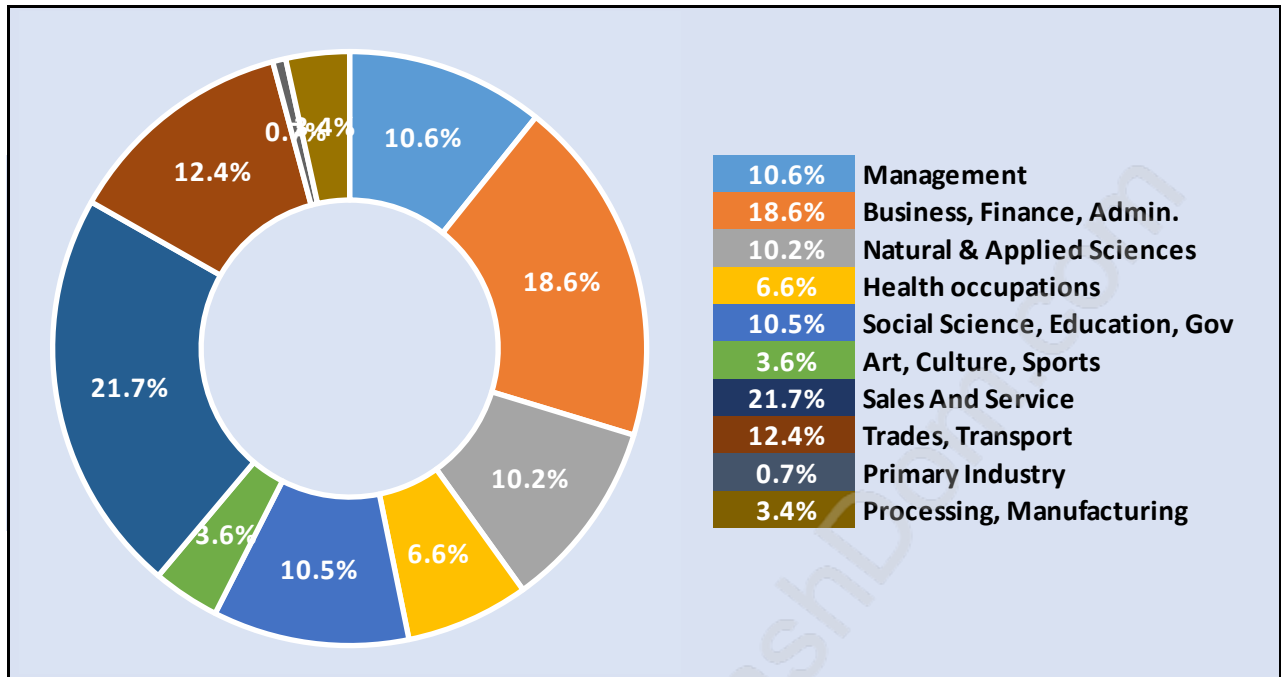

Labour Force by Occupation in Coquitlam