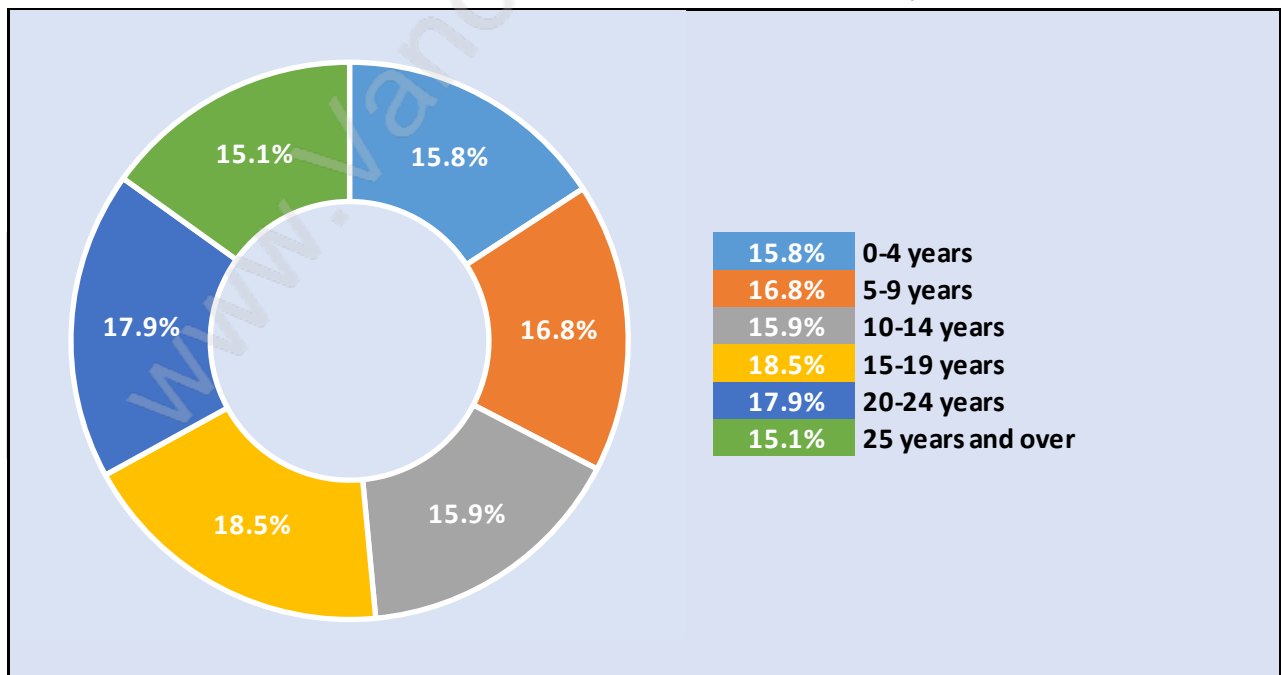

Coquitlam

Population Trends in Coquitlam

Population by Age in Coquitlam

Population Age 15+ by Income Status in Coquitlam

Total Population Age 15 - 116,137

Households by Income in Coquitlam

Total Number of Households - 49,574 / Average Household Income - \$101,809

Families in Coquitlam

Average Persons per Family - 3.1

Children at Home in Coquitlam

Total Number of Children at Home - 43,425

Family Structure in Coquitlam

Total Number of Families - 36,959 / Average Persons per Family - 3.1