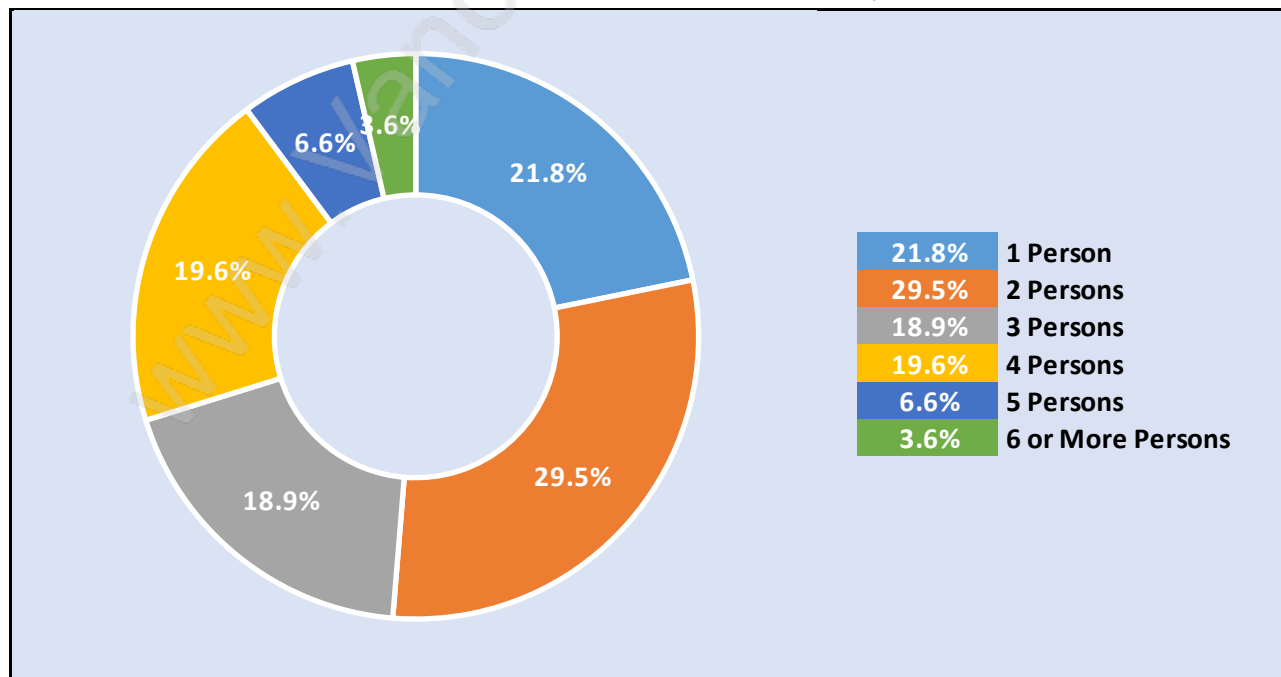

Households by Household Size in Coquitlam

Total Number of Households - 49,574