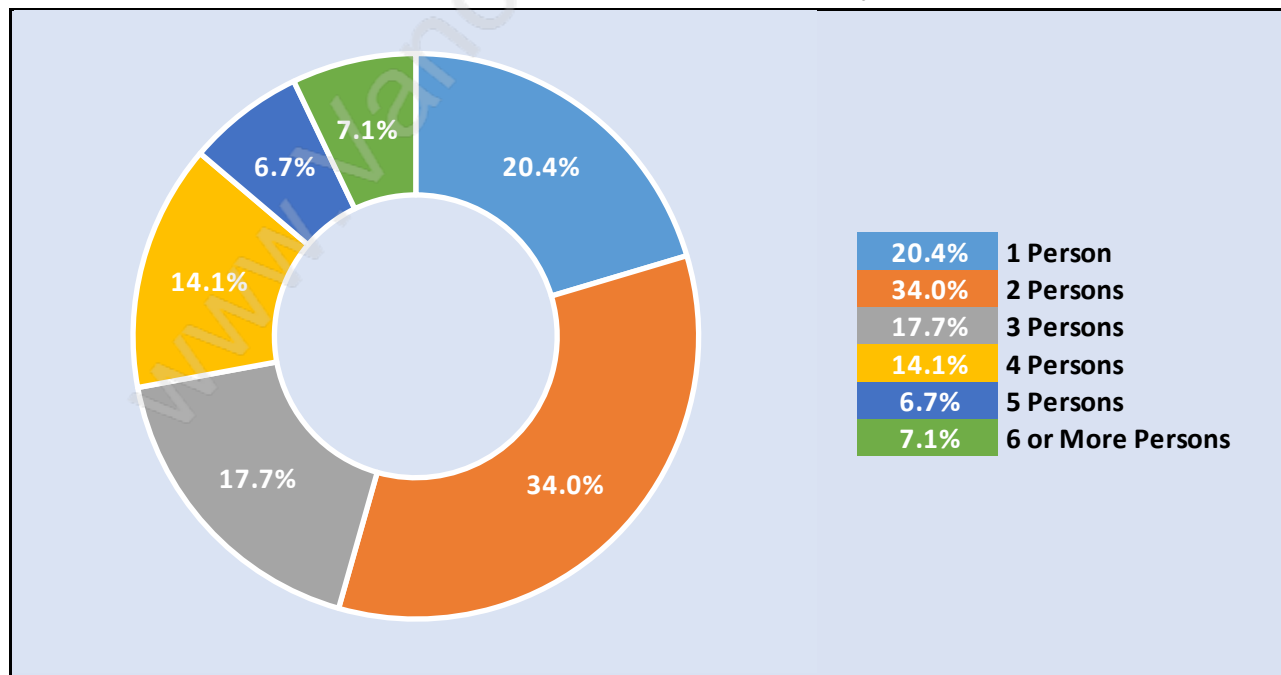

County Line Glen Valley

Population Trends in County Line Glen Valley

Population by Age in County Line Glen Valley

Population Age 15+ by Income Status in County Line Glen Valley

Total Population Age 15 - 2,389

Households by Income in County Line Glen Valley

Total Number of Households - 1,033 / Average Household Income - \$126,215

Families in County Line Glen Valley

Average Persons per Family - 3.4

Children at Home in County Line Glen Valley

Total Number of Children at Home - 967

Family Structure in County Line Glen Valley

Total Number of Families - 804 / Average Persons per Family - 3.4

Households by Household Size in County Line Glen Valley

Total Number of Households - 1,033

Dwellings in County Line Glen Valley

Population Age 15+ in County Line Glen Valley

Labour Force by Occupation in County Line Glen Valley

Labour Force Participation in County Line Glen Valley