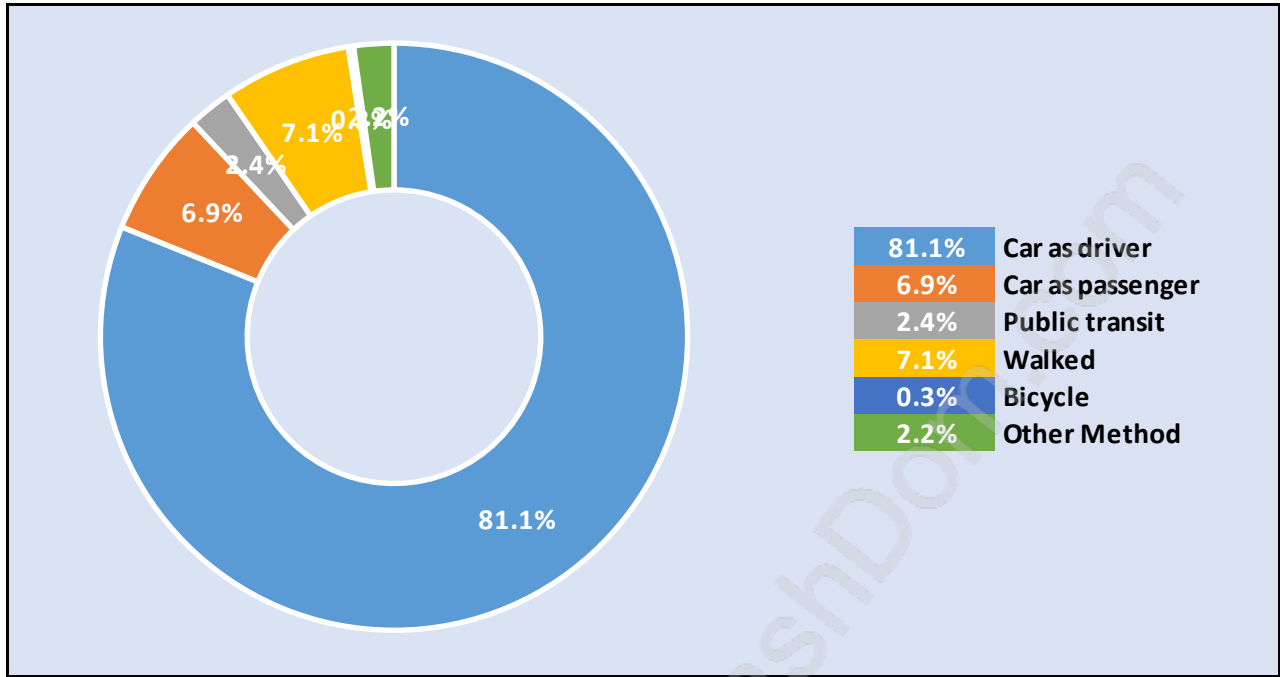

Travel To Work in (from) County Line Glen Valley