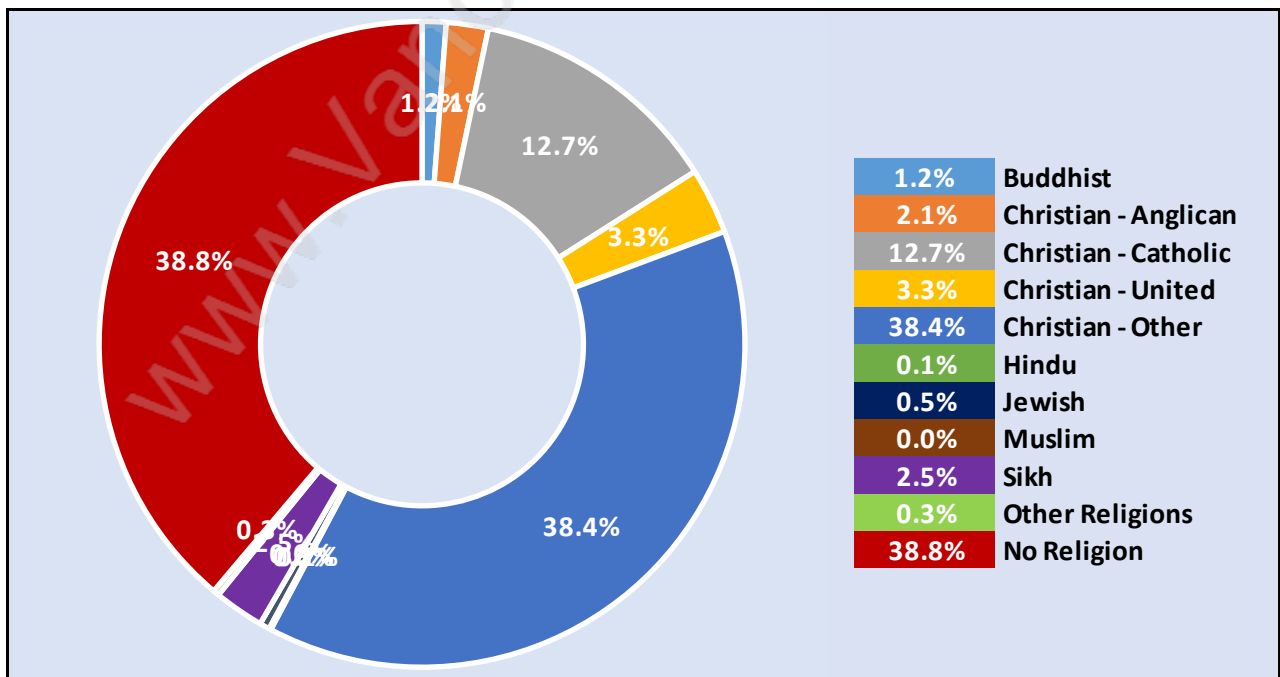

Total Number of Households - 1,033

Dwellings in County Line Glen Valley

Population Age 15+ in County Line Glen Valley

Labour Force by Occupation in County Line Glen Valley

Labour Force Participation in County Line Glen Valley

Travel To Work in (from) County Line Glen Valley

Occupied Dwellings by Structure Type in County Line Glen Valley

Dominant Bulding Type - Houses

Private Dwellings by Period of Construction in County Line Glen Valley
Dominant Period of Construction - 1961-1980

Population by Religion in County Line Glen Valley

Population by Home Languages in County Line Glen Valley