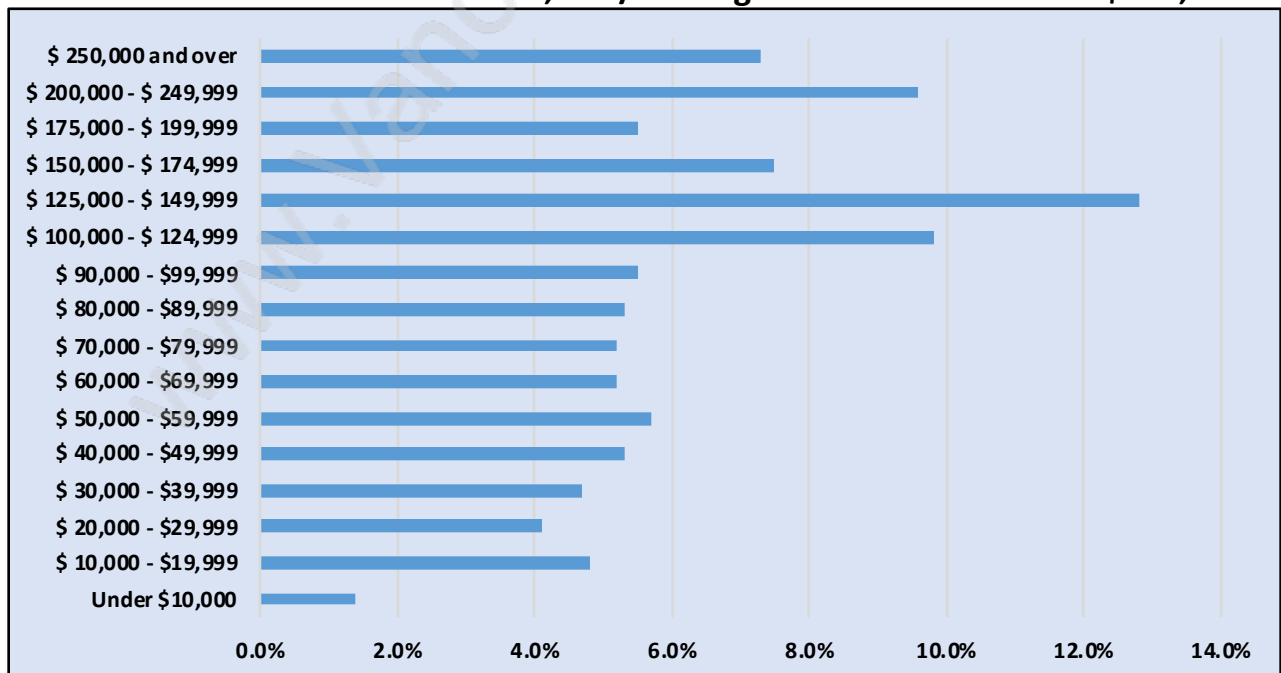

County Line Glen Valley

Population Trends in County Line Glen Valley

Population by Age in County Line Glen Valley

Population Age 15+ by Income Status in County Line Glen Valley

Total Population Age 15 - 2,389

Households by Income in County Line Glen Valley

Total Number of Households - 1,033 / Average Household Income - \$126,215

Families in County Line Glen Valley

Average Persons per Family - 3.4

Children at Home in County Line Glen Valley