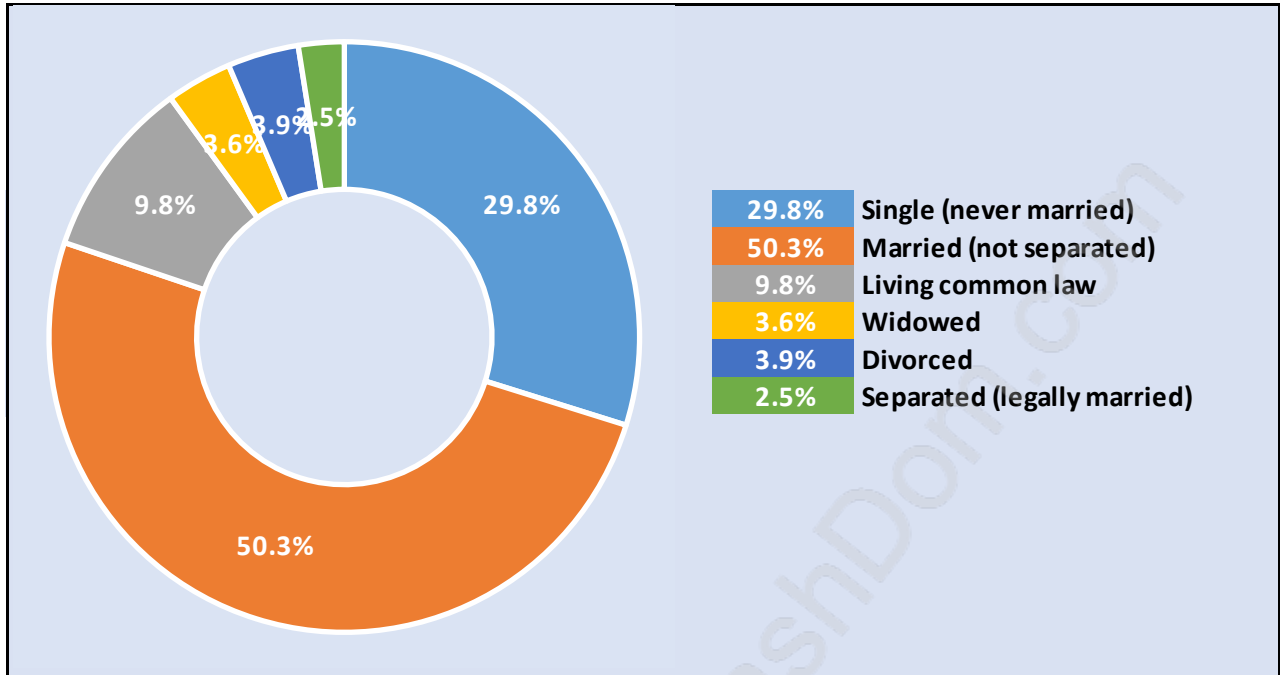

County Line Glen Valley

Population Trends in County Line Glen Valley

Population by Age in County Line Glen Valley

Population Age 15+ by Income Status in County Line Glen Valley

Total Population Age 15 - 2,389

Households by Income in County Line Glen Valley

Total Number of Households - 1,033 / Average Household Income - \$126,215

Families in County Line Glen Valley

Average Persons per Family - 3.4

Children at Home in County Line Glen Valley

Total Number of Children at Home - 967

Family Structure in County Line Glen Valley

Total Number of Families - 804 / Average Persons per Family - 3.4

Households by Household Size in County Line Glen Valley

Total Number of Households - 1,033

Dwellings in County Line Glen Valley

Population Age 15+ in County Line Glen Valley

Labour Force by Occupation in County Line Glen Valley

Labour Force Participation in County Line Glen Valley