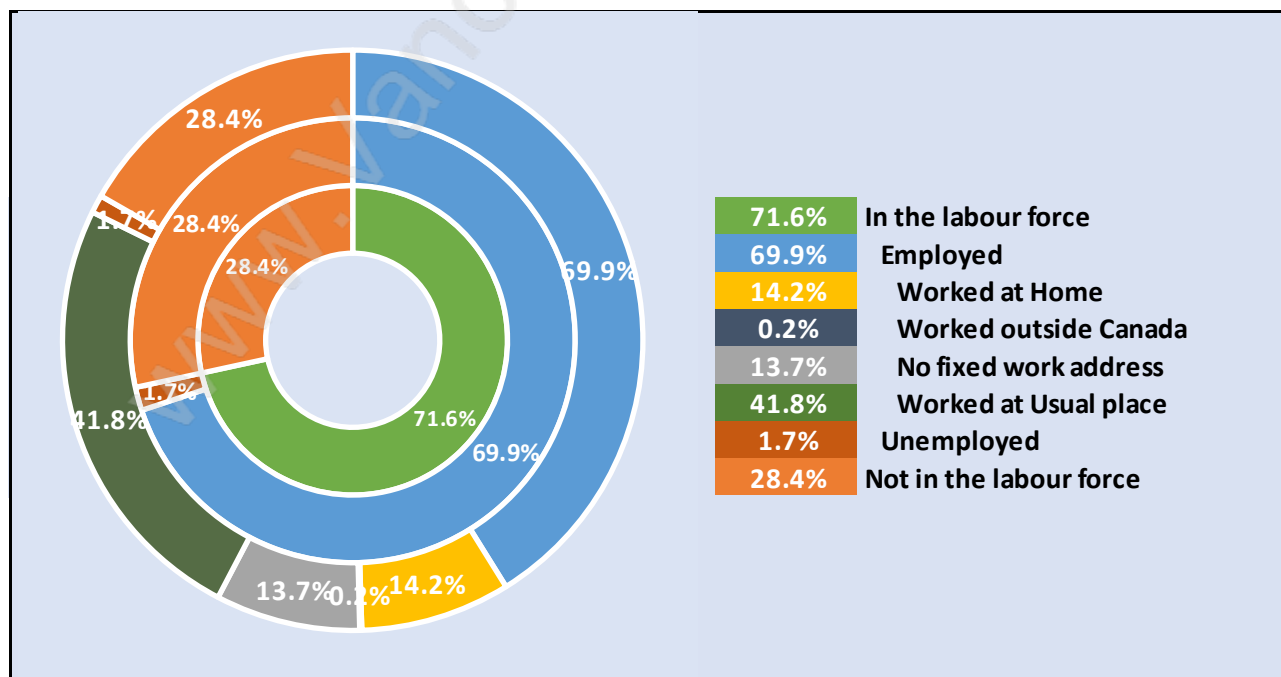

Total Number of Children at Home - 967

Family Structure in County Line Glen Valley

Total Number of Families - 804 / Average Persons per Family - 3.4

Households by Household Size in County Line Glen Valley

Total Number of Households - 1,033

Dwellings in County Line Glen Valley

Population Age 15+ in County Line Glen Valley

Labour Force by Occupation in County Line Glen Valley

Labour Force Participation in County Line Glen Valley