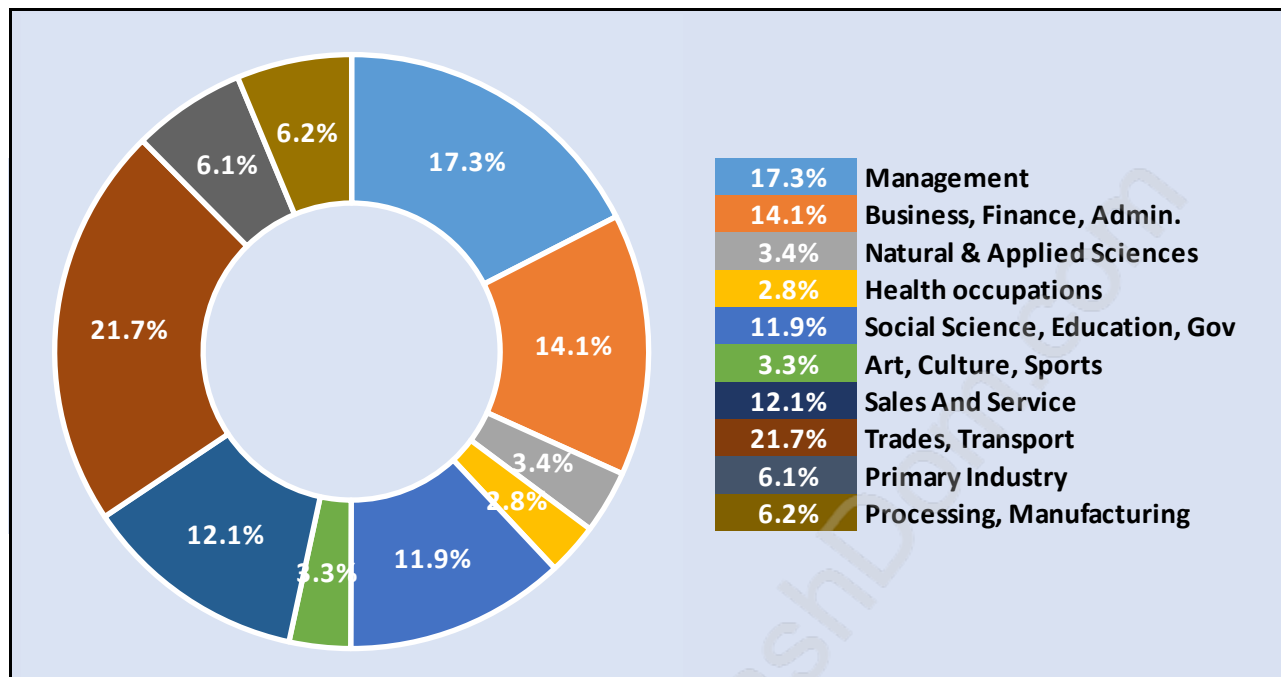

Total Number of Households - 1,033

Dwellings in County Line Glen Valley

Population Age 15+ in County Line Glen Valley

Labour Force by Occupation in County Line Glen Valley

Labour Force Participation in County Line Glen Valley