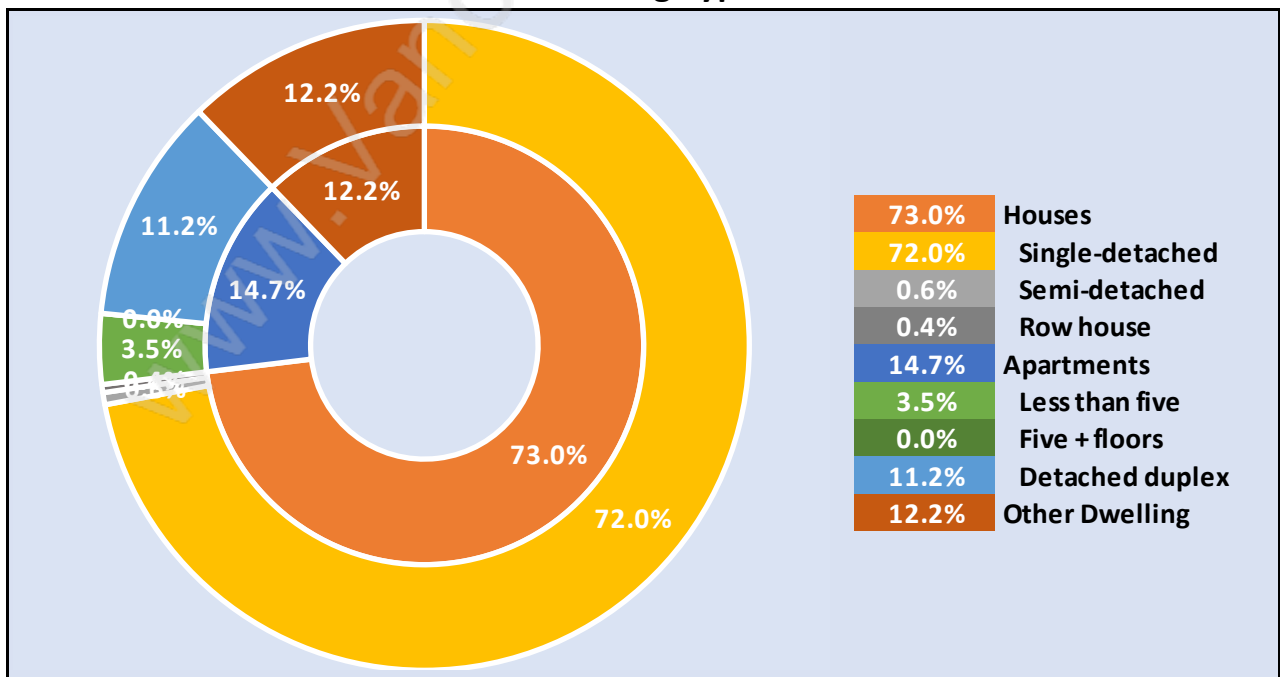

Households by Income in County Line Glen Valley

Total Number of Households - 1,033 / Average Household Income - \$126,215

Families in County Line Glen Valley

Average Persons per Family - 3.4

Children at Home in County Line Glen Valley

Total Number of Children at Home - 967

Family Structure in County Line Glen Valley

Total Number of Families - 804 / Average Persons per Family - 3.4

Households by Household Size in County Line Glen Valley

Total Number of Households - 1,033

Dwellings in County Line Glen Valley

Population Age 15+ in County Line Glen Valley

Labour Force by Occupation in County Line Glen Valley

Labour Force Participation in County Line Glen Valley

Travel To Work in (from) County Line Glen Valley

Occupied Dwellings by Structure Type in County Line Glen Valley

Dominant Bulding Type - Houses

Private Dwellings by Period of Construction in County Line Glen Valley
Dominant Period of Construction - 1961-1980