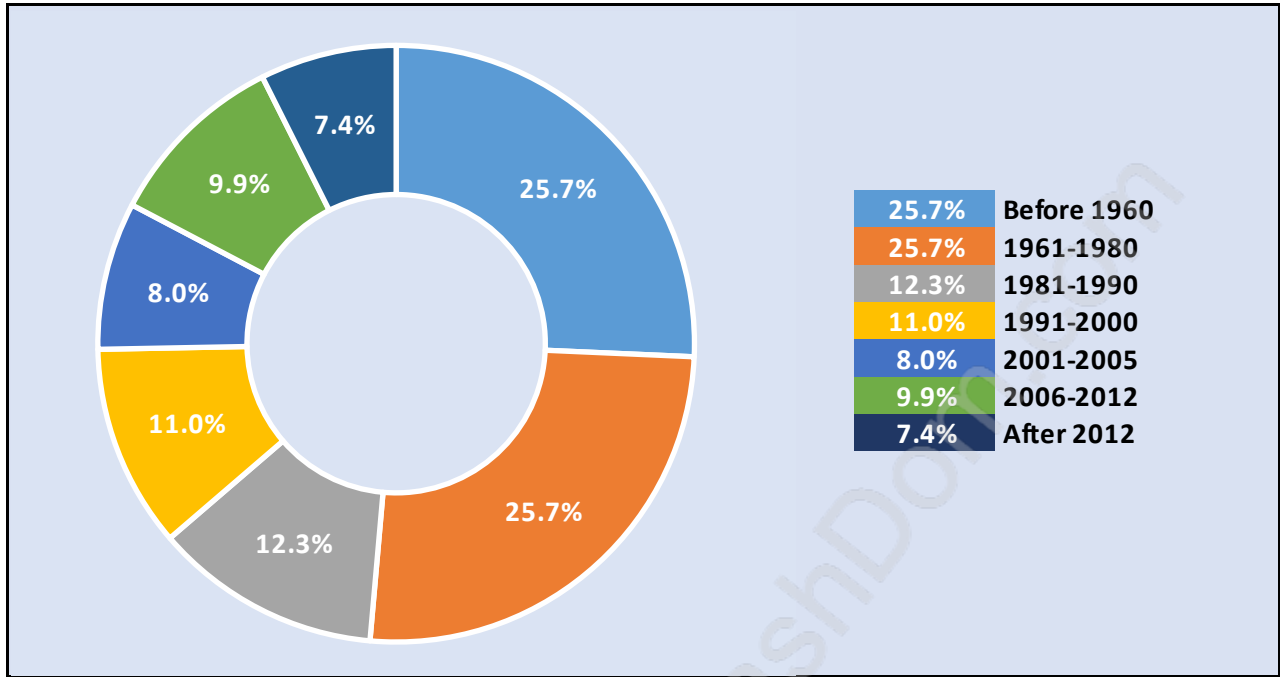

Total Number of Households - 1,033

Dwellings in County Line Glen Valley

Population Age 15+ in County Line Glen Valley

Labour Force by Occupation in County Line Glen Valley

Labour Force Participation in County Line Glen Valley

Travel To Work in (from) County Line Glen Valley

Occupied Dwellings by Structure Type in County Line Glen Valley

Dominant Bulding Type - Houses

Private Dwellings by Period of Construction in County Line Glen Valley
Dominant Period of Construction - 1961-1980