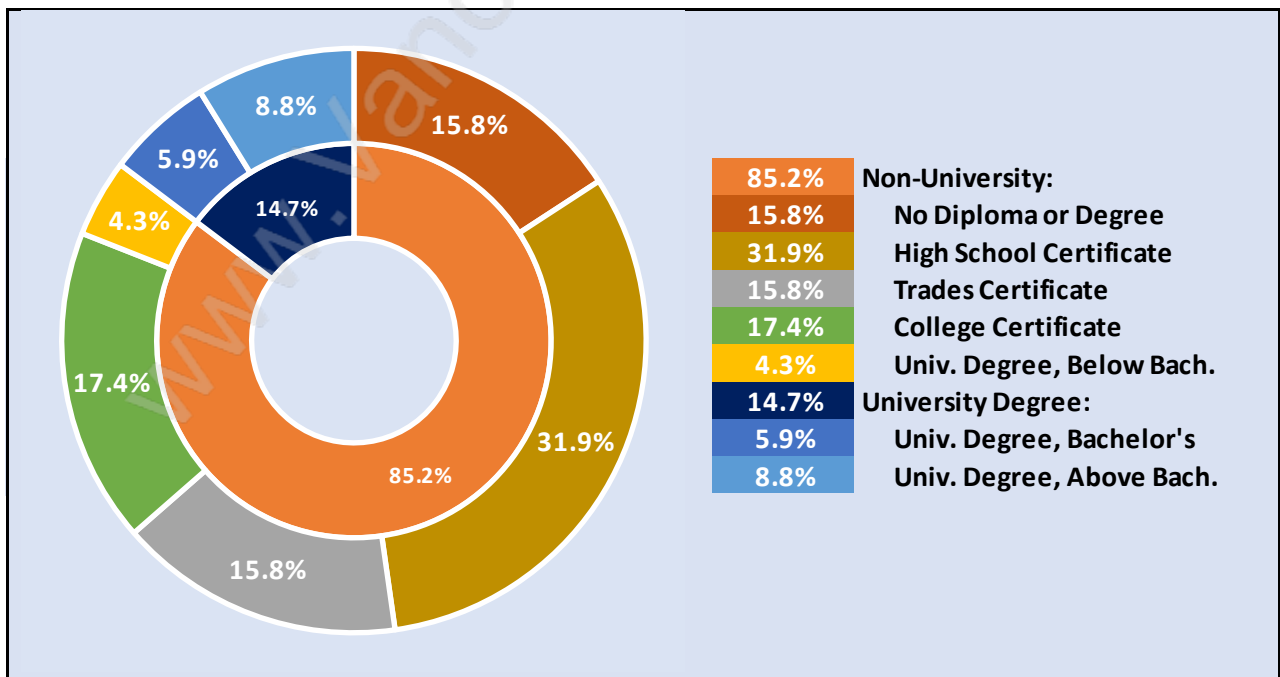

Households by Income in County Line Glen Valley

Total Number of Households - 1,033 / Average Household Income - \$126,215

Families in County Line Glen Valley

Average Persons per Family - 3.4

Children at Home in County Line Glen Valley

Total Number of Children at Home - 967

Family Structure in County Line Glen Valley

Total Number of Families - 804 / Average Persons per Family - 3.4

Households by Household Size in County Line Glen Valley

Total Number of Households - 1,033

Dwellings in County Line Glen Valley

Population Age 15+ in County Line Glen Valley

Labour Force by Occupation in County Line Glen Valley

Labour Force Participation in County Line Glen Valley