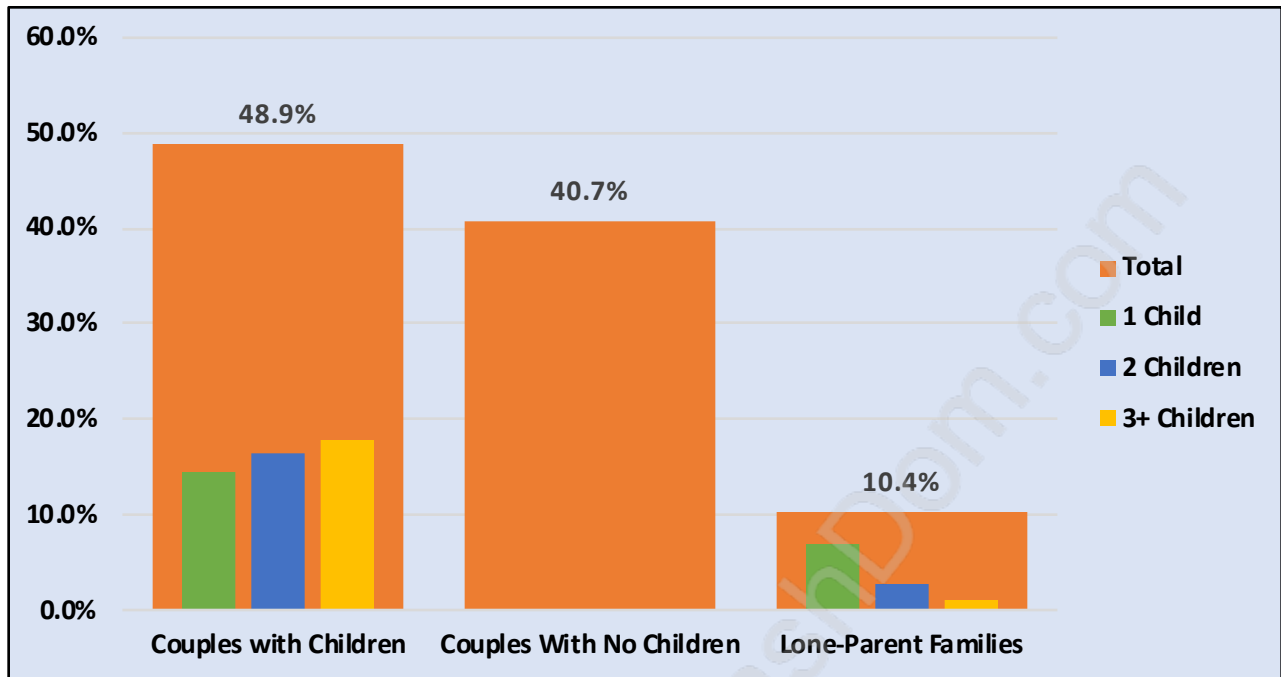

County Line Glen Valley

Population Trends in County Line Glen Valley

Population by Age in County Line Glen Valley

Population Age 15+ by Income Status in County Line Glen Valley

Total Population Age 15 - 2,389

Households by Income in County Line Glen Valley

Total Number of Households - 1,033 / Average Household Income - \$126,215

Families in County Line Glen Valley

Average Persons per Family - 3.4

Children at Home in County Line Glen Valley

Total Number of Children at Home - 967

Family Structure in County Line Glen Valley

Total Number of Families - 804 / Average Persons per Family - 3.4

Households by Household Size in County Line Glen Valley

Total Number of Households - 1,033

Dwellings in County Line Glen Valley

Population Age 15+ in County Line Glen Valley

Labour Force by Occupation in County Line Glen Valley

Labour Force Participation in County Line Glen Valley