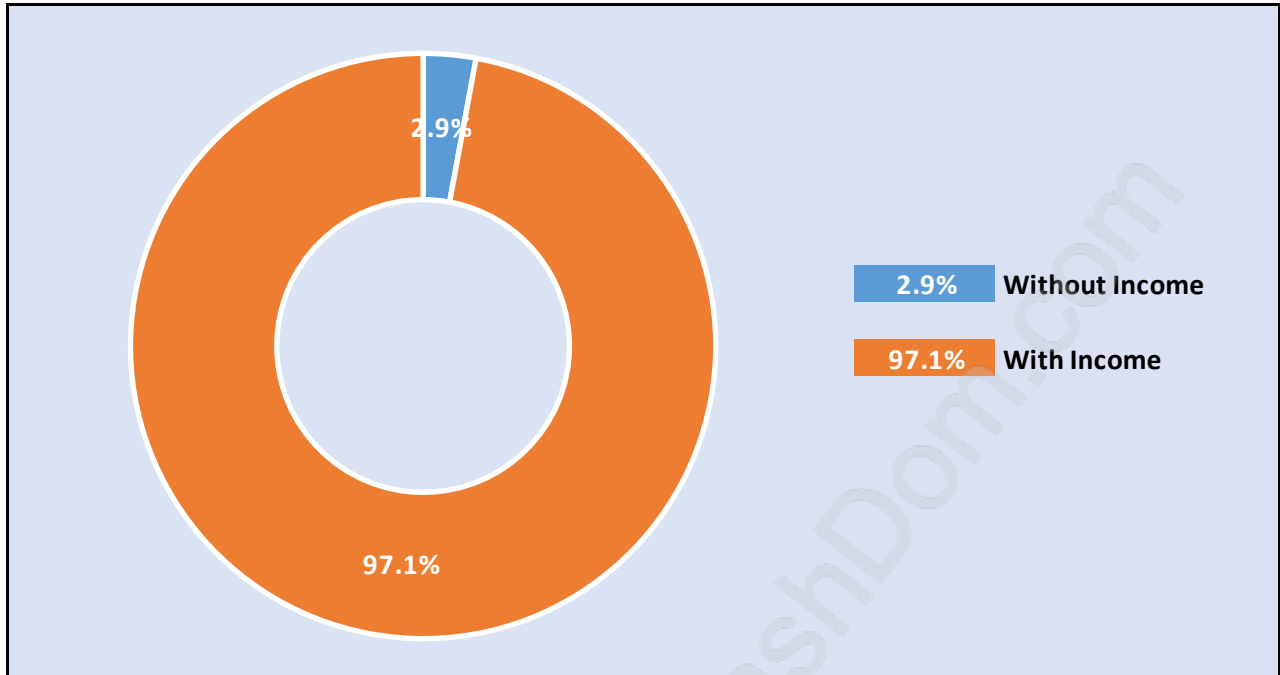

County Line Glen Valley

Population Trends in County Line Glen Valley

Population by Age in County Line Glen Valley

Population Age 15+ by Income Status in County Line Glen Valley

Total Population Age 15 - 2,389

Households by Income in County Line Glen Valley

Total Number of Households - 1,033 / Average Household Income - \$126,215

Families in County Line Glen Valley

Average Persons per Family - 3.4

Children at Home in County Line Glen Valley