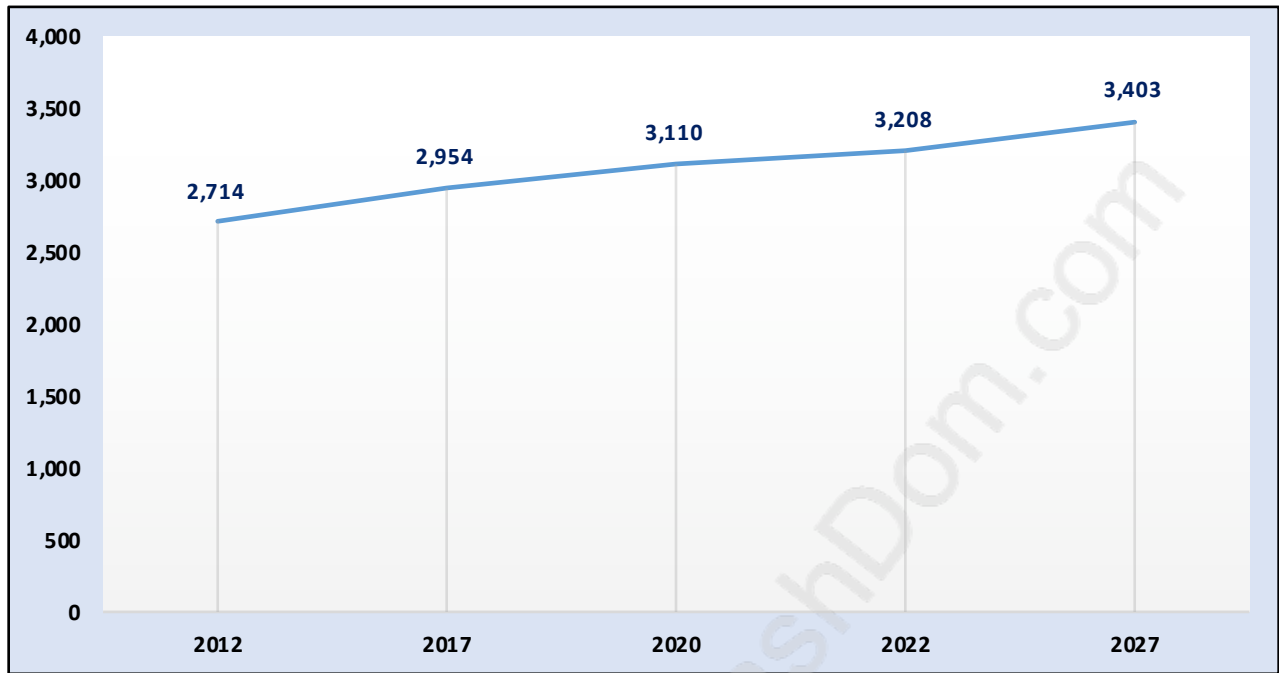

County Line Glen Valley

Population Trends in County Line Glen Valley

Population by Age in County Line Glen Valley

Population Age 15+ by Income Status in County Line Glen Valley

Total Population Age 15 - 2,389

Households by Income in County Line Glen Valley

Total Number of Households - 1,033 / Average Household Income - \$126,215

Families in County Line Glen Valley

Average Persons per Family - 3.4

Children at Home in County Line Glen Valley