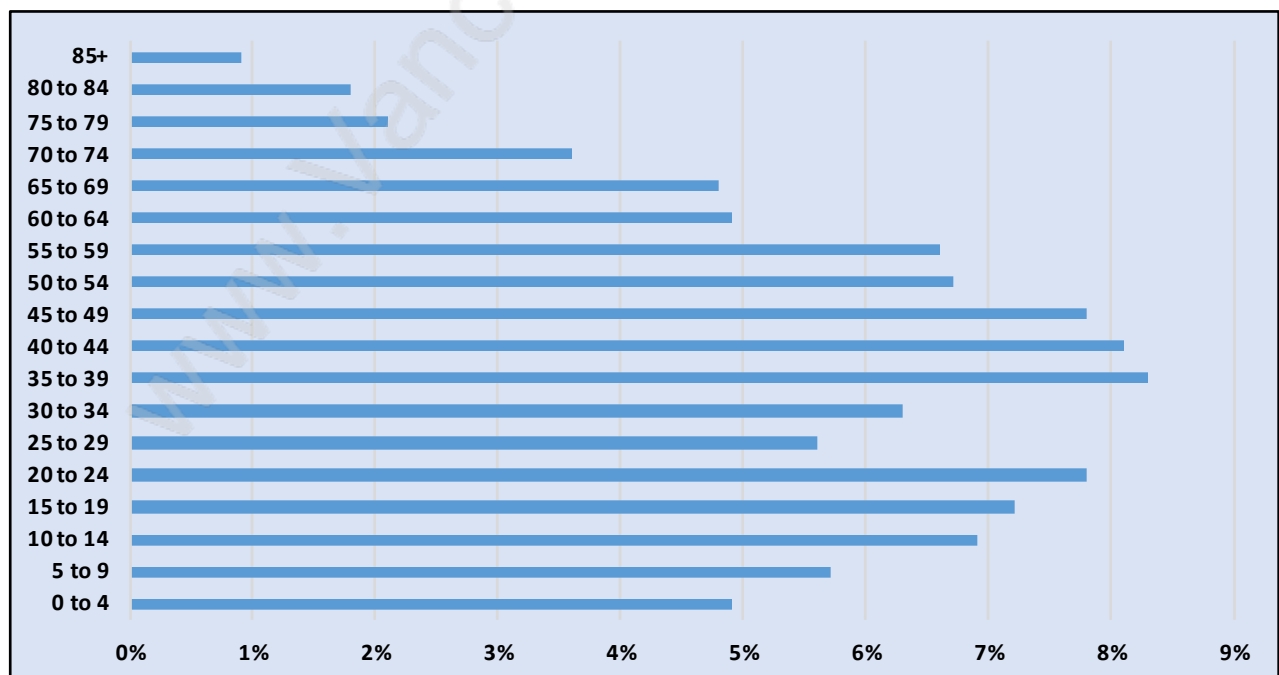

County Line Glen Valley

Population Trends in County Line Glen Valley

Population by Age in County Line Glen Valley

Population Age 15+ by Income Status in County Line Glen Valley

Total Population Age 15 - 2,389

Households by Income in County Line Glen Valley

Total Number of Households - 1,033 / Average Household Income - \$126,215

Families in County Line Glen Valley

Average Persons per Family - 3.4

Children at Home in County Line Glen Valley