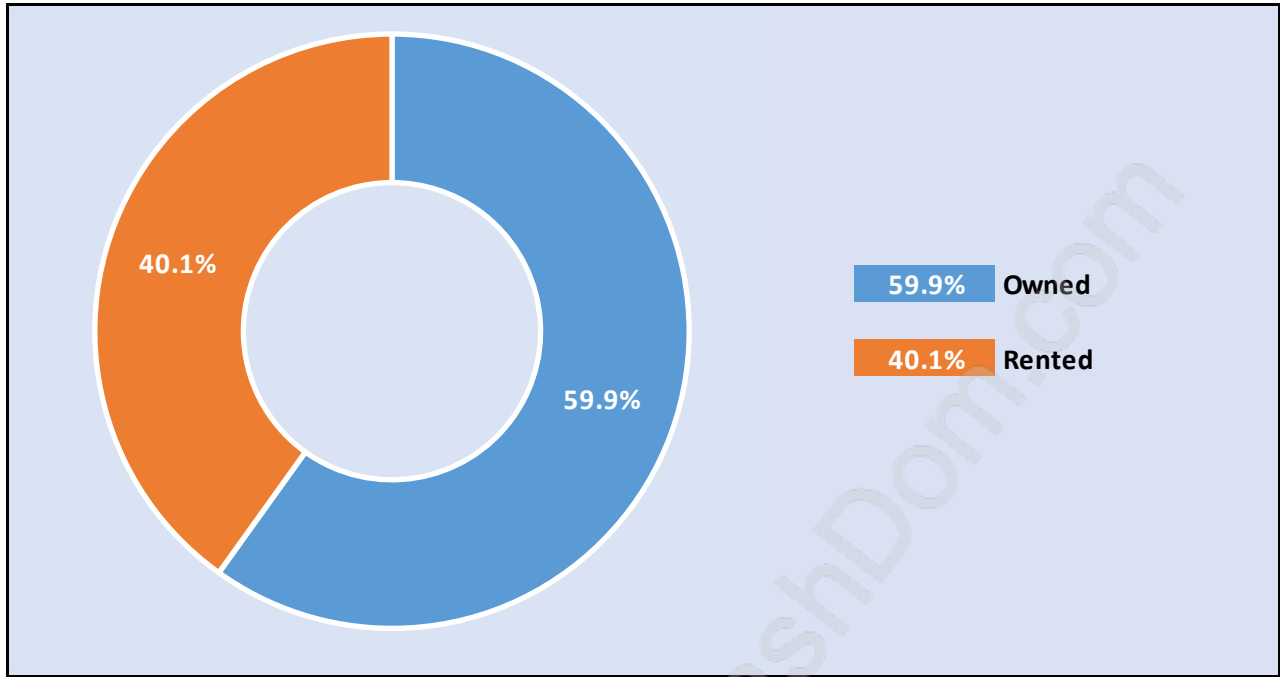

Households by Income in County Line Glen Valley

Total Number of Households - 1,033 / Average Household Income - \$126,215

Families in County Line Glen Valley

Average Persons per Family - 3.4

Children at Home in County Line Glen Valley

Total Number of Children at Home - 967

Family Structure in County Line Glen Valley

Total Number of Families - 804 / Average Persons per Family - 3.4

Households by Household Size in County Line Glen Valley

Total Number of Households - 1,033

Dwellings in County Line Glen Valley

Population Age 15+ in County Line Glen Valley

Labour Force by Occupation in County Line Glen Valley

Labour Force Participation in County Line Glen Valley