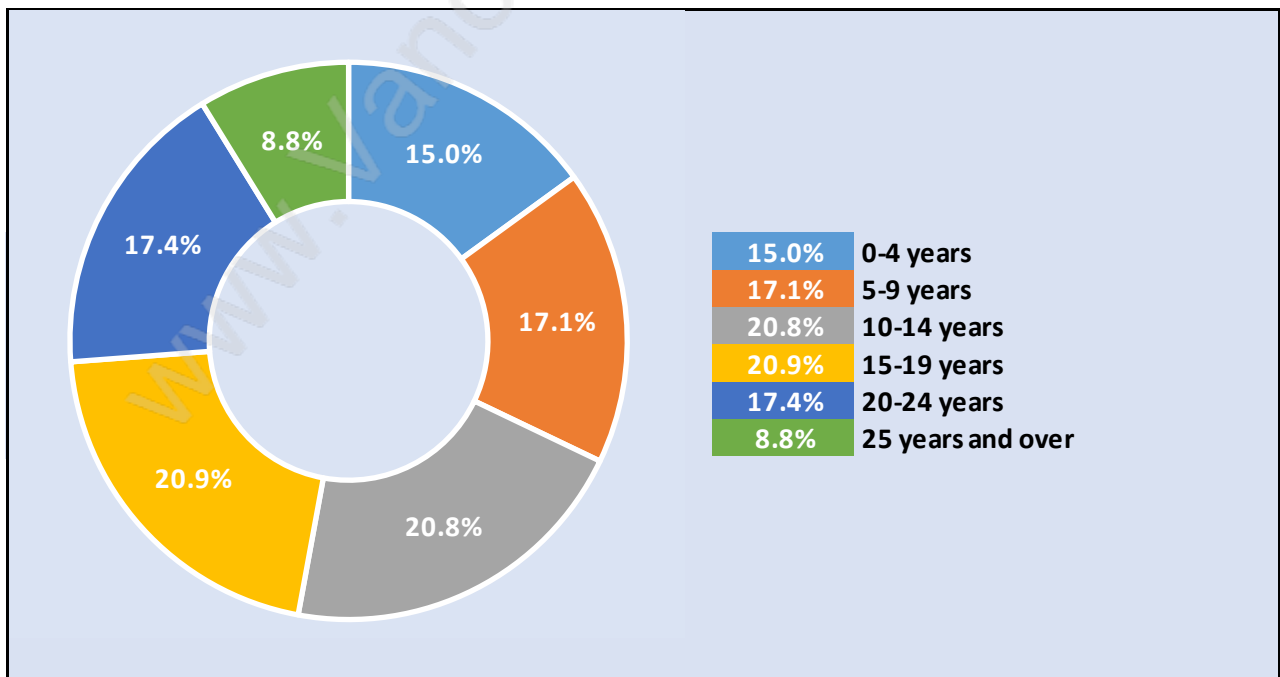

County Line Glen Valley

Population Trends in County Line Glen Valley

Population by Age in County Line Glen Valley

Population Age 15+ by Income Status in County Line Glen Valley

Total Population Age 15 - 2,389

Households by Income in County Line Glen Valley

Total Number of Households - 1,033 / Average Household Income - \$126,215

Families in County Line Glen Valley

Average Persons per Family - 3.4

Children at Home in County Line Glen Valley

Total Number of Children at Home - 967

Family Structure in County Line Glen Valley

Total Number of Families - 804 / Average Persons per Family - 3.4

Households by Household Size in County Line Glen Valley