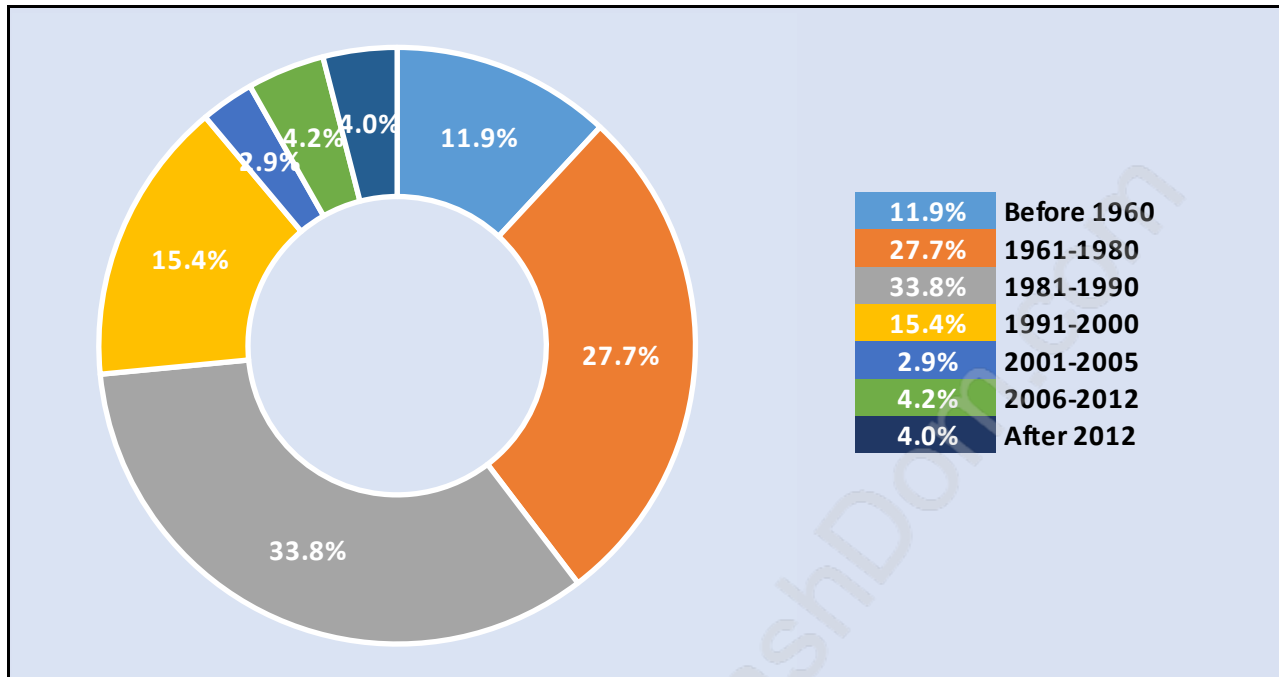

Travel To Work in (from) Crescent Beach Ocean Park

Occupied Dwellings by Structure Type in Crescent Beach Ocean Park

Dominant Bulding Type - Houses

Private Dwellings by Period of Construction in Crescent Beach Ocean Park

Dominant Period of Construction - 1981-1990

Population by Religion in Crescent Beach Ocean Park

Population by Home Languages in Crescent Beach Ocean Park