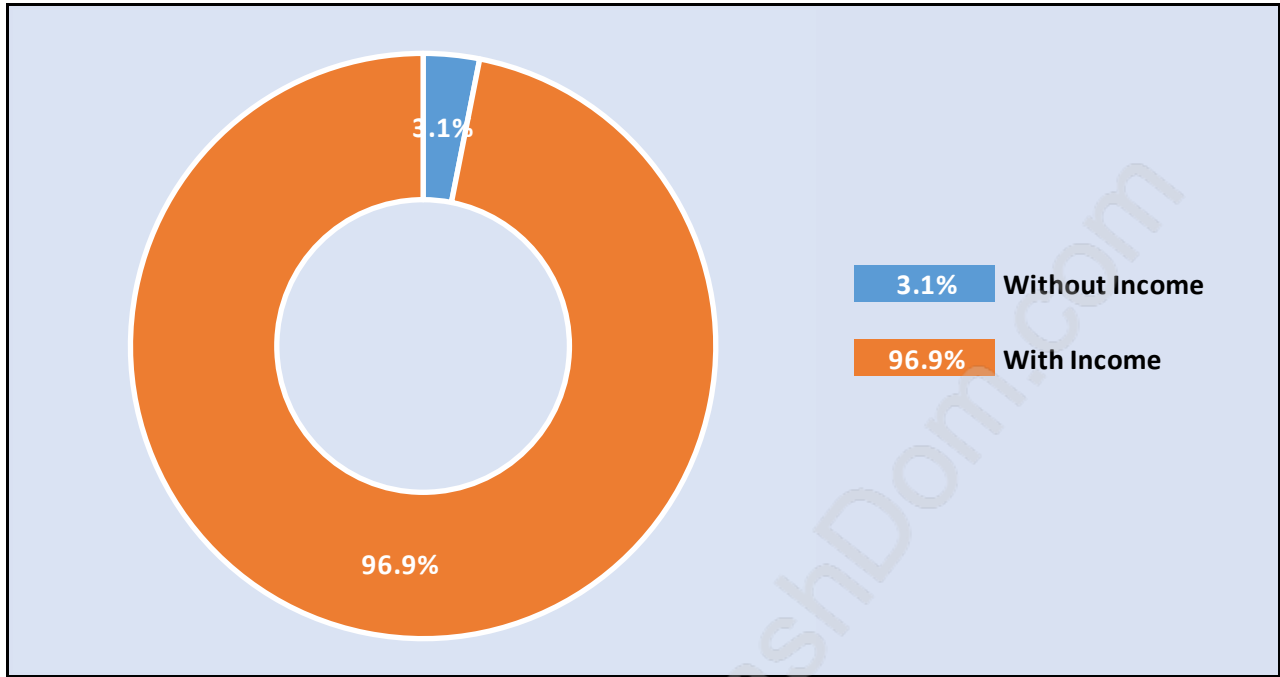

Crescent Beach Ocean Park

July 2018

Population Trends in Crescent Beach Ocean Park

Population by Age in Crescent Beach Ocean Park

Population Age 15+ by Income Status in Crescent Beach Ocean Park

Total Population Age 15 - 10,451

Households by Income in Crescent Beach Ocean Park

Total Number of Households - 4,605 / Average Household Income - \$141,863

Families in Crescent Beach Ocean Park

Average Persons per Family - 3

Children at Home in Crescent Beach Ocean Park