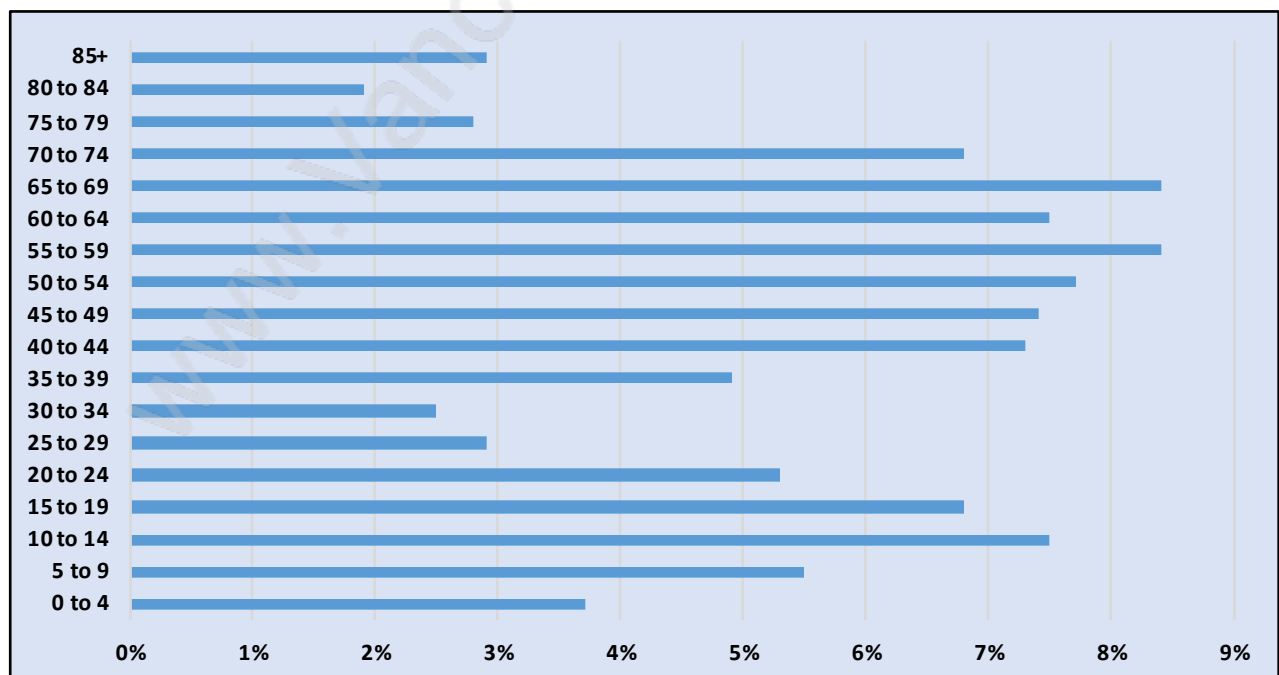

Crescent Beach Ocean Park

July 2018

Population Trends in Crescent Beach Ocean Park

Population by Age in Crescent Beach Ocean Park

Population Age 15+ by Income Status in Crescent Beach Ocean Park

Total Population Age 15 - 10,451