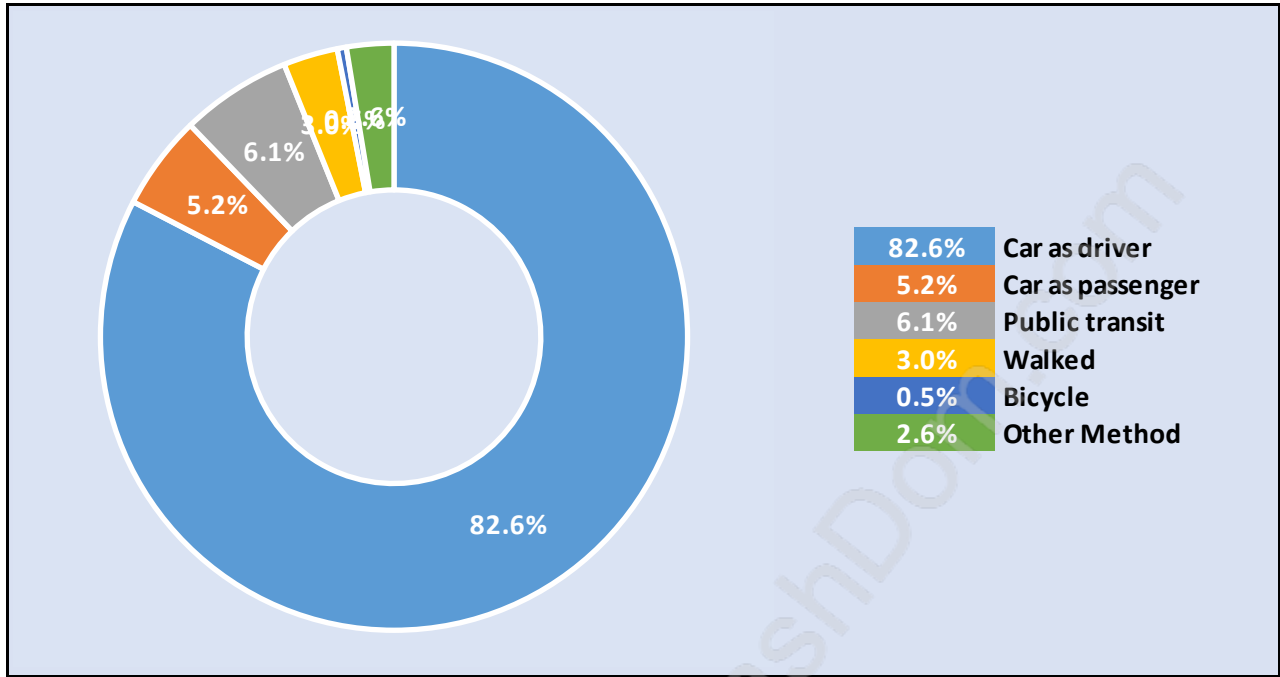

Travel To Work in (from) Crescent Beach Ocean Park