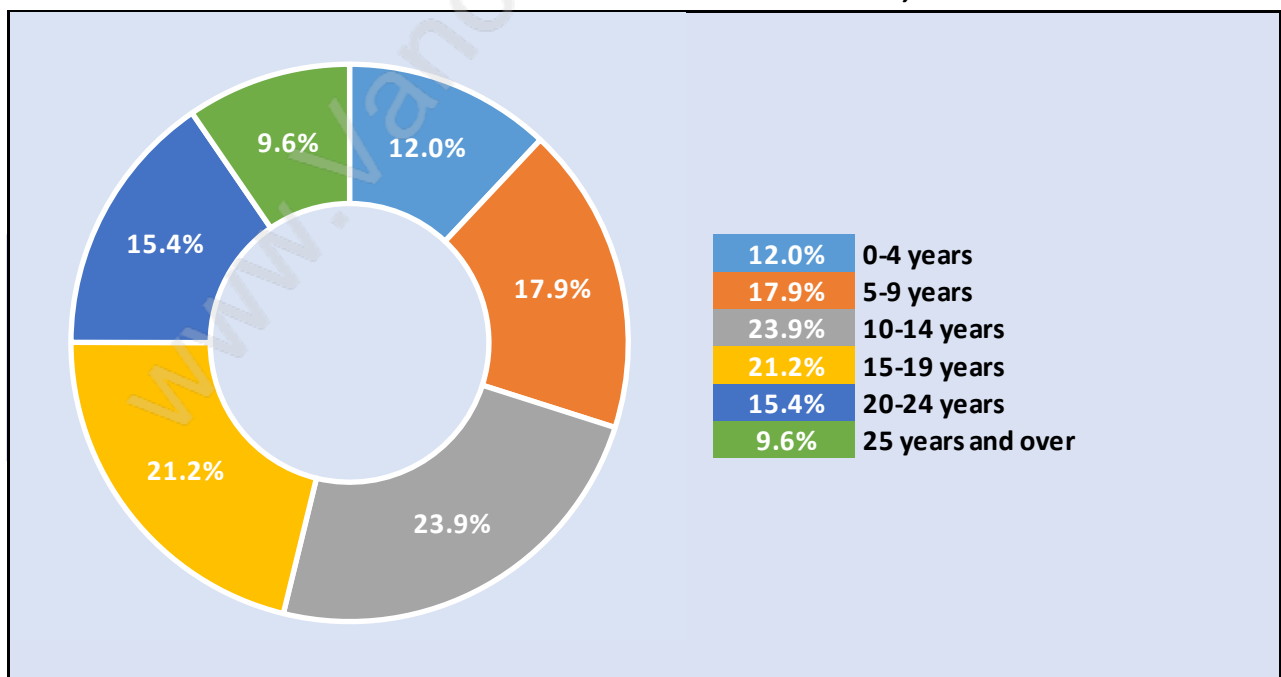

Children at Home in Crescent Beach Ocean Park

Total Number of Children at Home - 3,789