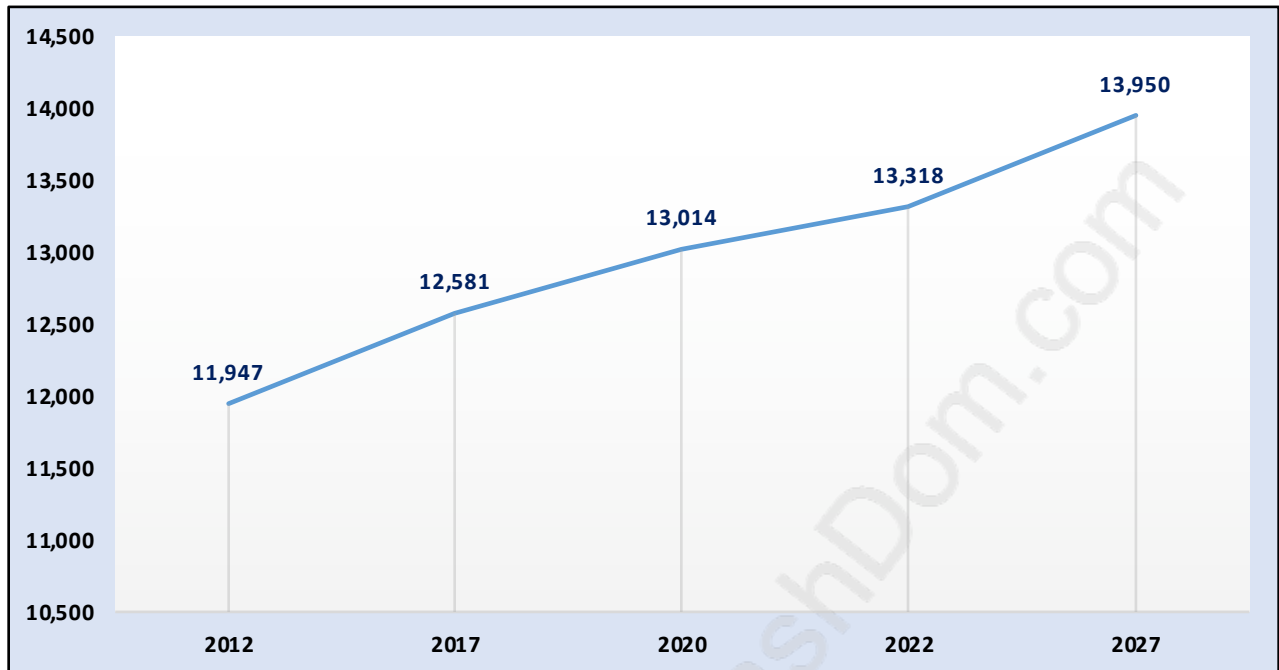

Crescent Beach Ocean Park

July 2018

Population Trends in Crescent Beach Ocean Park

Population by Age in Crescent Beach Ocean Park

Population Age 15+ by Income Status in Crescent Beach Ocean Park

Total Population Age 15 - 10,451

Households by Income in Crescent Beach Ocean Park

Total Number of Households - 4,605 / Average Household Income - \$141,863

Families in Crescent Beach Ocean Park

Average Persons per Family - 3

Children at Home in Crescent Beach Ocean Park