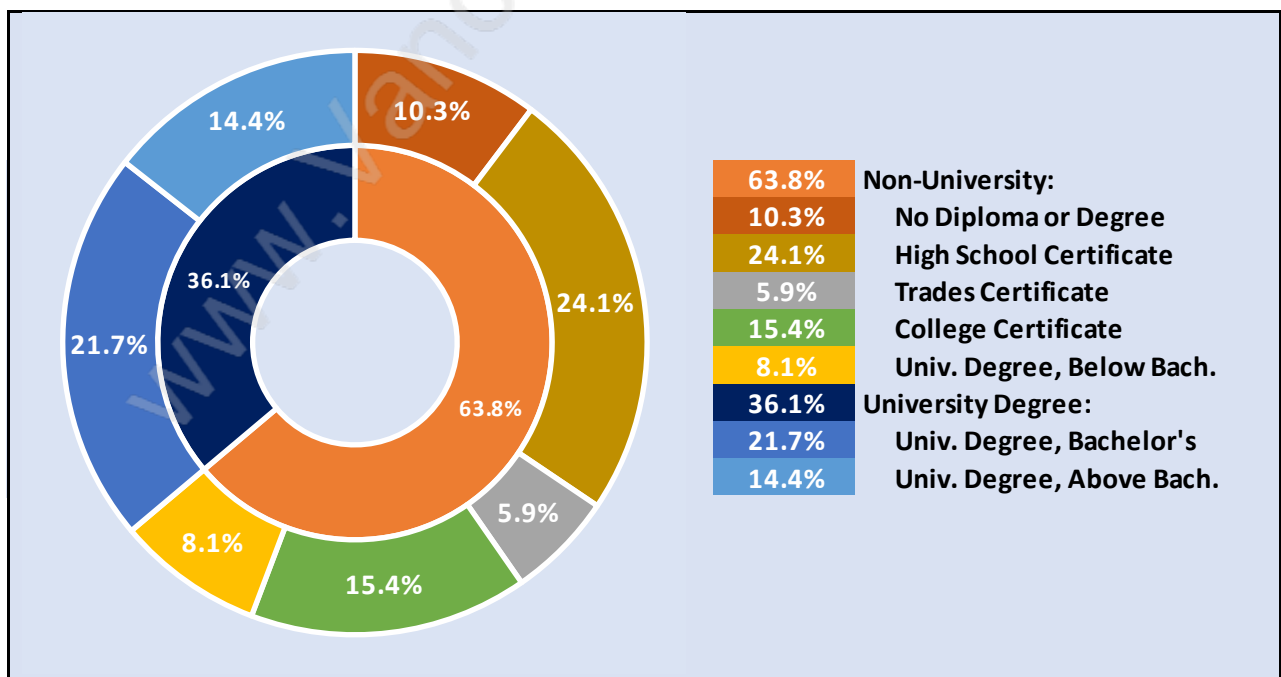

Population Age 15+ in Crescent Beach Ocean Park