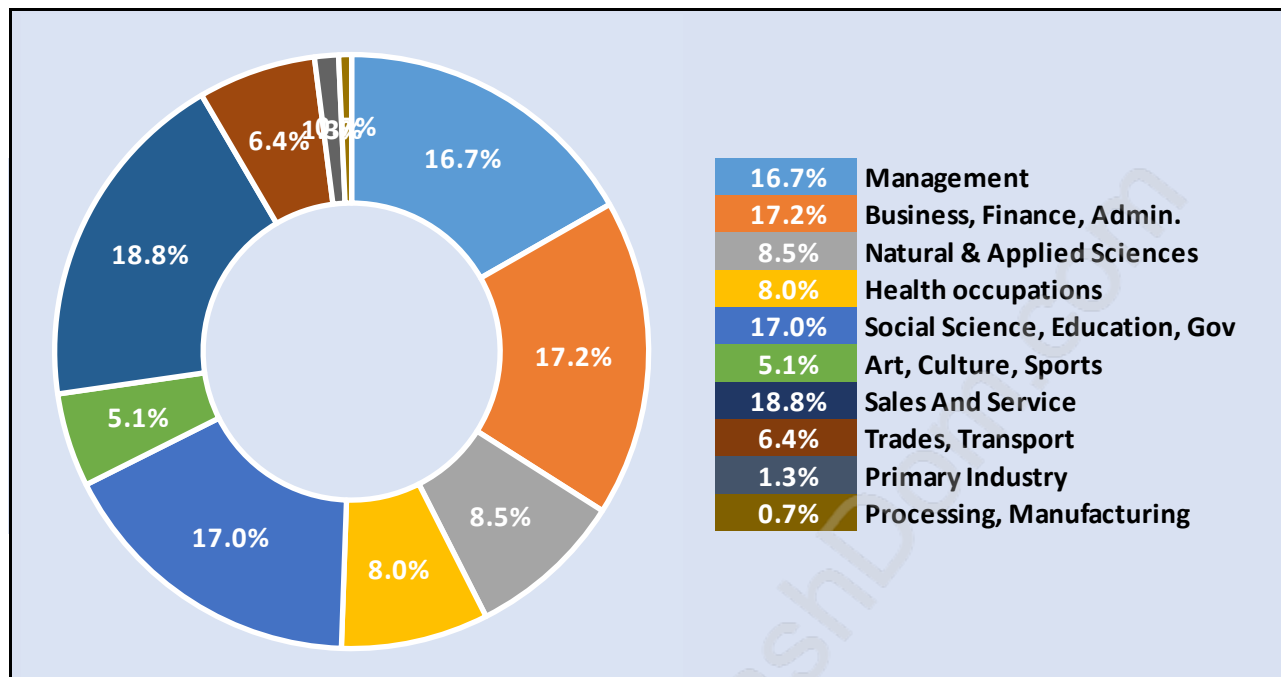

Total Number of Households - 4,605

Dwellings in Crescent Beach Ocean Park

Population Age 15+ in Crescent Beach Ocean Park

Labour Force by Occupation in Crescent Beach Ocean Park

Labour Force Participation in Crescent Beach Ocean Park