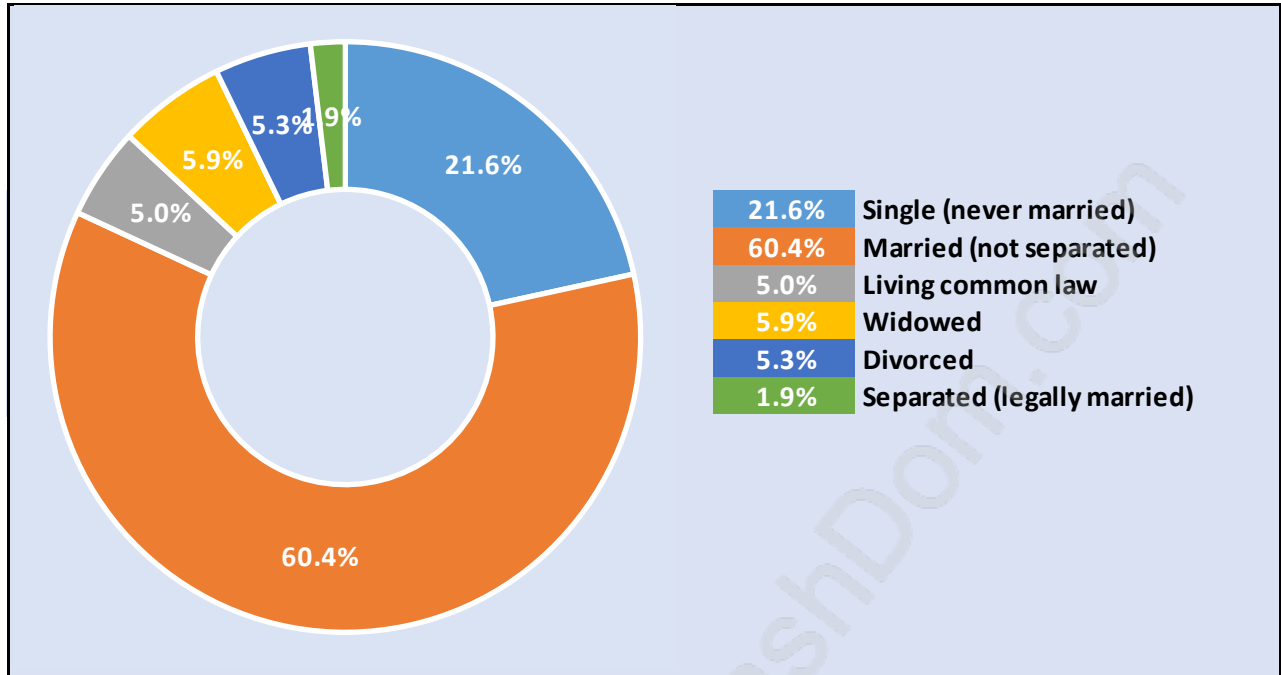

Crescent Beach Ocean Park

July 2018

Population Trends in Crescent Beach Ocean Park

Population by Age in Crescent Beach Ocean Park

Population Age 15+ by Income Status in Crescent Beach Ocean Park

Total Population Age 15 - 10,451

Households by Income in Crescent Beach Ocean Park

Total Number of Households - 4,605 / Average Household Income - \$141,863

Families in Crescent Beach Ocean Park

Average Persons per Family - 3

Children at Home in Crescent Beach Ocean Park