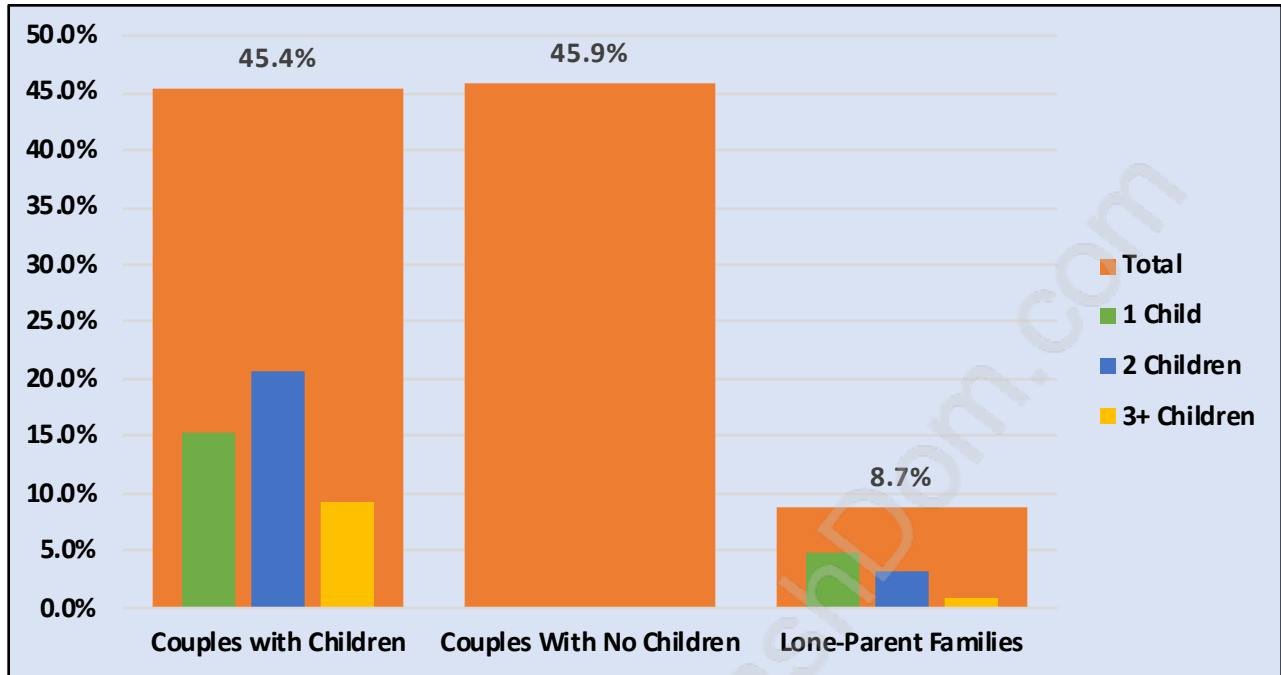

Family Structure in Crescent Beach Ocean Park

Total Number of Families - 3,715 / Average Persons per Family - 3.