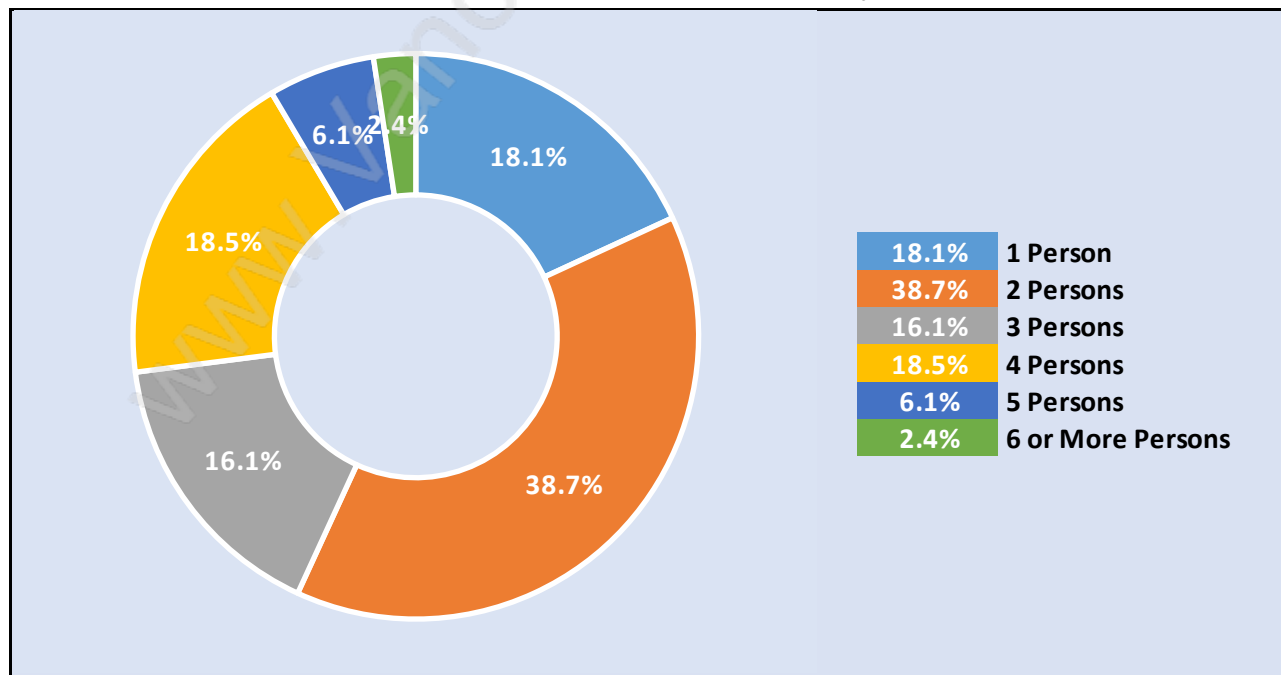

Households by Household Size in Crescent Beach Ocean Park

Total Number of Households - 4,605