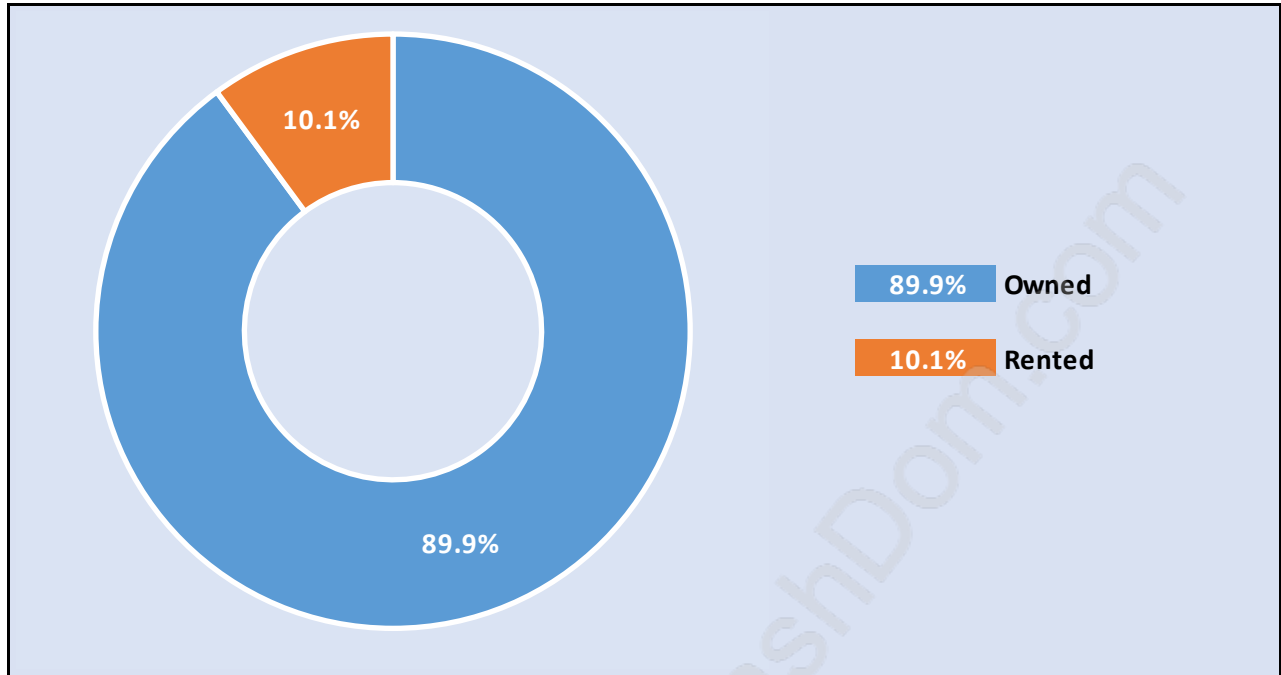

Dwellings in Crescent Beach Ocean Park