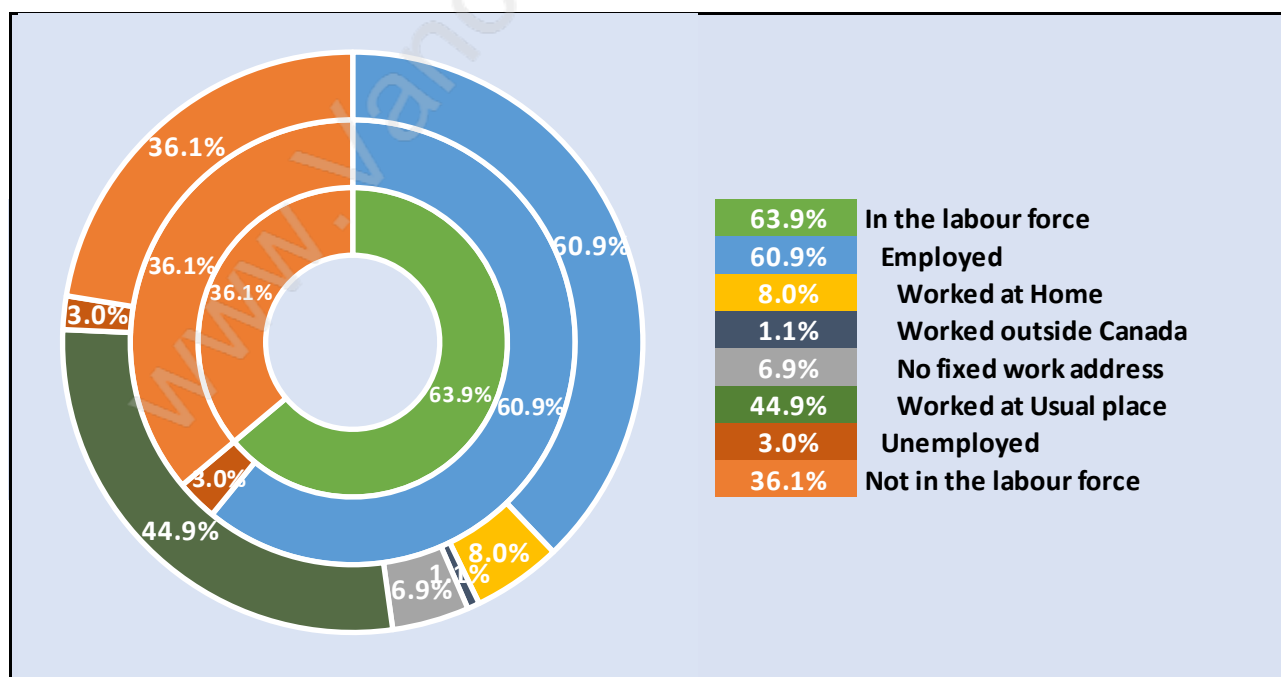

Total Number of Households - 4,605

Dwellings in Crescent Beach Ocean Park

Population Age 15+ in Crescent Beach Ocean Park

Labour Force by Occupation in Crescent Beach Ocean Park

Labour Force Participation in Crescent Beach Ocean Park