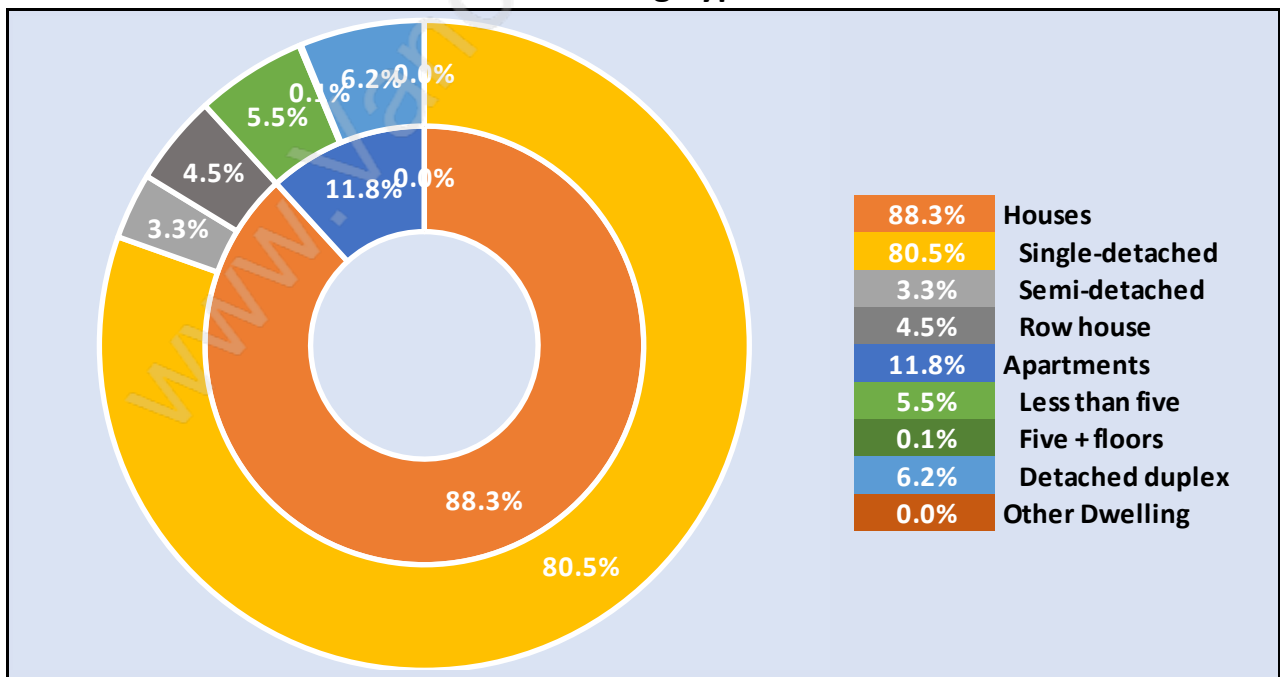

Occupied Dwellings by Structure Type in Crescent Beach Ocean Park

Dominant Bulding Type - Houses