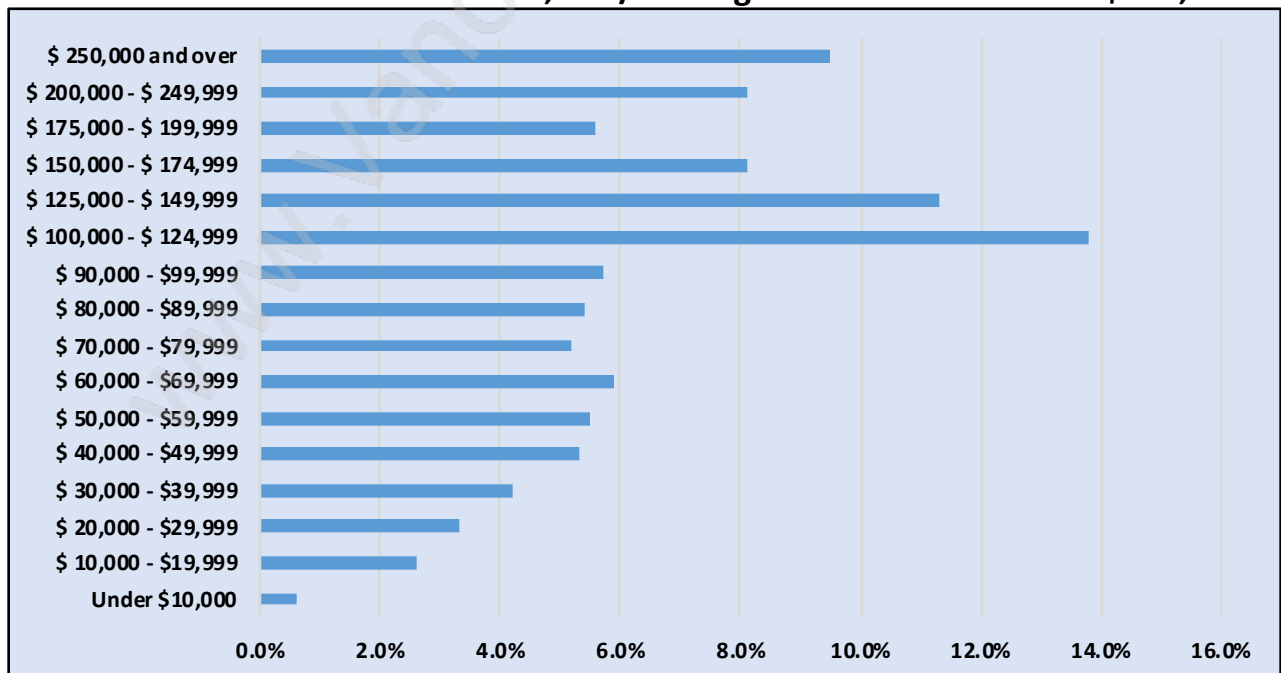

Households by Income in Crescent Beach Ocean Park

Total Number of Households - 4,605 / Average Household Income - $141,863