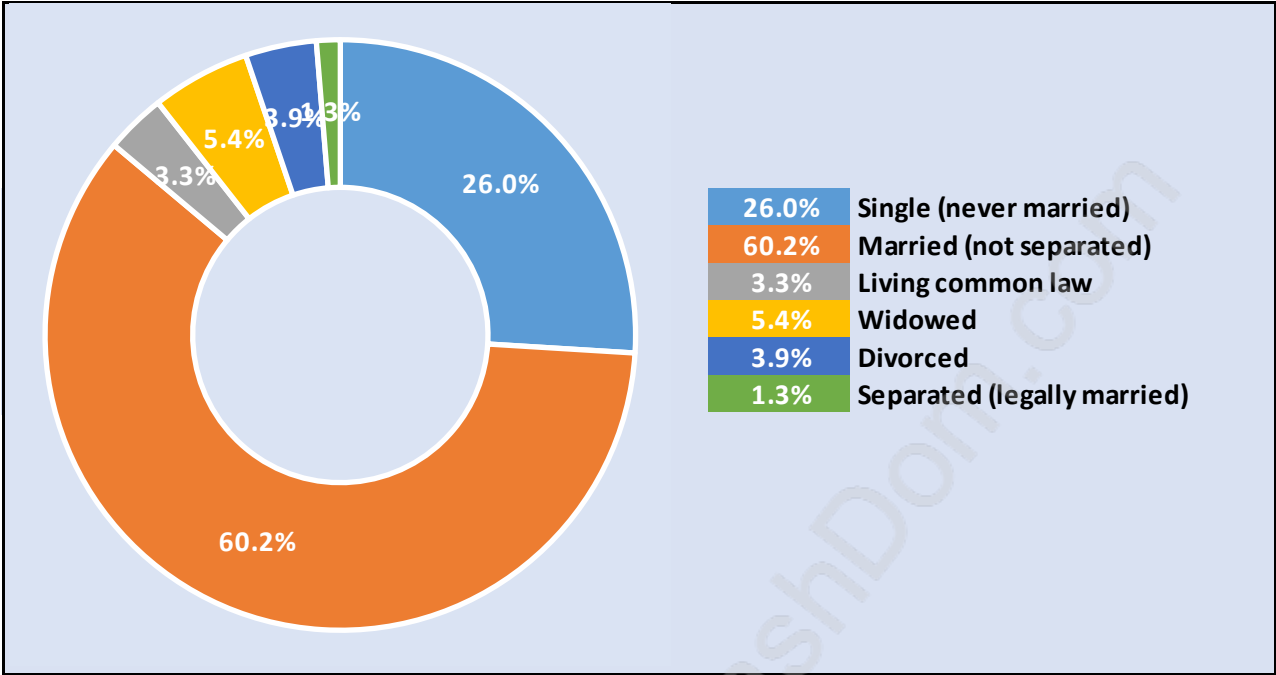

Cypress Park Estates

Population Trends in Cypress Park Estates

Population by Age in Cypress Park Estates

Population Age 15+ by Income Status in Cypress Park Estates

Total Population Age 15 - 1,150

Households by Income in Cypress Park Estates

Total Number of Households - 497 / Average Household Income - \$222,838

Families in Cypress Park Estates

Average Persons per Family - 2.9

Children at Home in Cypress Park Estates

Total Number of Children at Home - 403