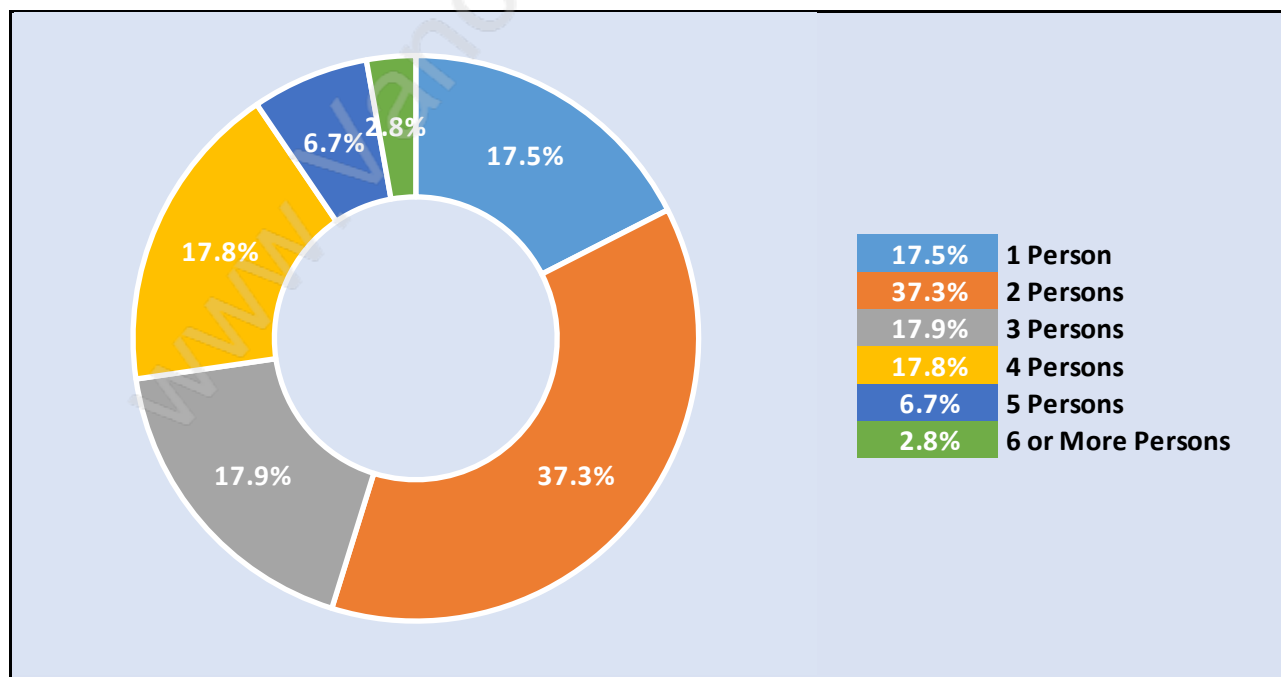

Households by Household Size in Cypress Park Estates

Total Number of Households - 497