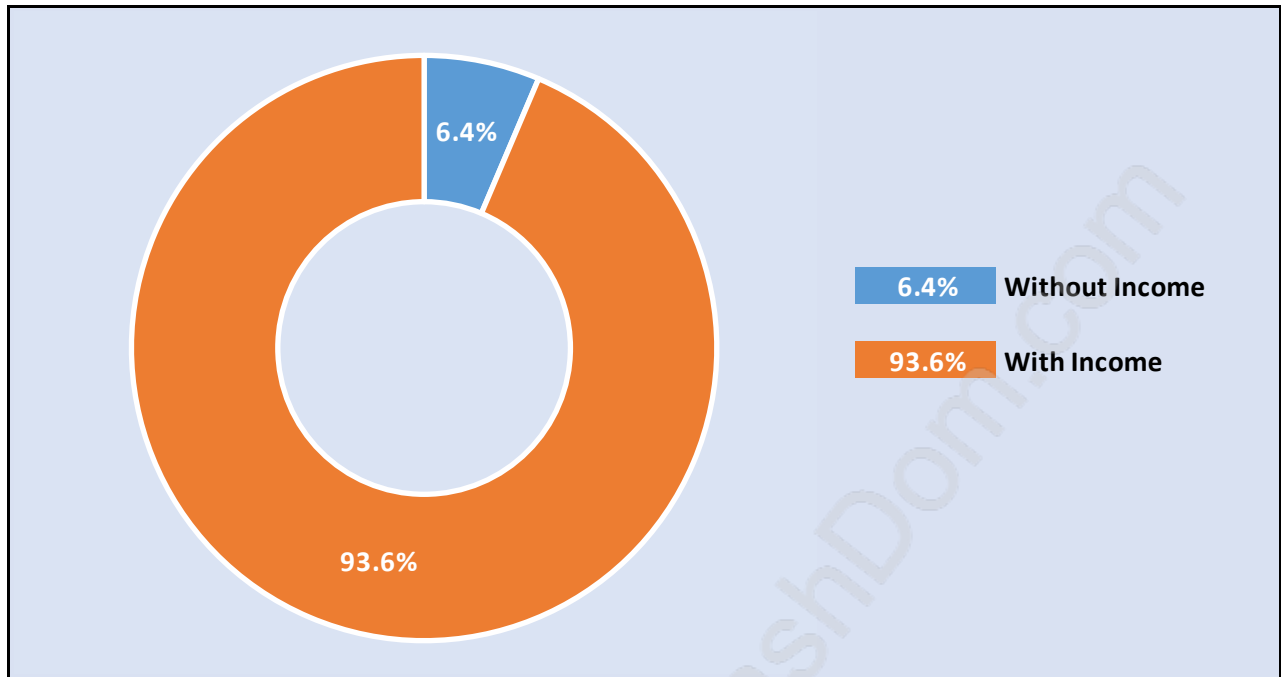

Cypress Park Estates

Population Trends in Cypress Park Estates

Population by Age in Cypress Park Estates

Population Age 15+ by Income Status in Cypress Park Estates

Total Population Age 15 - 1,150

Households by Income in Cypress Park Estates