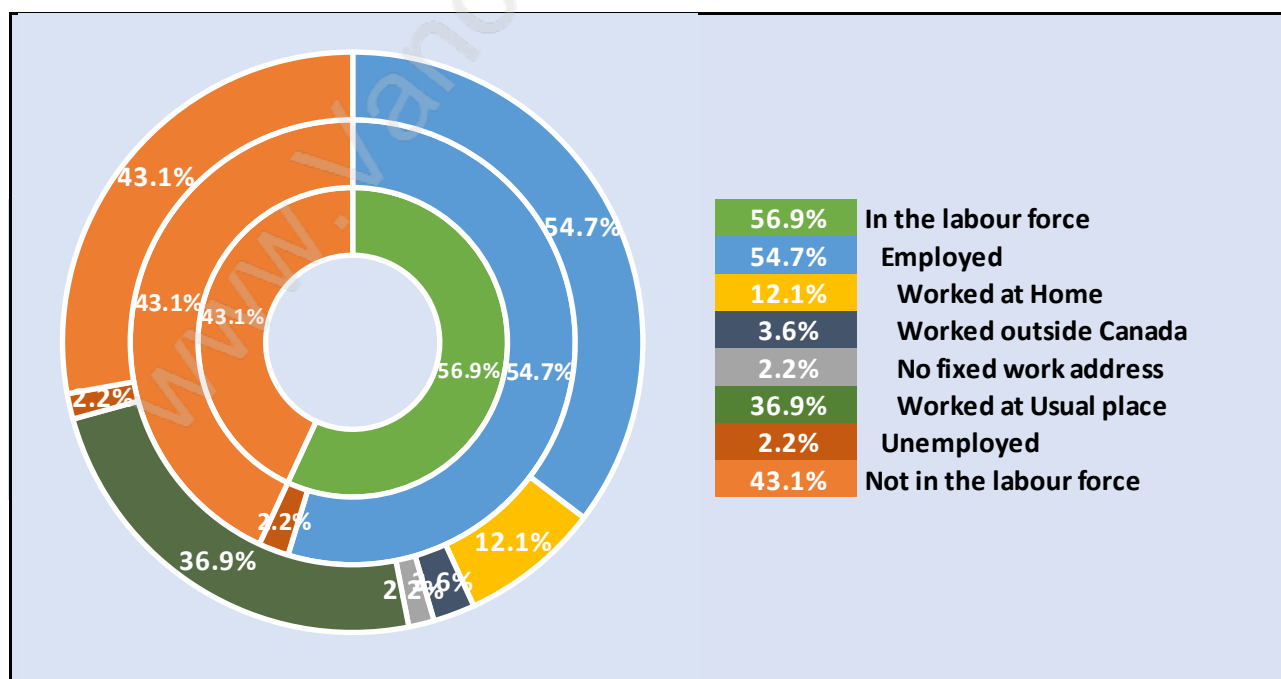

Labour Force Participation in Cypress Park Estates