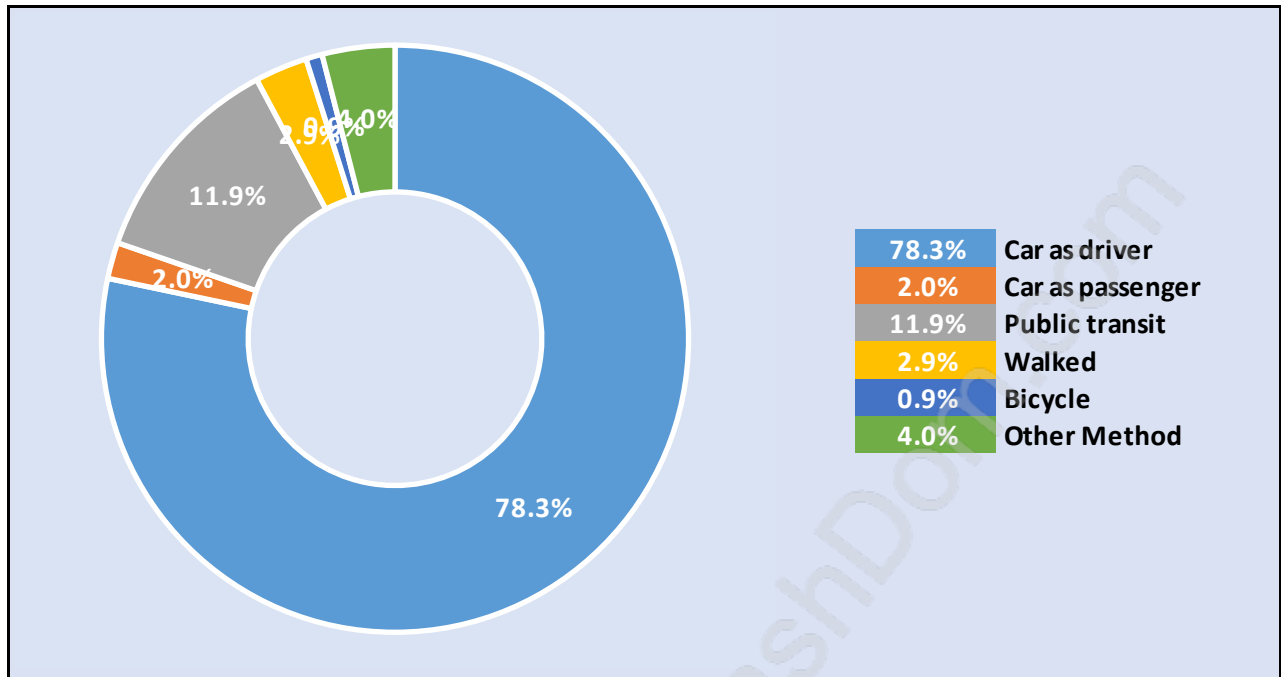

Population Age 15+ in Cypress Park Estates

Labour Force by Occupation in Cypress Park Estates

Labour Force Participation in Cypress Park Estates

Travel To Work in (from) Cypress Park Estates

Occupied Dwellings by Structure Type in Cypress Park Estates