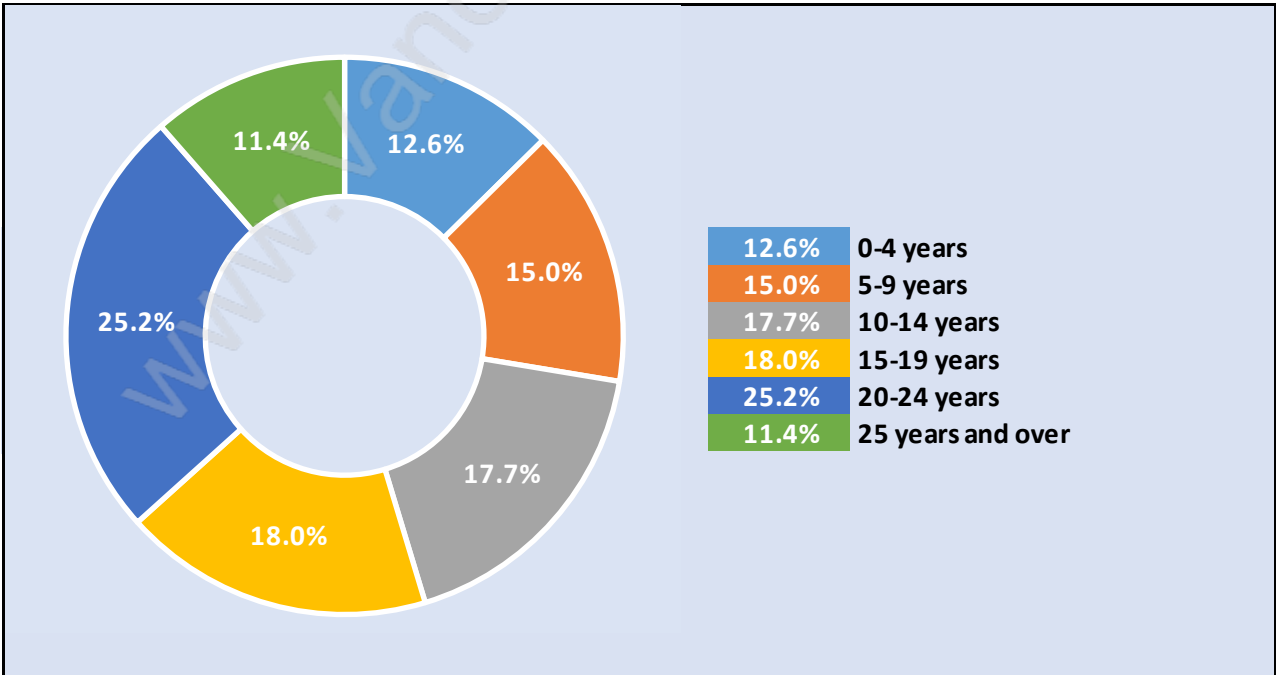

Cypress Park Estates

Population Trends in Cypress Park Estates

Population by Age in Cypress Park Estates

Population Age 15+ by Income Status in Cypress Park Estates

Total Population Age 15 - 1,150

Households by Income in Cypress Park Estates

Total Number of Households - 497 / Average Household Income - \$222,838

Families in Cypress Park Estates

Average Persons per Family - 2.9

Children at Home in Cypress Park Estates

Total Number of Children at Home - 403