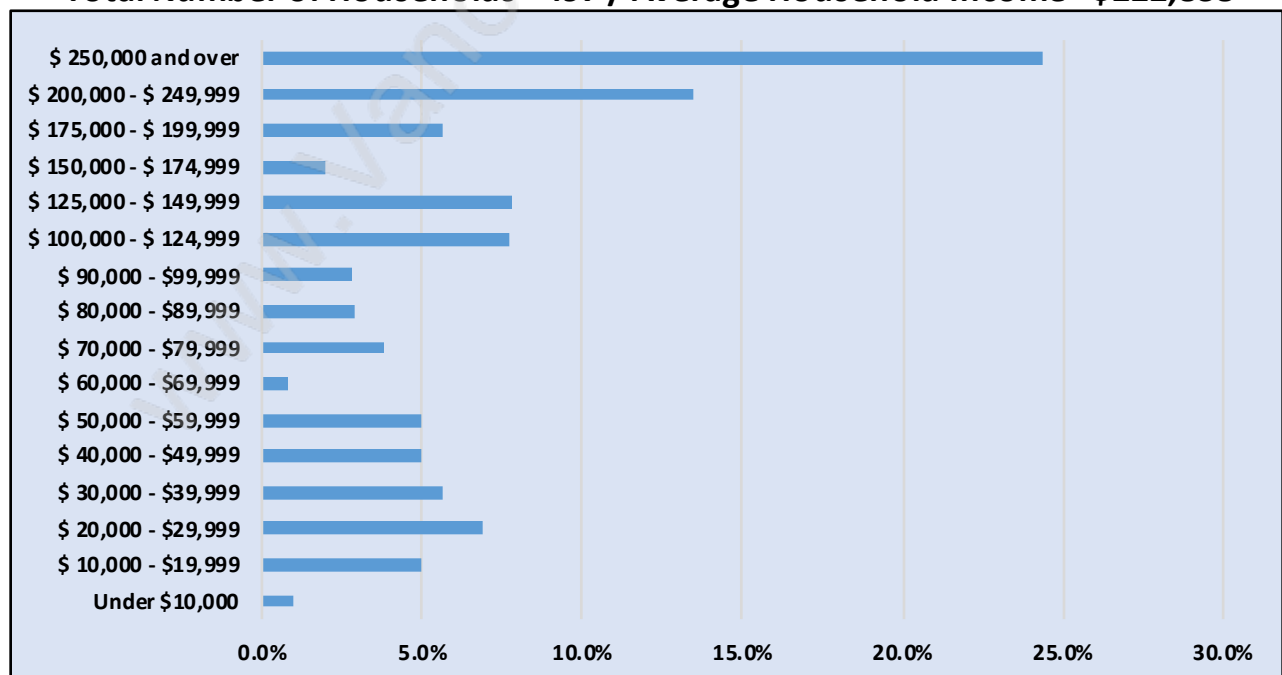

Households by Income in Cypress Park Estates

Total Number of Households - 497 / Average Household Income - $222,838