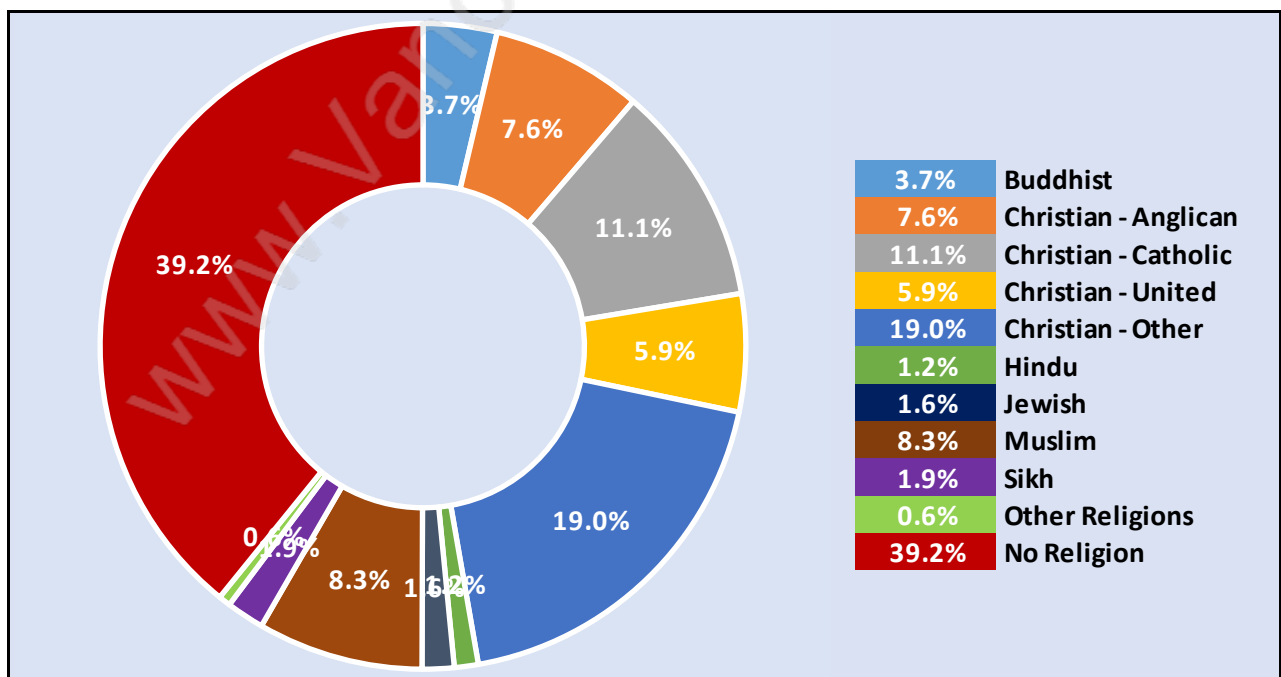

Dominant Bulding Type - Houses

Private Dwellings by Period of Construction in Cypress Park Estates

Dominant Period of Construction - 1981-1990

Population by Religion in Cypress Park Estates

Population by Home Languages in Cypress Park Estates