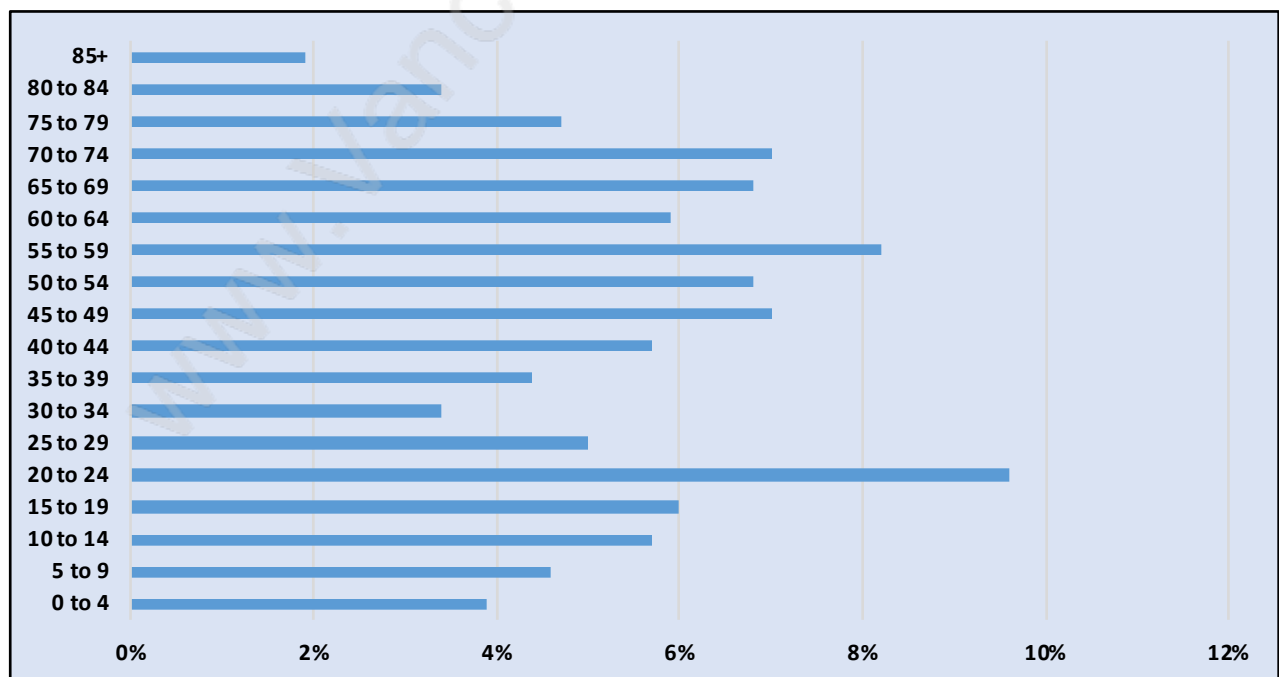

Cypress Park Estates

Population Trends in Cypress Park Estates

Population by Age in Cypress Park Estates

Population Age 15+ by Income Status in Cypress Park Estates

Total Population Age 15 - 1,150

Households by Income in Cypress Park Estates