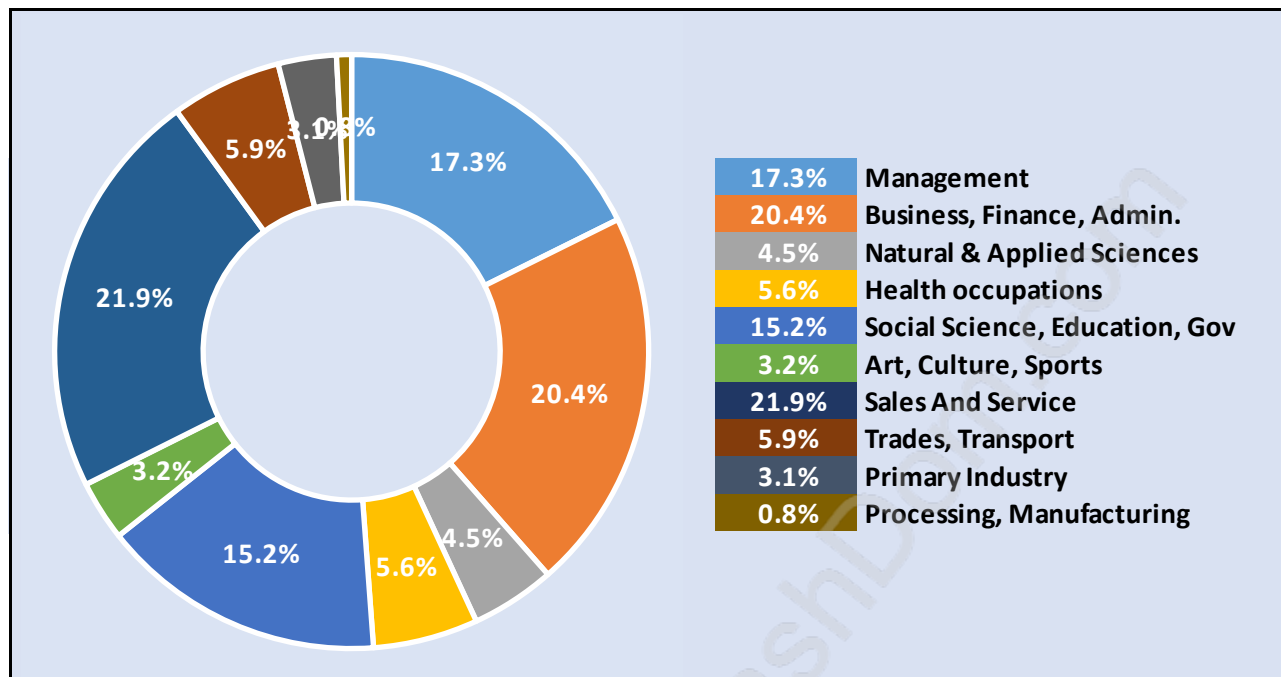

Population Age 15+ in Cypress Park Estates

Labour Force by Occupation in Cypress Park Estates

Labour Force Participation in Cypress Park Estates

Travel To Work in (from) Cypress Park Estates

Occupied Dwellings by Structure Type in Cypress Park Estates