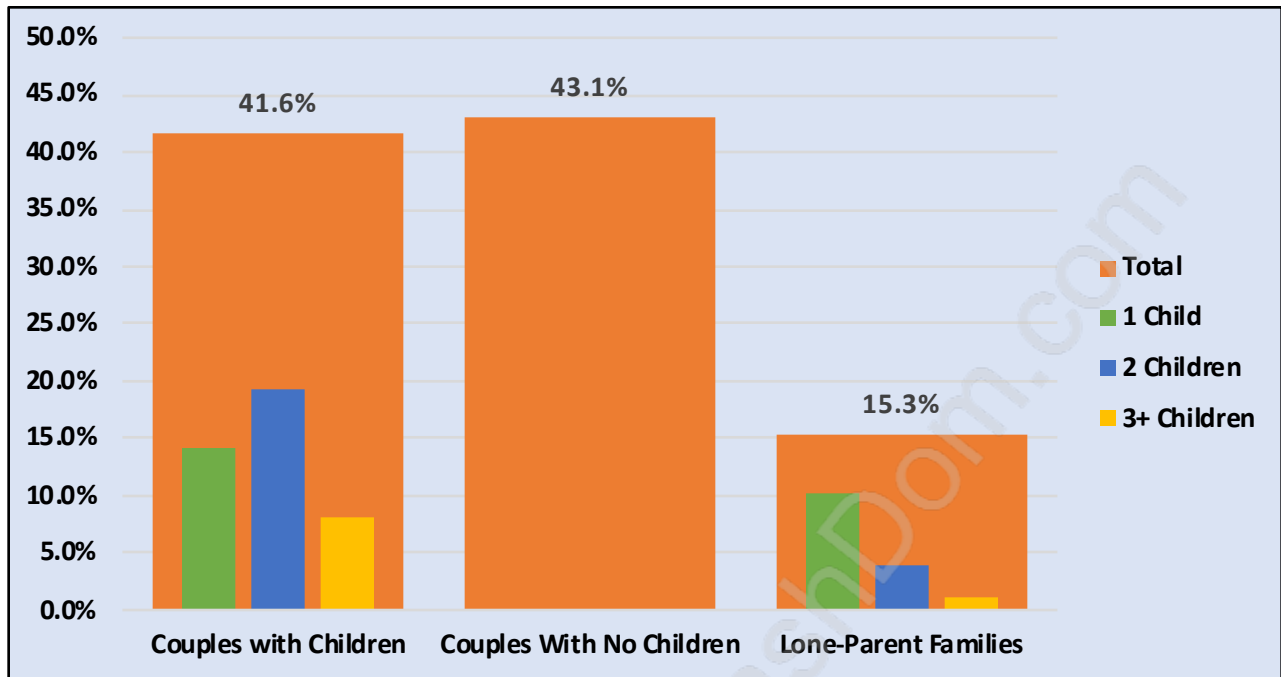

Family Structure in Cypress Park Estates

Total Number of Families - 407 / Average Persons per Family - 2.9