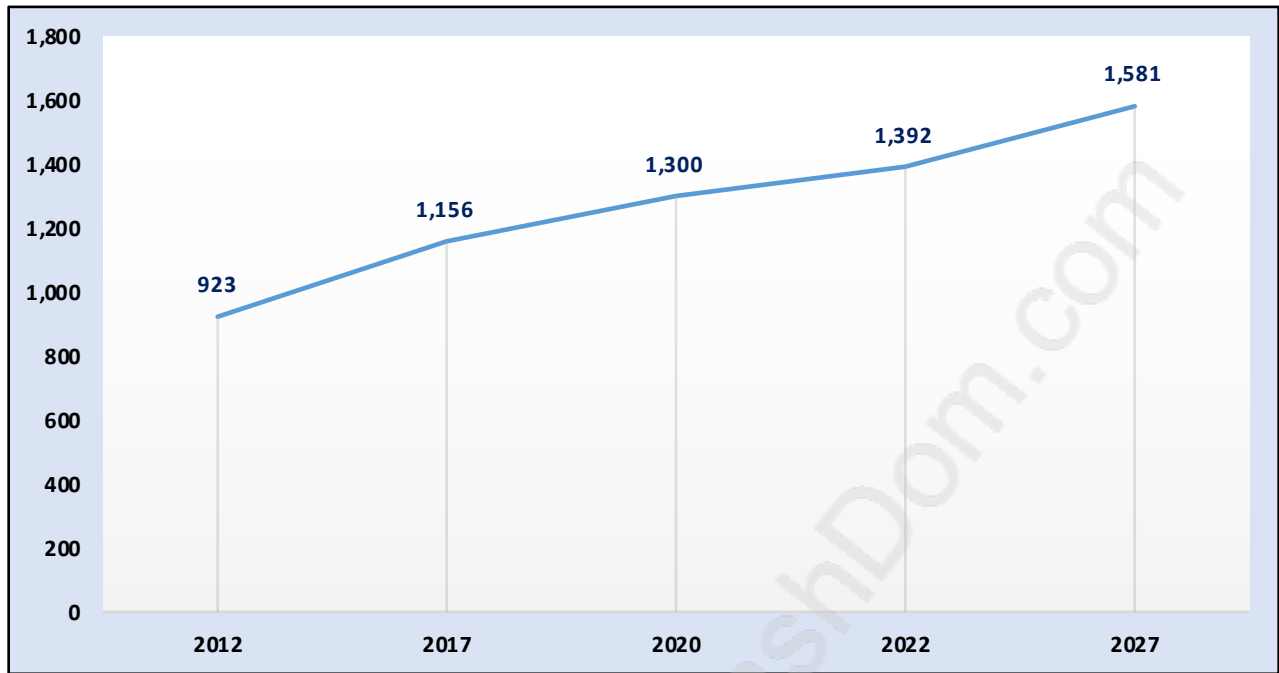

Cypress Park Estates

Population Trends in Cypress Park Estates

Population by Age in Cypress Park Estates

Population Age 15+ by Income Status in Cypress Park Estates

Total Population Age 15 - 1,150

Households by Income in Cypress Park Estates