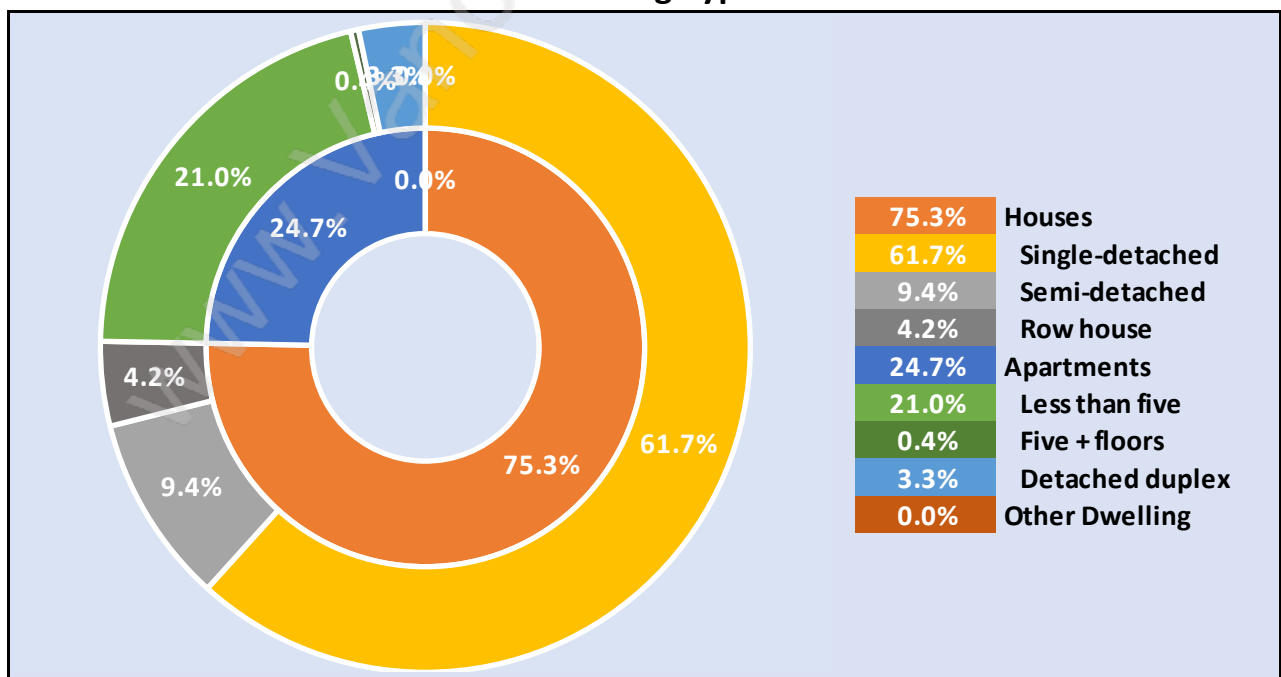

Population Age 15+ in Cypress Park Estates

Labour Force by Occupation in Cypress Park Estates

Labour Force Participation in Cypress Park Estates

Travel To Work in (from) Cypress Park Estates

Occupied Dwellings by Structure Type in Cypress Park Estates

Dominant Bulding Type - Houses

Private Dwellings by Period of Construction in Cypress Park Estates

Dominant Period of Construction - 1981-1990

Population by Religion in Cypress Park Estates

Population by Home Languages in Cypress Park Estates