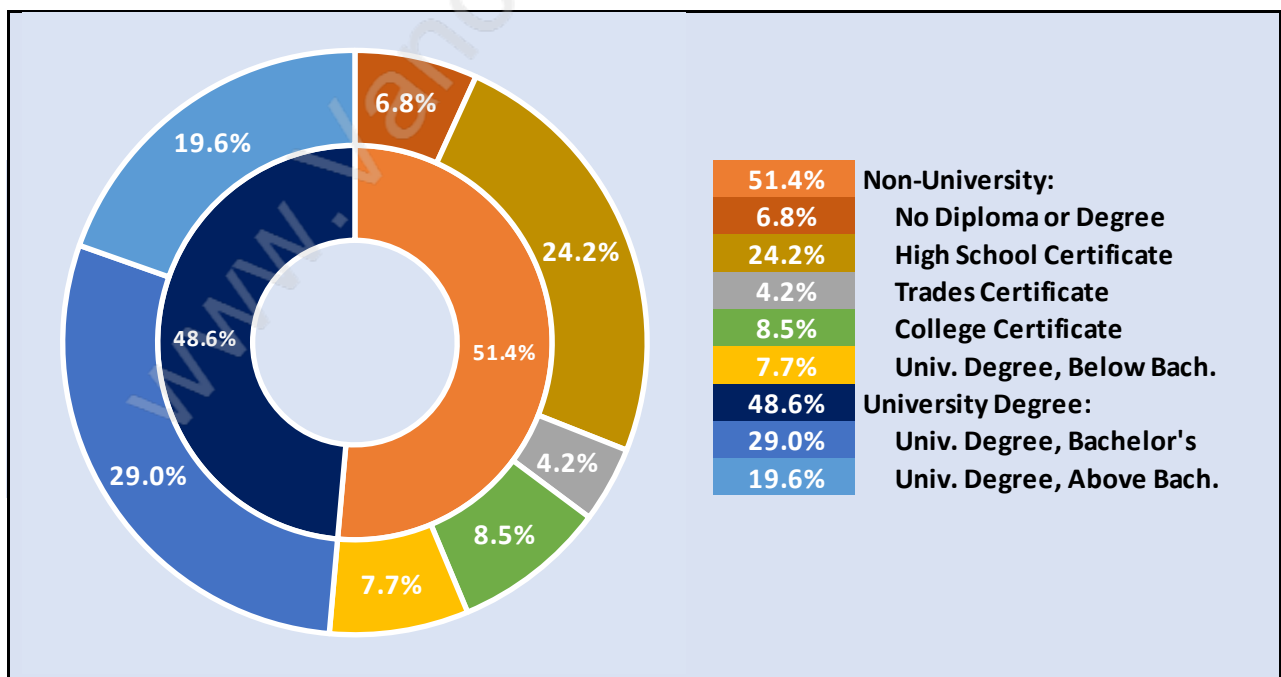

Population Age 15+ in Cypress Park Estates

Labour Force by Occupation in Cypress Park Estates

Labour Force Participation in Cypress Park Estates

Travel To Work in (from) Cypress Park Estates

Occupied Dwellings by Structure Type in Cypress Park Estates