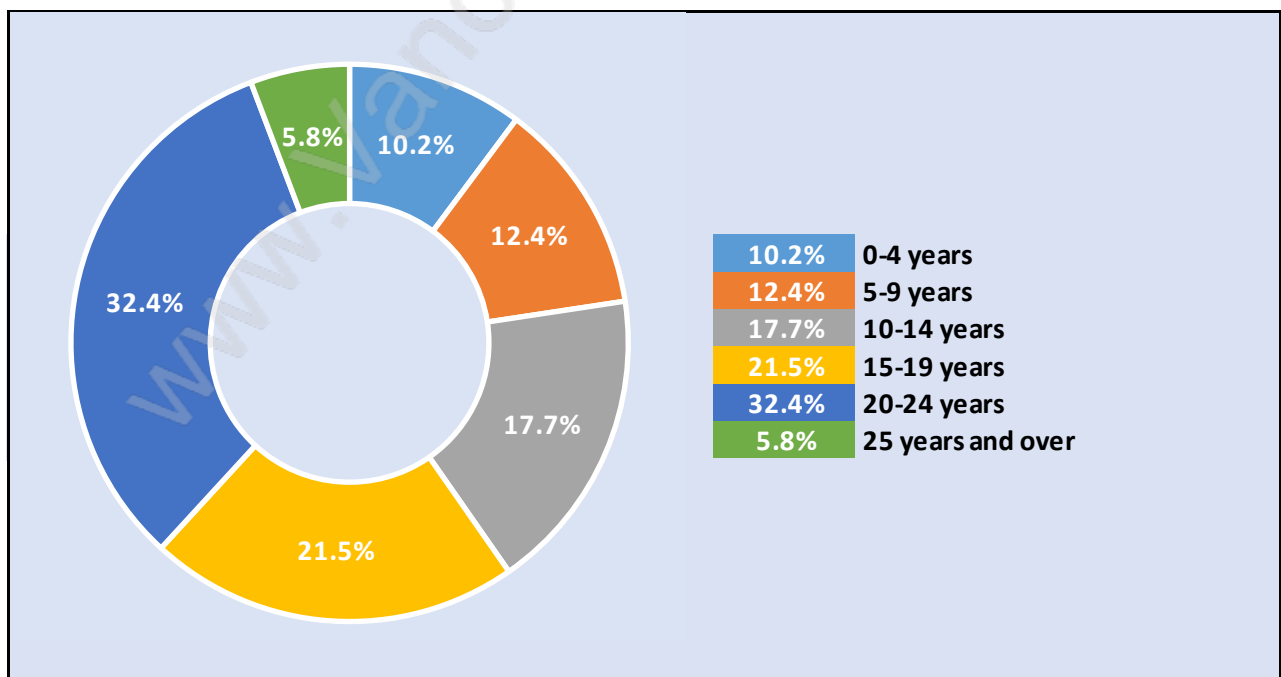

Children at Home in Cypress

Total Number of Children at Home - 131