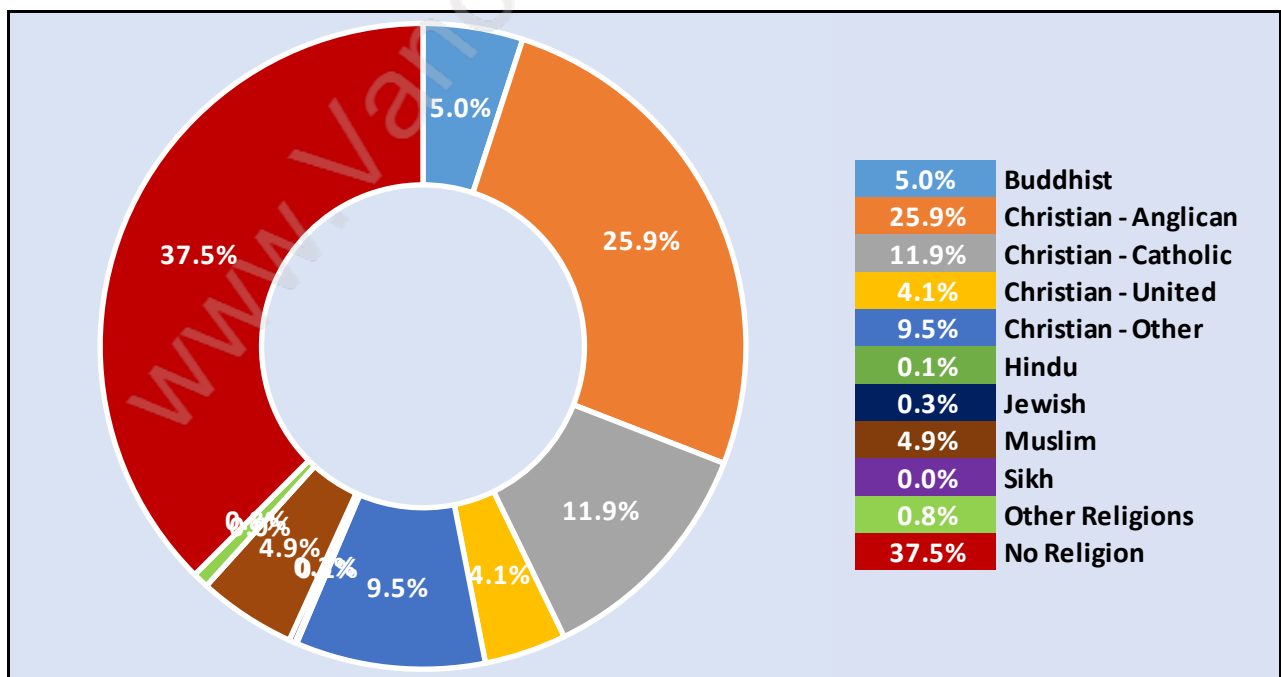

Occupied Dwellings by Structure Type in Cypress

Dominant Bulding Type - Houses

Private Dwellings by Period of Construction in Cypress

Dominant Period of Construction - Before 1960

Population by Religion in Cypress