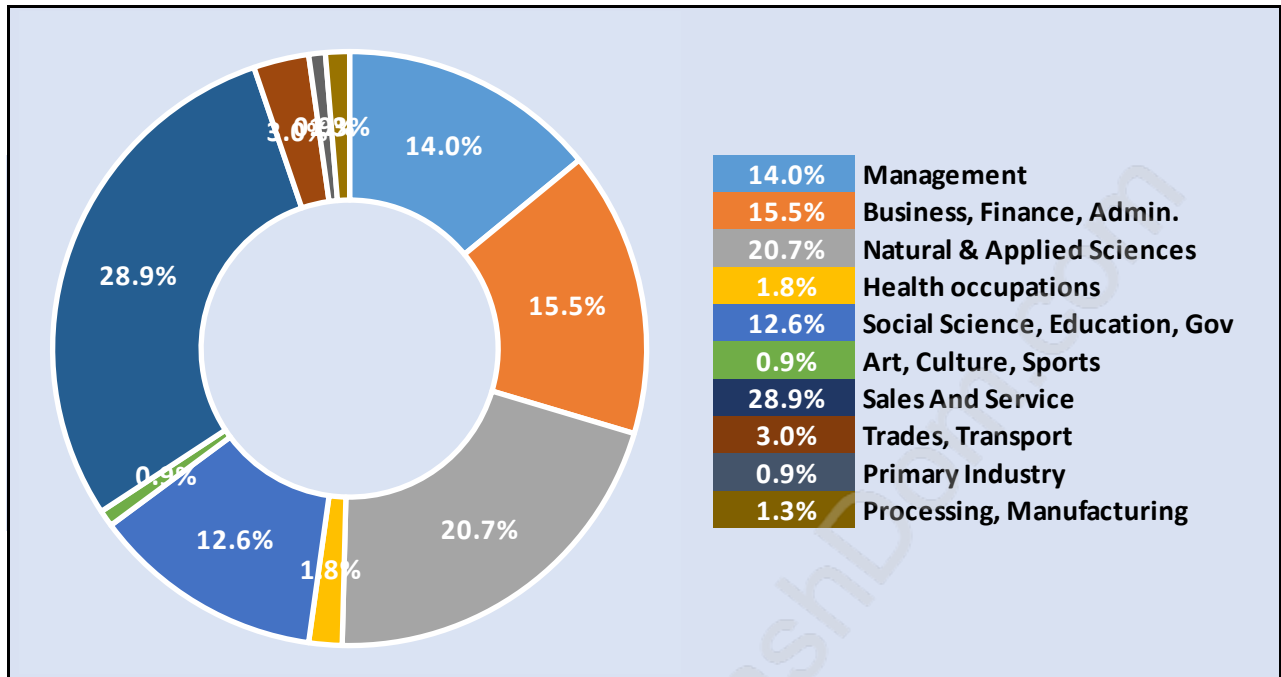

Households by Household Size in Cypress

Total Number of Households - 162

Dwellings in Cypress

Population Age 15+ in Cypress

Labour Force by Occupation in Cypress

Labour Force Participation in Cypress

Travel To Work in (from) Cypress