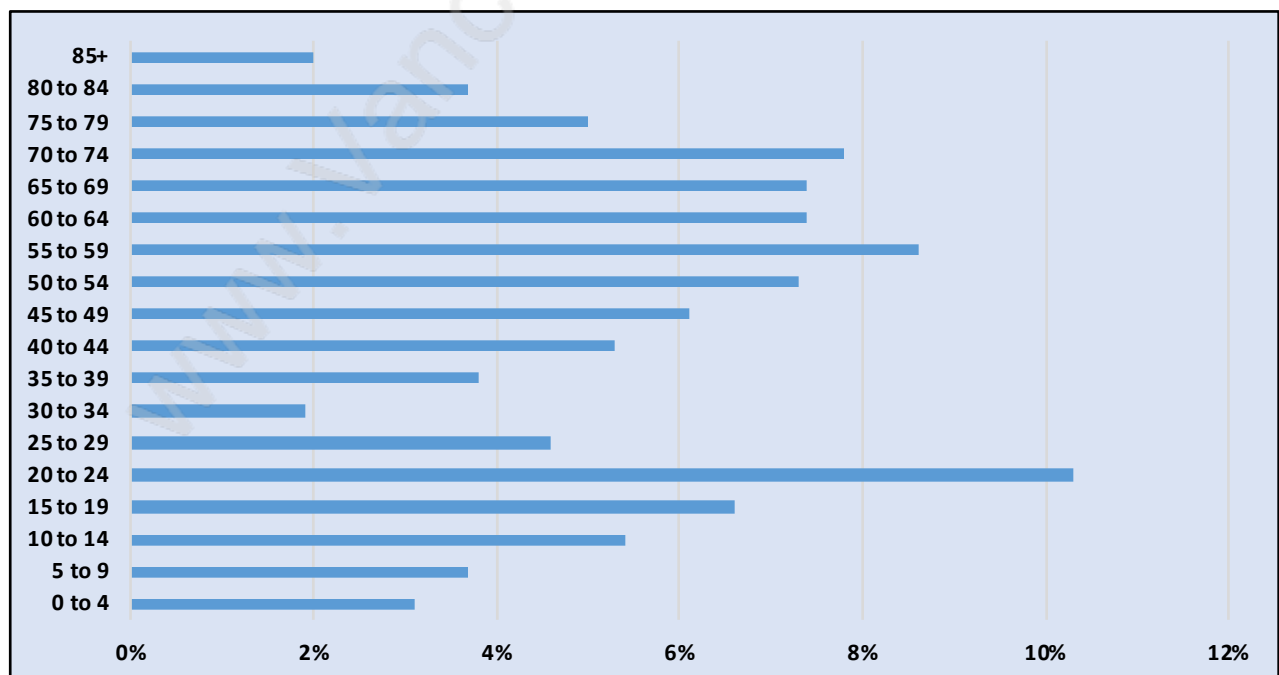

Cypress

July 2018

Population Trends in Cypress

Population by Age in Cypress

Population Age 15+ by Income Status in Cypress

Total Population Age 15 - 391

Households by Income in Cypress

Total Number of Households - 162 / Average Household Income - \$783,026