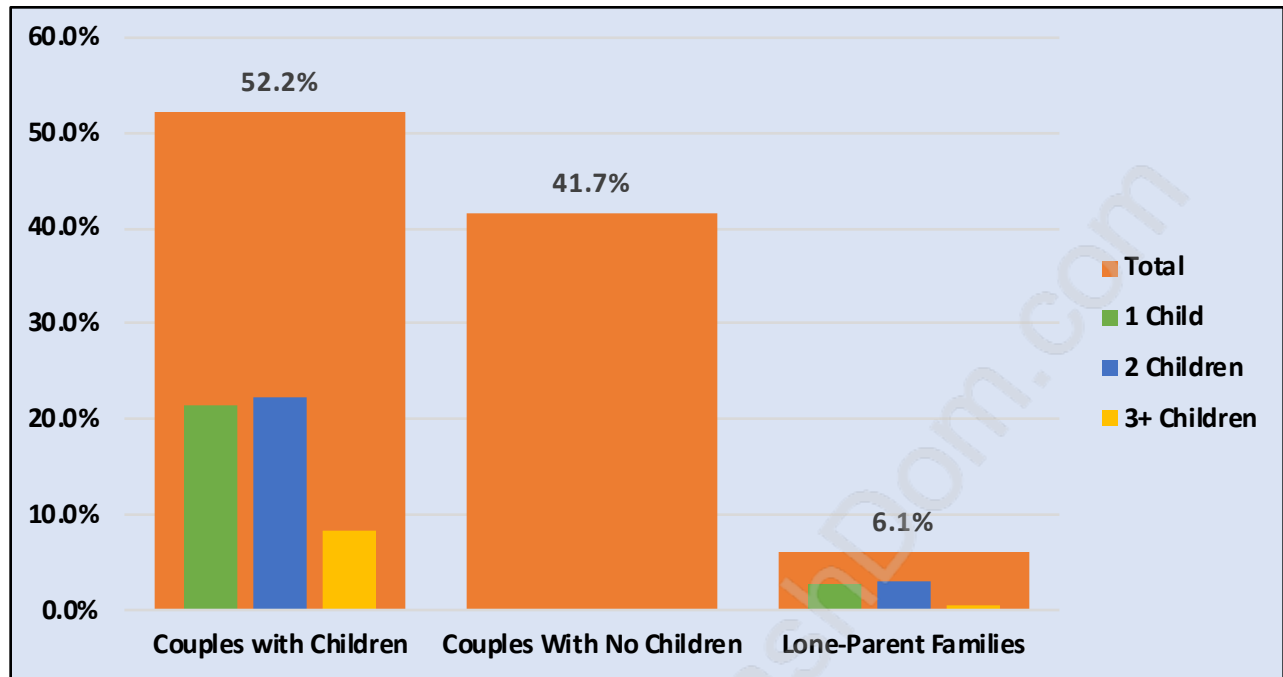

Cypress

July 2018

Population Trends in Cypress

Population by Age in Cypress

Population Age 15+ by Income Status in Cypress

Total Population Age 15 - 391

Households by Income in Cypress

Total Number of Households - 162 / Average Household Income - \$783,026

Families in Cypress

Average Persons per Family - 2.9

Children at Home in Cypress

Total Number of Children at Home - 131

Family Structure in Cypress

Total Number of Families - 123 / Average Persons per Family - 2.9