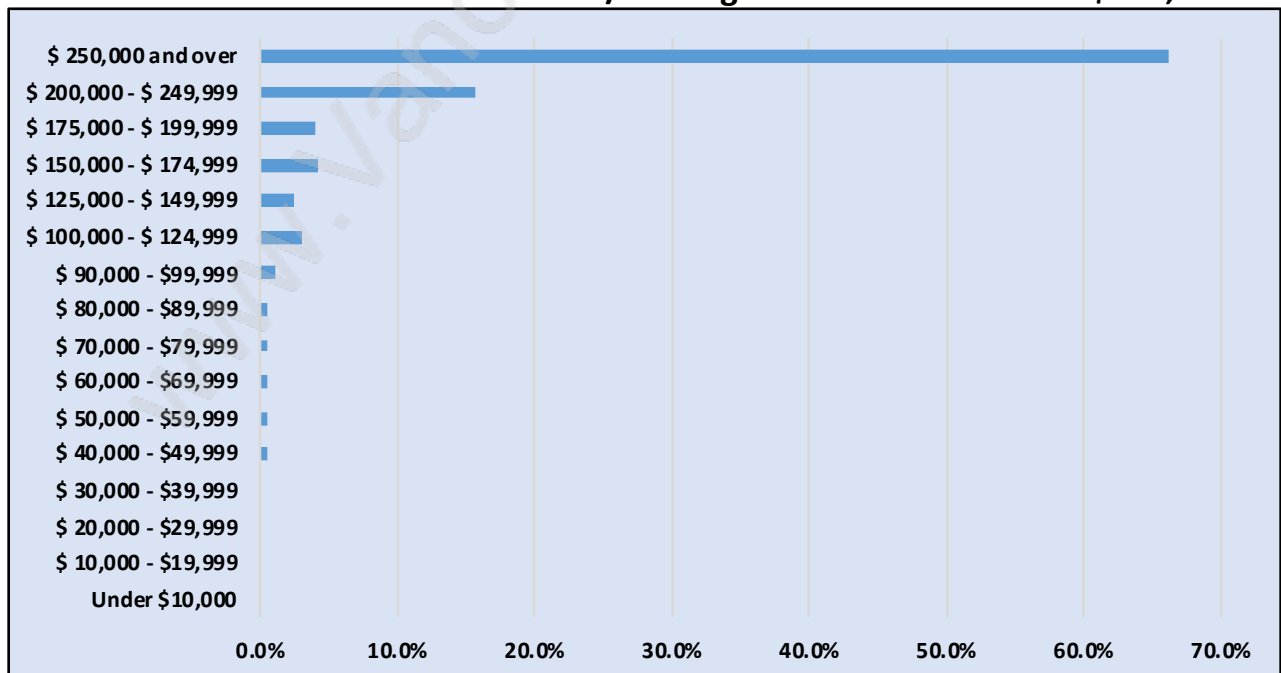

Cypress

July 2018

Population Trends in Cypress

Population by Age in Cypress

Population Age 15+ by Income Status in Cypress

Total Population Age 15 - 391

Households by Income in Cypress

Total Number of Households - 162 / Average Household Income - \$783,026