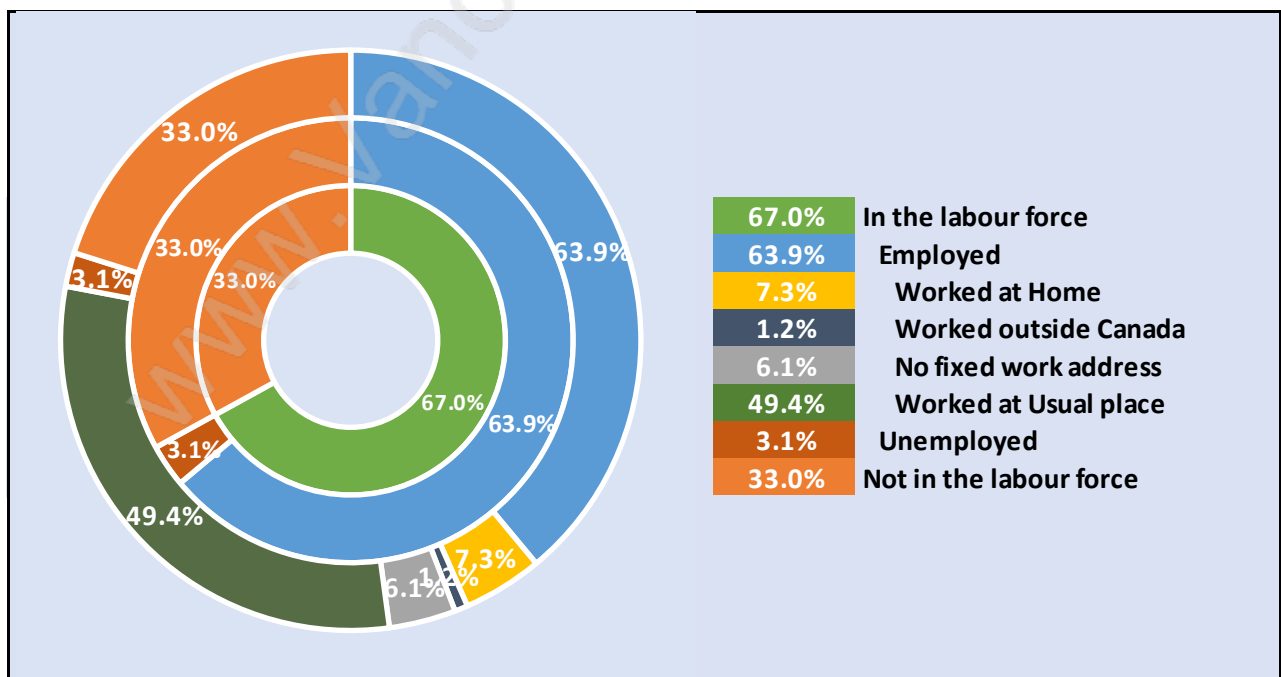

Households by Household Size in Cypress

Total Number of Households - 162

Dwellings in Cypress

Population Age 15+ in Cypress

Labour Force by Occupation in Cypress

Labour Force Participation in Cypress

Travel To Work in (from) Cypress