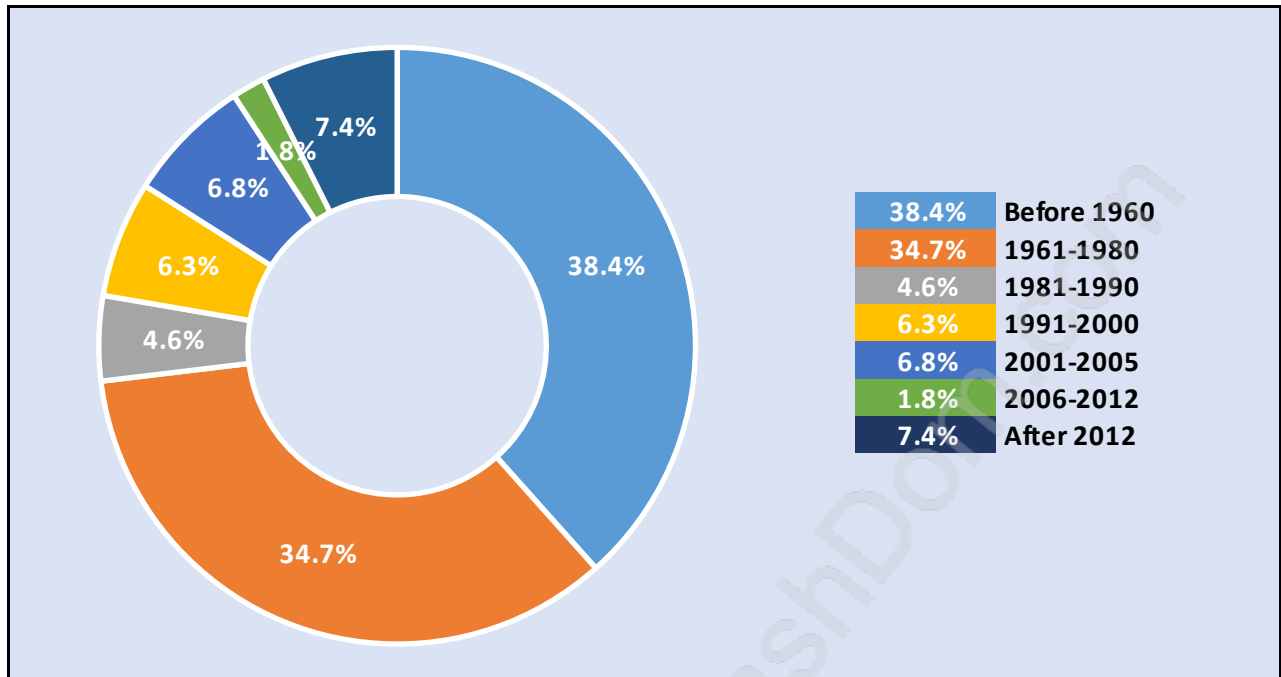

Private Dwellings by Period of Construction in Cypress

Dominant Period of Construction - Before 1960