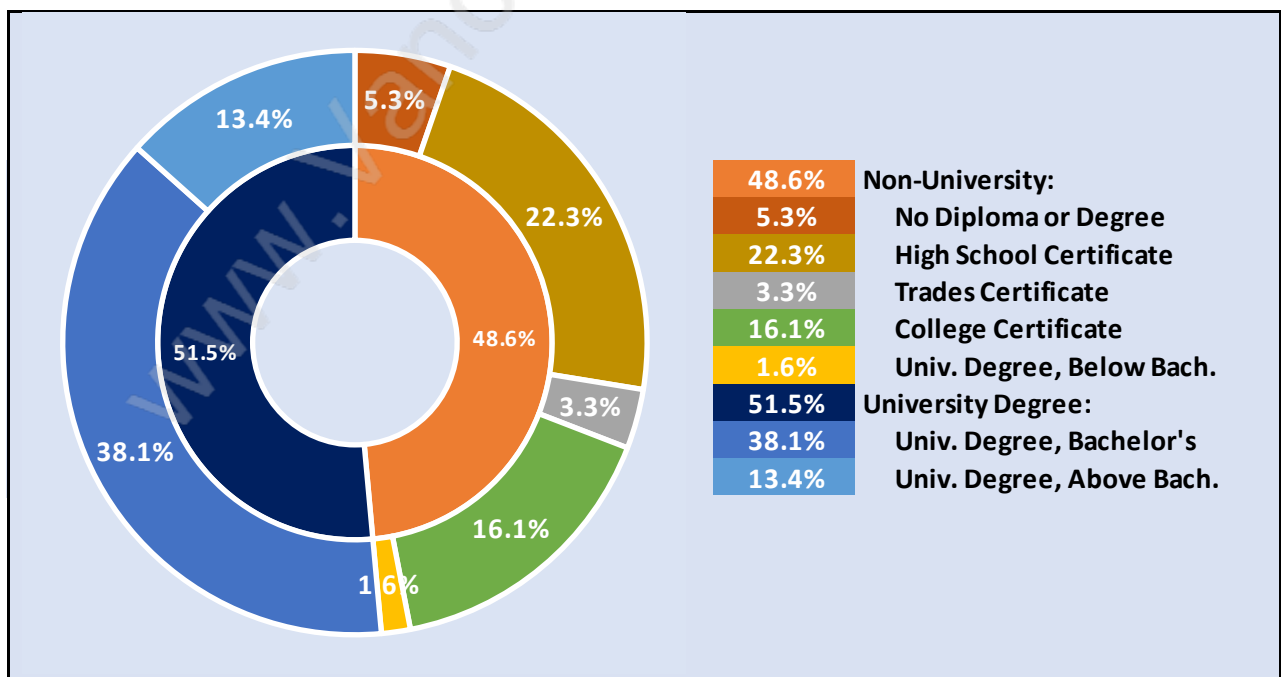

Households by Household Size in Cypress

Total Number of Households - 162

Dwellings in Cypress

Population Age 15+ in Cypress

Labour Force by Occupation in Cypress

Labour Force Participation in Cypress

Travel To Work in (from) Cypress