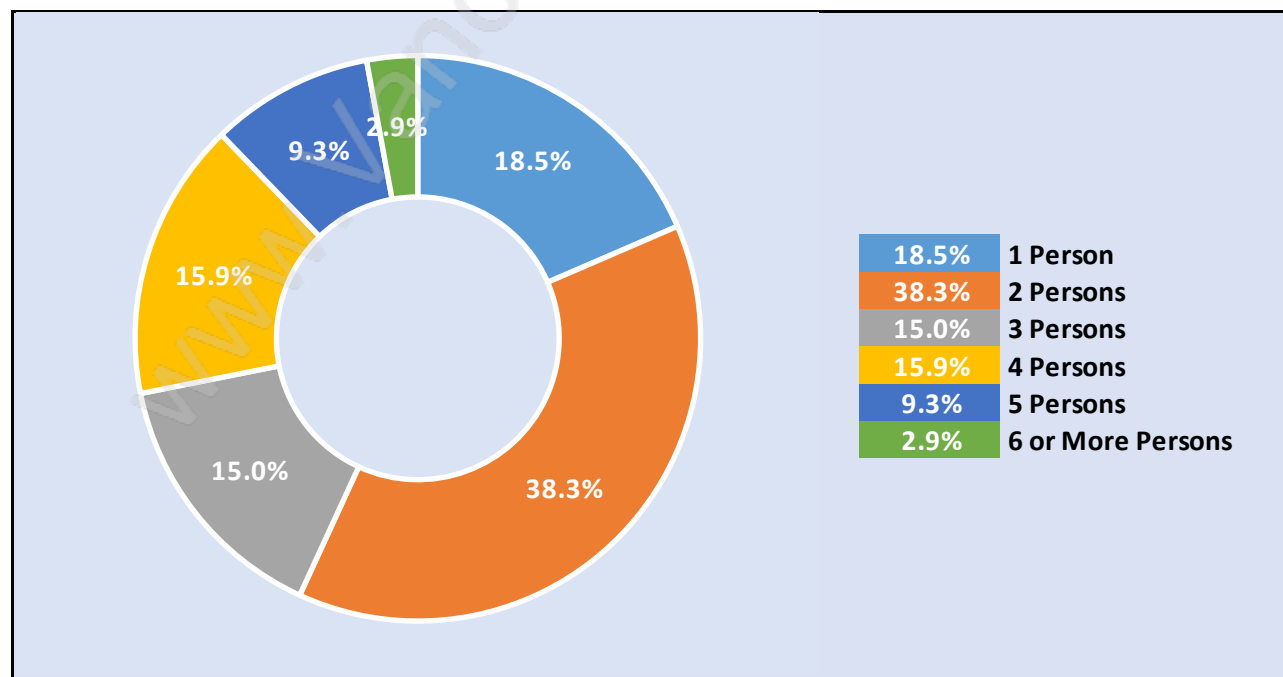

Households by Household Size in Cypress

Total Number of Households - 162