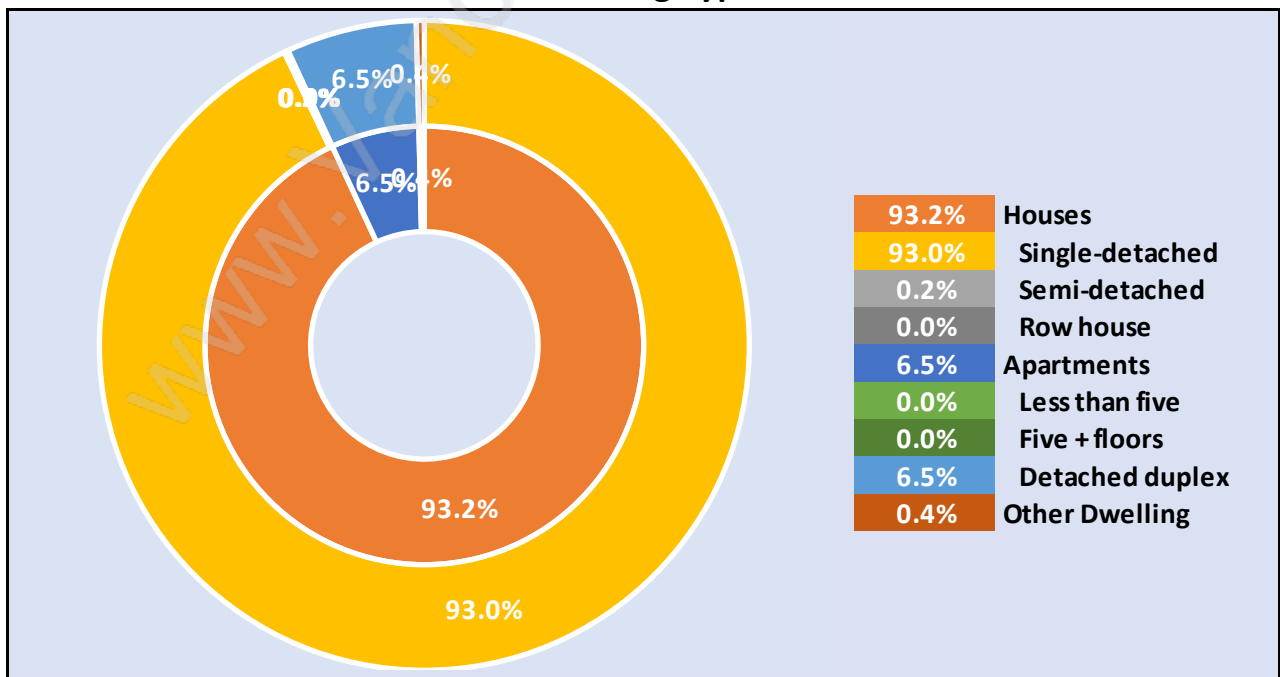

Households by Household Size in Cypress

Total Number of Households - 162

Dwellings in Cypress

Population Age 15+ in Cypress

Labour Force by Occupation in Cypress

Labour Force Participation in Cypress

Travel To Work in (from) Cypress

Occupied Dwellings by Structure Type in Cypress

Dominant Bulding Type - Houses

Private Dwellings by Period of Construction in Cypress

Dominant Period of Construction - Before 1960

Population by Religion in Cypress