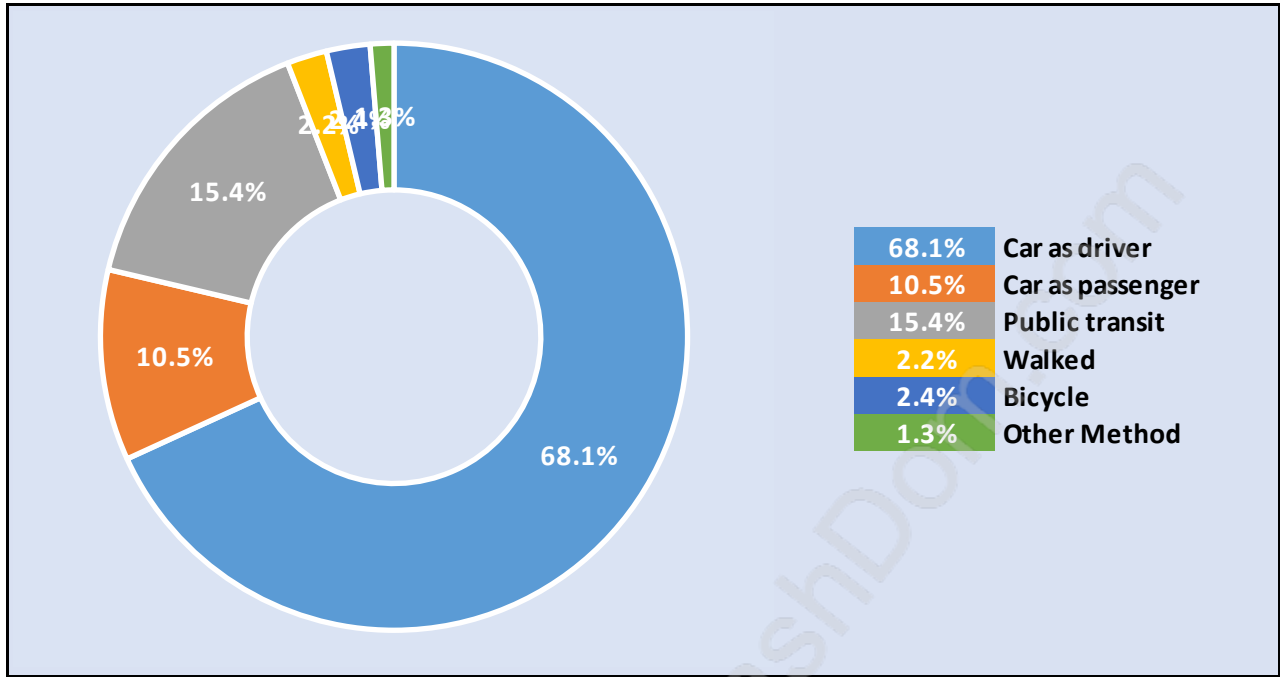

Households by Household Size in Cypress

Total Number of Households - 162

Dwellings in Cypress

Population Age 15+ in Cypress

Labour Force by Occupation in Cypress

Labour Force Participation in Cypress

Travel To Work in (from) Cypress