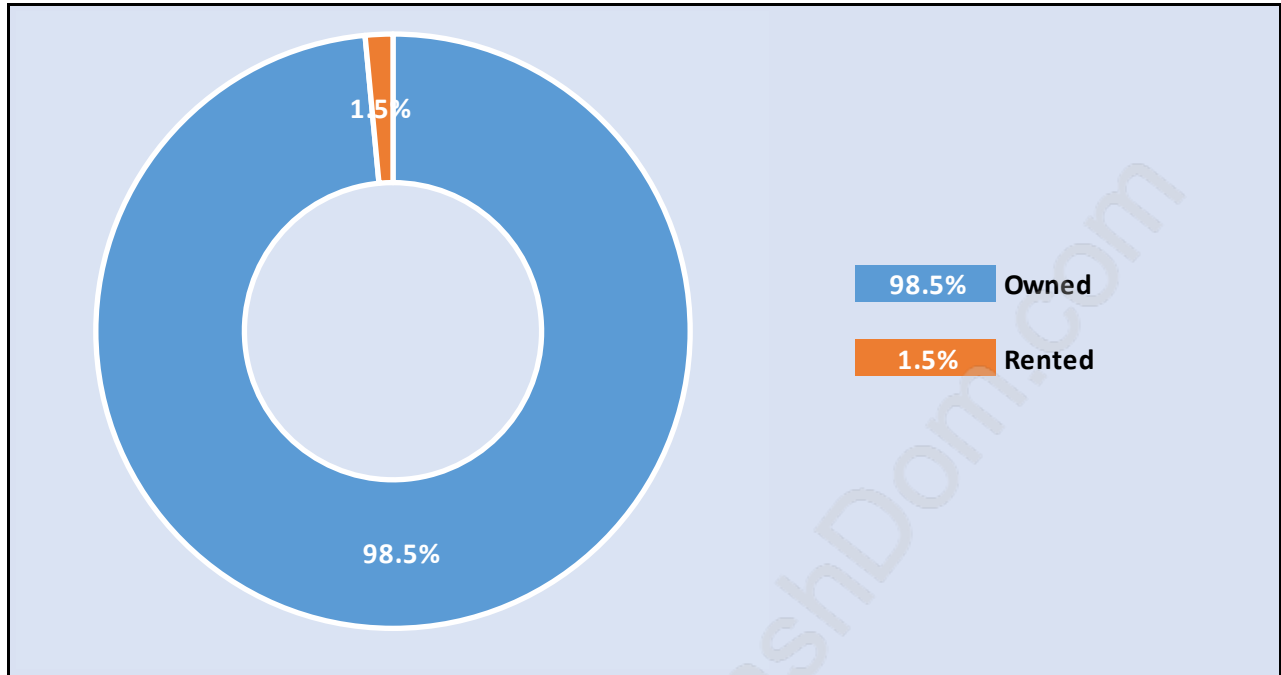

Dwellings in Cypress