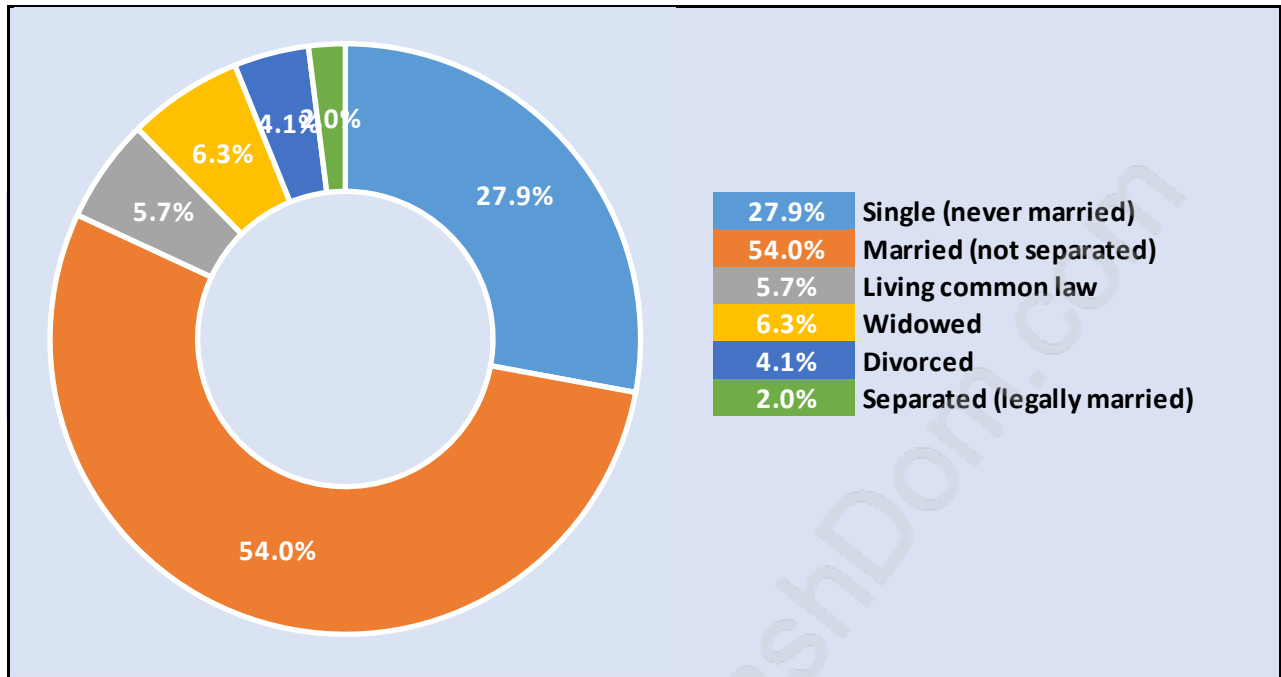

Cypress

July 2018

Population Trends in Cypress

Population by Age in Cypress

Population Age 15+ by Income Status in Cypress

Total Population Age 15 - 391

Households by Income in Cypress

Total Number of Households - 162 / Average Household Income - \$783,026

Families in Cypress

Average Persons per Family - 2.9

Children at Home in Cypress

Total Number of Children at Home - 131

Family Structure in Cypress

Total Number of Families - 123 / Average Persons per Family - 2.9