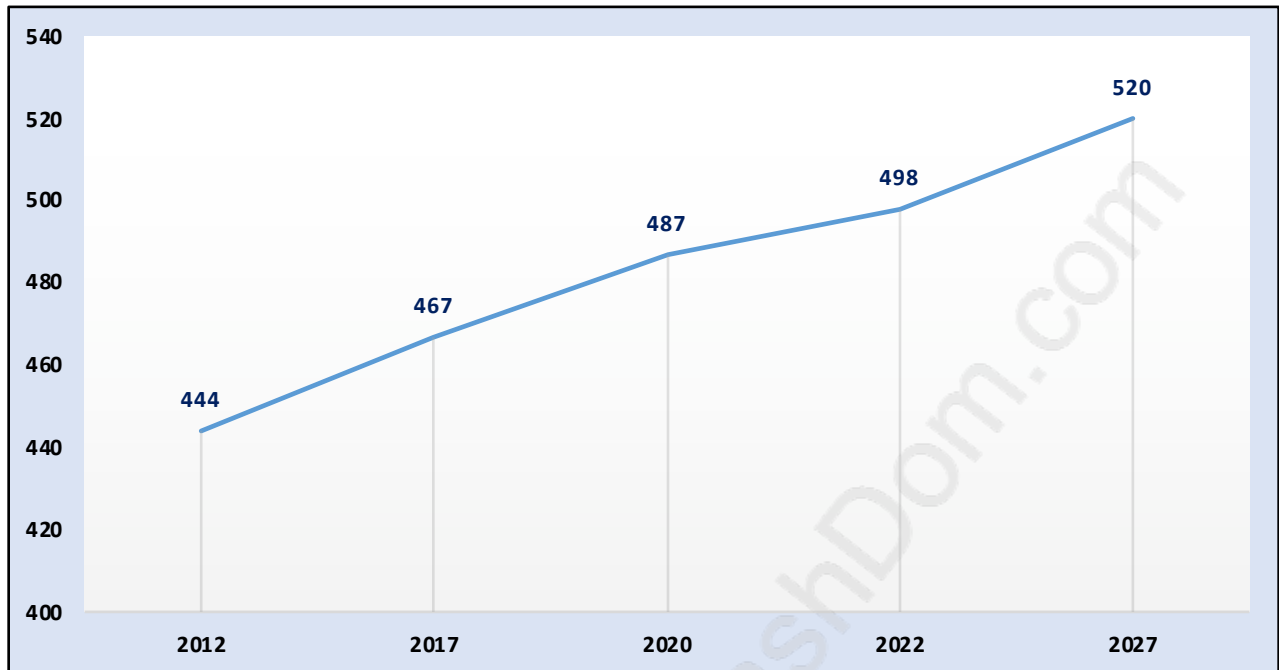

Cypress

July 2018

Population Trends in Cypress

Population by Age in Cypress

Population Age 15+ by Income Status in Cypress

Total Population Age 15 - 391

Households by Income in Cypress

Total Number of Households - 162 / Average Household Income - \$783,026