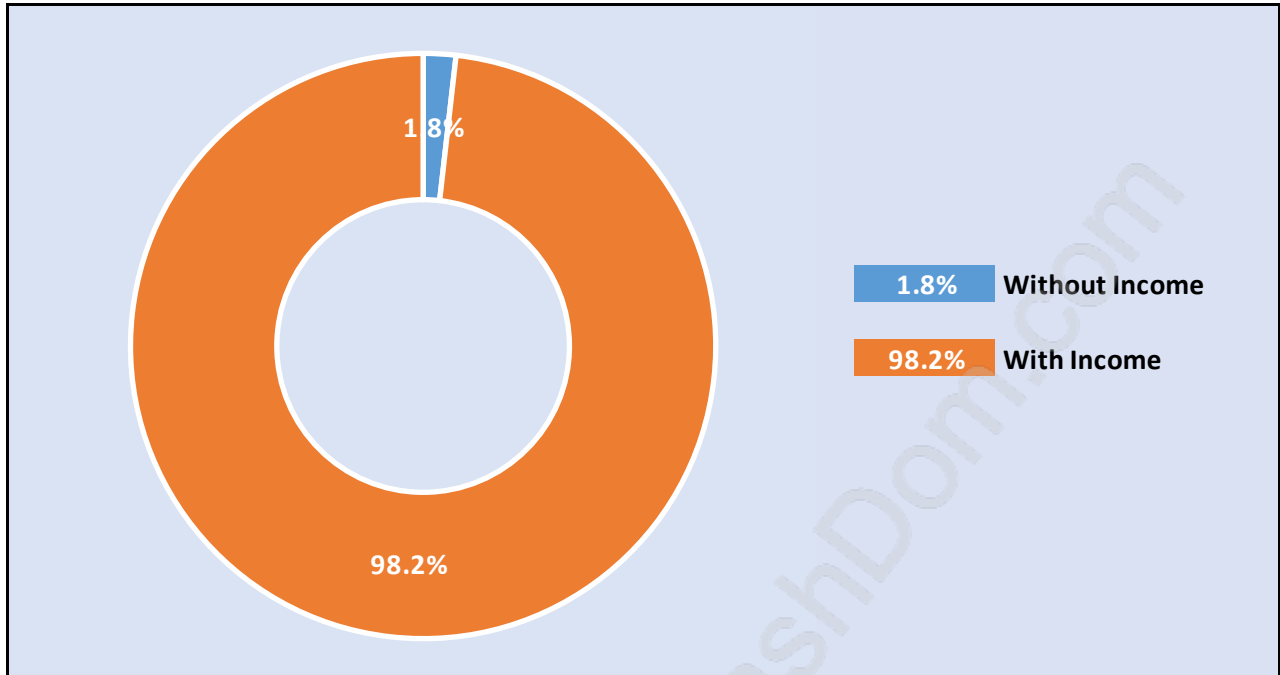

Cypress

July 2018

Population Trends in Cypress

Population by Age in Cypress

Population Age 15+ by Income Status in Cypress

Total Population Age 15 - 391

Households by Income in Cypress

Total Number of Households - 162 / Average Household Income - \$783,026