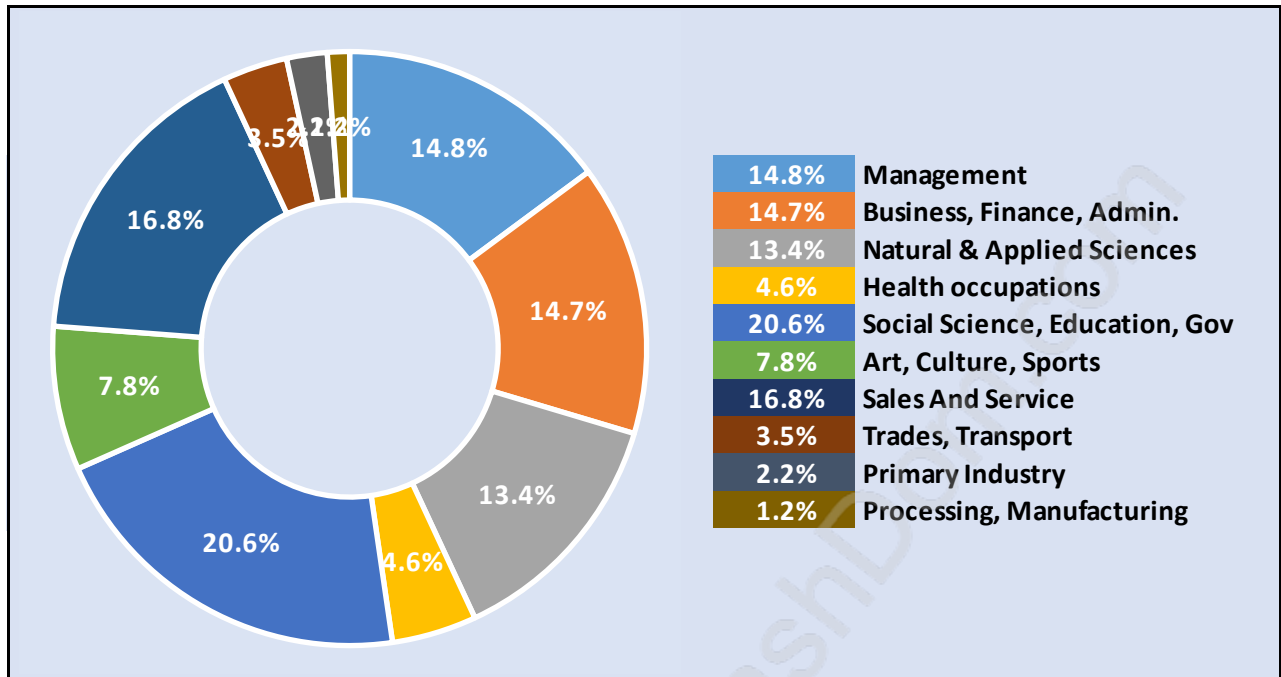

Households by Household Size in Deep Cove

Total Number of Households - 1,121

Dwellings in Deep Cove

Population Age 15+ in Deep Cove

Labour Force by Occupation in Deep Cove

Labour Force Participation in Deep Cove