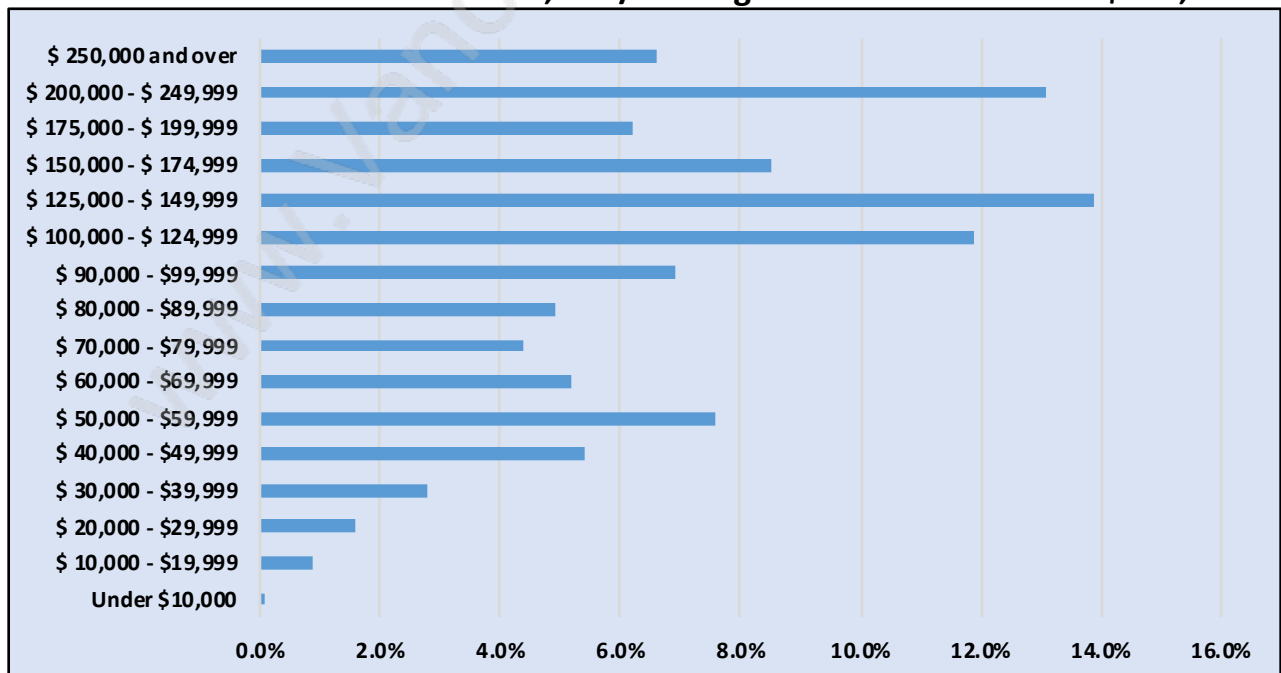

Deep Cove

Population Trends in Deep Cove

Population by Age in Deep Cove

Population Age 15+ by Income Status in Deep Cove

Total Population Age 15 - 2,611

Households by Income in Deep Cove

Total Number of Households - 1,121 / Average Household Income - \$131,819

Families in Deep Cove

Average Persons per Family - 3.1

Children at Home in Deep Cove

Total Number of Children at Home - 933

Family Structure in Deep Cove

Total Number of Families - 832 / Average Persons per Family - 3.1