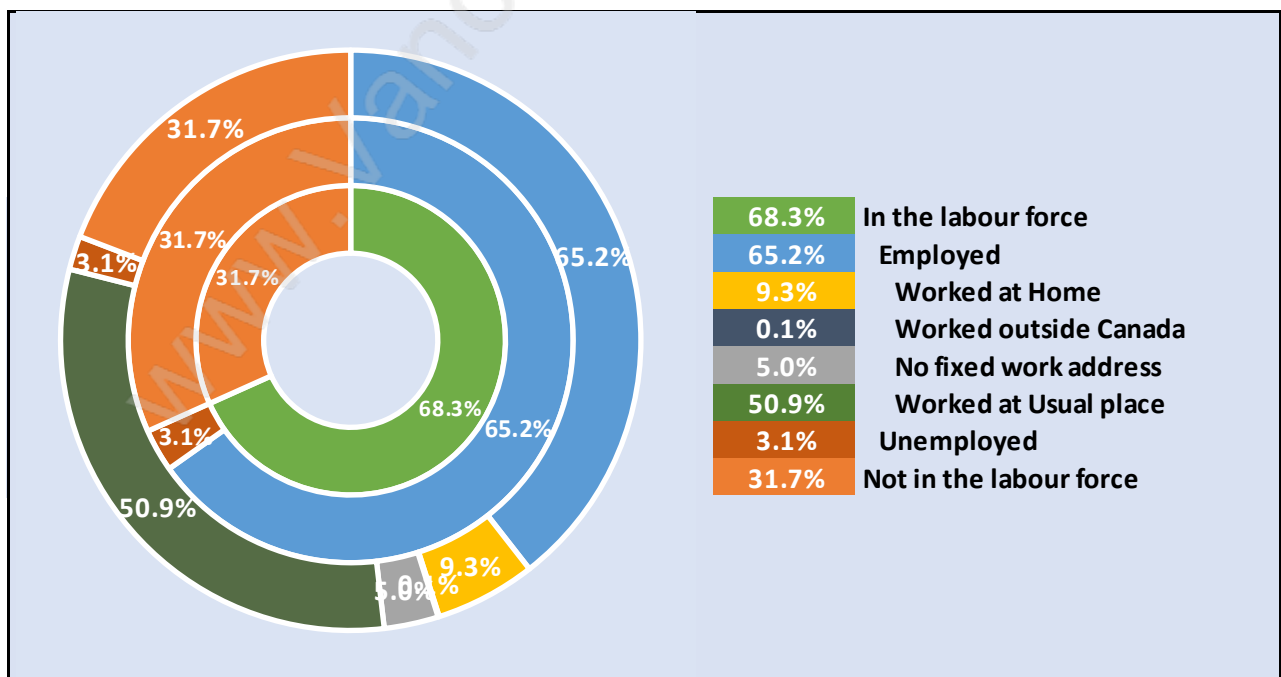

Households by Household Size in Deep Cove

Total Number of Households - 1,121

Dwellings in Deep Cove

Population Age 15+ in Deep Cove

Labour Force by Occupation in Deep Cove

Labour Force Participation in Deep Cove