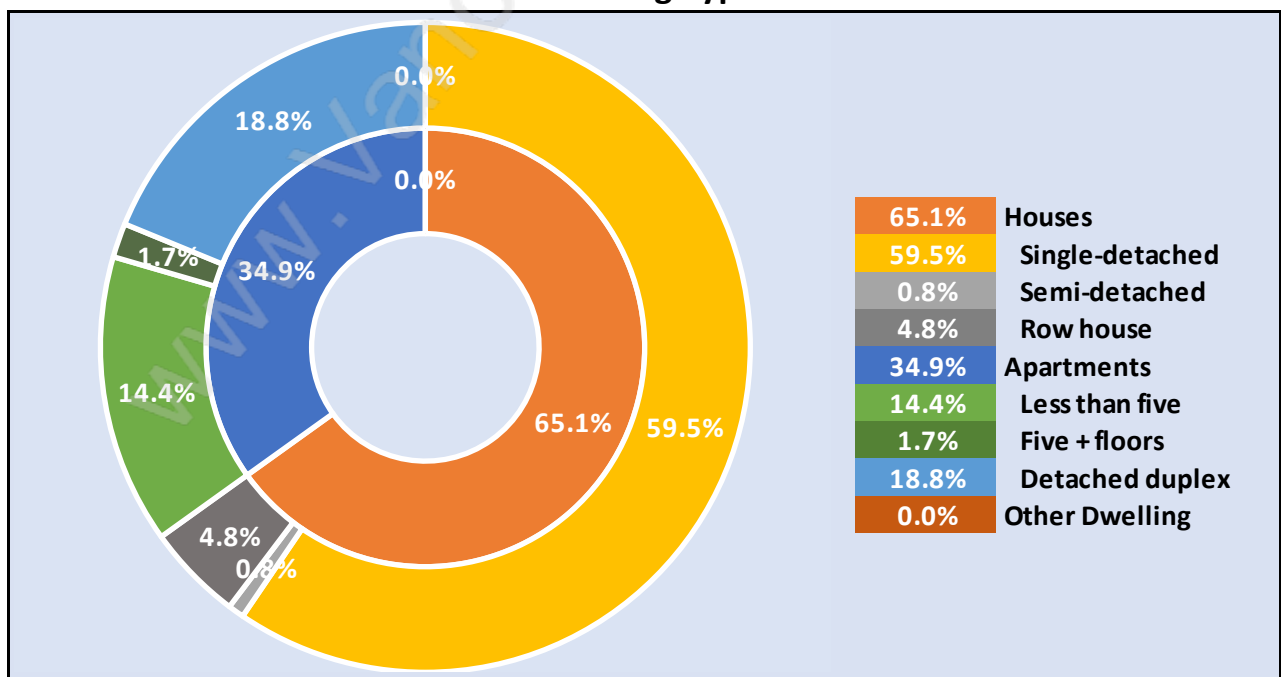

Deep Cove

Population Trends in Deep Cove

Population by Age in Deep Cove

Population Age 15+ by Income Status in Deep Cove

Total Population Age 15 - 2,611

Households by Income in Deep Cove

Total Number of Households - 1,121 / Average Household Income - \$131,819

Families in Deep Cove

Average Persons per Family - 3.1

Children at Home in Deep Cove

Total Number of Children at Home - 933

Family Structure in Deep Cove

Total Number of Families - 832 / Average Persons per Family - 3.1

Households by Household Size in Deep Cove

Total Number of Households - 1,121

Dwellings in Deep Cove

Population Age 15+ in Deep Cove

Labour Force by Occupation in Deep Cove

Labour Force Participation in Deep Cove

Travel To Work in (from) Deep Cove

Occupied Dwellings by Structure Type in Deep Cove

Dominant Bulding Type - Houses

Private Dwellings by Period of Construction in Deep Cove

Dominant Period of Construction - 1961-1980