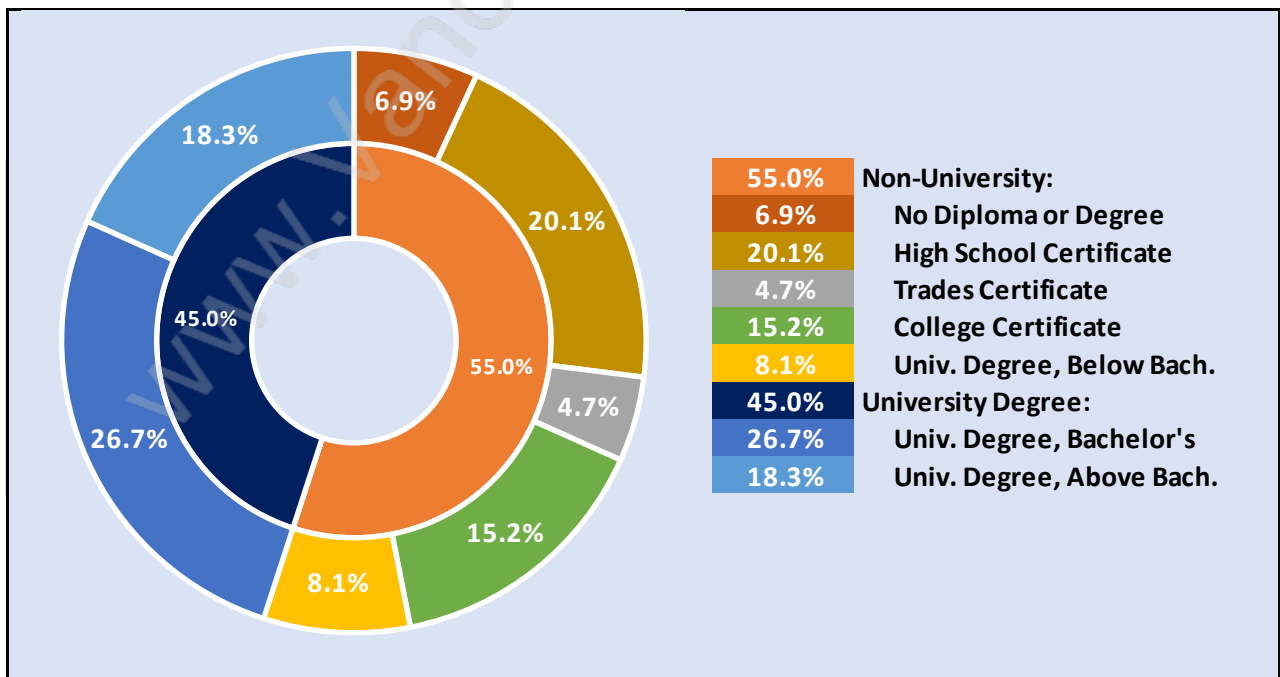

Deep Cove

Population Trends in Deep Cove

Population by Age in Deep Cove

Population Age 15+ by Income Status in Deep Cove

Total Population Age 15 - 2,611

Households by Income in Deep Cove

Total Number of Households - 1,121 / Average Household Income - \$131,819

Households by Household Size in Deep Cove

Total Number of Households - 1,121

Dwellings in Deep Cove

Population Age 15+ in Deep Cove

Labour Force by Occupation in Deep Cove

Labour Force Participation in Deep Cove