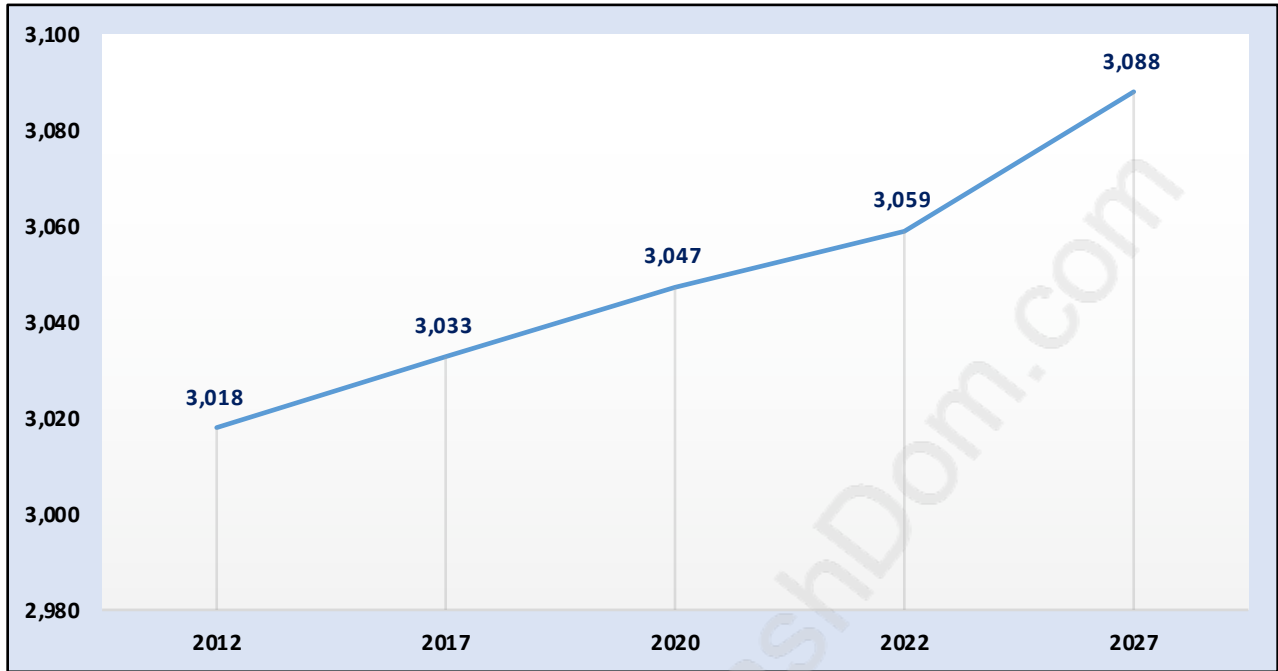

Deep Cove

Population Trends in Deep Cove

Population by Age in Deep Cove

Population Age 15+ by Income Status in Deep Cove

Total Population Age 15 - 2,611

Households by Income in Deep Cove

Total Number of Households - 1,121 / Average Household Income - \$131,819

Families in Deep Cove

Average Persons per Family - 3.1

Children at Home in Deep Cove

Total Number of Children at Home - 933

Family Structure in Deep Cove

Total Number of Families - 832 / Average Persons per Family - 3.1