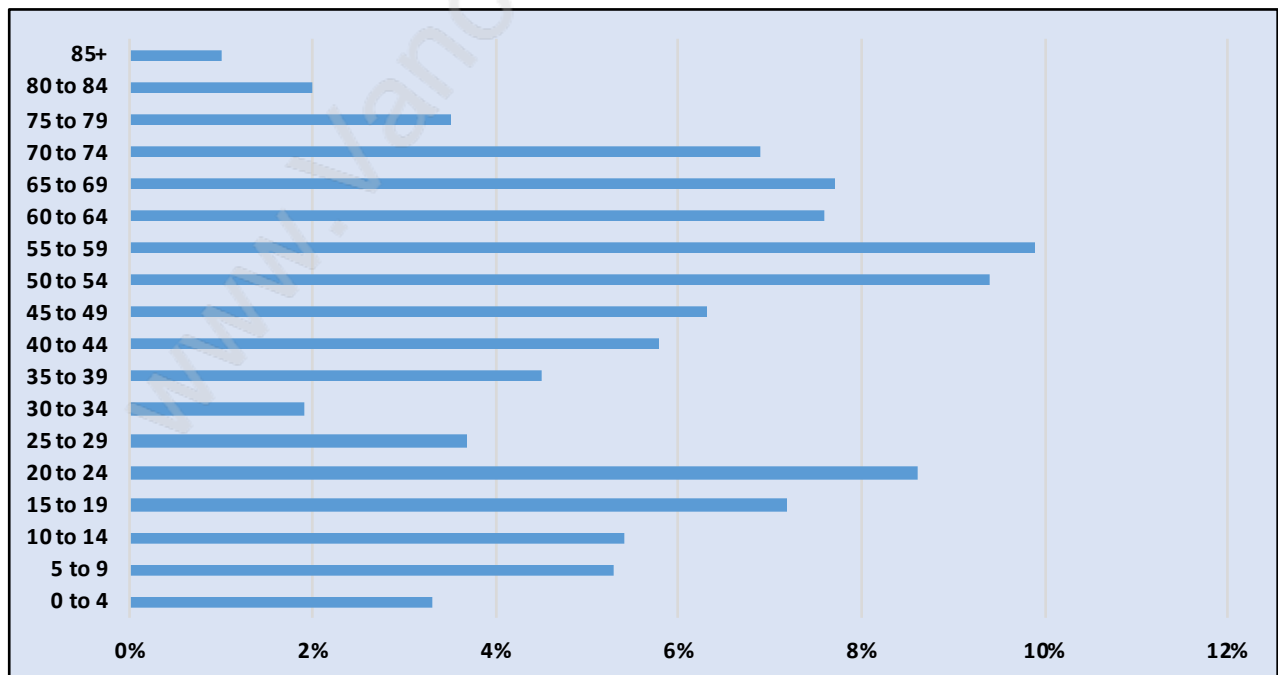

Deep Cove

Population Trends in Deep Cove

Population by Age in Deep Cove

Population Age 15+ by Income Status in Deep Cove

Total Population Age 15 - 2,611

Households by Income in Deep Cove

Total Number of Households - 1,121 / Average Household Income - \$131,819

Families in Deep Cove

Average Persons per Family - 3.1

Children at Home in Deep Cove

Total Number of Children at Home - 933

Family Structure in Deep Cove

Total Number of Families - 832 / Average Persons per Family - 3.1