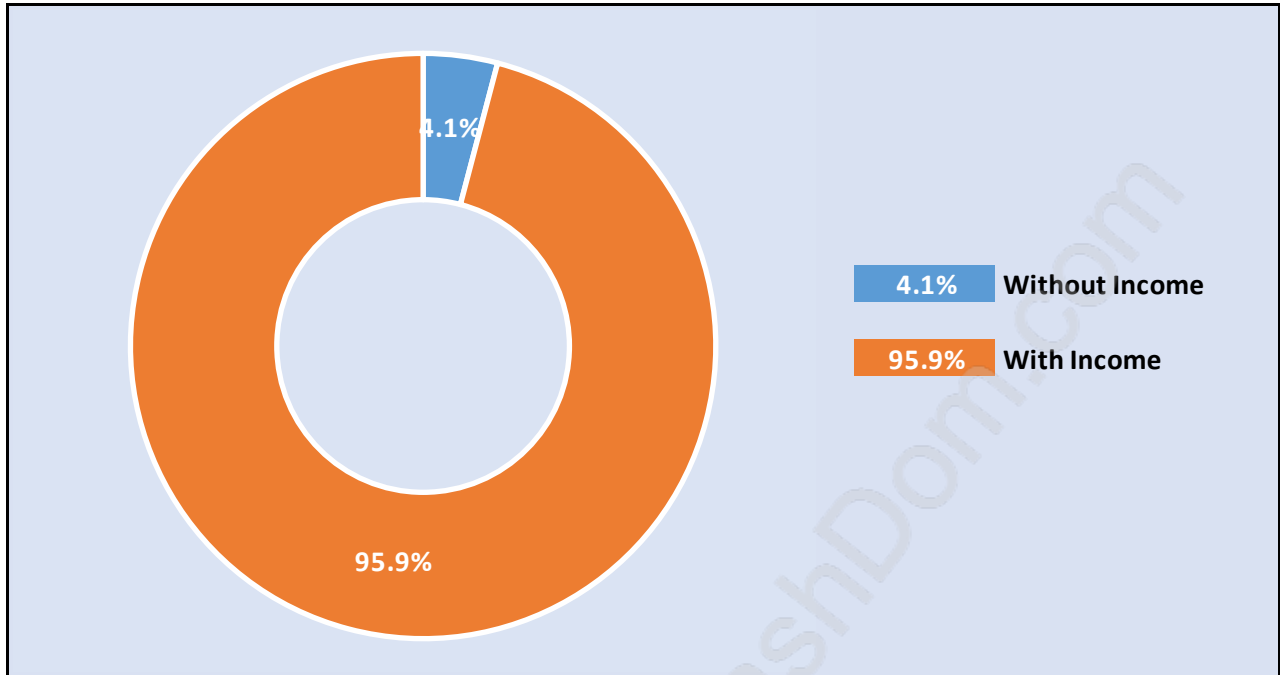

Deep Cove

Population Trends in Deep Cove

Population by Age in Deep Cove

Population Age 15+ by Income Status in Deep Cove

Total Population Age 15 - 2,611

Households by Income in Deep Cove

Total Number of Households - 1,121 / Average Household Income - \$131,819

Families in Deep Cove

Average Persons per Family - 3.1

Children at Home in Deep Cove

Total Number of Children at Home - 933

Family Structure in Deep Cove

Total Number of Families - 832 / Average Persons per Family - 3.1