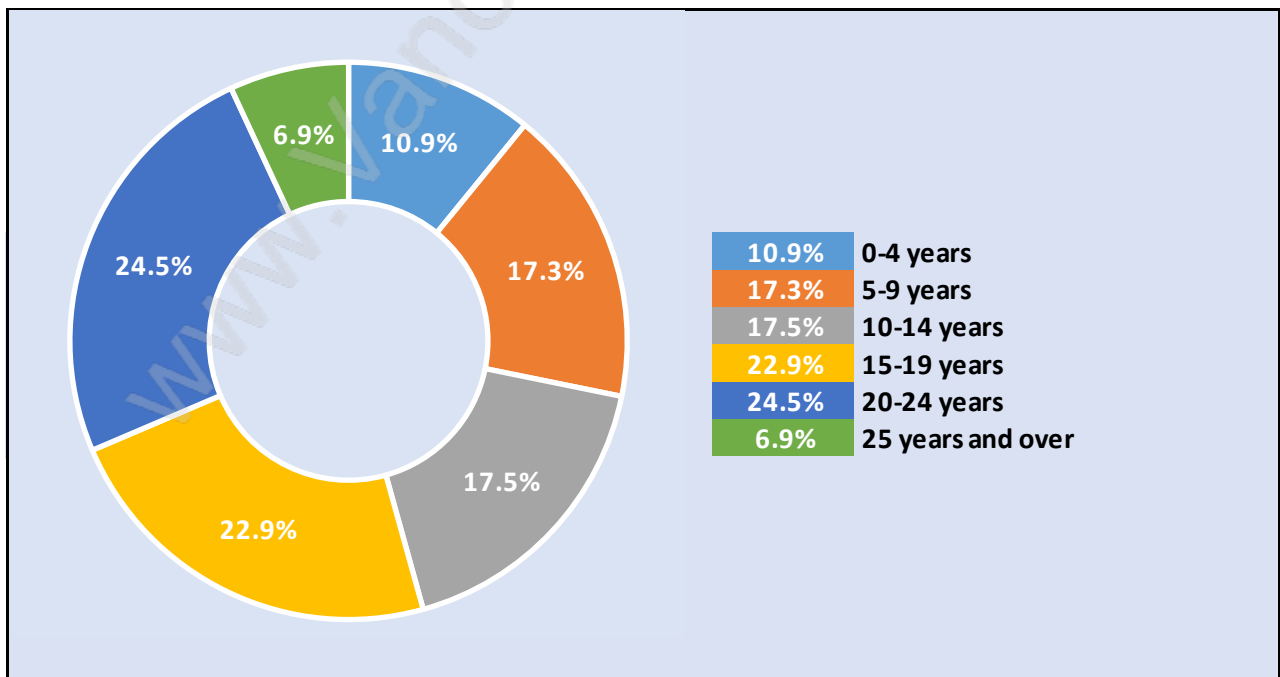

Deep Cove

Population Trends in Deep Cove

Population by Age in Deep Cove

Population Age 15+ by Income Status in Deep Cove

Total Population Age 15 - 2,611

Households by Income in Deep Cove

Total Number of Households - 1,121 / Average Household Income - \$131,819

Families in Deep Cove

Average Persons per Family - 3.1

Children at Home in Deep Cove

Total Number of Children at Home - 933

Family Structure in Deep Cove

Total Number of Families - 832 / Average Persons per Family - 3.1