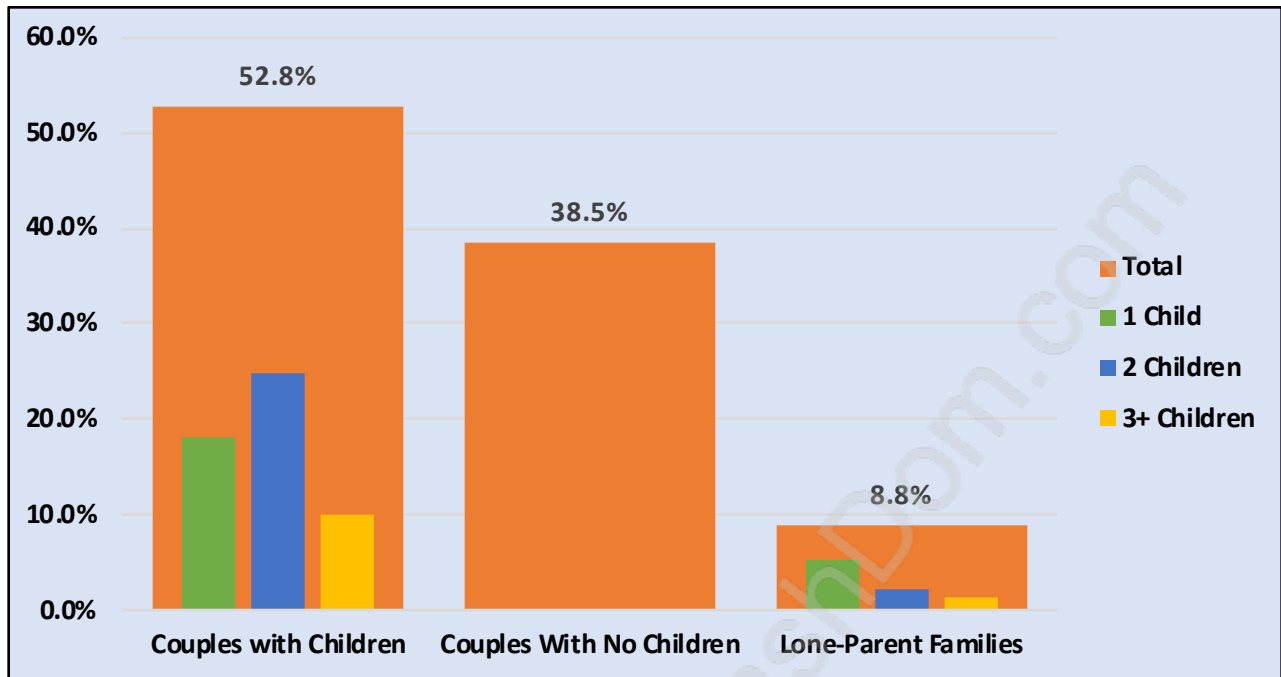

Deep Cove

Population Trends in Deep Cove

Population by Age in Deep Cove

Population Age 15+ by Income Status in Deep Cove

Total Population Age 15 - 2,611

Households by Income in Deep Cove

Total Number of Households - 1,121 / Average Household Income - \$131,819

Families in Deep Cove

Average Persons per Family - 3.1

Children at Home in Deep Cove

Total Number of Children at Home - 933

Family Structure in Deep Cove

Total Number of Families - 832 / Average Persons per Family - 3.1

Households by Household Size in Deep Cove

Total Number of Households - 1,121

Dwellings in Deep Cove

Population Age 15+ in Deep Cove

Labour Force by Occupation in Deep Cove

Labour Force Participation in Deep Cove