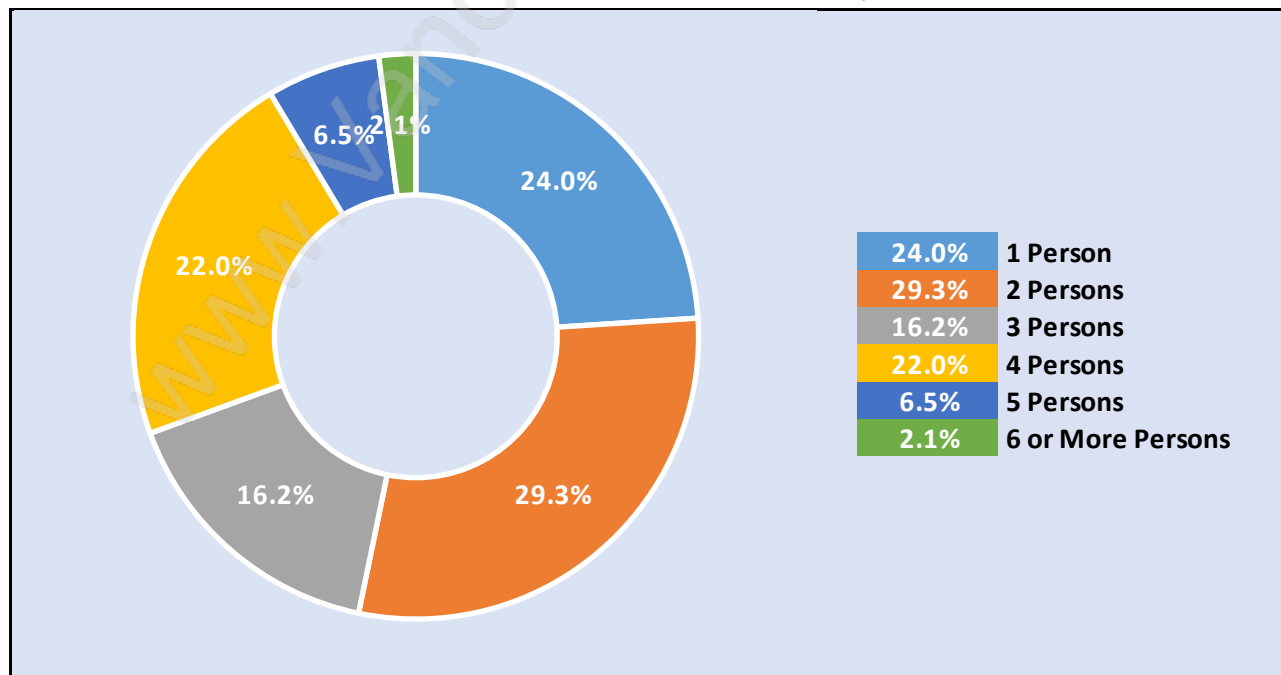

Deep Cove

Population Trends in Deep Cove

Population by Age in Deep Cove

Population Age 15+ by Income Status in Deep Cove

Total Population Age 15 - 2,611

Households by Income in Deep Cove

Total Number of Households - 1,121 / Average Household Income - \$131,819

Families in Deep Cove

Average Persons per Family - 3.1

Children at Home in Deep Cove

Total Number of Children at Home - 933

Family Structure in Deep Cove

Total Number of Families - 832 / Average Persons per Family - 3.1

Households by Household Size in Deep Cove

Total Number of Households - 1,121

Dwellings in Deep Cove

Population Age 15+ in Deep Cove

Labour Force by Occupation in Deep Cove

Labour Force Participation in Deep Cove