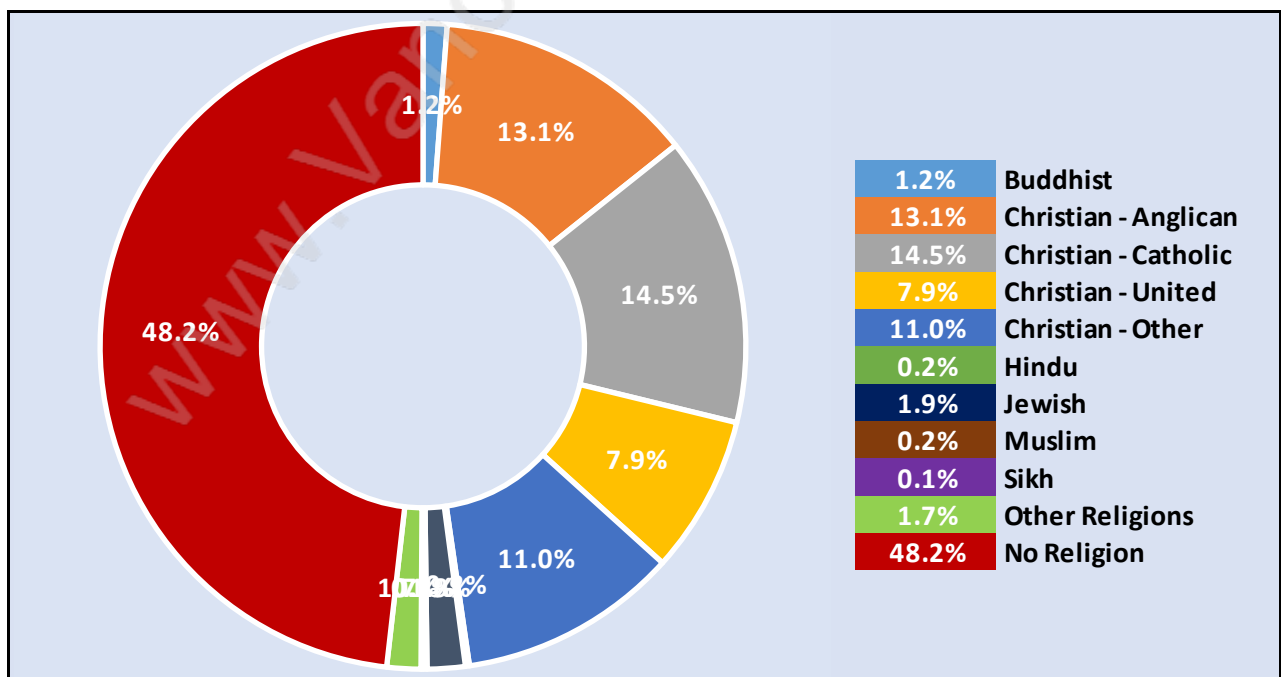

Population by Religion in Deep Cove