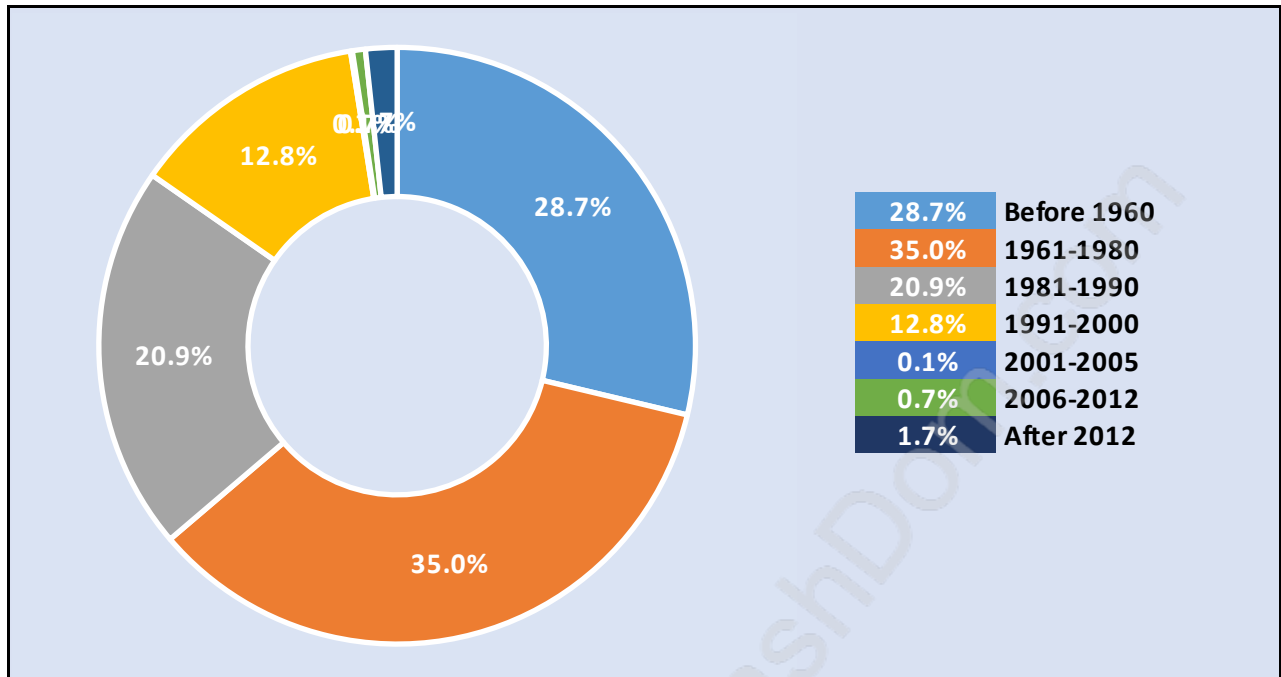

Travel To Work in (from) Deep Cove

Occupied Dwellings by Structure Type in Deep Cove

Dominant Bulding Type - Houses

Private Dwellings by Period of Construction in Deep Cove

Dominant Period of Construction - 1961-1980