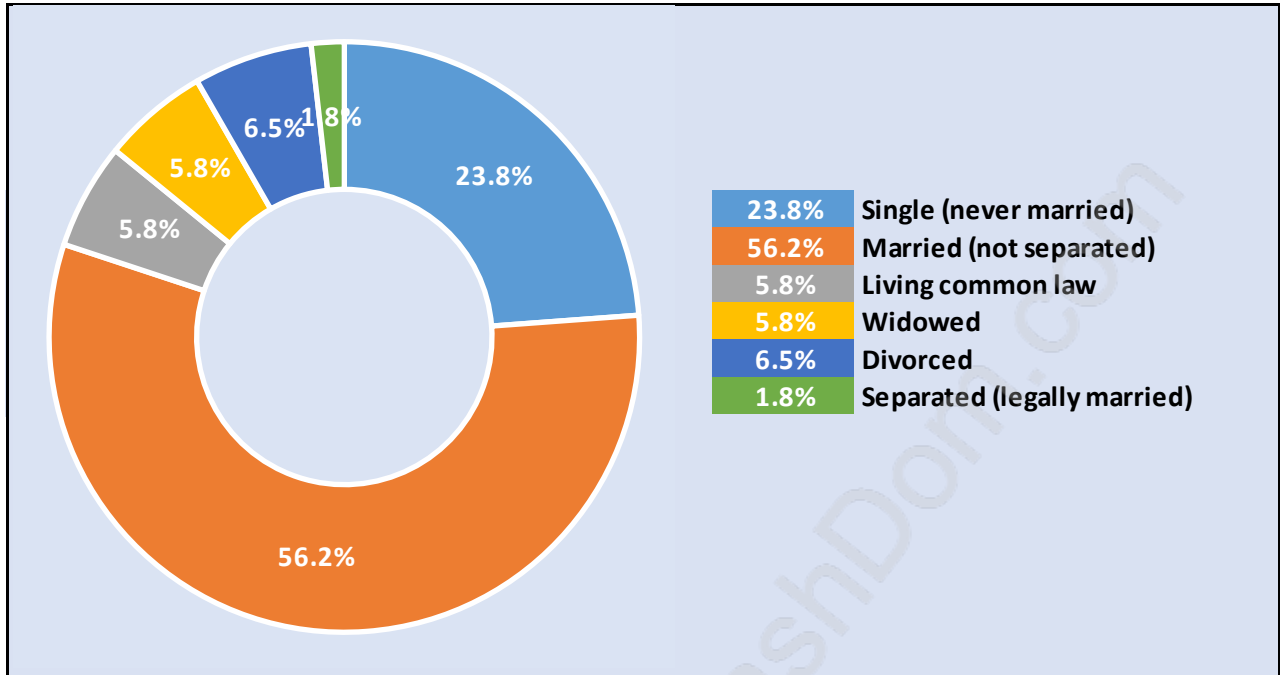

Deep Cove

Population Trends in Deep Cove

Population by Age in Deep Cove

Population Age 15+ by Income Status in Deep Cove

Total Population Age 15 - 2,611

Households by Income in Deep Cove

Total Number of Households - 1,121 / Average Household Income - \$131,819

Families in Deep Cove

Average Persons per Family - 3.1

Children at Home in Deep Cove

Total Number of Children at Home - 933

Family Structure in Deep Cove

Total Number of Families - 832 / Average Persons per Family - 3.1

Households by Household Size in Deep Cove

Total Number of Households - 1,121

Dwellings in Deep Cove

Population Age 15+ in Deep Cove

Labour Force by Occupation in Deep Cove

Labour Force Participation in Deep Cove