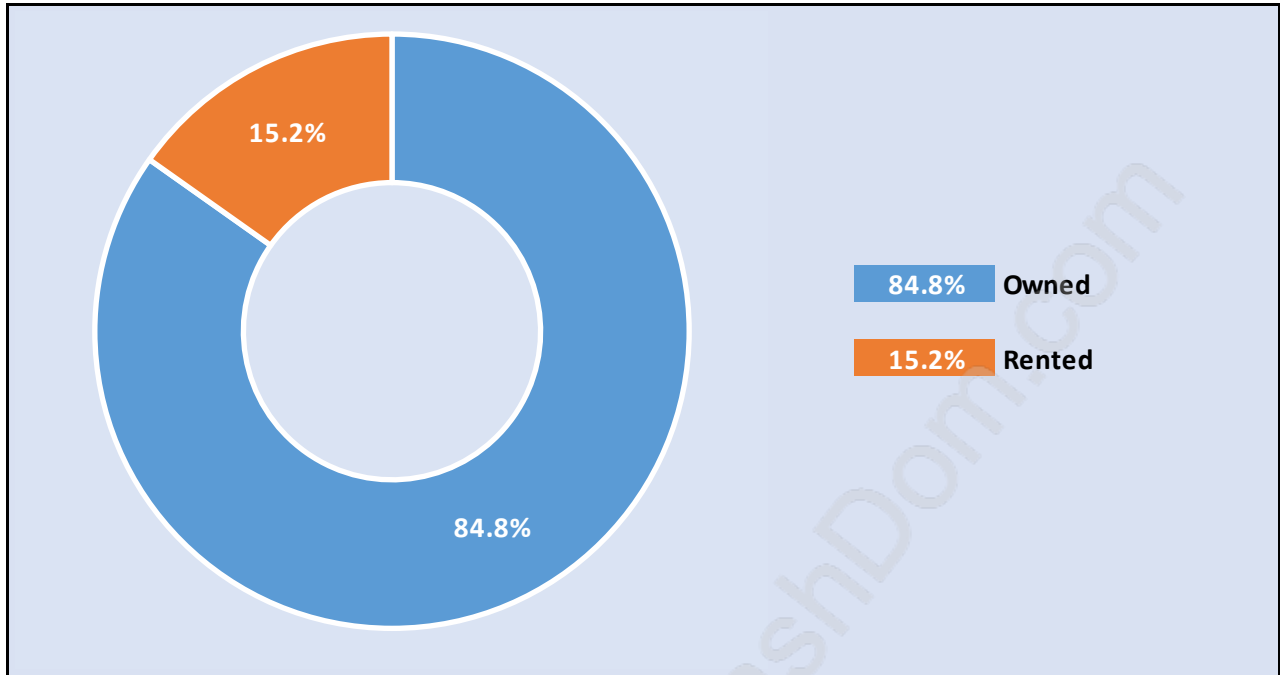

Deep Cove

Population Trends in Deep Cove

Population by Age in Deep Cove

Population Age 15+ by Income Status in Deep Cove

Total Population Age 15 - 2,611

Households by Income in Deep Cove

Total Number of Households - 1,121 / Average Household Income - \$131,819

Families in Deep Cove

Average Persons per Family - 3.1

Children at Home in Deep Cove

Total Number of Children at Home - 933

Family Structure in Deep Cove

Total Number of Families - 832 / Average Persons per Family - 3.1

Households by Household Size in Deep Cove

Total Number of Households - 1,121

Dwellings in Deep Cove

Population Age 15+ in Deep Cove

Labour Force by Occupation in Deep Cove

Labour Force Participation in Deep Cove