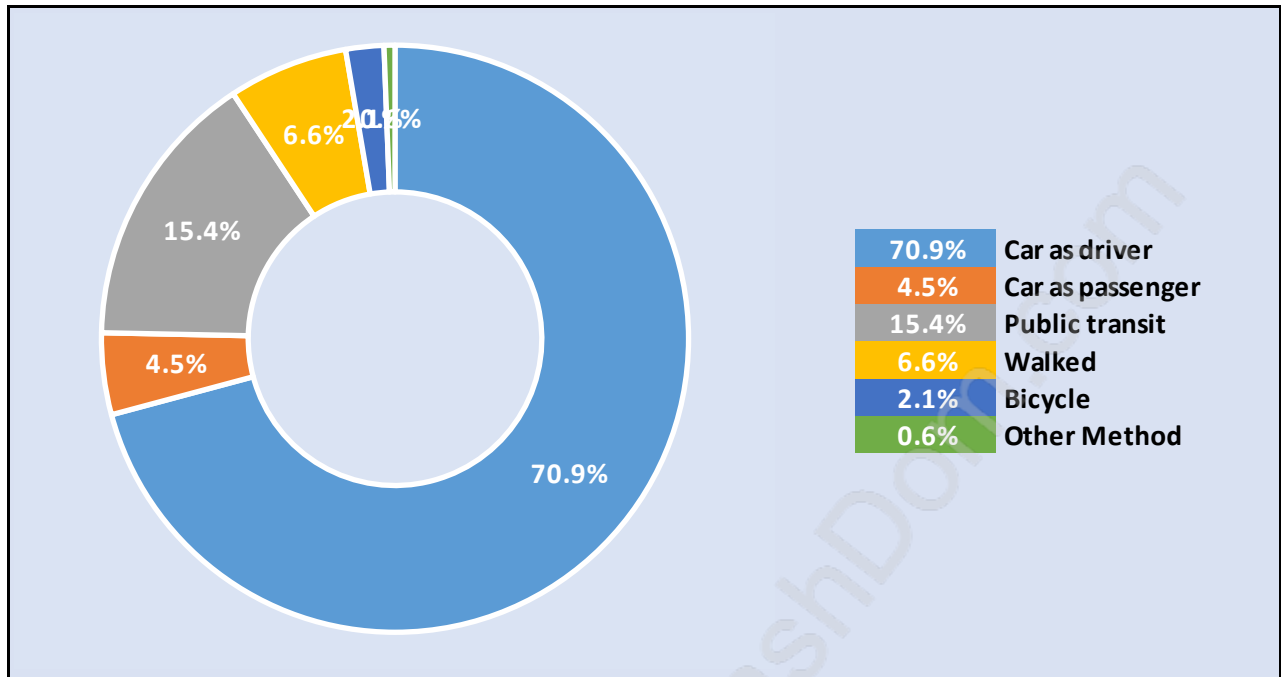

Travel To Work in (from) Deep Cove