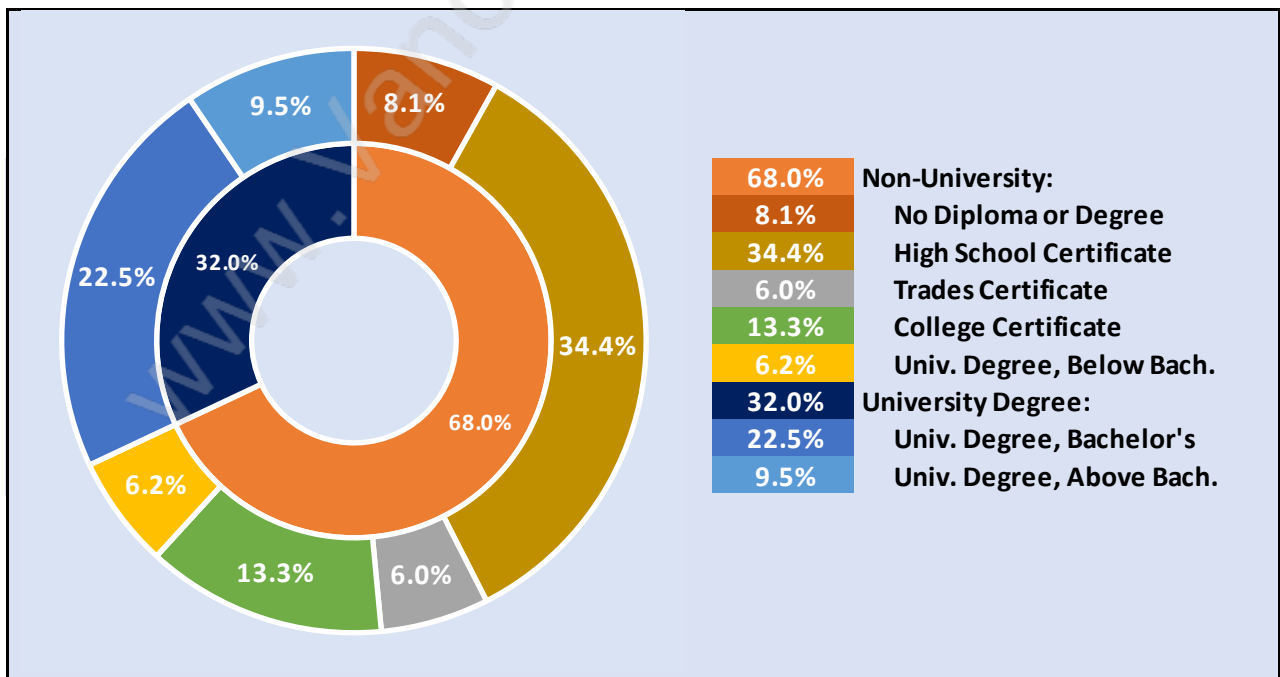

Total Number of Households - 875 / Average Household Income - \$136,323

Families in Deer Lake Place

Average Persons per Family - 3.3

Children at Home in Deer Lake Place

Total Number of Children at Home - 941

Family Structure in Deer Lake Place

Total Number of Families - 753 / Average Persons per Family - 3.3

Households by Household Size in Deer Lake Place

Total Number of Households - 875

Dwellings in Deer Lake Place

Population Age 15+ in Deer Lake Place

Labour Force by Occupation in Deer Lake Place

Labour Force Participation in Deer Lake Place

Travel To Work in (from) Deer Lake Place

Occupied Dwellings by Structure Type in Deer Lake Place