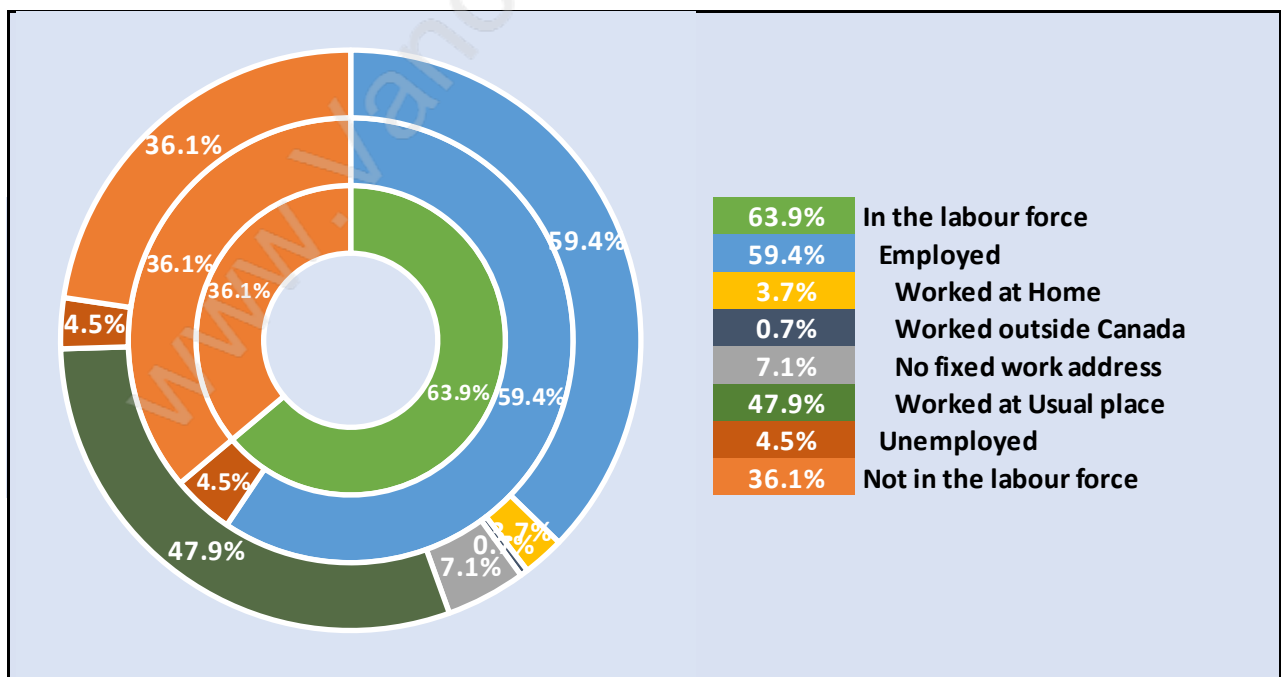

Total Number of Households - 875 / Average Household Income - \$136,323

Families in Deer Lake Place

Average Persons per Family - 3.3

Children at Home in Deer Lake Place

Total Number of Children at Home - 941

Family Structure in Deer Lake Place

Total Number of Families - 753 / Average Persons per Family - 3.3

Households by Household Size in Deer Lake Place

Total Number of Households - 875

Dwellings in Deer Lake Place

Population Age 15+ in Deer Lake Place

Labour Force by Occupation in Deer Lake Place

Labour Force Participation in Deer Lake Place

Travel To Work in (from) Deer Lake Place

Occupied Dwellings by Structure Type in Deer Lake Place