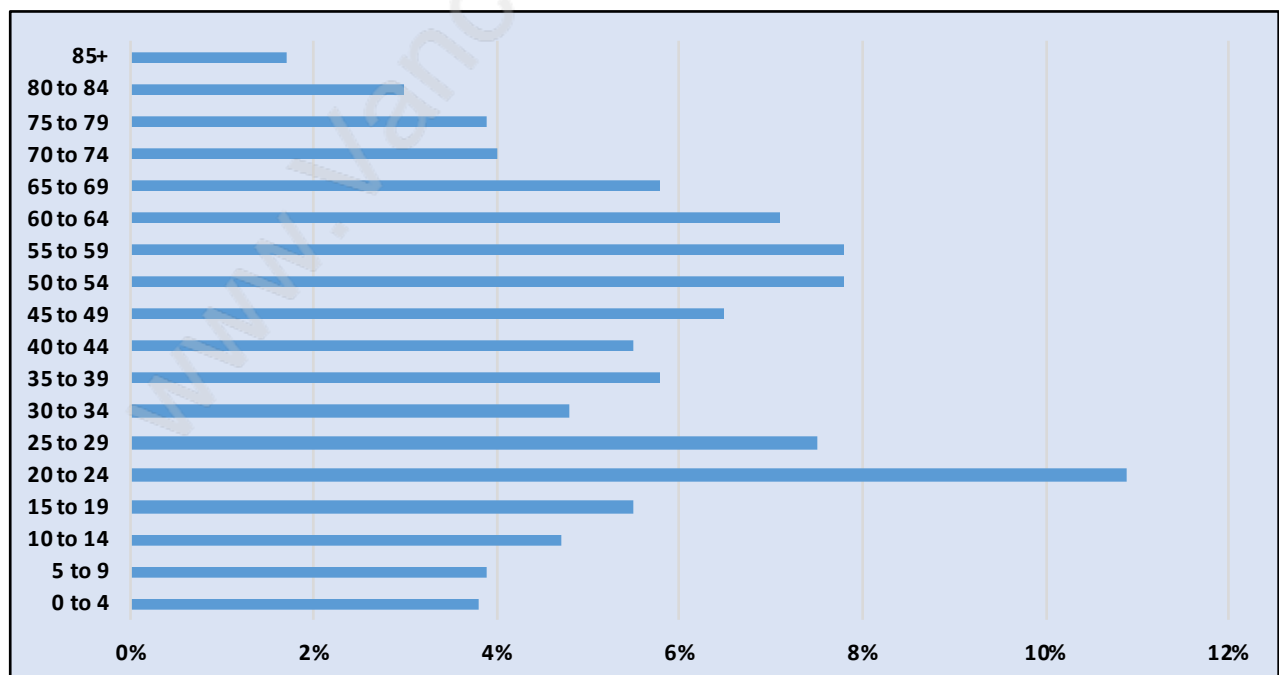

Deer Lake Place

June 2018

Population Trends in Deer Lake Place

Population by Age in Deer Lake Place

Population Age 15+ by Income Status in Deer Lake Place

Total Population Age 15 - 2,426

Households by Income in Deer Lake Place

Total Number of Households - 875 / Average Household Income - \$136,323

Families in Deer Lake Place

Average Persons per Family - 3.3

Children at Home in Deer Lake Place

Total Number of Children at Home - 941