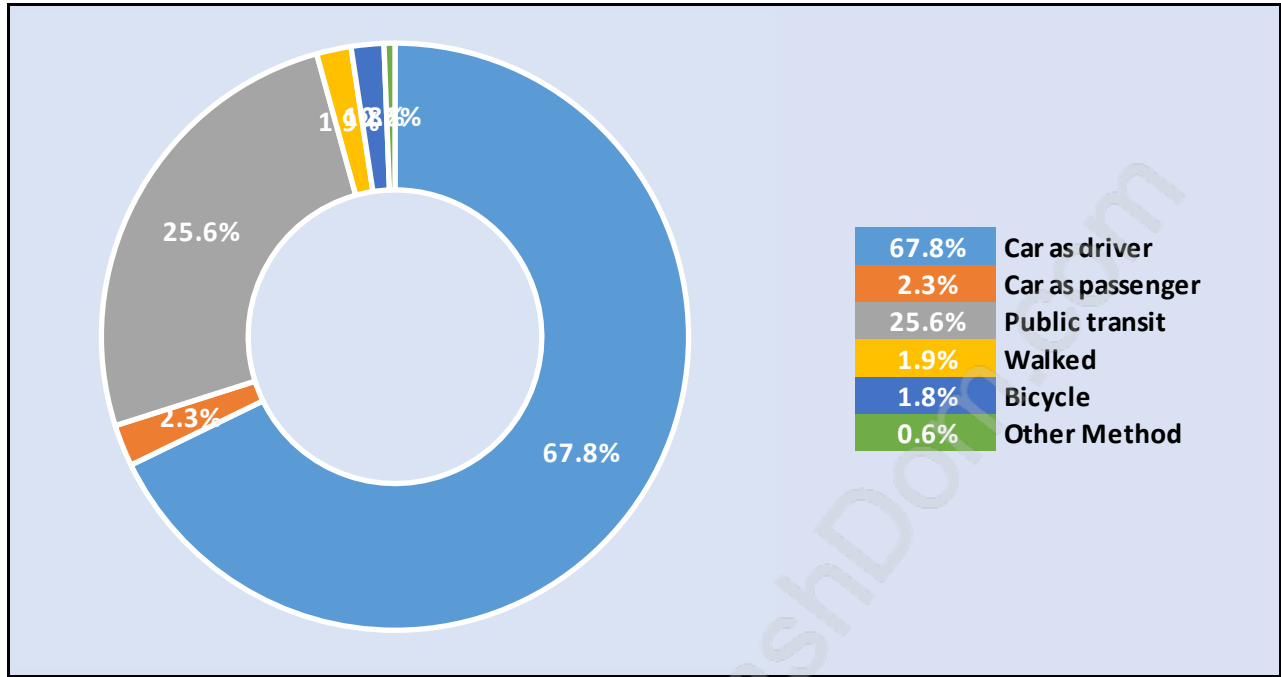

Population Age 15+ in Deer Lake Place

Labour Force by Occupation in Deer Lake Place

Labour Force Participation in Deer Lake Place

Travel To Work in (from) Deer Lake Place

Occupied Dwellings by Structure Type in Deer Lake Place