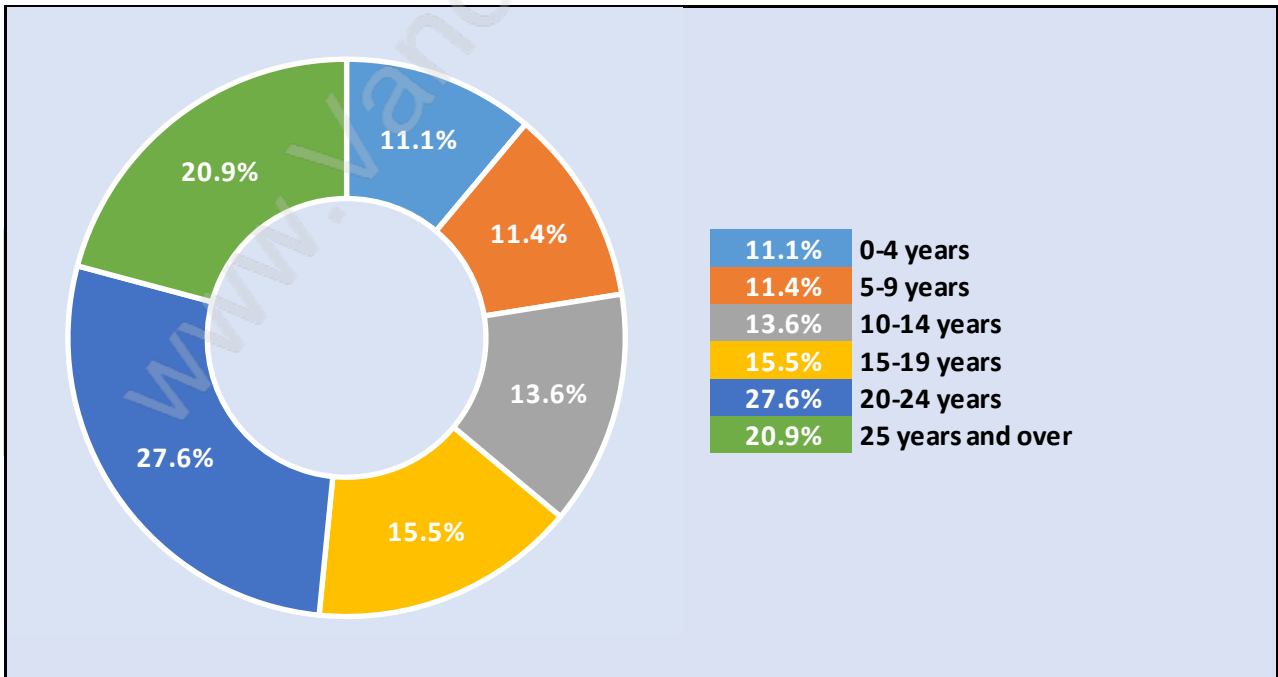

Deer Lake Place

June 2018

Population Trends in Deer Lake Place

Population by Age in Deer Lake Place

Population Age 15+ by Income Status in Deer Lake Place

Total Population Age 15 - 2,426

Households by Income in Deer Lake Place

Total Number of Households - 875 / Average Household Income - \$136,323

Families in Deer Lake Place

Average Persons per Family - 3.3

Children at Home in Deer Lake Place

Total Number of Children at Home - 941

Family Structure in Deer Lake Place

Total Number of Families - 753 / Average Persons per Family - 3.3

Households by Household Size in Deer Lake Place

Total Number of Households - 875

Dwellings in Deer Lake Place