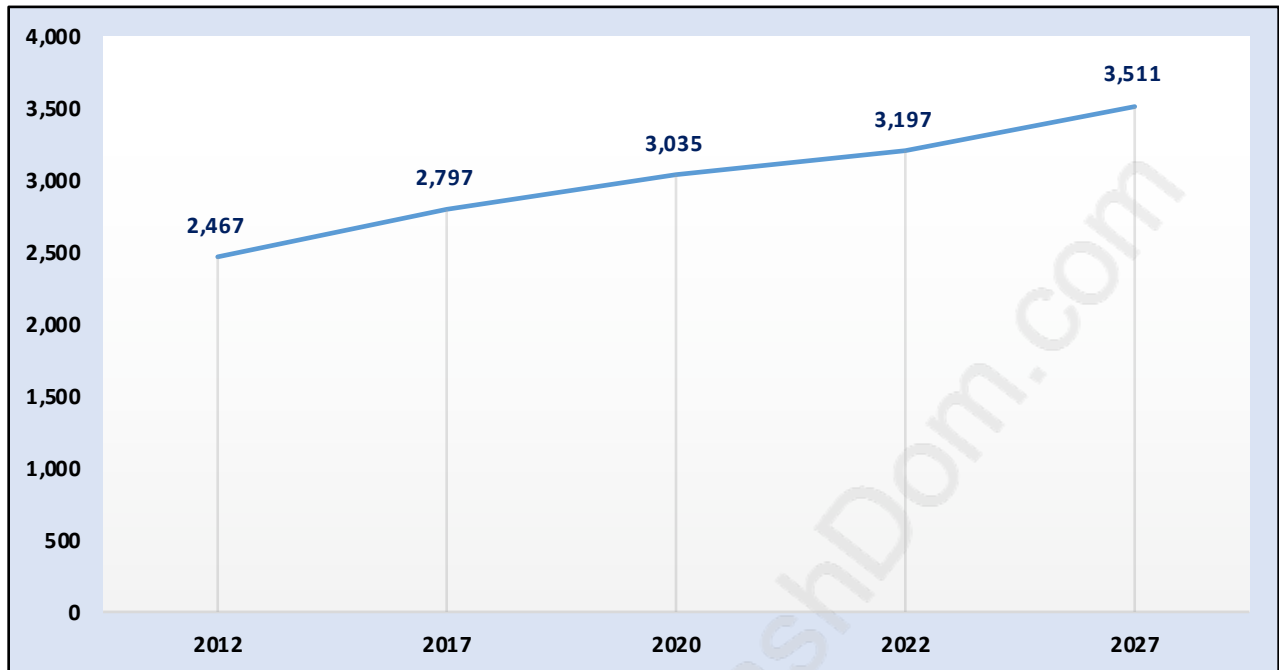

Deer Lake Place

June 2018

Population Trends in Deer Lake Place

Population by Age in Deer Lake Place

Population Age 15+ by Income Status in Deer Lake Place

Total Population Age 15 - 2,426

Households by Income in Deer Lake Place

Total Number of Households - 875 / Average Household Income - \$136,323

Families in Deer Lake Place

Average Persons per Family - 3.3

Children at Home in Deer Lake Place

Total Number of Children at Home - 941

Family Structure in Deer Lake Place

Total Number of Families - 753 / Average Persons per Family - 3.3

Households by Household Size in Deer Lake Place

Total Number of Households - 875

Dwellings in Deer Lake Place