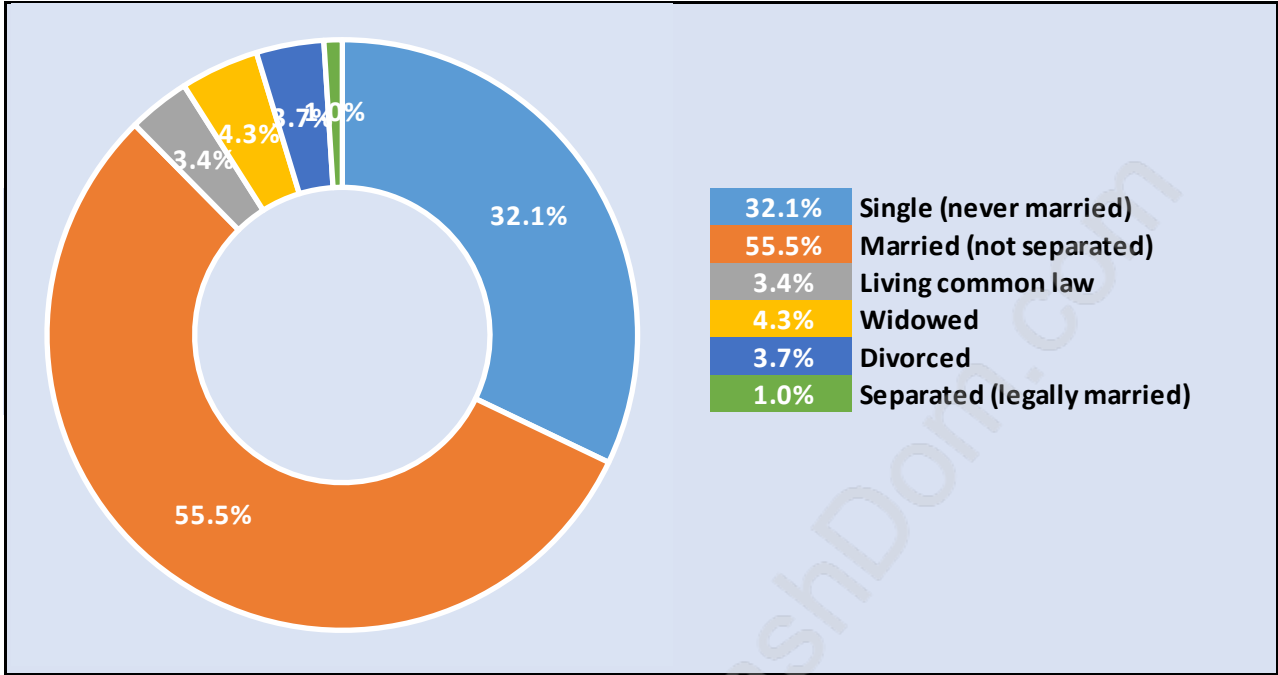

Deer Lake Place

June 2018

Population Trends in Deer Lake Place

Population by Age in Deer Lake Place

Population Age 15+ by Income Status in Deer Lake Place

Total Population Age 15 - 2,426

Households by Income in Deer Lake Place

Total Number of Households - 875 / Average Household Income - \$136,323

Families in Deer Lake Place

Average Persons per Family - 3.3

Children at Home in Deer Lake Place

Total Number of Children at Home - 941

Family Structure in Deer Lake Place

Total Number of Families - 753 / Average Persons per Family - 3.3

Households by Household Size in Deer Lake Place

Total Number of Households - 875

Dwellings in Deer Lake Place