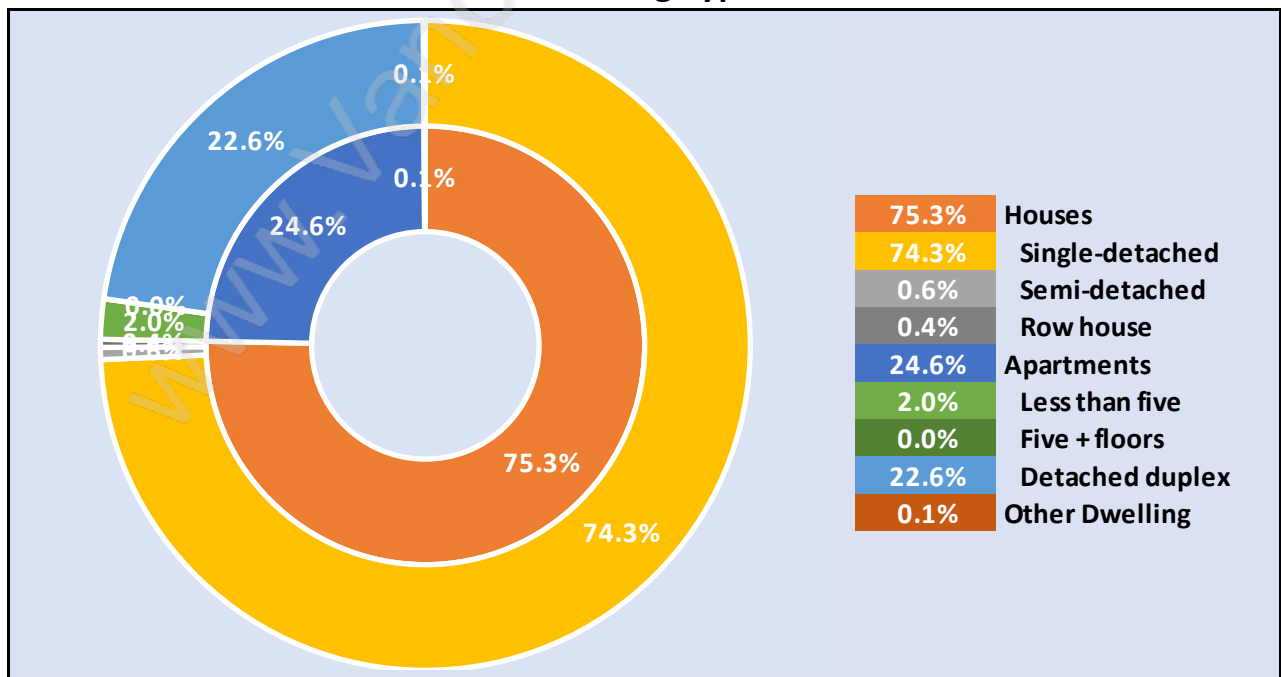

Total Number of Households - 875 / Average Household Income - \$136,323

Families in Deer Lake Place

Average Persons per Family - 3.3

Children at Home in Deer Lake Place

Total Number of Children at Home - 941

Family Structure in Deer Lake Place

Total Number of Families - 753 / Average Persons per Family - 3.3

Households by Household Size in Deer Lake Place

Total Number of Households - 875

Dwellings in Deer Lake Place

Population Age 15+ in Deer Lake Place

Labour Force by Occupation in Deer Lake Place

Labour Force Participation in Deer Lake Place

Travel To Work in (from) Deer Lake Place

Occupied Dwellings by Structure Type in Deer Lake Place

Dominant Bulding Type - Houses

Private Dwellings by Period of Construction in Deer Lake Place

Dominant Period of Construction - 1961-1980

Population by Religion in Deer Lake Place

Population by Home Languages in Deer Lake Place