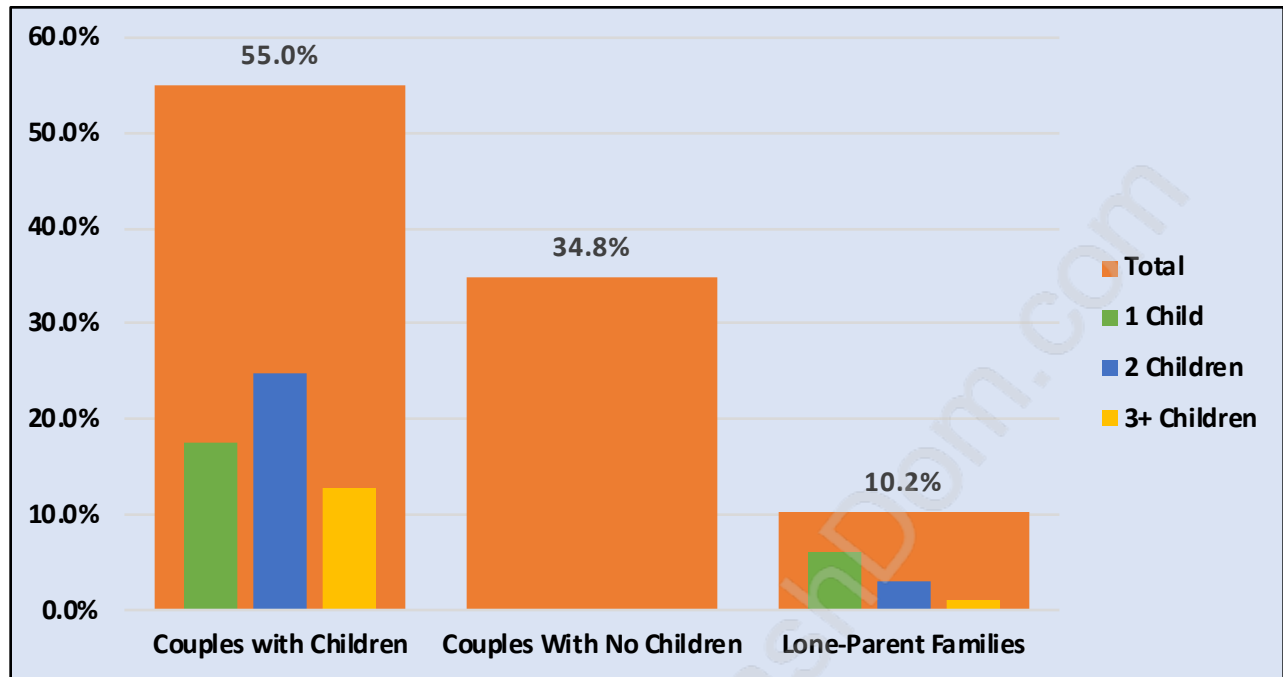

Deer Lake Place

June 2018

Population Trends in Deer Lake Place

Population by Age in Deer Lake Place

Population Age 15+ by Income Status in Deer Lake Place

Total Population Age 15 - 2,426

Households by Income in Deer Lake Place

Total Number of Households - 875 / Average Household Income - \$136,323

Families in Deer Lake Place

Average Persons per Family - 3.3

Children at Home in Deer Lake Place

Total Number of Children at Home - 941

Family Structure in Deer Lake Place

Total Number of Families - 753 / Average Persons per Family - 3.3

Households by Household Size in Deer Lake Place

Total Number of Households - 875

Dwellings in Deer Lake Place