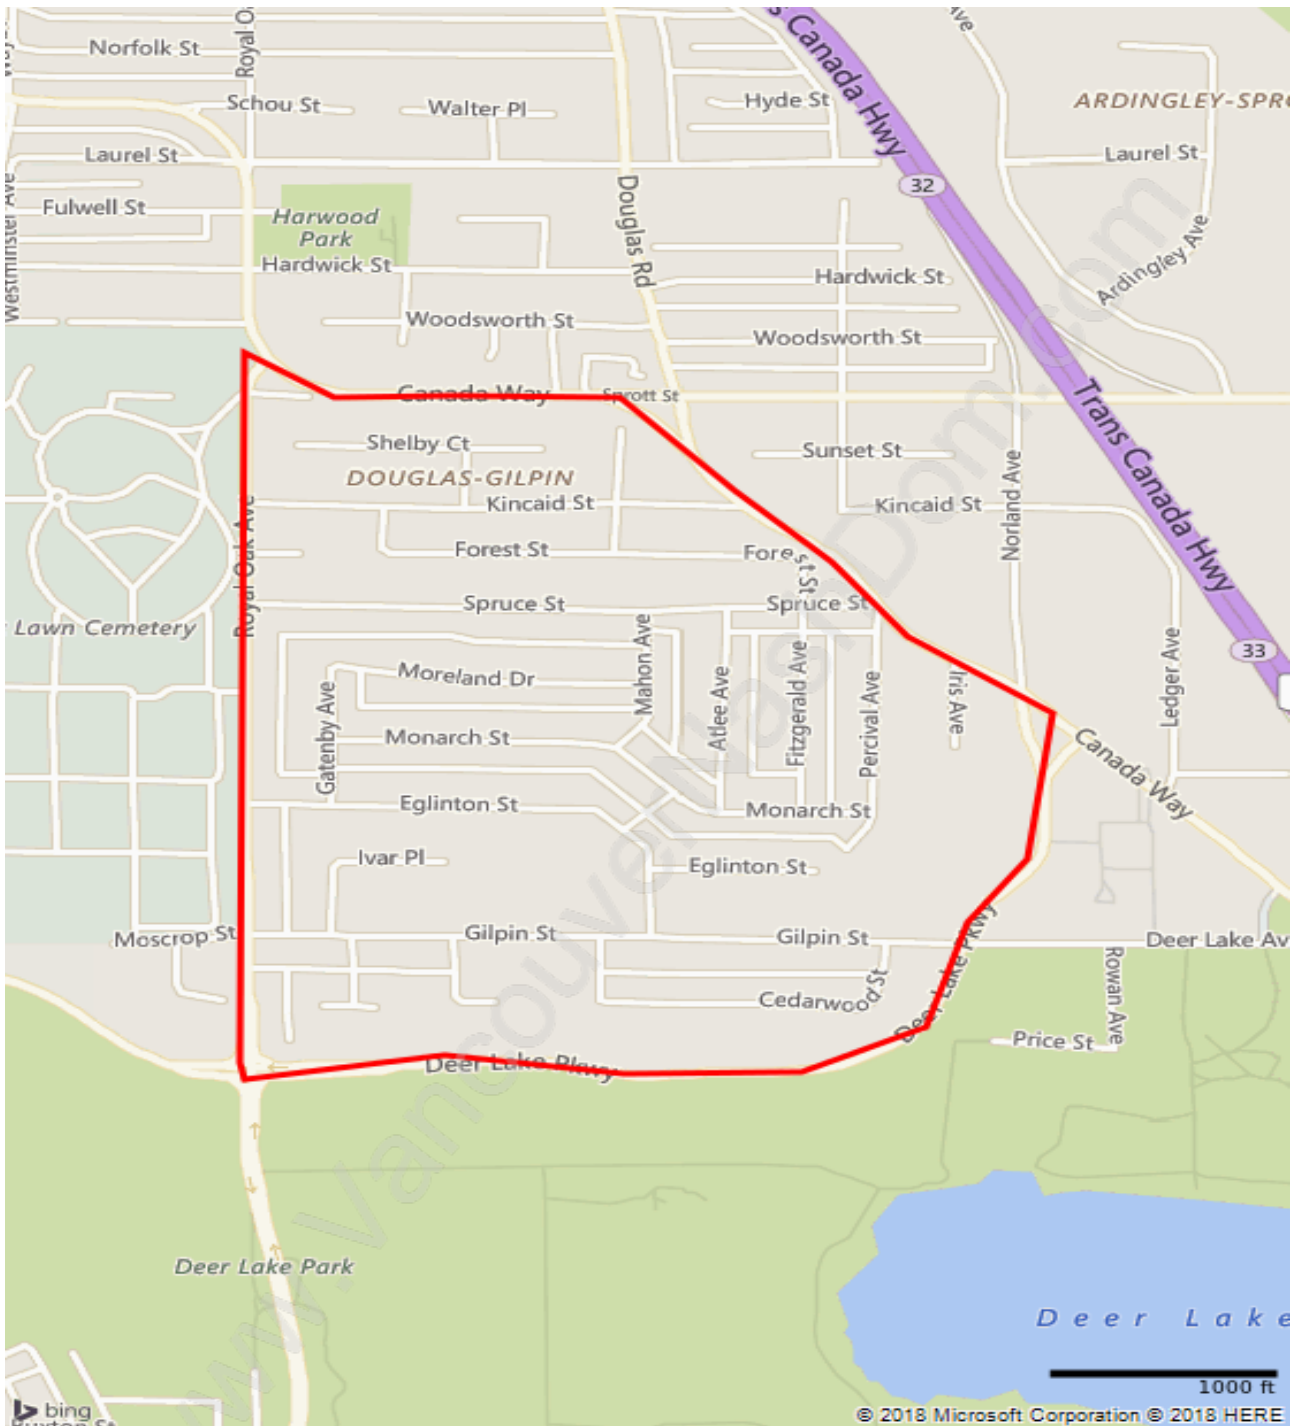

Deer Lake Place

June 2018

Population Trends in Deer Lake Place

Population by Age in Deer Lake Place

Population Age 15+ by Income Status in Deer Lake Place

Total Population Age 15 - 2,426

Households by Income in Deer Lake Place

Total Number of Households - 875 / Average Household Income - \$136,323

Families in Deer Lake Place

Average Persons per Family - 3.3

Children at Home in Deer Lake Place

Total Number of Children at Home - 941

Family Structure in Deer Lake Place

Total Number of Families - 753 / Average Persons per Family - 3.3

Households by Household Size in Deer Lake Place

Total Number of Households - 875

Dwellings in Deer Lake Place

Population Age 15+ in Deer Lake Place

Labour Force by Occupation in Deer Lake Place

Labour Force Participation in Deer Lake Place

Travel To Work in (from) Deer Lake Place

Occupied Dwellings by Structure Type in Deer Lake Place