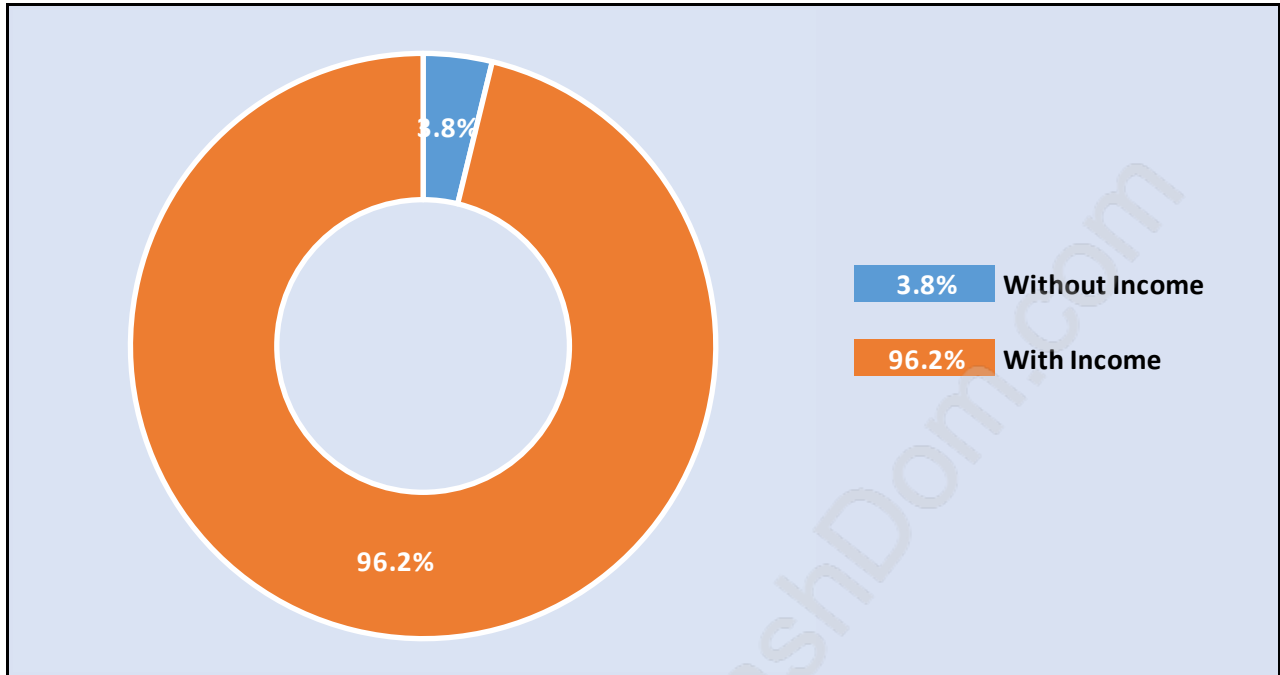

Deer Lake Place

June 2018

Population Trends in Deer Lake Place

Population by Age in Deer Lake Place

Population Age 15+ by Income Status in Deer Lake Place

Total Population Age 15 - 2,426

Households by Income in Deer Lake Place

Total Number of Households - 875 / Average Household Income - \$136,323

Families in Deer Lake Place

Average Persons per Family - 3.3

Children at Home in Deer Lake Place

Total Number of Children at Home - 941