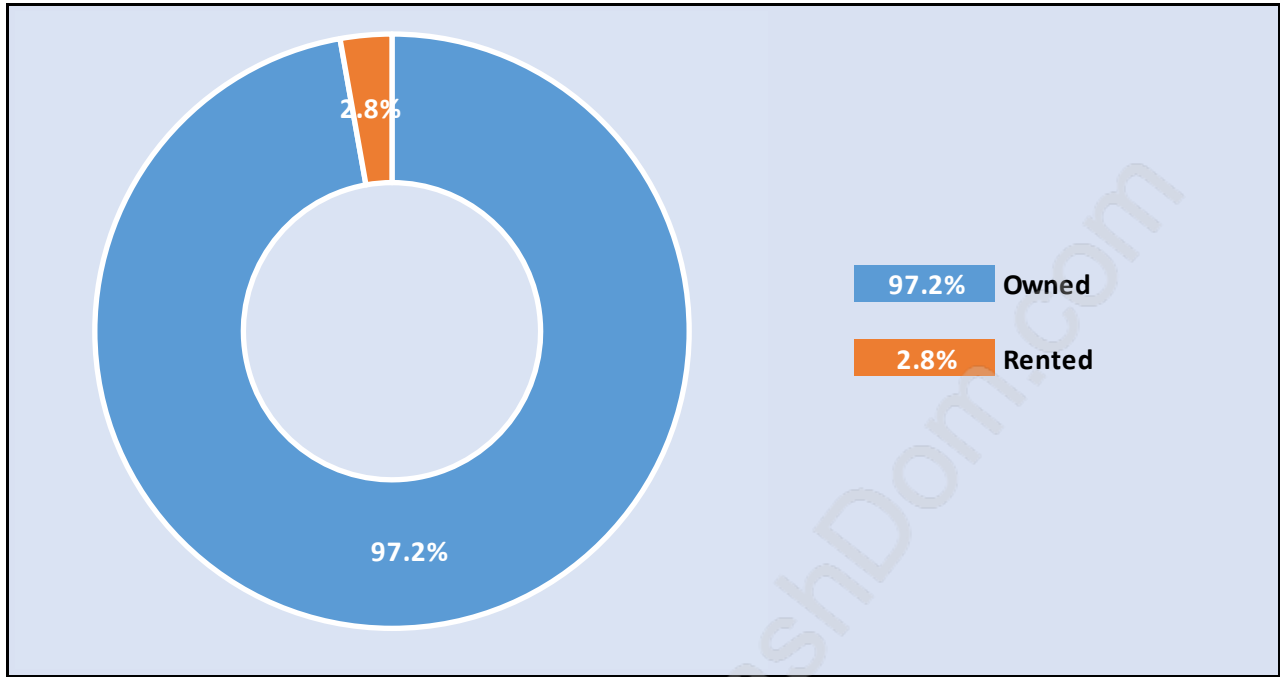

Deer Lake Place

June 2018

Population Trends in Deer Lake Place

Population by Age in Deer Lake Place

Population Age 15+ by Income Status in Deer Lake Place

Total Population Age 15 - 2,426

Households by Income in Deer Lake Place

Total Number of Households - 875 / Average Household Income - \$136,323

Families in Deer Lake Place

Average Persons per Family - 3.3

Children at Home in Deer Lake Place

Total Number of Children at Home - 941

Family Structure in Deer Lake Place

Total Number of Families - 753 / Average Persons per Family - 3.3

Households by Household Size in Deer Lake Place

Total Number of Households - 875

Dwellings in Deer Lake Place

Population Age 15+ in Deer Lake Place

Labour Force by Occupation in Deer Lake Place

Labour Force Participation in Deer Lake Place

Travel To Work in (from) Deer Lake Place

Occupied Dwellings by Structure Type in Deer Lake Place