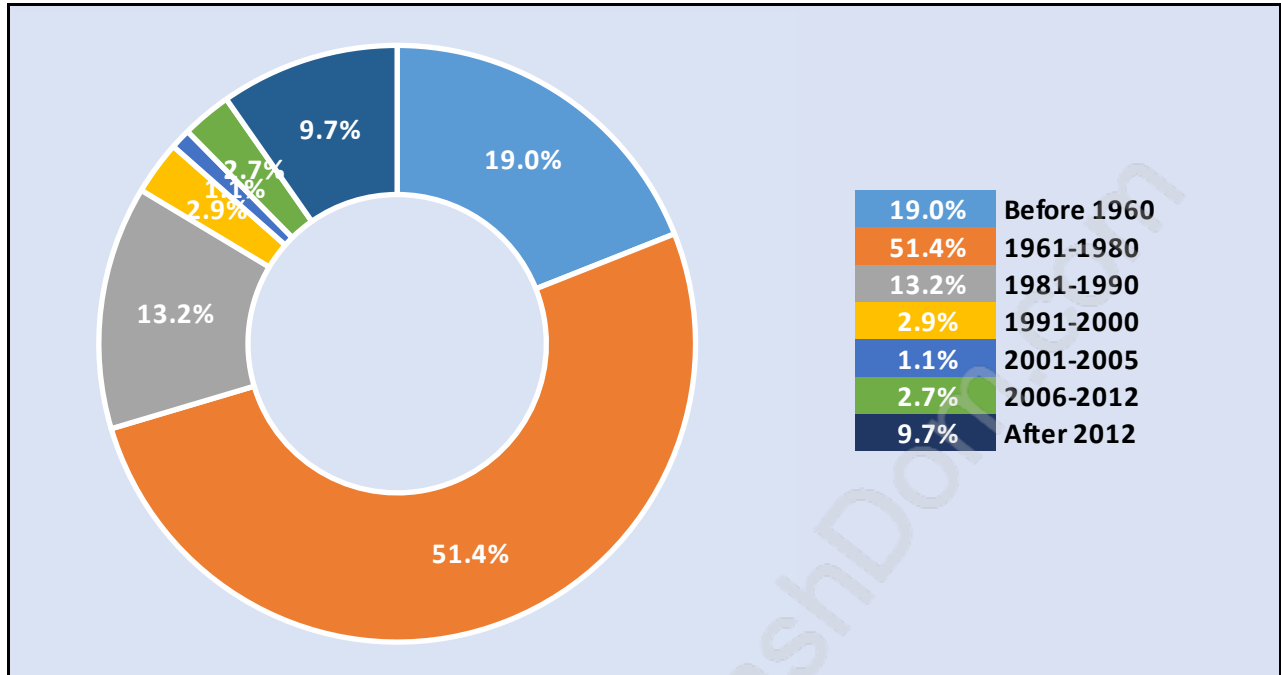

Population Age 15+ in Deer Lake Place

Labour Force by Occupation in Deer Lake Place

Labour Force Participation in Deer Lake Place

Travel To Work in (from) Deer Lake Place

Occupied Dwellings by Structure Type in Deer Lake Place

Dominant Bulding Type - Houses

Private Dwellings by Period of Construction in Deer Lake Place

Dominant Period of Construction - 1961-1980

Population by Religion in Deer Lake Place

Population by Home Languages in Deer Lake Place