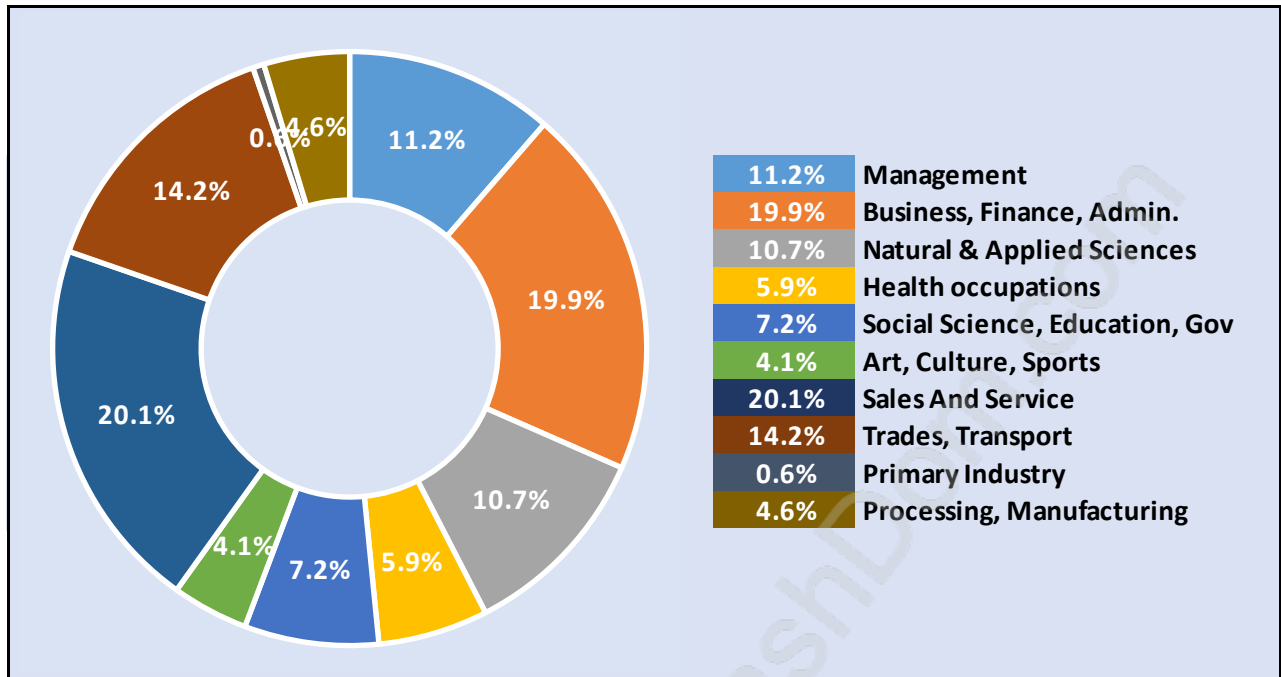

Family Structure in Deer Lake Place

Total Number of Families - 753 / Average Persons per Family - 3.3

Households by Household Size in Deer Lake Place

Total Number of Households - 875

Dwellings in Deer Lake Place

Population Age 15+ in Deer Lake Place

Labour Force by Occupation in Deer Lake Place

Labour Force Participation in Deer Lake Place

Travel To Work in (from) Deer Lake Place

Occupied Dwellings by Structure Type in Deer Lake Place