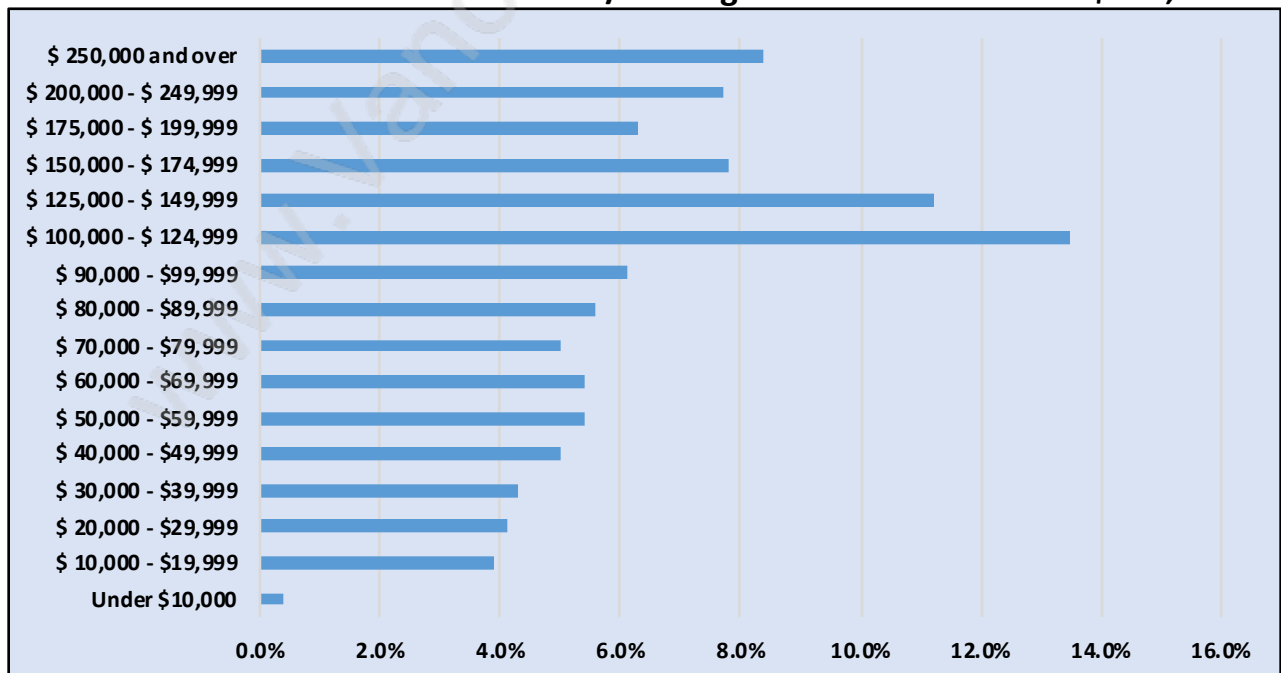

Deer Lake Place

June 2018

Population Trends in Deer Lake Place

Population by Age in Deer Lake Place

Population Age 15+ by Income Status in Deer Lake Place

Total Population Age 15 - 2,426

Households by Income in Deer Lake Place

Total Number of Households - 875 / Average Household Income - \$136,323

Families in Deer Lake Place

Average Persons per Family - 3.3

Children at Home in Deer Lake Place

Total Number of Children at Home - 941