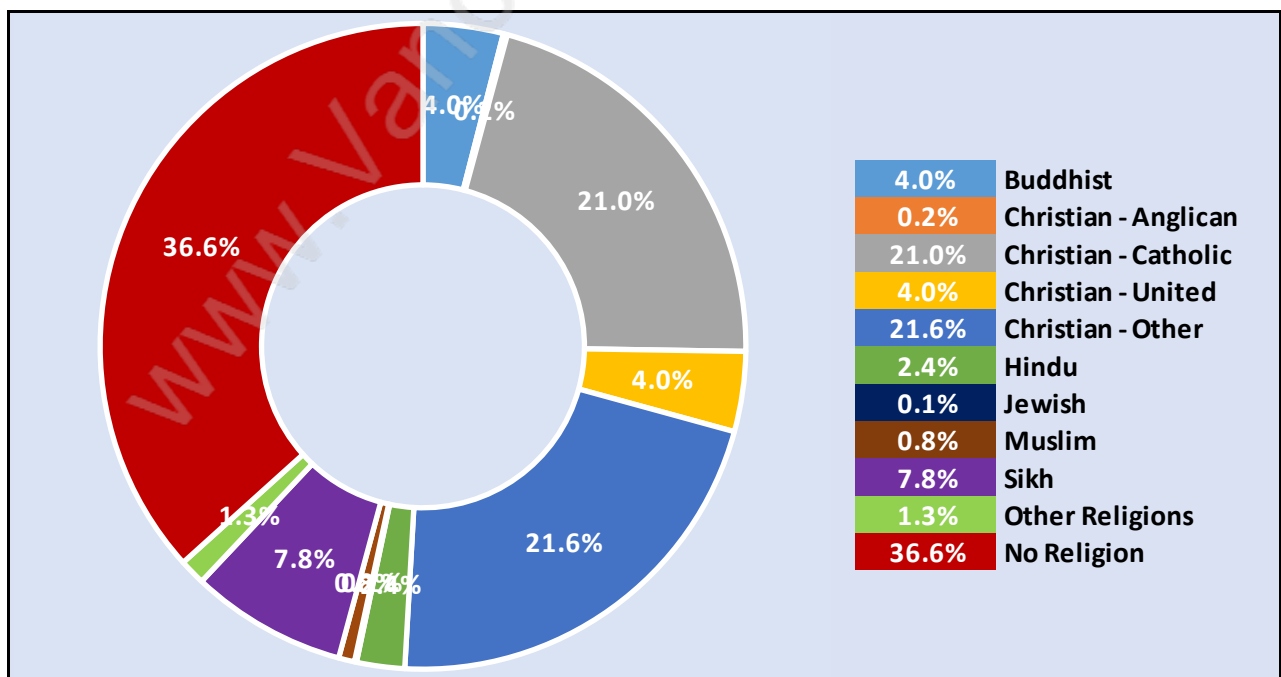

Population Age 15+ in Deer Lake Place

Labour Force by Occupation in Deer Lake Place

Labour Force Participation in Deer Lake Place

Travel To Work in (from) Deer Lake Place

Occupied Dwellings by Structure Type in Deer Lake Place

Dominant Bulding Type - Houses

Private Dwellings by Period of Construction in Deer Lake Place

Dominant Period of Construction - 1961-1980

Population by Religion in Deer Lake Place

Population by Home Languages in Deer Lake Place