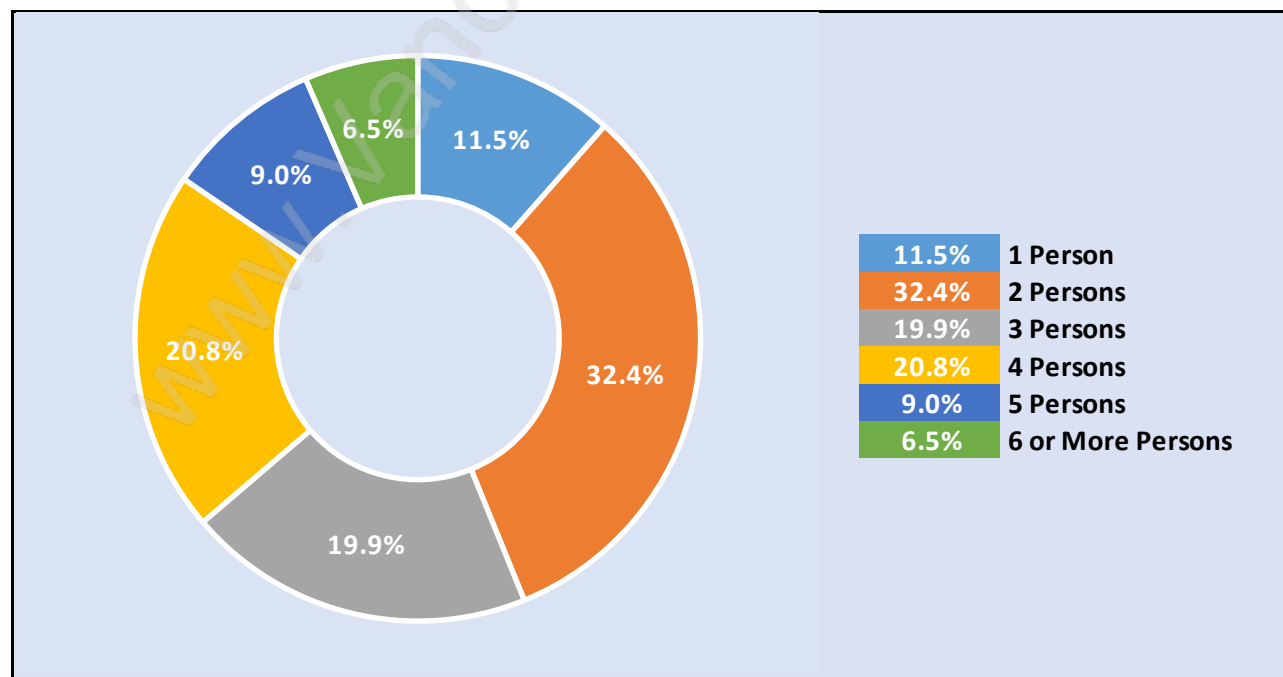

Deer Lake Place

June 2018

Population Trends in Deer Lake Place

Population by Age in Deer Lake Place

Population Age 15+ by Income Status in Deer Lake Place

Total Population Age 15 - 2,426

Households by Income in Deer Lake Place

Total Number of Households - 875 / Average Household Income - \$136,323

Families in Deer Lake Place

Average Persons per Family - 3.3

Children at Home in Deer Lake Place

Total Number of Children at Home - 941

Family Structure in Deer Lake Place

Total Number of Families - 753 / Average Persons per Family - 3.3

Households by Household Size in Deer Lake Place

Total Number of Households - 875

Dwellings in Deer Lake Place