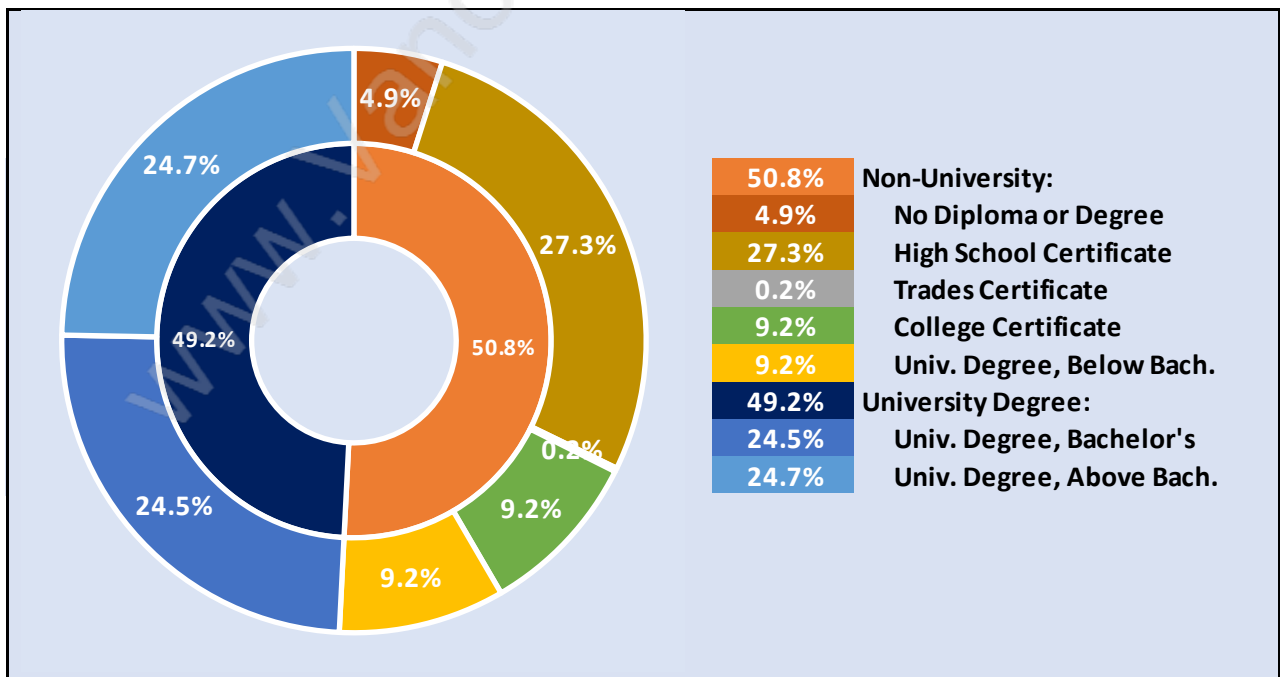

Deer Ridge

July 2018

Population Trends in Deer Ridge

Population by Age in Deer Ridge

Population Age 15+ by Income Status in Deer Ridge

Total Population Age 15 - 1,179

Households by Income in Deer Ridge

Total Number of Households - 504 / Average Household Income - \$198,432

Families in Deer Ridge

Average Persons per Family - 3

Children at Home in Deer Ridge

Total Number of Children at Home - 396

Family Structure in Deer Ridge

Total Number of Families - 424 / Average Persons per Family - 3.

Households by Household Size in Deer Ridge

Total Number of Households - 504

Dwellings in Deer Ridge

Population Age 15+ in Deer Ridge

Labour Force by Occupation in Deer Ridge

Labour Force Participation in Deer Ridge