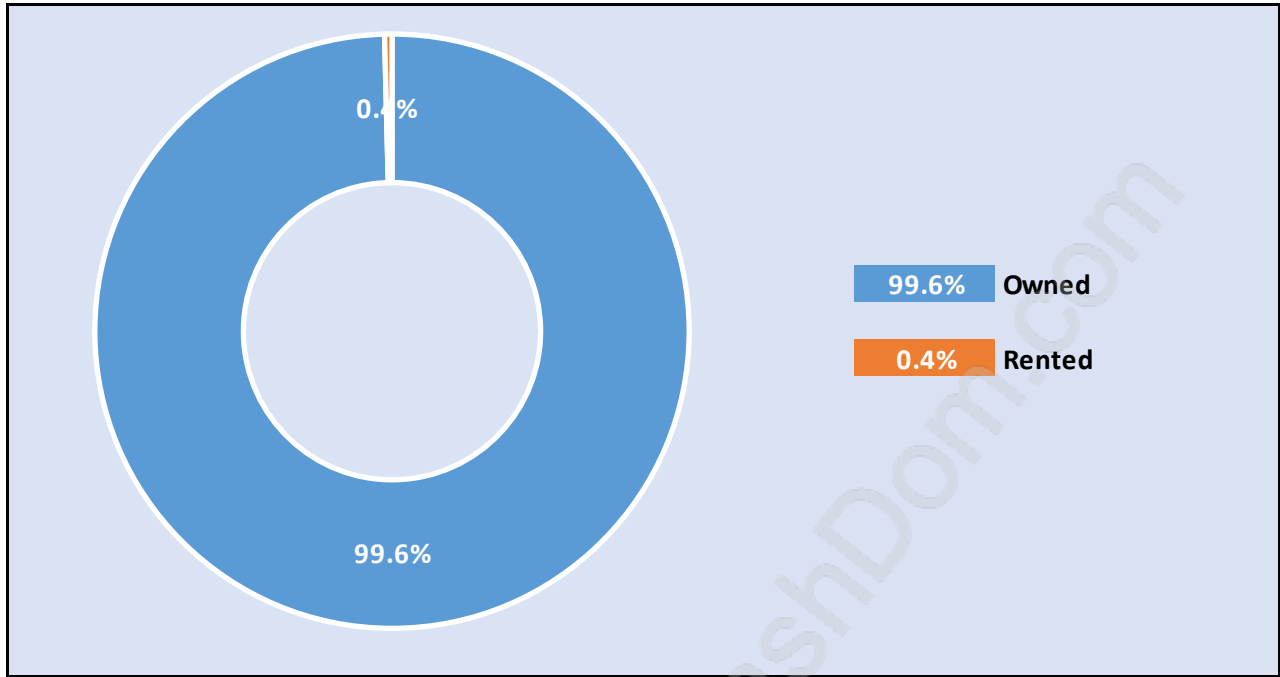

Deer Ridge

July 2018

Population Trends in Deer Ridge

Population by Age in Deer Ridge

Population Age 15+ by Income Status in Deer Ridge

Total Population Age 15 - 1,179

Households by Income in Deer Ridge

Total Number of Households - 504 / Average Household Income - \$198,432

Families in Deer Ridge

Average Persons per Family - 3

Children at Home in Deer Ridge

Total Number of Children at Home - 396

Family Structure in Deer Ridge

Total Number of Families - 424 / Average Persons per Family - 3.

Households by Household Size in Deer Ridge

Total Number of Households - 504

Dwellings in Deer Ridge

Population Age 15+ in Deer Ridge

Labour Force by Occupation in Deer Ridge

Labour Force Participation in Deer Ridge