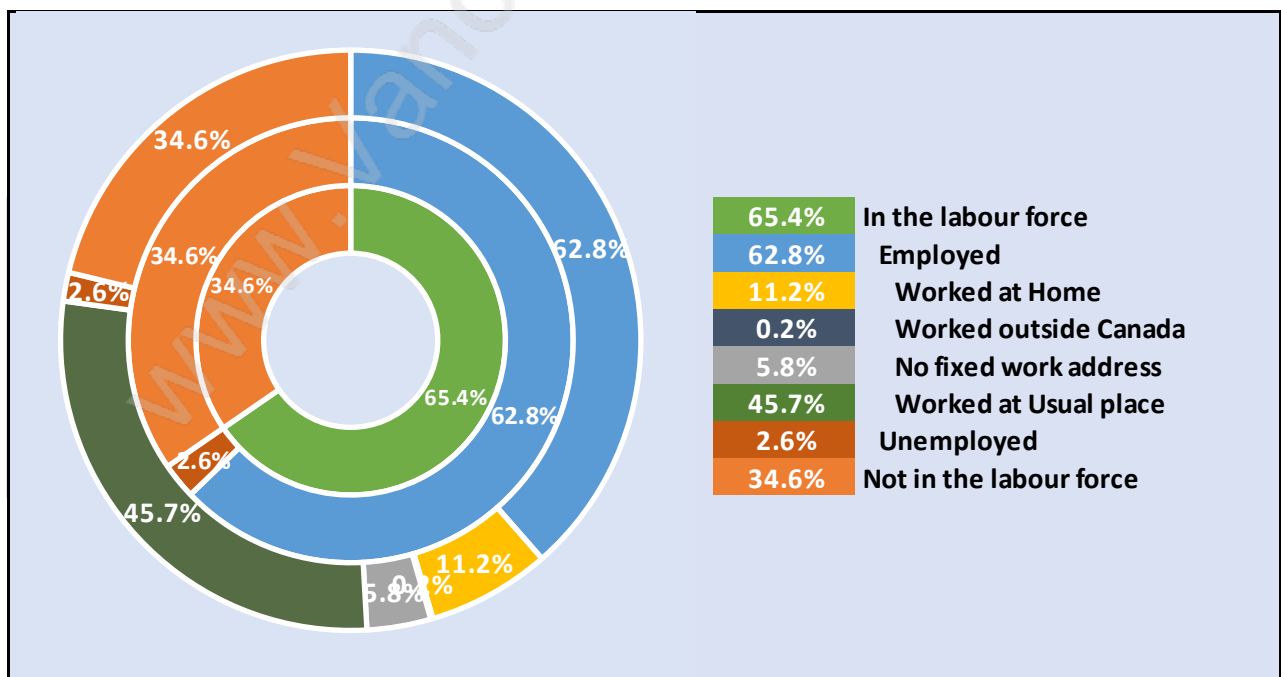

Families in Deer Ridge

Average Persons per Family - 3

Children at Home in Deer Ridge

Total Number of Children at Home - 396

Family Structure in Deer Ridge

Total Number of Families - 424 / Average Persons per Family - 3.

Households by Household Size in Deer Ridge

Total Number of Households - 504

Dwellings in Deer Ridge

Population Age 15+ in Deer Ridge

Labour Force by Occupation in Deer Ridge

Labour Force Participation in Deer Ridge