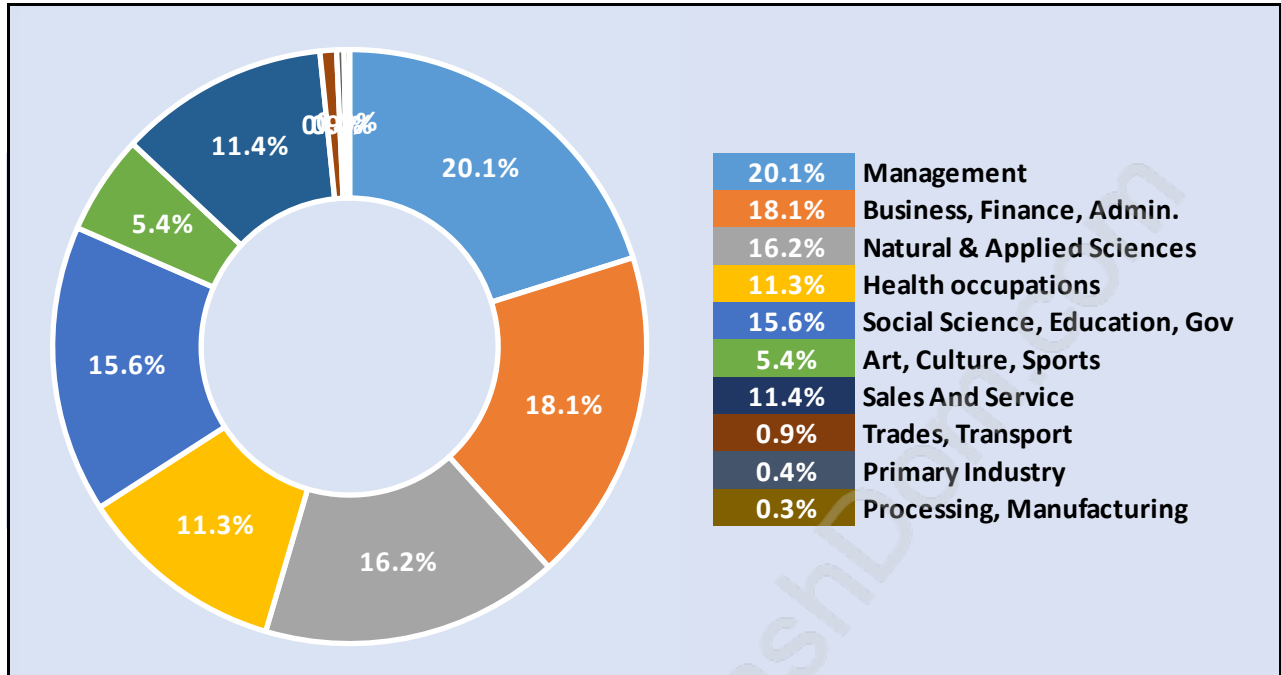

Households by Household Size in Deer Ridge

Total Number of Households - 504

Dwellings in Deer Ridge

Population Age 15+ in Deer Ridge

Labour Force by Occupation in Deer Ridge

Labour Force Participation in Deer Ridge