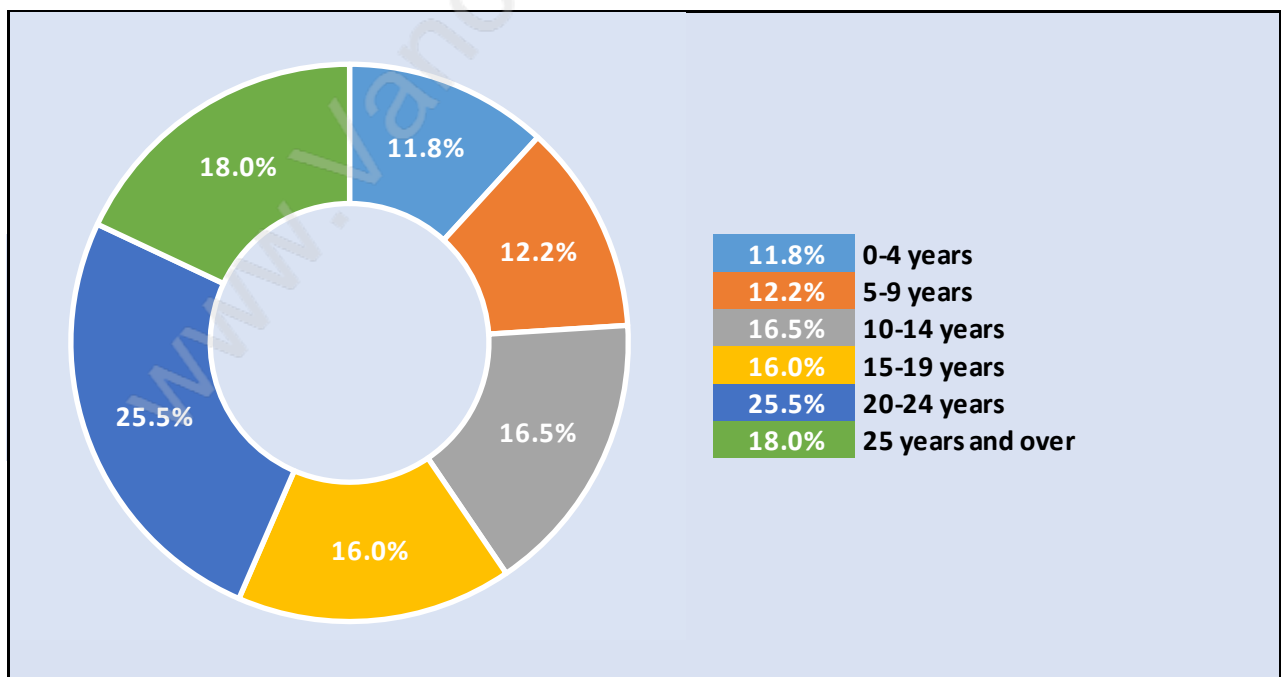

Deer Ridge

July 2018

Population Trends in Deer Ridge

Population by Age in Deer Ridge

Population Age 15+ by Income Status in Deer Ridge

Total Population Age 15 - 1,179

Households by Income in Deer Ridge

Total Number of Households - 504 / Average Household Income - \$198,432

Families in Deer Ridge

Average Persons per Family - 3

Children at Home in Deer Ridge

Total Number of Children at Home - 396

Family Structure in Deer Ridge

Total Number of Families - 424 / Average Persons per Family - 3.