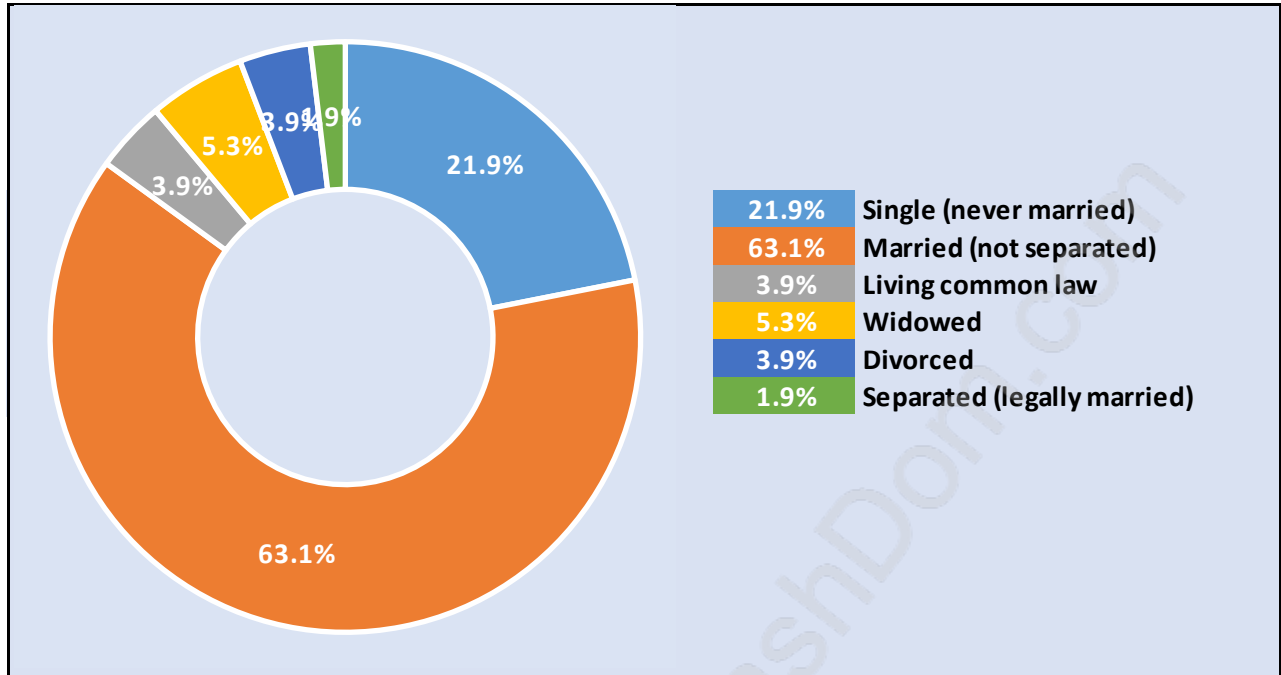

Deer Ridge

July 2018

Population Trends in Deer Ridge

Population by Age in Deer Ridge

Population Age 15+ by Income Status in Deer Ridge

Total Population Age 15 - 1,179

Households by Income in Deer Ridge

Total Number of Households - 504 / Average Household Income - \$198,432

Families in Deer Ridge

Average Persons per Family - 3

Children at Home in Deer Ridge

Total Number of Children at Home - 396

Family Structure in Deer Ridge

Total Number of Families - 424 / Average Persons per Family - 3.

Households by Household Size in Deer Ridge

Total Number of Households - 504

Dwellings in Deer Ridge

Population Age 15+ in Deer Ridge

Labour Force by Occupation in Deer Ridge

Labour Force Participation in Deer Ridge