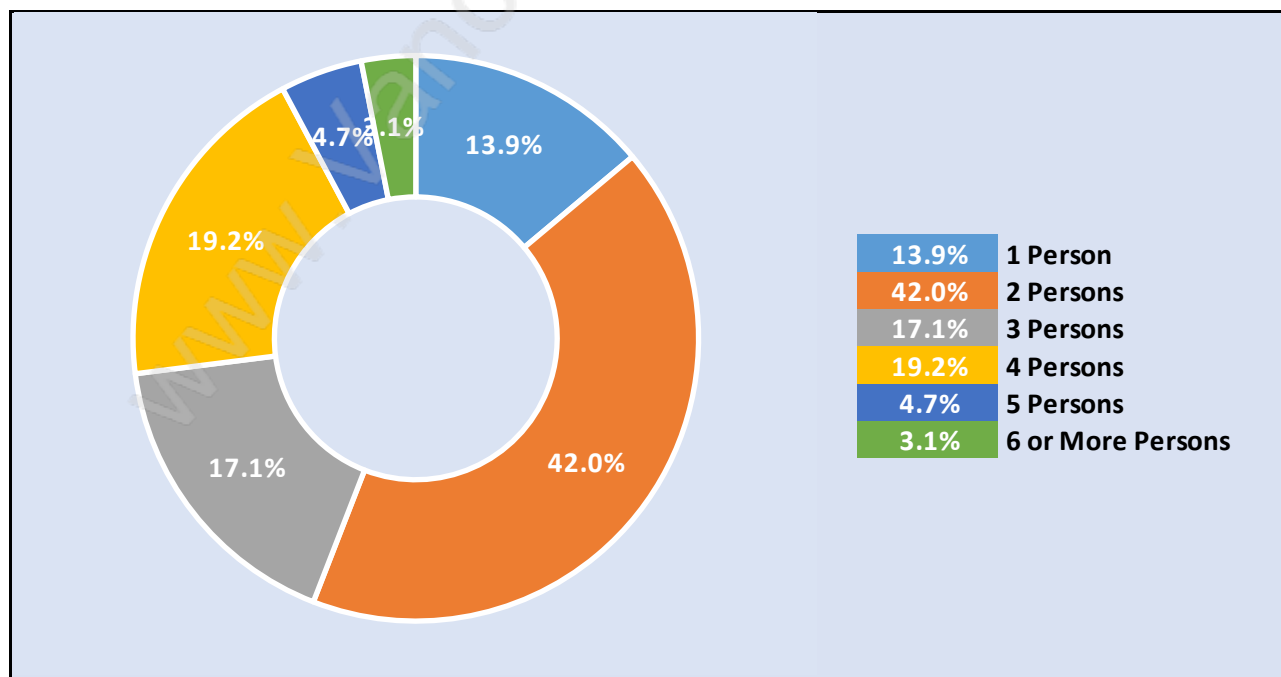

Deer Ridge

July 2018

Population Trends in Deer Ridge

Population by Age in Deer Ridge

Population Age 15+ by Income Status in Deer Ridge

Total Population Age 15 - 1,179

Households by Income in Deer Ridge

Total Number of Households - 504 / Average Household Income - \$198,432

Families in Deer Ridge

Average Persons per Family - 3

Children at Home in Deer Ridge

Total Number of Children at Home - 396

Family Structure in Deer Ridge

Total Number of Families - 424 / Average Persons per Family - 3.

Households by Household Size in Deer Ridge

Total Number of Households - 504

Dwellings in Deer Ridge

Population Age 15+ in Deer Ridge

Labour Force by Occupation in Deer Ridge

Labour Force Participation in Deer Ridge