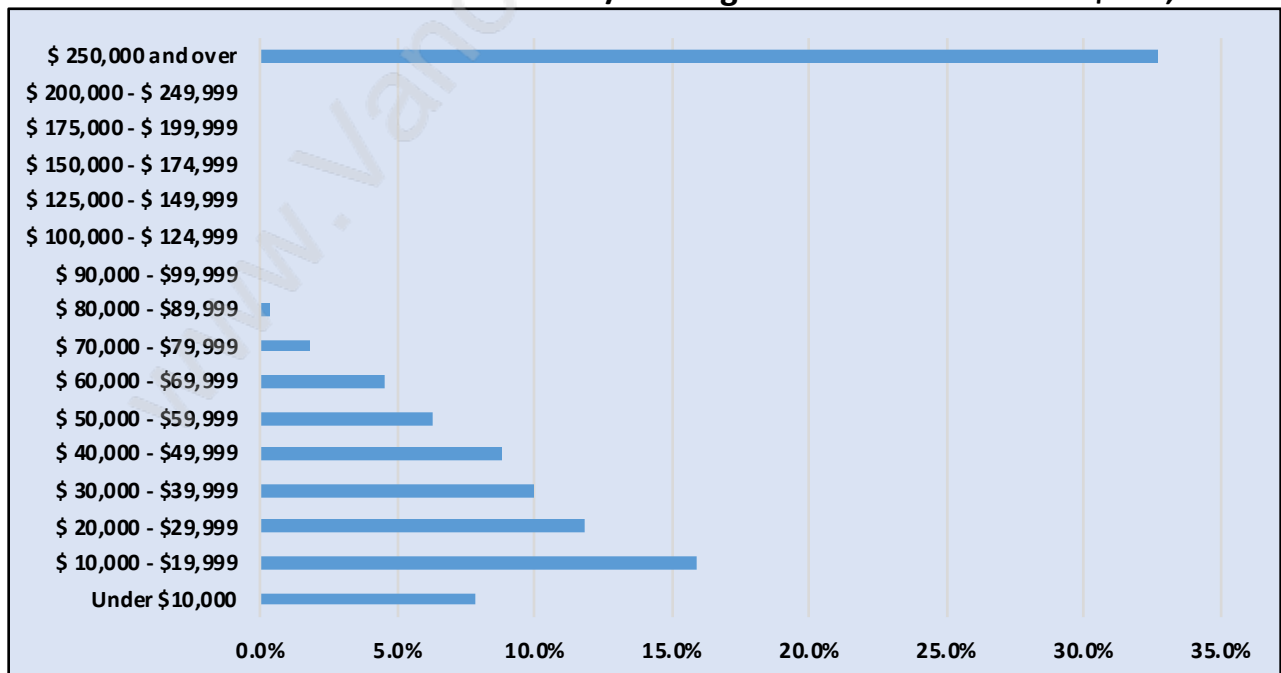

Deer Ridge

July 2018

Population Trends in Deer Ridge

Population by Age in Deer Ridge

Population Age 15+ by Income Status in Deer Ridge

Total Population Age 15 - 1,179

Households by Income in Deer Ridge

Total Number of Households - 504 / Average Household Income - \$198,432

Families in Deer Ridge

Average Persons per Family - 3

Children at Home in Deer Ridge

Total Number of Children at Home - 396

Family Structure in Deer Ridge

Total Number of Families - 424 / Average Persons per Family - 3.