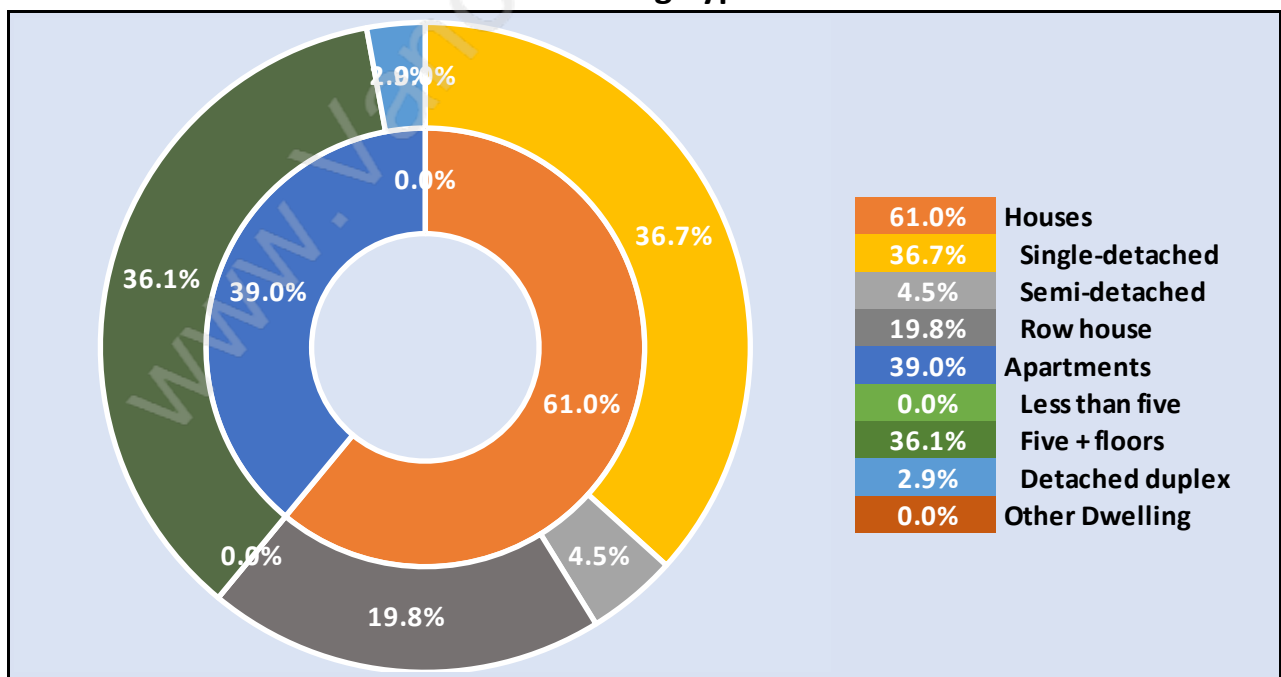

Deer Ridge

July 2018

Population Trends in Deer Ridge

Population by Age in Deer Ridge

Population Age 15+ by Income Status in Deer Ridge

Total Population Age 15 - 1,179

Households by Income in Deer Ridge

Total Number of Households - 504 / Average Household Income - \$198,432

Families in Deer Ridge

Average Persons per Family - 3

Children at Home in Deer Ridge

Total Number of Children at Home - 396

Family Structure in Deer Ridge

Total Number of Families - 424 / Average Persons per Family - 3.

Households by Household Size in Deer Ridge

Total Number of Households - 504

Dwellings in Deer Ridge

Population Age 15+ in Deer Ridge

Labour Force by Occupation in Deer Ridge

Labour Force Participation in Deer Ridge

Travel To Work in (from) Deer Ridge

Occupied Dwellings by Structure Type in Deer Ridge

Dominant Bulding Type - Houses

Private Dwellings by Period of Construction in Deer Ridge

Dominant Period of Construction - 2001-2005