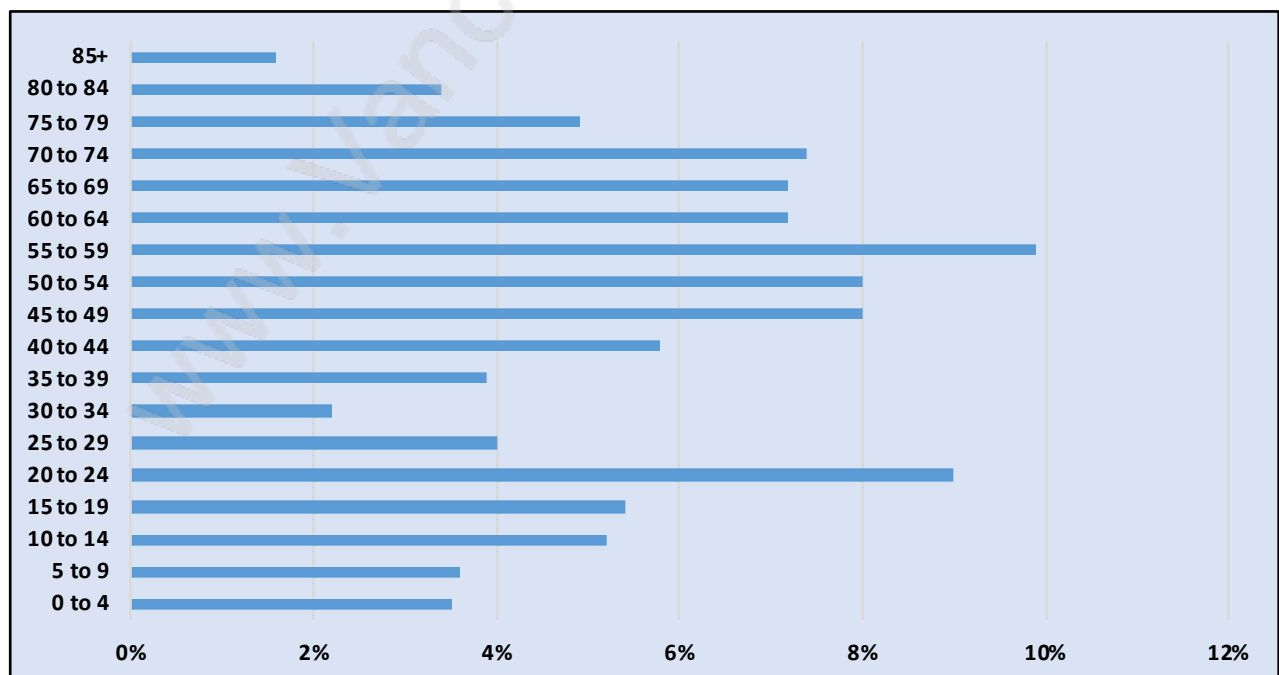

Deer Ridge

July 2018

Population Trends in Deer Ridge

Population by Age in Deer Ridge

Population Age 15+ by Income Status in Deer Ridge

Total Population Age 15 - 1,179

Households by Income in Deer Ridge

Total Number of Households - 504 / Average Household Income - \$198,432

Families in Deer Ridge

Average Persons per Family - 3

Children at Home in Deer Ridge

Total Number of Children at Home - 396

Family Structure in Deer Ridge

Total Number of Families - 424 / Average Persons per Family - 3.