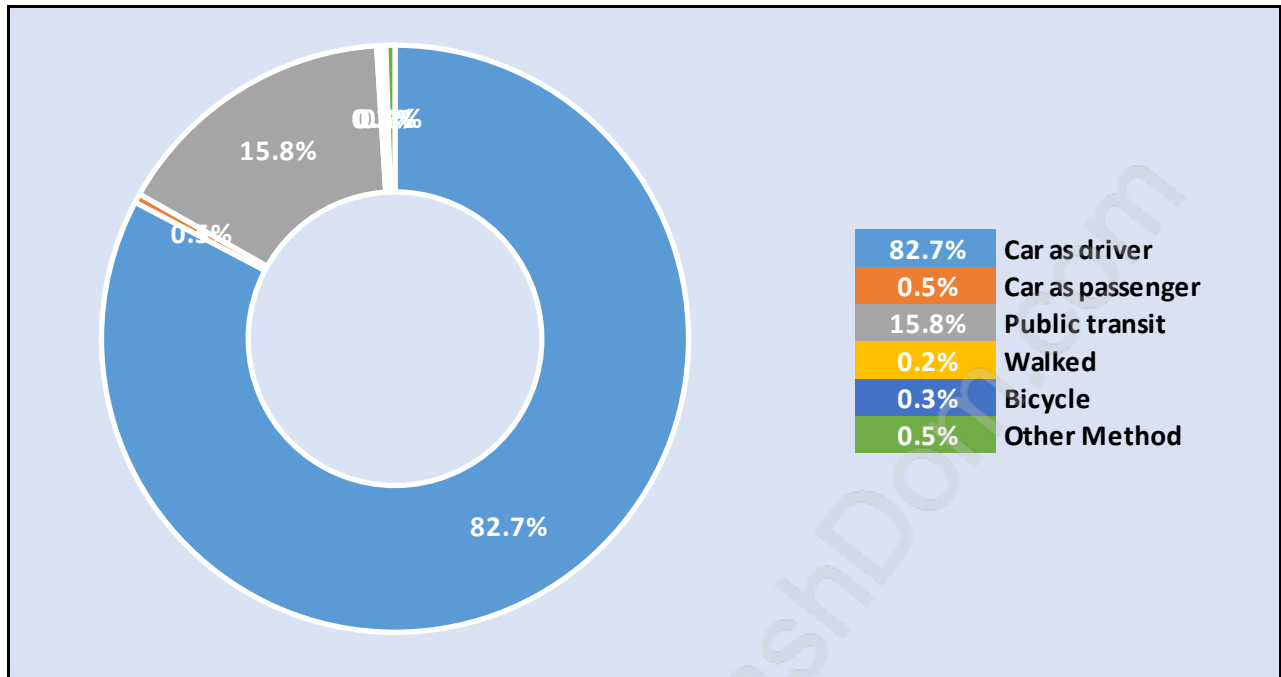

Travel To Work in (from) Deer Ridge