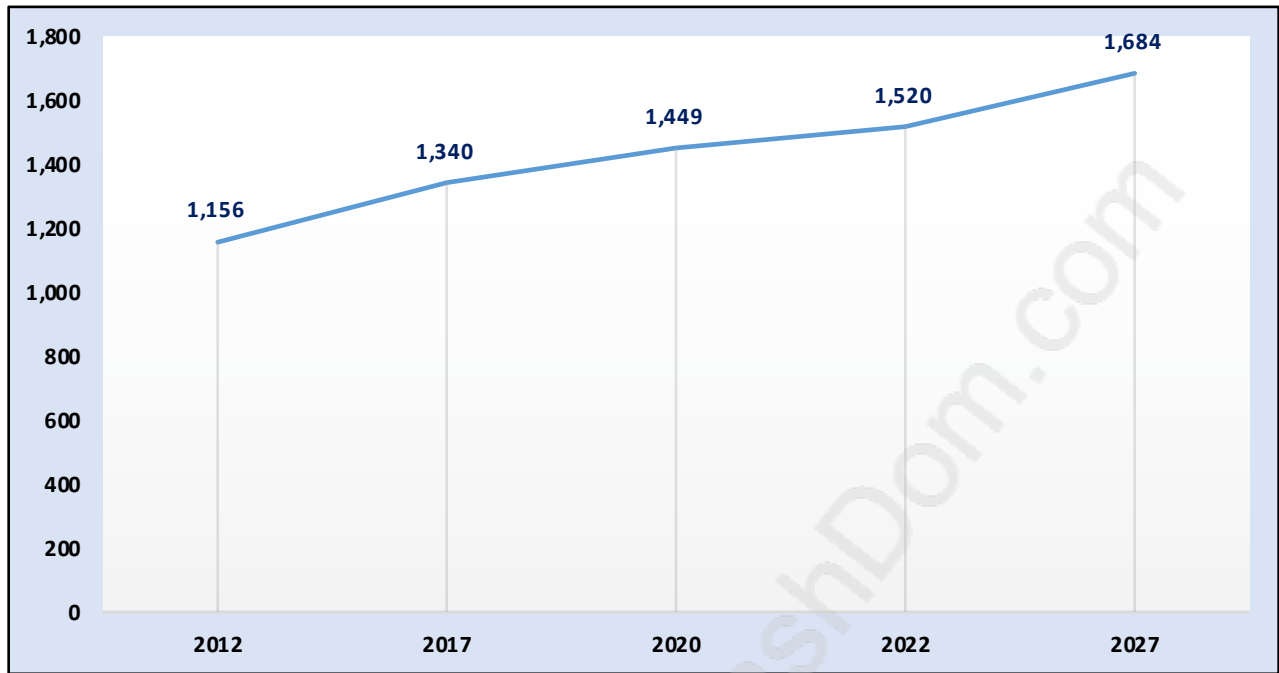

Deer Ridge

July 2018

Population Trends in Deer Ridge

Population by Age in Deer Ridge

Population Age 15+ by Income Status in Deer Ridge

Total Population Age 15 - 1,179

Households by Income in Deer Ridge

Total Number of Households - 504 / Average Household Income - \$198,432

Families in Deer Ridge

Average Persons per Family - 3

Children at Home in Deer Ridge

Total Number of Children at Home - 396

Family Structure in Deer Ridge

Total Number of Families - 424 / Average Persons per Family - 3.