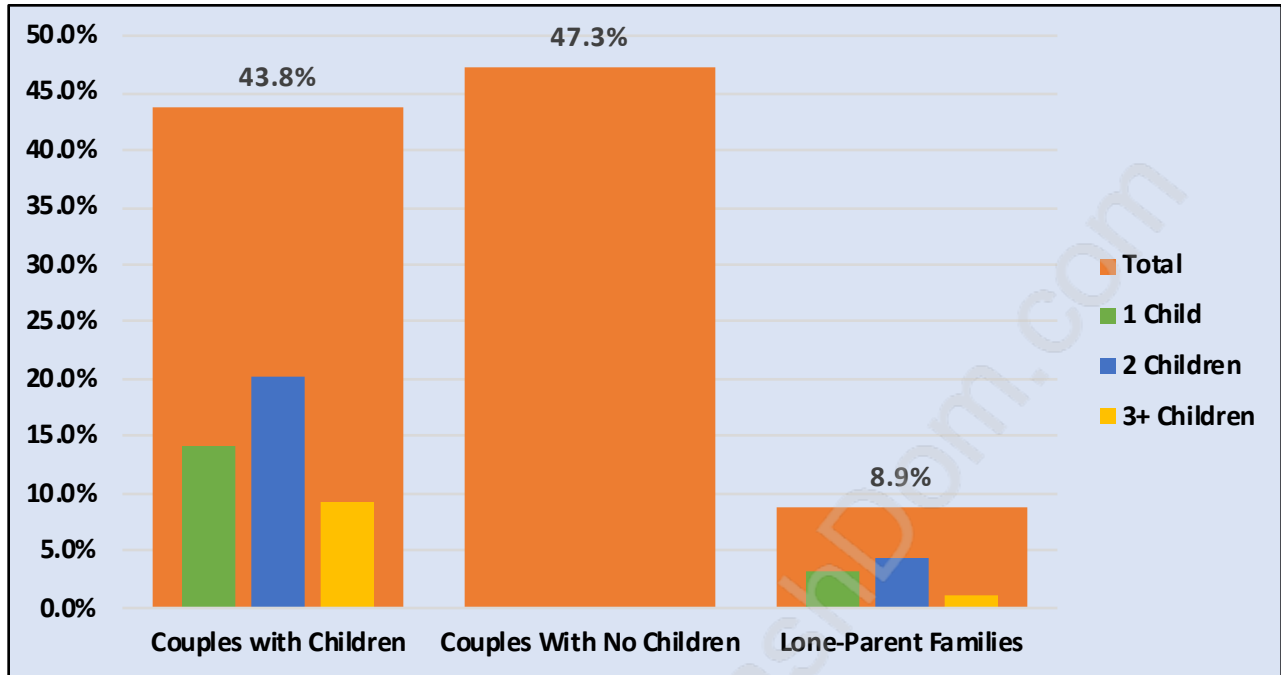

Deer Ridge

July 2018

Population Trends in Deer Ridge

Population by Age in Deer Ridge

Population Age 15+ by Income Status in Deer Ridge

Total Population Age 15 - 1,179

Households by Income in Deer Ridge

Total Number of Households - 504 / Average Household Income - \$198,432

Families in Deer Ridge

Average Persons per Family - 3

Children at Home in Deer Ridge

Total Number of Children at Home - 396

Family Structure in Deer Ridge

Total Number of Families - 424 / Average Persons per Family - 3.

Households by Household Size in Deer Ridge

Total Number of Households - 504

Dwellings in Deer Ridge

Population Age 15+ in Deer Ridge

Labour Force by Occupation in Deer Ridge

Labour Force Participation in Deer Ridge