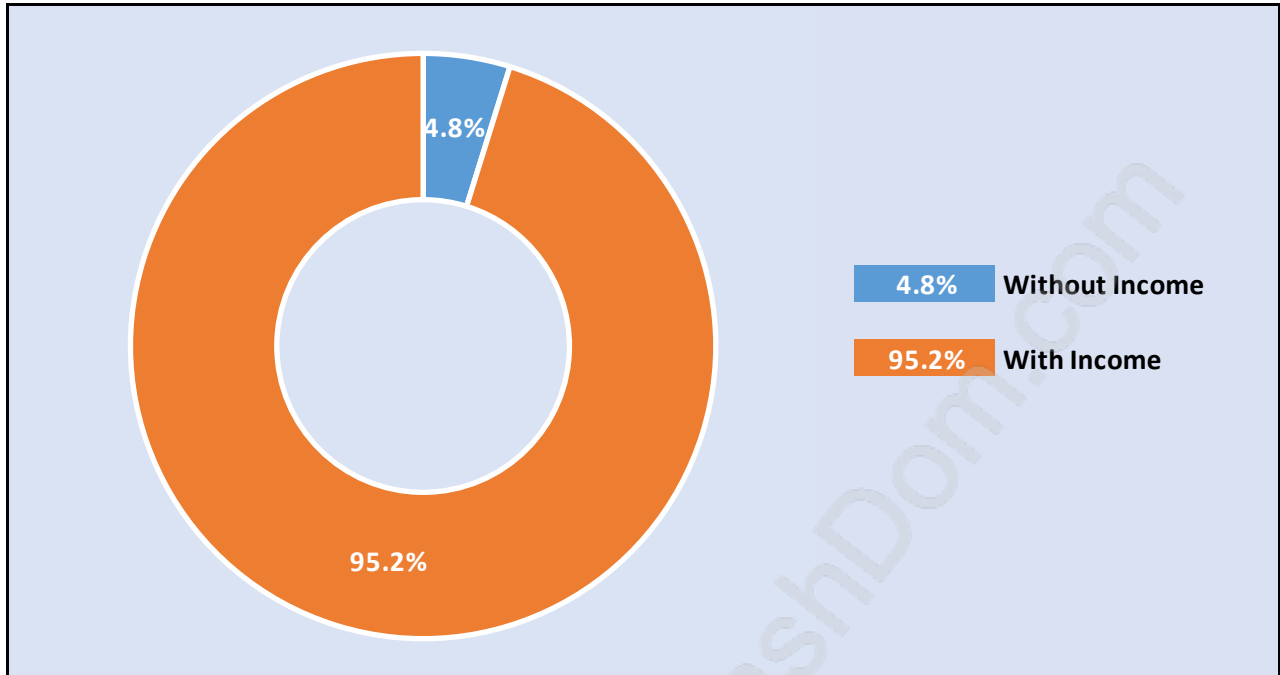

Deer Ridge

July 2018

Population Trends in Deer Ridge

Population by Age in Deer Ridge

Population Age 15+ by Income Status in Deer Ridge

Total Population Age 15 - 1,179

Households by Income in Deer Ridge

Total Number of Households - 504 / Average Household Income - \$198,432

Families in Deer Ridge

Average Persons per Family - 3

Children at Home in Deer Ridge

Total Number of Children at Home - 396

Family Structure in Deer Ridge

Total Number of Families - 424 / Average Persons per Family - 3.