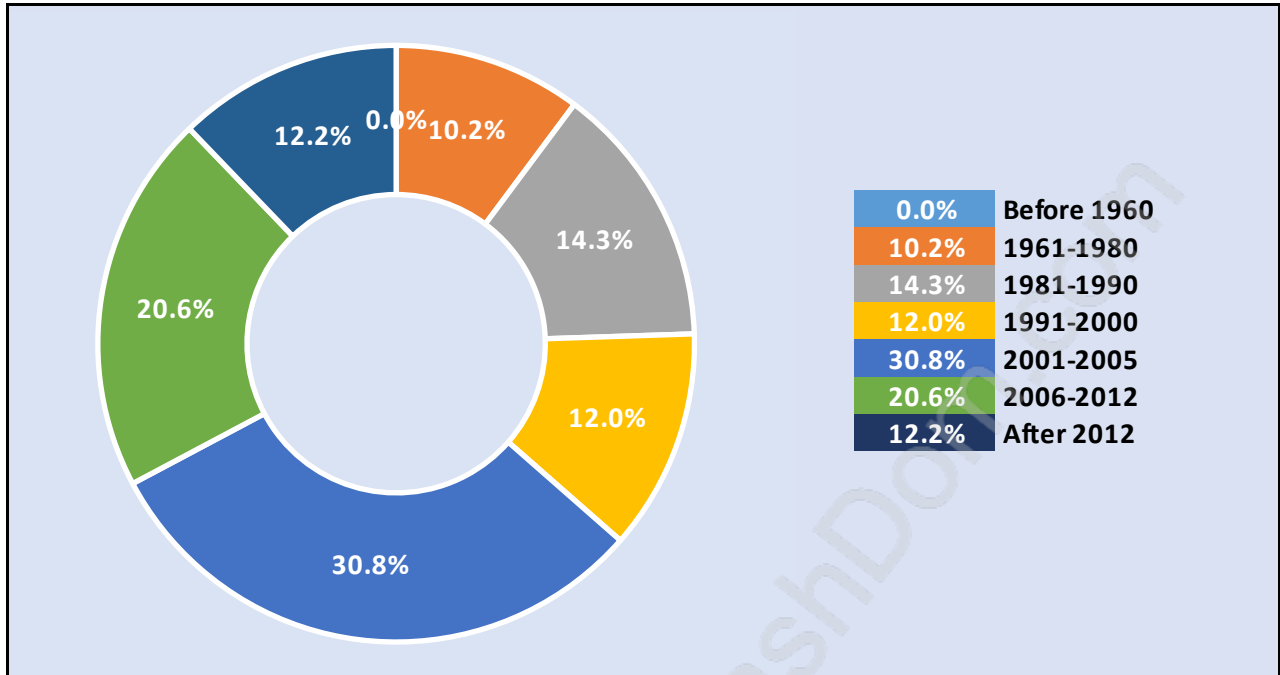

Deer Ridge

July 2018

Population Trends in Deer Ridge

Population by Age in Deer Ridge

Population Age 15+ by Income Status in Deer Ridge

Total Population Age 15 - 1,179

Households by Income in Deer Ridge

Total Number of Households - 504 / Average Household Income - \$198,432

Travel To Work in (from) Deer Ridge

Occupied Dwellings by Structure Type in Deer Ridge

Dominant Bulding Type - Houses

Private Dwellings by Period of Construction in Deer Ridge

Dominant Period of Construction - 2001-2005