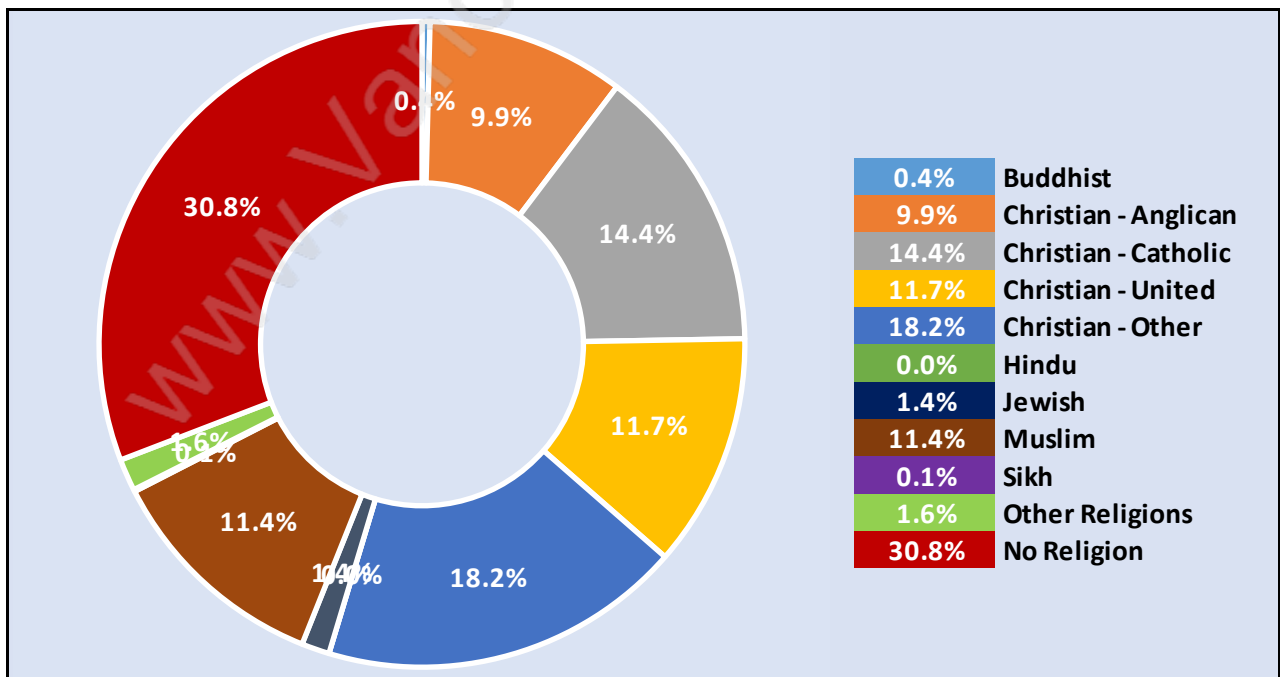

Population by Religion in Deer Ridge