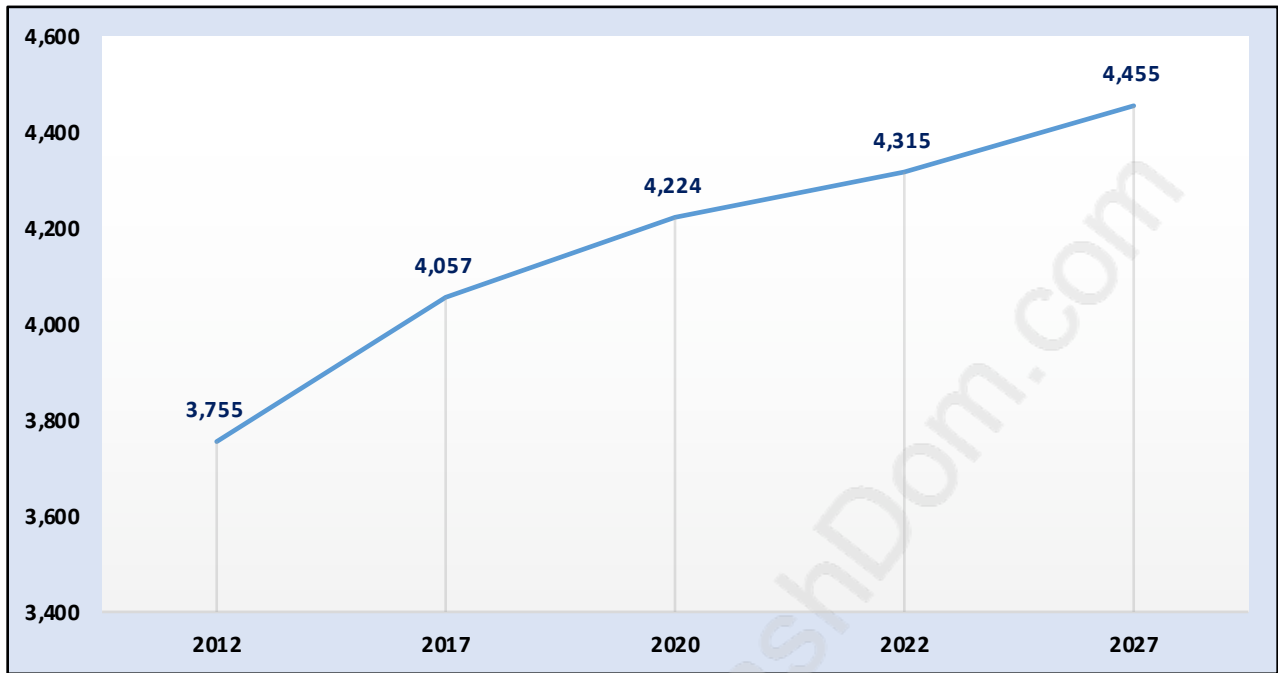

# Delta Manor

June 2018

## Population Trends in Delta Manor

## Population by Age in Delta Manor

## Population Age 15+ by Income Status in Delta Manor

Total Population Age 15 - 3,524