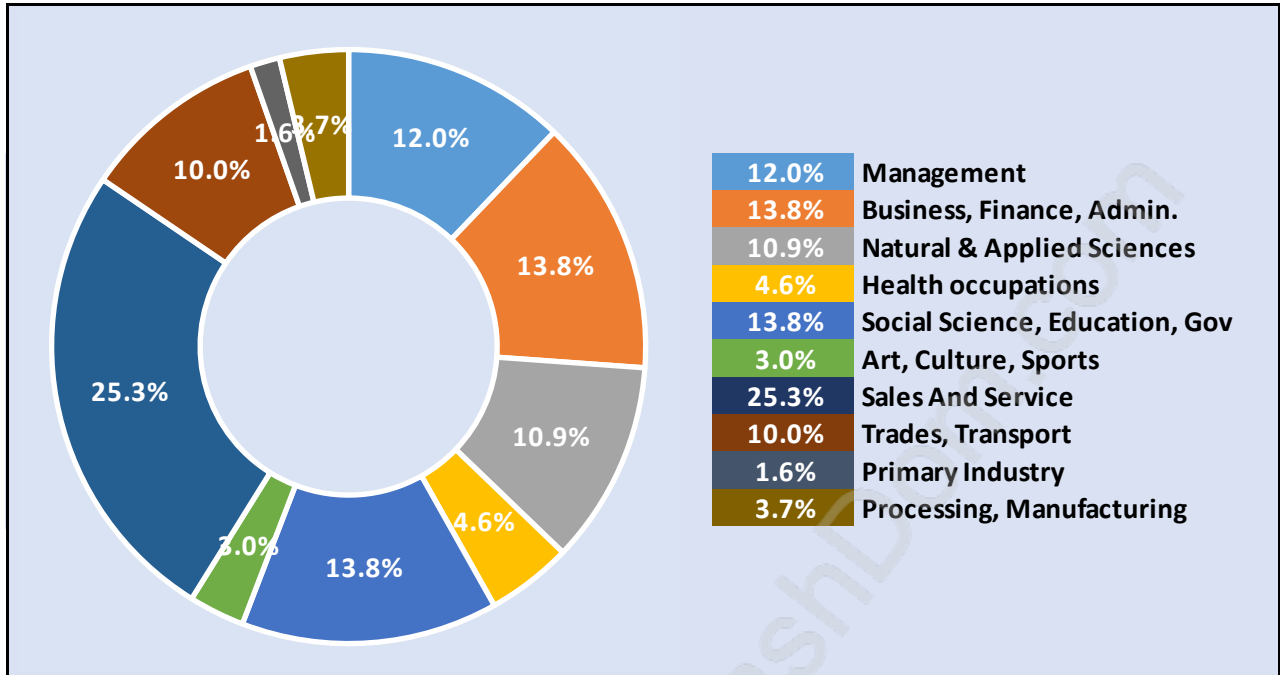

Labour Force by Occupation in Delta Manor