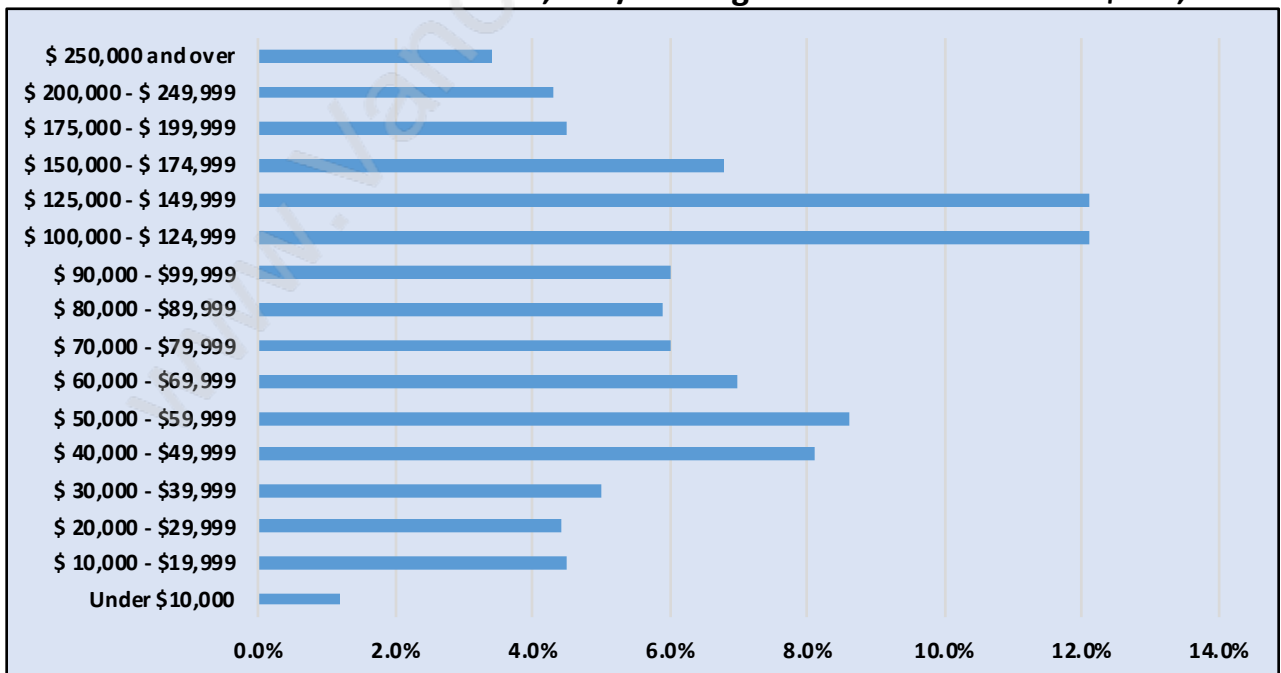

Households by Income in Delta Manor

Total Number of Households - 1,581 / Average Household Income - $103,812