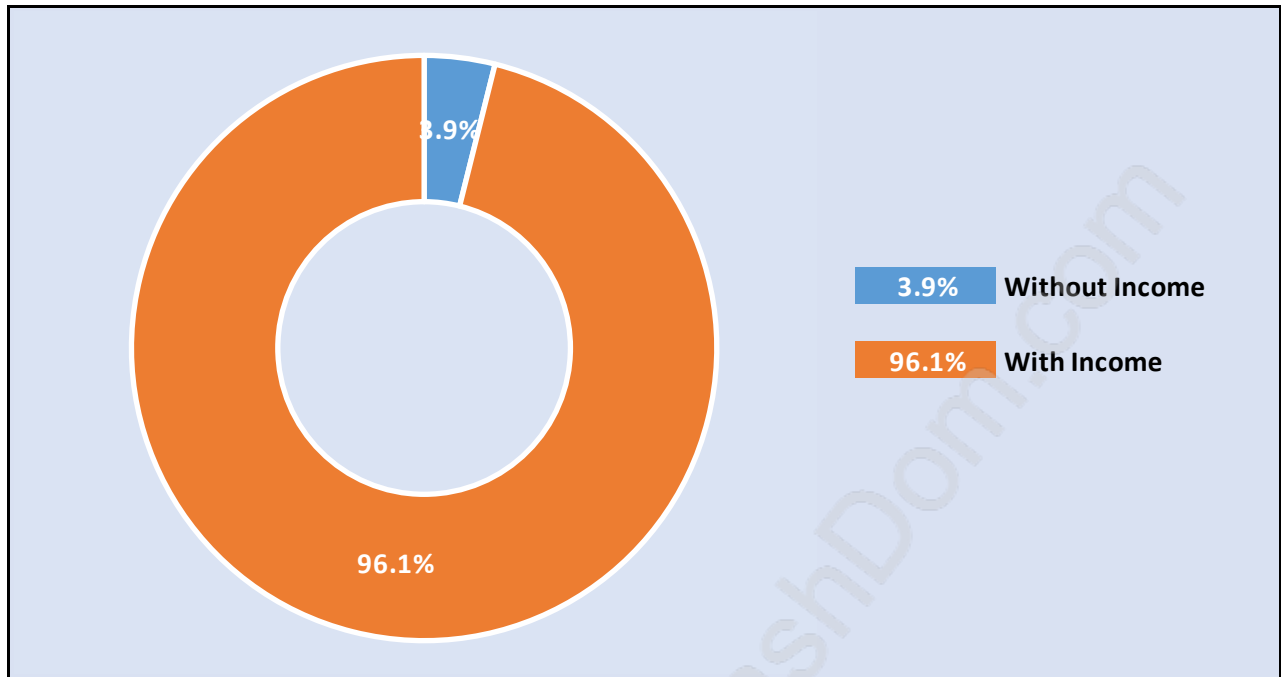

## Population Trends in Delta Manor

## Population by Age in Delta Manor

## Population Age 15+ by Income Status in Delta Manor

Total Population Age 15 - 3,524