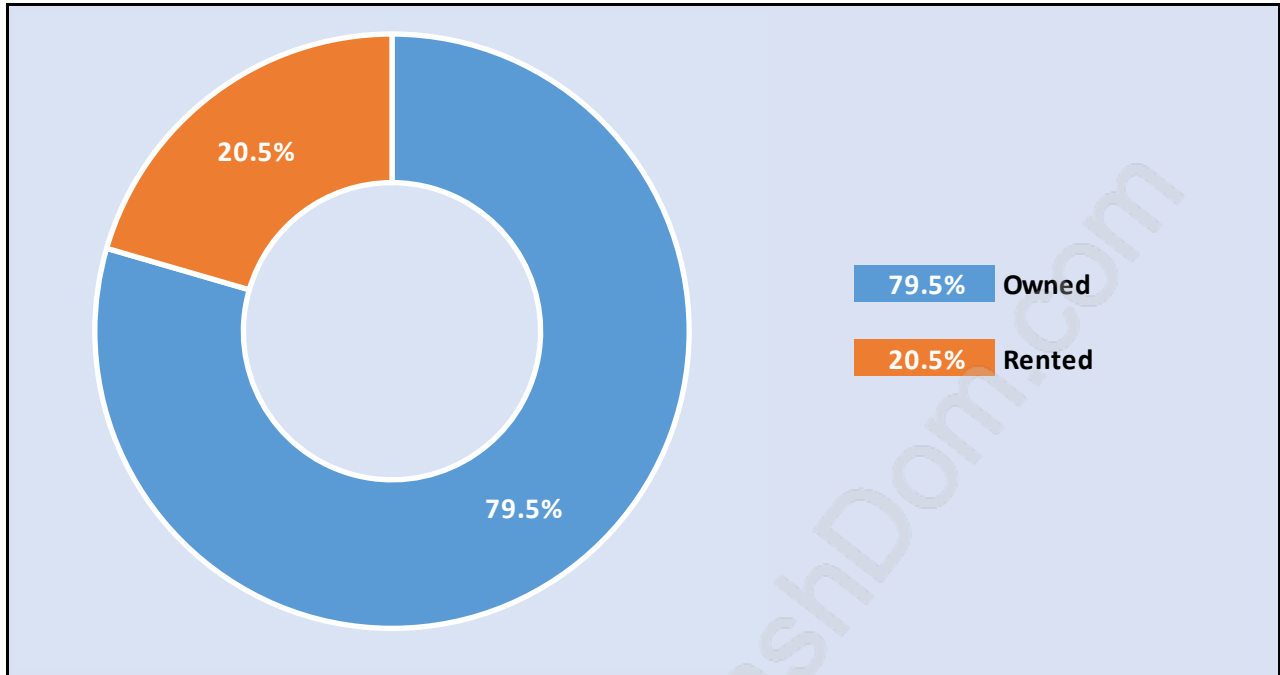

Dwellings in Delta Manor