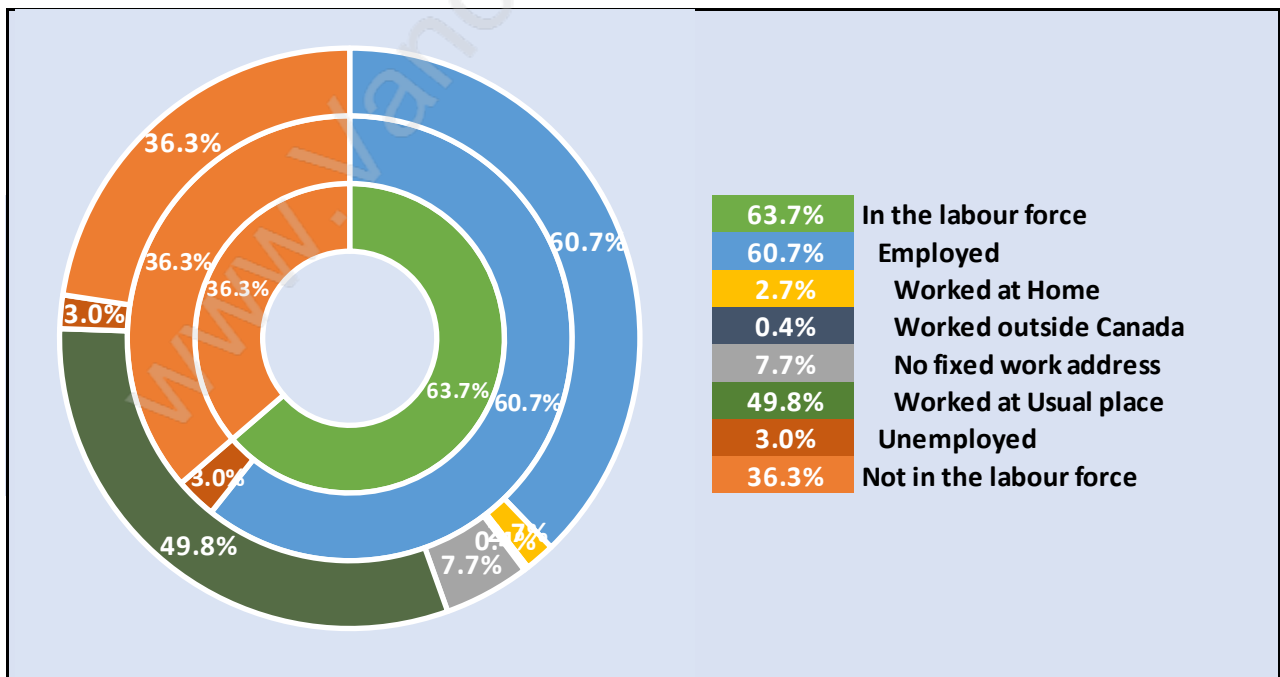

Labour Force Participation in Delta Manor