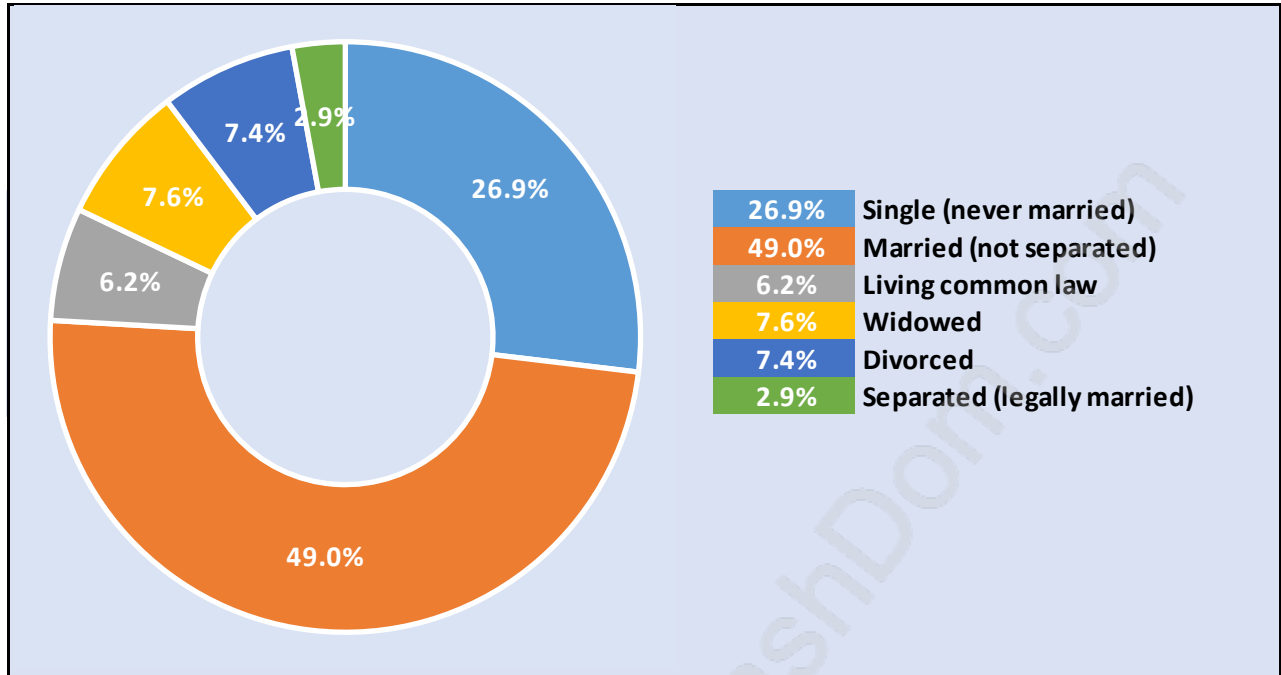

Families in Delta Manor

Average Persons per Family - 3