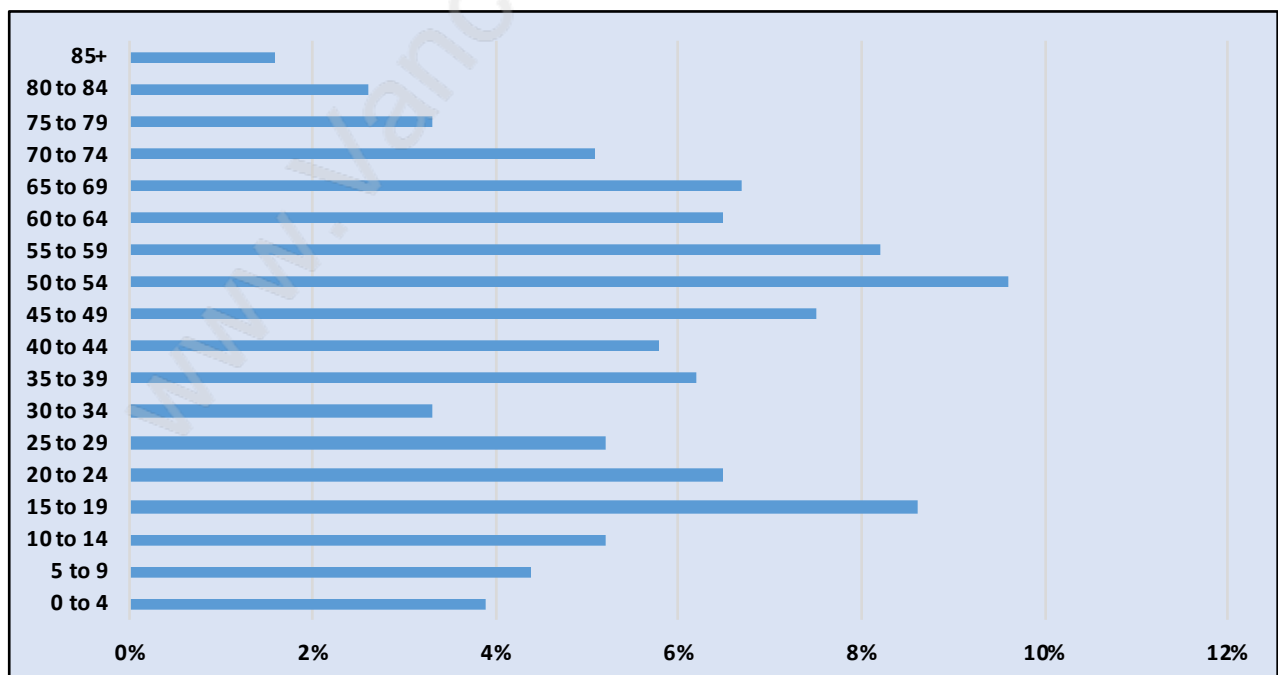

# Delta Manor

June 2018

## Population Trends in Delta Manor

## Population by Age in Delta Manor

## Population Age 15+ by Income Status in Delta Manor

Total Population Age 15 - 3,524