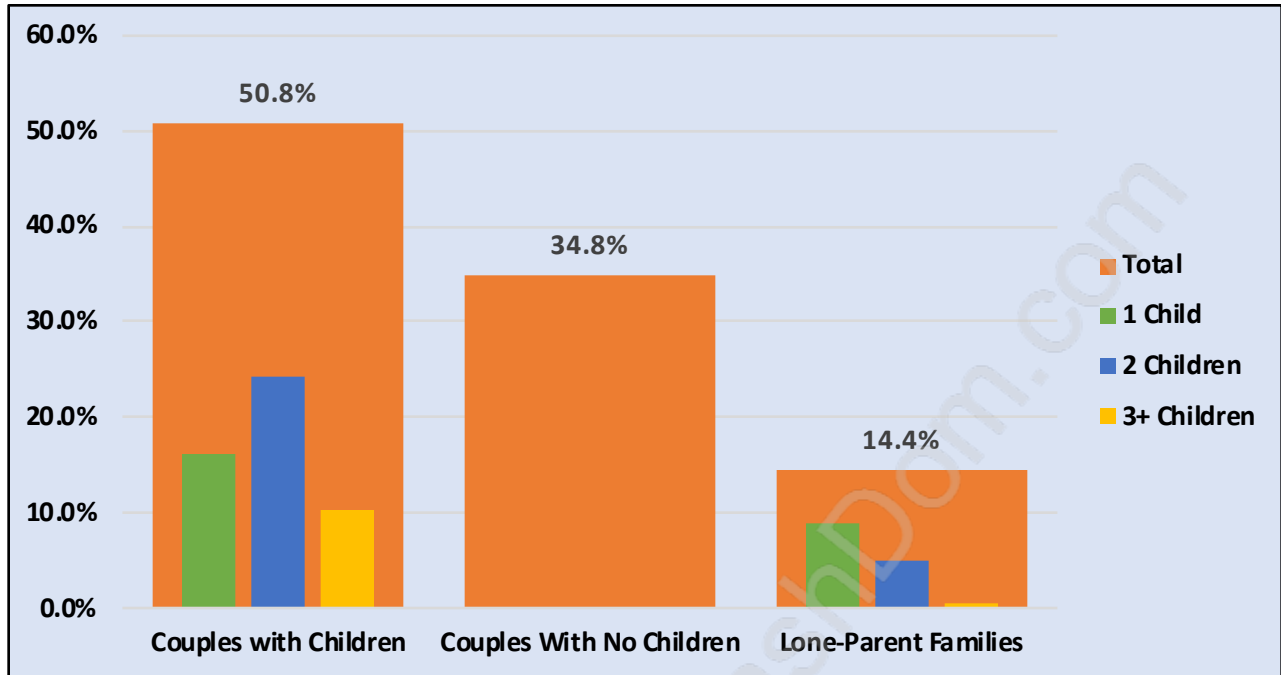

Family Structure in Delta Manor

Total Number of Families - 1,099 / Average Persons per Family - 3.