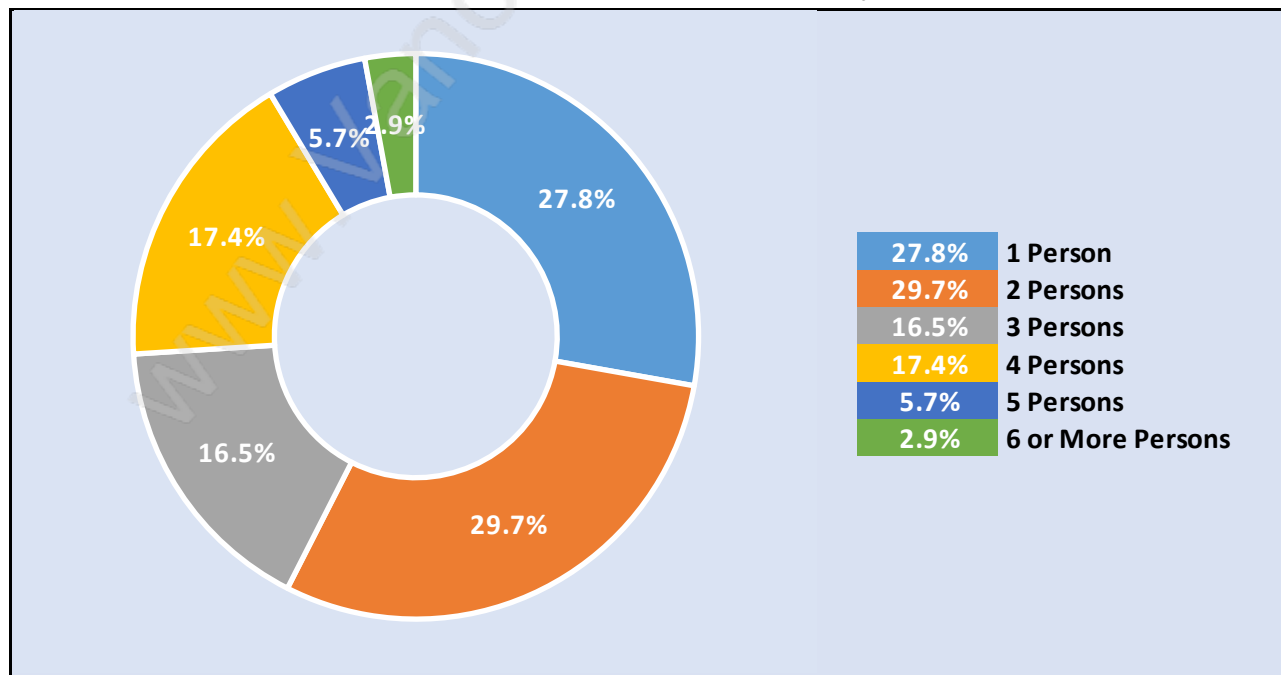

Households by Household Size in Delta Manor

Total Number of Households - 1,581