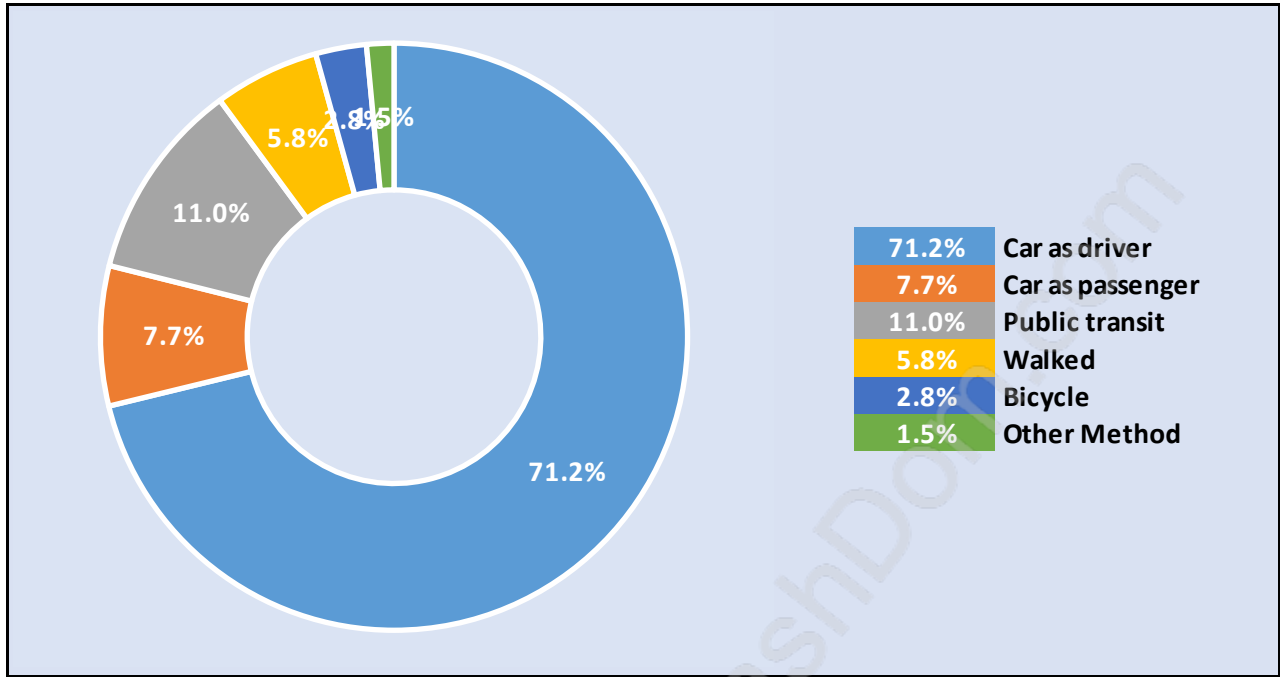

Travel To Work in (from) Delta Manor