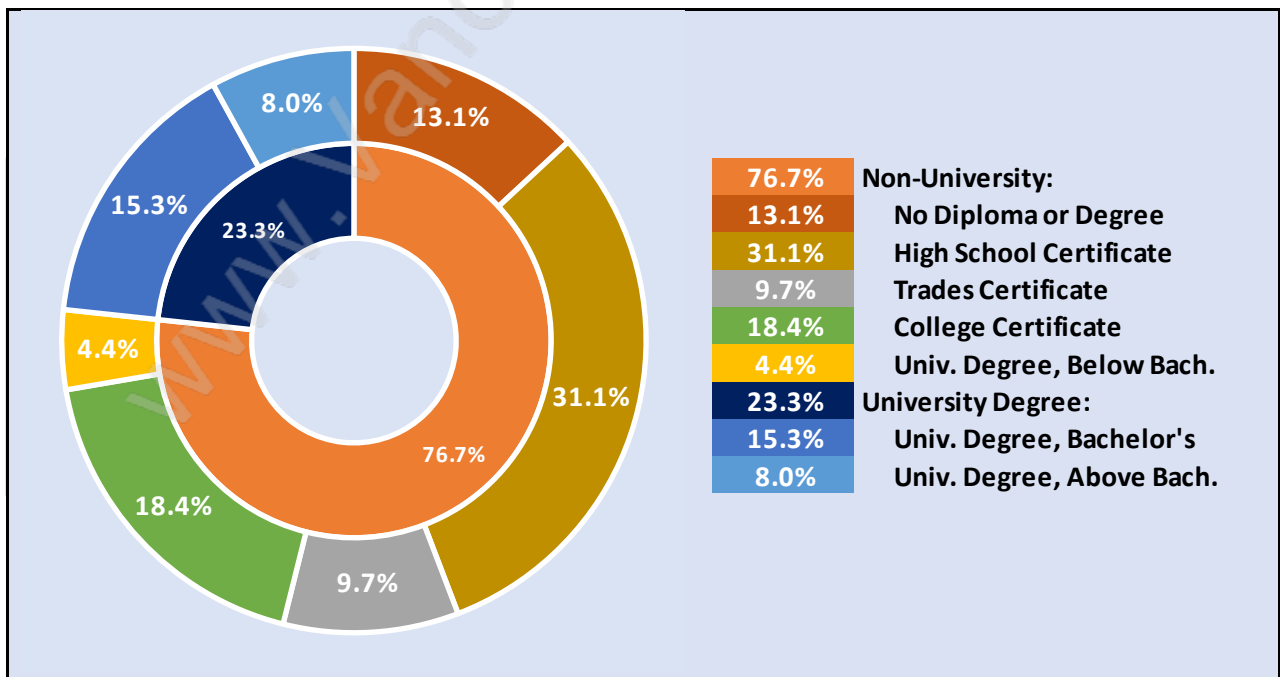

Population Age 15+ in Delta Manor