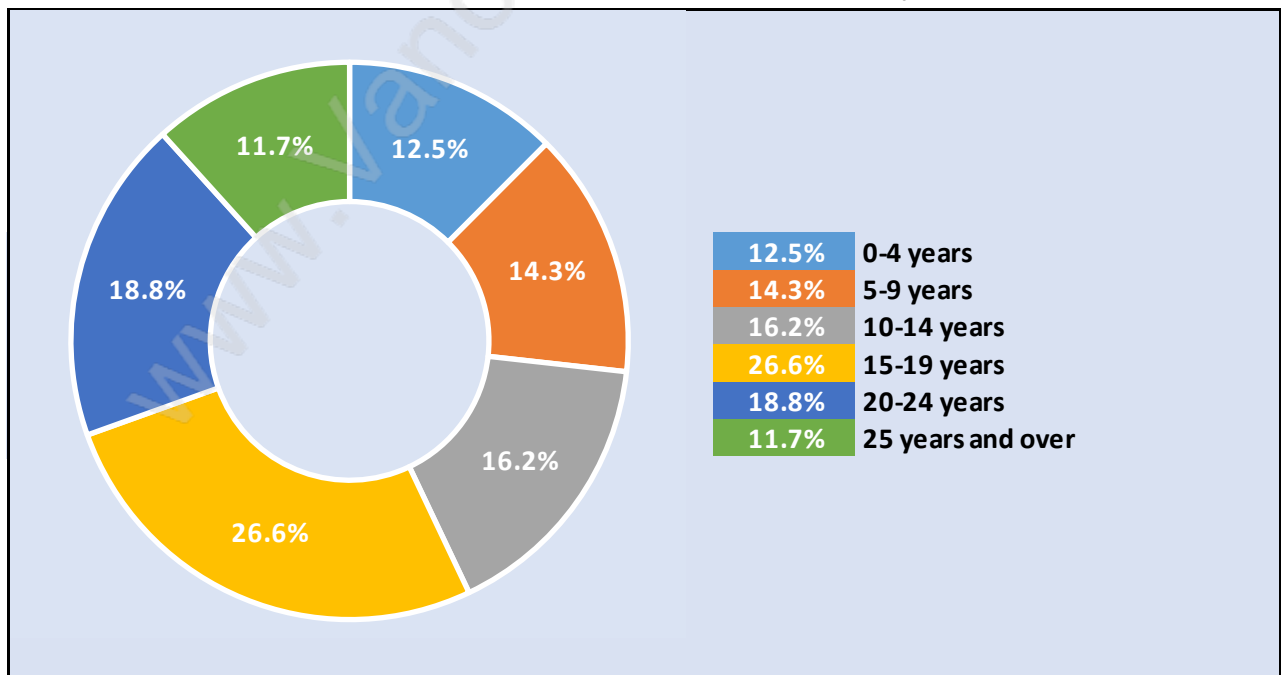

Children at Home in Delta Manor

Total Number of Children at Home - 1,270