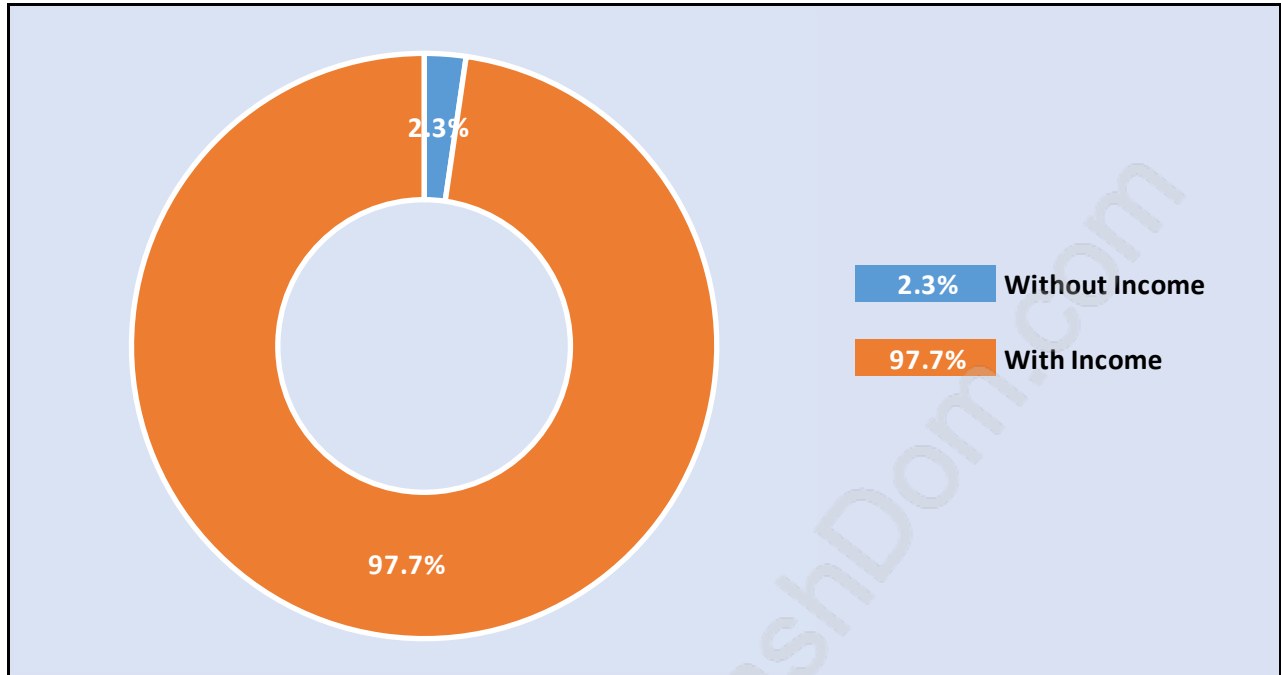

## Population Trends in Dewdney Deroche

## Population by Age in Dewdney Deroche

# Population Age 15+ by Income Status in Dewdney Deroche

Total Population Age 15 - 1,670