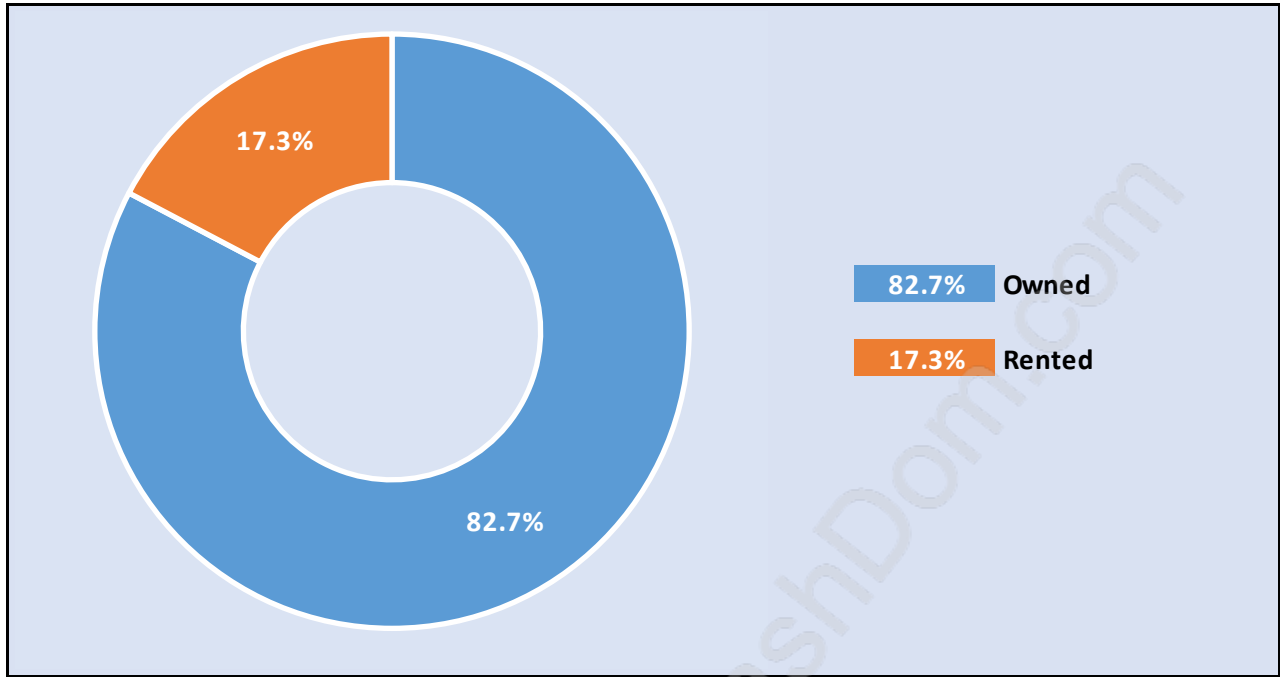

Dwellings in Dewdney Deroche