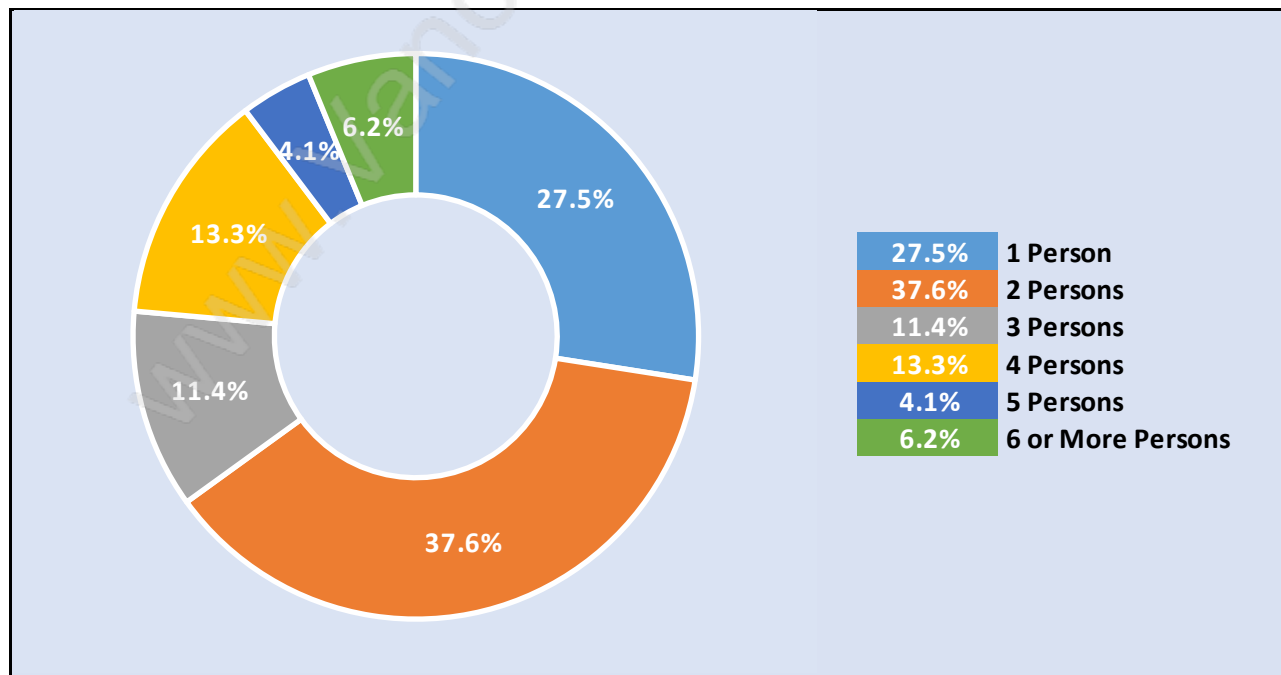

Households by Household Size in Dewdney Deroche

Total Number of Households - 782