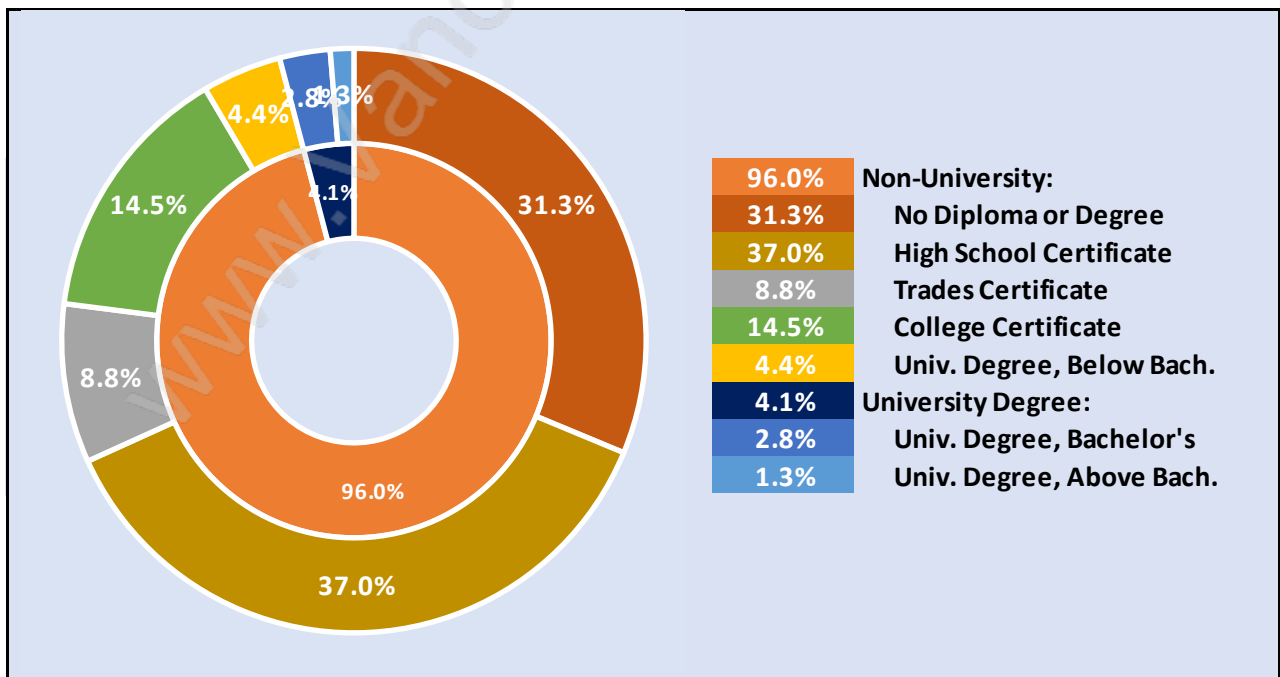

## Households by Household Size in Dewdney Deroche

Total Number of Households - 782

## Population Age 15+ in Dewdney Deroche