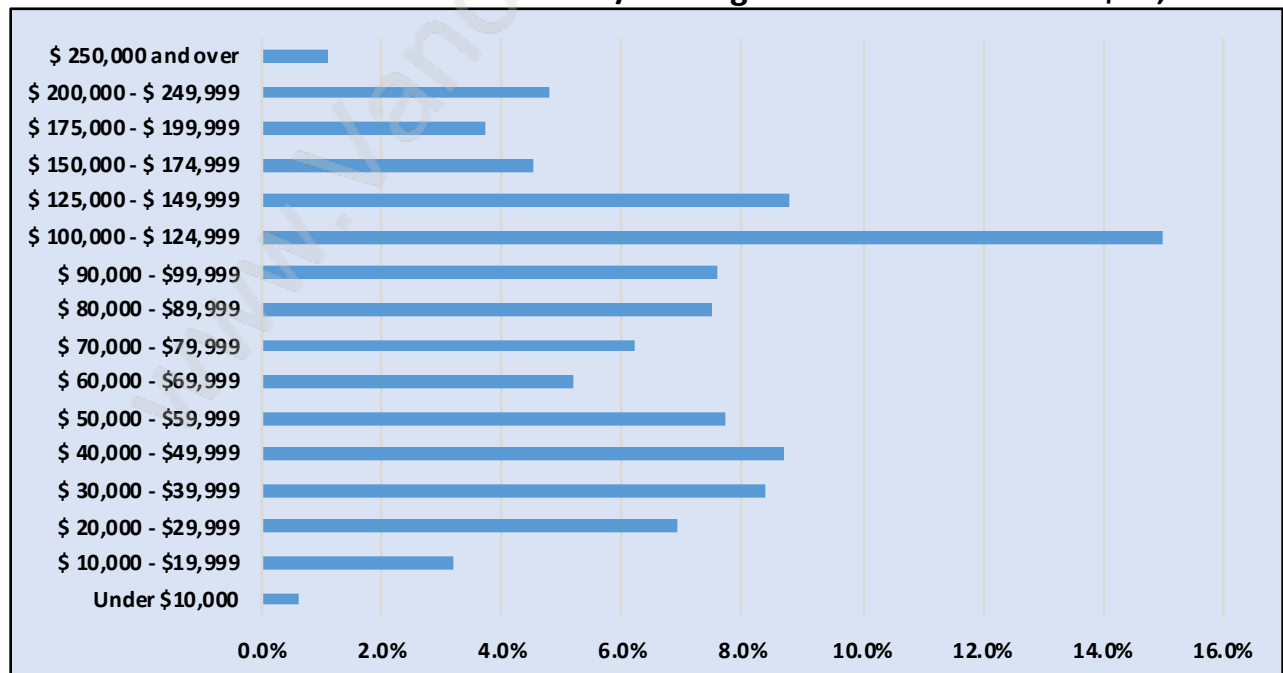

Households by Income in Dewdney Deroche

Total Number of Households - 782 / Average Household Income - $93,469