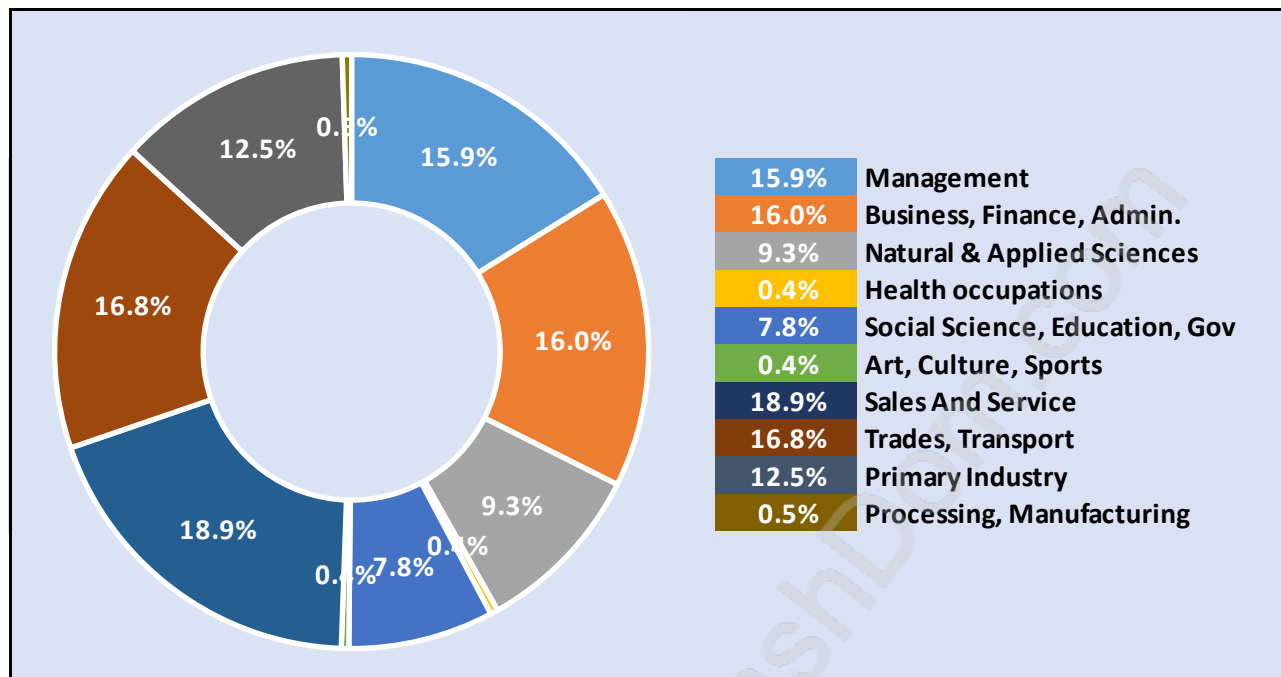

Labour Force by Occupation in Dewdney Deroche