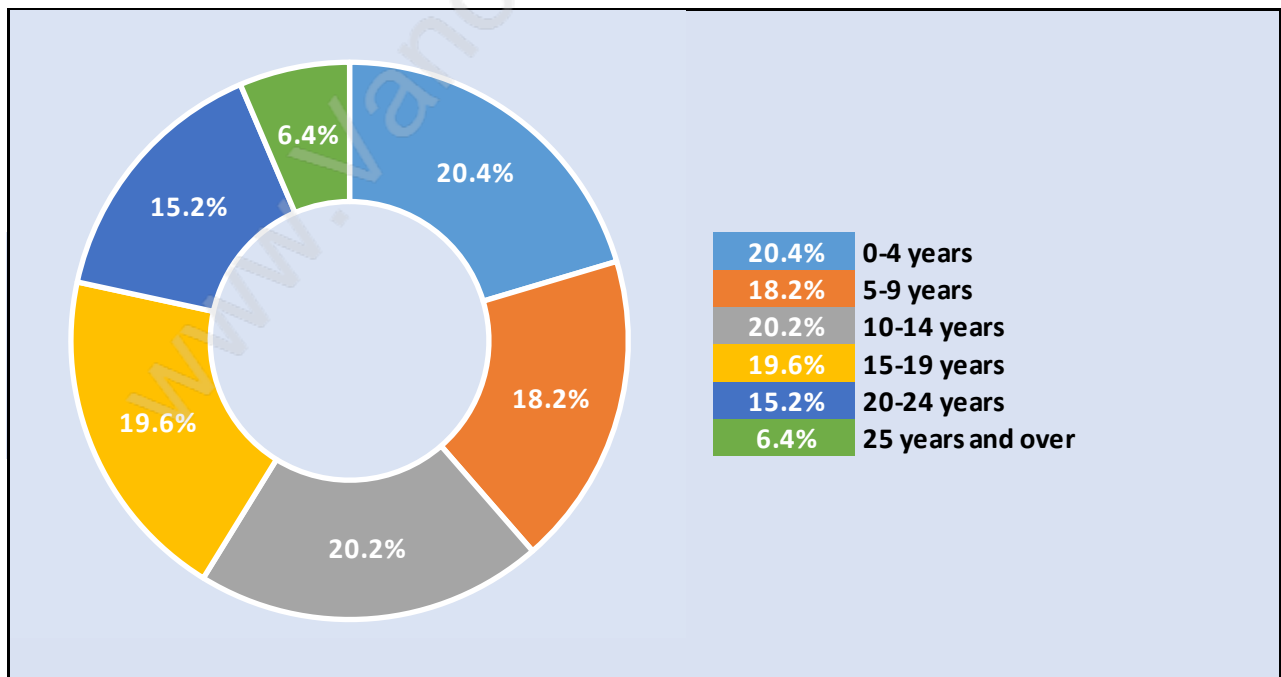

Children at Home in Dewdney Deroche

Total Number of Children at Home - 560