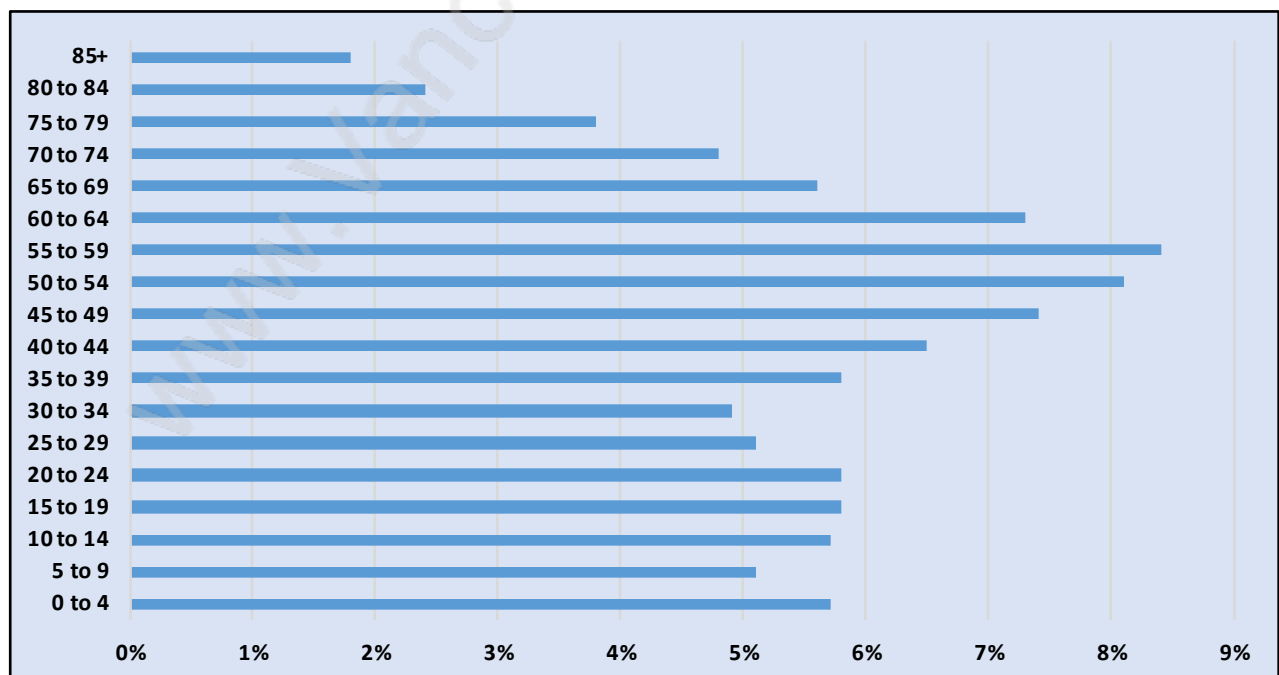

## Population Trends in Dewdney Deroche

## Population by Age in Dewdney Deroche

# Population Age 15+ by Income Status in Dewdney Deroche

Total Population Age 15 - 1,670