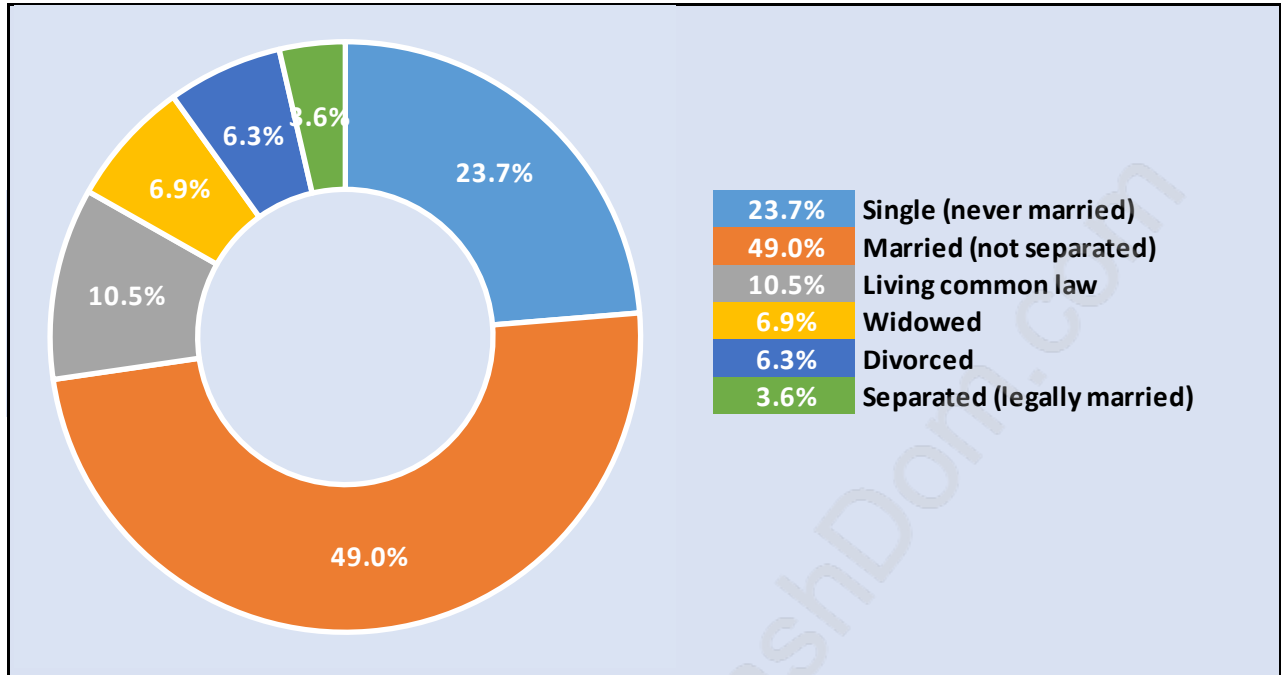

Families in Dewdney Deroche

Average Persons per Family - 3