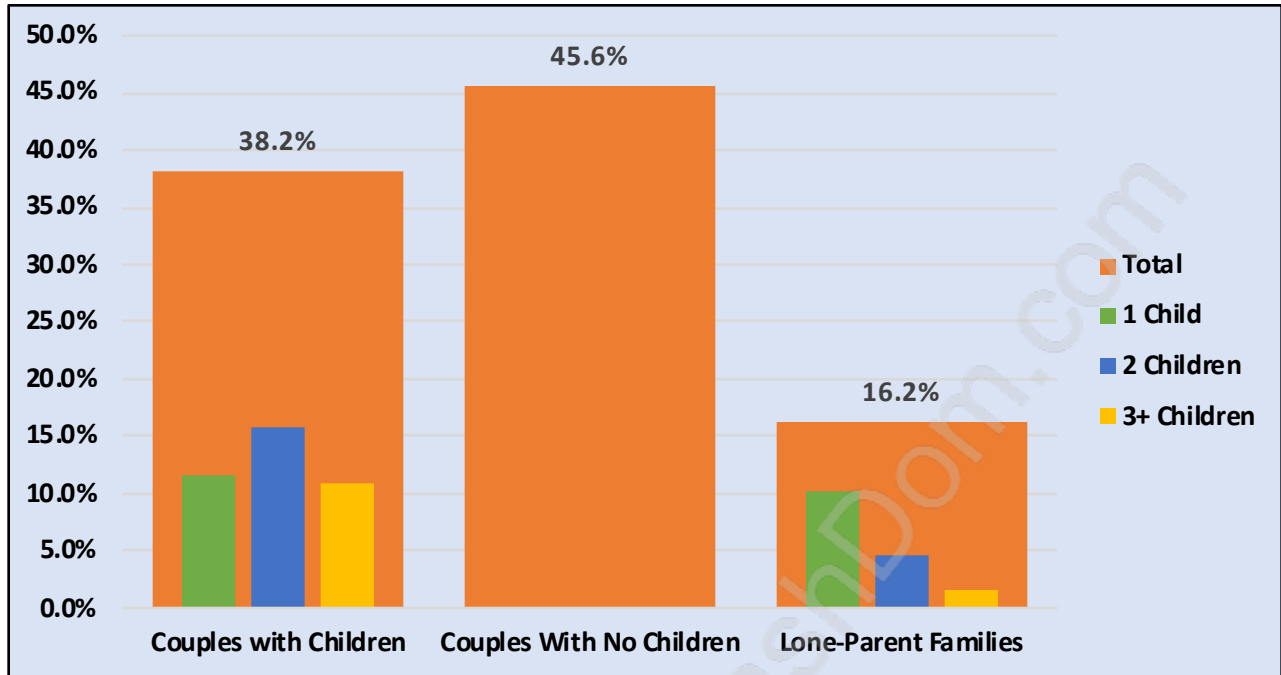

Family Structure in Dewdney Deroche

Total Number of Families - 550 / Average Persons per Family - 3.