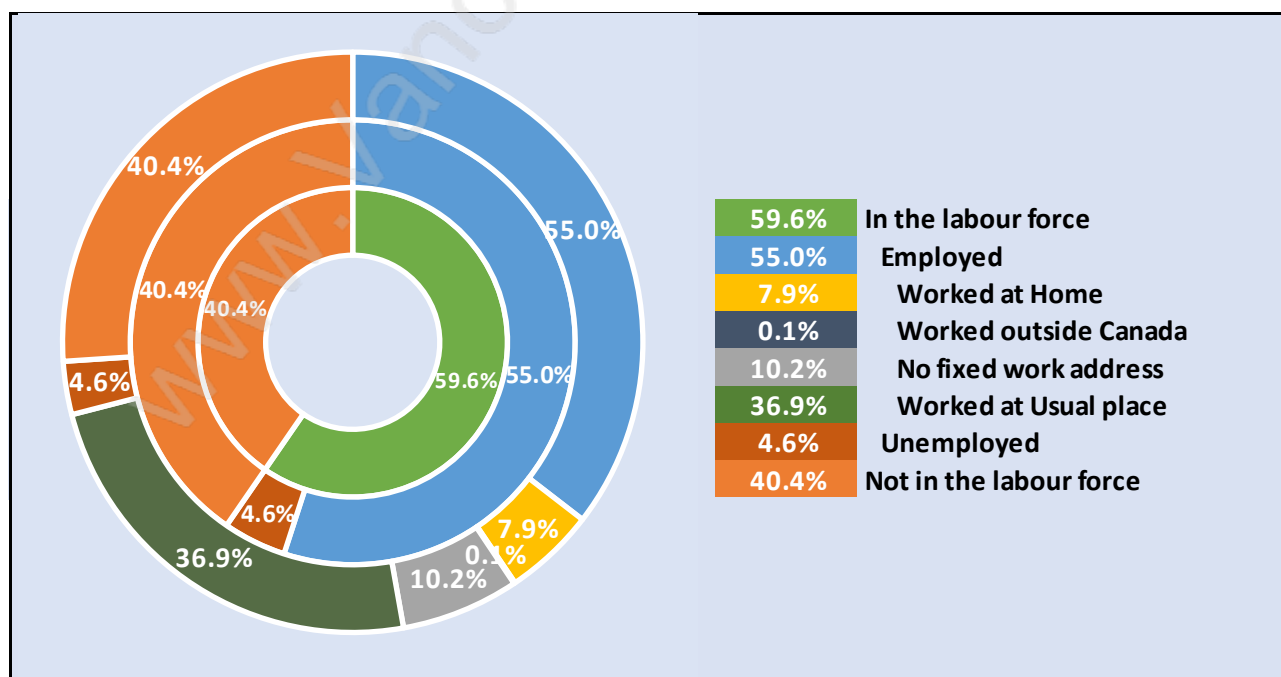

Labour Force Participation in Dewdney Deroche