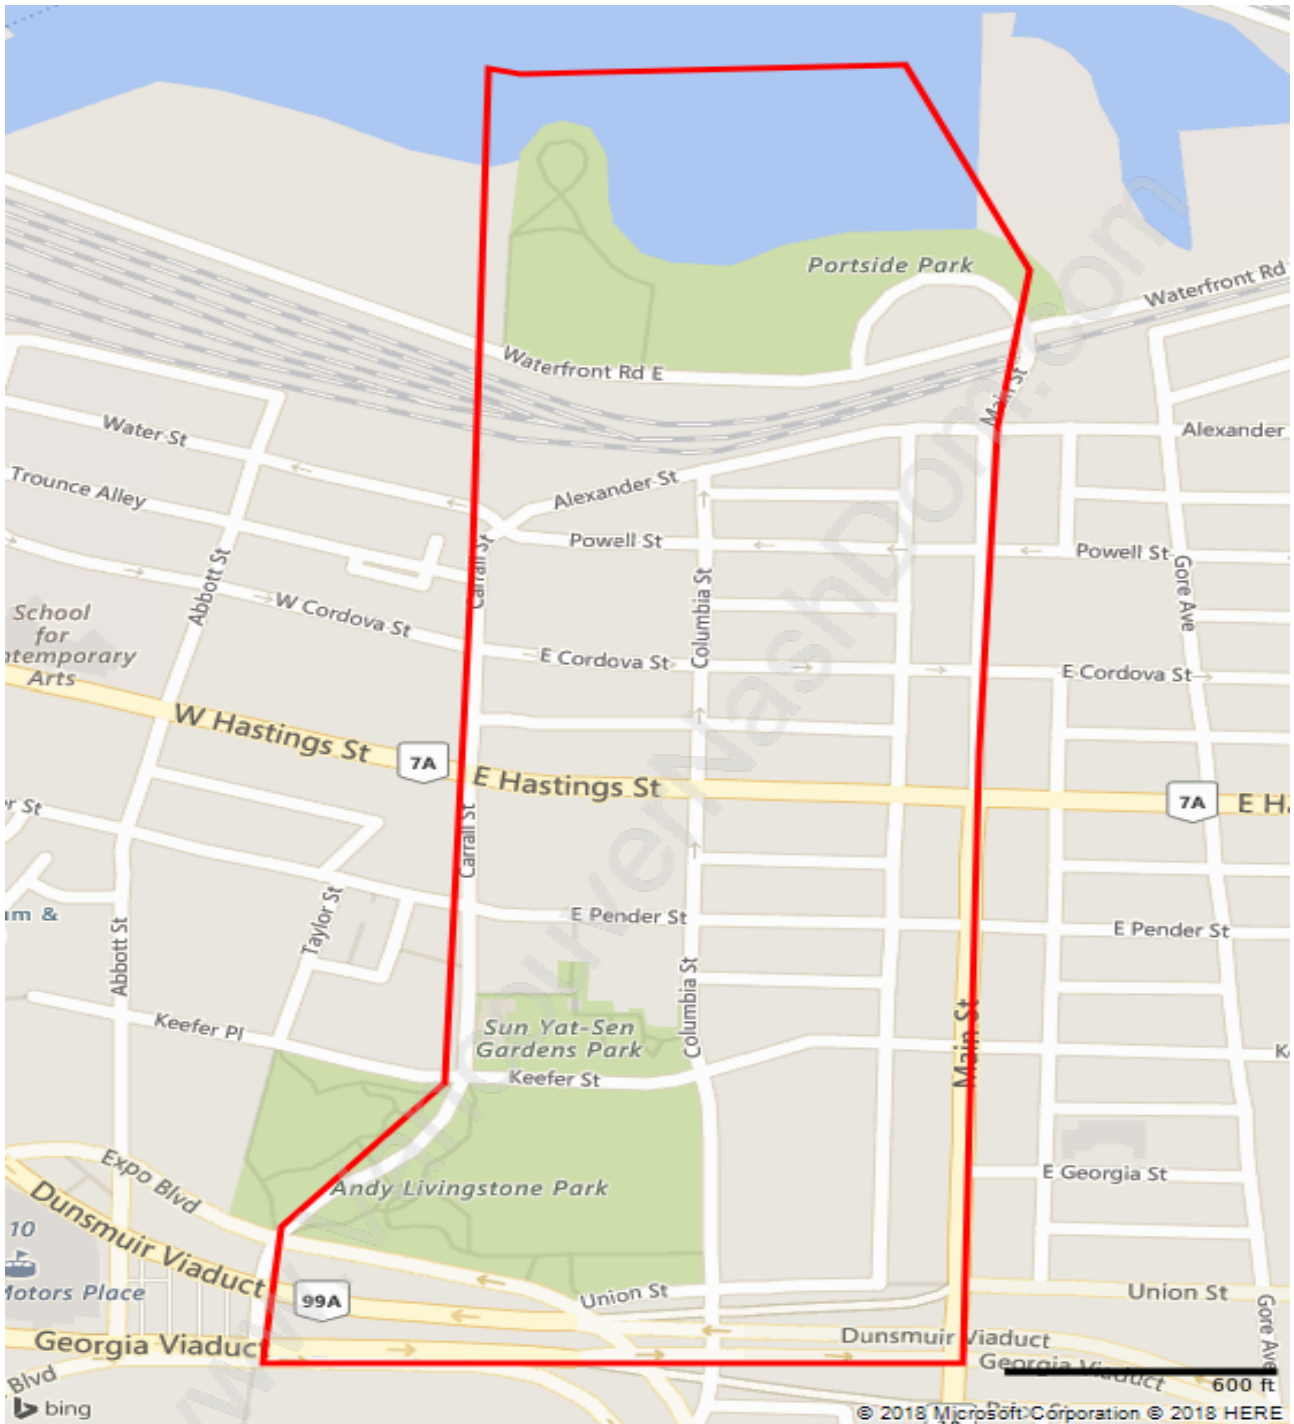

Downtown VE

Population Trends in Downtown VE

Population by Age in Downtown VE

Population Age 15+ by Income Status in Downtown VE

Total Population Age 15 - 2,513

Households by Income in Downtown VE

Total Number of Households - 1,879 / Average Household Income - \$41,164

Families in Downtown VE

Average Persons per Family - 2.2

Children at Home in Downtown VE

Total Number of Children at Home - 138

Family Structure in Downtown VE

Total Number of Families - 395 / Average Persons per Family - 2.2

Households by Household Size in Downtown VE

Total Number of Households - 1,879

Dwellings in Downtown VE

Population Age 15+ in Downtown VE

Labour Force by Occupation in Downtown VE

Labour Force Participation in Downtown VE

Dominant Period of Construction - Before 1960

Population by Religion in Downtown VE

Population by Home Languages in Downtown VE