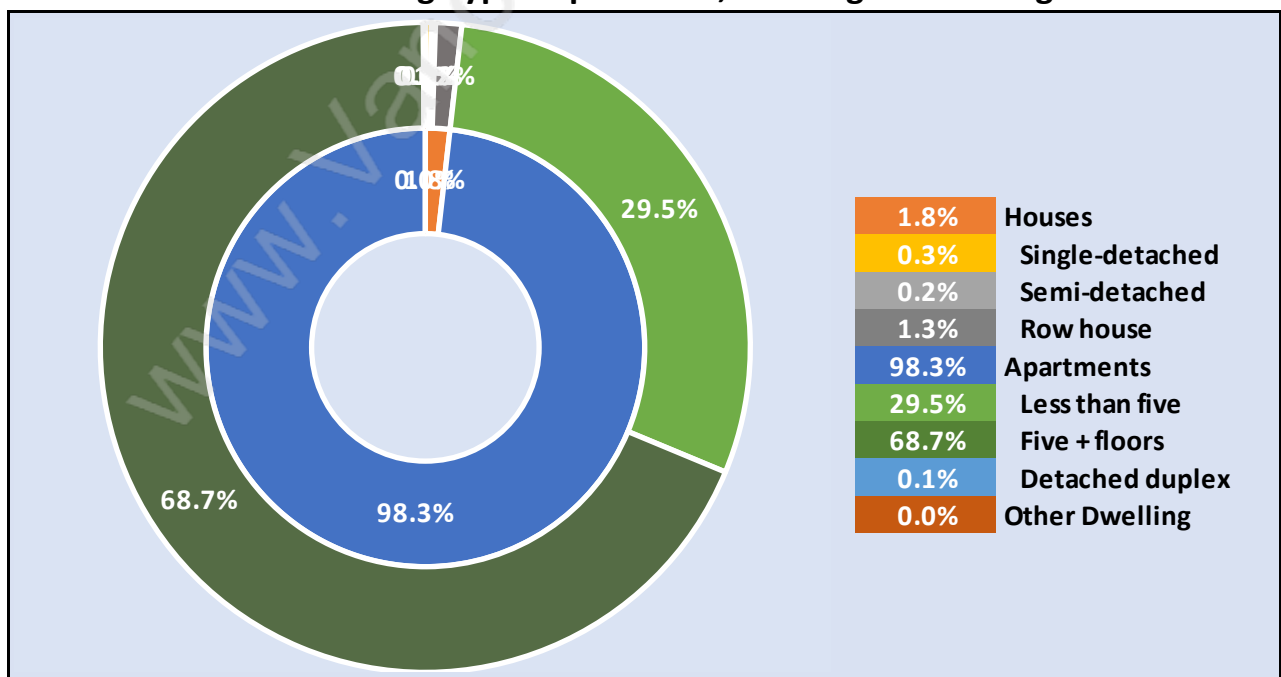

Downtown VE

Population Trends in Downtown VE

Population by Age in Downtown VE

Population Age 15+ by Income Status in Downtown VE

Total Population Age 15 - 2,513

Households by Income in Downtown VE

Total Number of Households - 1,879 / Average Household Income - \$41,164

Families in Downtown VE

Average Persons per Family - 2.2

Children at Home in Downtown VE

Total Number of Children at Home - 138

Family Structure in Downtown VE

Total Number of Families - 395 / Average Persons per Family - 2.2

Households by Household Size in Downtown VE

Total Number of Households - 1,879

Dwellings in Downtown VE

Population Age 15+ in Downtown VE

Labour Force by Occupation in Downtown VE

Labour Force Participation in Downtown VE

Travel To Work in (from) Downtown VE

Occupied Dwellings by Structure Type in Downtown VE

Dominant Bulding Type - Apartment, building low and high rise

Private Dwellings by Period of Construction in Downtown VE