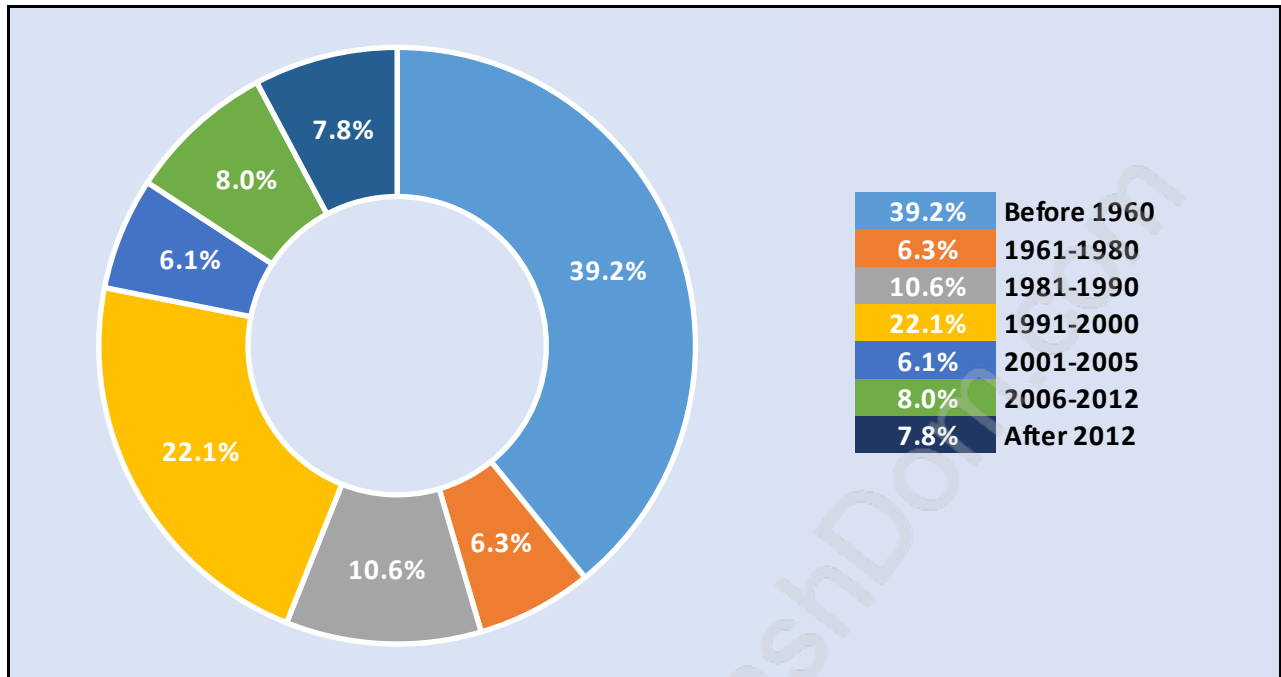

Downtown VE

Population Trends in Downtown VE

Population by Age in Downtown VE

Population Age 15+ by Income Status in Downtown VE

Total Population Age 15 - 2,513

Households by Income in Downtown VE

Total Number of Households - 1,879 / Average Household Income - \$41,164

Families in Downtown VE

Average Persons per Family - 2.2

Children at Home in Downtown VE

Total Number of Children at Home - 138

Family Structure in Downtown VE

Total Number of Families - 395 / Average Persons per Family - 2.2

Travel To Work in (from) Downtown VE

Occupied Dwellings by Structure Type in Downtown VE

Dominant Bulding Type - Apartment, building low and high rise

Private Dwellings by Period of Construction in Downtown VE

Dominant Period of Construction - Before 1960

Population by Religion in Downtown VE

Population by Home Languages in Downtown VE