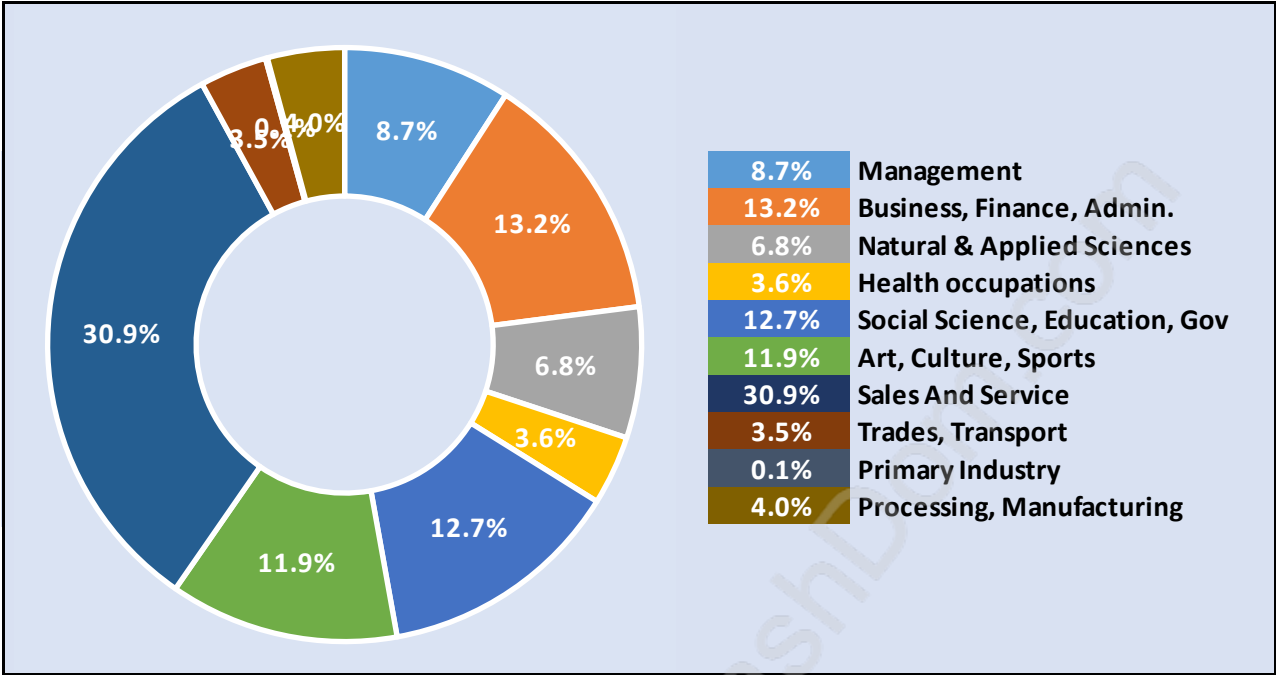

Downtown VE

Population Trends in Downtown VE

Population by Age in Downtown VE

Population Age 15+ by Income Status in Downtown VE

Total Population Age 15 - 2,513

Households by Income in Downtown VE

Total Number of Households - 1,879 / Average Household Income - \$41,164

Families in Downtown VE

Average Persons per Family - 2.2

Children at Home in Downtown VE

Total Number of Children at Home - 138

Family Structure in Downtown VE

Total Number of Families - 395 / Average Persons per Family - 2.2

Households by Household Size in Downtown VE

Total Number of Households - 1,879

Dwellings in Downtown VE

Population Age 15+ in Downtown VE

Labour Force by Occupation in Downtown VE

Labour Force Participation in Downtown VE