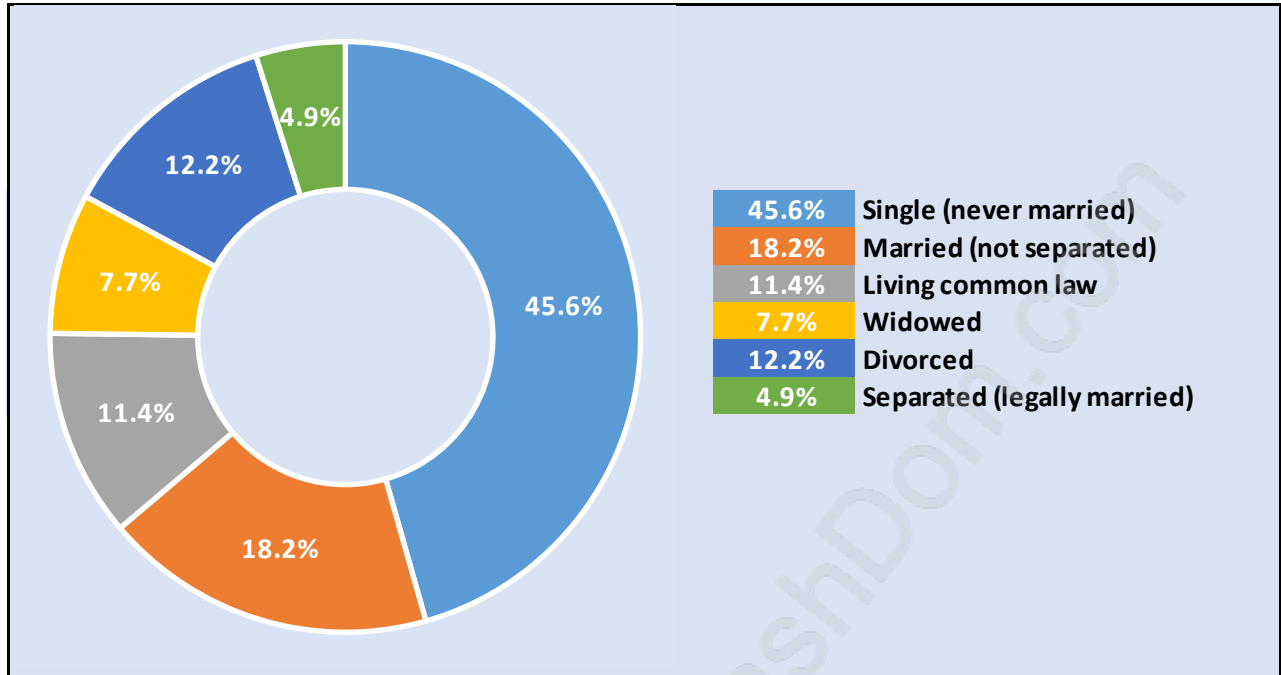

Downtown VE

Population Trends in Downtown VE

Population by Age in Downtown VE

Population Age 15+ by Income Status in Downtown VE

Total Population Age 15 - 2,513

Households by Income in Downtown VE

Total Number of Households - 1,879 / Average Household Income - \$41,164

Families in Downtown VE

Average Persons per Family - 2.2

Children at Home in Downtown VE

Total Number of Children at Home - 138

Family Structure in Downtown VE

Total Number of Families - 395 / Average Persons per Family - 2.2

Households by Household Size in Downtown VE

Total Number of Households - 1,879

Dwellings in Downtown VE

Population Age 15+ in Downtown VE

Labour Force by Occupation in Downtown VE

Labour Force Participation in Downtown VE