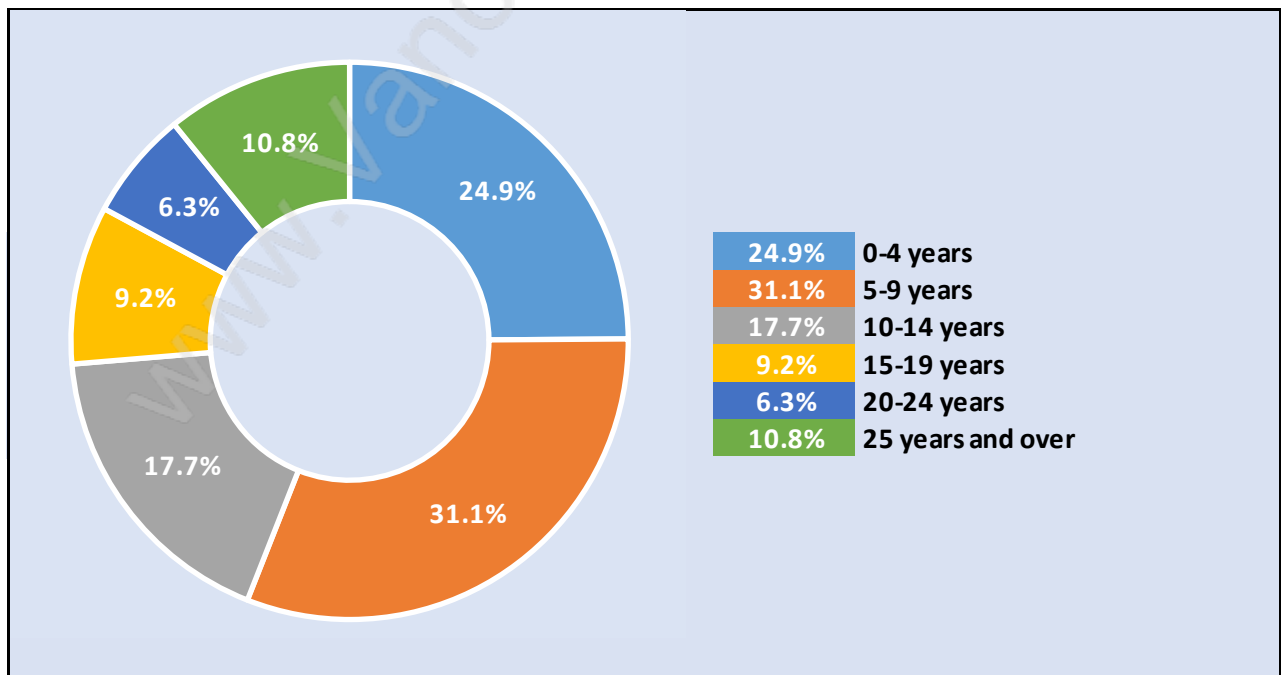

Downtown VE

Population Trends in Downtown VE

Population by Age in Downtown VE

Population Age 15+ by Income Status in Downtown VE

Total Population Age 15 - 2,513

Households by Income in Downtown VE

Total Number of Households - 1,879 / Average Household Income - \$41,164

Families in Downtown VE

Average Persons per Family - 2.2

Children at Home in Downtown VE

Total Number of Children at Home - 138

Family Structure in Downtown VE

Total Number of Families - 395 / Average Persons per Family - 2.2

Households by Household Size in Downtown VE

Total Number of Households - 1,879

Dwellings in Downtown VE

Population Age 15+ in Downtown VE

Labour Force by Occupation in Downtown VE

Labour Force Participation in Downtown VE