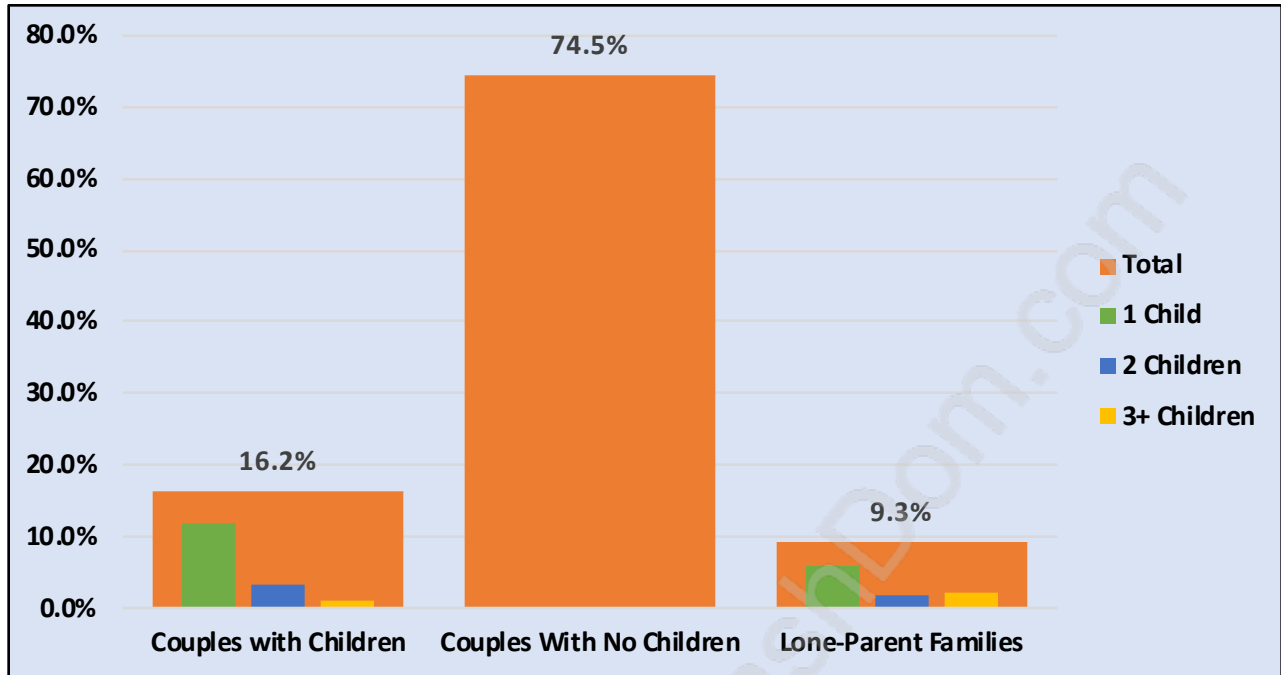

Downtown VE

Population Trends in Downtown VE

Population by Age in Downtown VE

Population Age 15+ by Income Status in Downtown VE

Total Population Age 15 - 2,513

Households by Income in Downtown VE

Total Number of Households - 1,879 / Average Household Income - \$41,164

Families in Downtown VE

Average Persons per Family - 2.2

Children at Home in Downtown VE

Total Number of Children at Home - 138

Family Structure in Downtown VE

Total Number of Families - 395 / Average Persons per Family - 2.2

Households by Household Size in Downtown VE

Total Number of Households - 1,879

Dwellings in Downtown VE

Population Age 15+ in Downtown VE

Labour Force by Occupation in Downtown VE

Labour Force Participation in Downtown VE