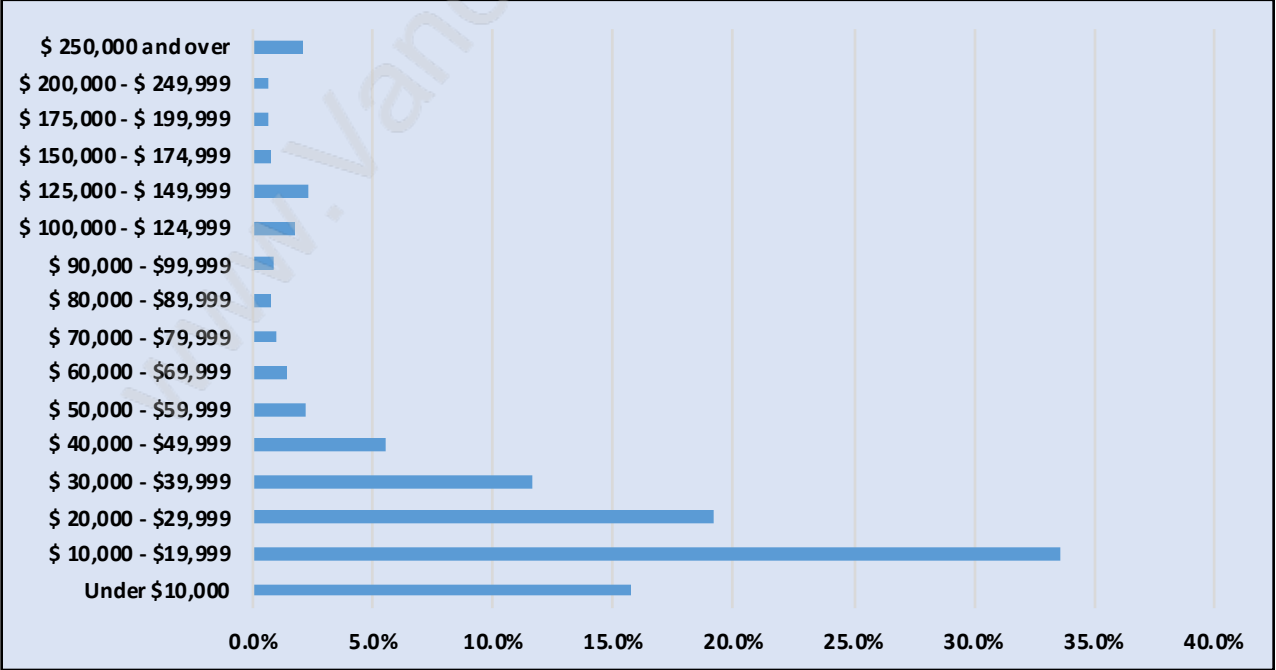

Downtown VE

Population Trends in Downtown VE

Population by Age in Downtown VE

Population Age 15+ by Income Status in Downtown VE

Total Population Age 15 - 2,513

Households by Income in Downtown VE

Total Number of Households - 1,879 / Average Household Income - \$41,164

Families in Downtown VE

Average Persons per Family - 2.2

Children at Home in Downtown VE

Total Number of Children at Home - 138

Family Structure in Downtown VE

Total Number of Families - 395 / Average Persons per Family - 2.2

Households by Household Size in Downtown VE

Total Number of Households - 1,879

Dwellings in Downtown VE

Population Age 15+ in Downtown VE

Labour Force by Occupation in Downtown VE

Labour Force Participation in Downtown VE