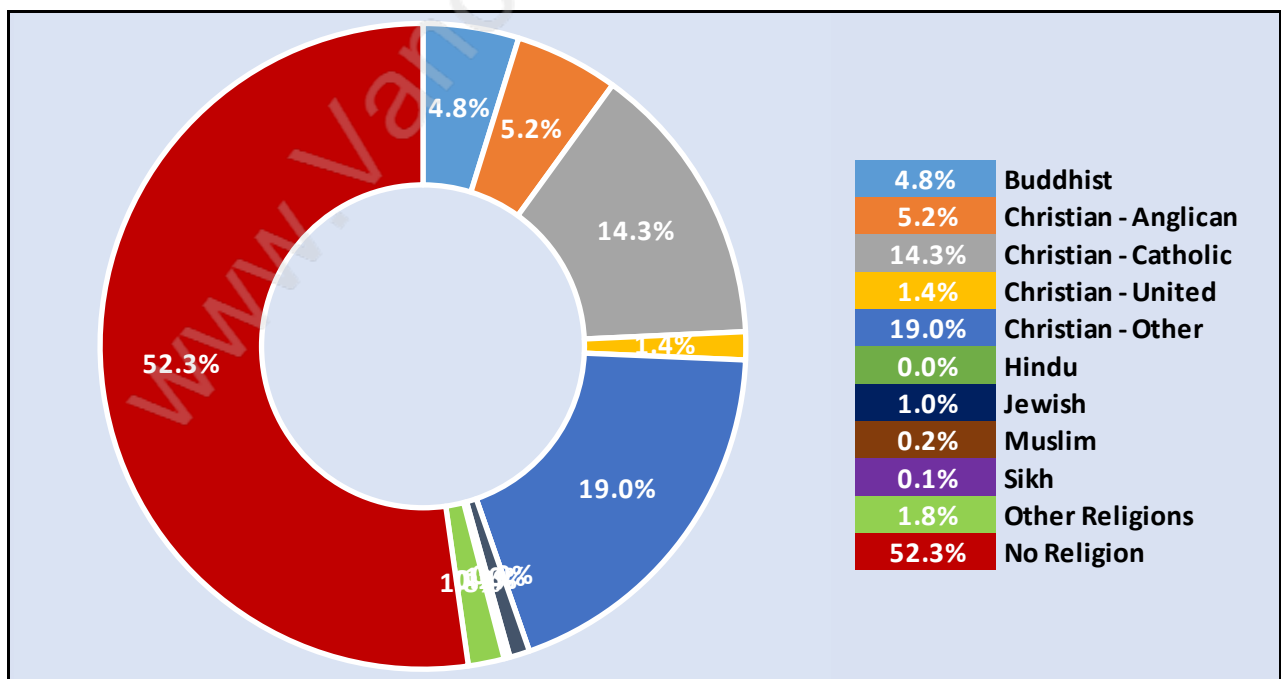

Downtown VE

Population Trends in Downtown VE

Population by Age in Downtown VE

Population Age 15+ by Income Status in Downtown VE

Total Population Age 15 - 2,513

Households by Income in Downtown VE

Total Number of Households - 1,879 / Average Household Income - \$41,164

Households by Household Size in Downtown VE

Total Number of Households - 1,879

Dwellings in Downtown VE

Population Age 15+ in Downtown VE

Labour Force by Occupation in Downtown VE

Labour Force Participation in Downtown VE

Travel To Work in (from) Downtown VE

Occupied Dwellings by Structure Type in Downtown VE

Dominant Bulding Type - Apartment, building low and high rise

Private Dwellings by Period of Construction in Downtown VE

Dominant Period of Construction - Before 1960

Population by Religion in Downtown VE

Population by Home Languages in Downtown VE