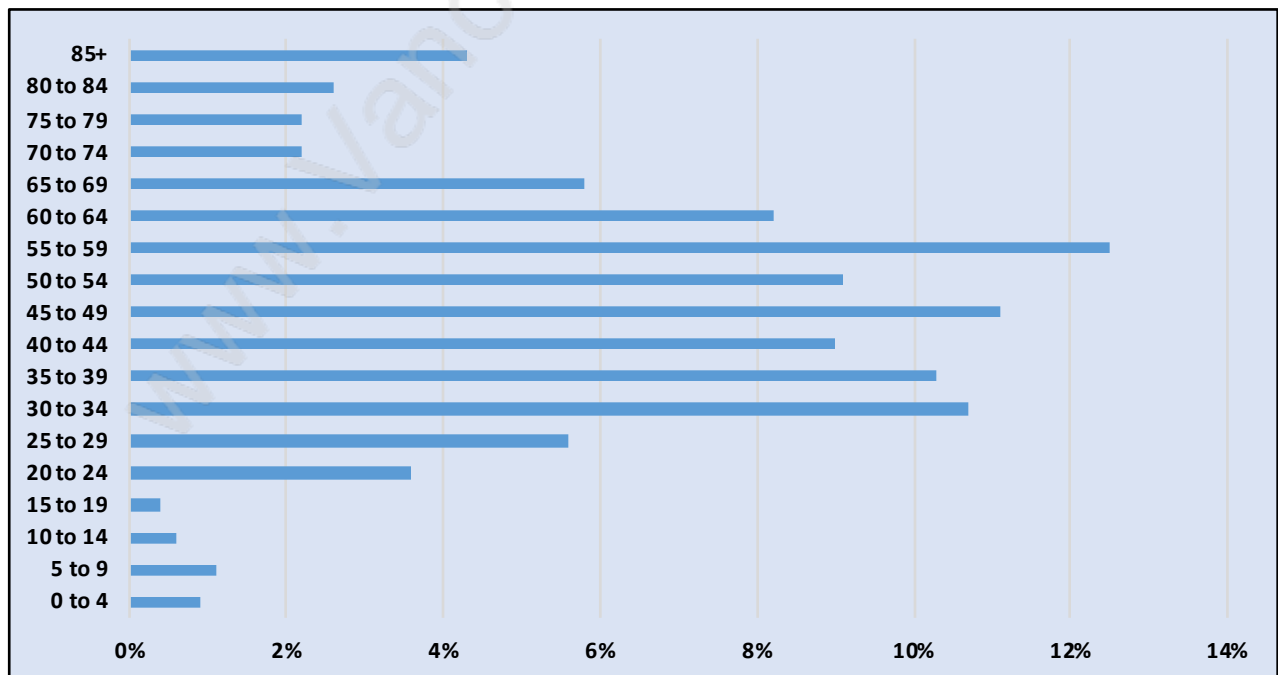

Downtown VE

Population Trends in Downtown VE

Population by Age in Downtown VE

Population Age 15+ by Income Status in Downtown VE

Total Population Age 15 - 2,513

Households by Income in Downtown VE

Total Number of Households - 1,879 / Average Household Income - \$41,164

Families in Downtown VE

Average Persons per Family - 2.2

Children at Home in Downtown VE

Total Number of Children at Home - 138

Family Structure in Downtown VE

Total Number of Families - 395 / Average Persons per Family - 2.2

Households by Household Size in Downtown VE

Total Number of Households - 1,879

Dwellings in Downtown VE

Population Age 15+ in Downtown VE

Labour Force by Occupation in Downtown VE

Labour Force Participation in Downtown VE