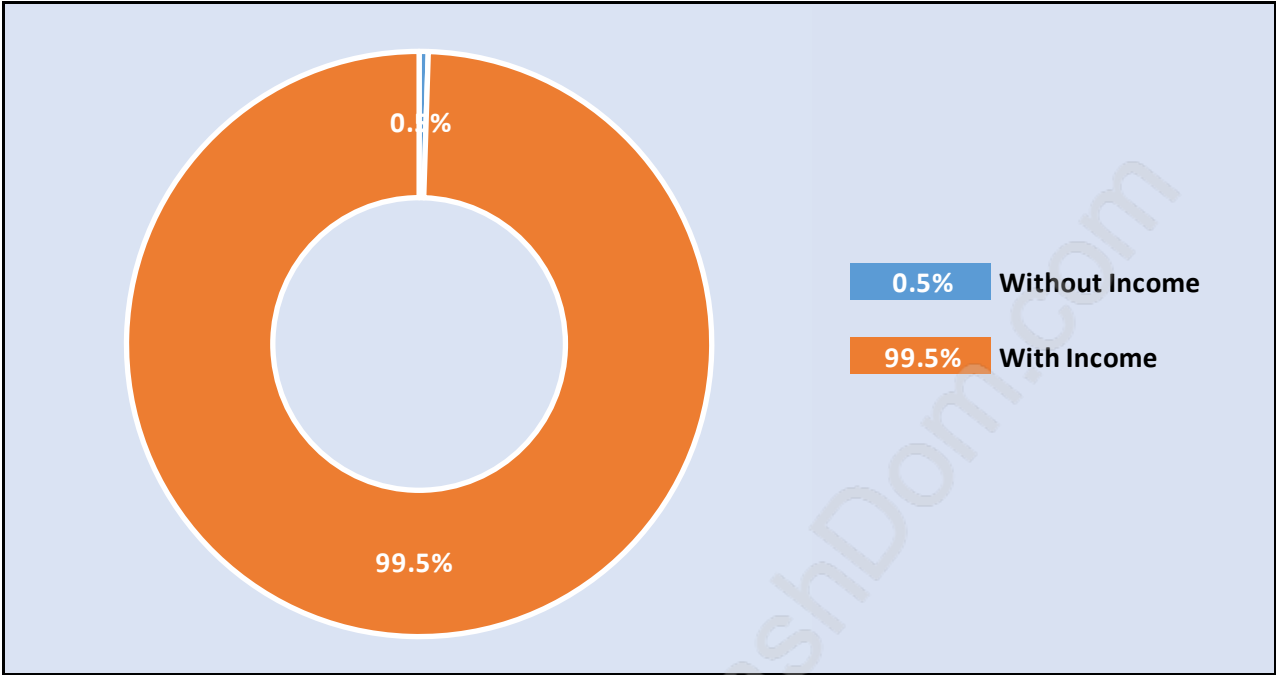

Downtown VE

Population Trends in Downtown VE

Population by Age in Downtown VE

Population Age 15+ by Income Status in Downtown VE

Total Population Age 15 - 2,513

Households by Income in Downtown VE

Total Number of Households - 1,879 / Average Household Income - \$41,164

Families in Downtown VE

Average Persons per Family - 2.2

Children at Home in Downtown VE

Total Number of Children at Home - 138

Family Structure in Downtown VE

Total Number of Families - 395 / Average Persons per Family - 2.2

Households by Household Size in Downtown VE

Total Number of Households - 1,879

Dwellings in Downtown VE

Population Age 15+ in Downtown VE

Labour Force by Occupation in Downtown VE

Labour Force Participation in Downtown VE