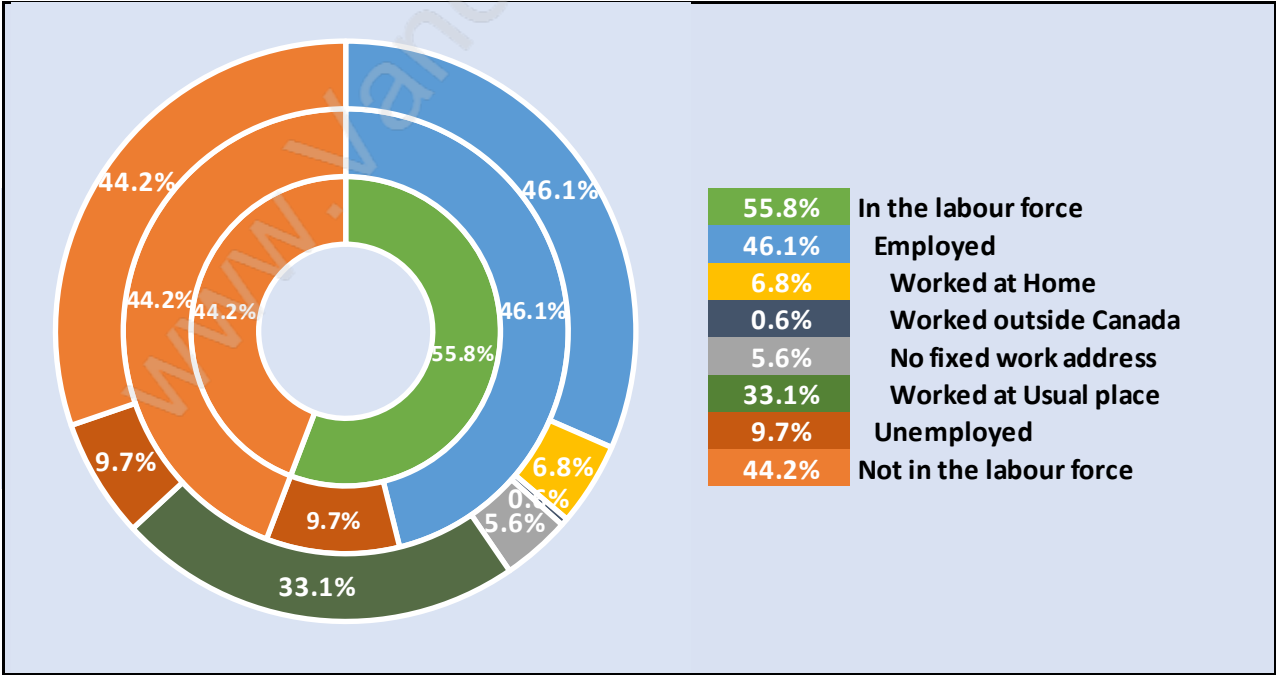

Downtown VE

Population Trends in Downtown VE

Population by Age in Downtown VE

Population Age 15+ by Income Status in Downtown VE

Total Population Age 15 - 2,513

Households by Income in Downtown VE

Total Number of Households - 1,879 / Average Household Income - \$41,164

Families in Downtown VE

Average Persons per Family - 2.2

Children at Home in Downtown VE

Total Number of Children at Home - 138

Family Structure in Downtown VE

Total Number of Families - 395 / Average Persons per Family - 2.2

Households by Household Size in Downtown VE

Total Number of Households - 1,879

Dwellings in Downtown VE

Population Age 15+ in Downtown VE

Labour Force by Occupation in Downtown VE

Labour Force Participation in Downtown VE