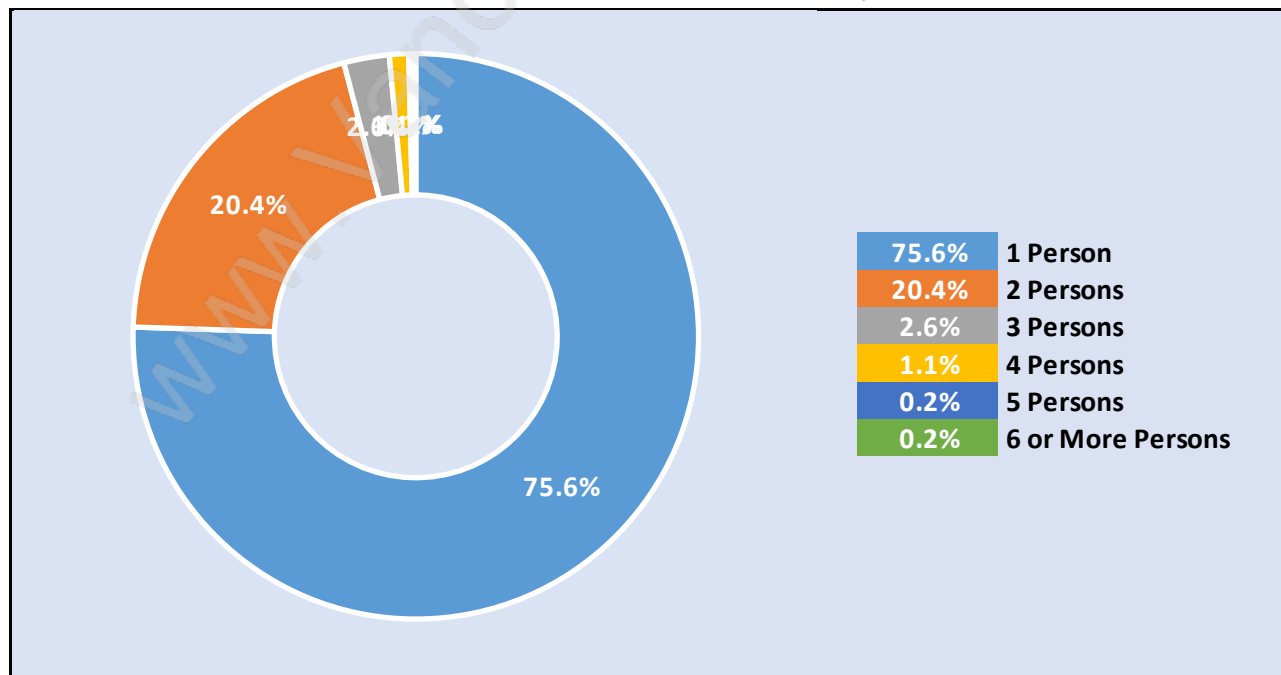

Downtown VE

Population Trends in Downtown VE

Population by Age in Downtown VE

Population Age 15+ by Income Status in Downtown VE

Total Population Age 15 - 2,513

Households by Income in Downtown VE

Total Number of Households - 1,879 / Average Household Income - \$41,164

Families in Downtown VE

Average Persons per Family - 2.2

Children at Home in Downtown VE

Total Number of Children at Home - 138

Family Structure in Downtown VE

Total Number of Families - 395 / Average Persons per Family - 2.2

Households by Household Size in Downtown VE

Total Number of Households - 1,879

Dwellings in Downtown VE

Population Age 15+ in Downtown VE

Labour Force by Occupation in Downtown VE

Labour Force Participation in Downtown VE