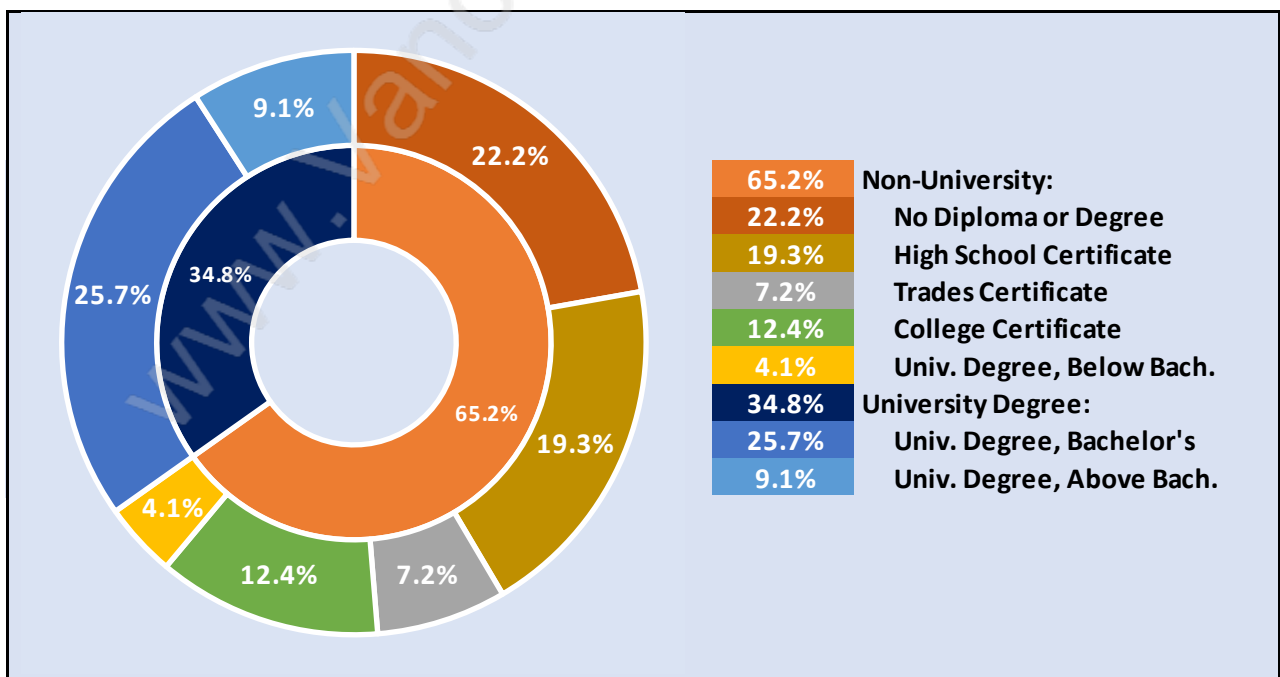

Downtown VE

Population Trends in Downtown VE

Population by Age in Downtown VE

Population Age 15+ by Income Status in Downtown VE

Total Population Age 15 - 2,513

Households by Income in Downtown VE

Total Number of Households - 1,879 / Average Household Income - \$41,164

Families in Downtown VE

Average Persons per Family - 2.2

Children at Home in Downtown VE

Total Number of Children at Home - 138

Family Structure in Downtown VE

Total Number of Families - 395 / Average Persons per Family - 2.2

Households by Household Size in Downtown VE

Total Number of Households - 1,879

Dwellings in Downtown VE

Population Age 15+ in Downtown VE

Labour Force by Occupation in Downtown VE

Labour Force Participation in Downtown VE