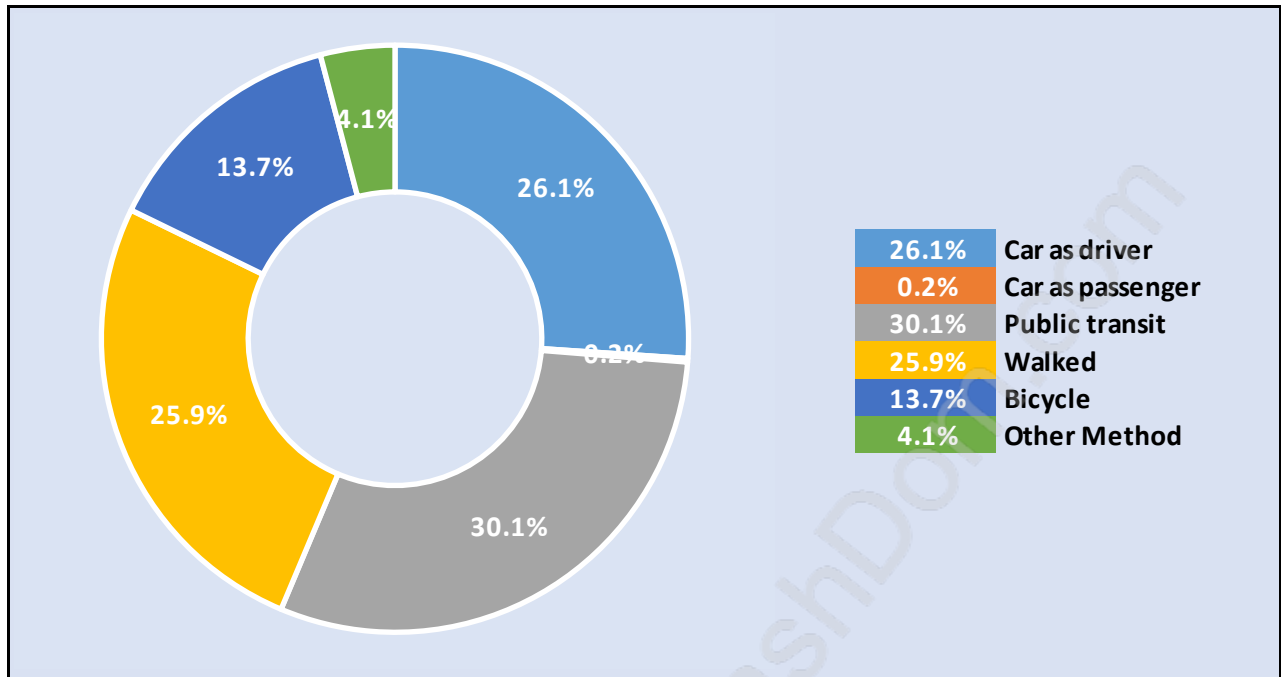

Travel To Work in (from) Downtown VE