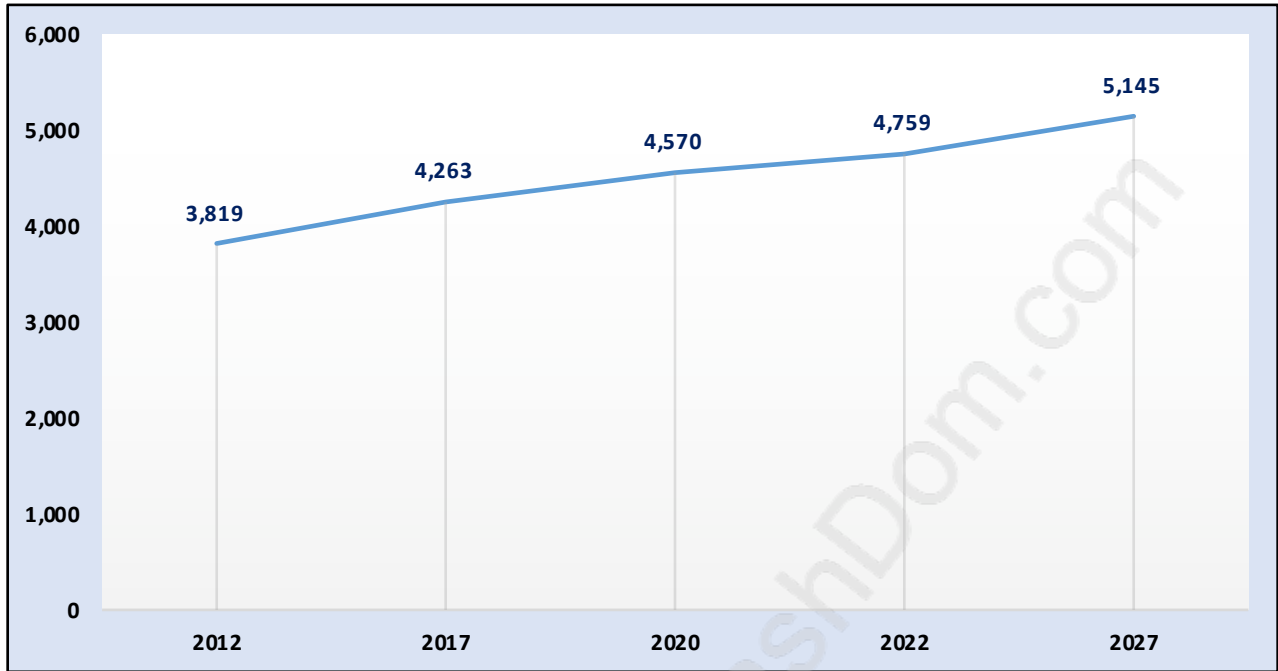

Downtown VE

Population Trends in Downtown VE

Population by Age in Downtown VE

Population Age 15+ by Income Status in Downtown VE

Total Population Age 15 - 2,513

Households by Income in Downtown VE

Total Number of Households - 1,879 / Average Household Income - \$41,164

Families in Downtown VE

Average Persons per Family - 2.2

Children at Home in Downtown VE

Total Number of Children at Home - 138

Family Structure in Downtown VE

Total Number of Families - 395 / Average Persons per Family - 2.2

Households by Household Size in Downtown VE

Total Number of Households - 1,879

Dwellings in Downtown VE

Population Age 15+ in Downtown VE

Labour Force by Occupation in Downtown VE

Labour Force Participation in Downtown VE