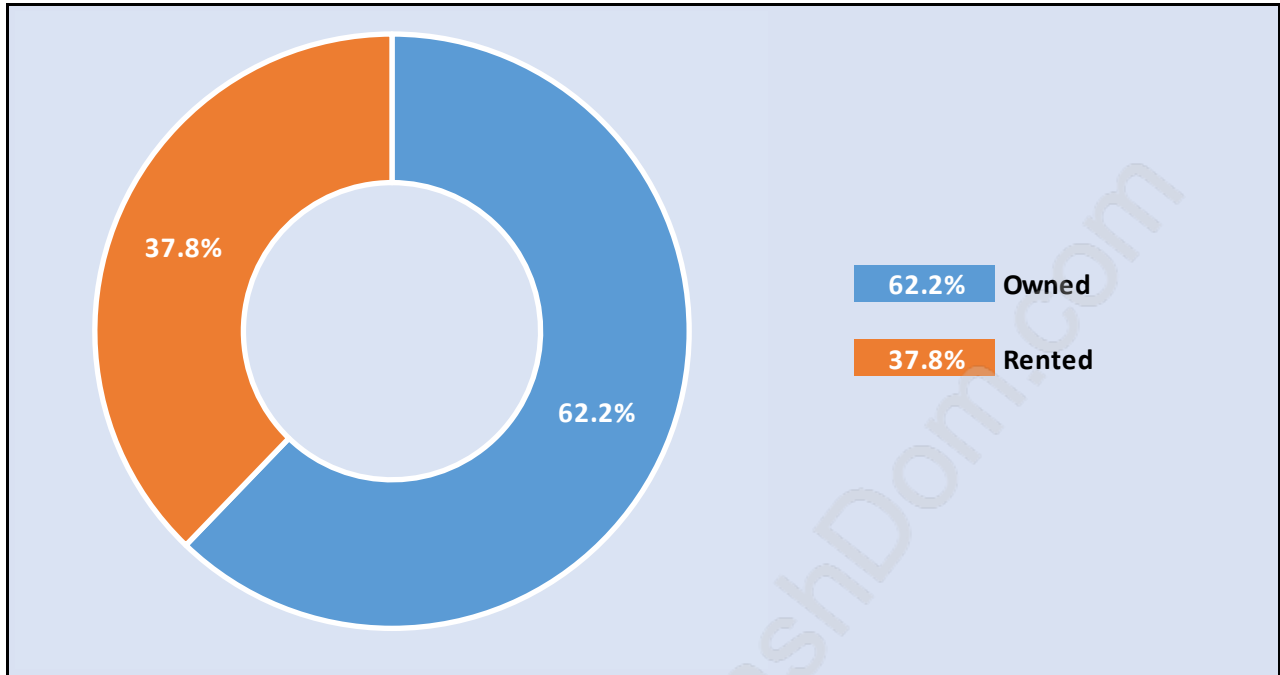

Downtown VE

Population Trends in Downtown VE

Population by Age in Downtown VE

Population Age 15+ by Income Status in Downtown VE

Total Population Age 15 - 2,513

Households by Income in Downtown VE

Total Number of Households - 1,879 / Average Household Income - \$41,164

Families in Downtown VE

Average Persons per Family - 2.2

Children at Home in Downtown VE

Total Number of Children at Home - 138

Family Structure in Downtown VE

Total Number of Families - 395 / Average Persons per Family - 2.2

Households by Household Size in Downtown VE

Total Number of Households - 1,879

Dwellings in Downtown VE

Population Age 15+ in Downtown VE

Labour Force by Occupation in Downtown VE

Labour Force Participation in Downtown VE