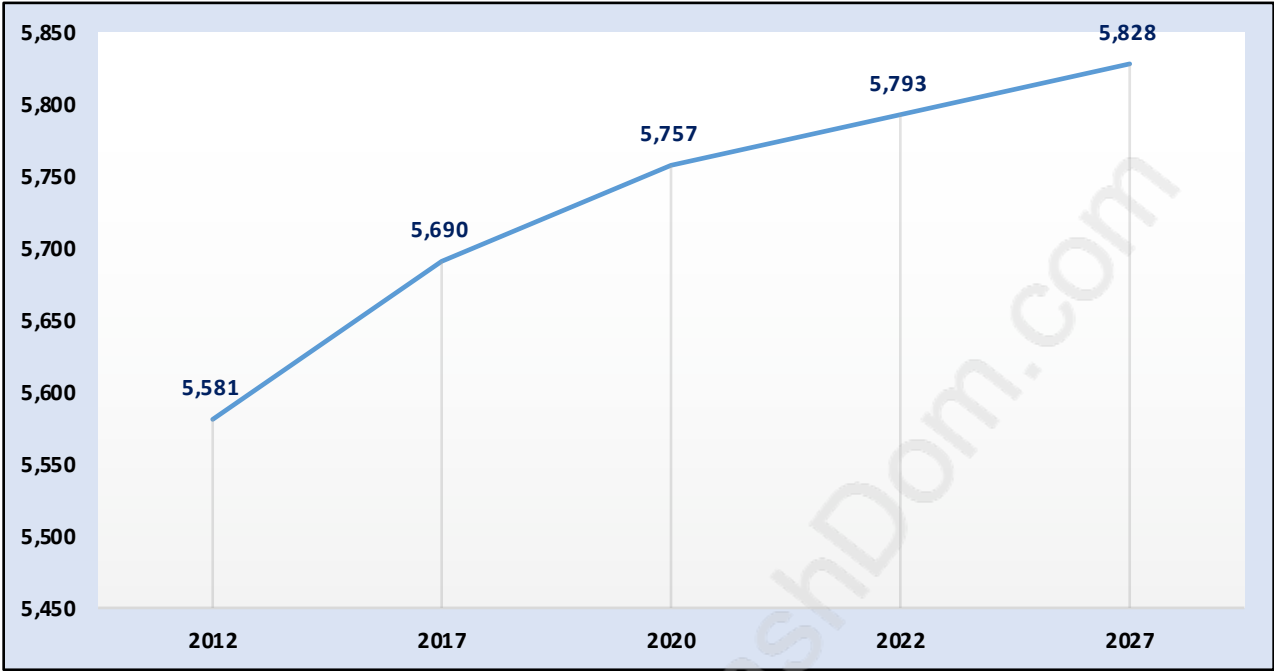

### Population Trends in Dundrave

### Population by Age in Dundrave

## Population Age 15+ by Income Status in Dundrave

Total Population Age 15 - 5,042

### Dominant Period of Construction - 1961-1980