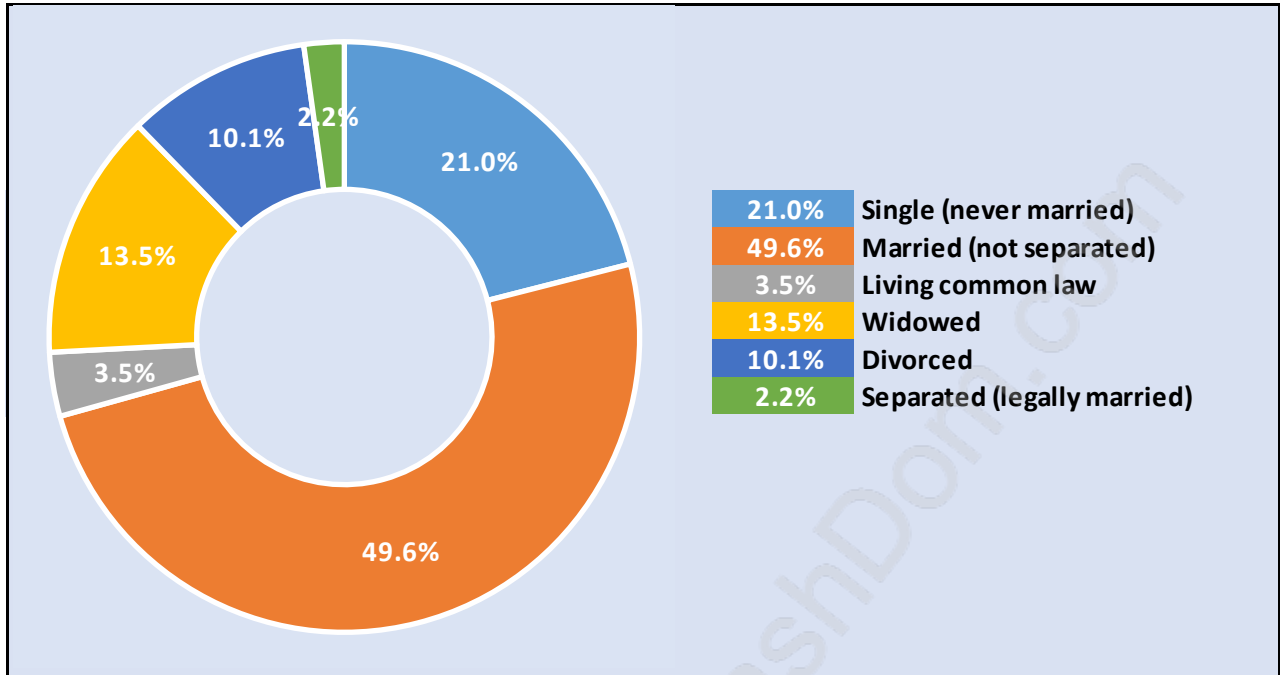

Families in Dundrave

Average Persons per Family - 2.7