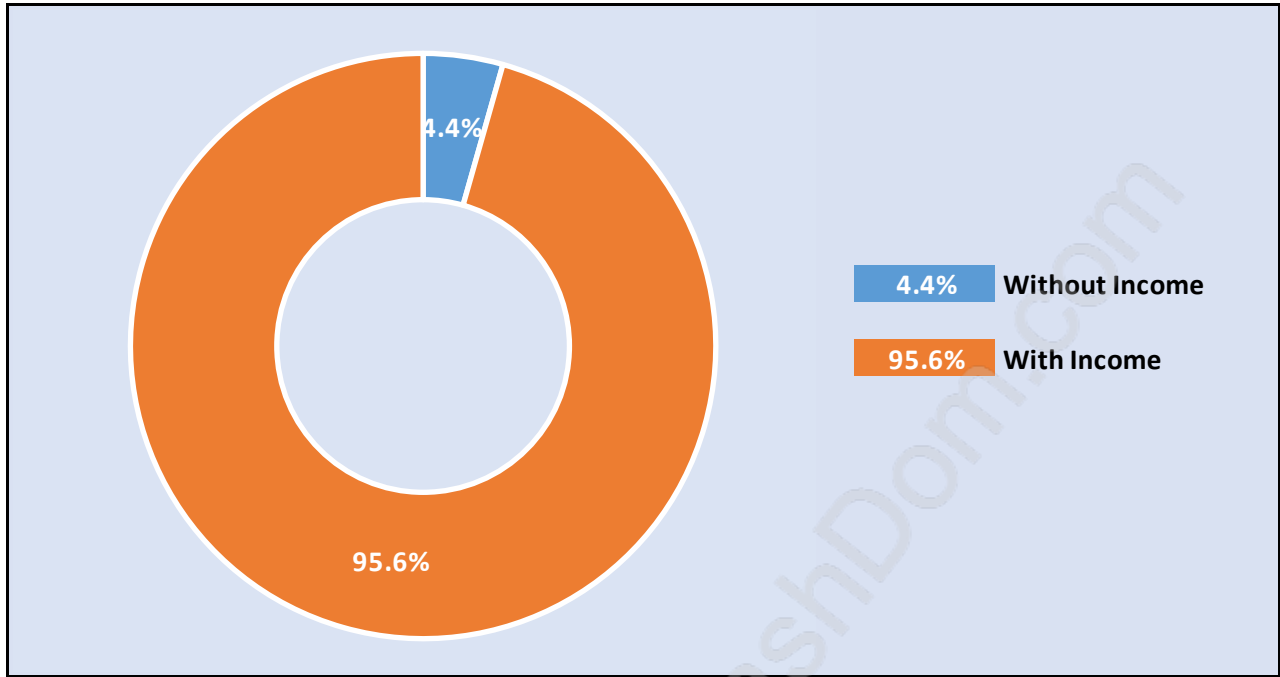

### Population Trends in Dundrave

### Population by Age in Dundrave

## Population Age 15+ by Income Status in Dundrave

Total Population Age 15 - 5,042