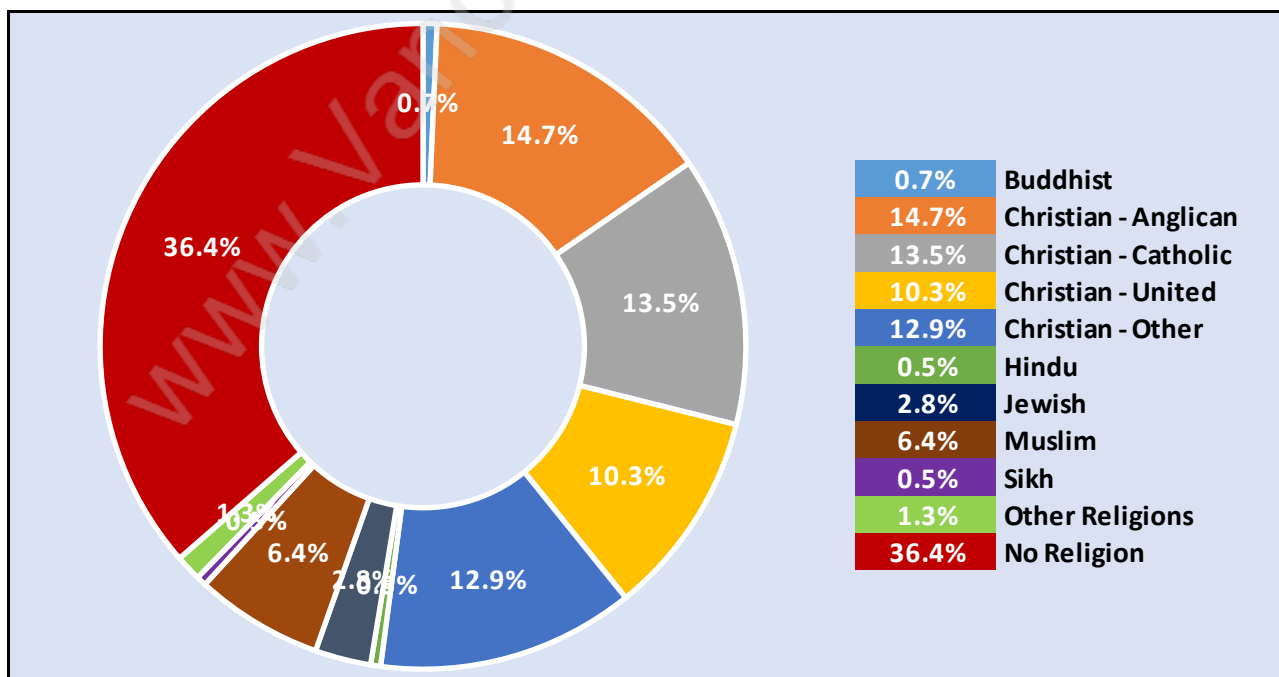

Population by Religion in Dundrave