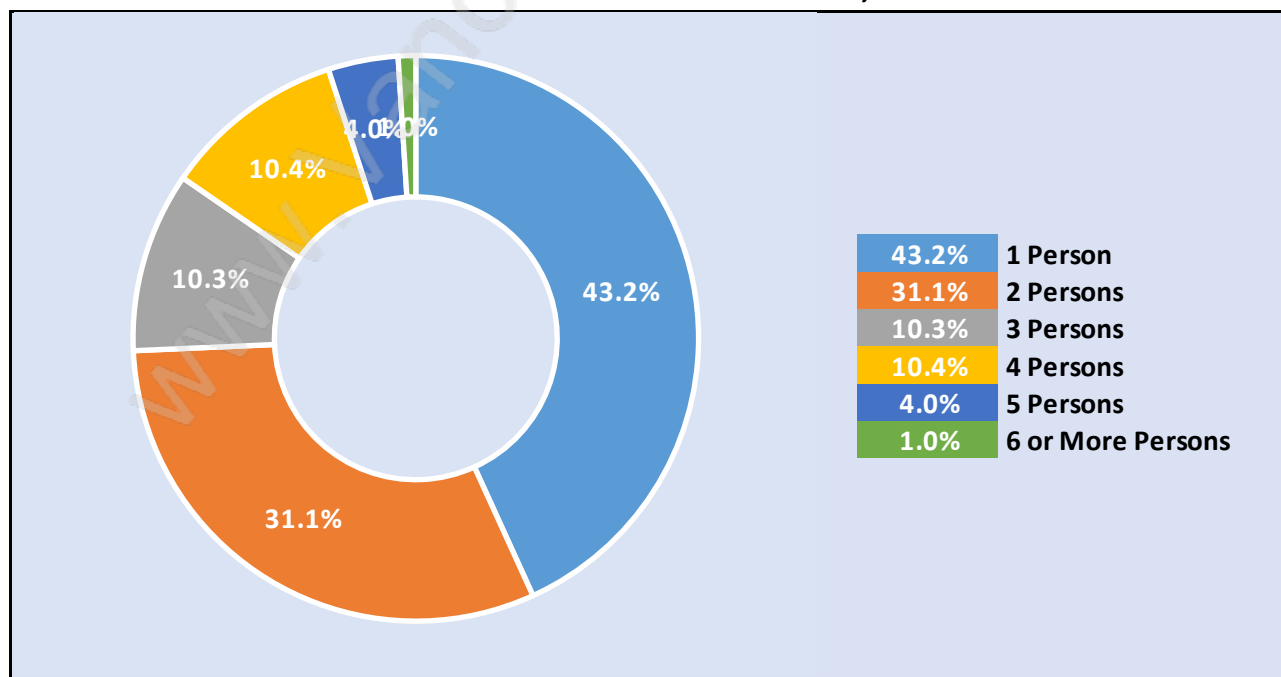

Households by Household Size in Dundrave

Total Number of Households - 2,712