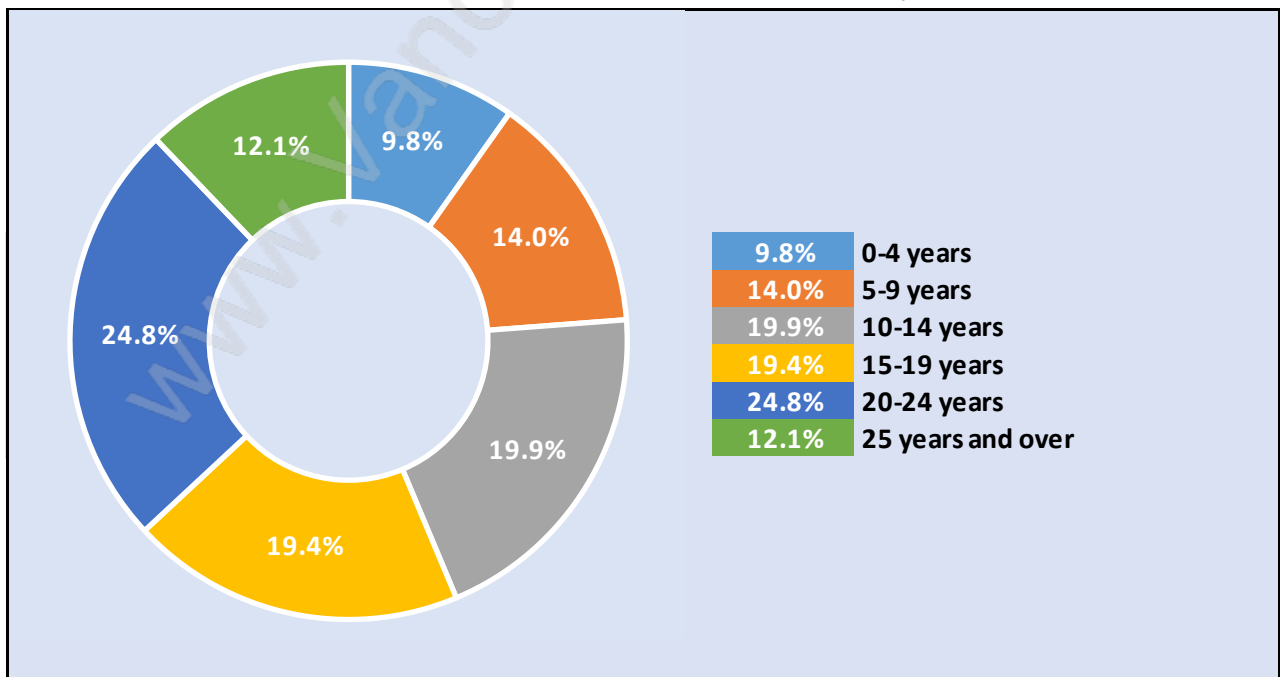

Children at Home in Dundrave

Total Number of Children at Home - 1,242