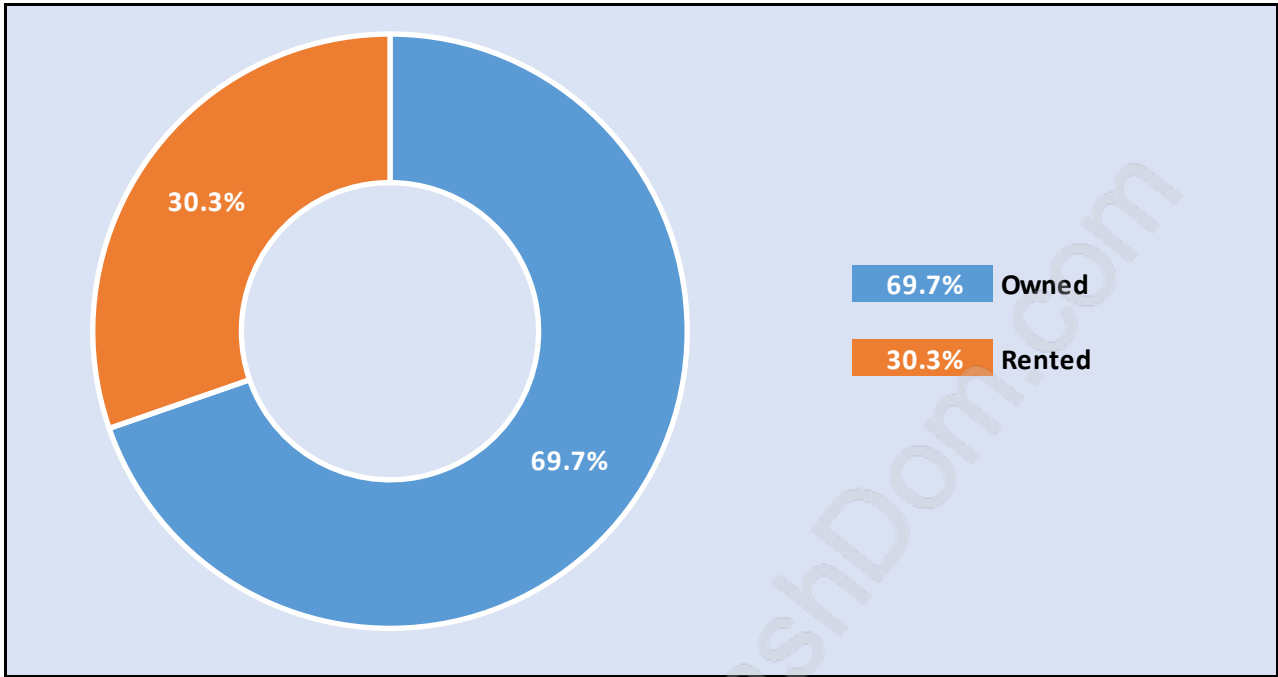

Dwellings in Dundrave