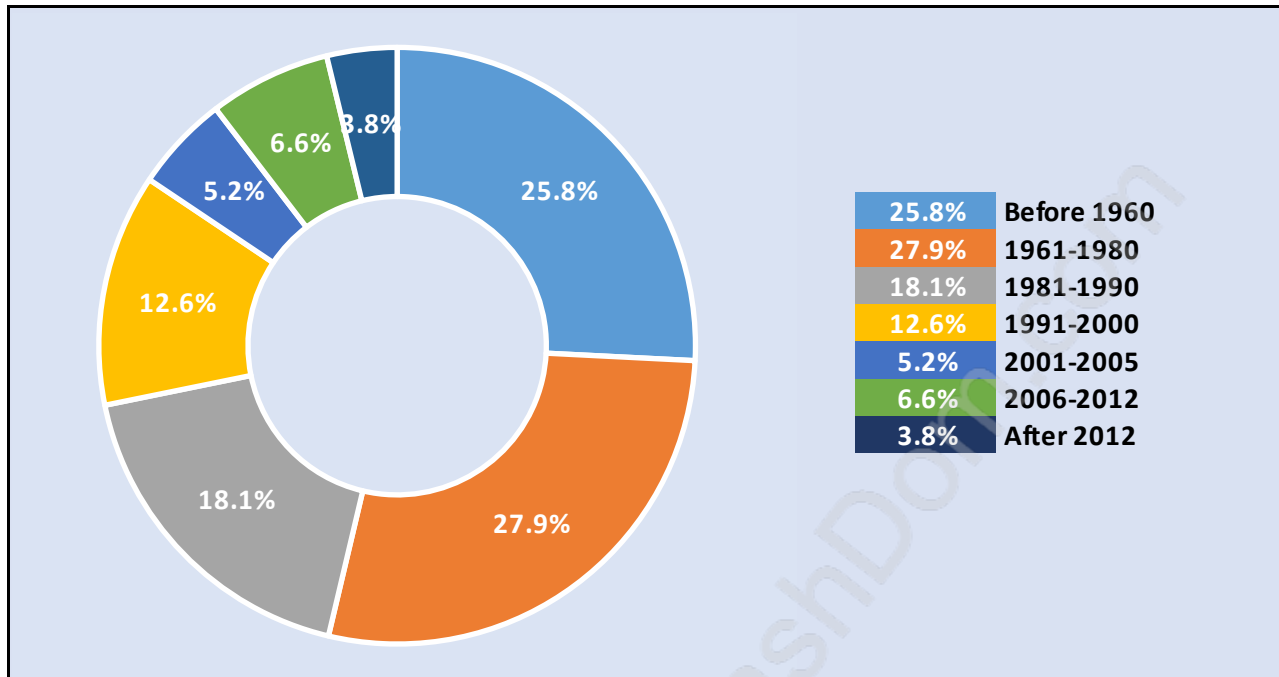

Private Dwellings by Period of Construction in Dundrave

Dominant Period of Construction - 1961-1980