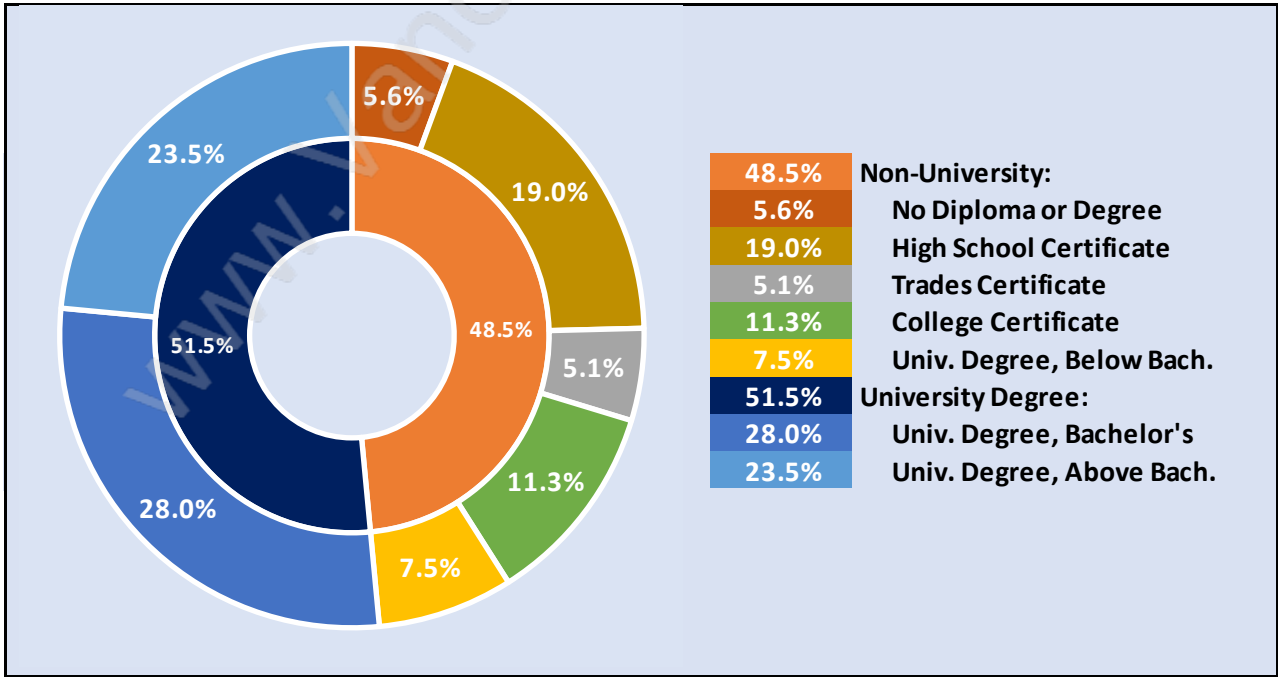

### Population Age 15+ in Dundrave