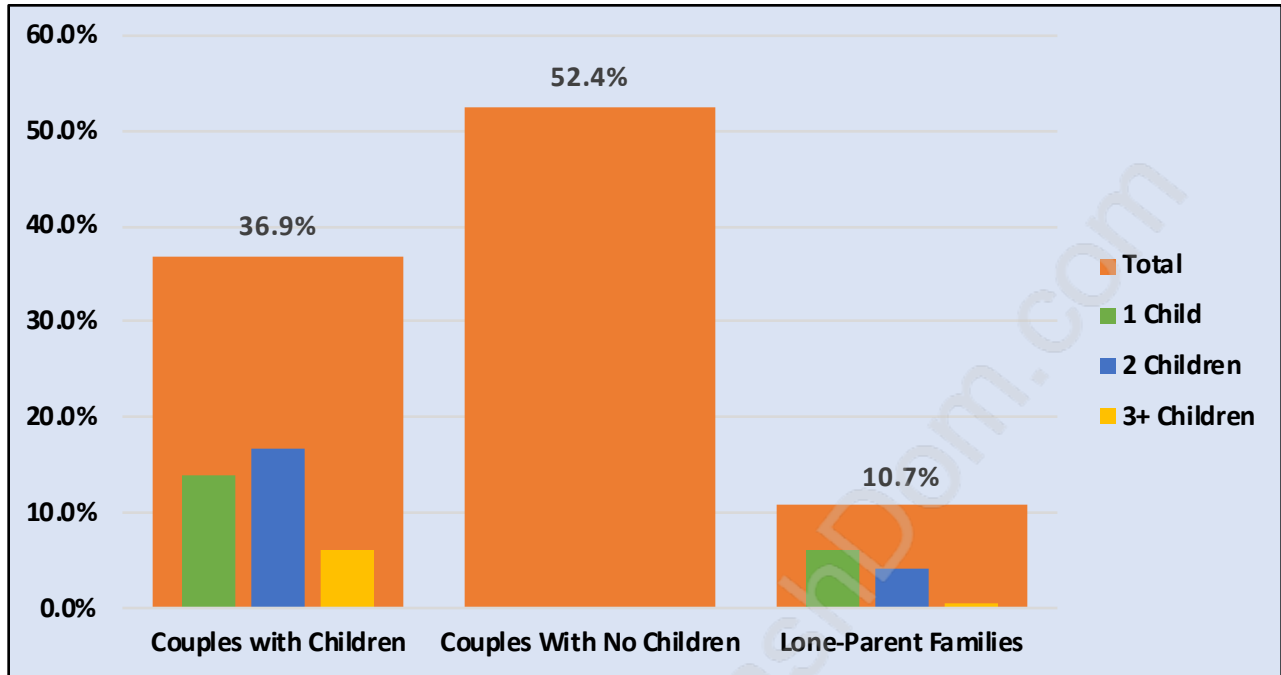

Family Structure in Dundrave

Total Number of Families - 1,493 / Average Persons per Family - 2.7