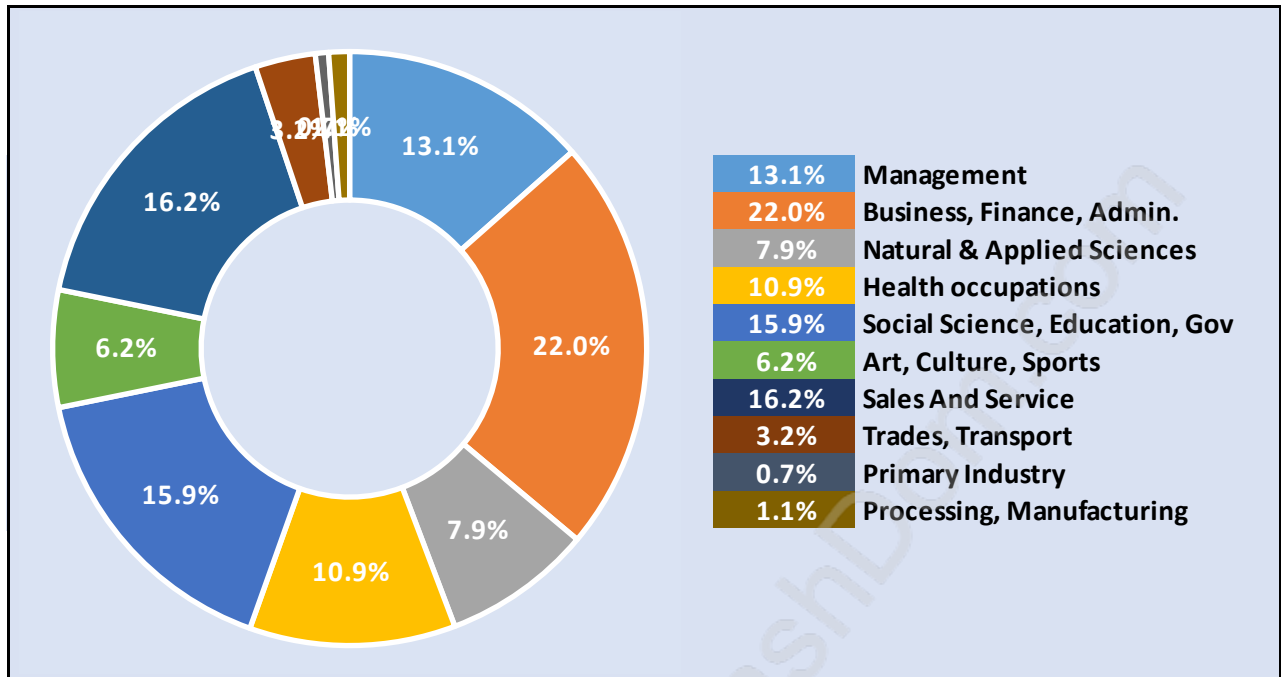

Labour Force by Occupation in Dundrave