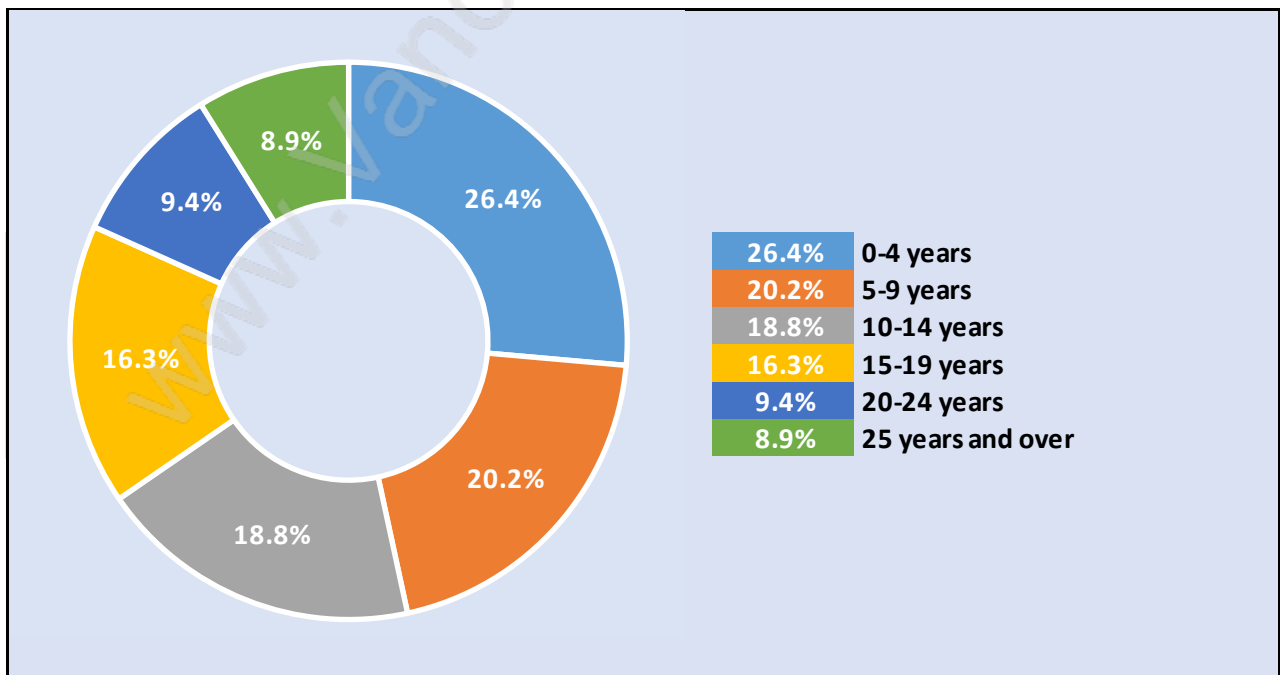

Durieu

Population Trends in Dureiu

Population by Age in Dureiu

Population Age 15+ by Income Status in Dureiu

Total Population Age 15 - 673

Households by Income in Dureiu

Total Number of Households - 339 / Average Household Income - \$79,063

Families in Dureiu

Average Persons per Family - 3

Children at Home in Dureiu

Total Number of Children at Home - 226

Family Structure in Dureiu

Total Number of Families - 239 / Average Persons per Family - 3.