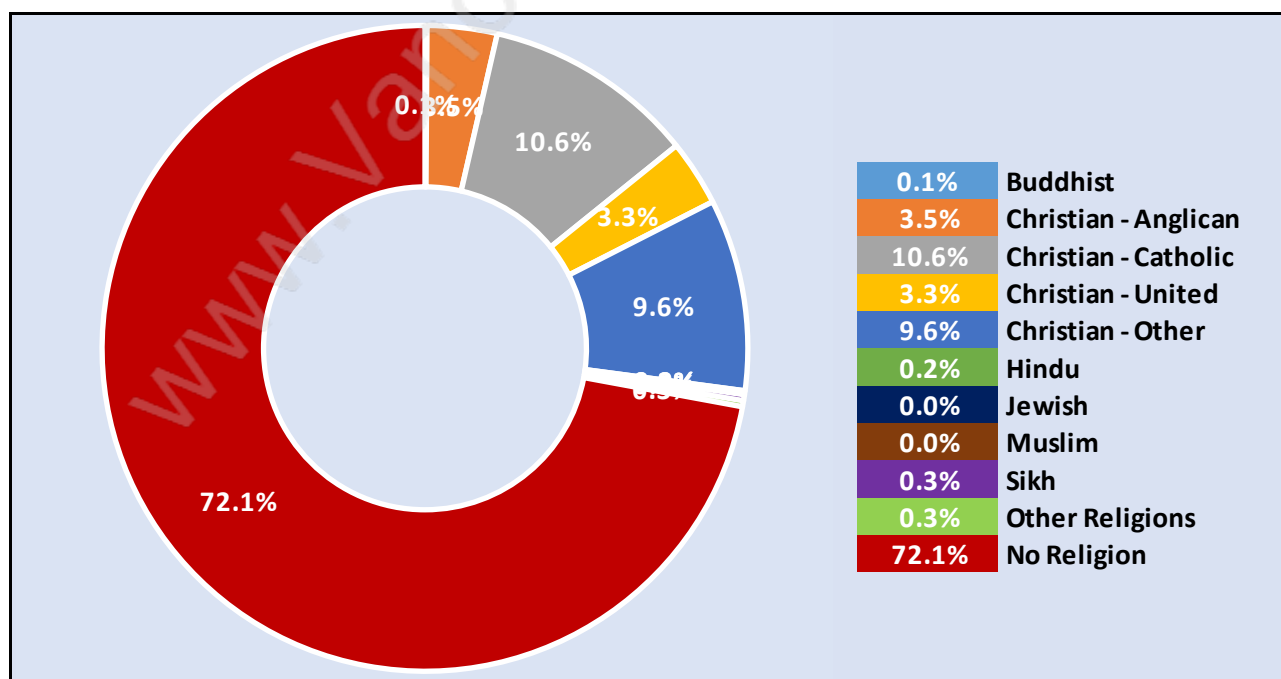

Durieu

Population Trends in Dureiu

Population by Age in Dureiu

Population Age 15+ by Income Status in Dureiu

Total Population Age 15 - 673

Households by Income in Dureiu

Total Number of Households - 339 / Average Household Income - \$79,063

Occupied Dwellings by Structure Type in Dureiu

Dominant Bulding Type - Houses

Private Dwellings by Period of Construction in Dureiu

Dominant Period of Construction - 1961-1980

Population by Religion in Dureiu