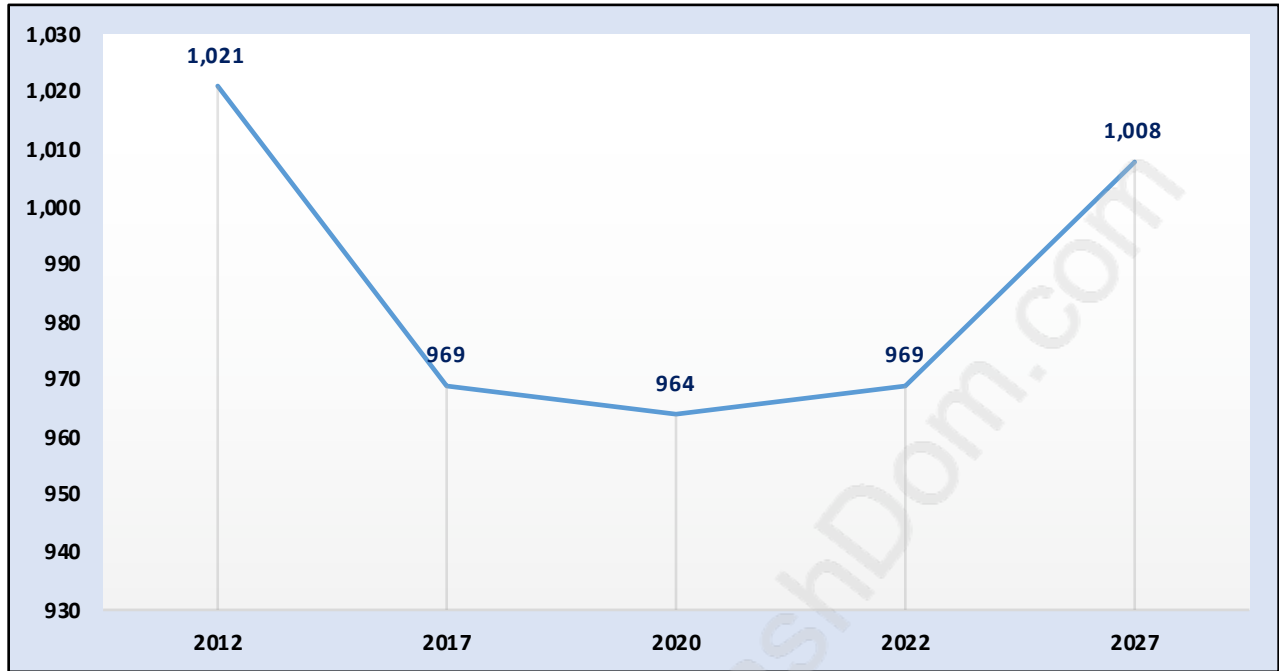

Durieu

Population Trends in Dureiu

Population by Age in Dureiu

Population Age 15+ by Income Status in Dureiu

Total Population Age 15 - 673

Households by Income in Dureiu

Total Number of Households - 339 / Average Household Income - \$79,063

Families in Dureiu

Average Persons per Family - 3

Children at Home in Dureiu

Total Number of Children at Home - 226

Family Structure in Dureiu

Total Number of Families - 239 / Average Persons per Family - 3.