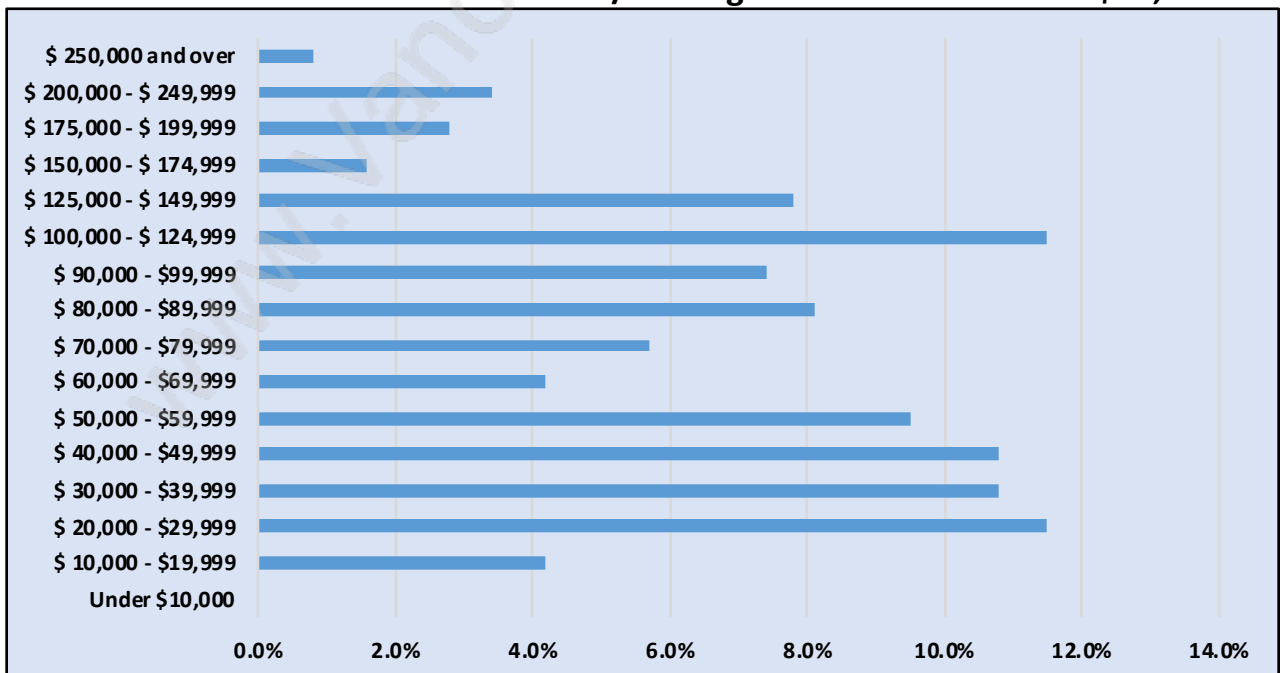

Durieu

Population Trends in Dureiu

Population by Age in Dureiu

Population Age 15+ by Income Status in Dureiu

Total Population Age 15 - 673

Households by Income in Dureiu

Total Number of Households - 339 / Average Household Income - \$79,063

Families in Dureiu

Average Persons per Family - 3

Children at Home in Dureiu

Total Number of Children at Home - 226

Family Structure in Dureiu

Total Number of Families - 239 / Average Persons per Family - 3.