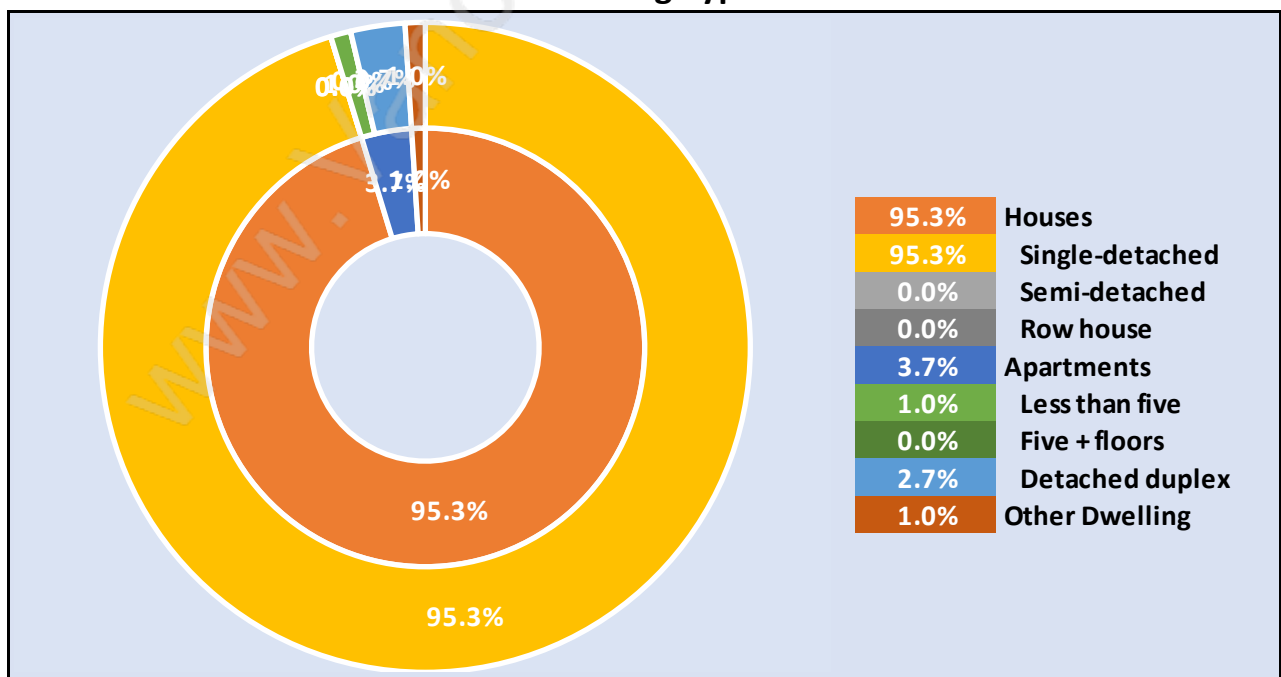

Durieu

Population Trends in Dureiu

Population by Age in Dureiu

Population Age 15+ by Income Status in Dureiu

Total Population Age 15 - 673

Households by Income in Dureiu

Total Number of Households - 339 / Average Household Income - \$79,063

Families in Dureiu

Average Persons per Family - 3

Children at Home in Dureiu

Total Number of Children at Home - 226

Family Structure in Dureiu

Total Number of Families - 239 / Average Persons per Family - 3.

Households by Household Size in Dureiu

Total Number of Households - 339

Dwellings in Dureiu

Population Age 15+ in Dureiu

Labour Force by Occupation in Dureiu

Labour Force Participation in Dureiu

Travel To Work in (from) Dureiu

Occupied Dwellings by Structure Type in Dureiu

Dominant Bulding Type - Houses

Private Dwellings by Period of Construction in Dureiu

Dominant Period of Construction - 1961-1980

Population by Religion in Dureiu