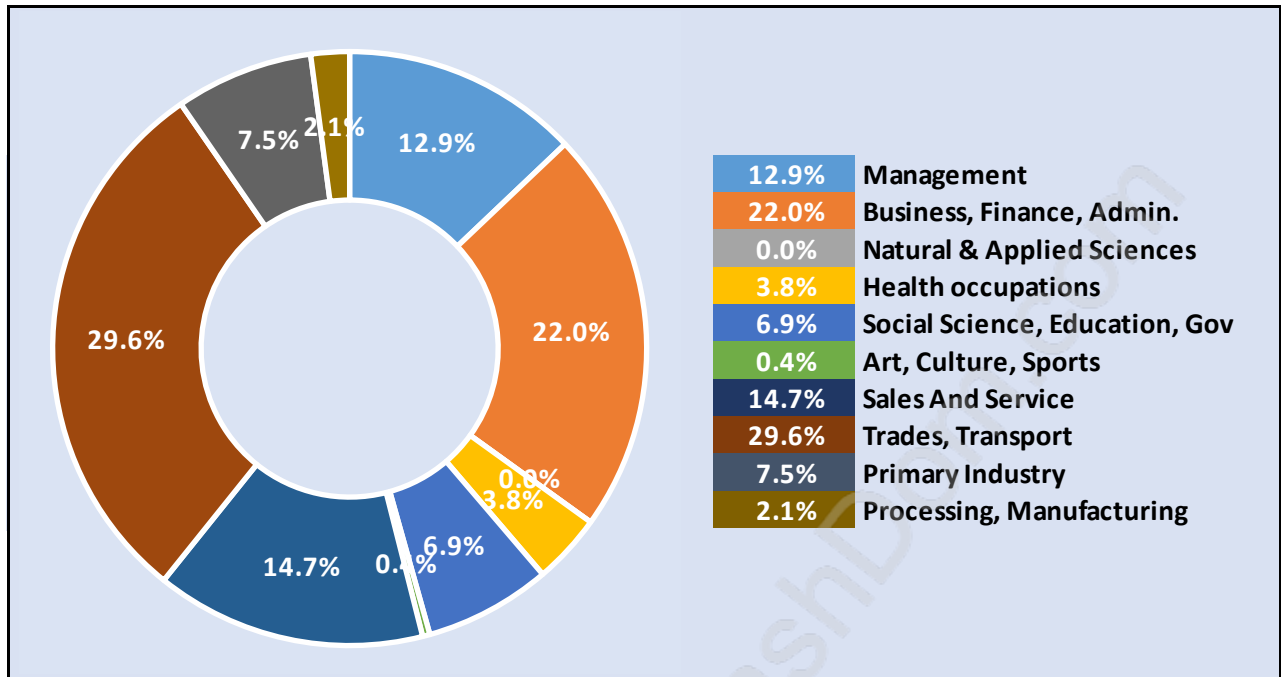

Durieu

Population Trends in Dureiu

Population by Age in Dureiu

Population Age 15+ by Income Status in Dureiu

Total Population Age 15 - 673

Households by Income in Dureiu

Total Number of Households - 339 / Average Household Income - \$79,063

Households by Household Size in Dureiu

Total Number of Households - 339

Dwellings in Dureiu

Population Age 15+ in Dureiu

Labour Force by Occupation in Dureiu

Labour Force Participation in Dureiu

Travel To Work in (from) Dureiu