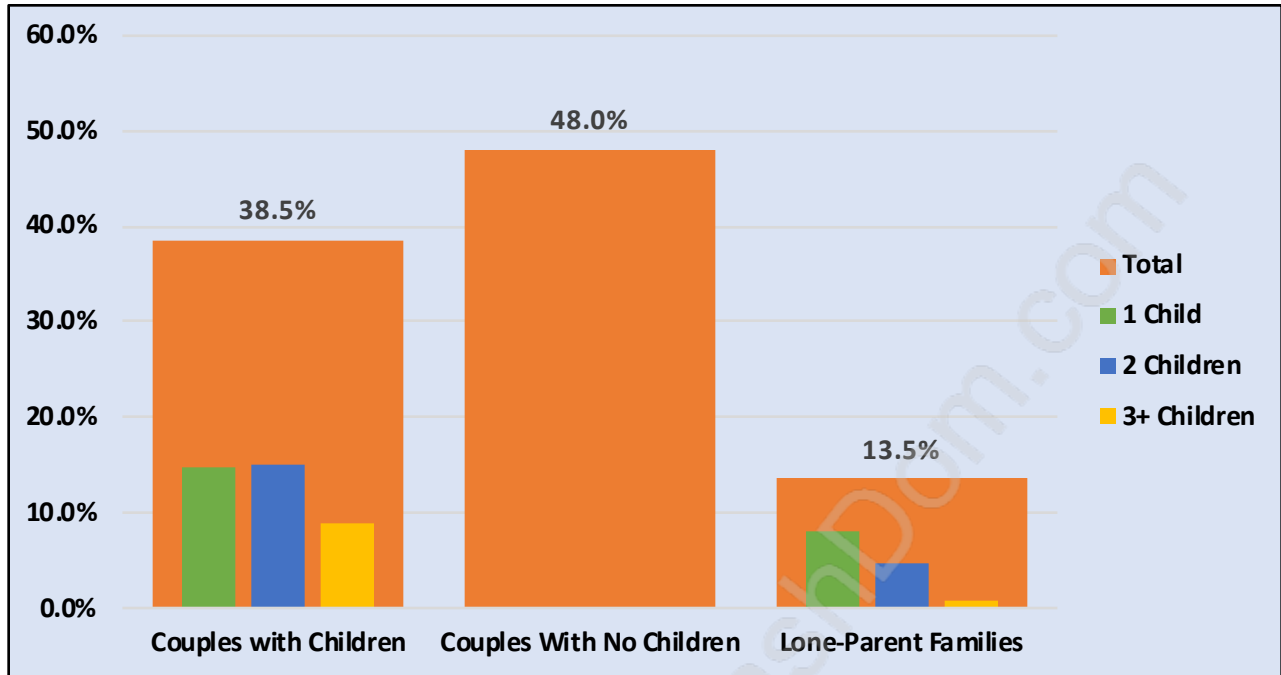

Durieu

Population Trends in Dureiu

Population by Age in Dureiu

Population Age 15+ by Income Status in Dureiu

Total Population Age 15 - 673

Households by Income in Dureiu

Total Number of Households - 339 / Average Household Income - \$79,063

Families in Dureiu

Average Persons per Family - 3

Children at Home in Dureiu

Total Number of Children at Home - 226

Family Structure in Dureiu

Total Number of Families - 239 / Average Persons per Family - 3.