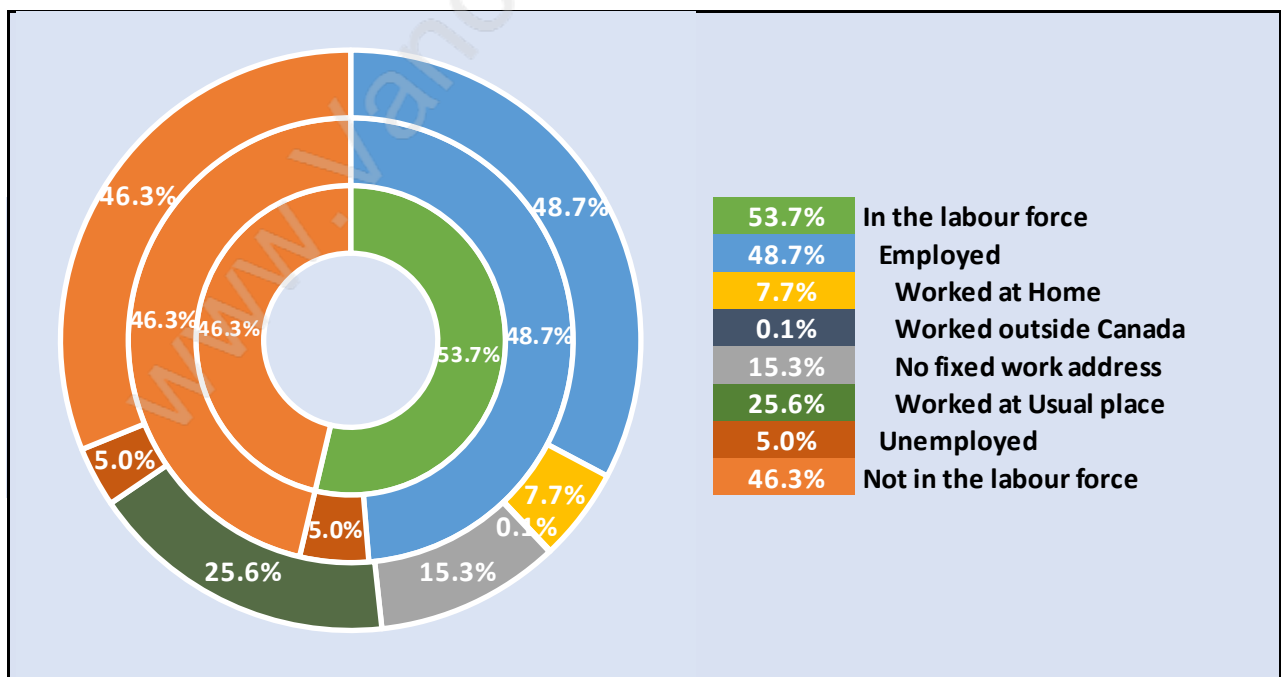

Durieu

Population Trends in Dureiu

Population by Age in Dureiu

Population Age 15+ by Income Status in Dureiu

Total Population Age 15 - 673

Households by Income in Dureiu

Total Number of Households - 339 / Average Household Income - \$79,063

Households by Household Size in Dureiu

Total Number of Households - 339

Dwellings in Dureiu

Population Age 15+ in Dureiu

Labour Force by Occupation in Dureiu

Labour Force Participation in Dureiu

Travel To Work in (from) Dureiu