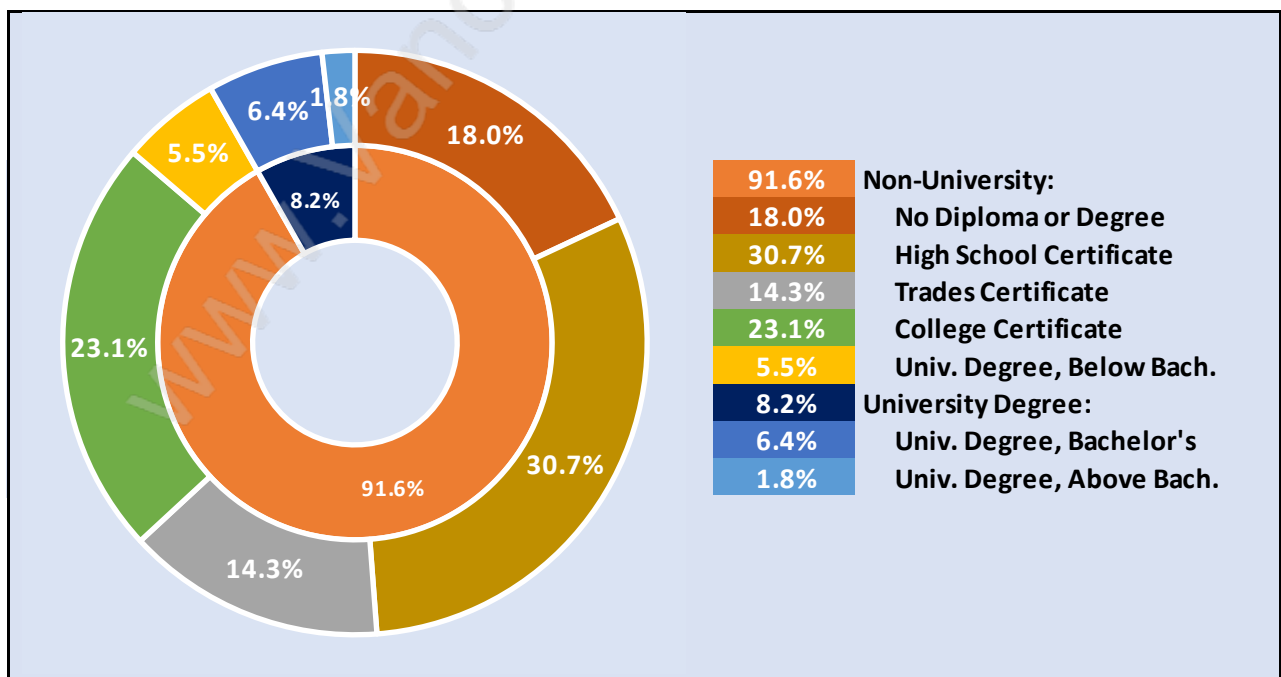

Durieu

Population Trends in Dureiu

Population by Age in Dureiu

Population Age 15+ by Income Status in Dureiu

Total Population Age 15 - 673

Households by Income in Dureiu

Total Number of Households - 339 / Average Household Income - \$79,063

Families in Dureiu

Average Persons per Family - 3

Children at Home in Dureiu

Total Number of Children at Home - 226

Family Structure in Dureiu

Total Number of Families - 239 / Average Persons per Family - 3.

Households by Household Size in Dureiu

Total Number of Households - 339

Dwellings in Dureiu

Population Age 15+ in Dureiu

Labour Force by Occupation in Dureiu

Labour Force Participation in Dureiu

Travel To Work in (from) Dureiu