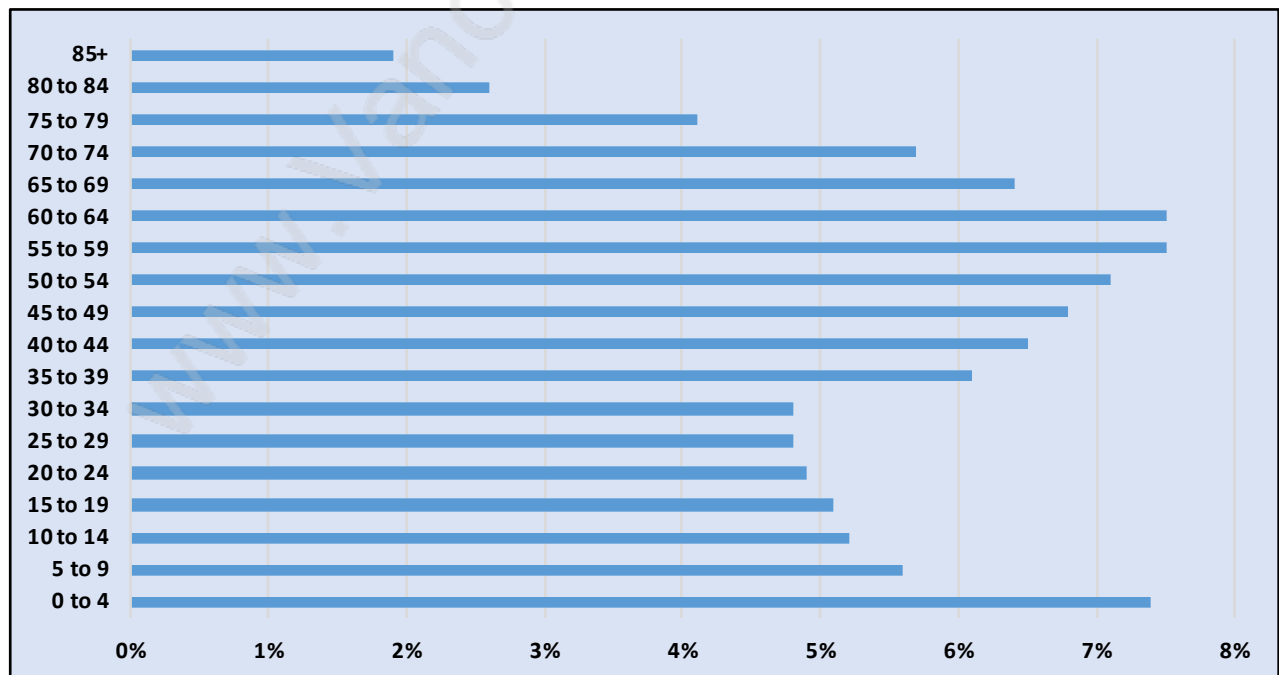

Durieu

Population Trends in Dureiu

Population by Age in Dureiu

Population Age 15+ by Income Status in Dureiu

Total Population Age 15 - 673

Households by Income in Dureiu

Total Number of Households - 339 / Average Household Income - \$79,063

Families in Dureiu

Average Persons per Family - 3

Children at Home in Dureiu

Total Number of Children at Home - 226

Family Structure in Dureiu

Total Number of Families - 239 / Average Persons per Family - 3.