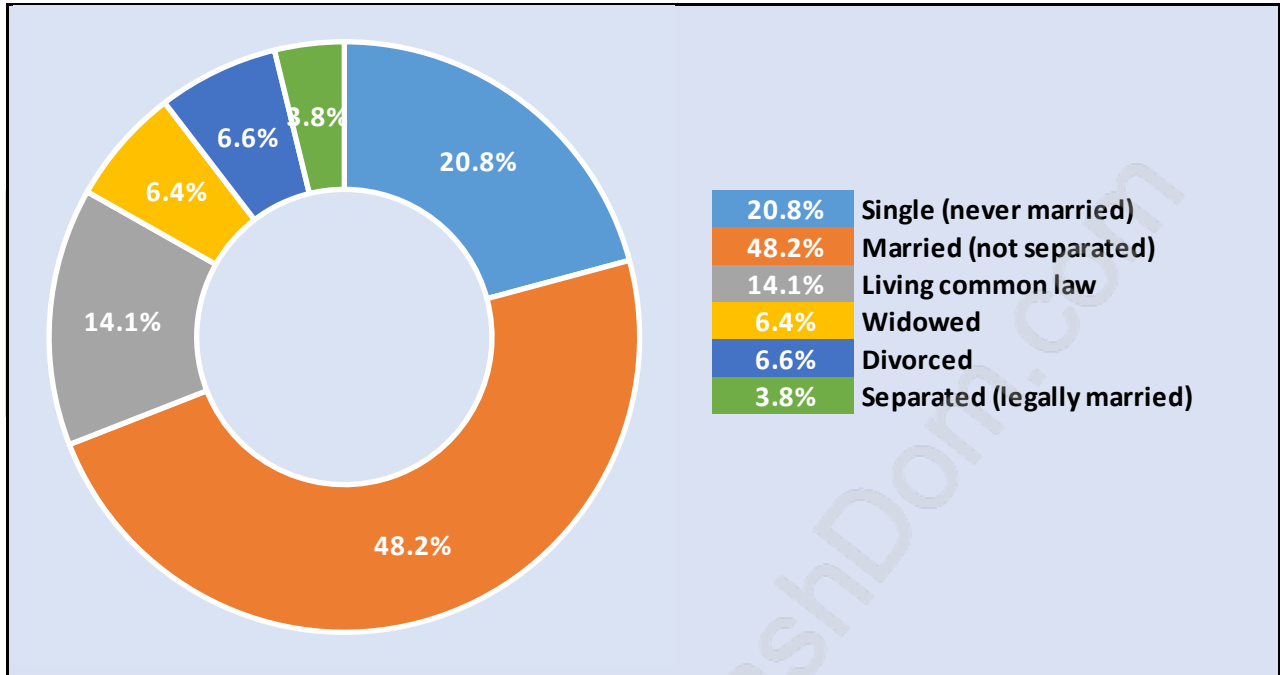

Durieu

Population Trends in Dureiu

Population by Age in Dureiu

Population Age 15+ by Income Status in Dureiu

Total Population Age 15 - 673

Households by Income in Dureiu

Total Number of Households - 339 / Average Household Income - \$79,063

Families in Dureiu

Average Persons per Family - 3

Children at Home in Dureiu

Total Number of Children at Home - 226

Family Structure in Dureiu

Total Number of Families - 239 / Average Persons per Family - 3.