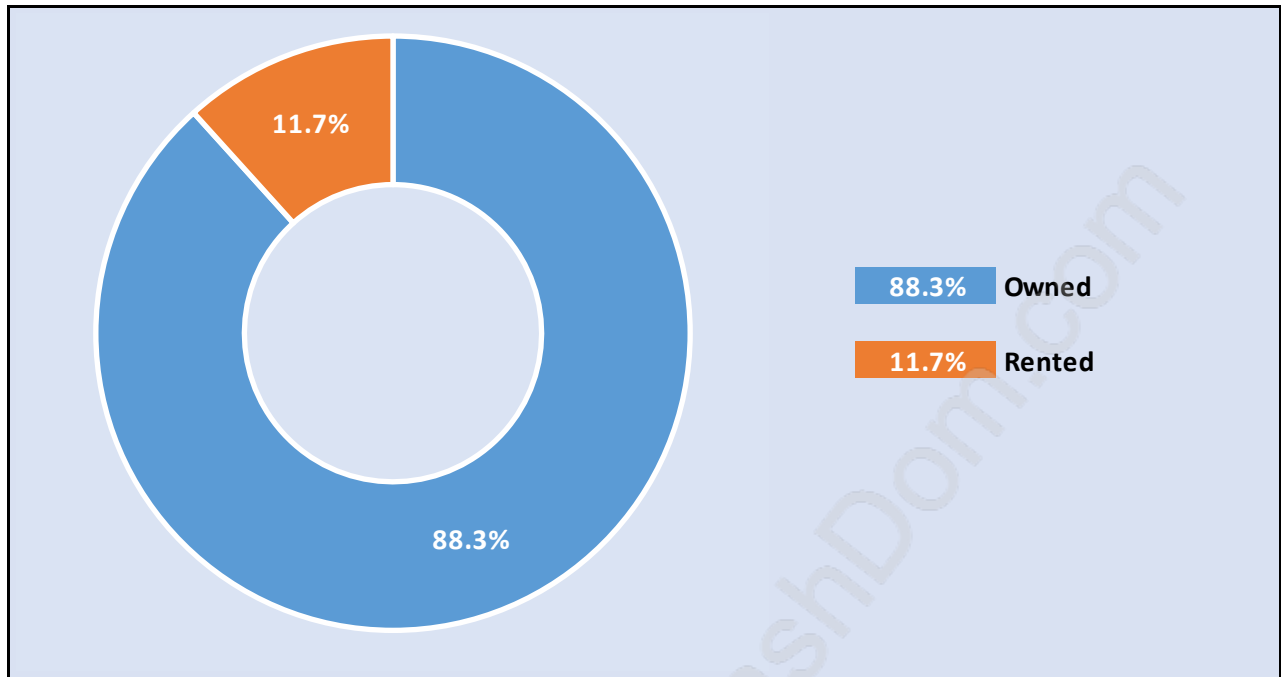

Durieu

Population Trends in Dureiu

Population by Age in Dureiu

Population Age 15+ by Income Status in Dureiu

Total Population Age 15 - 673

Households by Income in Dureiu

Total Number of Households - 339 / Average Household Income - \$79,063

Families in Dureiu

Average Persons per Family - 3

Children at Home in Dureiu

Total Number of Children at Home - 226

Family Structure in Dureiu

Total Number of Families - 239 / Average Persons per Family - 3.

Households by Household Size in Dureiu

Total Number of Households - 339

Dwellings in Dureiu

Population Age 15+ in Dureiu

Labour Force by Occupation in Dureiu

Labour Force Participation in Dureiu

Travel To Work in (from) Dureiu