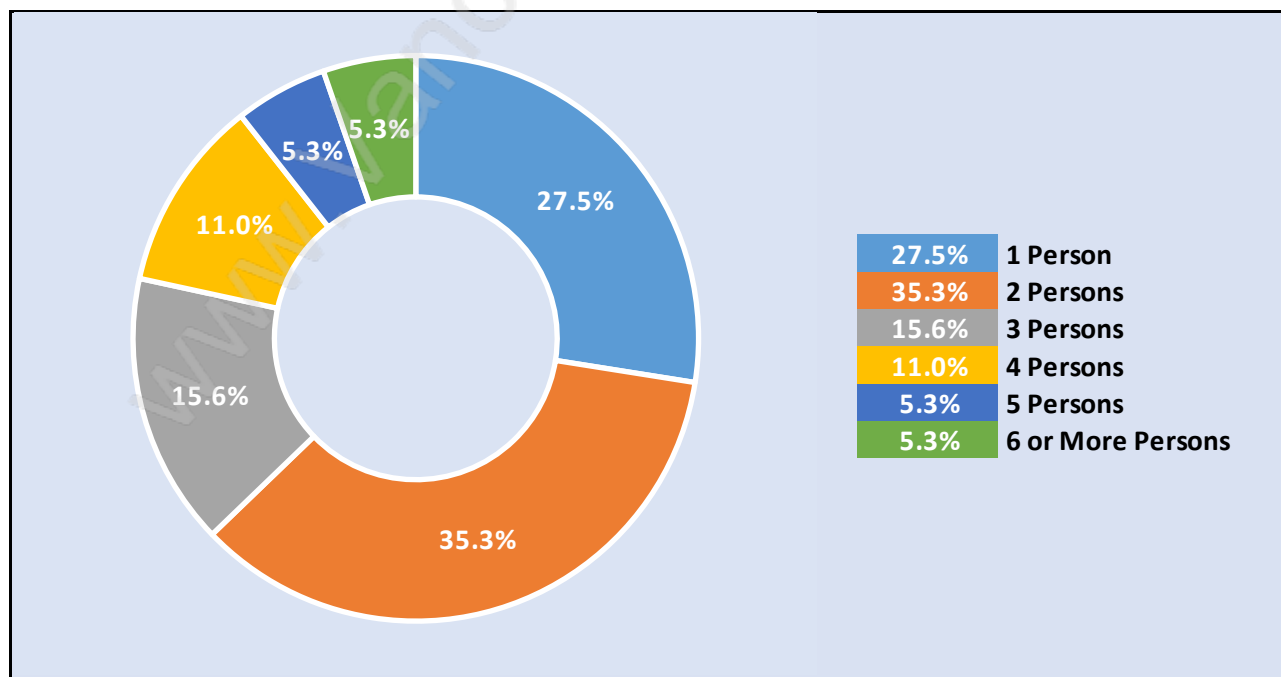

Durieu

Population Trends in Dureiu

Population by Age in Dureiu

Population Age 15+ by Income Status in Dureiu

Total Population Age 15 - 673

Households by Income in Dureiu

Total Number of Households - 339 / Average Household Income - \$79,063

Families in Dureiu

Average Persons per Family - 3

Children at Home in Dureiu

Total Number of Children at Home - 226

Family Structure in Dureiu

Total Number of Families - 239 / Average Persons per Family - 3.

Households by Household Size in Dureiu

Total Number of Households - 339

Dwellings in Dureiu

Population Age 15+ in Dureiu

Labour Force by Occupation in Dureiu

Labour Force Participation in Dureiu

Travel To Work in (from) Dureiu