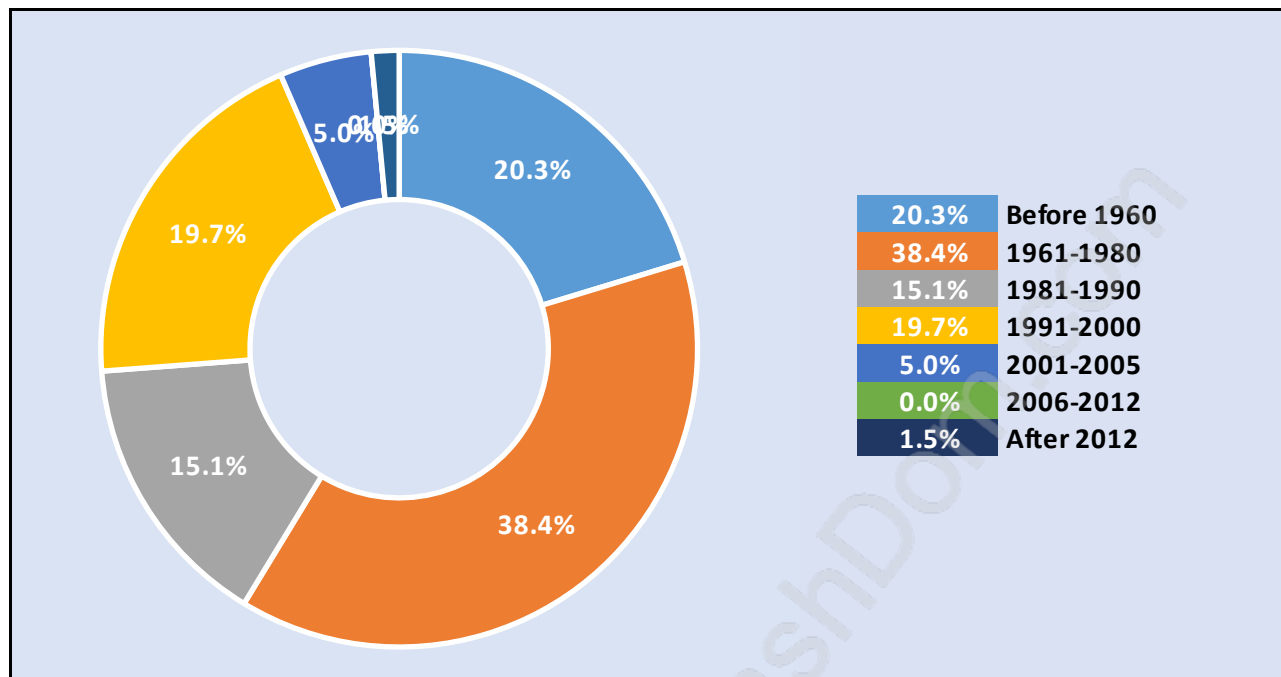

Private Dwellings by Period of Construction in Dureiu

Dominant Period of Construction - 1961-1980