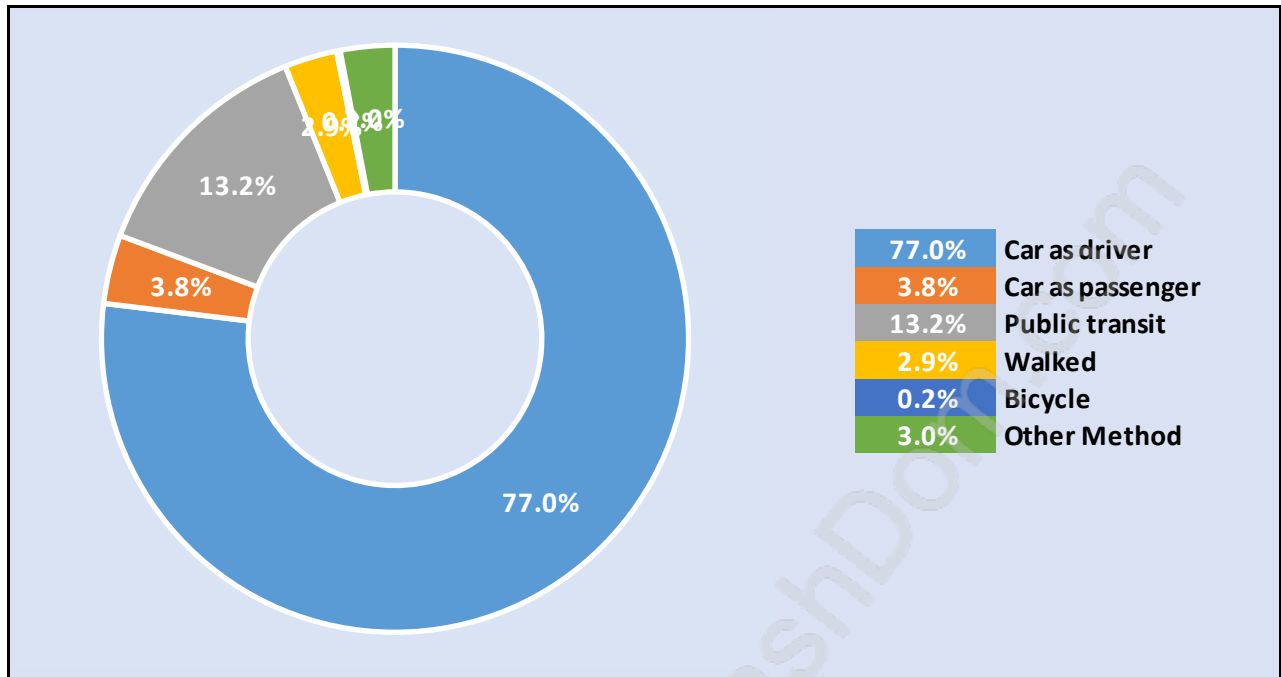

Durieu

Population Trends in Dureiu

Population by Age in Dureiu

Population Age 15+ by Income Status in Dureiu

Total Population Age 15 - 673

Households by Income in Dureiu

Total Number of Households - 339 / Average Household Income - \$79,063

Households by Household Size in Dureiu

Total Number of Households - 339

Dwellings in Dureiu

Population Age 15+ in Dureiu

Labour Force by Occupation in Dureiu

Labour Force Participation in Dureiu

Travel To Work in (from) Dureiu