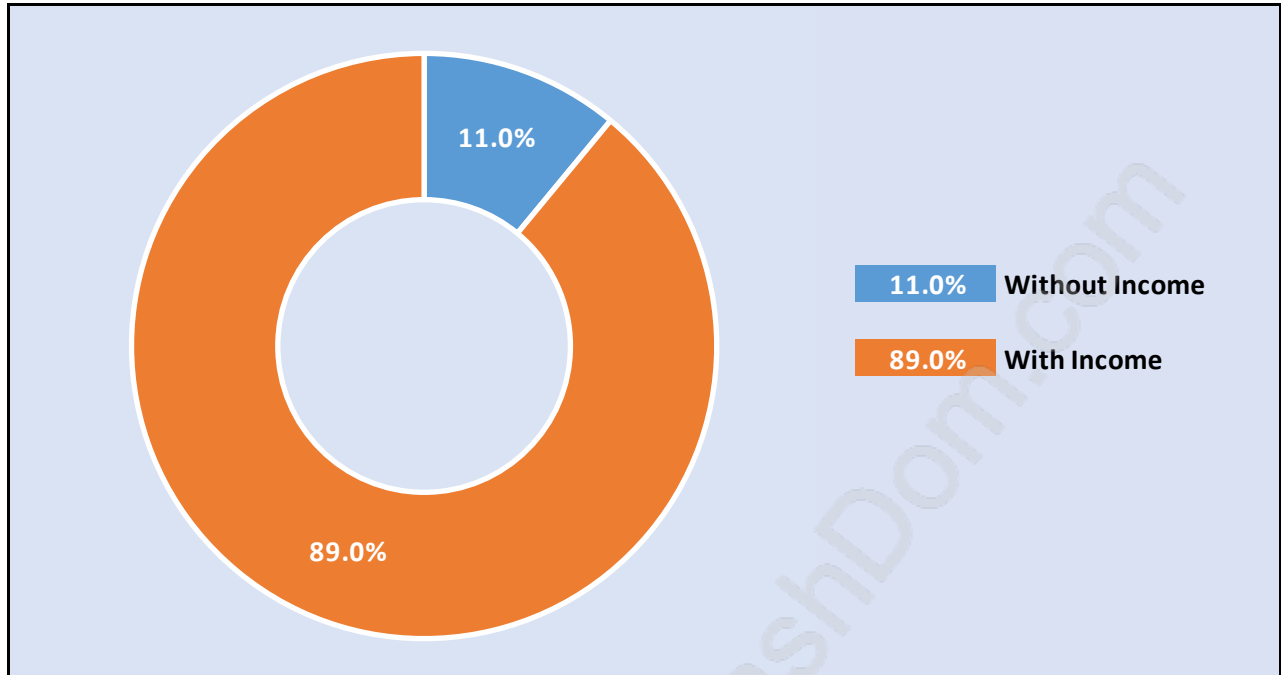

Durieu

Population Trends in Dureiu

Population by Age in Dureiu

Population Age 15+ by Income Status in Dureiu

Total Population Age 15 - 673

Households by Income in Dureiu

Total Number of Households - 339 / Average Household Income - \$79,063

Families in Dureiu

Average Persons per Family - 3

Children at Home in Dureiu

Total Number of Children at Home - 226

Family Structure in Dureiu

Total Number of Families - 239 / Average Persons per Family - 3.