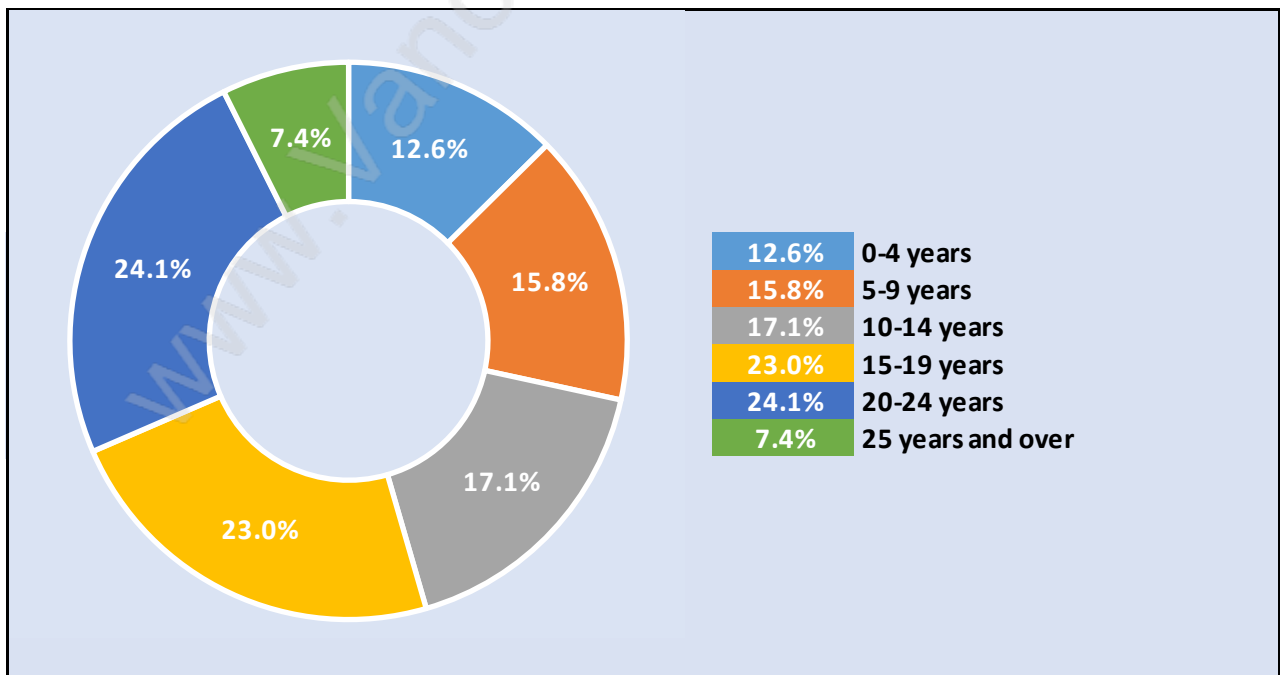

Eagle Harbour

July 2018

Population Trends in Eagle Harbour

Population by Age in Eagle Harbour

Population Age 15+ by Income Status in Eagle Harbour

Total Population Age 15 - 997

Households by Income in Eagle Harbour

Total Number of Households - 425 / Average Household Income - \$268,137

Families in Eagle Harbour

Average Persons per Family - 2.9

Children at Home in Eagle Harbour

Total Number of Children at Home - 356

Family Structure in Eagle Harbour

Total Number of Families - 366 / Average Persons per Family - 2.9

Households by Household Size in Eagle Harbour

Total Number of Households - 425

Dwellings in Eagle Harbour

Population Age 15+ in Eagle Harbour