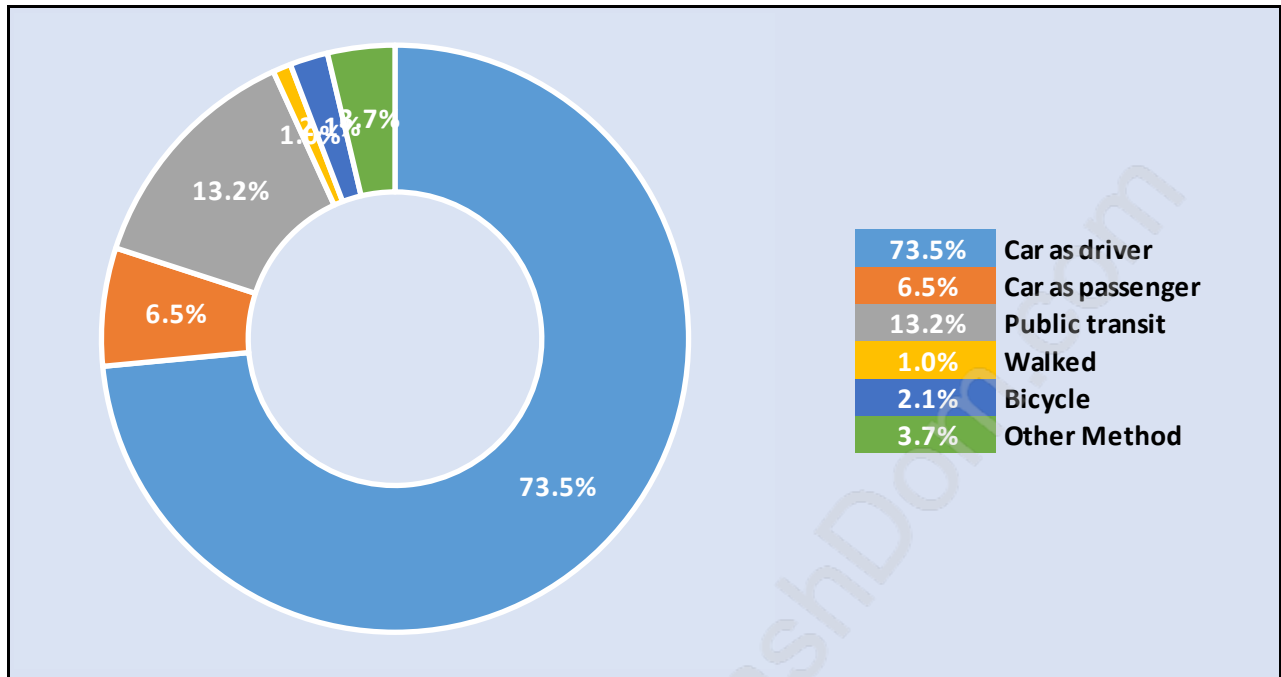

Total Number of Households - 425 / Average Household Income - \$268,137

Families in Eagle Harbour

Average Persons per Family - 2.9

Children at Home in Eagle Harbour

Total Number of Children at Home - 356

Family Structure in Eagle Harbour

Total Number of Families - 366 / Average Persons per Family - 2.9

Households by Household Size in Eagle Harbour

Total Number of Households - 425

Dwellings in Eagle Harbour

Population Age 15+ in Eagle Harbour

Labour Force by Occupation in Eagle Harbour

Labour Force Participation in Eagle Harbour

Travel To Work in (from) Eagle Harbour

Occupied Dwellings by Structure Type in Eagle Harbour

Dominant Bulding Type - Houses