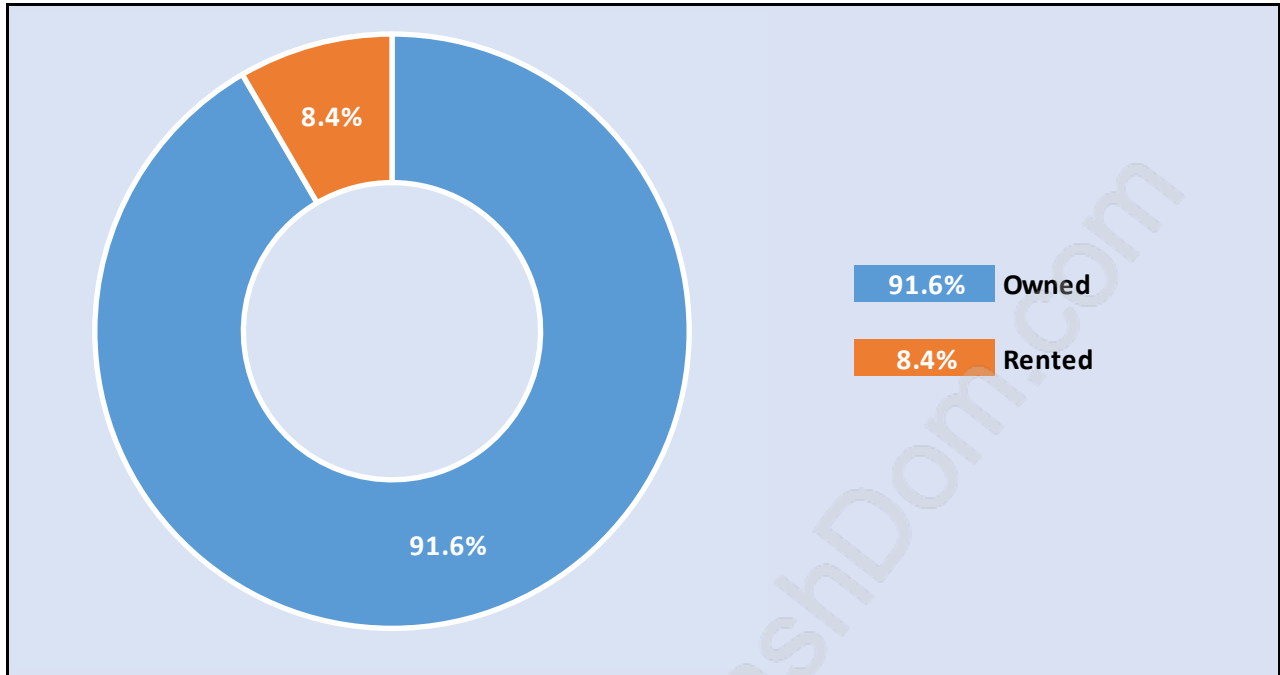

Total Number of Households - 425 / Average Household Income - \$268,137

Families in Eagle Harbour

Average Persons per Family - 2.9

Children at Home in Eagle Harbour

Total Number of Children at Home - 356

Family Structure in Eagle Harbour

Total Number of Families - 366 / Average Persons per Family - 2.9

Households by Household Size in Eagle Harbour

Total Number of Households - 425

Dwellings in Eagle Harbour

Population Age 15+ in Eagle Harbour

Labour Force by Occupation in Eagle Harbour

Labour Force Participation in Eagle Harbour

Travel To Work in (from) Eagle Harbour

Occupied Dwellings by Structure Type in Eagle Harbour

Dominant Bulding Type - Houses