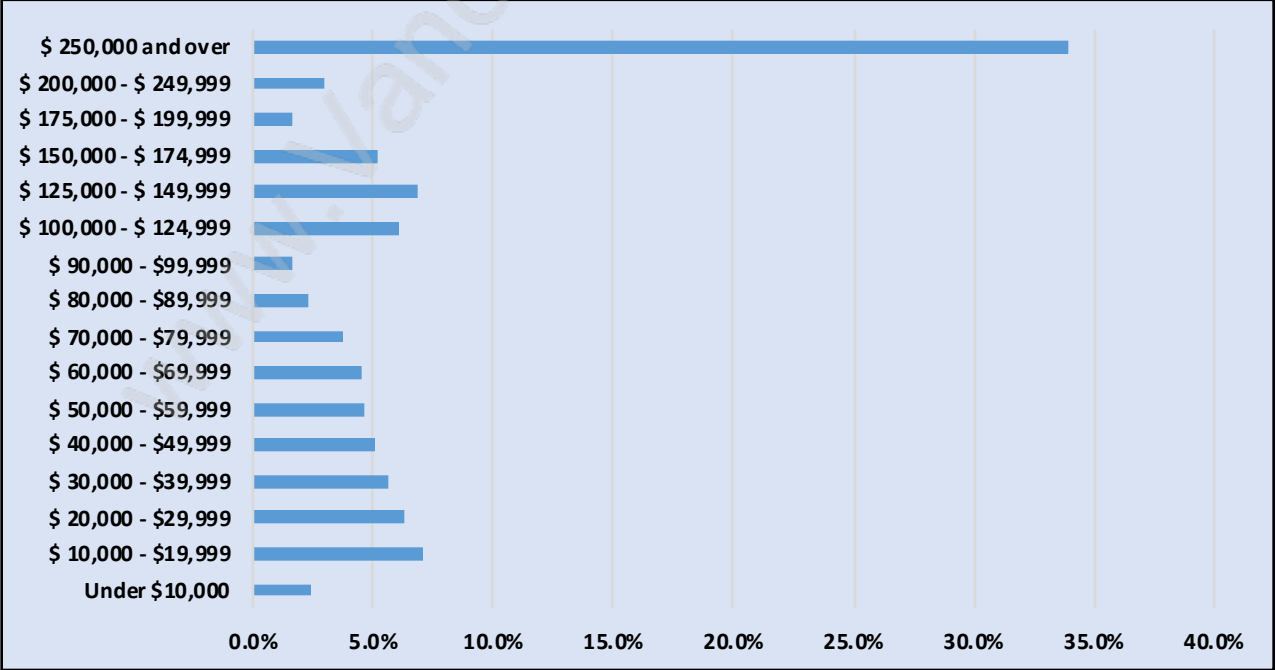

Eagle Harbour

July 2018

Population Trends in Eagle Harbour

Population by Age in Eagle Harbour

Population Age 15+ by Income Status in Eagle Harbour

Total Population Age 15 - 997

Households by Income in Eagle Harbour

Total Number of Households - 425 / Average Household Income - \$268,137

Families in Eagle Harbour

Average Persons per Family - 2.9

Children at Home in Eagle Harbour

Total Number of Children at Home - 356

Family Structure in Eagle Harbour

Total Number of Families - 366 / Average Persons per Family - 2.9

Households by Household Size in Eagle Harbour

Total Number of Households - 425

Dwellings in Eagle Harbour

Population Age 15+ in Eagle Harbour