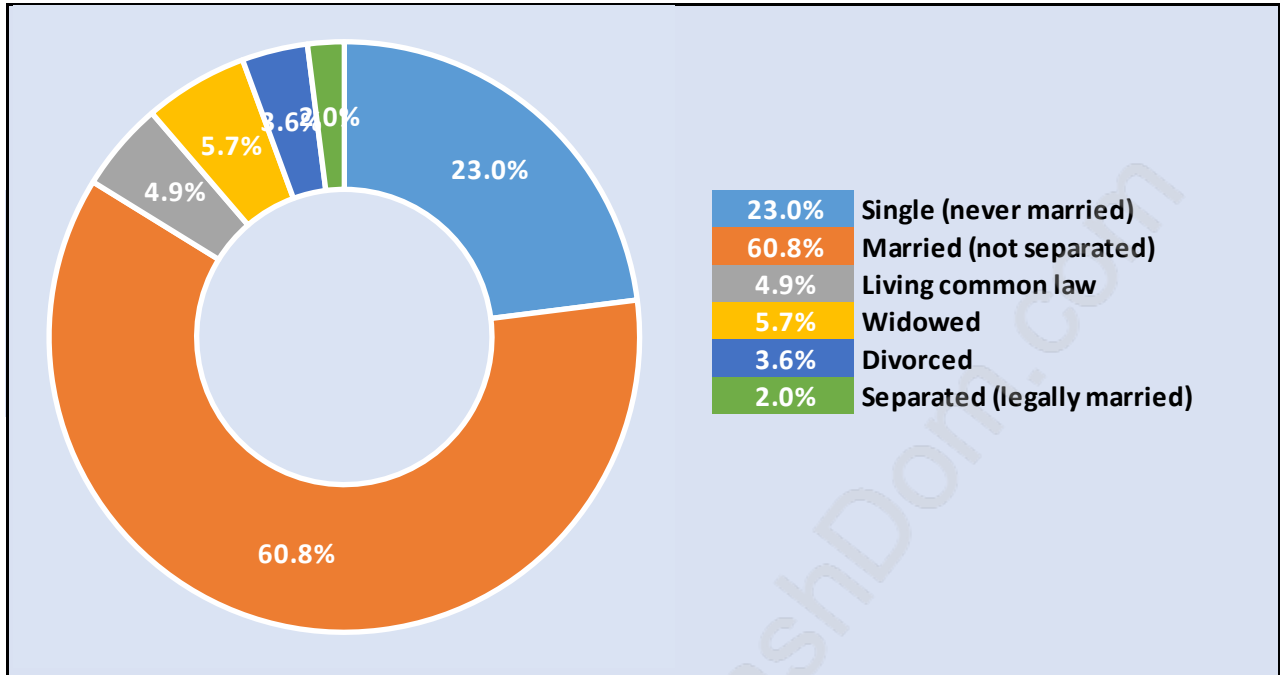

Eagle Harbour

July 2018

Population Trends in Eagle Harbour

Population by Age in Eagle Harbour

Population Age 15+ by Income Status in Eagle Harbour

Total Population Age 15 - 997

Households by Income in Eagle Harbour

Total Number of Households - 425 / Average Household Income - \$268,137

Families in Eagle Harbour

Average Persons per Family - 2.9

Children at Home in Eagle Harbour

Total Number of Children at Home - 356

Family Structure in Eagle Harbour

Total Number of Families - 366 / Average Persons per Family - 2.9

Households by Household Size in Eagle Harbour

Total Number of Households - 425

Dwellings in Eagle Harbour

Population Age 15+ in Eagle Harbour

Private Dwellings by Period of Construction in Eagle Harbour

Dominant Period of Construction - 1961-1980

Population by Religion in Eagle Harbour

Population by Home Languages in Eagle Harbour