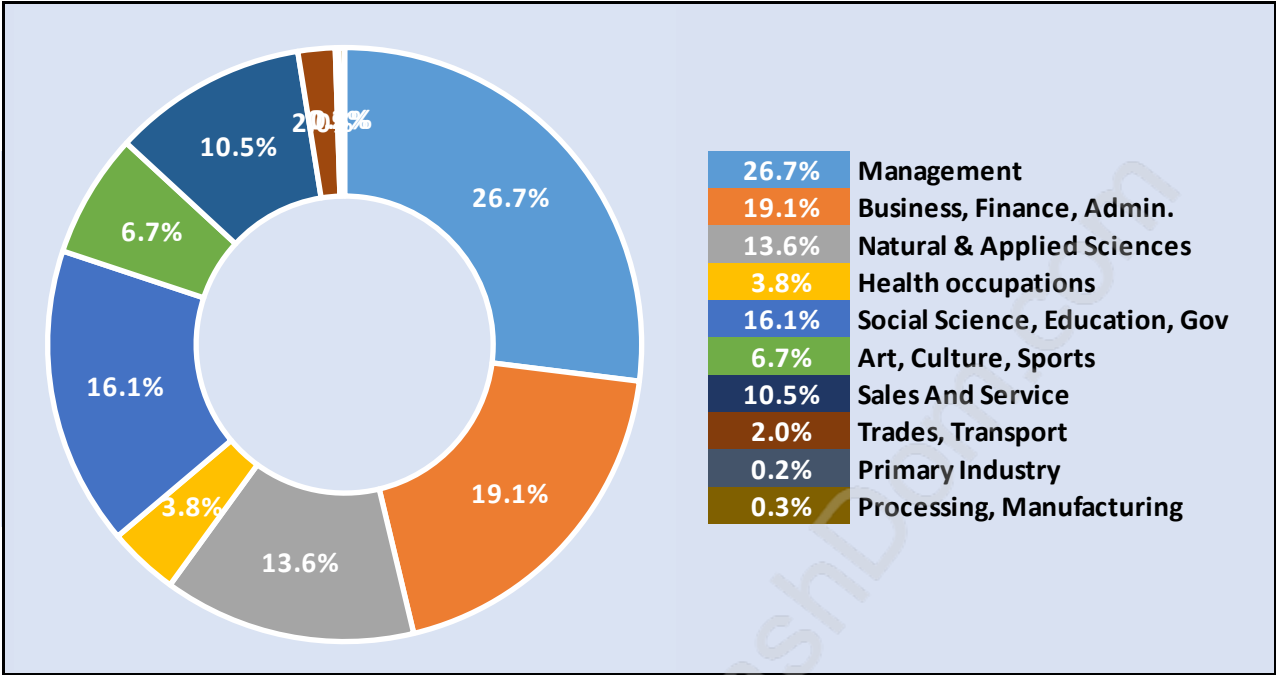

Total Number of Families - 366 / Average Persons per Family - 2.9

Households by Household Size in Eagle Harbour

Total Number of Households - 425

Dwellings in Eagle Harbour

Population Age 15+ in Eagle Harbour

Labour Force by Occupation in Eagle Harbour

Labour Force Participation in Eagle Harbour

Travel To Work in (from) Eagle Harbour

Occupied Dwellings by Structure Type in Eagle Harbour

Dominant Bulding Type - Houses