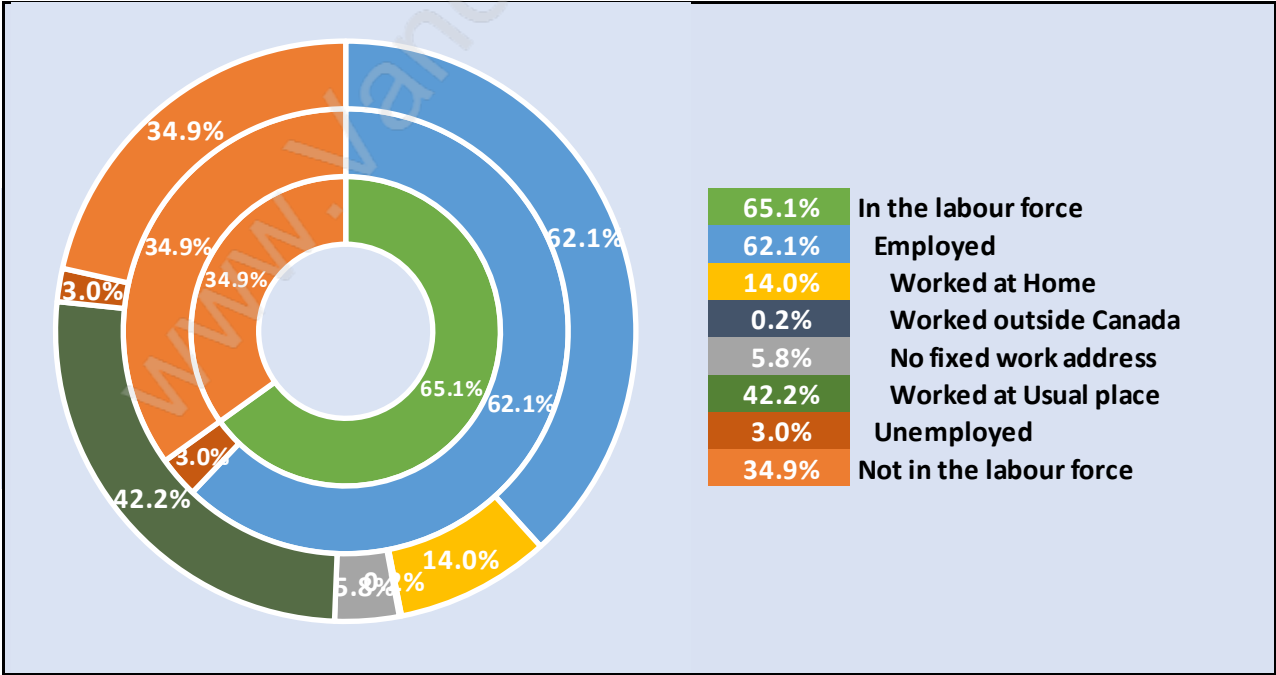

Total Number of Households - 425 / Average Household Income - \$268,137

Families in Eagle Harbour

Average Persons per Family - 2.9

Children at Home in Eagle Harbour

Total Number of Children at Home - 356

Family Structure in Eagle Harbour

Total Number of Families - 366 / Average Persons per Family - 2.9

Households by Household Size in Eagle Harbour

Total Number of Households - 425

Dwellings in Eagle Harbour

Population Age 15+ in Eagle Harbour

Labour Force by Occupation in Eagle Harbour

Labour Force Participation in Eagle Harbour

Travel To Work in (from) Eagle Harbour

Occupied Dwellings by Structure Type in Eagle Harbour

Dominant Bulding Type - Houses