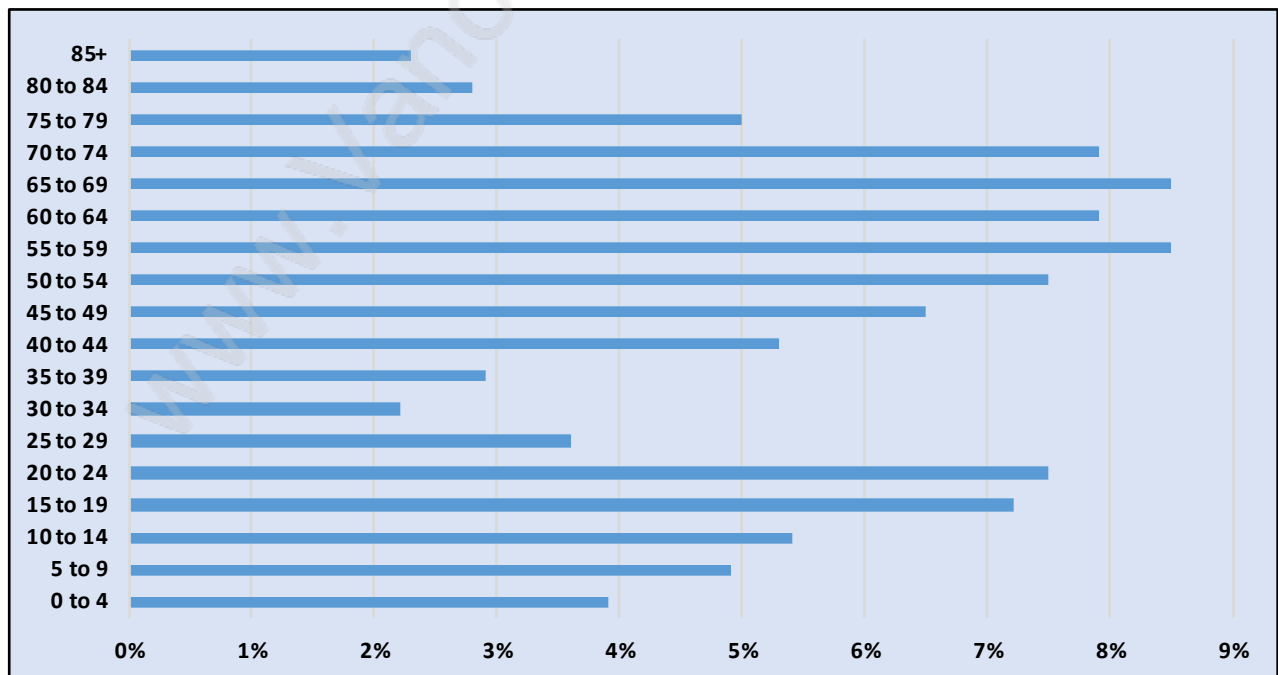

Eagle Harbour

July 2018

Population Trends in Eagle Harbour

Population by Age in Eagle Harbour

Population Age 15+ by Income Status in Eagle Harbour

Total Population Age 15 - 997

Households by Income in Eagle Harbour

Total Number of Households - 425 / Average Household Income - \$268,137

Families in Eagle Harbour

Average Persons per Family - 2.9

Children at Home in Eagle Harbour

Total Number of Children at Home - 356

Family Structure in Eagle Harbour

Total Number of Families - 366 / Average Persons per Family - 2.9

Households by Household Size in Eagle Harbour

Total Number of Households - 425

Dwellings in Eagle Harbour

Population Age 15+ in Eagle Harbour