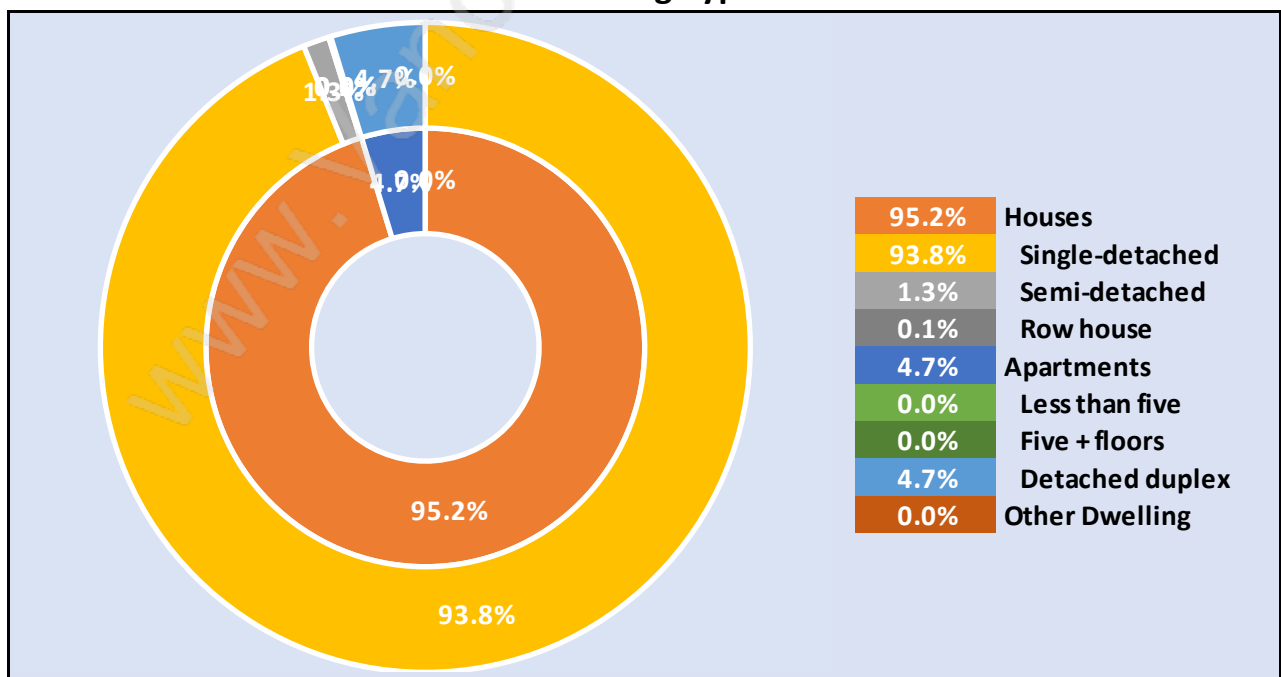

Total Number of Households - 425 / Average Household Income - \$268,137

Families in Eagle Harbour

Average Persons per Family - 2.9

Children at Home in Eagle Harbour

Total Number of Children at Home - 356

Family Structure in Eagle Harbour

Total Number of Families - 366 / Average Persons per Family - 2.9

Households by Household Size in Eagle Harbour

Total Number of Households - 425

Dwellings in Eagle Harbour

Population Age 15+ in Eagle Harbour

Labour Force by Occupation in Eagle Harbour

Labour Force Participation in Eagle Harbour

Travel To Work in (from) Eagle Harbour

Occupied Dwellings by Structure Type in Eagle Harbour

Dominant Bulding Type - Houses

Private Dwellings by Period of Construction in Eagle Harbour

Dominant Period of Construction - 1961-1980

Population by Religion in Eagle Harbour

Population by Home Languages in Eagle Harbour