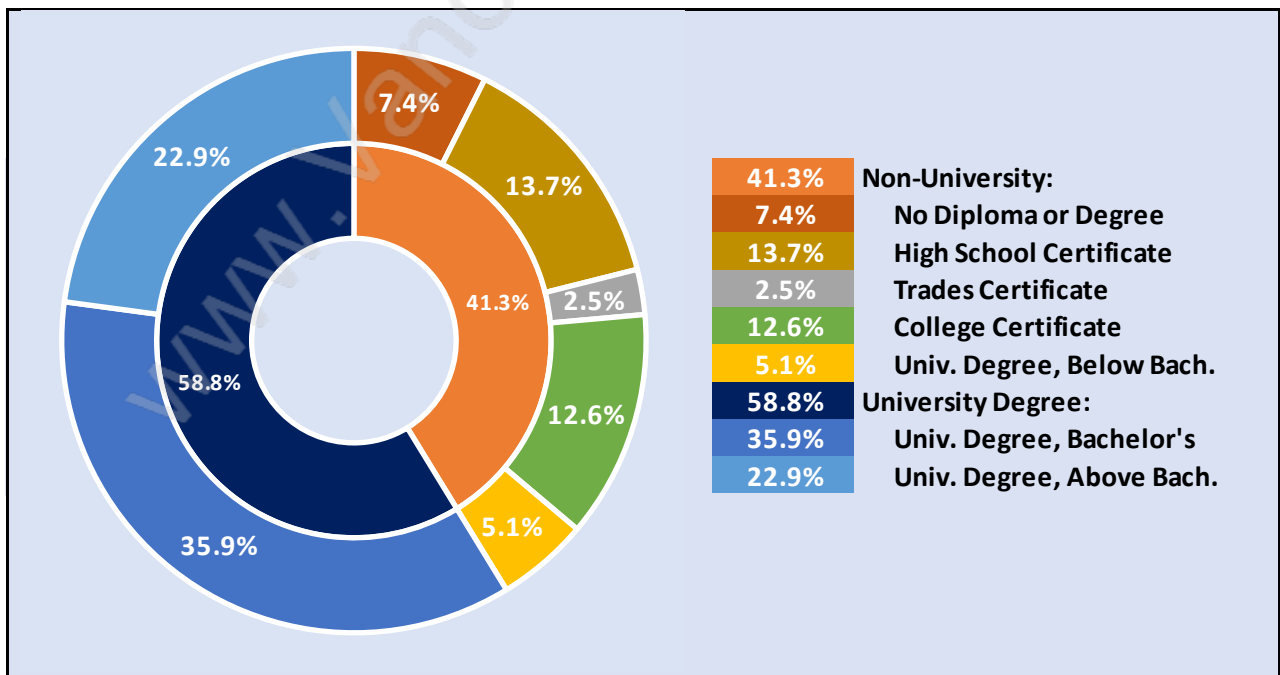

Total Number of Households - 425 / Average Household Income - \$268,137

Families in Eagle Harbour

Average Persons per Family - 2.9

Children at Home in Eagle Harbour

Total Number of Children at Home - 356

Family Structure in Eagle Harbour

Total Number of Families - 366 / Average Persons per Family - 2.9

Households by Household Size in Eagle Harbour

Total Number of Households - 425

Dwellings in Eagle Harbour

Population Age 15+ in Eagle Harbour

Labour Force by Occupation in Eagle Harbour

Labour Force Participation in Eagle Harbour

Travel To Work in (from) Eagle Harbour

Occupied Dwellings by Structure Type in Eagle Harbour

Dominant Bulding Type - Houses