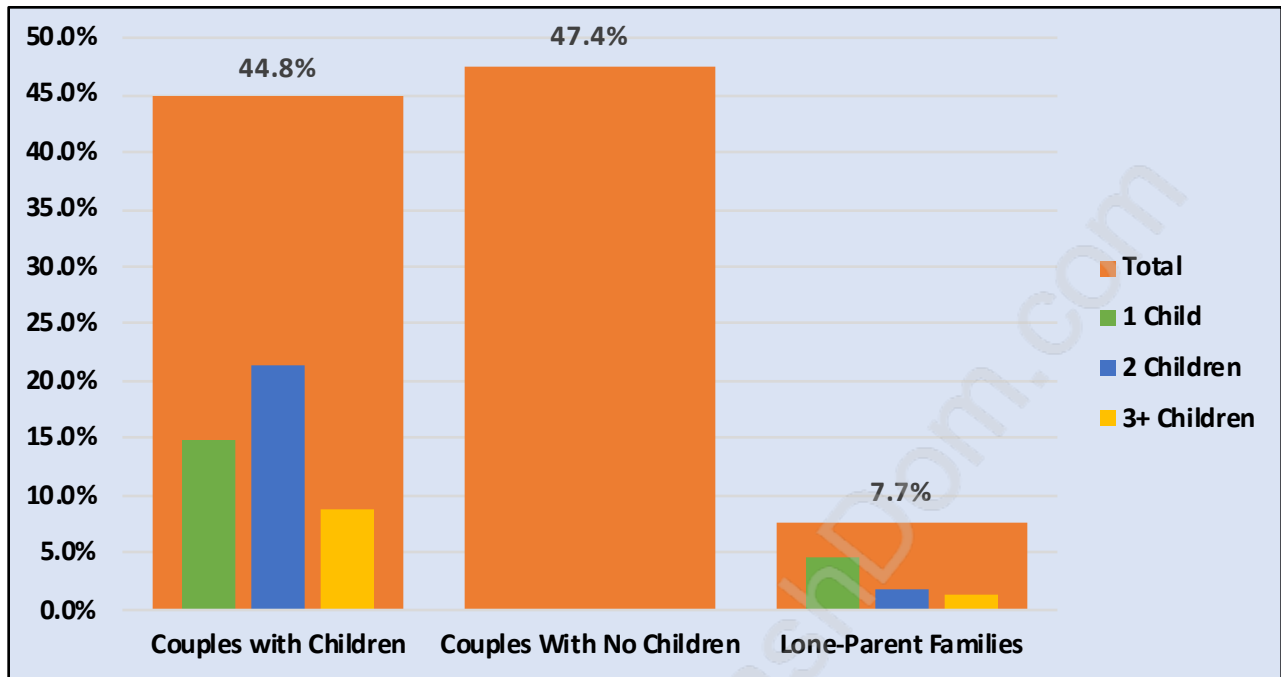

Eagle Harbour

July 2018

Population Trends in Eagle Harbour

Population by Age in Eagle Harbour

Population Age 15+ by Income Status in Eagle Harbour

Total Population Age 15 - 997

Households by Income in Eagle Harbour

Total Number of Households - 425 / Average Household Income - \$268,137

Families in Eagle Harbour

Average Persons per Family - 2.9

Children at Home in Eagle Harbour

Total Number of Children at Home - 356

Family Structure in Eagle Harbour

Total Number of Families - 366 / Average Persons per Family - 2.9

Households by Household Size in Eagle Harbour

Total Number of Households - 425

Dwellings in Eagle Harbour

Population Age 15+ in Eagle Harbour