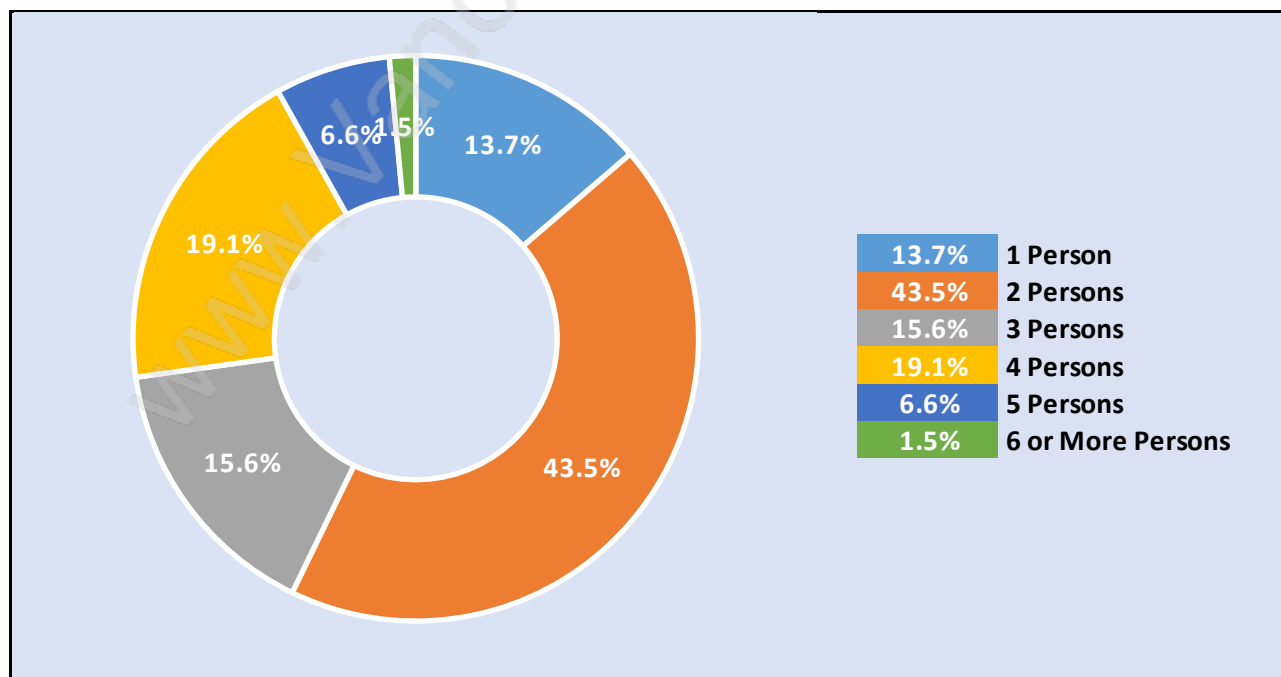

Eagle Harbour

July 2018

Population Trends in Eagle Harbour

Population by Age in Eagle Harbour

Population Age 15+ by Income Status in Eagle Harbour

Total Population Age 15 - 997

Households by Income in Eagle Harbour

Total Number of Households - 425 / Average Household Income - \$268,137

Families in Eagle Harbour

Average Persons per Family - 2.9

Children at Home in Eagle Harbour

Total Number of Children at Home - 356

Family Structure in Eagle Harbour

Total Number of Families - 366 / Average Persons per Family - 2.9

Households by Household Size in Eagle Harbour

Total Number of Households - 425

Dwellings in Eagle Harbour

Population Age 15+ in Eagle Harbour