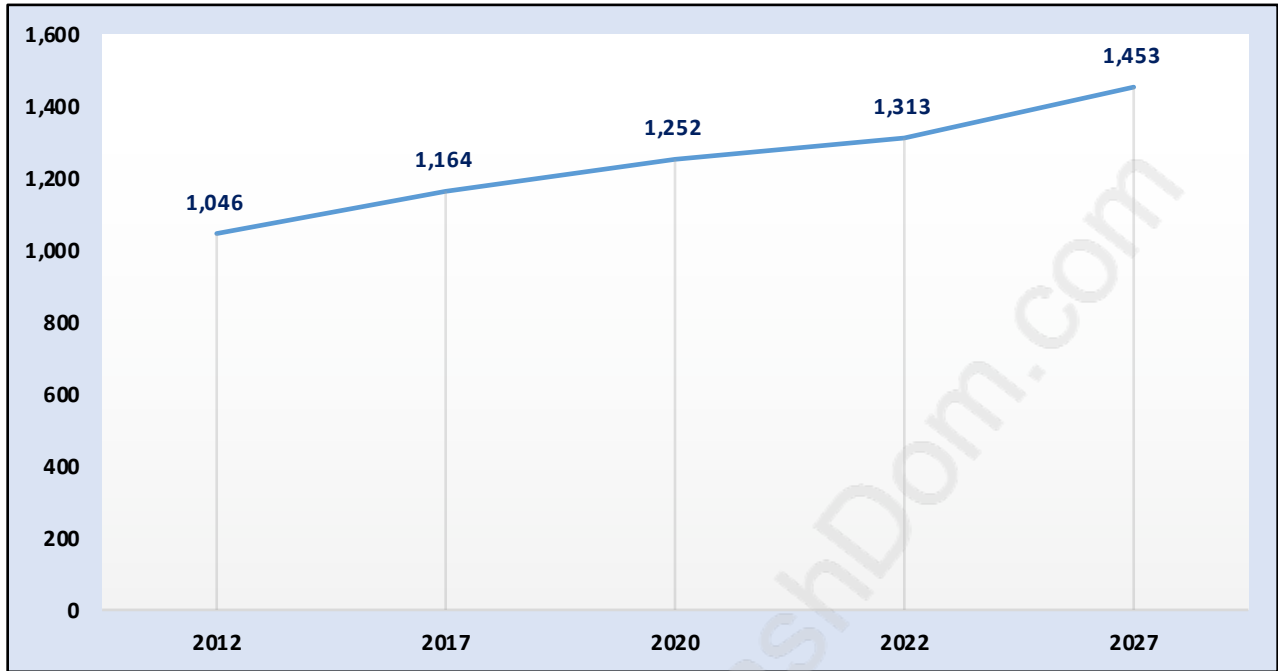

Eagle Harbour

July 2018

Population Trends in Eagle Harbour

Population by Age in Eagle Harbour

Population Age 15+ by Income Status in Eagle Harbour

Total Population Age 15 - 997

Households by Income in Eagle Harbour

Total Number of Households - 425 / Average Household Income - \$268,137

Families in Eagle Harbour

Average Persons per Family - 2.9

Children at Home in Eagle Harbour

Total Number of Children at Home - 356

Family Structure in Eagle Harbour

Total Number of Families - 366 / Average Persons per Family - 2.9

Households by Household Size in Eagle Harbour

Total Number of Households - 425

Dwellings in Eagle Harbour

Population Age 15+ in Eagle Harbour