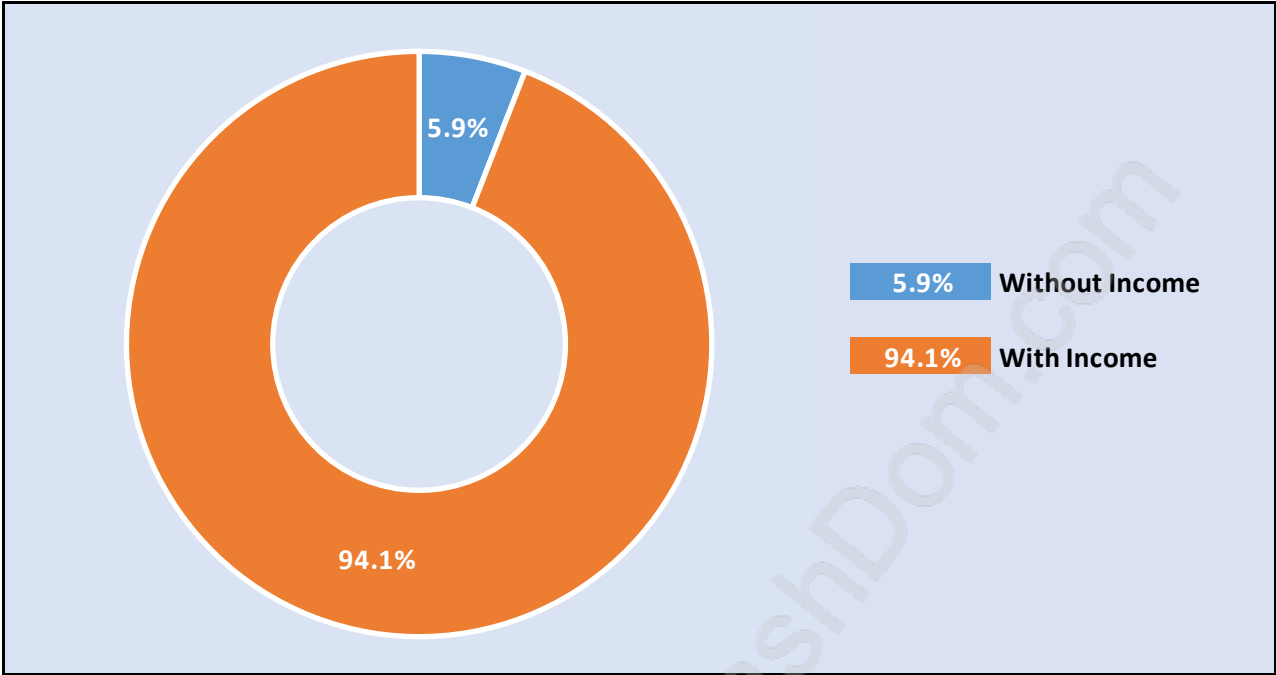

Eagle Harbour

July 2018

Population Trends in Eagle Harbour

Population by Age in Eagle Harbour

Population Age 15+ by Income Status in Eagle Harbour

Total Population Age 15 - 997

Households by Income in Eagle Harbour

Total Number of Households - 425 / Average Household Income - \$268,137

Families in Eagle Harbour

Average Persons per Family - 2.9

Children at Home in Eagle Harbour

Total Number of Children at Home - 356

Family Structure in Eagle Harbour