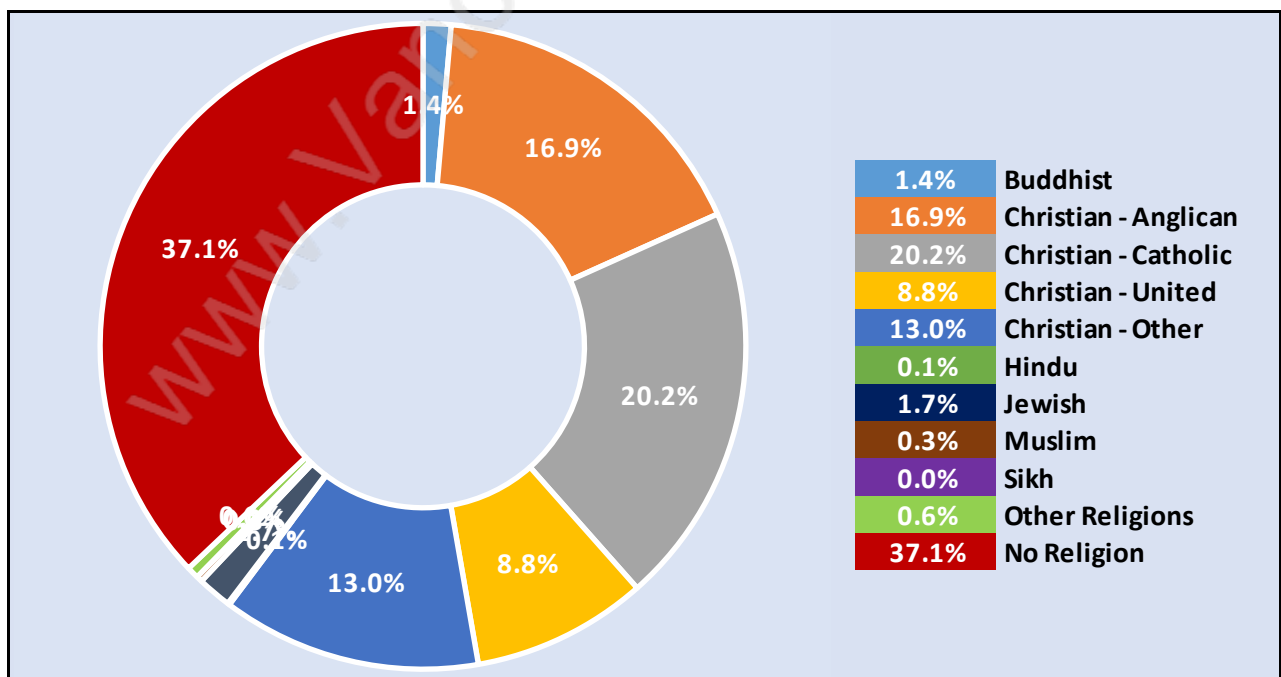

Labour Force by Occupation in Eagle Harbour

Labour Force Participation in Eagle Harbour

Travel To Work in (from) Eagle Harbour

Occupied Dwellings by Structure Type in Eagle Harbour

Dominant Bulding Type - Houses

Private Dwellings by Period of Construction in Eagle Harbour

Dominant Period of Construction - 1961-1980

Population by Religion in Eagle Harbour

Population by Home Languages in Eagle Harbour