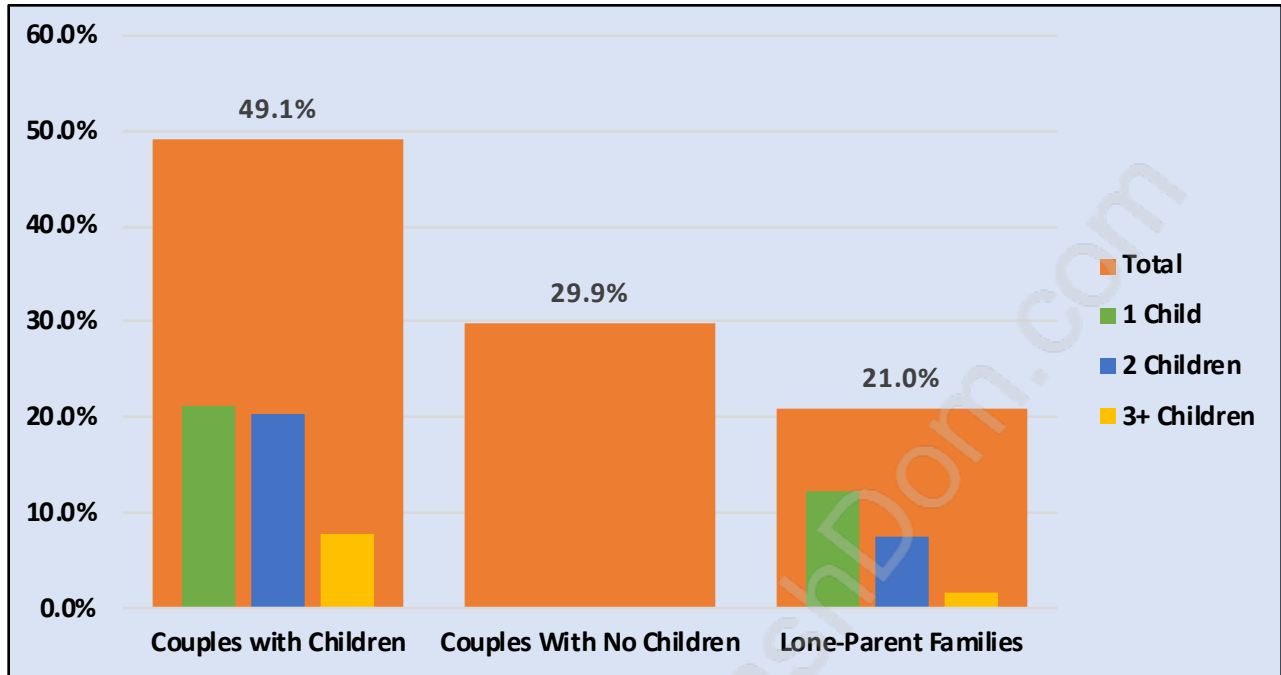

Eagle Ridge

Population Trends in Eagle Ridge

Population by Age in Eagle Ridge

Population Age 15+ by Income Status in Eagle Ridge

Total Population Age 15 - 3,542

Households by Income in Eagle Ridge

Total Number of Households - 1,655 / Average Household Income - \$79,918

Families in Eagle Ridge

Average Persons per Family - 3.1

Children at Home in Eagle Ridge

Total Number of Children at Home - 1,384

Family Structure in Eagle Ridge

Total Number of Families - 1,170 / Average Persons per Family - 3.1

Households by Household Size in Eagle Ridge

Total Number of Households - 1,655

Dwellings in Eagle Ridge

Population Age 15+ in Eagle Ridge

Labour Force by Occupation in Eagle Ridge

Labour Force Participation in Eagle Ridge