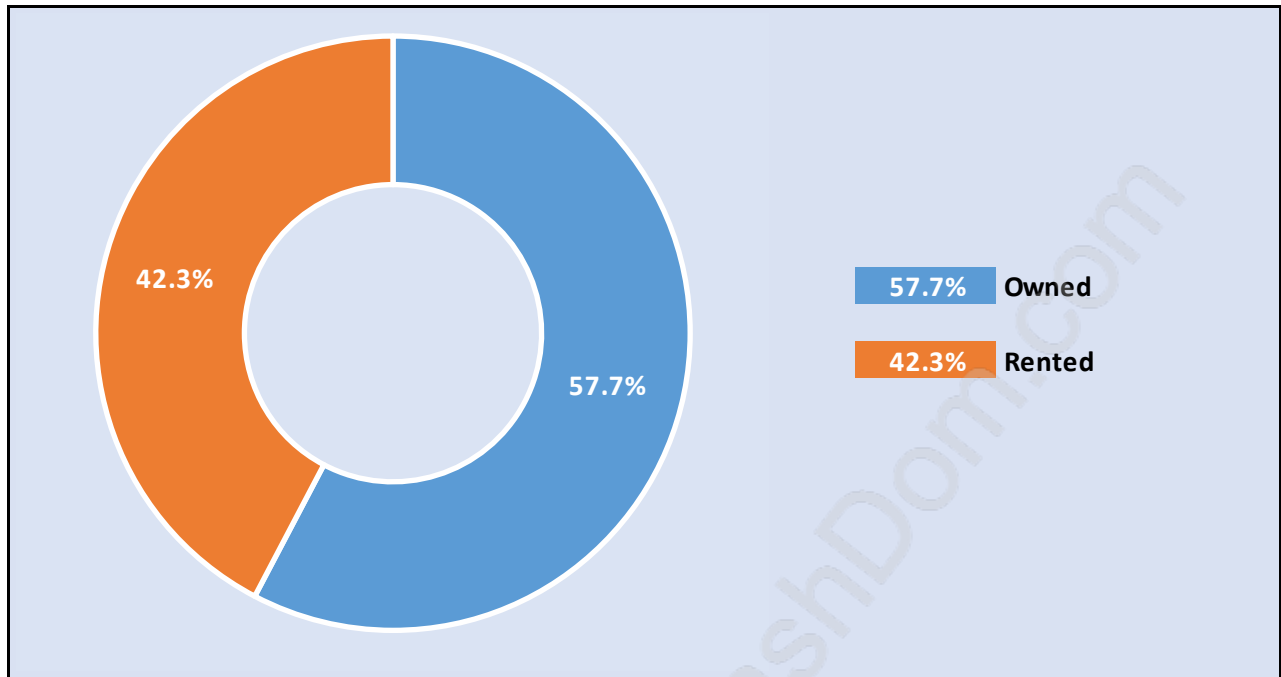

Eagle Ridge

Population Trends in Eagle Ridge

Population by Age in Eagle Ridge

Population Age 15+ by Income Status in Eagle Ridge

Total Population Age 15 - 3,542

Households by Income in Eagle Ridge

Total Number of Households - 1,655 / Average Household Income - \$79,918

Families in Eagle Ridge

Average Persons per Family - 3.1

Children at Home in Eagle Ridge

Total Number of Children at Home - 1,384

Family Structure in Eagle Ridge

Total Number of Families - 1,170 / Average Persons per Family - 3.1

Households by Household Size in Eagle Ridge

Total Number of Households - 1,655

Dwellings in Eagle Ridge

Population Age 15+ in Eagle Ridge

Labour Force by Occupation in Eagle Ridge

Labour Force Participation in Eagle Ridge