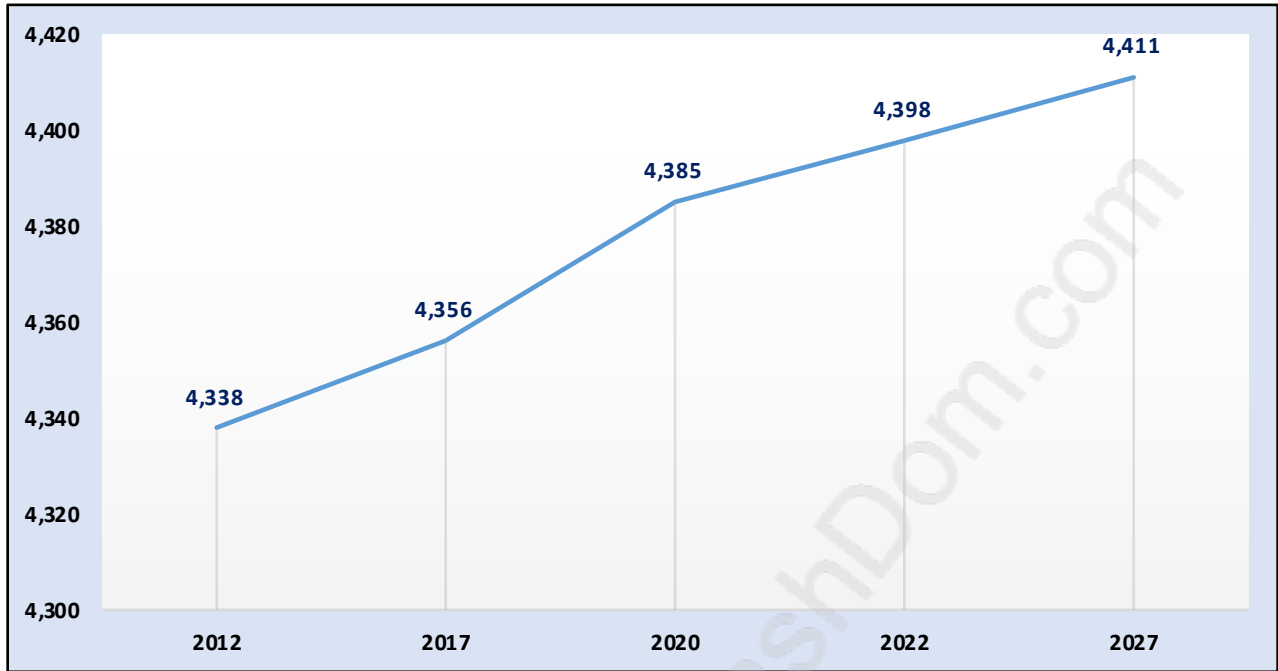

Eagle Ridge

Population Trends in Eagle Ridge

Population by Age in Eagle Ridge

Population Age 15+ by Income Status in Eagle Ridge

Total Population Age 15 - 3,542

Households by Income in Eagle Ridge

Total Number of Households - 1,655 / Average Household Income - \$79,918

Families in Eagle Ridge

Average Persons per Family - 3.1

Children at Home in Eagle Ridge

Total Number of Children at Home - 1,384

Family Structure in Eagle Ridge

Total Number of Families - 1,170 / Average Persons per Family - 3.1