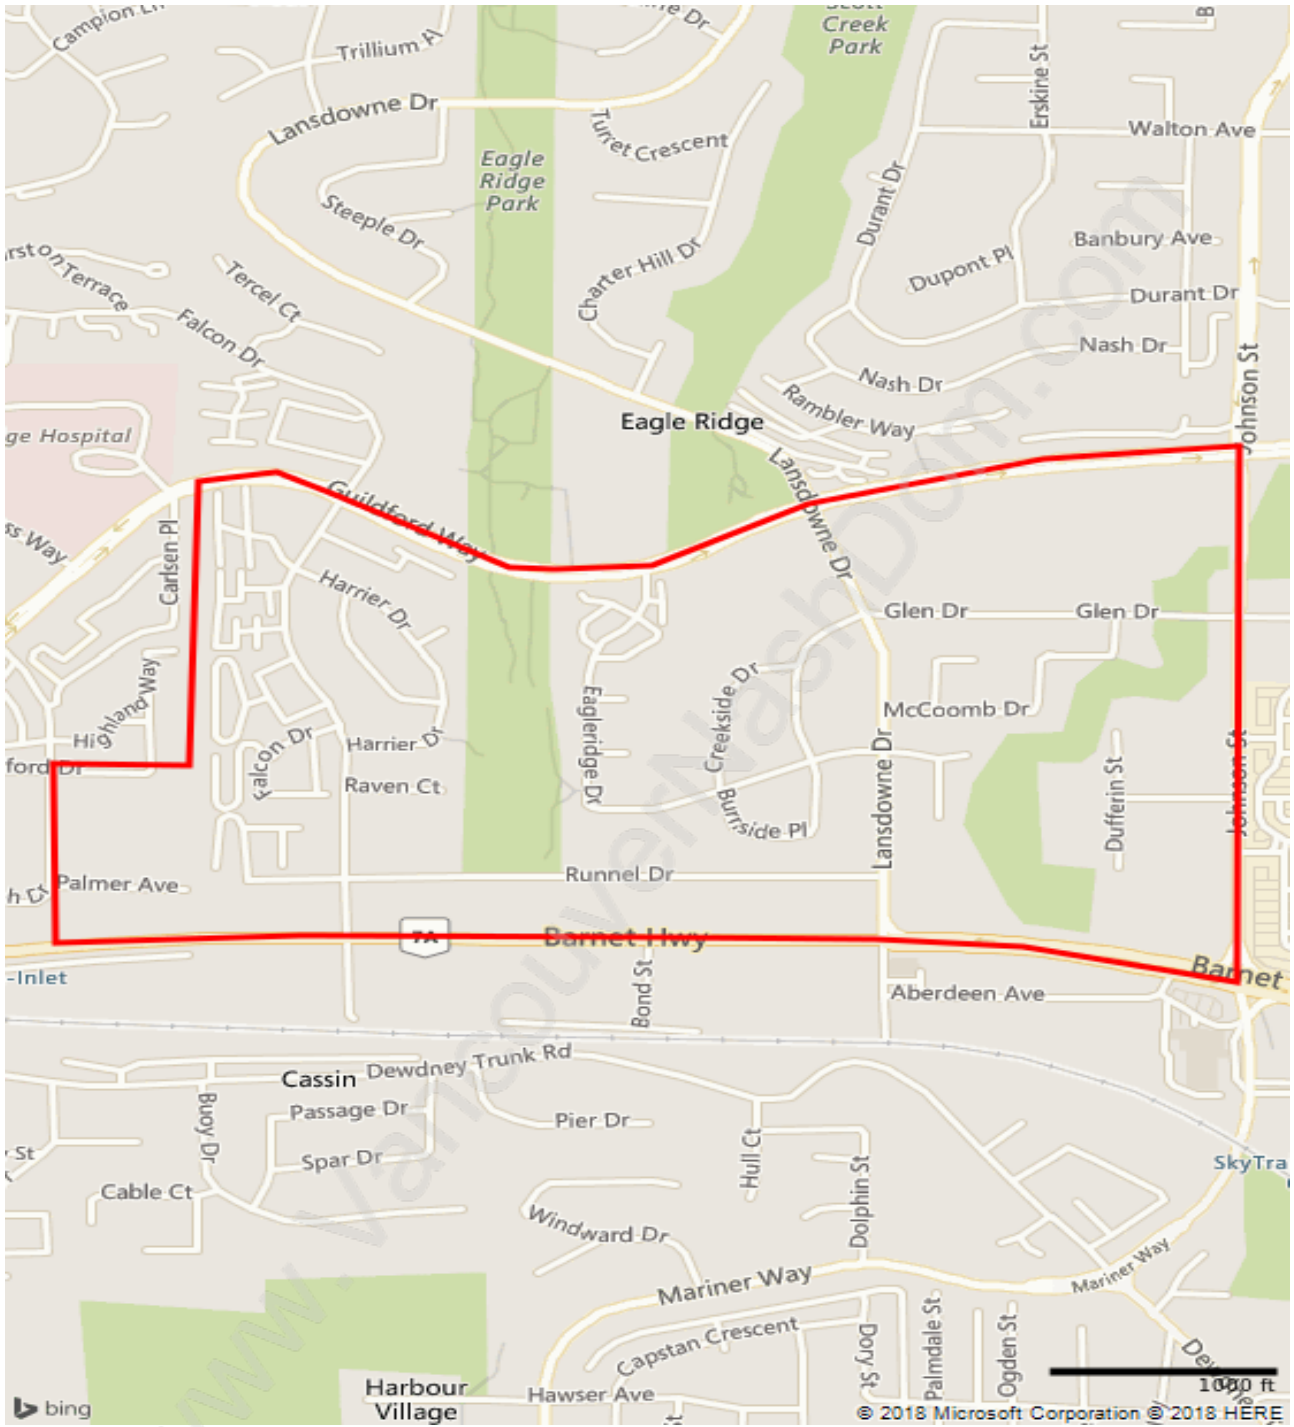

Eagle Ridge

Population Trends in Eagle Ridge

Population by Age in Eagle Ridge

Population Age 15+ by Income Status in Eagle Ridge

Total Population Age 15 - 3,542

Households by Income in Eagle Ridge

Total Number of Households - 1,655 / Average Household Income - \$79,918

Families in Eagle Ridge

Average Persons per Family - 3.1

Children at Home in Eagle Ridge

Total Number of Children at Home - 1,384

Family Structure in Eagle Ridge

Total Number of Families - 1,170 / Average Persons per Family - 3.1