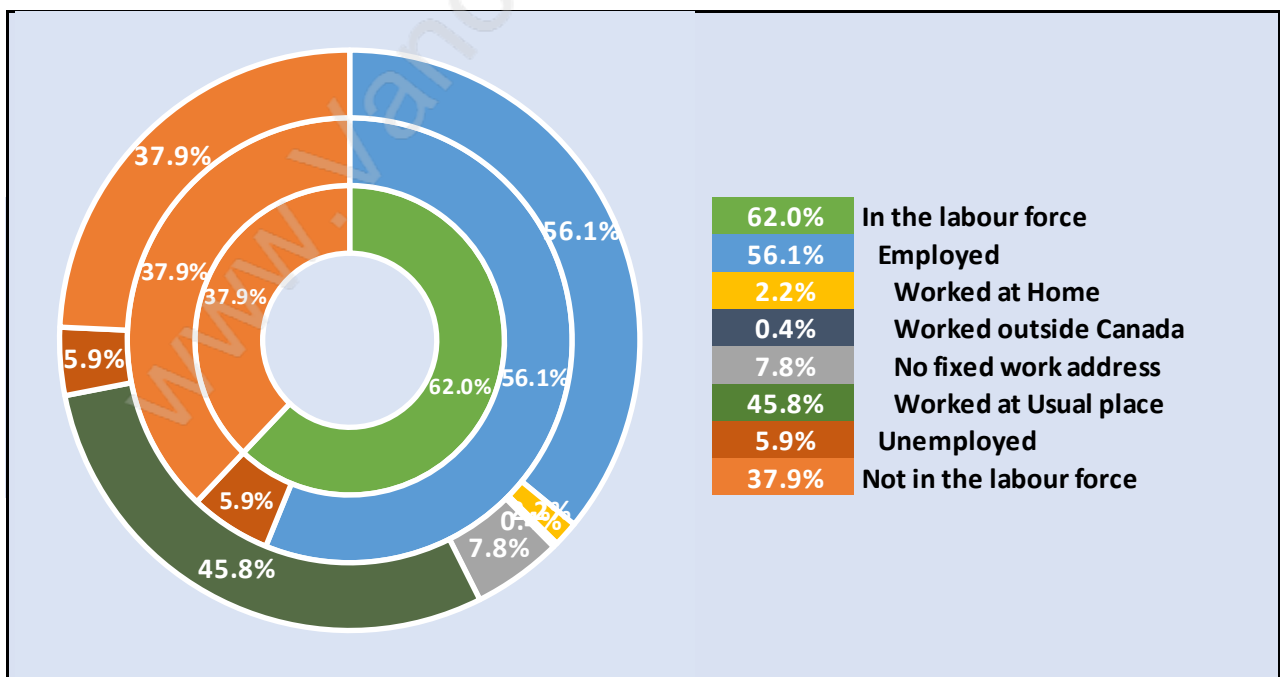

Households by Household Size in Eagle Ridge

Total Number of Households - 1,655

Dwellings in Eagle Ridge

Population Age 15+ in Eagle Ridge

Labour Force by Occupation in Eagle Ridge

Labour Force Participation in Eagle Ridge