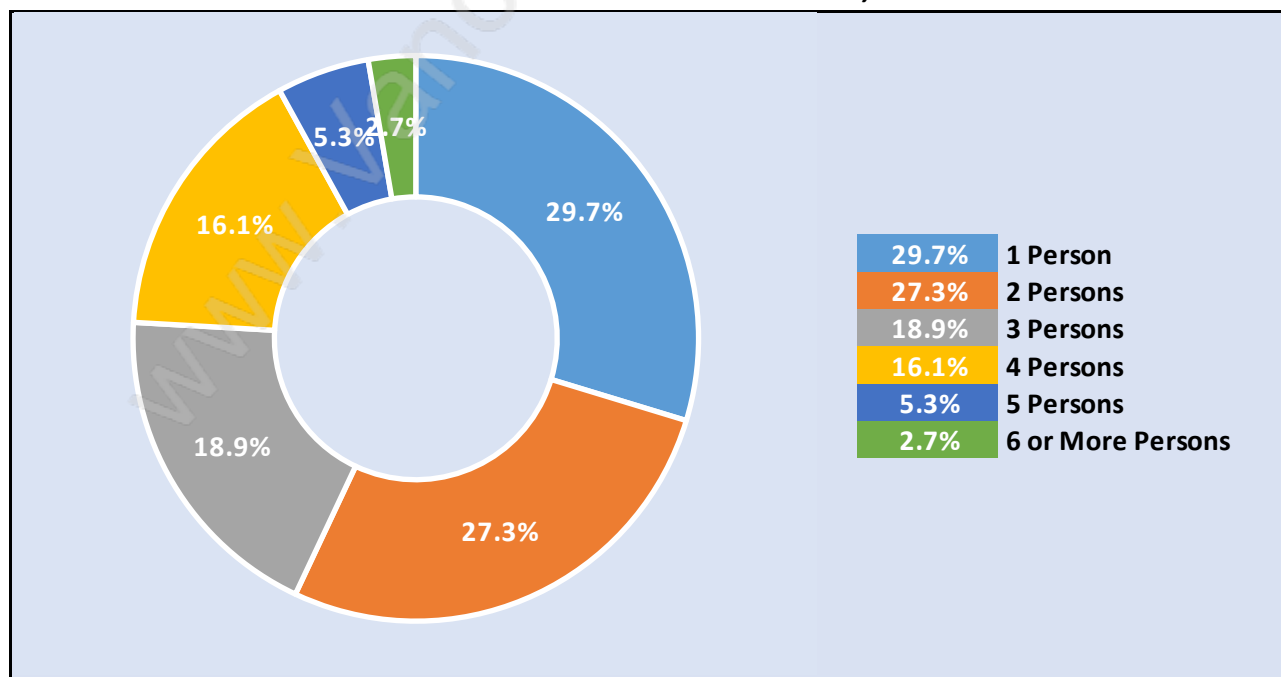

Eagle Ridge

Population Trends in Eagle Ridge

Population by Age in Eagle Ridge

Population Age 15+ by Income Status in Eagle Ridge

Total Population Age 15 - 3,542

Households by Income in Eagle Ridge

Total Number of Households - 1,655 / Average Household Income - \$79,918

Families in Eagle Ridge

Average Persons per Family - 3.1

Children at Home in Eagle Ridge

Total Number of Children at Home - 1,384

Family Structure in Eagle Ridge

Total Number of Families - 1,170 / Average Persons per Family - 3.1

Households by Household Size in Eagle Ridge

Total Number of Households - 1,655

Dwellings in Eagle Ridge

Population Age 15+ in Eagle Ridge

Labour Force by Occupation in Eagle Ridge

Labour Force Participation in Eagle Ridge