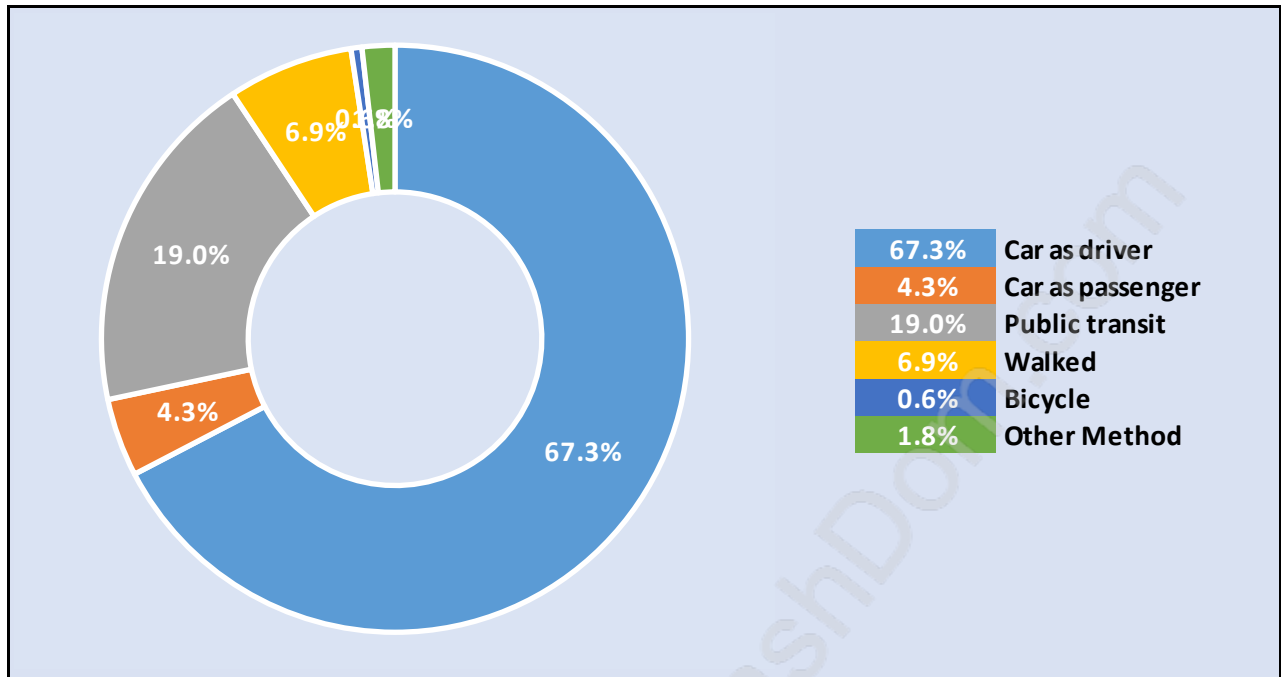

Households by Household Size in Eagle Ridge

Total Number of Households - 1,655

Dwellings in Eagle Ridge

Population Age 15+ in Eagle Ridge

Labour Force by Occupation in Eagle Ridge

Labour Force Participation in Eagle Ridge

Travel To Work in (from) Eagle Ridge

Occupied Dwellings by Structure Type in Eagle Ridge

Dominant Bulding Type - Houses

Private Dwellings by Period of Construction in Eagle Ridge

Dominant Period of Construction - 1981-1990