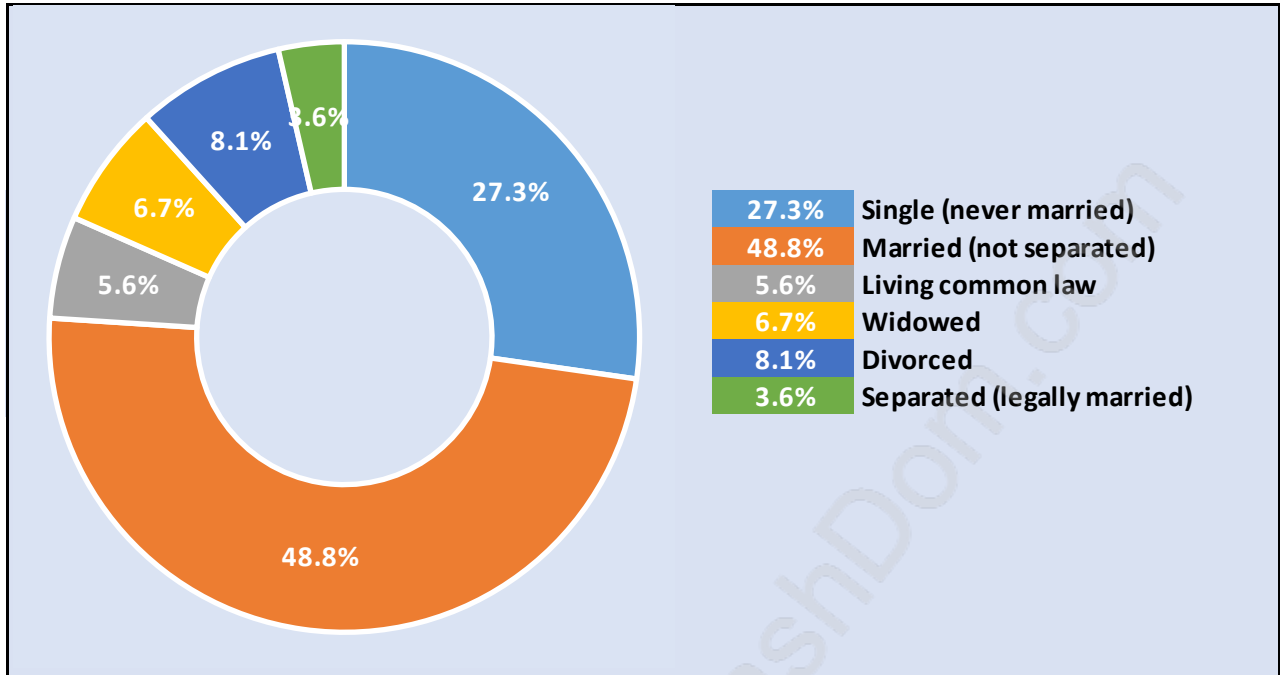

Eagle Ridge

Population Trends in Eagle Ridge

Population by Age in Eagle Ridge

Population Age 15+ by Income Status in Eagle Ridge

Total Population Age 15 - 3,542

Households by Income in Eagle Ridge

Total Number of Households - 1,655 / Average Household Income - \$79,918

Families in Eagle Ridge

Average Persons per Family - 3.1

Children at Home in Eagle Ridge

Total Number of Children at Home - 1,384

Family Structure in Eagle Ridge

Total Number of Families - 1,170 / Average Persons per Family - 3.1

Households by Household Size in Eagle Ridge

Total Number of Households - 1,655

Dwellings in Eagle Ridge

Population Age 15+ in Eagle Ridge

Labour Force by Occupation in Eagle Ridge

Labour Force Participation in Eagle Ridge