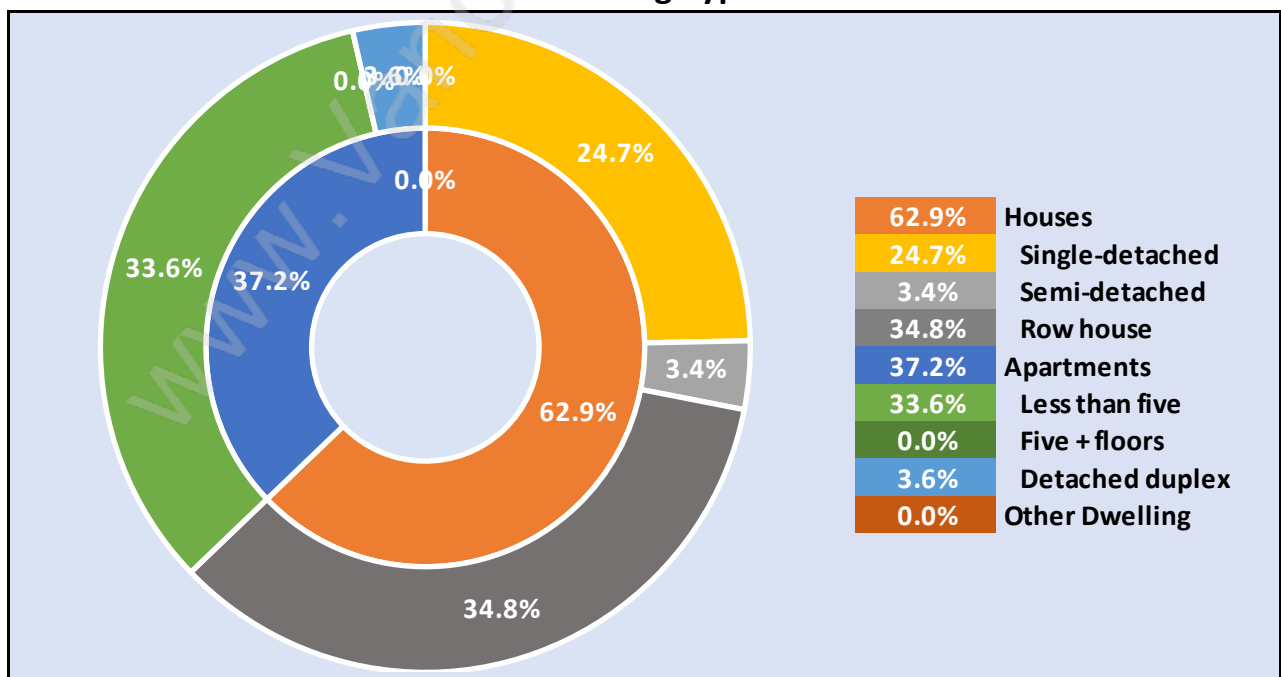

Eagle Ridge

Population Trends in Eagle Ridge

Population by Age in Eagle Ridge

Population Age 15+ by Income Status in Eagle Ridge

Total Population Age 15 - 3,542

Households by Income in Eagle Ridge

Total Number of Households - 1,655 / Average Household Income - \$79,918

Families in Eagle Ridge

Average Persons per Family - 3.1

Children at Home in Eagle Ridge

Total Number of Children at Home - 1,384

Family Structure in Eagle Ridge

Total Number of Families - 1,170 / Average Persons per Family - 3.1

Households by Household Size in Eagle Ridge

Total Number of Households - 1,655

Dwellings in Eagle Ridge

Population Age 15+ in Eagle Ridge

Labour Force by Occupation in Eagle Ridge

Labour Force Participation in Eagle Ridge

Travel To Work in (from) Eagle Ridge

Occupied Dwellings by Structure Type in Eagle Ridge

Dominant Bulding Type - Houses

Private Dwellings by Period of Construction in Eagle Ridge

Dominant Period of Construction - 1981-1990