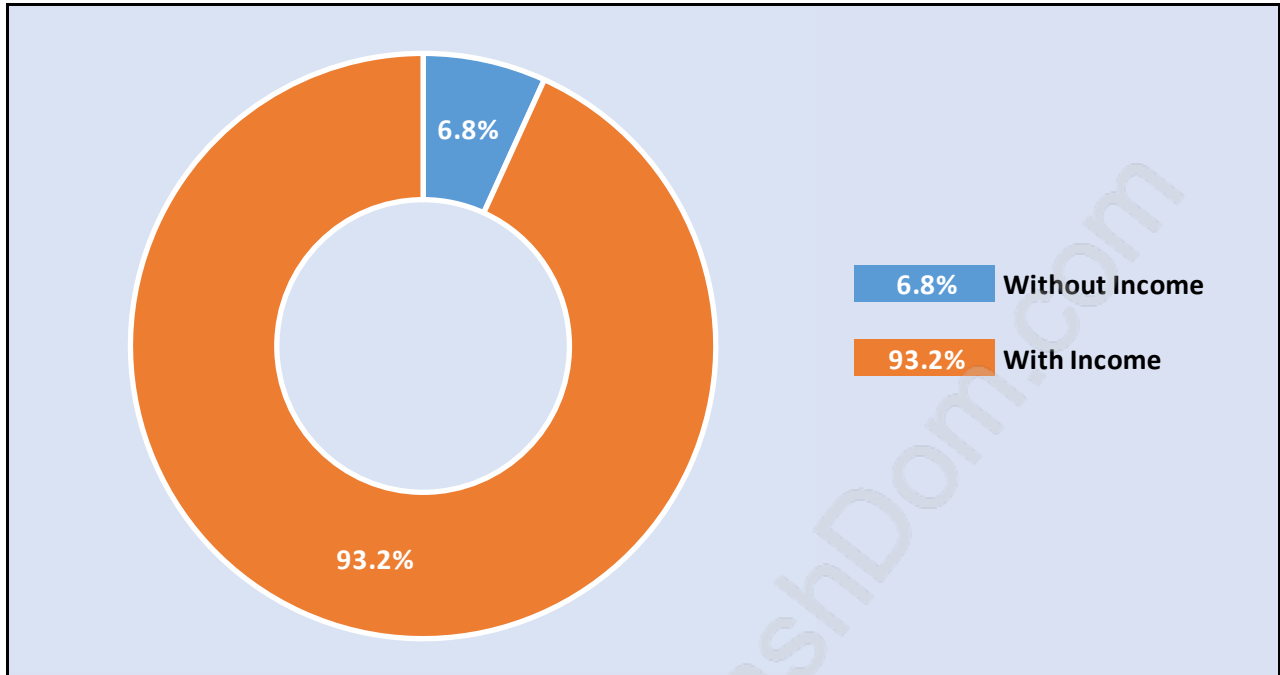

Eagle Ridge

Population Trends in Eagle Ridge

Population by Age in Eagle Ridge

Population Age 15+ by Income Status in Eagle Ridge

Total Population Age 15 - 3,542

Households by Income in Eagle Ridge

Total Number of Households - 1,655 / Average Household Income - \$79,918

Families in Eagle Ridge

Average Persons per Family - 3.1

Children at Home in Eagle Ridge

Total Number of Children at Home - 1,384

Family Structure in Eagle Ridge

Total Number of Families - 1,170 / Average Persons per Family - 3.1