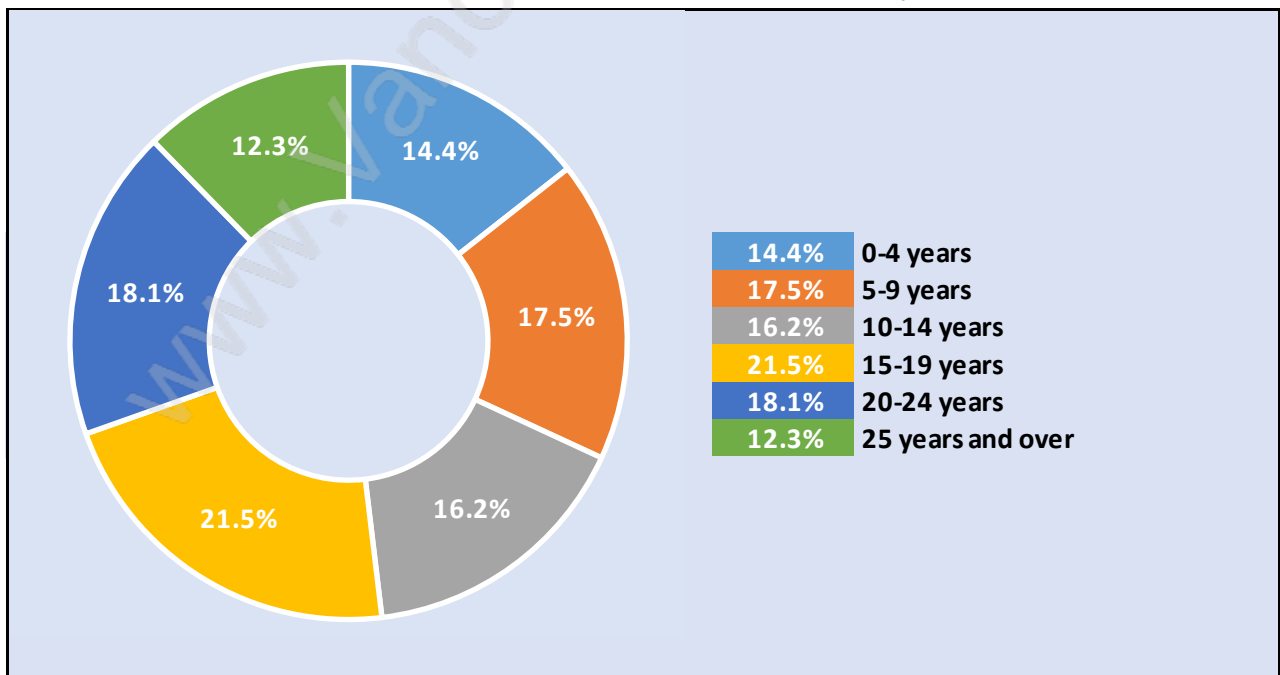

Eagle Ridge

Population Trends in Eagle Ridge

Population by Age in Eagle Ridge

Population Age 15+ by Income Status in Eagle Ridge

Total Population Age 15 - 3,542

Households by Income in Eagle Ridge

Total Number of Households - 1,655 / Average Household Income - \$79,918

Families in Eagle Ridge

Average Persons per Family - 3.1

Children at Home in Eagle Ridge

Total Number of Children at Home - 1,384

Family Structure in Eagle Ridge

Total Number of Families - 1,170 / Average Persons per Family - 3.1