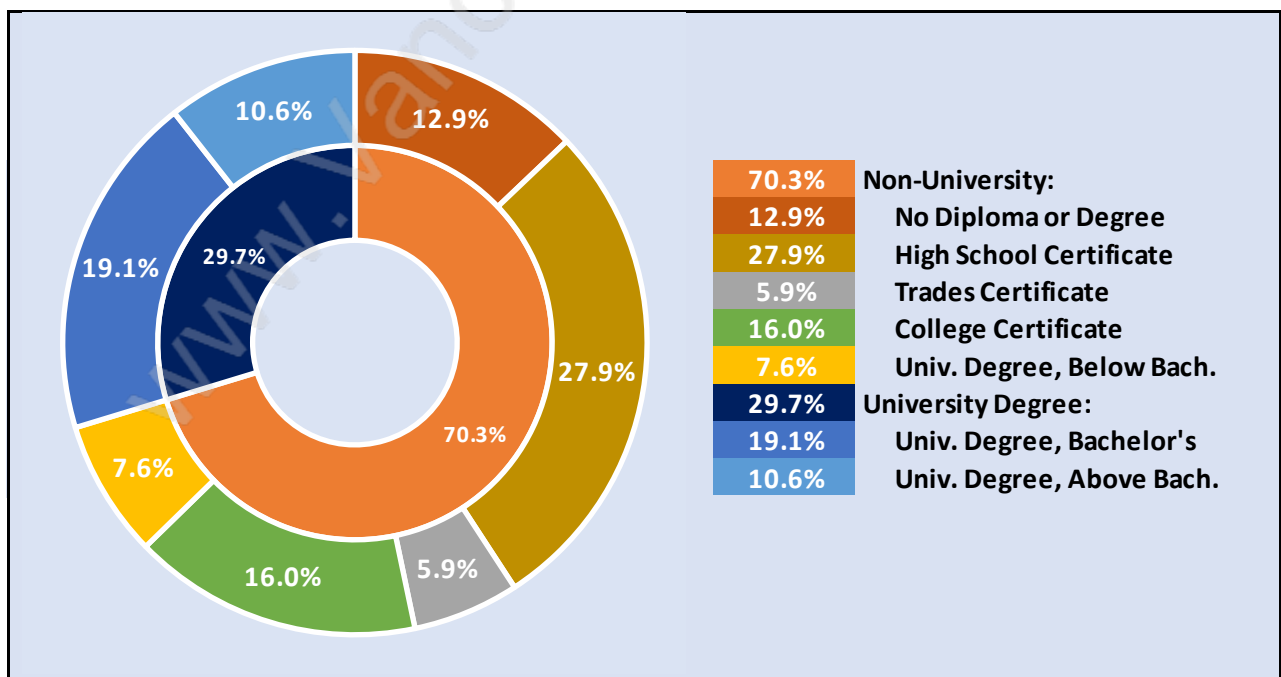

Households by Household Size in Eagle Ridge

Total Number of Households - 1,655

Dwellings in Eagle Ridge

Population Age 15+ in Eagle Ridge

Labour Force by Occupation in Eagle Ridge

Labour Force Participation in Eagle Ridge