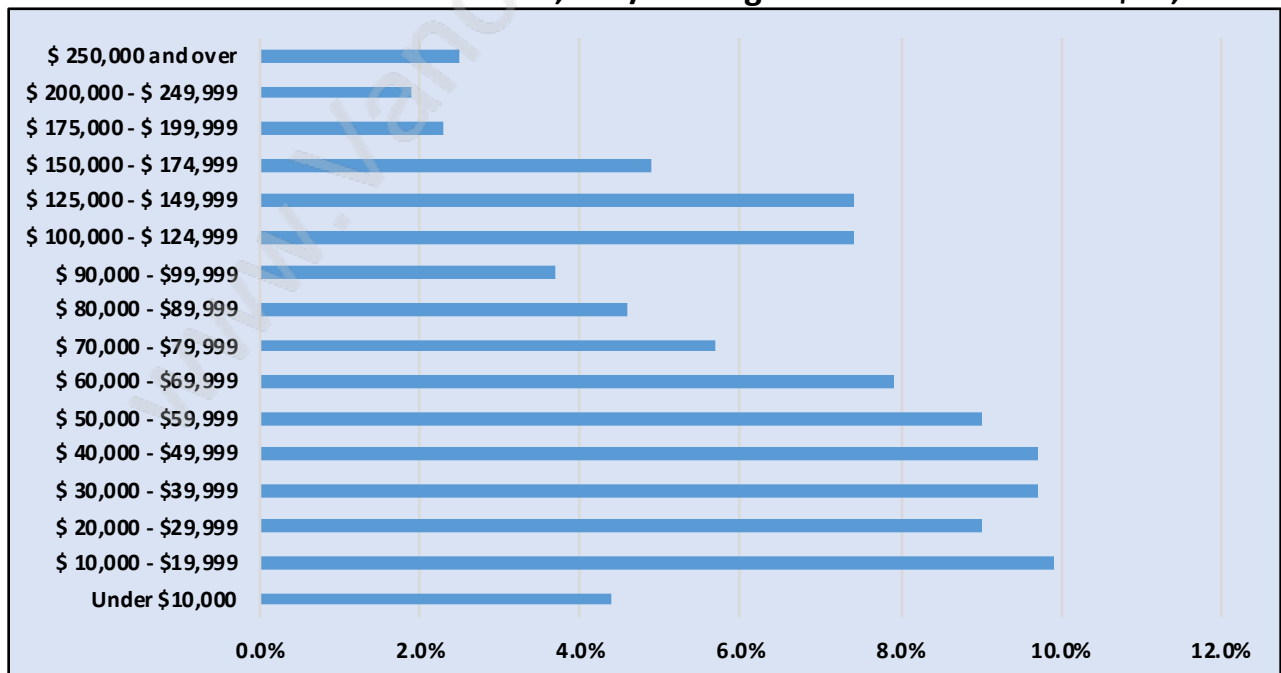

Eagle Ridge

Population Trends in Eagle Ridge

Population by Age in Eagle Ridge

Population Age 15+ by Income Status in Eagle Ridge

Total Population Age 15 - 3,542

Households by Income in Eagle Ridge

Total Number of Households - 1,655 / Average Household Income - \$79,918

Families in Eagle Ridge

Average Persons per Family - 3.1

Children at Home in Eagle Ridge

Total Number of Children at Home - 1,384

Family Structure in Eagle Ridge

Total Number of Families - 1,170 / Average Persons per Family - 3.1