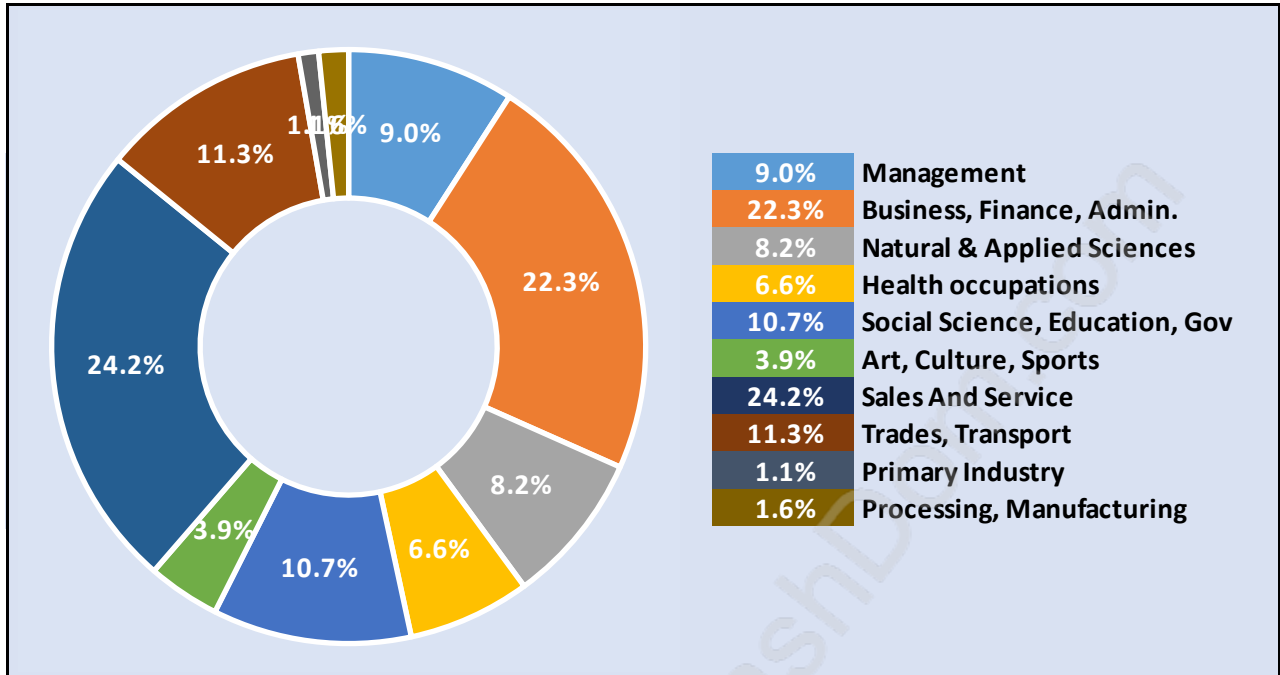

Households by Household Size in Eagle Ridge

Total Number of Households - 1,655

Dwellings in Eagle Ridge

Population Age 15+ in Eagle Ridge

Labour Force by Occupation in Eagle Ridge

Labour Force Participation in Eagle Ridge