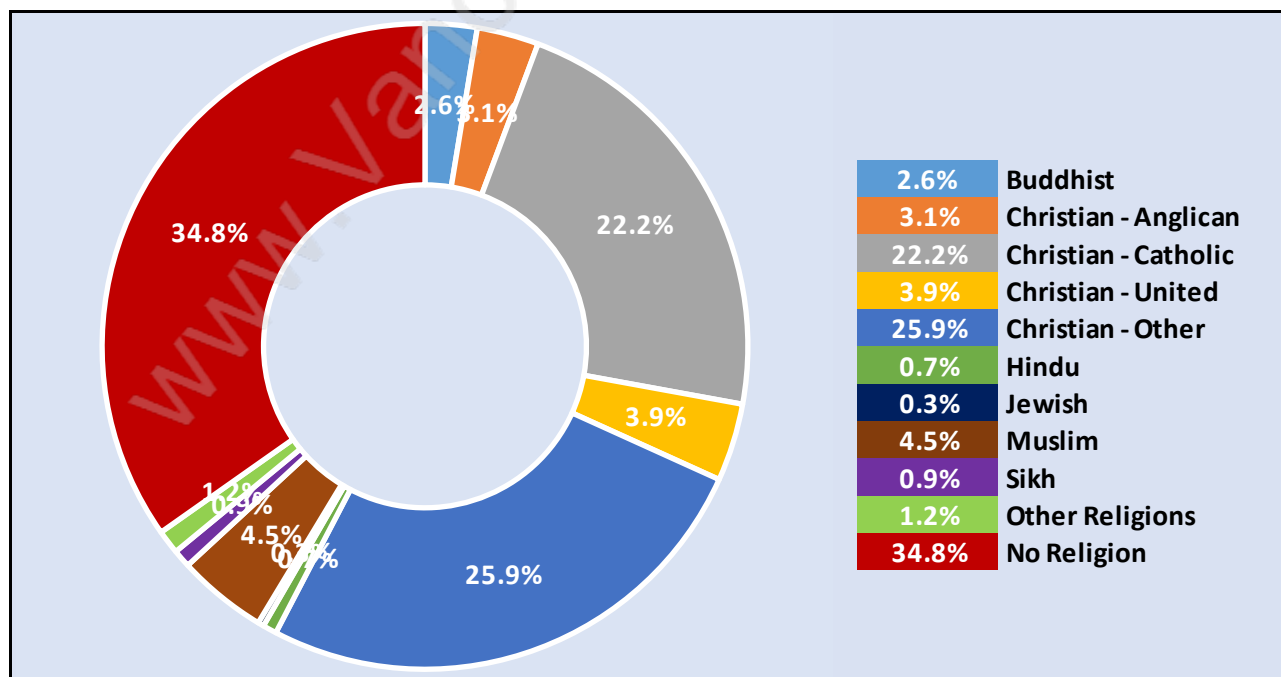

Population by Religion in Eagle Ridge