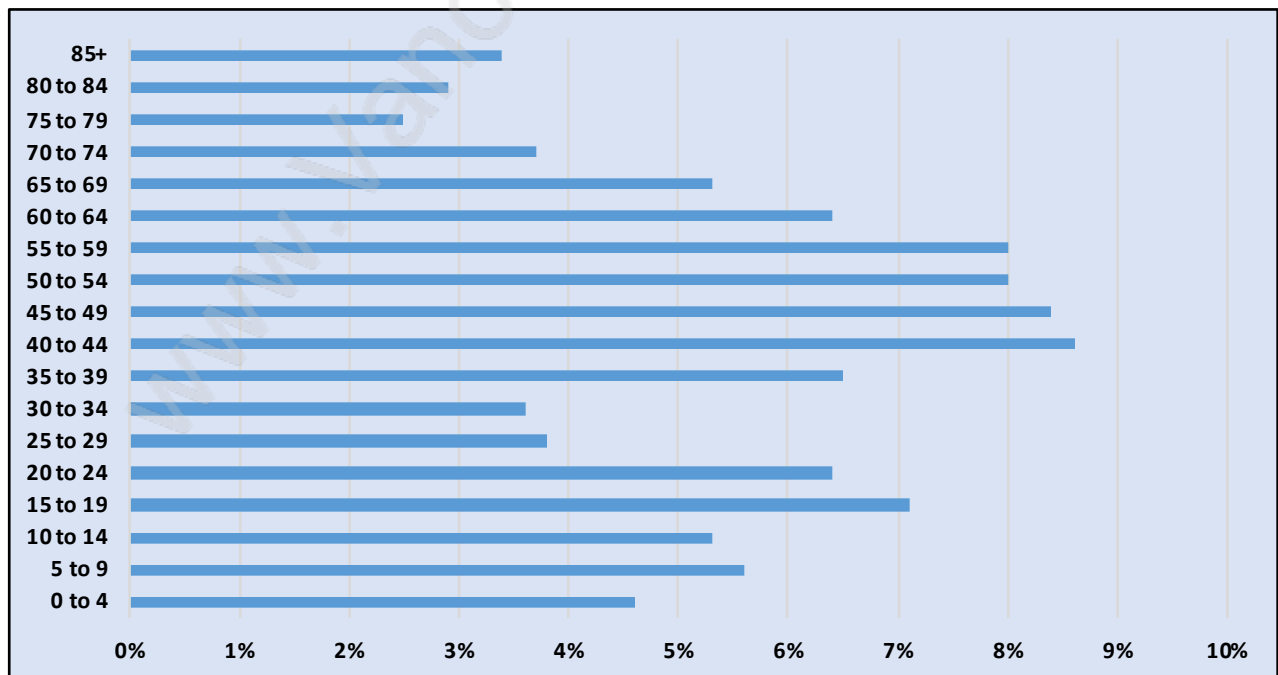

Eagle Ridge

Population Trends in Eagle Ridge

Population by Age in Eagle Ridge

Population Age 15+ by Income Status in Eagle Ridge

Total Population Age 15 - 3,542

Households by Income in Eagle Ridge

Total Number of Households - 1,655 / Average Household Income - \$79,918

Families in Eagle Ridge

Average Persons per Family - 3.1

Children at Home in Eagle Ridge

Total Number of Children at Home - 1,384

Family Structure in Eagle Ridge

Total Number of Families - 1,170 / Average Persons per Family - 3.1