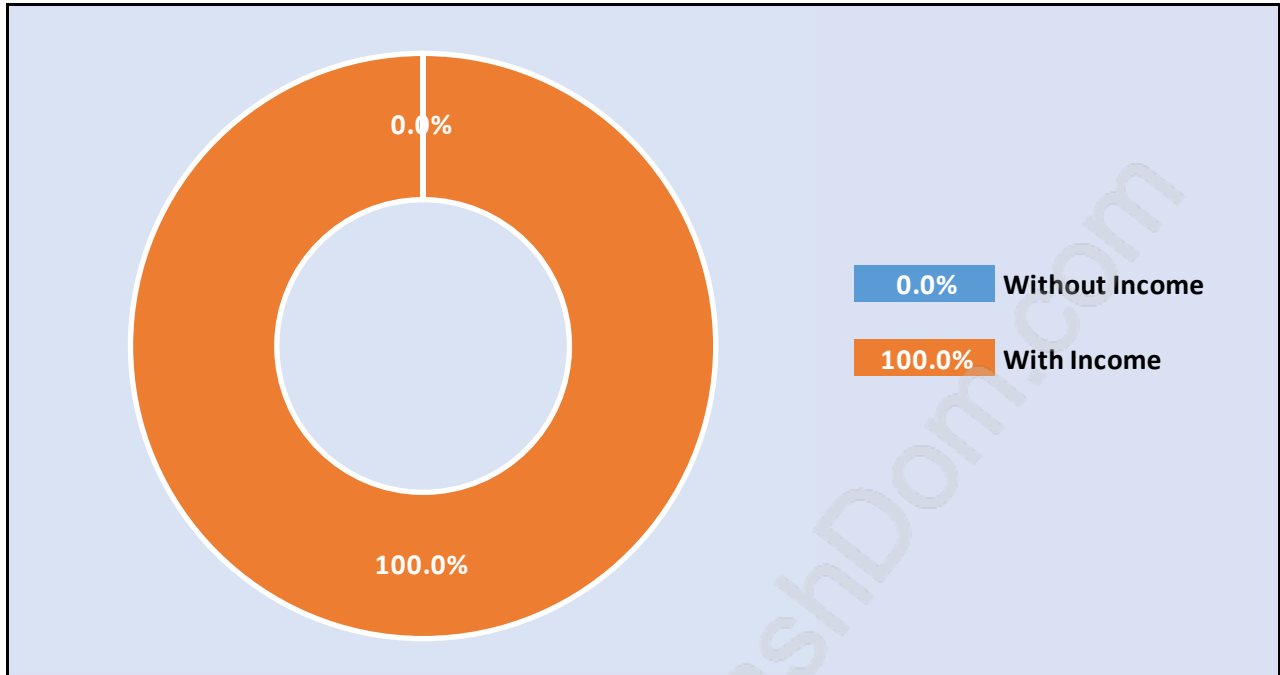

## Population Trends in Eagleridge

## Population by Age in Eagleridge

# Population Age 15+ by Income Status in Eagleridge

Total Population Age 15 - 555