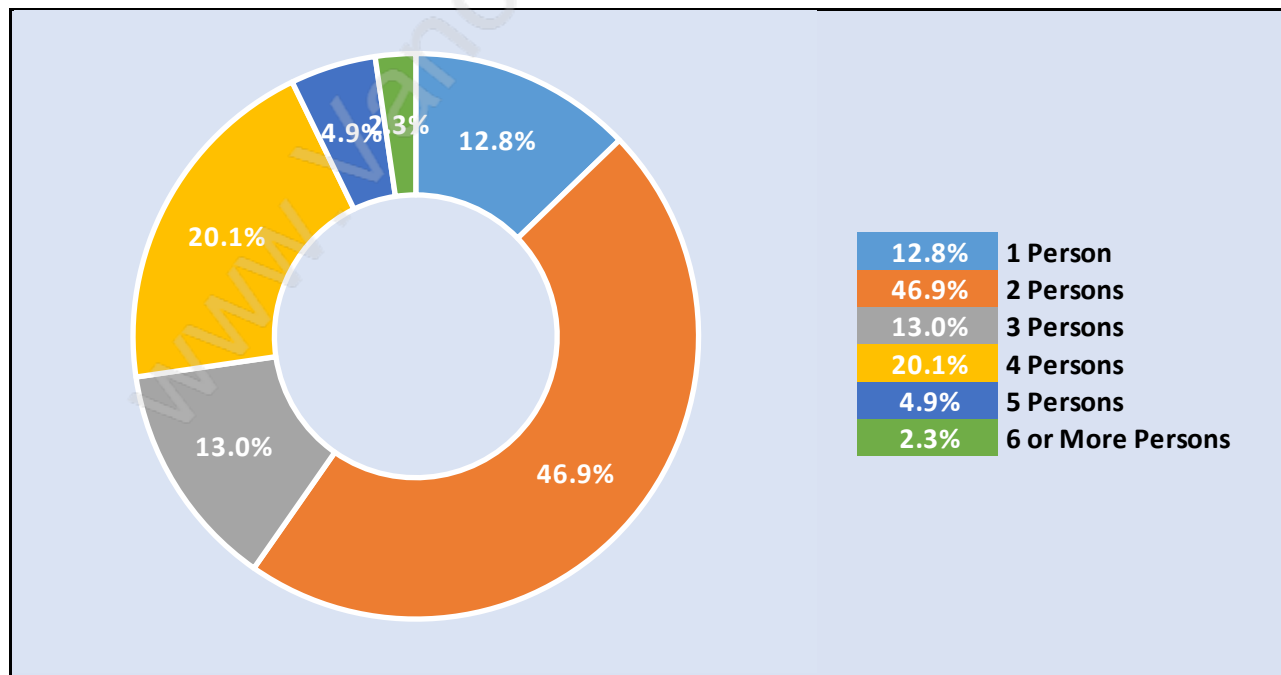

Households by Household Size in Eagleridge

Total Number of Households - 236