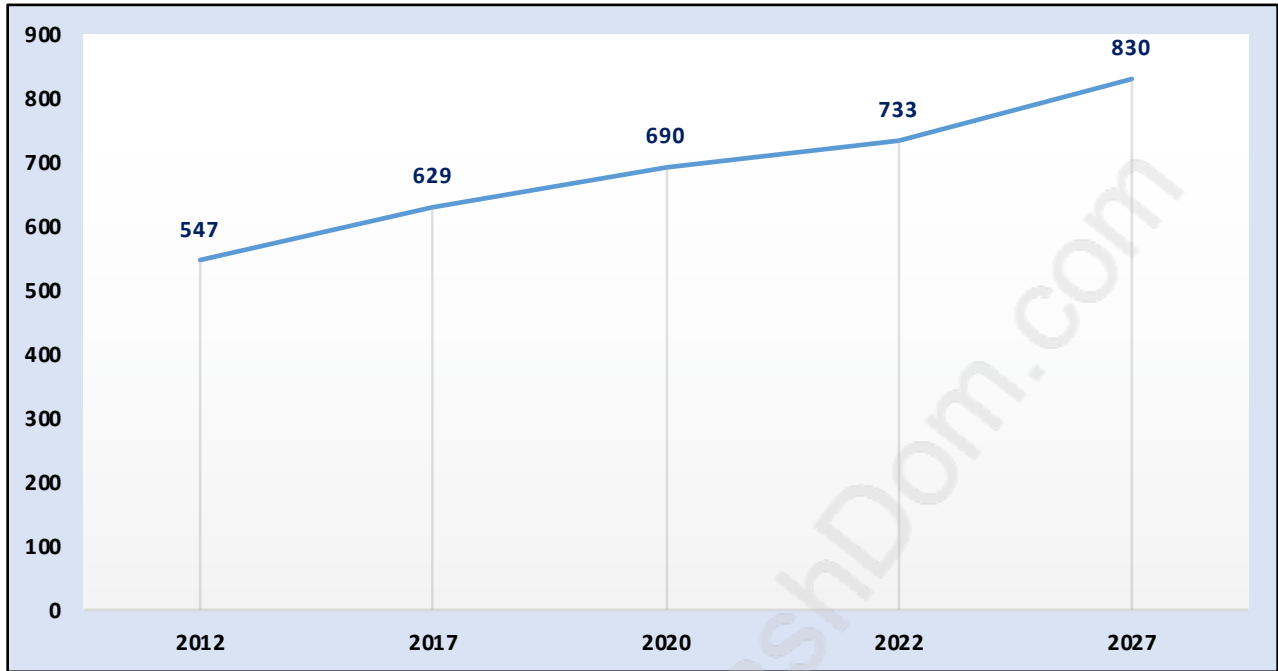

## Population Trends in Eagleridge

## Population by Age in Eagleridge

# Population Age 15+ by Income Status in Eagleridge

Total Population Age 15 - 555

### Dominant Period of Construction - 1961-1980