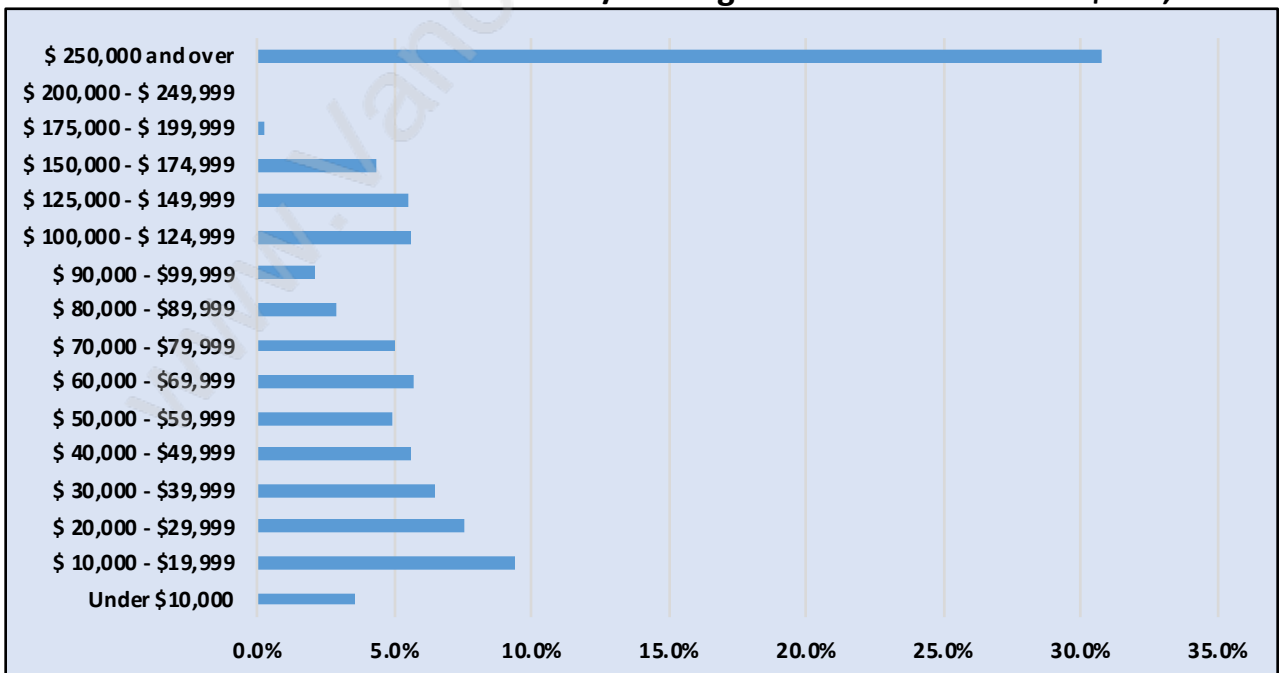

Households by Income in Eagleridge

Total Number of Households - 236 / Average Household Income - $233,354