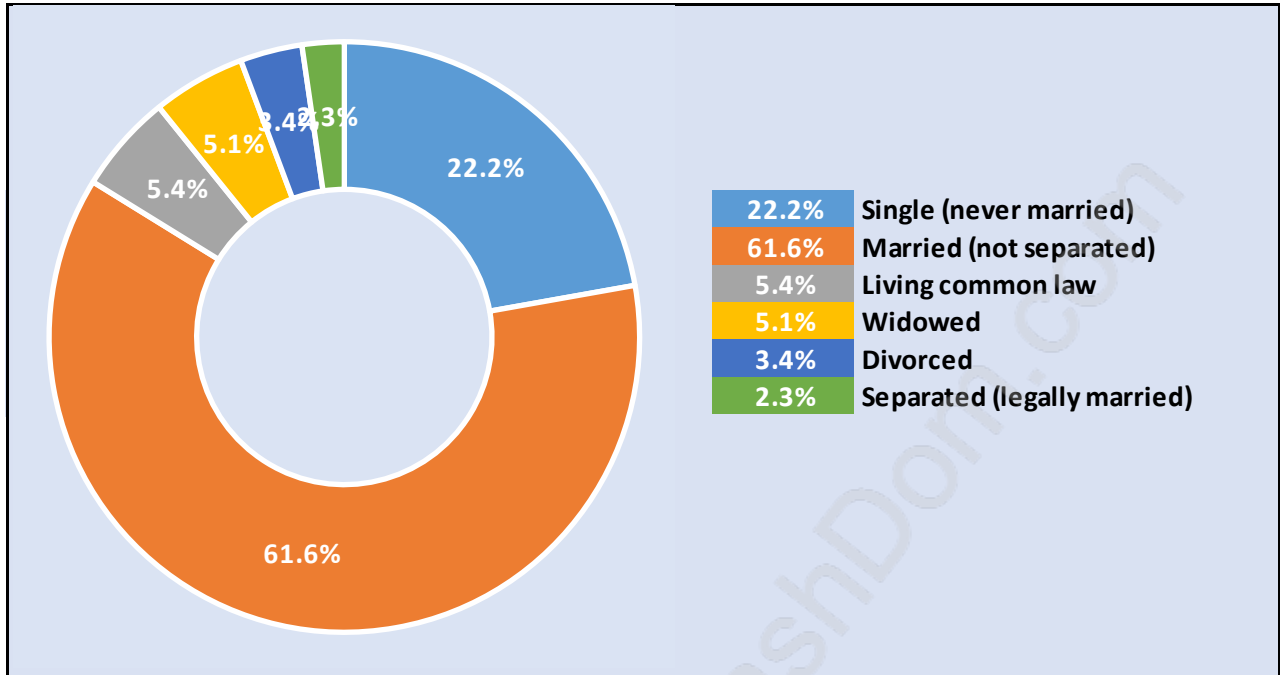

Families in Eagleridge

Average Persons per Family - 2.9