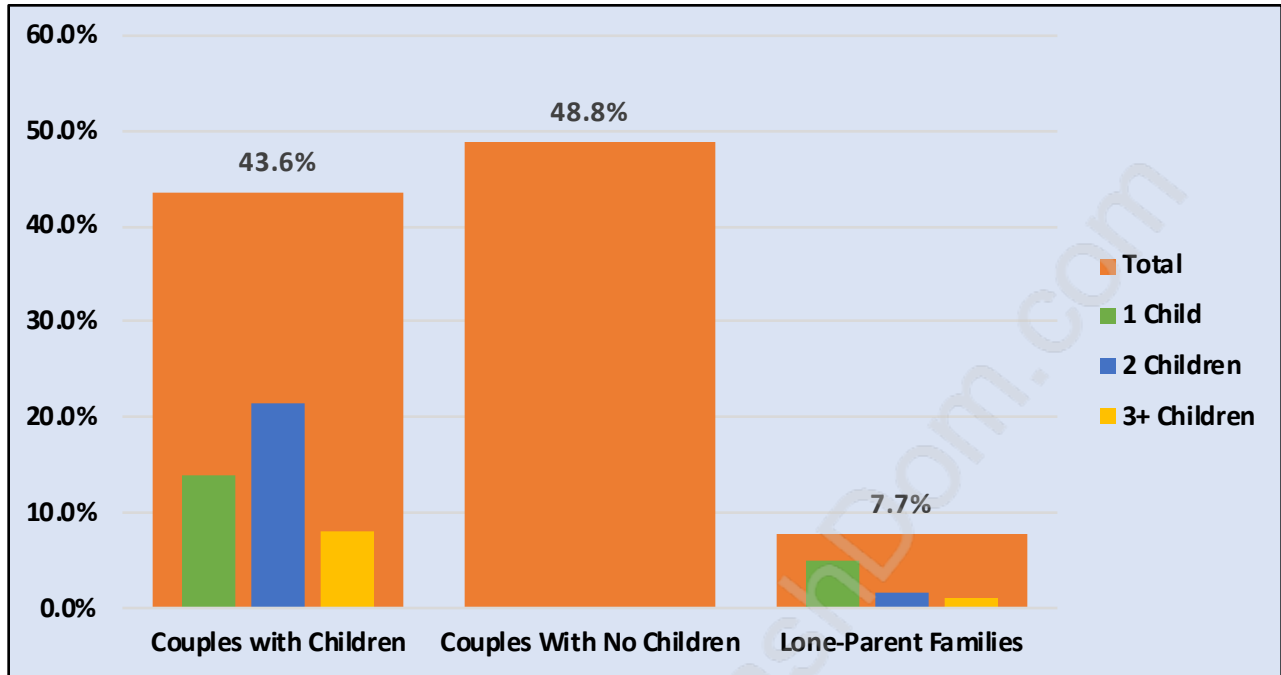

Family Structure in Eagleridge

Total Number of Families - 214 / Average Persons per Family - 2.9