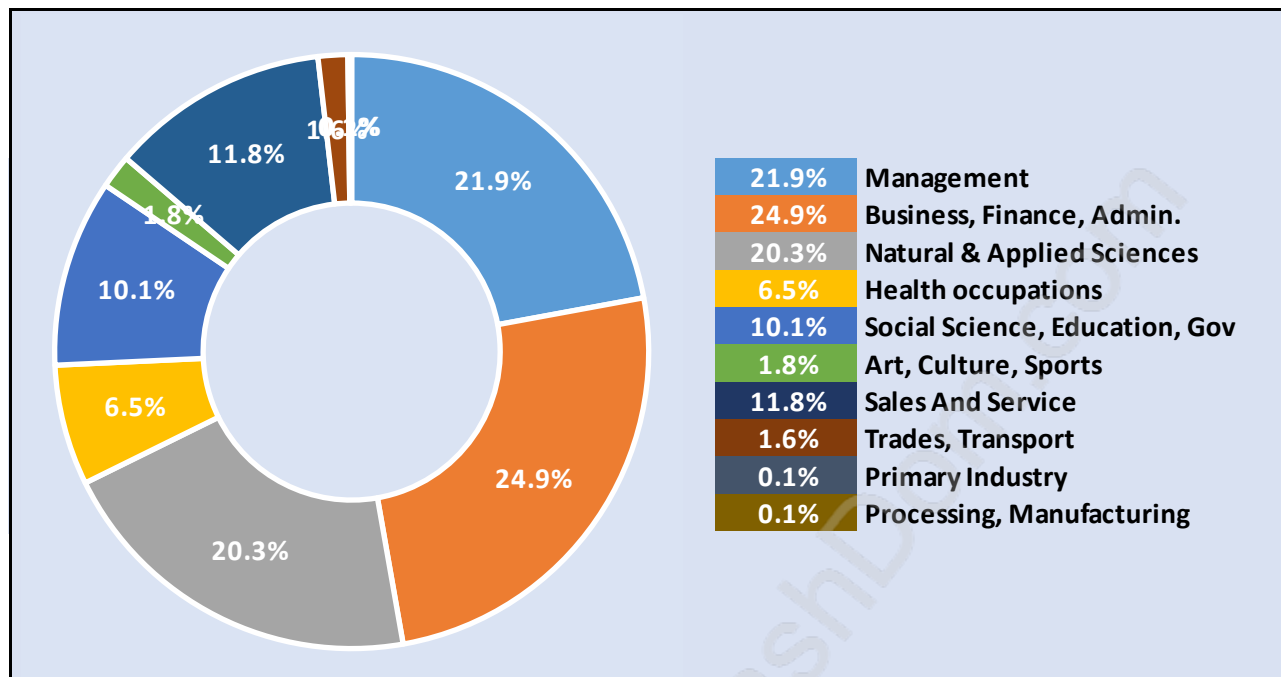

Labour Force by Occupation in Eagleridge