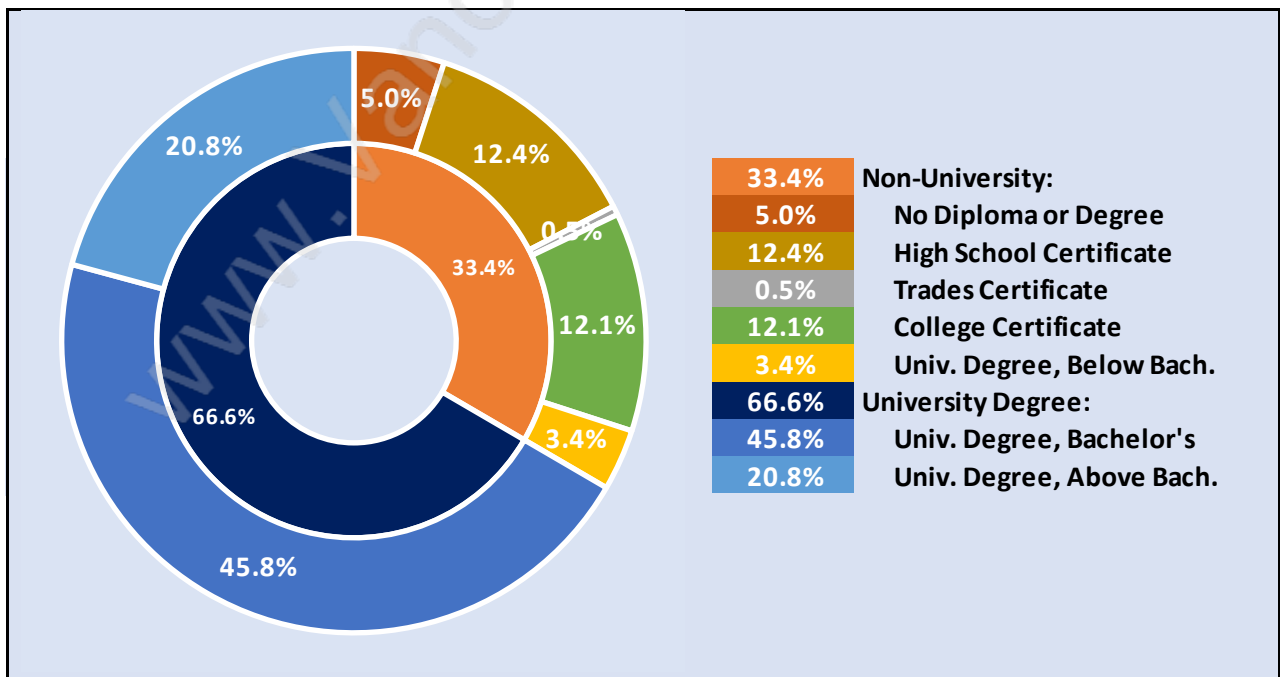

## Households by Household Size in Eagleridge

Total Number of Households - 236

## Population Age 15+ in Eagleridge