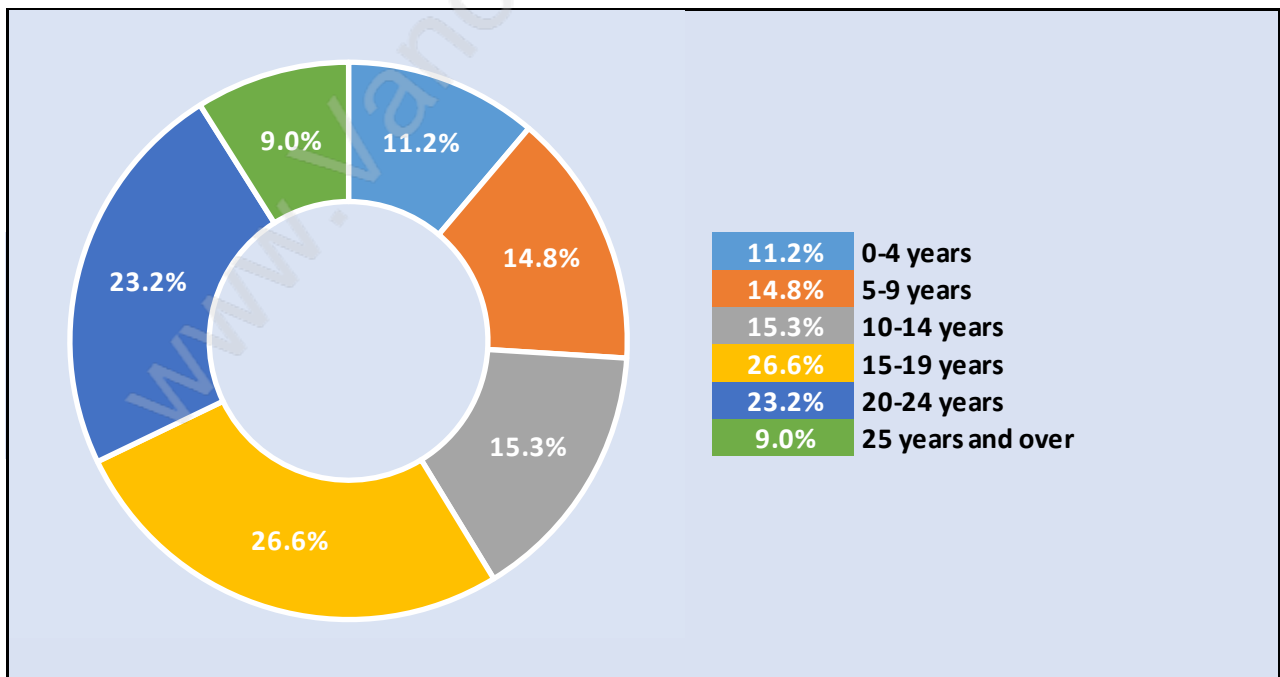

Children at Home in Eagleridge

Total Number of Children at Home - 198