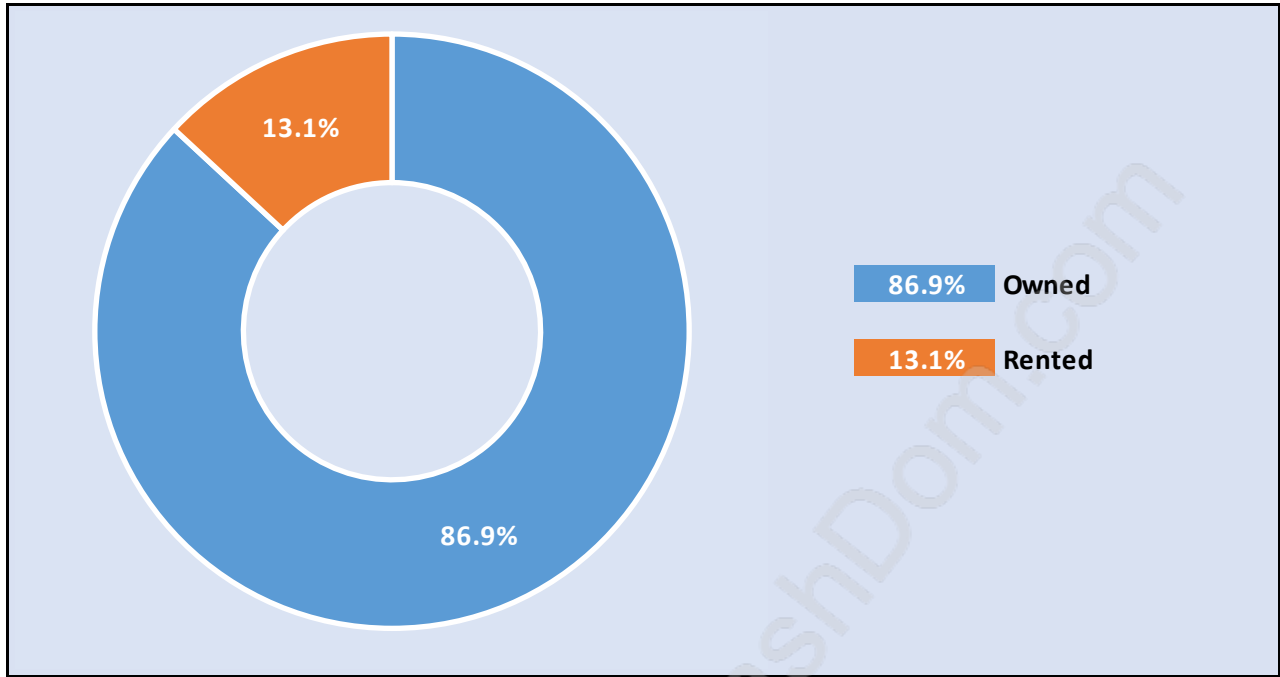

Dwellings in Eagleridge