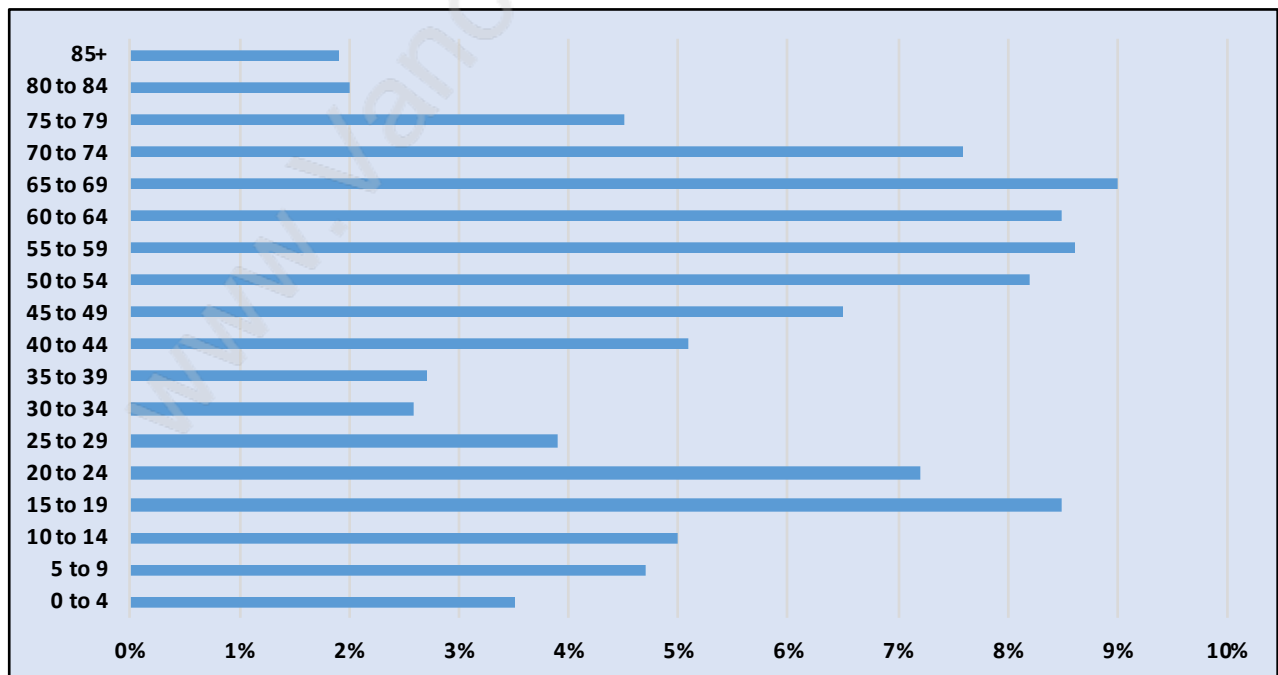

## Population Trends in Eagleridge

## Population by Age in Eagleridge

# Population Age 15+ by Income Status in Eagleridge

Total Population Age 15 - 555