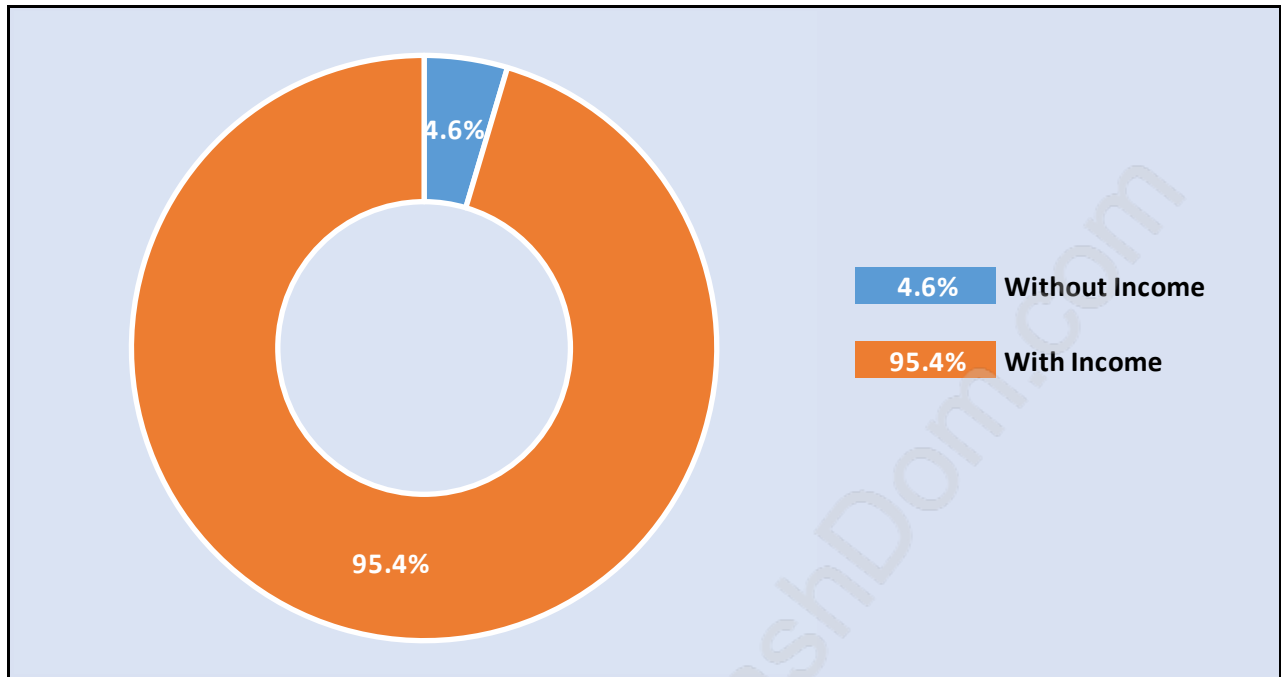

East Central

Population Trends in East Central

Population by Age in East Central

Population Age 15+ by Income Status in East Central

Total Population Age 15 - 16,094

Households by Income in East Central

Total Number of Households - 7,836 / Average Household Income - \$85,645

Families in East Central

Average Persons per Family - 2.8

Children at Home in East Central

Total Number of Children at Home - 5,074

Family Structure in East Central

Total Number of Families - 5,154 / Average Persons per Family - 2.8

Households by Household Size in East Central

Total Number of Households - 7,836

Dwellings in East Central

Population Age 15+ in East Central

Labour Force by Occupation in East Central

Labour Force Participation in East Central