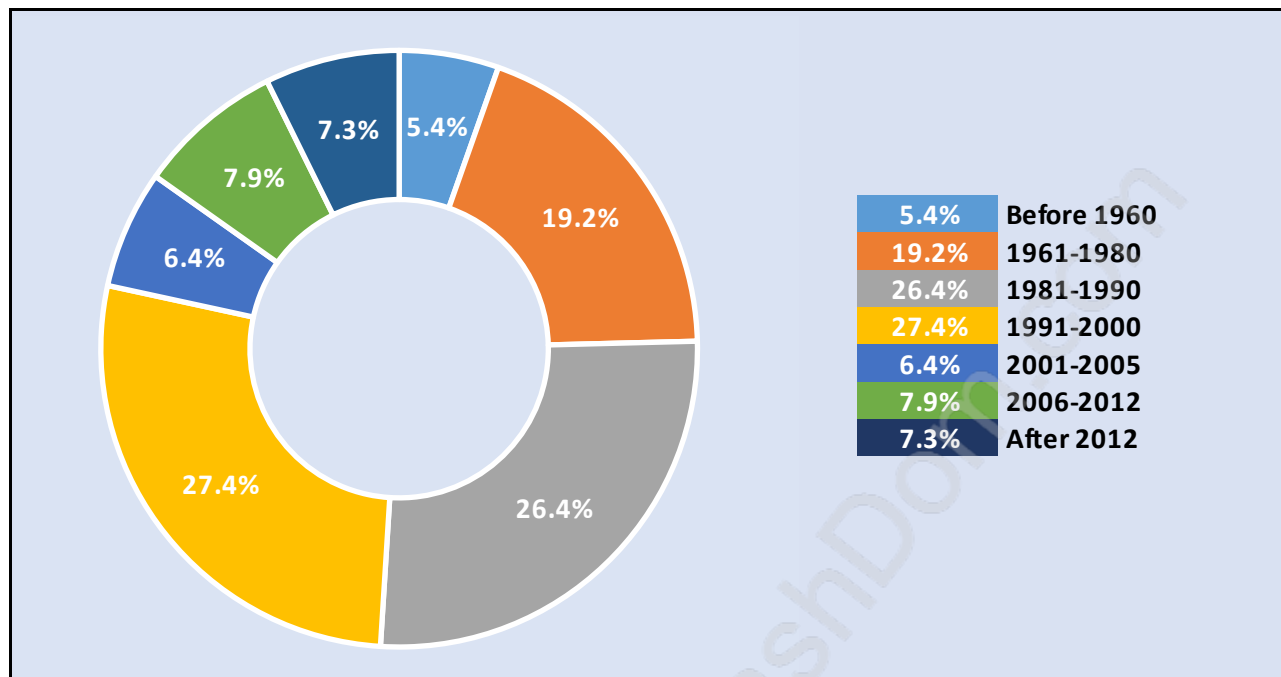

East Central

Population Trends in East Central

Population by Age in East Central

Population Age 15+ by Income Status in East Central

Total Population Age 15 - 16,094

Households by Income in East Central

Total Number of Households - 7,836 / Average Household Income - \$85,645

Families in East Central

Average Persons per Family - 2.8

Children at Home in East Central

Total Number of Children at Home - 5,074

Family Structure in East Central

Total Number of Families - 5,154 / Average Persons per Family - 2.8

Travel To Work in (from) East Central

Occupied Dwellings by Structure Type in East Central

Dominant Bulding Type - Houses

Private Dwellings by Period of Construction in East Central

Dominant Period of Construction - 1991-2000