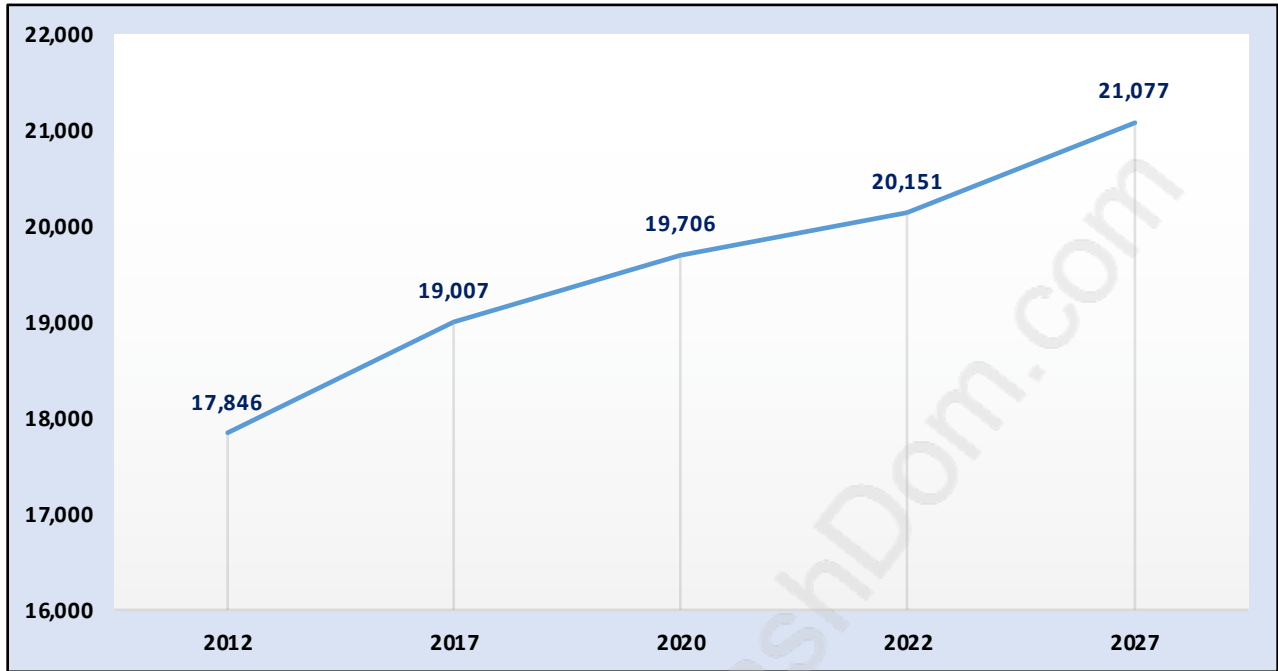

East Central

Population Trends in East Central

Population by Age in East Central

Population Age 15+ by Income Status in East Central

Total Population Age 15 - 16,094

Households by Income in East Central

Total Number of Households - 7,836 / Average Household Income - \$85,645

Families in East Central

Average Persons per Family - 2.8

Children at Home in East Central

Total Number of Children at Home - 5,074

Family Structure in East Central

Total Number of Families - 5,154 / Average Persons per Family - 2.8

Households by Household Size in East Central

Total Number of Households - 7,836

Dwellings in East Central

Population Age 15+ in East Central

Labour Force by Occupation in East Central

Labour Force Participation in East Central