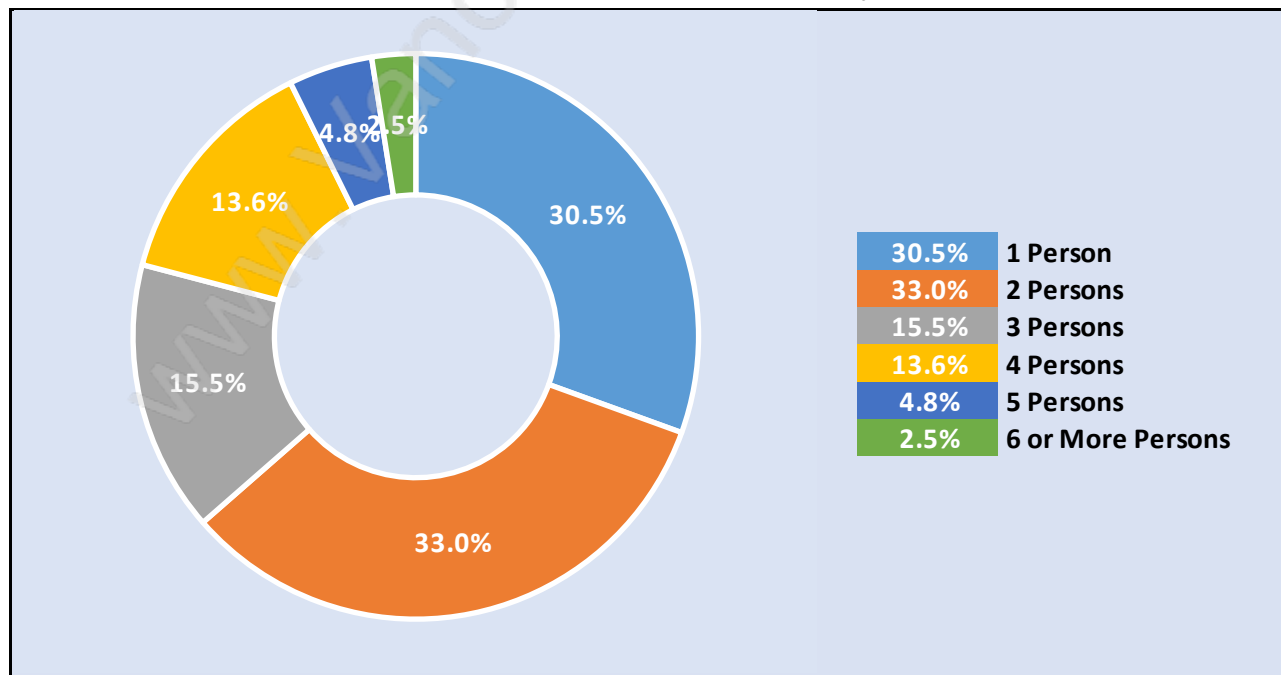

East Central

Population Trends in East Central

Population by Age in East Central

Population Age 15+ by Income Status in East Central

Total Population Age 15 - 16,094

Households by Income in East Central

Total Number of Households - 7,836 / Average Household Income - \$85,645

Families in East Central

Average Persons per Family - 2.8

Children at Home in East Central

Total Number of Children at Home - 5,074

Family Structure in East Central

Total Number of Families - 5,154 / Average Persons per Family - 2.8

Households by Household Size in East Central

Total Number of Households - 7,836

Dwellings in East Central

Population Age 15+ in East Central

Labour Force by Occupation in East Central

Labour Force Participation in East Central