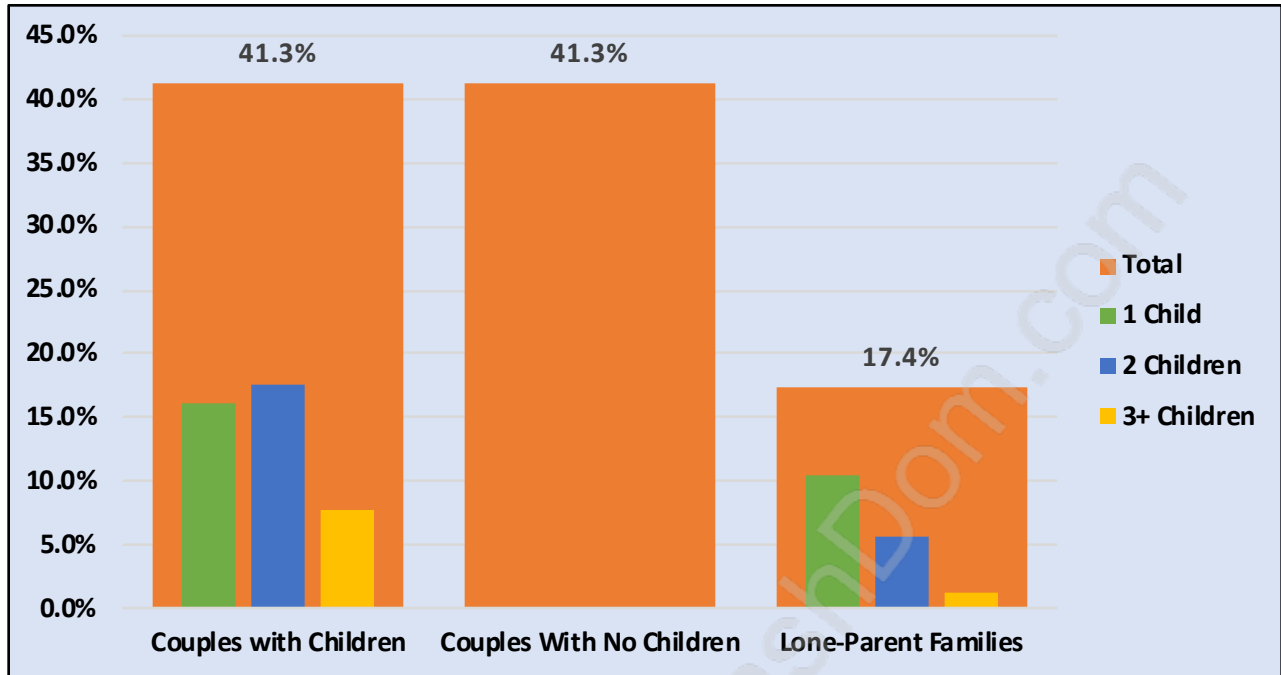

East Central

Population Trends in East Central

Population by Age in East Central

Population Age 15+ by Income Status in East Central

Total Population Age 15 - 16,094

Households by Income in East Central

Total Number of Households - 7,836 / Average Household Income - \$85,645

Families in East Central

Average Persons per Family - 2.8

Children at Home in East Central

Total Number of Children at Home - 5,074

Family Structure in East Central

Total Number of Families - 5,154 / Average Persons per Family - 2.8

Households by Household Size in East Central

Total Number of Households - 7,836

Dwellings in East Central

Population Age 15+ in East Central

Labour Force by Occupation in East Central

Labour Force Participation in East Central