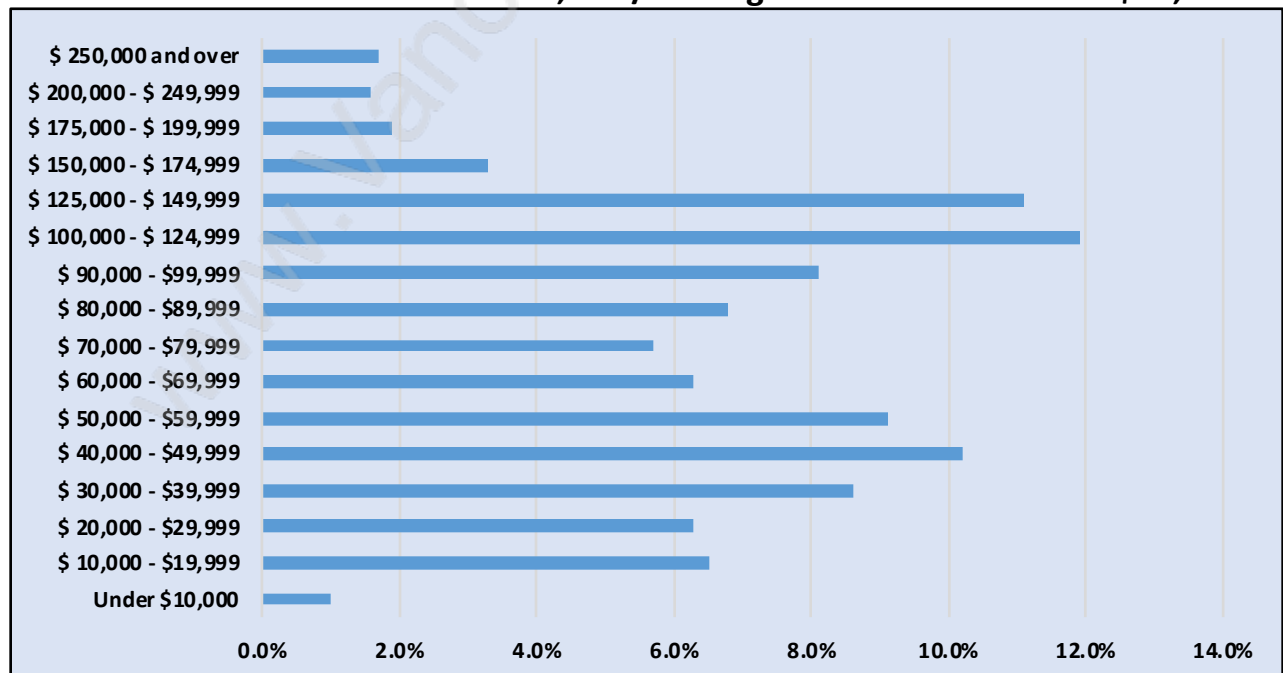

East Central

Population Trends in East Central

Population by Age in East Central

Population Age 15+ by Income Status in East Central

Total Population Age 15 - 16,094

Households by Income in East Central

Total Number of Households - 7,836 / Average Household Income - \$85,645

Families in East Central

Average Persons per Family - 2.8

Children at Home in East Central

Total Number of Children at Home - 5,074

Family Structure in East Central

Total Number of Families - 5,154 / Average Persons per Family - 2.8

Households by Household Size in East Central

Total Number of Households - 7,836

Dwellings in East Central

Population Age 15+ in East Central

Labour Force by Occupation in East Central

Labour Force Participation in East Central