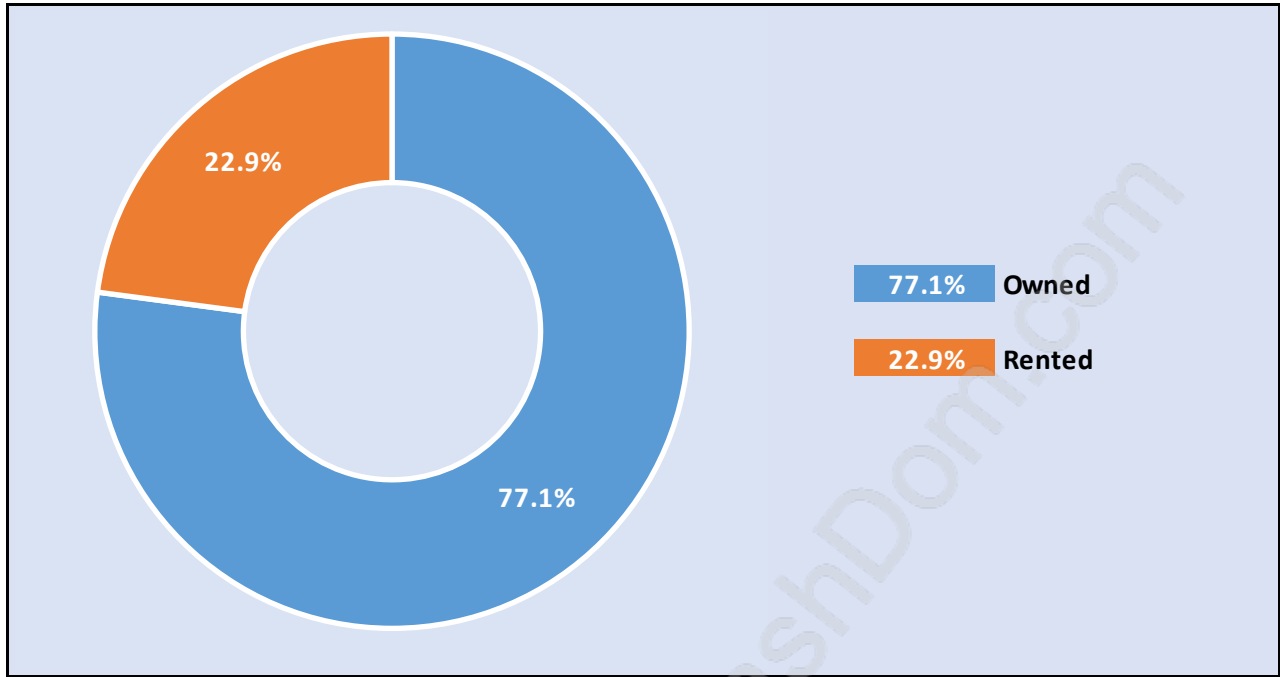

East Central

Population Trends in East Central

Population by Age in East Central

Population Age 15+ by Income Status in East Central

Total Population Age 15 - 16,094

Households by Income in East Central

Total Number of Households - 7,836 / Average Household Income - \$85,645

Families in East Central

Average Persons per Family - 2.8

Children at Home in East Central

Total Number of Children at Home - 5,074

Family Structure in East Central

Total Number of Families - 5,154 / Average Persons per Family - 2.8

Households by Household Size in East Central

Total Number of Households - 7,836

Dwellings in East Central

Population Age 15+ in East Central

Labour Force by Occupation in East Central

Labour Force Participation in East Central