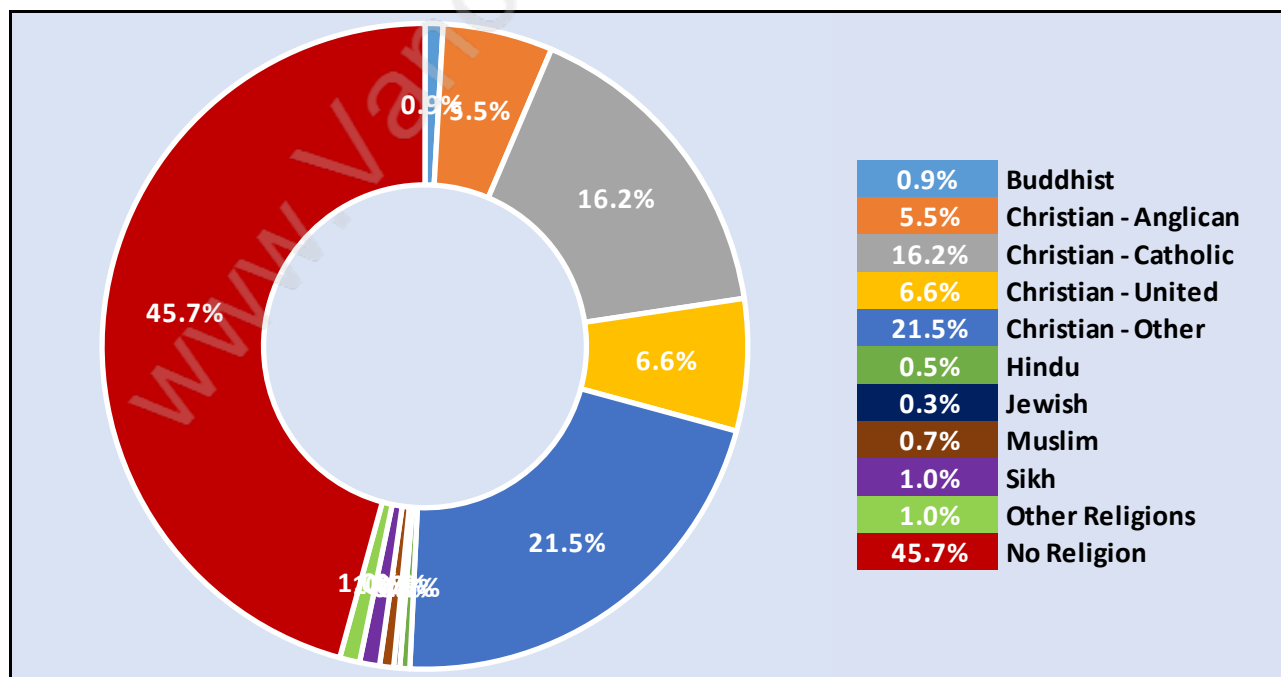

Population by Religion in East Central