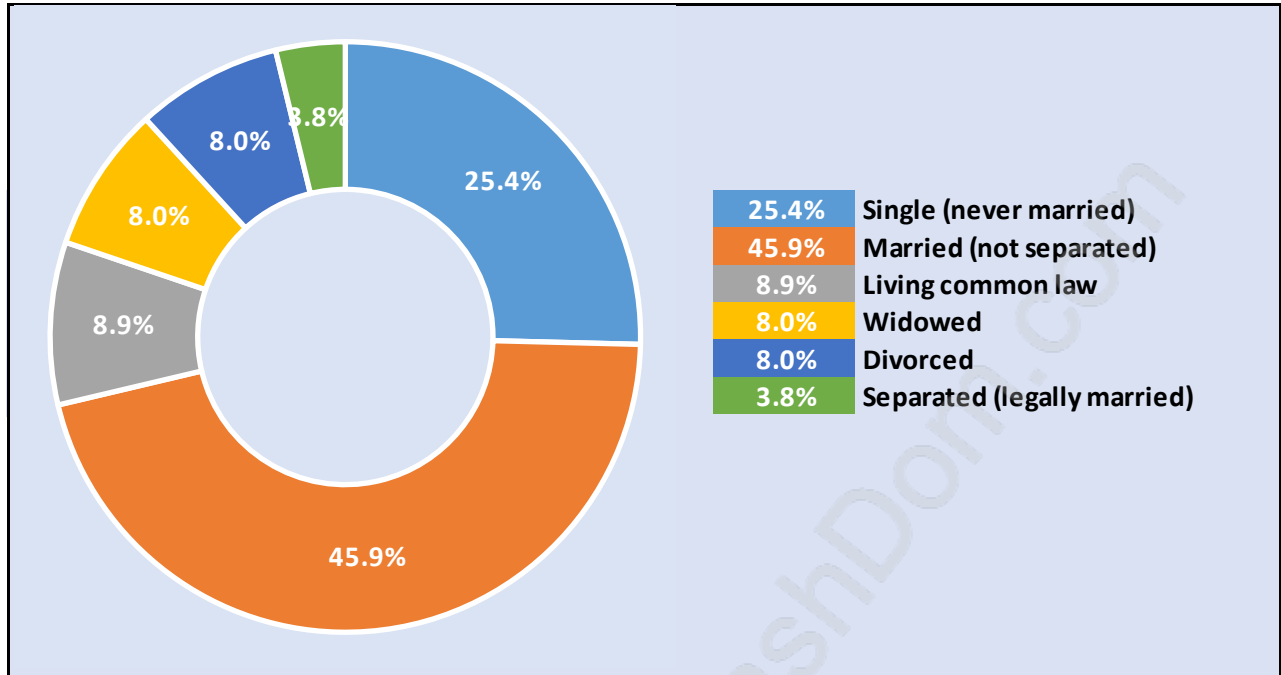

East Central

Population Trends in East Central

Population by Age in East Central

Population Age 15+ by Income Status in East Central

Total Population Age 15 - 16,094

Households by Income in East Central

Total Number of Households - 7,836 / Average Household Income - \$85,645

Families in East Central

Average Persons per Family - 2.8

Children at Home in East Central

Total Number of Children at Home - 5,074

Family Structure in East Central

Total Number of Families - 5,154 / Average Persons per Family - 2.8

Households by Household Size in East Central

Total Number of Households - 7,836

Dwellings in East Central

Population Age 15+ in East Central

Labour Force by Occupation in East Central

Labour Force Participation in East Central