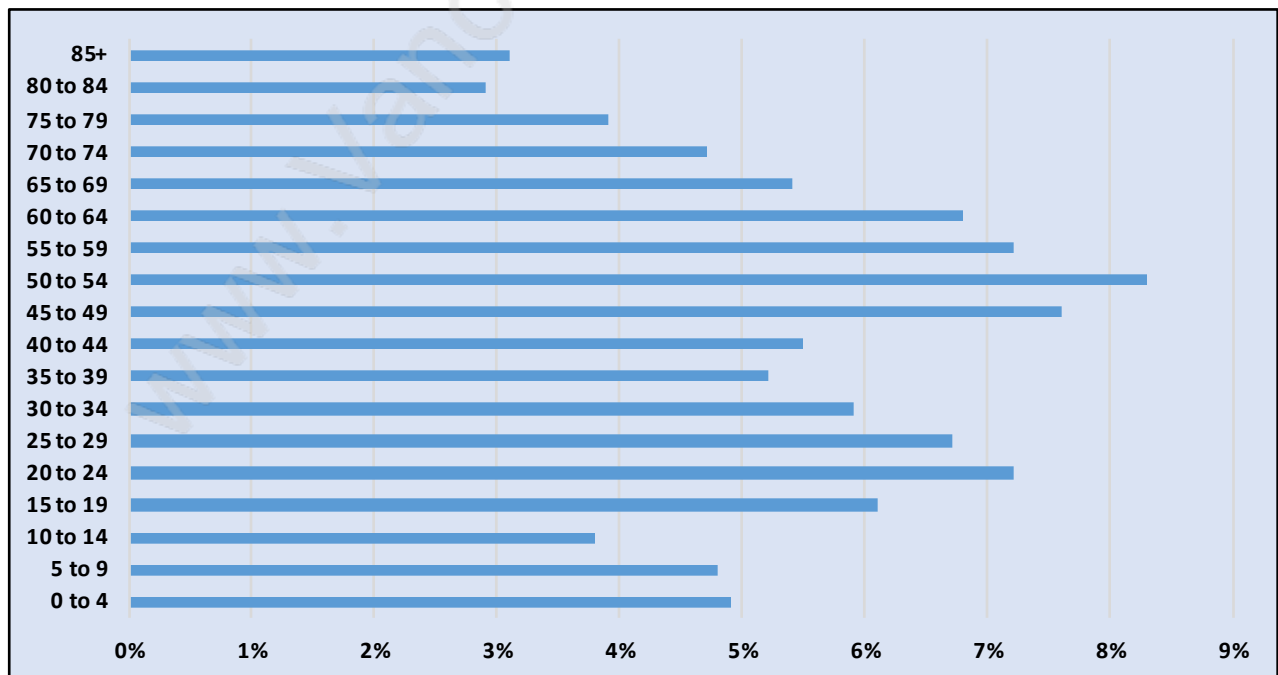

East Central

Population Trends in East Central

Population by Age in East Central

Population Age 15+ by Income Status in East Central

Total Population Age 15 - 16,094

Households by Income in East Central

Total Number of Households - 7,836 / Average Household Income - \$85,645

Families in East Central

Average Persons per Family - 2.8

Children at Home in East Central

Total Number of Children at Home - 5,074

Family Structure in East Central

Total Number of Families - 5,154 / Average Persons per Family - 2.8

Households by Household Size in East Central

Total Number of Households - 7,836

Dwellings in East Central

Population Age 15+ in East Central

Labour Force by Occupation in East Central

Labour Force Participation in East Central