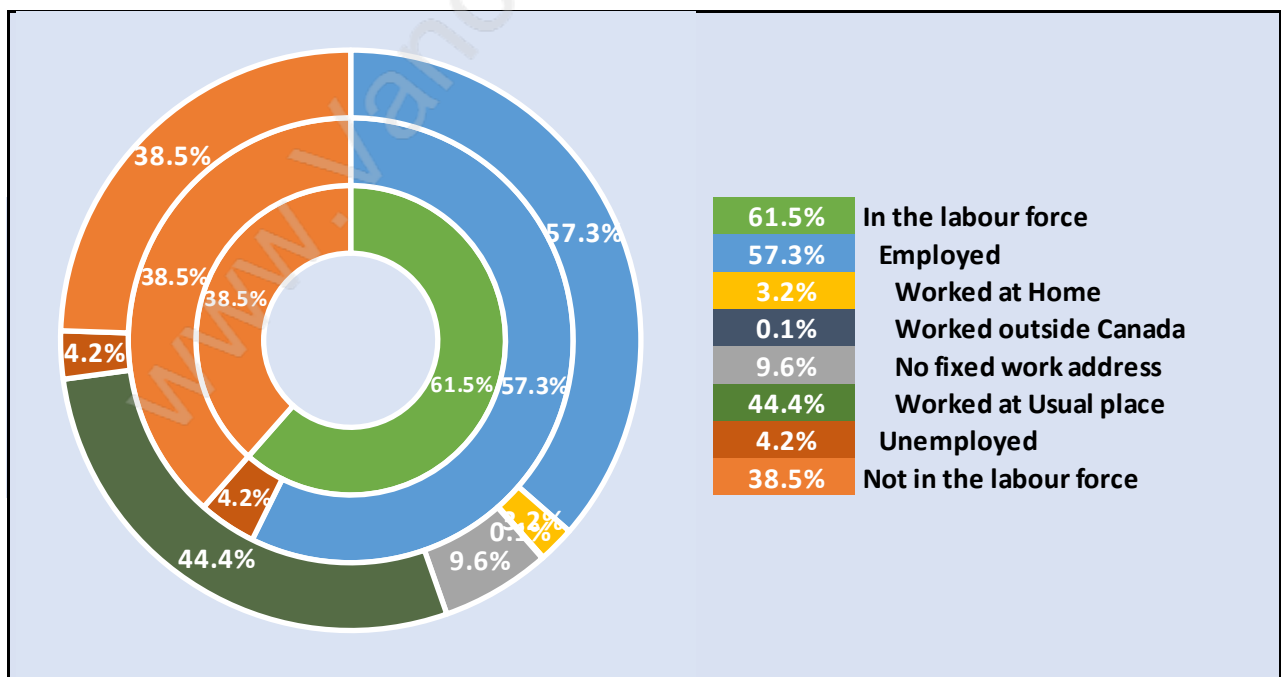

East Central

Population Trends in East Central

Population by Age in East Central

Population Age 15+ by Income Status in East Central

Total Population Age 15 - 16,094

Households by Income in East Central

Total Number of Households - 7,836 / Average Household Income - \$85,645

Families in East Central

Average Persons per Family - 2.8

Children at Home in East Central

Total Number of Children at Home - 5,074

Family Structure in East Central

Total Number of Families - 5,154 / Average Persons per Family - 2.8

Households by Household Size in East Central

Total Number of Households - 7,836

Dwellings in East Central

Population Age 15+ in East Central

Labour Force by Occupation in East Central

Labour Force Participation in East Central

Travel To Work in (from) East Central

Occupied Dwellings by Structure Type in East Central

Dominant Bulding Type - Houses

Private Dwellings by Period of Construction in East Central

Dominant Period of Construction - 1991-2000