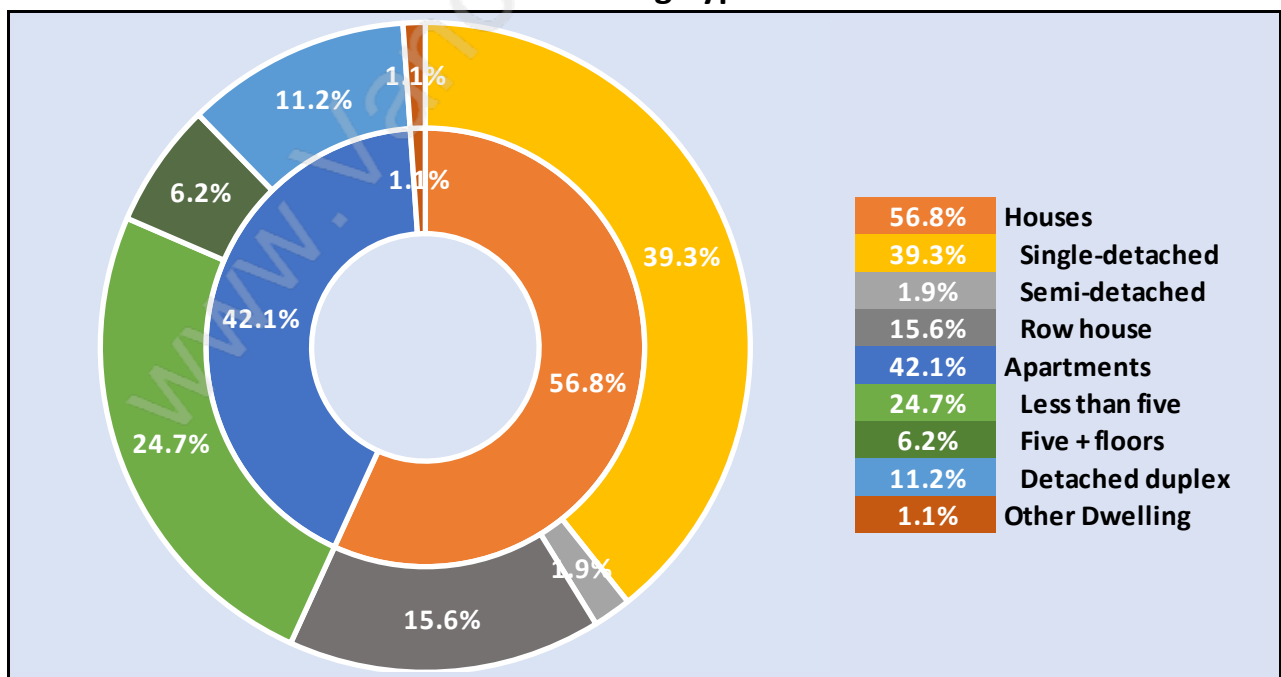

East Central

Population Trends in East Central

Population by Age in East Central

Population Age 15+ by Income Status in East Central

Total Population Age 15 - 16,094

Households by Income in East Central

Total Number of Households - 7,836 / Average Household Income - \$85,645

Families in East Central

Average Persons per Family - 2.8

Children at Home in East Central

Total Number of Children at Home - 5,074

Family Structure in East Central

Total Number of Families - 5,154 / Average Persons per Family - 2.8

Households by Household Size in East Central

Total Number of Households - 7,836

Dwellings in East Central

Population Age 15+ in East Central

Labour Force by Occupation in East Central

Labour Force Participation in East Central

Travel To Work in (from) East Central

Occupied Dwellings by Structure Type in East Central

Dominant Bulding Type - Houses

Private Dwellings by Period of Construction in East Central

Dominant Period of Construction - 1991-2000