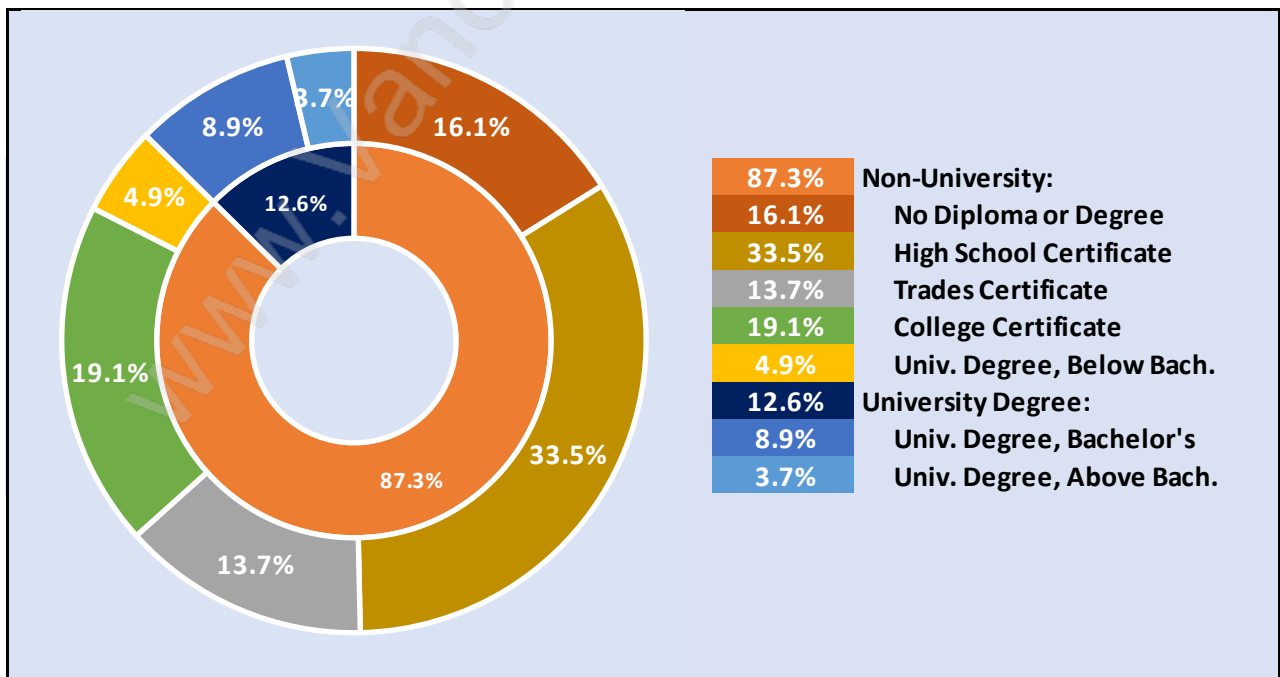

East Central

Population Trends in East Central

Population by Age in East Central

Population Age 15+ by Income Status in East Central

Total Population Age 15 - 16,094

Households by Income in East Central

Total Number of Households - 7,836 / Average Household Income - \$85,645

Families in East Central

Average Persons per Family - 2.8

Children at Home in East Central

Total Number of Children at Home - 5,074

Family Structure in East Central

Total Number of Families - 5,154 / Average Persons per Family - 2.8

Households by Household Size in East Central

Total Number of Households - 7,836

Dwellings in East Central

Population Age 15+ in East Central

Labour Force by Occupation in East Central

Labour Force Participation in East Central