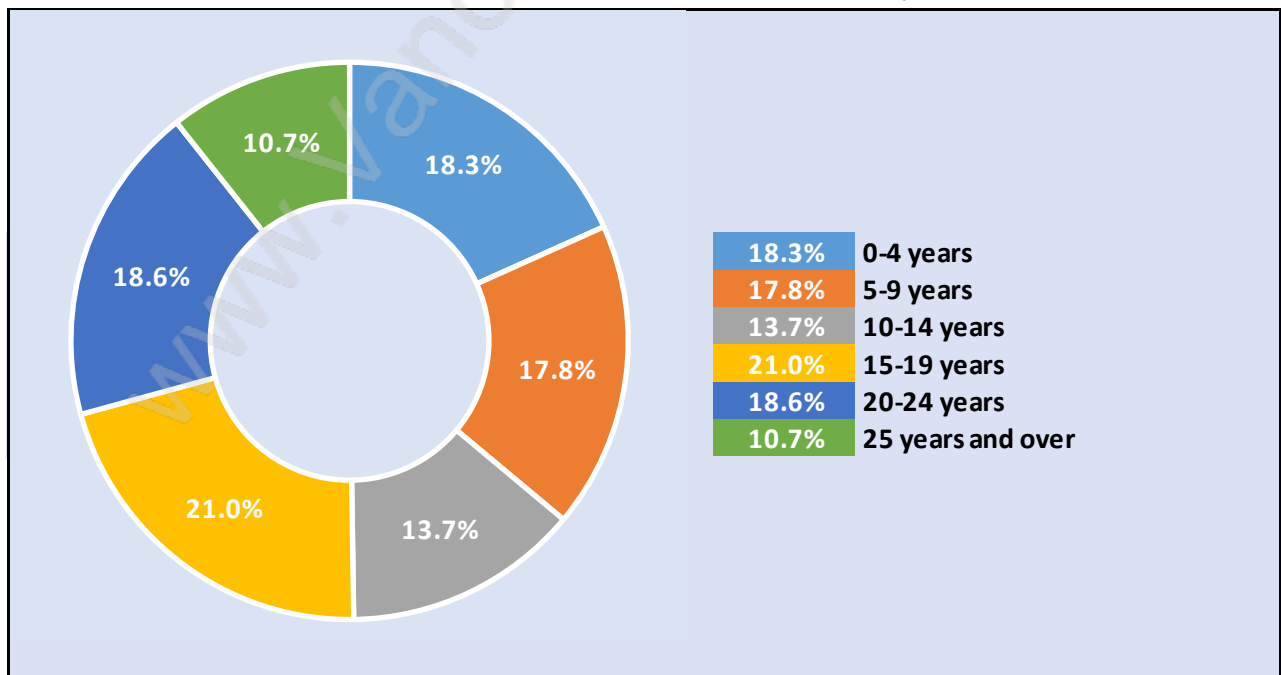

East Central

Population Trends in East Central

Population by Age in East Central

Population Age 15+ by Income Status in East Central

Total Population Age 15 - 16,094

Households by Income in East Central

Total Number of Households - 7,836 / Average Household Income - \$85,645

Families in East Central

Average Persons per Family - 2.8

Children at Home in East Central

Total Number of Children at Home - 5,074

Family Structure in East Central

Total Number of Families - 5,154 / Average Persons per Family - 2.8

Households by Household Size in East Central

Total Number of Households - 7,836

Dwellings in East Central

Population Age 15+ in East Central

Labour Force by Occupation in East Central

Labour Force Participation in East Central