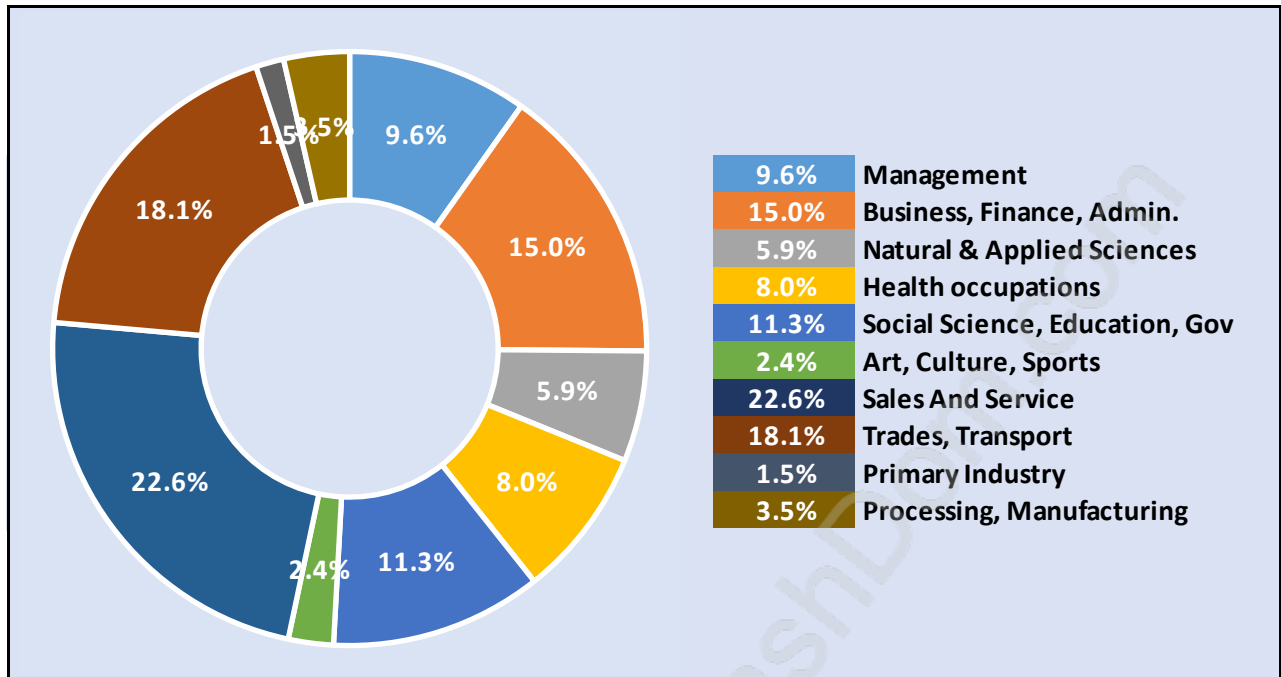

East Central

Population Trends in East Central

Population by Age in East Central

Population Age 15+ by Income Status in East Central

Total Population Age 15 - 16,094

Households by Income in East Central

Total Number of Households - 7,836 / Average Household Income - \$85,645

Families in East Central

Average Persons per Family - 2.8

Children at Home in East Central

Total Number of Children at Home - 5,074

Family Structure in East Central

Total Number of Families - 5,154 / Average Persons per Family - 2.8

Households by Household Size in East Central

Total Number of Households - 7,836

Dwellings in East Central

Population Age 15+ in East Central

Labour Force by Occupation in East Central

Labour Force Participation in East Central