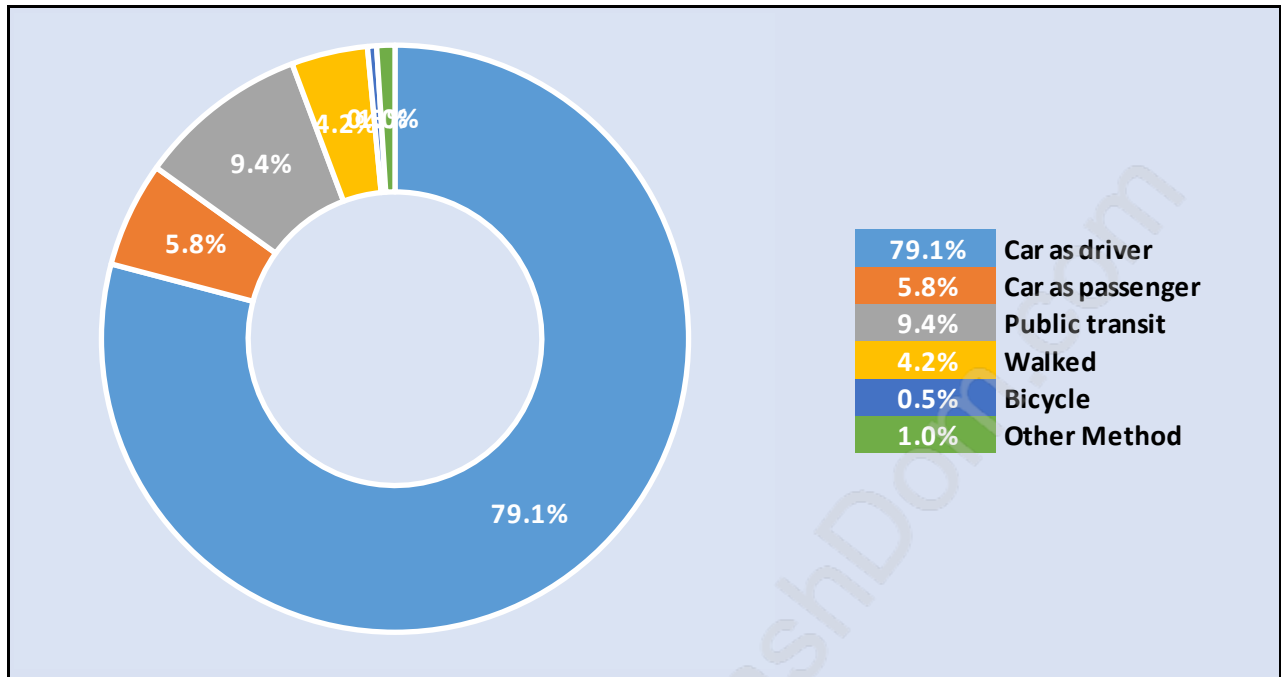

East Central

Population Trends in East Central

Population by Age in East Central

Population Age 15+ by Income Status in East Central

Total Population Age 15 - 16,094

Households by Income in East Central

Total Number of Households - 7,836 / Average Household Income - \$85,645

Families in East Central

Average Persons per Family - 2.8

Children at Home in East Central

Total Number of Children at Home - 5,074

Family Structure in East Central

Total Number of Families - 5,154 / Average Persons per Family - 2.8

Households by Household Size in East Central

Total Number of Households - 7,836

Dwellings in East Central

Population Age 15+ in East Central

Labour Force by Occupation in East Central

Labour Force Participation in East Central

Travel To Work in (from) East Central

Occupied Dwellings by Structure Type in East Central

Dominant Bulding Type - Houses

Private Dwellings by Period of Construction in East Central

Dominant Period of Construction - 1991-2000