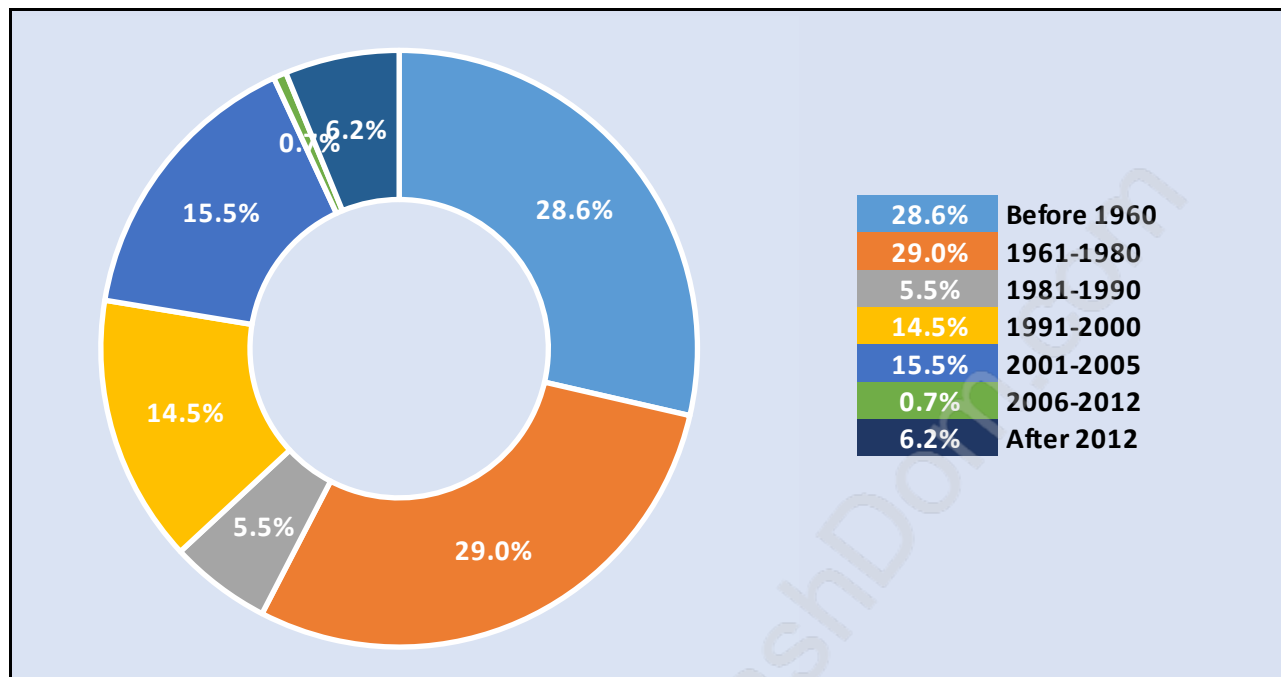

East Delta

Population Trends in East Delta

Population by Age in East Delta

Population Age 15+ by Income Status in East Delta

Total Population Age 15 - 1,061

Households by Income in East Delta

Total Number of Households - 411 / Average Household Income - \$101,469

Families in East Delta

Average Persons per Family - 2.9

Children at Home in East Delta

Total Number of Children at Home - 276

Family Structure in East Delta

Total Number of Families - 298 / Average Persons per Family - 2.9

Travel To Work in (from) East Delta

Occupied Dwellings by Structure Type in East Delta

Dominant Bulding Type - Houses

Private Dwellings by Period of Construction in East Delta

Dominant Period of Construction - 1961-1980