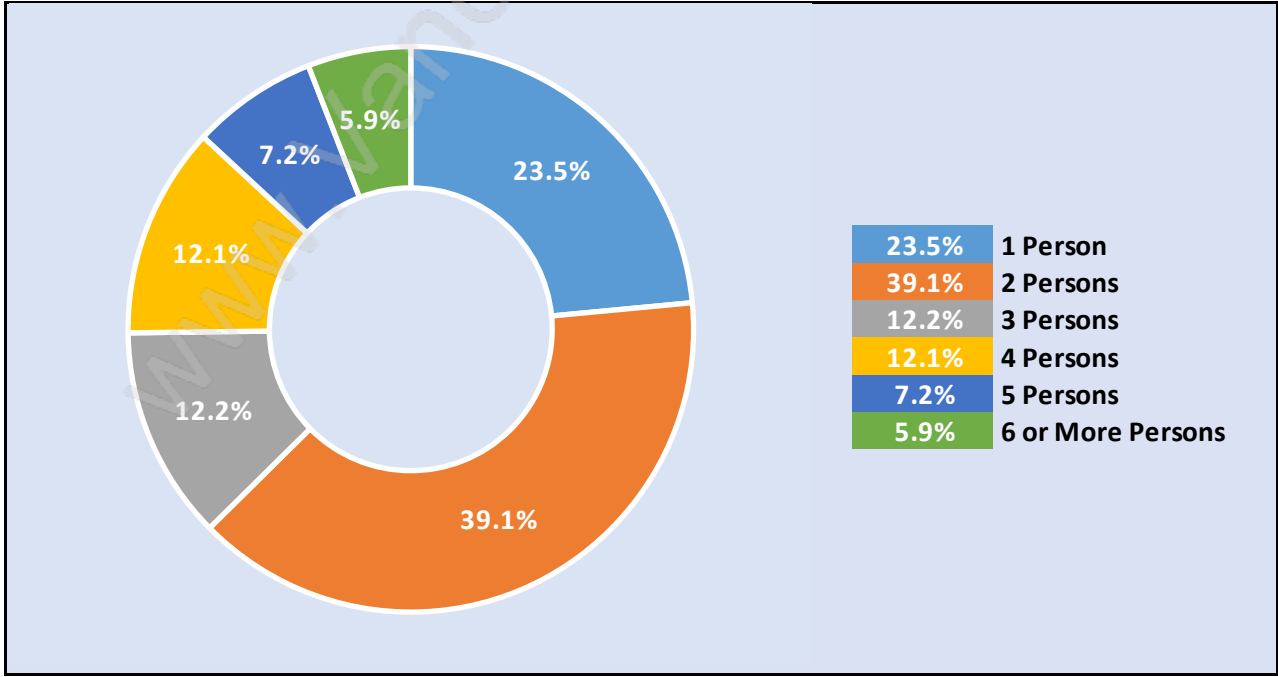

East Delta

Population Trends in East Delta

Population by Age in East Delta

Population Age 15+ by Income Status in East Delta

Total Population Age 15 - 1,061

Households by Income in East Delta

Total Number of Households - 411 / Average Household Income - \$101,469

Families in East Delta

Average Persons per Family - 2.9

Children at Home in East Delta

Total Number of Children at Home - 276

Family Structure in East Delta

Total Number of Families - 298 / Average Persons per Family - 2.9

Households by Household Size in East Delta

Total Number of Households - 411

Dwellings in East Delta

Population Age 15+ in East Delta

Labour Force by Occupation in East Delta

Labour Force Participation in East Delta