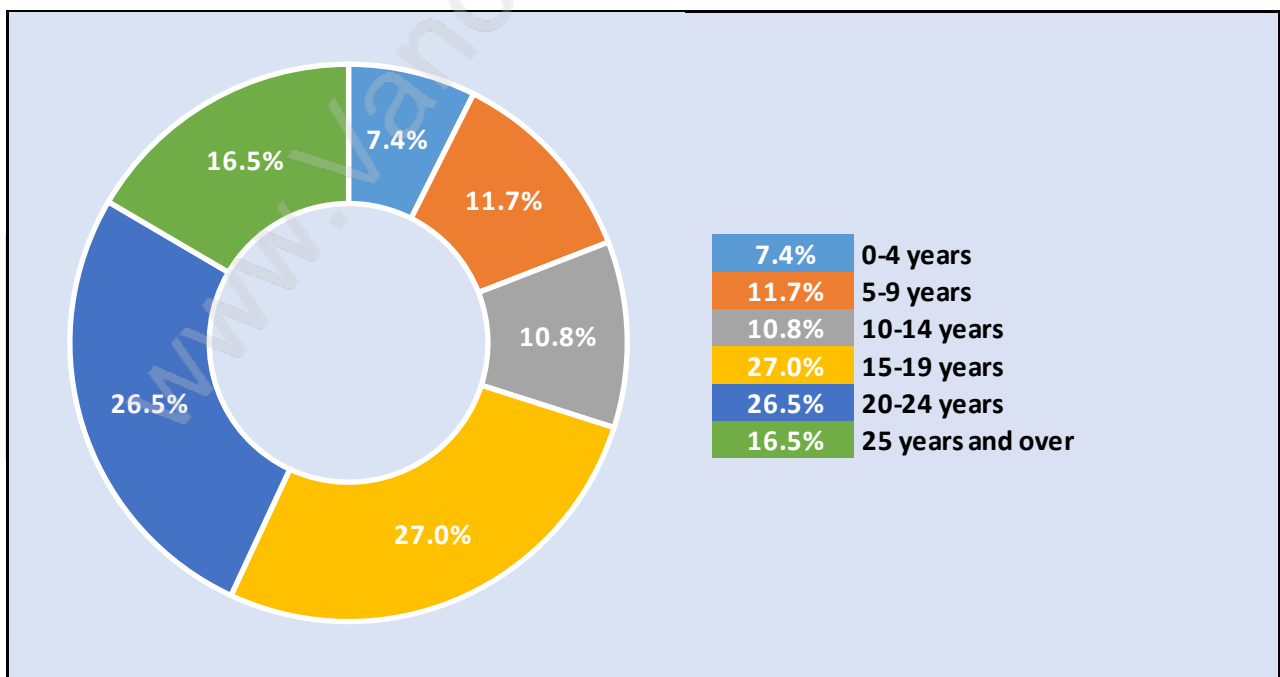

East Delta

Population Trends in East Delta

Population by Age in East Delta

Population Age 15+ by Income Status in East Delta

Total Population Age 15 - 1,061

Households by Income in East Delta

Total Number of Households - 411 / Average Household Income - \$101,469

Families in East Delta

Average Persons per Family - 2.9

Children at Home in East Delta

Total Number of Children at Home - 276

Family Structure in East Delta

Total Number of Families - 298 / Average Persons per Family - 2.9