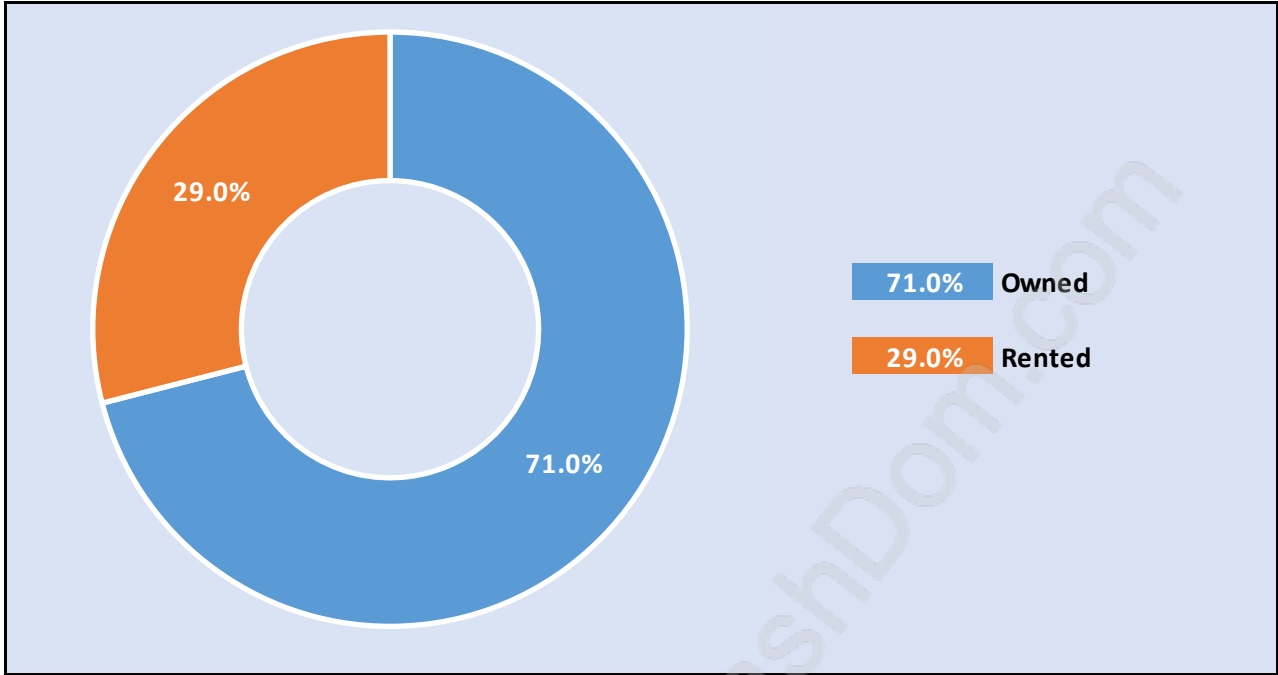

East Delta

Population Trends in East Delta

Population by Age in East Delta

Population Age 15+ by Income Status in East Delta

Total Population Age 15 - 1,061

Households by Income in East Delta

Total Number of Households - 411 / Average Household Income - \$101,469

Families in East Delta

Average Persons per Family - 2.9

Children at Home in East Delta

Total Number of Children at Home - 276

Family Structure in East Delta

Total Number of Families - 298 / Average Persons per Family - 2.9

Households by Household Size in East Delta

Total Number of Households - 411

Dwellings in East Delta

Population Age 15+ in East Delta

Labour Force by Occupation in East Delta

Labour Force Participation in East Delta