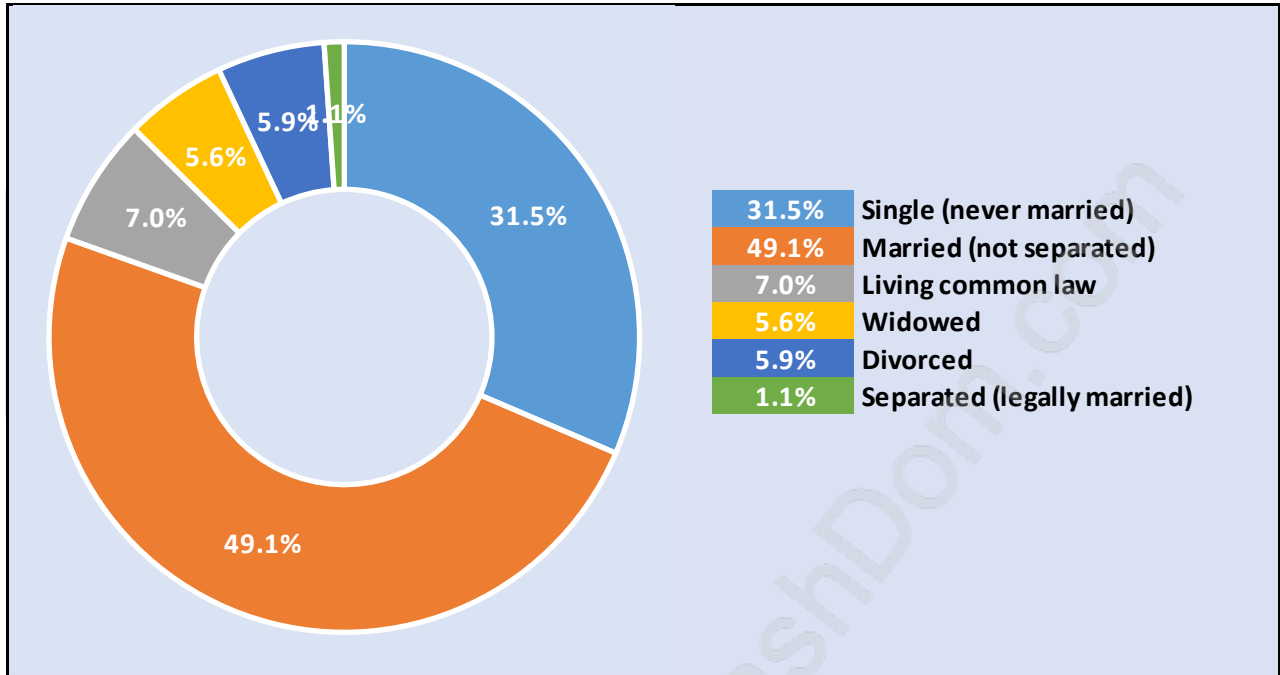

East Delta

Population Trends in East Delta

Population by Age in East Delta

Population Age 15+ by Income Status in East Delta

Total Population Age 15 - 1,061

Households by Income in East Delta

Total Number of Households - 411 / Average Household Income - \$101,469

Families in East Delta

Average Persons per Family - 2.9

Children at Home in East Delta

Total Number of Children at Home - 276

Family Structure in East Delta

Total Number of Families - 298 / Average Persons per Family - 2.9

Households by Household Size in East Delta

Total Number of Households - 411

Dwellings in East Delta

Population Age 15+ in East Delta

Labour Force by Occupation in East Delta

Labour Force Participation in East Delta