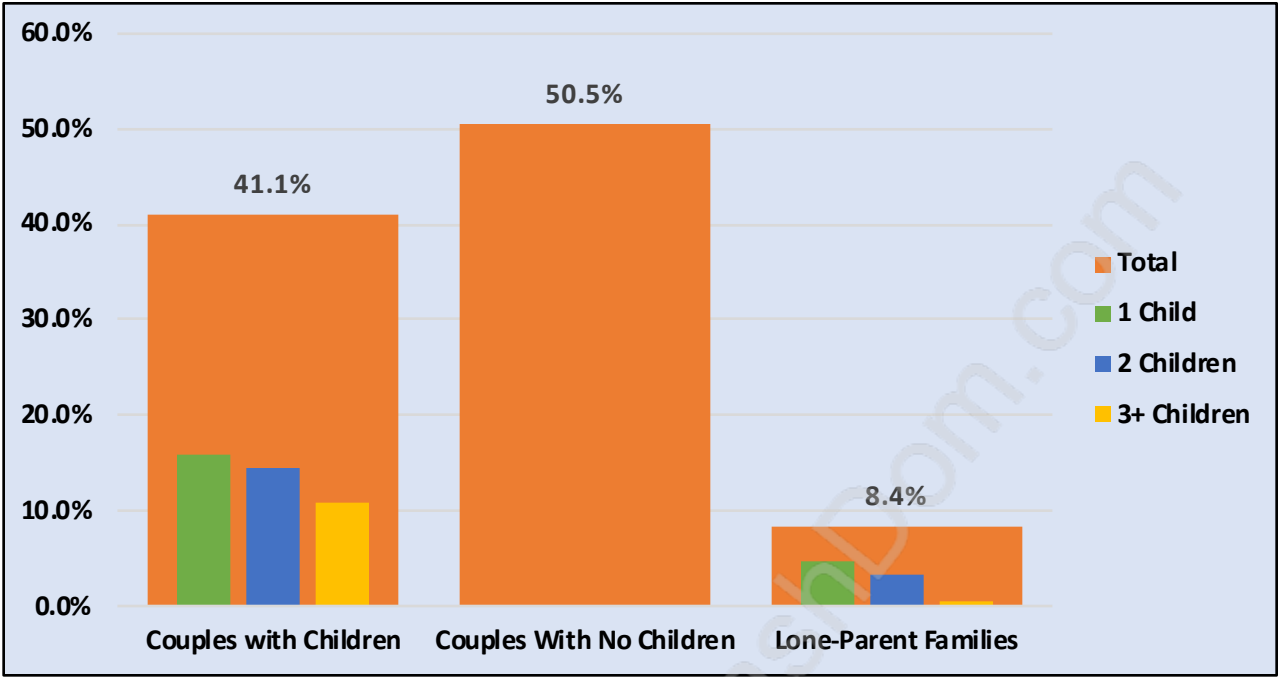

East Delta

Population Trends in East Delta

Population by Age in East Delta

Population Age 15+ by Income Status in East Delta

Total Population Age 15 - 1,061

Households by Income in East Delta

Total Number of Households - 411 / Average Household Income - \$101,469

Families in East Delta

Average Persons per Family - 2.9

Children at Home in East Delta

Total Number of Children at Home - 276

Family Structure in East Delta

Total Number of Families - 298 / Average Persons per Family - 2.9

Households by Household Size in East Delta

Total Number of Households - 411

Dwellings in East Delta

Population Age 15+ in East Delta

Labour Force by Occupation in East Delta

Labour Force Participation in East Delta