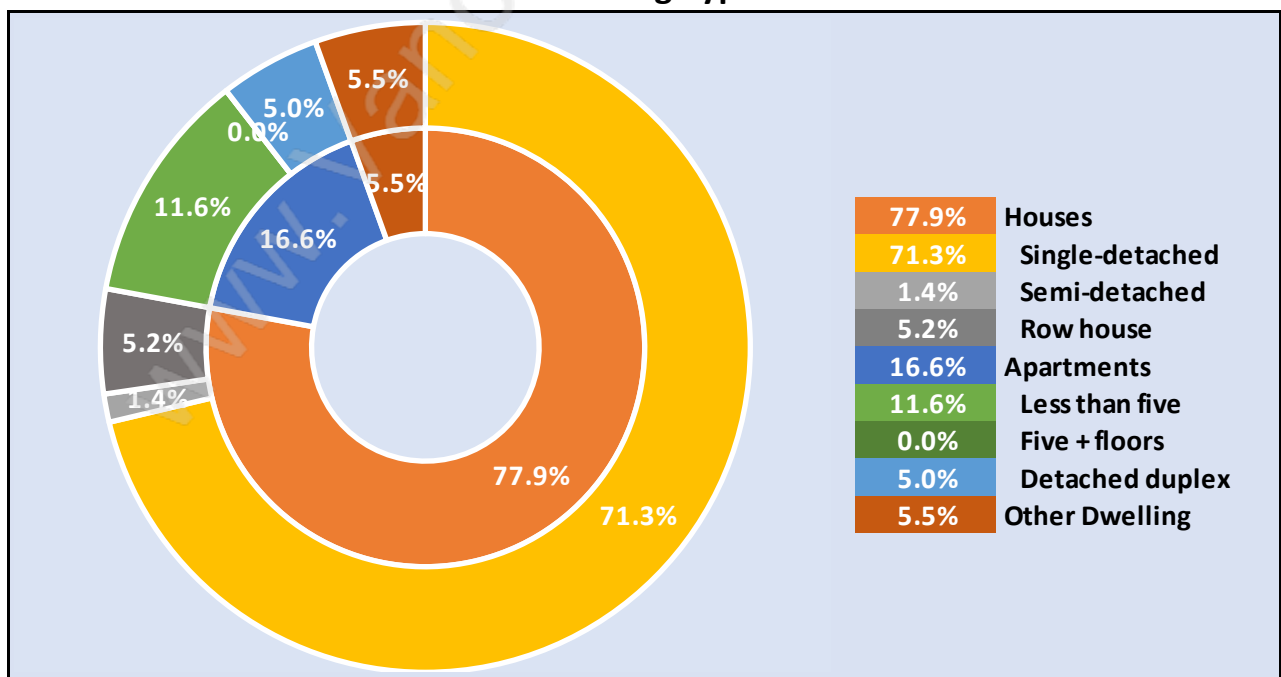

East Delta

Population Trends in East Delta

Population by Age in East Delta

Population Age 15+ by Income Status in East Delta

Total Population Age 15 - 1,061

Households by Income in East Delta

Total Number of Households - 411 / Average Household Income - \$101,469

Families in East Delta

Average Persons per Family - 2.9

Children at Home in East Delta

Total Number of Children at Home - 276

Family Structure in East Delta

Total Number of Families - 298 / Average Persons per Family - 2.9

Households by Household Size in East Delta

Total Number of Households - 411

Dwellings in East Delta

Population Age 15+ in East Delta

Labour Force by Occupation in East Delta

Labour Force Participation in East Delta

Travel To Work in (from) East Delta

Occupied Dwellings by Structure Type in East Delta

Dominant Bulding Type - Houses

Private Dwellings by Period of Construction in East Delta

Dominant Period of Construction - 1961-1980