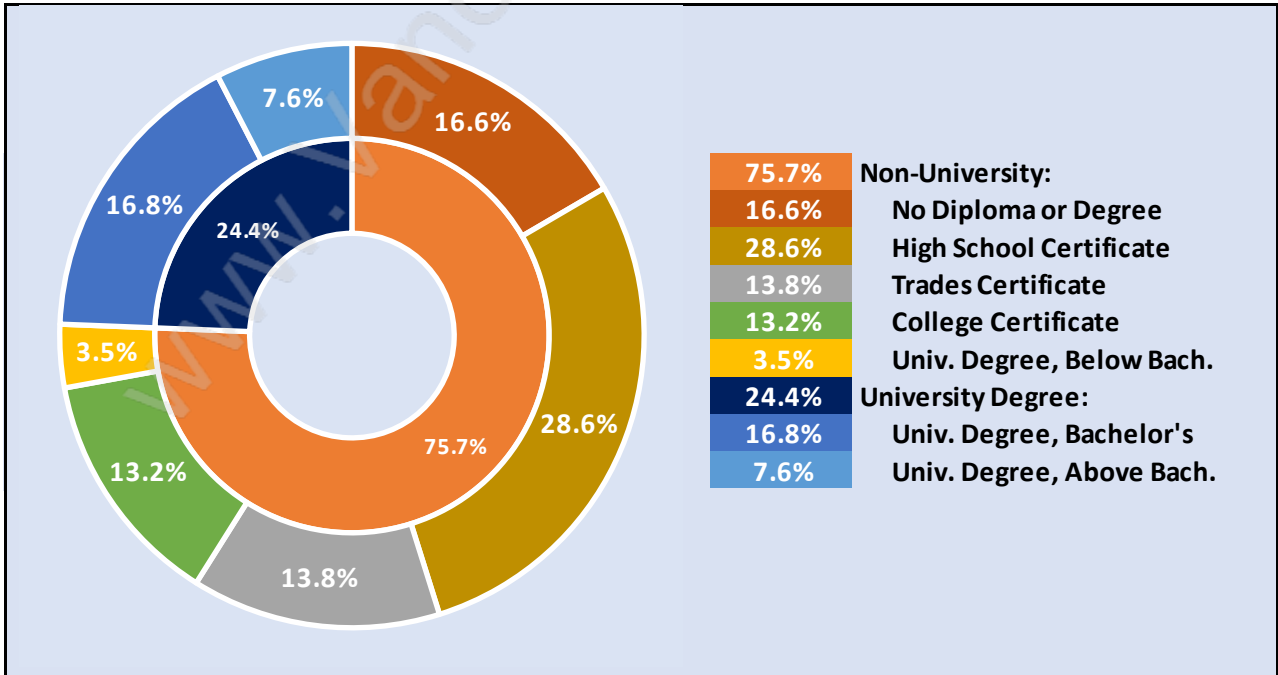

East Delta

Population Trends in East Delta

Population by Age in East Delta

Population Age 15+ by Income Status in East Delta

Total Population Age 15 - 1,061

Households by Income in East Delta

Total Number of Households - 411 / Average Household Income - \$101,469

Families in East Delta

Average Persons per Family - 2.9

Children at Home in East Delta

Total Number of Children at Home - 276

Family Structure in East Delta

Total Number of Families - 298 / Average Persons per Family - 2.9

Households by Household Size in East Delta

Total Number of Households - 411

Dwellings in East Delta

Population Age 15+ in East Delta

Labour Force by Occupation in East Delta

Labour Force Participation in East Delta