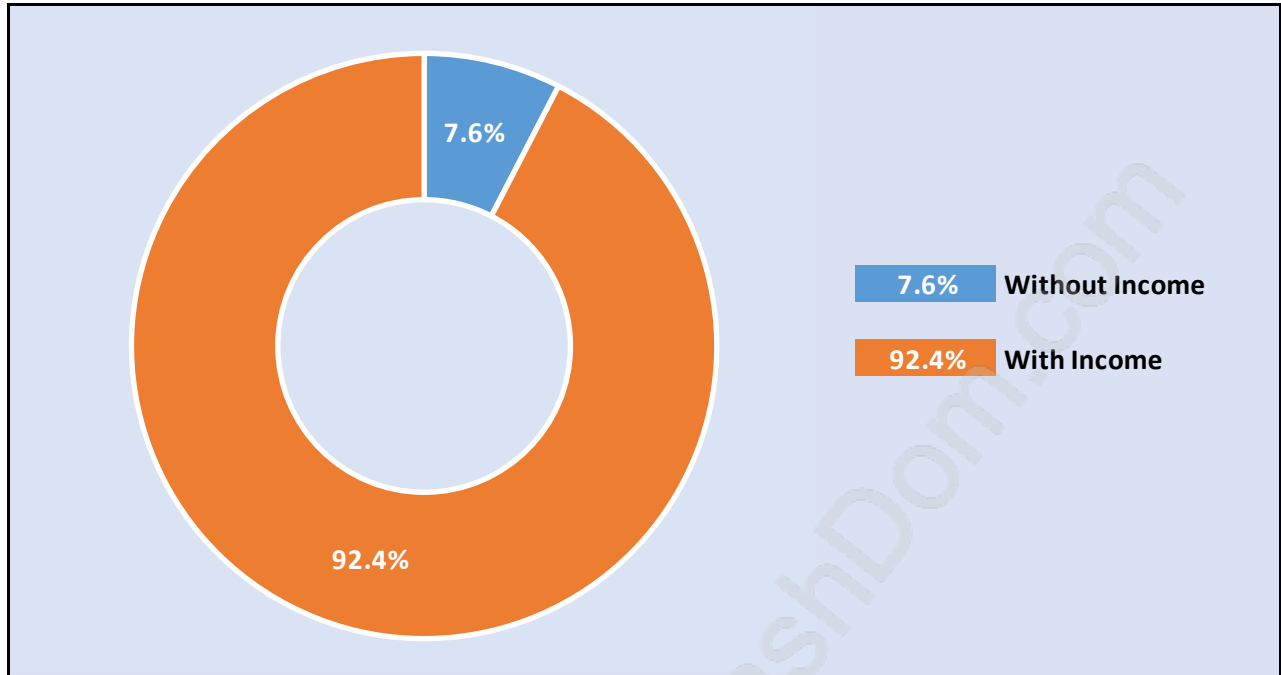

East Delta

Population Trends in East Delta

Population by Age in East Delta

Population Age 15+ by Income Status in East Delta

Total Population Age 15 - 1,061

Households by Income in East Delta

Total Number of Households - 411 / Average Household Income - \$101,469

Families in East Delta

Average Persons per Family - 2.9

Children at Home in East Delta

Total Number of Children at Home - 276

Family Structure in East Delta

Total Number of Families - 298 / Average Persons per Family - 2.9