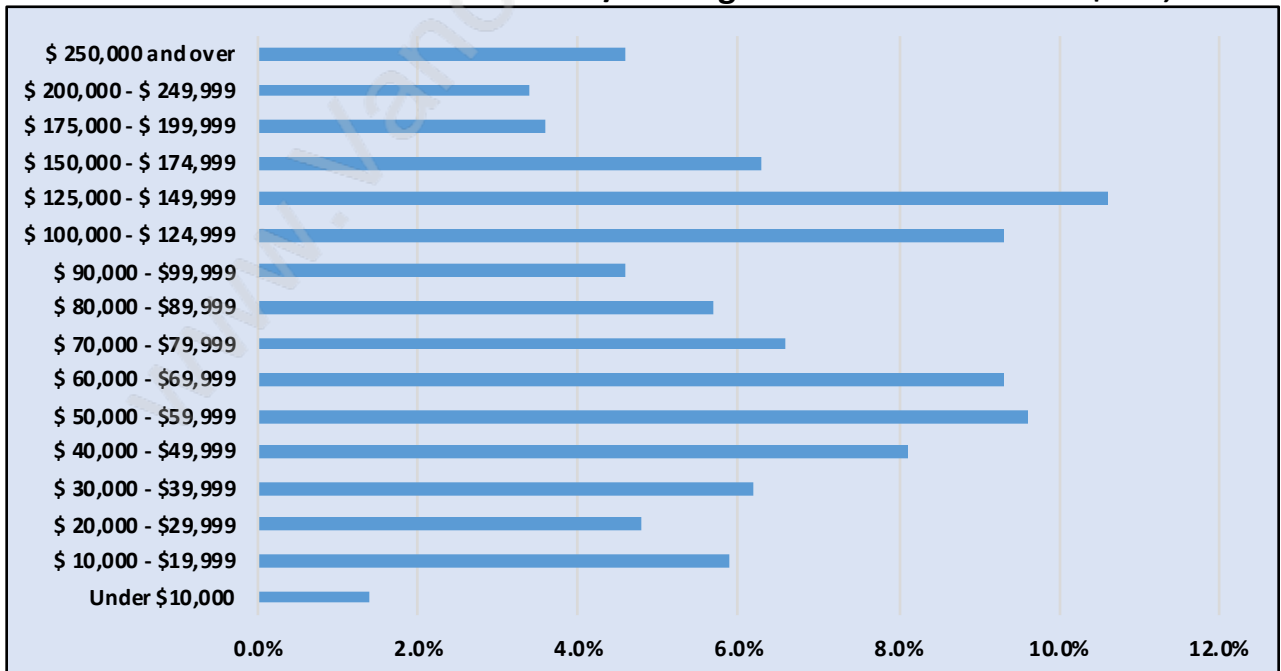

East Delta

Population Trends in East Delta

Population by Age in East Delta

Population Age 15+ by Income Status in East Delta

Total Population Age 15 - 1,061

Households by Income in East Delta

Total Number of Households - 411 / Average Household Income - \$101,469

Families in East Delta

Average Persons per Family - 2.9

Children at Home in East Delta

Total Number of Children at Home - 276

Family Structure in East Delta

Total Number of Families - 298 / Average Persons per Family - 2.9