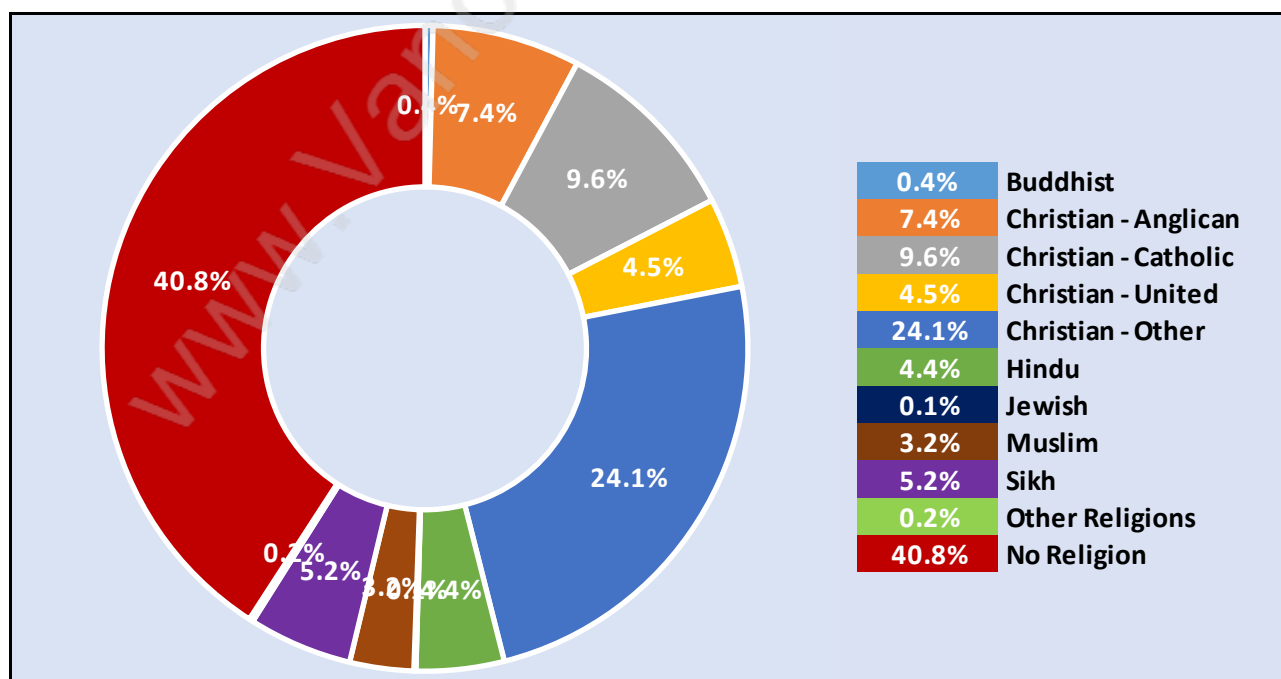

Population by Religion in East Delta