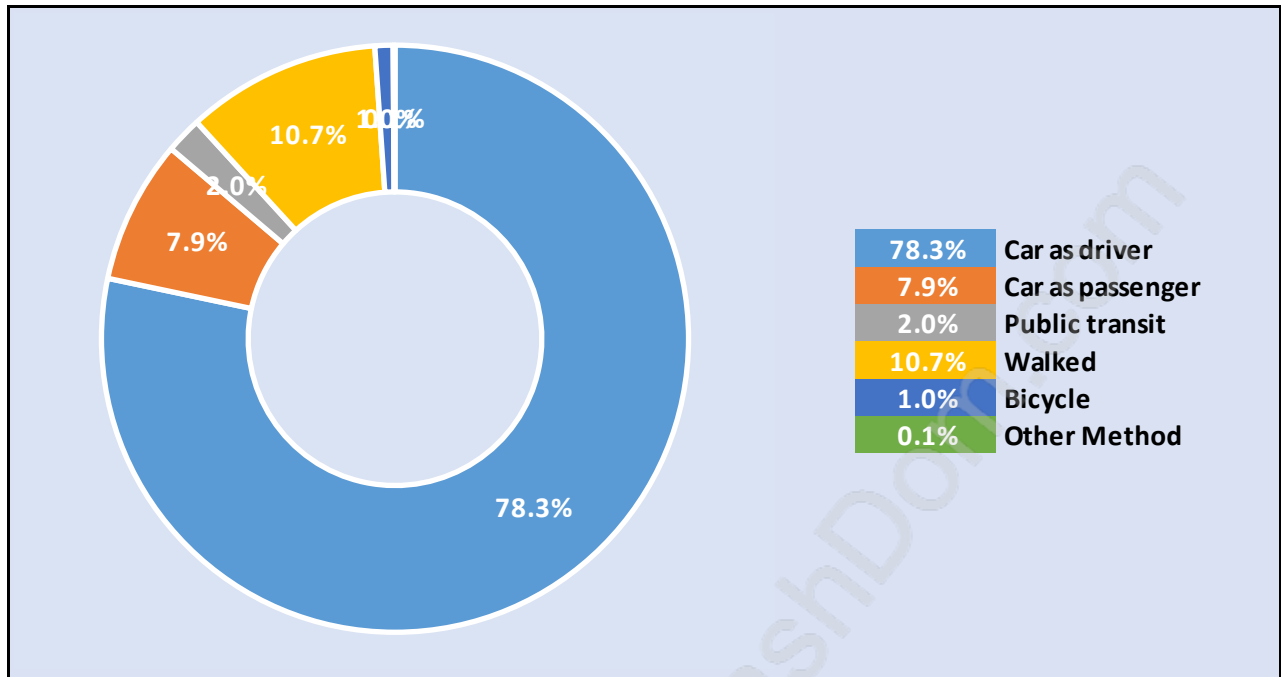

East Delta

Population Trends in East Delta

Population by Age in East Delta

Population Age 15+ by Income Status in East Delta

Total Population Age 15 - 1,061

Households by Income in East Delta

Total Number of Households - 411 / Average Household Income - \$101,469

Families in East Delta

Average Persons per Family - 2.9

Children at Home in East Delta

Total Number of Children at Home - 276

Family Structure in East Delta

Total Number of Families - 298 / Average Persons per Family - 2.9

Households by Household Size in East Delta

Total Number of Households - 411

Dwellings in East Delta

Population Age 15+ in East Delta

Labour Force by Occupation in East Delta

Labour Force Participation in East Delta

Travel To Work in (from) East Delta

Occupied Dwellings by Structure Type in East Delta

Dominant Bulding Type - Houses

Private Dwellings by Period of Construction in East Delta

Dominant Period of Construction - 1961-1980