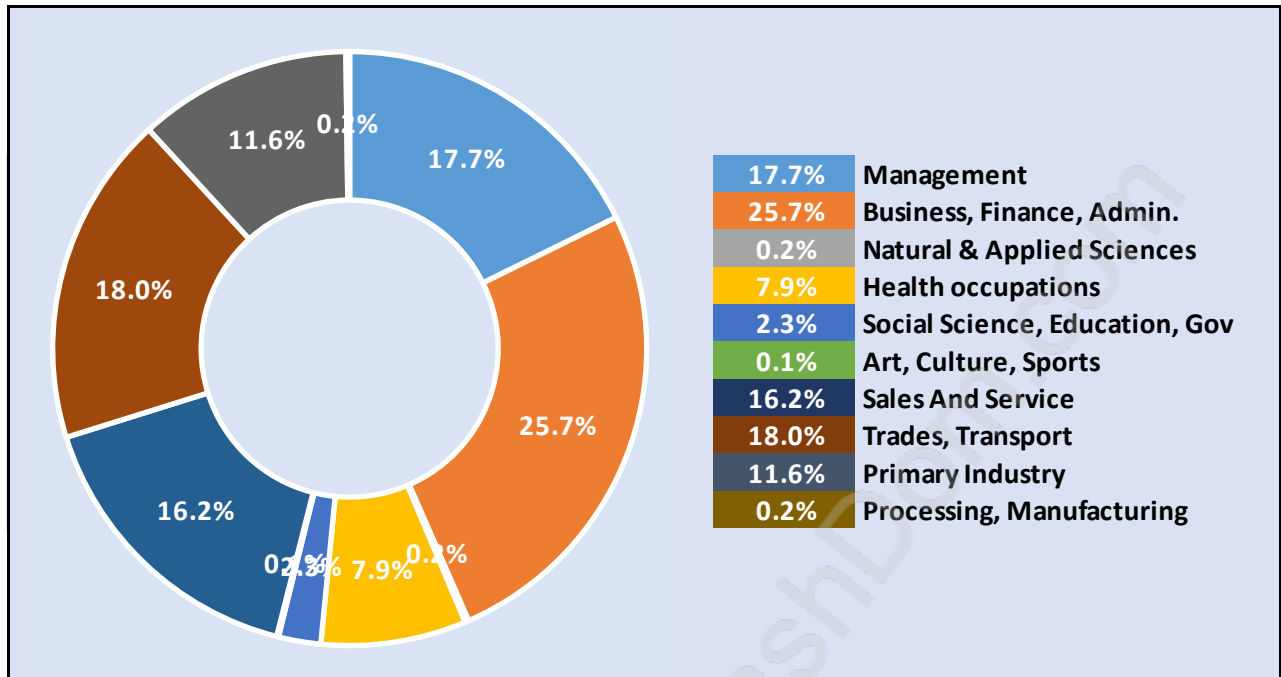

Labour Force by Occupation in East Delta