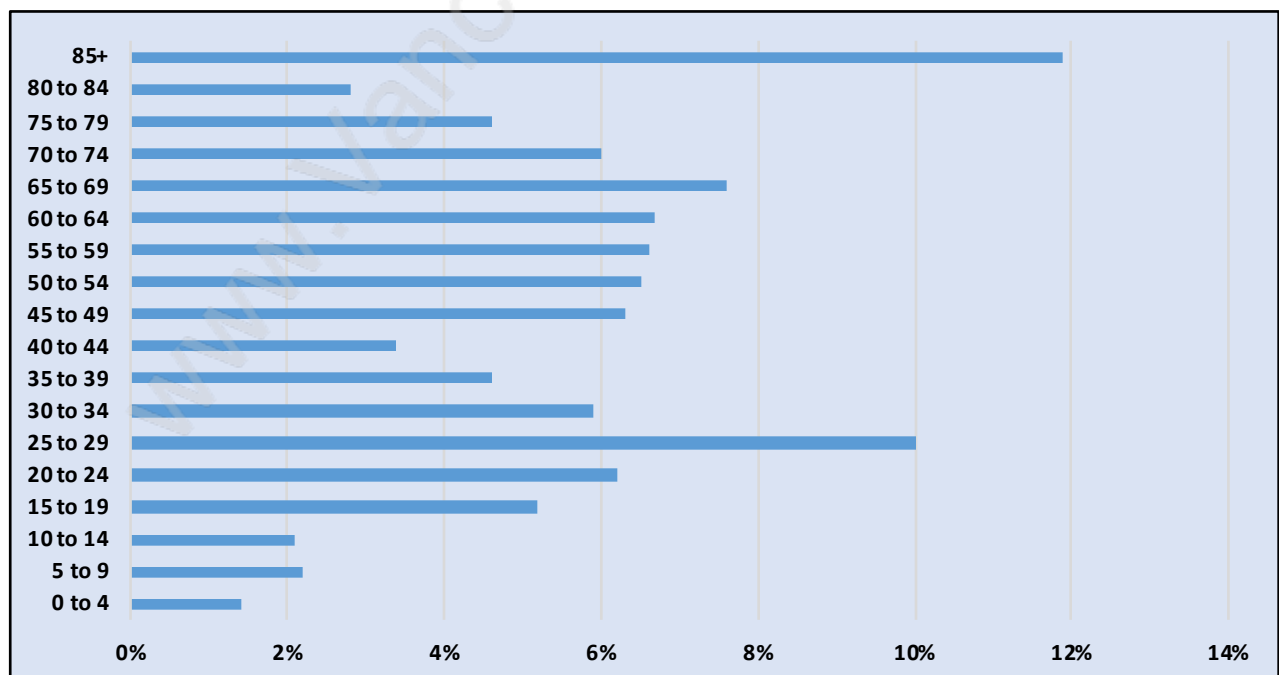

East Delta

Population Trends in East Delta

Population by Age in East Delta

Population Age 15+ by Income Status in East Delta

Total Population Age 15 - 1,061

Households by Income in East Delta

Total Number of Households - 411 / Average Household Income - \$101,469

Families in East Delta

Average Persons per Family - 2.9

Children at Home in East Delta

Total Number of Children at Home - 276

Family Structure in East Delta

Total Number of Families - 298 / Average Persons per Family - 2.9