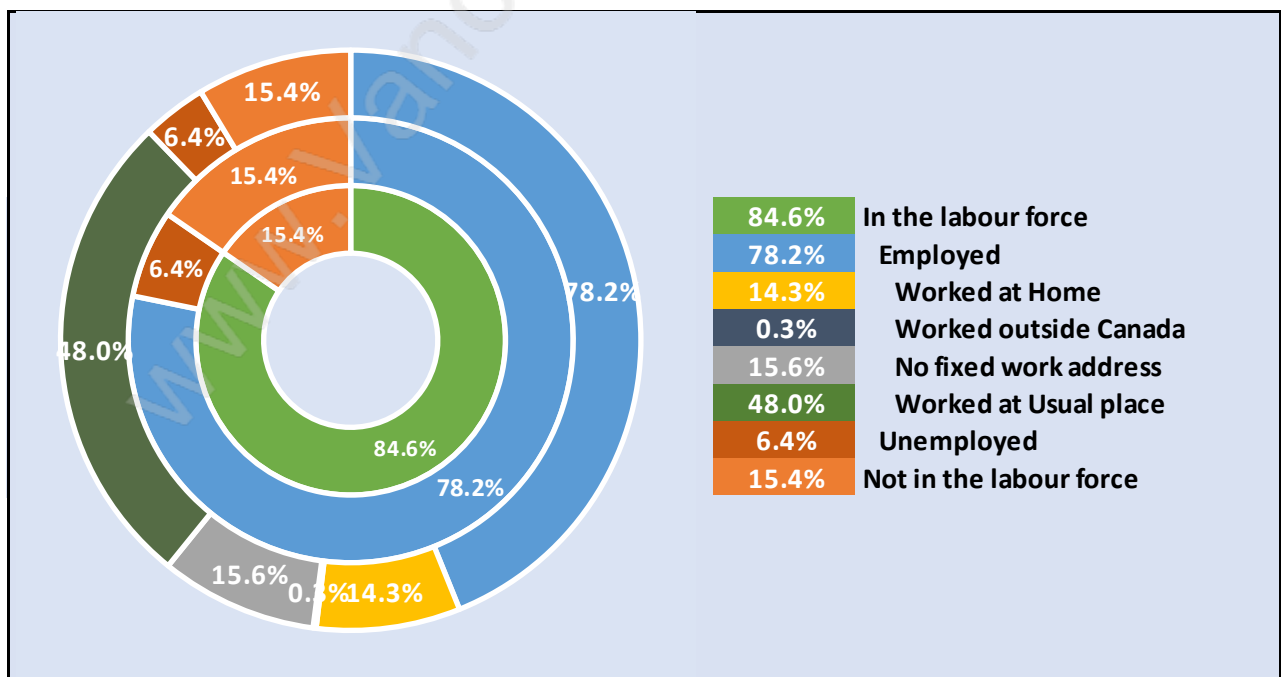

East Delta

Population Trends in East Delta

Population by Age in East Delta

Population Age 15+ by Income Status in East Delta

Total Population Age 15 - 1,061

Households by Income in East Delta

Total Number of Households - 411 / Average Household Income - \$101,469

Families in East Delta

Average Persons per Family - 2.9

Children at Home in East Delta

Total Number of Children at Home - 276

Family Structure in East Delta

Total Number of Families - 298 / Average Persons per Family - 2.9

Households by Household Size in East Delta

Total Number of Households - 411

Dwellings in East Delta

Population Age 15+ in East Delta

Labour Force by Occupation in East Delta

Labour Force Participation in East Delta

Travel To Work in (from) East Delta

Occupied Dwellings by Structure Type in East Delta

Dominant Bulding Type - Houses

Private Dwellings by Period of Construction in East Delta

Dominant Period of Construction - 1961-1980