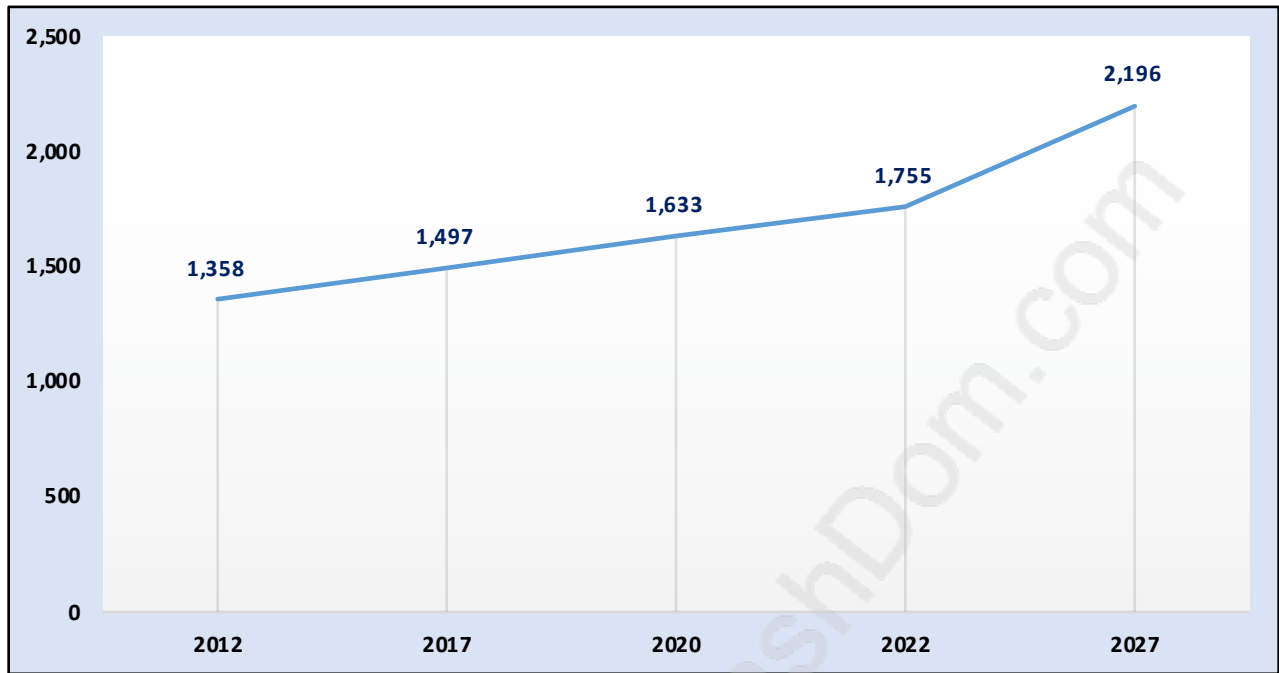

East Delta

Population Trends in East Delta

Population by Age in East Delta

Population Age 15+ by Income Status in East Delta

Total Population Age 15 - 1,061

Households by Income in East Delta

Total Number of Households - 411 / Average Household Income - \$101,469

Families in East Delta

Average Persons per Family - 2.9

Children at Home in East Delta

Total Number of Children at Home - 276

Family Structure in East Delta

Total Number of Families - 298 / Average Persons per Family - 2.9