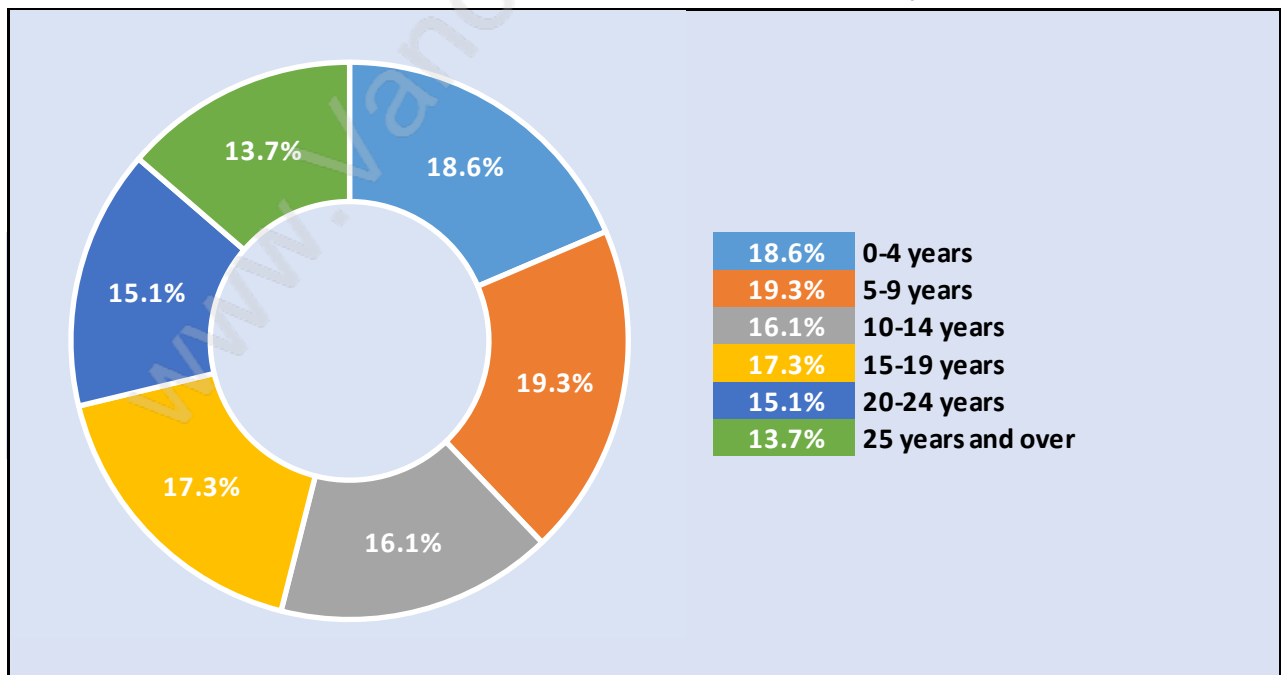

East Newton

July 2018

Population Trends in East Newton

Population by Age in East Newton

Population Age 15+ by Income Status in East Newton

Total Population Age 15 - 35,422

Households by Income in East Newton

Total Number of Households - 12,588 / Average Household Income - \$96,196

Families in East Newton

Average Persons per Family - 3.8

Children at Home in East Newton

Total Number of Children at Home - 15,597

Family Structure in East Newton

Total Number of Families - 9,881 / Average Persons per Family - 3.8

Households by Household Size in East Newton

Total Number of Households - 12,588

Dwellings in East Newton