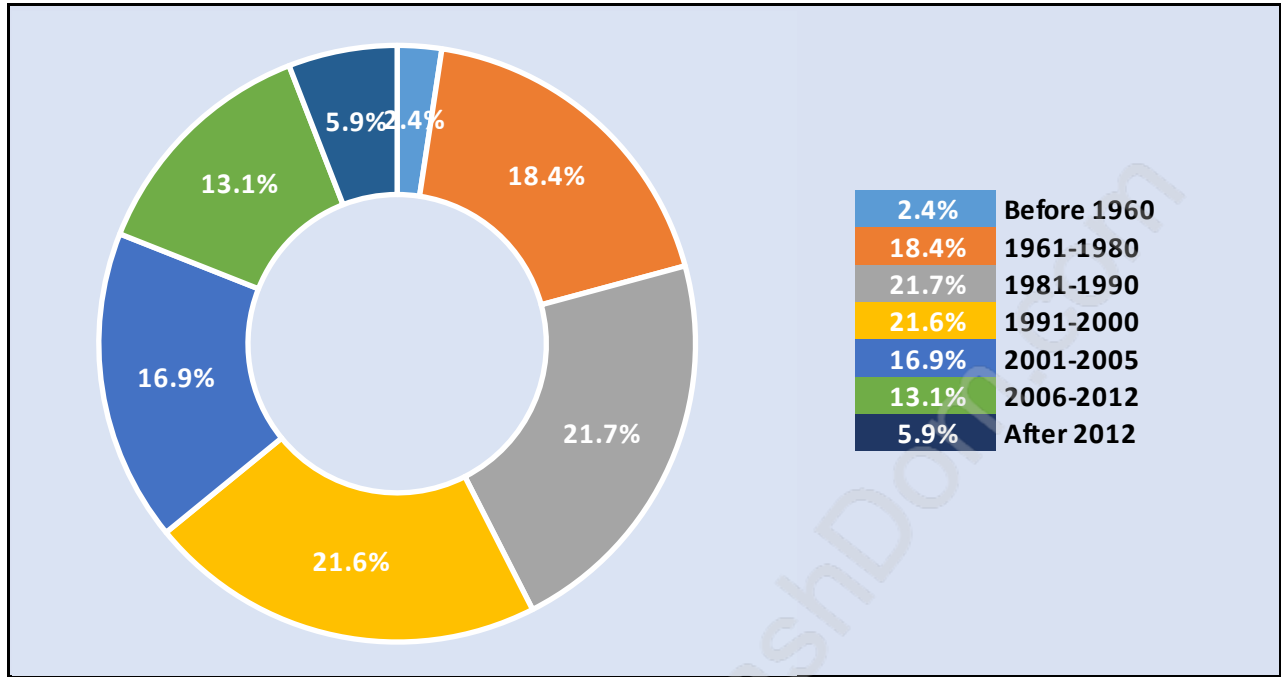

East Newton

July 2018

Population Trends in East Newton

Population by Age in East Newton

Population Age 15+ by Income Status in East Newton

Total Population Age 15 - 35,422

Households by Income in East Newton

Population Age 15+ in East Newton

Labour Force by Occupation in East Newton

Labour Force Participation in East Newton

Travel To Work in (from) East Newton

Occupied Dwellings by Structure Type in East Newton

Dominant Bulding Type - Houses

Private Dwellings by Period of Construction in East Newton

Dominant Period of Construction - 1981-1990

Population by Religion in East Newton

Population by Home Languages in East Newton