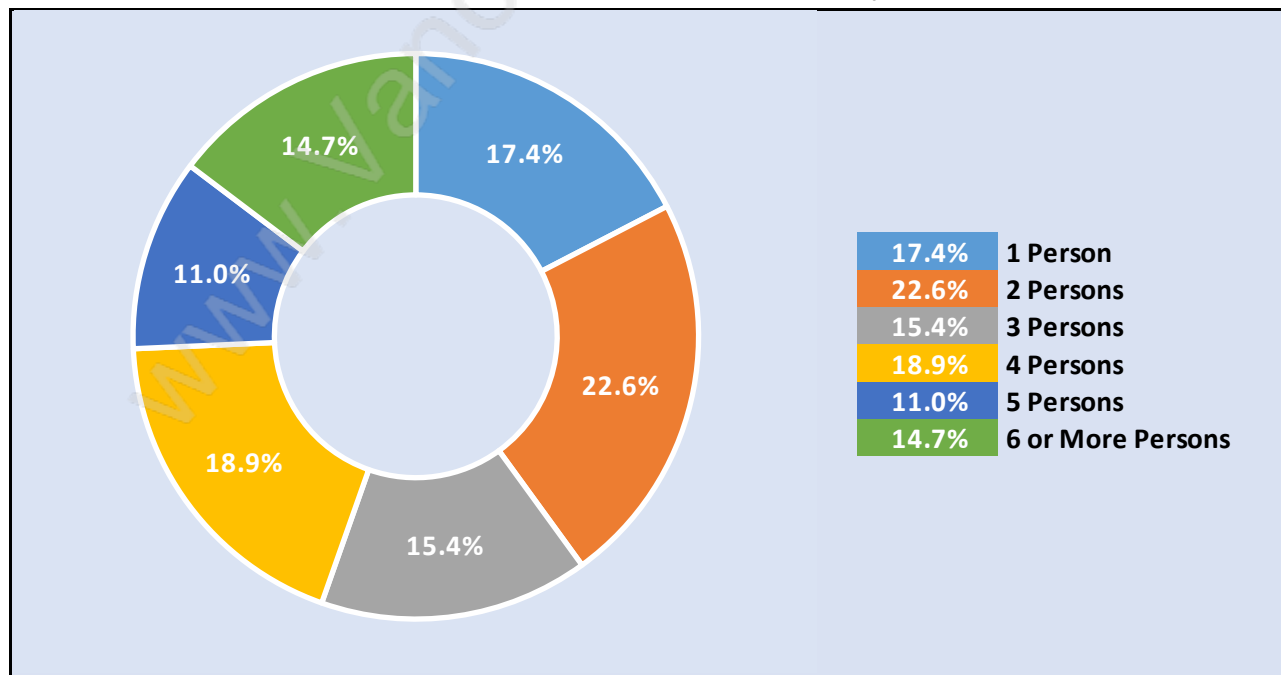

East Newton

July 2018

Population Trends in East Newton

Population by Age in East Newton

Population Age 15+ by Income Status in East Newton

Total Population Age 15 - 35,422

Households by Income in East Newton

Total Number of Households - 12,588 / Average Household Income - \$96,196

Families in East Newton

Average Persons per Family - 3.8

Children at Home in East Newton

Total Number of Children at Home - 15,597

Family Structure in East Newton

Total Number of Families - 9,881 / Average Persons per Family - 3.8

Households by Household Size in East Newton

Total Number of Households - 12,588

Dwellings in East Newton

Population Age 15+ in East Newton

Labour Force by Occupation in East Newton

Labour Force Participation in East Newton

Travel To Work in (from) East Newton

Occupied Dwellings by Structure Type in East Newton