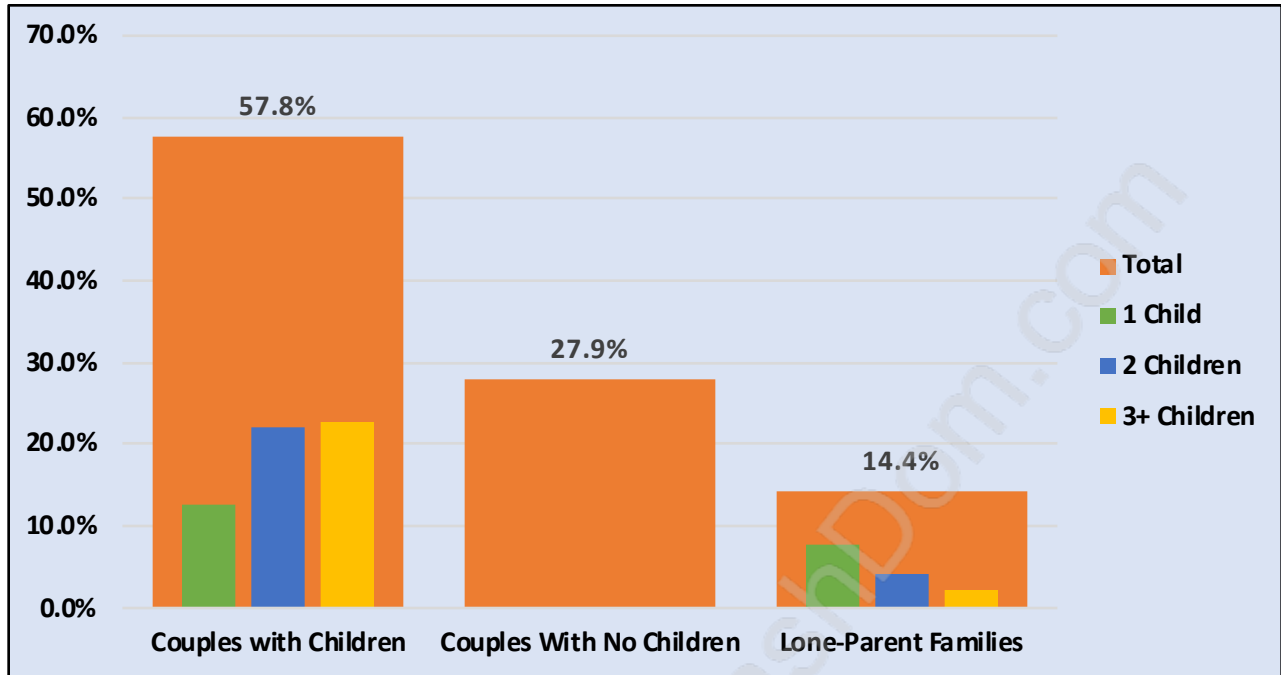

East Newton

July 2018

Population Trends in East Newton

Population by Age in East Newton

Population Age 15+ by Income Status in East Newton

Total Population Age 15 - 35,422

Households by Income in East Newton

Total Number of Households - 12,588 / Average Household Income - \$96,196

Families in East Newton

Average Persons per Family - 3.8

Children at Home in East Newton

Total Number of Children at Home - 15,597

Family Structure in East Newton

Total Number of Families - 9,881 / Average Persons per Family - 3.8

Households by Household Size in East Newton

Total Number of Households - 12,588

Dwellings in East Newton