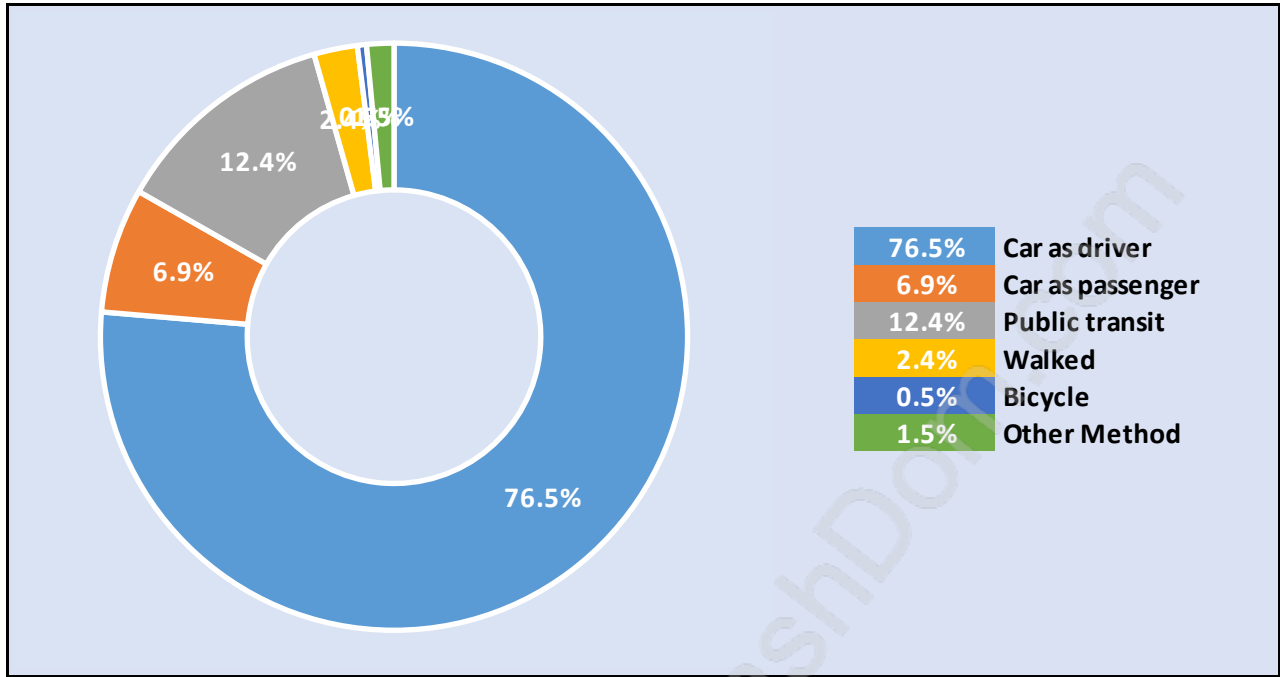

Population Age 15+ in East Newton

Labour Force by Occupation in East Newton

Labour Force Participation in East Newton

Travel To Work in (from) East Newton

Occupied Dwellings by Structure Type in East Newton