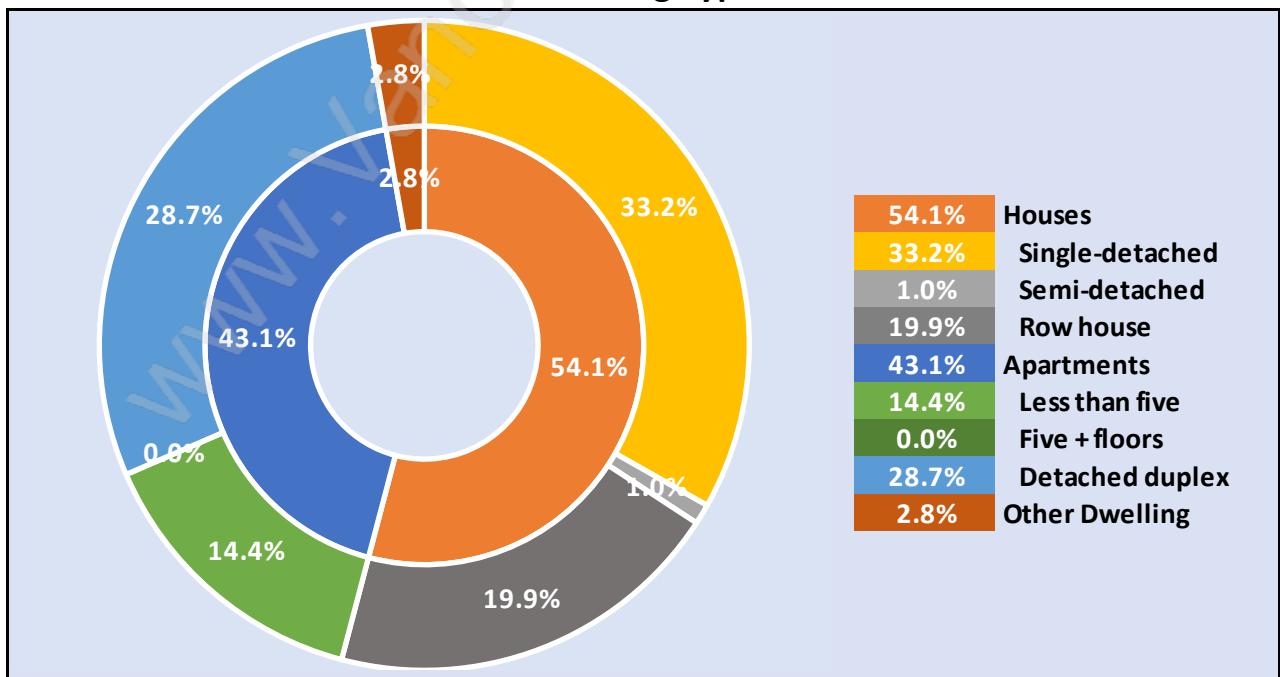

Total Number of Households - 12,588 / Average Household Income - \$96,196

Families in East Newton

Average Persons per Family - 3.8

Children at Home in East Newton

Total Number of Children at Home - 15,597

Family Structure in East Newton

Total Number of Families - 9,881 / Average Persons per Family - 3.8

Households by Household Size in East Newton

Total Number of Households - 12,588

Dwellings in East Newton

Population Age 15+ in East Newton

Labour Force by Occupation in East Newton

Labour Force Participation in East Newton

Travel To Work in (from) East Newton

Occupied Dwellings by Structure Type in East Newton

Dominant Bulding Type - Houses

Private Dwellings by Period of Construction in East Newton

Dominant Period of Construction - 1981-1990

Population by Religion in East Newton

Population by Home Languages in East Newton