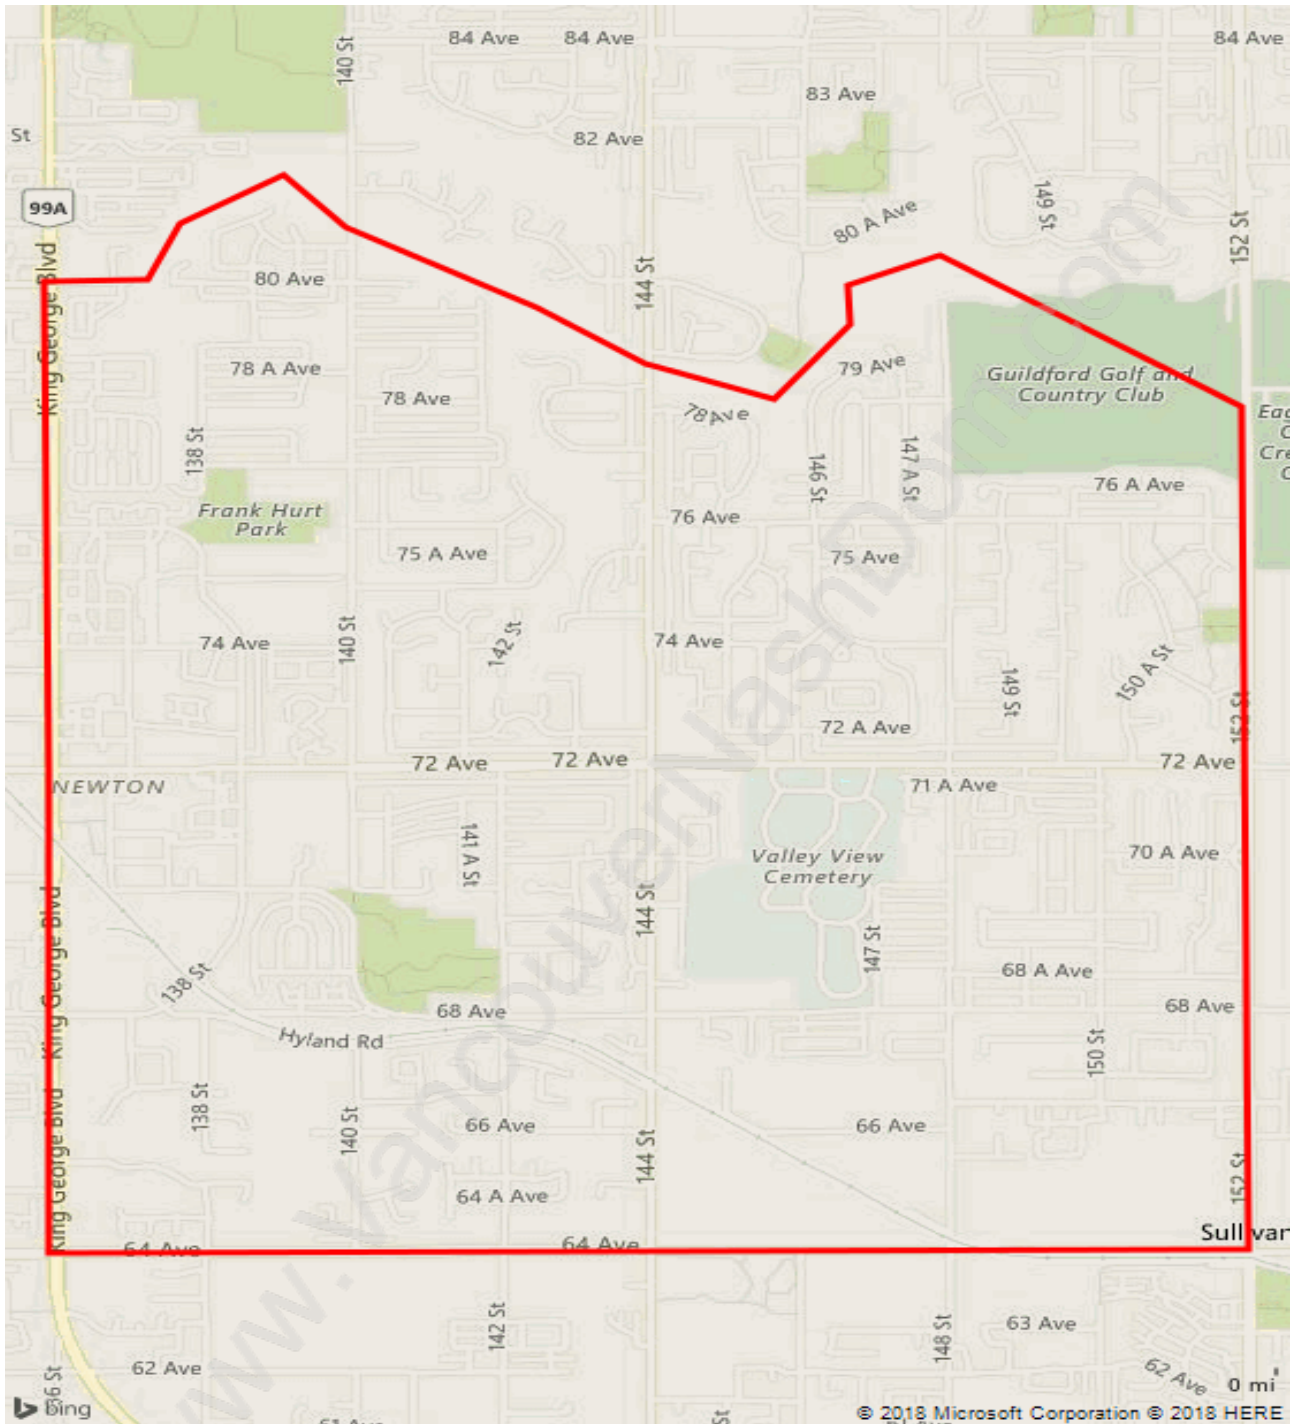

East Newton

July 2018

Population Trends in East Newton

Population by Age in East Newton

Population Age 15+ by Income Status in East Newton

Total Population Age 15 - 35,422

Households by Income in East Newton

Total Number of Households - 12,588 / Average Household Income - \$96,196

Families in East Newton

Average Persons per Family - 3.8

Children at Home in East Newton

Total Number of Children at Home - 15,597

Family Structure in East Newton

Total Number of Families - 9,881 / Average Persons per Family - 3.8

Households by Household Size in East Newton

Total Number of Households - 12,588

Dwellings in East Newton