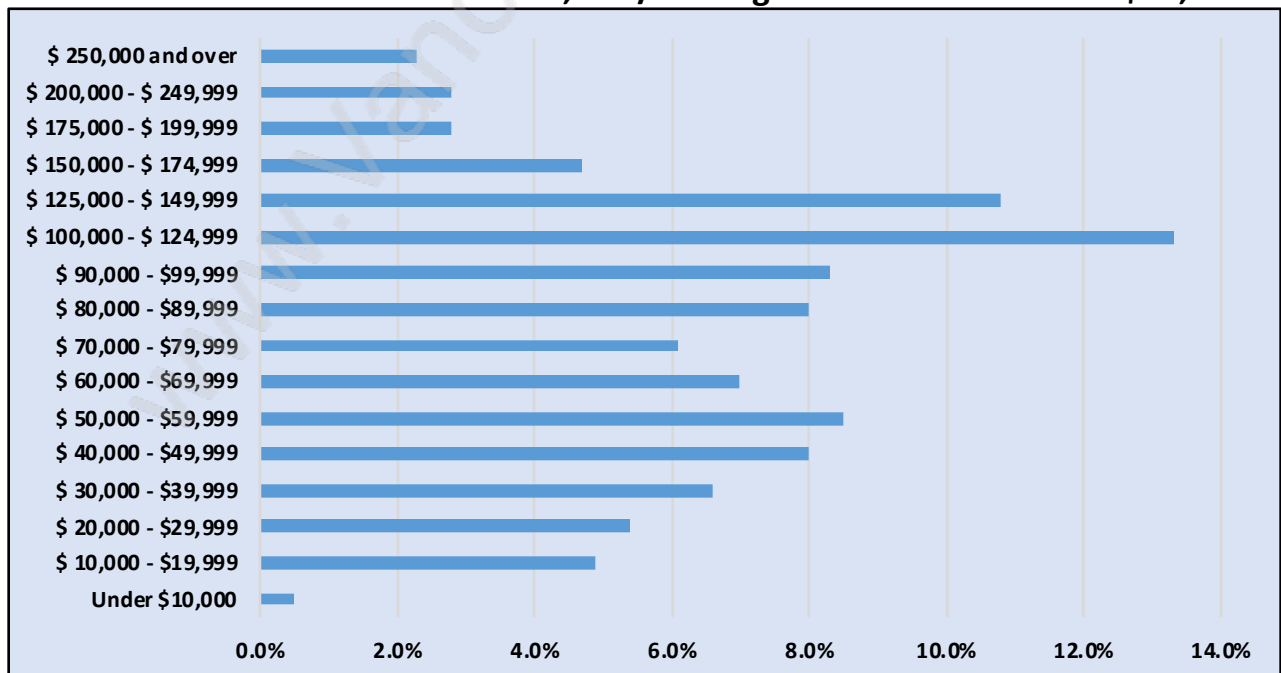

East Newton

July 2018

Population Trends in East Newton

Population by Age in East Newton

Population Age 15+ by Income Status in East Newton

Total Population Age 15 - 35,422

Households by Income in East Newton

Total Number of Households - 12,588 / Average Household Income - \$96,196

Families in East Newton

Average Persons per Family - 3.8

Children at Home in East Newton

Total Number of Children at Home - 15,597