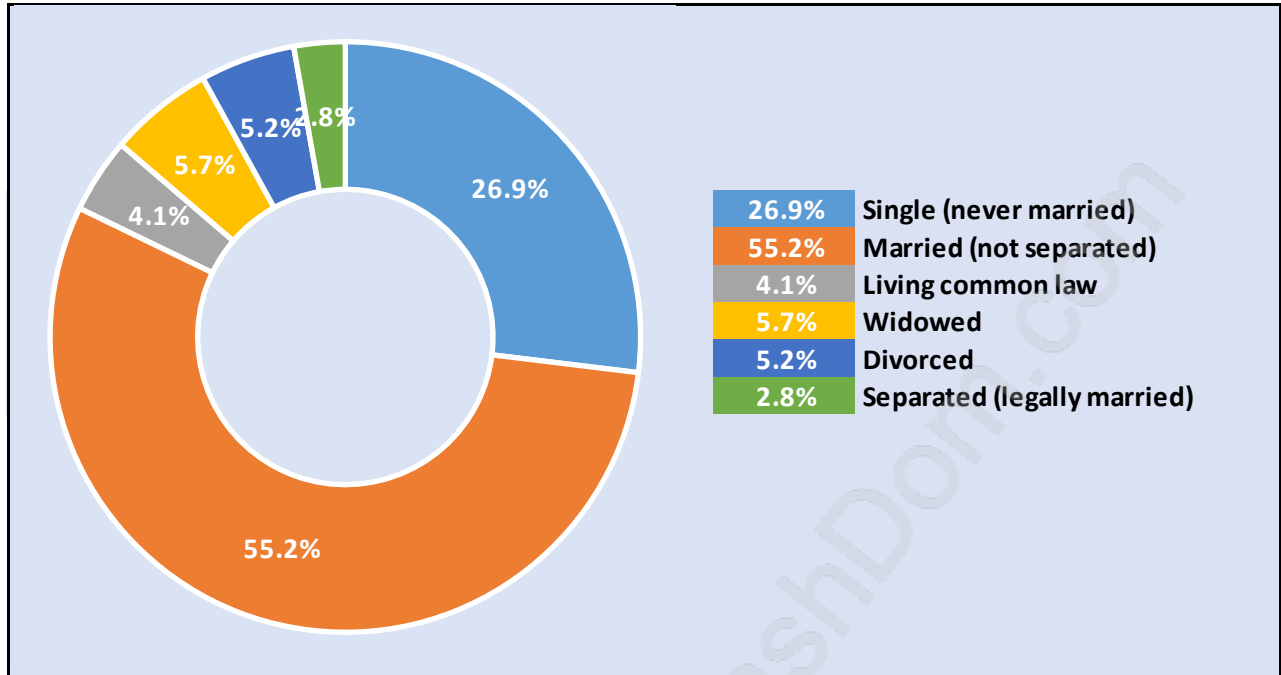

East Newton

July 2018

Population Trends in East Newton

Population by Age in East Newton

Population Age 15+ by Income Status in East Newton

Total Population Age 15 - 35,422

Households by Income in East Newton

Total Number of Households - 12,588 / Average Household Income - \$96,196

Families in East Newton

Average Persons per Family - 3.8

Children at Home in East Newton

Total Number of Children at Home - 15,597

Family Structure in East Newton

Total Number of Families - 9,881 / Average Persons per Family - 3.8

Households by Household Size in East Newton

Total Number of Households - 12,588

Dwellings in East Newton