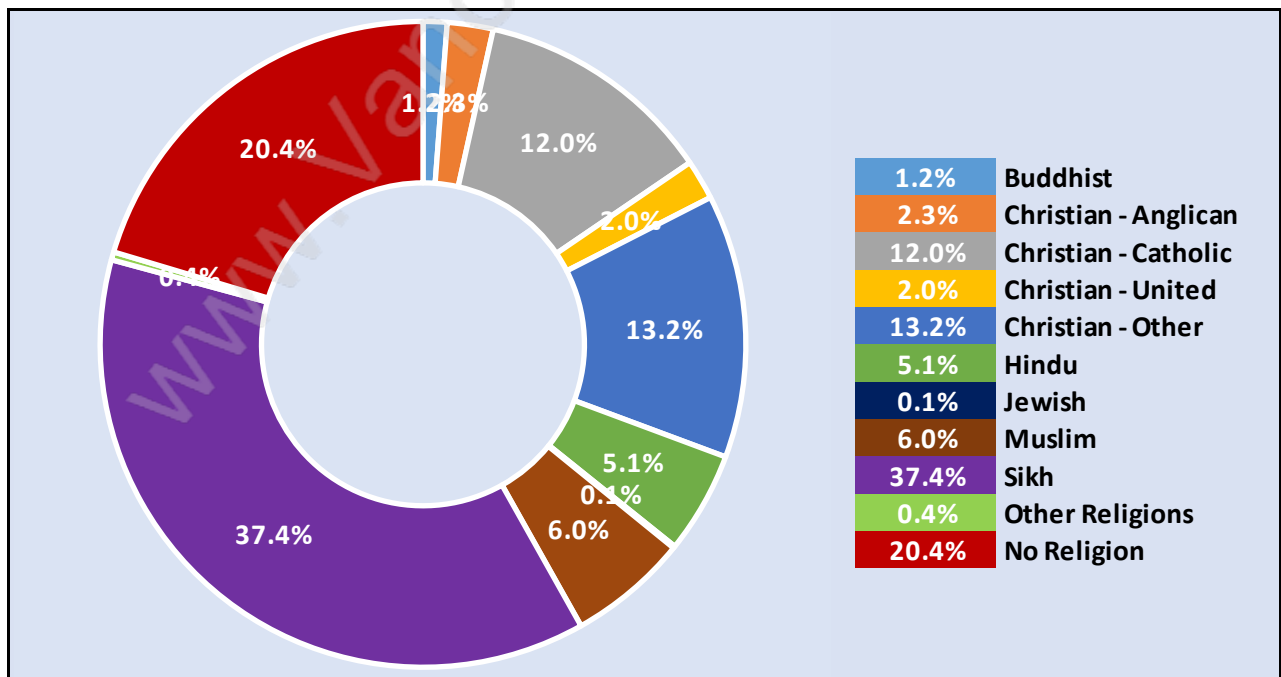

Population Age 15+ in East Newton

Labour Force by Occupation in East Newton

Labour Force Participation in East Newton

Travel To Work in (from) East Newton

Occupied Dwellings by Structure Type in East Newton

Dominant Bulding Type - Houses

Private Dwellings by Period of Construction in East Newton

Dominant Period of Construction - 1981-1990

Population by Religion in East Newton

Population by Home Languages in East Newton