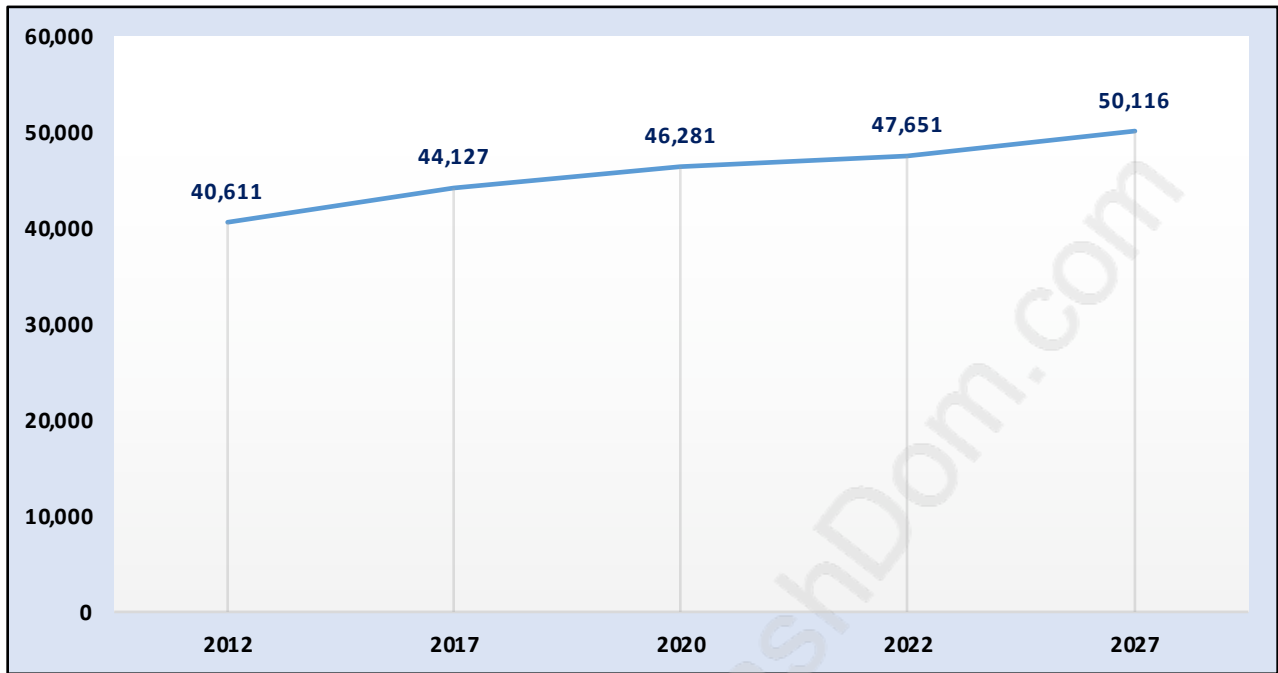

East Newton

July 2018

Population Trends in East Newton

Population by Age in East Newton

Population Age 15+ by Income Status in East Newton

Total Population Age 15 - 35,422

Households by Income in East Newton

Total Number of Households - 12,588 / Average Household Income - \$96,196

Families in East Newton

Average Persons per Family - 3.8

Children at Home in East Newton

Total Number of Children at Home - 15,597

Family Structure in East Newton

Total Number of Families - 9,881 / Average Persons per Family - 3.8

Households by Household Size in East Newton

Total Number of Households - 12,588

Dwellings in East Newton