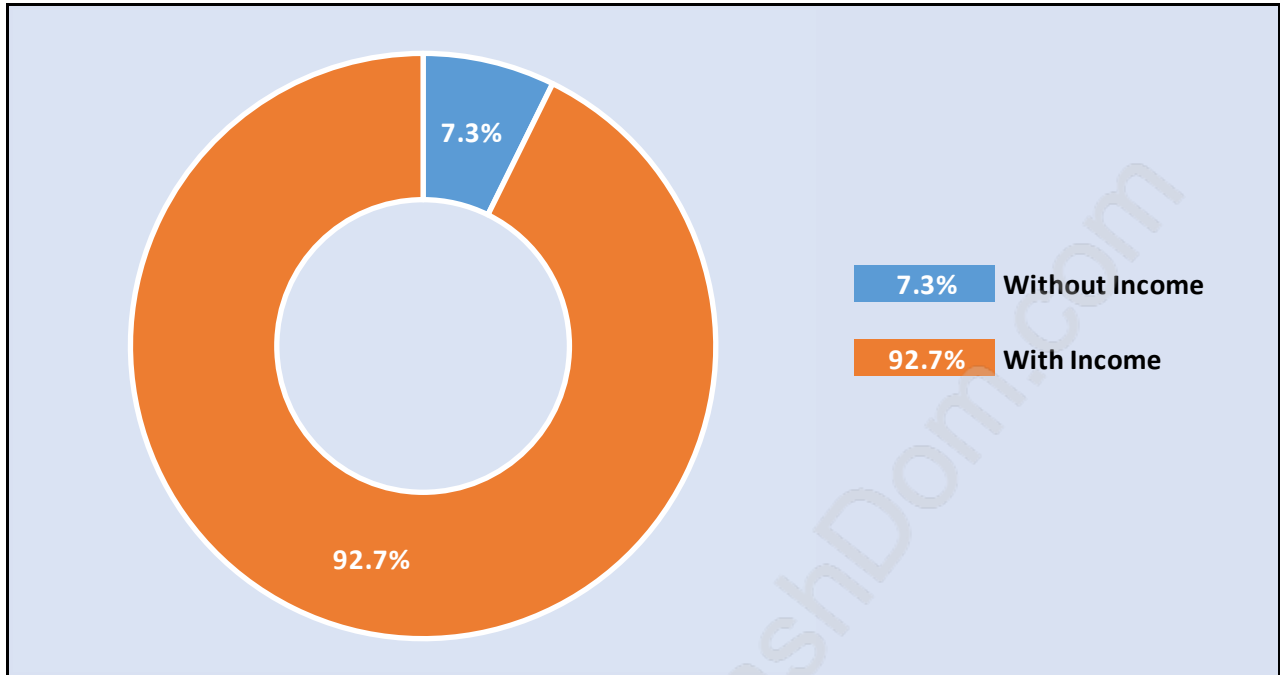

East Newton

July 2018

Population Trends in East Newton

Population by Age in East Newton

Population Age 15+ by Income Status in East Newton

Total Population Age 15 - 35,422

Households by Income in East Newton

Total Number of Households - 12,588 / Average Household Income - \$96,196

Families in East Newton

Average Persons per Family - 3.8

Children at Home in East Newton

Total Number of Children at Home - 15,597