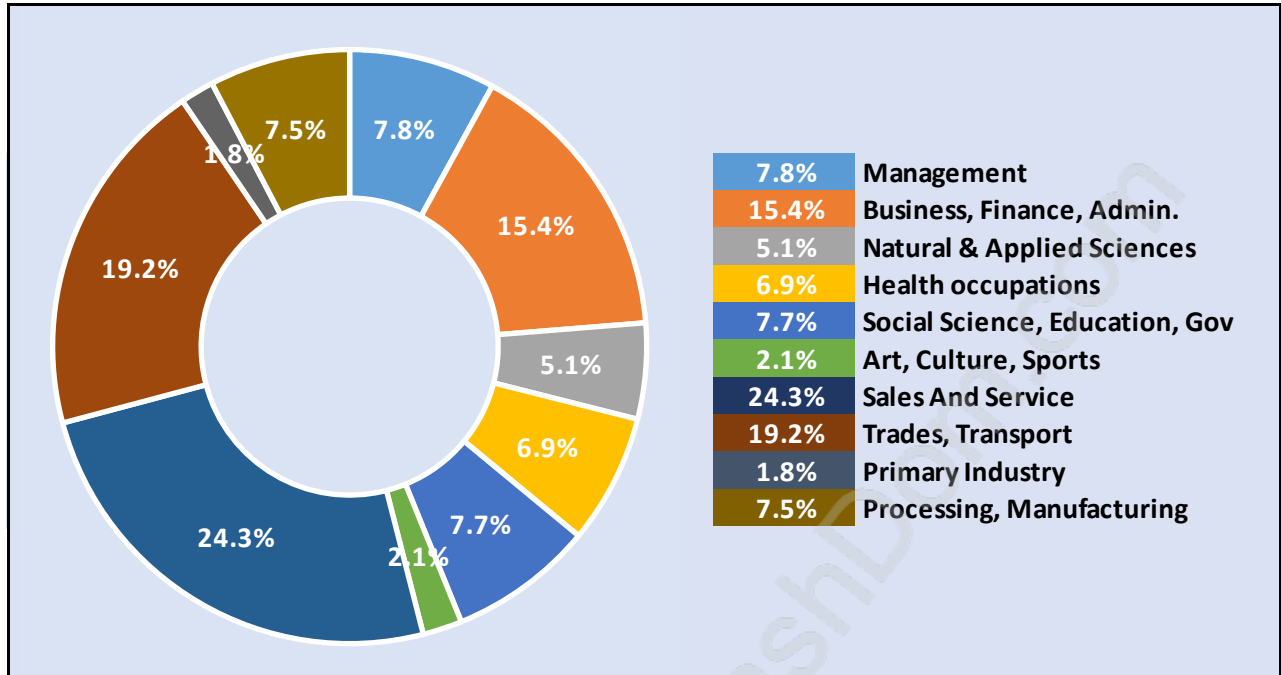

Family Structure in East Newton

Total Number of Families - 9,881 / Average Persons per Family - 3.8

Households by Household Size in East Newton

Total Number of Households - 12,588

Dwellings in East Newton

Population Age 15+ in East Newton

Labour Force by Occupation in East Newton

Labour Force Participation in East Newton

Travel To Work in (from) East Newton

Occupied Dwellings by Structure Type in East Newton