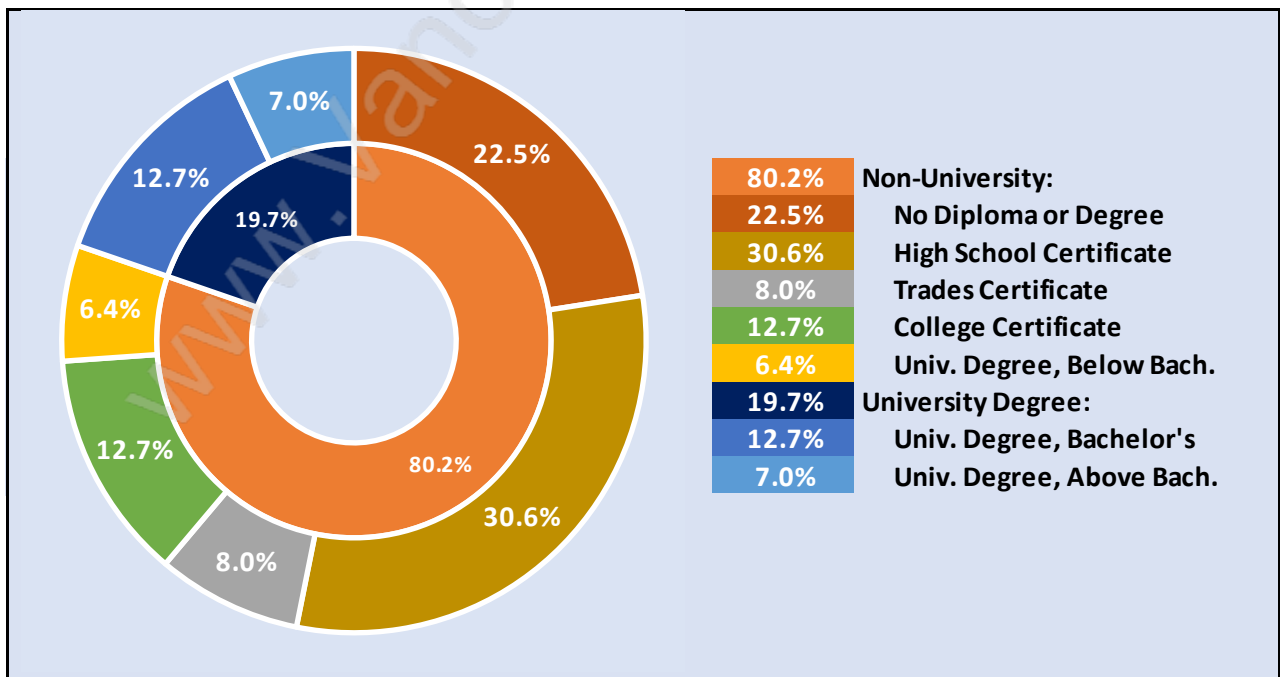

Total Number of Households - 12,588 / Average Household Income - \$96,196

Families in East Newton

Average Persons per Family - 3.8

Children at Home in East Newton

Total Number of Children at Home - 15,597

Family Structure in East Newton

Total Number of Families - 9,881 / Average Persons per Family - 3.8

Households by Household Size in East Newton

Total Number of Households - 12,588

Dwellings in East Newton

Population Age 15+ in East Newton

Labour Force by Occupation in East Newton

Labour Force Participation in East Newton

Travel To Work in (from) East Newton

Occupied Dwellings by Structure Type in East Newton