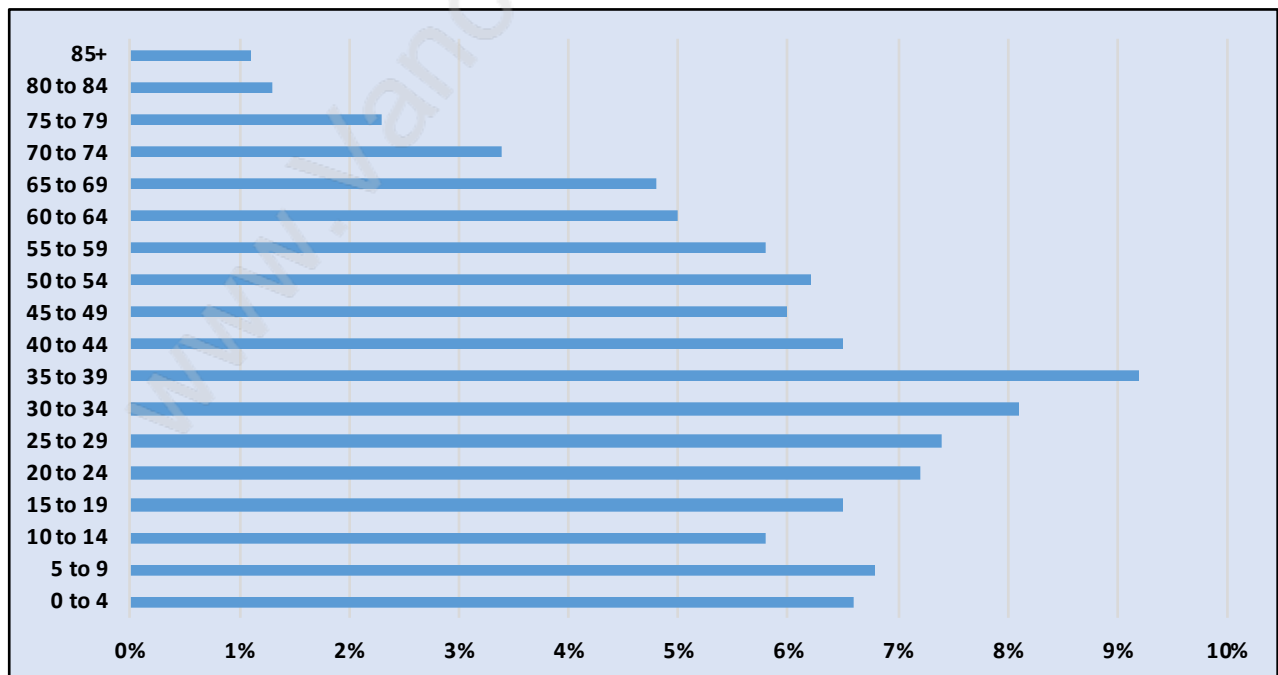

East Newton

July 2018

Population Trends in East Newton

Population by Age in East Newton

Population Age 15+ by Income Status in East Newton

Total Population Age 15 - 35,422

Households by Income in East Newton

Total Number of Households - 12,588 / Average Household Income - \$96,196

Families in East Newton

Average Persons per Family - 3.8

Children at Home in East Newton

Total Number of Children at Home - 15,597