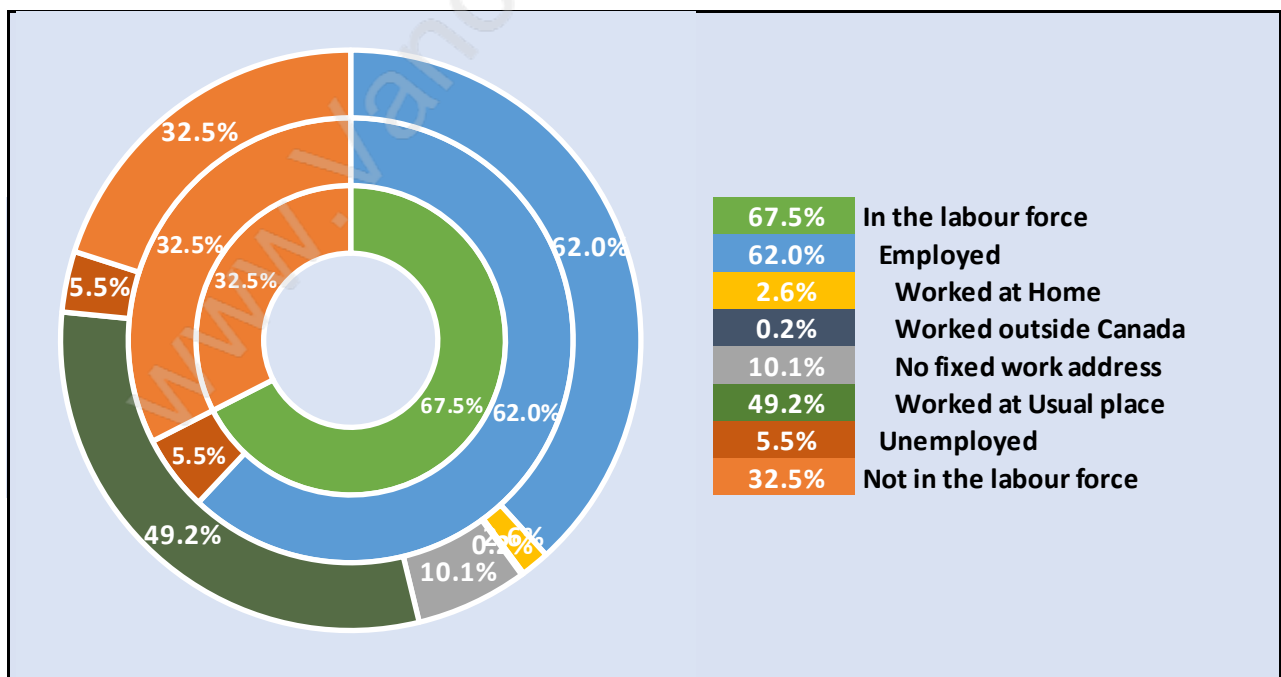

Family Structure in East Newton

Total Number of Families - 9,881 / Average Persons per Family - 3.8

Households by Household Size in East Newton

Total Number of Households - 12,588

Dwellings in East Newton

Population Age 15+ in East Newton

Labour Force by Occupation in East Newton

Labour Force Participation in East Newton

Travel To Work in (from) East Newton

Occupied Dwellings by Structure Type in East Newton