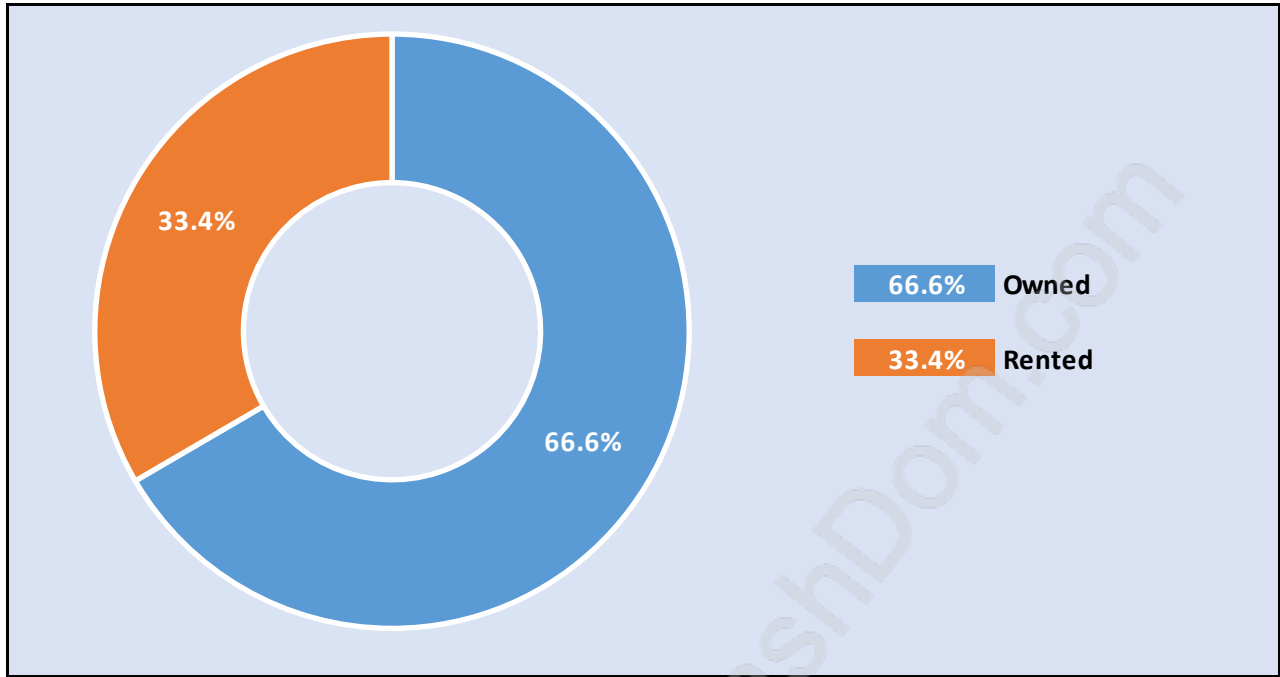

Total Number of Households - 12,588 / Average Household Income - \$96,196

Families in East Newton

Average Persons per Family - 3.8

Children at Home in East Newton

Total Number of Children at Home - 15,597

Family Structure in East Newton

Total Number of Families - 9,881 / Average Persons per Family - 3.8

Households by Household Size in East Newton

Total Number of Households - 12,588

Dwellings in East Newton

Population Age 15+ in East Newton

Labour Force by Occupation in East Newton

Labour Force Participation in East Newton

Travel To Work in (from) East Newton

Occupied Dwellings by Structure Type in East Newton