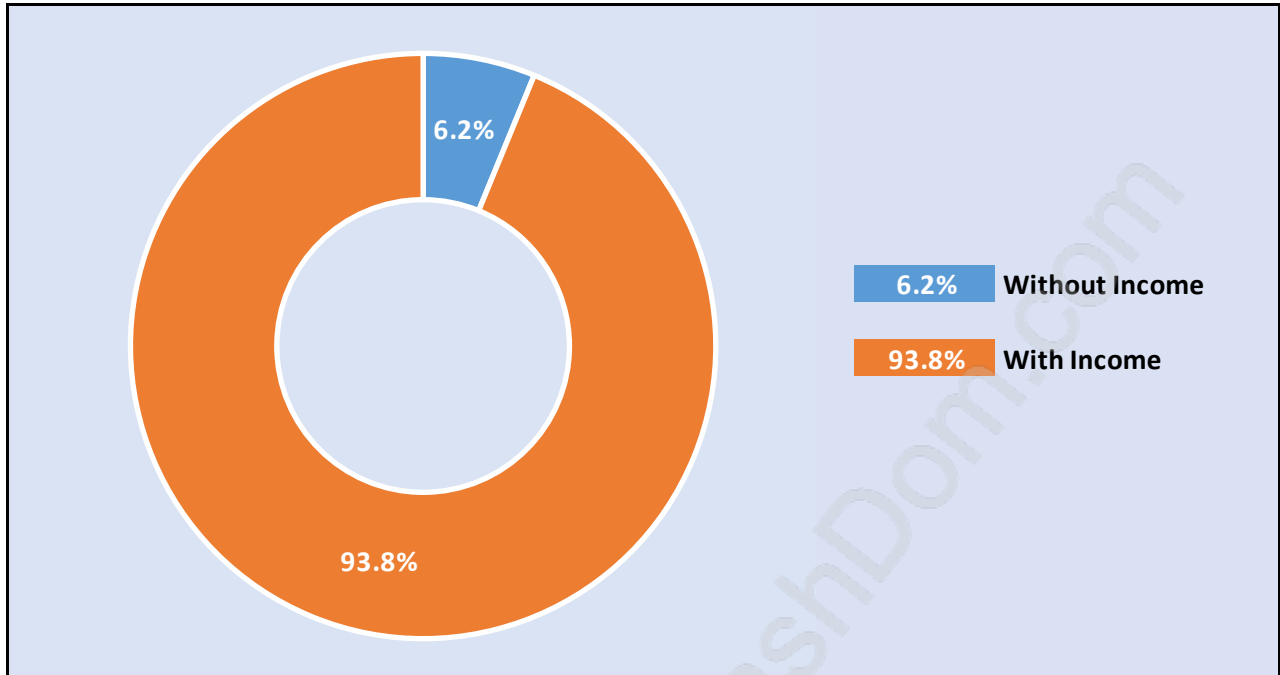

East Richmond

Population Trends in East Richmond

Population by Age in East Richmond

Population Age 15+ by Income Status in East Richmond

Total Population Age 15 - 2,121

Households by Income in East Richmond

Total Number of Households - 850 / Average Household Income - \$91,078

Families in East Richmond

Average Persons per Family - 2.9

Children at Home in East Richmond

Total Number of Children at Home - 591

Family Structure in East Richmond