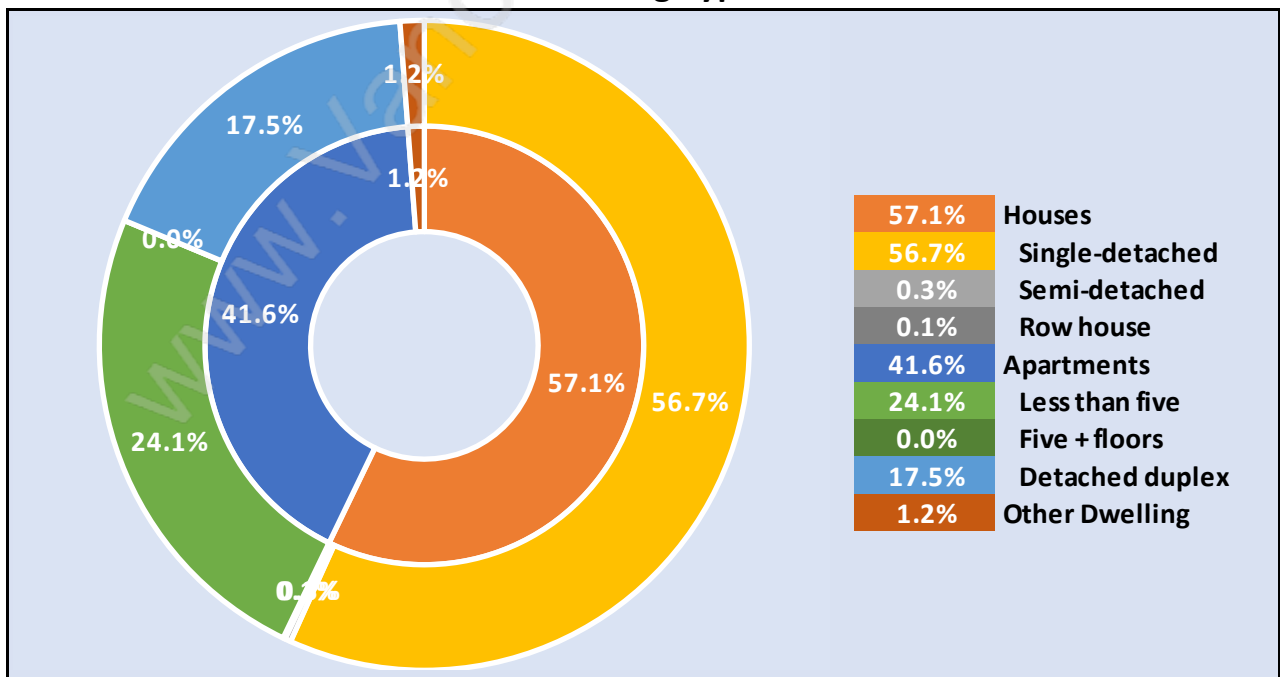

Total Number of Families - 607 / Average Persons per Family - 2.9

Households by Household Size in East Richmond

Total Number of Households - 850

Dwellings in East Richmond

Population Age 15+ in East Richmond

Labour Force by Occupation in East Richmond

Labour Force Participation in East Richmond

Travel To Work in (from) East Richmond

Occupied Dwellings by Structure Type in East Richmond

Dominant Bulding Type - Houses

Private Dwellings by Period of Construction in East Richmond

Dominant Period of Construction - Before 1960

Population by Religion in East Richmond

Population by Home Languages in East Richmond