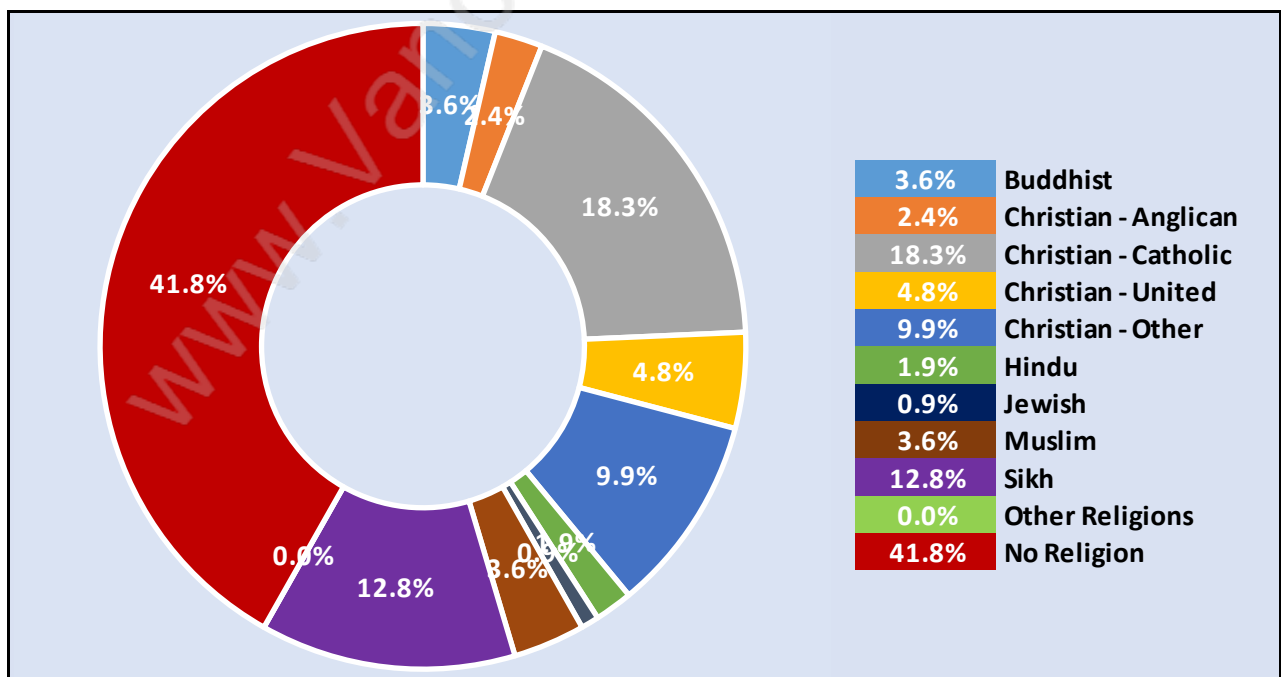

Labour Force by Occupation in East Richmond

Labour Force Participation in East Richmond

Travel To Work in (from) East Richmond

Occupied Dwellings by Structure Type in East Richmond

Dominant Bulding Type - Houses

Private Dwellings by Period of Construction in East Richmond

Dominant Period of Construction - Before 1960

Population by Religion in East Richmond

Population by Home Languages in East Richmond