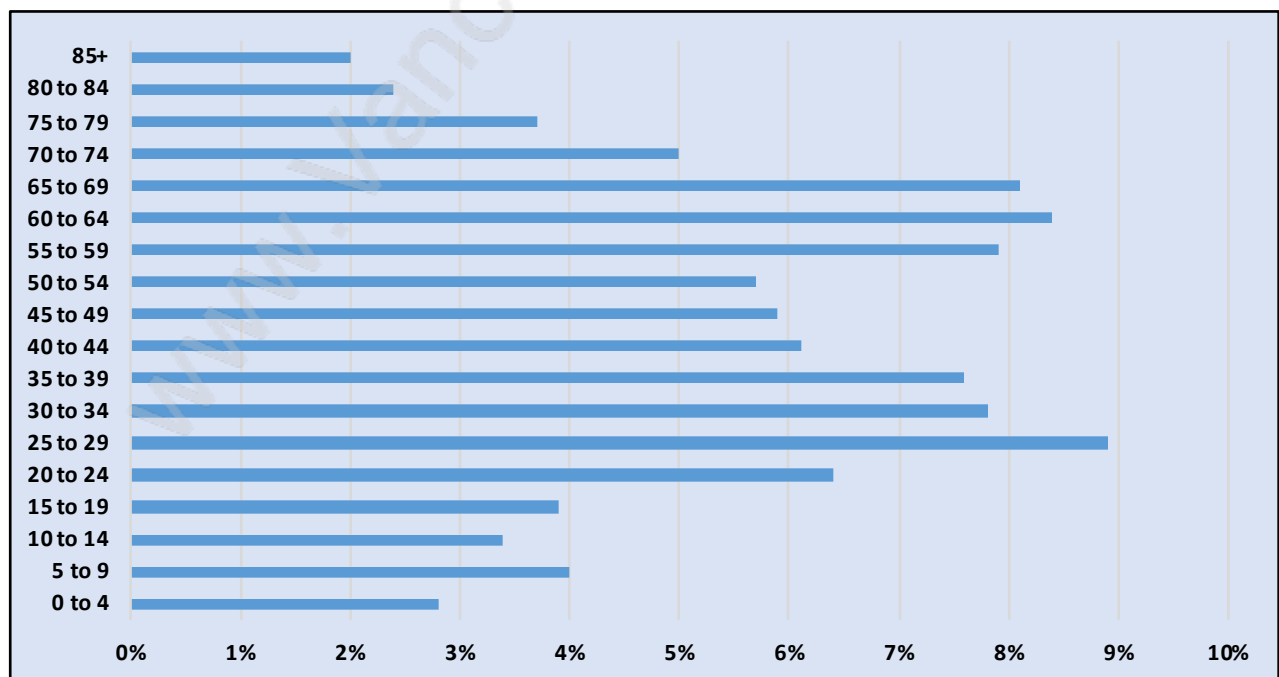

East Richmond

Population Trends in East Richmond

Population by Age in East Richmond

Population Age 15+ by Income Status in East Richmond

Total Population Age 15 - 2,121

Households by Income in East Richmond

Total Number of Households - 850 / Average Household Income - \$91,078

Families in East Richmond

Average Persons per Family - 2.9

Children at Home in East Richmond

Total Number of Children at Home - 591

Family Structure in East Richmond