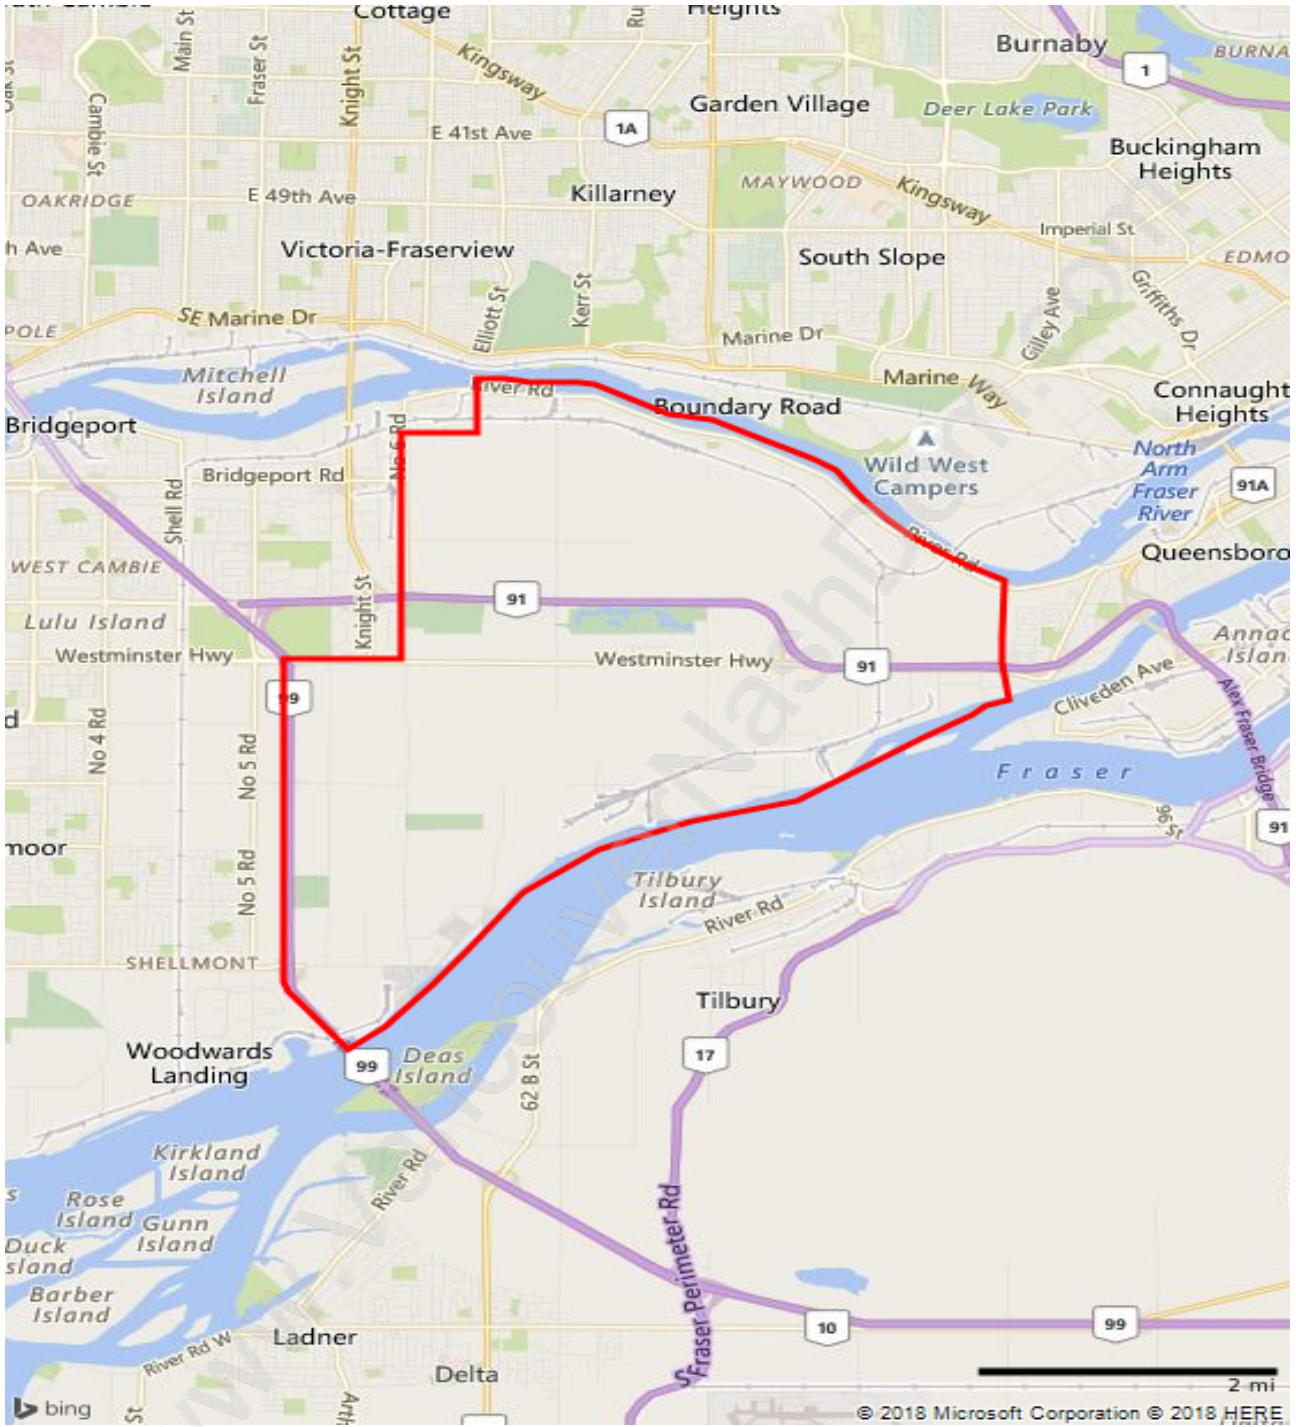

East Richmond

Population Trends in East Richmond

Population by Age in East Richmond

Population Age 15+ by Income Status in East Richmond

Total Population Age 15 - 2,121

Households by Income in East Richmond

Total Number of Households - 850 / Average Household Income - \$91,078

Families in East Richmond

Average Persons per Family - 2.9

Children at Home in East Richmond

Total Number of Children at Home - 591

Family Structure in East Richmond