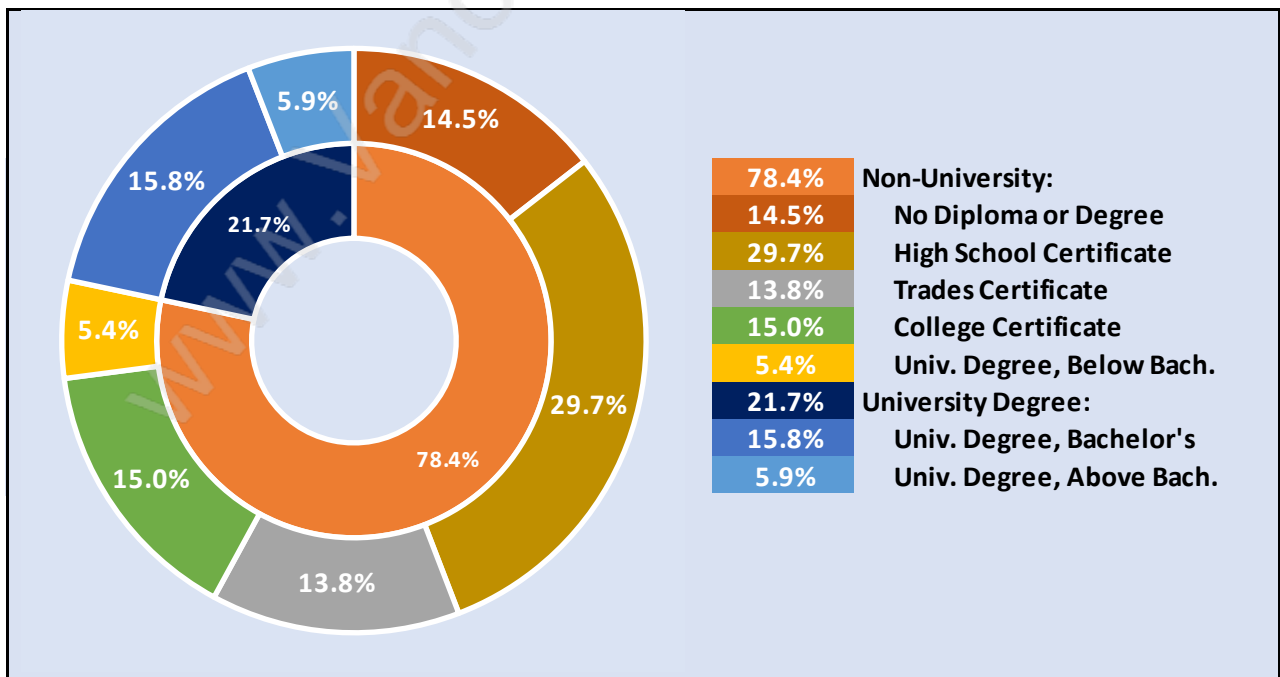

Total Number of Families - 607 / Average Persons per Family - 2.9

Households by Household Size in East Richmond

Total Number of Households - 850

Dwellings in East Richmond

Population Age 15+ in East Richmond