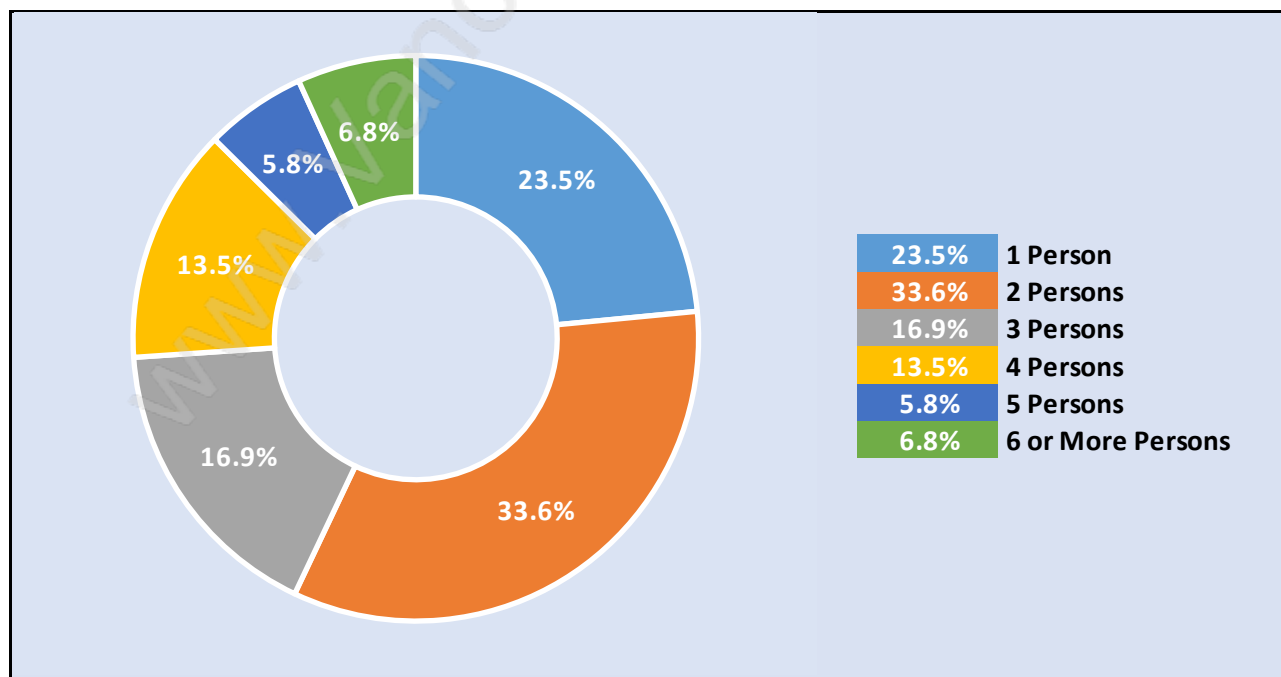

East Richmond

Population Trends in East Richmond

Population by Age in East Richmond

Population Age 15+ by Income Status in East Richmond

Total Population Age 15 - 2,121

Households by Income in East Richmond

Total Number of Households - 850 / Average Household Income - \$91,078

Families in East Richmond

Average Persons per Family - 2.9

Children at Home in East Richmond

Total Number of Children at Home - 591

Family Structure in East Richmond

Total Number of Families - 607 / Average Persons per Family - 2.9

Households by Household Size in East Richmond

Total Number of Households - 850

Dwellings in East Richmond

Population Age 15+ in East Richmond