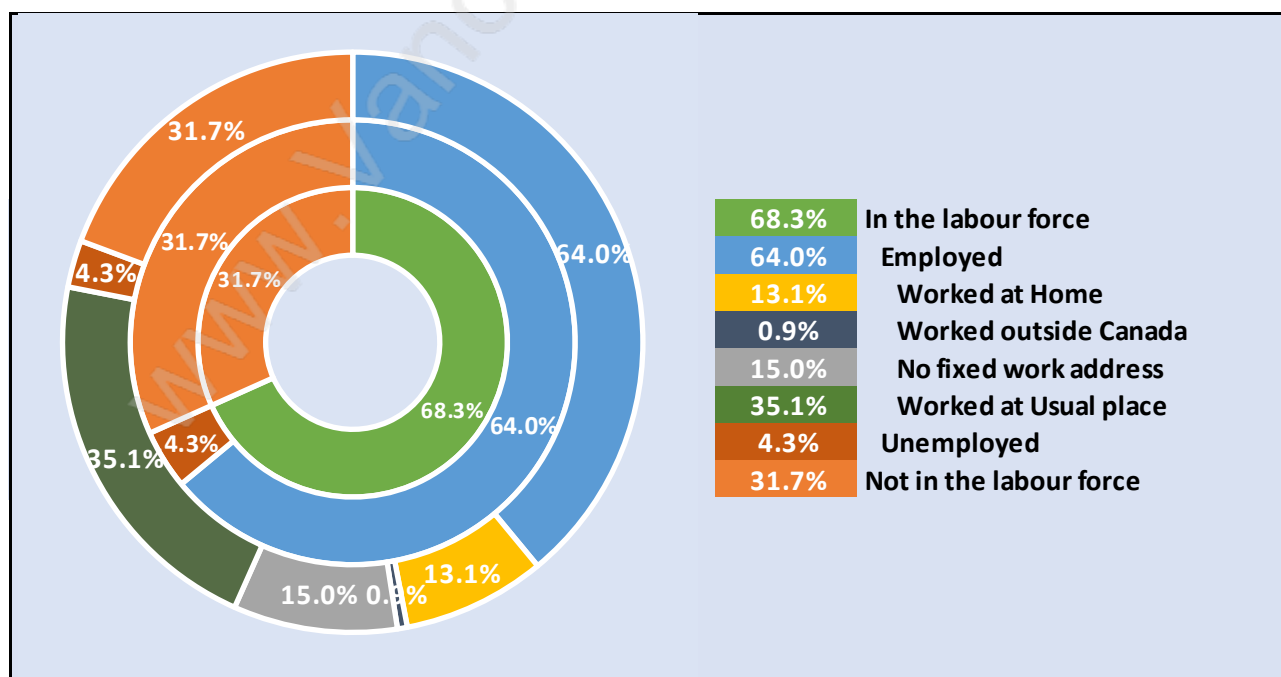

Total Number of Families - 607 / Average Persons per Family - 2.9

Households by Household Size in East Richmond

Total Number of Households - 850

Dwellings in East Richmond

Population Age 15+ in East Richmond

Labour Force by Occupation in East Richmond

Labour Force Participation in East Richmond

Travel To Work in (from) East Richmond

Occupied Dwellings by Structure Type in East Richmond

Dominant Bulding Type - Houses