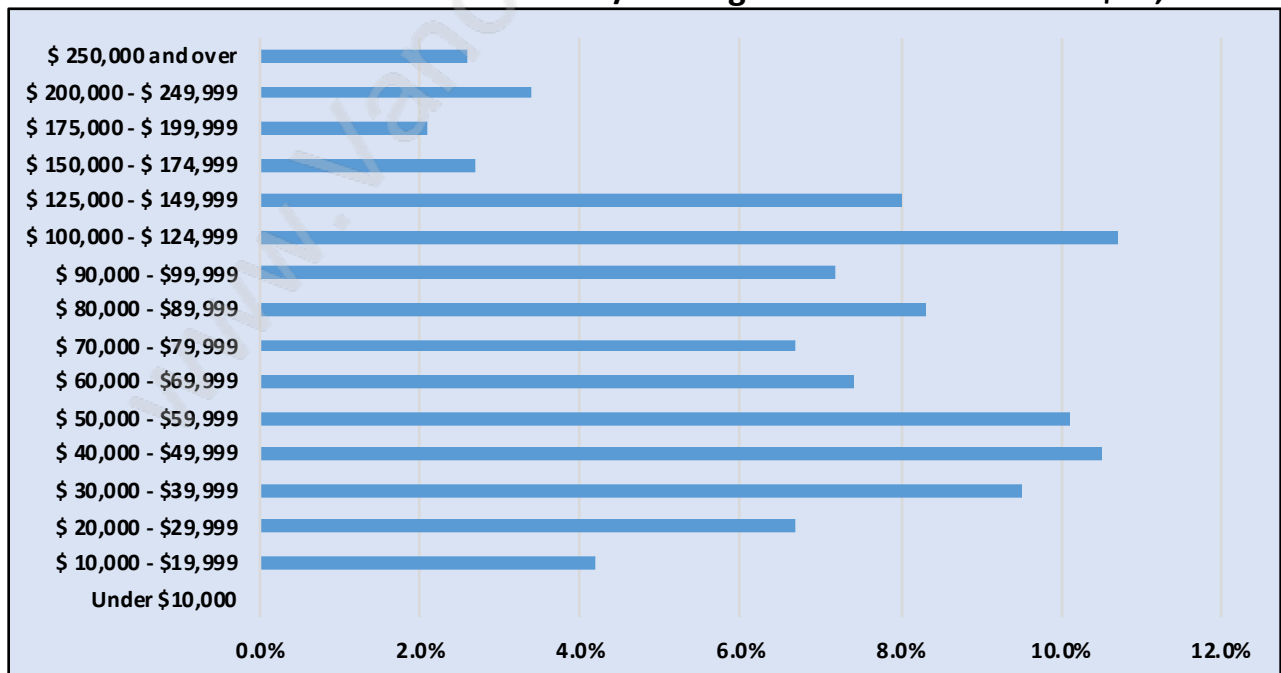

East Richmond

Population Trends in East Richmond

Population by Age in East Richmond

Population Age 15+ by Income Status in East Richmond

Total Population Age 15 - 2,121

Households by Income in East Richmond

Total Number of Households - 850 / Average Household Income - \$91,078

Families in East Richmond

Average Persons per Family - 2.9

Children at Home in East Richmond

Total Number of Children at Home - 591

Family Structure in East Richmond