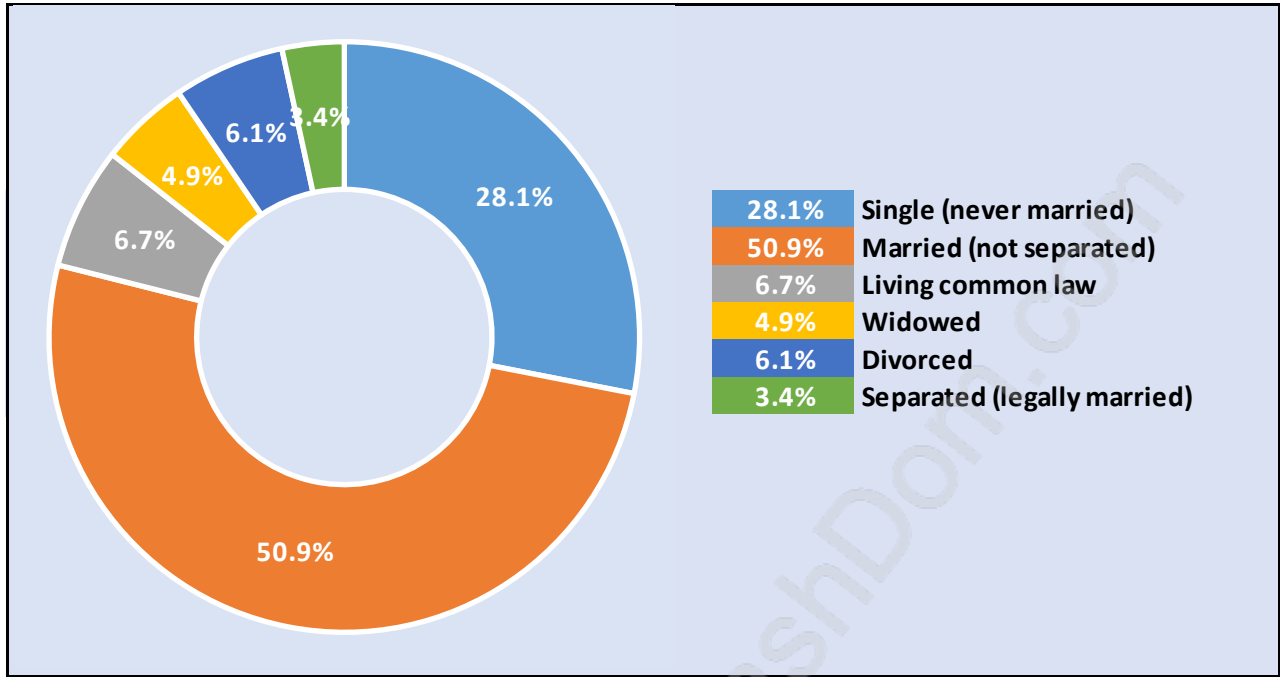

East Richmond

Population Trends in East Richmond

Population by Age in East Richmond

Population Age 15+ by Income Status in East Richmond

Total Population Age 15 - 2,121

Households by Income in East Richmond

Total Number of Households - 850 / Average Household Income - \$91,078

Families in East Richmond

Average Persons per Family - 2.9

Children at Home in East Richmond

Total Number of Children at Home - 591

Family Structure in East Richmond

Total Number of Families - 607 / Average Persons per Family - 2.9

Households by Household Size in East Richmond

Total Number of Households - 850

Dwellings in East Richmond

Population Age 15+ in East Richmond