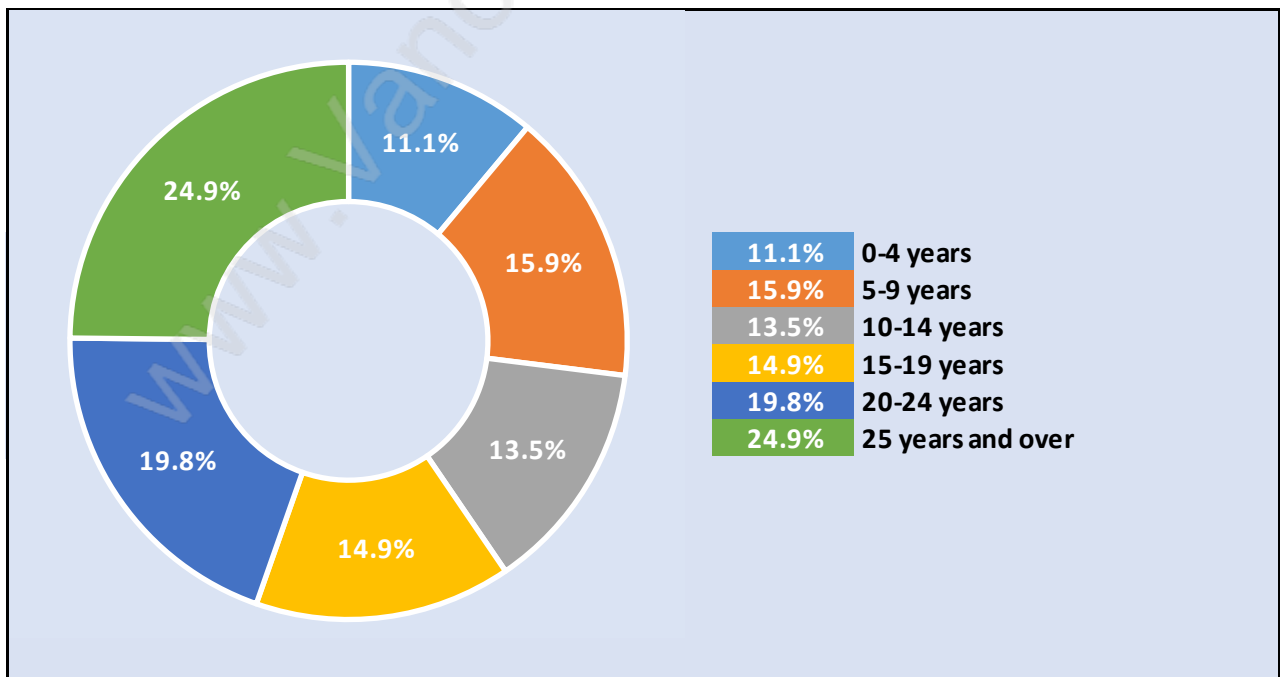

East Richmond

Population Trends in East Richmond

Population by Age in East Richmond

Population Age 15+ by Income Status in East Richmond

Total Population Age 15 - 2,121

Households by Income in East Richmond

Total Number of Households - 850 / Average Household Income - \$91,078

Families in East Richmond

Average Persons per Family - 2.9

Children at Home in East Richmond

Total Number of Children at Home - 591

Family Structure in East Richmond

Total Number of Families - 607 / Average Persons per Family - 2.9

Households by Household Size in East Richmond

Total Number of Households - 850

Dwellings in East Richmond

Population Age 15+ in East Richmond