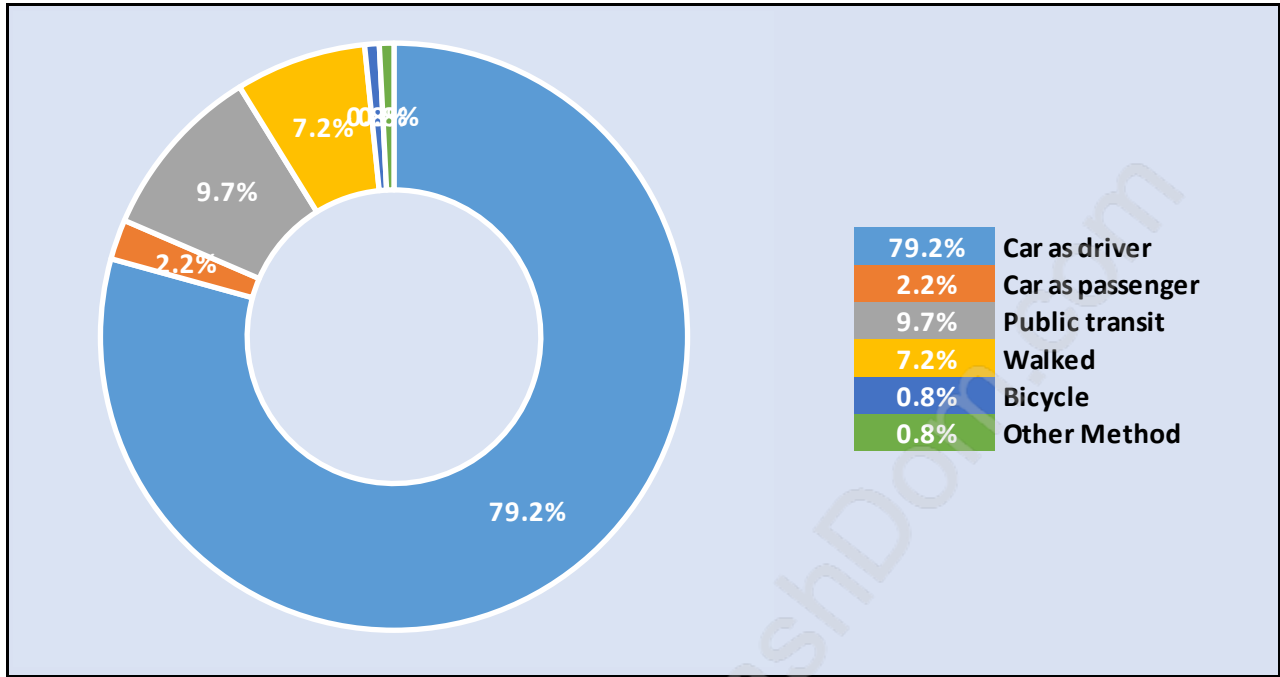

Total Number of Families - 607 / Average Persons per Family - 2.9

Households by Household Size in East Richmond

Total Number of Households - 850

Dwellings in East Richmond

Population Age 15+ in East Richmond

Labour Force by Occupation in East Richmond

Labour Force Participation in East Richmond

Travel To Work in (from) East Richmond

Occupied Dwellings by Structure Type in East Richmond

Dominant Bulding Type - Houses