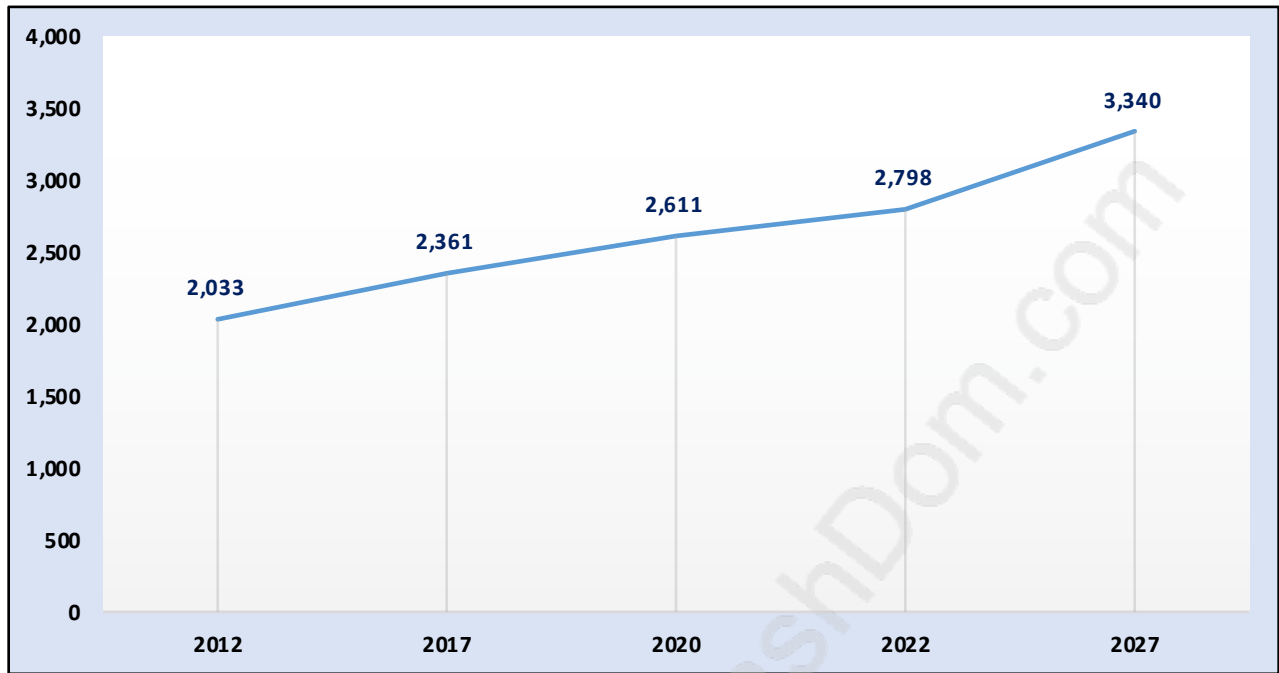

East Richmond

Population Trends in East Richmond

Population by Age in East Richmond

Population Age 15+ by Income Status in East Richmond

Total Population Age 15 - 2,121

Households by Income in East Richmond