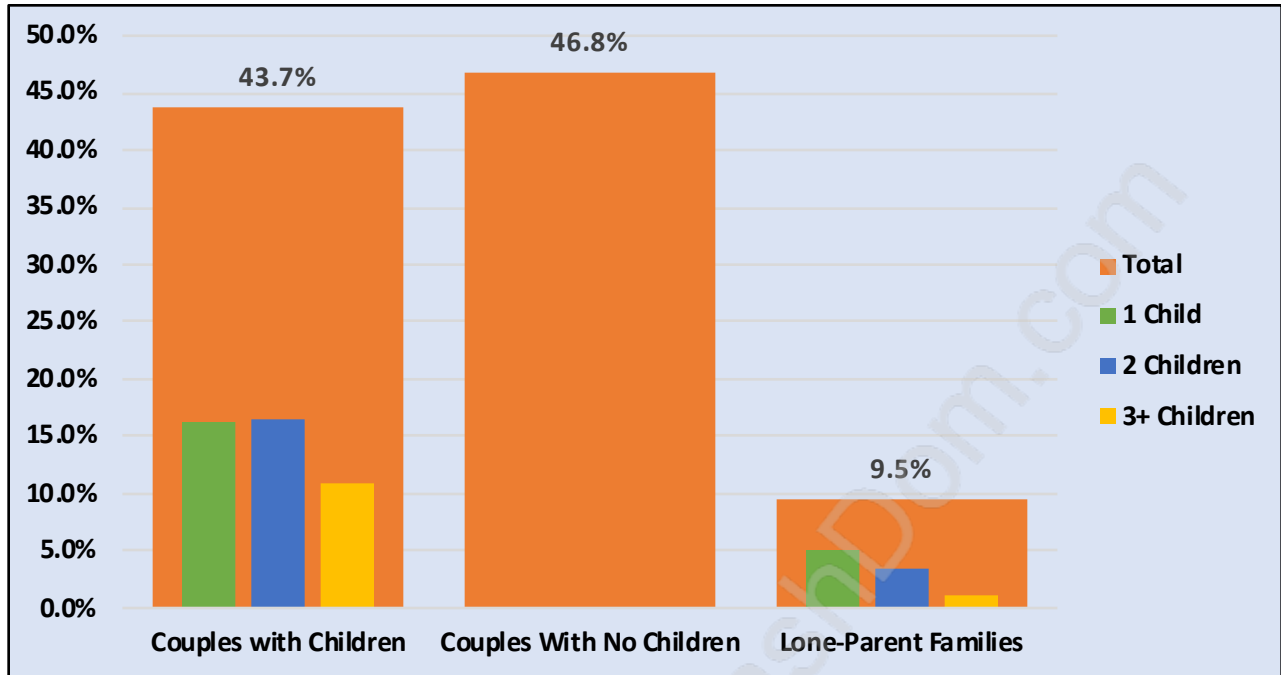

East Richmond

Population Trends in East Richmond

Population by Age in East Richmond

Population Age 15+ by Income Status in East Richmond

Total Population Age 15 - 2,121

Households by Income in East Richmond

Total Number of Households - 850 / Average Household Income - \$91,078

Families in East Richmond

Average Persons per Family - 2.9

Children at Home in East Richmond

Total Number of Children at Home - 591

Family Structure in East Richmond

Total Number of Families - 607 / Average Persons per Family - 2.9

Households by Household Size in East Richmond

Total Number of Households - 850

Dwellings in East Richmond

Population Age 15+ in East Richmond