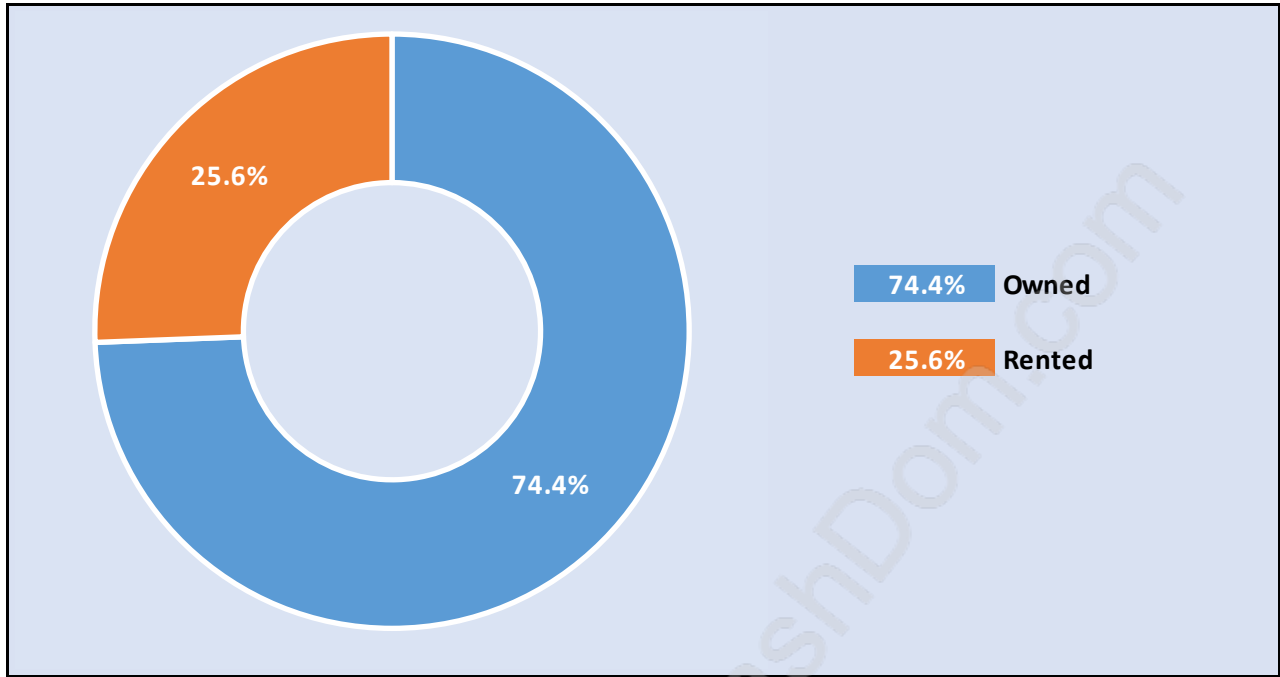

Total Number of Families - 607 / Average Persons per Family - 2.9

Households by Household Size in East Richmond

Total Number of Households - 850

Dwellings in East Richmond

Population Age 15+ in East Richmond

Labour Force by Occupation in East Richmond

Labour Force Participation in East Richmond

Travel To Work in (from) East Richmond

Occupied Dwellings by Structure Type in East Richmond

Dominant Bulding Type - Houses