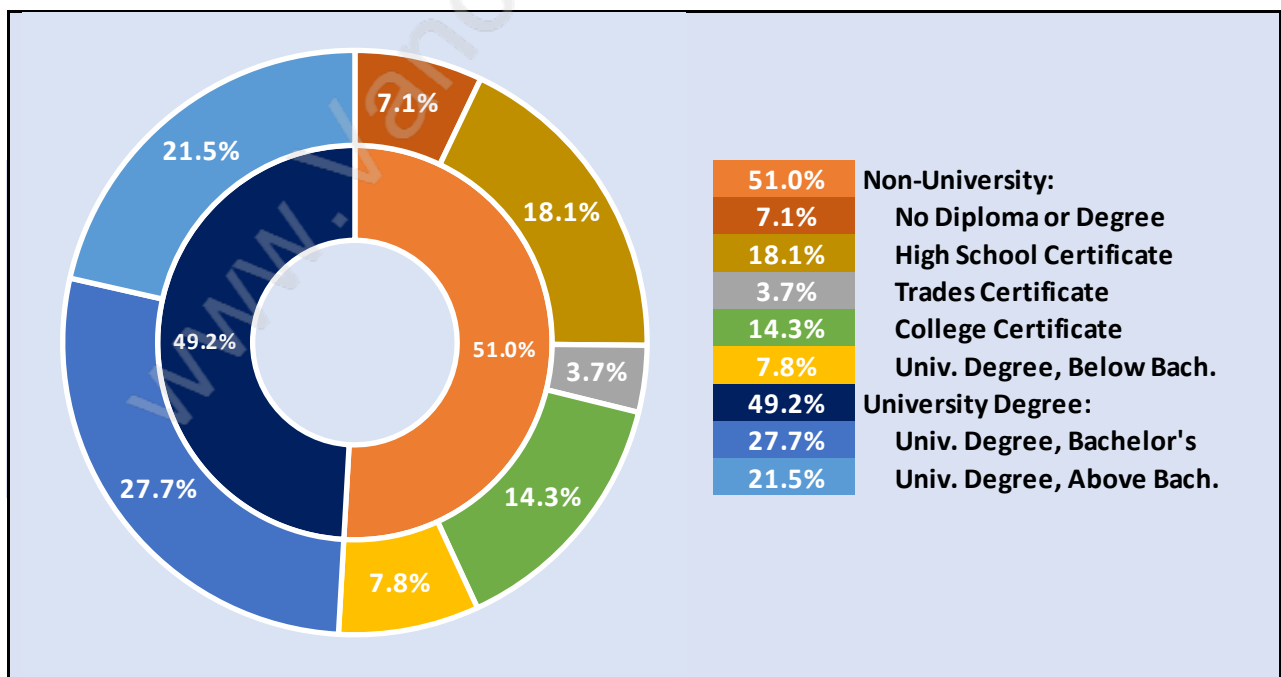

Households by Household Size in Edgemont

Total Number of Households - 1,834

Dwellings in Edgemont

Population Age 15+ in Edgemont

Labour Force by Occupation in Edgemont

Labour Force Participation in Edgemont