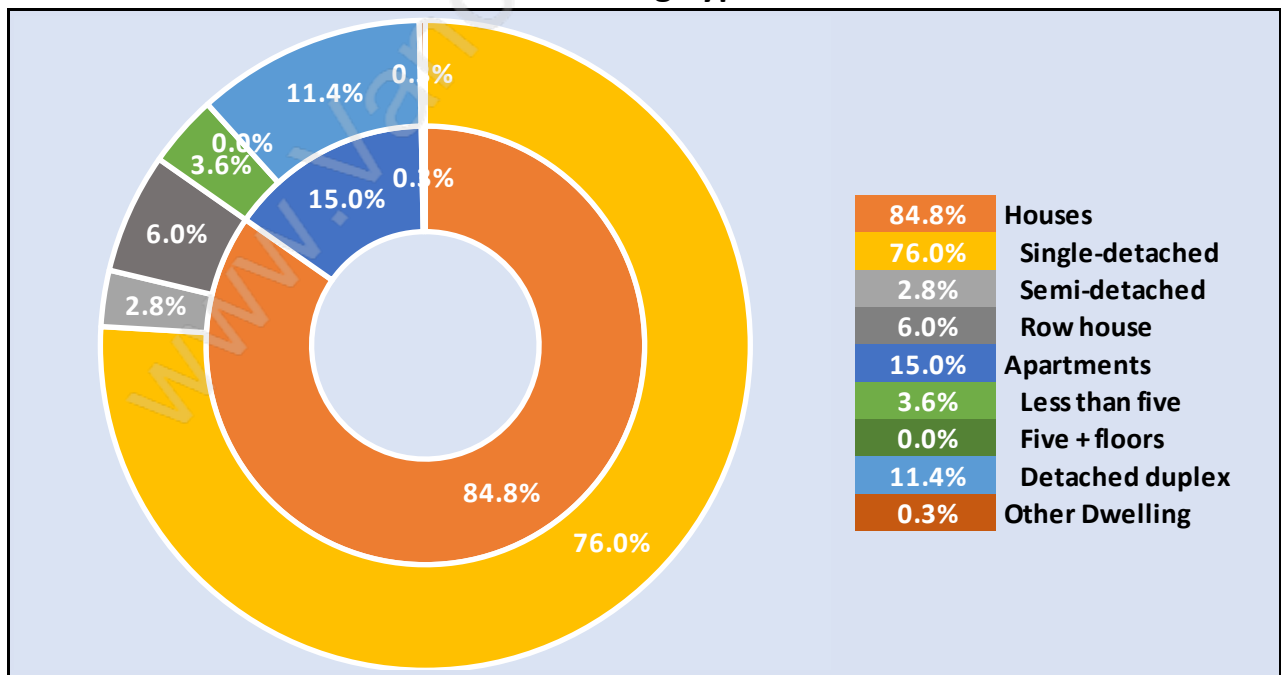

Population Trends in Edgemont

Population by Age in Edgemont

Population Age 15+ by Income Status in Edgemont

Total Population Age 15 - 4,391

Households by Income in Edgemont

Total Number of Households - 1,834 / Average Household Income - \$209,058

Families in Edgemont

Average Persons per Family - 3.2

Children at Home in Edgemont

Total Number of Children at Home - 1,896

Family Structure in Edgemont

Total Number of Families - 1,513 / Average Persons per Family - 3.2

Households by Household Size in Edgemont

Total Number of Households - 1,834

Dwellings in Edgemont

Population Age 15+ in Edgemont

Labour Force by Occupation in Edgemont

Labour Force Participation in Edgemont

Travel To Work in (from) Edgemont

Occupied Dwellings by Structure Type in Edgemont

Dominant Bulding Type - Houses

Private Dwellings by Period of Construction in Edgemont

Dominant Period of Construction - Before 1960