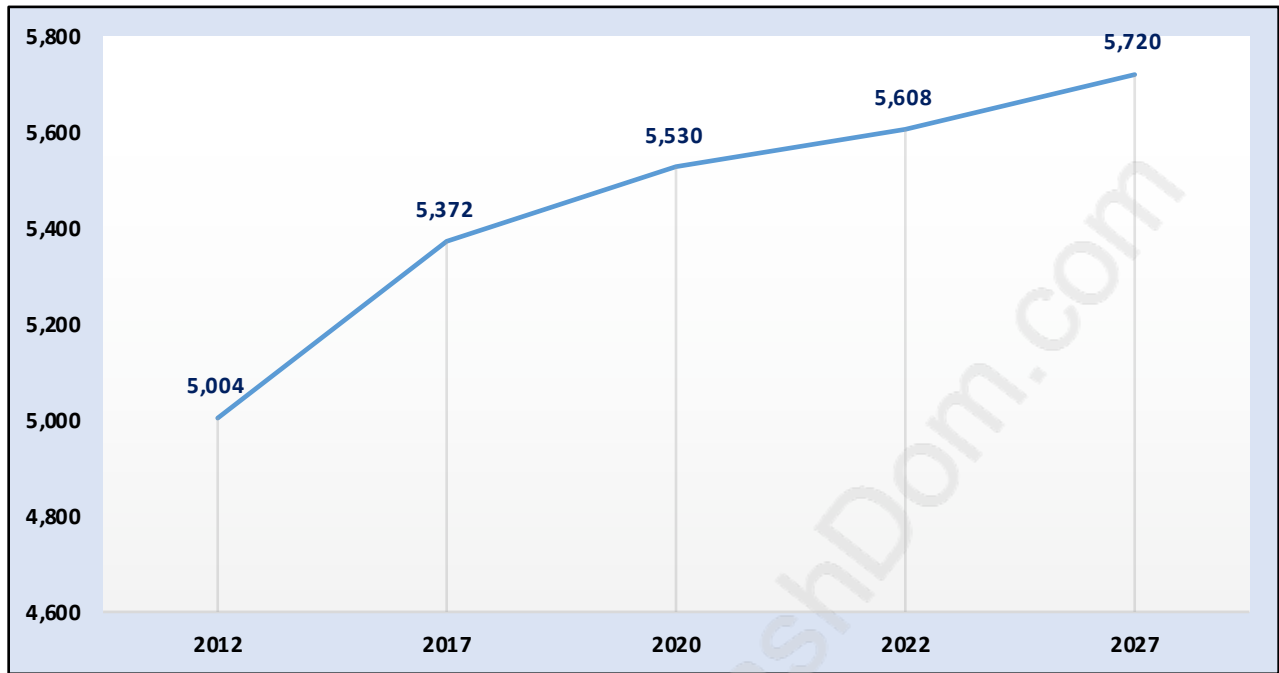

Population Trends in Edgemont

Population by Age in Edgemont

Population Age 15+ by Income Status in Edgemont

Total Population Age 15 - 4,391

Households by Income in Edgemont

Total Number of Households - 1,834 / Average Household Income - \$209,058

Families in Edgemont

Average Persons per Family - 3.2

Children at Home in Edgemont

Total Number of Children at Home - 1,896

Family Structure in Edgemont

Total Number of Families - 1,513 / Average Persons per Family - 3.2