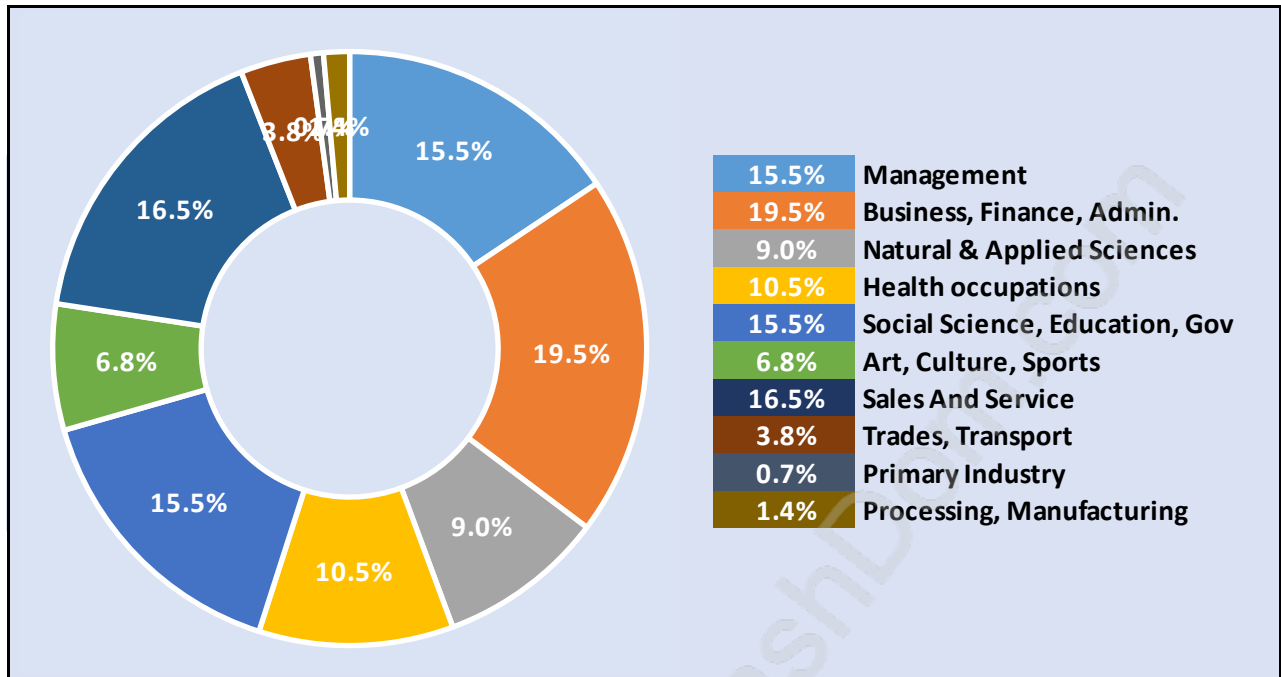

Households by Household Size in Edgemont

Total Number of Households - 1,834

Dwellings in Edgemont

Population Age 15+ in Edgemont

Labour Force by Occupation in Edgemont

Labour Force Participation in Edgemont