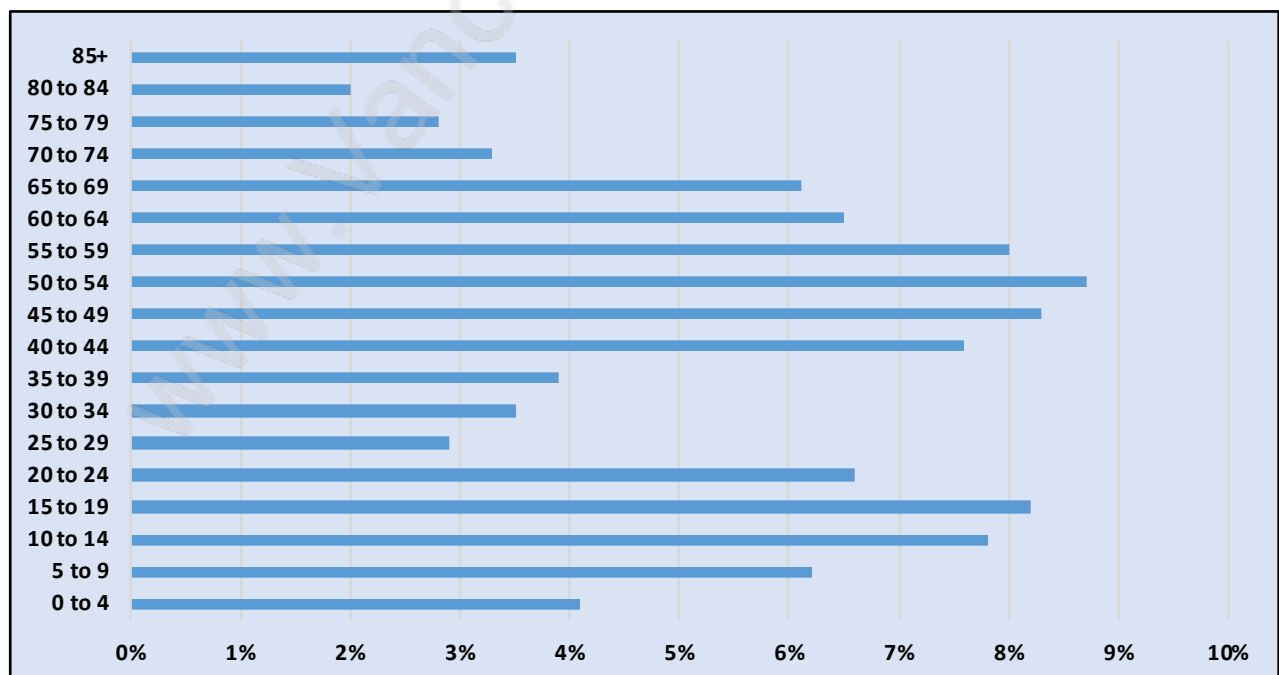

Population Trends in Edgemont

Population by Age in Edgemont

Population Age 15+ by Income Status in Edgemont

Total Population Age 15 - 4,391

Households by Income in Edgemont

Total Number of Households - 1,834 / Average Household Income - \$209,058

Families in Edgemont

Average Persons per Family - 3.2

Children at Home in Edgemont

Total Number of Children at Home - 1,896

Family Structure in Edgemont

Total Number of Families - 1,513 / Average Persons per Family - 3.2