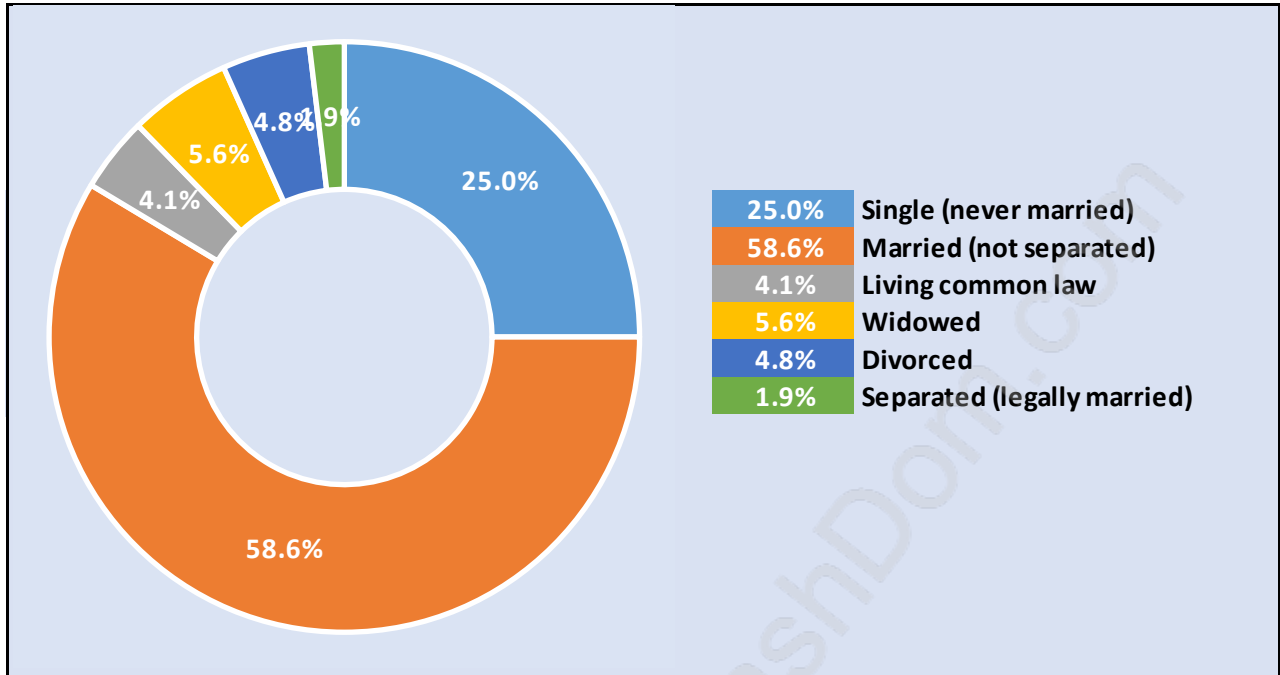

Population Trends in Edgemont

Population by Age in Edgemont

Population Age 15+ by Income Status in Edgemont

Total Population Age 15 - 4,391

Households by Income in Edgemont

Total Number of Households - 1,834 / Average Household Income - \$209,058

Families in Edgemont

Average Persons per Family - 3.2

Children at Home in Edgemont

Total Number of Children at Home - 1,896

Family Structure in Edgemont

Total Number of Families - 1,513 / Average Persons per Family - 3.2

Households by Household Size in Edgemont

Total Number of Households - 1,834

Dwellings in Edgemont

Population Age 15+ in Edgemont

Labour Force by Occupation in Edgemont

Labour Force Participation in Edgemont