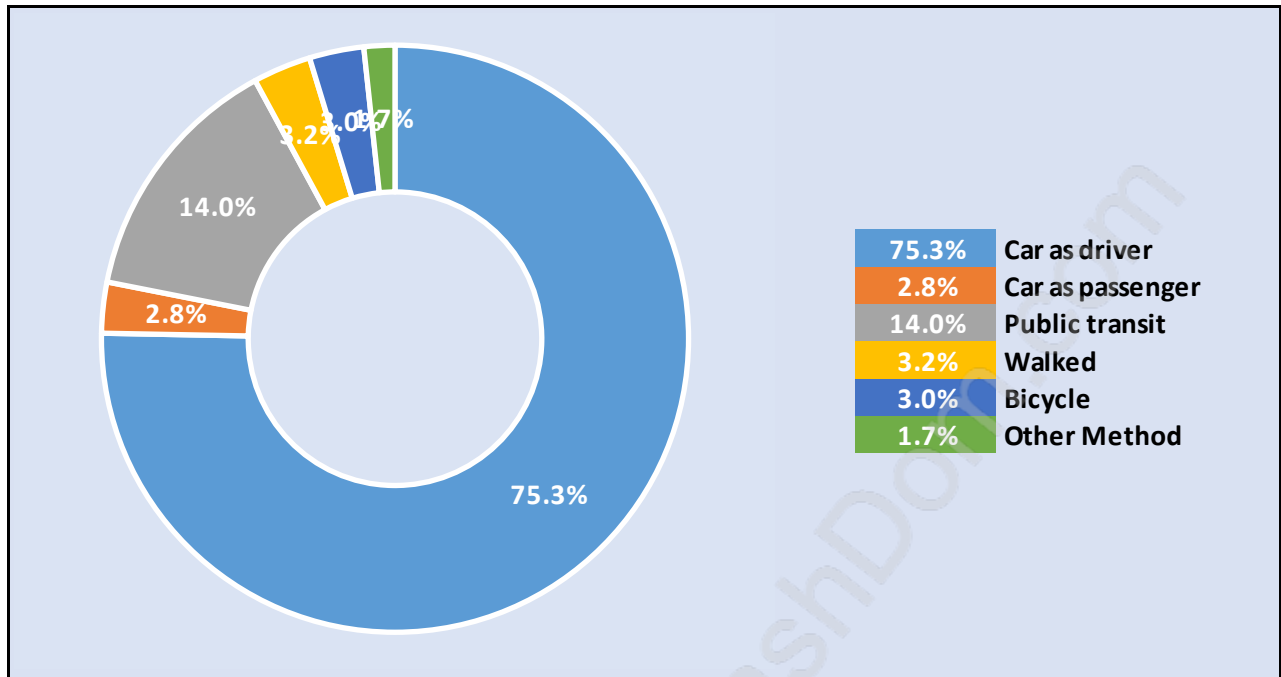

Households by Household Size in Edgemont

Total Number of Households - 1,834

Dwellings in Edgemont

Population Age 15+ in Edgemont

Labour Force by Occupation in Edgemont

Labour Force Participation in Edgemont

Travel To Work in (from) Edgemont

Occupied Dwellings by Structure Type in Edgemont

Dominant Bulding Type - Houses

Private Dwellings by Period of Construction in Edgemont

Dominant Period of Construction - Before 1960