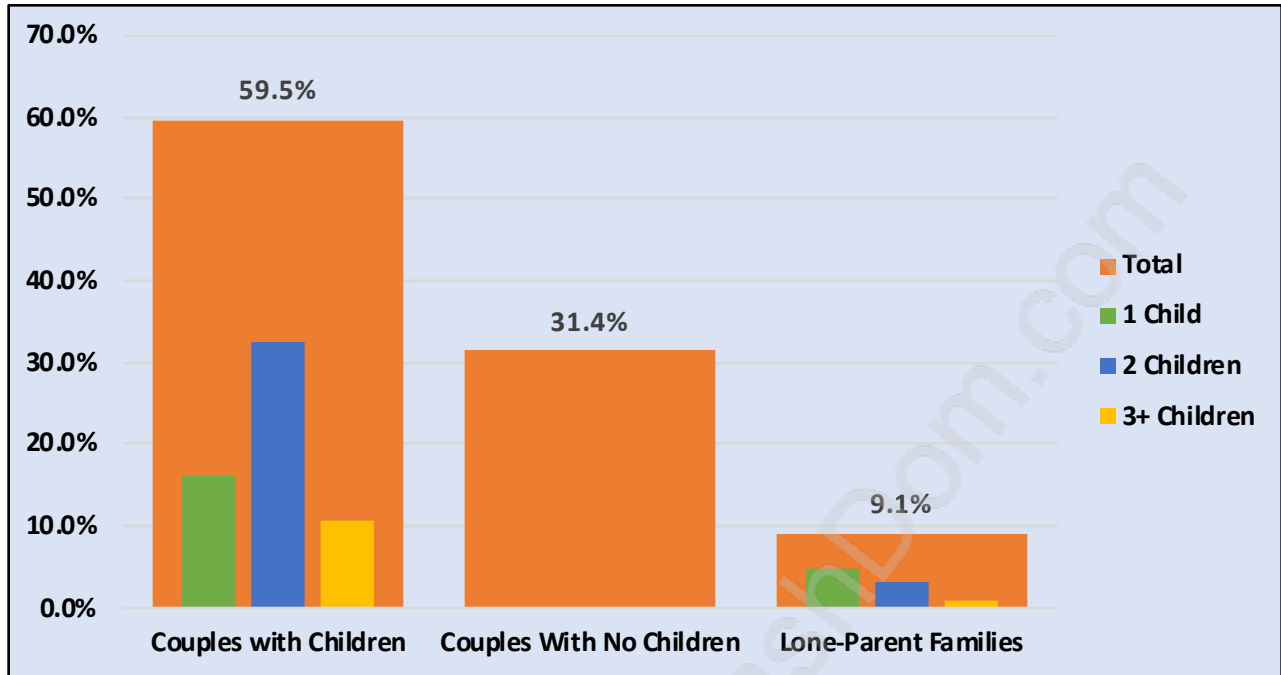

Population Trends in Edgemont

Population by Age in Edgemont

Population Age 15+ by Income Status in Edgemont

Total Population Age 15 - 4,391

Households by Income in Edgemont

Total Number of Households - 1,834 / Average Household Income - \$209,058

Families in Edgemont

Average Persons per Family - 3.2

Children at Home in Edgemont

Total Number of Children at Home - 1,896

Family Structure in Edgemont

Total Number of Families - 1,513 / Average Persons per Family - 3.2

Households by Household Size in Edgemont

Total Number of Households - 1,834

Dwellings in Edgemont

Population Age 15+ in Edgemont

Labour Force by Occupation in Edgemont

Labour Force Participation in Edgemont