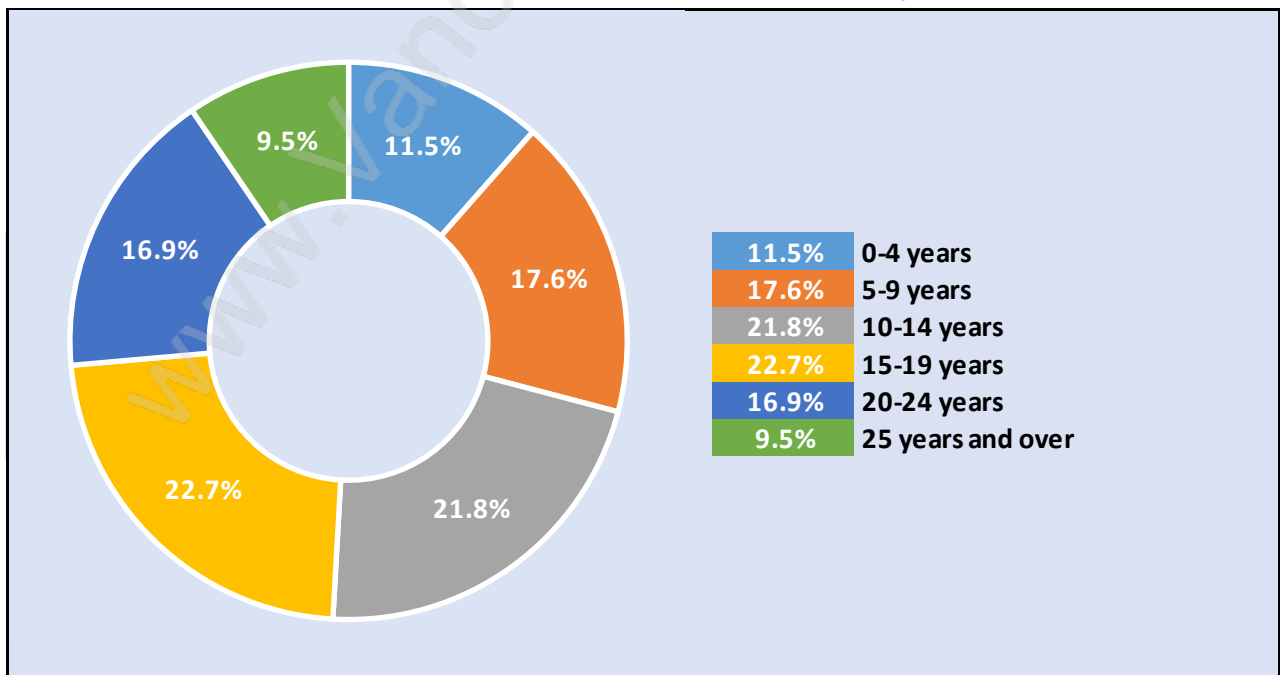

Population Trends in Edgemont

Population by Age in Edgemont

Population Age 15+ by Income Status in Edgemont

Total Population Age 15 - 4,391

Households by Income in Edgemont

Total Number of Households - 1,834 / Average Household Income - \$209,058

Families in Edgemont

Average Persons per Family - 3.2

Children at Home in Edgemont

Total Number of Children at Home - 1,896

Family Structure in Edgemont

Total Number of Families - 1,513 / Average Persons per Family - 3.2