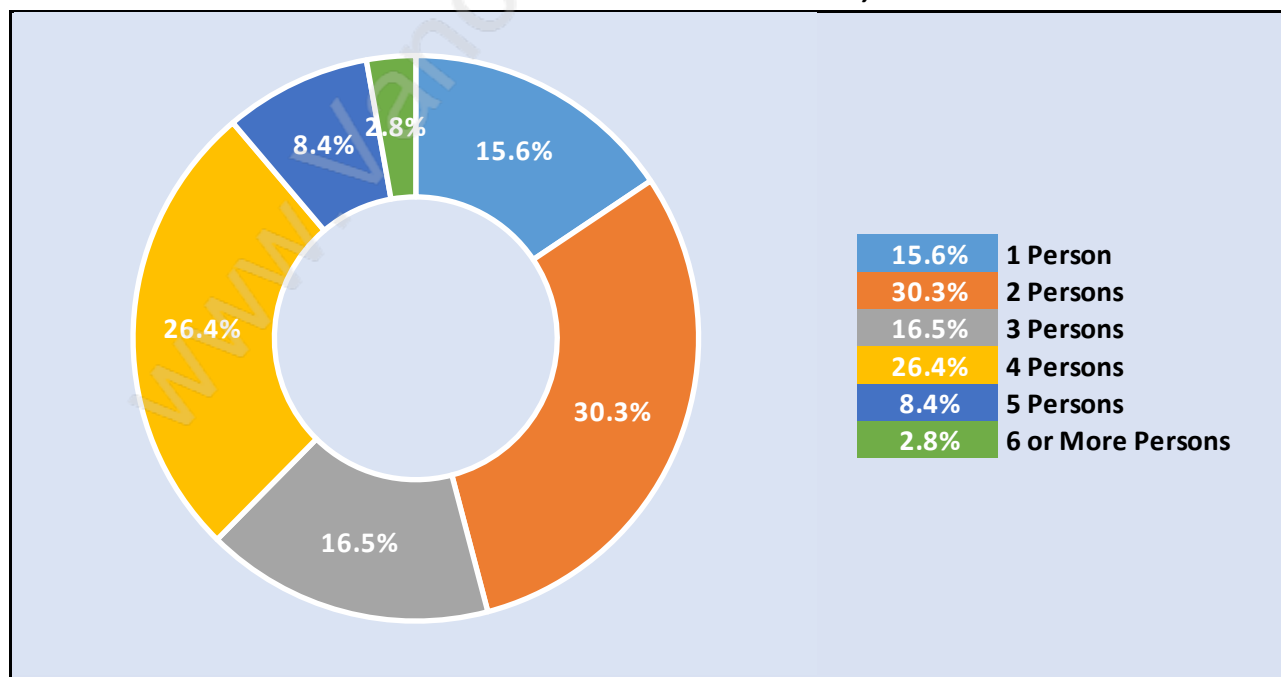

Population Trends in Edgemont

Population by Age in Edgemont

Population Age 15+ by Income Status in Edgemont

Total Population Age 15 - 4,391

Households by Income in Edgemont

Total Number of Households - 1,834 / Average Household Income - \$209,058

Families in Edgemont

Average Persons per Family - 3.2

Children at Home in Edgemont

Total Number of Children at Home - 1,896

Family Structure in Edgemont

Total Number of Families - 1,513 / Average Persons per Family - 3.2

Households by Household Size in Edgemont

Total Number of Households - 1,834

Dwellings in Edgemont

Population Age 15+ in Edgemont

Labour Force by Occupation in Edgemont

Labour Force Participation in Edgemont