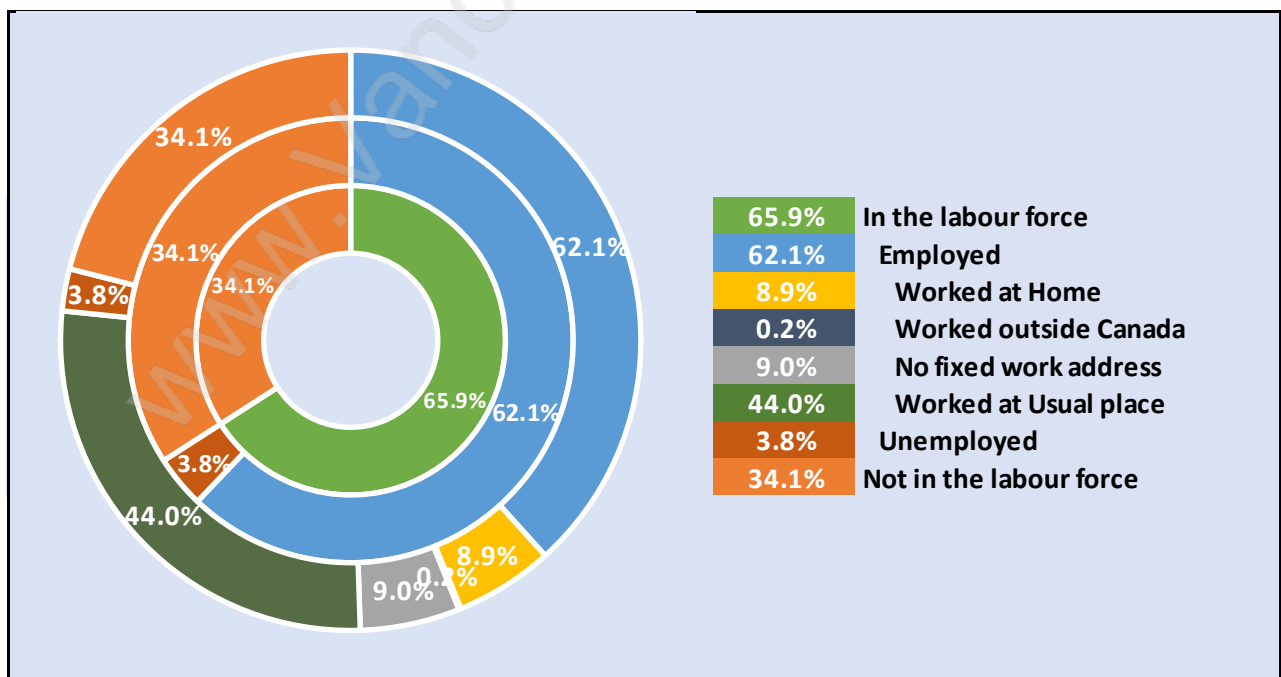

Households by Household Size in Edgemont

Total Number of Households - 1,834

Dwellings in Edgemont

Population Age 15+ in Edgemont

Labour Force by Occupation in Edgemont

Labour Force Participation in Edgemont

Travel To Work in (from) Edgemont

Occupied Dwellings by Structure Type in Edgemont

Dominant Bulding Type - Houses

Private Dwellings by Period of Construction in Edgemont

Dominant Period of Construction - Before 1960