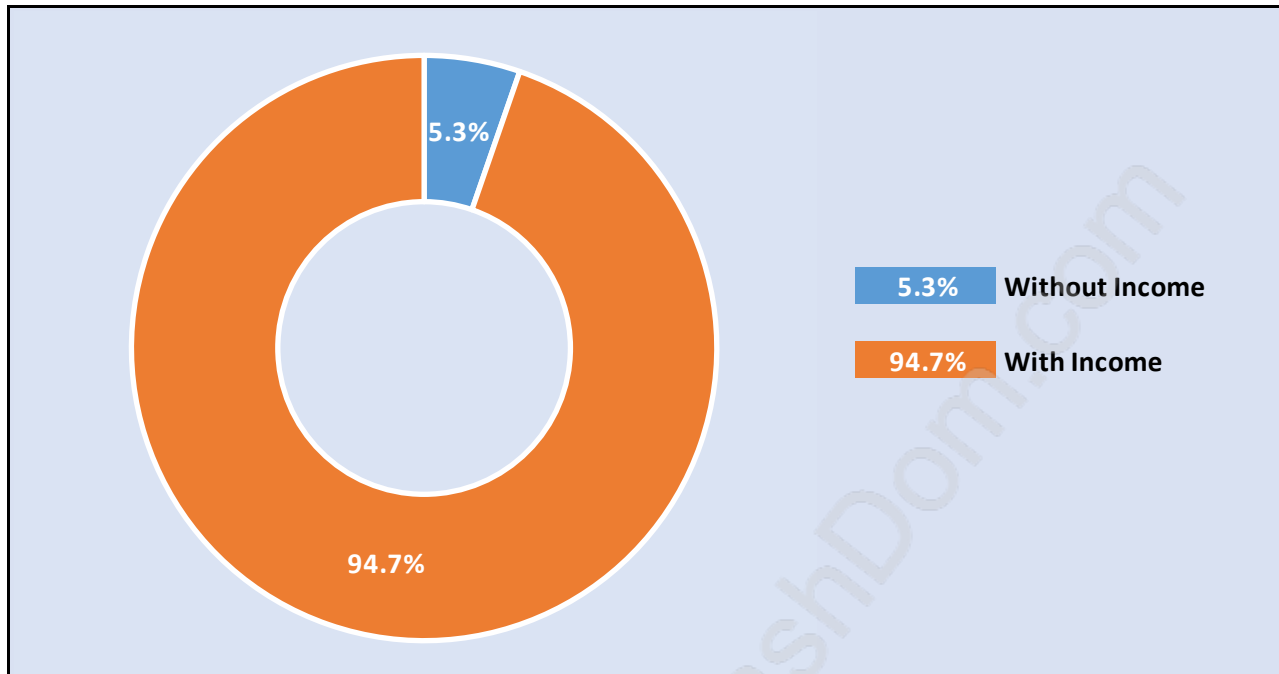

Population Trends in Edgemont

Population by Age in Edgemont

Population Age 15+ by Income Status in Edgemont

Total Population Age 15 - 4,391

Households by Income in Edgemont

Total Number of Households - 1,834 / Average Household Income - \$209,058

Families in Edgemont

Average Persons per Family - 3.2

Children at Home in Edgemont

Total Number of Children at Home - 1,896

Family Structure in Edgemont

Total Number of Families - 1,513 / Average Persons per Family - 3.2