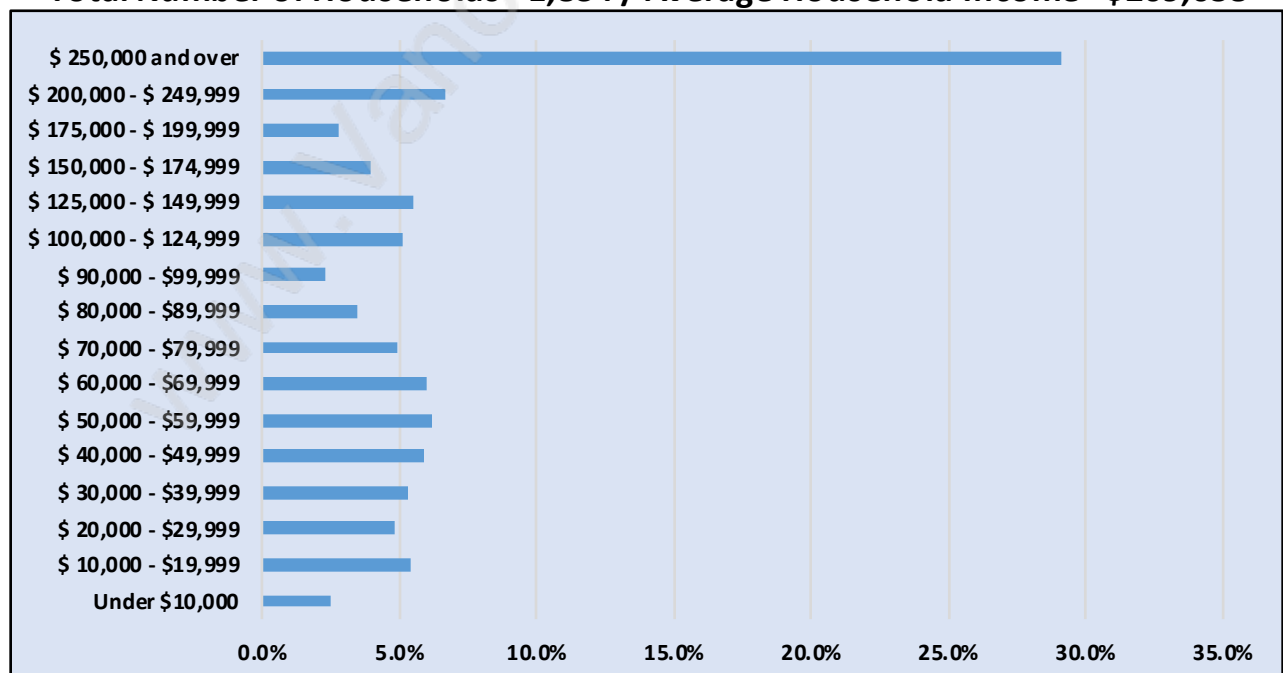

Population Trends in Edgemont

Population by Age in Edgemont

Population Age 15+ by Income Status in Edgemont

Total Population Age 15 - 4,391

Households by Income in Edgemont

Total Number of Households - 1,834 / Average Household Income - \$209,058

Families in Edgemont

Average Persons per Family - 3.2

Children at Home in Edgemont

Total Number of Children at Home - 1,896

Family Structure in Edgemont

Total Number of Families - 1,513 / Average Persons per Family - 3.2