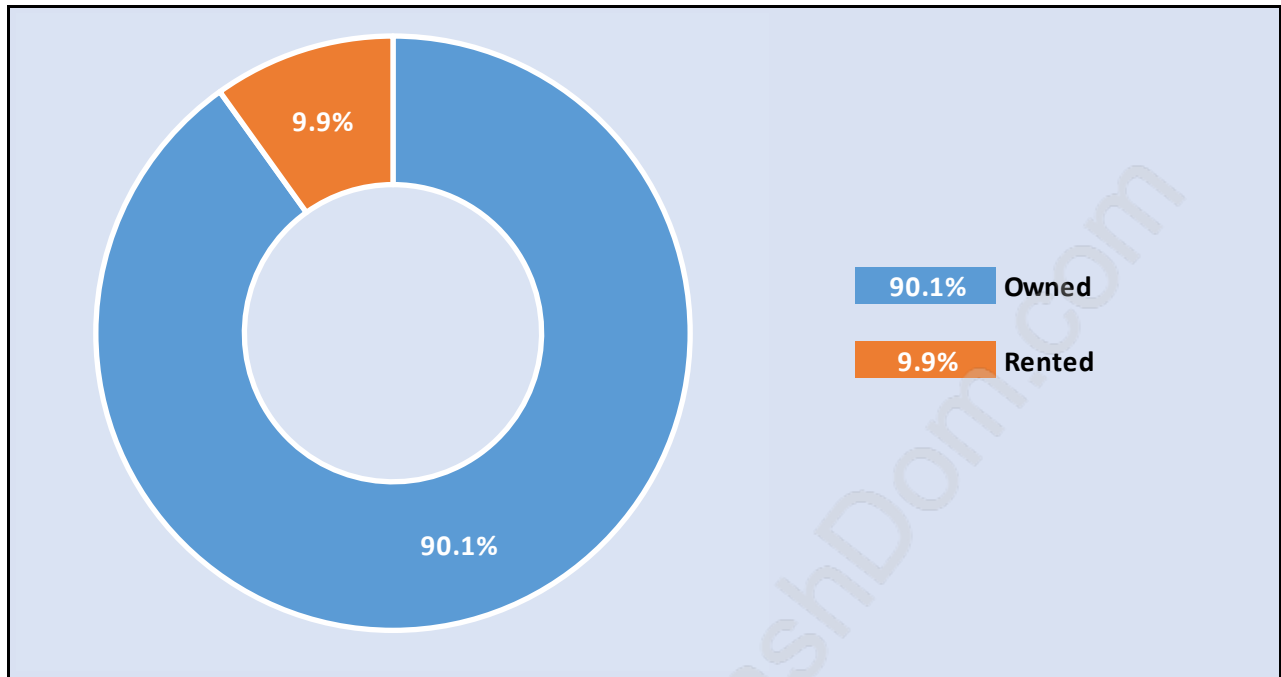

Population Trends in Edgemont

Population by Age in Edgemont

Population Age 15+ by Income Status in Edgemont

Total Population Age 15 - 4,391

Households by Income in Edgemont

Total Number of Households - 1,834 / Average Household Income - \$209,058

Families in Edgemont

Average Persons per Family - 3.2

Children at Home in Edgemont

Total Number of Children at Home - 1,896

Family Structure in Edgemont

Total Number of Families - 1,513 / Average Persons per Family - 3.2

Households by Household Size in Edgemont

Total Number of Households - 1,834

Dwellings in Edgemont

Population Age 15+ in Edgemont

Labour Force by Occupation in Edgemont

Labour Force Participation in Edgemont