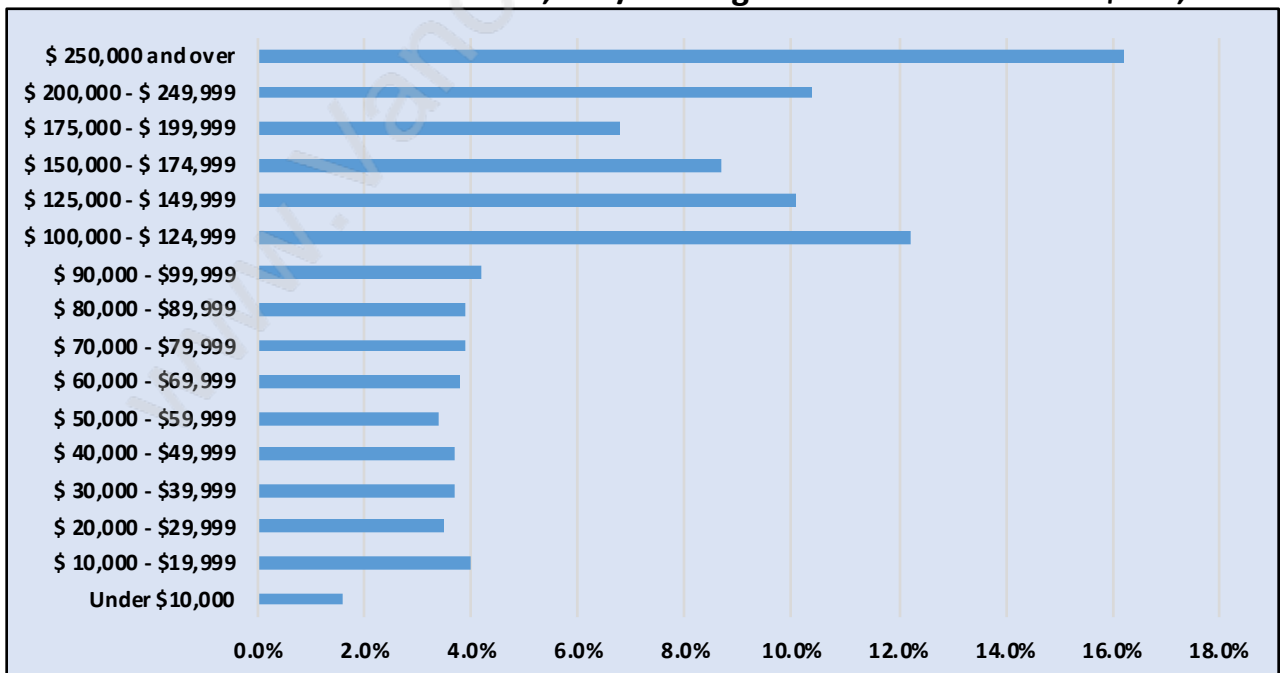

Households by Income in Elgin Chantrell

Total Number of Households - 3,501 / Average Household Income - $173,816