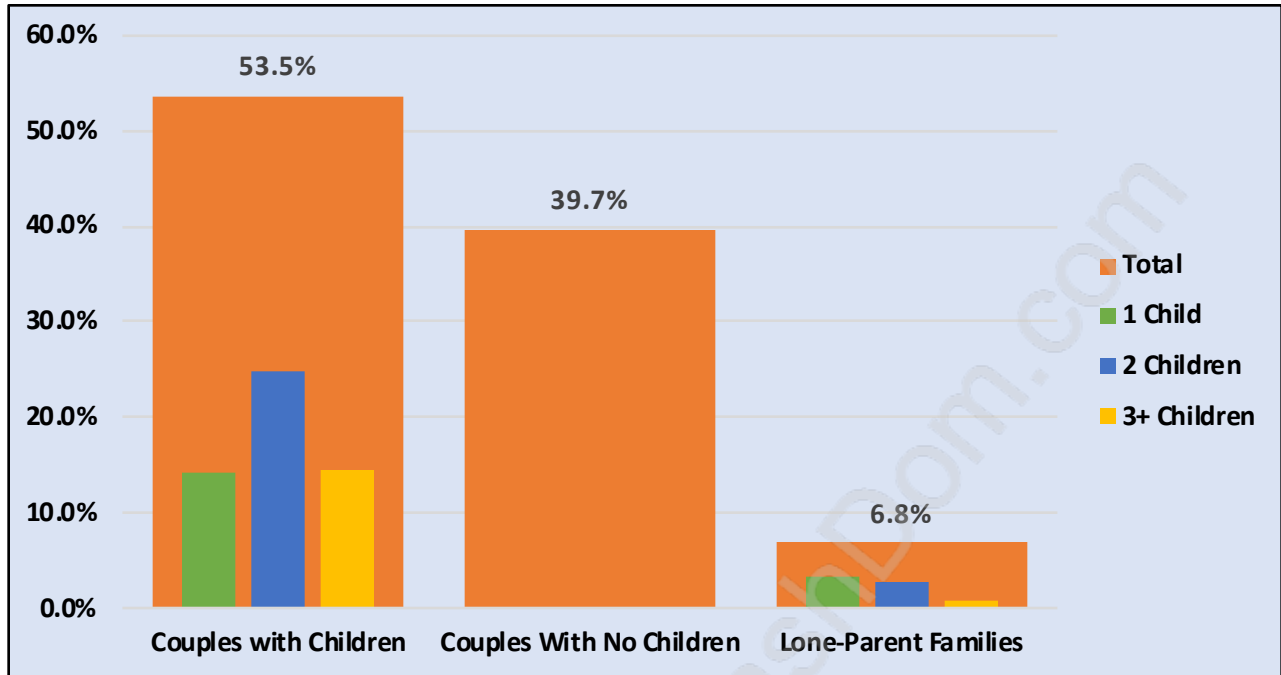

Family Structure in Elgin Chantrell

Total Number of Families - 2,891 / Average Persons per Family - 3.2