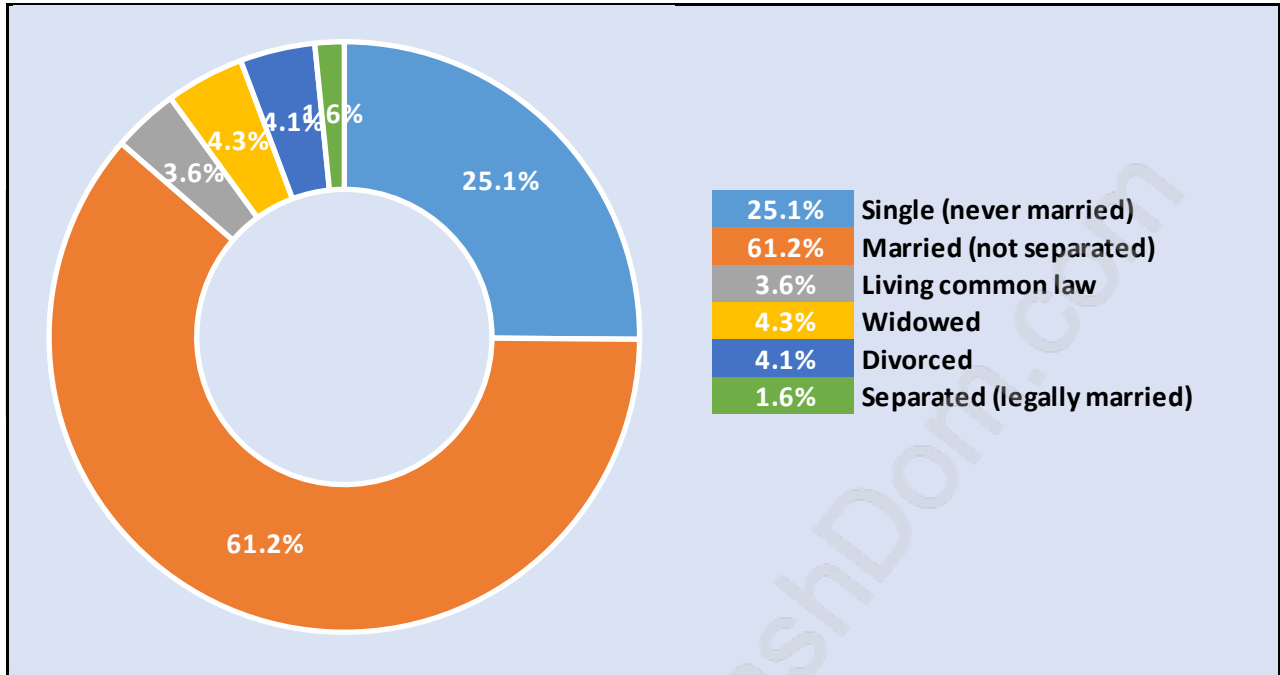

Elgin Chantrell

July 2018

Population Trends in Elgin Chantrell

Population by Age in Elgin Chantrell

Population Age 15+ by Income Status in Elgin Chantrell

Total Population Age 15 - 8,955

Households by Income in Elgin Chantrell

Total Number of Households - 3,501 / Average Household Income - \$173,816

Families in Elgin Chantrell

Average Persons per Family - 3.2

Children at Home in Elgin Chantrell

Total Number of Children at Home - 3,637