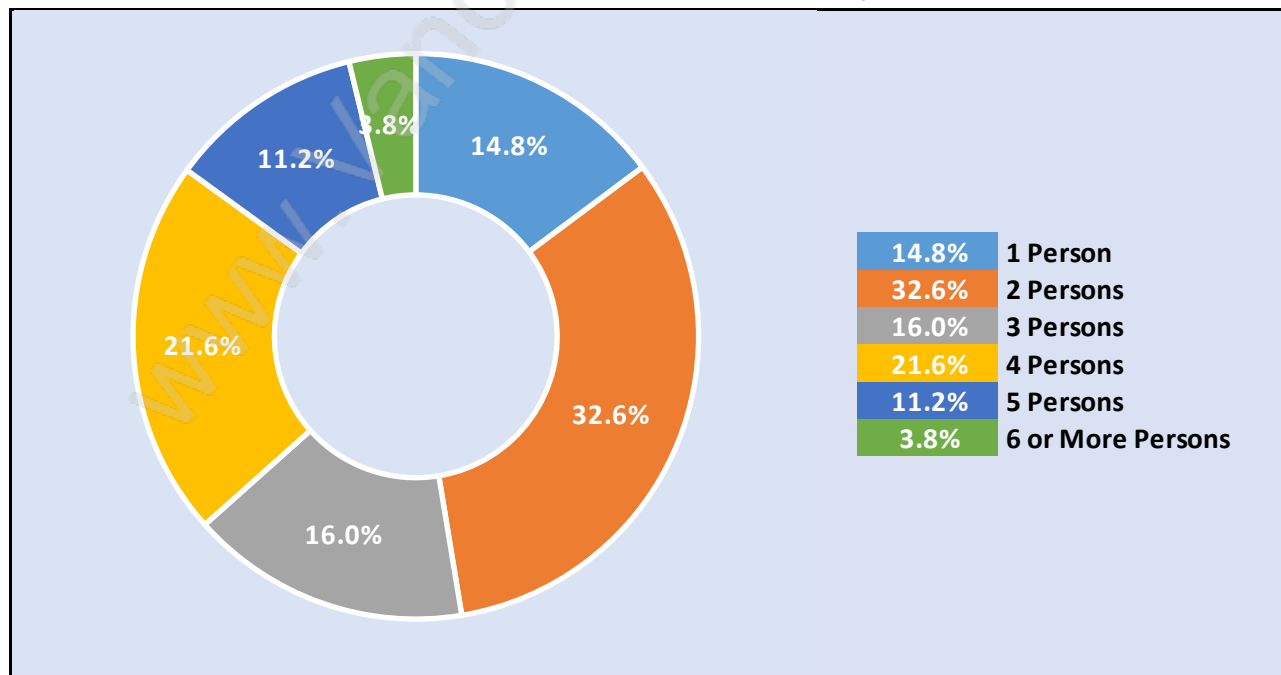

Households by Household Size in Elgin Chantrell

Total Number of Households - 3,501