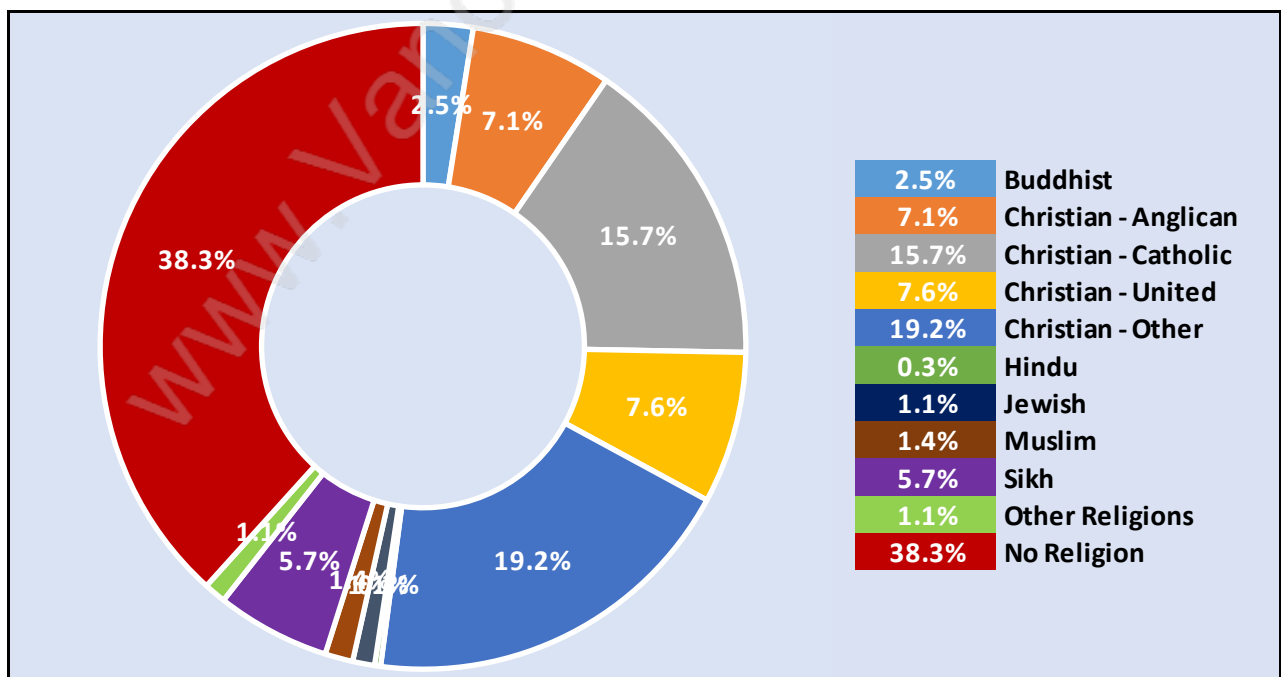

Population Age 15+ in Elgin Chantrell

Labour Force by Occupation in Elgin Chantrell

Labour Force Participation in Elgin Chantrell

Travel To Work in (from) Elgin Chantrell

Occupied Dwellings by Structure Type in Elgin Chantrell

Dominant Bulding Type - Houses

Private Dwellings by Period of Construction in Elgin Chantrell

Dominant Period of Construction - 1991-2000

Population by Religion in Elgin Chantrell

Population by Home Languages in Elgin Chantrell