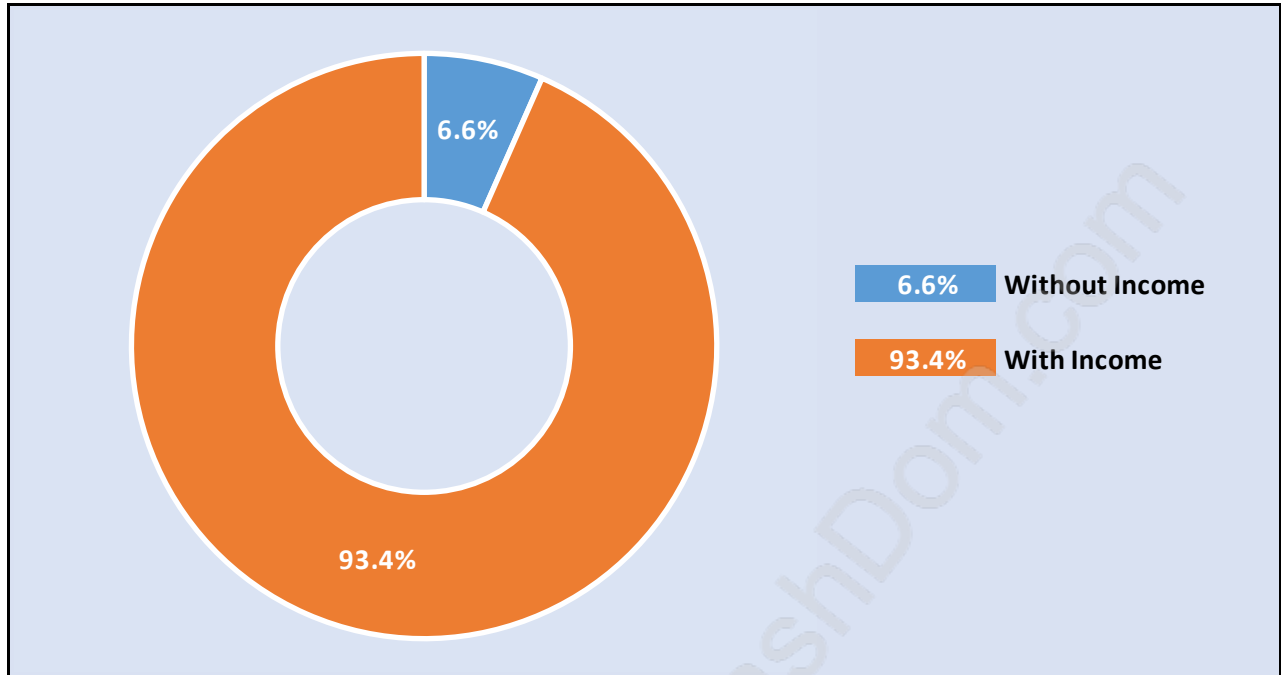

Elgin Chantrell

July 2018

Population Trends in Elgin Chantrell

Population by Age in Elgin Chantrell

Population Age 15+ by Income Status in Elgin Chantrell

Total Population Age 15 - 8,955

Households by Income in Elgin Chantrell