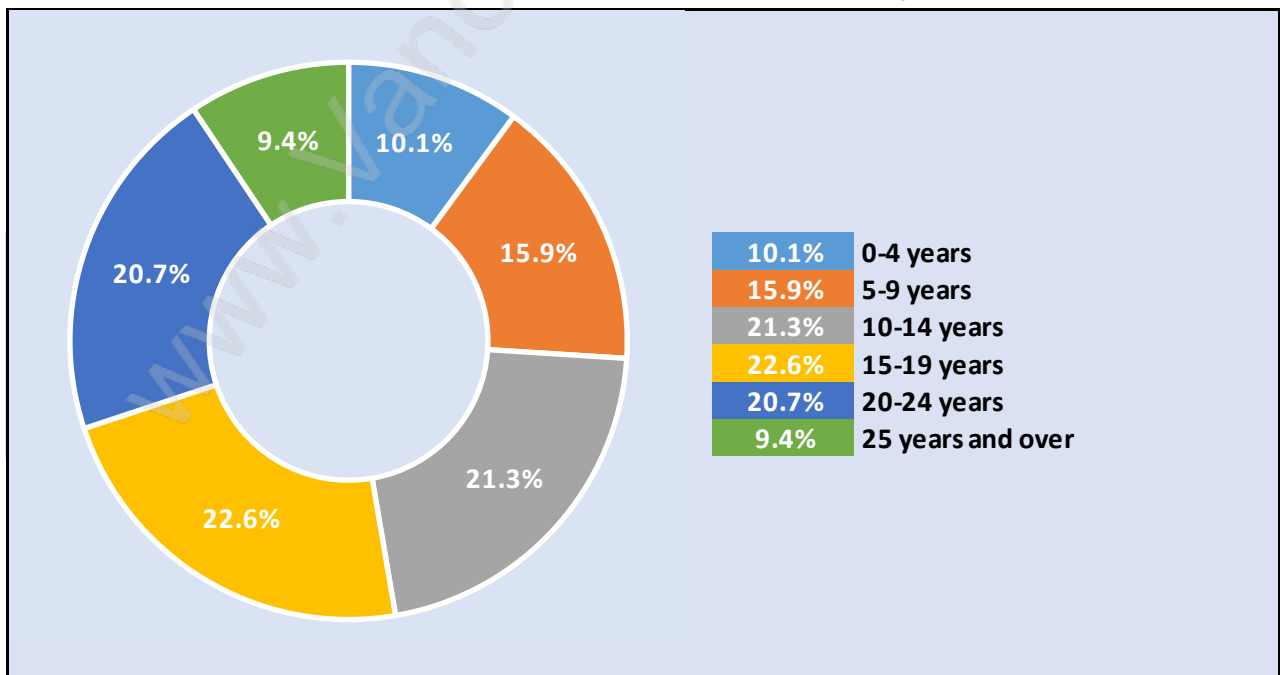

Elgin Chantrell

July 2018

Population Trends in Elgin Chantrell

Population by Age in Elgin Chantrell

Population Age 15+ by Income Status in Elgin Chantrell

Total Population Age 15 - 8,955

Households by Income in Elgin Chantrell

Total Number of Households - 3,501 / Average Household Income - \$173,816

Families in Elgin Chantrell

Average Persons per Family - 3.2

Children at Home in Elgin Chantrell

Total Number of Children at Home - 3,637