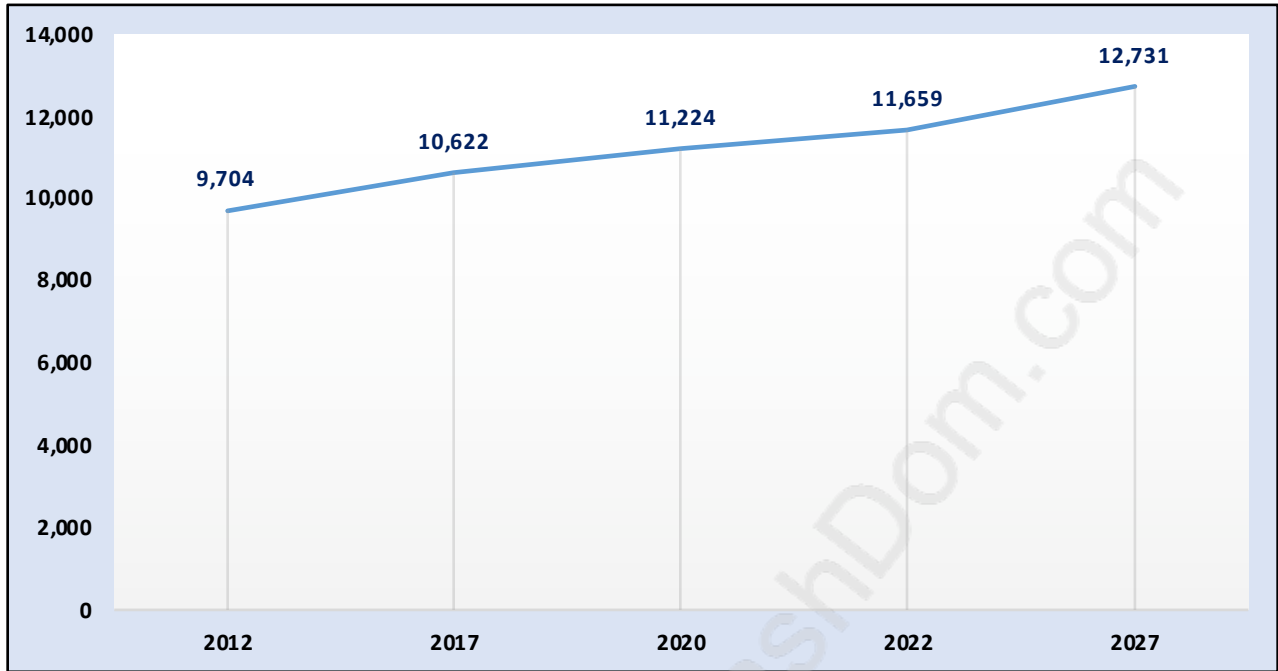

Elgin Chantrell

July 2018

Population Trends in Elgin Chantrell

Population by Age in Elgin Chantrell

Population Age 15+ by Income Status in Elgin Chantrell

Total Population Age 15 - 8,955

Households by Income in Elgin Chantrell