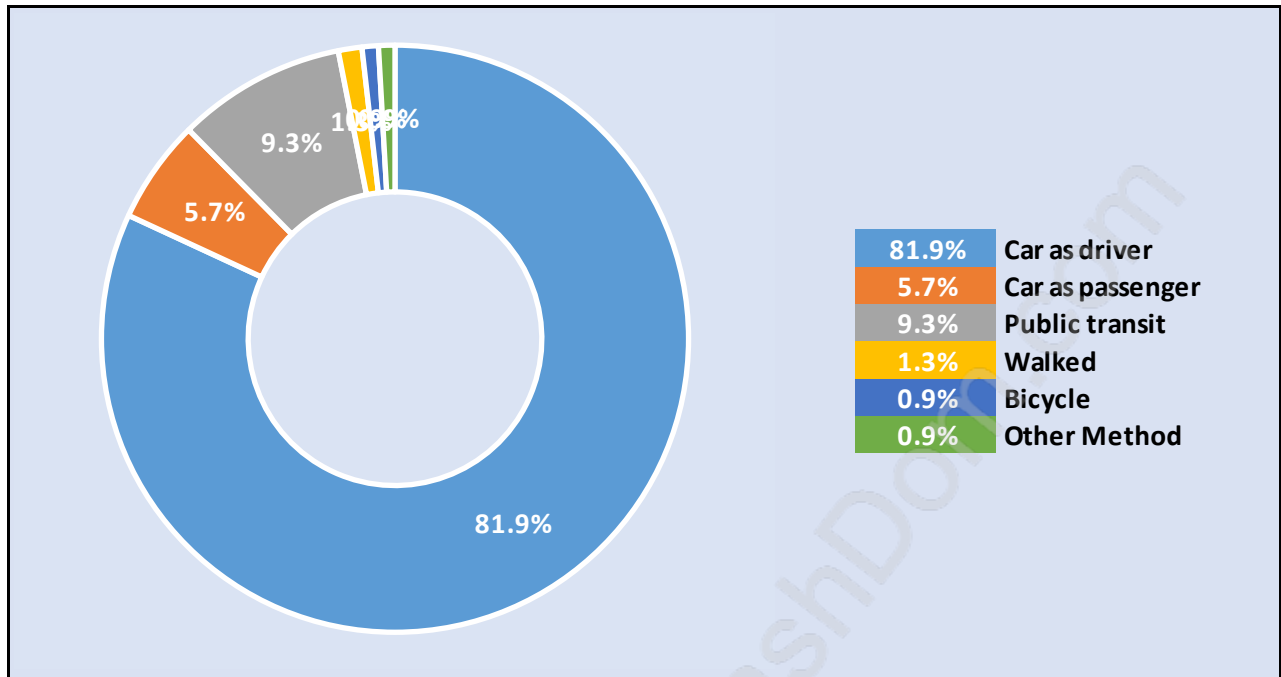

Population Age 15+ in Elgin Chantrell

Labour Force by Occupation in Elgin Chantrell

Labour Force Participation in Elgin Chantrell

Travel To Work in (from) Elgin Chantrell

Occupied Dwellings by Structure Type in Elgin Chantrell

Dominant Bulding Type - Houses

Private Dwellings by Period of Construction in Elgin Chantrell

Dominant Period of Construction - 1991-2000

Population by Religion in Elgin Chantrell

Population by Home Languages in Elgin Chantrell