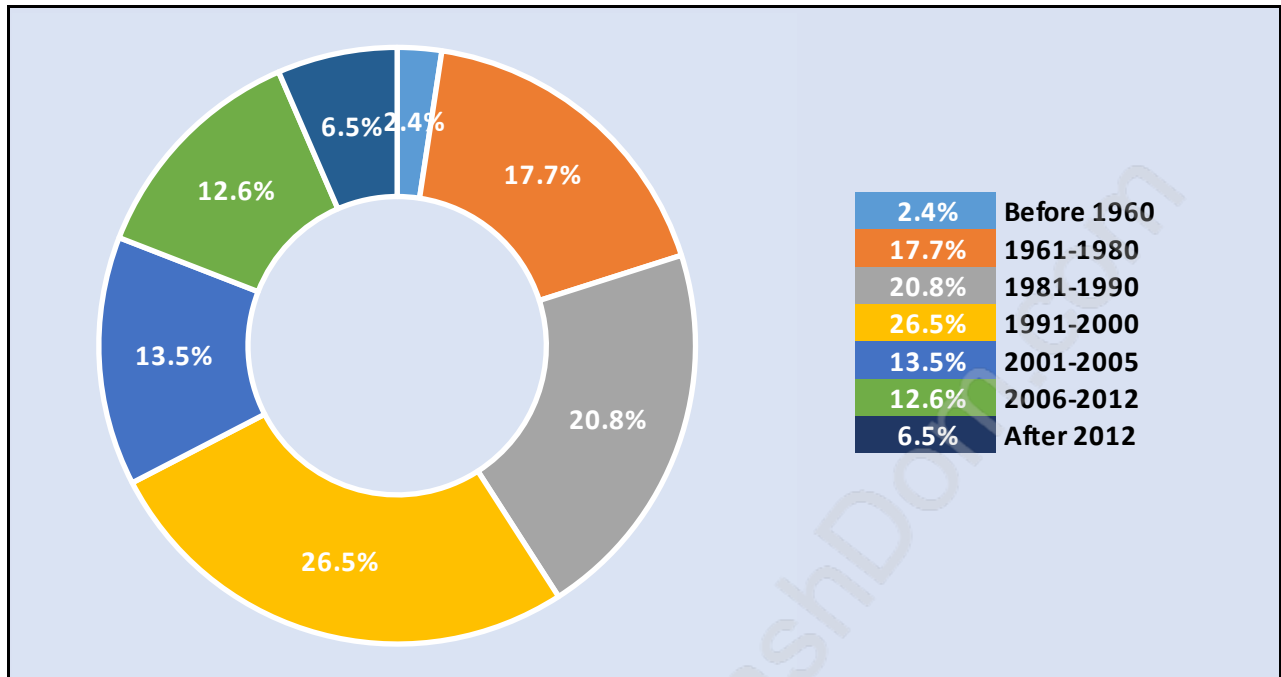

Population Age 15+ in Elgin Chantrell

Labour Force by Occupation in Elgin Chantrell

Labour Force Participation in Elgin Chantrell

Travel To Work in (from) Elgin Chantrell

Occupied Dwellings by Structure Type in Elgin Chantrell

Dominant Bulding Type - Houses

Private Dwellings by Period of Construction in Elgin Chantrell

Dominant Period of Construction - 1991-2000

Population by Religion in Elgin Chantrell

Population by Home Languages in Elgin Chantrell