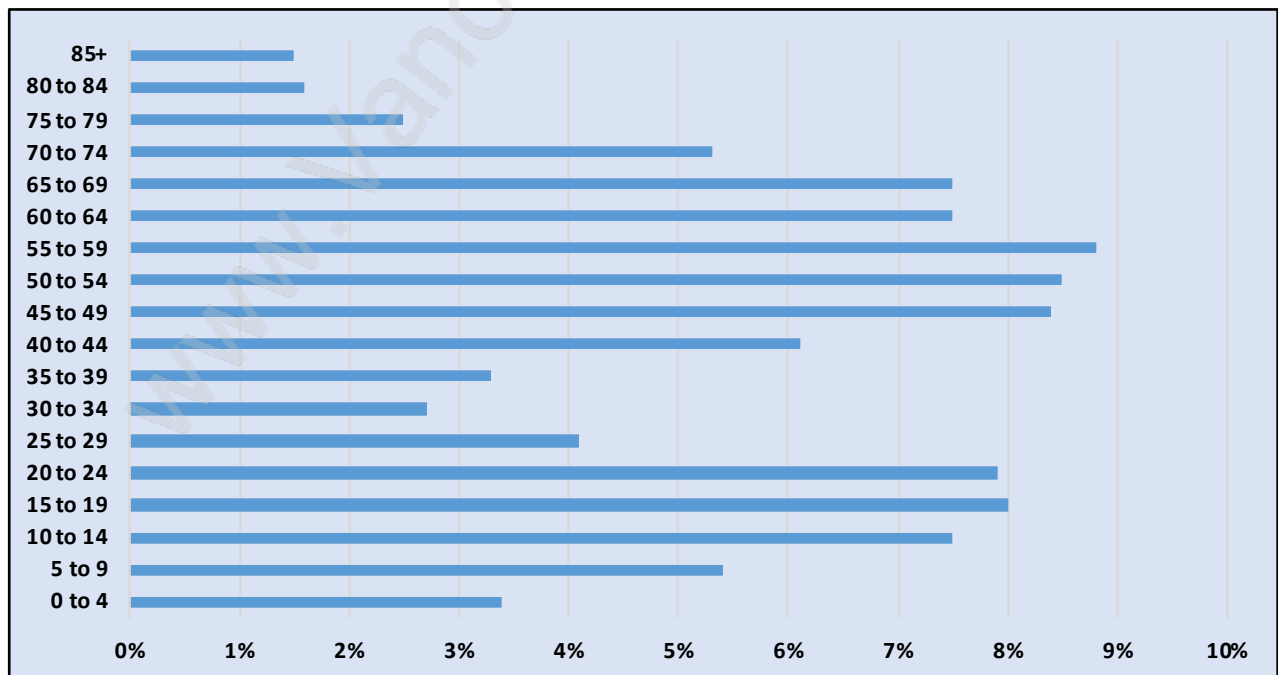

Elgin Chantrell

July 2018

Population Trends in Elgin Chantrell

Population by Age in Elgin Chantrell

Population Age 15+ by Income Status in Elgin Chantrell

Total Population Age 15 - 8,955

Households by Income in Elgin Chantrell