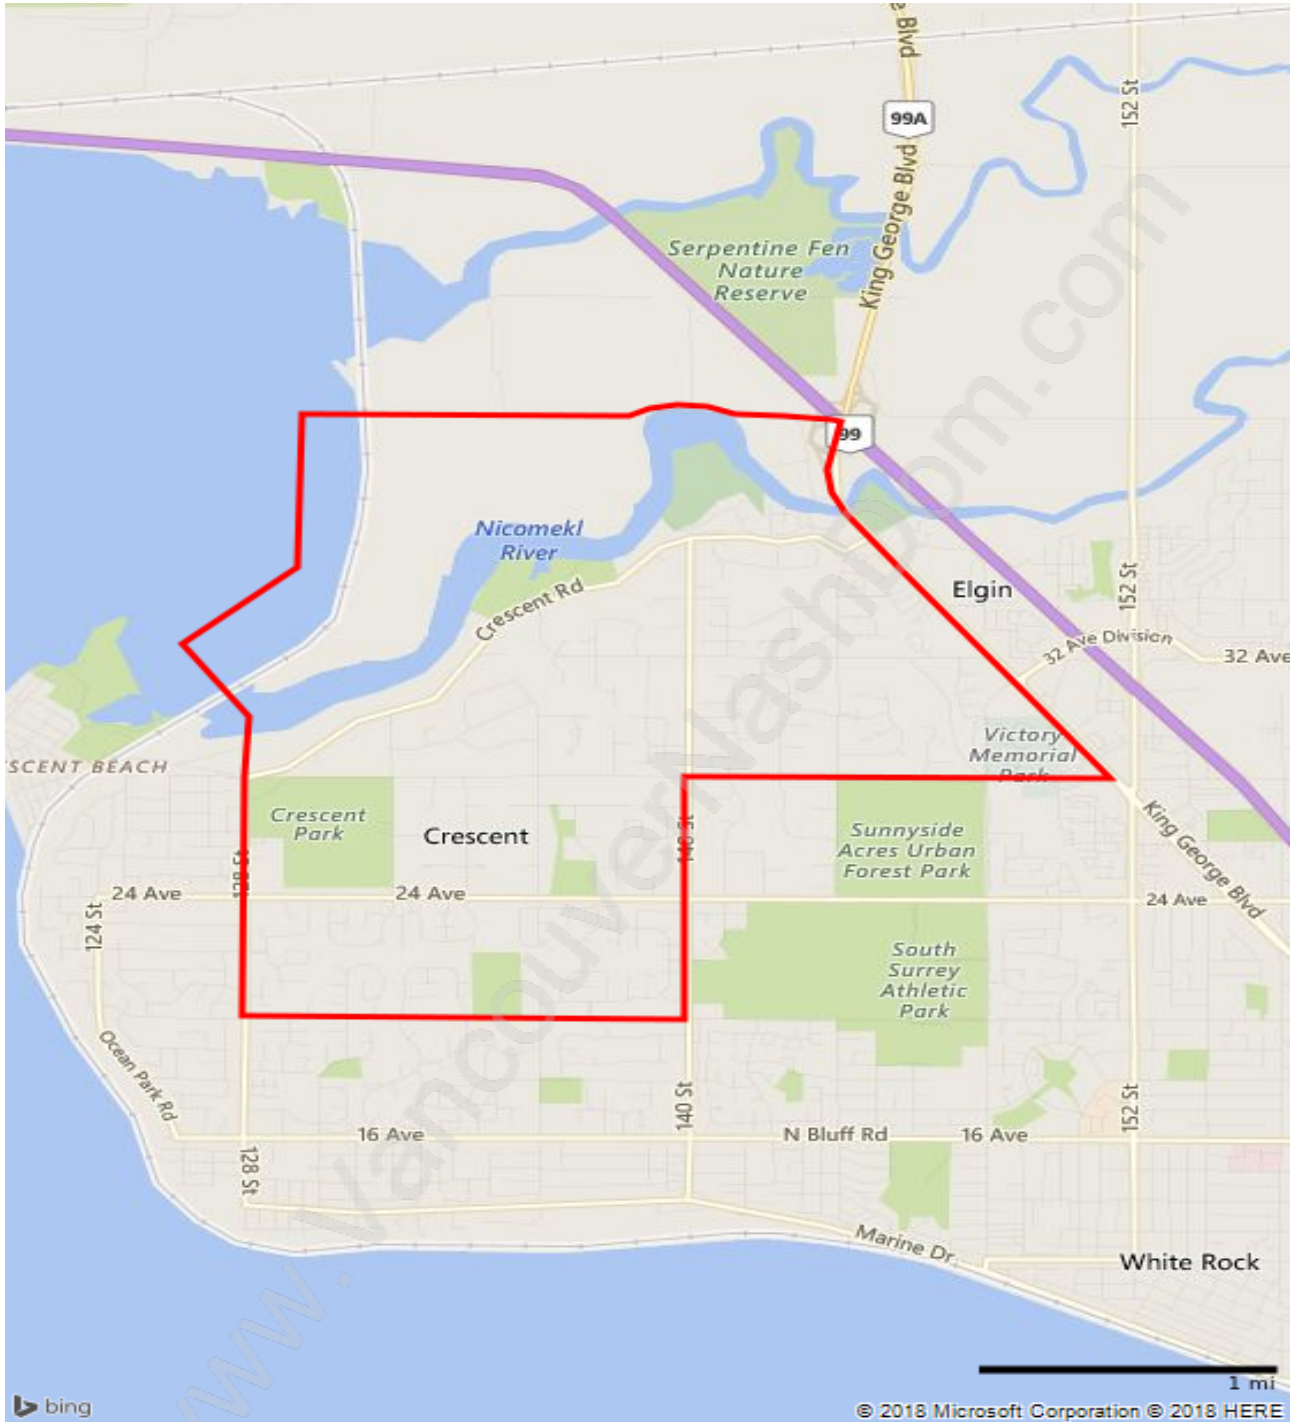

Elgin Chantrell

July 2018

Population Trends in Elgin Chantrell

Population by Age in Elgin Chantrell

Population Age 15+ by Income Status in Elgin Chantrell

Total Population Age 15 - 8,955

Households by Income in Elgin Chantrell