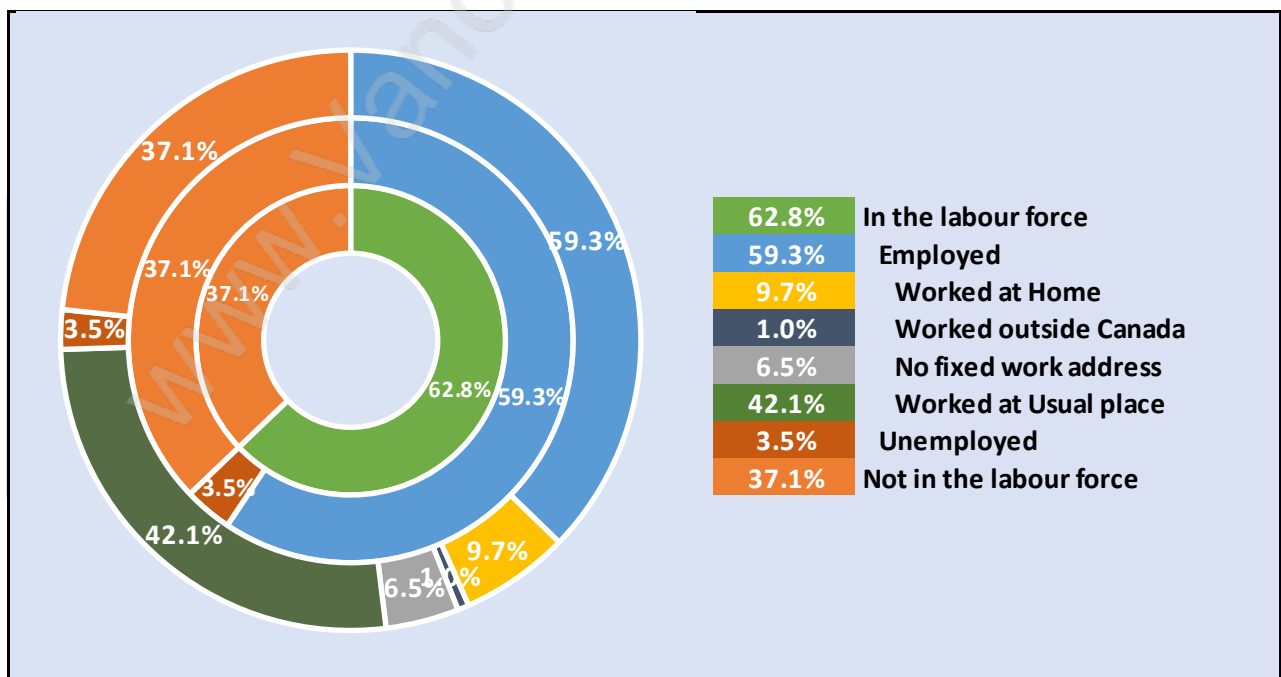

Family Structure in Elgin Chantrell

Total Number of Families - 2,891 / Average Persons per Family - 3.2

Households by Household Size in Elgin Chantrell

Total Number of Households - 3,501

Dwellings in Elgin Chantrell

Population Age 15+ in Elgin Chantrell

Labour Force by Occupation in Elgin Chantrell

Labour Force Participation in Elgin Chantrell

Travel To Work in (from) Elgin Chantrell

Occupied Dwellings by Structure Type in Elgin Chantrell