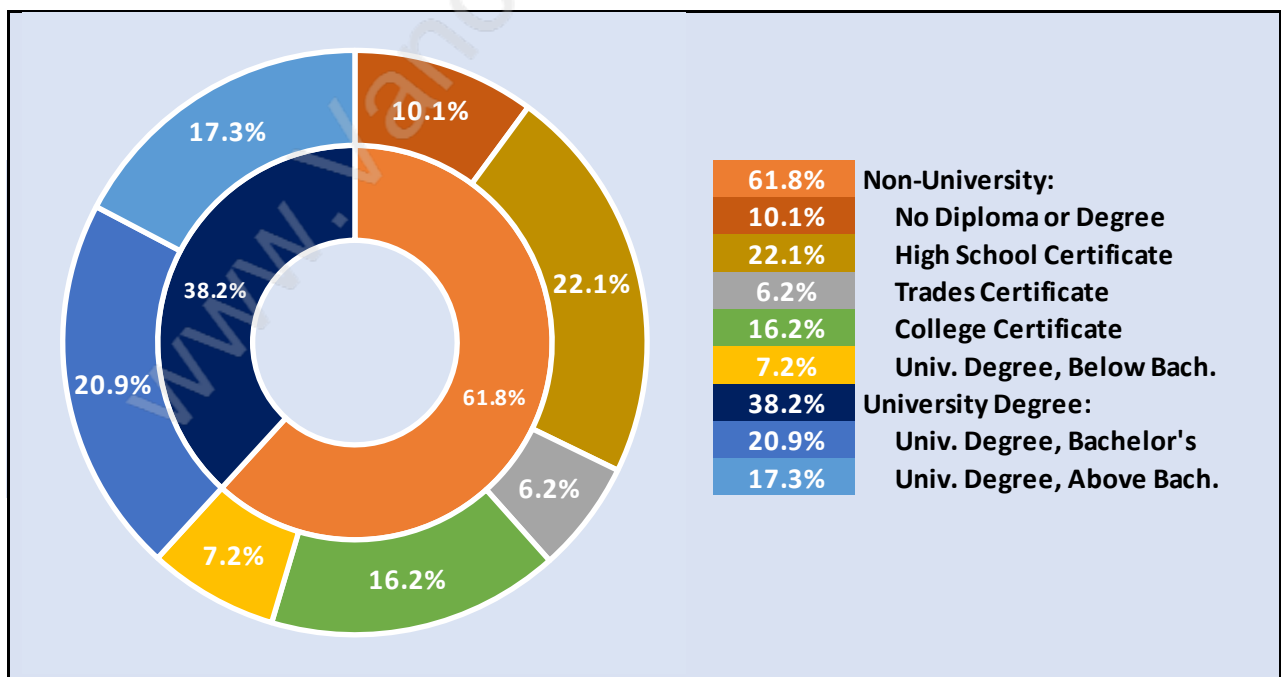

Family Structure in Elgin Chantrell

Total Number of Families - 2,891 / Average Persons per Family - 3.2

Households by Household Size in Elgin Chantrell

Total Number of Households - 3,501

Dwellings in Elgin Chantrell

Population Age 15+ in Elgin Chantrell

Labour Force by Occupation in Elgin Chantrell

Labour Force Participation in Elgin Chantrell

Travel To Work in (from) Elgin Chantrell

Occupied Dwellings by Structure Type in Elgin Chantrell