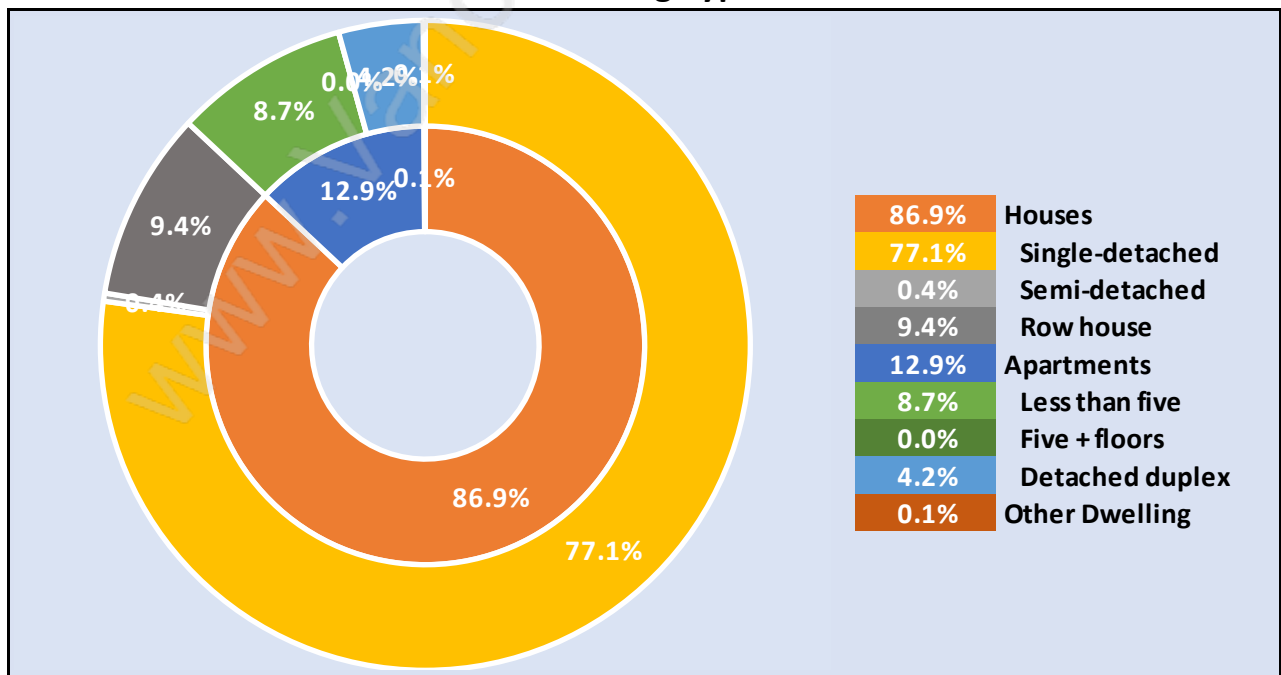

Population Age 15+ in Elgin Chantrell

Labour Force by Occupation in Elgin Chantrell

Labour Force Participation in Elgin Chantrell

Travel To Work in (from) Elgin Chantrell

Occupied Dwellings by Structure Type in Elgin Chantrell

Dominant Bulding Type - Houses

Private Dwellings by Period of Construction in Elgin Chantrell

Dominant Period of Construction - 1991-2000

Population by Religion in Elgin Chantrell

Population by Home Languages in Elgin Chantrell