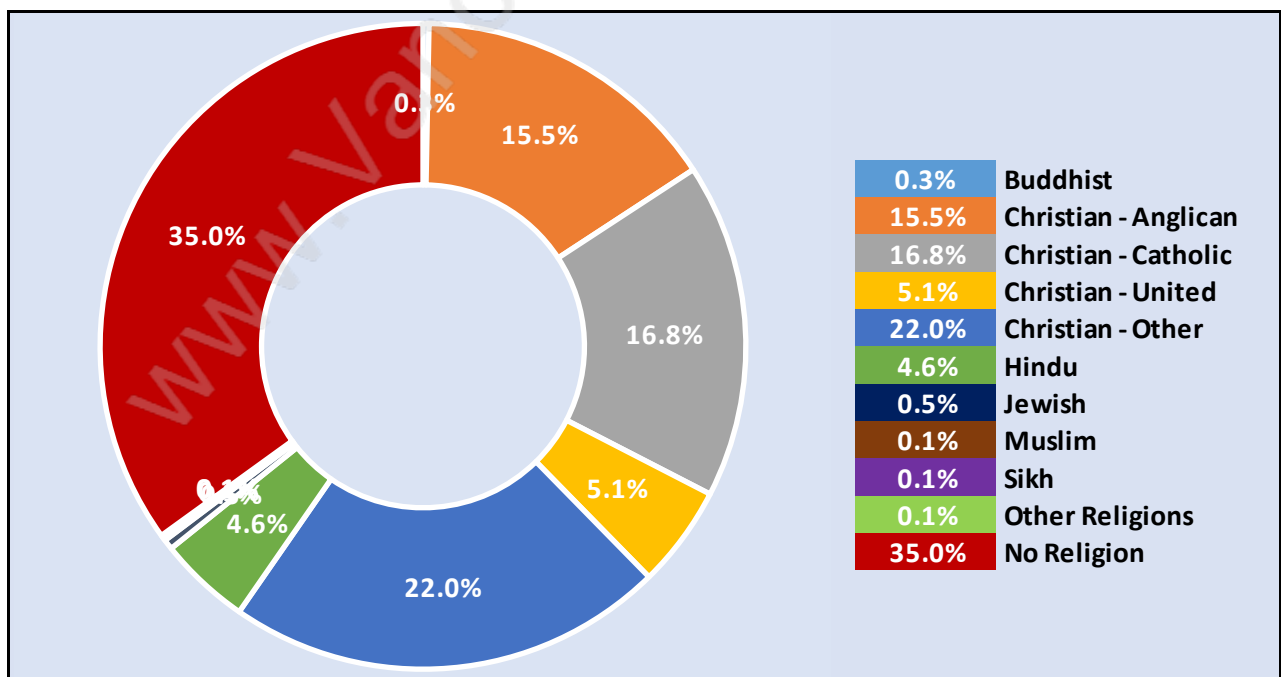

Labour Force by Occupation in English Bluff

Labour Force Participation in English Bluff

Travel To Work in (from) English Bluff

Occupied Dwellings by Structure Type in English Bluff

Dominant Bulding Type - Houses

Private Dwellings by Period of Construction in English Bluff

Dominant Period of Construction - 1961-1980

Population by Religion in English Bluff

Population by Home Languages in English Bluff