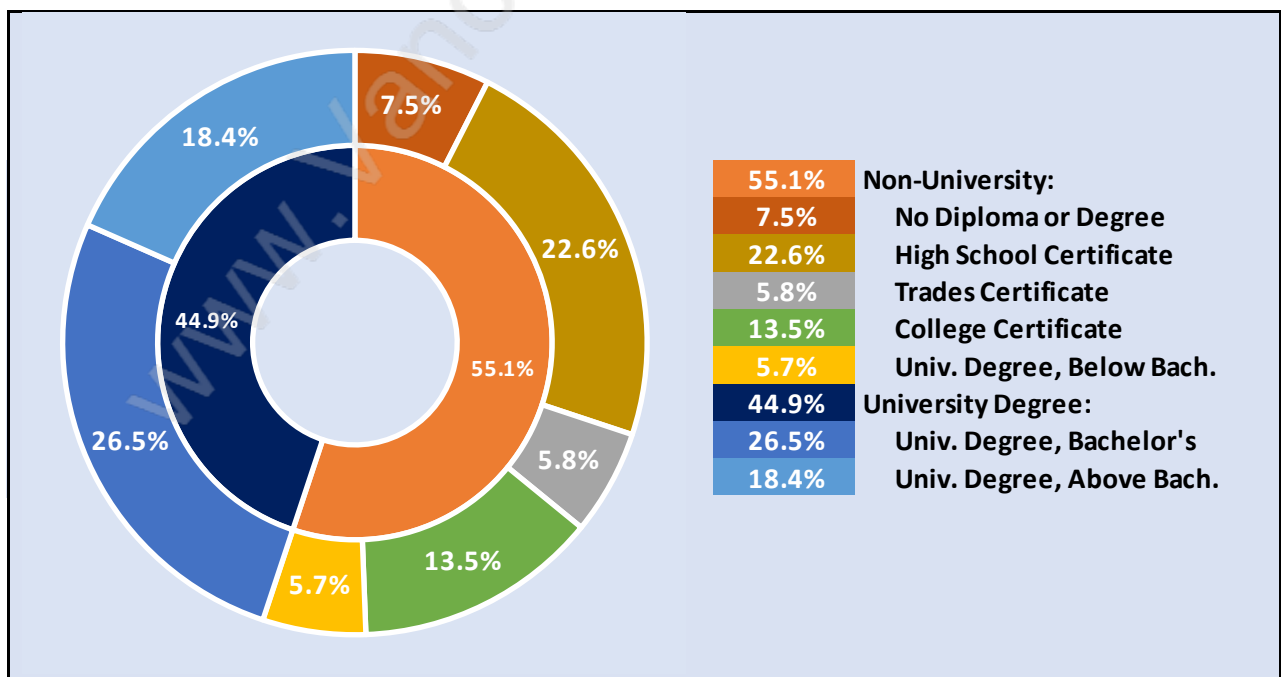

Total Number of Families - 568 / Average Persons per Family - 2.8

Households by Household Size in English Bluff

Total Number of Households - 705

Dwellings in English Bluff

Population Age 15+ in English Bluff

Labour Force by Occupation in English Bluff

Labour Force Participation in English Bluff

Travel To Work in (from) English Bluff

Occupied Dwellings by Structure Type in English Bluff

Dominant Bulding Type - Houses