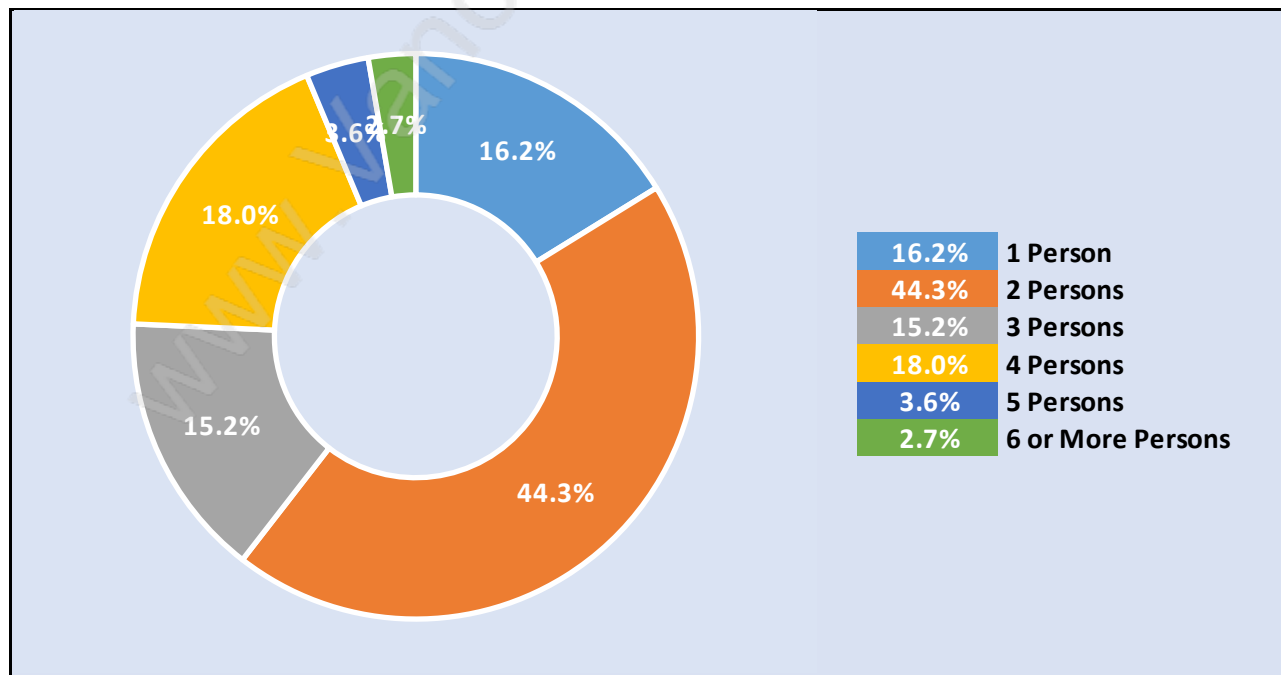

English Bluff

July 2018

Population Trends in English Bluff

Population by Age in English Bluff

Population Age 15+ by Income Status in English Bluff

Total Population Age 15 - 1,649

Households by Income in English Bluff

Total Number of Households - 705 / Average Household Income - \$193,907

Families in English Bluff

Average Persons per Family - 2.8

Children at Home in English Bluff

Total Number of Children at Home - 475

Family Structure in English Bluff

Total Number of Families - 568 / Average Persons per Family - 2.8

Households by Household Size in English Bluff

Total Number of Households - 705

Dwellings in English Bluff

Population Age 15+ in English Bluff