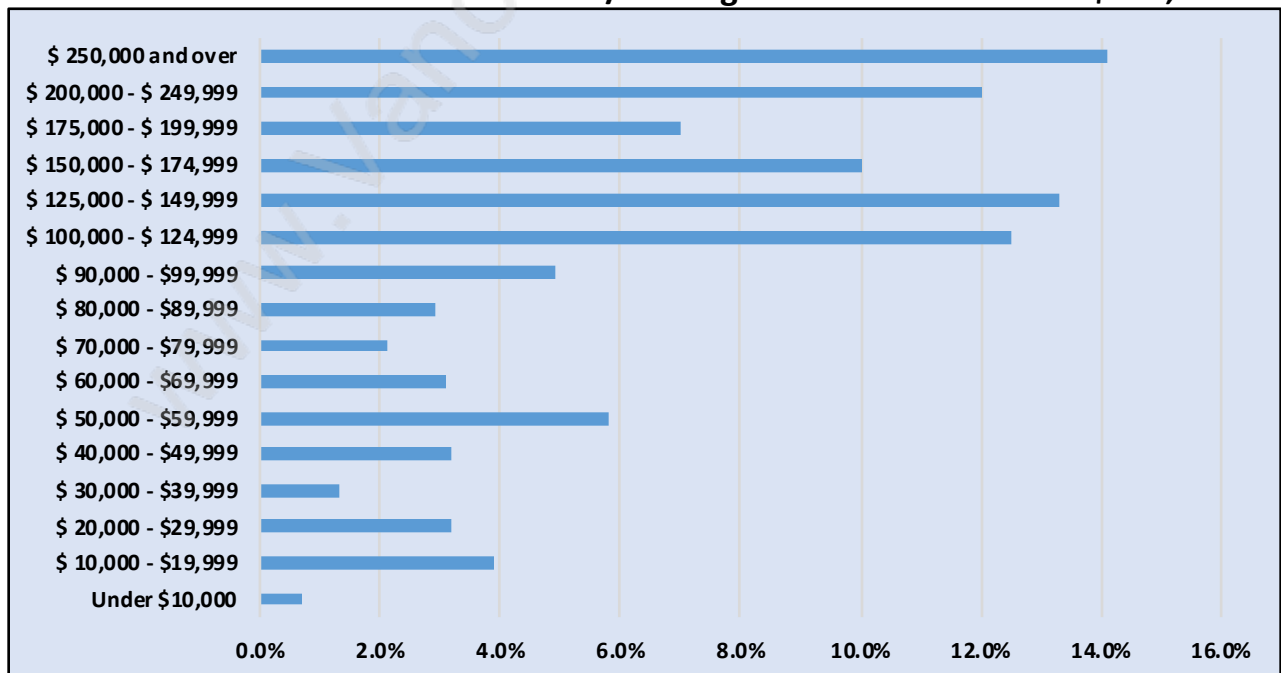

English Bluff

July 2018

Population Trends in English Bluff

Population by Age in English Bluff

Population Age 15+ by Income Status in English Bluff

Total Population Age 15 - 1,649

Households by Income in English Bluff

Total Number of Households - 705 / Average Household Income - \$193,907

Families in English Bluff

Average Persons per Family - 2.8

Children at Home in English Bluff

Total Number of Children at Home - 475

Family Structure in English Bluff