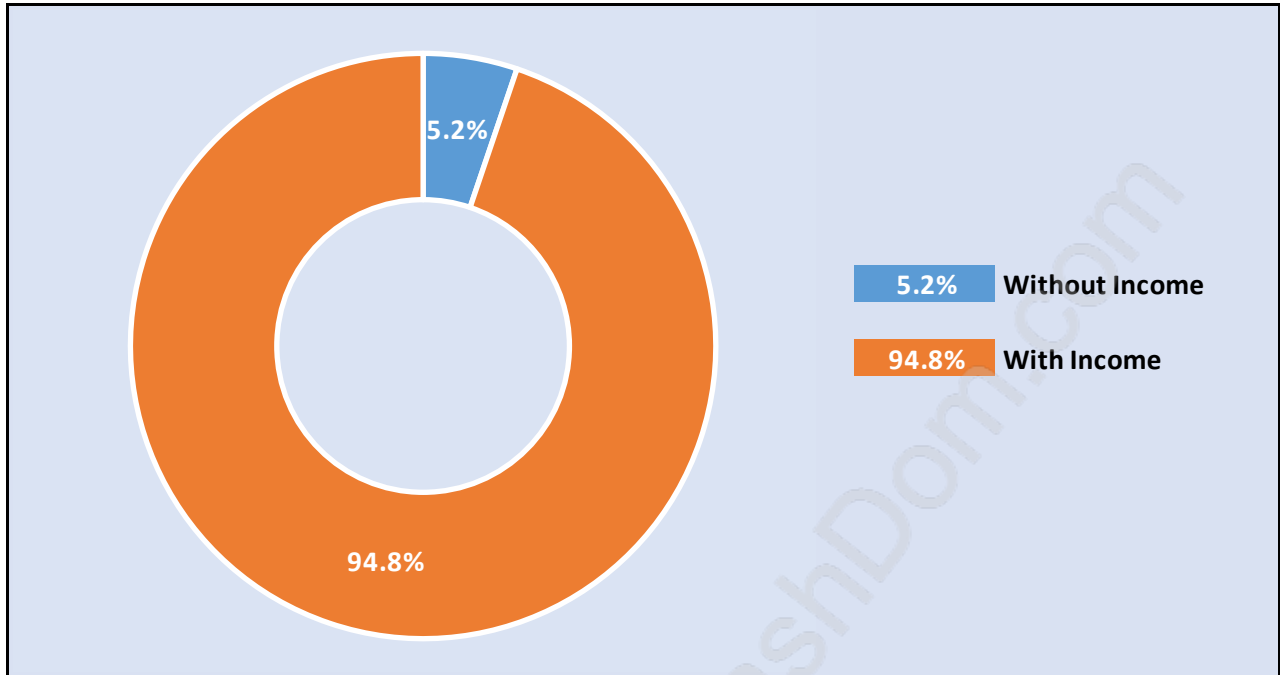

English Bluff

July 2018

Population Trends in English Bluff

Population by Age in English Bluff

Population Age 15+ by Income Status in English Bluff

Total Population Age 15 - 1,649

Households by Income in English Bluff

Total Number of Households - 705 / Average Household Income - \$193,907

Families in English Bluff

Average Persons per Family - 2.8

Children at Home in English Bluff

Total Number of Children at Home - 475

Family Structure in English Bluff

Total Number of Families - 568 / Average Persons per Family - 2.8

Households by Household Size in English Bluff

Total Number of Households - 705

Dwellings in English Bluff

Population Age 15+ in English Bluff