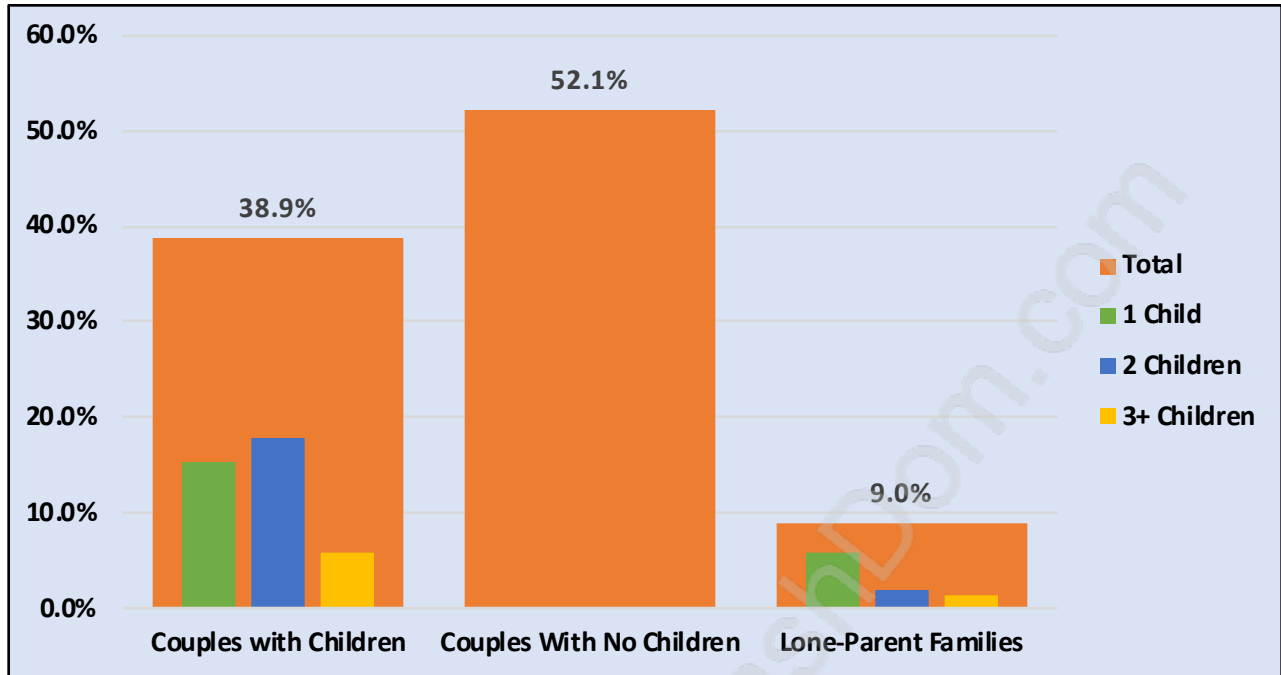

English Bluff

July 2018

Population Trends in English Bluff

Population by Age in English Bluff

Population Age 15+ by Income Status in English Bluff

Total Population Age 15 - 1,649

Households by Income in English Bluff

Total Number of Households - 705 / Average Household Income - \$193,907

Families in English Bluff

Average Persons per Family - 2.8

Children at Home in English Bluff

Total Number of Children at Home - 475

Family Structure in English Bluff

Total Number of Families - 568 / Average Persons per Family - 2.8

Households by Household Size in English Bluff

Total Number of Households - 705

Dwellings in English Bluff

Population Age 15+ in English Bluff