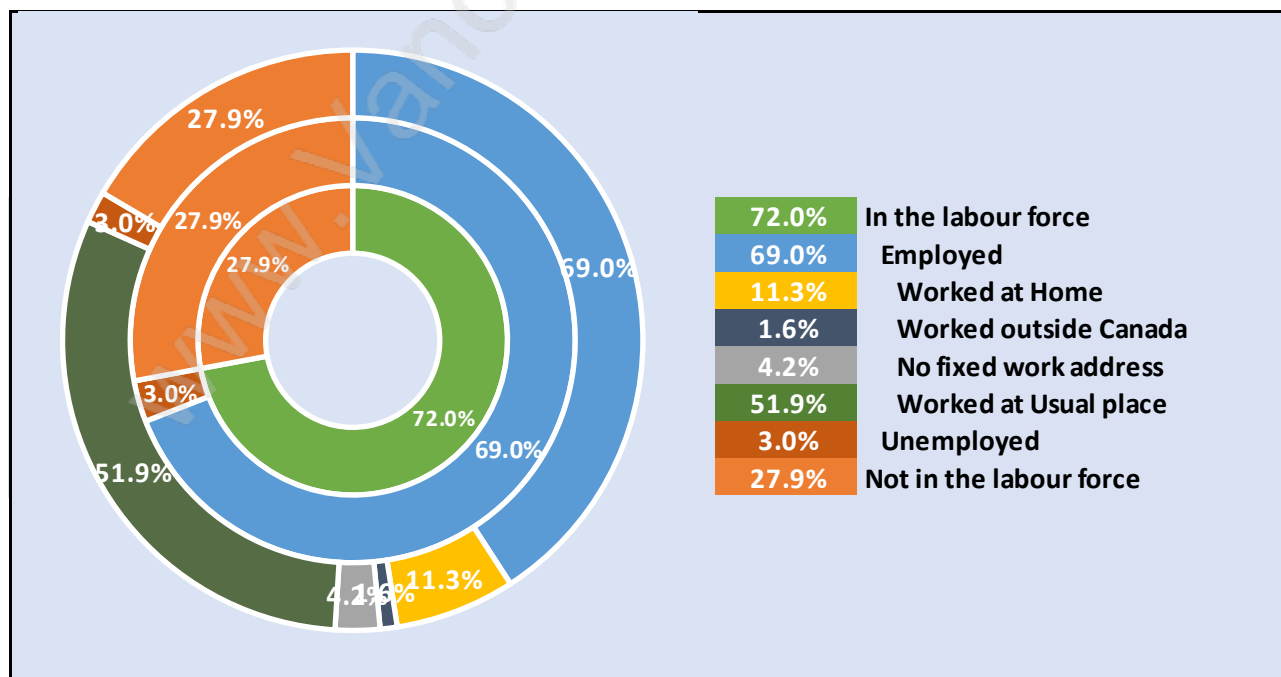

Total Number of Households - 705 / Average Household Income - \$193,907

Families in English Bluff

Average Persons per Family - 2.8

Children at Home in English Bluff

Total Number of Children at Home - 475

Family Structure in English Bluff

Total Number of Families - 568 / Average Persons per Family - 2.8

Households by Household Size in English Bluff

Total Number of Households - 705

Dwellings in English Bluff

Population Age 15+ in English Bluff

Labour Force by Occupation in English Bluff

Labour Force Participation in English Bluff

Travel To Work in (from) English Bluff

Occupied Dwellings by Structure Type in English Bluff

Dominant Bulding Type - Houses