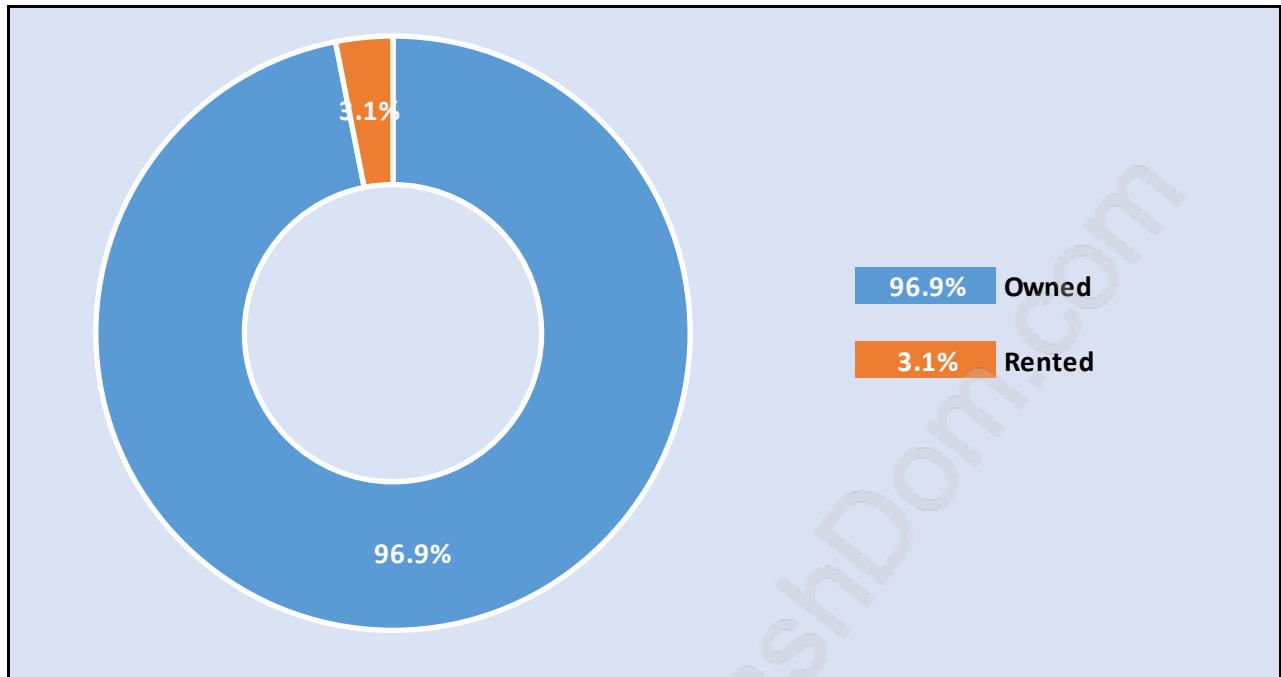

Total Number of Families - 568 / Average Persons per Family - 2.8

Households by Household Size in English Bluff

Total Number of Households - 705

Dwellings in English Bluff

Population Age 15+ in English Bluff

Labour Force by Occupation in English Bluff

Labour Force Participation in English Bluff

Travel To Work in (from) English Bluff

Occupied Dwellings by Structure Type in English Bluff

Dominant Bulding Type - Houses