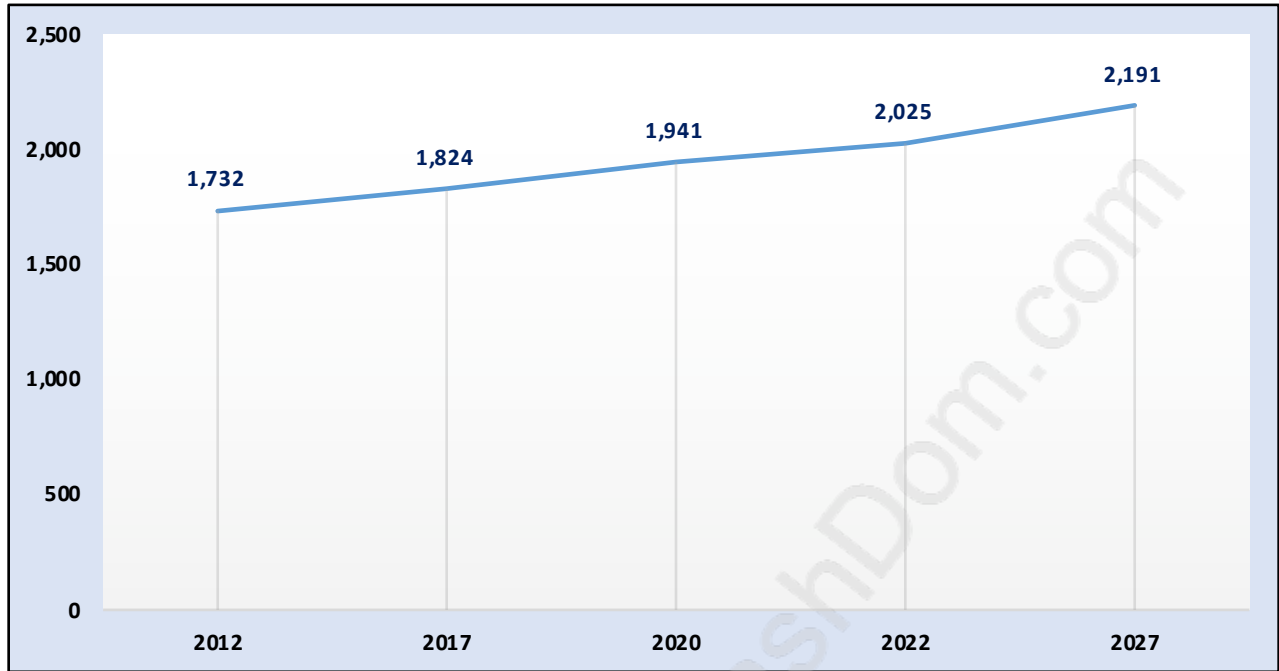

English Bluff

July 2018

Population Trends in English Bluff

Population by Age in English Bluff

Population Age 15+ by Income Status in English Bluff

Total Population Age 15 - 1,649

Households by Income in English Bluff

Total Number of Households - 705 / Average Household Income - \$193,907

Families in English Bluff

Average Persons per Family - 2.8

Children at Home in English Bluff

Total Number of Children at Home - 475

Family Structure in English Bluff