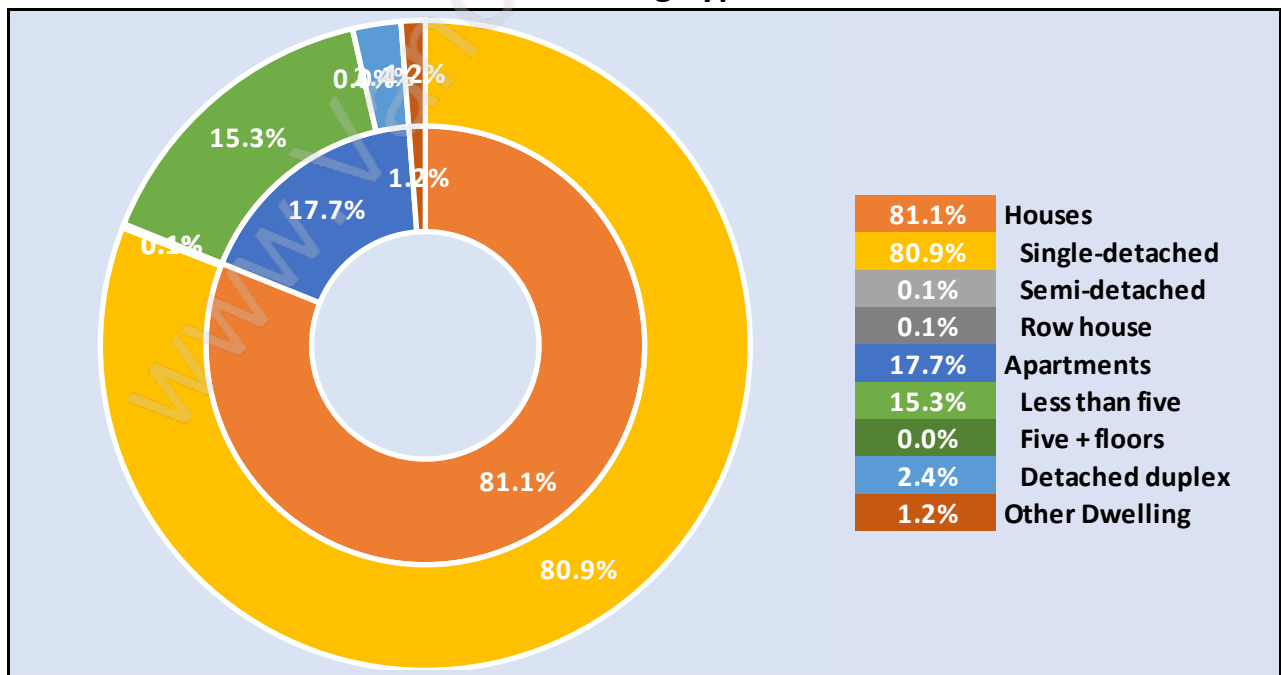

Labour Force by Occupation in English Bluff

Labour Force Participation in English Bluff

Travel To Work in (from) English Bluff

Occupied Dwellings by Structure Type in English Bluff

Dominant Bulding Type - Houses

Private Dwellings by Period of Construction in English Bluff

Dominant Period of Construction - 1961-1980

Population by Religion in English Bluff

Population by Home Languages in English Bluff