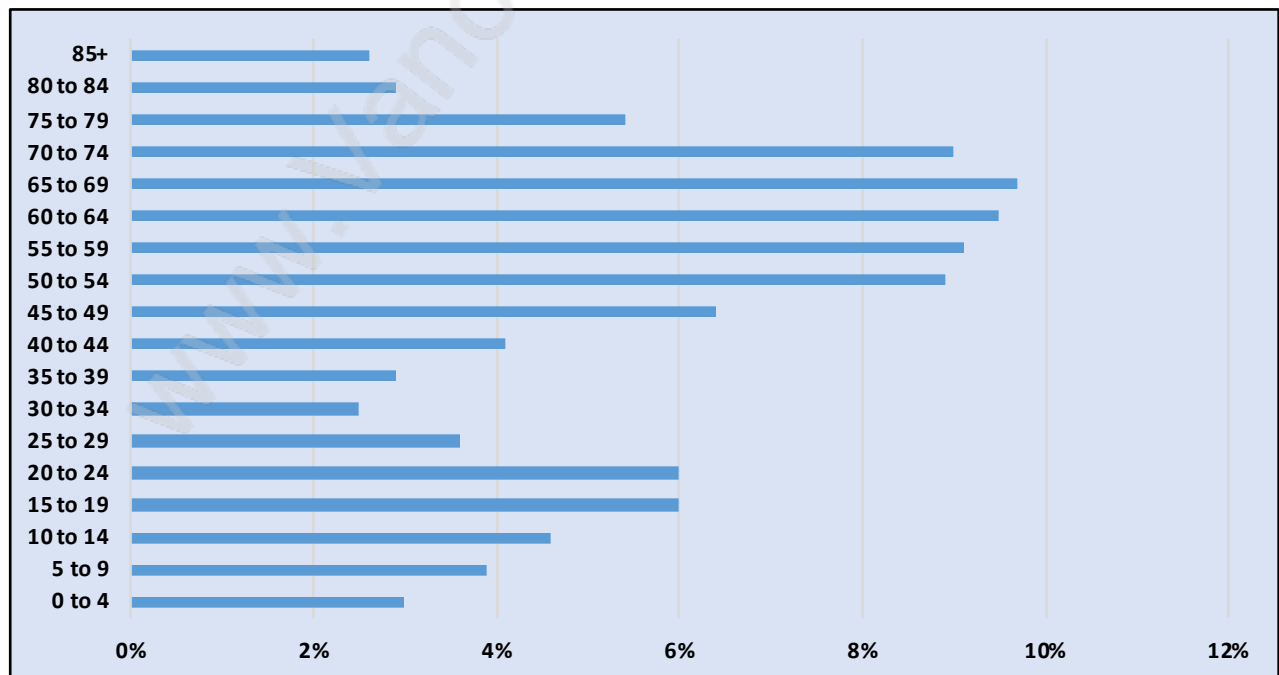

English Bluff

July 2018

Population Trends in English Bluff

Population by Age in English Bluff

Population Age 15+ by Income Status in English Bluff

Total Population Age 15 - 1,649

Households by Income in English Bluff

Total Number of Households - 705 / Average Household Income - \$193,907

Families in English Bluff

Average Persons per Family - 2.8

Children at Home in English Bluff

Total Number of Children at Home - 475

Family Structure in English Bluff