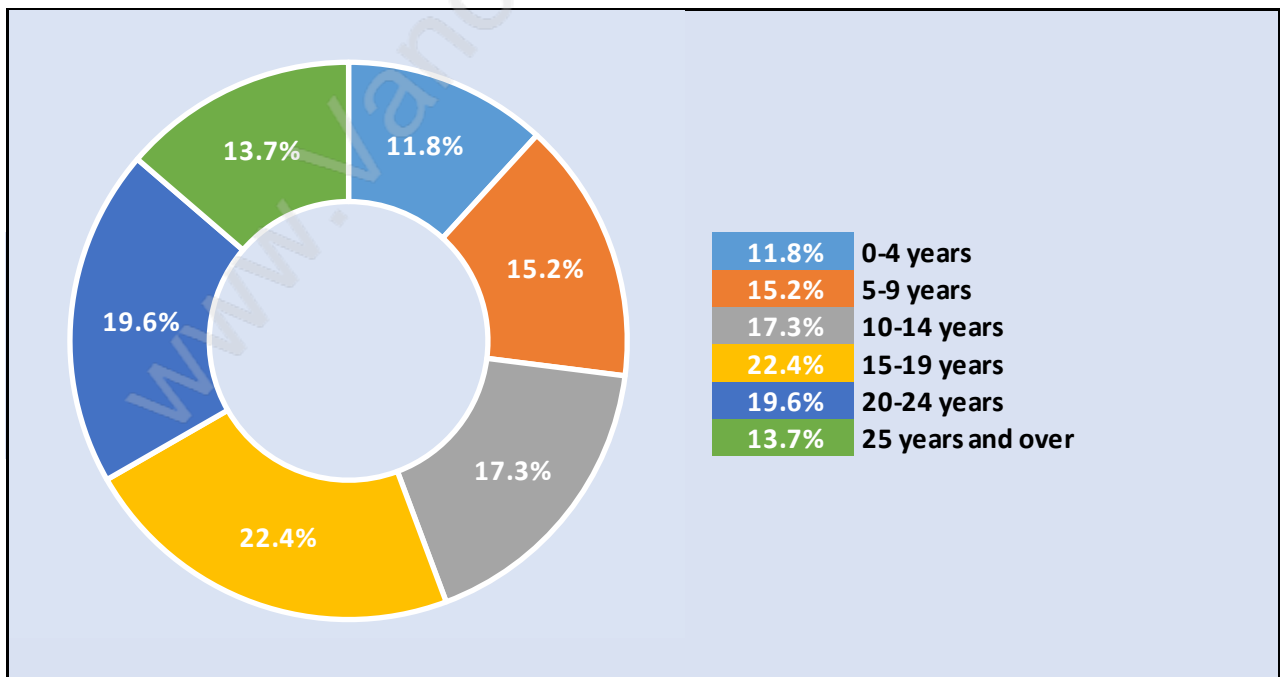

English Bluff

July 2018

Population Trends in English Bluff

Population by Age in English Bluff

Population Age 15+ by Income Status in English Bluff

Total Population Age 15 - 1,649

Households by Income in English Bluff

Total Number of Households - 705 / Average Household Income - \$193,907

Families in English Bluff

Average Persons per Family - 2.8

Children at Home in English Bluff

Total Number of Children at Home - 475

Family Structure in English Bluff