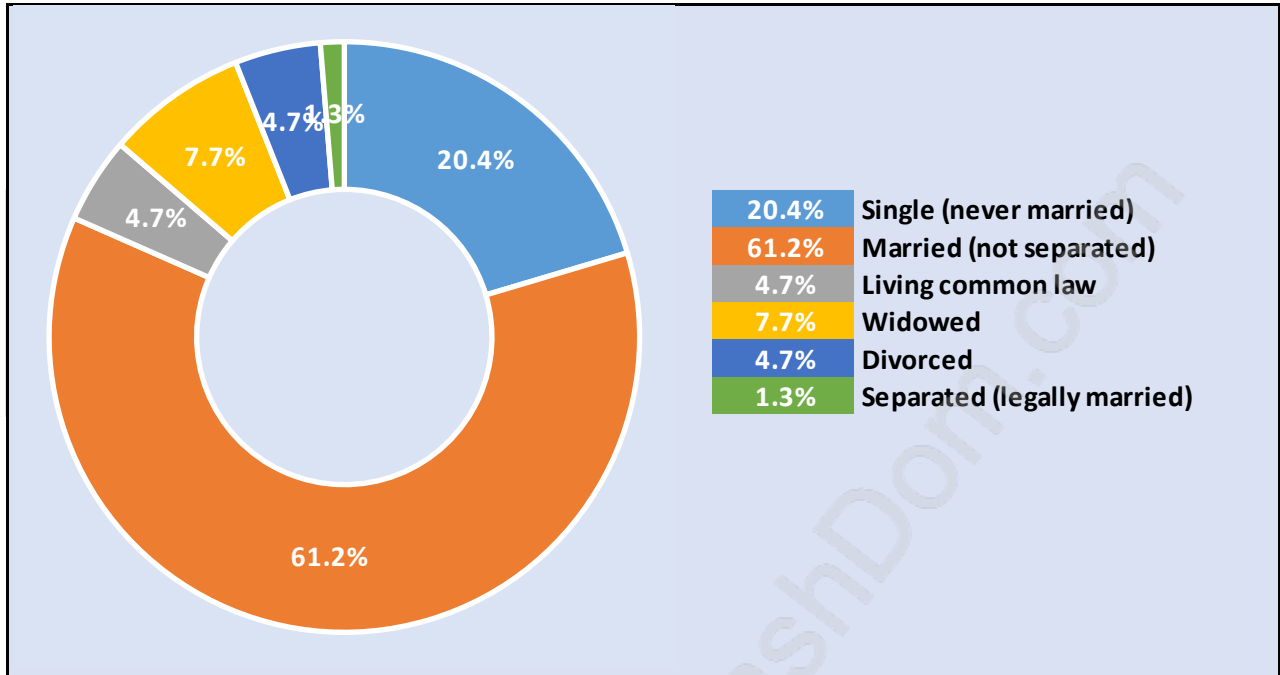

English Bluff

July 2018

Population Trends in English Bluff

Population by Age in English Bluff

Population Age 15+ by Income Status in English Bluff

Total Population Age 15 - 1,649

Households by Income in English Bluff

Total Number of Households - 705 / Average Household Income - \$193,907

Families in English Bluff

Average Persons per Family - 2.8

Children at Home in English Bluff

Total Number of Children at Home - 475

Family Structure in English Bluff

Total Number of Families - 568 / Average Persons per Family - 2.8

Households by Household Size in English Bluff

Total Number of Households - 705

Dwellings in English Bluff

Population Age 15+ in English Bluff