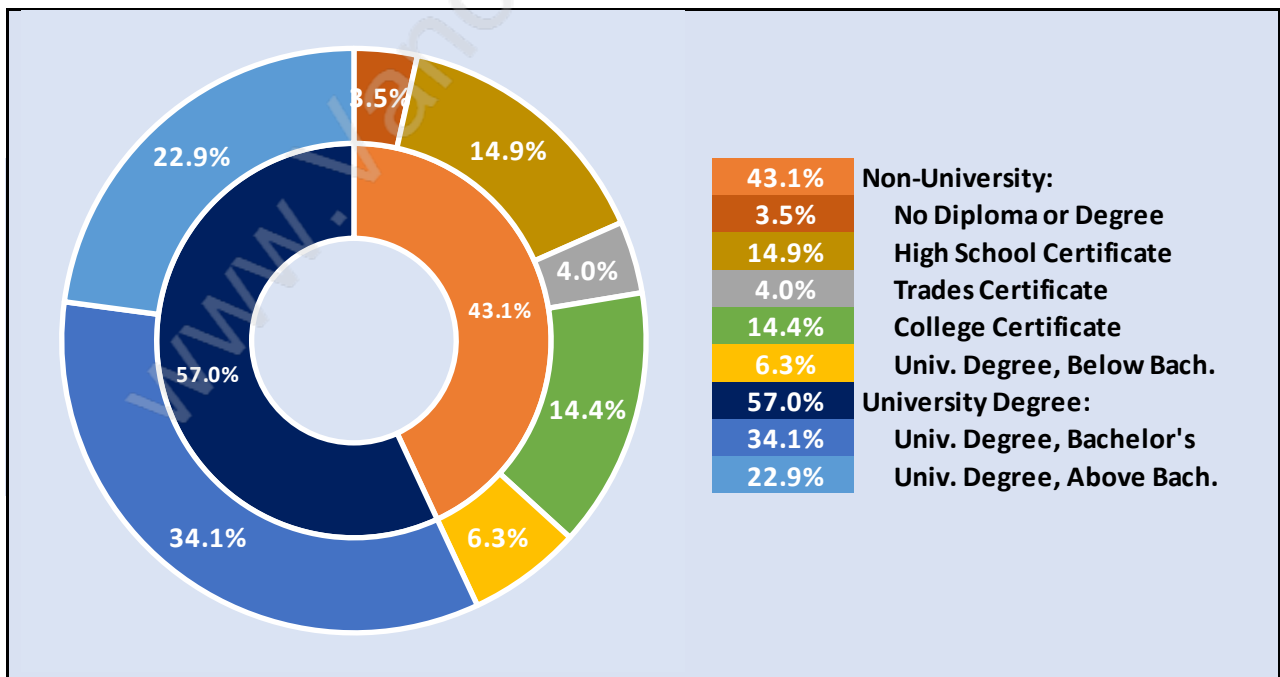

Fairview

Population Trends in Fairview

Population by Age in Fairview

Population Age 15+ by Income Status in Fairview

Total Population Age 15 - 24,733

Households by Income in Fairview

Total Number of Households - 16,141 / Average Household Income - \$86,621

Families in Fairview

Average Persons per Family - 2.3

Children at Home in Fairview

Total Number of Children at Home - 2,750

Family Structure in Fairview

Total Number of Families - 6,086 / Average Persons per Family - 2.3

Households by Household Size in Fairview

Total Number of Households - 16,141

Dwellings in Fairview

Population Age 15+ in Fairview

Labour Force by Occupation in Fairview

Labour Force Participation in Fairview