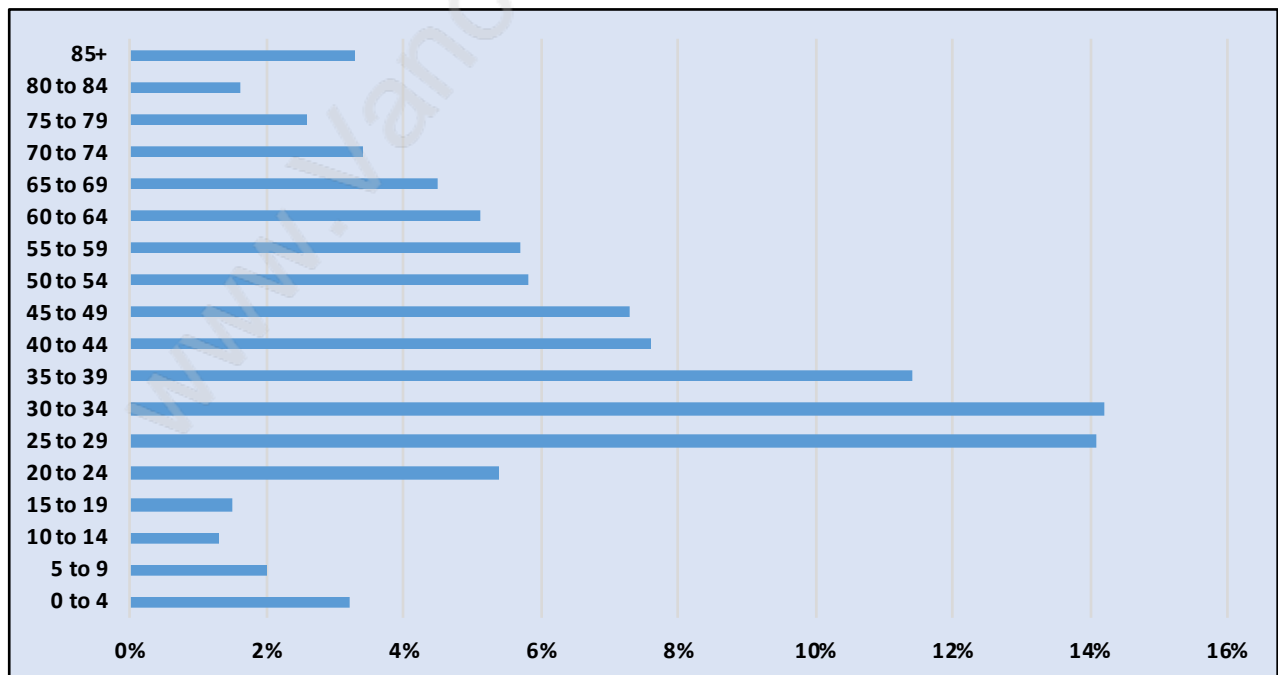

Fairview

Population Trends in Fairview

Population by Age in Fairview

Population Age 15+ by Income Status in Fairview

Total Population Age 15 - 24,733

Households by Income in Fairview

Total Number of Households - 16,141 / Average Household Income - \$86,621

Families in Fairview

Average Persons per Family - 2.3

Children at Home in Fairview

Total Number of Children at Home - 2,750

Family Structure in Fairview

Total Number of Families - 6,086 / Average Persons per Family - 2.3

Households by Household Size in Fairview

Total Number of Households - 16,141

Dwellings in Fairview

Population Age 15+ in Fairview

Labour Force by Occupation in Fairview

Labour Force Participation in Fairview