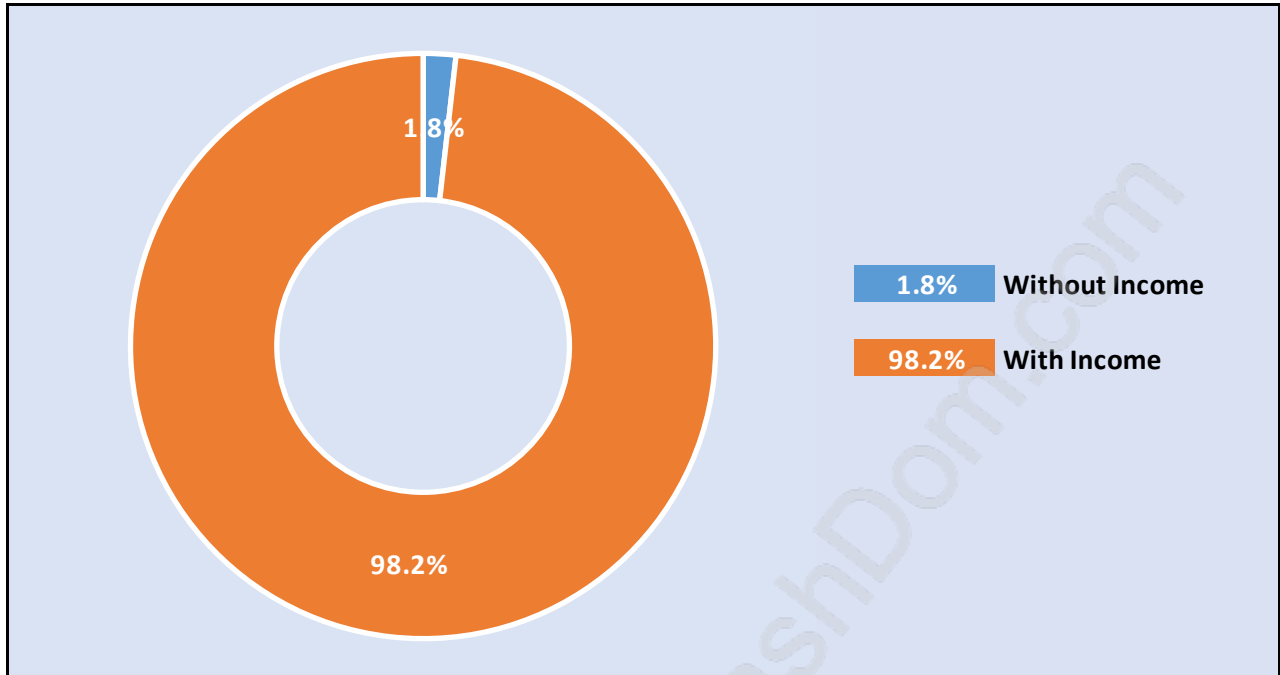

Fairview

Population Trends in Fairview

Population by Age in Fairview

Population Age 15+ by Income Status in Fairview

Total Population Age 15 - 24,733

Households by Income in Fairview

Total Number of Households - 16,141 / Average Household Income - \$86,621

Families in Fairview

Average Persons per Family - 2.3

Children at Home in Fairview

Total Number of Children at Home - 2,750

Family Structure in Fairview

Total Number of Families - 6,086 / Average Persons per Family - 2.3

Households by Household Size in Fairview

Total Number of Households - 16,141

Dwellings in Fairview

Population Age 15+ in Fairview

Labour Force by Occupation in Fairview

Labour Force Participation in Fairview