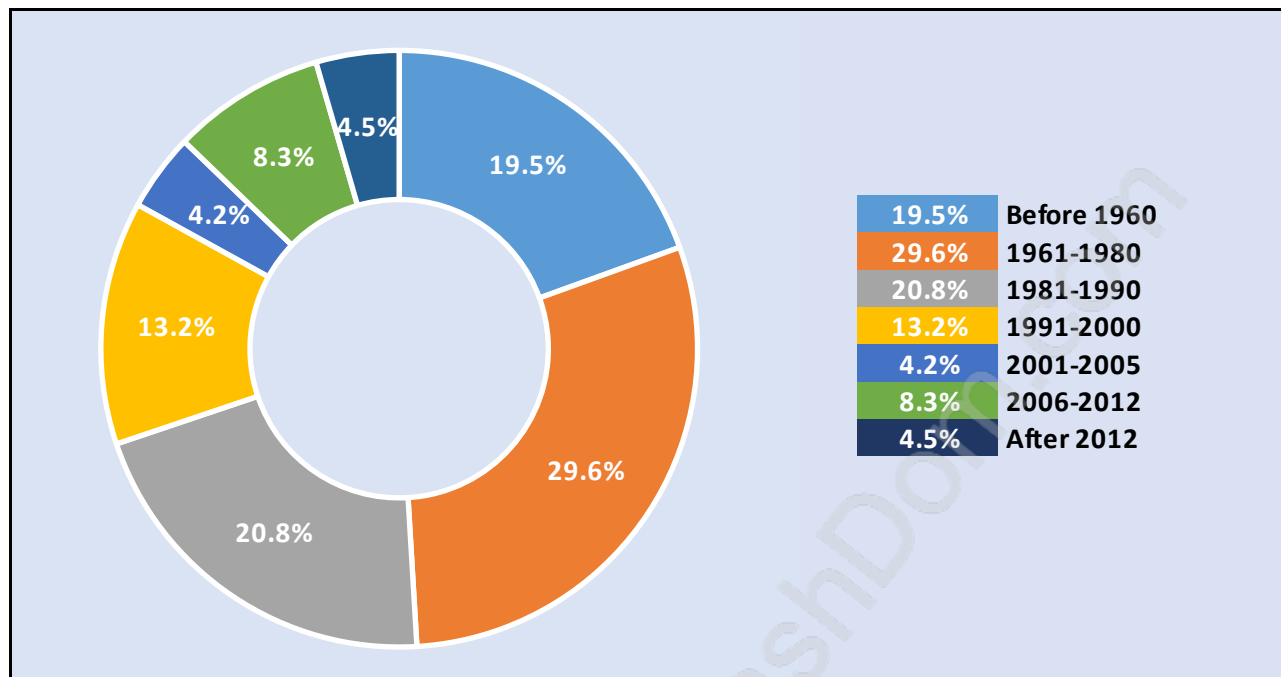

Fairview

Population Trends in Fairview

Population by Age in Fairview

Population Age 15+ by Income Status in Fairview

Total Population Age 15 - 24,733

Households by Income in Fairview

Total Number of Households - 16,141 / Average Household Income - \$86,621

Households by Household Size in Fairview

Total Number of Households - 16,141

Dwellings in Fairview

Population Age 15+ in Fairview

Labour Force by Occupation in Fairview

Labour Force Participation in Fairview

Travel To Work in (from) Fairview

Occupied Dwellings by Structure Type in Fairview

Dominant Bulding Type - Apartment, building low and high rise

Private Dwellings by Period of Construction in Fairview

Dominant Period of Construction - 1961-1980