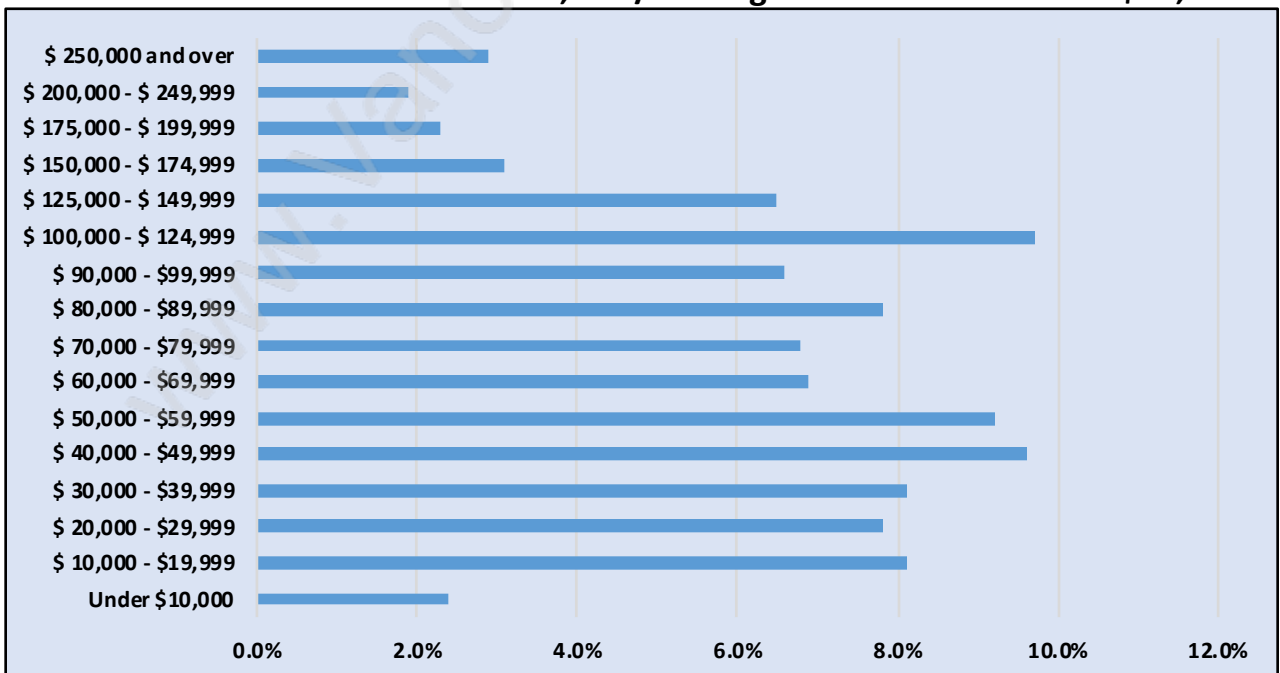

Fairview

Population Trends in Fairview

Population by Age in Fairview

Population Age 15+ by Income Status in Fairview

Total Population Age 15 - 24,733

Households by Income in Fairview

Total Number of Households - 16,141 / Average Household Income - \$86,621

Families in Fairview

Average Persons per Family - 2.3

Children at Home in Fairview

Total Number of Children at Home - 2,750

Family Structure in Fairview

Total Number of Families - 6,086 / Average Persons per Family - 2.3