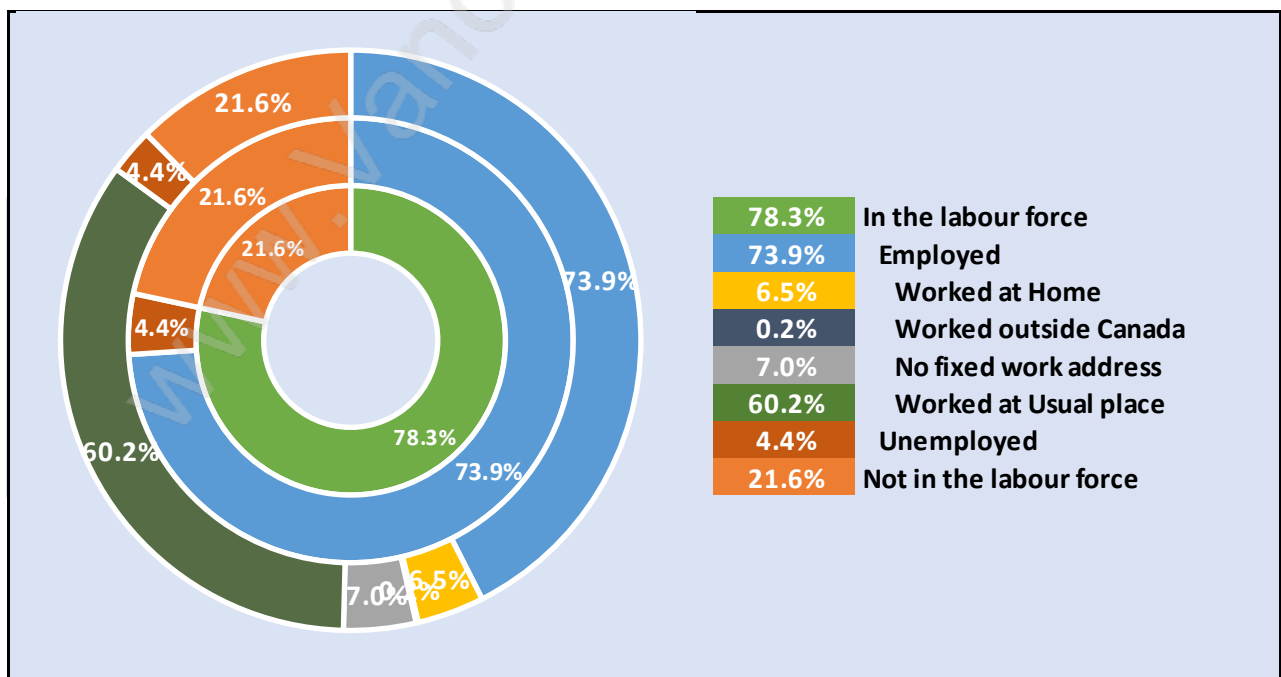

Fairview

Population Trends in Fairview

Population by Age in Fairview

Population Age 15+ by Income Status in Fairview

Total Population Age 15 - 24,733

Households by Income in Fairview

Total Number of Households - 16,141 / Average Household Income - \$86,621

Families in Fairview

Average Persons per Family - 2.3

Children at Home in Fairview

Total Number of Children at Home - 2,750

Family Structure in Fairview

Total Number of Families - 6,086 / Average Persons per Family - 2.3

Households by Household Size in Fairview

Total Number of Households - 16,141

Dwellings in Fairview

Population Age 15+ in Fairview

Labour Force by Occupation in Fairview

Labour Force Participation in Fairview