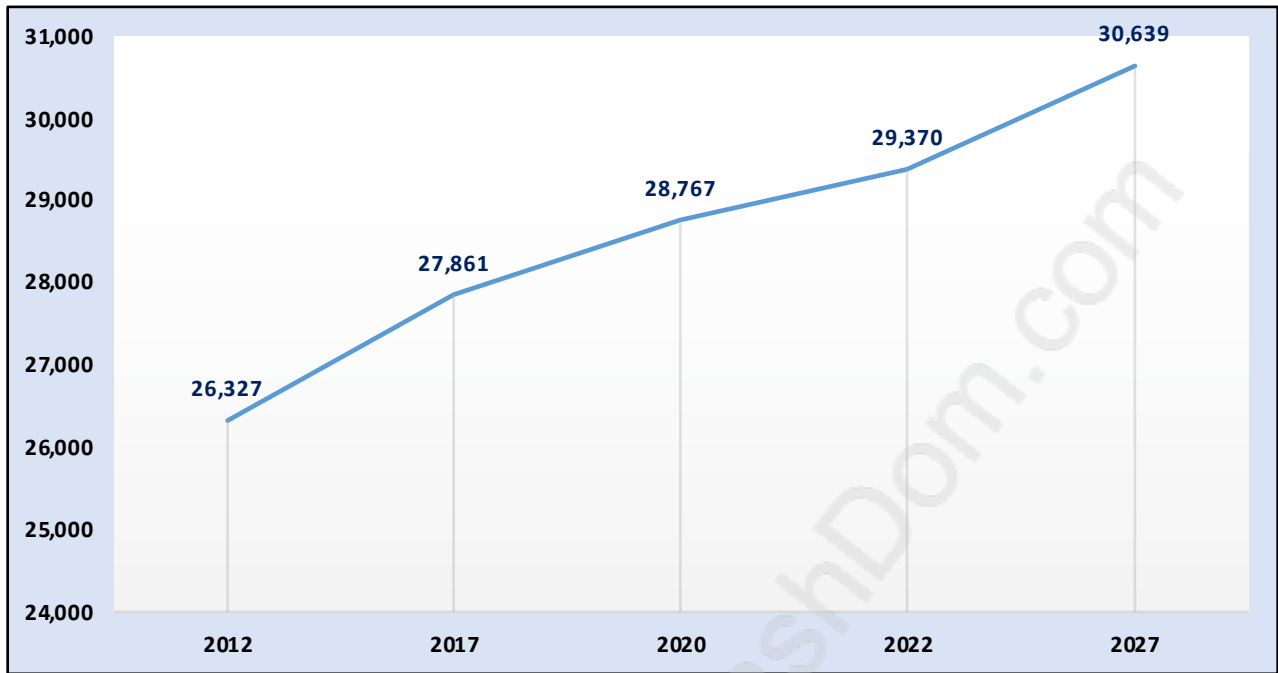

Fairview

Population Trends in Fairview

Population by Age in Fairview

Population Age 15+ by Income Status in Fairview

Total Population Age 15 - 24,733

Households by Income in Fairview

Total Number of Households - 16,141 / Average Household Income - \$86,621

Families in Fairview

Average Persons per Family - 2.3

Children at Home in Fairview

Total Number of Children at Home - 2,750

Family Structure in Fairview

Total Number of Families - 6,086 / Average Persons per Family - 2.3