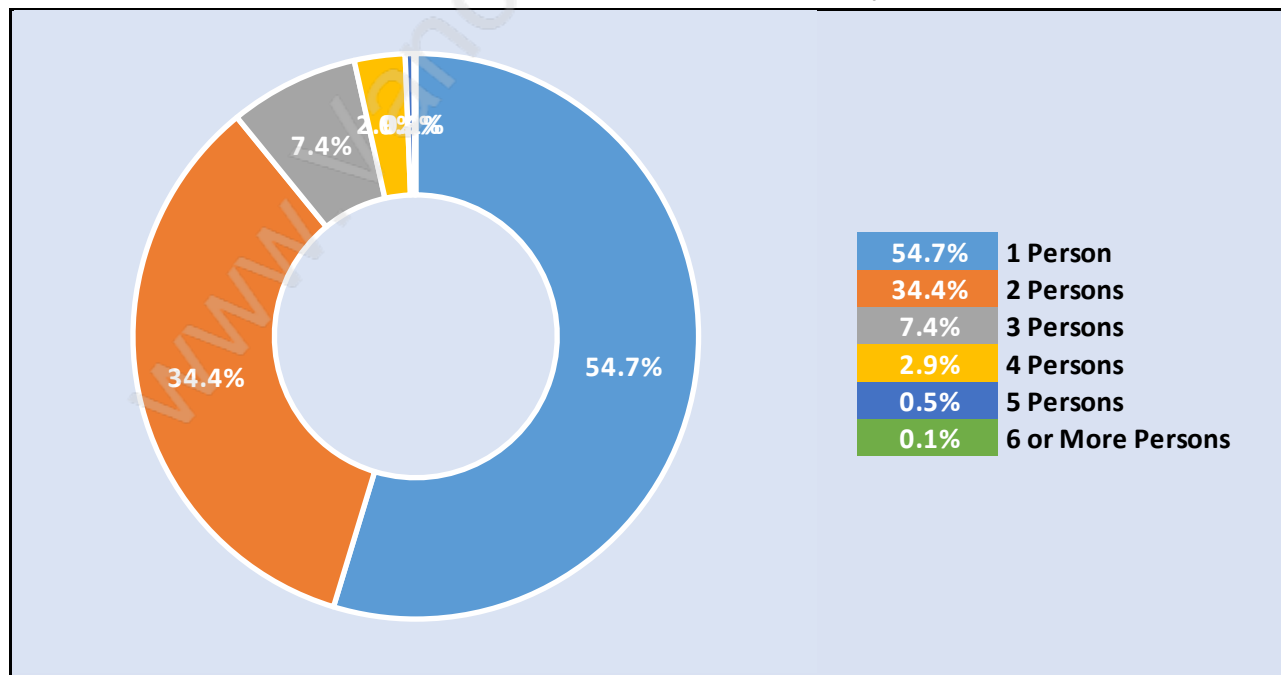

Fairview

Population Trends in Fairview

Population by Age in Fairview

Population Age 15+ by Income Status in Fairview

Total Population Age 15 - 24,733

Households by Income in Fairview

Total Number of Households - 16,141 / Average Household Income - \$86,621

Families in Fairview

Average Persons per Family - 2.3

Children at Home in Fairview

Total Number of Children at Home - 2,750

Family Structure in Fairview

Total Number of Families - 6,086 / Average Persons per Family - 2.3

Households by Household Size in Fairview

Total Number of Households - 16,141

Dwellings in Fairview

Population Age 15+ in Fairview

Labour Force by Occupation in Fairview

Labour Force Participation in Fairview