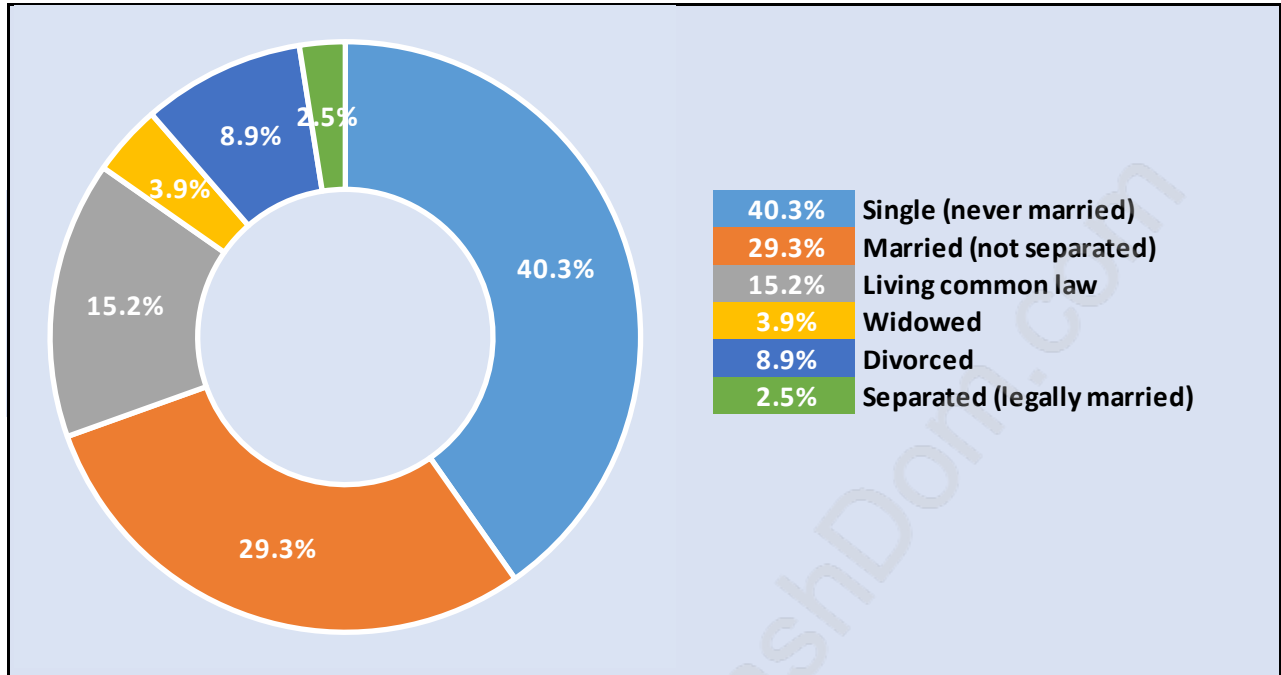

Fairview

Population Trends in Fairview

Population by Age in Fairview

Population Age 15+ by Income Status in Fairview

Total Population Age 15 - 24,733

Households by Income in Fairview

Total Number of Households - 16,141 / Average Household Income - \$86,621

Families in Fairview

Average Persons per Family - 2.3

Children at Home in Fairview

Total Number of Children at Home - 2,750

Family Structure in Fairview

Total Number of Families - 6,086 / Average Persons per Family - 2.3

Households by Household Size in Fairview

Total Number of Households - 16,141

Dwellings in Fairview

Population Age 15+ in Fairview

Labour Force by Occupation in Fairview

Labour Force Participation in Fairview