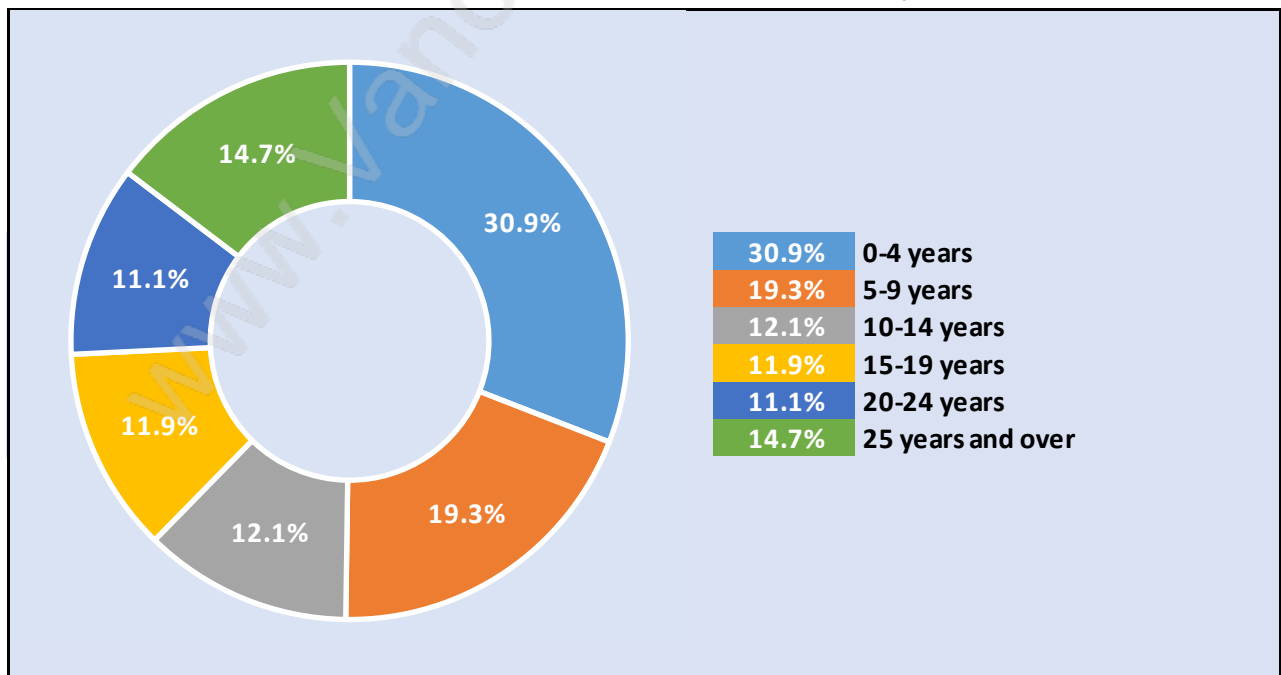

Fairview

Population Trends in Fairview

Population by Age in Fairview

Population Age 15+ by Income Status in Fairview

Total Population Age 15 - 24,733

Households by Income in Fairview

Total Number of Households - 16,141 / Average Household Income - \$86,621

Families in Fairview

Average Persons per Family - 2.3

Children at Home in Fairview

Total Number of Children at Home - 2,750

Family Structure in Fairview

Total Number of Families - 6,086 / Average Persons per Family - 2.3

Households by Household Size in Fairview

Total Number of Households - 16,141

Dwellings in Fairview

Population Age 15+ in Fairview

Labour Force by Occupation in Fairview

Labour Force Participation in Fairview