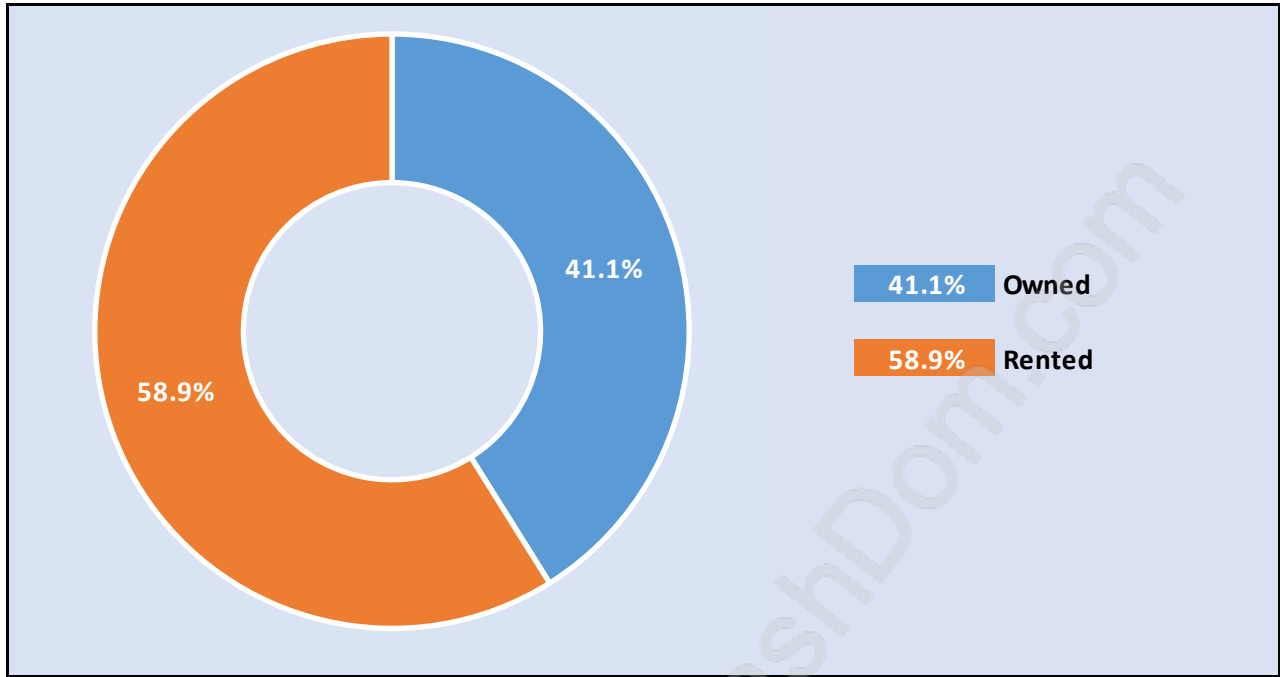

Fairview

Population Trends in Fairview

Population by Age in Fairview

Population Age 15+ by Income Status in Fairview

Total Population Age 15 - 24,733

Households by Income in Fairview

Total Number of Households - 16,141 / Average Household Income - \$86,621

Families in Fairview

Average Persons per Family - 2.3

Children at Home in Fairview

Total Number of Children at Home - 2,750

Family Structure in Fairview

Total Number of Families - 6,086 / Average Persons per Family - 2.3

Households by Household Size in Fairview

Total Number of Households - 16,141

Dwellings in Fairview

Population Age 15+ in Fairview

Labour Force by Occupation in Fairview

Labour Force Participation in Fairview