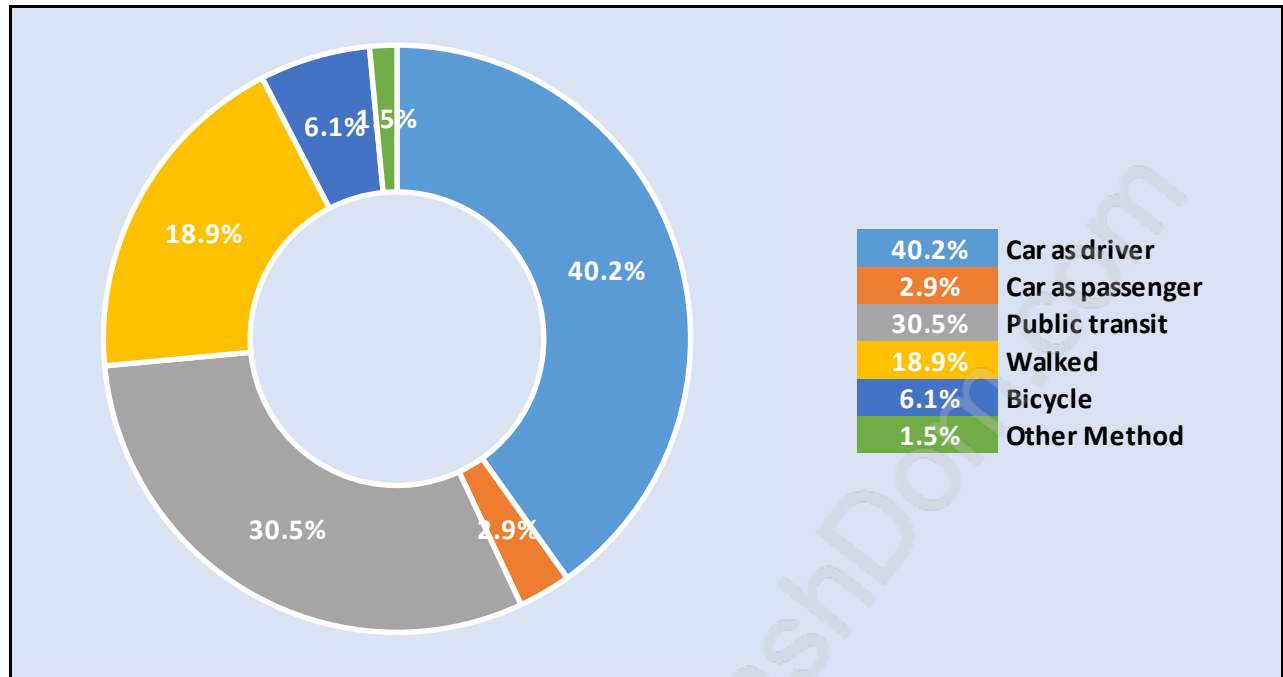

Travel To Work in (from) Fairview