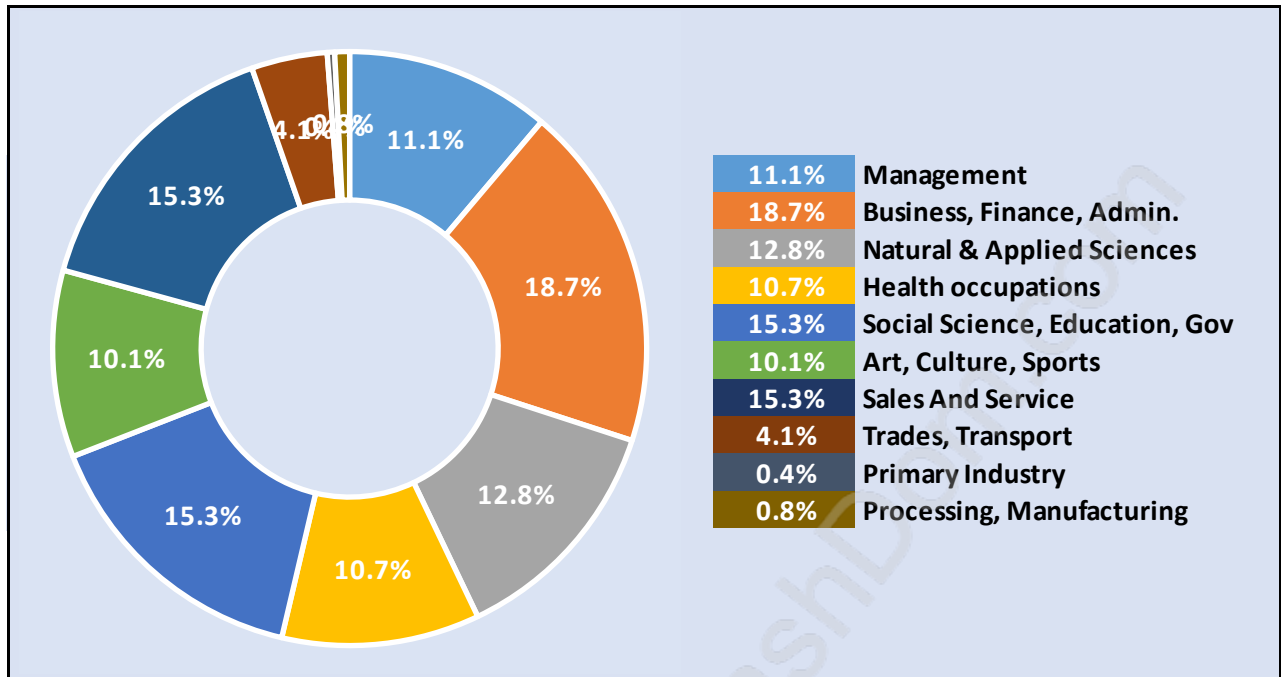

Fairview

Population Trends in Fairview

Population by Age in Fairview

Population Age 15+ by Income Status in Fairview

Total Population Age 15 - 24,733

Households by Income in Fairview

Total Number of Households - 16,141 / Average Household Income - \$86,621

Households by Household Size in Fairview

Total Number of Households - 16,141

Dwellings in Fairview

Population Age 15+ in Fairview

Labour Force by Occupation in Fairview

Labour Force Participation in Fairview