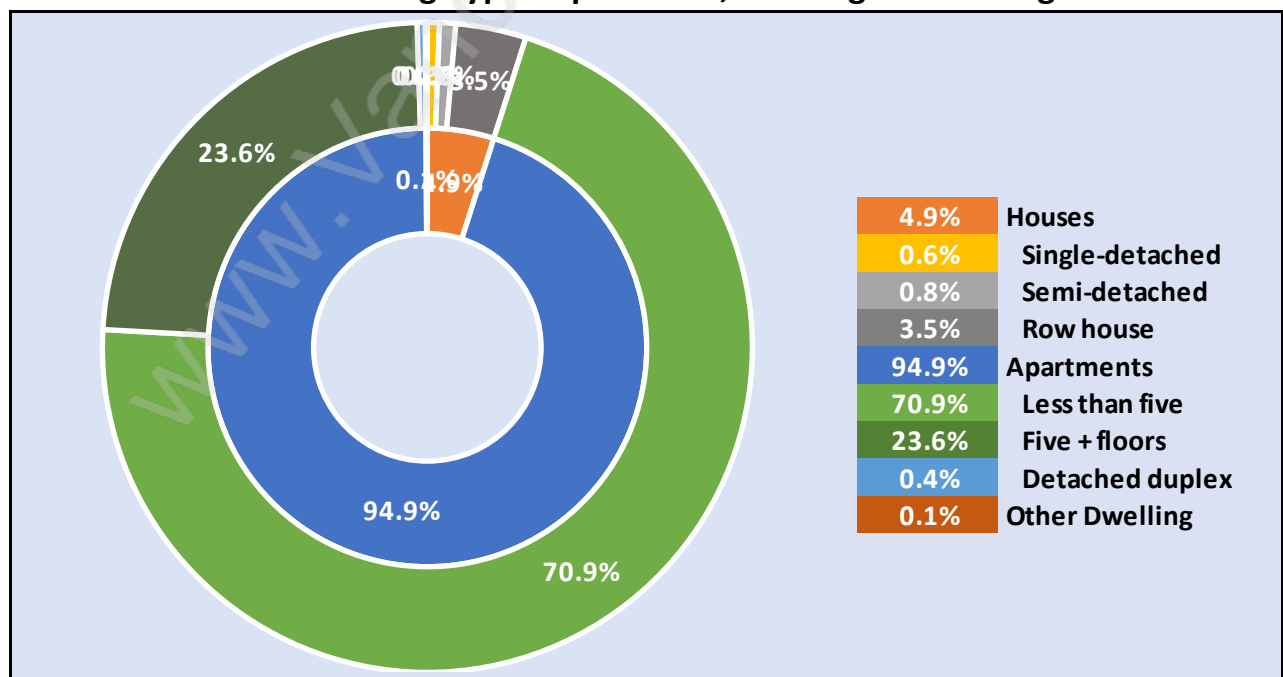

Fairview

Population Trends in Fairview

Population by Age in Fairview

Population Age 15+ by Income Status in Fairview

Total Population Age 15 - 24,733

Households by Income in Fairview

Total Number of Households - 16,141 / Average Household Income - \$86,621

Families in Fairview

Average Persons per Family - 2.3

Children at Home in Fairview

Total Number of Children at Home - 2,750

Family Structure in Fairview

Total Number of Families - 6,086 / Average Persons per Family - 2.3

Households by Household Size in Fairview

Total Number of Households - 16,141

Dwellings in Fairview

Population Age 15+ in Fairview

Labour Force by Occupation in Fairview

Labour Force Participation in Fairview

Travel To Work in (from) Fairview

Occupied Dwellings by Structure Type in Fairview

Dominant Bulding Type - Apartment, building low and high rise

Private Dwellings by Period of Construction in Fairview

Dominant Period of Construction - 1961-1980