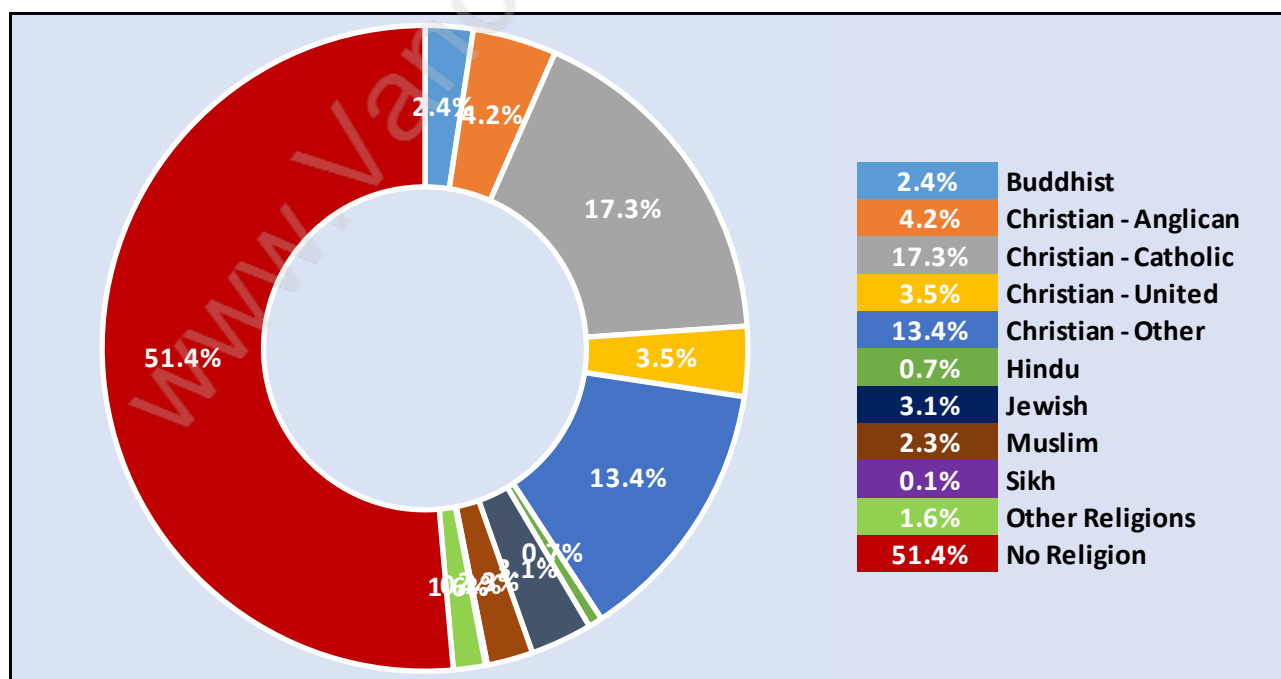

Population by Religion in Fairview