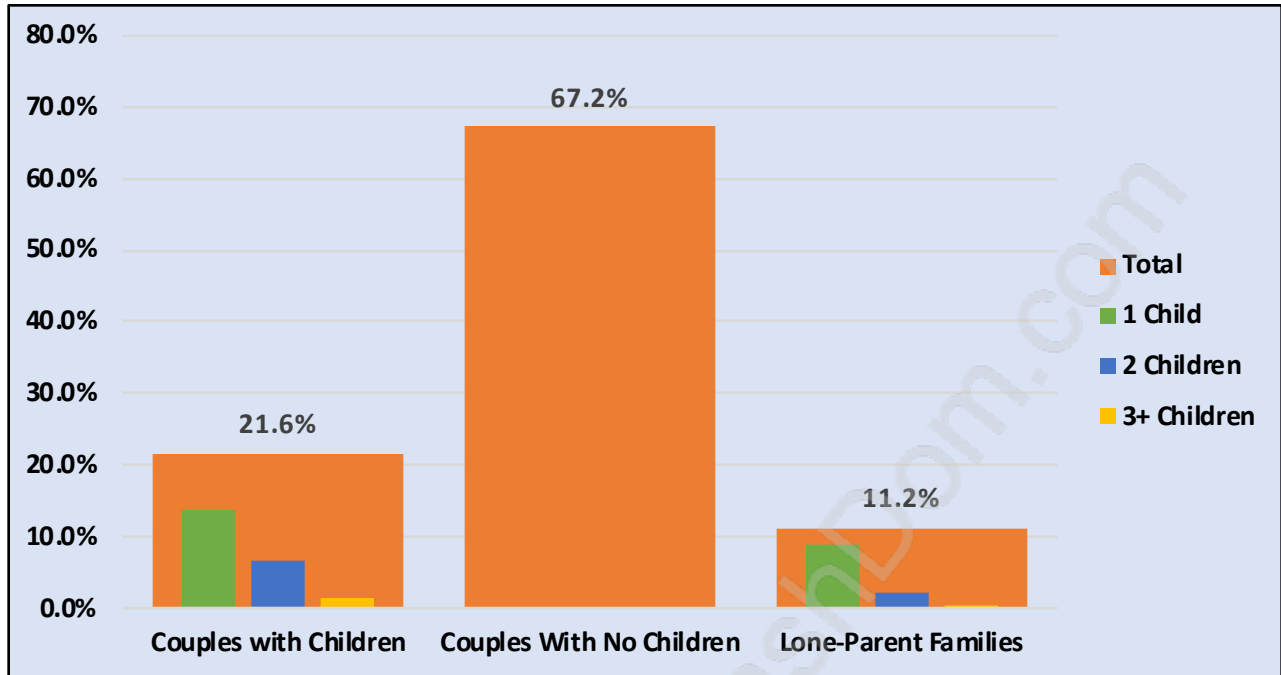

Fairview

Population Trends in Fairview

Population by Age in Fairview

Population Age 15+ by Income Status in Fairview

Total Population Age 15 - 24,733

Households by Income in Fairview

Total Number of Households - 16,141 / Average Household Income - \$86,621

Families in Fairview

Average Persons per Family - 2.3

Children at Home in Fairview

Total Number of Children at Home - 2,750

Family Structure in Fairview

Total Number of Families - 6,086 / Average Persons per Family - 2.3

Households by Household Size in Fairview

Total Number of Households - 16,141

Dwellings in Fairview

Population Age 15+ in Fairview

Labour Force by Occupation in Fairview

Labour Force Participation in Fairview