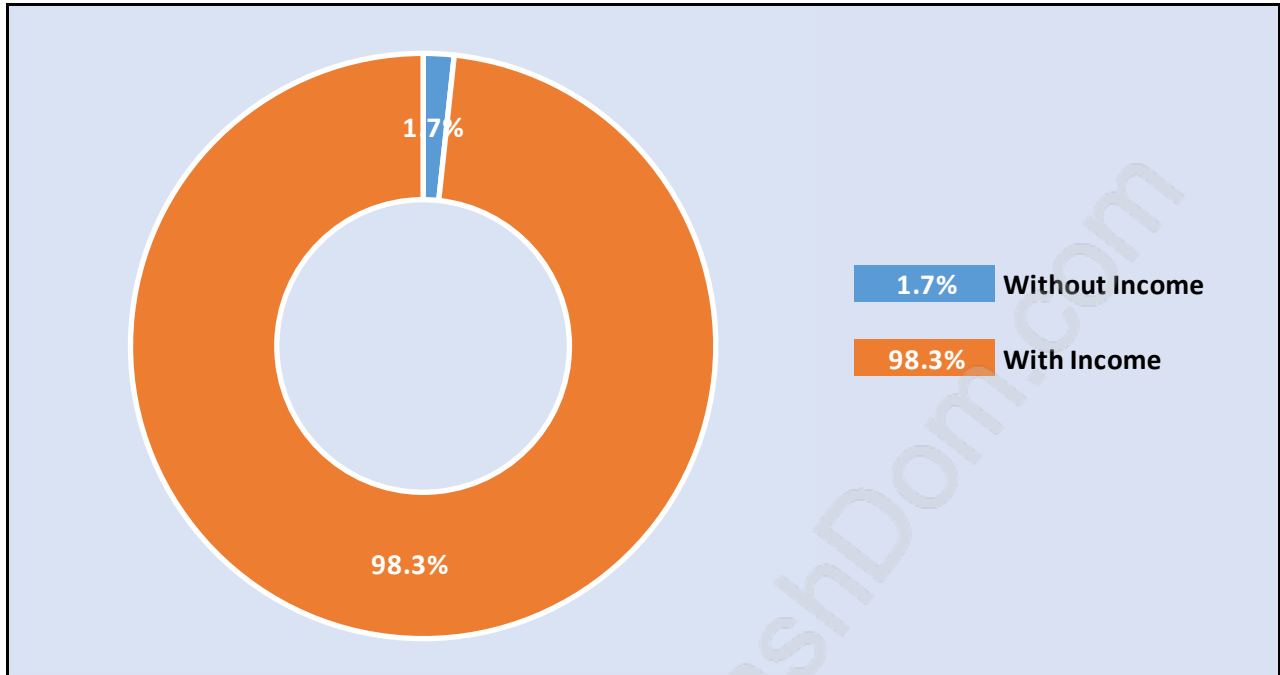

False Creek

Population Trends in False Creek

Population by Age in False Creek

Population Age 15+ by Income Status in False Creek

Total Population Age 15 - 8,667

Households by Income in False Creek

Total Number of Households - 5,374 / Average Household Income - \$97,010

Families in False Creek

Average Persons per Family - 2.5

Children at Home in False Creek

Total Number of Children at Home - 1,500

Family Structure in False Creek

Total Number of Families - 2,556 / Average Persons per Family - 2.5