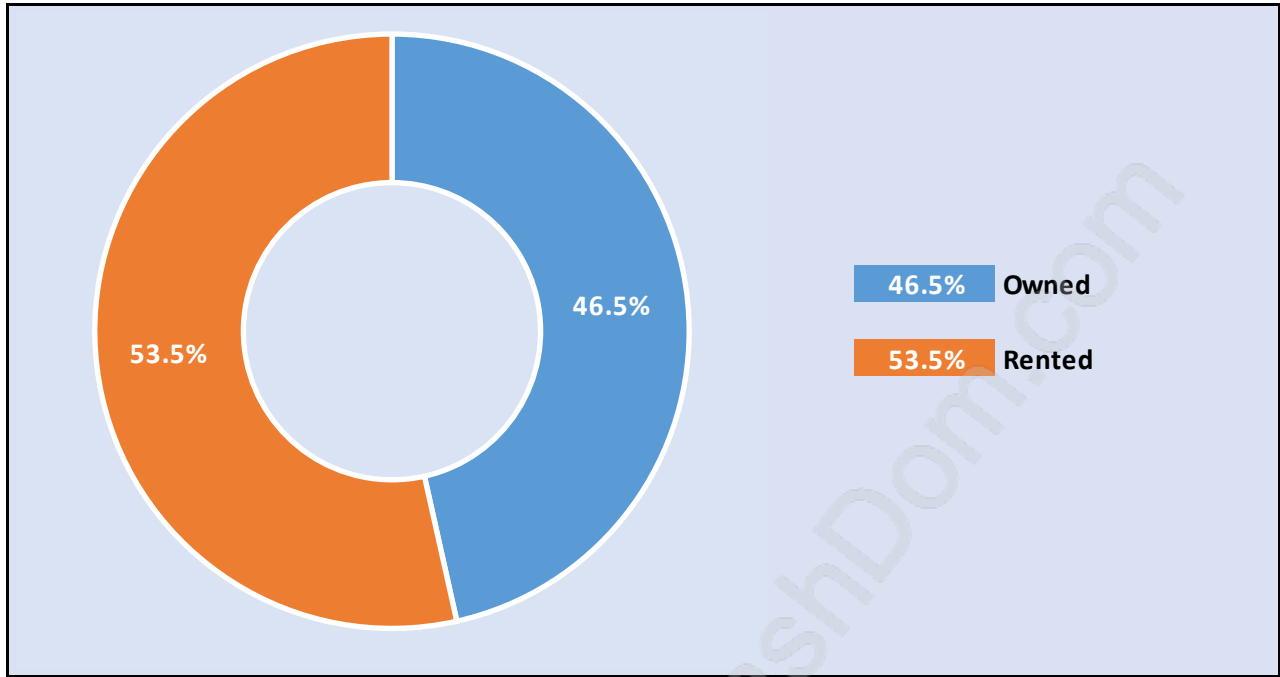

False Creek

Population Trends in False Creek

Population by Age in False Creek

Population Age 15+ by Income Status in False Creek

Total Population Age 15 - 8,667

Households by Income in False Creek

Total Number of Households - 5,374 / Average Household Income - \$97,010

Families in False Creek

Average Persons per Family - 2.5

Children at Home in False Creek

Total Number of Children at Home - 1,500

Family Structure in False Creek

Total Number of Families - 2,556 / Average Persons per Family - 2.5

Households by Household Size in False Creek

Total Number of Households - 5,374

Dwellings in False Creek

Population Age 15+ in False Creek

Labour Force by Occupation in False Creek

Labour Force Participation in False Creek