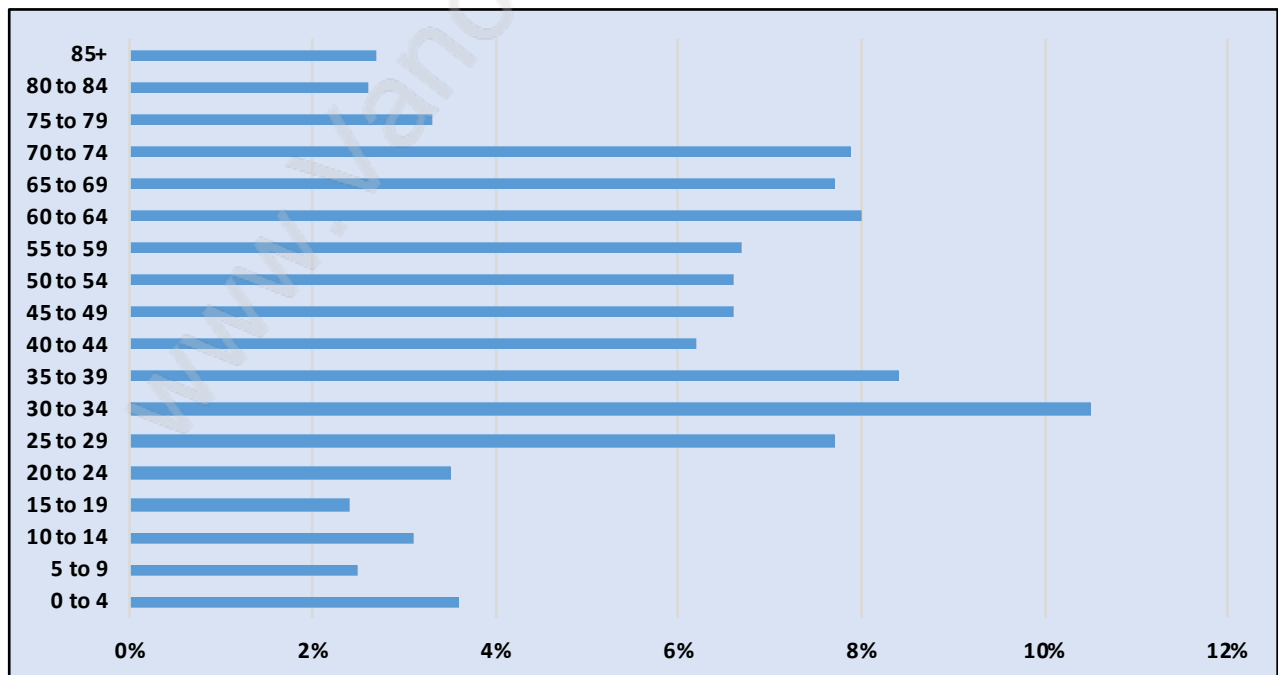

False Creek

Population Trends in False Creek

Population by Age in False Creek

Population Age 15+ by Income Status in False Creek

Total Population Age 15 - 8,667

Households by Income in False Creek

Total Number of Households - 5,374 / Average Household Income - \$97,010

Families in False Creek

Average Persons per Family - 2.5

Children at Home in False Creek

Total Number of Children at Home - 1,500

Family Structure in False Creek

Total Number of Families - 2,556 / Average Persons per Family - 2.5