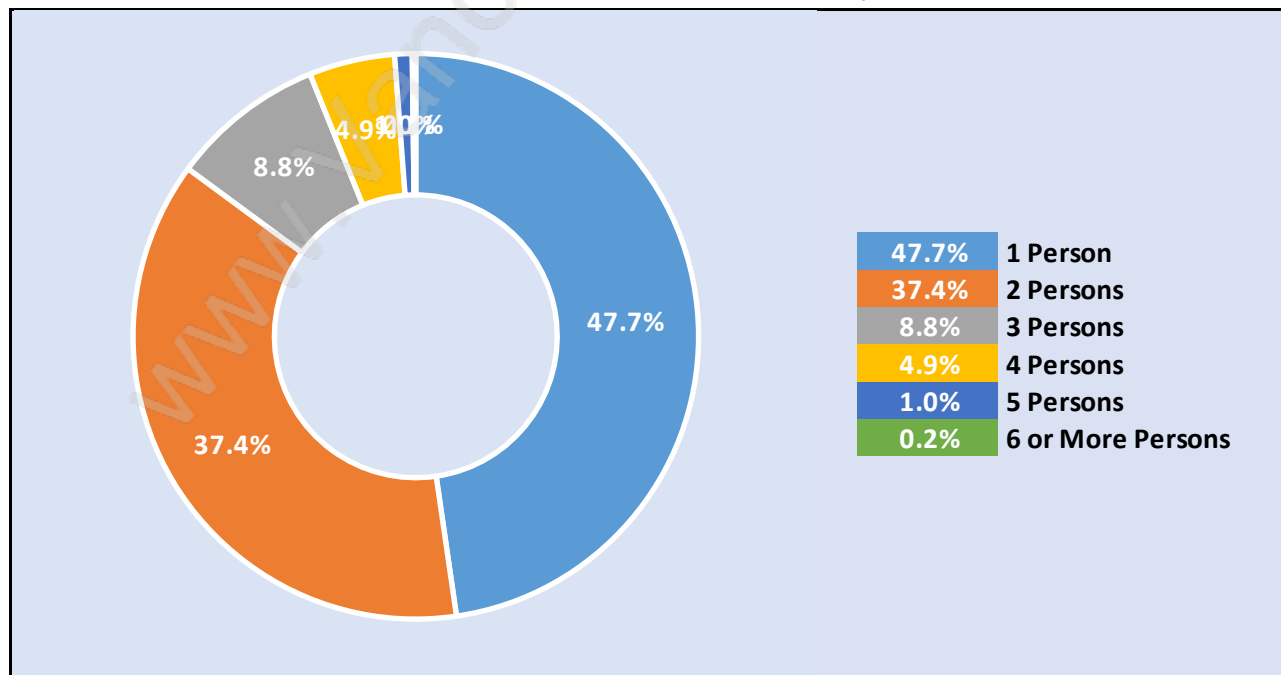

False Creek

Population Trends in False Creek

Population by Age in False Creek

Population Age 15+ by Income Status in False Creek

Total Population Age 15 - 8,667

Households by Income in False Creek

Total Number of Households - 5,374 / Average Household Income - \$97,010

Families in False Creek

Average Persons per Family - 2.5

Children at Home in False Creek

Total Number of Children at Home - 1,500

Family Structure in False Creek

Total Number of Families - 2,556 / Average Persons per Family - 2.5

Households by Household Size in False Creek

Total Number of Households - 5,374

Dwellings in False Creek

Population Age 15+ in False Creek

Labour Force by Occupation in False Creek

Labour Force Participation in False Creek