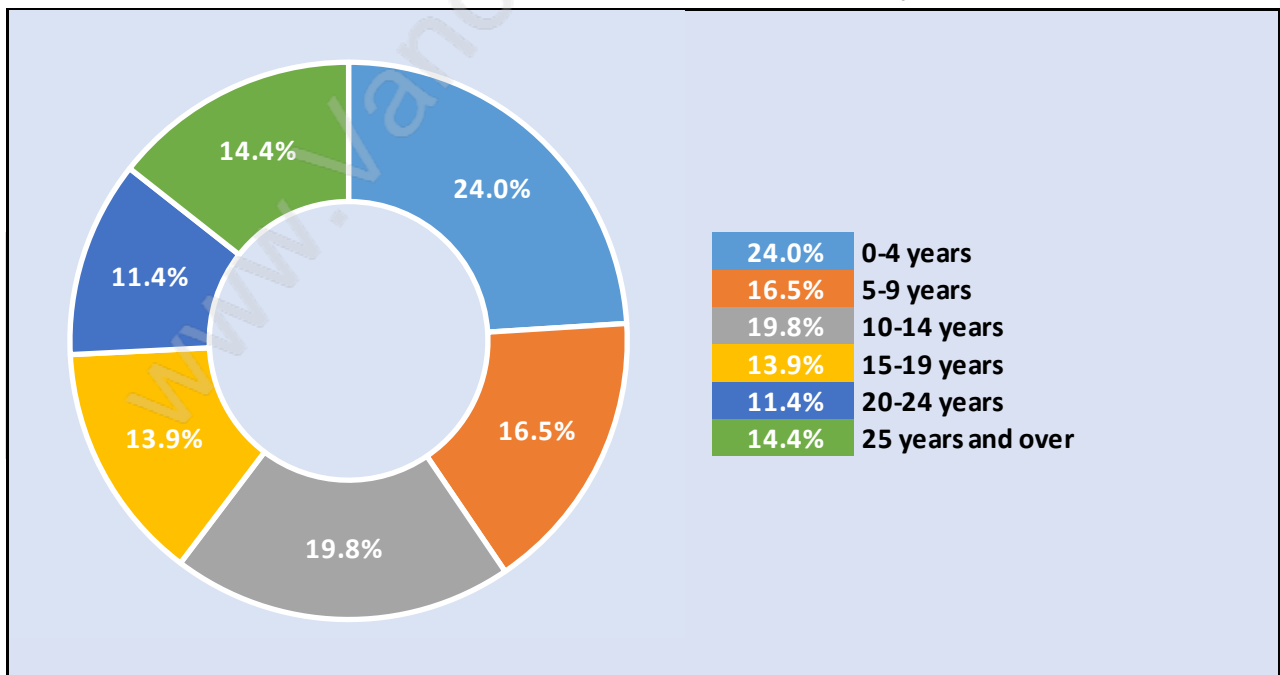

False Creek

Population Trends in False Creek

Population by Age in False Creek

Population Age 15+ by Income Status in False Creek

Total Population Age 15 - 8,667

Households by Income in False Creek

Total Number of Households - 5,374 / Average Household Income - \$97,010

Families in False Creek

Average Persons per Family - 2.5

Children at Home in False Creek

Total Number of Children at Home - 1,500

Family Structure in False Creek

Total Number of Families - 2,556 / Average Persons per Family - 2.5