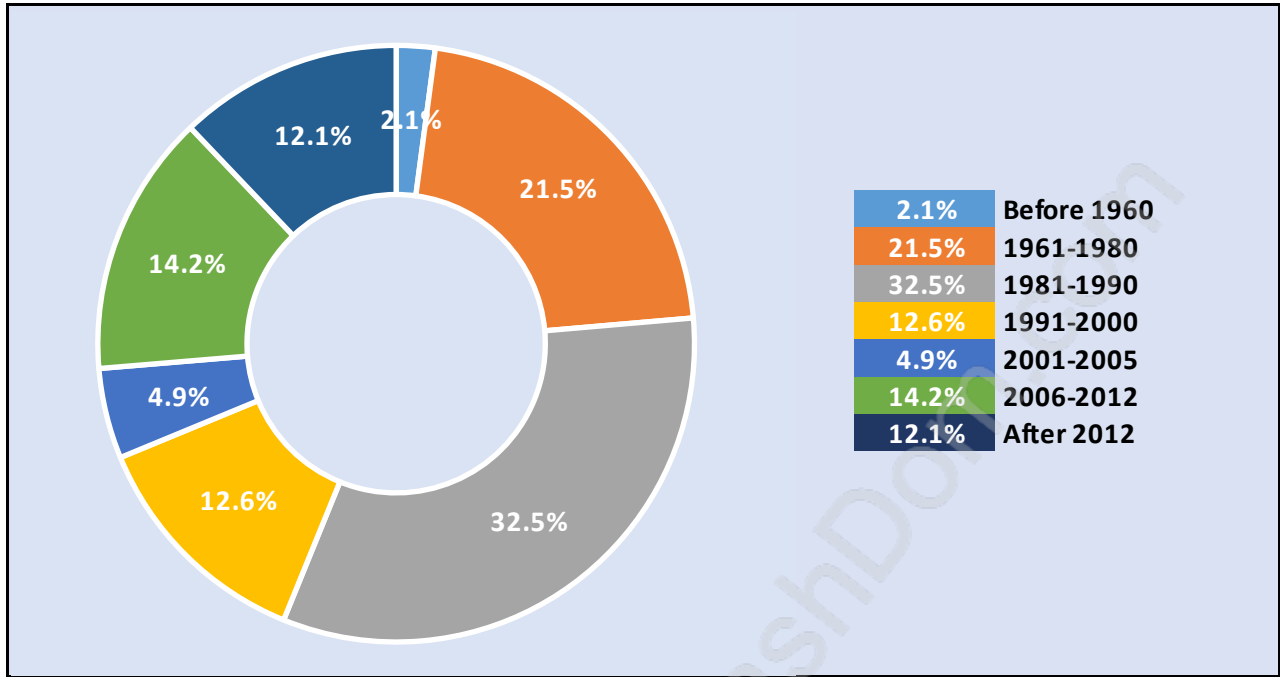

False Creek

Population Trends in False Creek

Population by Age in False Creek

Population Age 15+ by Income Status in False Creek

Total Population Age 15 - 8,667

Households by Income in False Creek

Total Number of Households - 5,374 / Average Household Income - \$97,010

Travel To Work in (from) False Creek

Occupied Dwellings by Structure Type in False Creek

Dominant Bulding Type - Apartment, building low and high rise

Private Dwellings by Period of Construction in False Creek

Dominant Period of Construction - 1981-1990

Population by Religion in False Creek

Population by Home Languages in False Creek