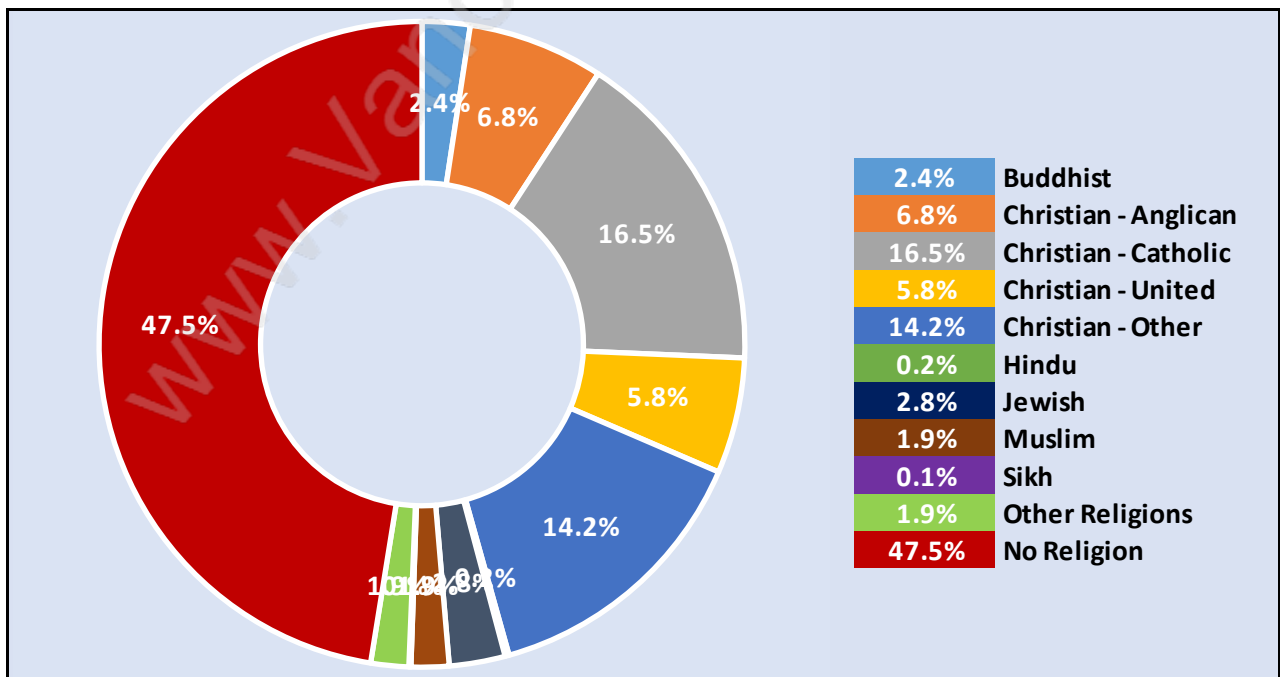

False Creek

Population Trends in False Creek

Population by Age in False Creek

Population Age 15+ by Income Status in False Creek

Total Population Age 15 - 8,667

Households by Income in False Creek

Total Number of Households - 5,374 / Average Household Income - \$97,010

Travel To Work in (from) False Creek

Occupied Dwellings by Structure Type in False Creek

Dominant Bulding Type - Apartment, building low and high rise

Private Dwellings by Period of Construction in False Creek

Dominant Period of Construction - 1981-1990

Population by Religion in False Creek

Population by Home Languages in False Creek