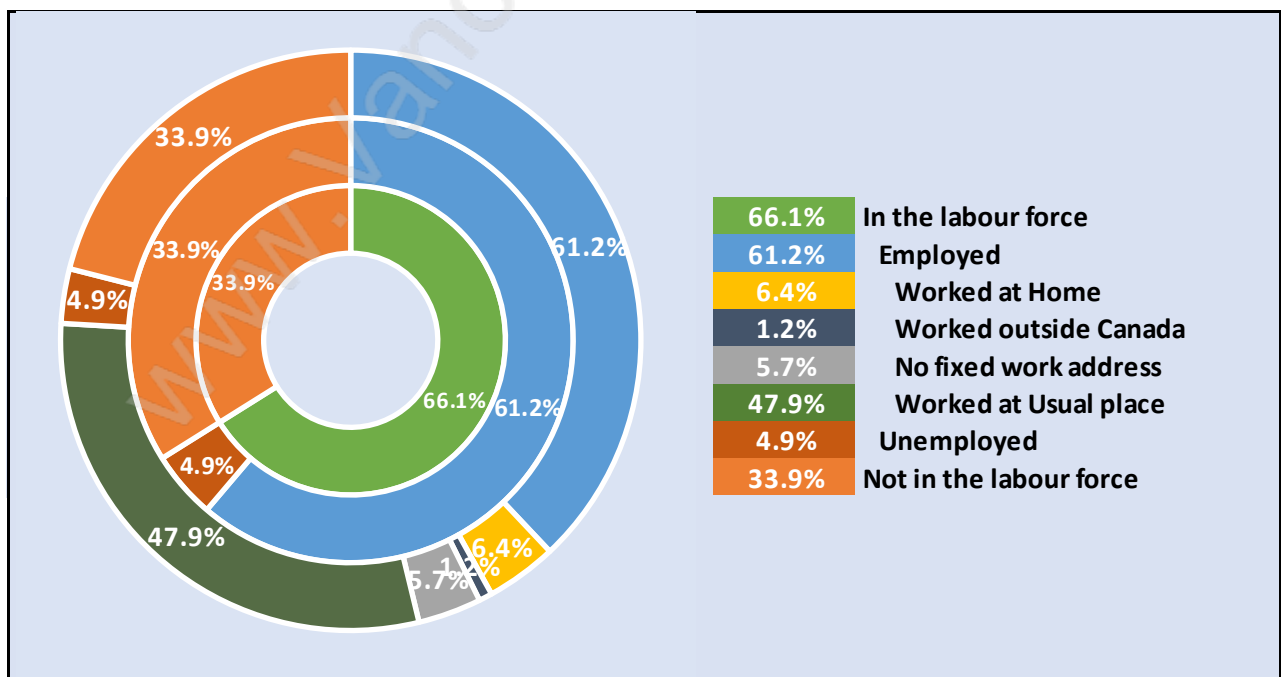

False Creek

Population Trends in False Creek

Population by Age in False Creek

Population Age 15+ by Income Status in False Creek

Total Population Age 15 - 8,667

Households by Income in False Creek

Total Number of Households - 5,374 / Average Household Income - \$97,010

Families in False Creek

Average Persons per Family - 2.5

Children at Home in False Creek

Total Number of Children at Home - 1,500

Family Structure in False Creek

Total Number of Families - 2,556 / Average Persons per Family - 2.5

Households by Household Size in False Creek

Total Number of Households - 5,374

Dwellings in False Creek

Population Age 15+ in False Creek

Labour Force by Occupation in False Creek

Labour Force Participation in False Creek