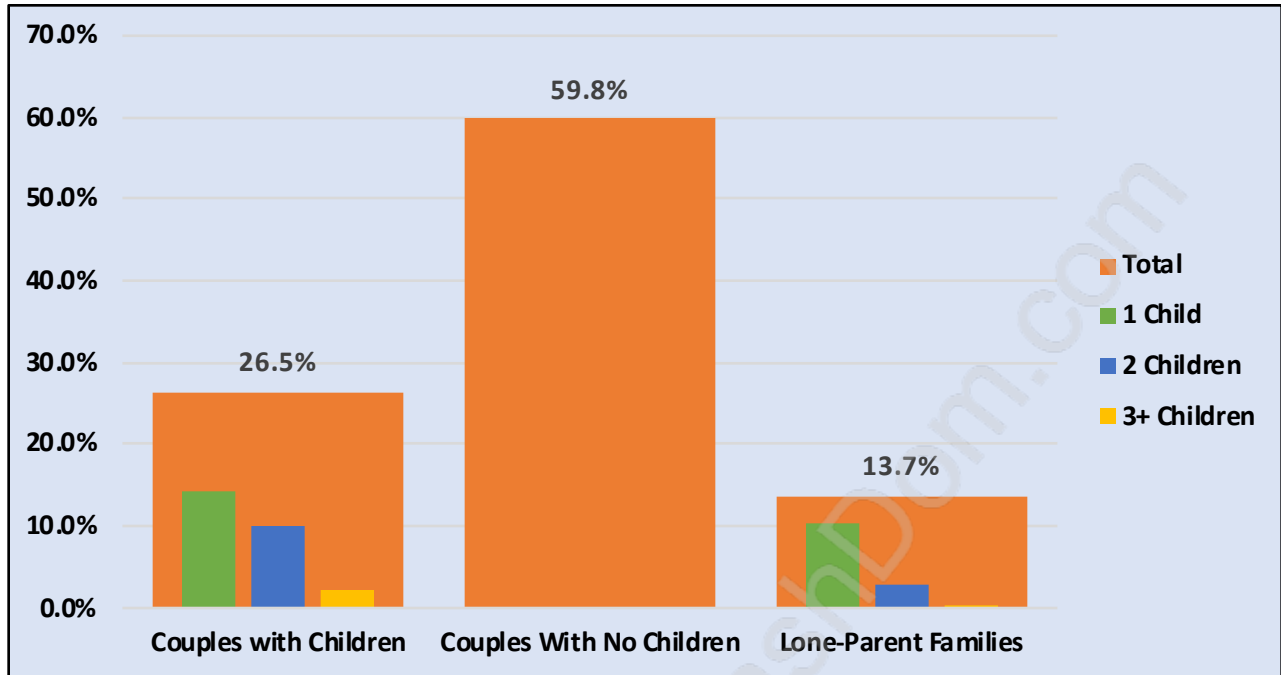

False Creek

Population Trends in False Creek

Population by Age in False Creek

Population Age 15+ by Income Status in False Creek

Total Population Age 15 - 8,667

Households by Income in False Creek

Total Number of Households - 5,374 / Average Household Income - \$97,010

Families in False Creek

Average Persons per Family - 2.5

Children at Home in False Creek

Total Number of Children at Home - 1,500

Family Structure in False Creek

Total Number of Families - 2,556 / Average Persons per Family - 2.5

Households by Household Size in False Creek

Total Number of Households - 5,374

Dwellings in False Creek

Population Age 15+ in False Creek

Labour Force by Occupation in False Creek

Labour Force Participation in False Creek