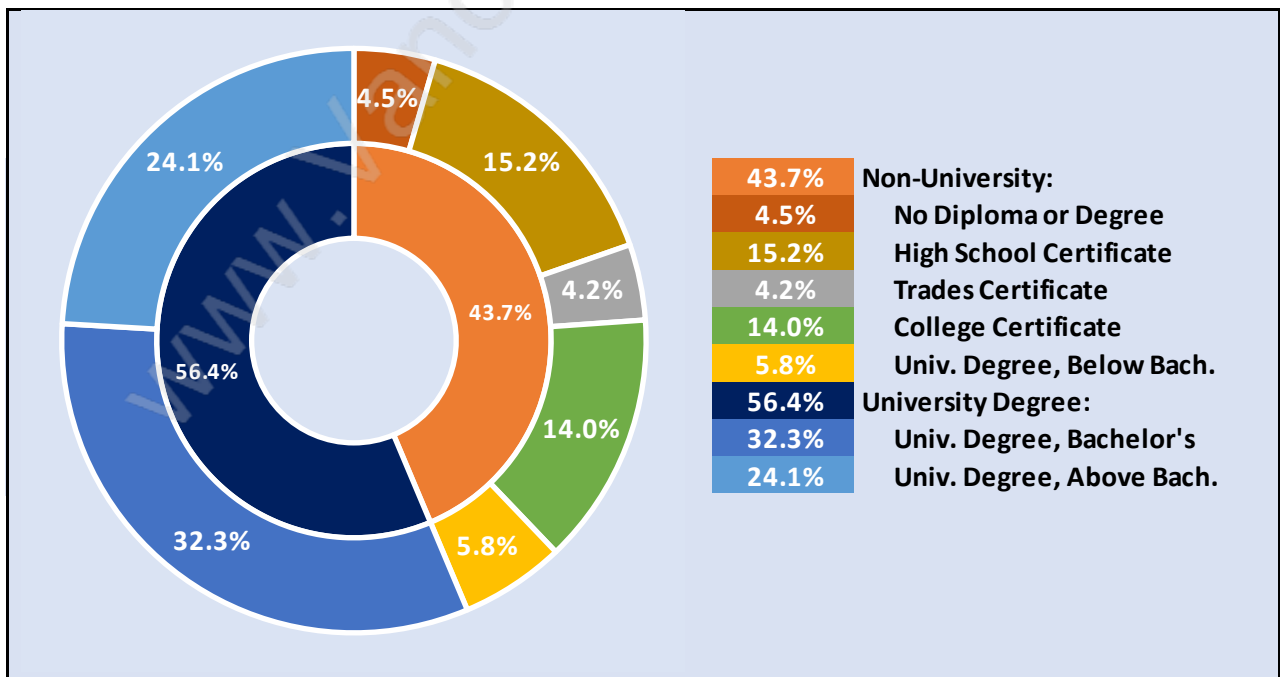

False Creek

Population Trends in False Creek

Population by Age in False Creek

Population Age 15+ by Income Status in False Creek

Total Population Age 15 - 8,667

Households by Income in False Creek

Total Number of Households - 5,374 / Average Household Income - \$97,010

Families in False Creek

Average Persons per Family - 2.5

Children at Home in False Creek

Total Number of Children at Home - 1,500

Family Structure in False Creek

Total Number of Families - 2,556 / Average Persons per Family - 2.5

Households by Household Size in False Creek

Total Number of Households - 5,374

Dwellings in False Creek

Population Age 15+ in False Creek

Labour Force by Occupation in False Creek

Labour Force Participation in False Creek