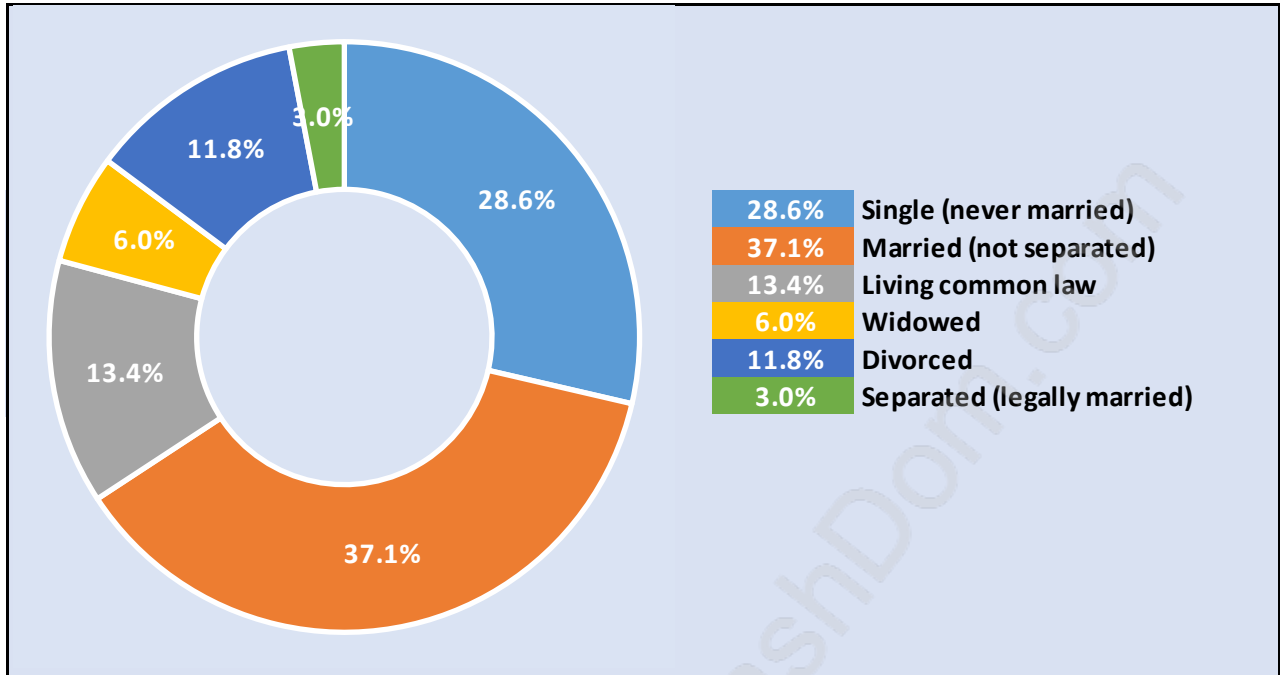

False Creek

Population Trends in False Creek

Population by Age in False Creek

Population Age 15+ by Income Status in False Creek

Total Population Age 15 - 8,667

Households by Income in False Creek

Total Number of Households - 5,374 / Average Household Income - \$97,010

Families in False Creek

Average Persons per Family - 2.5

Children at Home in False Creek

Total Number of Children at Home - 1,500

Family Structure in False Creek

Total Number of Families - 2,556 / Average Persons per Family - 2.5

Households by Household Size in False Creek

Total Number of Households - 5,374

Dwellings in False Creek

Population Age 15+ in False Creek

Labour Force by Occupation in False Creek

Labour Force Participation in False Creek