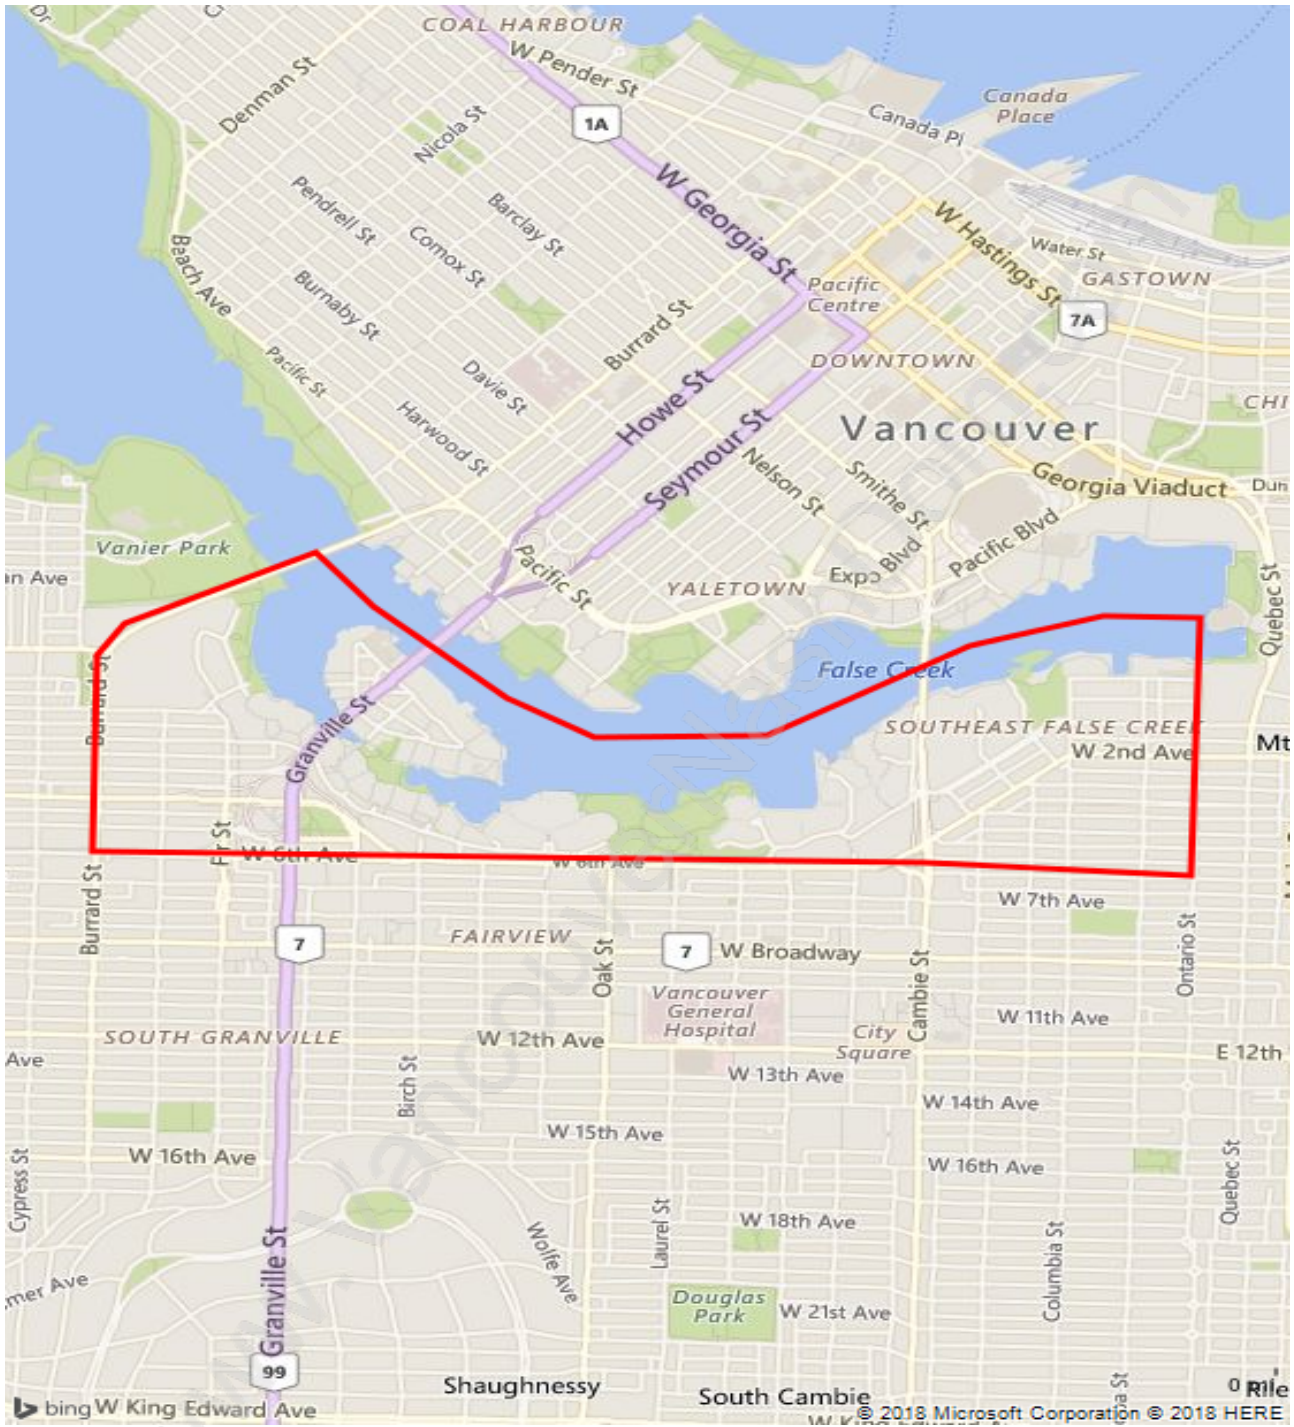

False Creek

Population Trends in False Creek

Population by Age in False Creek

Population Age 15+ by Income Status in False Creek

Total Population Age 15 - 8,667

Households by Income in False Creek

Total Number of Households - 5,374 / Average Household Income - \$97,010

Families in False Creek

Average Persons per Family - 2.5

Children at Home in False Creek

Total Number of Children at Home - 1,500

Family Structure in False Creek

Total Number of Families - 2,556 / Average Persons per Family - 2.5