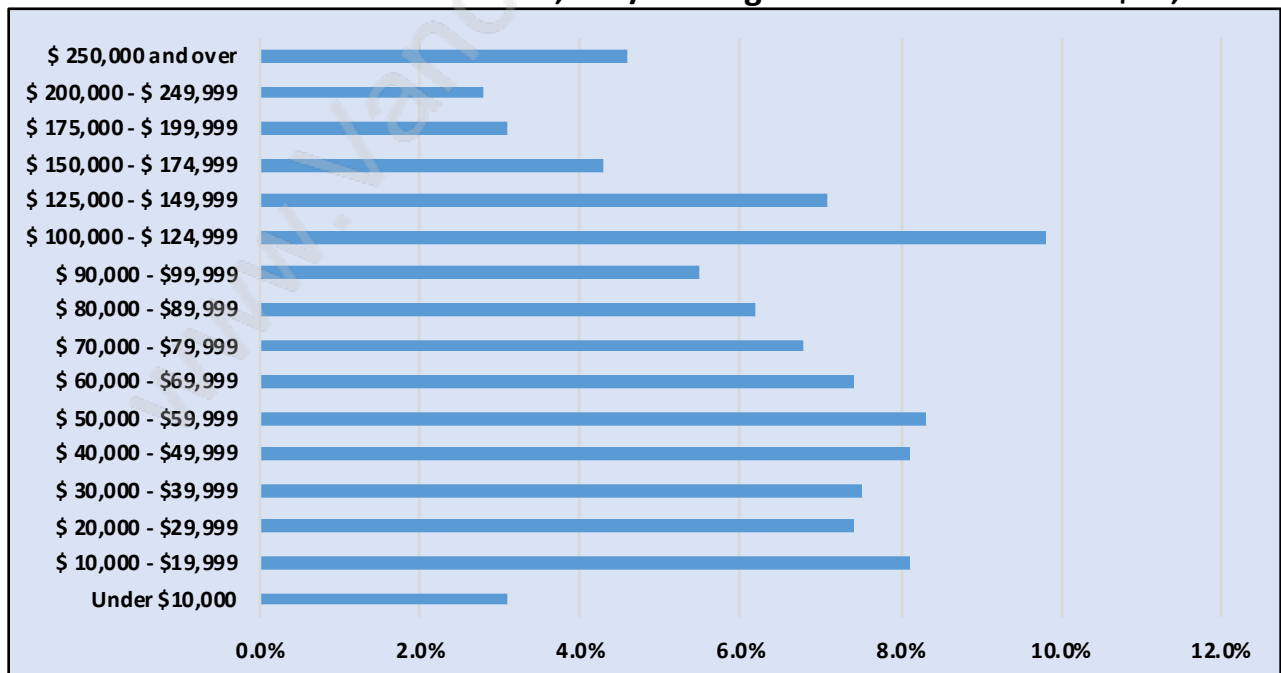

False Creek

Population Trends in False Creek

Population by Age in False Creek

Population Age 15+ by Income Status in False Creek

Total Population Age 15 - 8,667

Households by Income in False Creek

Total Number of Households - 5,374 / Average Household Income - \$97,010

Families in False Creek

Average Persons per Family - 2.5

Children at Home in False Creek

Total Number of Children at Home - 1,500

Family Structure in False Creek

Total Number of Families - 2,556 / Average Persons per Family - 2.5