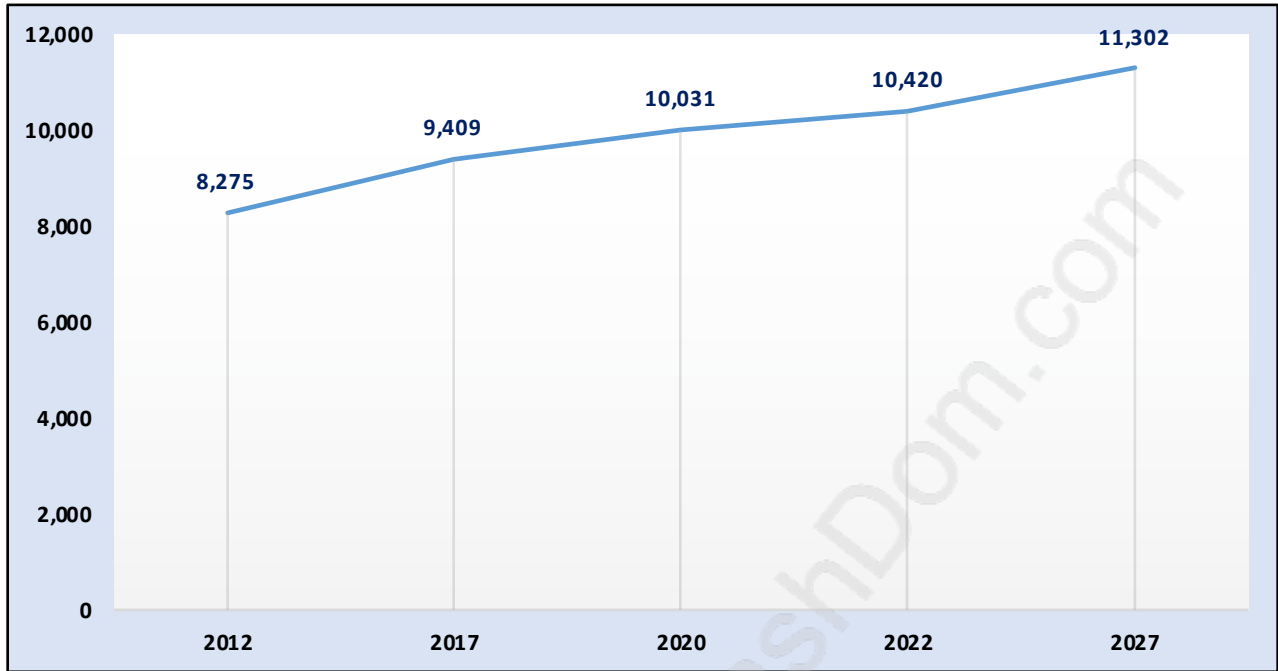

False Creek

Population Trends in False Creek

Population by Age in False Creek

Population Age 15+ by Income Status in False Creek

Total Population Age 15 - 8,667

Households by Income in False Creek

Total Number of Households - 5,374 / Average Household Income - \$97,010

Families in False Creek

Average Persons per Family - 2.5

Children at Home in False Creek

Total Number of Children at Home - 1,500

Family Structure in False Creek

Total Number of Families - 2,556 / Average Persons per Family - 2.5