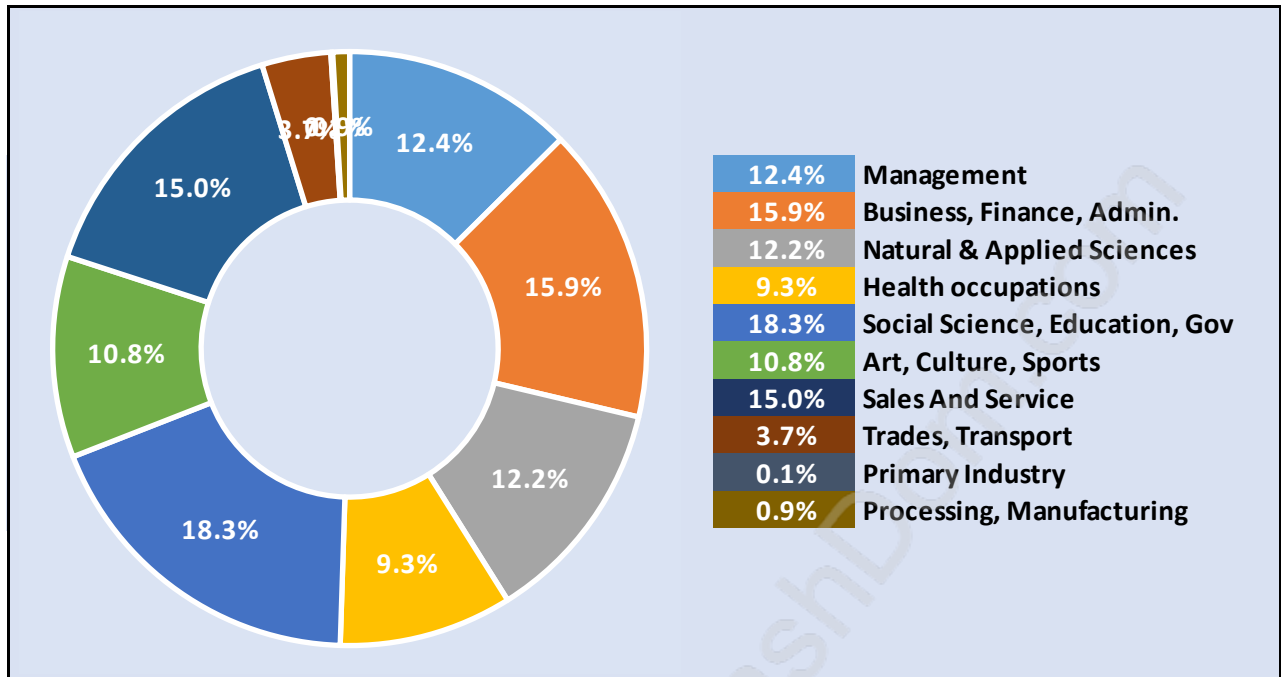

Labour Force by Occupation in False Creek