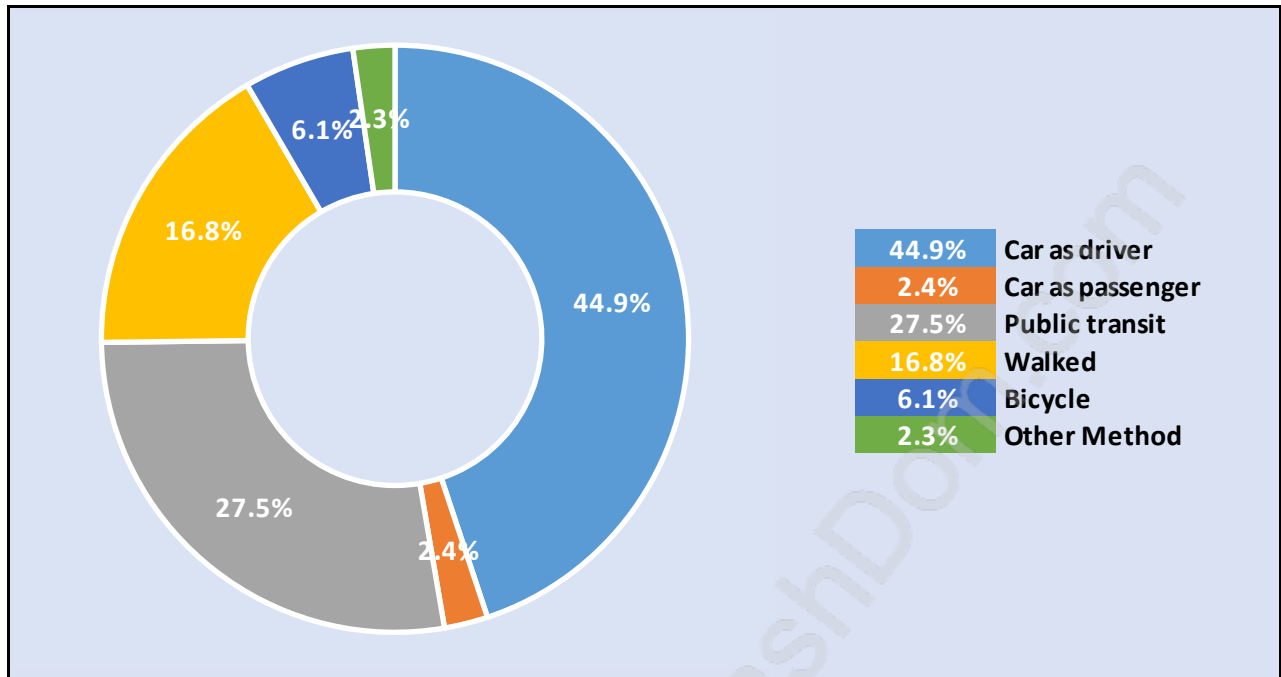

Travel To Work in (from) False Creek