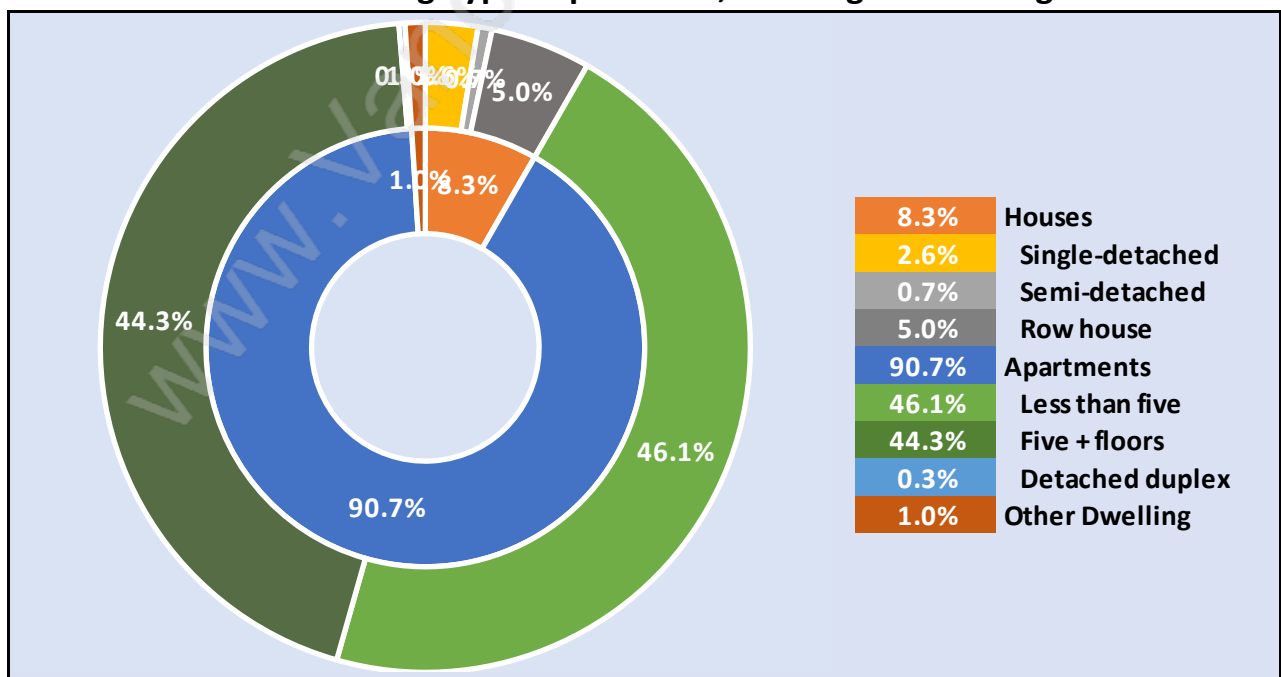

False Creek

Population Trends in False Creek

Population by Age in False Creek

Population Age 15+ by Income Status in False Creek

Total Population Age 15 - 8,667

Households by Income in False Creek

Total Number of Households - 5,374 / Average Household Income - \$97,010

Families in False Creek

Average Persons per Family - 2.5

Children at Home in False Creek

Total Number of Children at Home - 1,500

Family Structure in False Creek

Total Number of Families - 2,556 / Average Persons per Family - 2.5

Households by Household Size in False Creek

Total Number of Households - 5,374

Dwellings in False Creek

Population Age 15+ in False Creek

Labour Force by Occupation in False Creek

Labour Force Participation in False Creek

Travel To Work in (from) False Creek

Occupied Dwellings by Structure Type in False Creek

Dominant Bulding Type - Apartment, building low and high rise

Private Dwellings by Period of Construction in False Creek