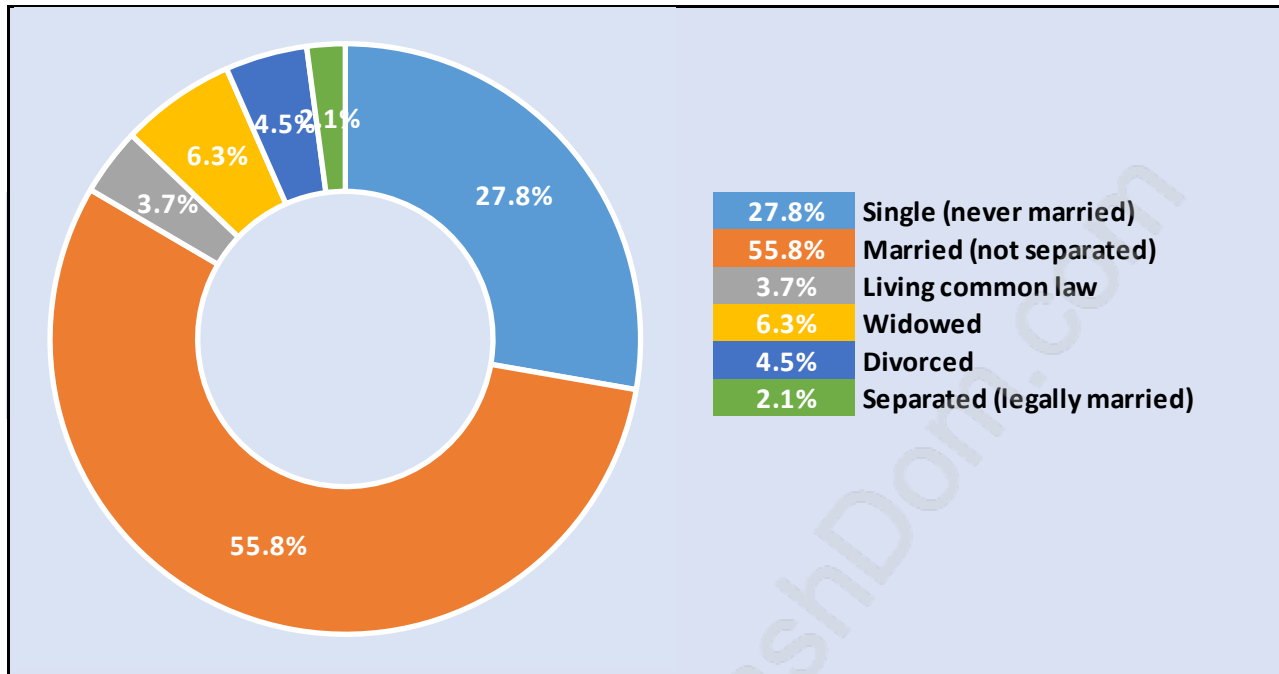

Fleetwood Tynehead

July 2018

Population Trends in Fleetwood Tynehead

Population by Age in Fleetwood Tynehead

Population Age 15+ by Income Status in Fleetwood Tynehead

Total Population Age 15 - 44,209

Households by Income in Fleetwood Tynehead

Total Number of Households - 15,837 / Average Household Income - \$107,753

Families in Fleetwood Tynehead

Average Persons per Family - 3.5

Children at Home in Fleetwood Tynehead

Total Number of Children at Home - 18,239

Family Structure in Fleetwood Tynehead

Total Number of Families - 12,898 / Average Persons per Family - 3.5

Households by Household Size in Fleetwood Tynehead

Total Number of Households - 15,837

Dwellings in Fleetwood Tynehead