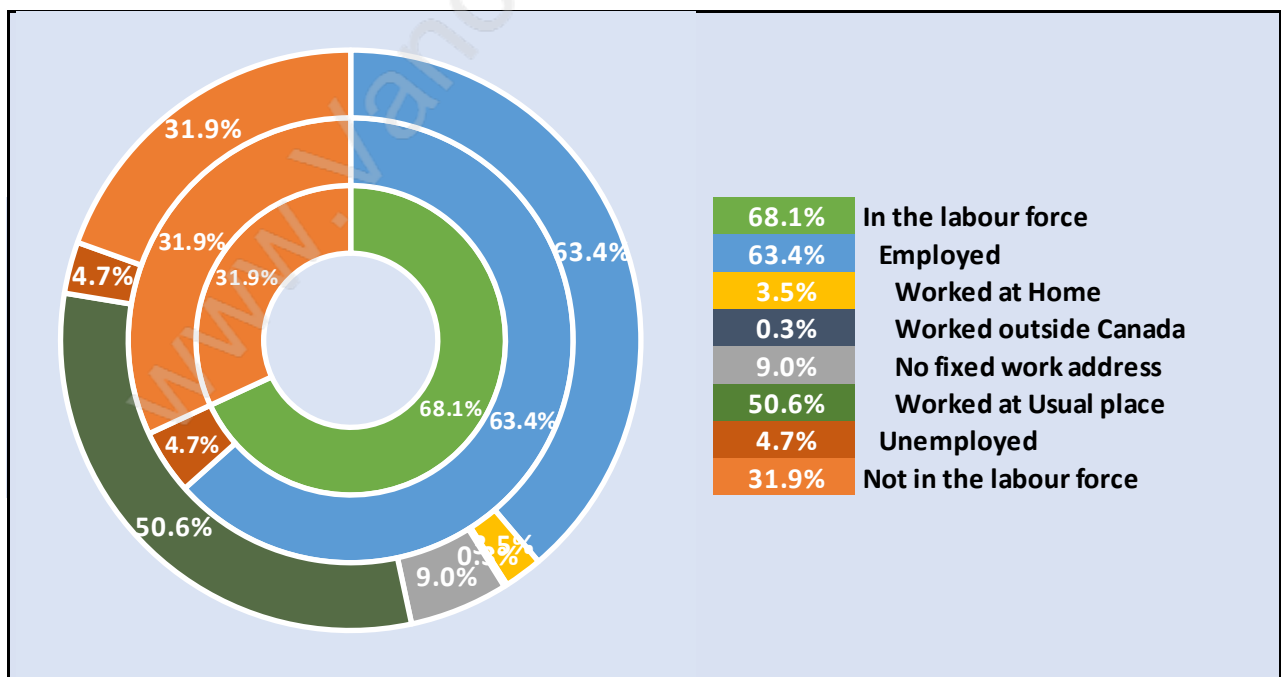

Family Structure in Fleetwood Tynehead

Total Number of Families - 12,898 / Average Persons per Family - 3.5

Households by Household Size in Fleetwood Tynehead

Total Number of Households - 15,837

Dwellings in Fleetwood Tynehead

Population Age 15+ in Fleetwood Tynehead

Labour Force by Occupation in Fleetwood Tynehead

Labour Force Participation in Fleetwood Tynehead

Travel To Work in (from) Fleetwood Tynehead

Occupied Dwellings by Structure Type in Fleetwood Tynehead