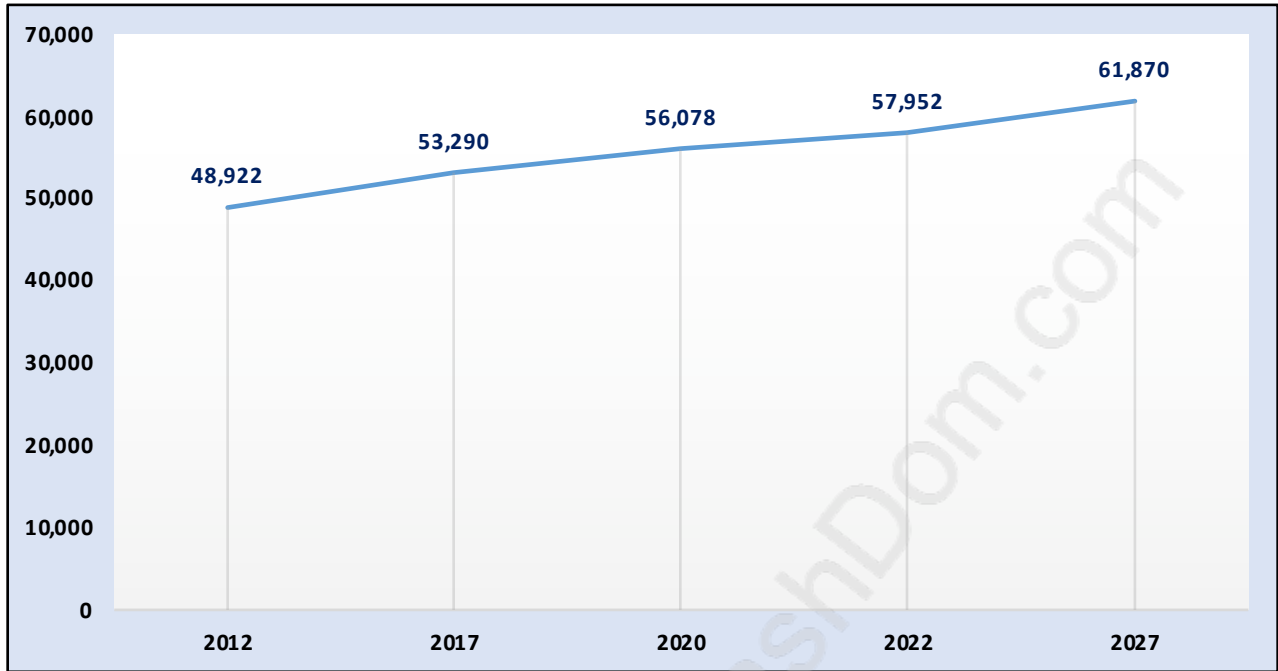

Fleetwood Tynehead

July 2018

Population Trends in Fleetwood Tynehead

Population by Age in Fleetwood Tynehead

Population Age 15+ by Income Status in Fleetwood Tynehead

Total Population Age 15 - 44,209

Households by Income in Fleetwood Tynehead