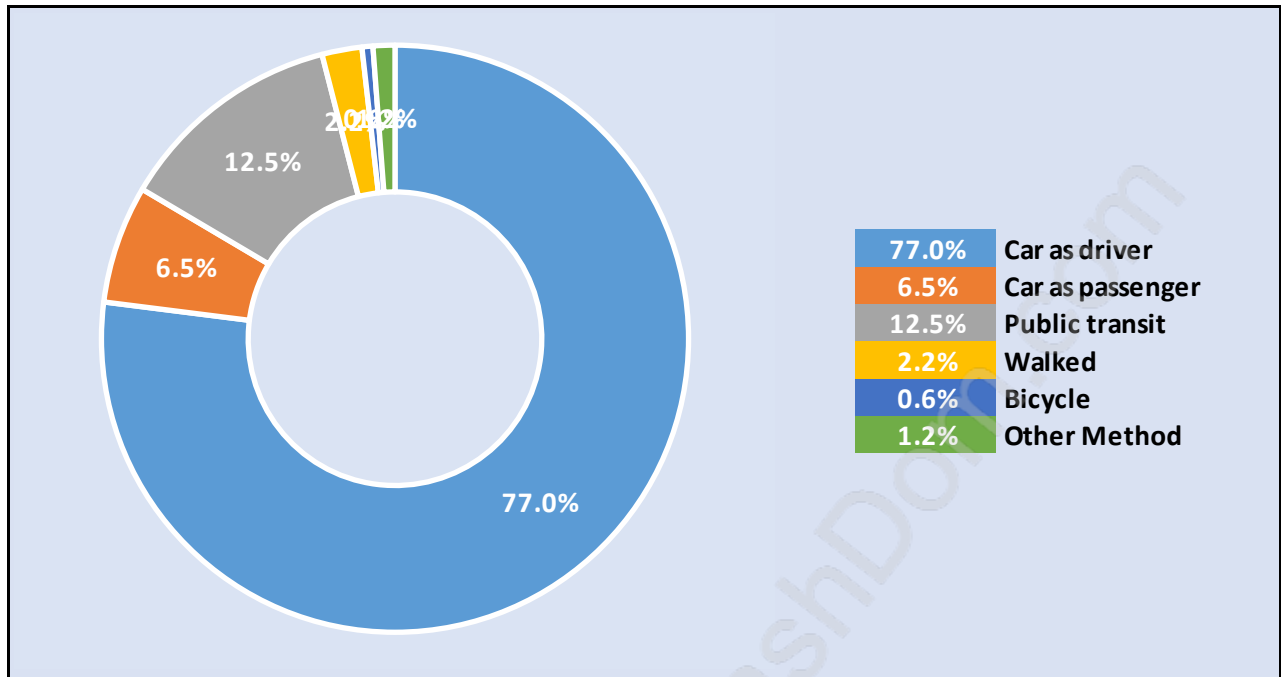

Population Age 15+ in Fleetwood Tynehead

Labour Force by Occupation in Fleetwood Tynehead

Labour Force Participation in Fleetwood Tynehead

Travel To Work in (from) Fleetwood Tynehead

Occupied Dwellings by Structure Type in Fleetwood Tynehead

Dominant Bulding Type - Houses

Private Dwellings by Period of Construction in Fleetwood Tynehead

Dominant Period of Construction - 1991-2000

Population by Religion in Fleetwood Tynehead

Population by Home Languages in Fleetwood Tynehead