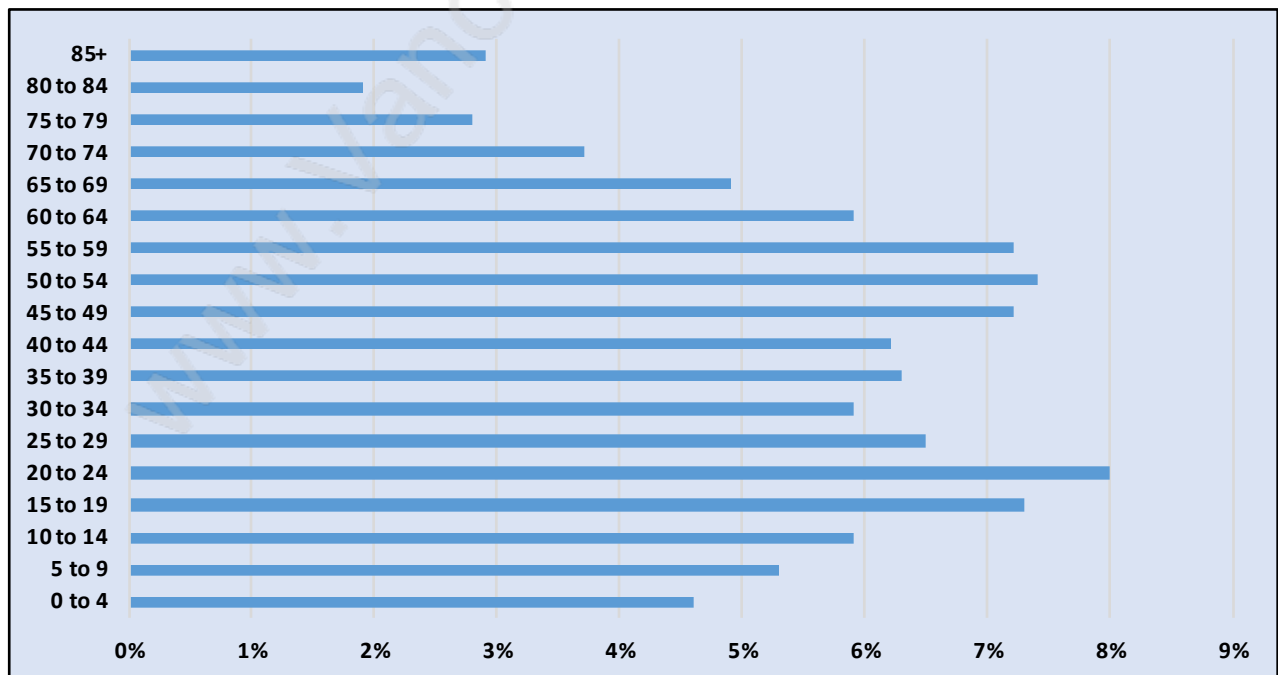

Fleetwood Tynehead

July 2018

Population Trends in Fleetwood Tynehead

Population by Age in Fleetwood Tynehead

Population Age 15+ by Income Status in Fleetwood Tynehead

Total Population Age 15 - 44,209

Households by Income in Fleetwood Tynehead

Total Number of Households - 15,837 / Average Household Income - \$107,753

Families in Fleetwood Tynehead

Average Persons per Family - 3.5

Children at Home in Fleetwood Tynehead

Total Number of Children at Home - 18,239