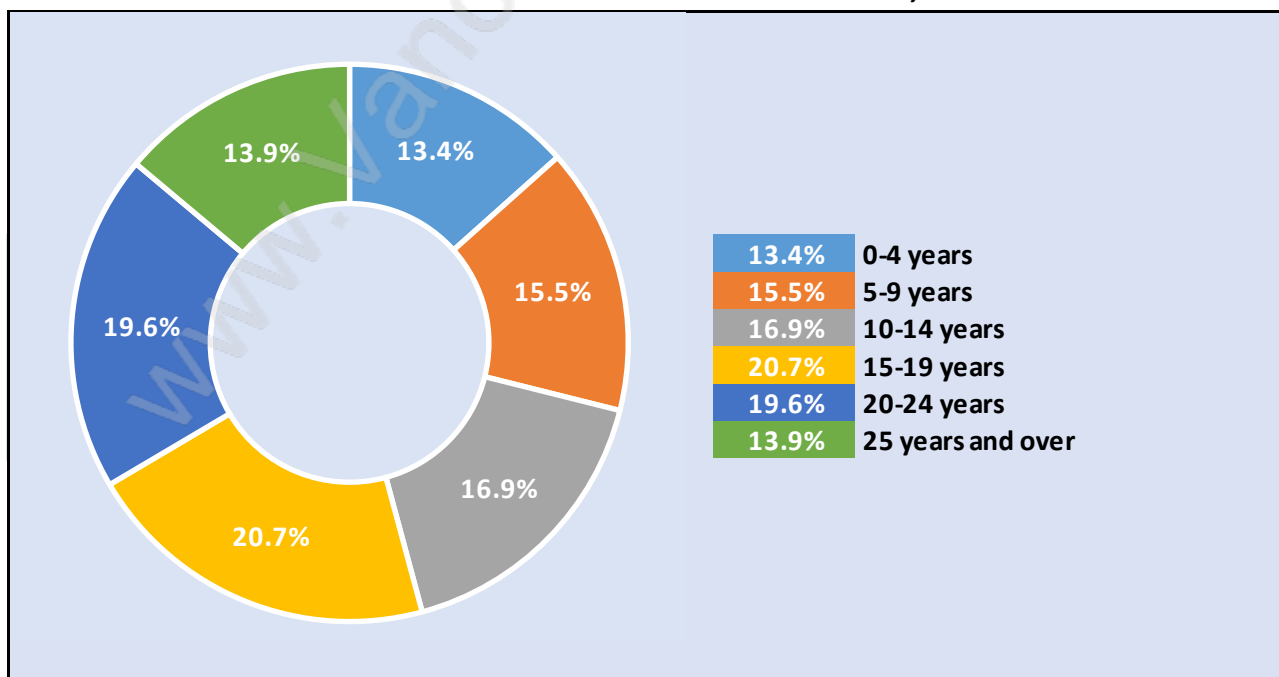

Fleetwood Tynehead

July 2018

Population Trends in Fleetwood Tynehead

Population by Age in Fleetwood Tynehead

Population Age 15+ by Income Status in Fleetwood Tynehead

Total Population Age 15 - 44,209

Households by Income in Fleetwood Tynehead

Total Number of Households - 15,837 / Average Household Income - \$107,753

Families in Fleetwood Tynehead

Average Persons per Family - 3.5

Children at Home in Fleetwood Tynehead

Total Number of Children at Home - 18,239

Family Structure in Fleetwood Tynehead

Total Number of Families - 12,898 / Average Persons per Family - 3.5

Households by Household Size in Fleetwood Tynehead

Total Number of Households - 15,837

Dwellings in Fleetwood Tynehead

Population Age 15+ in Fleetwood Tynehead

Labour Force by Occupation in Fleetwood Tynehead

Labour Force Participation in Fleetwood Tynehead

Travel To Work in (from) Fleetwood Tynehead

Occupied Dwellings by Structure Type in Fleetwood Tynehead