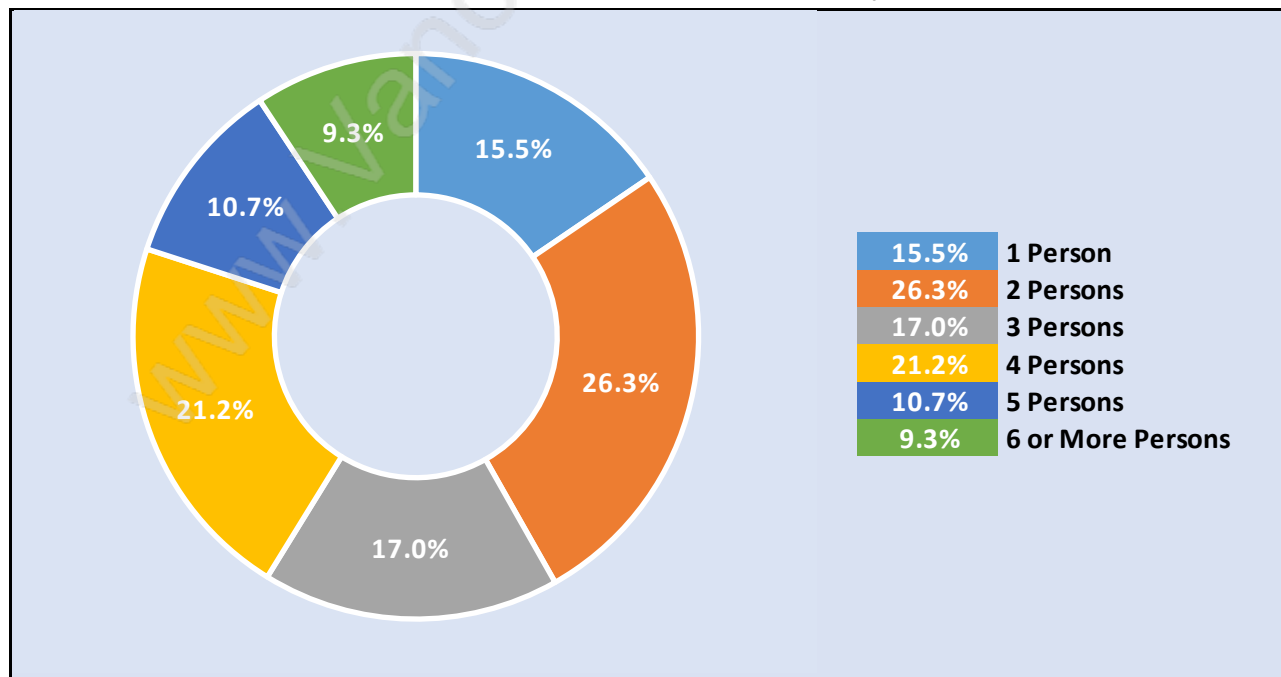

Fleetwood Tynehead

July 2018

Population Trends in Fleetwood Tynehead

Population by Age in Fleetwood Tynehead

Population Age 15+ by Income Status in Fleetwood Tynehead

Total Population Age 15 - 44,209

Households by Income in Fleetwood Tynehead

Total Number of Households - 15,837 / Average Household Income - \$107,753

Families in Fleetwood Tynehead

Average Persons per Family - 3.5

Children at Home in Fleetwood Tynehead

Total Number of Children at Home - 18,239

Family Structure in Fleetwood Tynehead

Total Number of Families - 12,898 / Average Persons per Family - 3.5

Households by Household Size in Fleetwood Tynehead

Total Number of Households - 15,837

Dwellings in Fleetwood Tynehead

Population Age 15+ in Fleetwood Tynehead

Labour Force by Occupation in Fleetwood Tynehead

Labour Force Participation in Fleetwood Tynehead

Travel To Work in (from) Fleetwood Tynehead

Occupied Dwellings by Structure Type in Fleetwood Tynehead