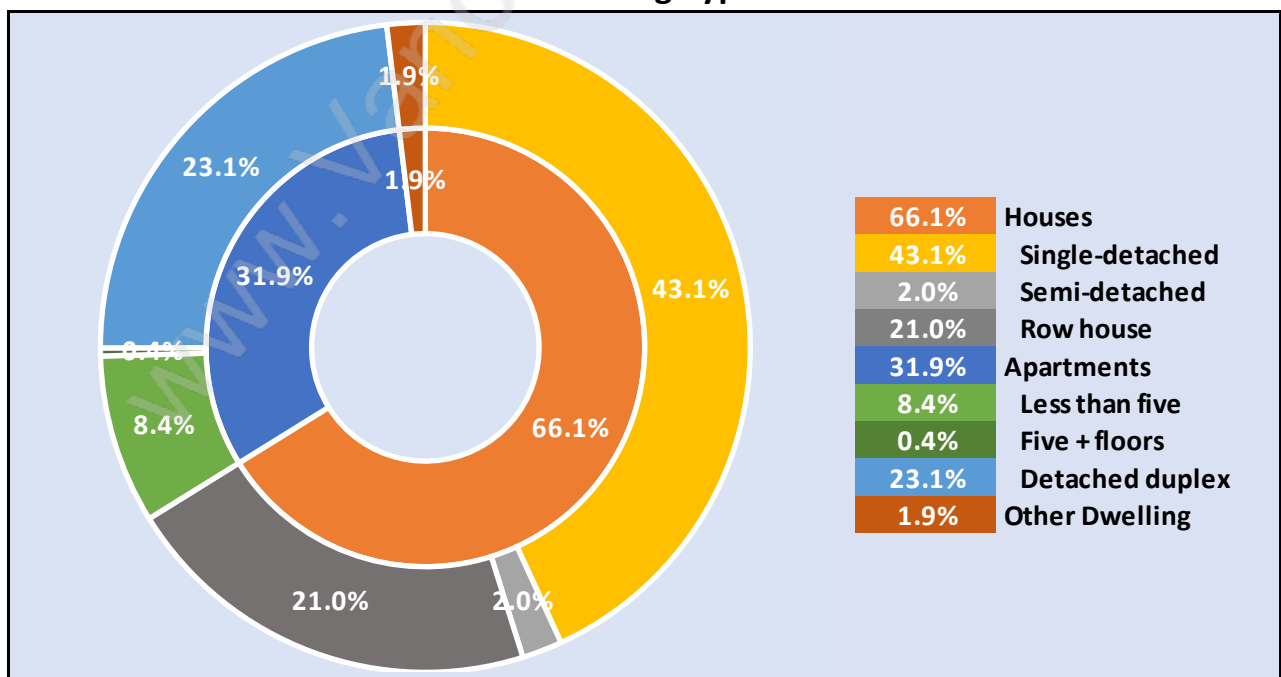

Family Structure in Fleetwood Tynehead

Total Number of Families - 12,898 / Average Persons per Family - 3.5

Households by Household Size in Fleetwood Tynehead

Total Number of Households - 15,837

Dwellings in Fleetwood Tynehead

Population Age 15+ in Fleetwood Tynehead

Labour Force by Occupation in Fleetwood Tynehead

Labour Force Participation in Fleetwood Tynehead

Travel To Work in (from) Fleetwood Tynehead

Occupied Dwellings by Structure Type in Fleetwood Tynehead

Dominant Bulding Type - Houses

Private Dwellings by Period of Construction in Fleetwood Tynehead

Dominant Period of Construction - 1991-2000

Population by Religion in Fleetwood Tynehead

Population by Home Languages in Fleetwood Tynehead