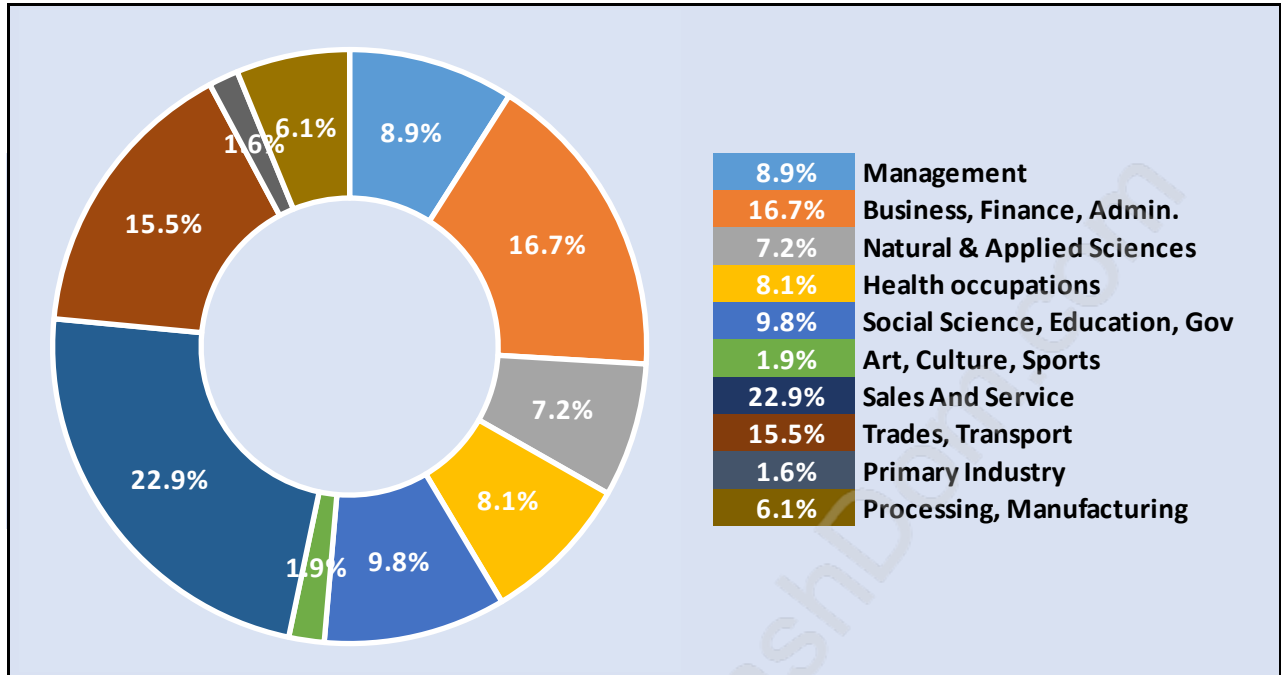

Family Structure in Fleetwood Tynehead

Total Number of Families - 12,898 / Average Persons per Family - 3.5

Households by Household Size in Fleetwood Tynehead

Total Number of Households - 15,837

Dwellings in Fleetwood Tynehead

Population Age 15+ in Fleetwood Tynehead

Labour Force by Occupation in Fleetwood Tynehead

Labour Force Participation in Fleetwood Tynehead

Travel To Work in (from) Fleetwood Tynehead

Occupied Dwellings by Structure Type in Fleetwood Tynehead