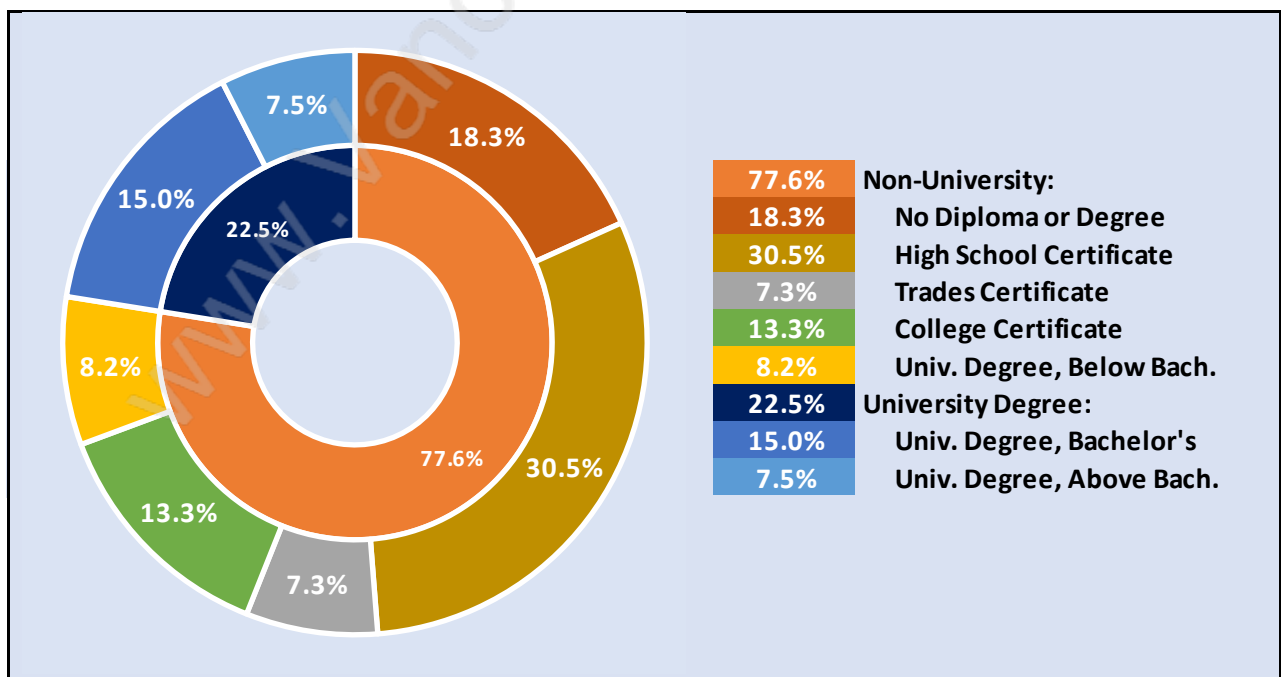

Fleetwood Tynehead

July 2018

Population Trends in Fleetwood Tynehead

Population by Age in Fleetwood Tynehead

Population Age 15+ by Income Status in Fleetwood Tynehead

Total Population Age 15 - 44,209

Households by Income in Fleetwood Tynehead

Family Structure in Fleetwood Tynehead

Total Number of Families - 12,898 / Average Persons per Family - 3.5

Households by Household Size in Fleetwood Tynehead

Total Number of Households - 15,837

Dwellings in Fleetwood Tynehead

Population Age 15+ in Fleetwood Tynehead

Labour Force by Occupation in Fleetwood Tynehead

Labour Force Participation in Fleetwood Tynehead

Travel To Work in (from) Fleetwood Tynehead

Occupied Dwellings by Structure Type in Fleetwood Tynehead

Dominant Bulding Type - Houses

Private Dwellings by Period of Construction in Fleetwood Tynehead

Dominant Period of Construction - 1991-2000

Population by Religion in Fleetwood Tynehead

Population by Home Languages in Fleetwood Tynehead