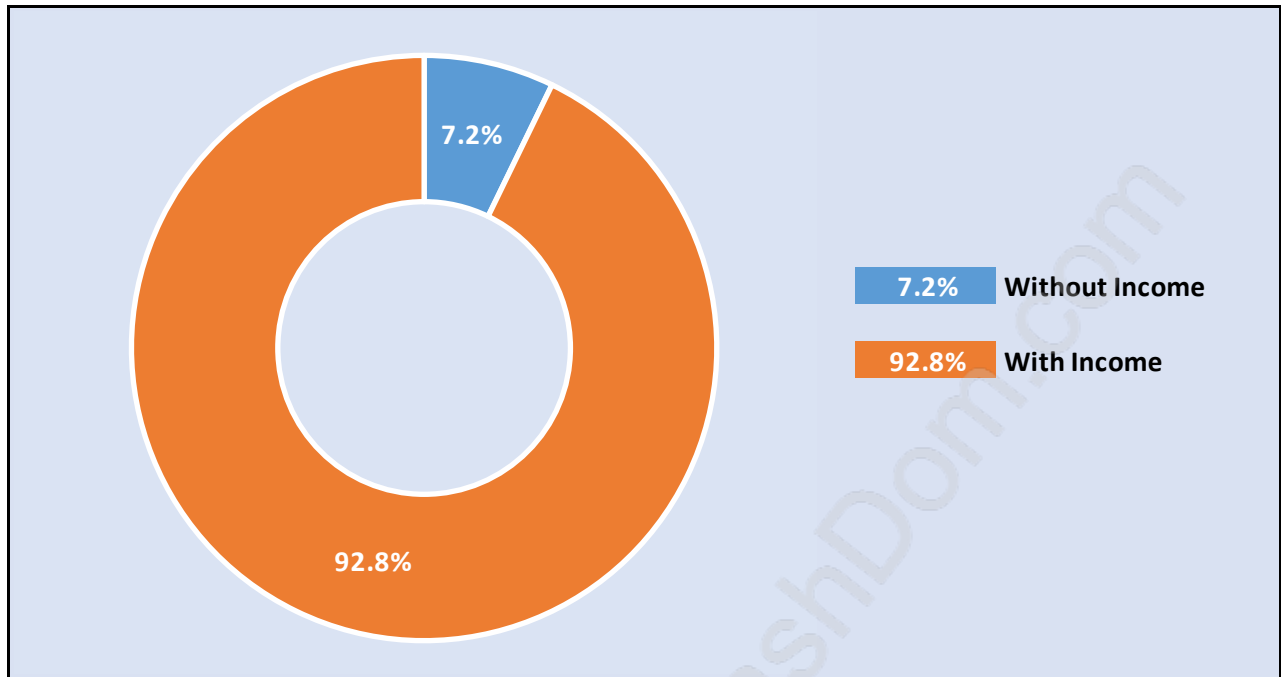

Fleetwood Tynehead

July 2018

Population Trends in Fleetwood Tynehead

Population by Age in Fleetwood Tynehead

Population Age 15+ by Income Status in Fleetwood Tynehead

Total Population Age 15 - 44,209

Households by Income in Fleetwood Tynehead

Total Number of Households - 15,837 / Average Household Income - \$107,753

Families in Fleetwood Tynehead

Average Persons per Family - 3.5

Children at Home in Fleetwood Tynehead

Total Number of Children at Home - 18,239