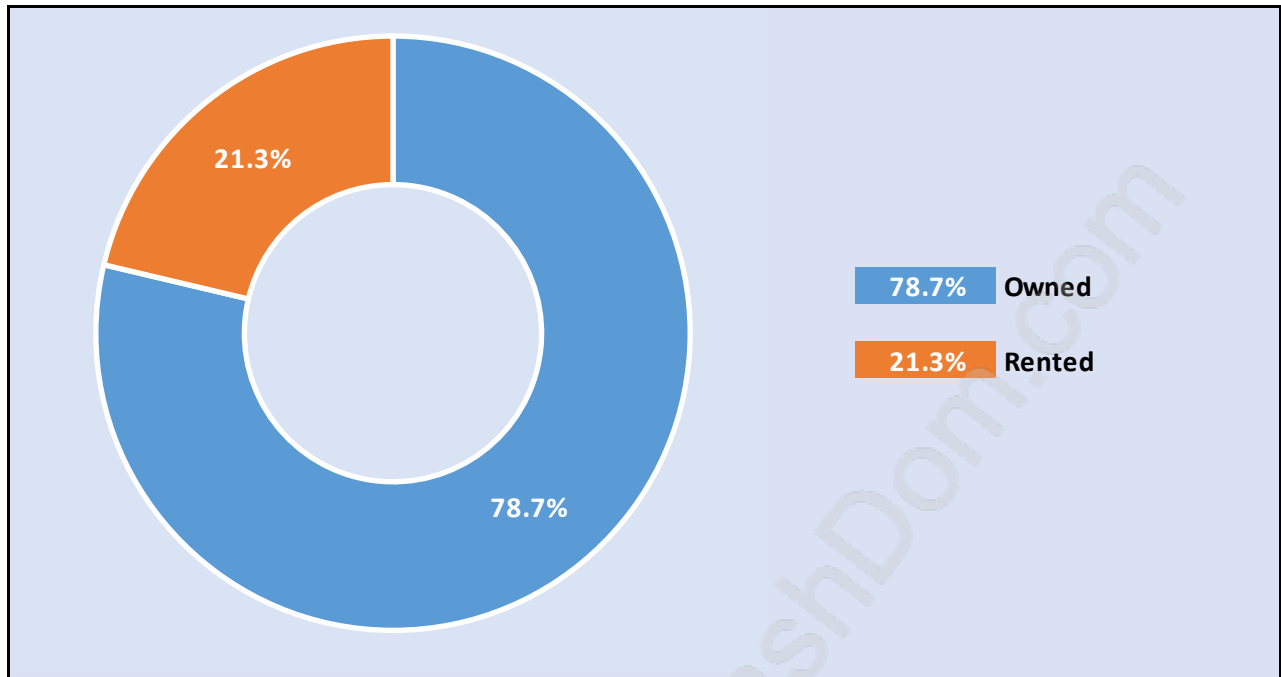

Family Structure in Fleetwood Tynehead

Total Number of Families - 12,898 / Average Persons per Family - 3.5

Households by Household Size in Fleetwood Tynehead

Total Number of Households - 15,837

Dwellings in Fleetwood Tynehead

Population Age 15+ in Fleetwood Tynehead

Labour Force by Occupation in Fleetwood Tynehead

Labour Force Participation in Fleetwood Tynehead

Travel To Work in (from) Fleetwood Tynehead

Occupied Dwellings by Structure Type in Fleetwood Tynehead