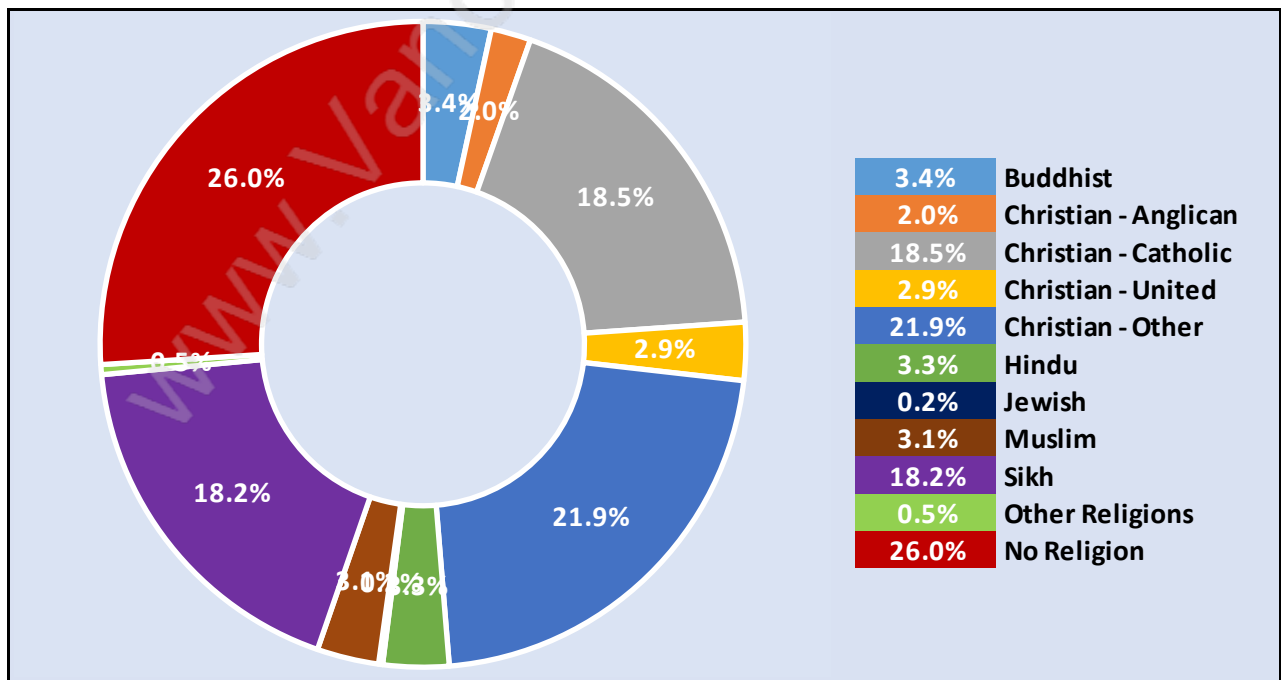

Population Age 15+ in Fleetwood Tynehead

Labour Force by Occupation in Fleetwood Tynehead

Labour Force Participation in Fleetwood Tynehead

Travel To Work in (from) Fleetwood Tynehead

Occupied Dwellings by Structure Type in Fleetwood Tynehead

Dominant Bulding Type - Houses

Private Dwellings by Period of Construction in Fleetwood Tynehead

Dominant Period of Construction - 1991-2000

Population by Religion in Fleetwood Tynehead

Population by Home Languages in Fleetwood Tynehead