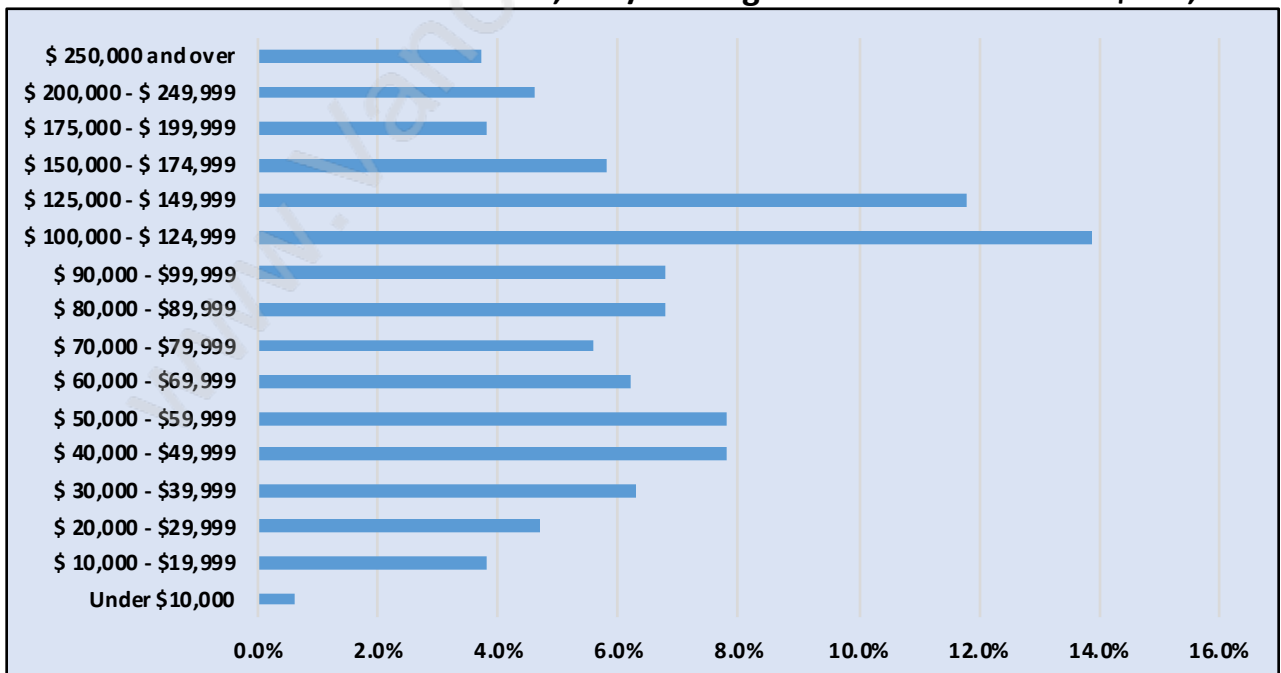

Fleetwood Tynehead

July 2018

Population Trends in Fleetwood Tynehead

Population by Age in Fleetwood Tynehead

Population Age 15+ by Income Status in Fleetwood Tynehead

Total Population Age 15 - 44,209

Households by Income in Fleetwood Tynehead

Total Number of Households - 15,837 / Average Household Income - \$107,753

Families in Fleetwood Tynehead

Average Persons per Family - 3.5

Children at Home in Fleetwood Tynehead

Total Number of Children at Home - 18,239