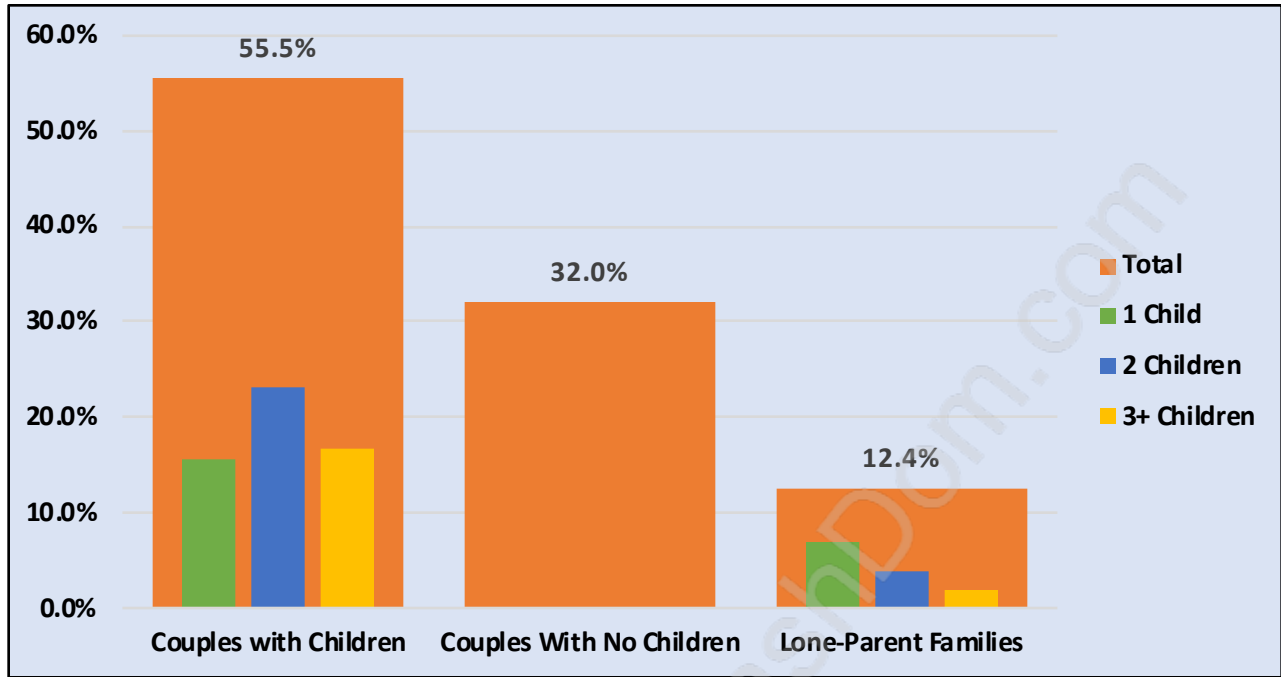

Fleetwood Tynehead

July 2018

Population Trends in Fleetwood Tynehead

Population by Age in Fleetwood Tynehead

Population Age 15+ by Income Status in Fleetwood Tynehead

Total Population Age 15 - 44,209

Households by Income in Fleetwood Tynehead

Total Number of Households - 15,837 / Average Household Income - \$107,753

Families in Fleetwood Tynehead

Average Persons per Family - 3.5

Children at Home in Fleetwood Tynehead

Total Number of Children at Home - 18,239

Family Structure in Fleetwood Tynehead

Total Number of Families - 12,898 / Average Persons per Family - 3.5

Households by Household Size in Fleetwood Tynehead

Total Number of Households - 15,837

Dwellings in Fleetwood Tynehead