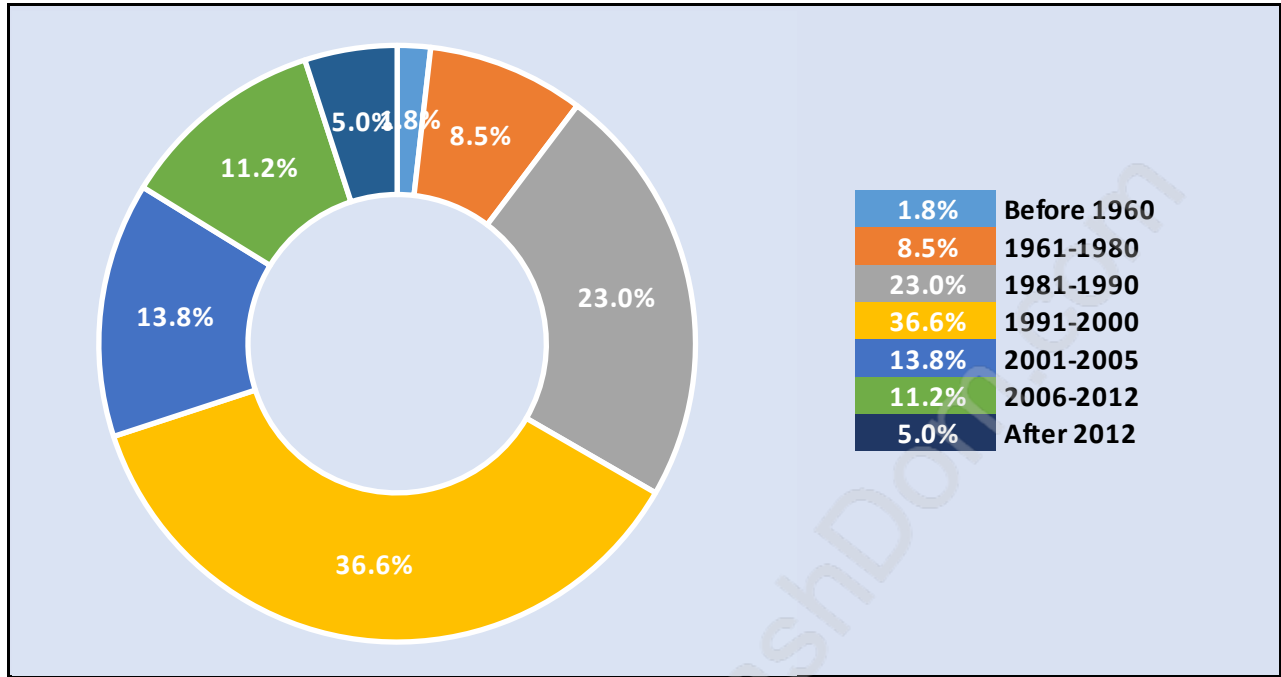

Fleetwood Tynehead

July 2018

Population Trends in Fleetwood Tynehead

Population by Age in Fleetwood Tynehead

Population Age 15+ by Income Status in Fleetwood Tynehead

Total Population Age 15 - 44,209

Households by Income in Fleetwood Tynehead

Population Age 15+ in Fleetwood Tynehead

Labour Force by Occupation in Fleetwood Tynehead

Labour Force Participation in Fleetwood Tynehead

Travel To Work in (from) Fleetwood Tynehead

Occupied Dwellings by Structure Type in Fleetwood Tynehead

Dominant Bulding Type - Houses

Private Dwellings by Period of Construction in Fleetwood Tynehead

Dominant Period of Construction - 1991-2000

Population by Religion in Fleetwood Tynehead

Population by Home Languages in Fleetwood Tynehead