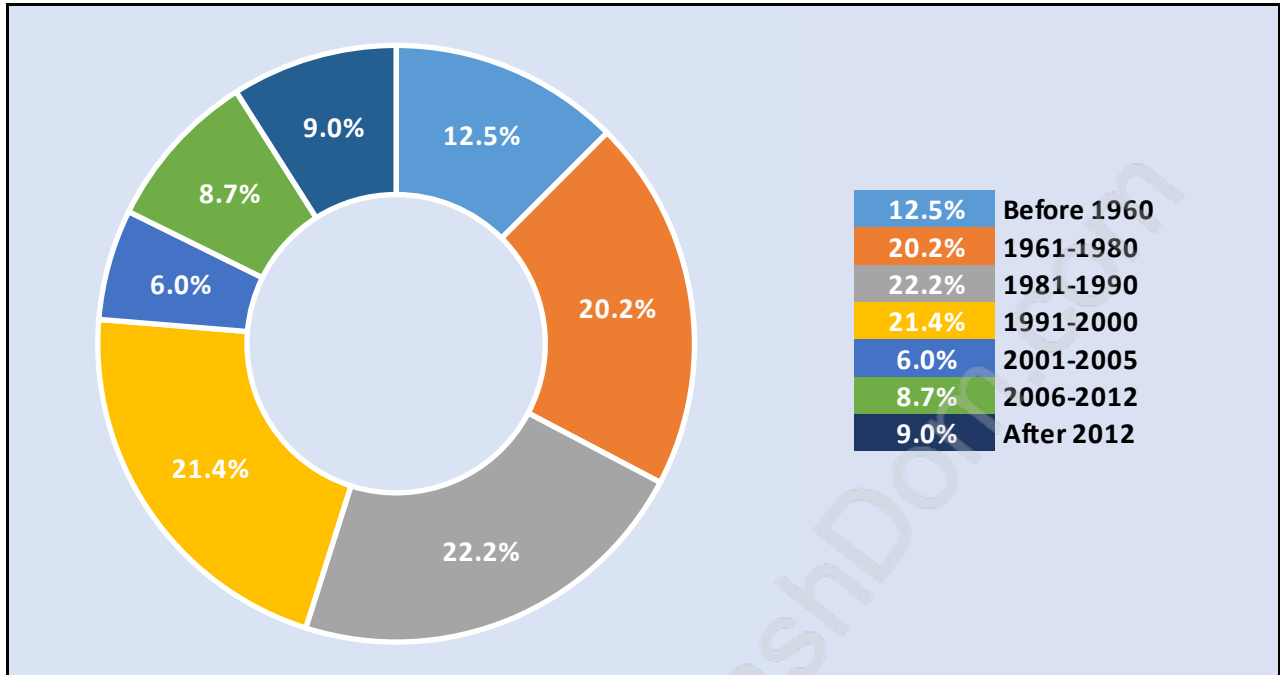

Private Dwellings by Period of Construction in Forest Glen

Dominant Period of Construction - 1981-1990