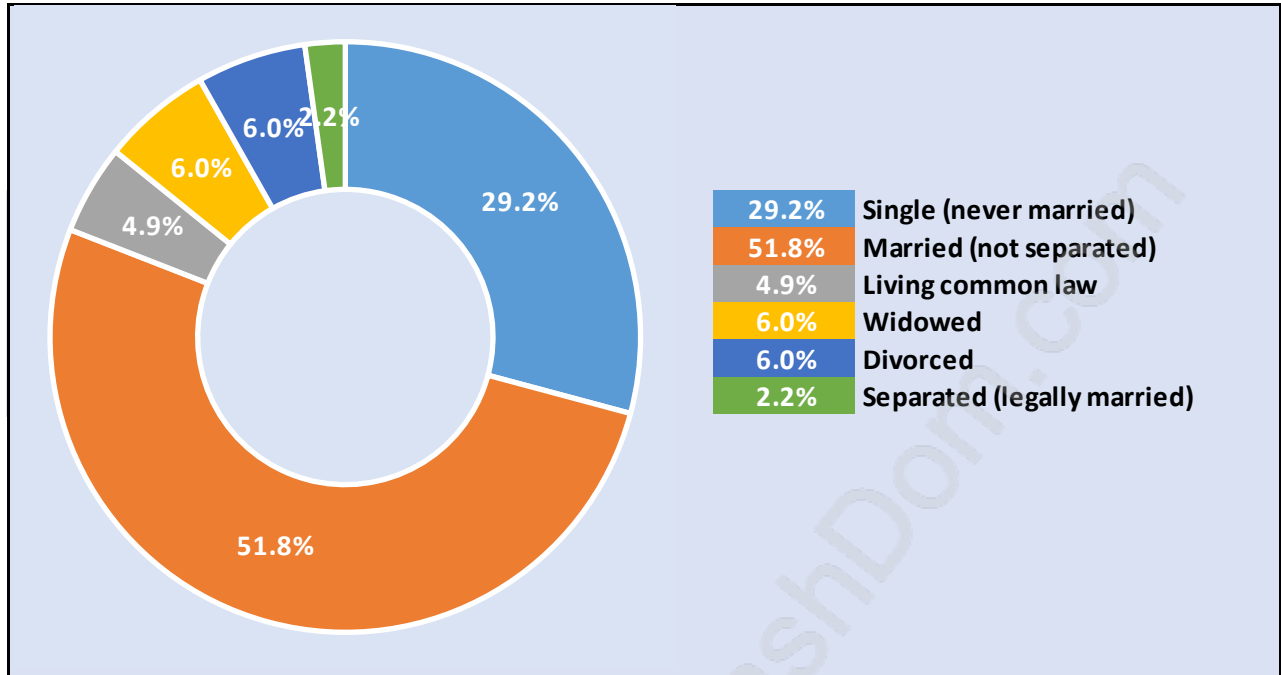

Families in Forest Glen

Average Persons per Family - 2.8