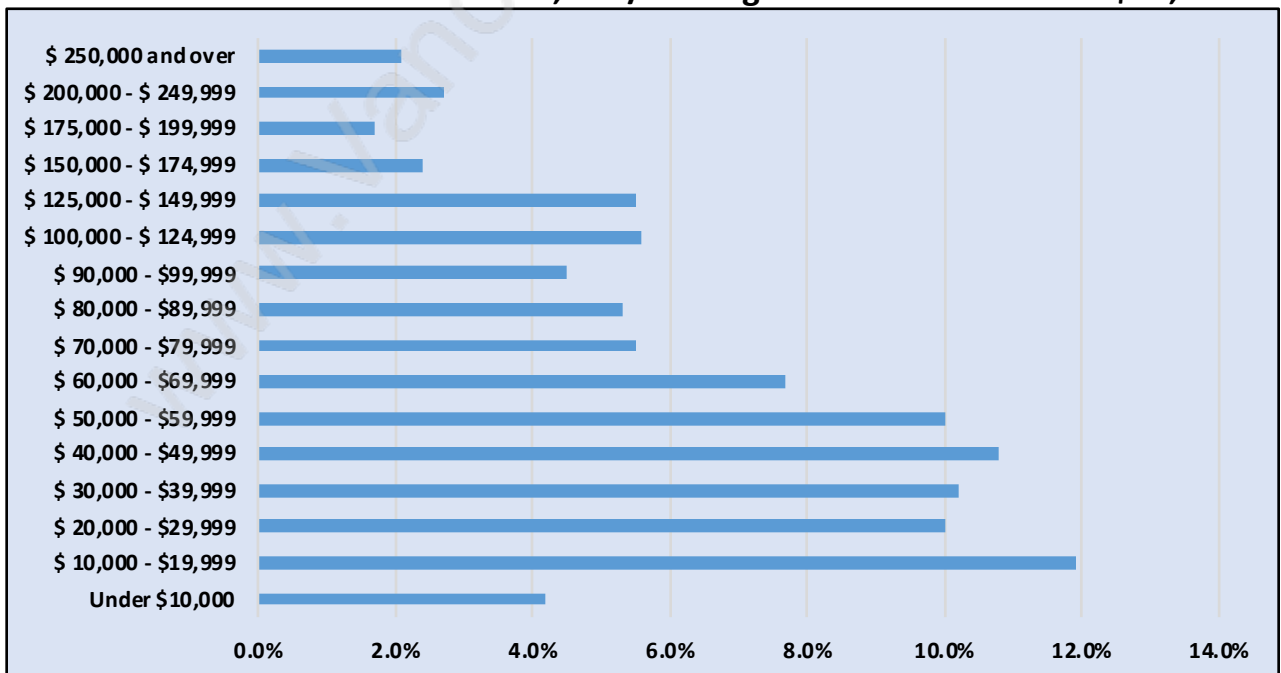

Households by Income in Forest Glen

Total Number of Households - 5,066 / Average Household Income - $73,028