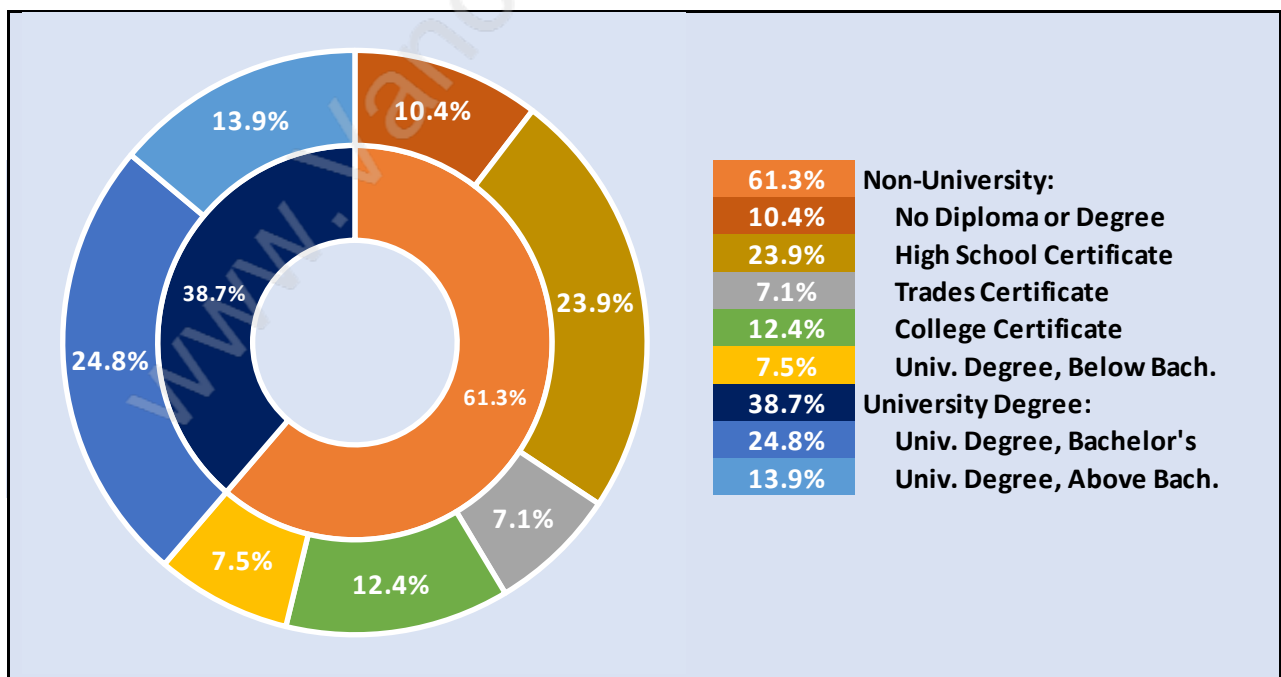

Population Age 15+ in Forest Glen