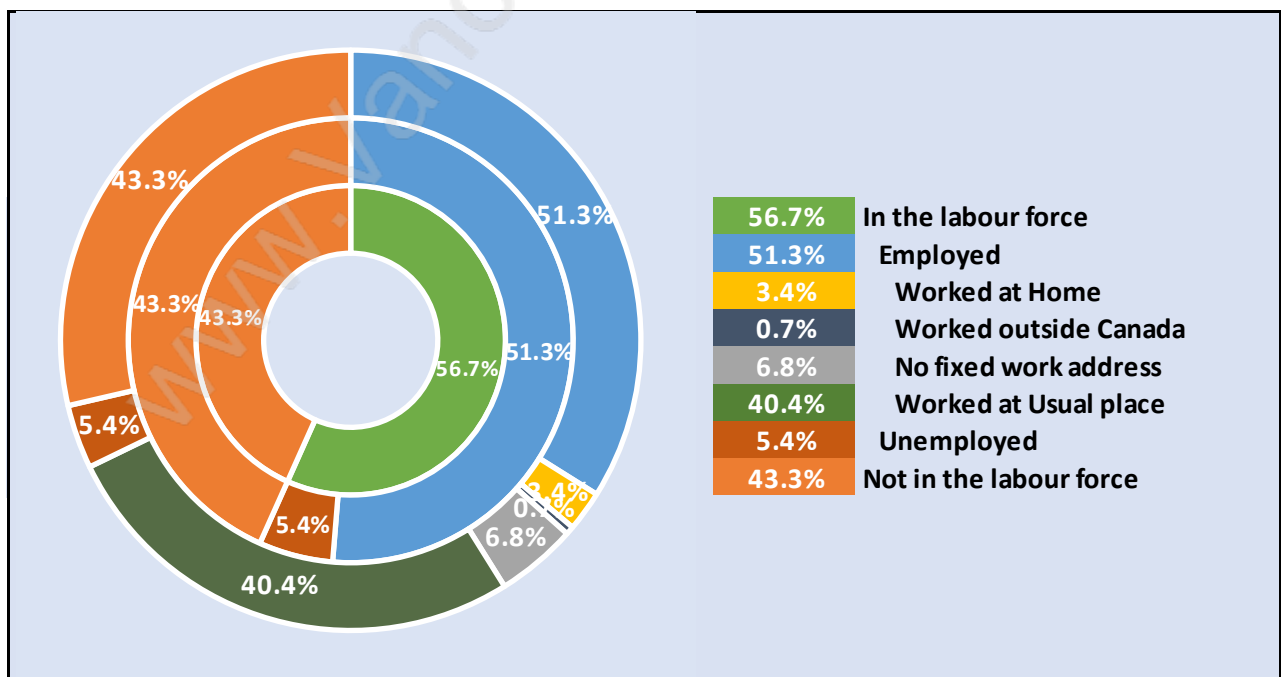

Labour Force Participation in Forest Glen