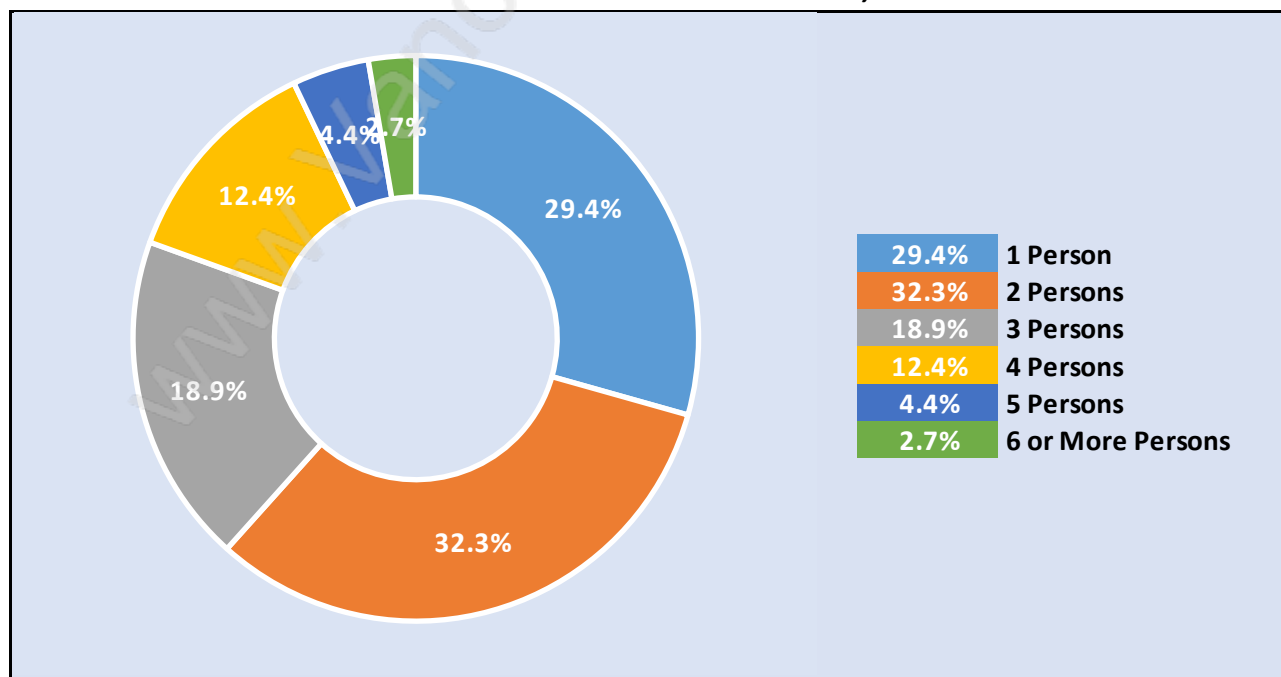

Households by Household Size in Forest Glen

Total Number of Households - 5,066