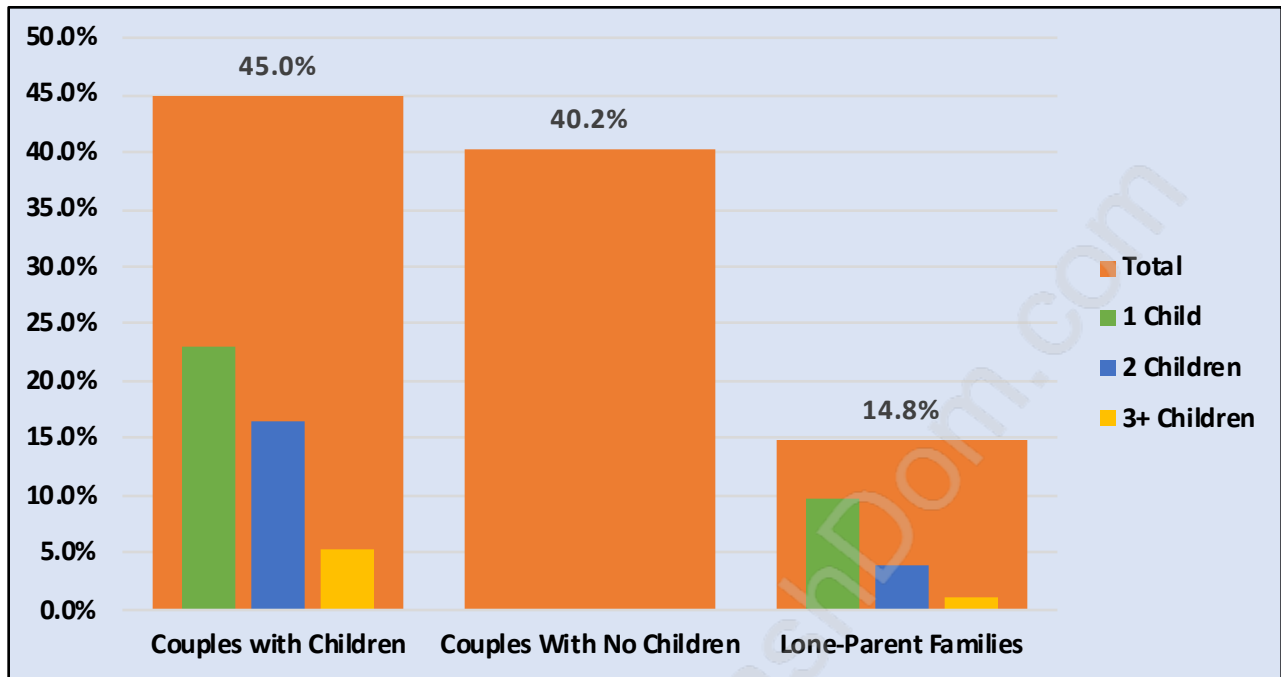

Family Structure in Forest Glen

Total Number of Families - 3,216 / Average Persons per Family - 2.8