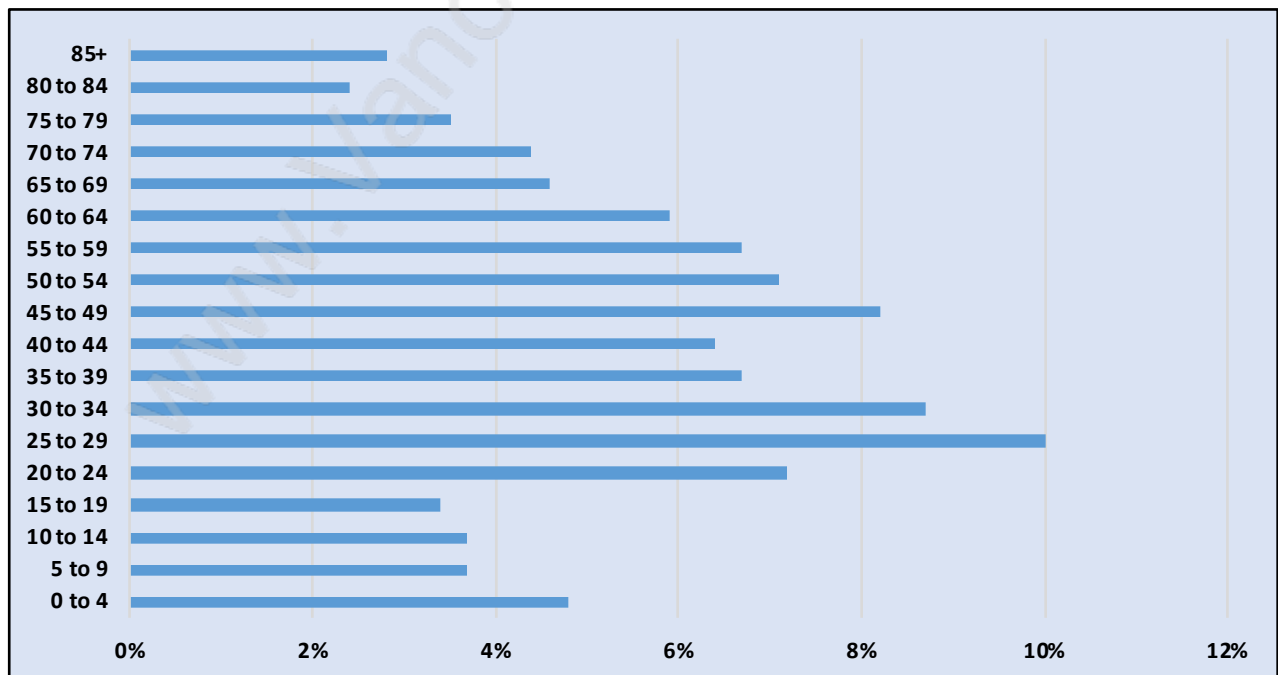

## Population Trends in Forest Glen

## Population Age 15+ by Income Status in Forest Glen

Total Population Age 15 - 10,668