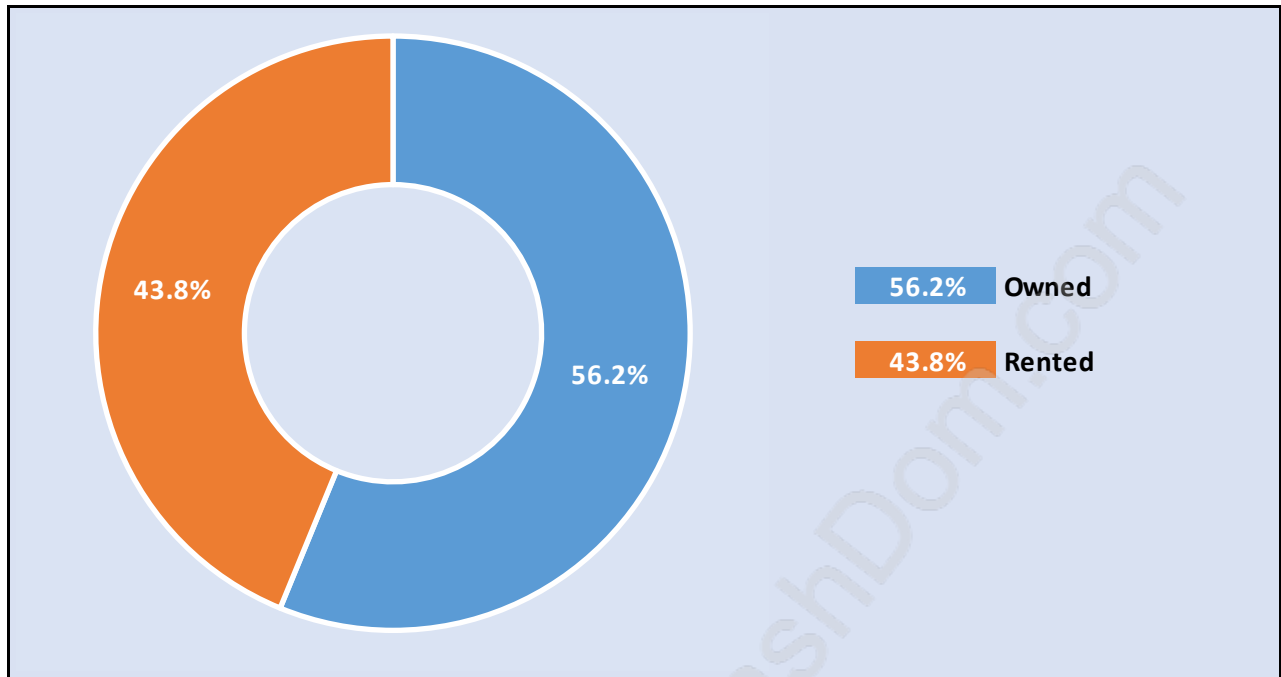

Dwellings in Forest Glen