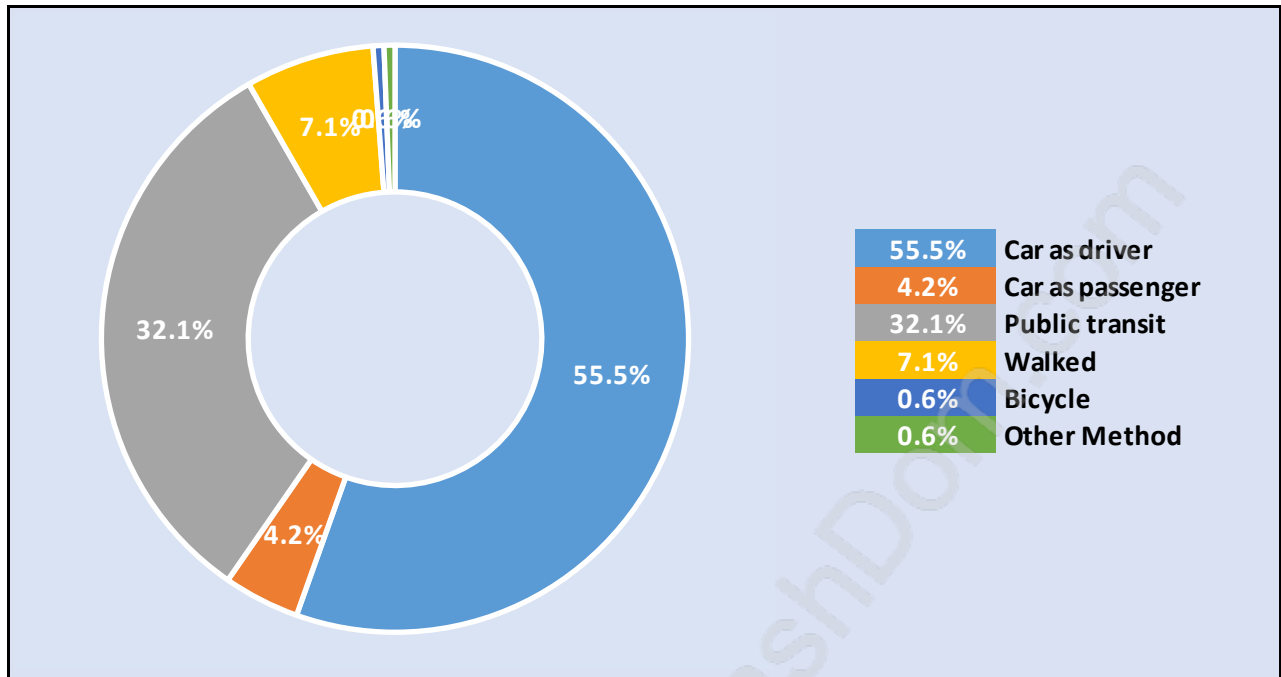

Travel To Work in (from) Forest Glen