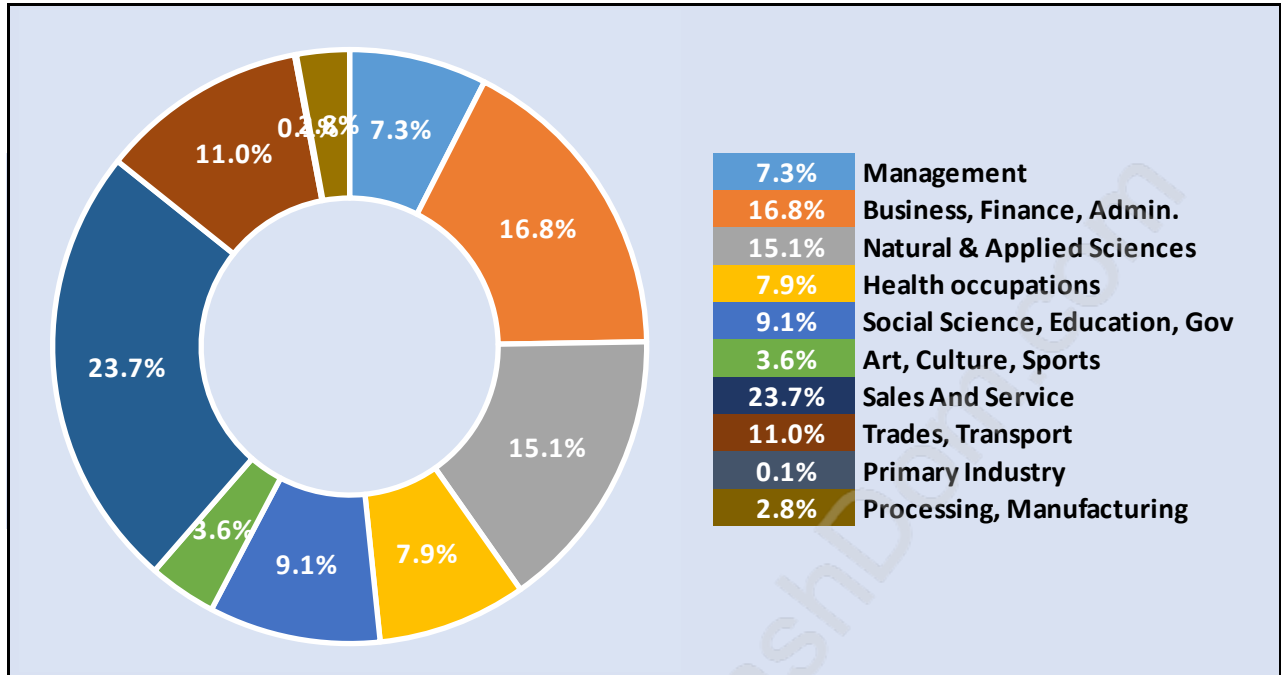

Labour Force by Occupation in Forest Glen