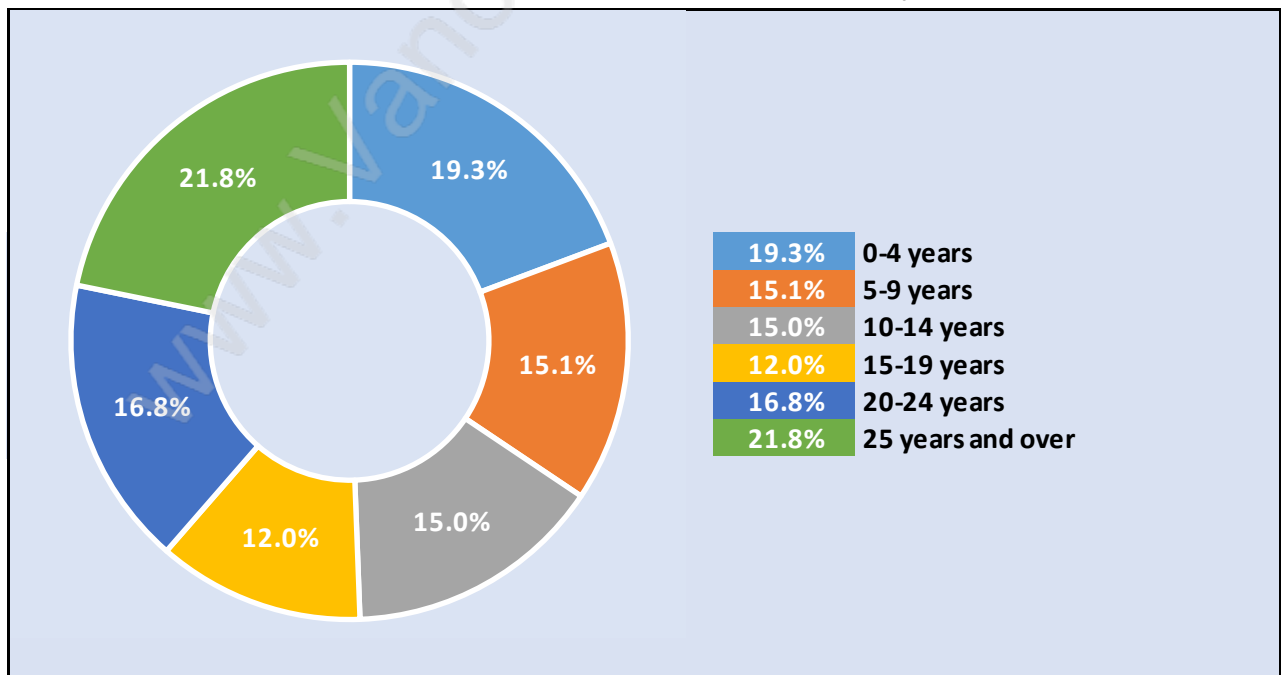

Children at Home in Forest Glen

Total Number of Children at Home - 2,955