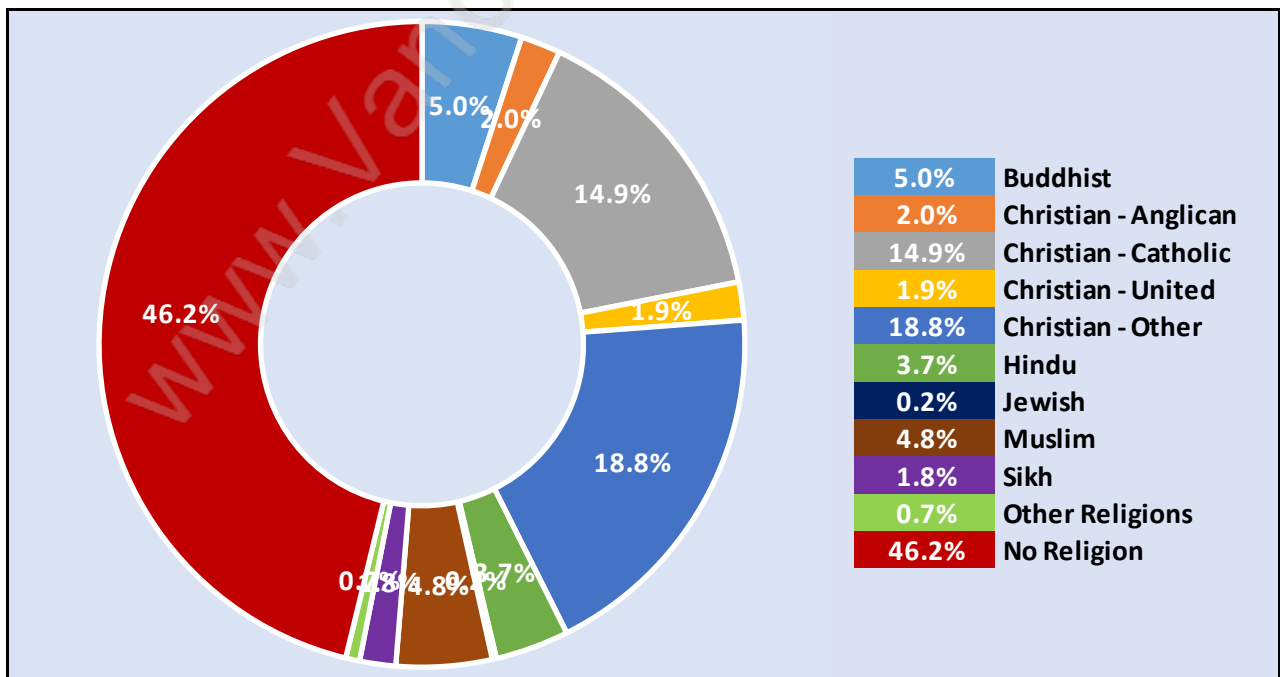

Population by Religion in Forest Glen