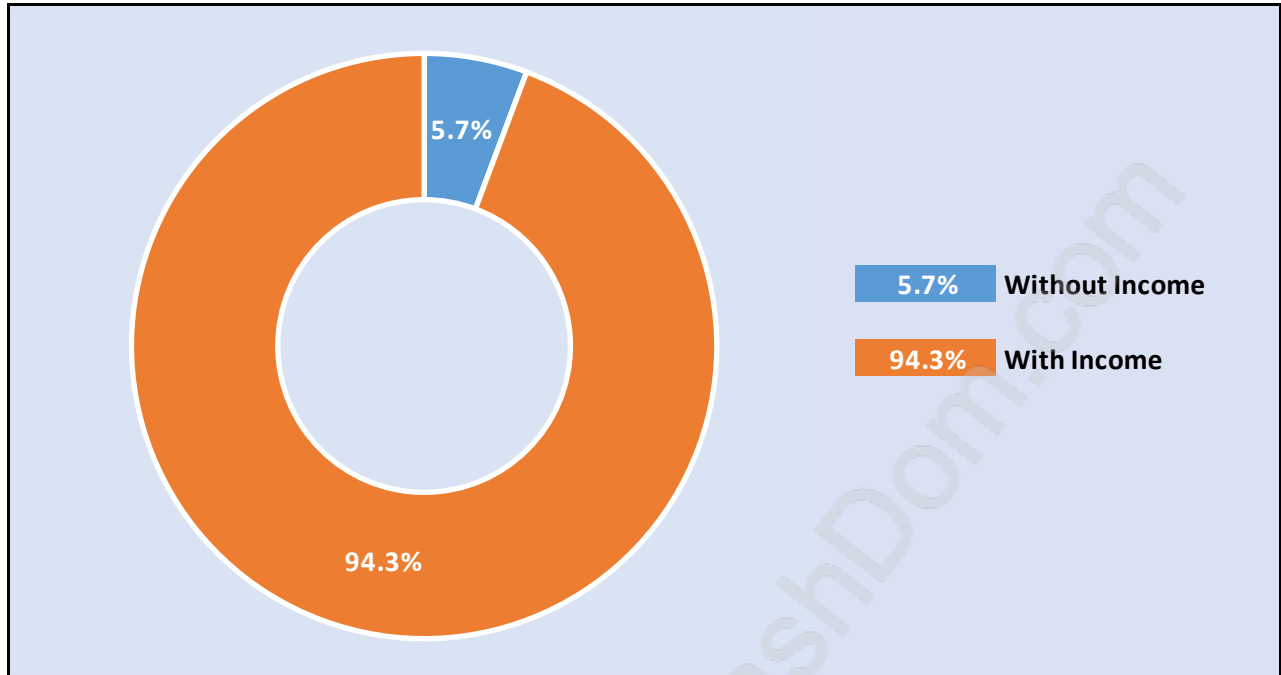

## Population Trends in Forest Glen

## Population by Age in Forest Glen

## Population Age 15+ by Income Status in Forest Glen

Total Population Age 15 - 10,668