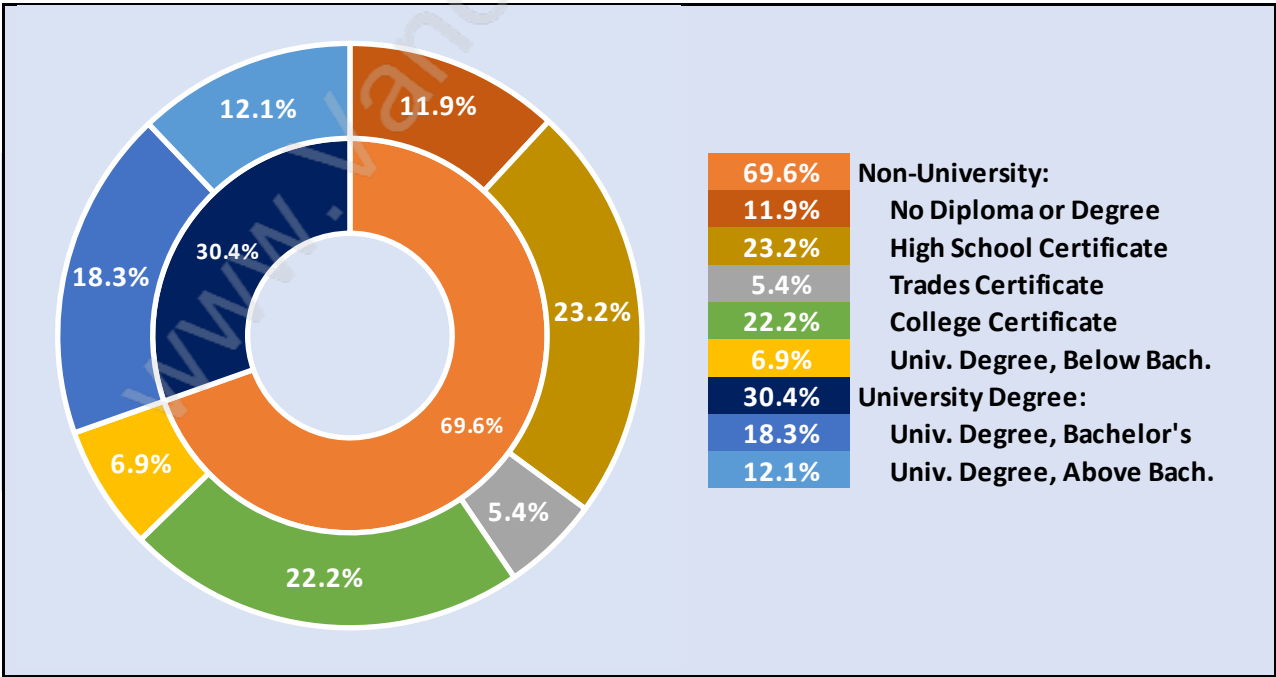

Households by Household Size in Forest Hill

Total Number of Households - 1,612

Dwellings in Forest Hill

Population Age 15+ in Forest Hill

Labour Force by Occupation in Forest Hill

Labour Force Participation in Forest Hill