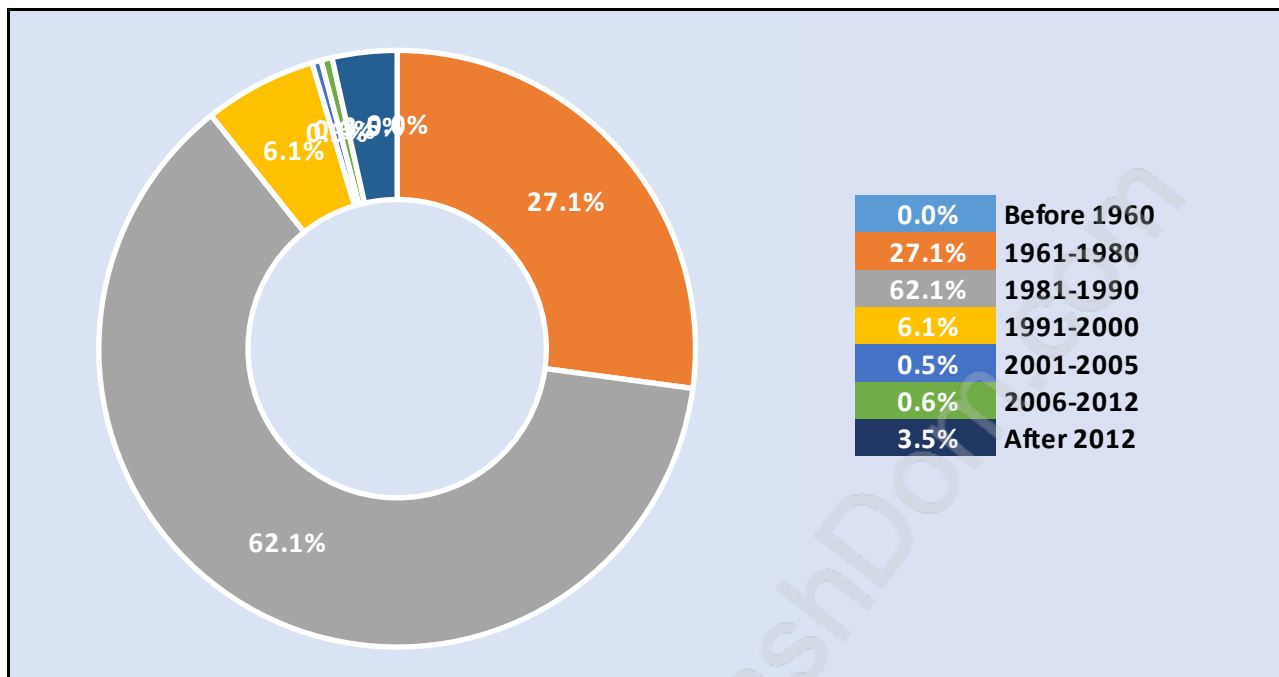

Travel To Work in (from) Forest Hill

Occupied Dwellings by Structure Type in Forest Hill

Dominant Bulding Type - Houses

Private Dwellings by Period of Construction in Forest Hill

Dominant Period of Construction - 1981-1990