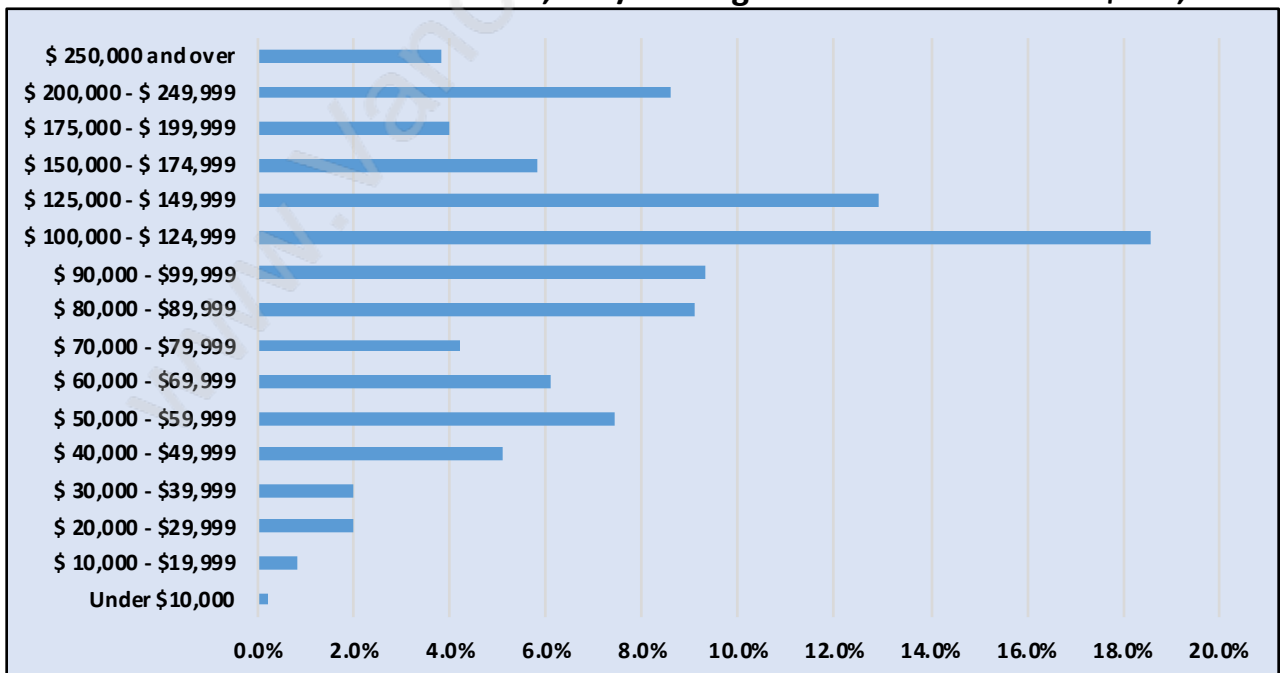

Forest Hill

Population Trends in Forest Hill

Population by Age in Forest Hill

Population Age 15+ by Income Status in Forest Hill

Total Population Age 15 - 3,743

Households by Income in Forest Hill

Total Number of Households - 1,612 / Average Household Income - \$119,263

Families in Forest Hill

Average Persons per Family - 3.3

Children at Home in Forest Hill

Total Number of Children at Home - 1,867

Family Structure in Forest Hill

Total Number of Families - 1,329 / Average Persons per Family - 3.3