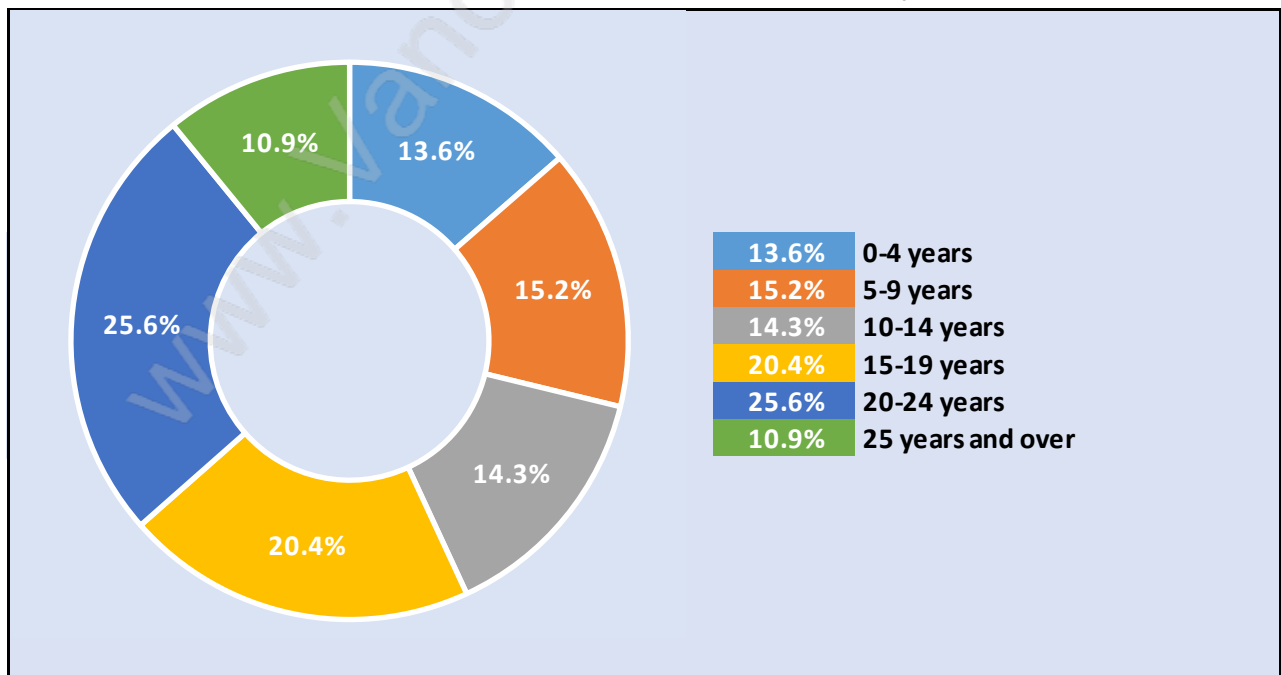

Forest Hill

Population Trends in Forest Hill

Population by Age in Forest Hill

Population Age 15+ by Income Status in Forest Hill

Total Population Age 15 - 3,743

Households by Income in Forest Hill

Total Number of Households - 1,612 / Average Household Income - \$119,263

Families in Forest Hill

Average Persons per Family - 3.3

Children at Home in Forest Hill

Total Number of Children at Home - 1,867

Family Structure in Forest Hill

Total Number of Families - 1,329 / Average Persons per Family - 3.3