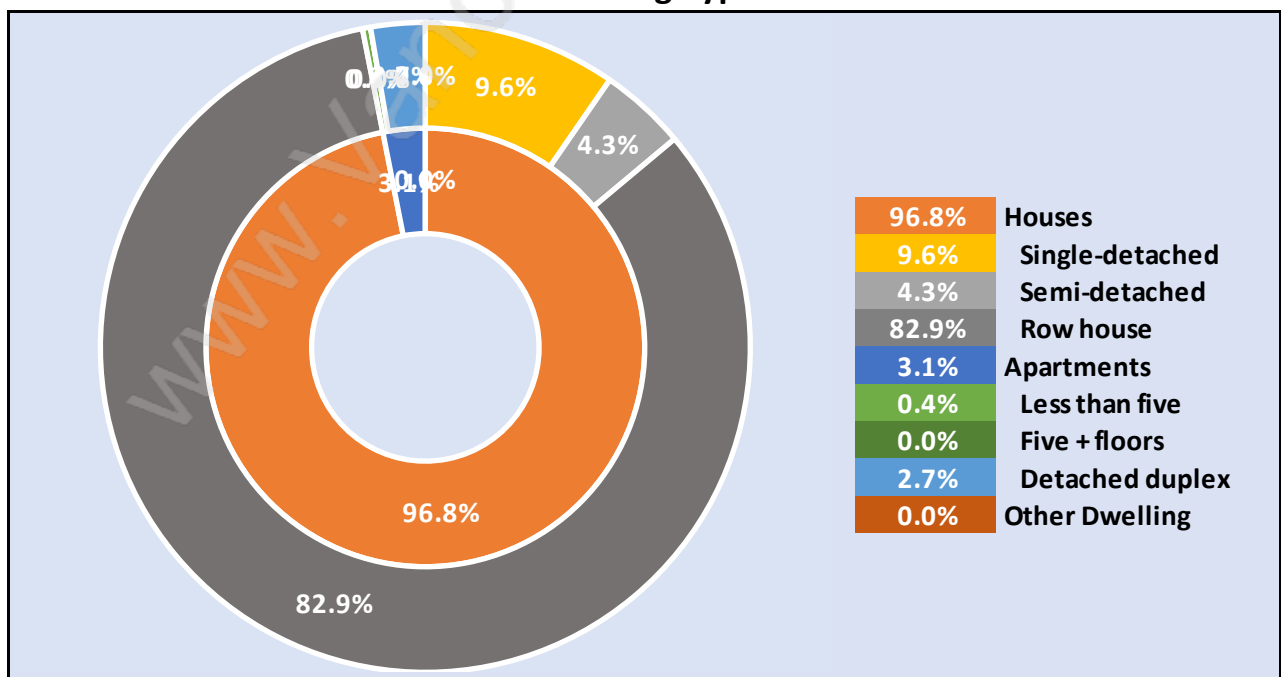

Occupied Dwellings by Structure Type in Forest Hill

Dominant Bulding Type - Houses