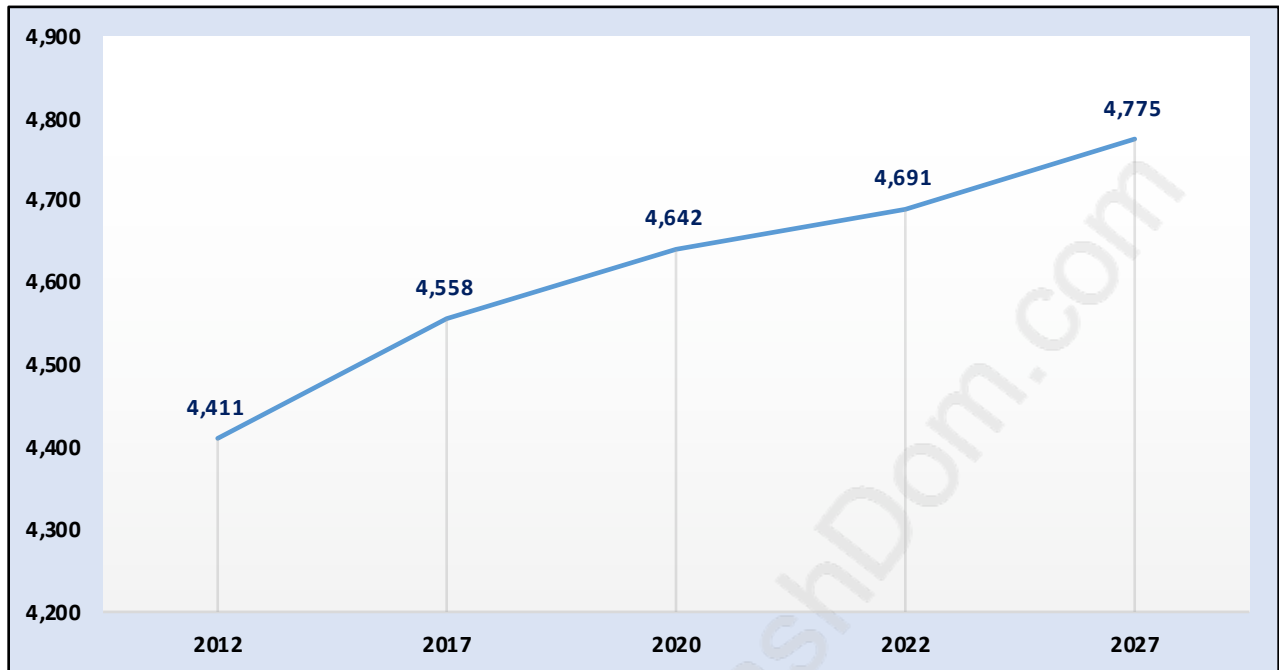

Forest Hill

Population Trends in Forest Hill

Population by Age in Forest Hill

Population Age 15+ by Income Status in Forest Hill

Total Population Age 15 - 3,743

Households by Income in Forest Hill

Total Number of Households - 1,612 / Average Household Income - \$119,263

Families in Forest Hill

Average Persons per Family - 3.3

Children at Home in Forest Hill

Total Number of Children at Home - 1,867

Family Structure in Forest Hill

Total Number of Families - 1,329 / Average Persons per Family - 3.3