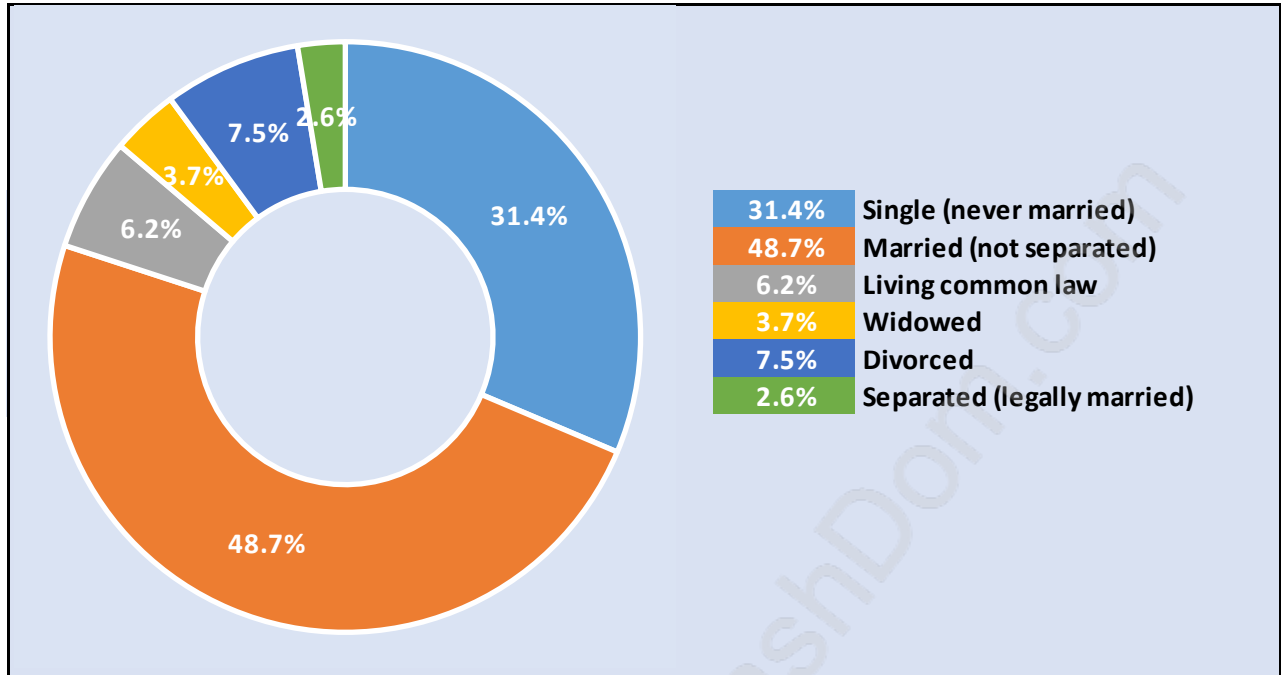

Forest Hill

Population Trends in Forest Hill

Population by Age in Forest Hill

Population Age 15+ by Income Status in Forest Hill

Total Population Age 15 - 3,743

Households by Income in Forest Hill

Total Number of Households - 1,612 / Average Household Income - \$119,263

Families in Forest Hill

Average Persons per Family - 3.3

Children at Home in Forest Hill

Total Number of Children at Home - 1,867

Family Structure in Forest Hill

Total Number of Families - 1,329 / Average Persons per Family - 3.3