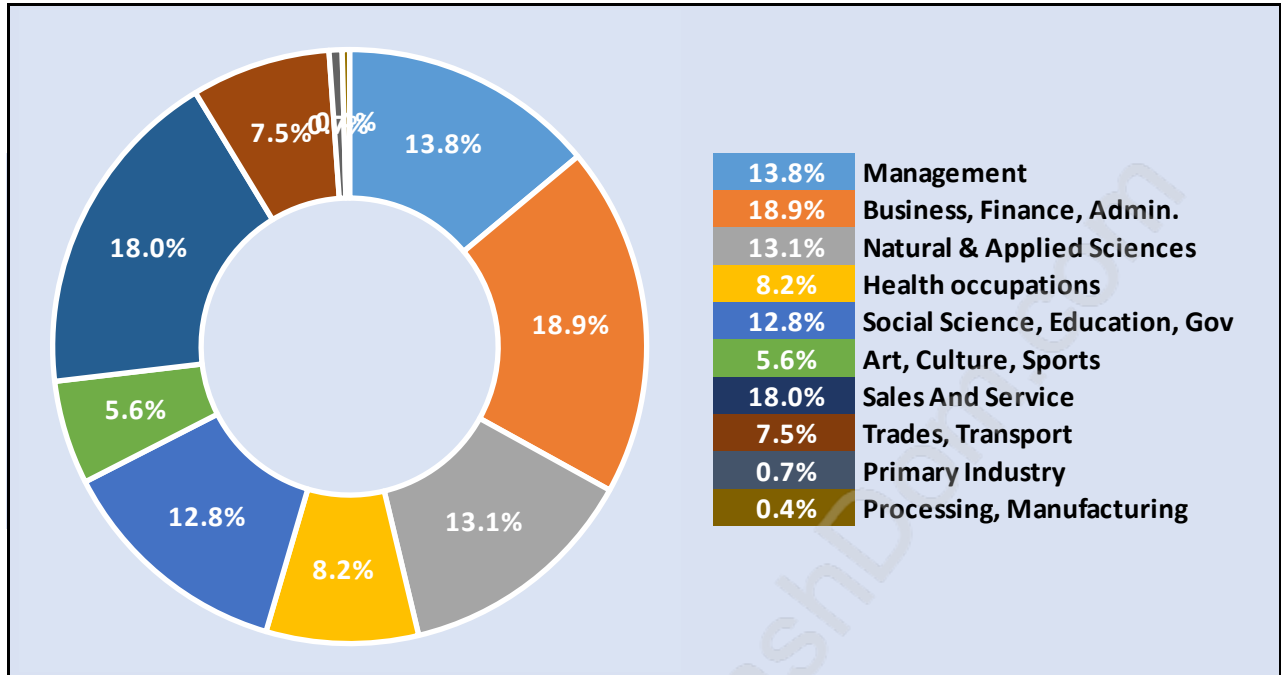

Households by Household Size in Forest Hill

Total Number of Households - 1,612

Dwellings in Forest Hill

Population Age 15+ in Forest Hill

Labour Force by Occupation in Forest Hill

Labour Force Participation in Forest Hill