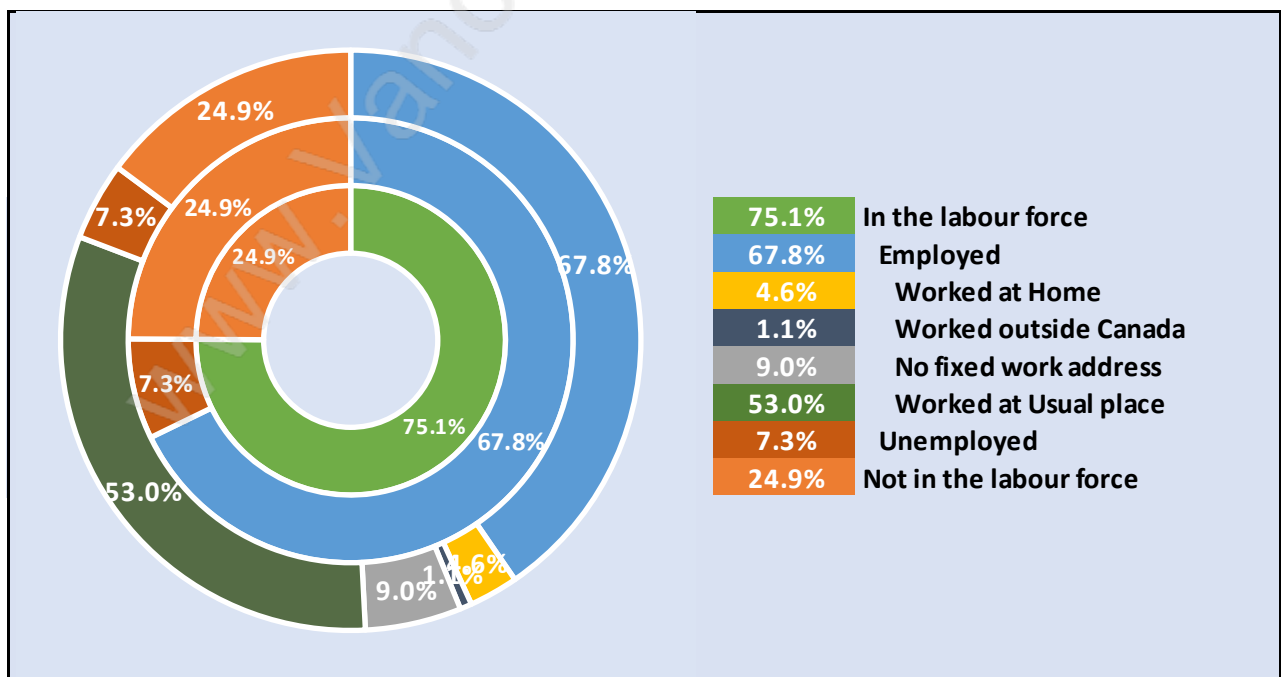

Households by Household Size in Forest Hill

Total Number of Households - 1,612

Dwellings in Forest Hill

Population Age 15+ in Forest Hill

Labour Force by Occupation in Forest Hill

Labour Force Participation in Forest Hill