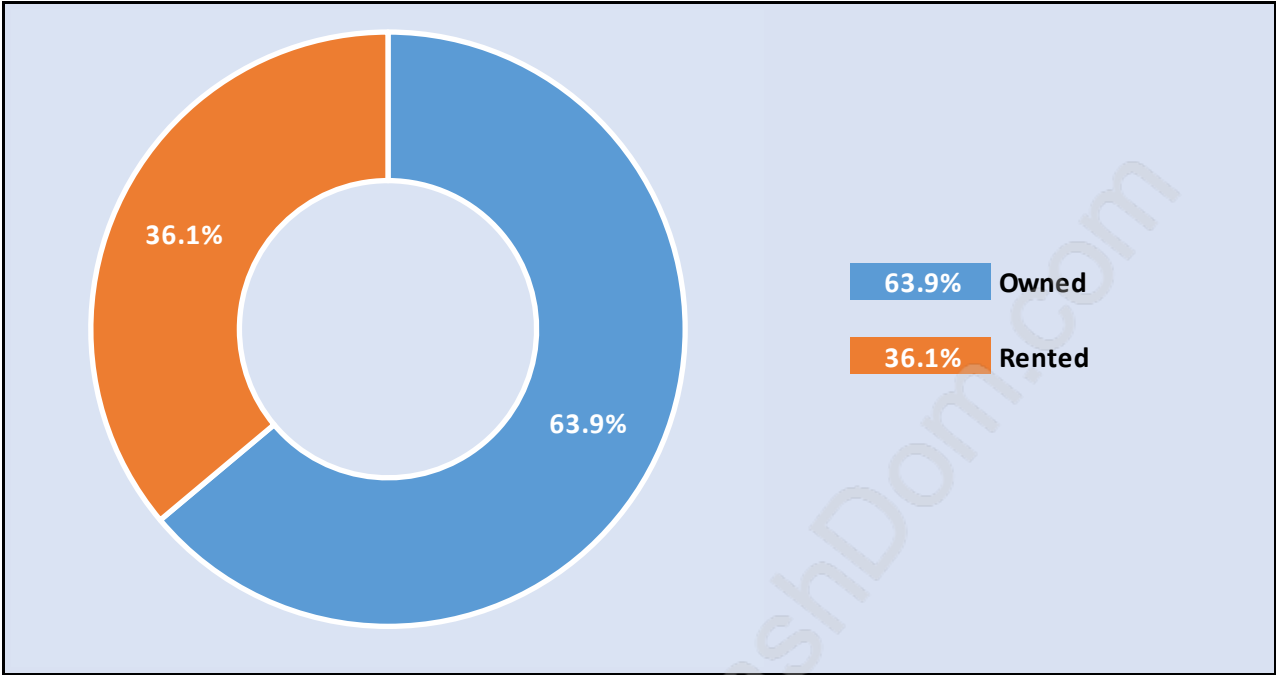

Dwellings in Forest Hill