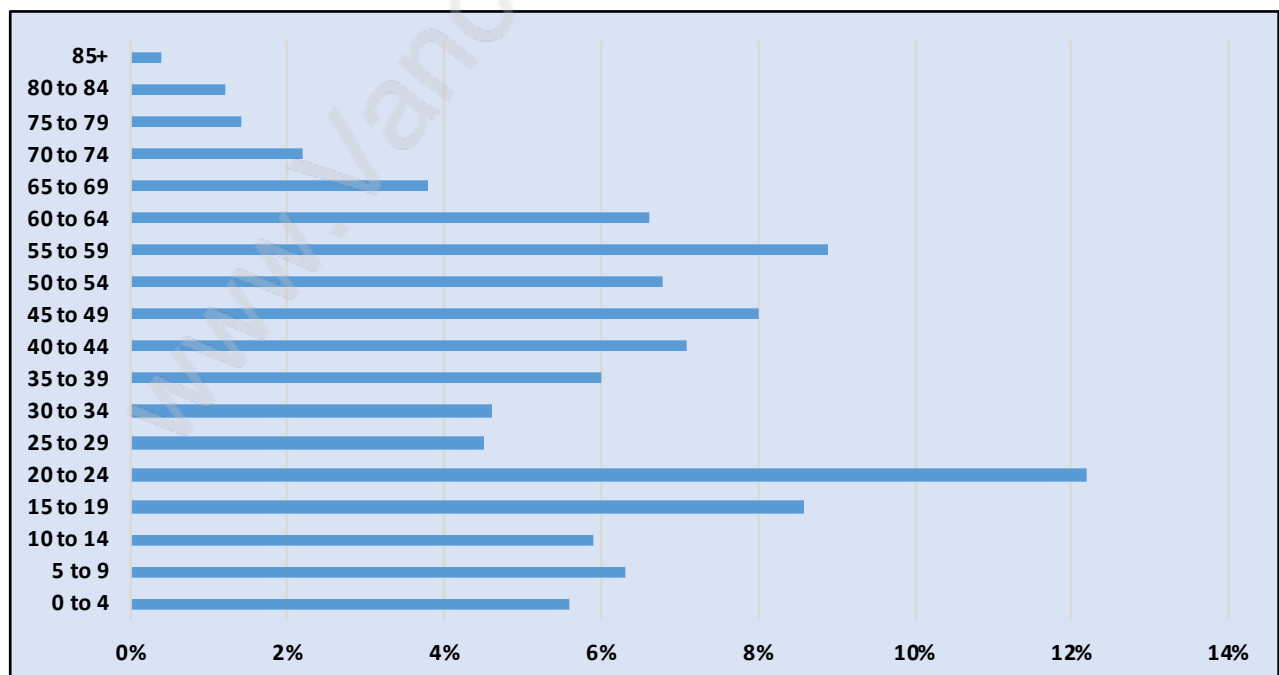

Forest Hill

Population Trends in Forest Hill

Population by Age in Forest Hill

Population Age 15+ by Income Status in Forest Hill

Total Population Age 15 - 3,743

Households by Income in Forest Hill

Total Number of Households - 1,612 / Average Household Income - \$119,263

Families in Forest Hill

Average Persons per Family - 3.3

Children at Home in Forest Hill

Total Number of Children at Home - 1,867

Family Structure in Forest Hill

Total Number of Families - 1,329 / Average Persons per Family - 3.3