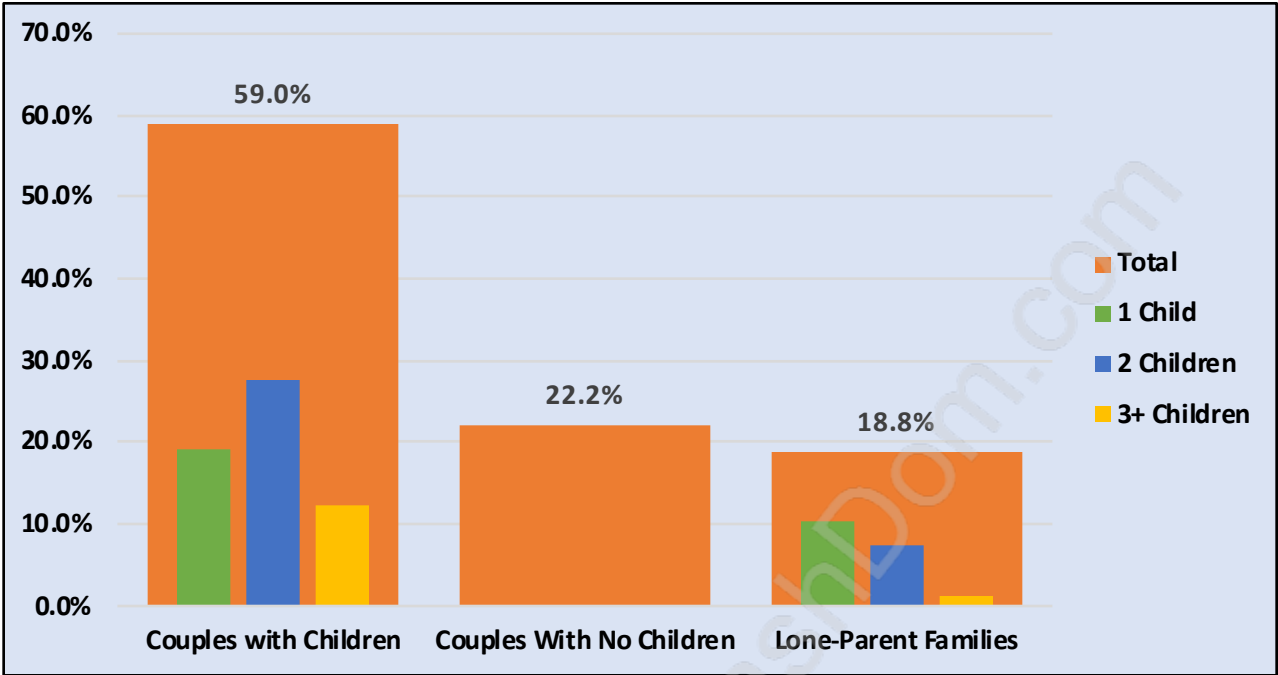

Forest Hill

Population Trends in Forest Hill

Population by Age in Forest Hill

Population Age 15+ by Income Status in Forest Hill

Total Population Age 15 - 3,743

Households by Income in Forest Hill

Total Number of Households - 1,612 / Average Household Income - \$119,263

Families in Forest Hill

Average Persons per Family - 3.3

Children at Home in Forest Hill

Total Number of Children at Home - 1,867

Family Structure in Forest Hill

Total Number of Families - 1,329 / Average Persons per Family - 3.3