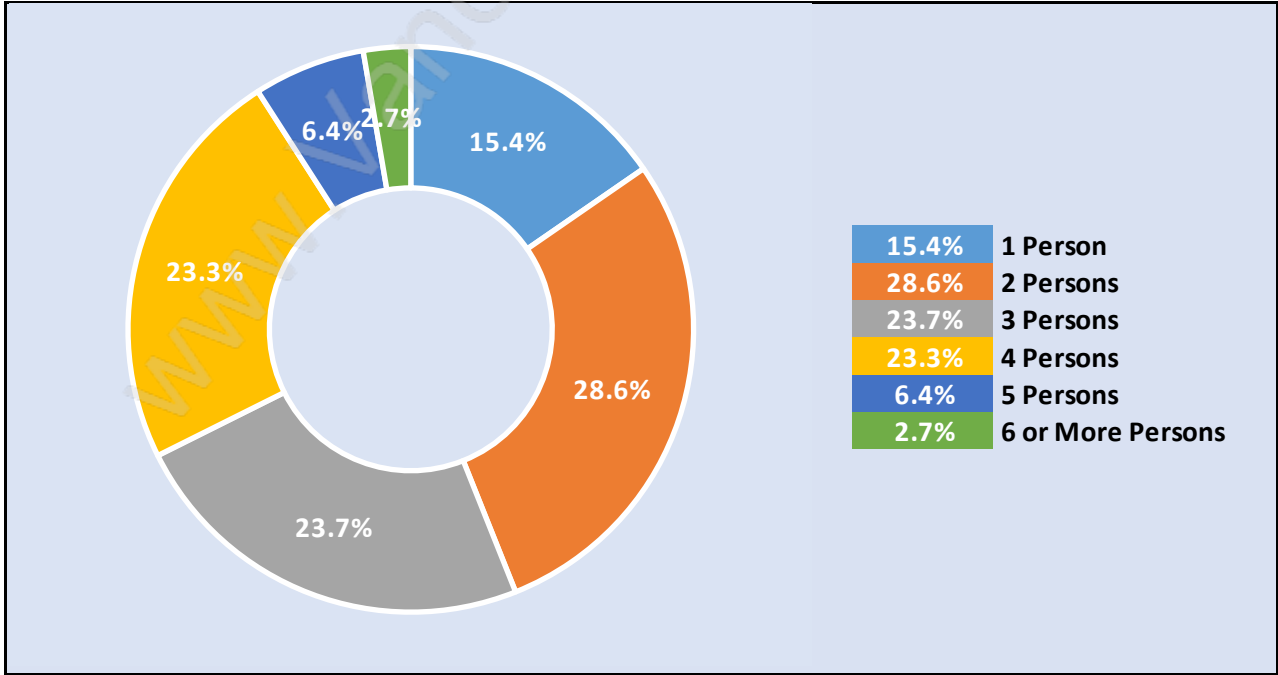

Forest Hill

Population Trends in Forest Hill

Population by Age in Forest Hill

Population Age 15+ by Income Status in Forest Hill

Total Population Age 15 - 3,743

Households by Income in Forest Hill

Total Number of Households - 1,612 / Average Household Income - \$119,263

Families in Forest Hill

Average Persons per Family - 3.3

Children at Home in Forest Hill

Total Number of Children at Home - 1,867

Family Structure in Forest Hill

Total Number of Families - 1,329 / Average Persons per Family - 3.3

Households by Household Size in Forest Hill

Total Number of Households - 1,612

Dwellings in Forest Hill

Population Age 15+ in Forest Hill

Labour Force by Occupation in Forest Hill

Labour Force Participation in Forest Hill