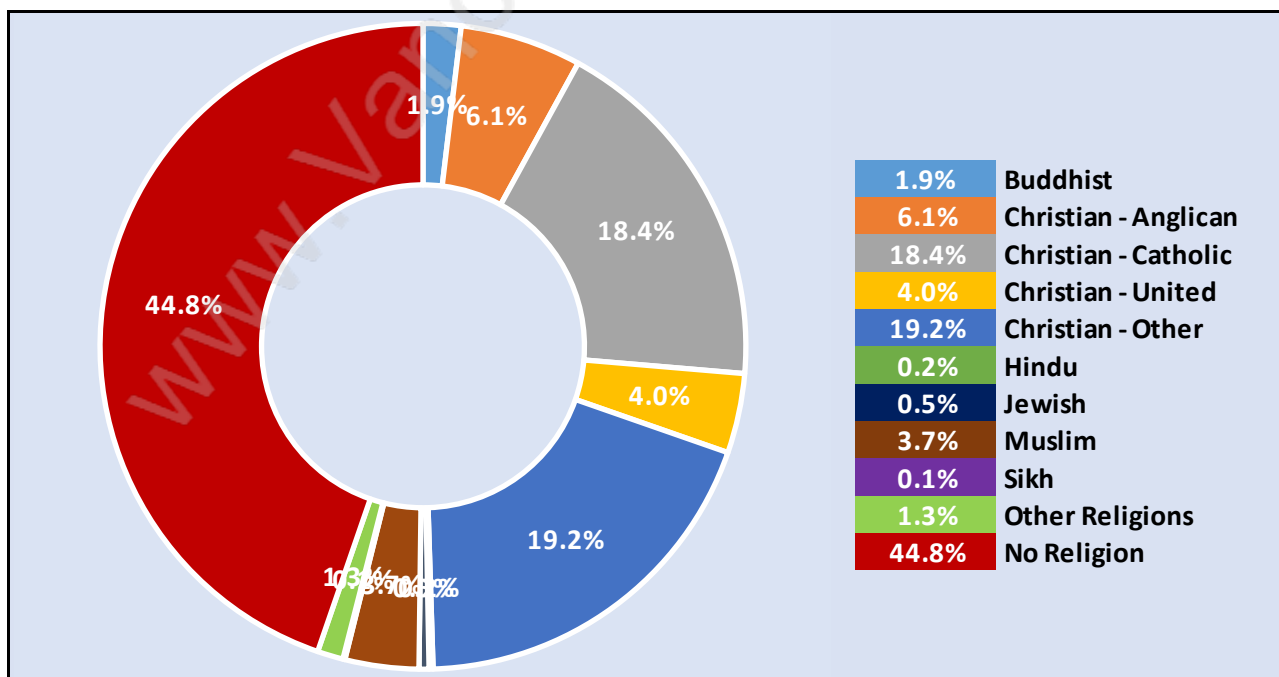

Population by Religion in Forest Hill