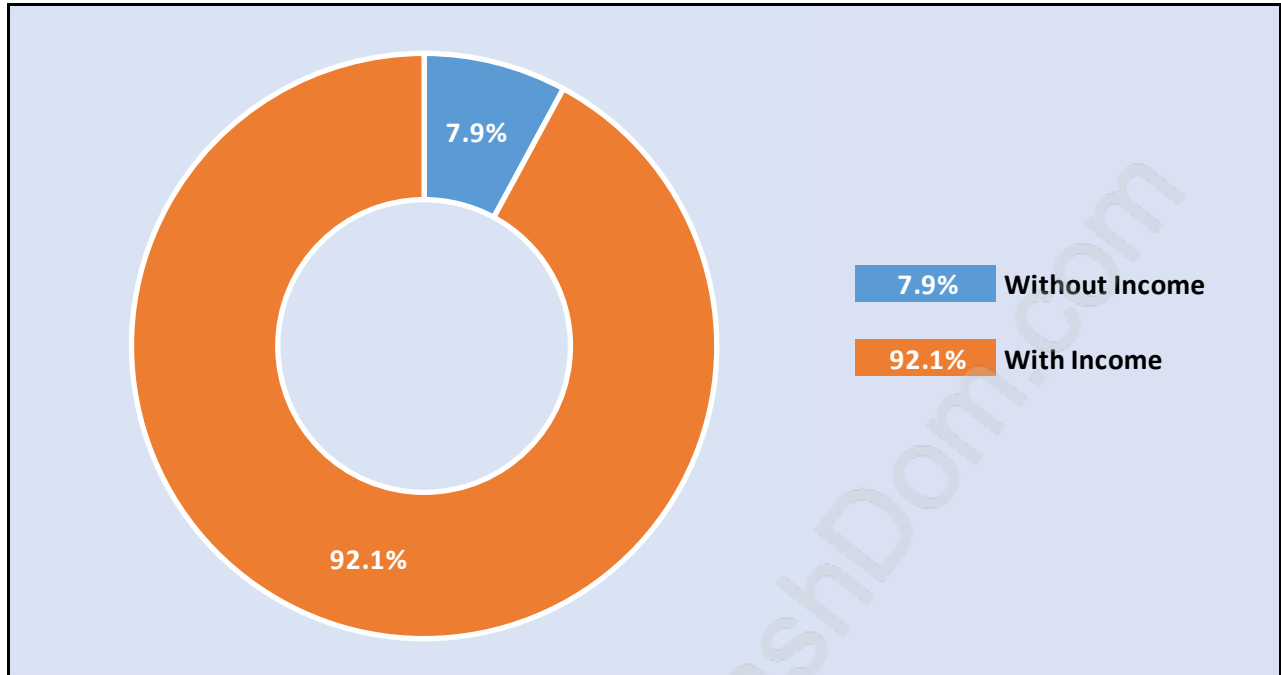

Forest Hill

Population Trends in Forest Hill

Population by Age in Forest Hill

Population Age 15+ by Income Status in Forest Hill

Total Population Age 15 - 3,743

Households by Income in Forest Hill

Total Number of Households - 1,612 / Average Household Income - \$119,263

Families in Forest Hill

Average Persons per Family - 3.3

Children at Home in Forest Hill

Total Number of Children at Home - 1,867

Family Structure in Forest Hill

Total Number of Families - 1,329 / Average Persons per Family - 3.3