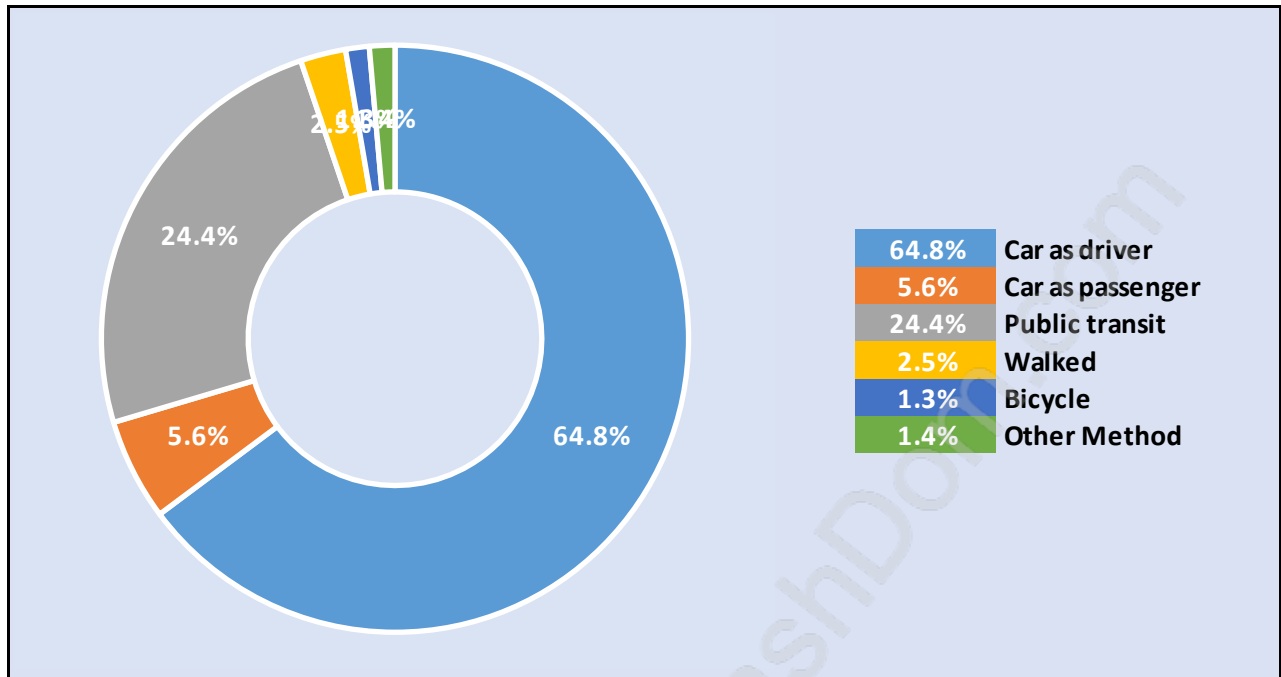

Travel To Work in (from) Forest Hill