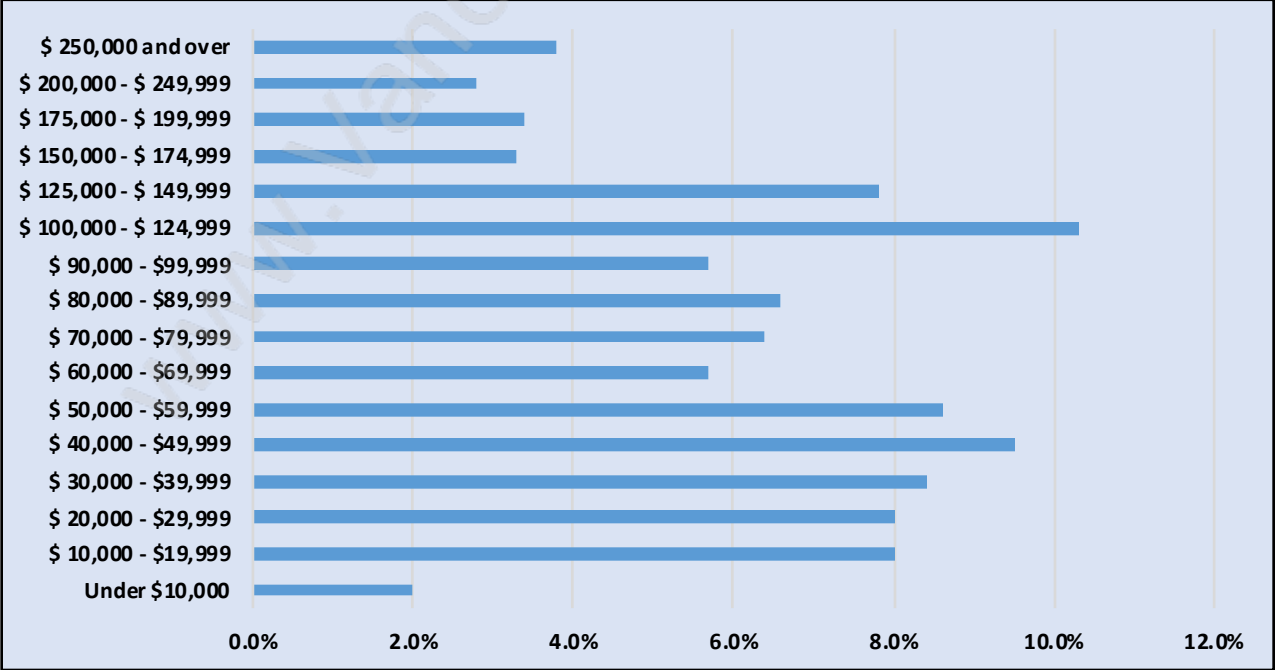

Households by Income in Fraserview

Total Number of Households - 6,270 / Average Household Income - $92,148