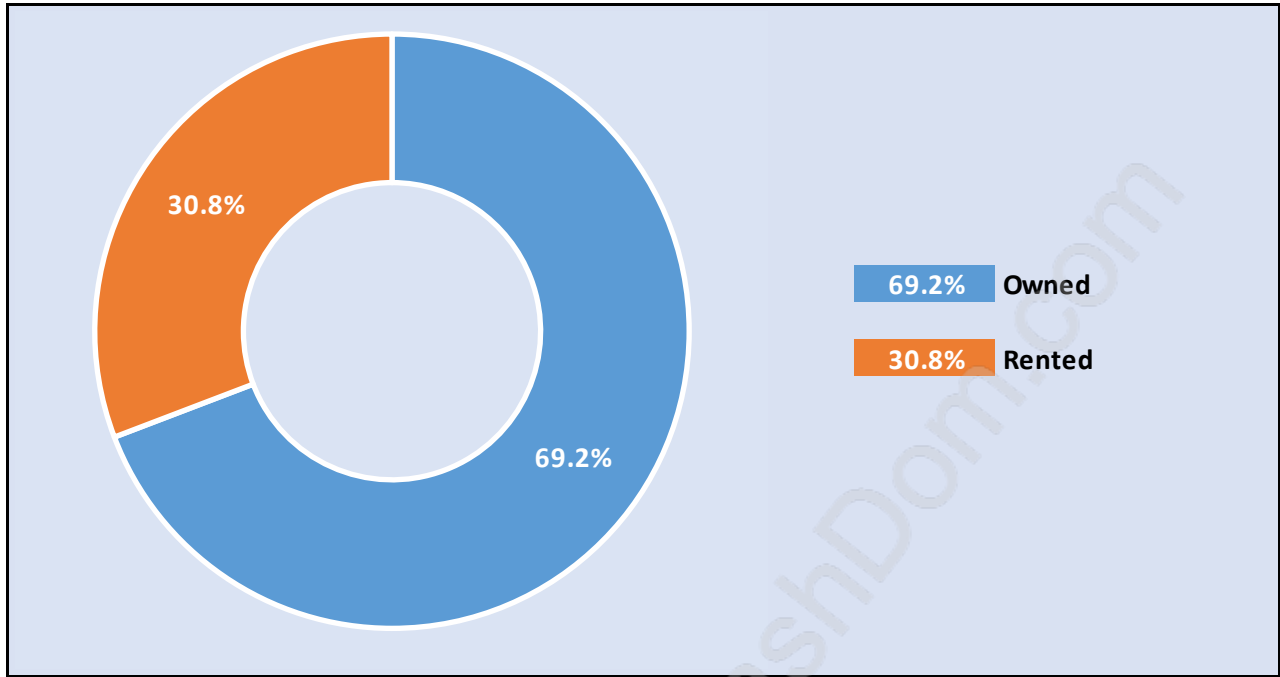

Dwellings in Fraserview