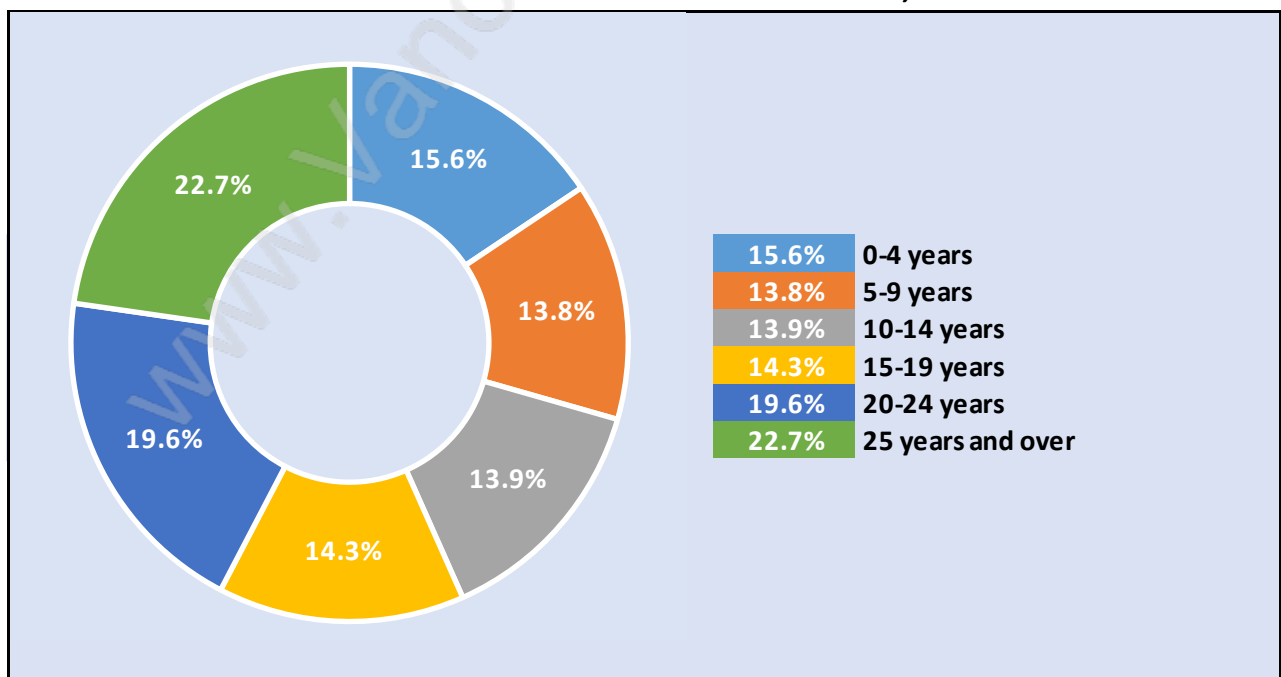

Children at Home in Fraserview

Total Number of Children at Home - 5,507