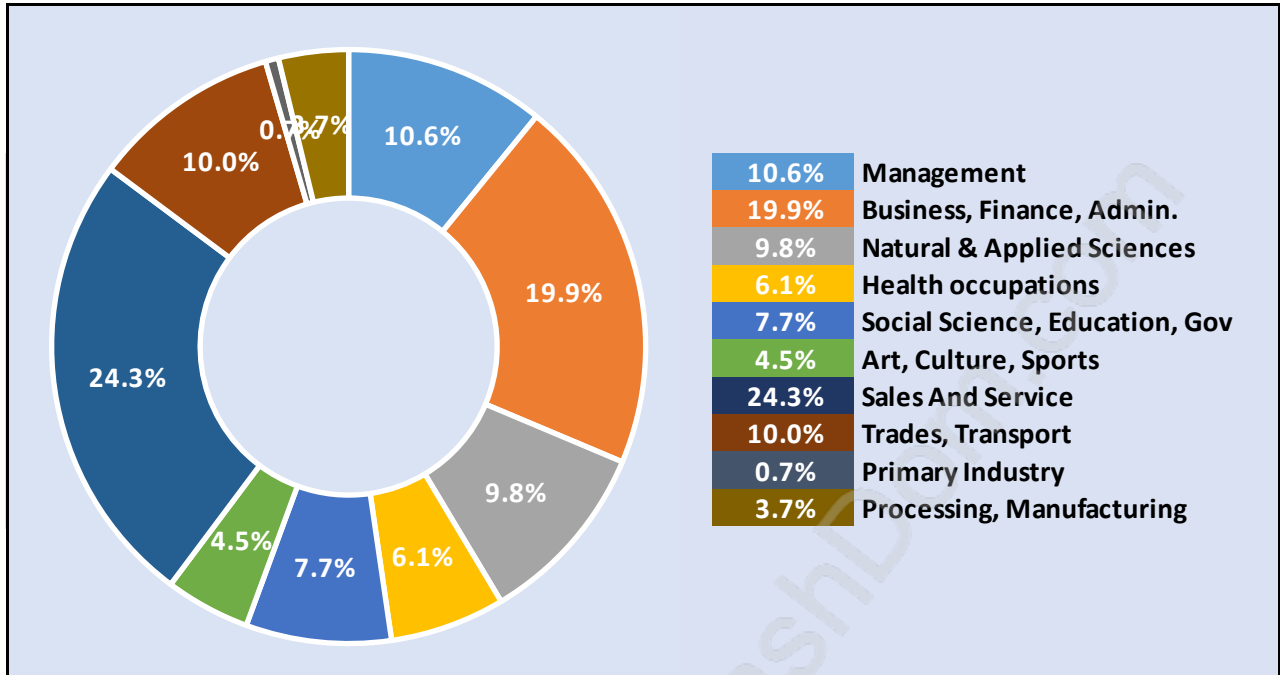

Labour Force by Occupation in Fraserview