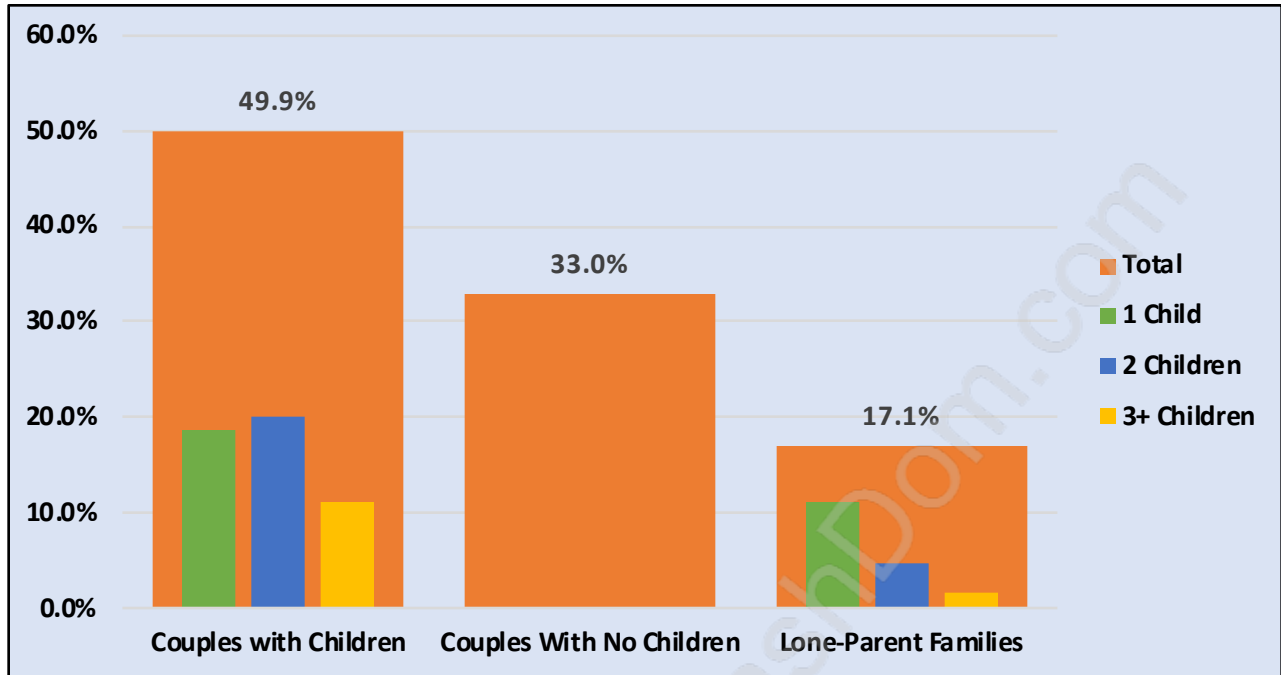

Family Structure in Fraserview

Total Number of Families - 4,551 / Average Persons per Family - 3.1