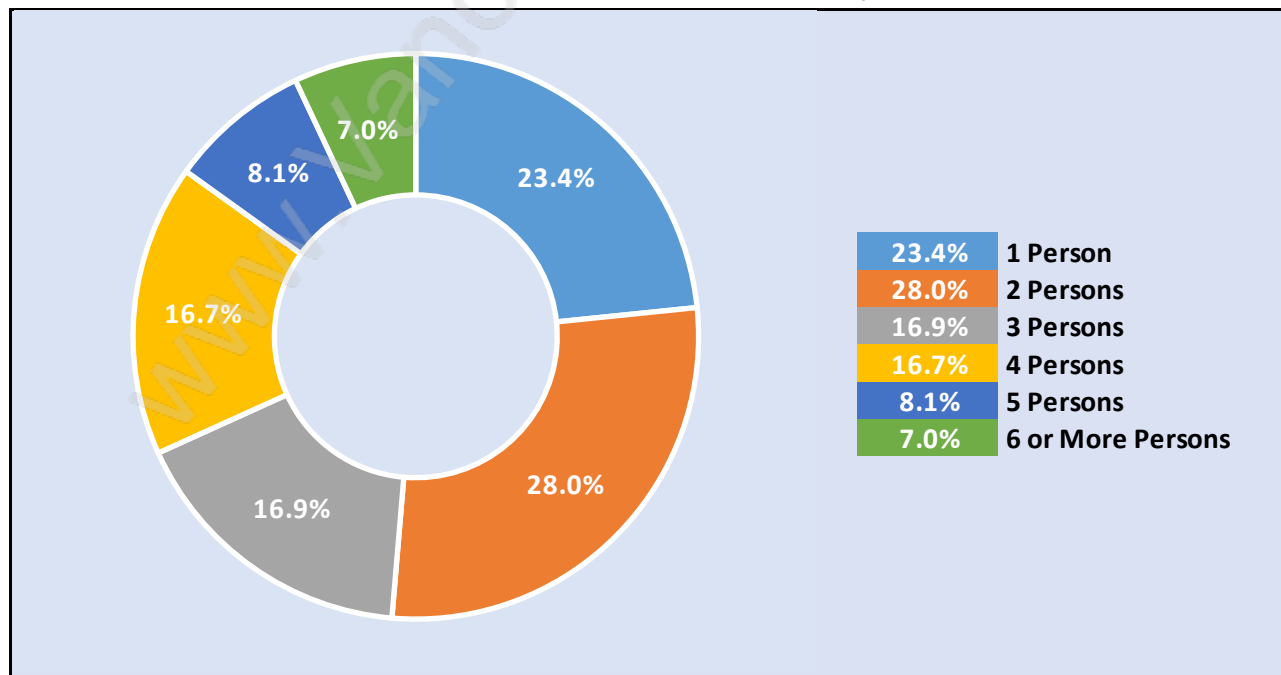

Households by Household Size in Fraserview

Total Number of Households - 6,270