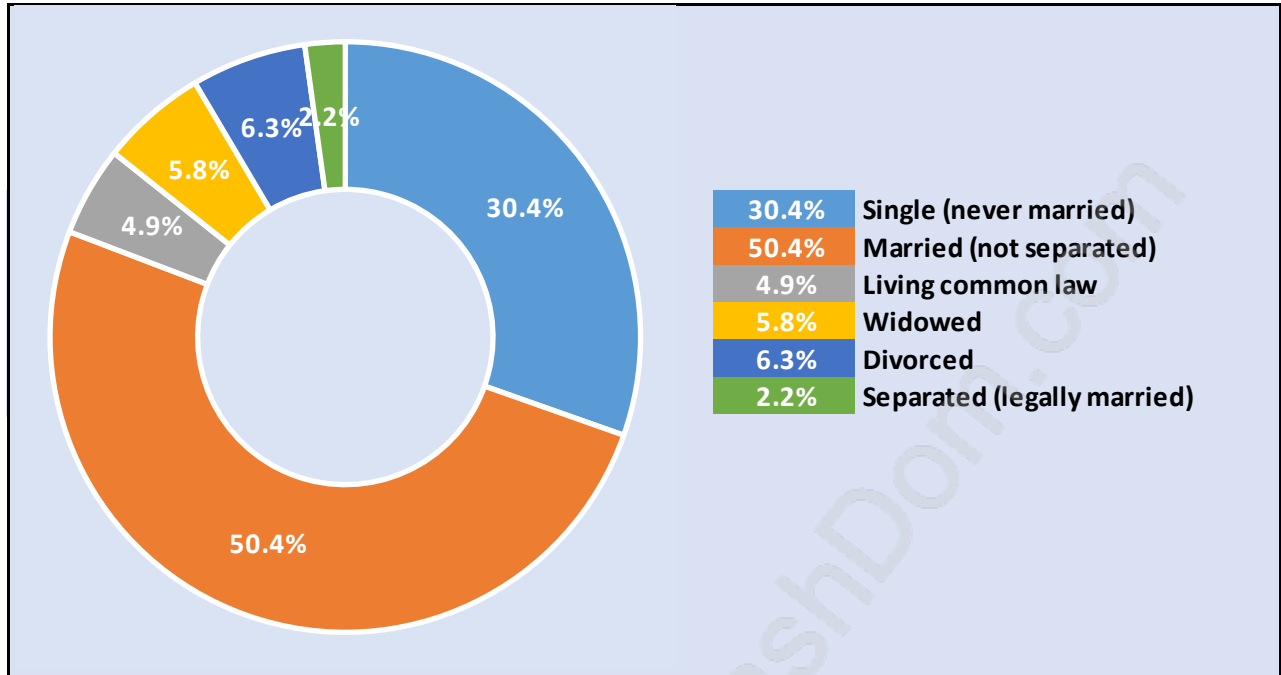

Families in Fraserview

Average Persons per Family - 3.1