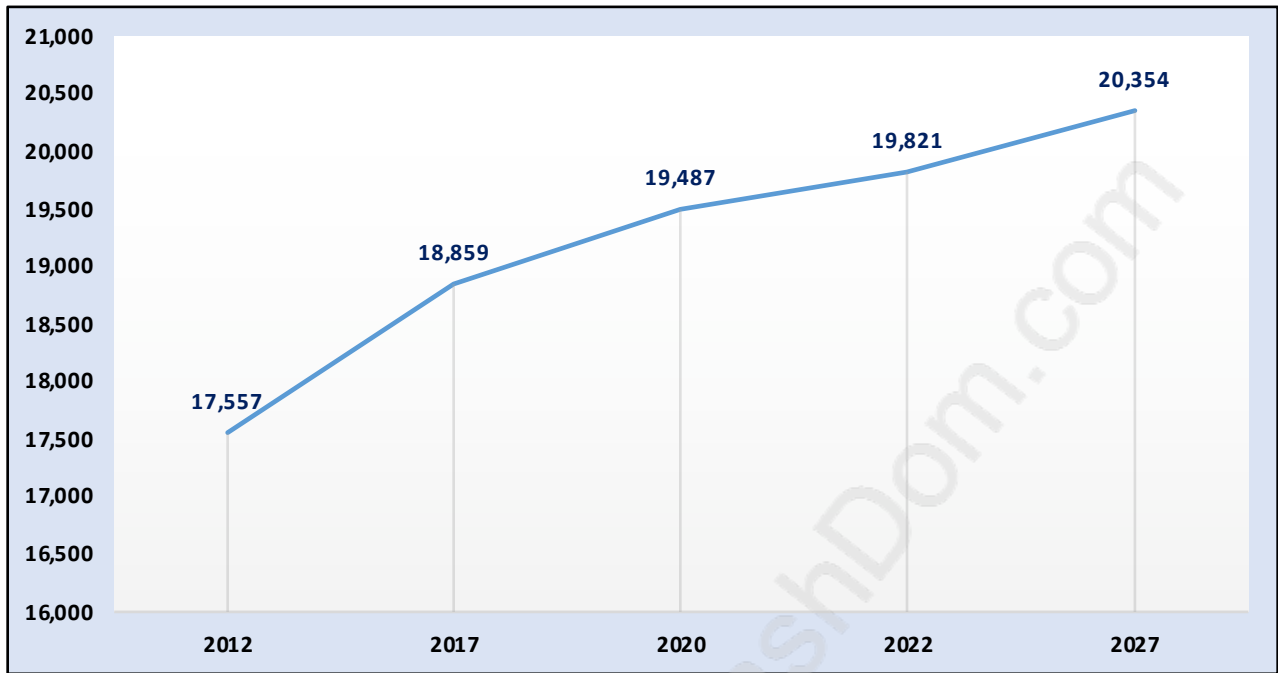

## Population Trends in Fraserview

## Population by Age in Fraserview

# Population Age 15+ by Income Status in Fraserview

Total Population Age 15 - 15,587

### Dominant Period of Construction - 1991-2000