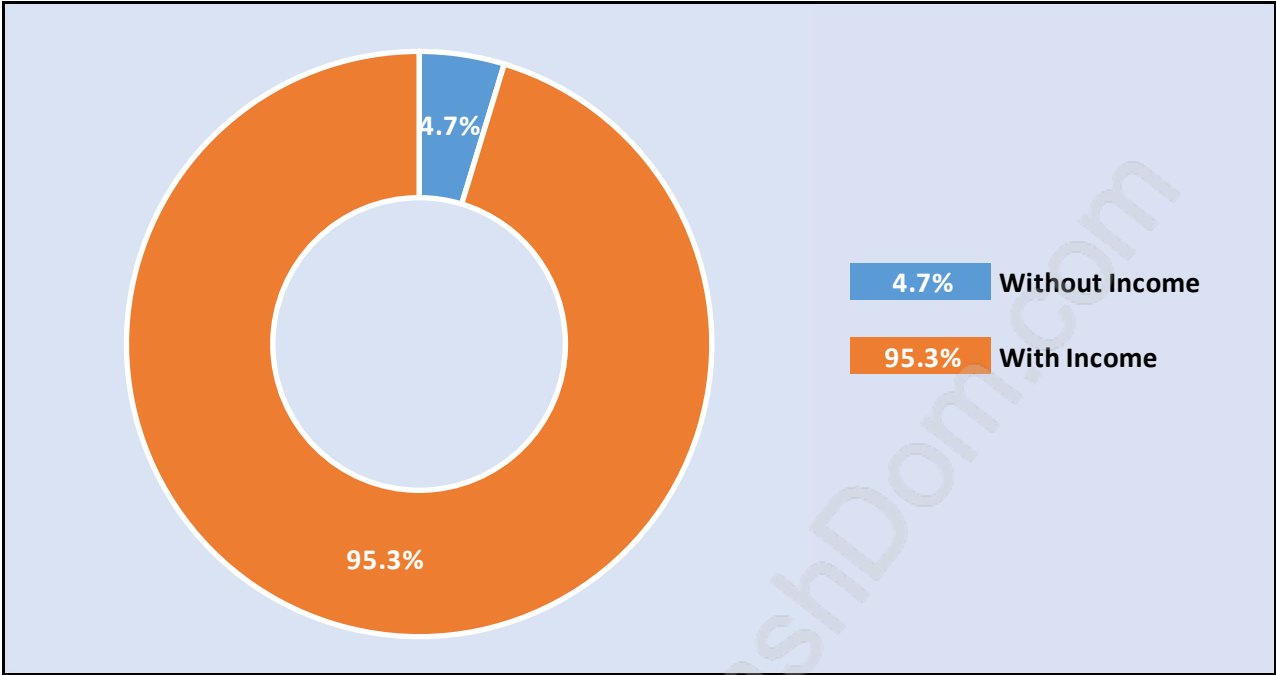

## Population Trends in Fraserview

## Population by Age in Fraserview

# Population Age 15+ by Income Status in Fraserview

Total Population Age 15 - 15,587