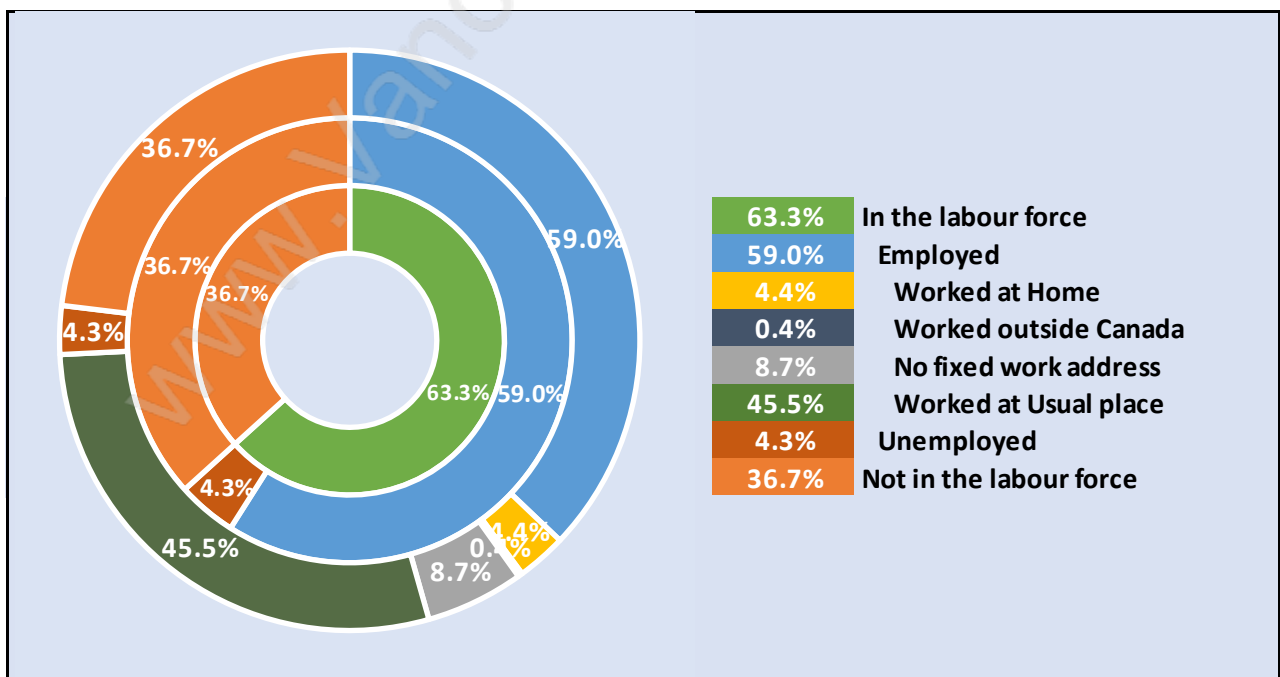

Labour Force Participation in Fraserview