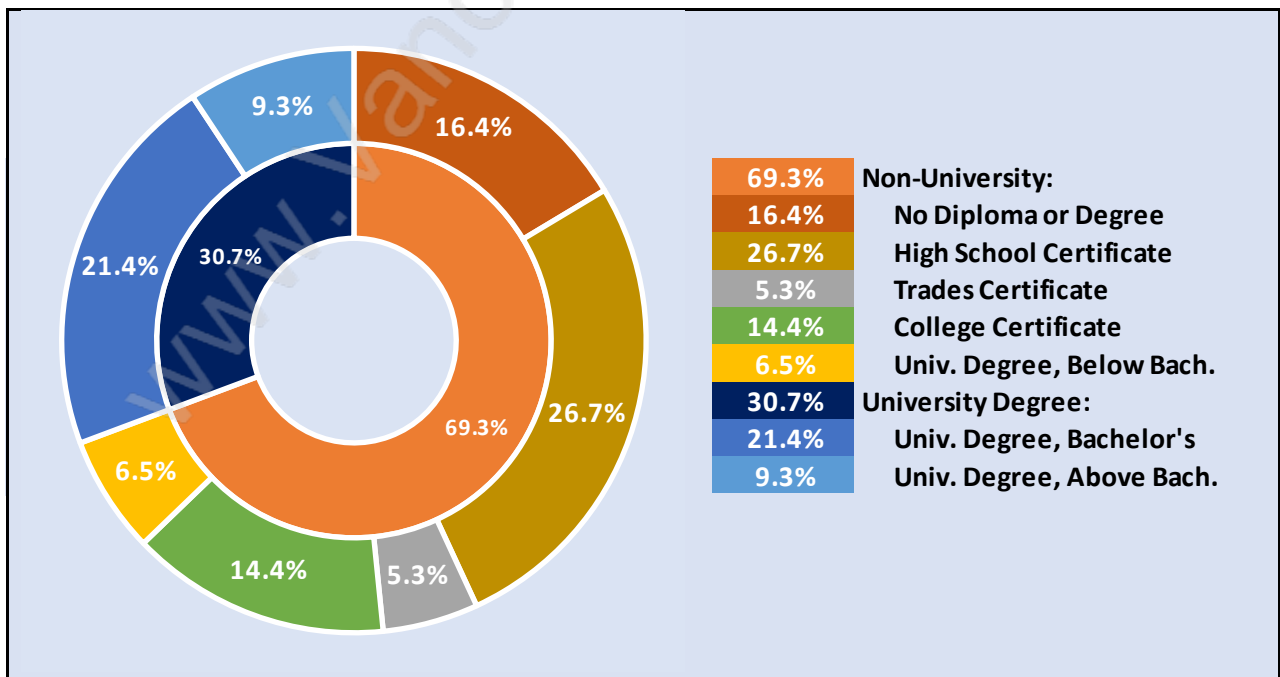

Population Age 15+ in Fraserview