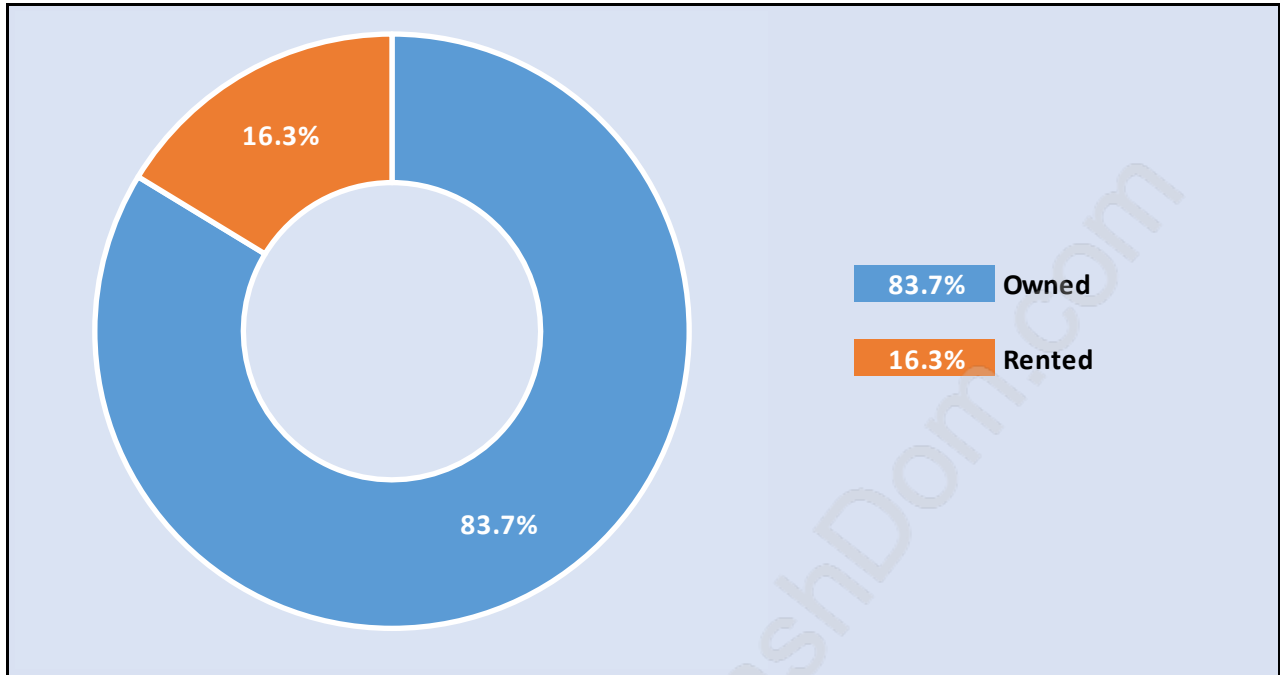

Fraserview

Population Trends in Fraserview

Population by Age in Fraserview

Population Age 15+ by Income Status in Fraserview

Total Population Age 15 - 4,437

Households by Income in Fraserview

Total Number of Households - 2,435 / Average Household Income - \$93,838

Families in Fraserview

Average Persons per Family - 2.6

Children at Home in Fraserview

Total Number of Children at Home - 1,075

Family Structure in Fraserview

Total Number of Families - 1,529 / Average Persons per Family - 2.6

Households by Household Size in Fraserview

Total Number of Households - 2,435

Dwellings in Fraserview

Population Age 15+ in Fraserview

Labour Force by Occupation in Fraserview

Labour Force Participation in Fraserview