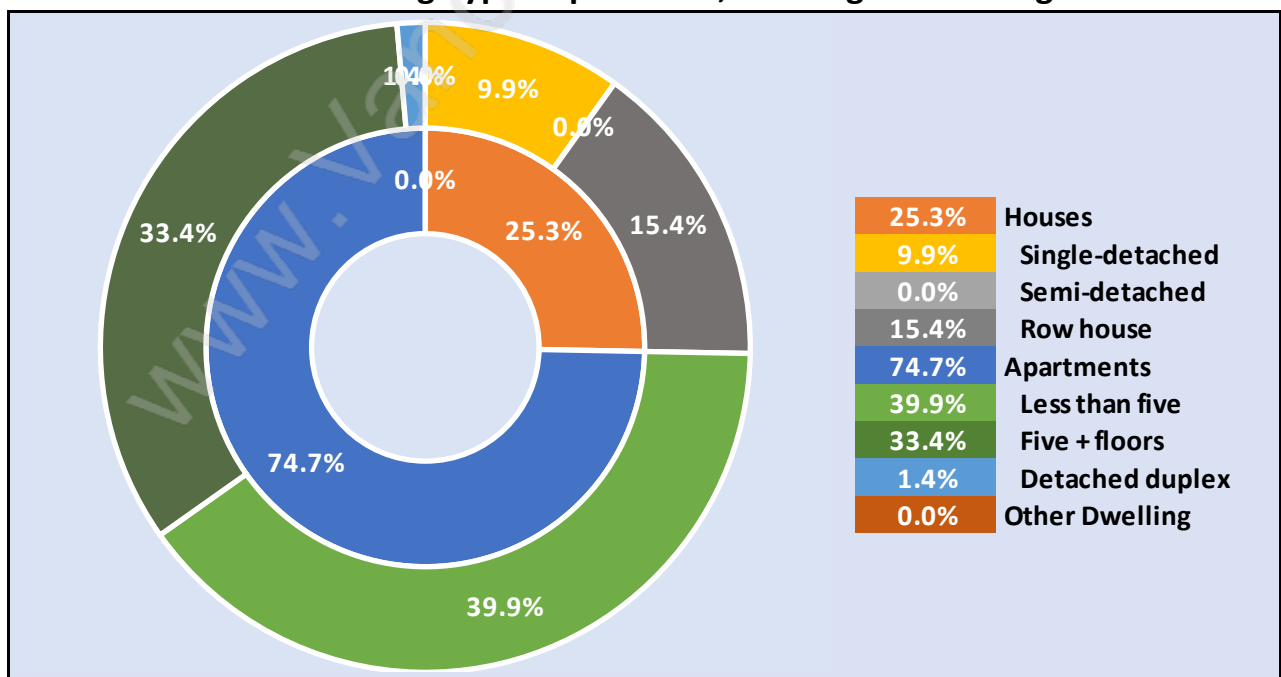

Families in Fraserview

Average Persons per Family - 2.6

Children at Home in Fraserview

Total Number of Children at Home - 1,075

Family Structure in Fraserview

Total Number of Families - 1,529 / Average Persons per Family - 2.6

Households by Household Size in Fraserview

Total Number of Households - 2,435

Dwellings in Fraserview

Population Age 15+ in Fraserview

Labour Force by Occupation in Fraserview

Labour Force Participation in Fraserview

Travel To Work in (from) Fraserview

Occupied Dwellings by Structure Type in Fraserview

Dominant Bulding Type - Apartment, building low and high rise

Private Dwellings by Period of Construction in Fraserview