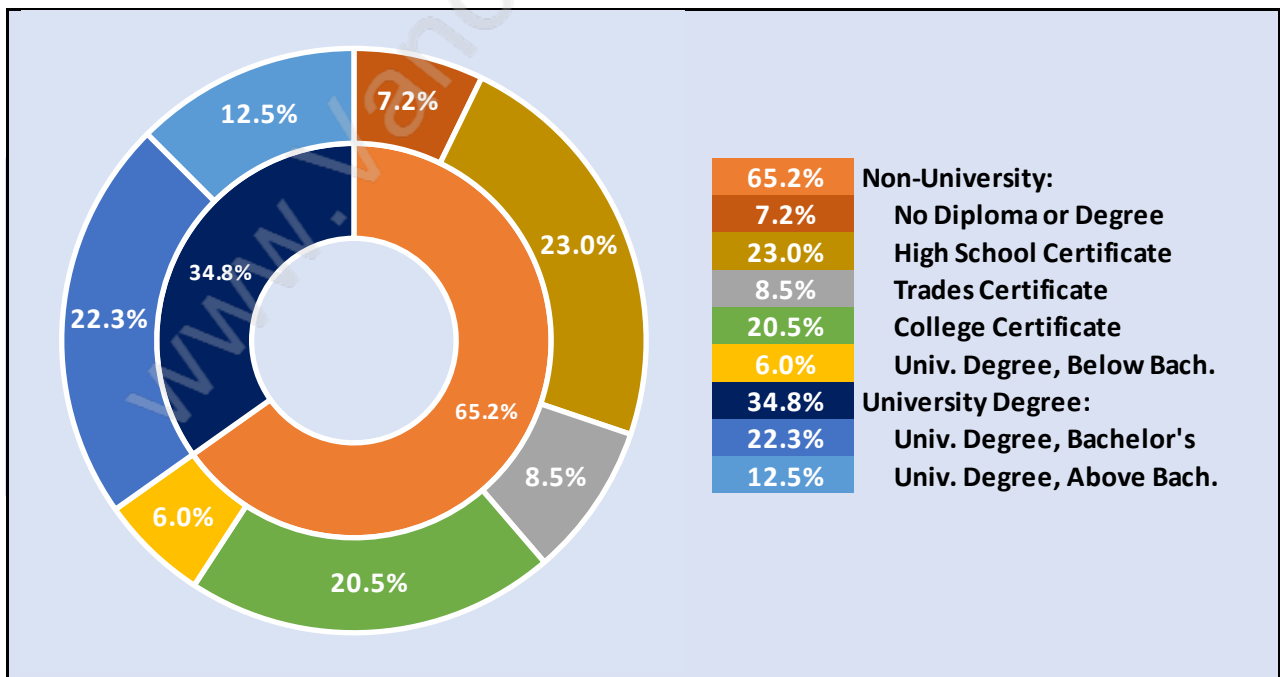

Households by Household Size in Fraserview

Total Number of Households - 2,435

Dwellings in Fraserview

Population Age 15+ in Fraserview

Labour Force by Occupation in Fraserview

Labour Force Participation in Fraserview