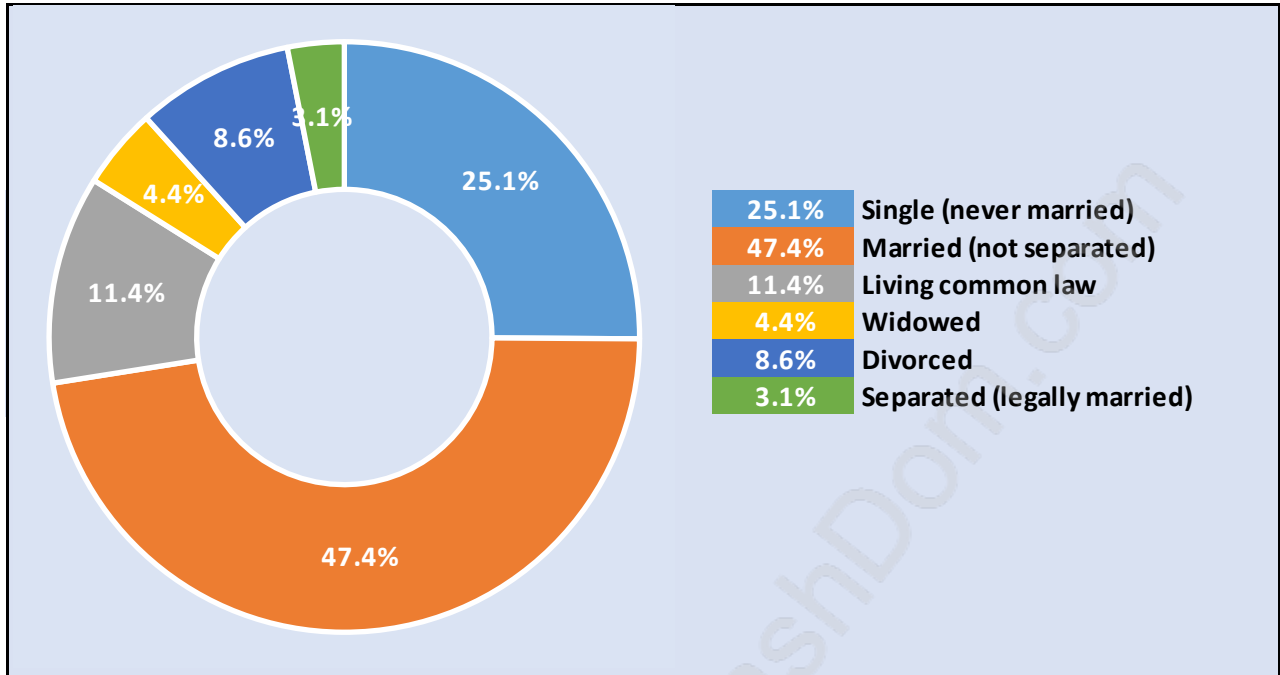

Fraserview

Population Trends in Fraserview

Population by Age in Fraserview

Population Age 15+ by Income Status in Fraserview

Total Population Age 15 - 4,437

Households by Income in Fraserview

Total Number of Households - 2,435 / Average Household Income - \$93,838

Families in Fraserview

Average Persons per Family - 2.6

Children at Home in Fraserview

Total Number of Children at Home - 1,075

Family Structure in Fraserview

Total Number of Families - 1,529 / Average Persons per Family - 2.6

Households by Household Size in Fraserview

Total Number of Households - 2,435

Dwellings in Fraserview

Population Age 15+ in Fraserview

Labour Force by Occupation in Fraserview

Labour Force Participation in Fraserview