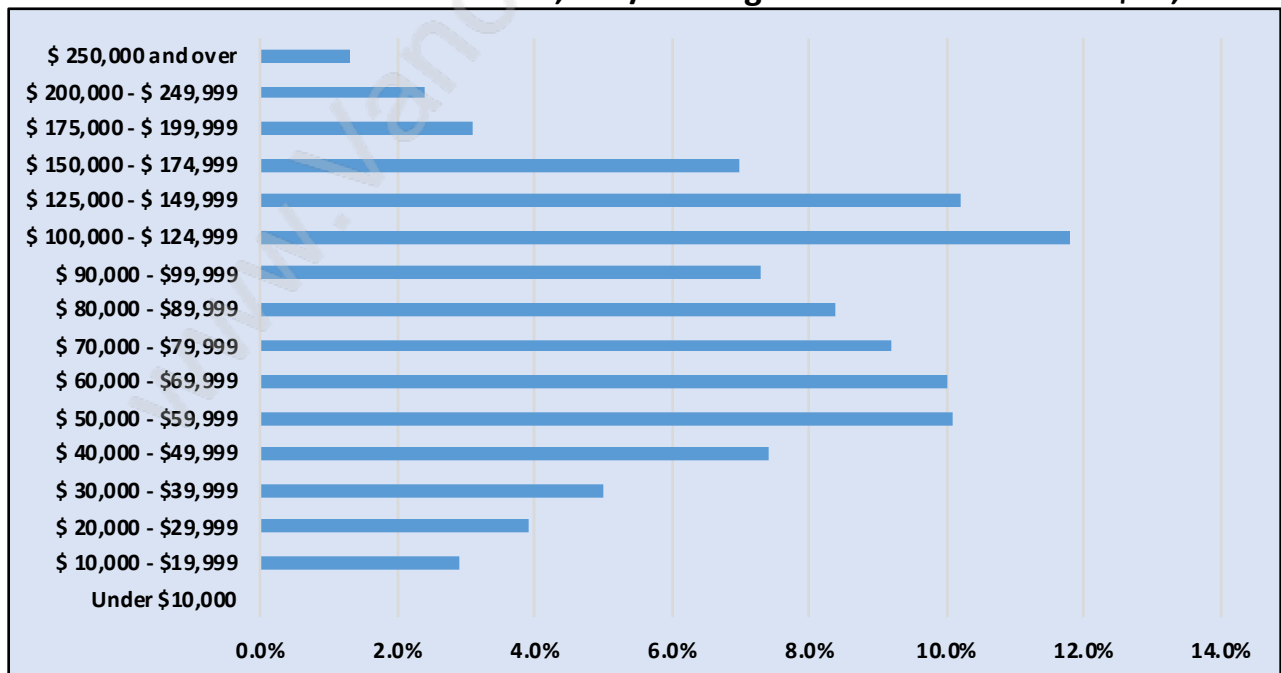

Fraserview

Population Trends in Fraserview

Population by Age in Fraserview

Population Age 15+ by Income Status in Fraserview

Total Population Age 15 - 4,437

Households by Income in Fraserview

Total Number of Households - 2,435 / Average Household Income - \$93,838

Families in Fraserview

Average Persons per Family - 2.6

Children at Home in Fraserview

Total Number of Children at Home - 1,075

Family Structure in Fraserview

Total Number of Families - 1,529 / Average Persons per Family - 2.6