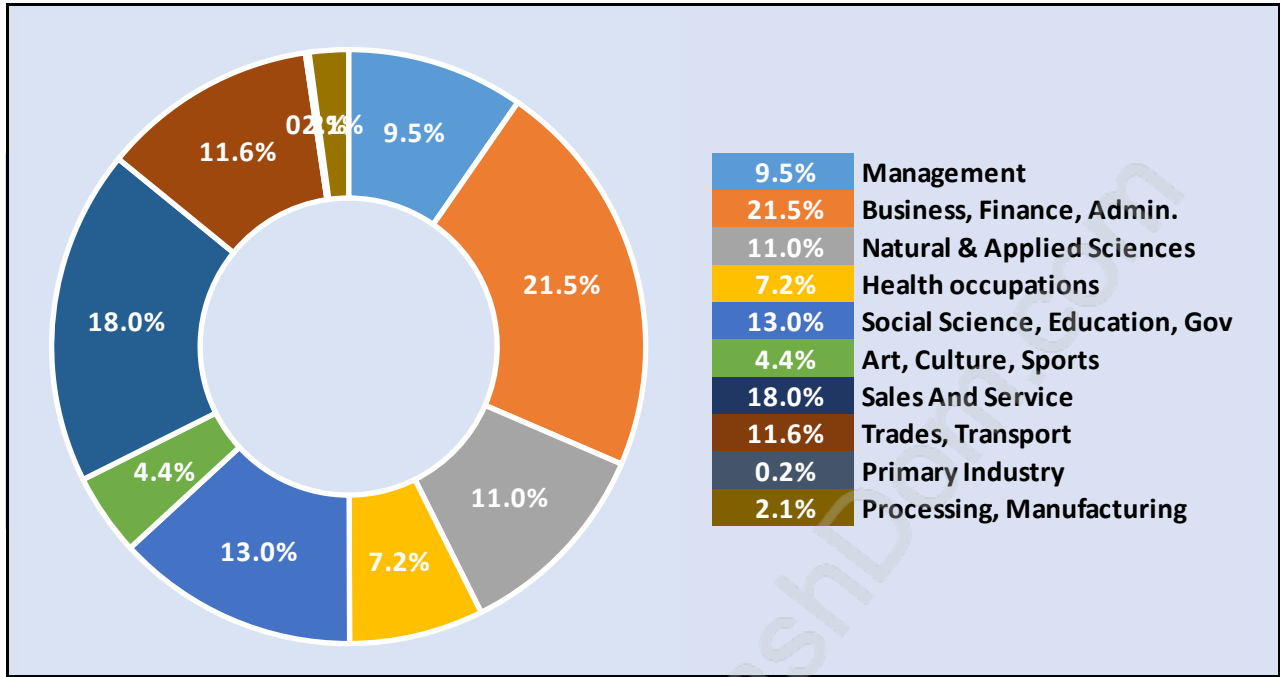

Households by Household Size in Fraserview

Total Number of Households - 2,435

Dwellings in Fraserview

Population Age 15+ in Fraserview

Labour Force by Occupation in Fraserview

Labour Force Participation in Fraserview