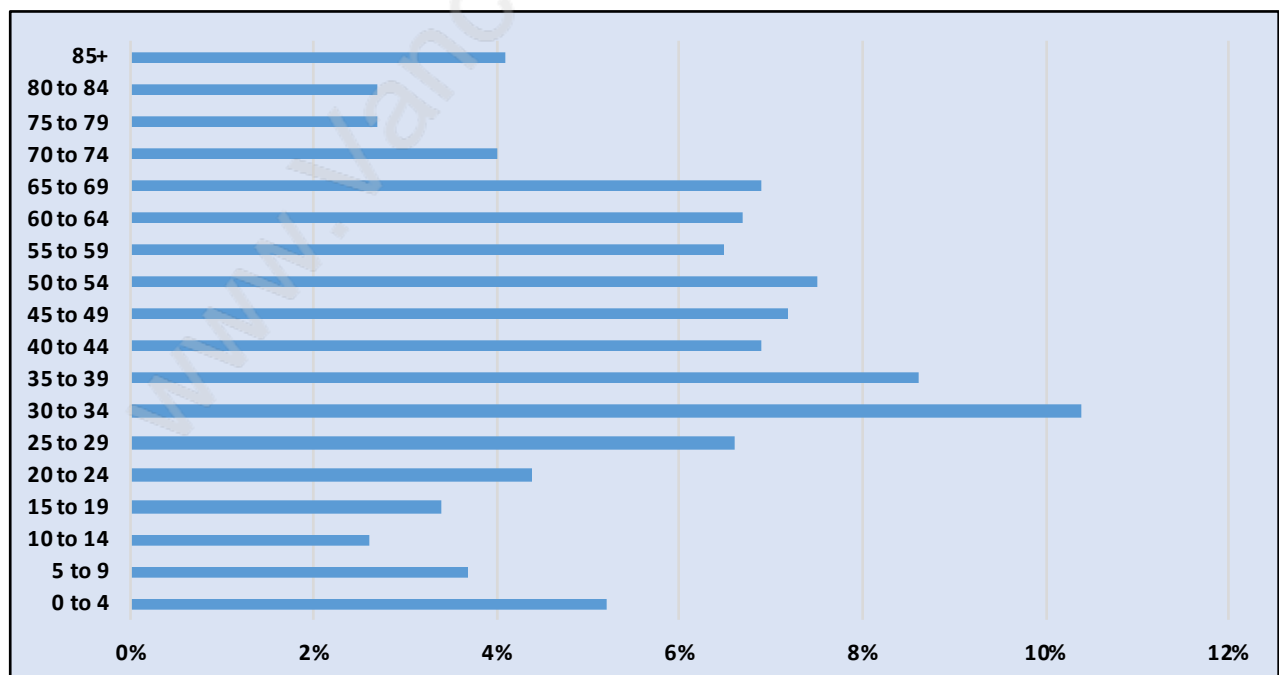

Fraserview

Population Trends in Fraserview

Population by Age in Fraserview

Population Age 15+ by Income Status in Fraserview

Total Population Age 15 - 4,437

Households by Income in Fraserview

Total Number of Households - 2,435 / Average Household Income - \$93,838

Families in Fraserview

Average Persons per Family - 2.6

Children at Home in Fraserview

Total Number of Children at Home - 1,075

Family Structure in Fraserview

Total Number of Families - 1,529 / Average Persons per Family - 2.6