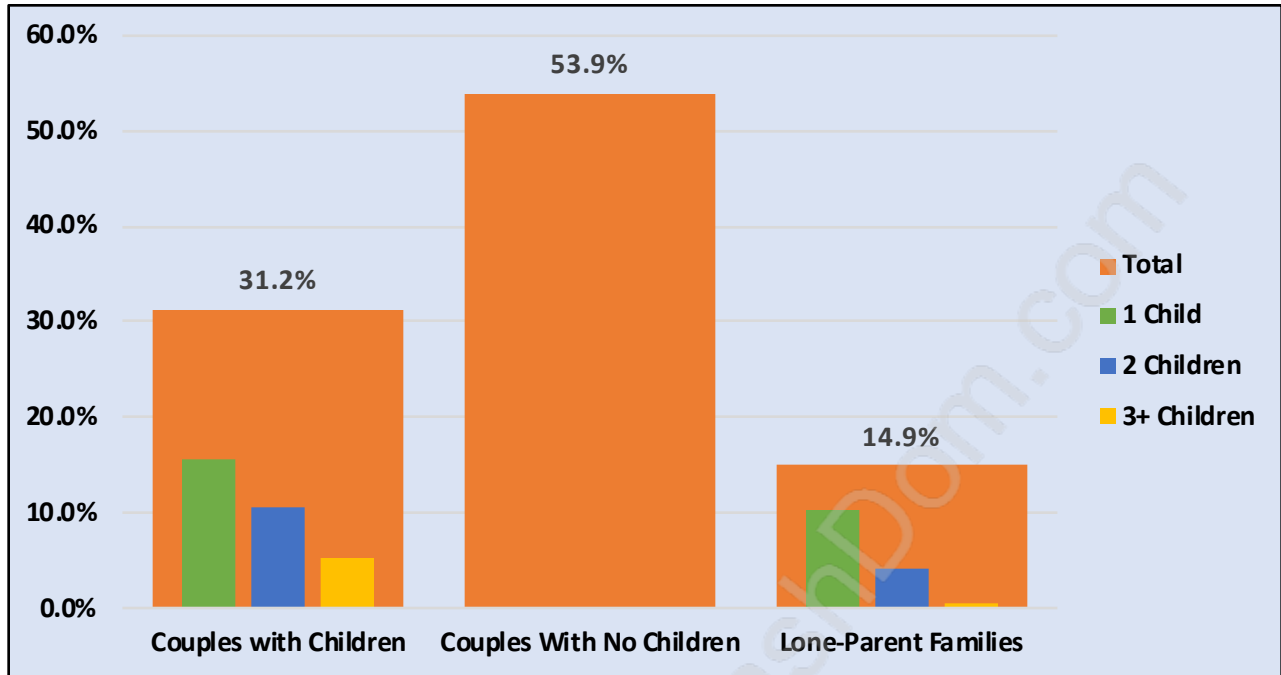

Fraserview

Population Trends in Fraserview

Population by Age in Fraserview

Population Age 15+ by Income Status in Fraserview

Total Population Age 15 - 4,437

Households by Income in Fraserview

Total Number of Households - 2,435 / Average Household Income - \$93,838

Families in Fraserview

Average Persons per Family - 2.6

Children at Home in Fraserview

Total Number of Children at Home - 1,075

Family Structure in Fraserview

Total Number of Families - 1,529 / Average Persons per Family - 2.6

Households by Household Size in Fraserview

Total Number of Households - 2,435

Dwellings in Fraserview

Population Age 15+ in Fraserview

Labour Force by Occupation in Fraserview

Labour Force Participation in Fraserview