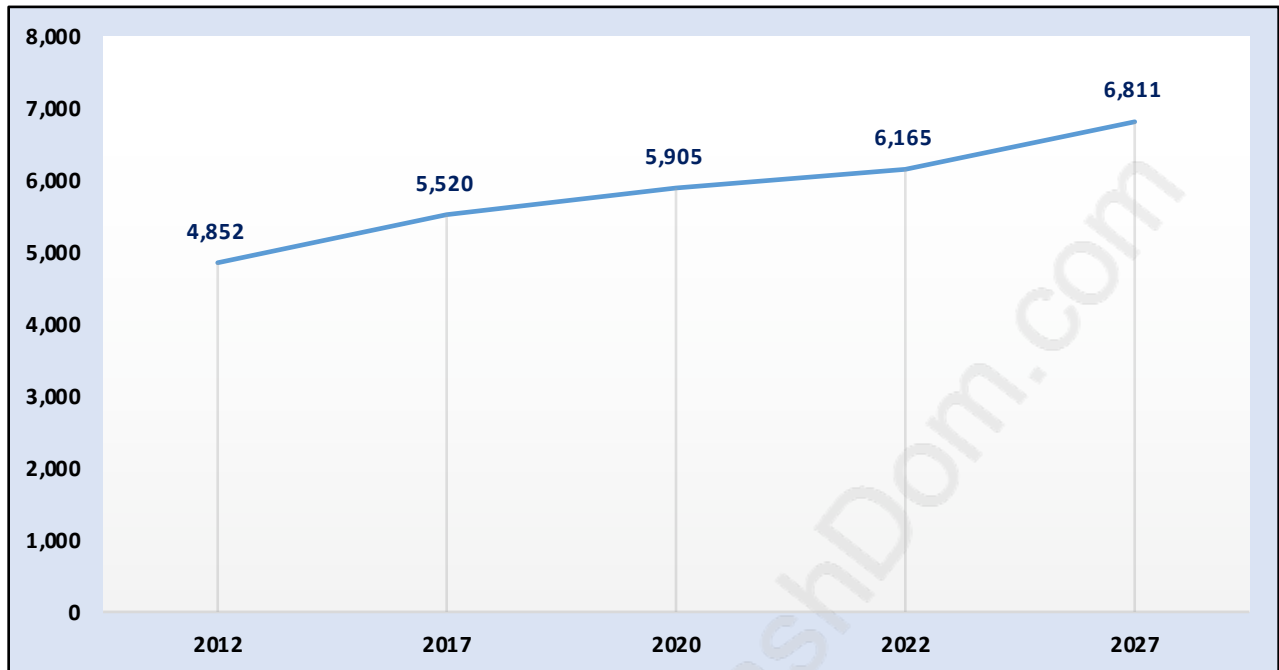

Fraserview

Population Trends in Fraserview

Population by Age in Fraserview

Population Age 15+ by Income Status in Fraserview

Total Population Age 15 - 4,437

Households by Income in Fraserview

Total Number of Households - 2,435 / Average Household Income - \$93,838

Families in Fraserview

Average Persons per Family - 2.6

Children at Home in Fraserview

Total Number of Children at Home - 1,075

Family Structure in Fraserview

Total Number of Families - 1,529 / Average Persons per Family - 2.6