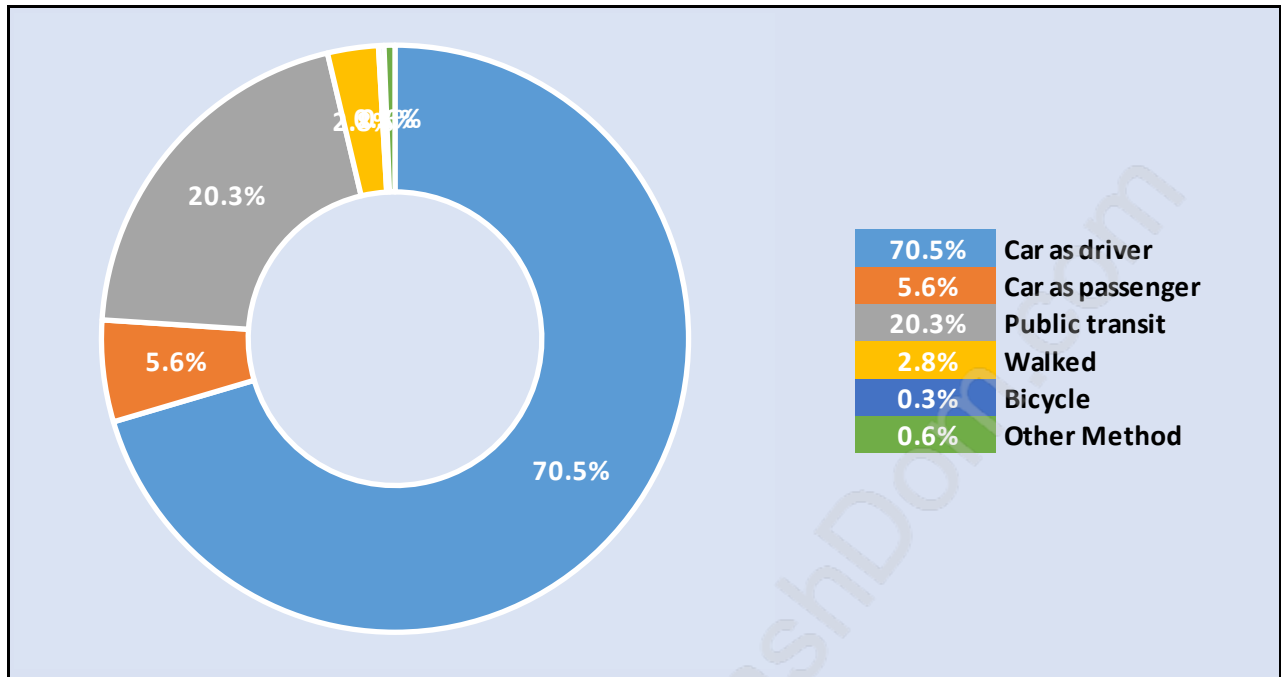

Travel To Work in (from) Fraserview