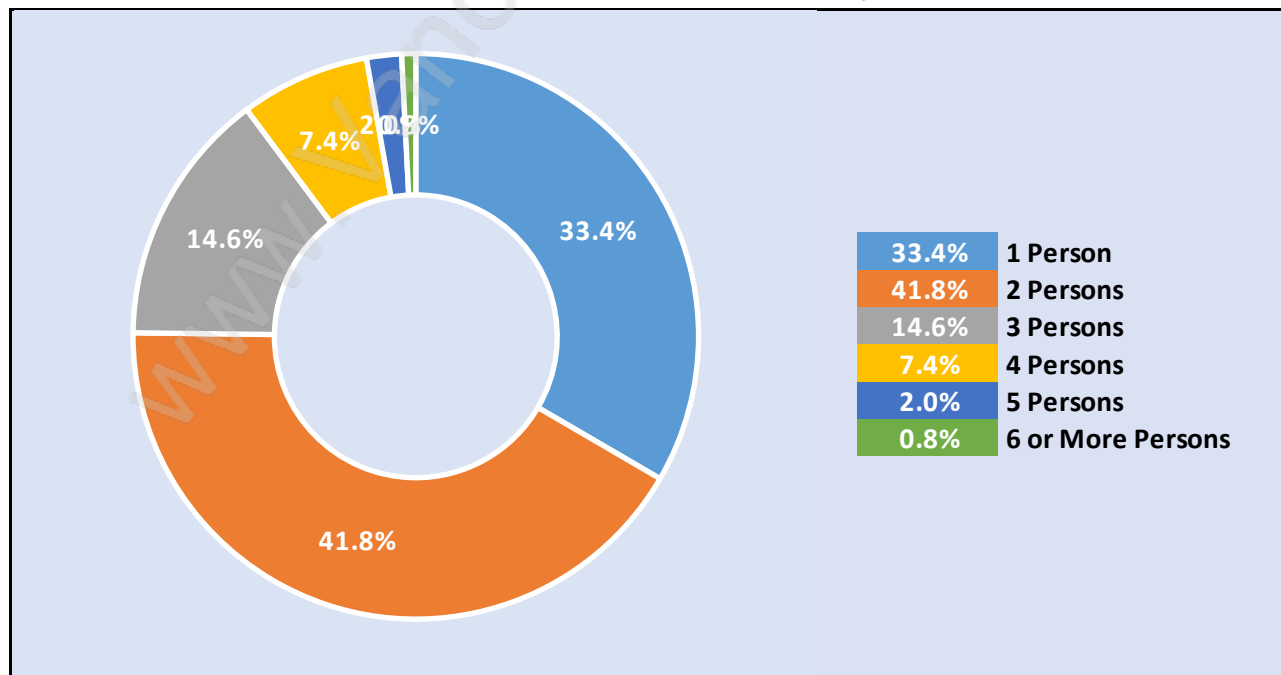

Fraserview

Population Trends in Fraserview

Population by Age in Fraserview

Population Age 15+ by Income Status in Fraserview

Total Population Age 15 - 4,437

Households by Income in Fraserview

Total Number of Households - 2,435 / Average Household Income - \$93,838

Families in Fraserview

Average Persons per Family - 2.6

Children at Home in Fraserview

Total Number of Children at Home - 1,075

Family Structure in Fraserview

Total Number of Families - 1,529 / Average Persons per Family - 2.6

Households by Household Size in Fraserview

Total Number of Households - 2,435

Dwellings in Fraserview

Population Age 15+ in Fraserview

Labour Force by Occupation in Fraserview

Labour Force Participation in Fraserview