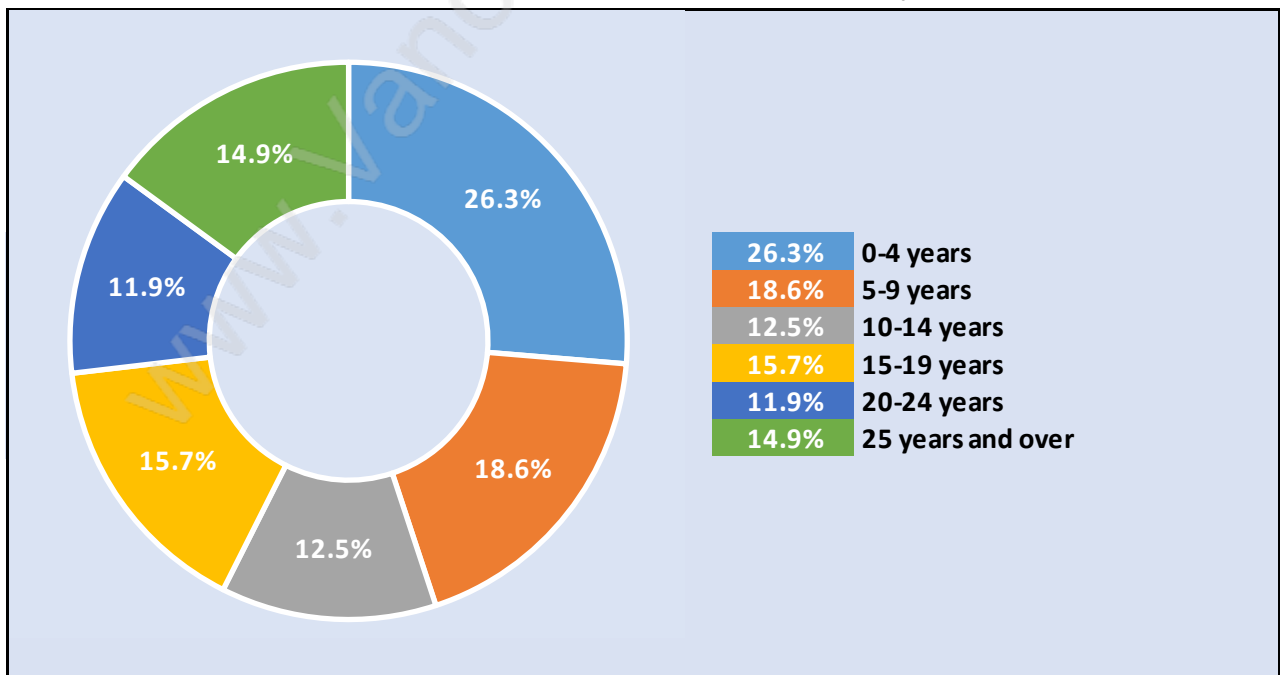

Fraserview

Population Trends in Fraserview

Population by Age in Fraserview

Population Age 15+ by Income Status in Fraserview

Total Population Age 15 - 4,437

Households by Income in Fraserview

Total Number of Households - 2,435 / Average Household Income - \$93,838

Families in Fraserview

Average Persons per Family - 2.6

Children at Home in Fraserview

Total Number of Children at Home - 1,075

Family Structure in Fraserview

Total Number of Families - 1,529 / Average Persons per Family - 2.6