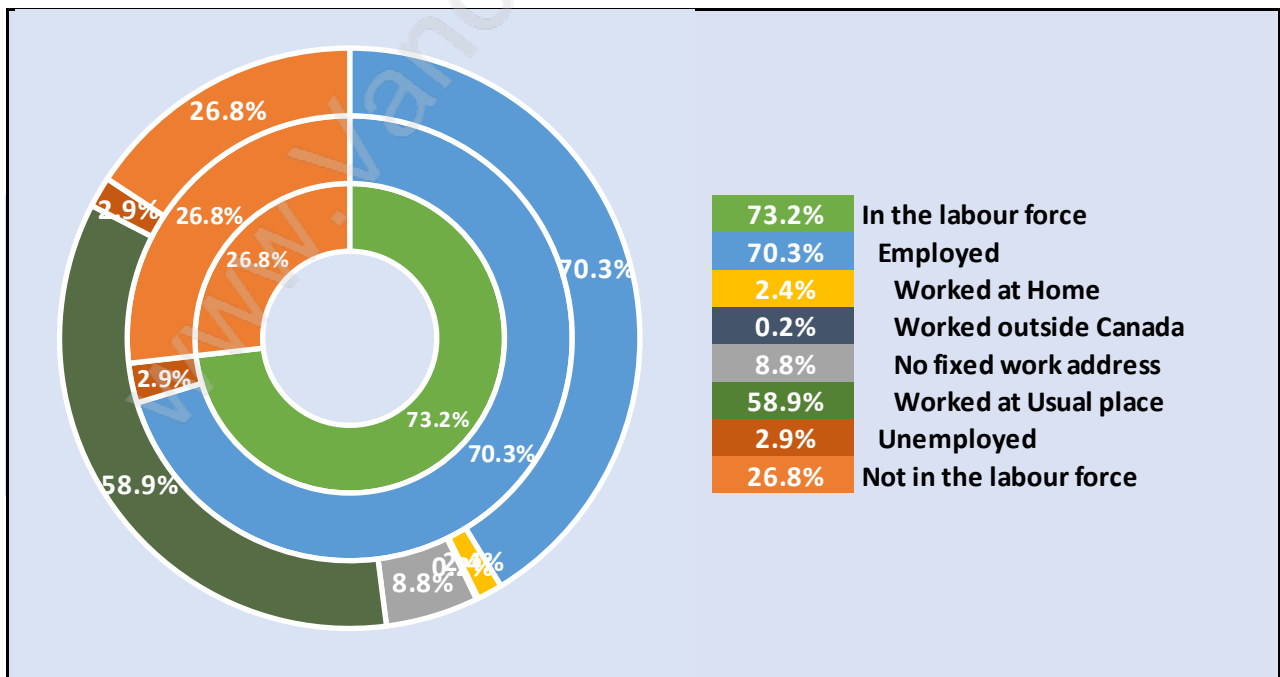

Households by Household Size in Fraserview

Total Number of Households - 2,435

Dwellings in Fraserview

Population Age 15+ in Fraserview

Labour Force by Occupation in Fraserview

Labour Force Participation in Fraserview