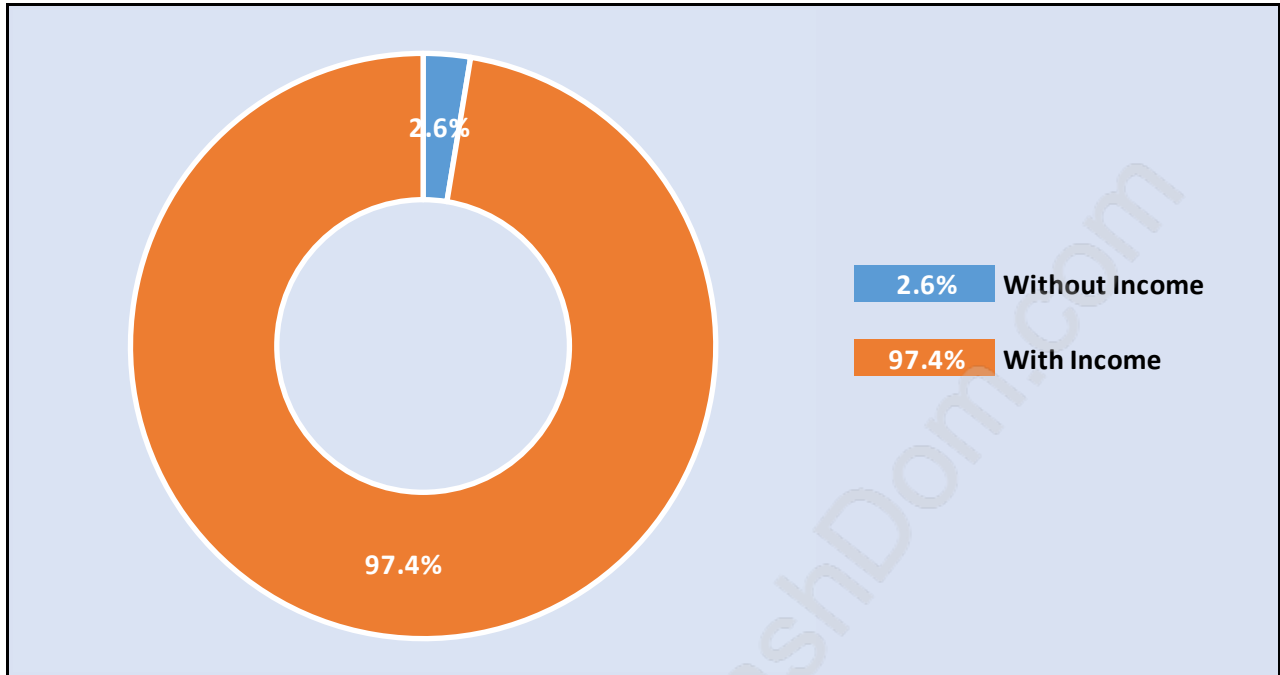

Fraserview

Population Trends in Fraserview

Population by Age in Fraserview

Population Age 15+ by Income Status in Fraserview

Total Population Age 15 - 4,437

Households by Income in Fraserview

Total Number of Households - 2,435 / Average Household Income - \$93,838

Families in Fraserview

Average Persons per Family - 2.6

Children at Home in Fraserview

Total Number of Children at Home - 1,075

Family Structure in Fraserview

Total Number of Families - 1,529 / Average Persons per Family - 2.6