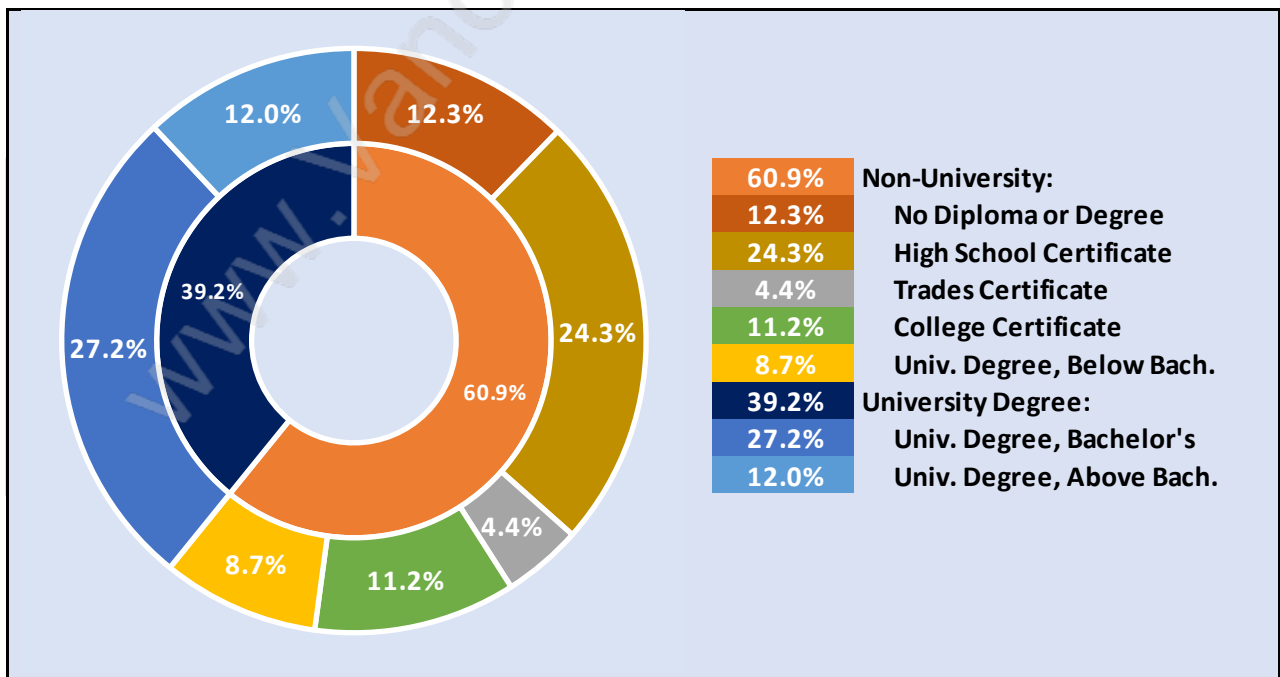

Garden City

Population Trends in Garden City

Population by Age in Garden City

Population Age 15+ by Income Status in Garden City

Total Population Age 15 - 5,258

Households by Income in Garden City

Total Number of Households - 1,875 / Average Household Income - \$117,424

Families in Garden City

Average Persons per Family - 3.1

Children at Home in Garden City

Total Number of Children at Home - 1,956

Family Structure in Garden City

Total Number of Families - 1,598 / Average Persons per Family - 3.1

Households by Household Size in Garden City

Total Number of Households - 1,875

Dwellings in Garden City

Population Age 15+ in Garden City

Labour Force by Occupation in Garden City

Labour Force Participation in Garden City