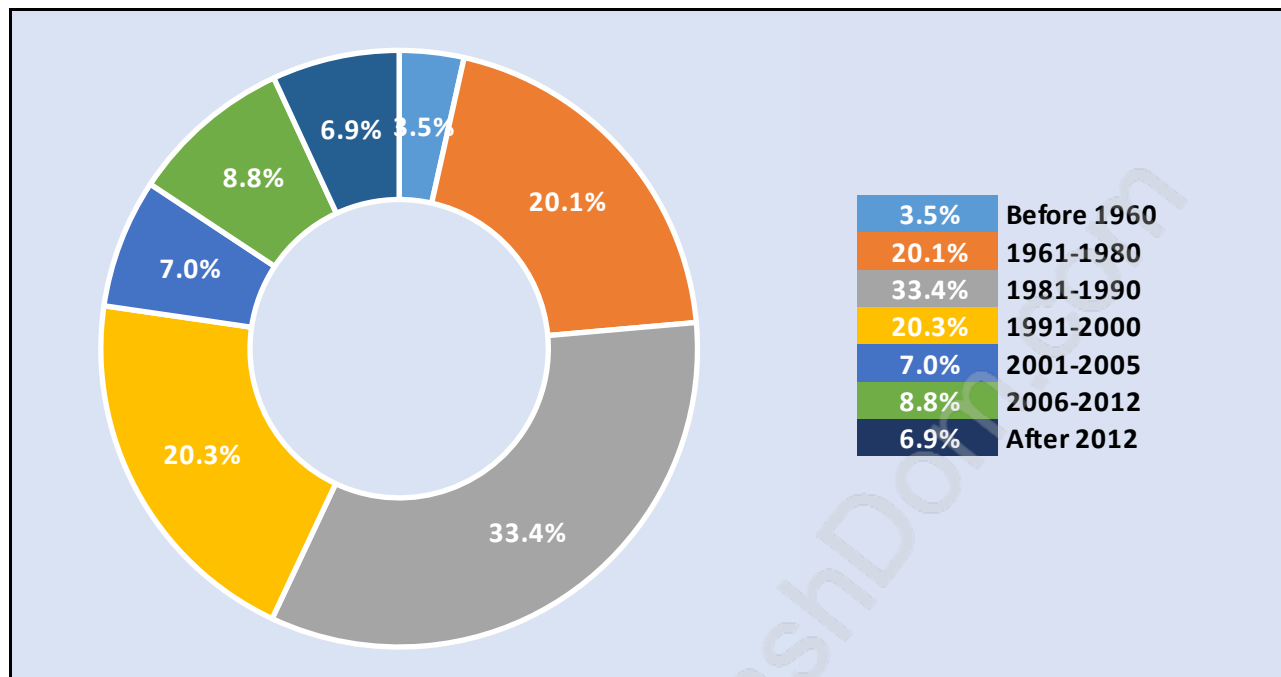

Garden City

Population Trends in Garden City

Population by Age in Garden City

Population Age 15+ by Income Status in Garden City

Total Population Age 15 - 5,258

Households by Income in Garden City

Total Number of Households - 1,875 / Average Household Income - \$117,424

Families in Garden City

Average Persons per Family - 3.1

Children at Home in Garden City

Total Number of Children at Home - 1,956

Family Structure in Garden City

Total Number of Families - 1,598 / Average Persons per Family - 3.1

Households by Household Size in Garden City

Total Number of Households - 1,875

Dwellings in Garden City

Population Age 15+ in Garden City

Labour Force by Occupation in Garden City

Labour Force Participation in Garden City

Travel To Work in (from) Garden City

Occupied Dwellings by Structure Type in Garden City

Dominant Bulding Type - Houses

Private Dwellings by Period of Construction in Garden City

Dominant Period of Construction - 1981-1990