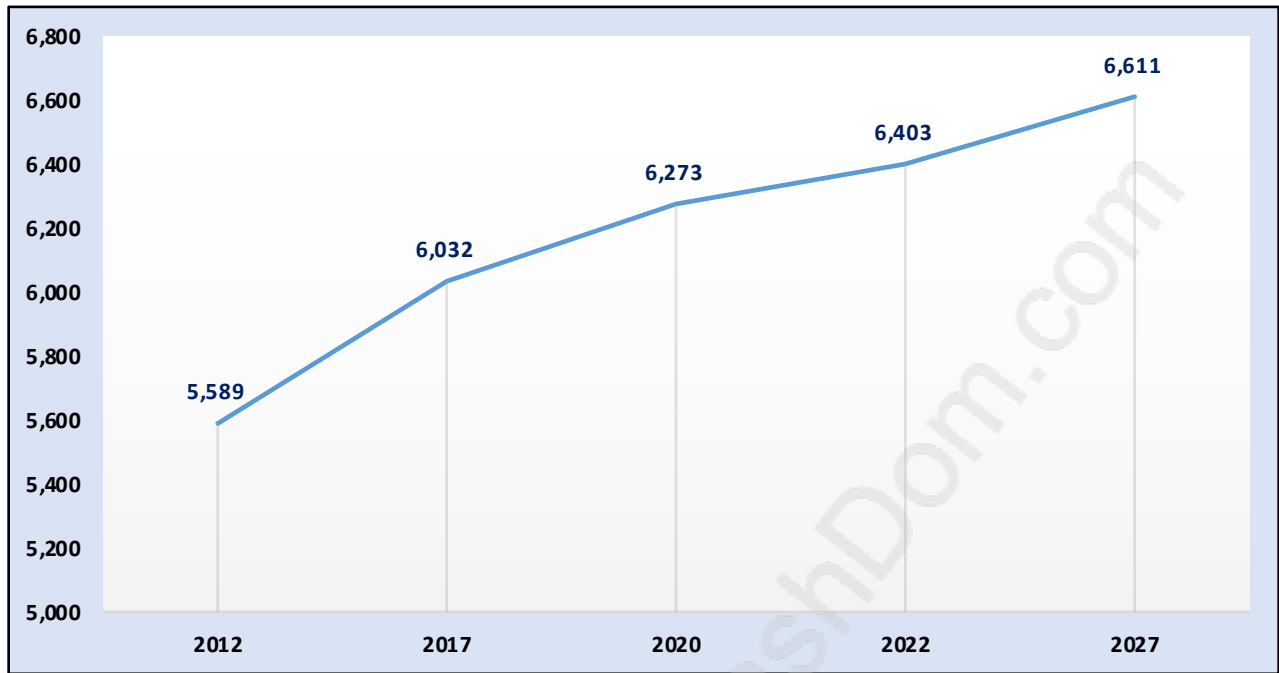

Garden City

Population Trends in Garden City

Population by Age in Garden City

Population Age 15+ by Income Status in Garden City

Total Population Age 15 - 5,258

Households by Income in Garden City

Total Number of Households - 1,875 / Average Household Income - \$117,424

Families in Garden City

Average Persons per Family - 3.1

Children at Home in Garden City

Total Number of Children at Home - 1,956

Family Structure in Garden City

Total Number of Families - 1,598 / Average Persons per Family - 3.1

Households by Household Size in Garden City

Total Number of Households - 1,875

Dwellings in Garden City

Population Age 15+ in Garden City

Labour Force by Occupation in Garden City

Labour Force Participation in Garden City