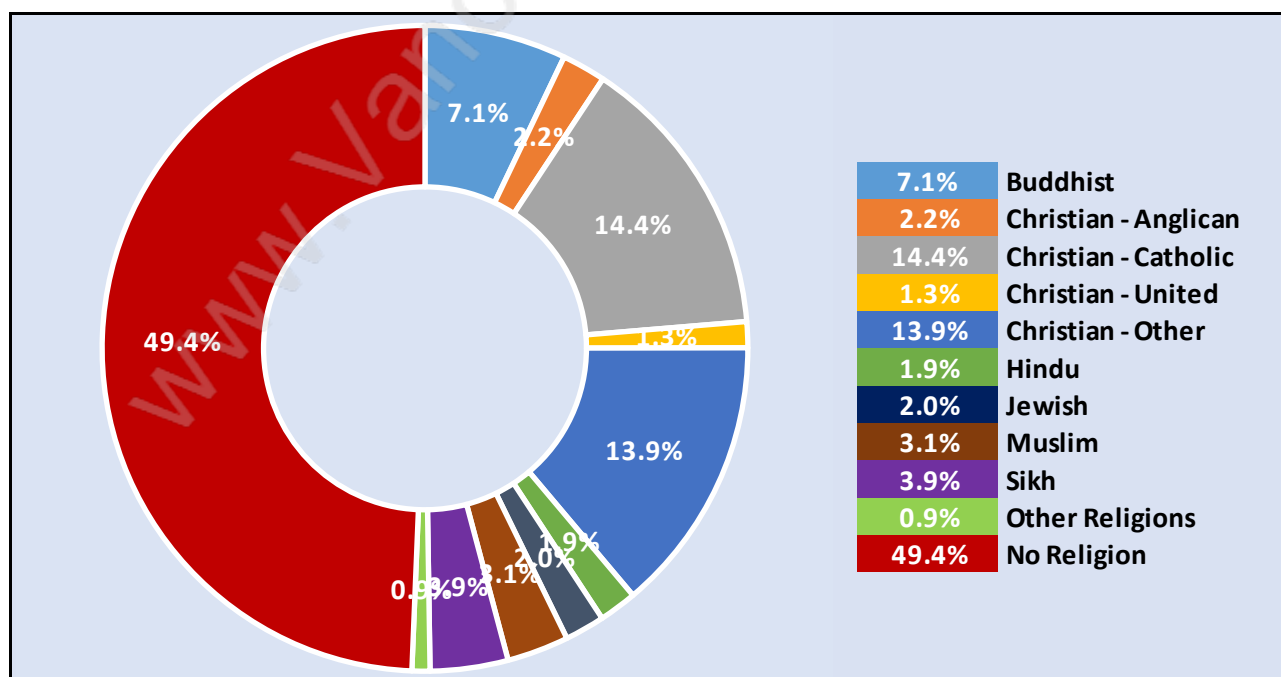

Population by Religion in Garden City