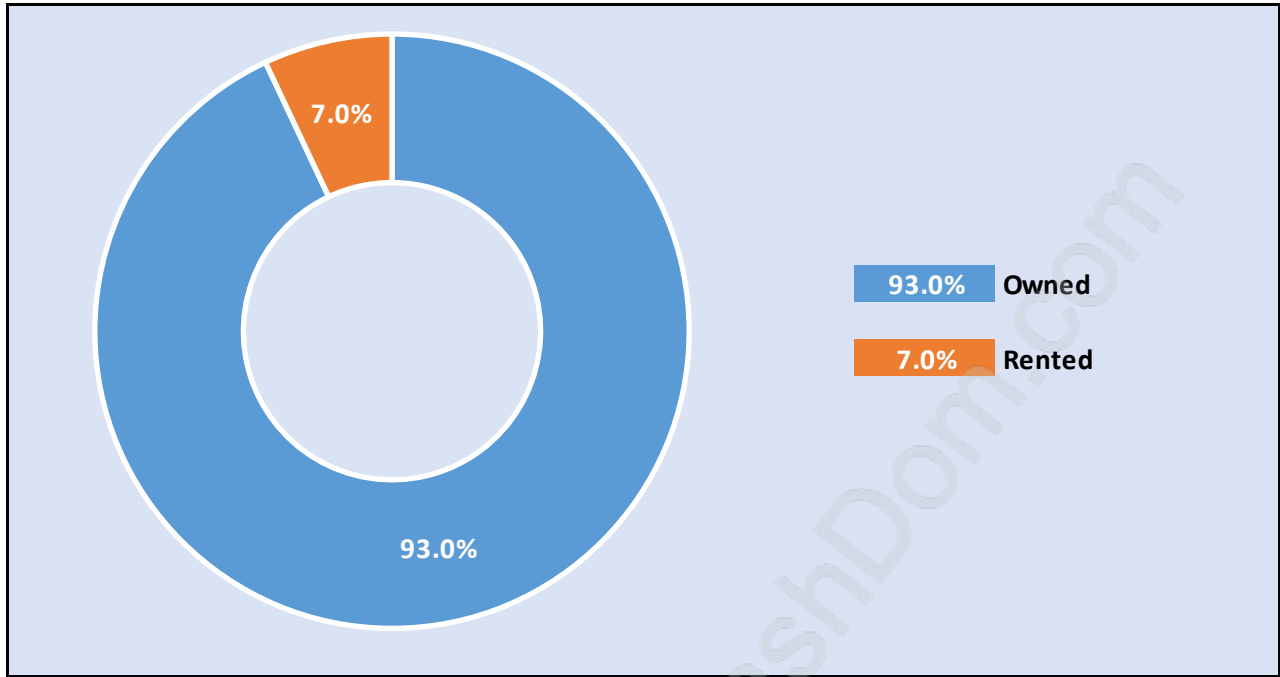

Garden City

Population Trends in Garden City

Population by Age in Garden City

Population Age 15+ by Income Status in Garden City

Total Population Age 15 - 5,258

Households by Income in Garden City

Total Number of Households - 1,875 / Average Household Income - \$117,424

Families in Garden City

Average Persons per Family - 3.1

Children at Home in Garden City

Total Number of Children at Home - 1,956

Family Structure in Garden City

Total Number of Families - 1,598 / Average Persons per Family - 3.1

Households by Household Size in Garden City

Total Number of Households - 1,875

Dwellings in Garden City

Population Age 15+ in Garden City

Labour Force by Occupation in Garden City

Labour Force Participation in Garden City