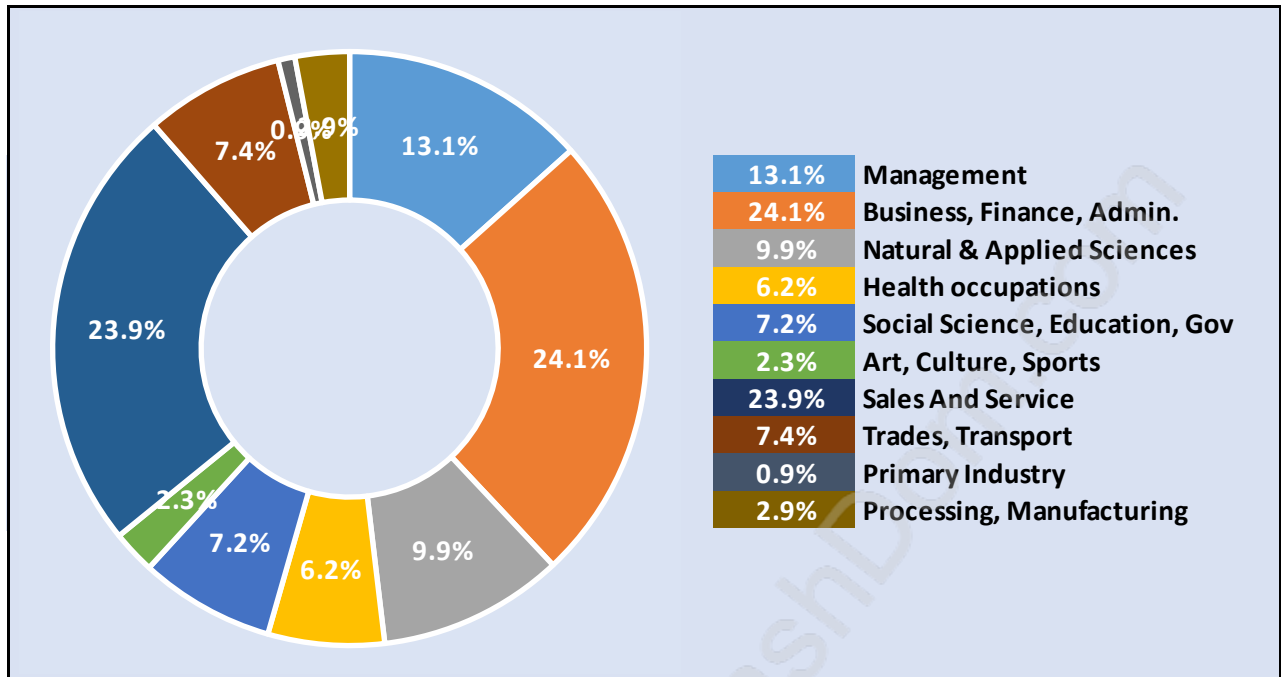

Garden City

Population Trends in Garden City

Population by Age in Garden City

Population Age 15+ by Income Status in Garden City

Total Population Age 15 - 5,258

Households by Income in Garden City

Total Number of Households - 1,875 / Average Household Income - \$117,424

Households by Household Size in Garden City

Total Number of Households - 1,875

Dwellings in Garden City

Population Age 15+ in Garden City

Labour Force by Occupation in Garden City

Labour Force Participation in Garden City