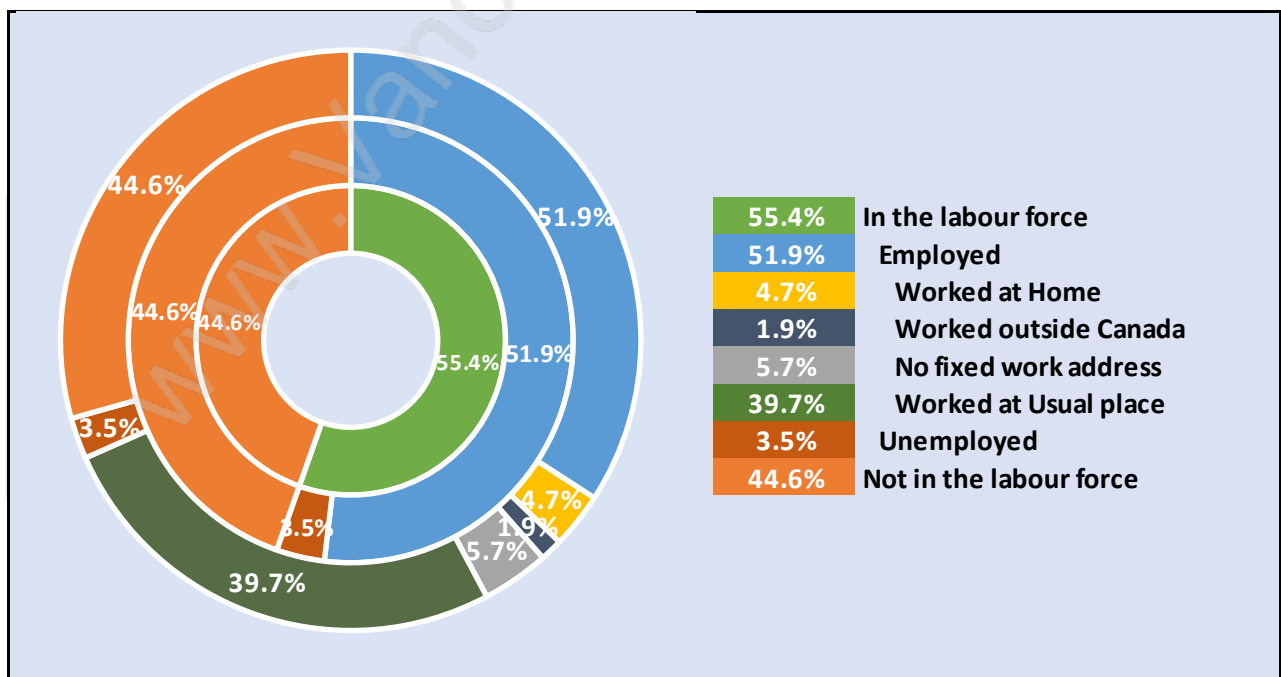

Garden City

Population Trends in Garden City

Population by Age in Garden City

Population Age 15+ by Income Status in Garden City

Total Population Age 15 - 5,258

Households by Income in Garden City

Total Number of Households - 1,875 / Average Household Income - \$117,424

Families in Garden City

Average Persons per Family - 3.1

Children at Home in Garden City

Total Number of Children at Home - 1,956

Family Structure in Garden City

Total Number of Families - 1,598 / Average Persons per Family - 3.1

Households by Household Size in Garden City

Total Number of Households - 1,875

Dwellings in Garden City

Population Age 15+ in Garden City

Labour Force by Occupation in Garden City

Labour Force Participation in Garden City