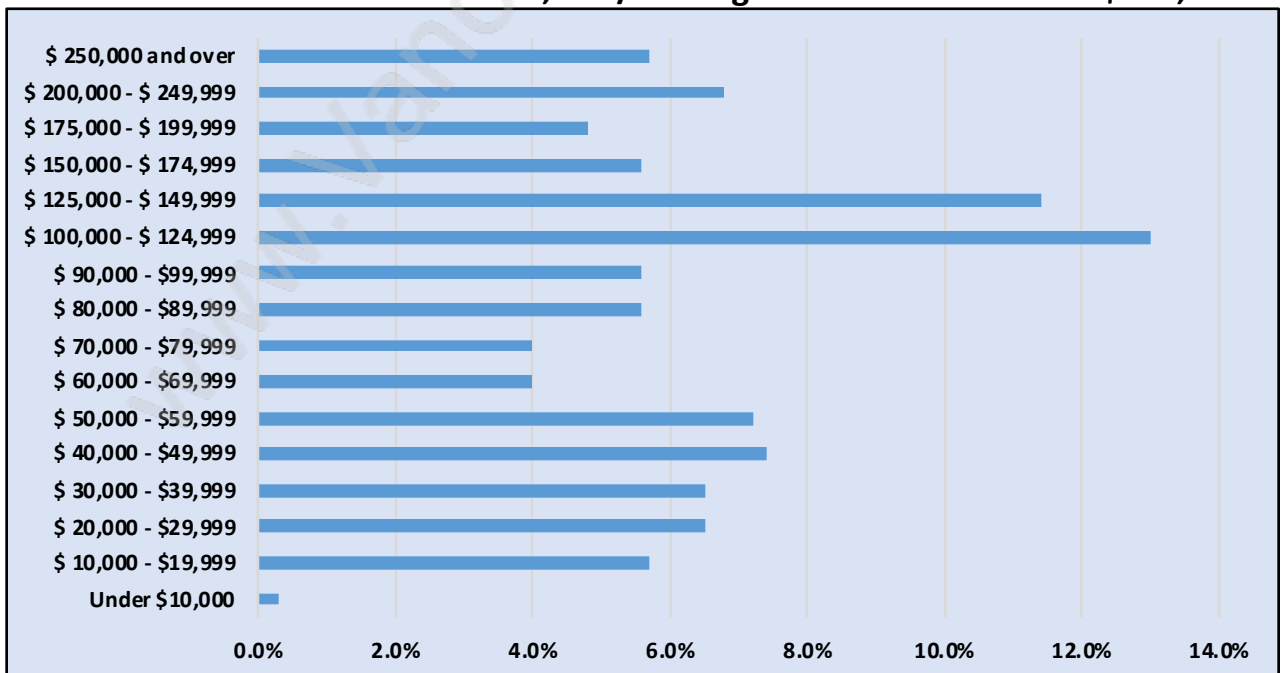

Garden City

Population Trends in Garden City

Population by Age in Garden City

Population Age 15+ by Income Status in Garden City

Total Population Age 15 - 5,258

Households by Income in Garden City

Total Number of Households - 1,875 / Average Household Income - \$117,424

Families in Garden City

Average Persons per Family - 3.1

Children at Home in Garden City

Total Number of Children at Home - 1,956

Family Structure in Garden City

Total Number of Families - 1,598 / Average Persons per Family - 3.1

Households by Household Size in Garden City

Total Number of Households - 1,875

Dwellings in Garden City

Population Age 15+ in Garden City

Labour Force by Occupation in Garden City

Labour Force Participation in Garden City