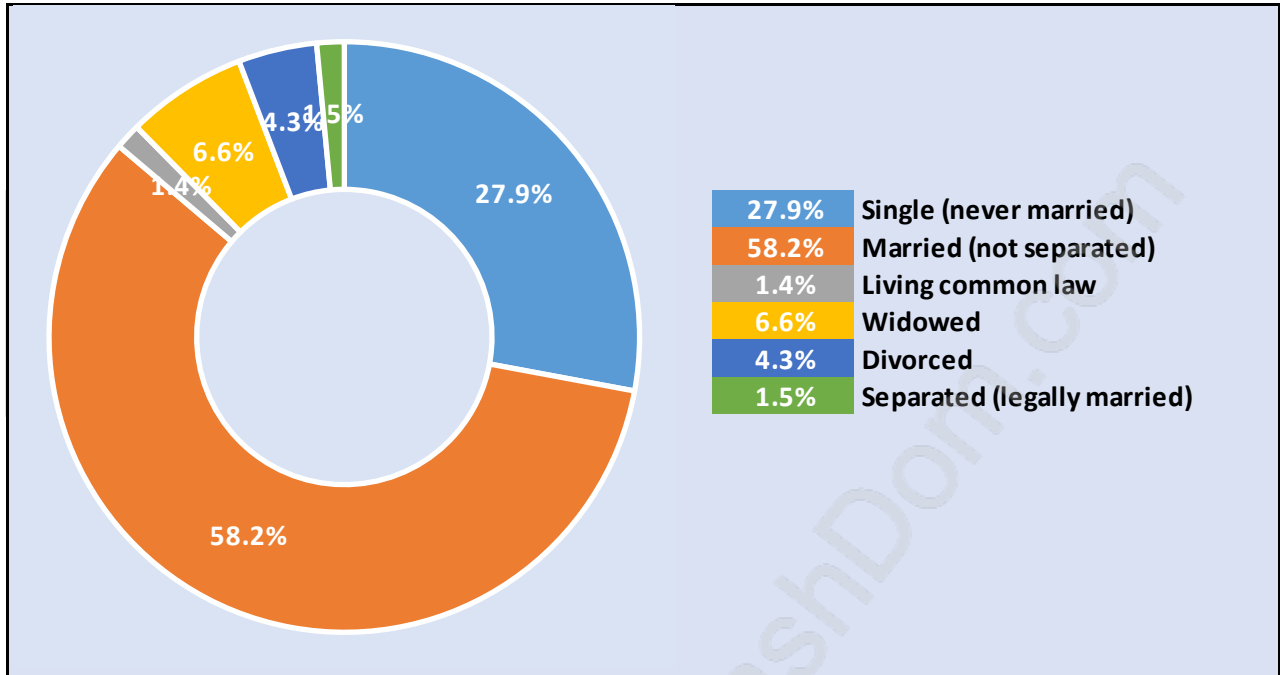

Garden City

Population Trends in Garden City

Population by Age in Garden City

Population Age 15+ by Income Status in Garden City

Total Population Age 15 - 5,258

Households by Income in Garden City

Total Number of Households - 1,875 / Average Household Income - \$117,424

Families in Garden City

Average Persons per Family - 3.1

Children at Home in Garden City

Total Number of Children at Home - 1,956

Family Structure in Garden City

Total Number of Families - 1,598 / Average Persons per Family - 3.1

Households by Household Size in Garden City

Total Number of Households - 1,875

Dwellings in Garden City

Population Age 15+ in Garden City

Labour Force by Occupation in Garden City

Labour Force Participation in Garden City