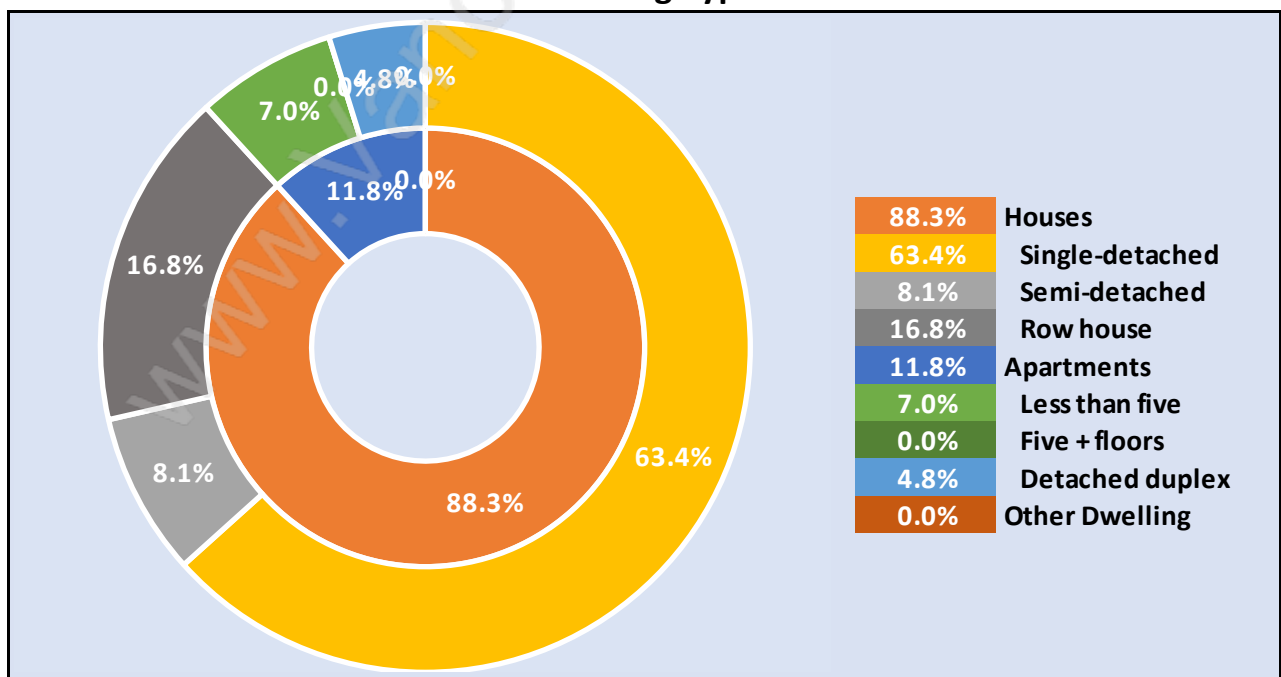

Garden City

Population Trends in Garden City

Population by Age in Garden City

Population Age 15+ by Income Status in Garden City

Total Population Age 15 - 5,258

Households by Income in Garden City

Total Number of Households - 1,875 / Average Household Income - \$117,424

Families in Garden City

Average Persons per Family - 3.1

Children at Home in Garden City

Total Number of Children at Home - 1,956

Family Structure in Garden City

Total Number of Families - 1,598 / Average Persons per Family - 3.1

Households by Household Size in Garden City

Total Number of Households - 1,875

Dwellings in Garden City

Population Age 15+ in Garden City

Labour Force by Occupation in Garden City

Labour Force Participation in Garden City

Travel To Work in (from) Garden City

Occupied Dwellings by Structure Type in Garden City

Dominant Bulding Type - Houses

Private Dwellings by Period of Construction in Garden City

Dominant Period of Construction - 1981-1990