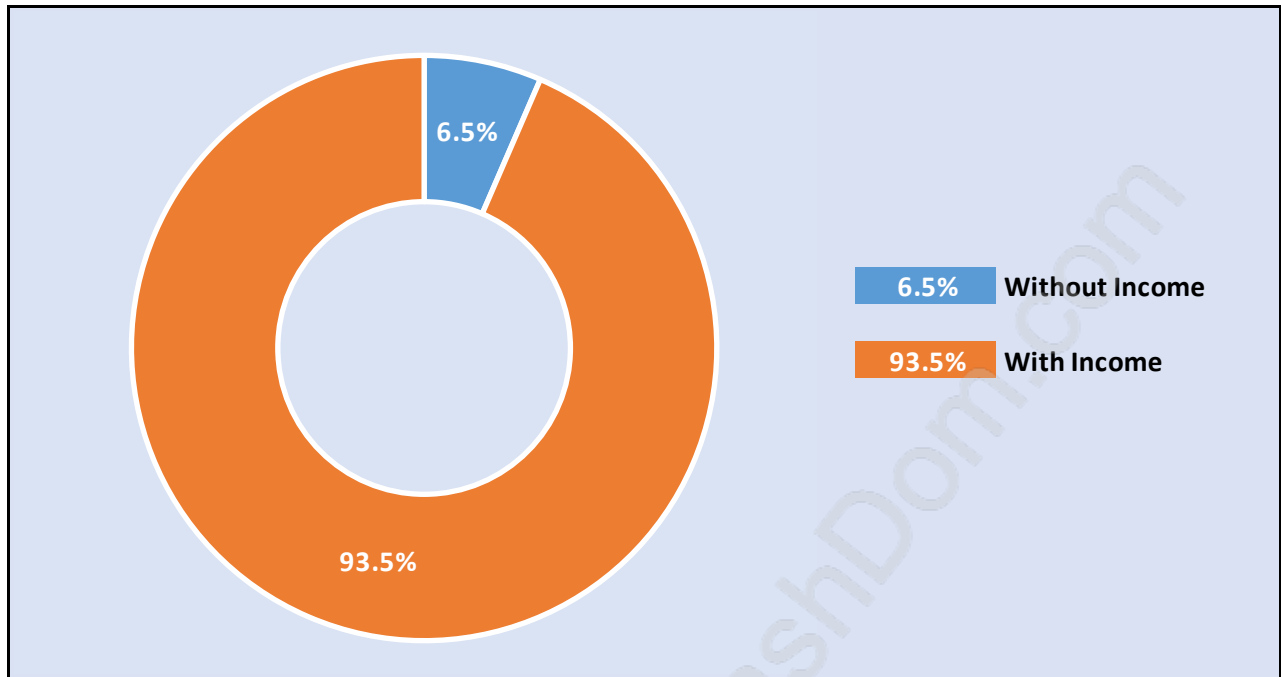

Garden City

Population Trends in Garden City

Population by Age in Garden City

Population Age 15+ by Income Status in Garden City

Total Population Age 15 - 5,258

Households by Income in Garden City

Total Number of Households - 1,875 / Average Household Income - \$117,424

Families in Garden City

Average Persons per Family - 3.1

Children at Home in Garden City

Total Number of Children at Home - 1,956

Family Structure in Garden City

Total Number of Families - 1,598 / Average Persons per Family - 3.1

Households by Household Size in Garden City

Total Number of Households - 1,875

Dwellings in Garden City

Population Age 15+ in Garden City

Labour Force by Occupation in Garden City

Labour Force Participation in Garden City