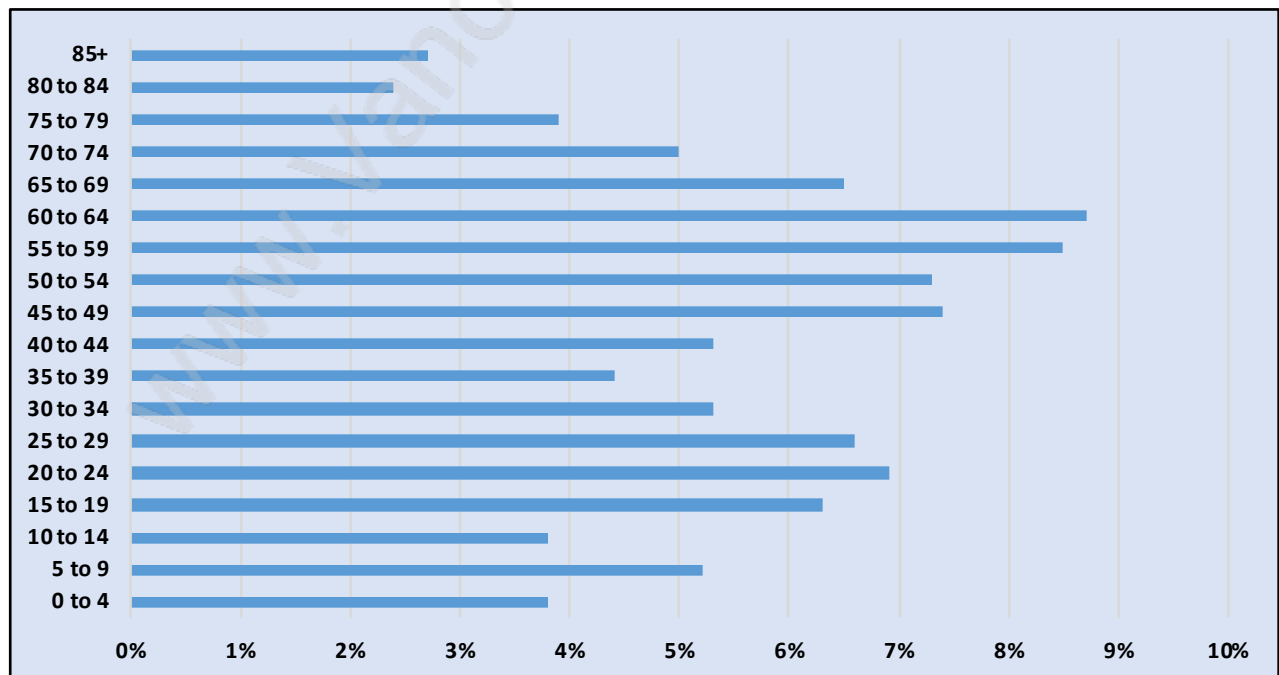

Garden City

Population Trends in Garden City

Population by Age in Garden City

Population Age 15+ by Income Status in Garden City

Total Population Age 15 - 5,258

Households by Income in Garden City

Total Number of Households - 1,875 / Average Household Income - \$117,424

Families in Garden City

Average Persons per Family - 3.1

Children at Home in Garden City

Total Number of Children at Home - 1,956

Family Structure in Garden City

Total Number of Families - 1,598 / Average Persons per Family - 3.1

Households by Household Size in Garden City

Total Number of Households - 1,875

Dwellings in Garden City

Population Age 15+ in Garden City

Labour Force by Occupation in Garden City

Labour Force Participation in Garden City