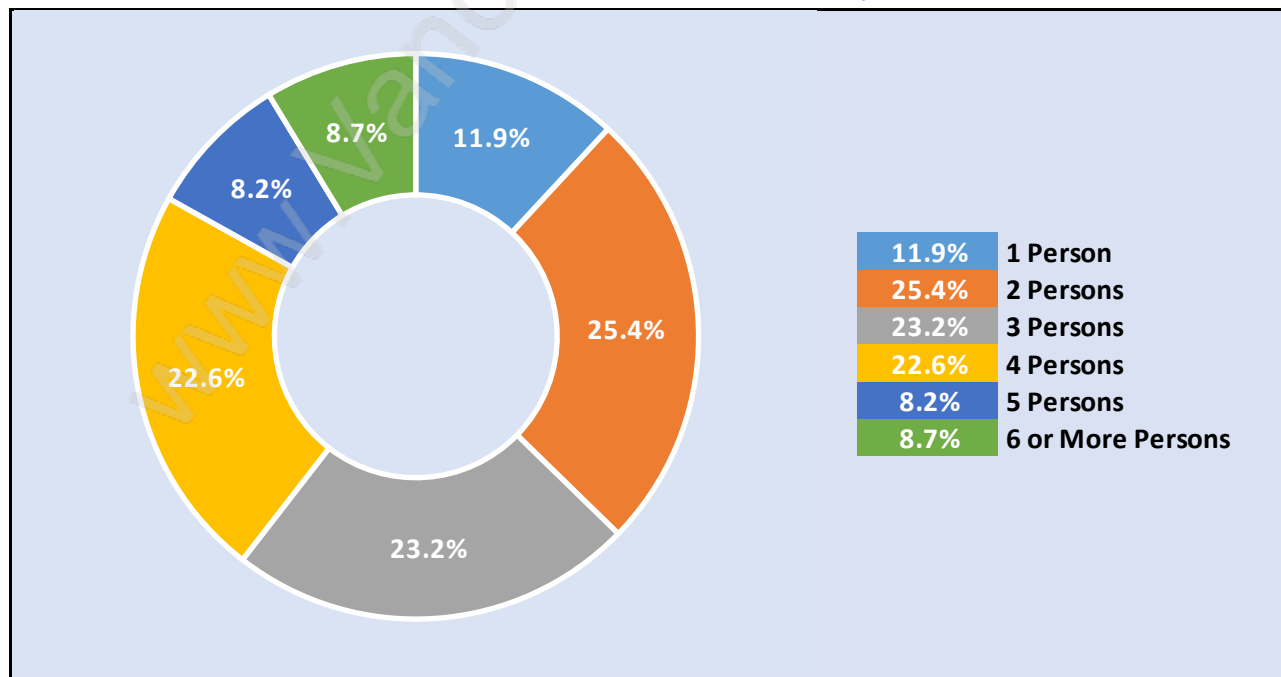

Garden City

Population Trends in Garden City

Population by Age in Garden City

Population Age 15+ by Income Status in Garden City

Total Population Age 15 - 5,258

Households by Income in Garden City

Total Number of Households - 1,875 / Average Household Income - \$117,424

Families in Garden City

Average Persons per Family - 3.1

Children at Home in Garden City

Total Number of Children at Home - 1,956

Family Structure in Garden City

Total Number of Families - 1,598 / Average Persons per Family - 3.1

Households by Household Size in Garden City

Total Number of Households - 1,875

Dwellings in Garden City

Population Age 15+ in Garden City

Labour Force by Occupation in Garden City

Labour Force Participation in Garden City