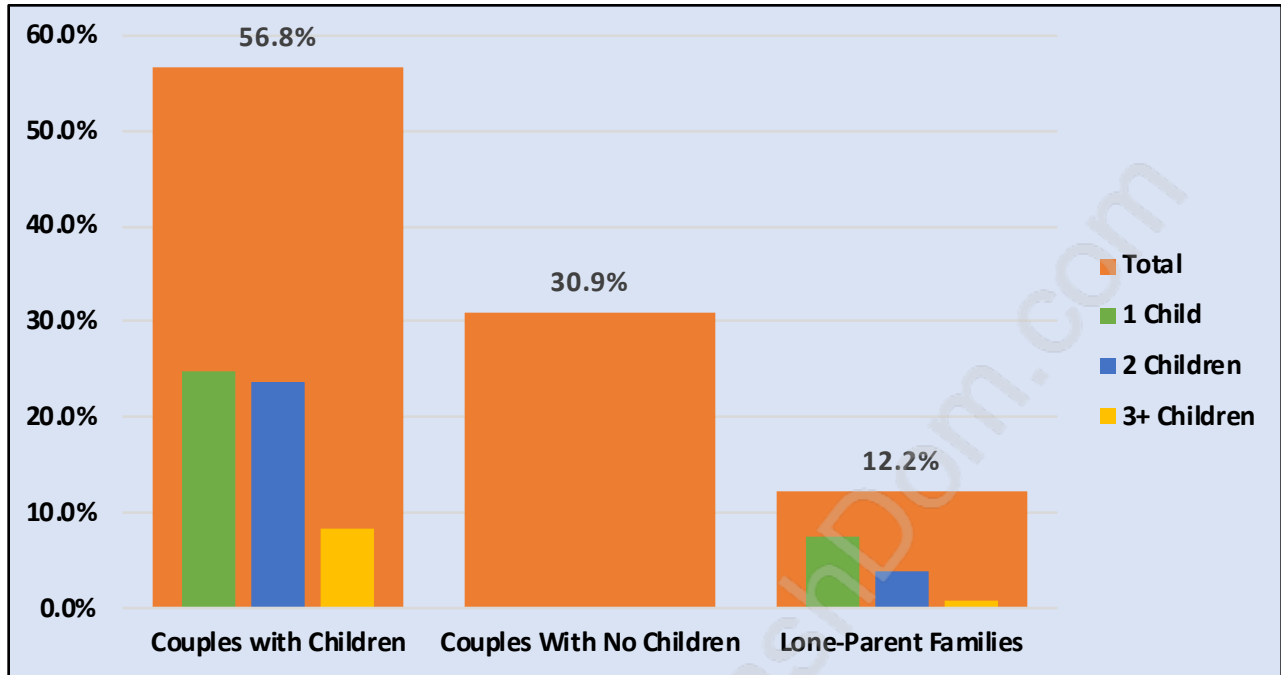

Garden City

Population Trends in Garden City

Population by Age in Garden City

Population Age 15+ by Income Status in Garden City

Total Population Age 15 - 5,258

Households by Income in Garden City

Total Number of Households - 1,875 / Average Household Income - \$117,424

Families in Garden City

Average Persons per Family - 3.1

Children at Home in Garden City

Total Number of Children at Home - 1,956

Family Structure in Garden City

Total Number of Families - 1,598 / Average Persons per Family - 3.1

Households by Household Size in Garden City

Total Number of Households - 1,875

Dwellings in Garden City

Population Age 15+ in Garden City

Labour Force by Occupation in Garden City

Labour Force Participation in Garden City