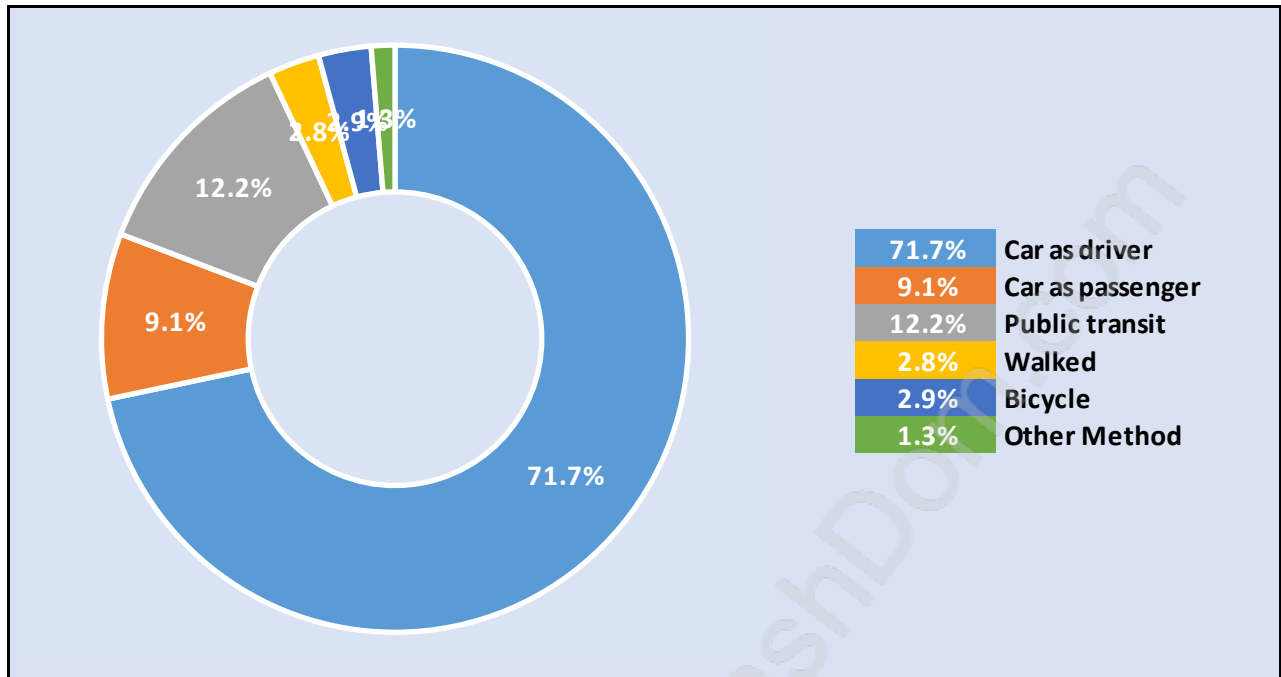

Travel To Work in (from) Garden City