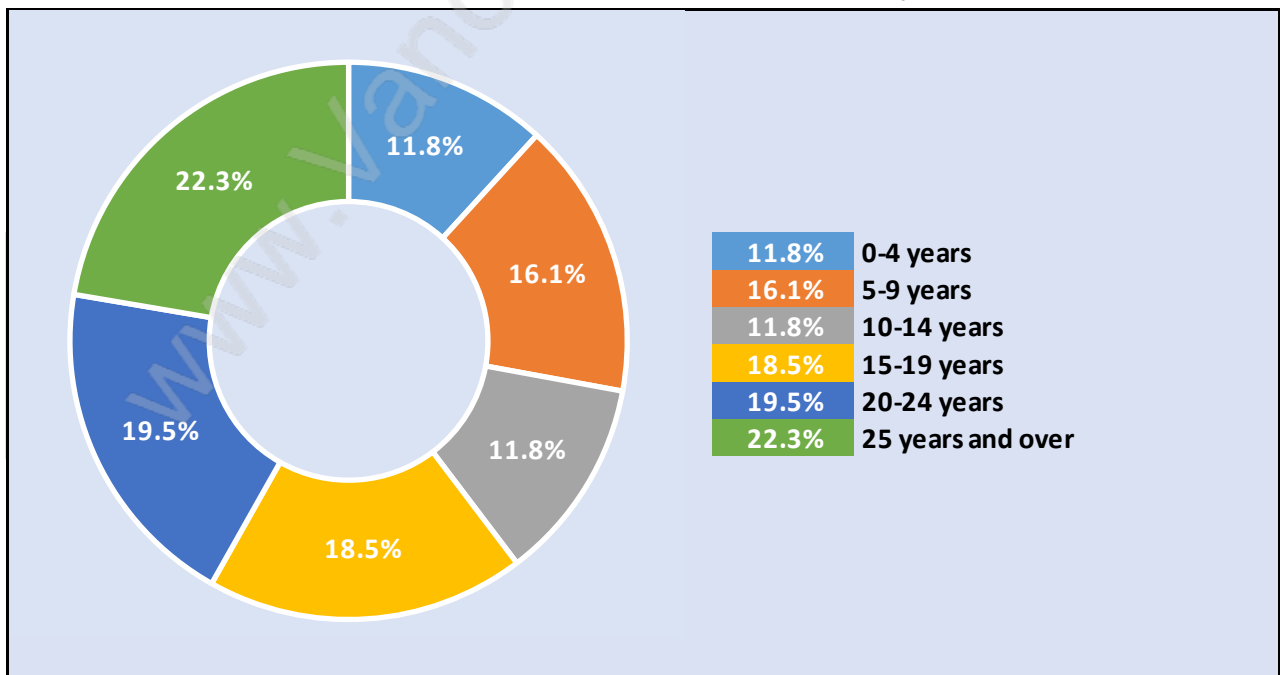

Garden City

Population Trends in Garden City

Population by Age in Garden City

Population Age 15+ by Income Status in Garden City

Total Population Age 15 - 5,258

Households by Income in Garden City

Total Number of Households - 1,875 / Average Household Income - \$117,424

Families in Garden City

Average Persons per Family - 3.1

Children at Home in Garden City

Total Number of Children at Home - 1,956

Family Structure in Garden City

Total Number of Families - 1,598 / Average Persons per Family - 3.1

Households by Household Size in Garden City

Total Number of Households - 1,875

Dwellings in Garden City

Population Age 15+ in Garden City

Labour Force by Occupation in Garden City

Labour Force Participation in Garden City