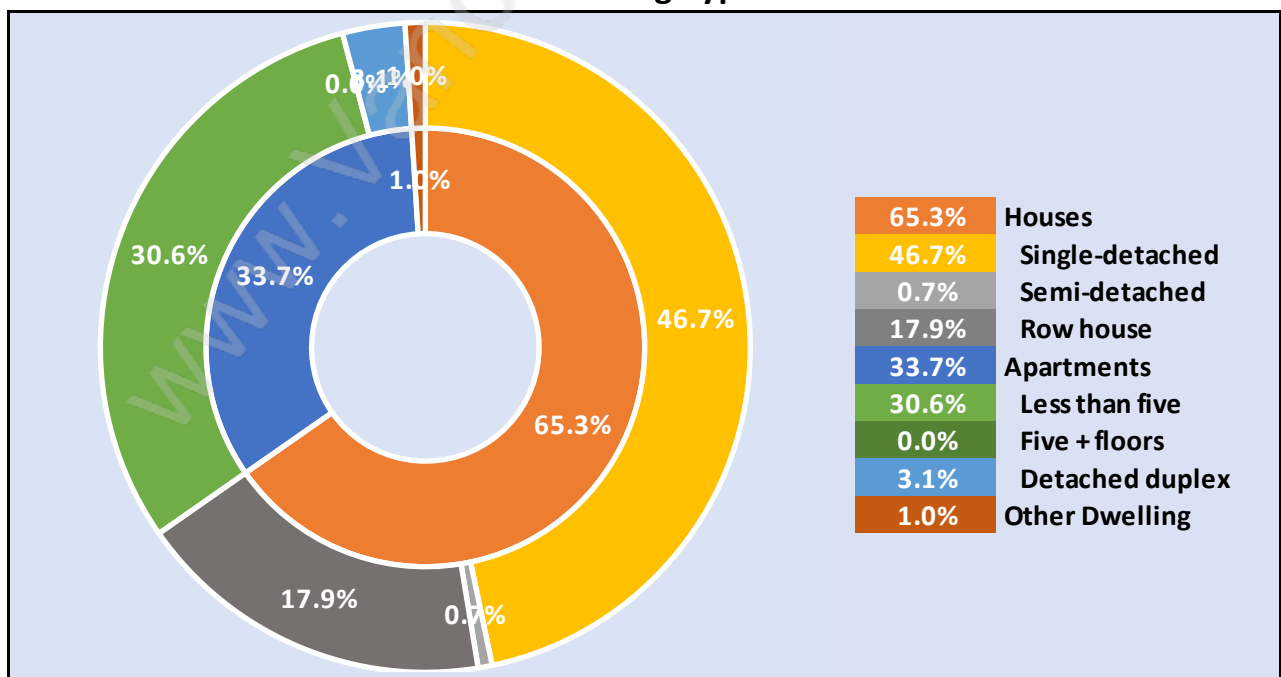

Gilmore

Population Trends in Gilmore

Population by Age in Gilmore

Population Age 15+ by Income Status in Gilmore

Total Population Age 15 - 775

Households by Income in Gilmore

Total Number of Households - 386 / Average Household Income - \$106,442

Families in Gilmore

Average Persons per Family - 3.1

Children at Home in Gilmore

Total Number of Children at Home - 307

Family Structure in Gilmore

Total Number of Families - 286 / Average Persons per Family - 3.1

Households by Household Size in Gilmore

Total Number of Households - 386

Dwellings in Gilmore

Population Age 15+ in Gilmore

Labour Force by Occupation in Gilmore

Labour Force Participation in Gilmore

Travel To Work in (from) Gilmore

Occupied Dwellings by Structure Type in Gilmore

Dominant Bulding Type - Houses

Private Dwellings by Period of Construction in Gilmore

Dominant Period of Construction - 2006-2011

Population by Religion in Gilmore