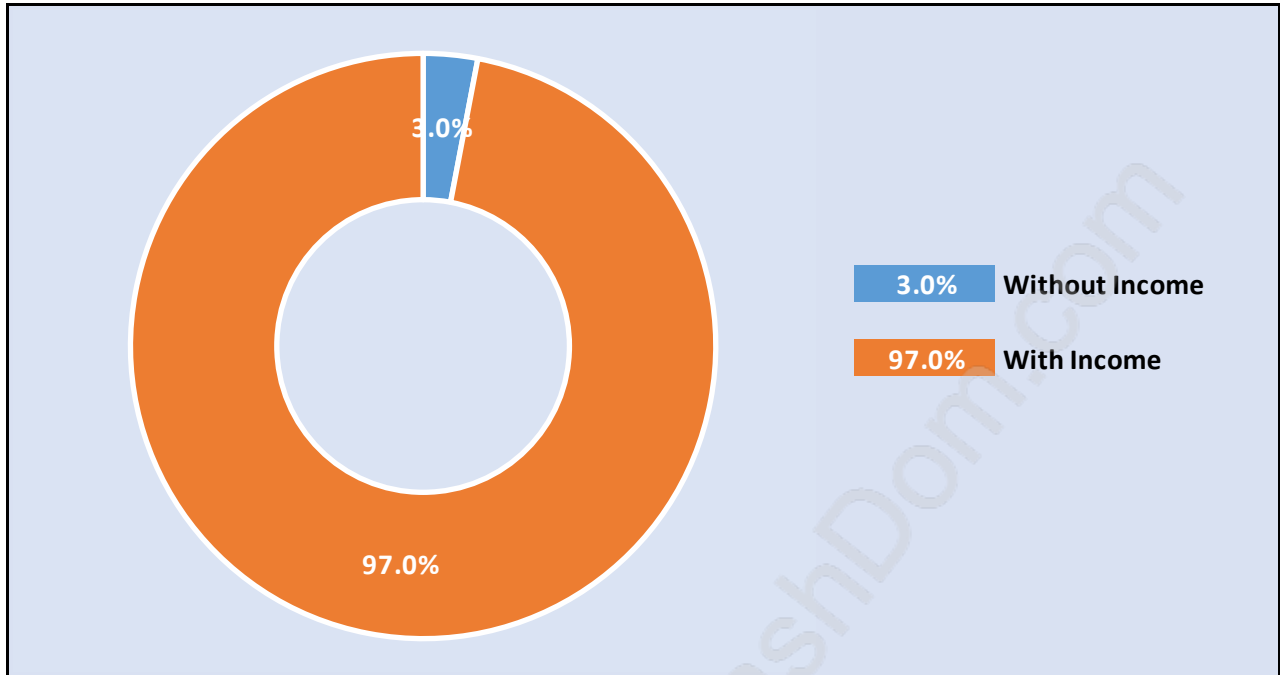

Gilmore

Population Trends in Gilmore

Population by Age in Gilmore

Population Age 15+ by Income Status in Gilmore

Total Population Age 15 - 775

Households by Income in Gilmore

Total Number of Households - 386 / Average Household Income - \$106,442

Families in Gilmore

Average Persons per Family - 3.1

Children at Home in Gilmore

Total Number of Children at Home - 307

Family Structure in Gilmore

Total Number of Families - 286 / Average Persons per Family - 3.1