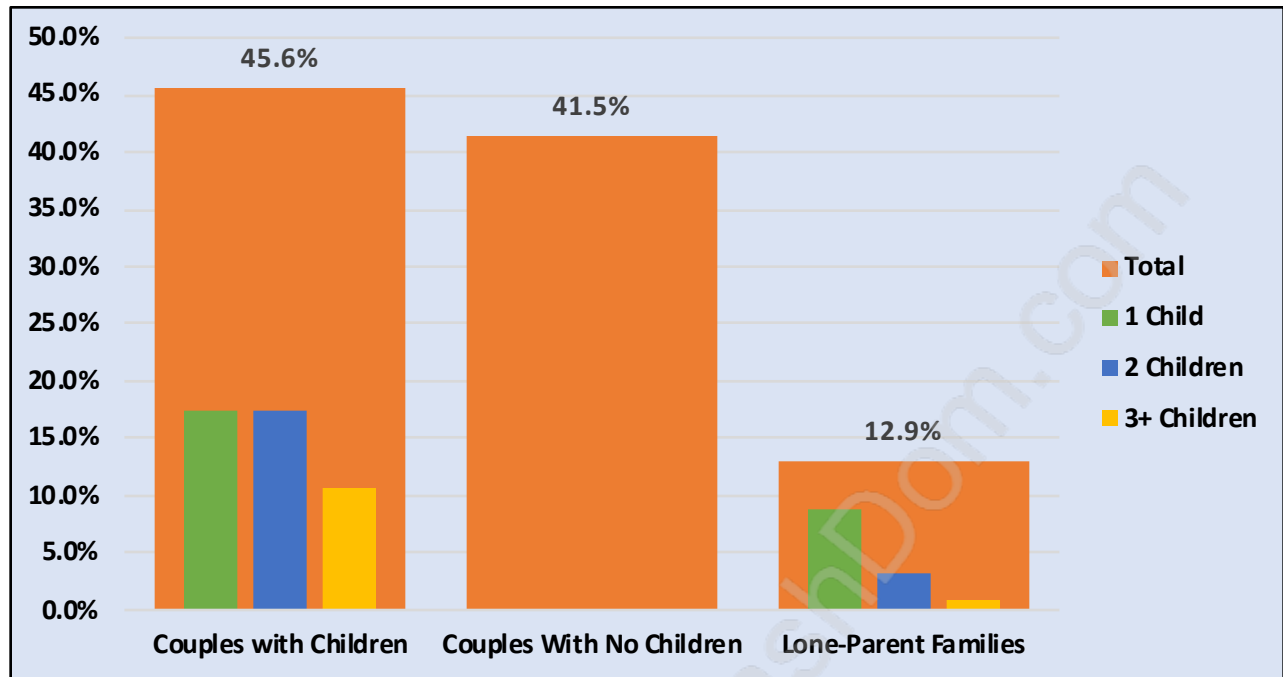

Gilmore

Population Trends in Gilmore

Population by Age in Gilmore

Population Age 15+ by Income Status in Gilmore

Total Population Age 15 - 775

Households by Income in Gilmore

Total Number of Households - 386 / Average Household Income - \$106,442

Families in Gilmore

Average Persons per Family - 3.1

Children at Home in Gilmore

Total Number of Children at Home - 307

Family Structure in Gilmore

Total Number of Families - 286 / Average Persons per Family - 3.1

Households by Household Size in Gilmore

Total Number of Households - 386

Dwellings in Gilmore

Population Age 15+ in Gilmore

Labour Force by Occupation in Gilmore

Labour Force Participation in Gilmore

Travel To Work in (from) Gilmore