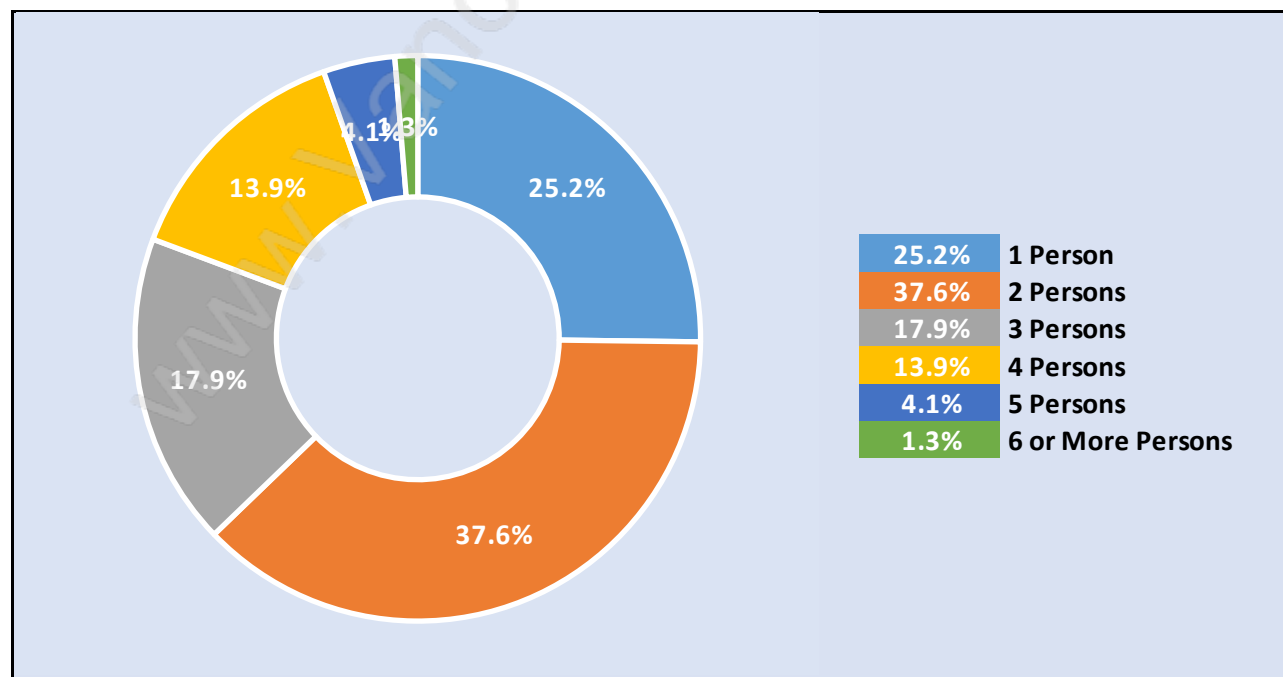

Gilmore

Population Trends in Gilmore

Population by Age in Gilmore

Population Age 15+ by Income Status in Gilmore

Total Population Age 15 - 775

Households by Income in Gilmore

Total Number of Households - 386 / Average Household Income - \$106,442

Families in Gilmore

Average Persons per Family - 3.1

Children at Home in Gilmore

Total Number of Children at Home - 307

Family Structure in Gilmore

Total Number of Families - 286 / Average Persons per Family - 3.1

Households by Household Size in Gilmore

Total Number of Households - 386

Dwellings in Gilmore

Population Age 15+ in Gilmore

Labour Force by Occupation in Gilmore

Labour Force Participation in Gilmore

Travel To Work in (from) Gilmore