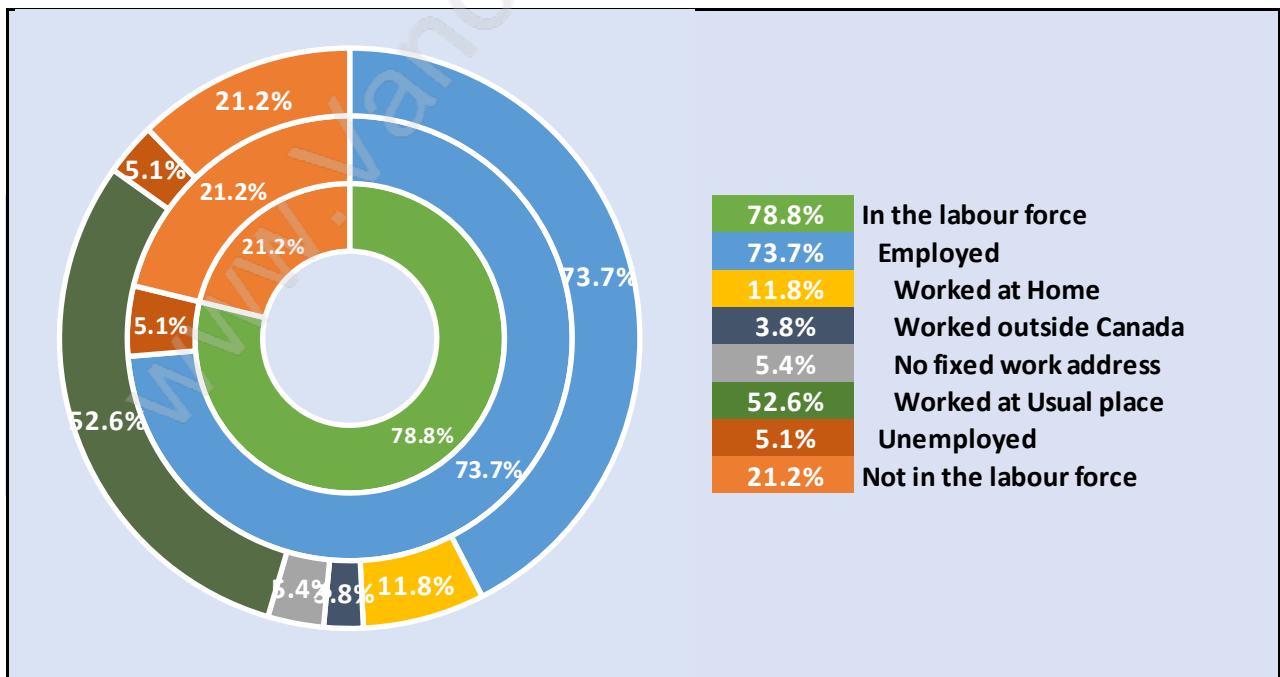

Families in Gilmore

Average Persons per Family - 3.1

Children at Home in Gilmore

Total Number of Children at Home - 307

Family Structure in Gilmore

Total Number of Families - 286 / Average Persons per Family - 3.1

Households by Household Size in Gilmore

Total Number of Households - 386

Dwellings in Gilmore

Population Age 15+ in Gilmore

Labour Force by Occupation in Gilmore

Labour Force Participation in Gilmore

Travel To Work in (from) Gilmore