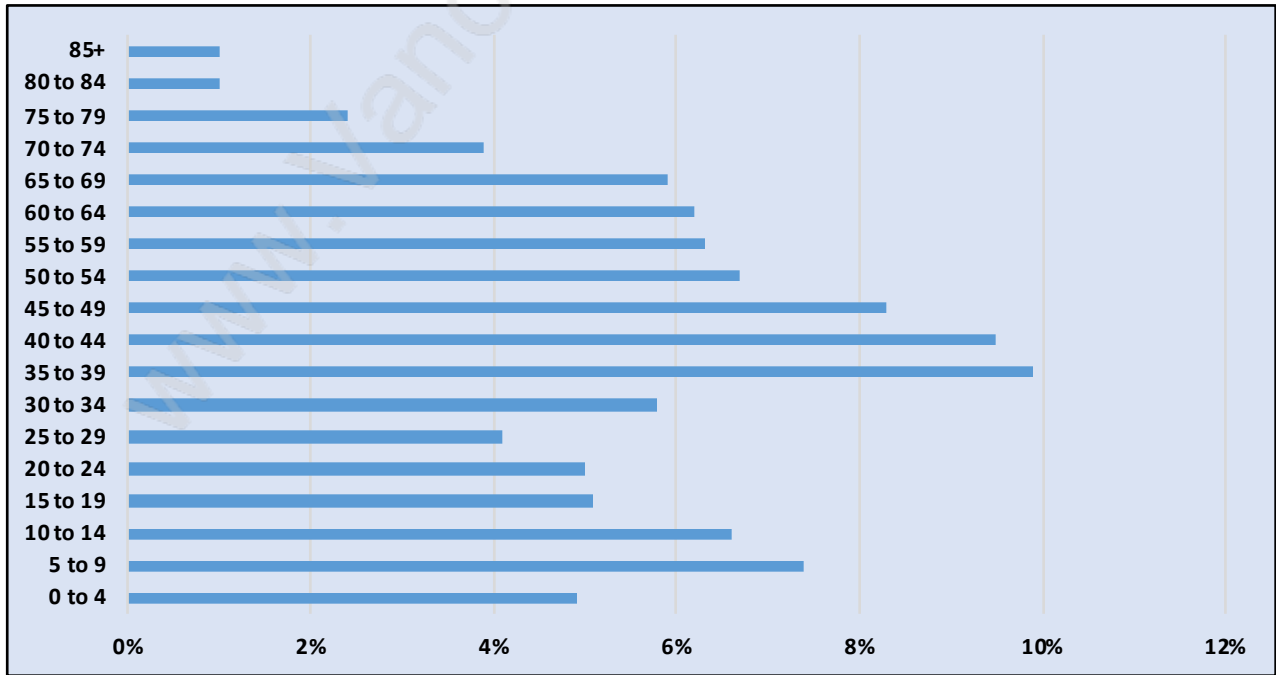

Gilmore

Population Trends in Gilmore

Population by Age in Gilmore

Population Age 15+ by Income Status in Gilmore

Total Population Age 15 - 775

Households by Income in Gilmore

Total Number of Households - 386 / Average Household Income - \$106,442

Families in Gilmore

Average Persons per Family - 3.1

Children at Home in Gilmore

Total Number of Children at Home - 307

Family Structure in Gilmore

Total Number of Families - 286 / Average Persons per Family - 3.1