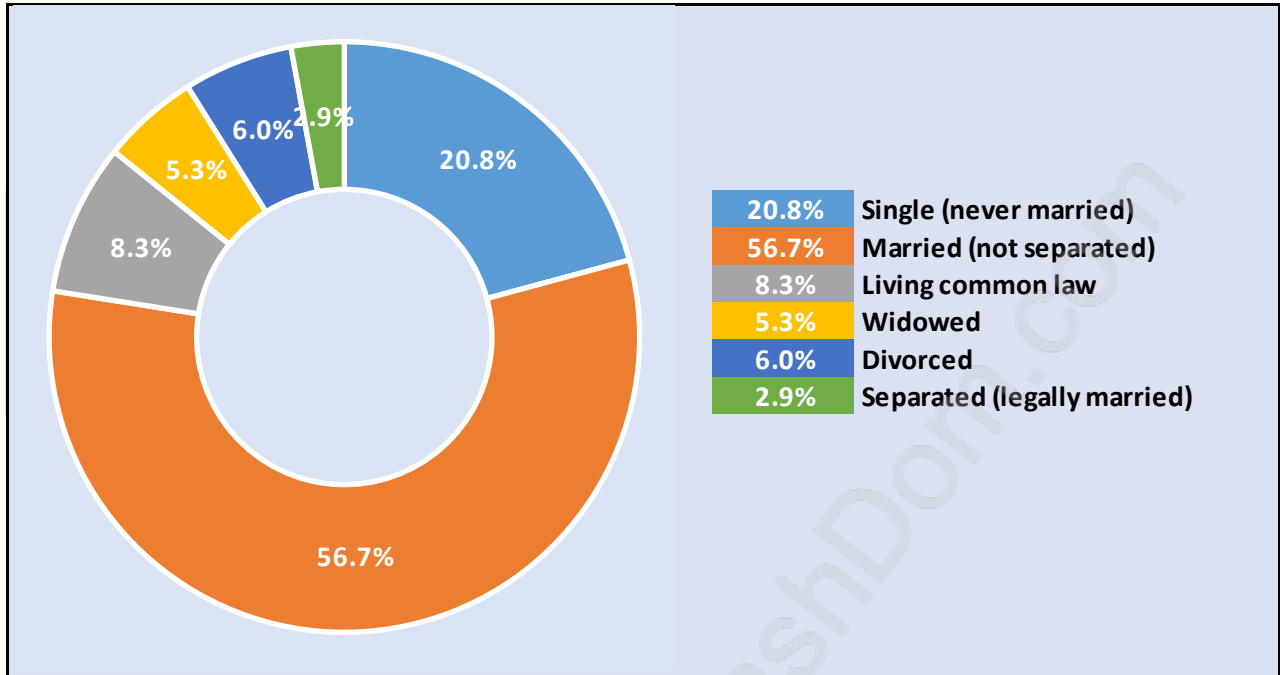

Gilmore

Population Trends in Gilmore

Population by Age in Gilmore

Population Age 15+ by Income Status in Gilmore

Total Population Age 15 - 775

Households by Income in Gilmore

Total Number of Households - 386 / Average Household Income - \$106,442

Families in Gilmore

Average Persons per Family - 3.1

Children at Home in Gilmore

Total Number of Children at Home - 307

Family Structure in Gilmore

Total Number of Families - 286 / Average Persons per Family - 3.1

Households by Household Size in Gilmore

Total Number of Households - 386

Dwellings in Gilmore

Population Age 15+ in Gilmore

Labour Force by Occupation in Gilmore

Labour Force Participation in Gilmore

Travel To Work in (from) Gilmore