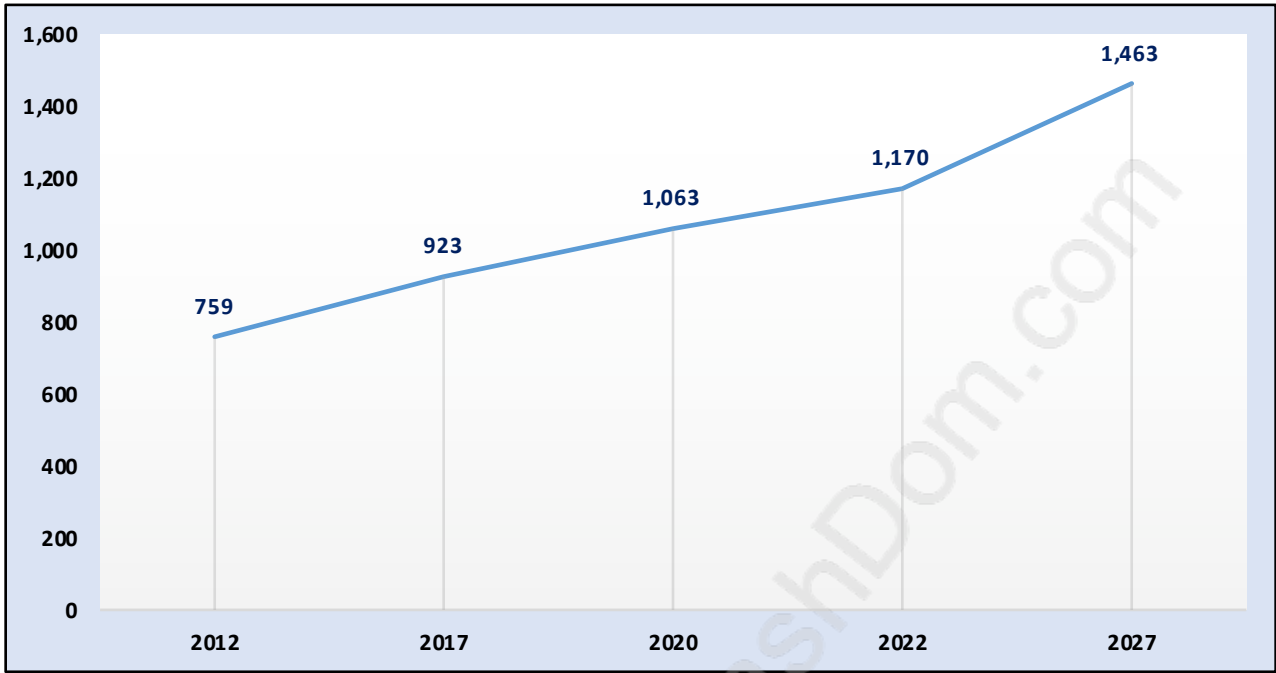

Gilmore

Population Trends in Gilmore

Population by Age in Gilmore

Population Age 15+ by Income Status in Gilmore

Total Population Age 15 - 775

Households by Income in Gilmore

Total Number of Households - 386 / Average Household Income - \$106,442

Families in Gilmore

Average Persons per Family - 3.1

Children at Home in Gilmore

Total Number of Children at Home - 307

Family Structure in Gilmore

Total Number of Families - 286 / Average Persons per Family - 3.1