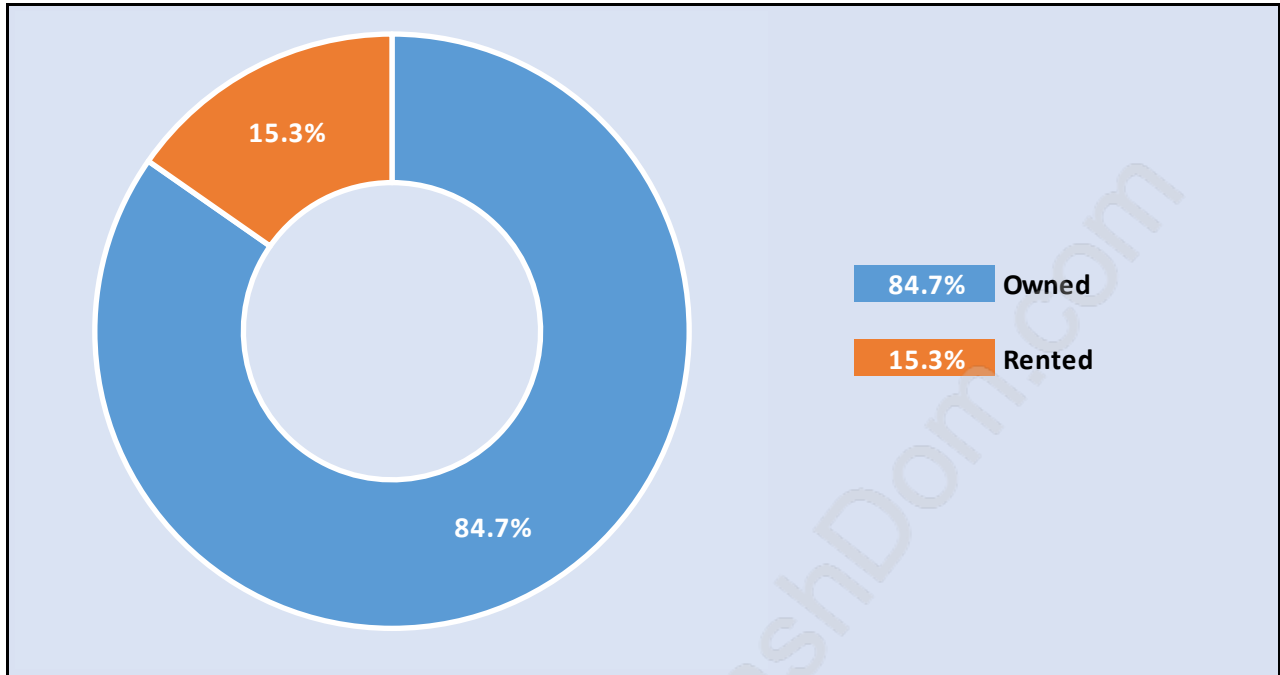

Gilmore

Population Trends in Gilmore

Population by Age in Gilmore

Population Age 15+ by Income Status in Gilmore

Total Population Age 15 - 775

Households by Income in Gilmore

Total Number of Households - 386 / Average Household Income - \$106,442

Families in Gilmore

Average Persons per Family - 3.1

Children at Home in Gilmore

Total Number of Children at Home - 307

Family Structure in Gilmore

Total Number of Families - 286 / Average Persons per Family - 3.1

Households by Household Size in Gilmore

Total Number of Households - 386

Dwellings in Gilmore

Population Age 15+ in Gilmore

Labour Force by Occupation in Gilmore

Labour Force Participation in Gilmore

Travel To Work in (from) Gilmore