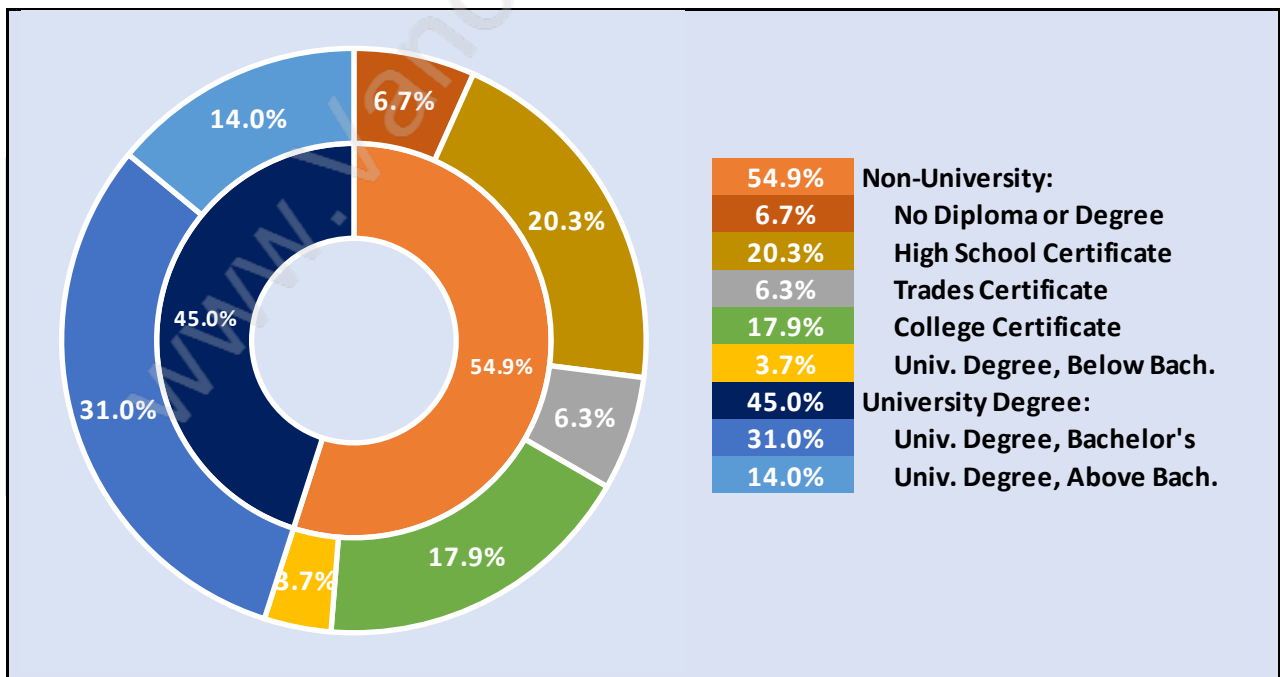

Gilmore

Population Trends in Gilmore

Population by Age in Gilmore

Population Age 15+ by Income Status in Gilmore

Total Population Age 15 - 775

Households by Income in Gilmore

Total Number of Households - 386 / Average Household Income - \$106,442

Households by Household Size in Gilmore

Total Number of Households - 386

Dwellings in Gilmore

Population Age 15+ in Gilmore

Labour Force by Occupation in Gilmore

Labour Force Participation in Gilmore

Travel To Work in (from) Gilmore