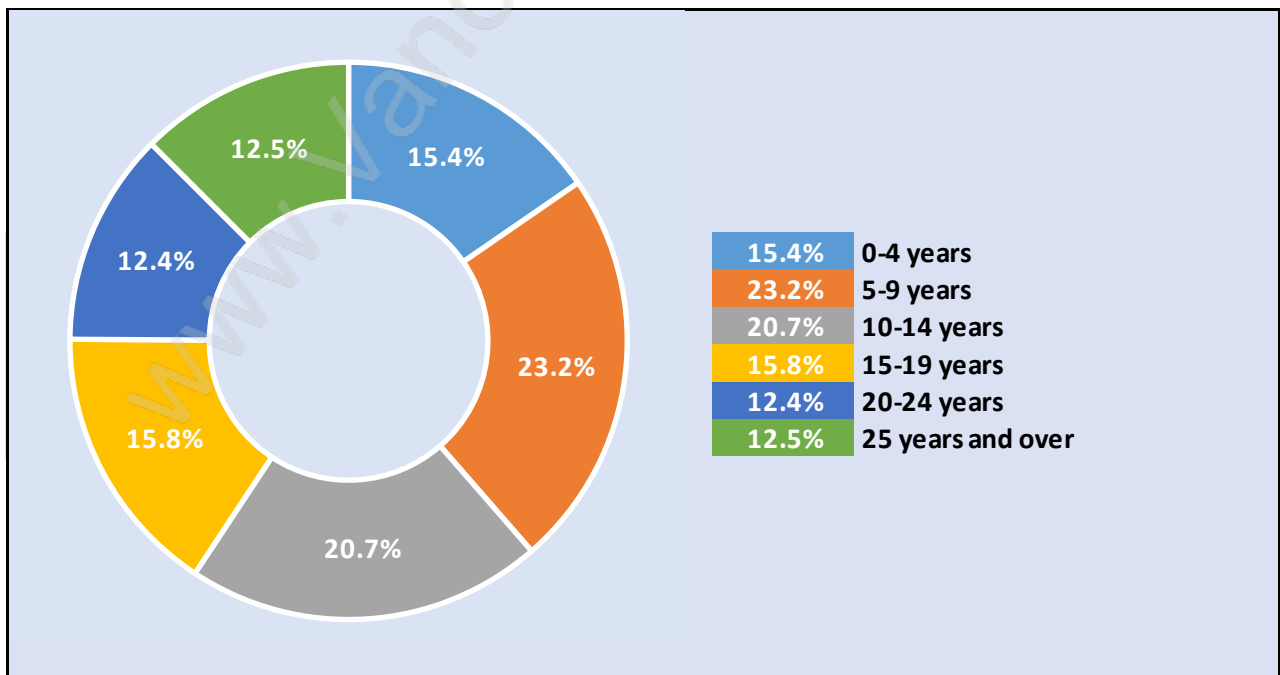

Gilmore

Population Trends in Gilmore

Population by Age in Gilmore

Population Age 15+ by Income Status in Gilmore

Total Population Age 15 - 775

Households by Income in Gilmore

Total Number of Households - 386 / Average Household Income - \$106,442

Families in Gilmore

Average Persons per Family - 3.1

Children at Home in Gilmore

Total Number of Children at Home - 307

Family Structure in Gilmore

Total Number of Families - 286 / Average Persons per Family - 3.1