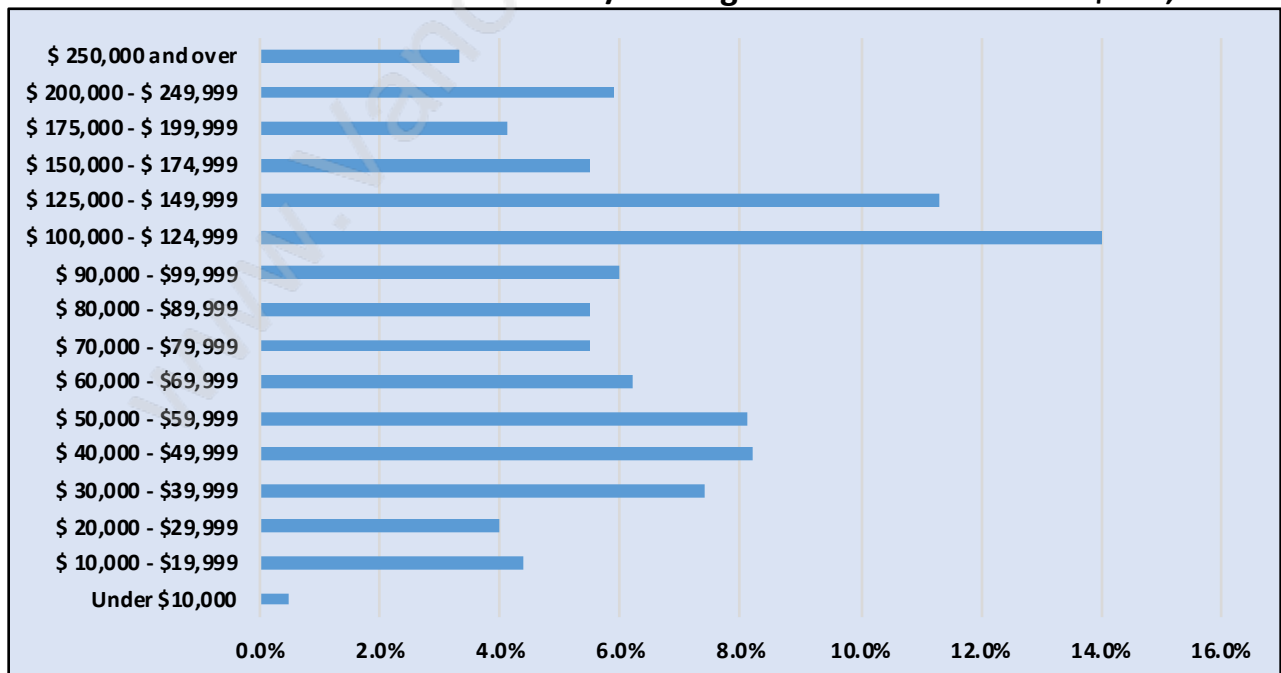

Gilmore

Population Trends in Gilmore

Population by Age in Gilmore

Population Age 15+ by Income Status in Gilmore

Total Population Age 15 - 775

Households by Income in Gilmore

Total Number of Households - 386 / Average Household Income - \$106,442

Families in Gilmore

Average Persons per Family - 3.1

Children at Home in Gilmore

Total Number of Children at Home - 307

Family Structure in Gilmore

Total Number of Families - 286 / Average Persons per Family - 3.1