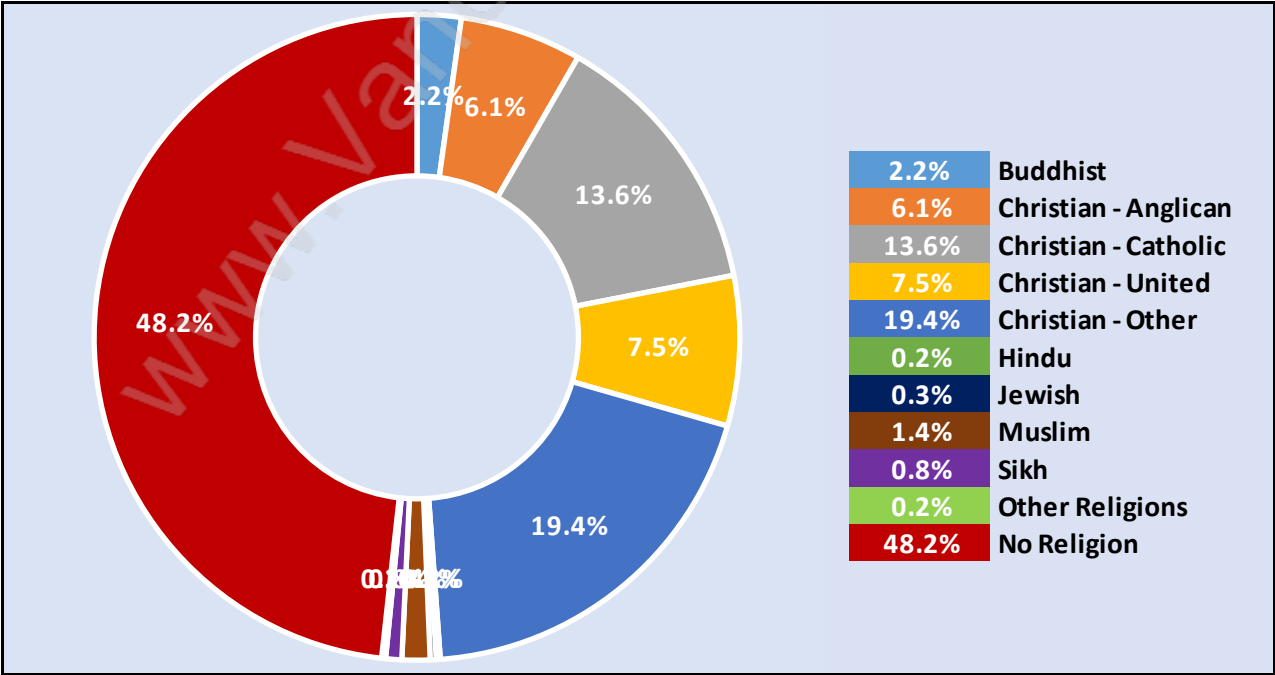

Households by Household Size in Gilmore

Total Number of Households - 386

Dwellings in Gilmore

Population Age 15+ in Gilmore

Labour Force by Occupation in Gilmore

Labour Force Participation in Gilmore

Travel To Work in (from) Gilmore

Occupied Dwellings by Structure Type in Gilmore

Dominant Bulding Type - Houses

Private Dwellings by Period of Construction in Gilmore

Dominant Period of Construction - 2006-2011

Population by Religion in Gilmore

Population by Home Languages in Gilmore