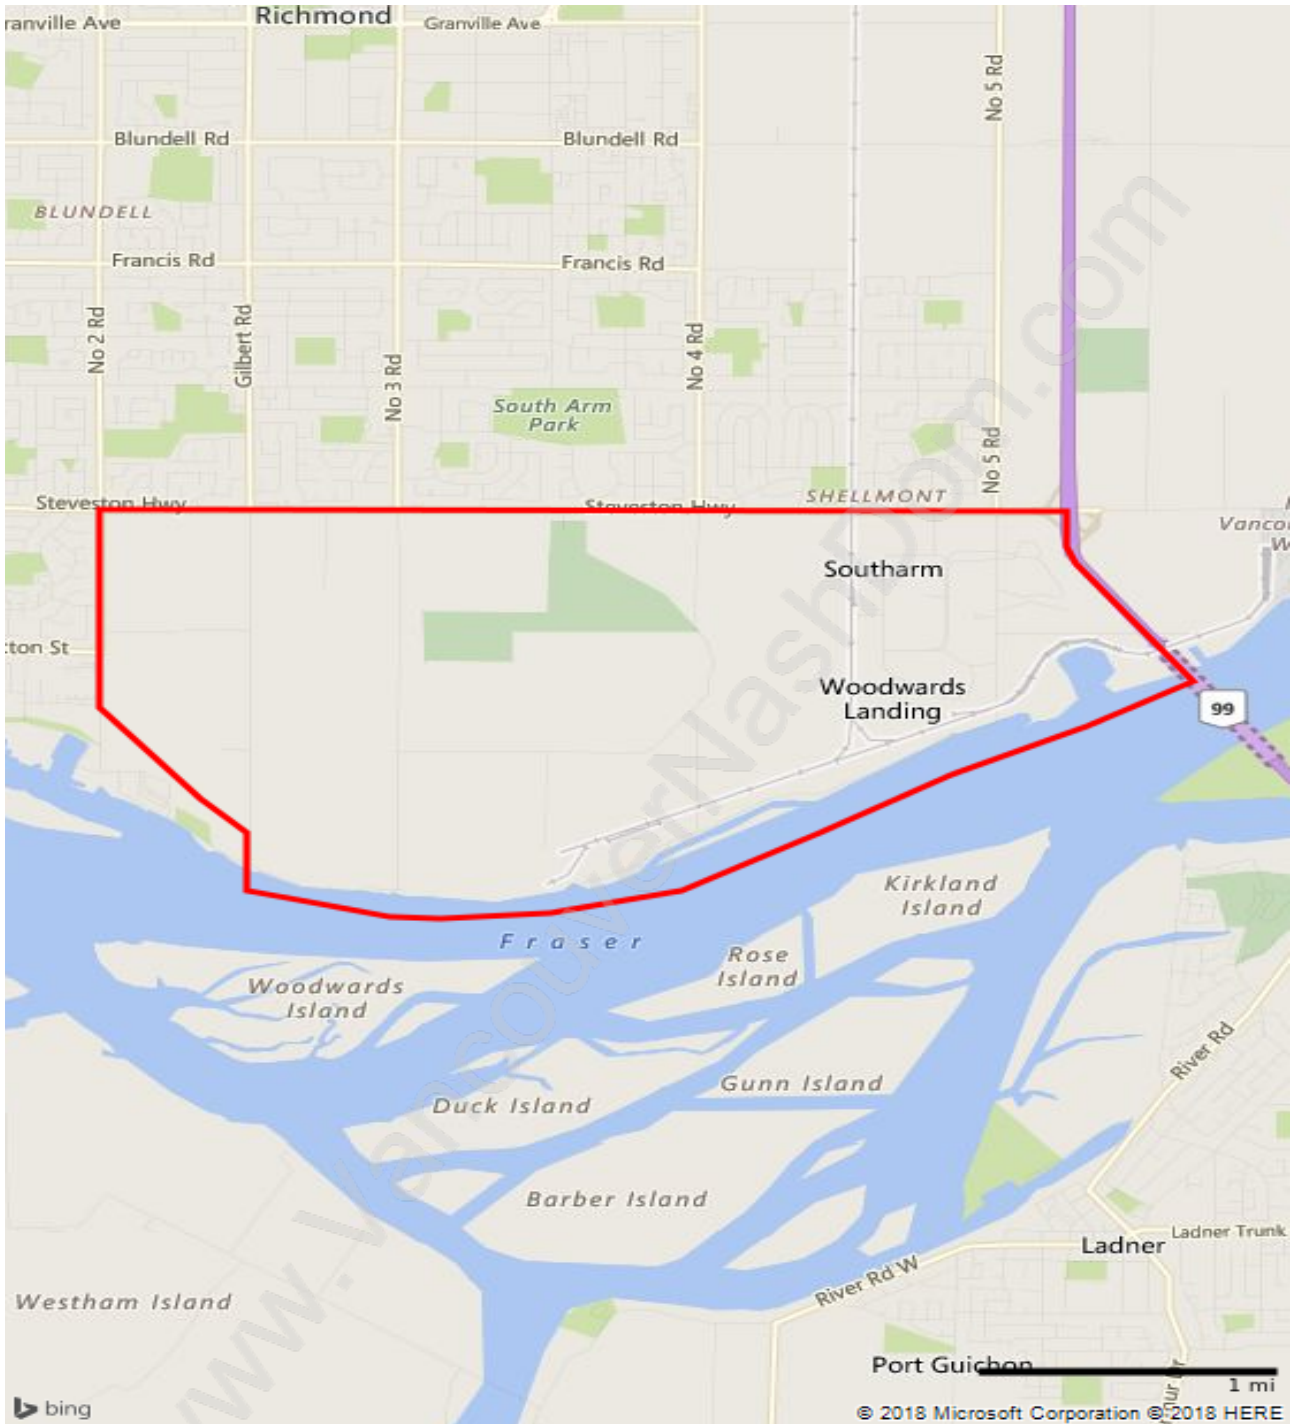

Gilmore

Population Trends in Gilmore

Population by Age in Gilmore

Population Age 15+ by Income Status in Gilmore

Total Population Age 15 - 775

Households by Income in Gilmore

Total Number of Households - 386 / Average Household Income - \$106,442

Families in Gilmore

Average Persons per Family - 3.1

Children at Home in Gilmore

Total Number of Children at Home - 307

Family Structure in Gilmore

Total Number of Families - 286 / Average Persons per Family - 3.1