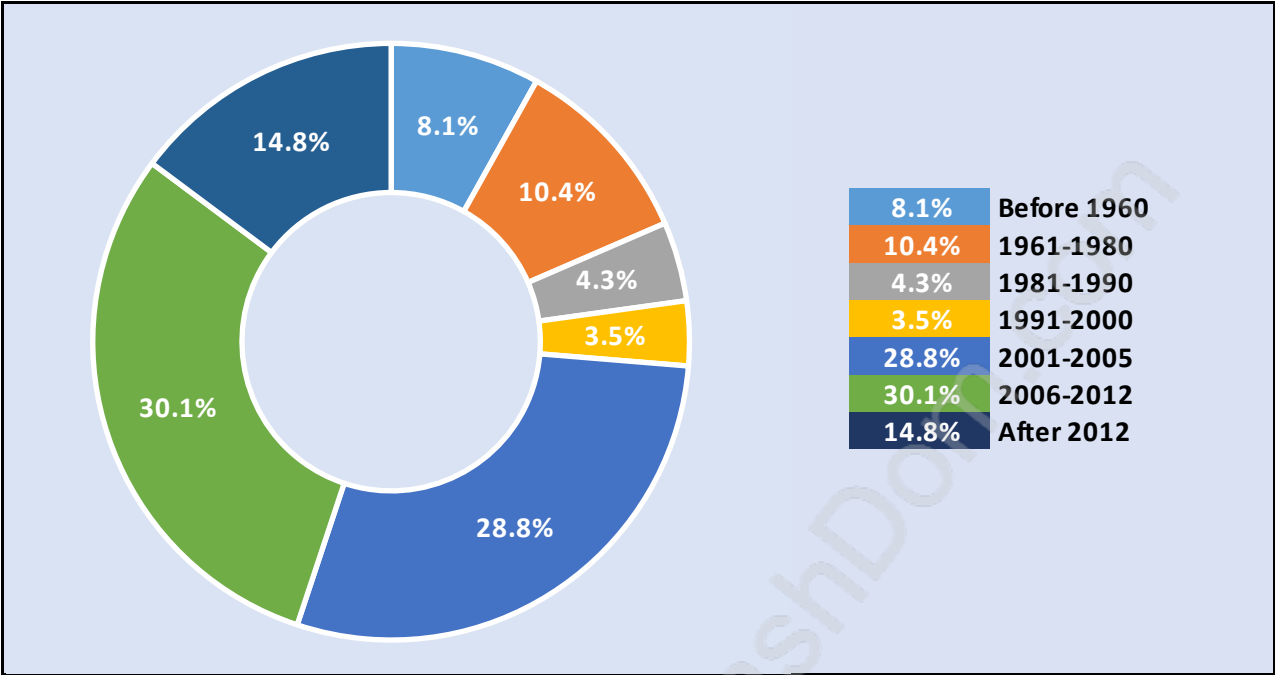

Gilmore

Population Trends in Gilmore

Population by Age in Gilmore

Population Age 15+ by Income Status in Gilmore

Total Population Age 15 - 775

Households by Income in Gilmore

Total Number of Households - 386 / Average Household Income - \$106,442

Families in Gilmore

Average Persons per Family - 3.1

Children at Home in Gilmore

Total Number of Children at Home - 307

Family Structure in Gilmore

Total Number of Families - 286 / Average Persons per Family - 3.1

Households by Household Size in Gilmore

Total Number of Households - 386

Dwellings in Gilmore

Population Age 15+ in Gilmore

Labour Force by Occupation in Gilmore

Labour Force Participation in Gilmore

Travel To Work in (from) Gilmore

Occupied Dwellings by Structure Type in Gilmore

Dominant Bulding Type - Houses

Private Dwellings by Period of Construction in Gilmore

Dominant Period of Construction - 2006-2011

Population by Religion in Gilmore