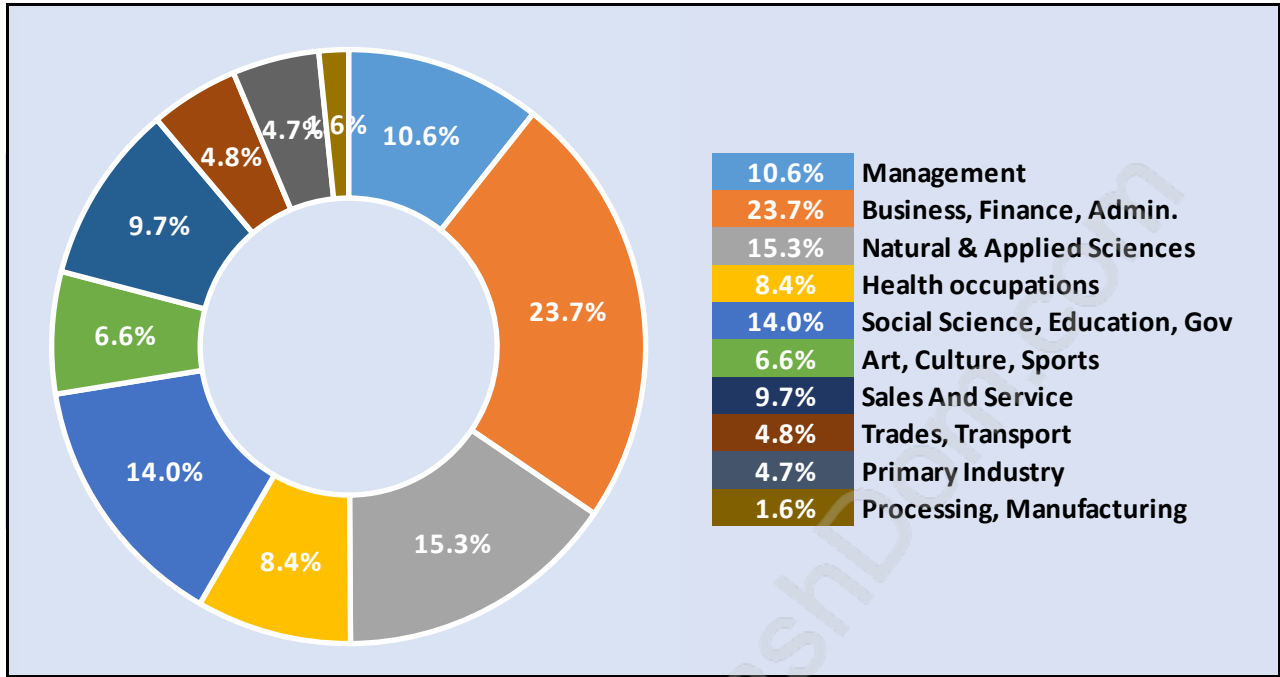

Households by Household Size in Gilmore

Total Number of Households - 386

Dwellings in Gilmore

Population Age 15+ in Gilmore

Labour Force by Occupation in Gilmore

Labour Force Participation in Gilmore

Travel To Work in (from) Gilmore