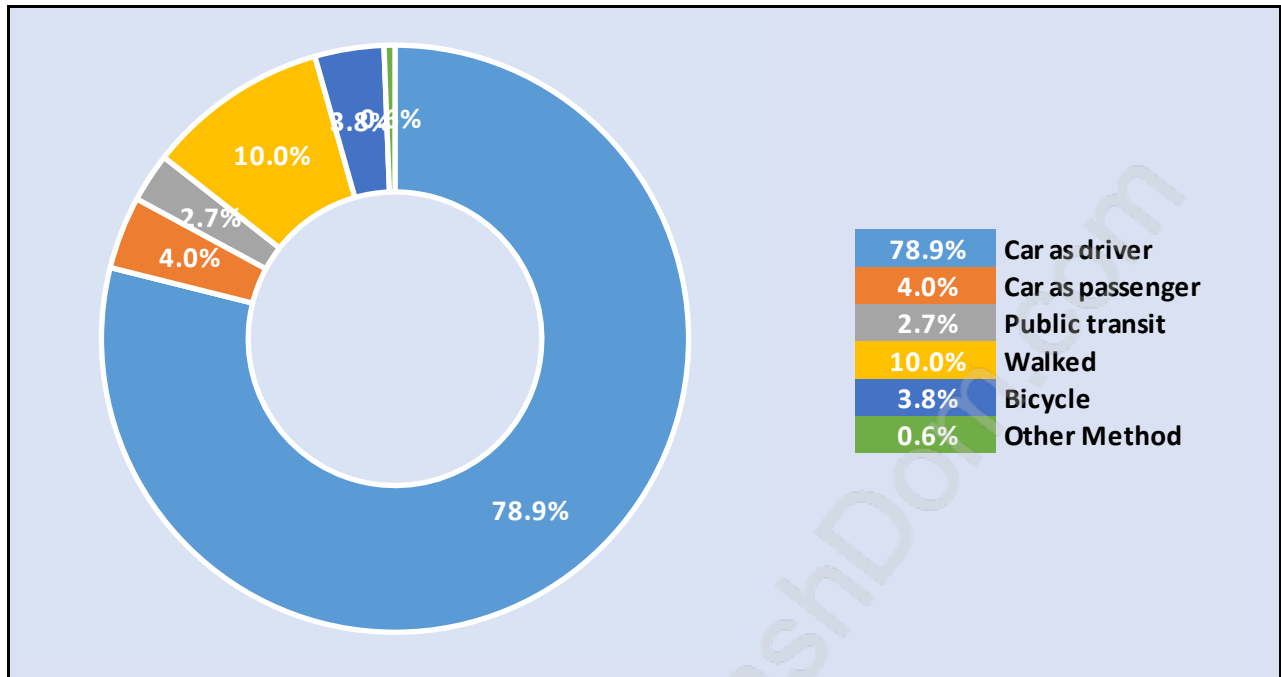

Households by Household Size in Gilmore

Total Number of Households - 386

Dwellings in Gilmore

Population Age 15+ in Gilmore

Labour Force by Occupation in Gilmore

Labour Force Participation in Gilmore

Travel To Work in (from) Gilmore

Occupied Dwellings by Structure Type in Gilmore

Dominant Bulding Type - Houses

Private Dwellings by Period of Construction in Gilmore

Dominant Period of Construction - 2006-2011

Population by Religion in Gilmore