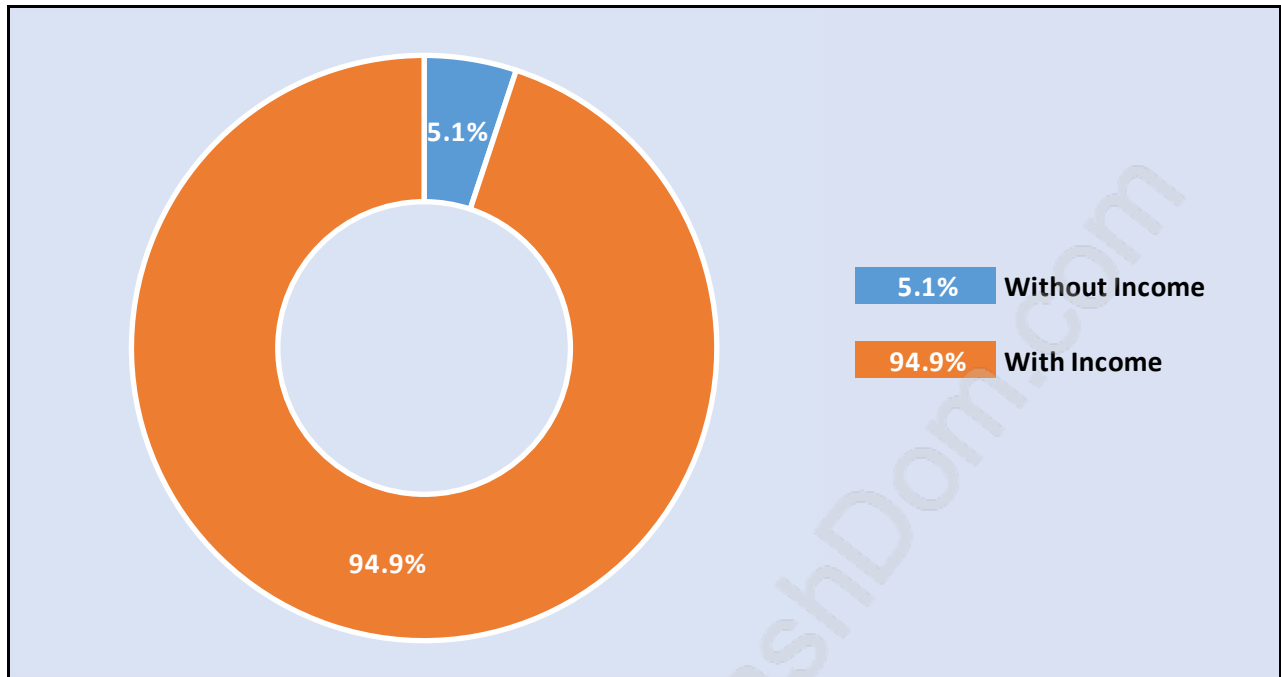

Glenayre

Population Trends in Glenayre

Population by Age in Glenayre

Population Age 15+ by Income Status in Glenayre

Total Population Age 15 - 1,134

Households by Income in Glenayre

Total Number of Households - 472 / Average Household Income - \$159,550

Families in Glenayre

Average Persons per Family - 3

Children at Home in Glenayre

Total Number of Children at Home - 458

Family Structure in Glenayre

Total Number of Families - 388 / Average Persons per Family - 3.