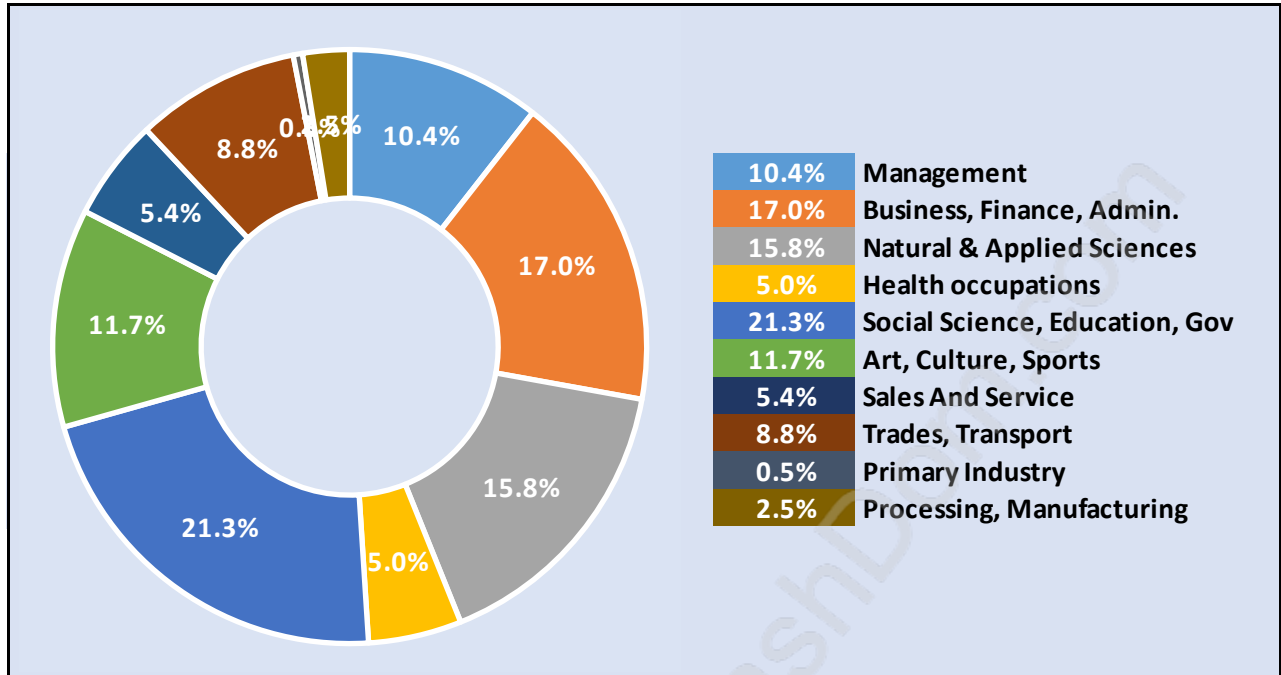

Households by Household Size in Glenayre

Total Number of Households - 472

Dwellings in Glenayre

Population Age 15+ in Glenayre

Labour Force by Occupation in Glenayre

Labour Force Participation in Glenayre

Travel To Work in (from) Glenayre