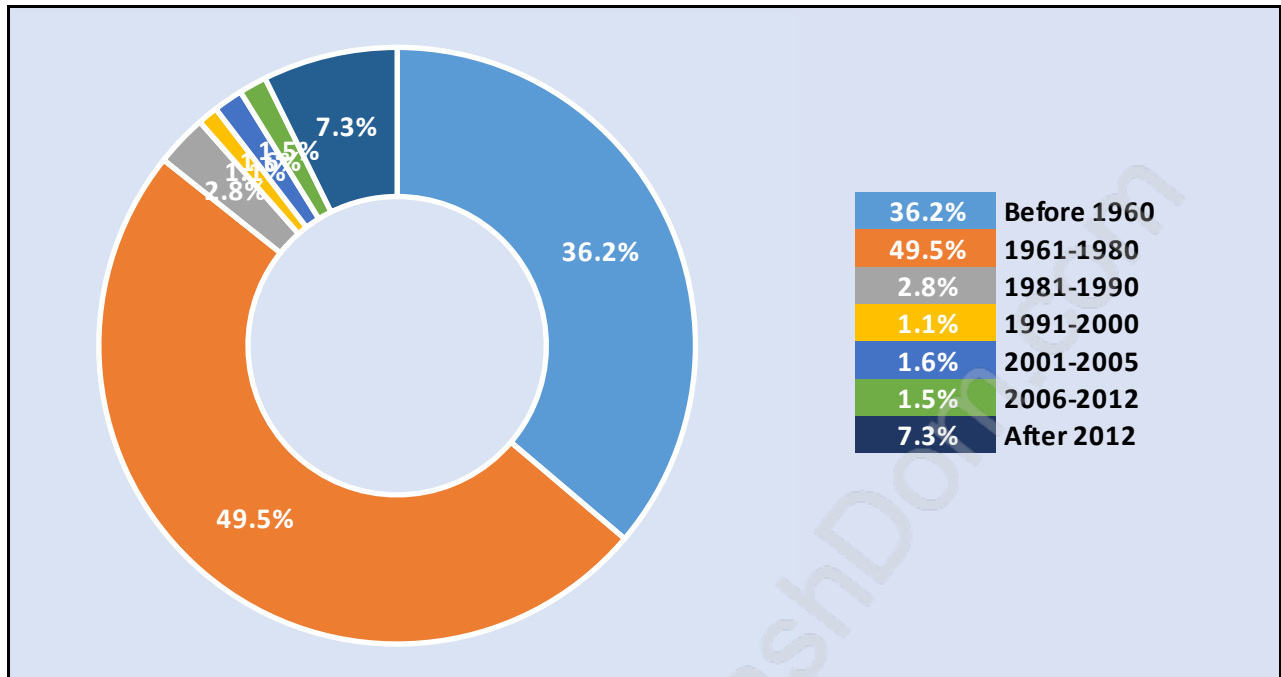

Glenayre

Population Trends in Glenayre

Population by Age in Glenayre

Population Age 15+ by Income Status in Glenayre

Total Population Age 15 - 1,134

Households by Income in Glenayre

Total Number of Households - 472 / Average Household Income - \$159,550

Households by Household Size in Glenayre

Total Number of Households - 472

Dwellings in Glenayre

Population Age 15+ in Glenayre

Labour Force by Occupation in Glenayre

Labour Force Participation in Glenayre

Travel To Work in (from) Glenayre

Occupied Dwellings by Structure Type in Glenayre

Dominant Bulding Type - Houses

Private Dwellings by Period of Construction in Glenayre

Dominant Period of Construction - 1961-1980

Population by Religion in Glenayre