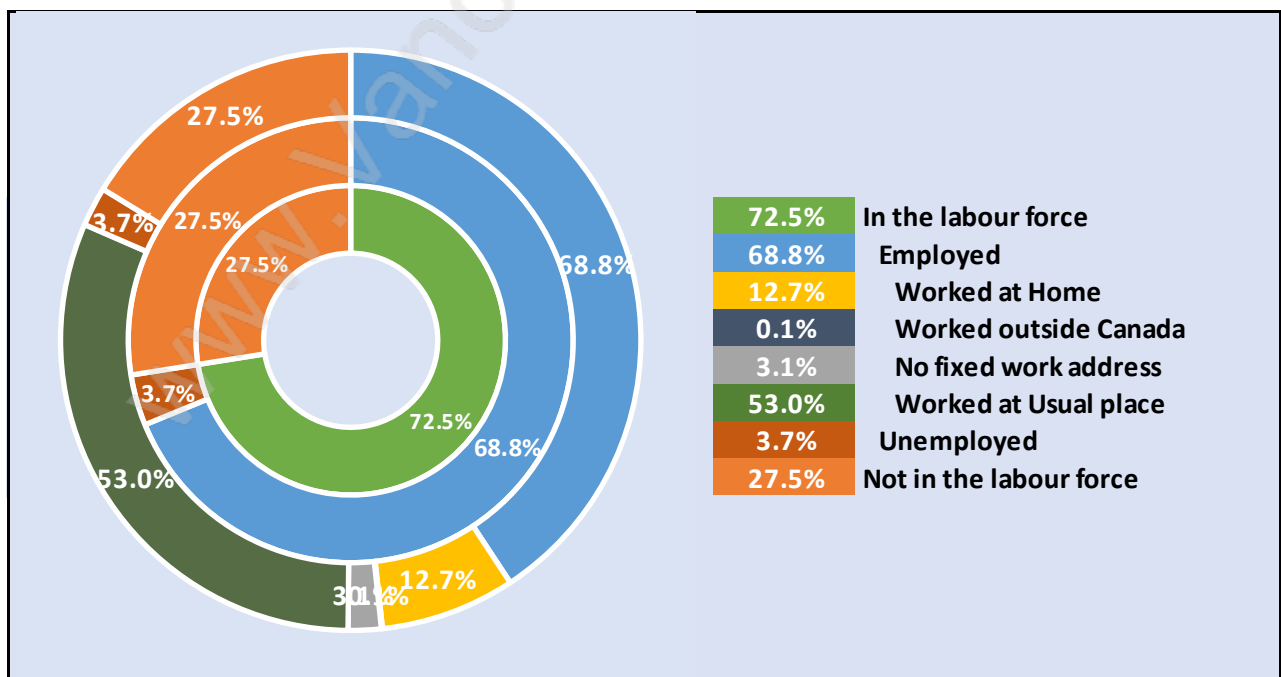

Households by Household Size in Glenayre

Total Number of Households - 472

Dwellings in Glenayre

Population Age 15+ in Glenayre

Labour Force by Occupation in Glenayre

Labour Force Participation in Glenayre

Travel To Work in (from) Glenayre