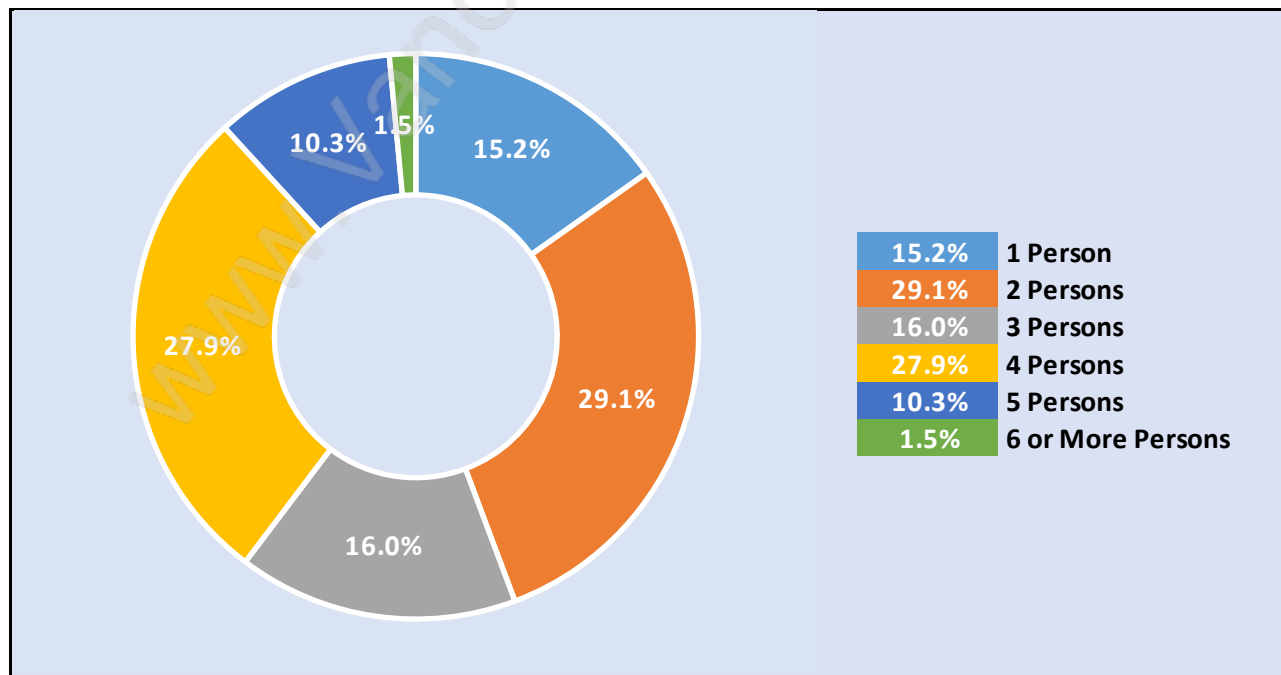

Glenayre

Population Trends in Glenayre

Population by Age in Glenayre

Population Age 15+ by Income Status in Glenayre

Total Population Age 15 - 1,134

Households by Income in Glenayre

Total Number of Households - 472 / Average Household Income - \$159,550

Families in Glenayre

Average Persons per Family - 3

Children at Home in Glenayre

Total Number of Children at Home - 458

Family Structure in Glenayre

Total Number of Families - 388 / Average Persons per Family - 3.

Households by Household Size in Glenayre

Total Number of Households - 472

Dwellings in Glenayre

Population Age 15+ in Glenayre

Labour Force by Occupation in Glenayre

Labour Force Participation in Glenayre

Travel To Work in (from) Glenayre