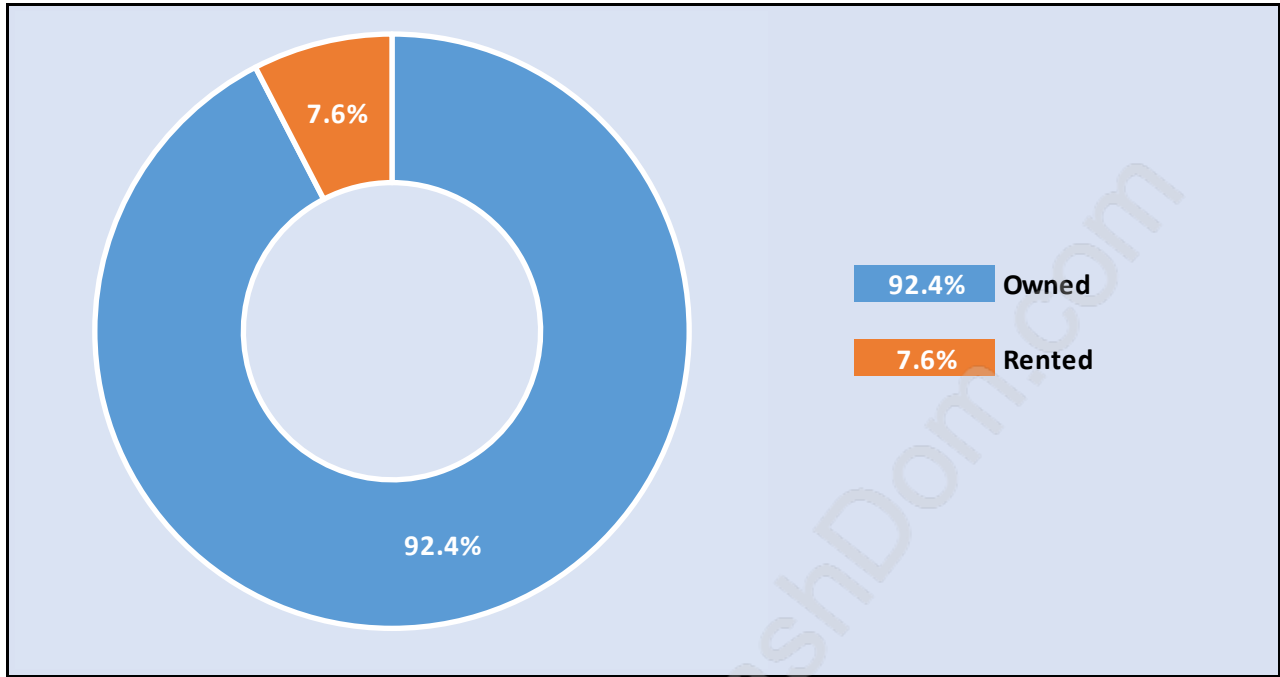

Glenayre

Population Trends in Glenayre

Population by Age in Glenayre

Population Age 15+ by Income Status in Glenayre

Total Population Age 15 - 1,134

Households by Income in Glenayre

Total Number of Households - 472 / Average Household Income - \$159,550

Families in Glenayre

Average Persons per Family - 3

Children at Home in Glenayre

Total Number of Children at Home - 458

Family Structure in Glenayre

Total Number of Families - 388 / Average Persons per Family - 3.

Households by Household Size in Glenayre

Total Number of Households - 472

Dwellings in Glenayre

Population Age 15+ in Glenayre

Labour Force by Occupation in Glenayre

Labour Force Participation in Glenayre

Travel To Work in (from) Glenayre