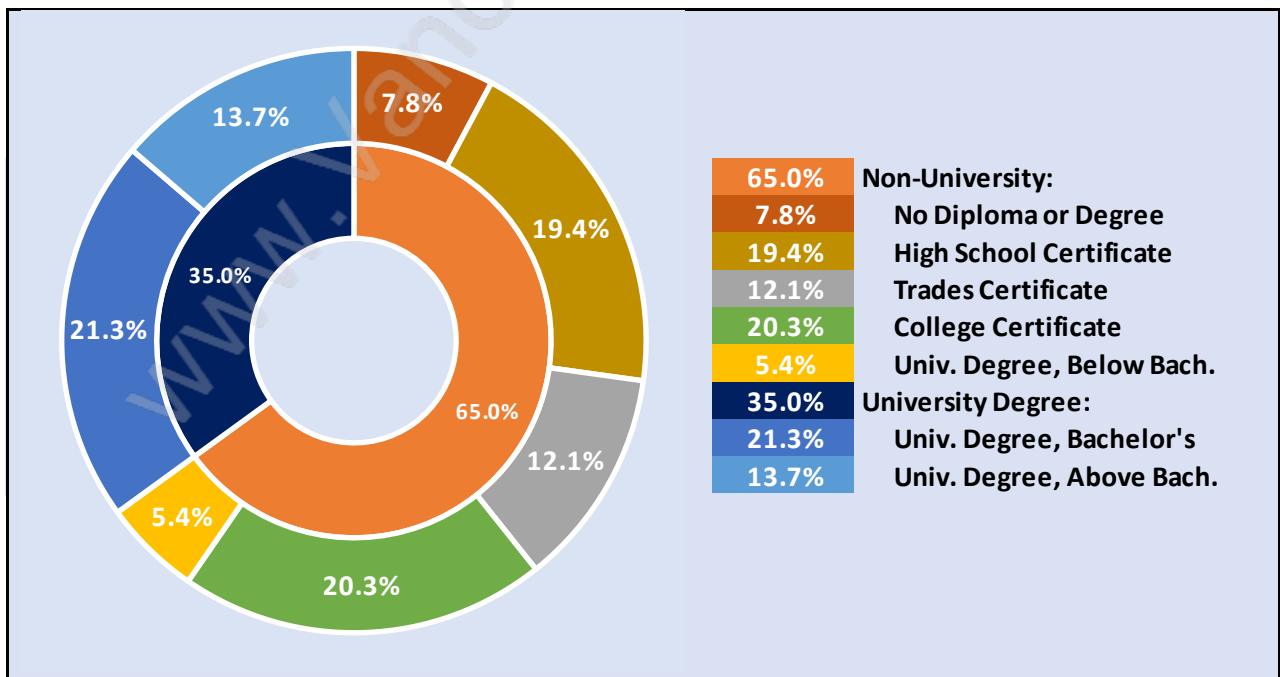

Households by Household Size in Glenayre

Total Number of Households - 472

Dwellings in Glenayre

Population Age 15+ in Glenayre

Labour Force by Occupation in Glenayre

Labour Force Participation in Glenayre

Travel To Work in (from) Glenayre