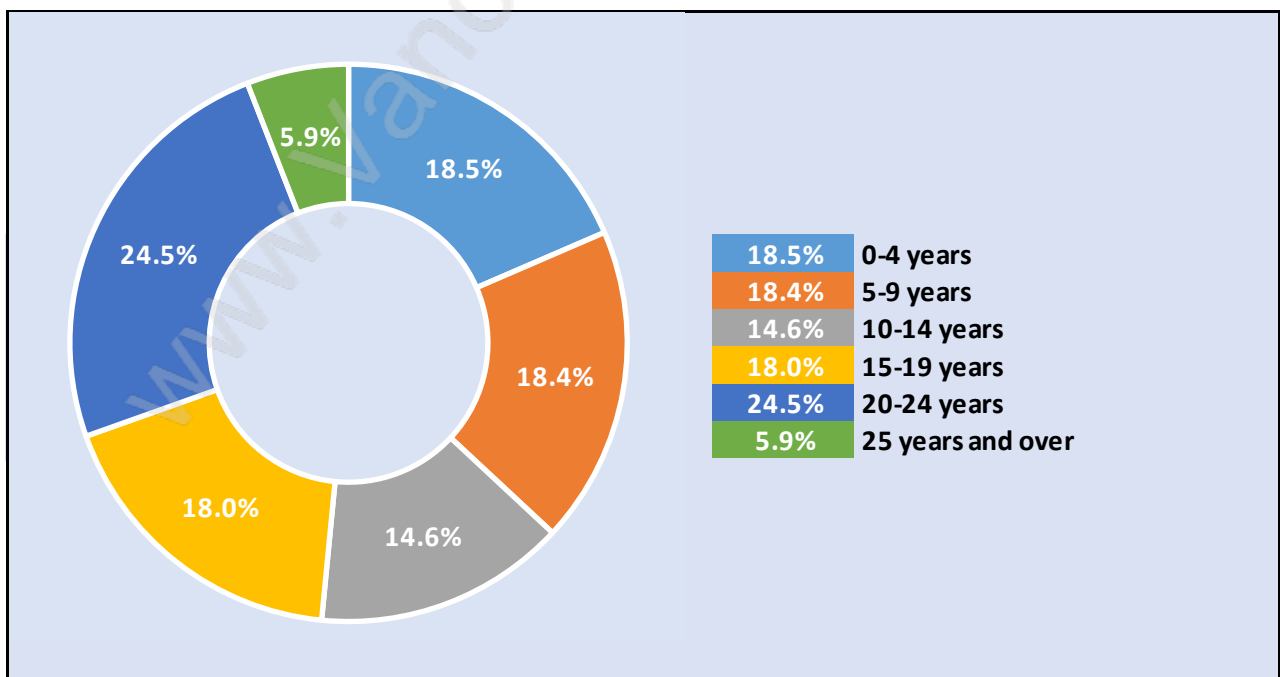

Glenayre

Population Trends in Glenayre

Population by Age in Glenayre

Population Age 15+ by Income Status in Glenayre

Total Population Age 15 - 1,134

Households by Income in Glenayre

Total Number of Households - 472 / Average Household Income - \$159,550

Families in Glenayre

Average Persons per Family - 3

Children at Home in Glenayre

Total Number of Children at Home - 458

Family Structure in Glenayre

Total Number of Families - 388 / Average Persons per Family - 3.