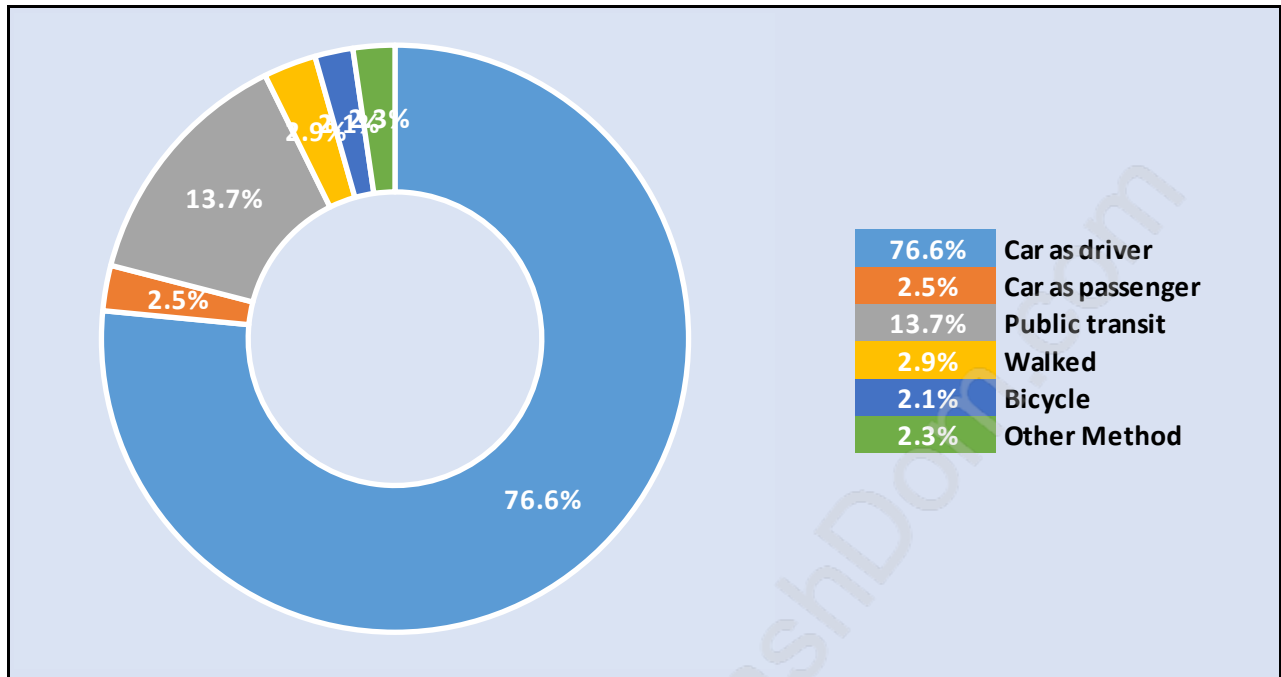

Households by Household Size in Glenayre

Total Number of Households - 472

Dwellings in Glenayre

Population Age 15+ in Glenayre

Labour Force by Occupation in Glenayre

Labour Force Participation in Glenayre

Travel To Work in (from) Glenayre