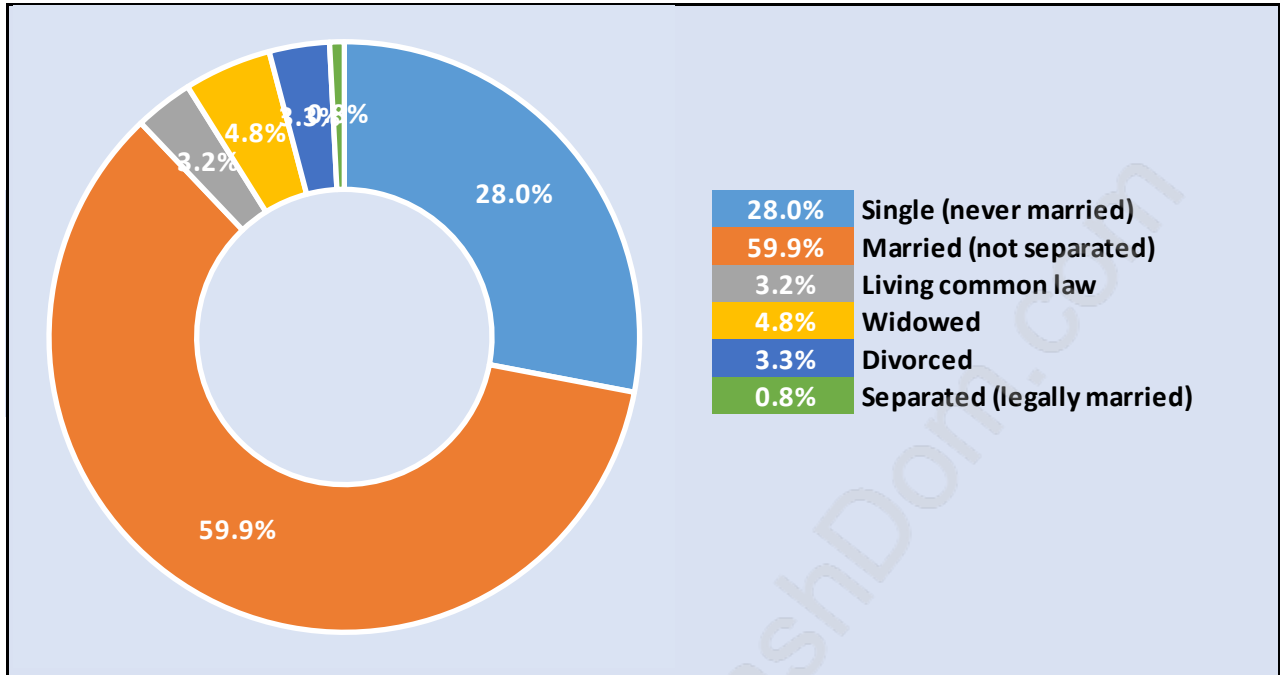

Glenayre

Population Trends in Glenayre

Population by Age in Glenayre

Population Age 15+ by Income Status in Glenayre

Total Population Age 15 - 1,134

Households by Income in Glenayre

Total Number of Households - 472 / Average Household Income - \$159,550

Families in Glenayre

Average Persons per Family - 3

Children at Home in Glenayre

Total Number of Children at Home - 458

Family Structure in Glenayre

Total Number of Families - 388 / Average Persons per Family - 3.

Households by Household Size in Glenayre

Total Number of Households - 472

Dwellings in Glenayre

Population Age 15+ in Glenayre

Labour Force by Occupation in Glenayre

Labour Force Participation in Glenayre

Travel To Work in (from) Glenayre