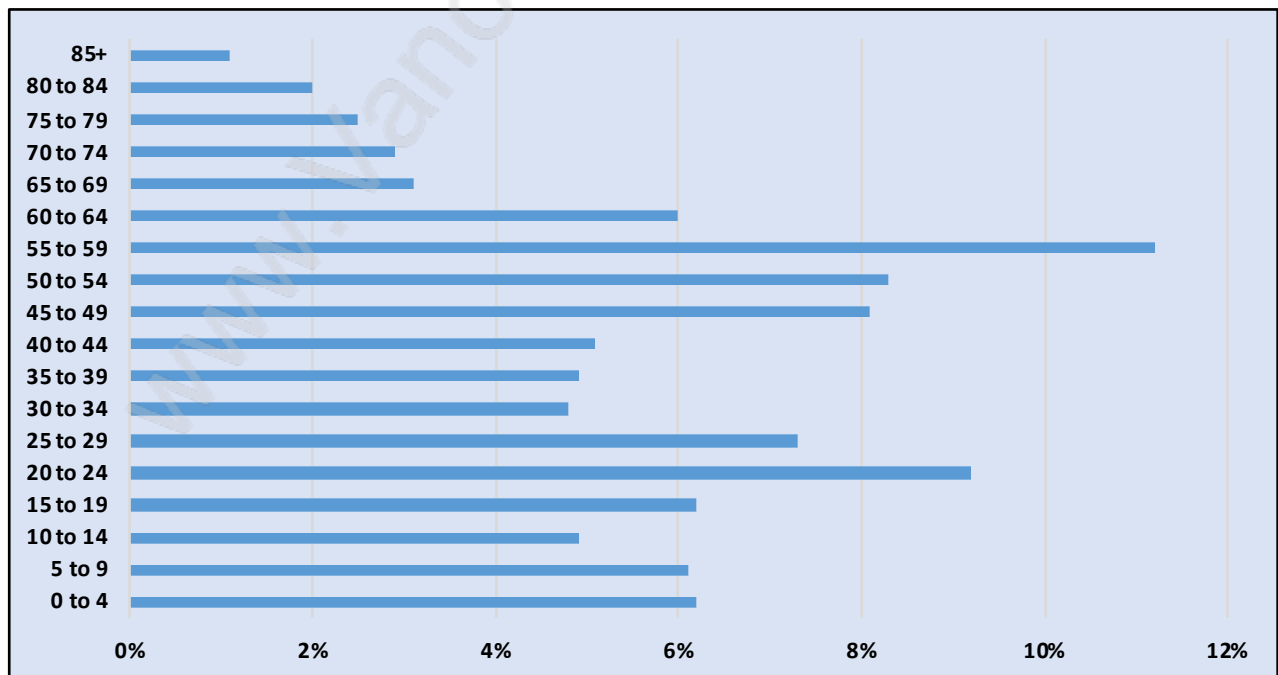

Glenayre

Population Trends in Glenayre

Population by Age in Glenayre

Population Age 15+ by Income Status in Glenayre

Total Population Age 15 - 1,134

Households by Income in Glenayre

Total Number of Households - 472 / Average Household Income - \$159,550

Families in Glenayre

Average Persons per Family - 3

Children at Home in Glenayre

Total Number of Children at Home - 458

Family Structure in Glenayre

Total Number of Families - 388 / Average Persons per Family - 3.