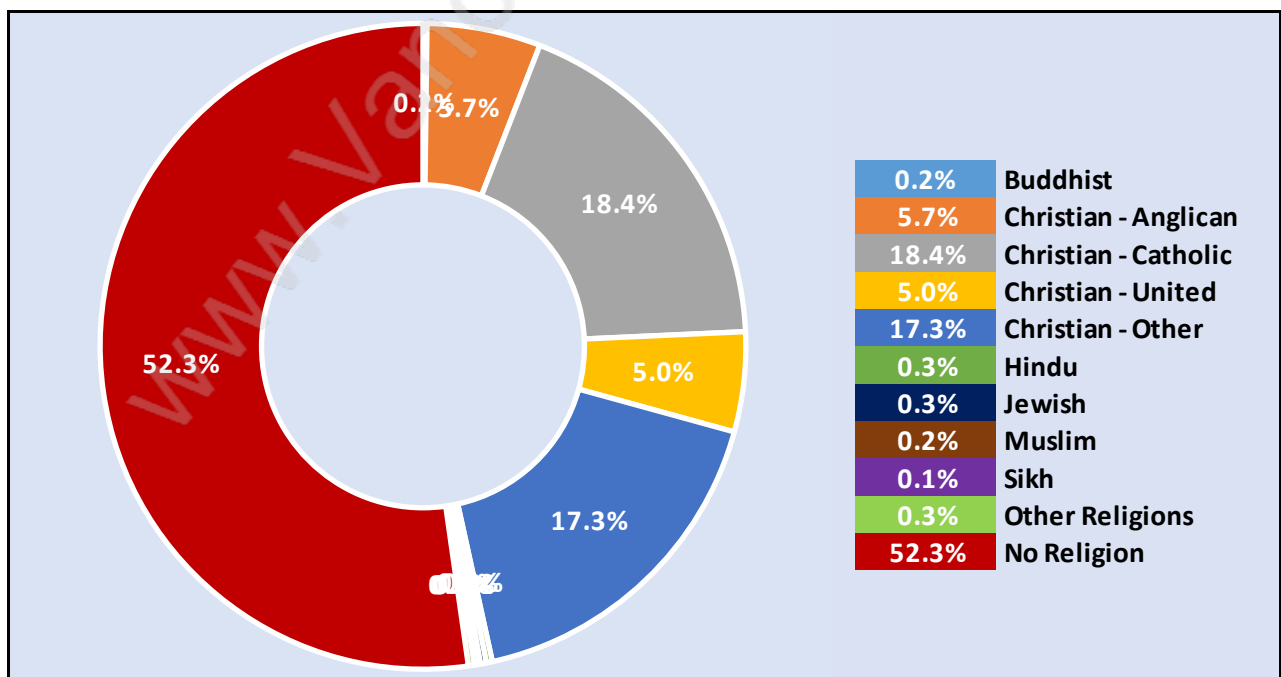

Occupied Dwellings by Structure Type in Glenayre

Dominant Bulding Type - Houses

Private Dwellings by Period of Construction in Glenayre

Dominant Period of Construction - 1961-1980

Population by Religion in Glenayre