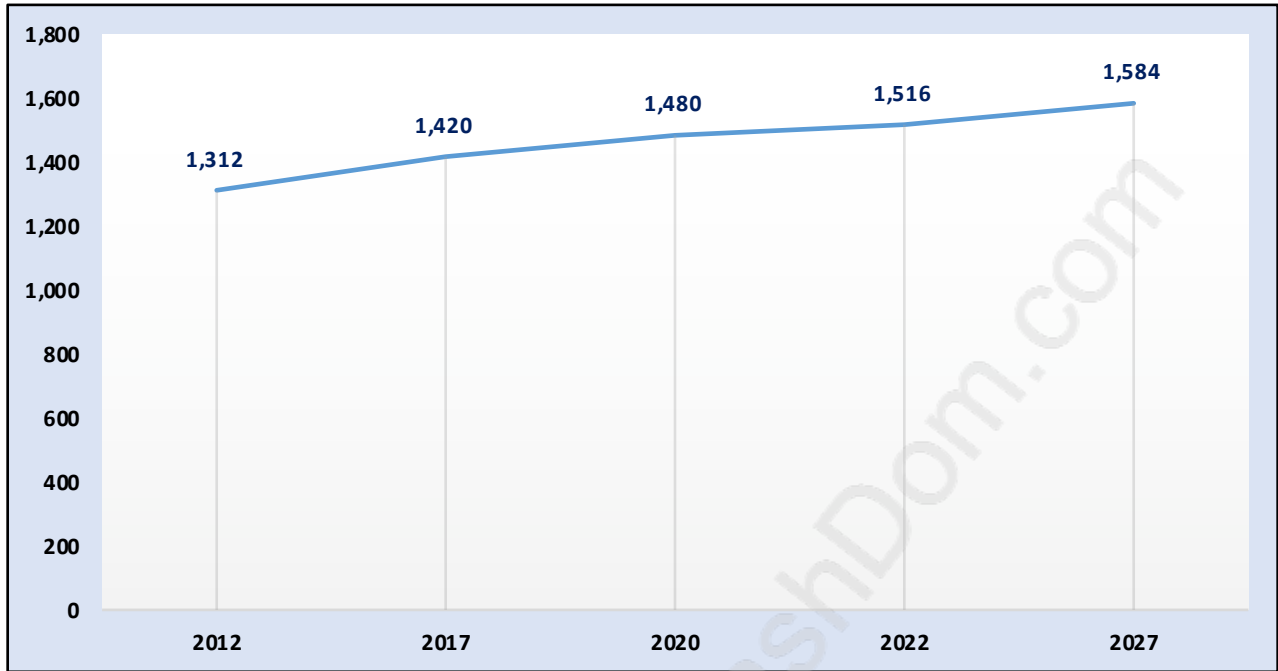

Glenayre

Population Trends in Glenayre

Population by Age in Glenayre

Population Age 15+ by Income Status in Glenayre

Total Population Age 15 - 1,134

Households by Income in Glenayre

Total Number of Households - 472 / Average Household Income - \$159,550

Families in Glenayre

Average Persons per Family - 3

Children at Home in Glenayre

Total Number of Children at Home - 458

Family Structure in Glenayre

Total Number of Families - 388 / Average Persons per Family - 3.