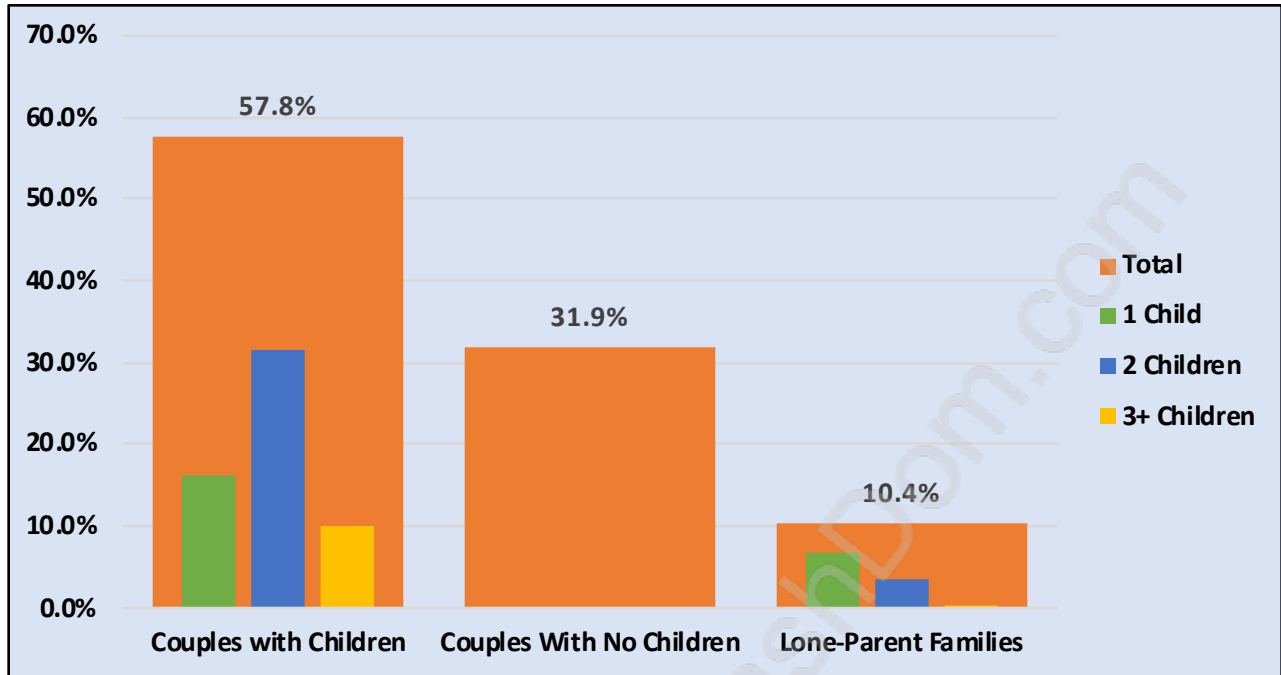

Glenayre

Population Trends in Glenayre

Population by Age in Glenayre

Population Age 15+ by Income Status in Glenayre

Total Population Age 15 - 1,134

Households by Income in Glenayre

Total Number of Households - 472 / Average Household Income - \$159,550

Families in Glenayre

Average Persons per Family - 3

Children at Home in Glenayre

Total Number of Children at Home - 458

Family Structure in Glenayre

Total Number of Families - 388 / Average Persons per Family - 3.

Households by Household Size in Glenayre

Total Number of Households - 472

Dwellings in Glenayre

Population Age 15+ in Glenayre

Labour Force by Occupation in Glenayre

Labour Force Participation in Glenayre

Travel To Work in (from) Glenayre