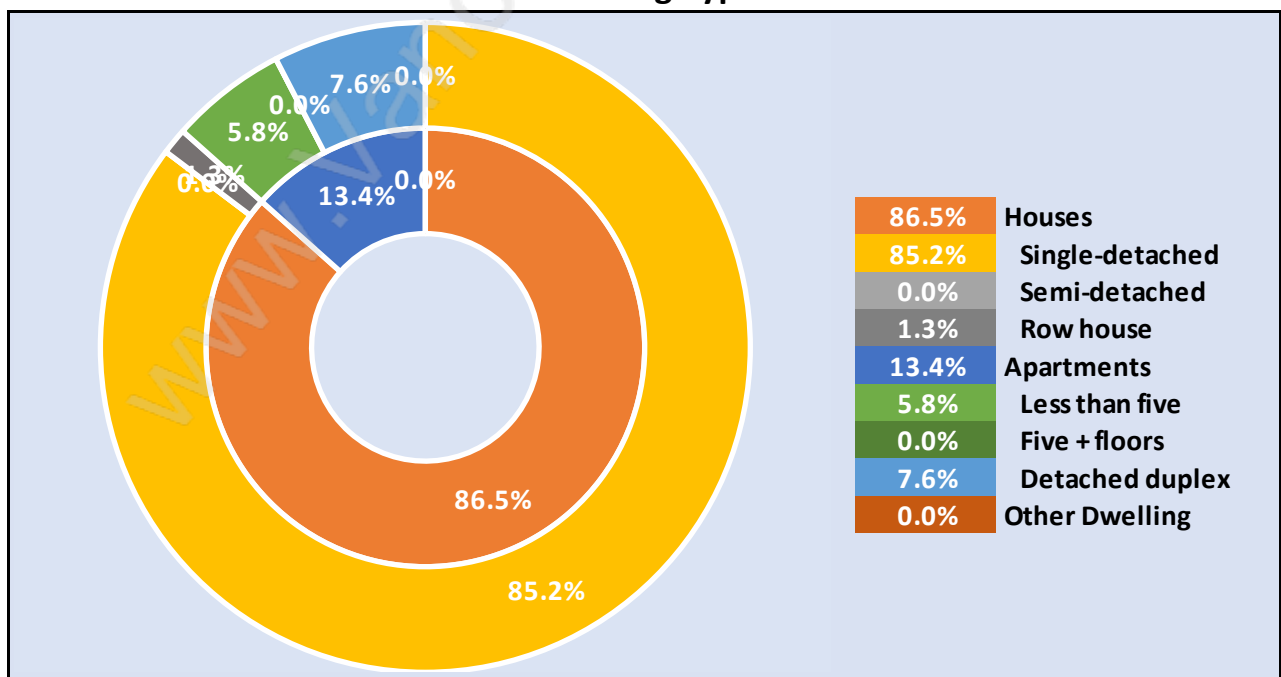

Glenayre

Population Trends in Glenayre

Population by Age in Glenayre

Population Age 15+ by Income Status in Glenayre

Total Population Age 15 - 1,134

Households by Income in Glenayre

Total Number of Households - 472 / Average Household Income - \$159,550

Families in Glenayre

Average Persons per Family - 3

Children at Home in Glenayre

Total Number of Children at Home - 458

Family Structure in Glenayre

Total Number of Families - 388 / Average Persons per Family - 3.

Households by Household Size in Glenayre

Total Number of Households - 472

Dwellings in Glenayre

Population Age 15+ in Glenayre

Labour Force by Occupation in Glenayre

Labour Force Participation in Glenayre

Travel To Work in (from) Glenayre

Occupied Dwellings by Structure Type in Glenayre

Dominant Bulding Type - Houses

Private Dwellings by Period of Construction in Glenayre

Dominant Period of Construction - 1961-1980

Population by Religion in Glenayre