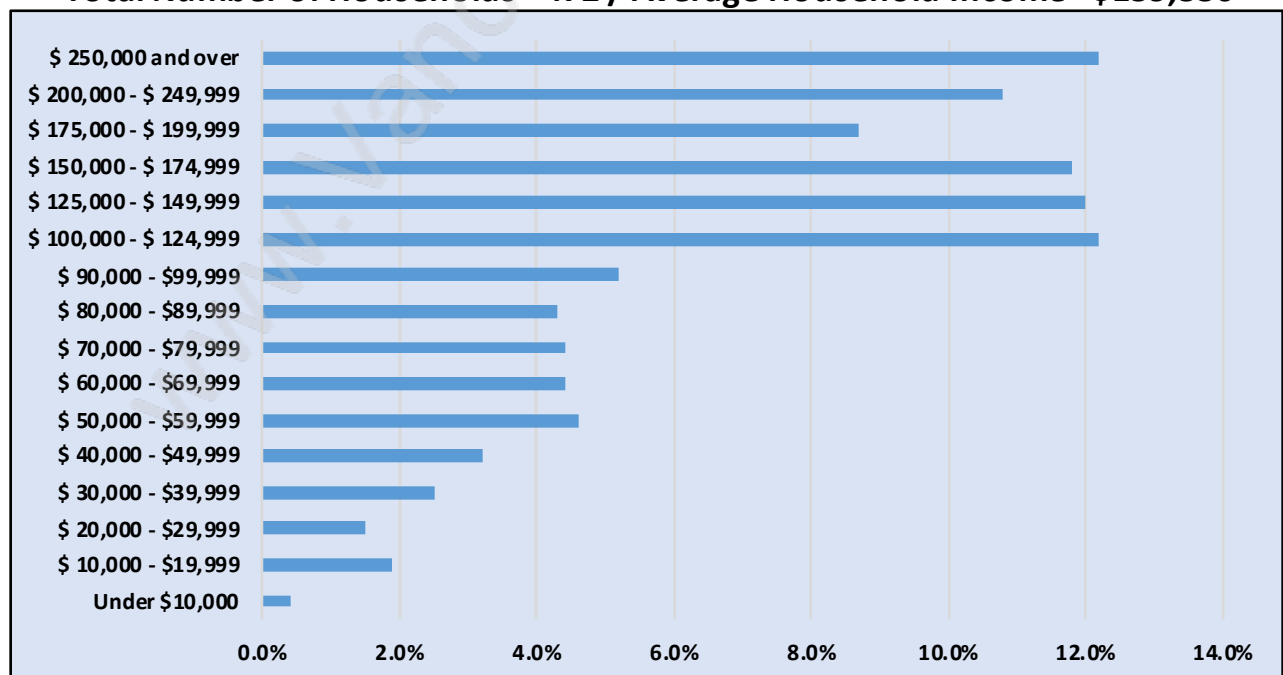

Glenayre

Population Trends in Glenayre

Population by Age in Glenayre

Population Age 15+ by Income Status in Glenayre

Total Population Age 15 - 1,134

Households by Income in Glenayre

Total Number of Households - 472 / Average Household Income - \$159,550

Families in Glenayre

Average Persons per Family - 3

Children at Home in Glenayre

Total Number of Children at Home - 458

Family Structure in Glenayre

Total Number of Families - 388 / Average Persons per Family - 3.