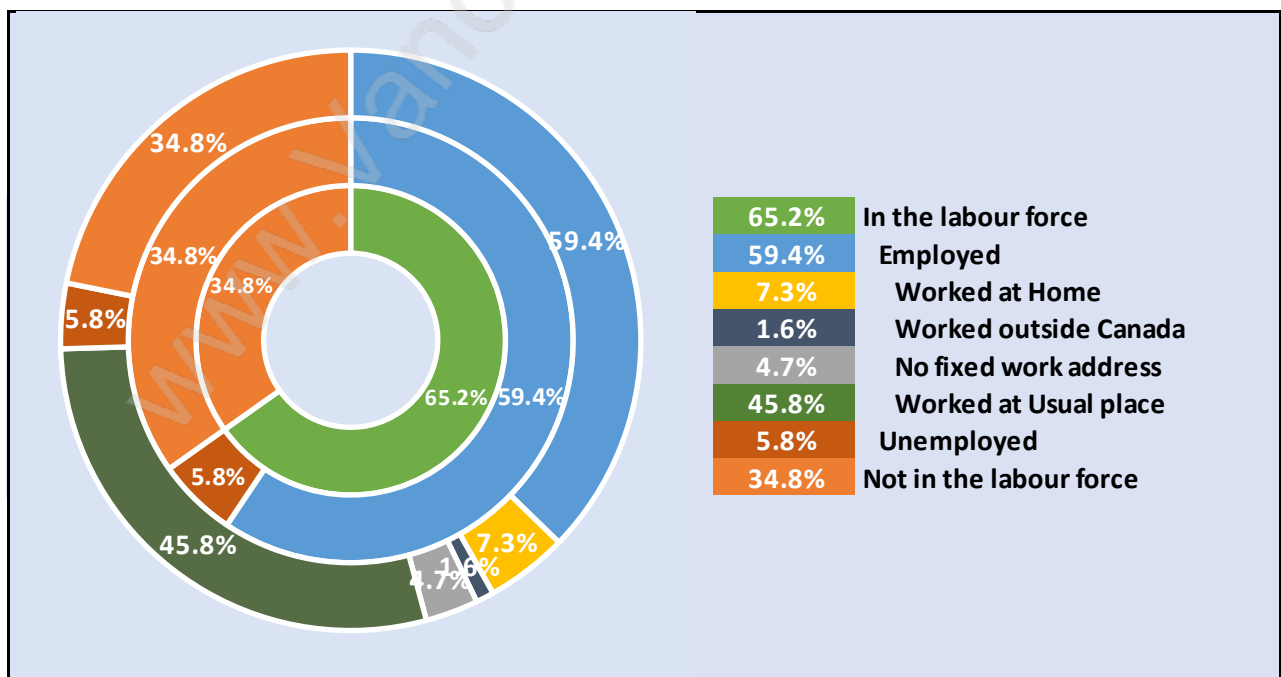

Households by Household Size in Glenmore

Total Number of Households - 279

Dwellings in Glenmore

Population Age 15+ in Glenmore

Labour Force by Occupation in Glenmore

Labour Force Participation in Glenmore

Travel To Work in (from) Glenmore