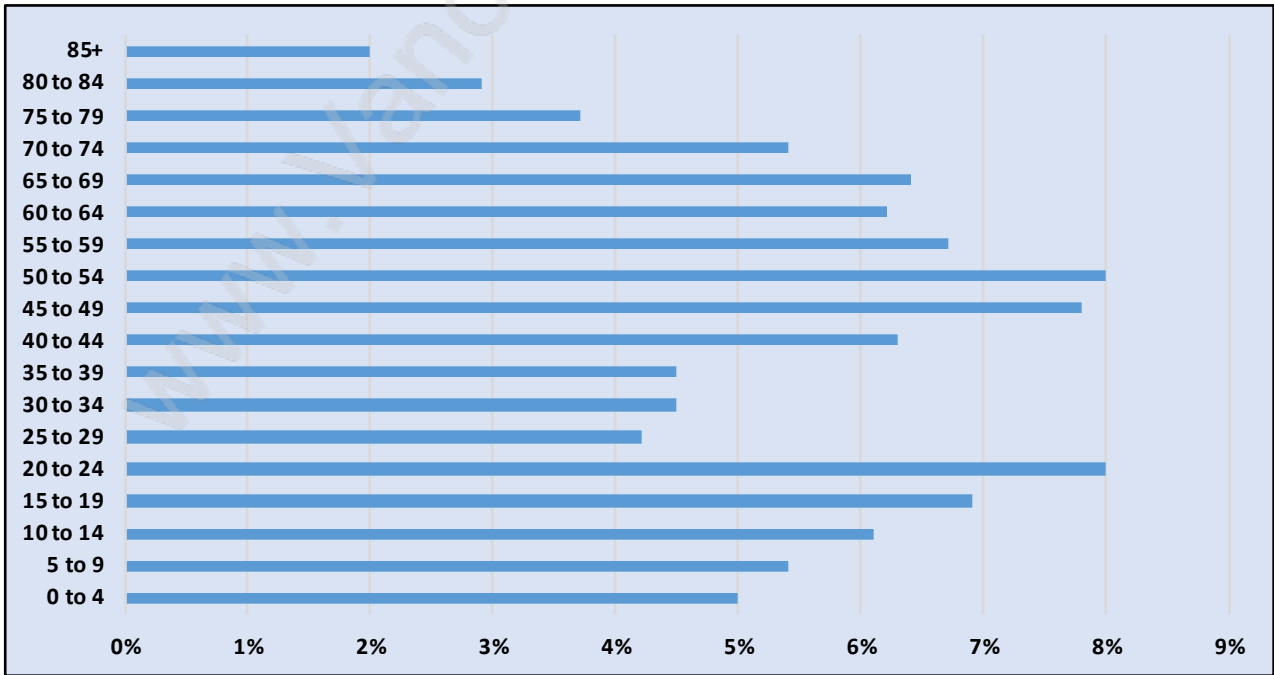

Glenmore

July 2018

Population Trends in Glenmore

Population by Age in Glenmore

Population Age 15+ by Income Status in Glenmore

Total Population Age 15 - 697

Households by Income in Glenmore

Total Number of Households - 279 / Average Household Income - \$122,269

Families in Glenmore

Average Persons per Family - 3.3

Children at Home in Glenmore

Total Number of Children at Home - 306

Family Structure in Glenmore

Total Number of Families - 245 / Average Persons per Family - 3.3