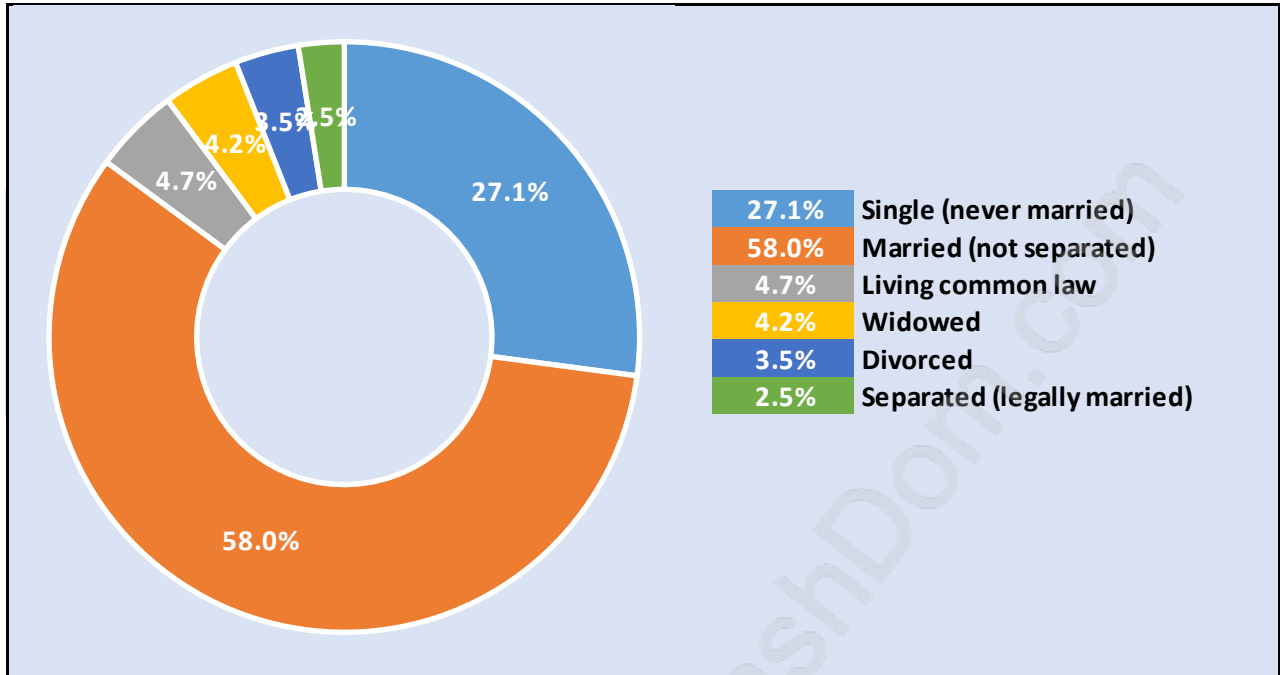

Glenmore

July 2018

Population Trends in Glenmore

Population by Age in Glenmore

Population Age 15+ by Income Status in Glenmore

Total Population Age 15 - 697

Households by Income in Glenmore

Total Number of Households - 279 / Average Household Income - \$122,269

Families in Glenmore

Average Persons per Family - 3.3

Children at Home in Glenmore

Total Number of Children at Home - 306

Family Structure in Glenmore

Total Number of Families - 245 / Average Persons per Family - 3.3

Households by Household Size in Glenmore

Total Number of Households - 279

Dwellings in Glenmore

Population Age 15+ in Glenmore

Labour Force by Occupation in Glenmore

Labour Force Participation in Glenmore

Travel To Work in (from) Glenmore