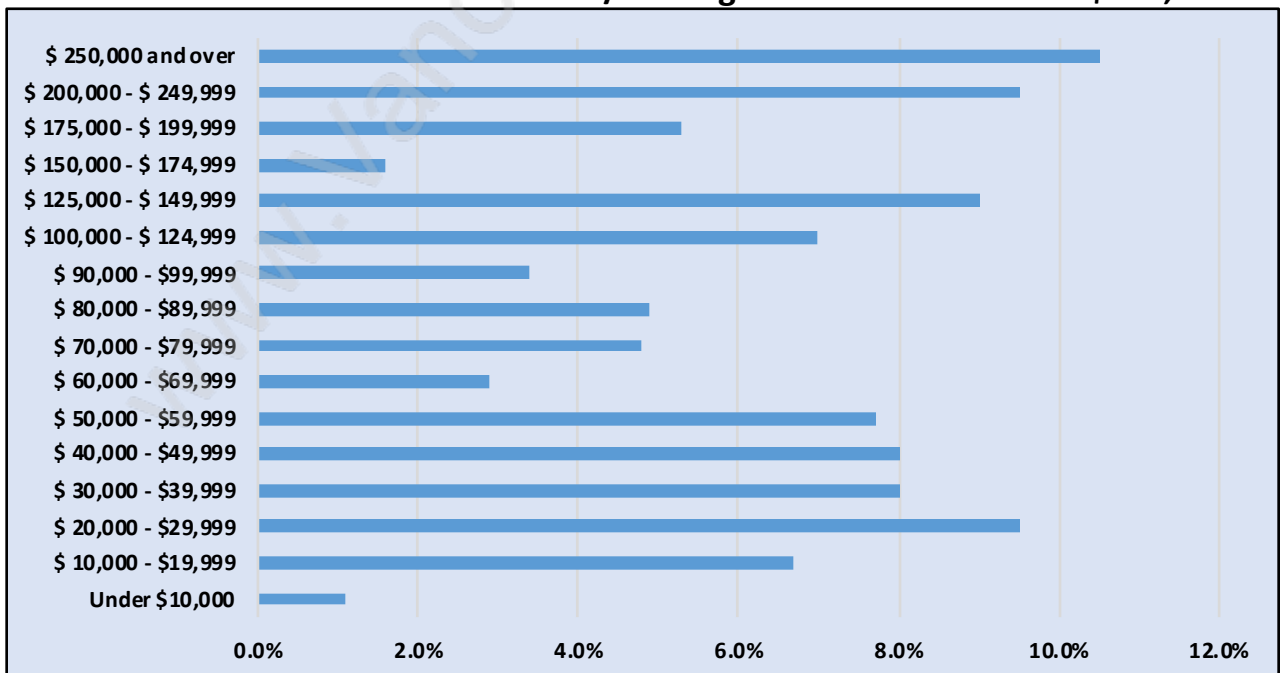

Glenmore

July 2018

Population Trends in Glenmore

Population by Age in Glenmore

Population Age 15+ by Income Status in Glenmore

Total Population Age 15 - 697

Households by Income in Glenmore

Total Number of Households - 279 / Average Household Income - \$122,269

Families in Glenmore

Average Persons per Family - 3.3

Children at Home in Glenmore

Total Number of Children at Home - 306

Family Structure in Glenmore

Total Number of Families - 245 / Average Persons per Family - 3.3