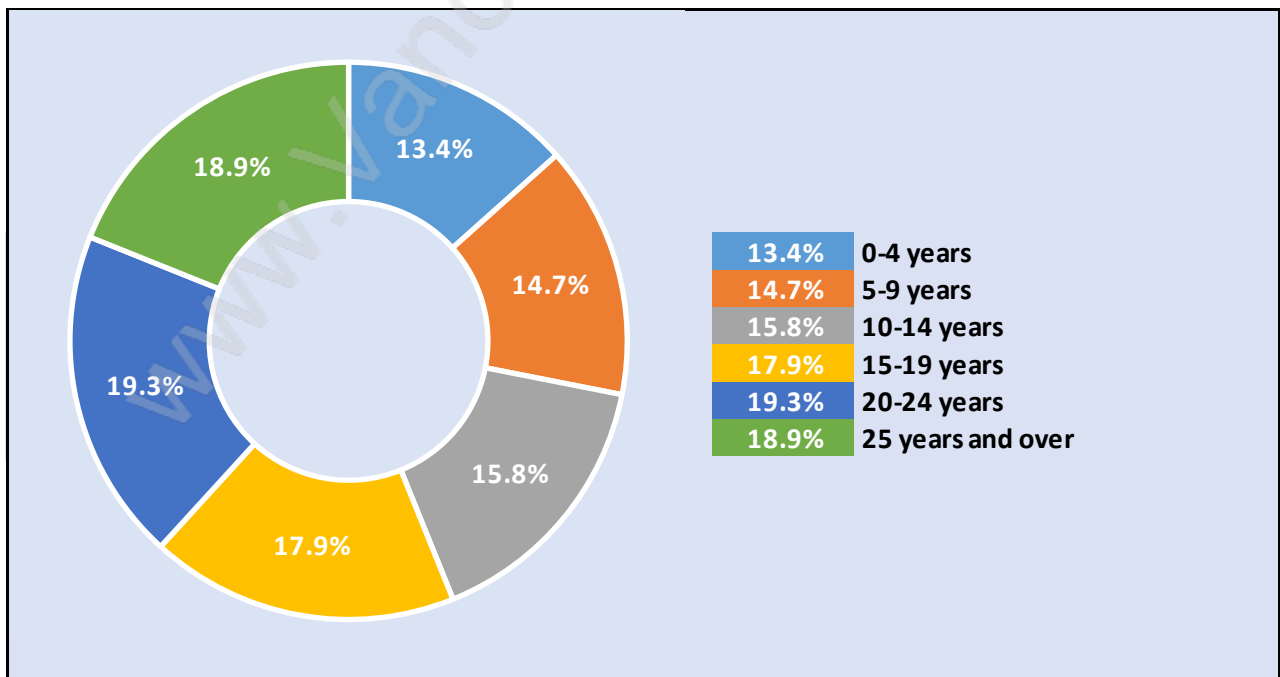

Glenmore

July 2018

Population Trends in Glenmore

Population by Age in Glenmore

Population Age 15+ by Income Status in Glenmore

Total Population Age 15 - 697

Households by Income in Glenmore

Total Number of Households - 279 / Average Household Income - \$122,269

Families in Glenmore

Average Persons per Family - 3.3

Children at Home in Glenmore

Total Number of Children at Home - 306

Family Structure in Glenmore

Total Number of Families - 245 / Average Persons per Family - 3.3