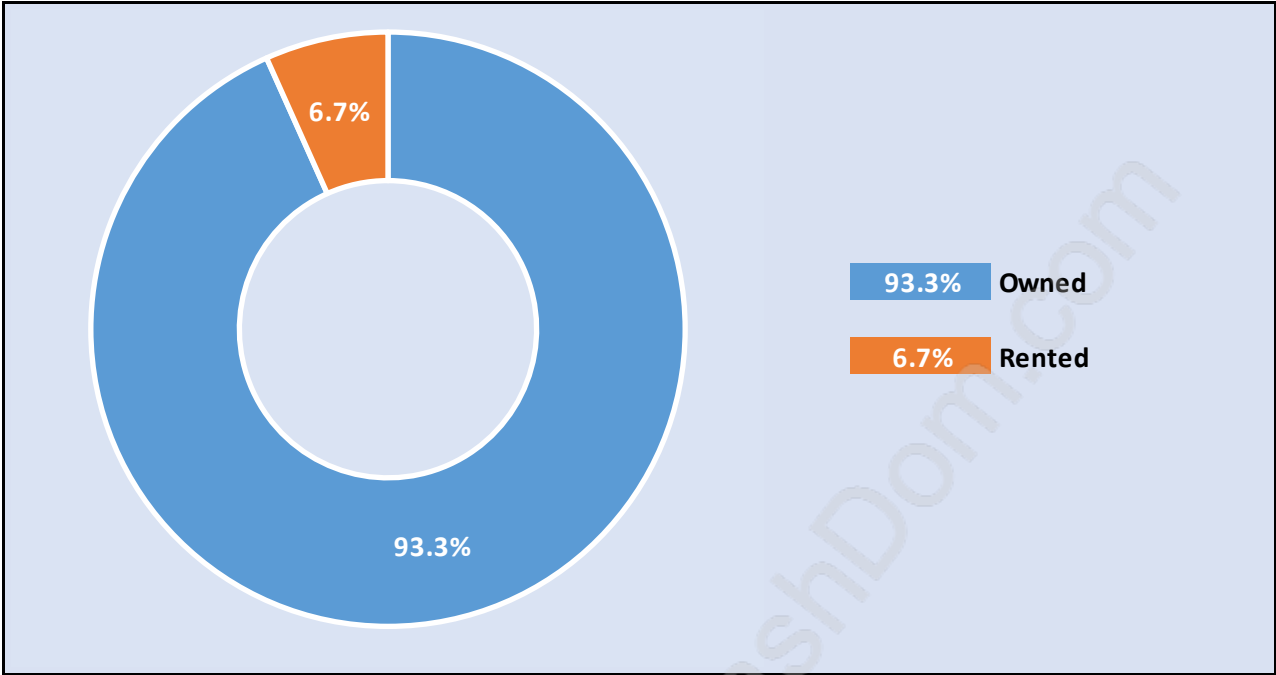

Glenmore

July 2018

Population Trends in Glenmore

Population by Age in Glenmore

Population Age 15+ by Income Status in Glenmore

Total Population Age 15 - 697

Households by Income in Glenmore

Total Number of Households - 279 / Average Household Income - \$122,269

Families in Glenmore

Average Persons per Family - 3.3

Children at Home in Glenmore

Total Number of Children at Home - 306

Family Structure in Glenmore

Total Number of Families - 245 / Average Persons per Family - 3.3

Households by Household Size in Glenmore

Total Number of Households - 279

Dwellings in Glenmore

Population Age 15+ in Glenmore

Labour Force by Occupation in Glenmore

Labour Force Participation in Glenmore

Travel To Work in (from) Glenmore