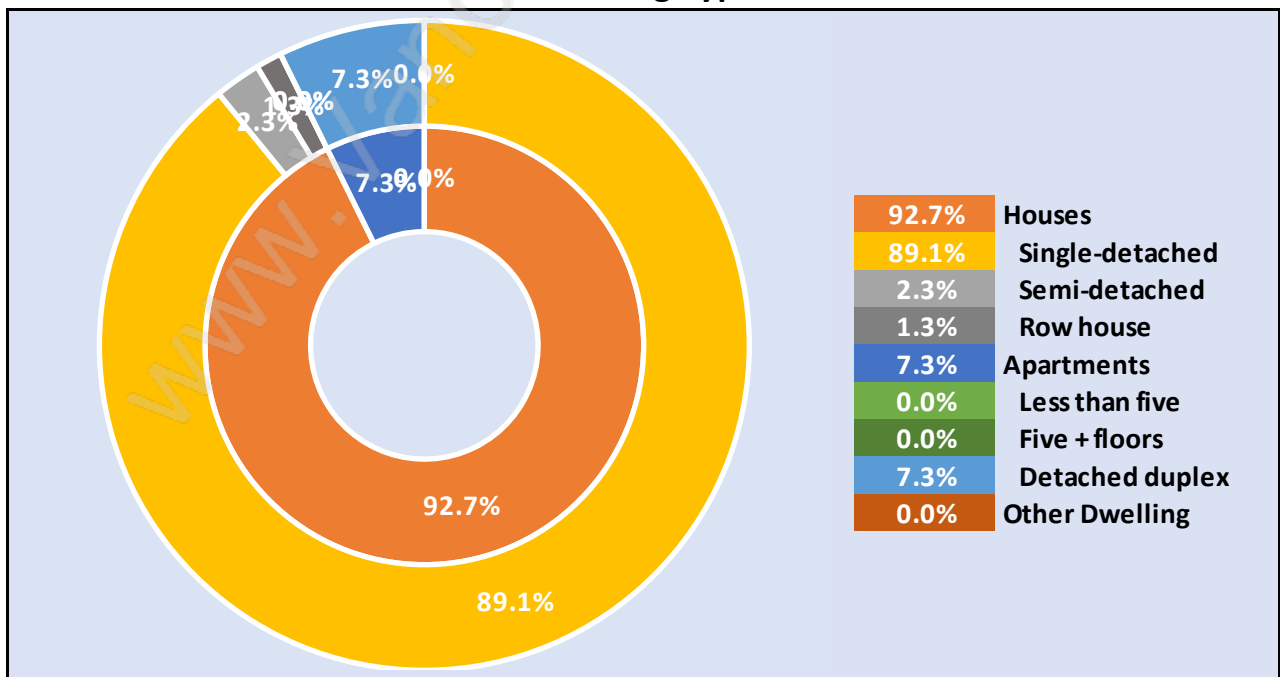

Glenmore

July 2018

Population Trends in Glenmore

Population by Age in Glenmore

Population Age 15+ by Income Status in Glenmore

Total Population Age 15 - 697

Households by Income in Glenmore

Total Number of Households - 279 / Average Household Income - \$122,269

Families in Glenmore

Average Persons per Family - 3.3

Children at Home in Glenmore

Total Number of Children at Home - 306

Family Structure in Glenmore

Total Number of Families - 245 / Average Persons per Family - 3.3

Households by Household Size in Glenmore

Total Number of Households - 279

Dwellings in Glenmore

Population Age 15+ in Glenmore

Labour Force by Occupation in Glenmore

Labour Force Participation in Glenmore

Travel To Work in (from) Glenmore

Occupied Dwellings by Structure Type in Glenmore

Dominant Bulding Type - Houses

Private Dwellings by Period of Construction in Glenmore

Dominant Period of Construction - Before 1960

Population by Religion in Glenmore