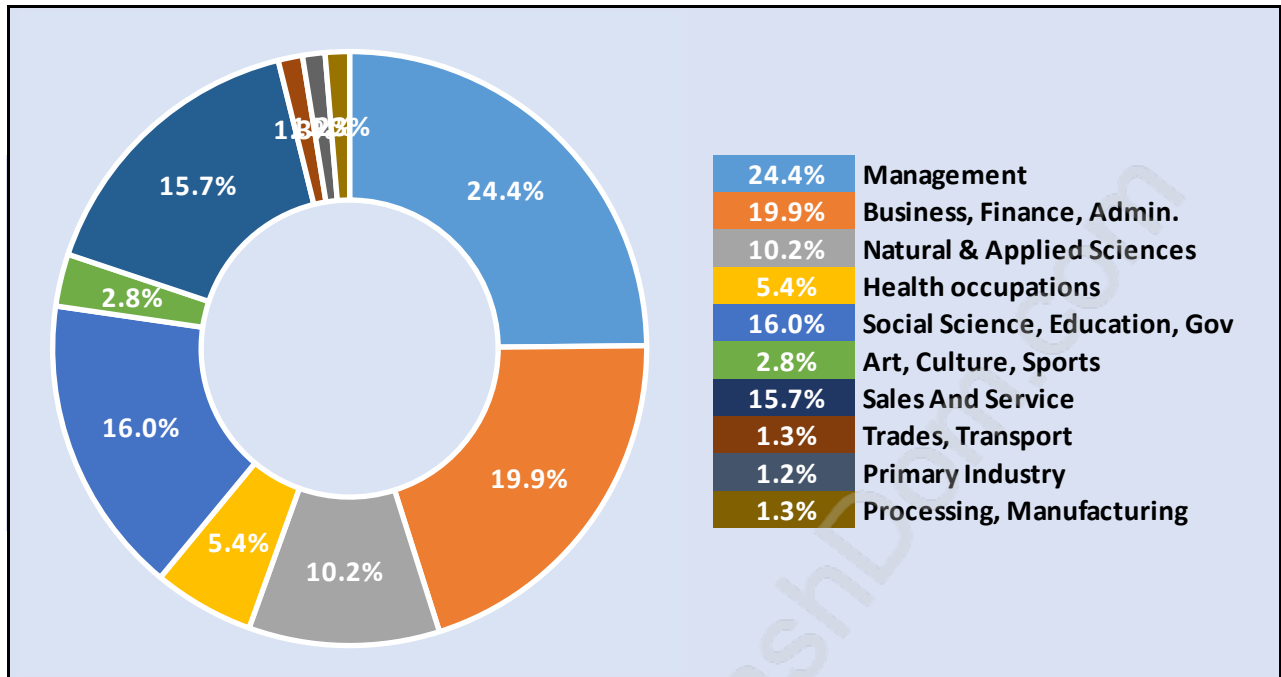

Households by Household Size in Glenmore

Total Number of Households - 279

Dwellings in Glenmore

Population Age 15+ in Glenmore

Labour Force by Occupation in Glenmore

Labour Force Participation in Glenmore

Travel To Work in (from) Glenmore