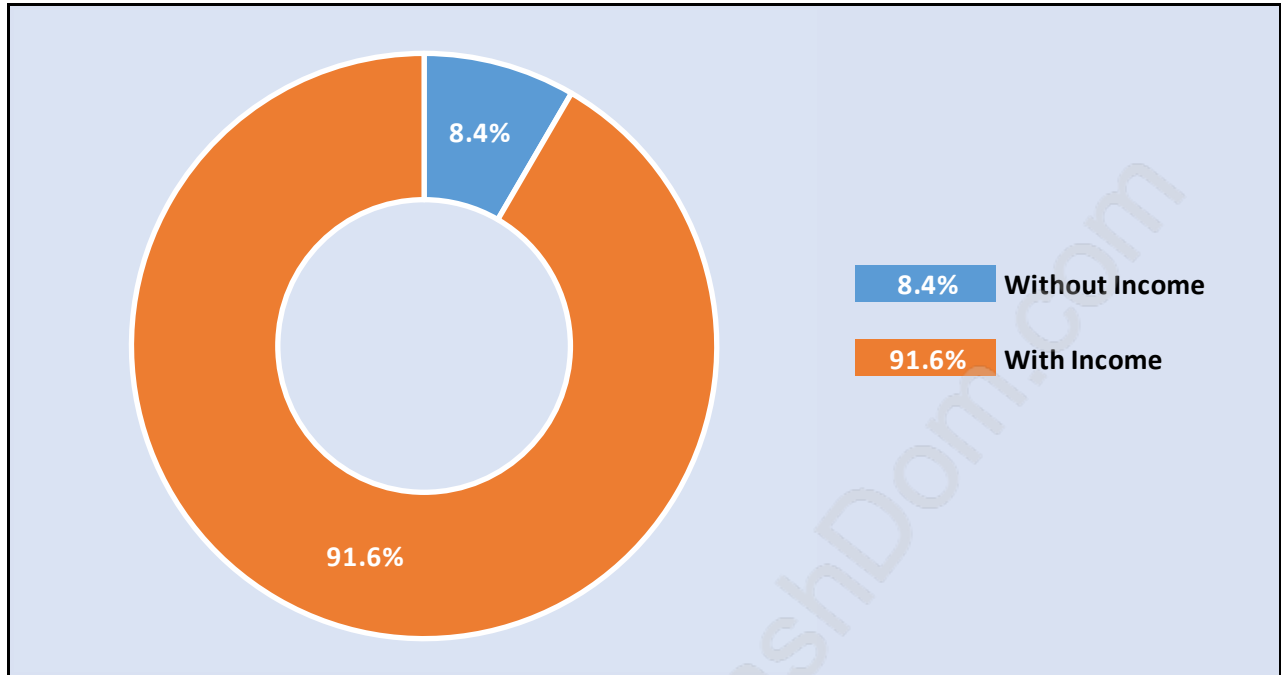

Glenmore

July 2018

Population Trends in Glenmore

Population by Age in Glenmore

Population Age 15+ by Income Status in Glenmore

Total Population Age 15 - 697

Households by Income in Glenmore

Total Number of Households - 279 / Average Household Income - \$122,269

Families in Glenmore

Average Persons per Family - 3.3

Children at Home in Glenmore

Total Number of Children at Home - 306

Family Structure in Glenmore

Total Number of Families - 245 / Average Persons per Family - 3.3