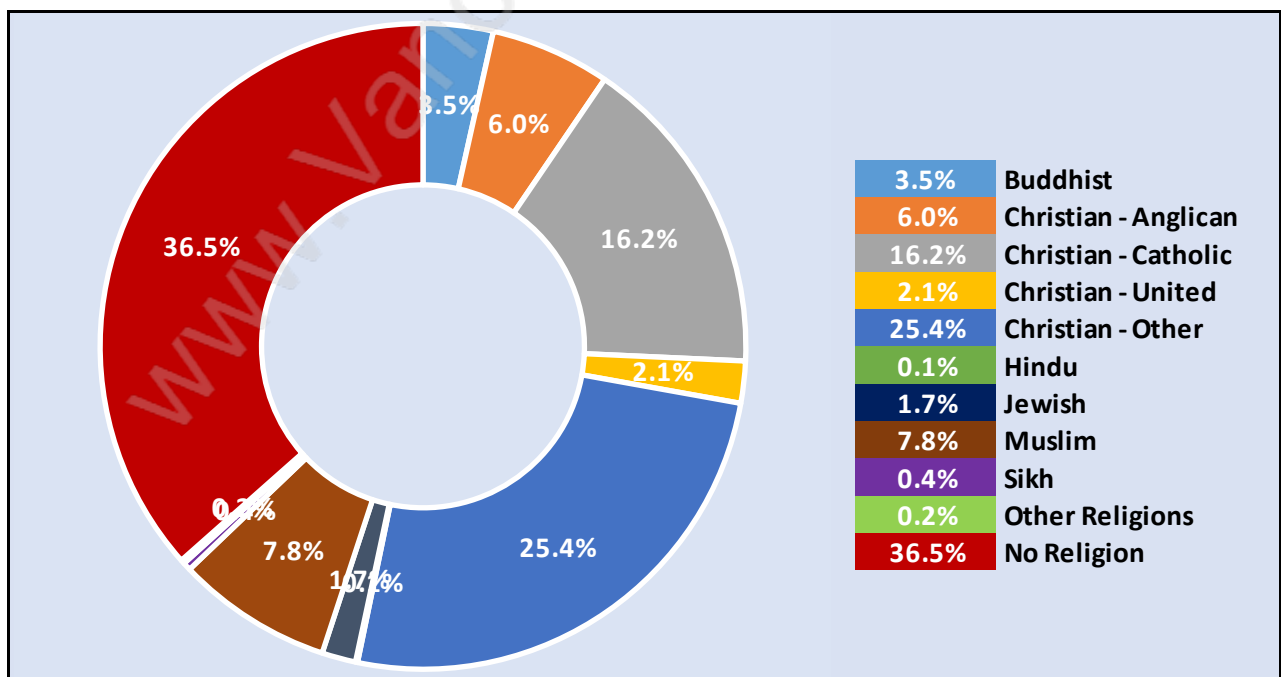

Households by Household Size in Glenmore

Total Number of Households - 279

Dwellings in Glenmore

Population Age 15+ in Glenmore

Labour Force by Occupation in Glenmore

Labour Force Participation in Glenmore

Travel To Work in (from) Glenmore

Occupied Dwellings by Structure Type in Glenmore

Dominant Bulding Type - Houses

Private Dwellings by Period of Construction in Glenmore

Dominant Period of Construction - Before 1960

Population by Religion in Glenmore

Population by Home Languages in Glenmore