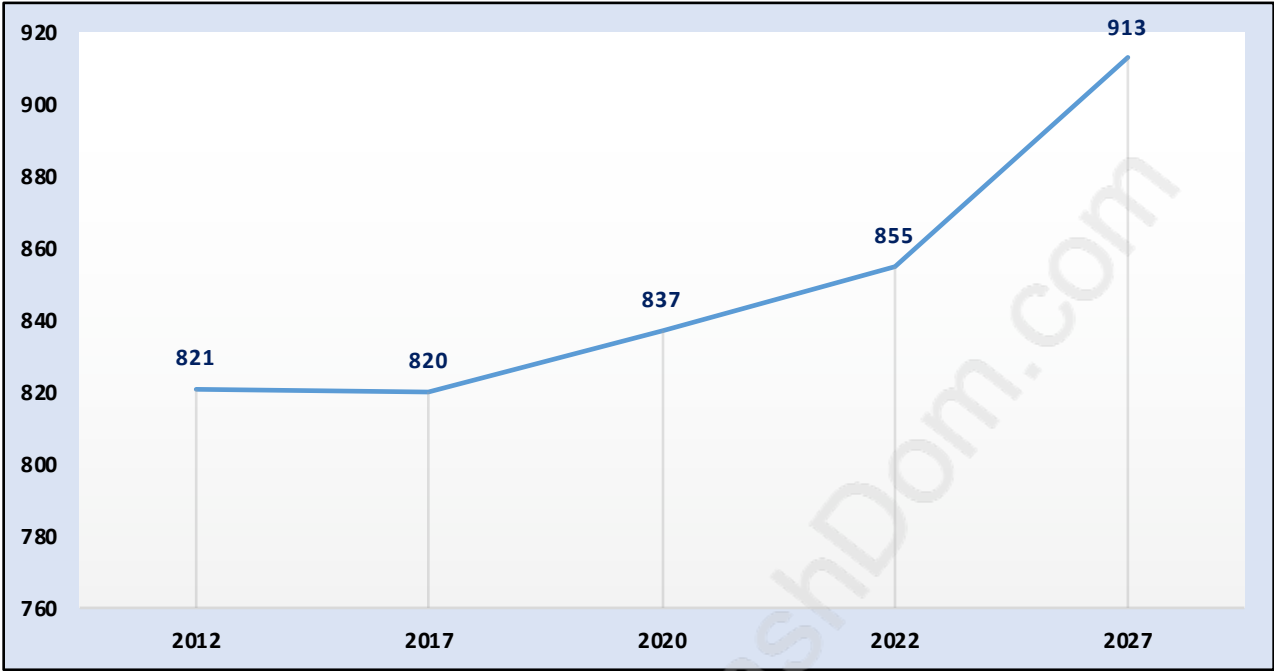

Glenmore

July 2018

Population Trends in Glenmore

Population by Age in Glenmore

Population Age 15+ by Income Status in Glenmore

Total Population Age 15 - 697

Households by Income in Glenmore

Total Number of Households - 279 / Average Household Income - \$122,269

Families in Glenmore

Average Persons per Family - 3.3

Children at Home in Glenmore

Total Number of Children at Home - 306

Family Structure in Glenmore

Total Number of Families - 245 / Average Persons per Family - 3.3