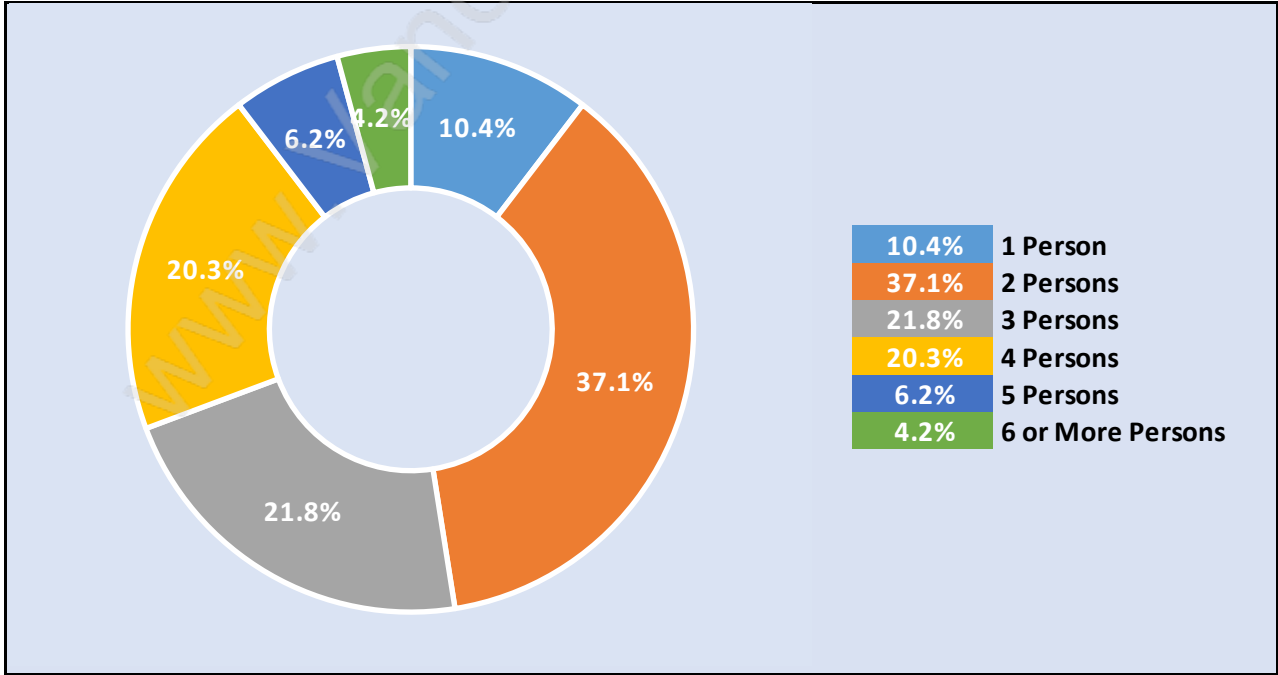

Glenmore

July 2018

Population Trends in Glenmore

Population by Age in Glenmore

Population Age 15+ by Income Status in Glenmore

Total Population Age 15 - 697

Households by Income in Glenmore

Total Number of Households - 279 / Average Household Income - \$122,269

Families in Glenmore

Average Persons per Family - 3.3

Children at Home in Glenmore

Total Number of Children at Home - 306

Family Structure in Glenmore

Total Number of Families - 245 / Average Persons per Family - 3.3

Households by Household Size in Glenmore

Total Number of Households - 279

Dwellings in Glenmore

Population Age 15+ in Glenmore

Labour Force by Occupation in Glenmore

Labour Force Participation in Glenmore

Travel To Work in (from) Glenmore