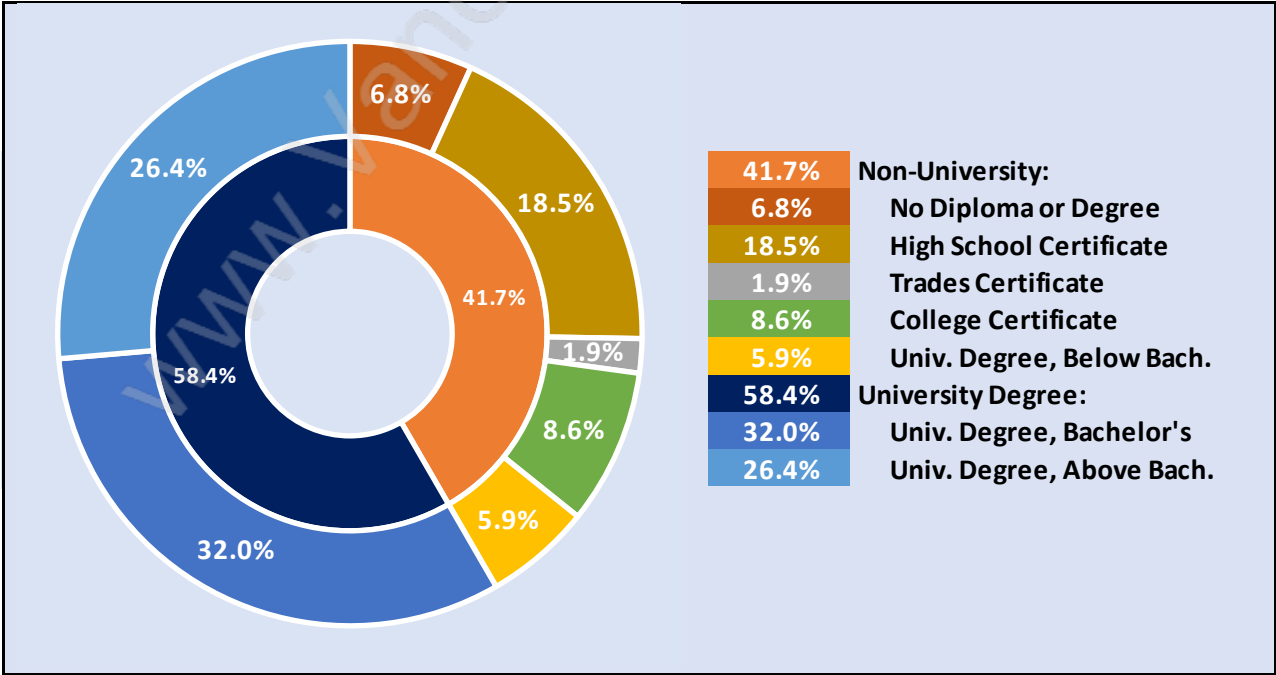

Households by Household Size in Glenmore

Total Number of Households - 279

Dwellings in Glenmore

Population Age 15+ in Glenmore

Labour Force by Occupation in Glenmore

Labour Force Participation in Glenmore

Travel To Work in (from) Glenmore