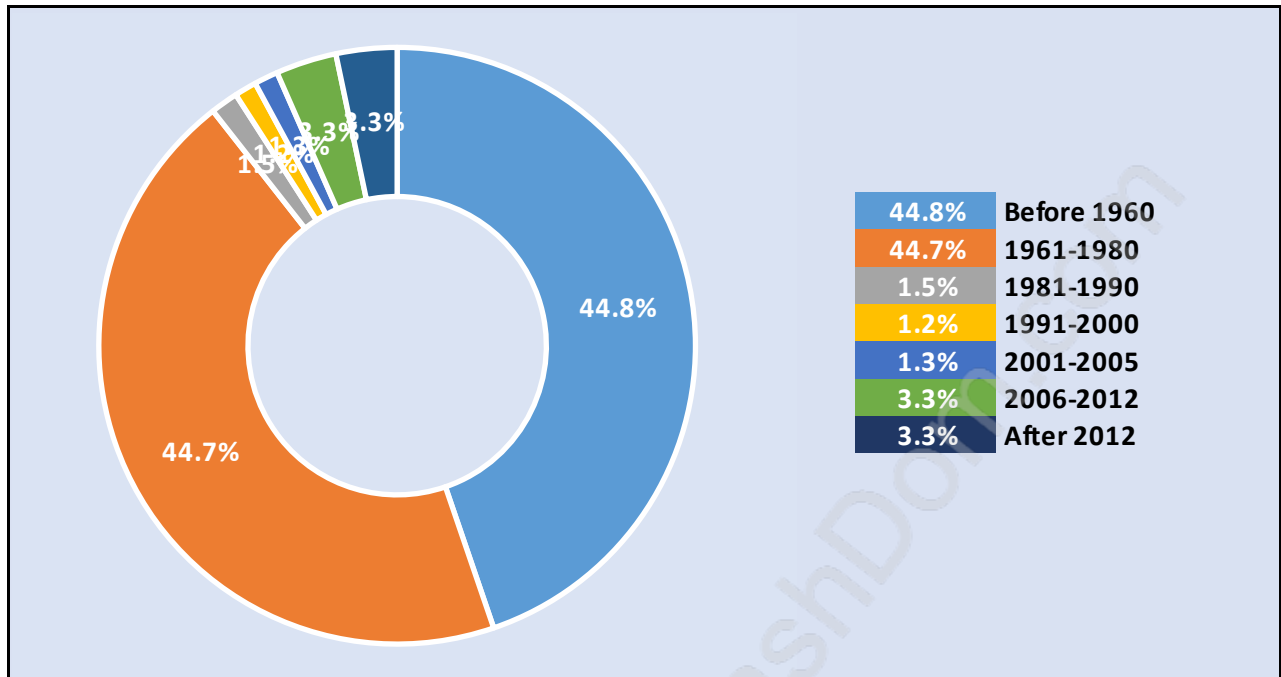

Glenmore

July 2018

Population Trends in Glenmore

Population by Age in Glenmore

Population Age 15+ by Income Status in Glenmore

Total Population Age 15 - 697

Households by Income in Glenmore

Total Number of Households - 279 / Average Household Income - \$122,269

Households by Household Size in Glenmore

Total Number of Households - 279

Dwellings in Glenmore

Population Age 15+ in Glenmore

Labour Force by Occupation in Glenmore

Labour Force Participation in Glenmore

Travel To Work in (from) Glenmore

Occupied Dwellings by Structure Type in Glenmore

Dominant Bulding Type - Houses

Private Dwellings by Period of Construction in Glenmore

Dominant Period of Construction - Before 1960

Population by Religion in Glenmore