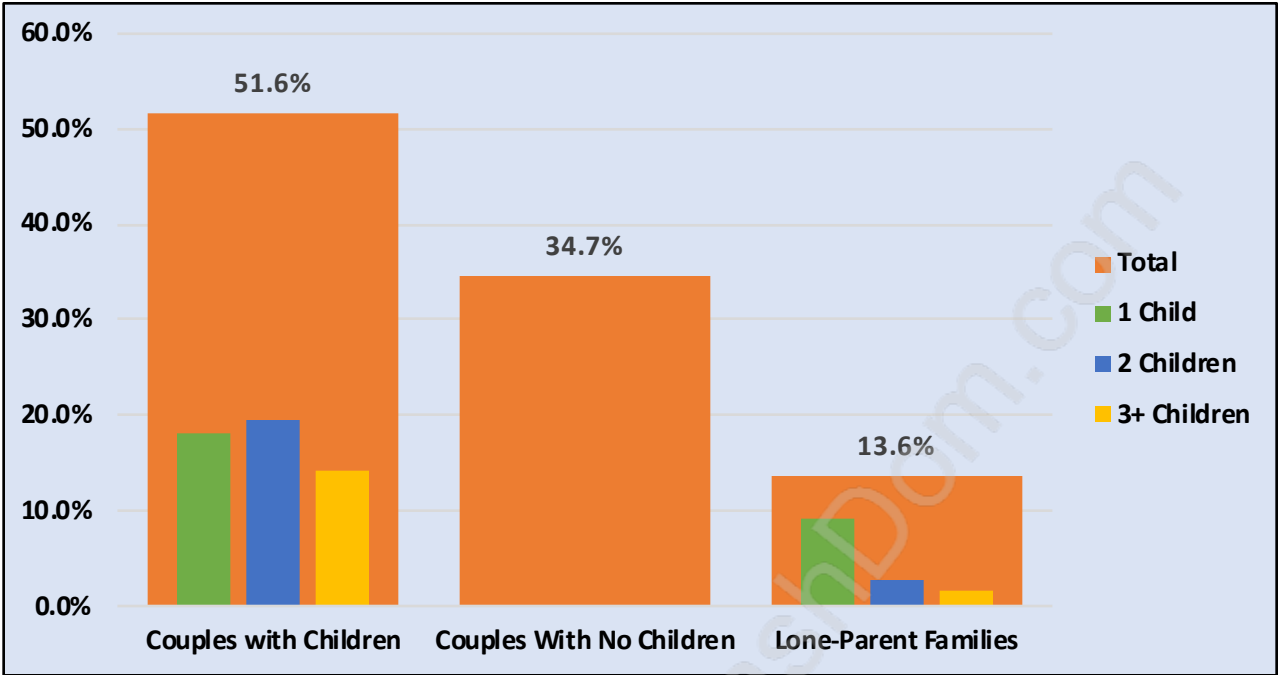

Glenmore

July 2018

Population Trends in Glenmore

Population by Age in Glenmore

Population Age 15+ by Income Status in Glenmore

Total Population Age 15 - 697

Households by Income in Glenmore

Total Number of Households - 279 / Average Household Income - \$122,269

Families in Glenmore

Average Persons per Family - 3.3

Children at Home in Glenmore

Total Number of Children at Home - 306

Family Structure in Glenmore

Total Number of Families - 245 / Average Persons per Family - 3.3

Households by Household Size in Glenmore

Total Number of Households - 279

Dwellings in Glenmore

Population Age 15+ in Glenmore

Labour Force by Occupation in Glenmore

Labour Force Participation in Glenmore

Travel To Work in (from) Glenmore