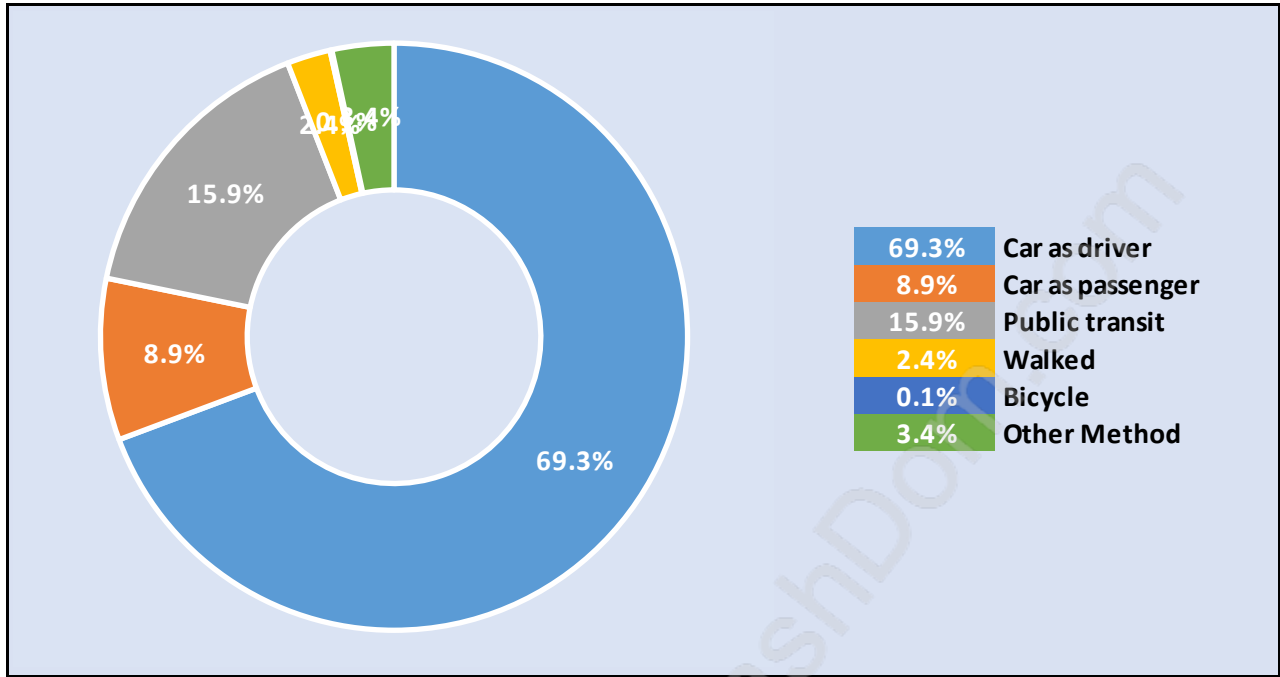

Households by Household Size in Glenmore

Total Number of Households - 279

Dwellings in Glenmore

Population Age 15+ in Glenmore

Labour Force by Occupation in Glenmore

Labour Force Participation in Glenmore

Travel To Work in (from) Glenmore