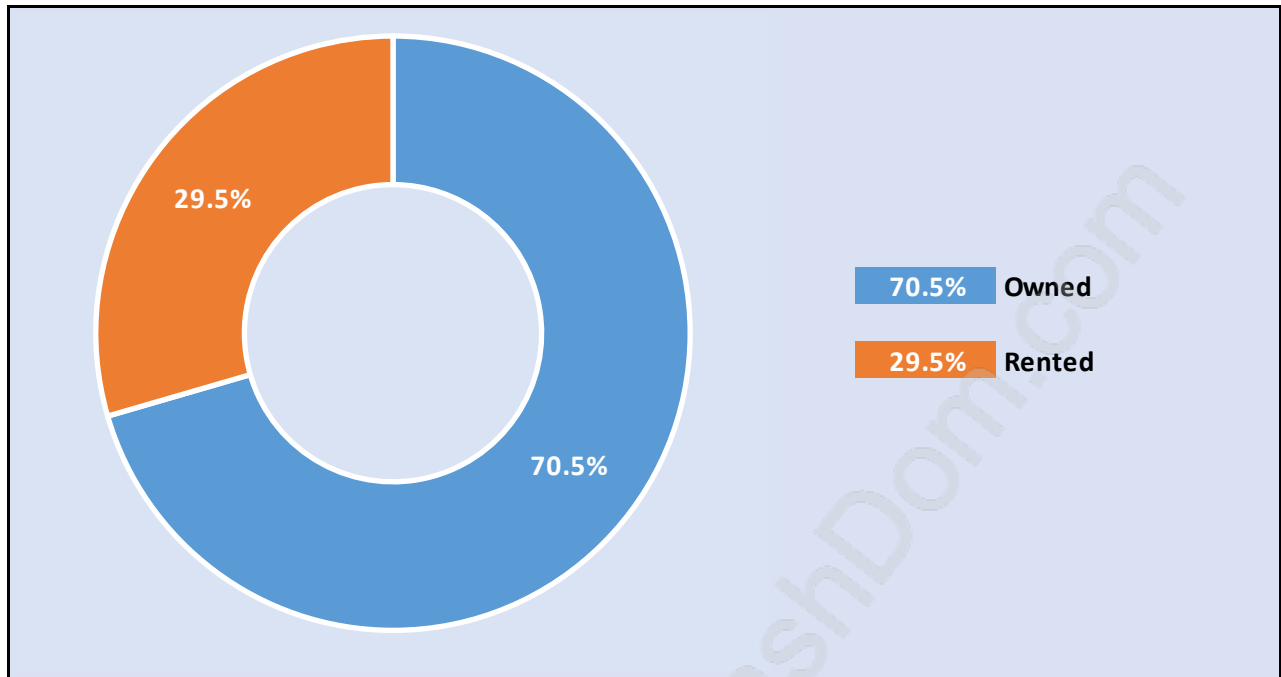

Dwellings in Glenwood