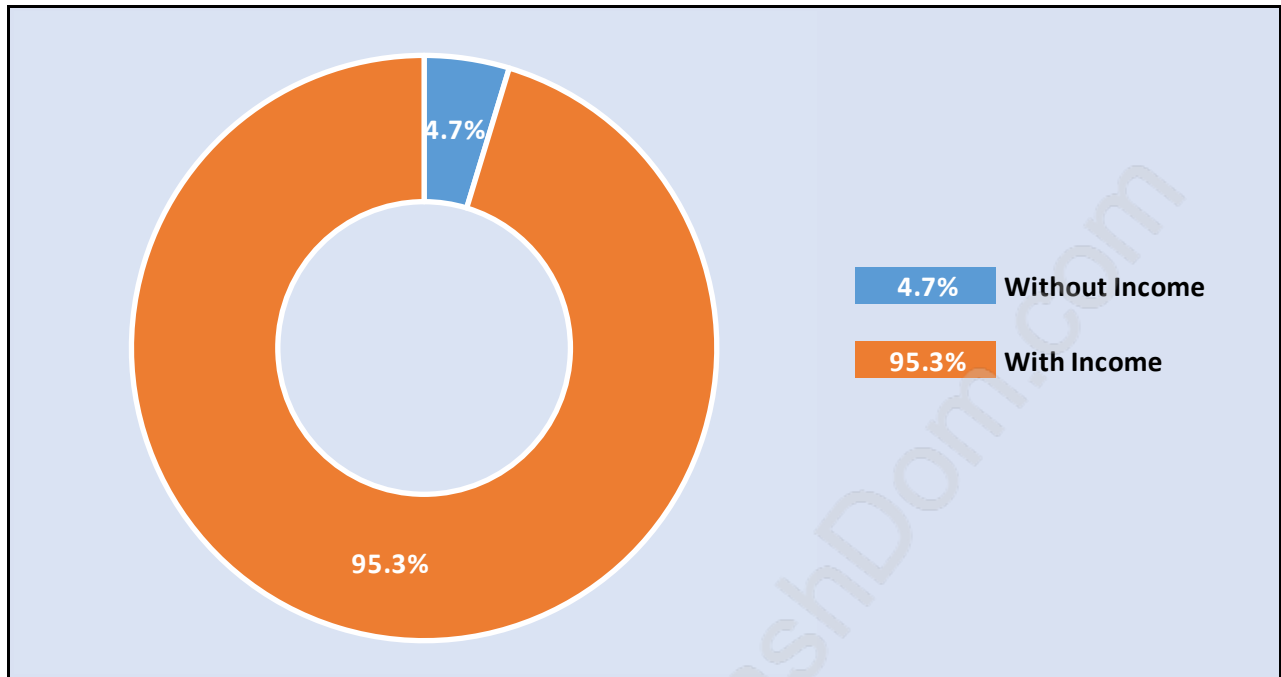

## Population Trends in Glenwood

## Population by Age in Glenwood

## Population Age 15+ by Income Status in Glenwood

Total Population Age 15 - 9,431