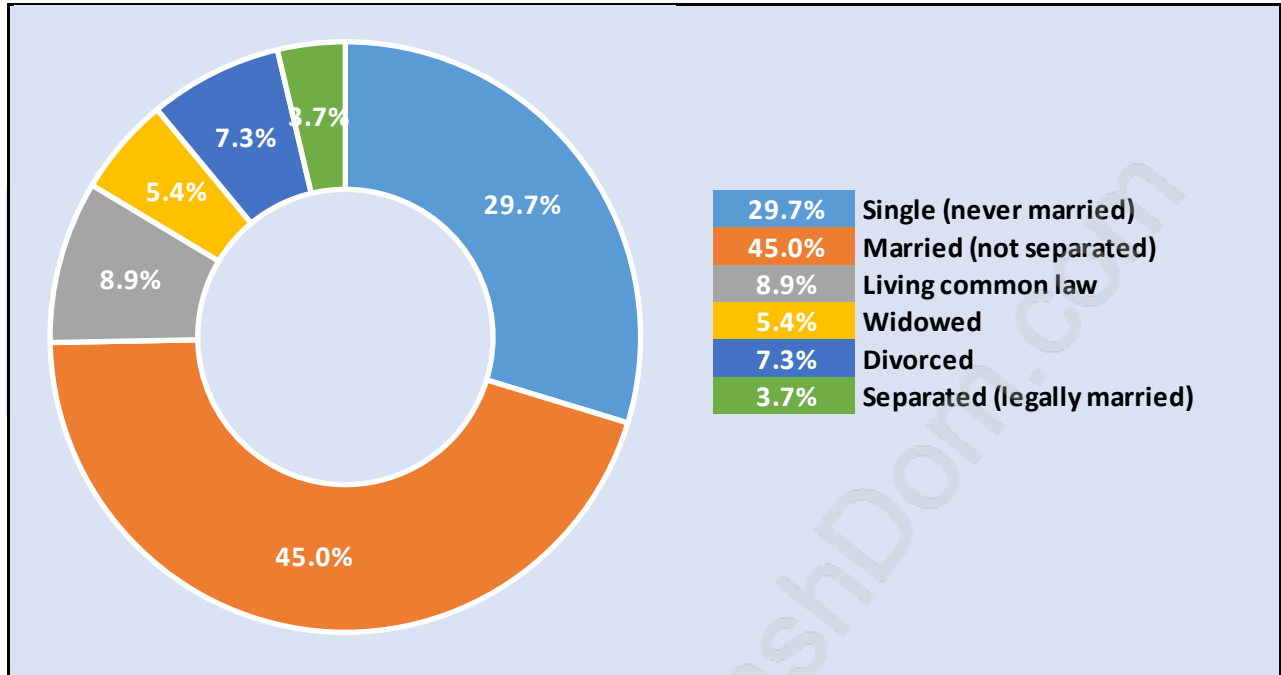

Families in Glenwood

Average Persons per Family - 3