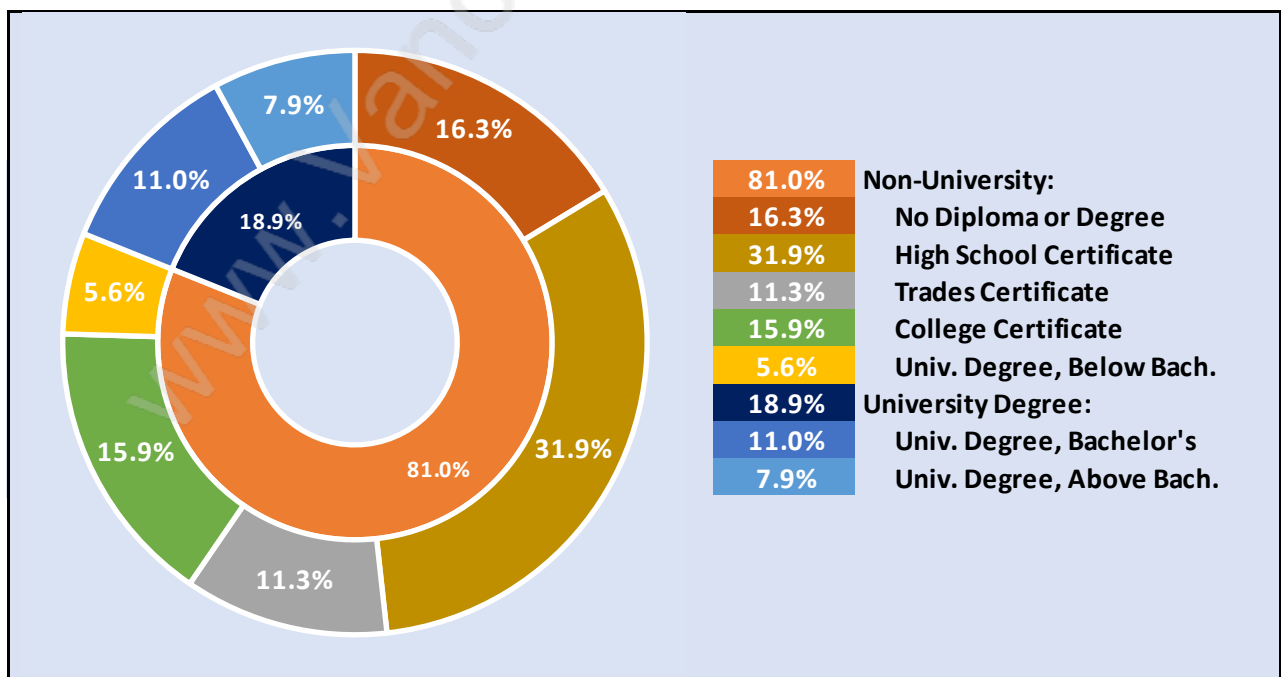

## Households by Household Size in Glenwood

Total Number of Households - 4,206

## Population Age 15+ in Glenwood