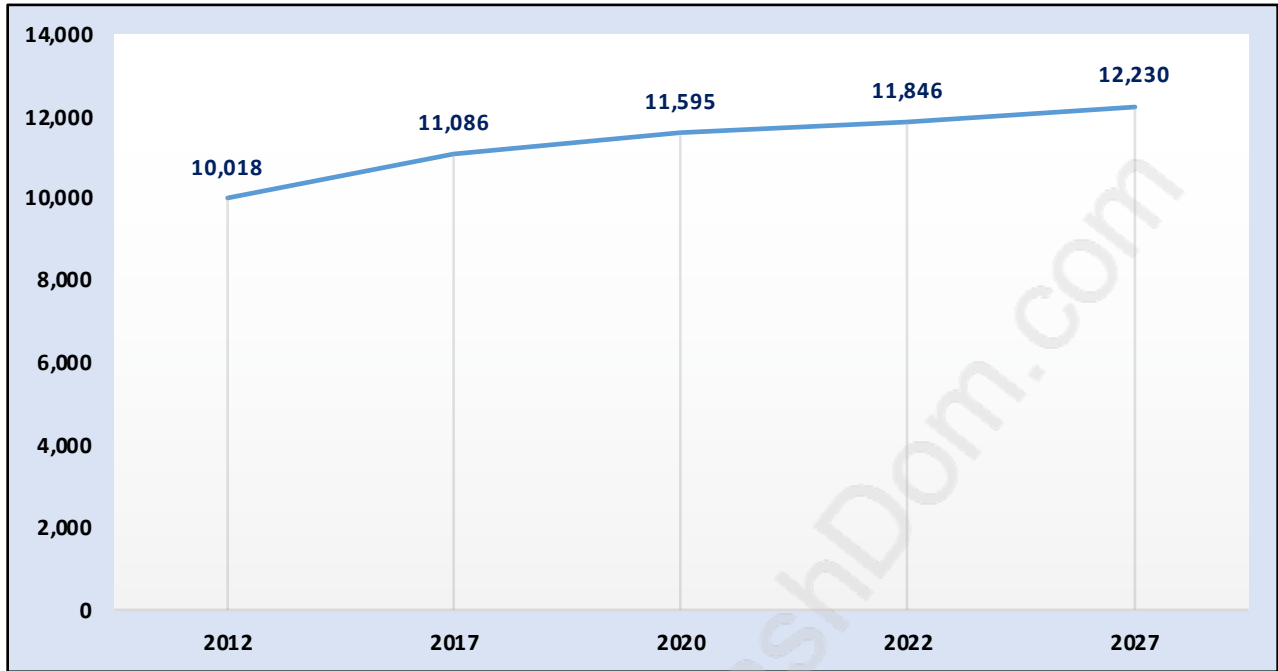

## Population Trends in Glenwood

## Population by Age in Glenwood

## Population Age 15+ by Income Status in Glenwood

Total Population Age 15 - 9,431

### Dominant Period of Construction - 1961-1980