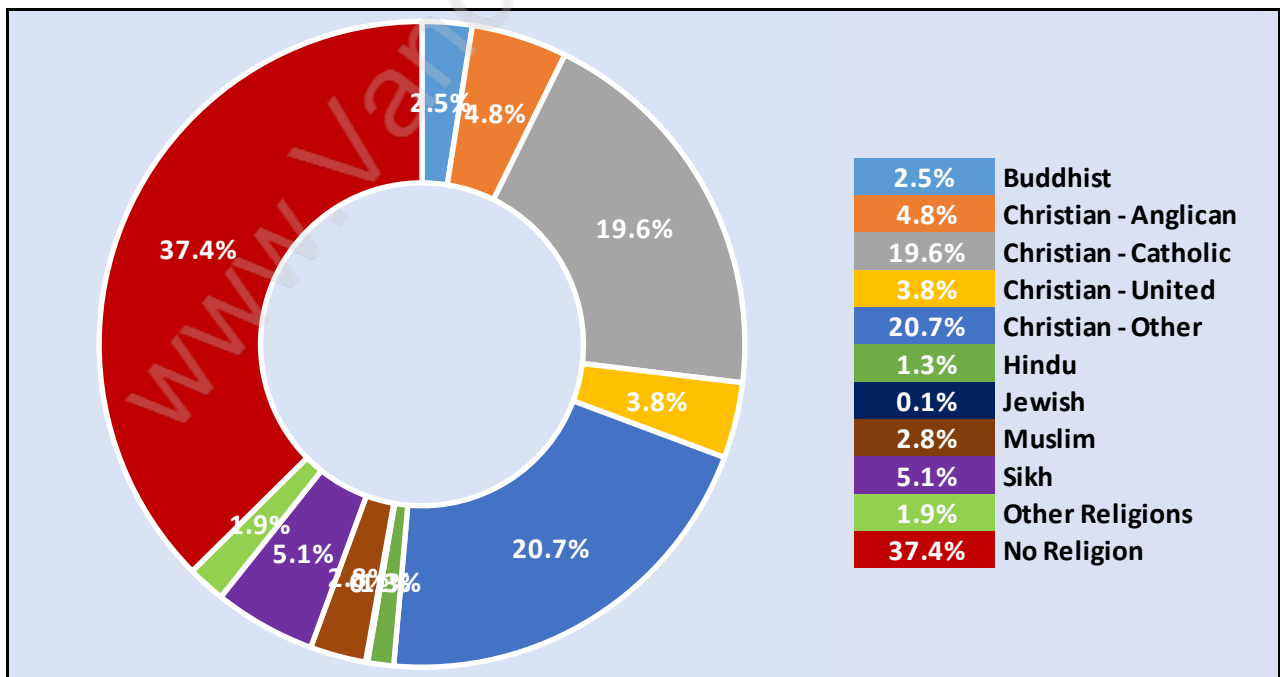

Population by Religion in Glenwood