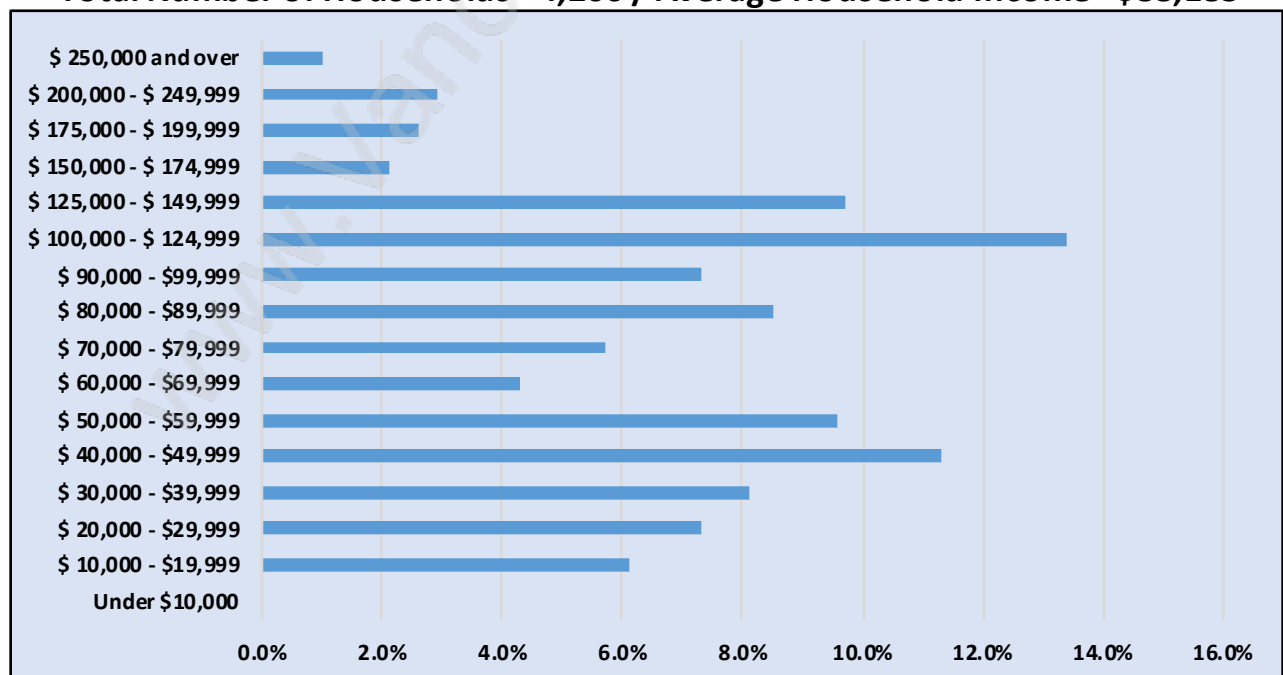

Households by Income in Glenwood

Total Number of Households - 4,206 / Average Household Income - $88,185