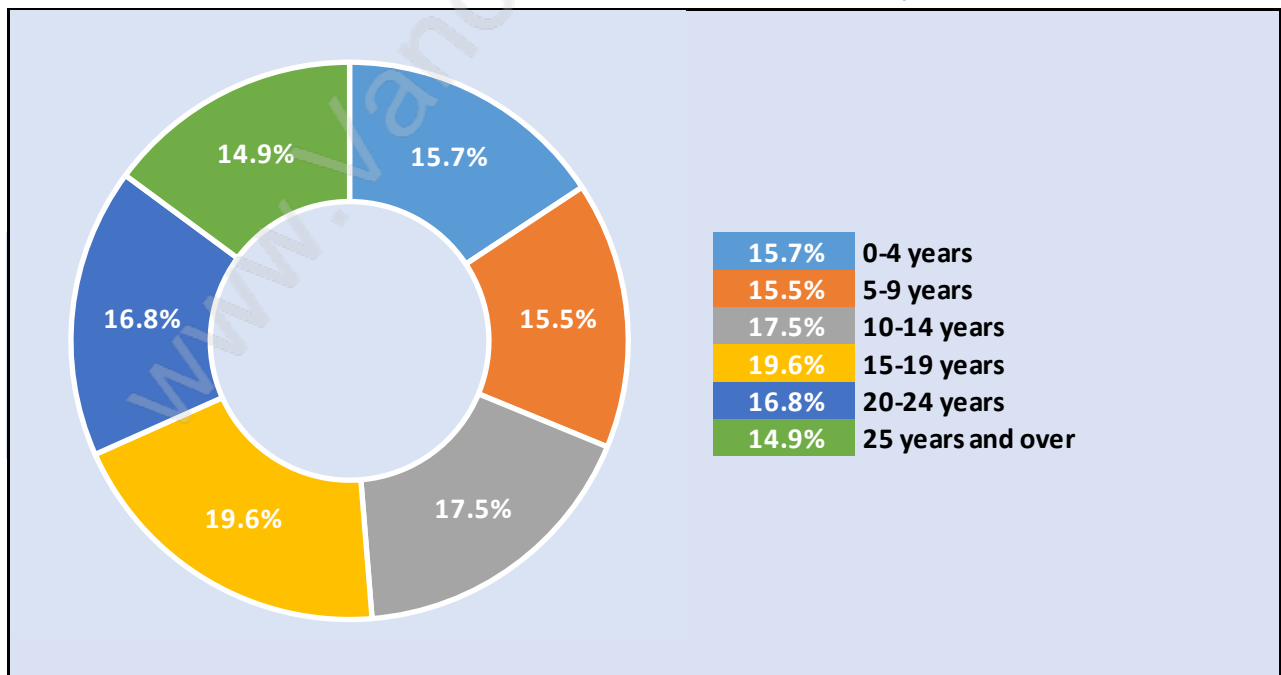

Children at Home in Glenwood

Total Number of Children at Home - 3,334