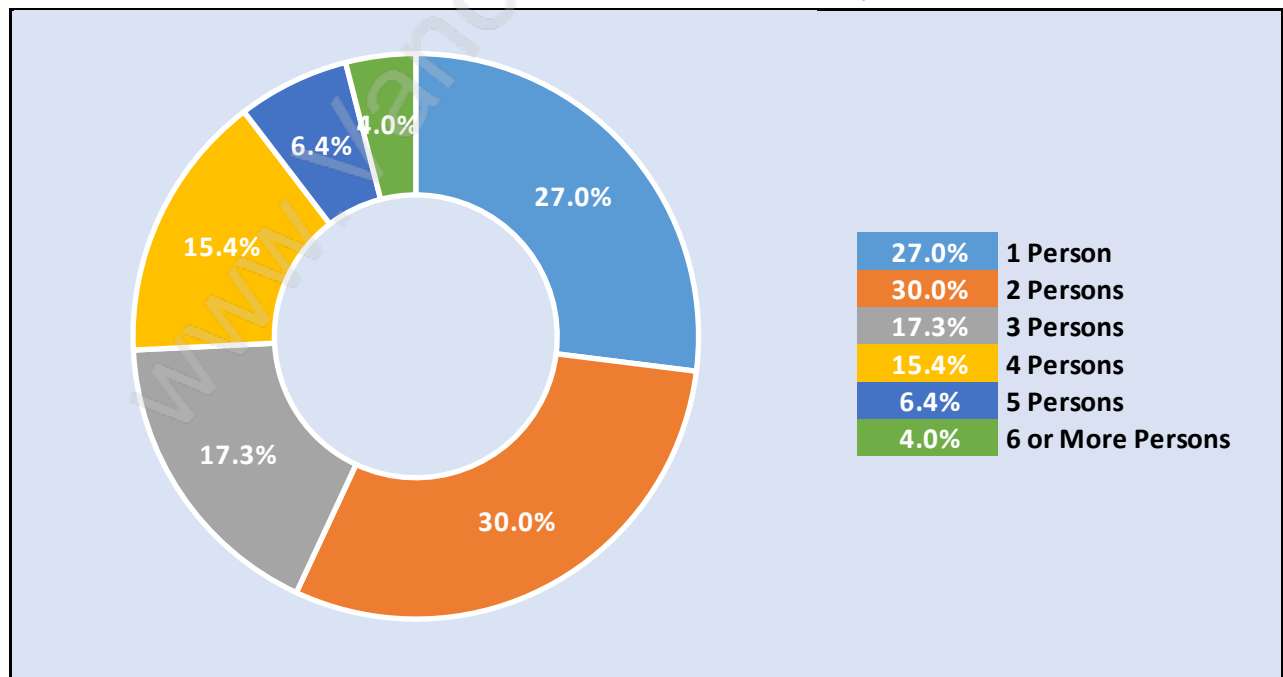

Households by Household Size in Glenwood

Total Number of Households - 4,206