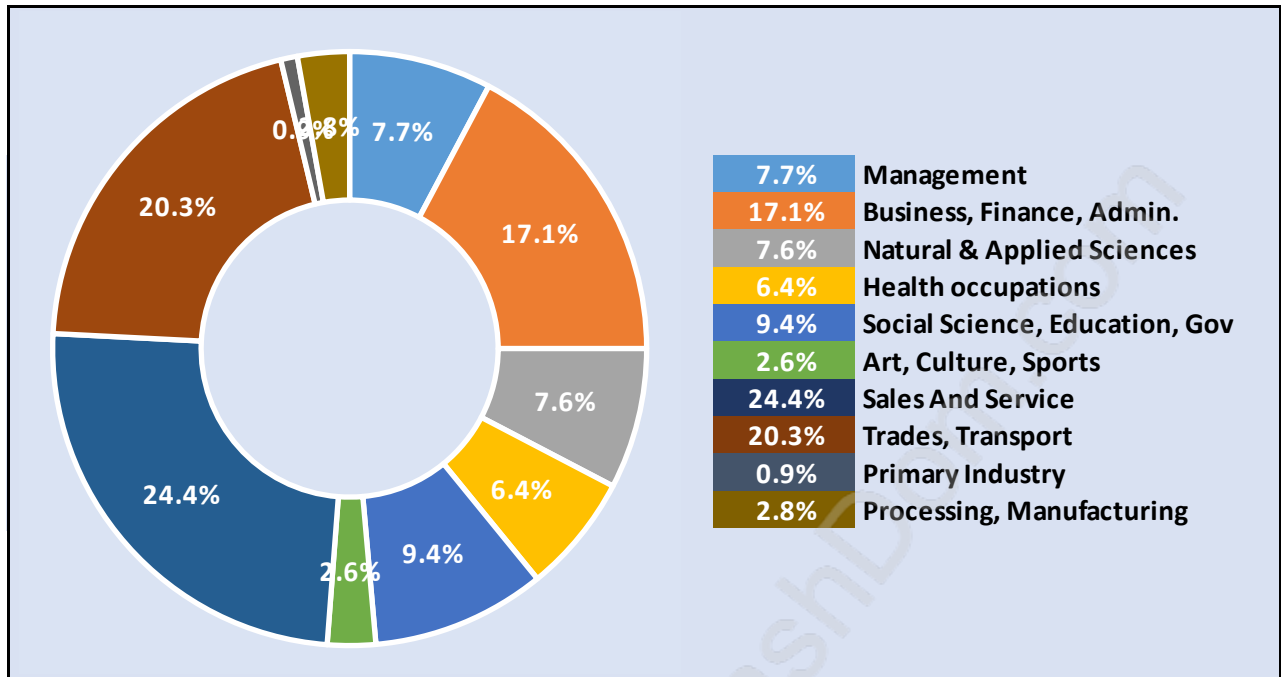

Labour Force by Occupation in Glenwood