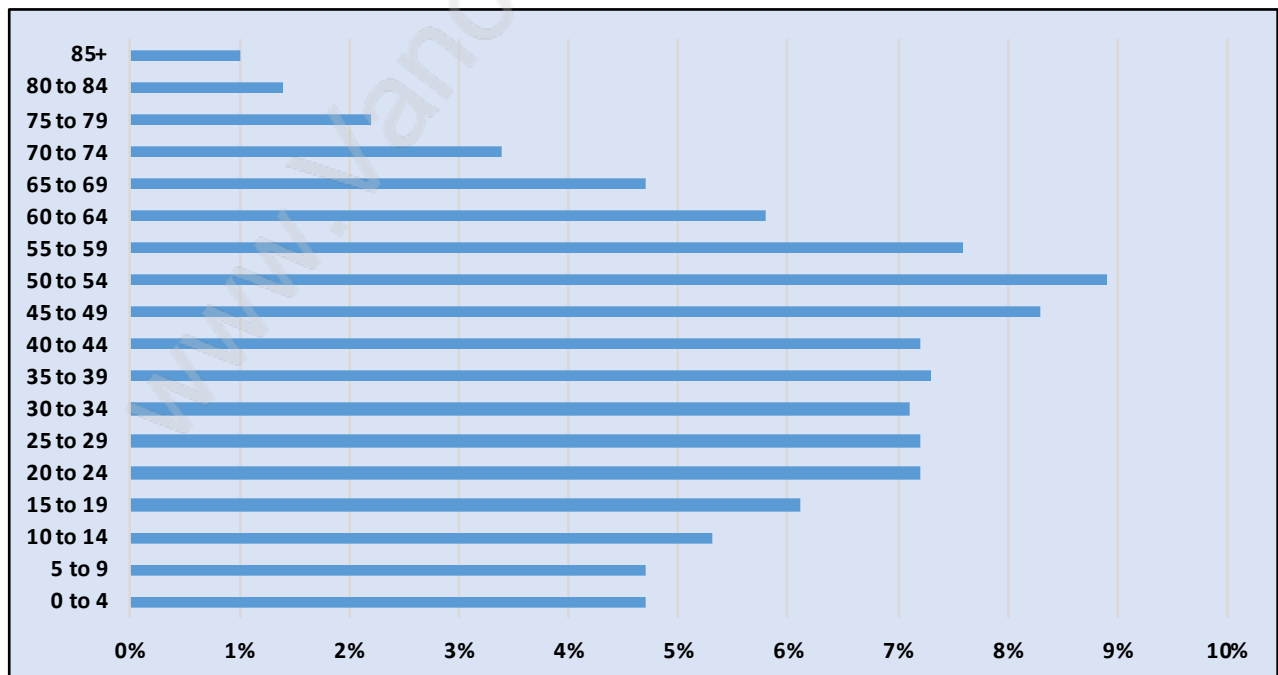

## Population Trends in Glenwood

## Population by Age in Glenwood

## Population Age 15+ by Income Status in Glenwood

Total Population Age 15 - 9,431