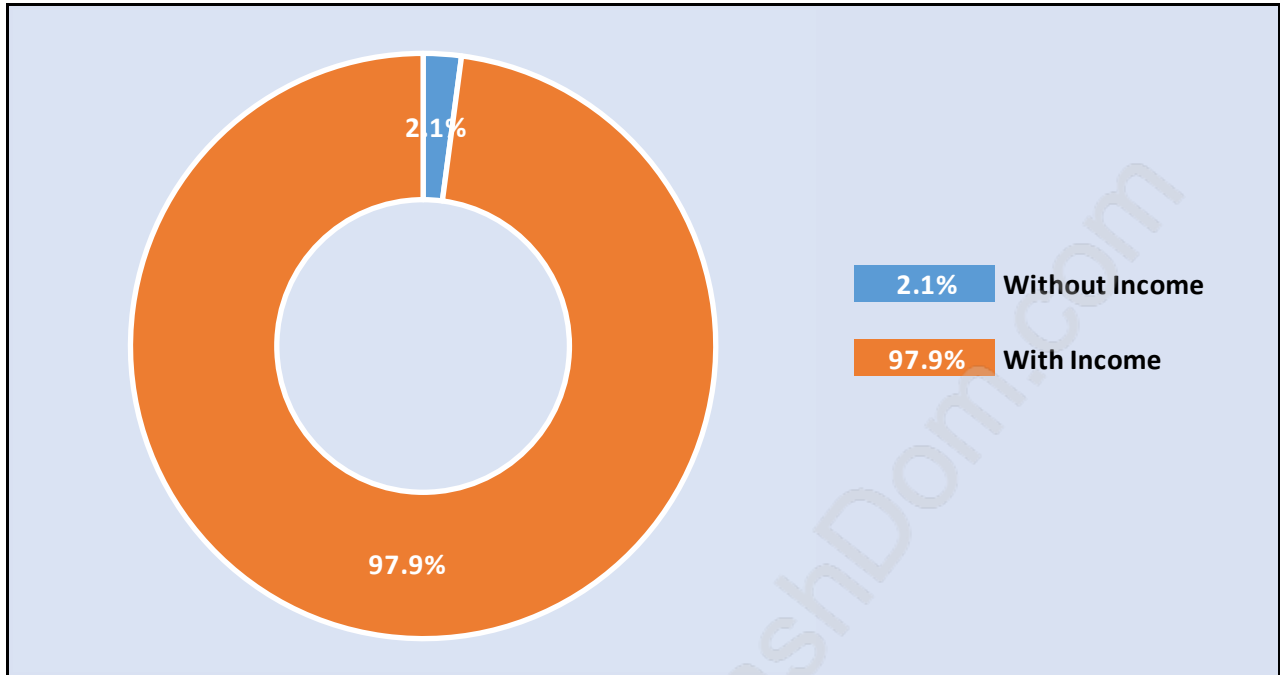

## Population Trends in Grandview

## Population by Age in Grandview

## Population Age 15+ by Income Status in Grandview

Total Population Age 15 - 22,416