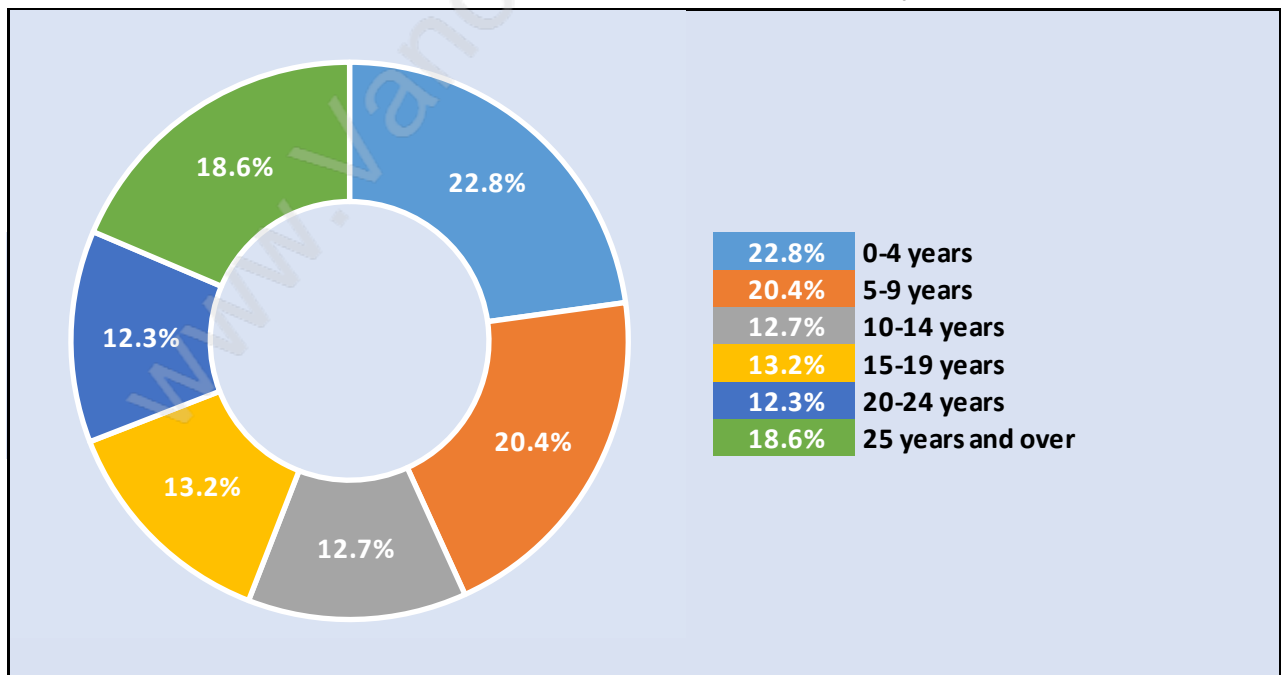

Children at Home in Grandview

Total Number of Children at Home - 5,198