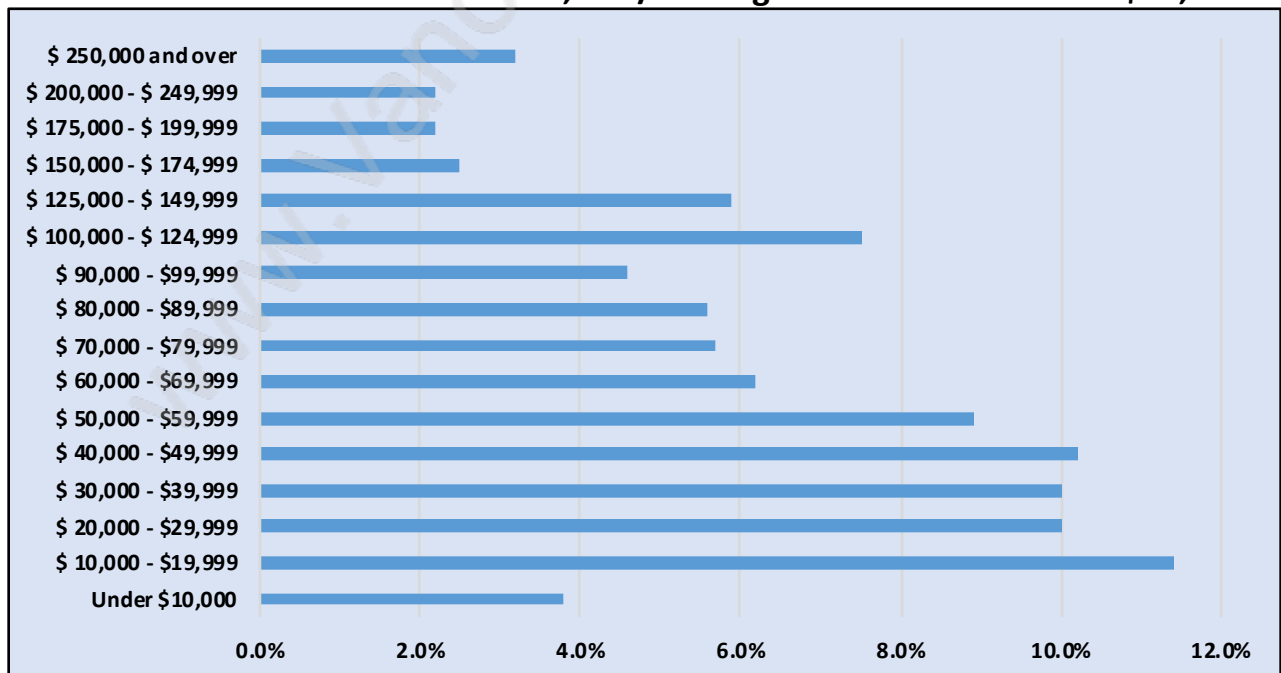

Households by Income in Grandview

Total Number of Households - 11,640 / Average Household Income - $80,302