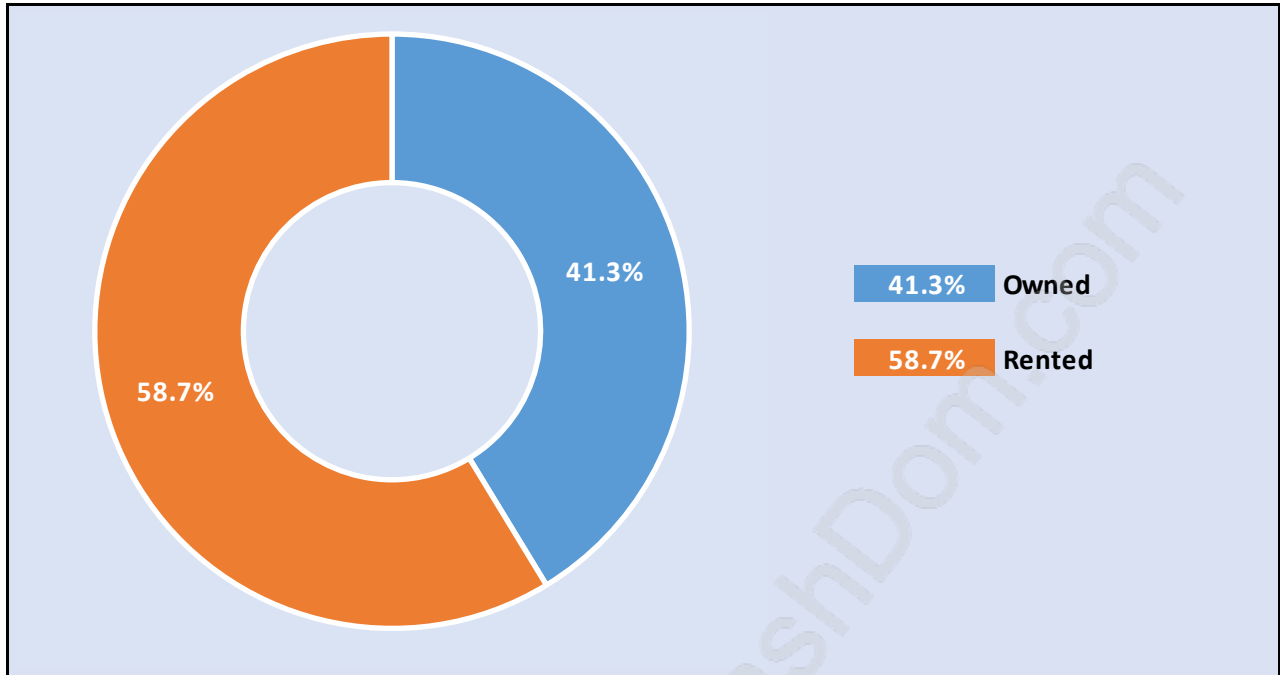

Dwellings in Grandview