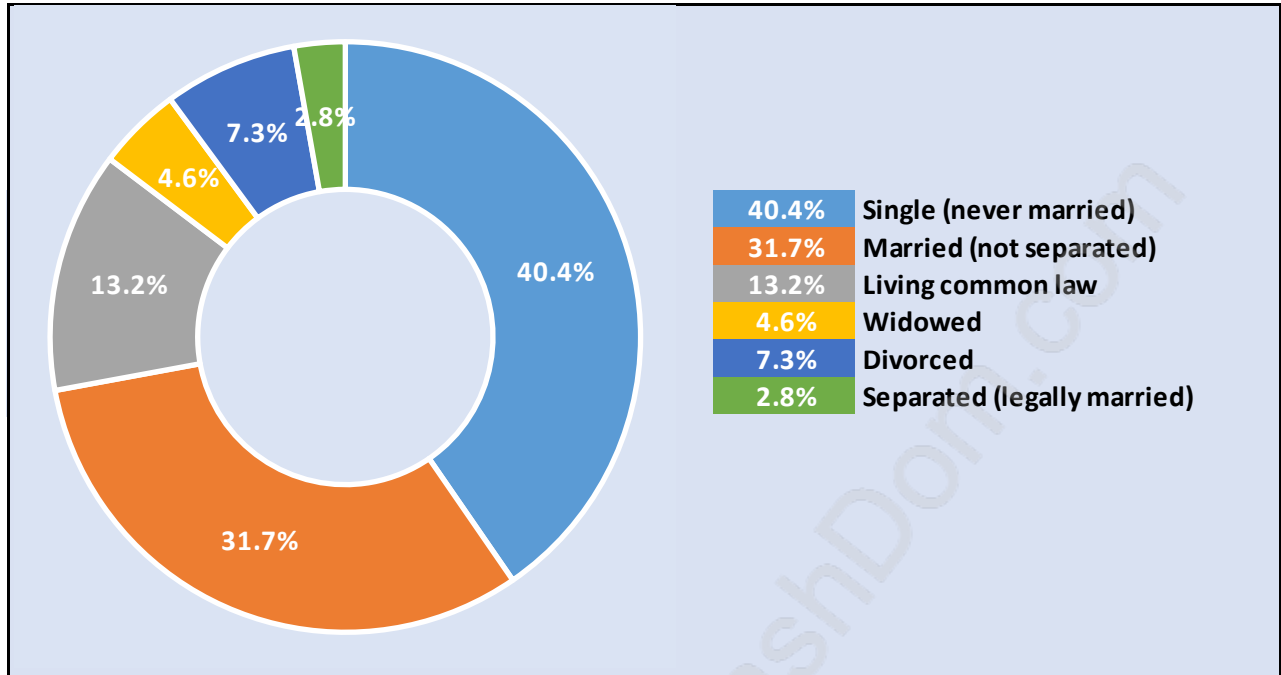

Families in Grandview

Average Persons per Family - 2.7