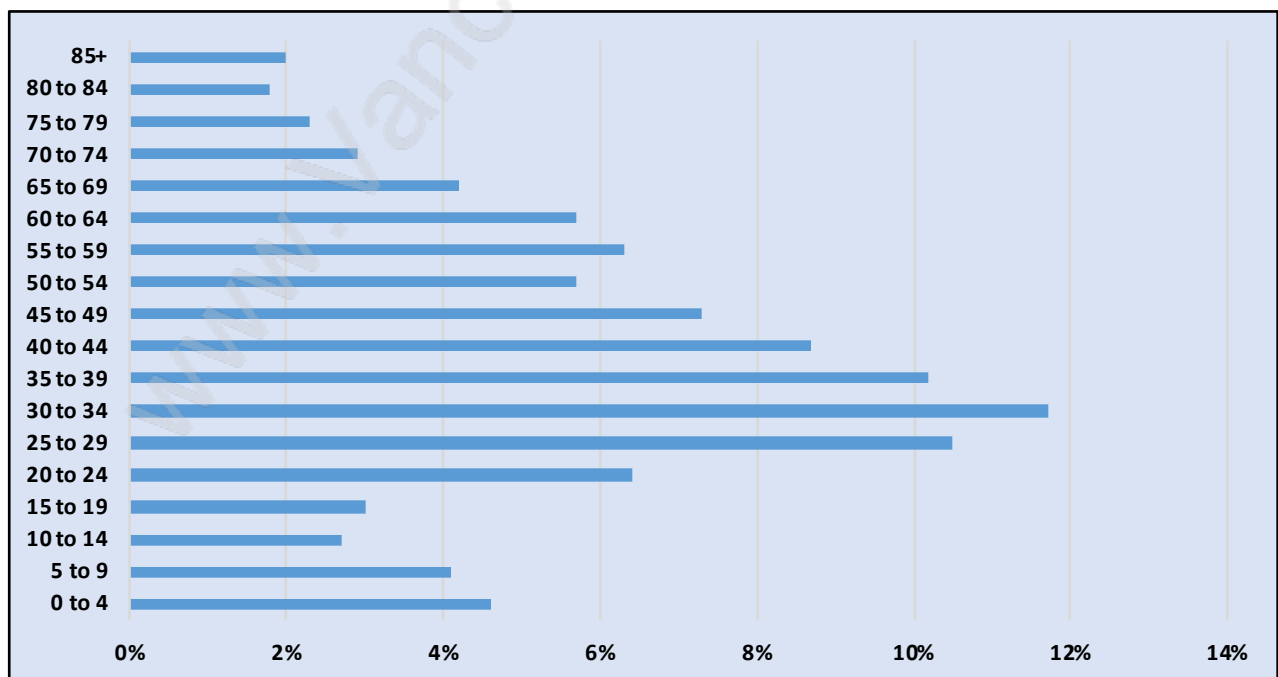

## Population Trends in Grandview

## Population by Age in Grandview

## Population Age 15+ by Income Status in Grandview

Total Population Age 15 - 22,416