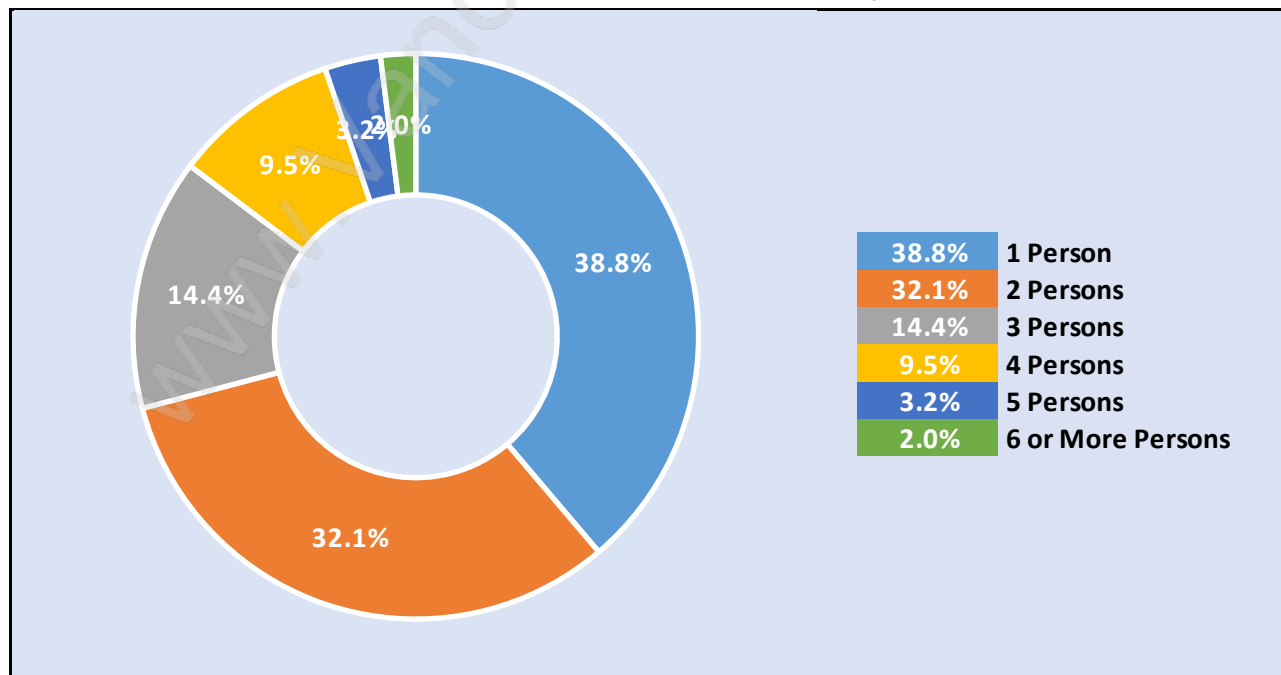

Households by Household Size in Grandview

Total Number of Households - 11,640