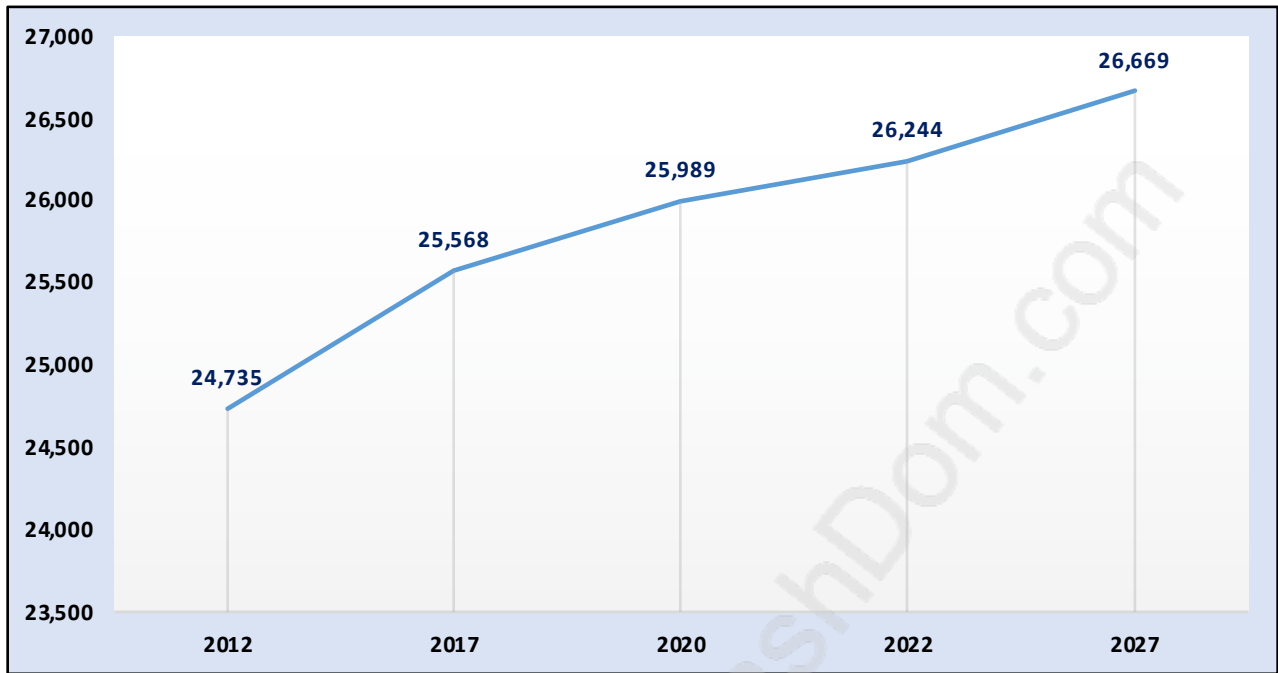

## Population Trends in Grandview

## Population by Age in Grandview

## Population Age 15+ by Income Status in Grandview

Total Population Age 15 - 22,416