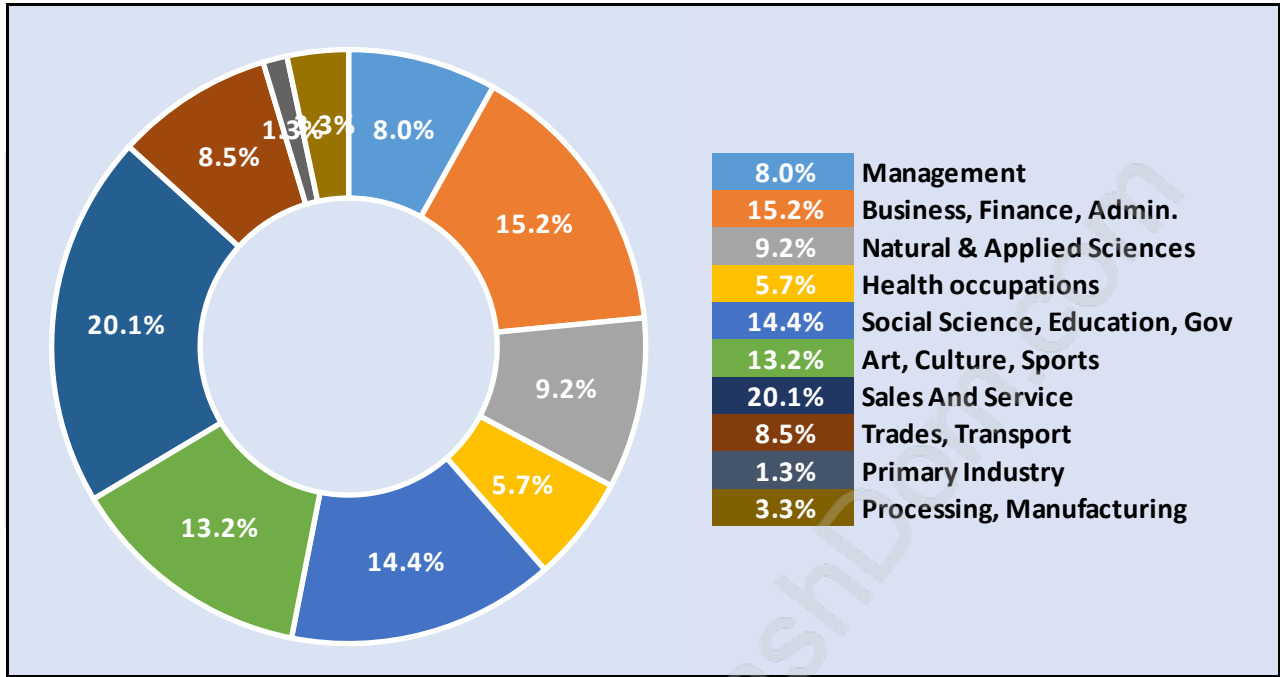

Labour Force by Occupation in Grandview