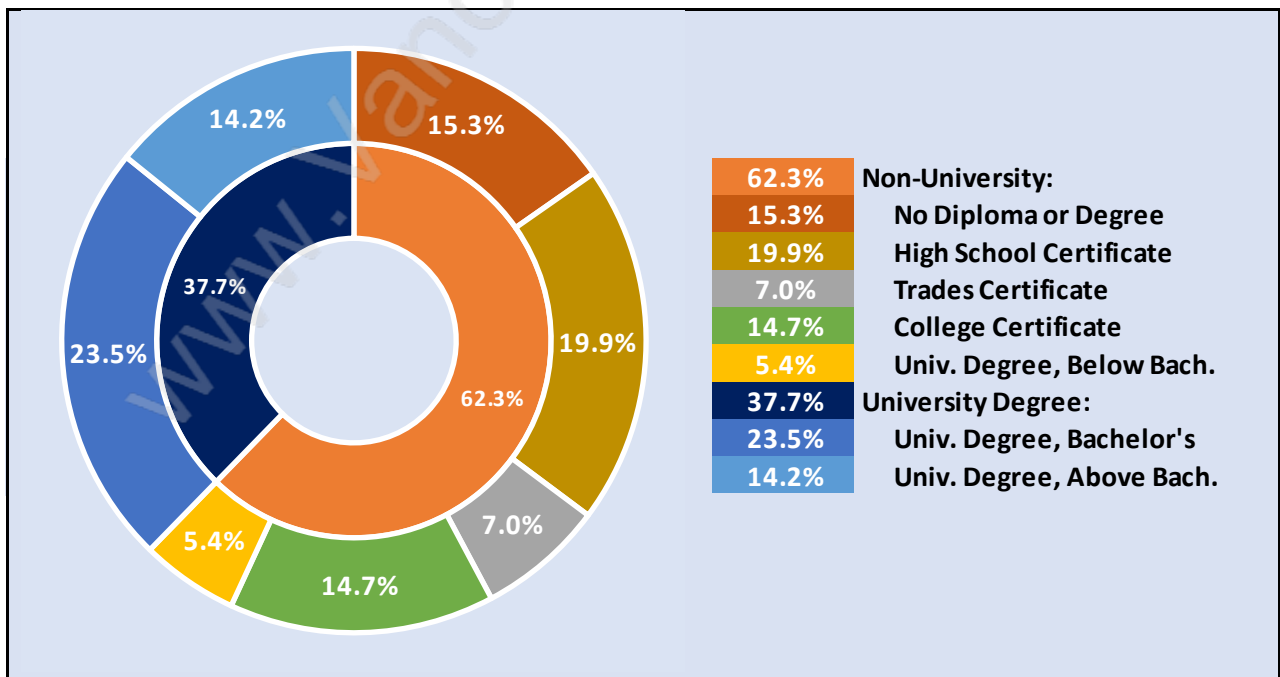

Population Age 15+ in Grandview