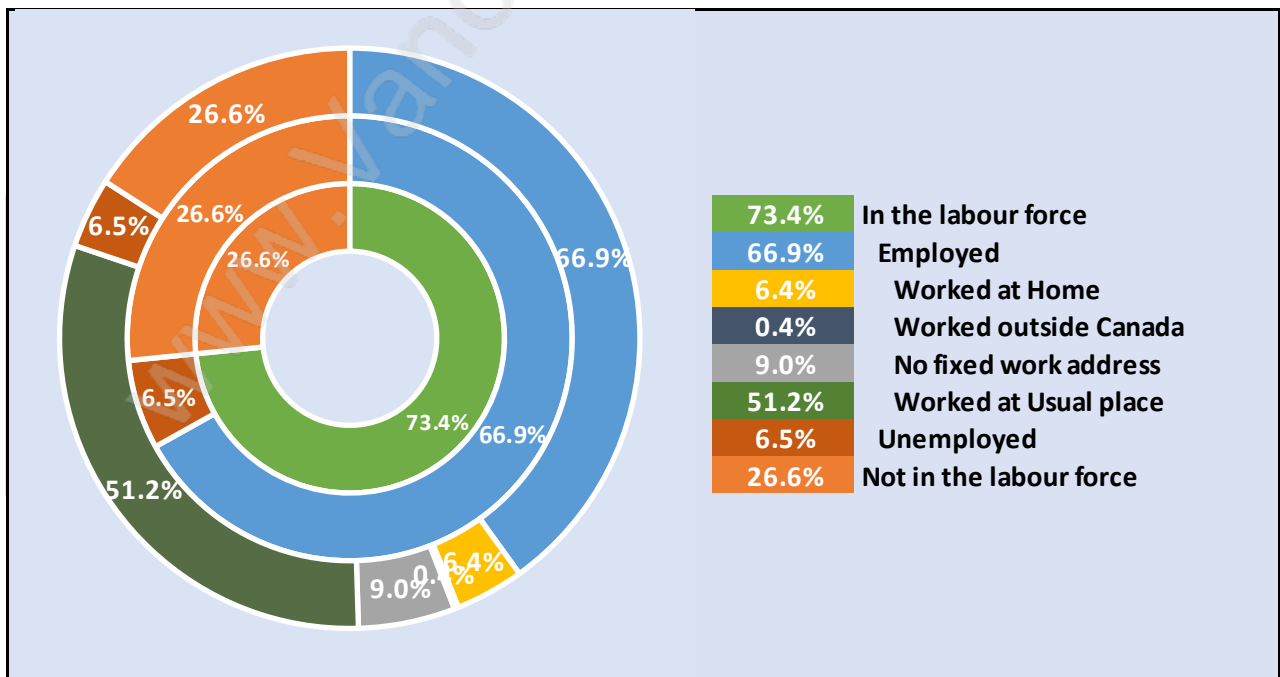

Labour Force Participation in Grandview