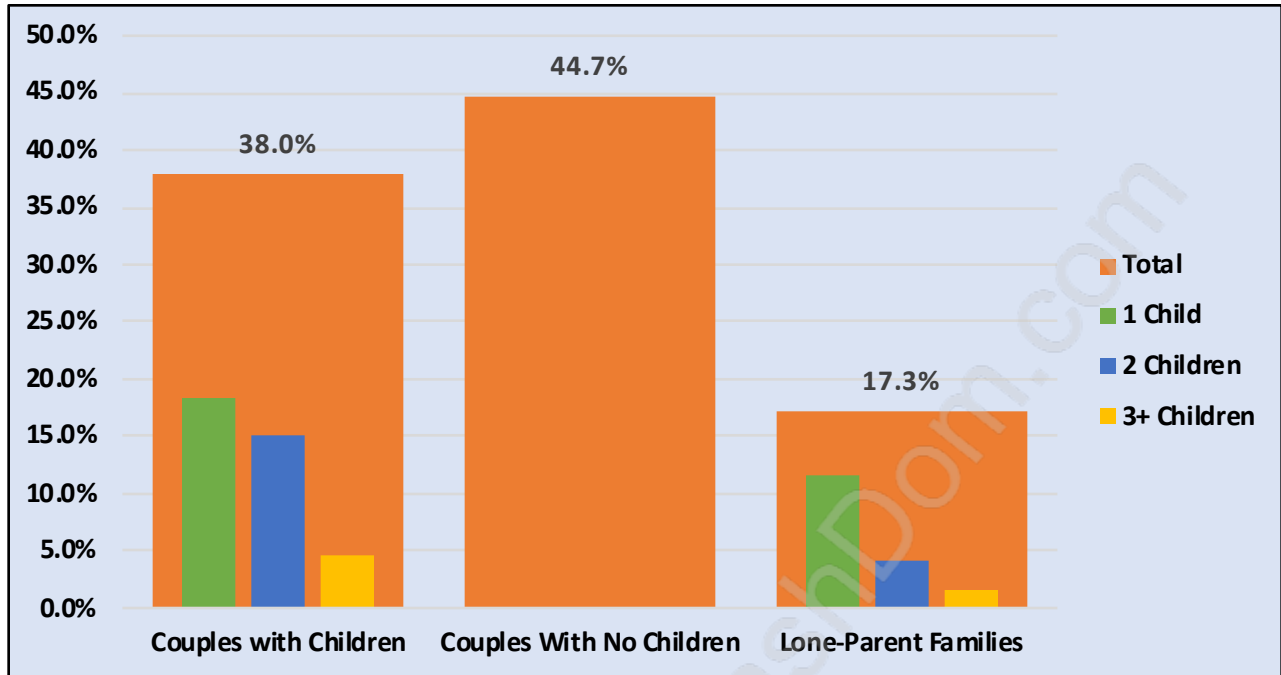

Family Structure in Grandview

Total Number of Families - 5,859 / Average Persons per Family - 2.7