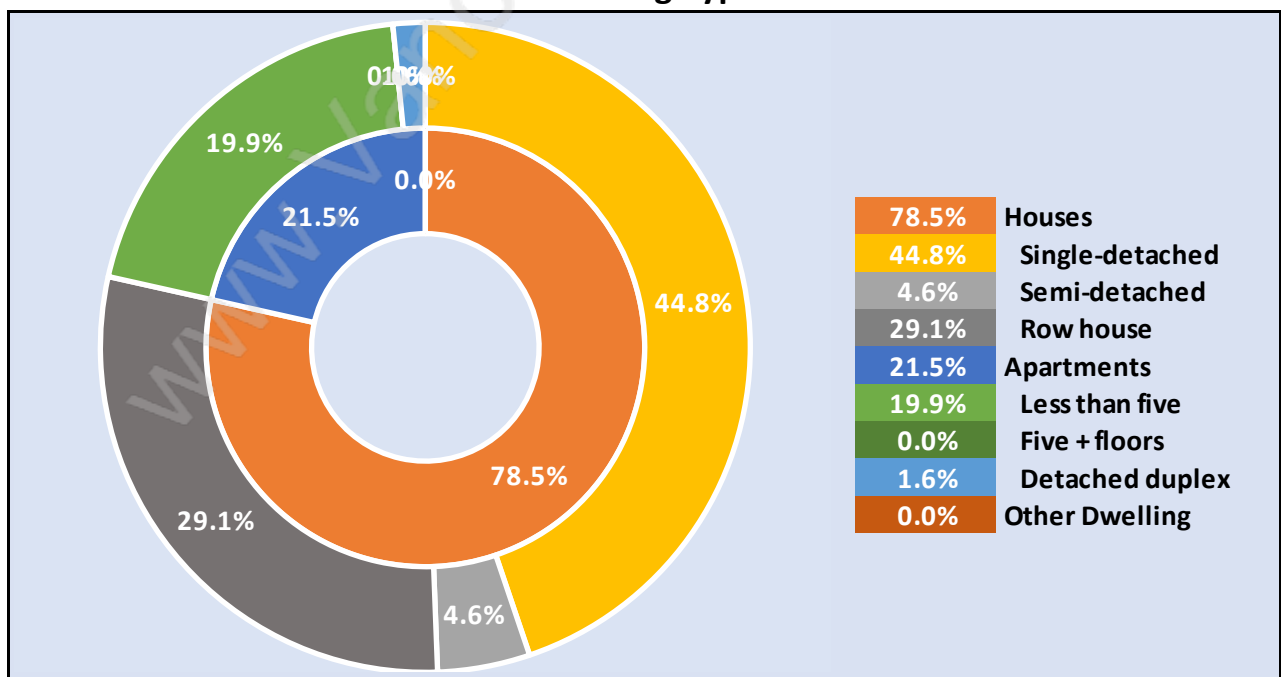

Families in Grandview

Average Persons per Family - 2.9

Children at Home in Grandview

Total Number of Children at Home - 2,318

Family Structure in Grandview

Total Number of Families - 2,058 / Average Persons per Family - 2.9

Households by Household Size in Grandview

Total Number of Households - 3,088

Dwellings in Grandview

Population Age 15+ in Grandview

Labour Force by Occupation in Grandview

Labour Force Participation in Grandview

Travel To Work in (from) Grandview

Occupied Dwellings by Structure Type in Grandview

Dominant Bulding Type - Houses

Private Dwellings by Period of Construction in Grandview

Dominant Period of Construction - 2006-2011