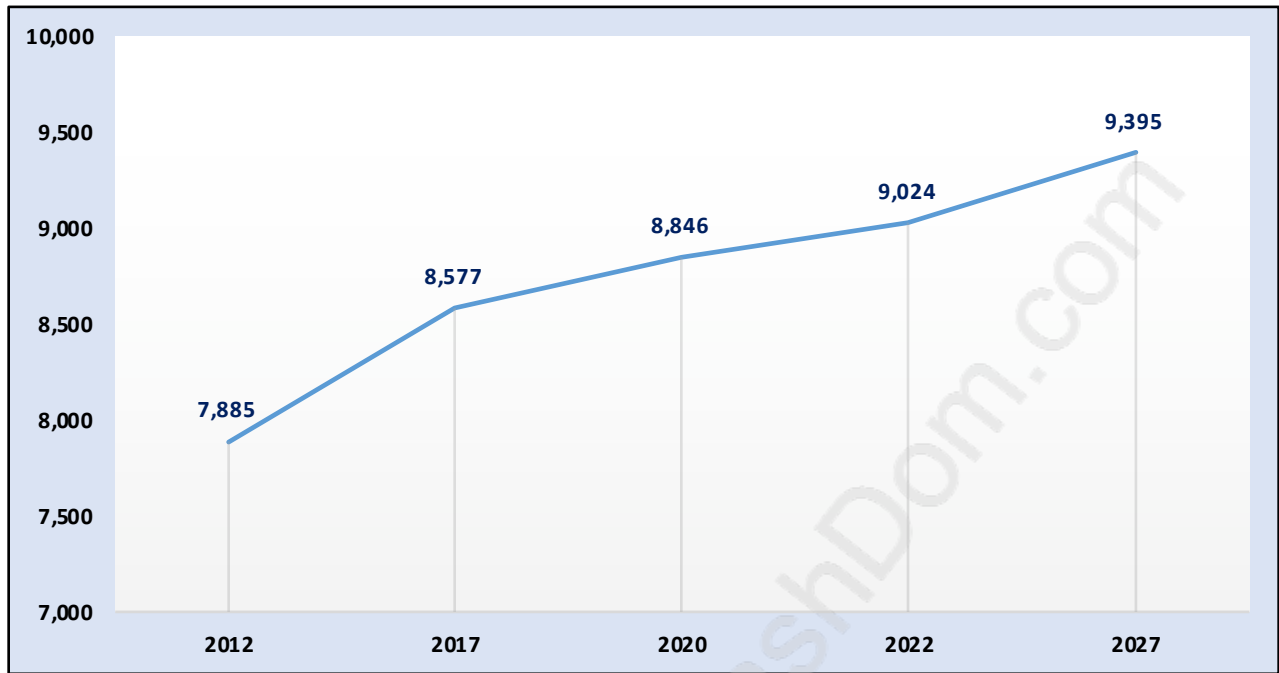

Grandview

Population Trends in Grandview

Population by Age in Grandview

Population Age 15+ by Income Status in Grandview

Total Population Age 15 - 6,939

Households by Income in Grandview

Total Number of Households - 3,088 / Average Household Income - \$142,746

Families in Grandview

Average Persons per Family - 2.9

Children at Home in Grandview

Total Number of Children at Home - 2,318

Family Structure in Grandview

Total Number of Families - 2,058 / Average Persons per Family - 2.9