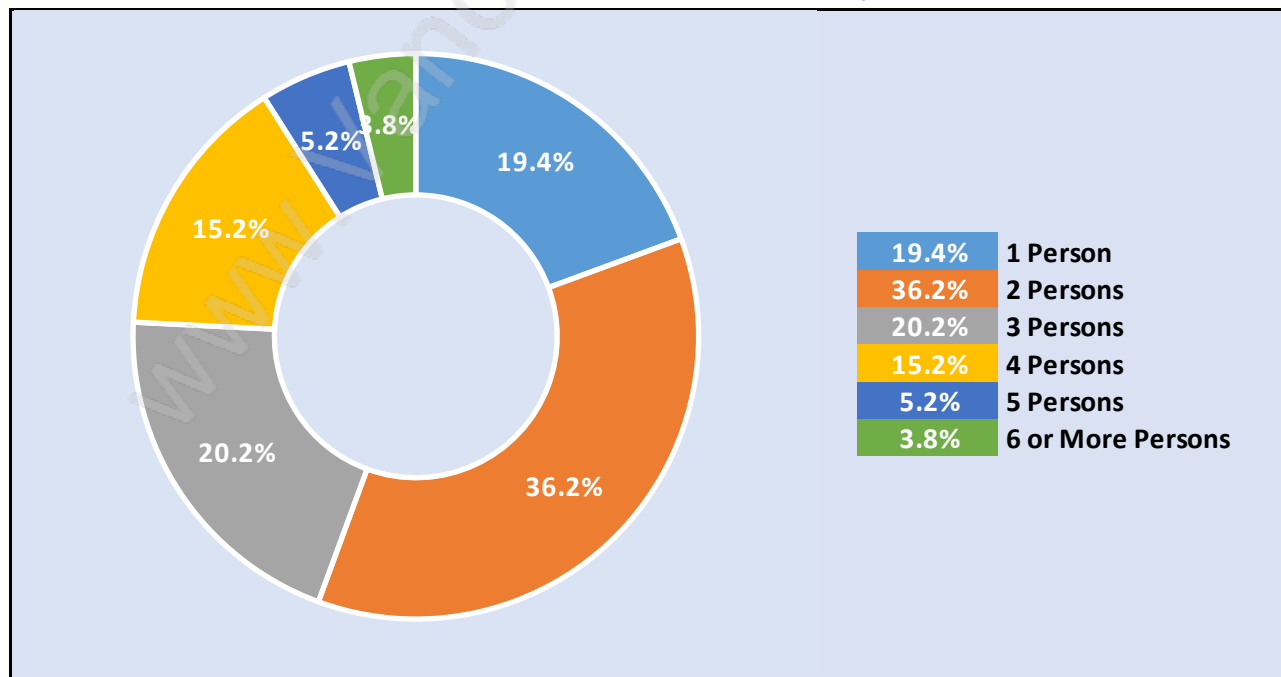

Grandview

Population Trends in Grandview

Population by Age in Grandview

Population Age 15+ by Income Status in Grandview

Total Population Age 15 - 6,939

Households by Income in Grandview

Total Number of Households - 3,088 / Average Household Income - \$142,746

Families in Grandview

Average Persons per Family - 2.9

Children at Home in Grandview

Total Number of Children at Home - 2,318

Family Structure in Grandview

Total Number of Families - 2,058 / Average Persons per Family - 2.9

Households by Household Size in Grandview

Total Number of Households - 3,088

Dwellings in Grandview

Population Age 15+ in Grandview

Labour Force by Occupation in Grandview

Labour Force Participation in Grandview