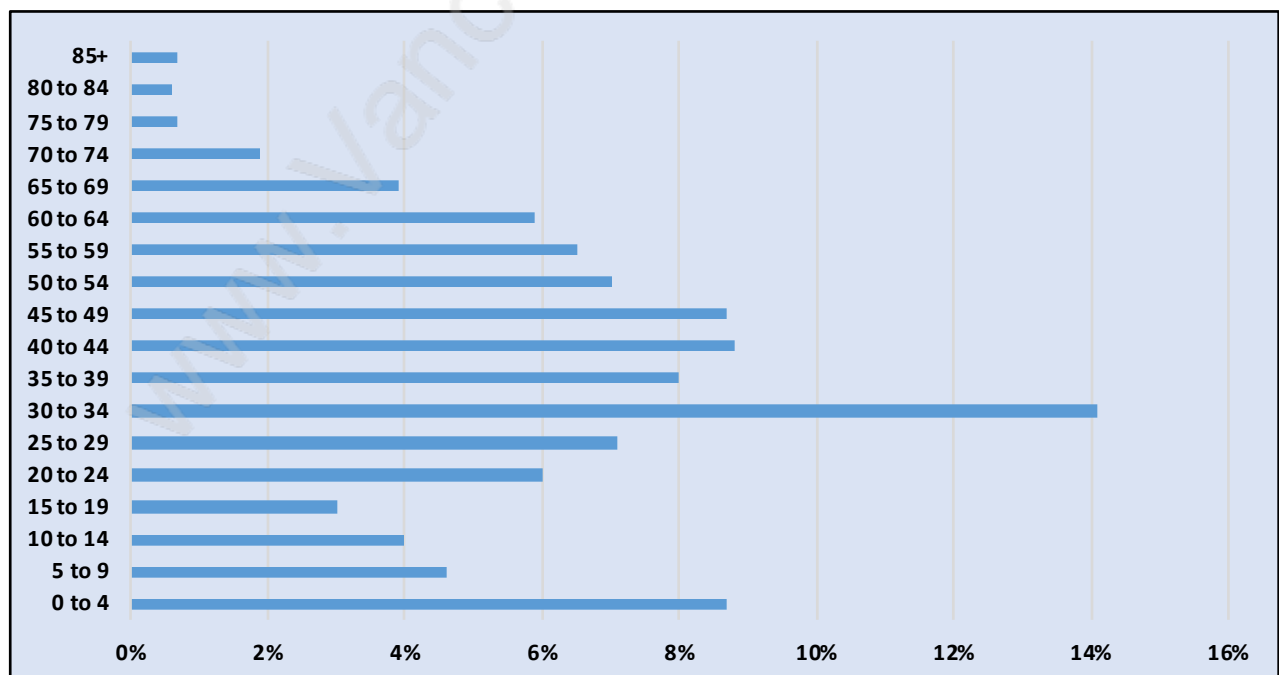

Grandview

Population Trends in Grandview

Population by Age in Grandview

Population Age 15+ by Income Status in Grandview

Total Population Age 15 - 6,939

Households by Income in Grandview

Total Number of Households - 3,088 / Average Household Income - \$142,746

Families in Grandview

Average Persons per Family - 2.9

Children at Home in Grandview

Total Number of Children at Home - 2,318

Family Structure in Grandview

Total Number of Families - 2,058 / Average Persons per Family - 2.9