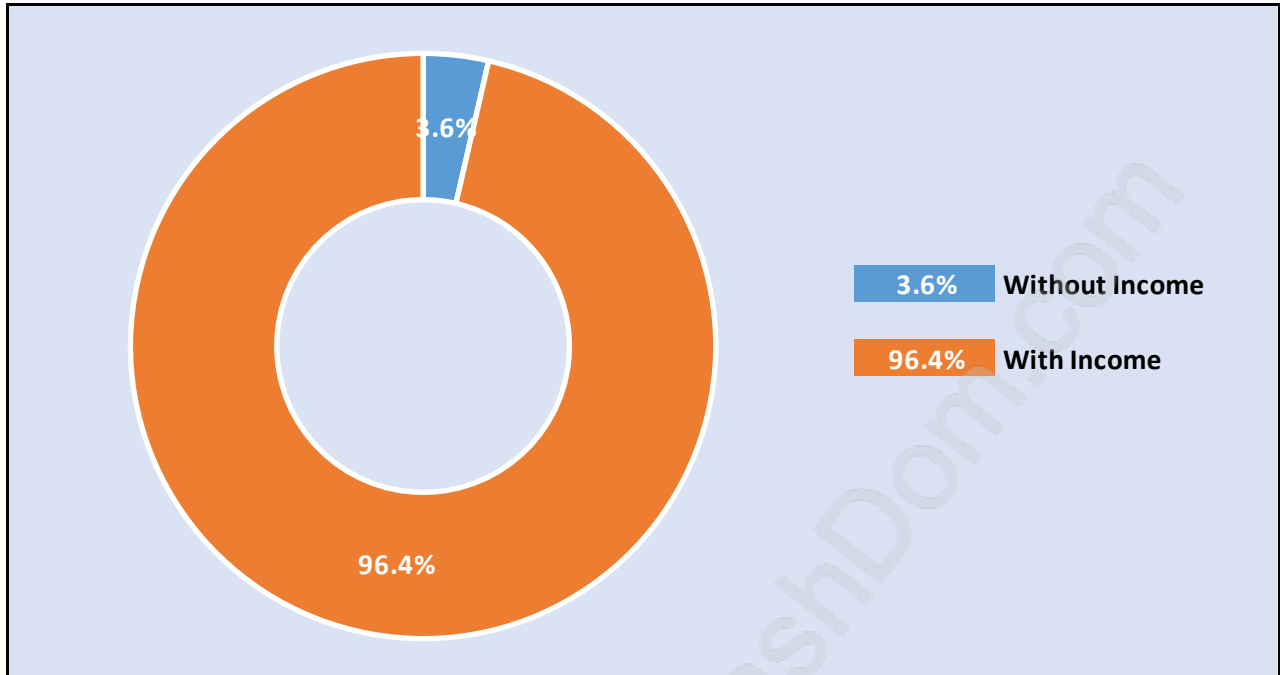

Grandview

Population Trends in Grandview

Population by Age in Grandview

Population Age 15+ by Income Status in Grandview

Total Population Age 15 - 6,939

Households by Income in Grandview

Total Number of Households - 3,088 / Average Household Income - \$142,746

Families in Grandview

Average Persons per Family - 2.9

Children at Home in Grandview

Total Number of Children at Home - 2,318

Family Structure in Grandview

Total Number of Families - 2,058 / Average Persons per Family - 2.9