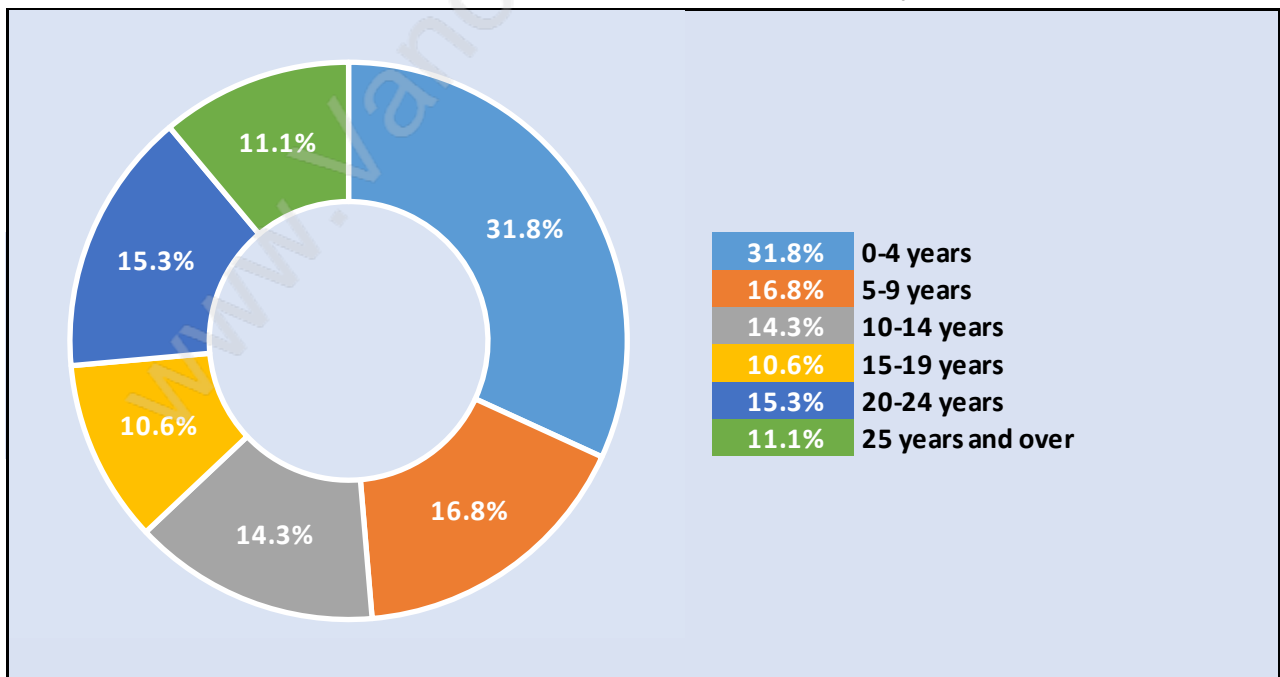

Grandview

Population Trends in Grandview

Population by Age in Grandview

Population Age 15+ by Income Status in Grandview

Total Population Age 15 - 6,939

Households by Income in Grandview

Total Number of Households - 3,088 / Average Household Income - \$142,746

Families in Grandview

Average Persons per Family - 2.9

Children at Home in Grandview

Total Number of Children at Home - 2,318

Family Structure in Grandview

Total Number of Families - 2,058 / Average Persons per Family - 2.9