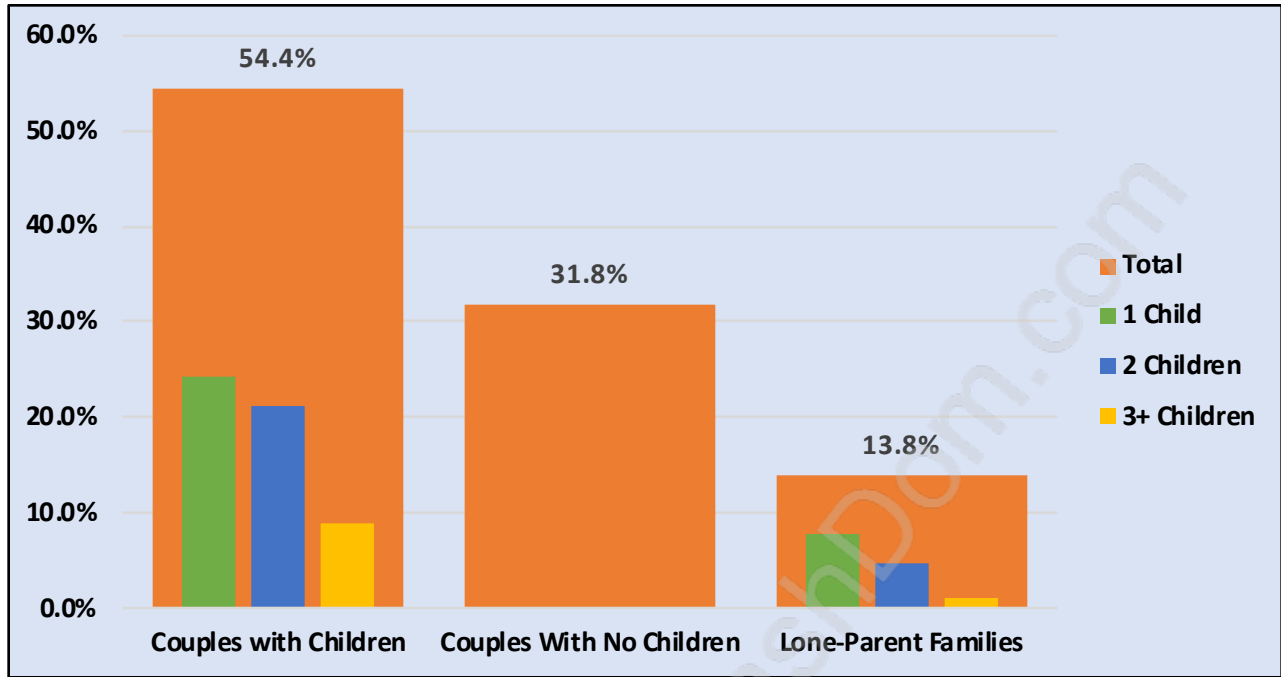

Grandview

Population Trends in Grandview

Population by Age in Grandview

Population Age 15+ by Income Status in Grandview

Total Population Age 15 - 6,939

Households by Income in Grandview

Total Number of Households - 3,088 / Average Household Income - \$142,746

Families in Grandview

Average Persons per Family - 2.9

Children at Home in Grandview

Total Number of Children at Home - 2,318

Family Structure in Grandview

Total Number of Families - 2,058 / Average Persons per Family - 2.9

Households by Household Size in Grandview

Total Number of Households - 3,088

Dwellings in Grandview

Population Age 15+ in Grandview

Labour Force by Occupation in Grandview

Labour Force Participation in Grandview