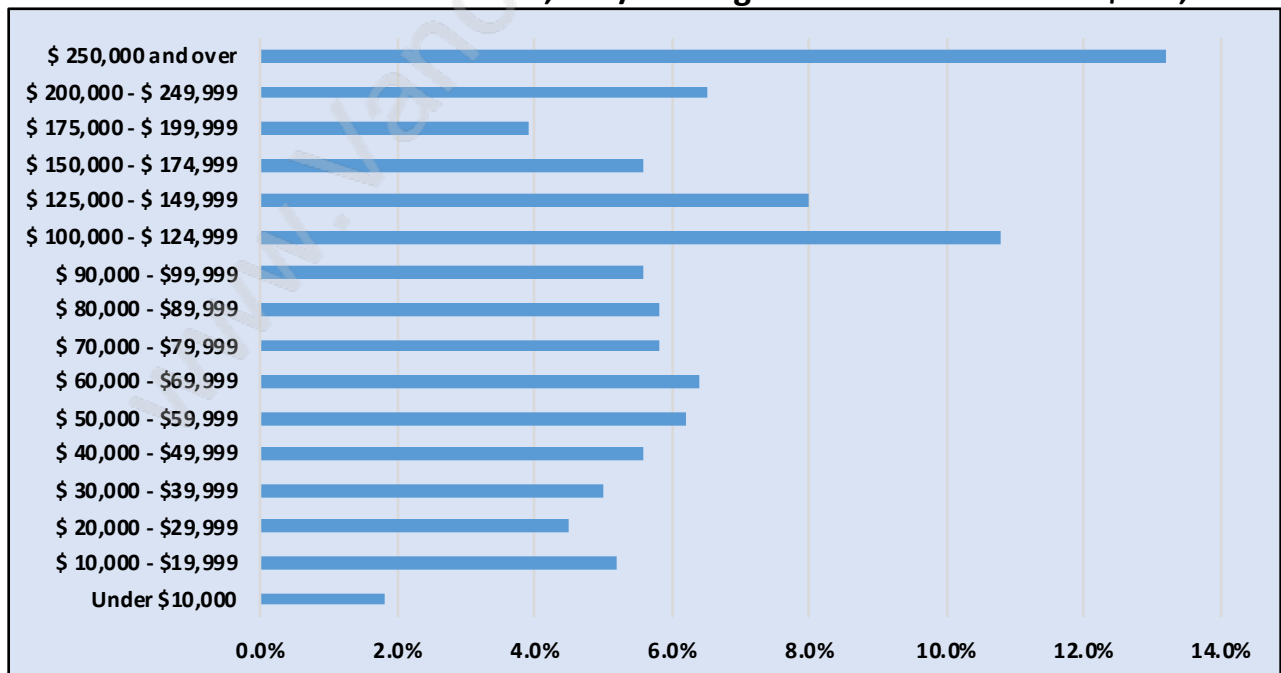

Grandview

Population Trends in Grandview

Population by Age in Grandview

Population Age 15+ by Income Status in Grandview

Total Population Age 15 - 6,939

Households by Income in Grandview

Total Number of Households - 3,088 / Average Household Income - \$142,746