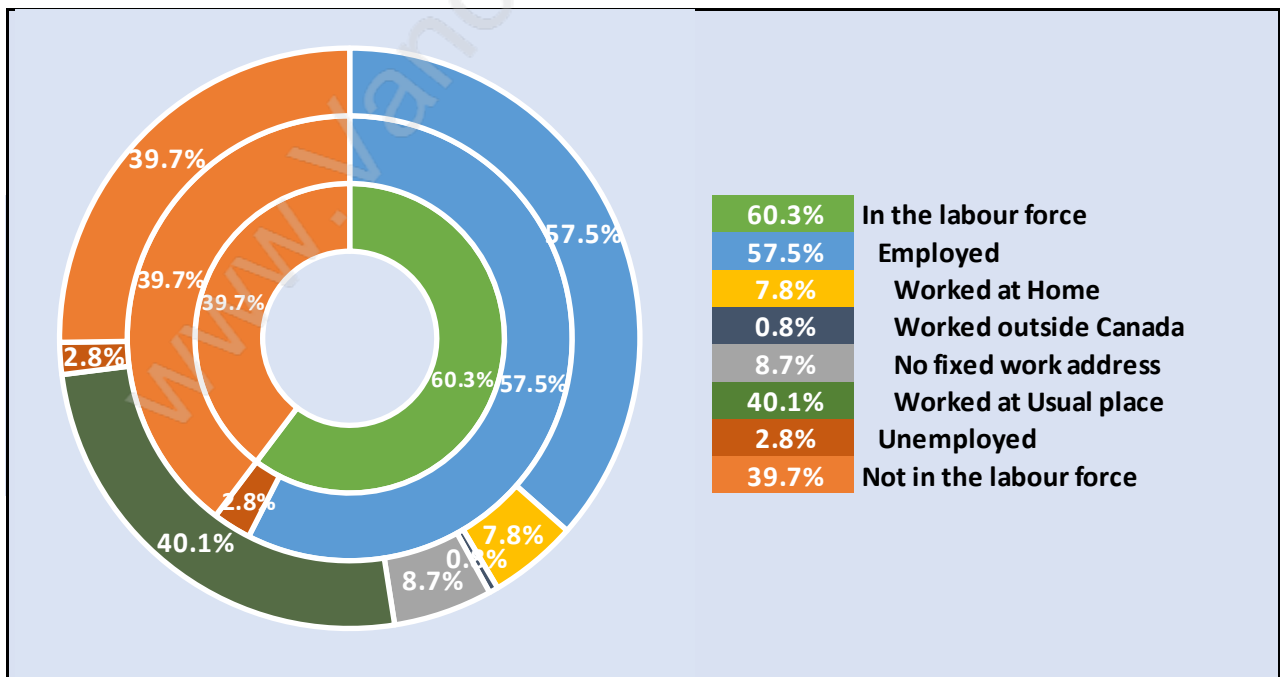

Households by Household Size in Grandview

Total Number of Households - 3,088

Dwellings in Grandview

Population Age 15+ in Grandview

Labour Force by Occupation in Grandview

Labour Force Participation in Grandview