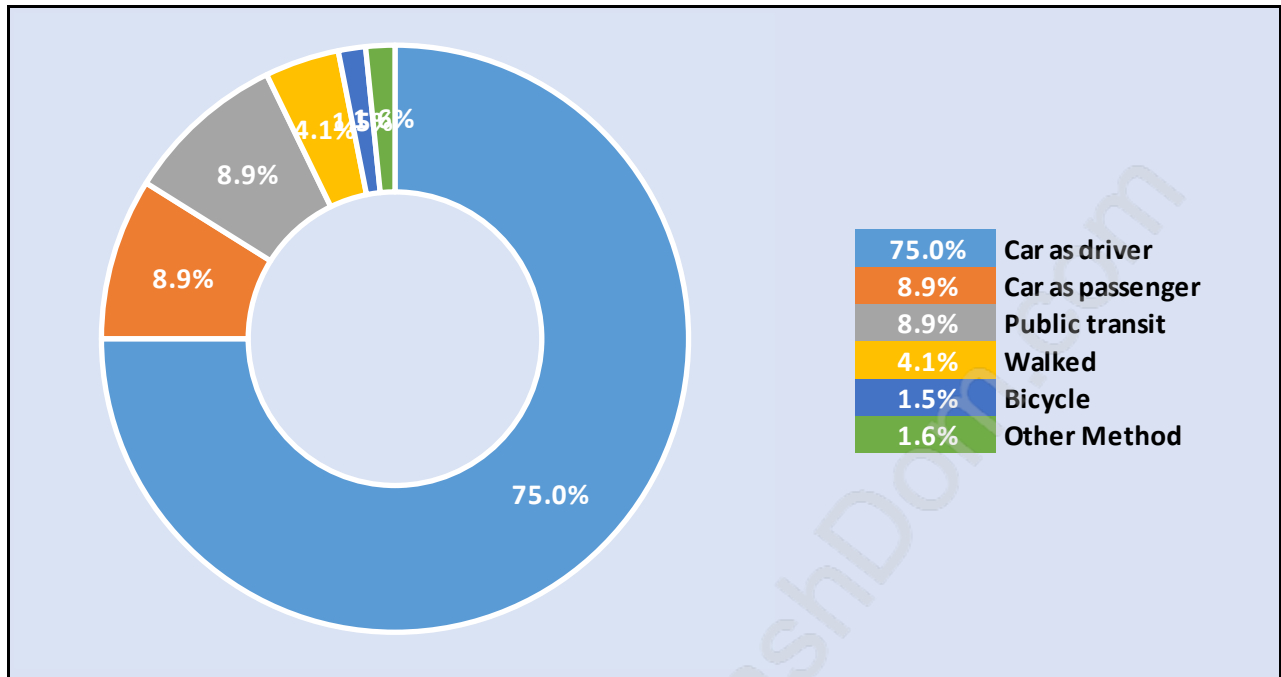

Travel To Work in (from) Grandview