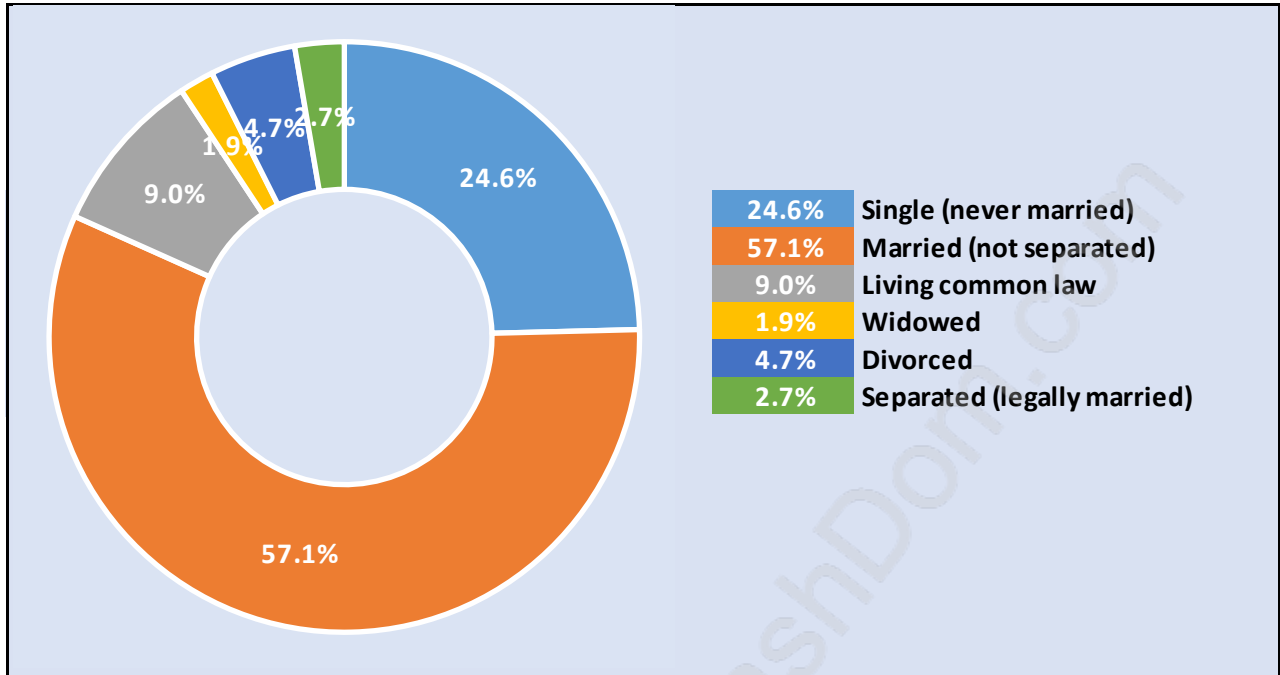

Grandview

Population Trends in Grandview

Population by Age in Grandview

Population Age 15+ by Income Status in Grandview

Total Population Age 15 - 6,939

Households by Income in Grandview

Total Number of Households - 3,088 / Average Household Income - \$142,746

Families in Grandview

Average Persons per Family - 2.9

Children at Home in Grandview

Total Number of Children at Home - 2,318

Family Structure in Grandview

Total Number of Families - 2,058 / Average Persons per Family - 2.9

Households by Household Size in Grandview

Total Number of Households - 3,088

Dwellings in Grandview

Population Age 15+ in Grandview

Labour Force by Occupation in Grandview

Labour Force Participation in Grandview