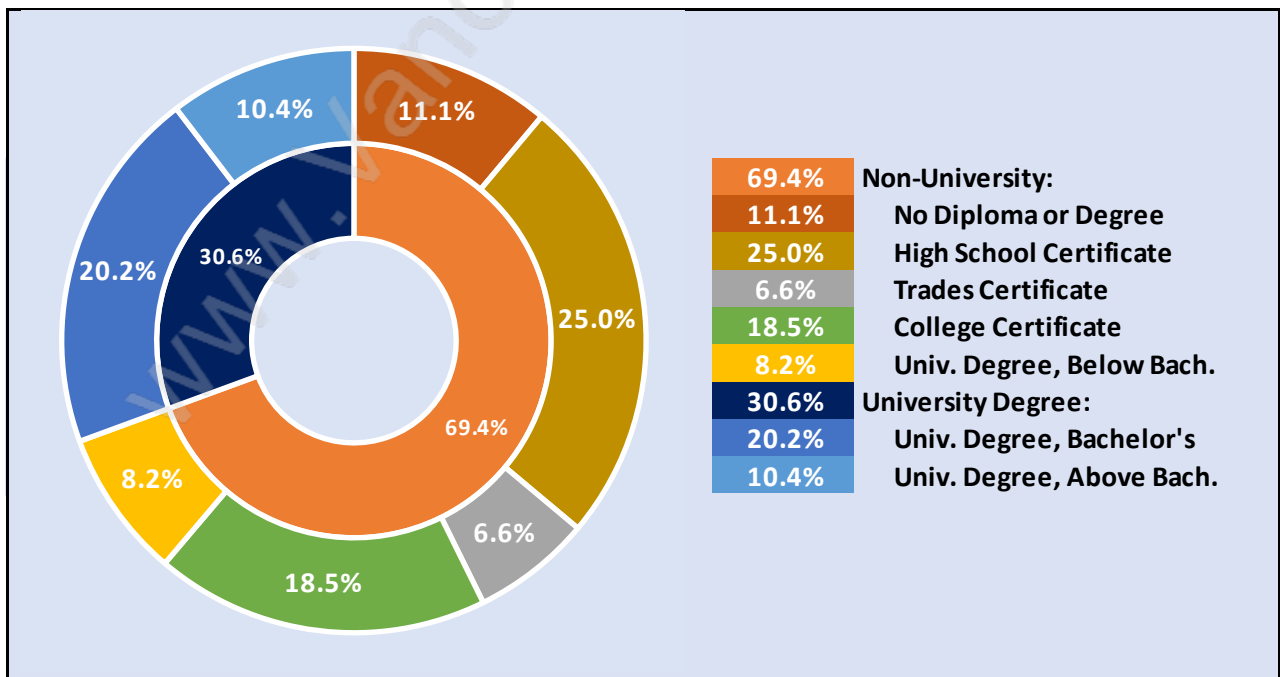

Households by Household Size in Grandview

Total Number of Households - 3,088

Dwellings in Grandview

Population Age 15+ in Grandview

Labour Force by Occupation in Grandview

Labour Force Participation in Grandview