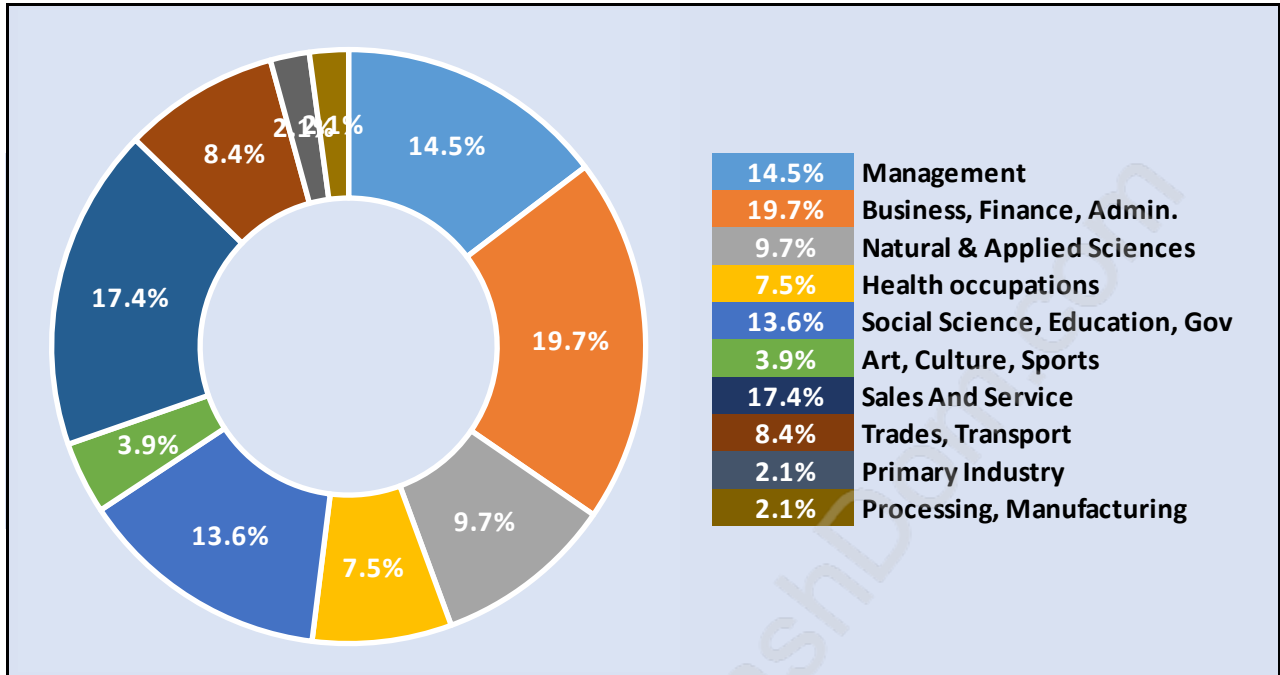

Households by Household Size in Grandview

Total Number of Households - 3,088

Dwellings in Grandview

Population Age 15+ in Grandview

Labour Force by Occupation in Grandview

Labour Force Participation in Grandview