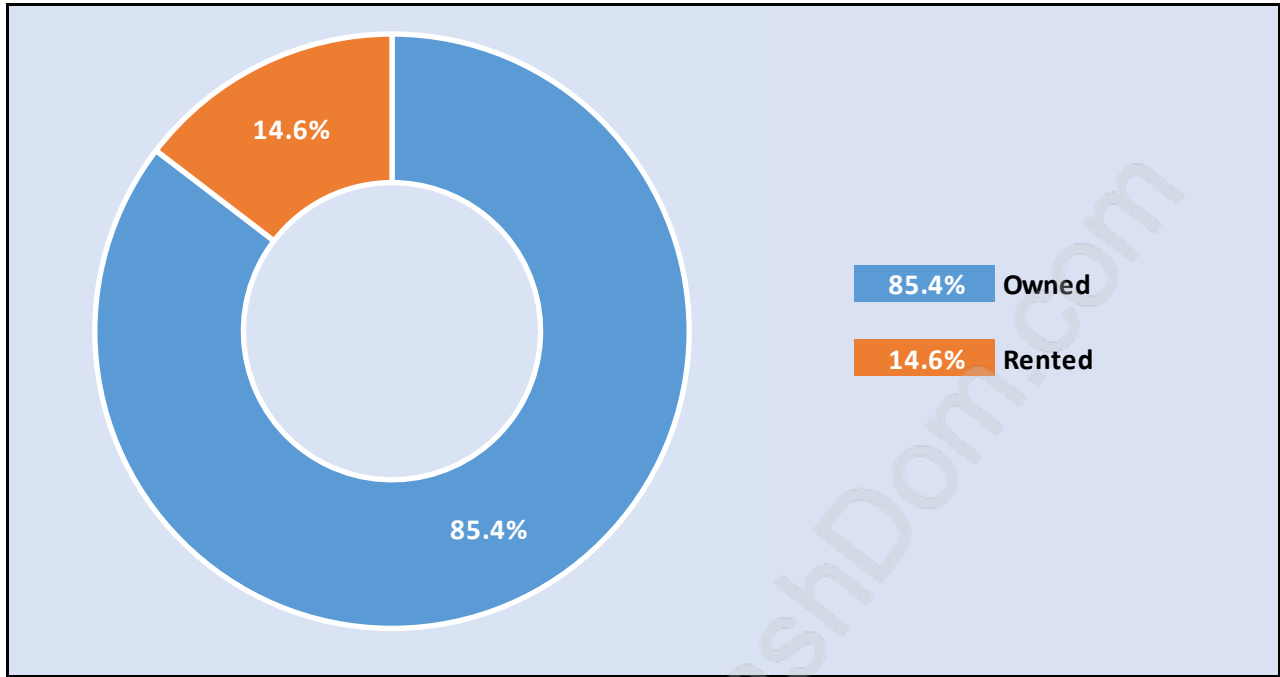

Grandview

Population Trends in Grandview

Population by Age in Grandview

Population Age 15+ by Income Status in Grandview

Total Population Age 15 - 6,939

Households by Income in Grandview

Total Number of Households - 3,088 / Average Household Income - \$142,746

Families in Grandview

Average Persons per Family - 2.9

Children at Home in Grandview

Total Number of Children at Home - 2,318

Family Structure in Grandview

Total Number of Families - 2,058 / Average Persons per Family - 2.9

Households by Household Size in Grandview

Total Number of Households - 3,088

Dwellings in Grandview

Population Age 15+ in Grandview

Labour Force by Occupation in Grandview

Labour Force Participation in Grandview