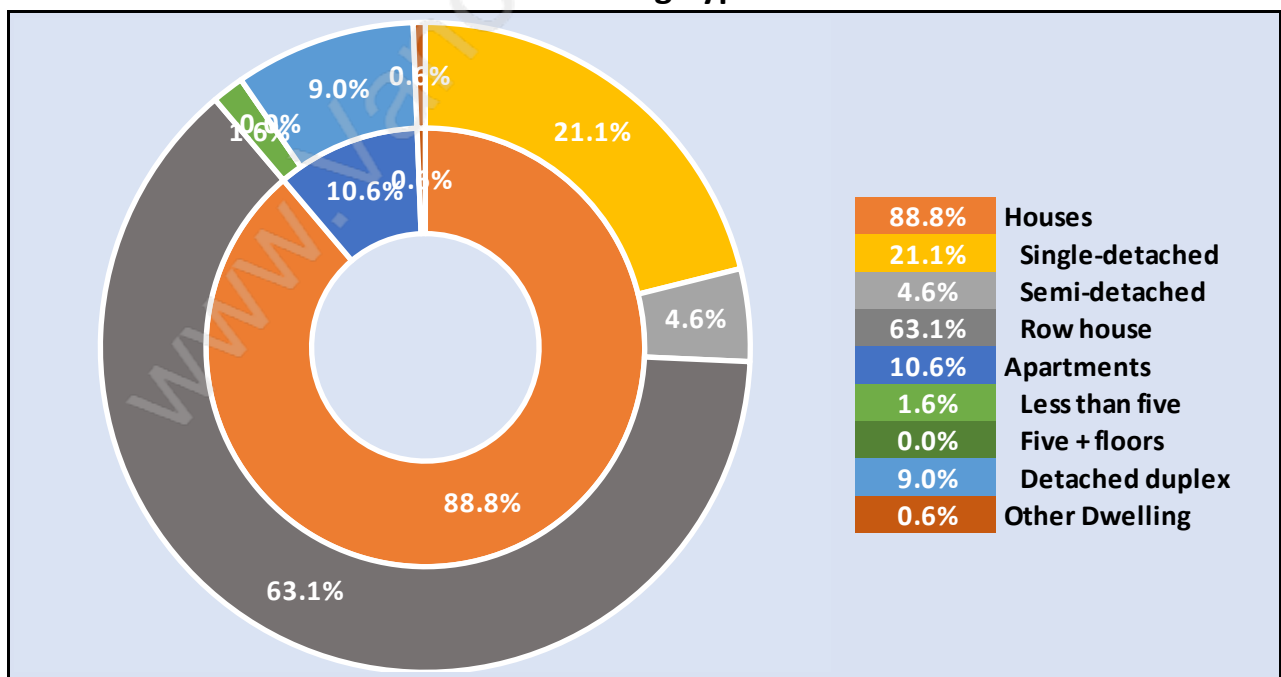

Total Number of Households - 698 / Average Household Income - \$110,097

Families in Greentree Village

Average Persons per Family - 3

Children at Home in Greentree Village

Total Number of Children at Home - 513

Family Structure in Greentree Village

Total Number of Families - 495 / Average Persons per Family - 3.

Households by Household Size in Greentree Village

Total Number of Households - 698

Dwellings in Greentree Village

Population Age 15+ in Greentree Village

Labour Force by Occupation in Greentree Village

Labour Force Participation in Greentree Village

Travel To Work in (from) Greentree Village

Occupied Dwellings by Structure Type in Greentree Village

Dominant Bulding Type - Houses

Private Dwellings by Period of Construction in Greentree Village

Dominant Period of Construction - 1961-1980

Population by Religion in Greentree Village

Population by Home Languages in Greentree Village