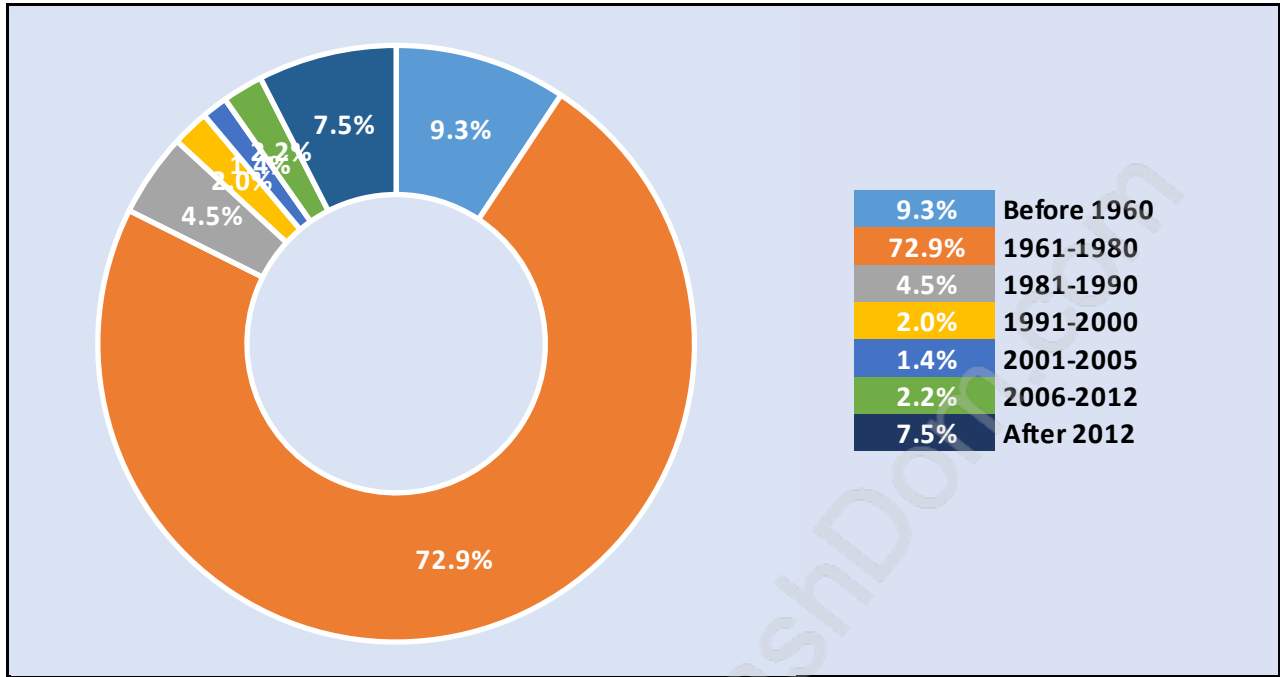

Population Age 15+ in Greentree Village

Labour Force by Occupation in Greentree Village

Labour Force Participation in Greentree Village

Travel To Work in (from) Greentree Village

Occupied Dwellings by Structure Type in Greentree Village

Dominant Bulding Type - Houses

Private Dwellings by Period of Construction in Greentree Village

Dominant Period of Construction - 1961-1980

Population by Religion in Greentree Village

Population by Home Languages in Greentree Village