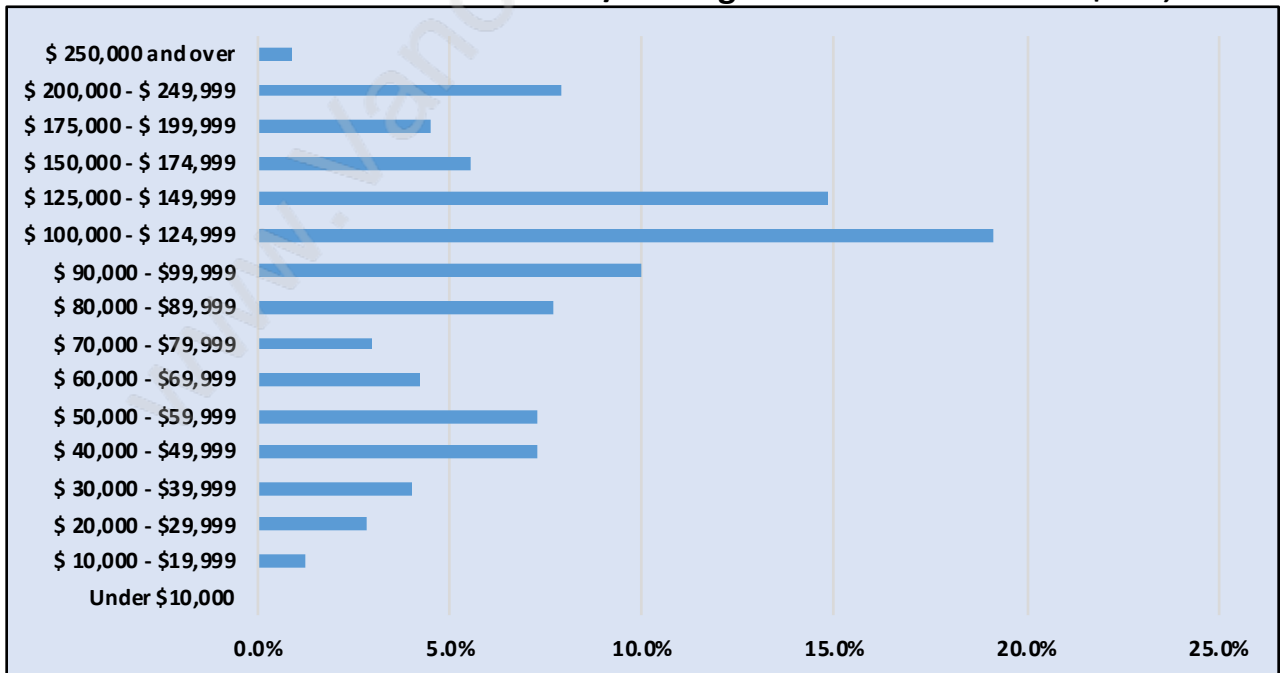

Greentree Village

Population Trends in Greentree Village

Population by Age in Greentree Village

Population Age 15+ by Income Status in Greentree Village

Total Population Age 15 - 1,546

Households by Income in Greentree Village

Total Number of Households - 698 / Average Household Income - \$110,097

Families in Greentree Village

Average Persons per Family - 3

Children at Home in Greentree Village

Total Number of Children at Home - 513

Family Structure in Greentree Village

Total Number of Families - 495 / Average Persons per Family - 3.

Households by Household Size in Greentree Village

Total Number of Households - 698

Dwellings in Greentree Village