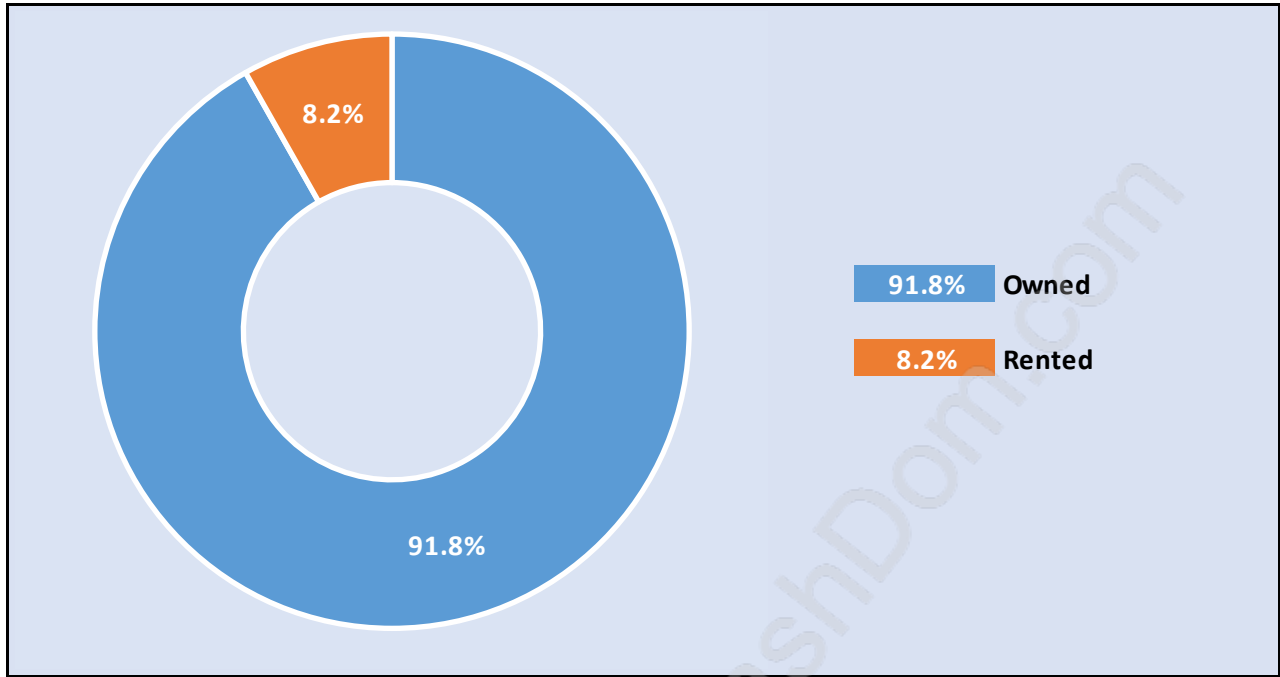

Greentree Village

Population Trends in Greentree Village

Population by Age in Greentree Village

Population Age 15+ by Income Status in Greentree Village

Total Population Age 15 - 1,546

Households by Income in Greentree Village

Family Structure in Greentree Village

Total Number of Families - 495 / Average Persons per Family - 3.

Households by Household Size in Greentree Village

Total Number of Households - 698

Dwellings in Greentree Village

Population Age 15+ in Greentree Village

Labour Force by Occupation in Greentree Village

Labour Force Participation in Greentree Village

Travel To Work in (from) Greentree Village

Occupied Dwellings by Structure Type in Greentree Village