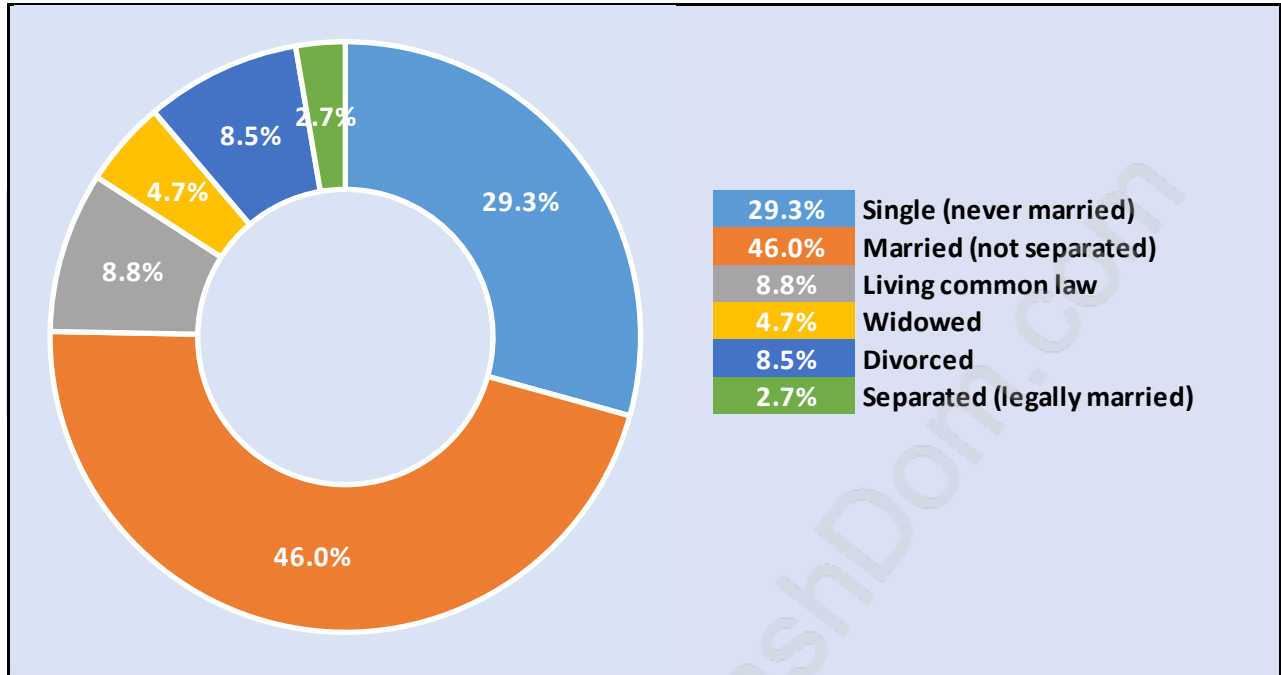

Greentree Village

Population Trends in Greentree Village

Population by Age in Greentree Village

Population Age 15+ by Income Status in Greentree Village

Total Population Age 15 - 1,546

Households by Income in Greentree Village

Total Number of Households - 698 / Average Household Income - \$110,097

Families in Greentree Village

Average Persons per Family - 3

Children at Home in Greentree Village

Total Number of Children at Home - 513

Family Structure in Greentree Village

Total Number of Families - 495 / Average Persons per Family - 3.

Households by Household Size in Greentree Village

Total Number of Households - 698

Dwellings in Greentree Village

Population Age 15+ in Greentree Village

Labour Force by Occupation in Greentree Village

Labour Force Participation in Greentree Village

Travel To Work in (from) Greentree Village

Occupied Dwellings by Structure Type in Greentree Village