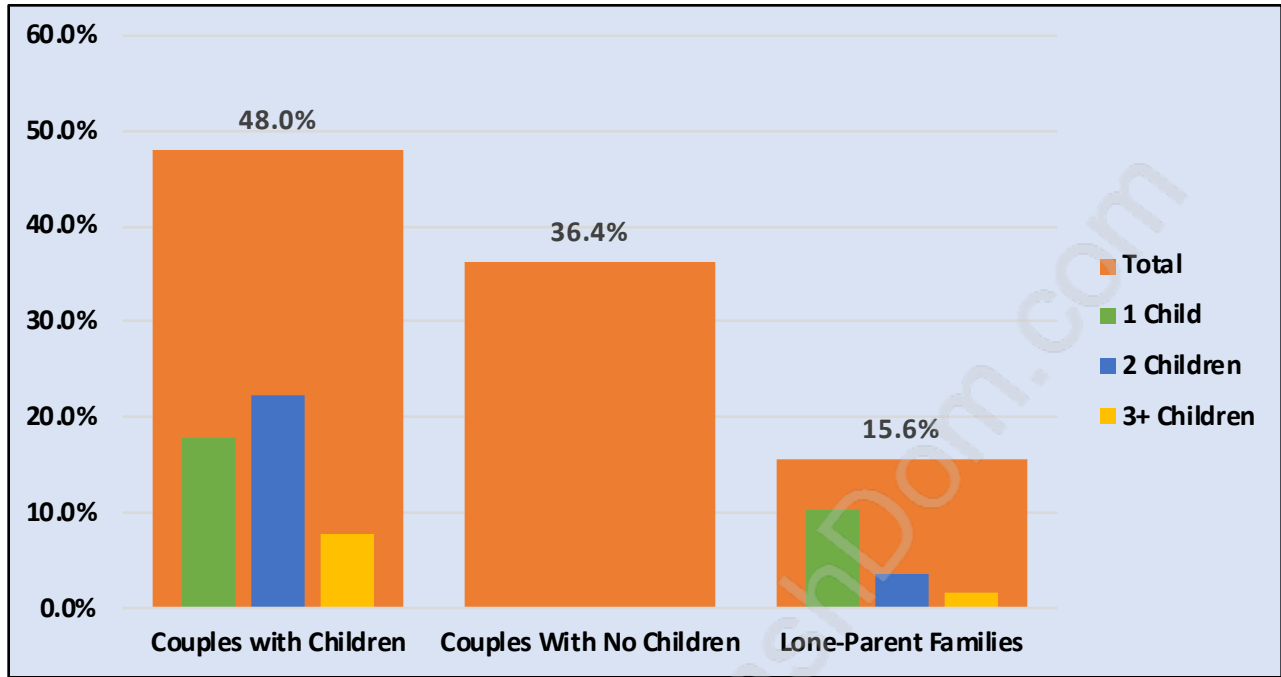

Greentree Village

Population Trends in Greentree Village

Population by Age in Greentree Village

Population Age 15+ by Income Status in Greentree Village

Total Population Age 15 - 1,546

Households by Income in Greentree Village

Total Number of Households - 698 / Average Household Income - \$110,097

Families in Greentree Village

Average Persons per Family - 3

Children at Home in Greentree Village

Total Number of Children at Home - 513

Family Structure in Greentree Village

Total Number of Families - 495 / Average Persons per Family - 3.

Households by Household Size in Greentree Village

Total Number of Households - 698

Dwellings in Greentree Village

Population Age 15+ in Greentree Village

Labour Force by Occupation in Greentree Village

Labour Force Participation in Greentree Village

Travel To Work in (from) Greentree Village

Occupied Dwellings by Structure Type in Greentree Village