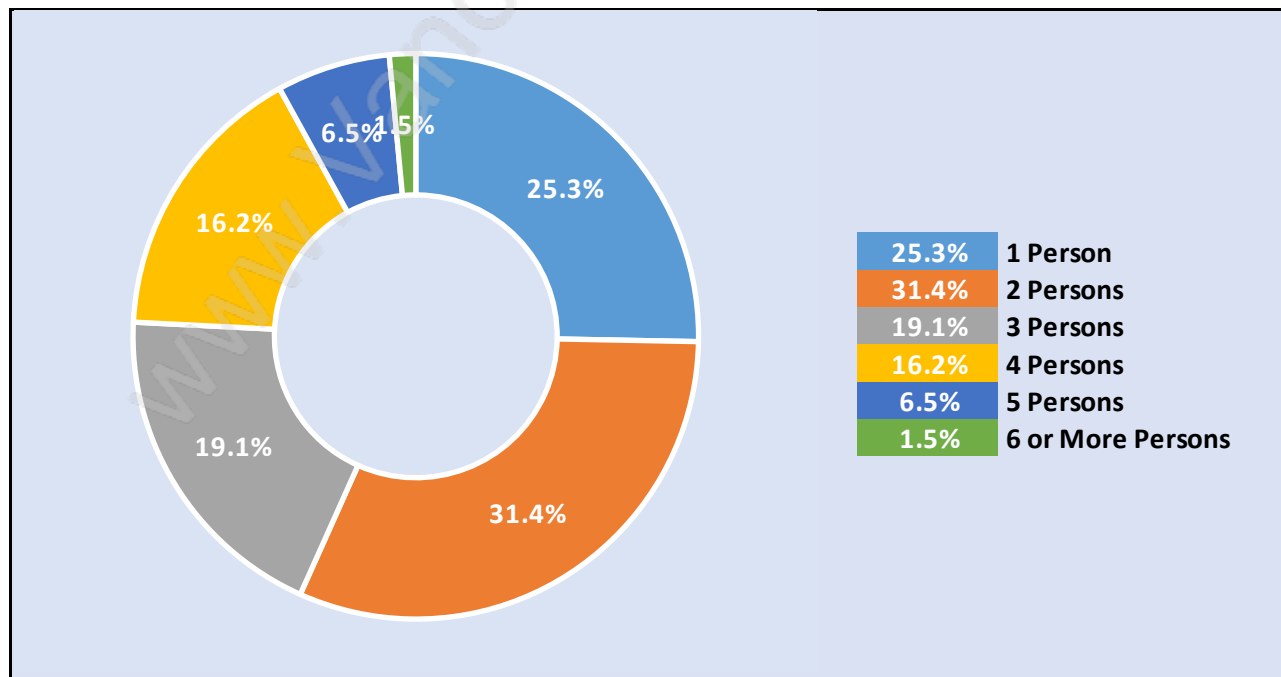

Greentree Village

Population Trends in Greentree Village

Population by Age in Greentree Village

Population Age 15+ by Income Status in Greentree Village

Total Population Age 15 - 1,546

Households by Income in Greentree Village

Total Number of Households - 698 / Average Household Income - \$110,097

Families in Greentree Village

Average Persons per Family - 3

Children at Home in Greentree Village

Total Number of Children at Home - 513

Family Structure in Greentree Village

Total Number of Families - 495 / Average Persons per Family - 3.

Households by Household Size in Greentree Village

Total Number of Households - 698

Dwellings in Greentree Village

Population Age 15+ in Greentree Village

Labour Force by Occupation in Greentree Village

Labour Force Participation in Greentree Village

Travel To Work in (from) Greentree Village

Occupied Dwellings by Structure Type in Greentree Village