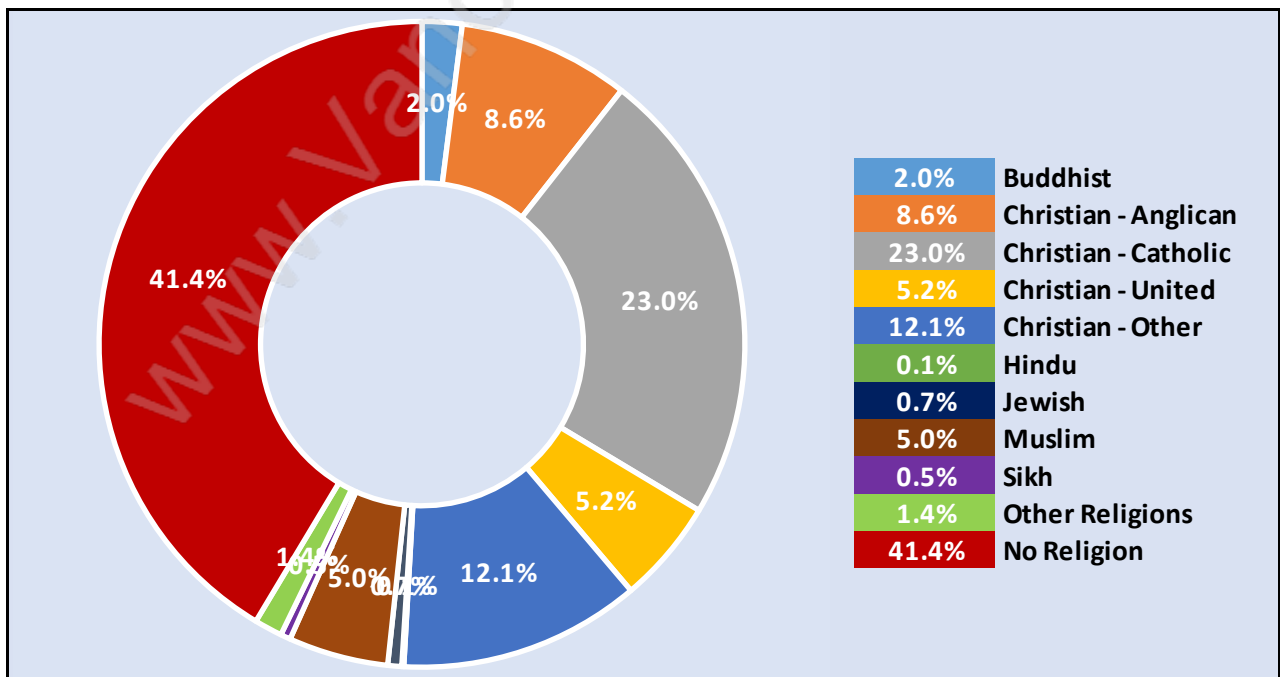

Population Age 15+ in Greentree Village

Labour Force by Occupation in Greentree Village

Labour Force Participation in Greentree Village

Travel To Work in (from) Greentree Village

Occupied Dwellings by Structure Type in Greentree Village

Dominant Bulding Type - Houses

Private Dwellings by Period of Construction in Greentree Village

Dominant Period of Construction - 1961-1980

Population by Religion in Greentree Village

Population by Home Languages in Greentree Village