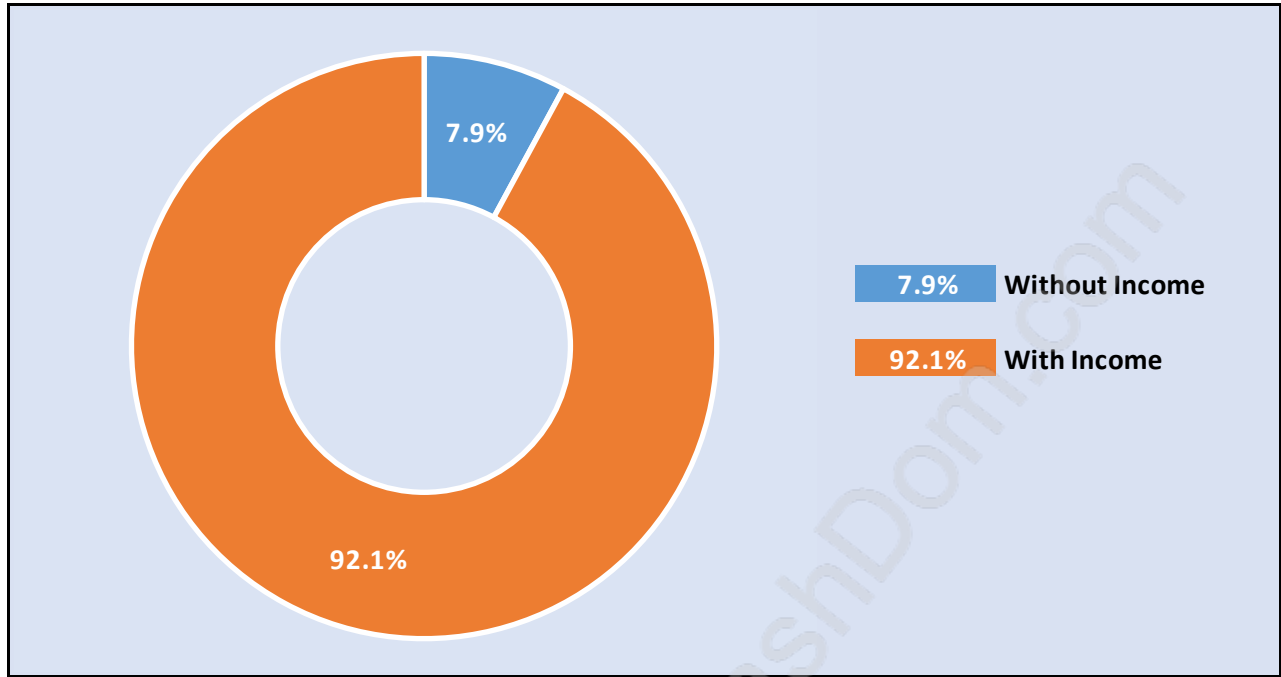

Greentree Village

Population Trends in Greentree Village

Population by Age in Greentree Village

Population Age 15+ by Income Status in Greentree Village

Total Population Age 15 - 1,546

Households by Income in Greentree Village

Total Number of Households - 698 / Average Household Income - \$110,097

Families in Greentree Village

Average Persons per Family - 3

Children at Home in Greentree Village

Total Number of Children at Home - 513

Family Structure in Greentree Village

Total Number of Families - 495 / Average Persons per Family - 3.

Households by Household Size in Greentree Village

Total Number of Households - 698

Dwellings in Greentree Village