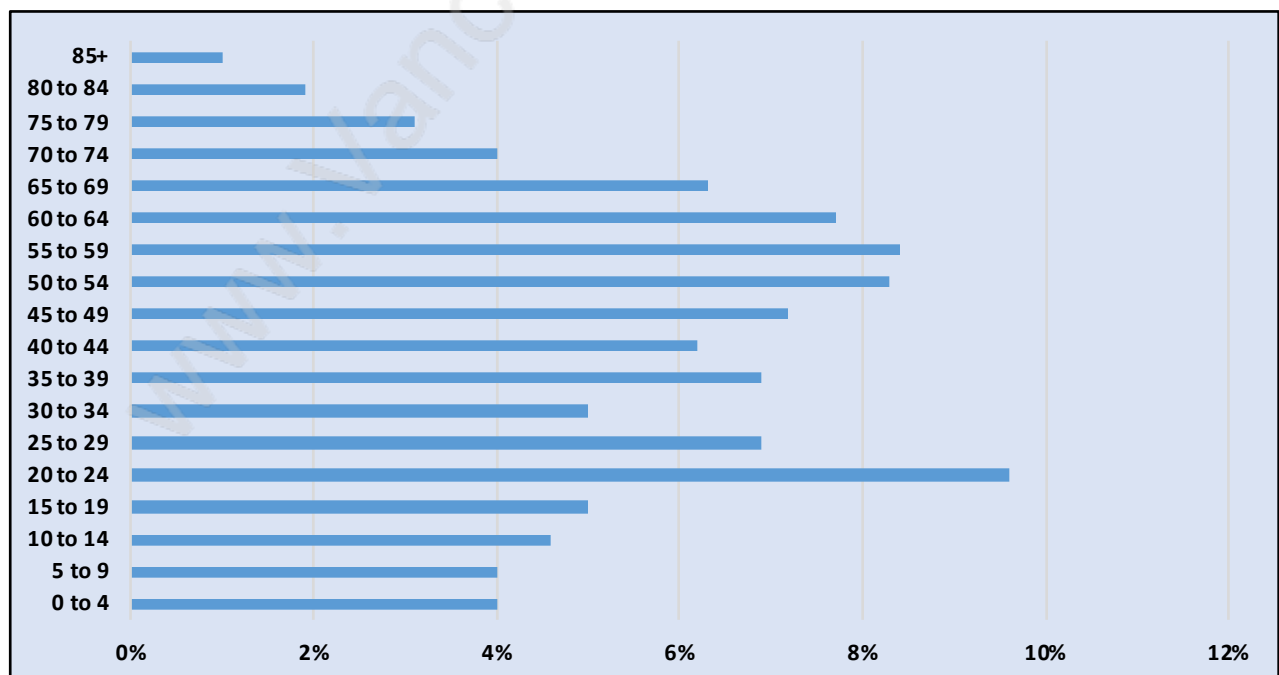

Greentree Village

Population Trends in Greentree Village

Population by Age in Greentree Village

Population Age 15+ by Income Status in Greentree Village

Total Population Age 15 - 1,546

Households by Income in Greentree Village

Total Number of Households - 698 / Average Household Income - \$110,097

Families in Greentree Village

Average Persons per Family - 3

Children at Home in Greentree Village

Total Number of Children at Home - 513

Family Structure in Greentree Village

Total Number of Families - 495 / Average Persons per Family - 3.

Households by Household Size in Greentree Village

Total Number of Households - 698

Dwellings in Greentree Village