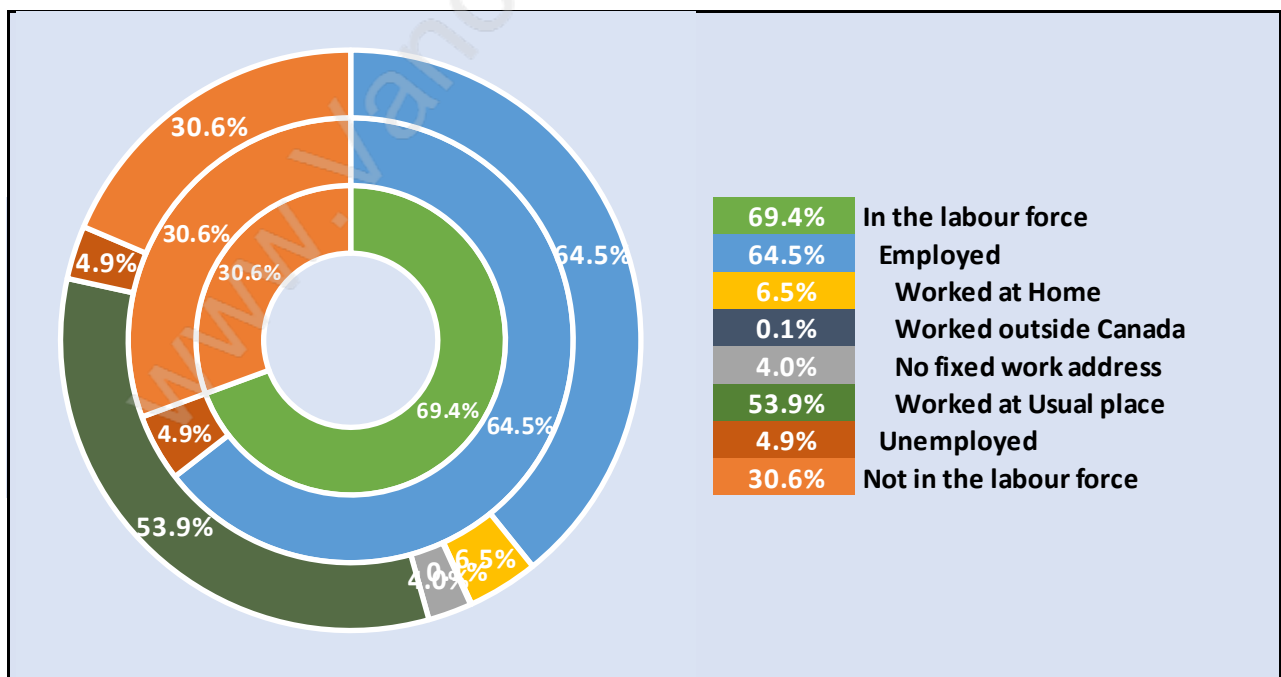

Total Number of Households - 698 / Average Household Income - \$110,097

Families in Greentree Village

Average Persons per Family - 3

Children at Home in Greentree Village

Total Number of Children at Home - 513

Family Structure in Greentree Village

Total Number of Families - 495 / Average Persons per Family - 3.

Households by Household Size in Greentree Village

Total Number of Households - 698

Dwellings in Greentree Village

Population Age 15+ in Greentree Village

Labour Force by Occupation in Greentree Village

Labour Force Participation in Greentree Village

Travel To Work in (from) Greentree Village

Occupied Dwellings by Structure Type in Greentree Village