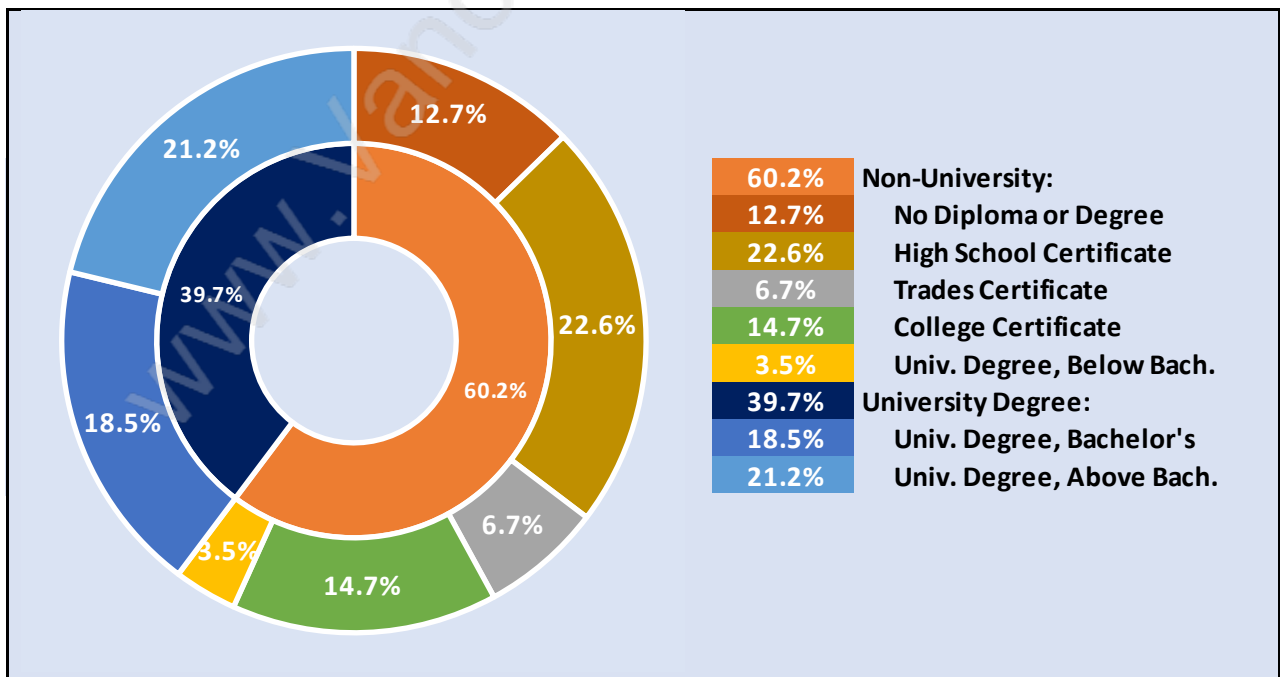

Greentree Village

Population Trends in Greentree Village

Population by Age in Greentree Village

Population Age 15+ by Income Status in Greentree Village

Total Population Age 15 - 1,546

Households by Income in Greentree Village

Total Number of Households - 698 / Average Household Income - \$110,097

Families in Greentree Village

Average Persons per Family - 3

Children at Home in Greentree Village

Total Number of Children at Home - 513

Family Structure in Greentree Village

Total Number of Families - 495 / Average Persons per Family - 3.

Households by Household Size in Greentree Village

Total Number of Households - 698

Dwellings in Greentree Village

Population Age 15+ in Greentree Village

Labour Force by Occupation in Greentree Village

Labour Force Participation in Greentree Village

Travel To Work in (from) Greentree Village

Occupied Dwellings by Structure Type in Greentree Village