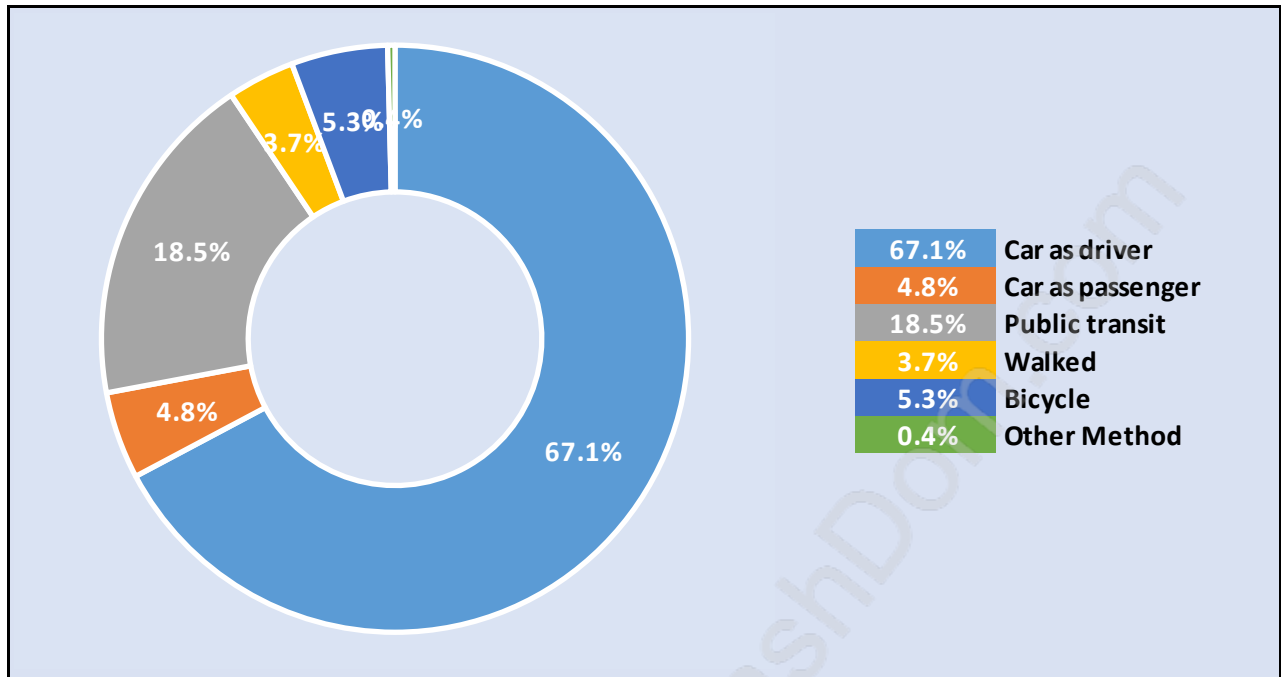

Population Age 15+ in Greentree Village

Labour Force by Occupation in Greentree Village

Labour Force Participation in Greentree Village

Travel To Work in (from) Greentree Village

Occupied Dwellings by Structure Type in Greentree Village

Dominant Bulding Type - Houses

Private Dwellings by Period of Construction in Greentree Village

Dominant Period of Construction - 1961-1980

Population by Religion in Greentree Village

Population by Home Languages in Greentree Village