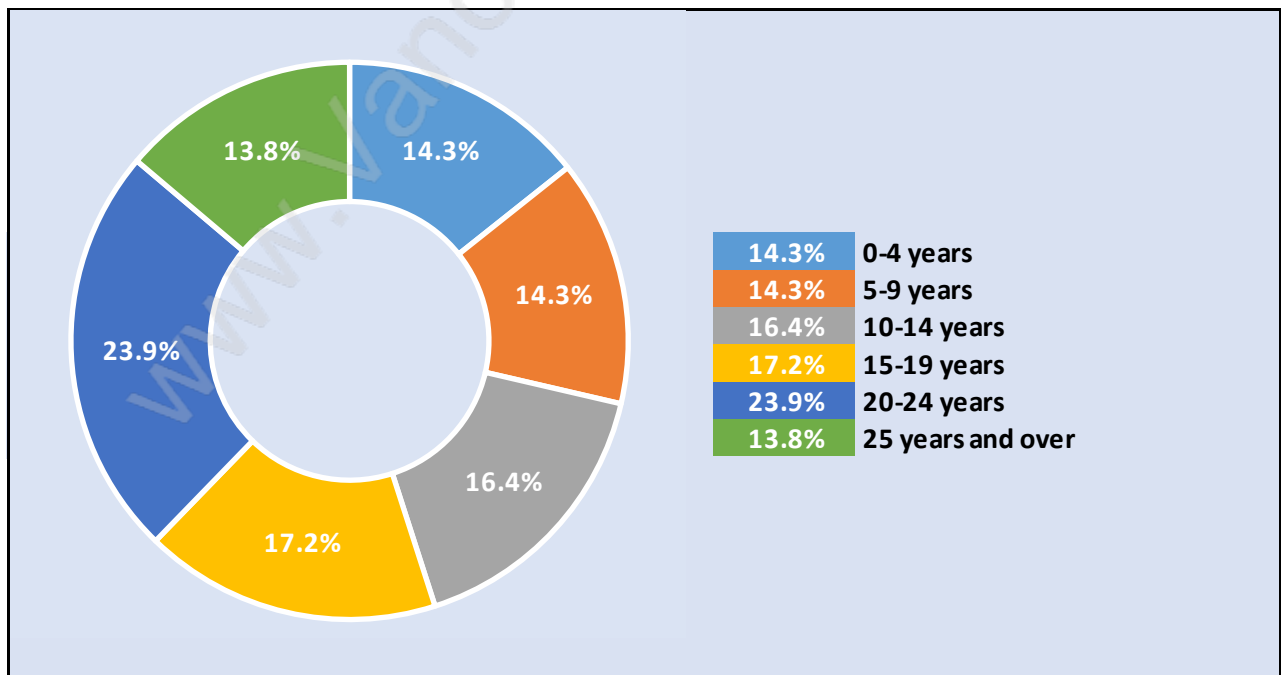

Greentree Village

Population Trends in Greentree Village

Population by Age in Greentree Village

Population Age 15+ by Income Status in Greentree Village

Total Population Age 15 - 1,546

Households by Income in Greentree Village

Total Number of Households - 698 / Average Household Income - \$110,097

Families in Greentree Village

Average Persons per Family - 3

Children at Home in Greentree Village

Total Number of Children at Home - 513

Family Structure in Greentree Village

Total Number of Families - 495 / Average Persons per Family - 3.

Households by Household Size in Greentree Village

Total Number of Households - 698

Dwellings in Greentree Village

Population Age 15+ in Greentree Village

Labour Force by Occupation in Greentree Village

Labour Force Participation in Greentree Village

Travel To Work in (from) Greentree Village

Occupied Dwellings by Structure Type in Greentree Village