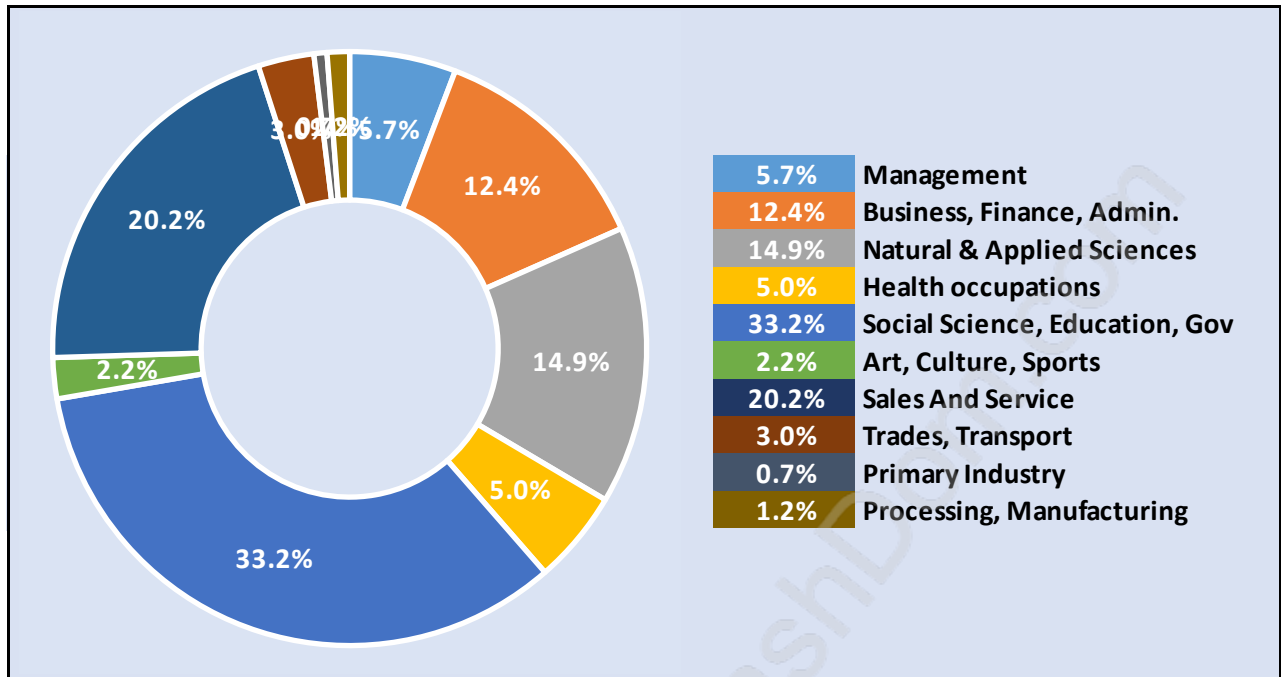

Family Structure in Greentree Village

Total Number of Families - 495 / Average Persons per Family - 3.

Households by Household Size in Greentree Village

Total Number of Households - 698

Dwellings in Greentree Village

Population Age 15+ in Greentree Village

Labour Force by Occupation in Greentree Village

Labour Force Participation in Greentree Village

Travel To Work in (from) Greentree Village

Occupied Dwellings by Structure Type in Greentree Village