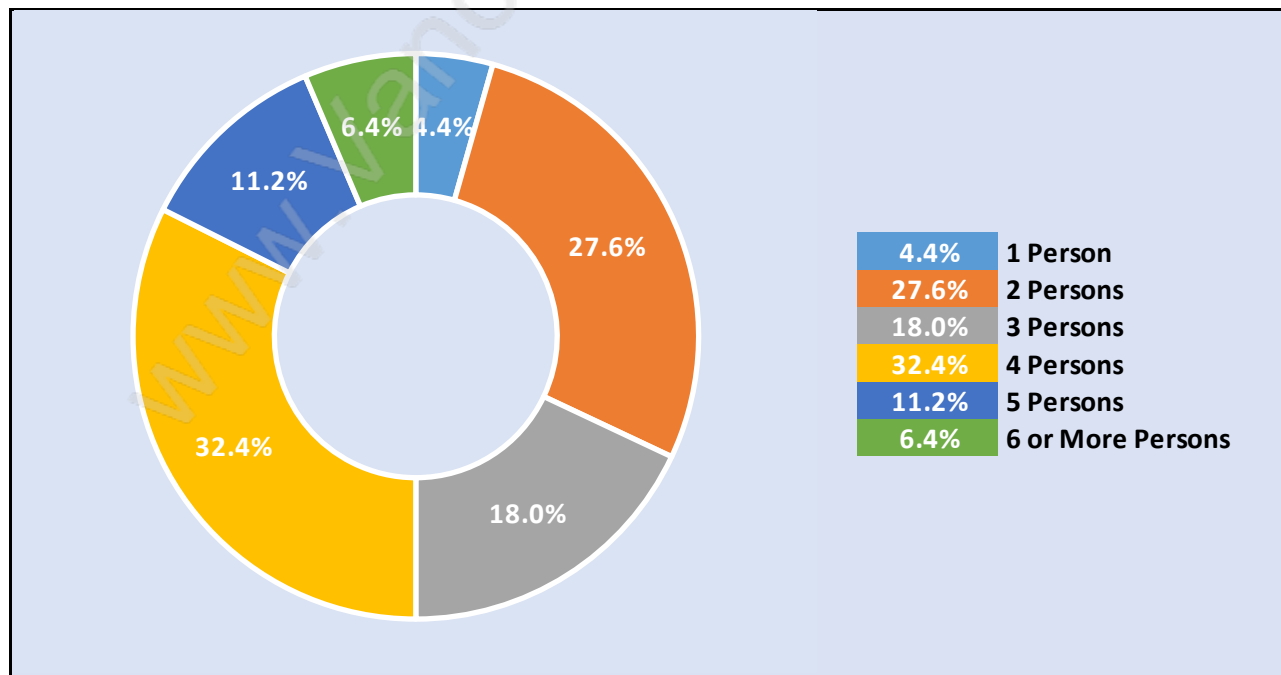

Households by Household Size in Grouse Woods

Total Number of Households - 250