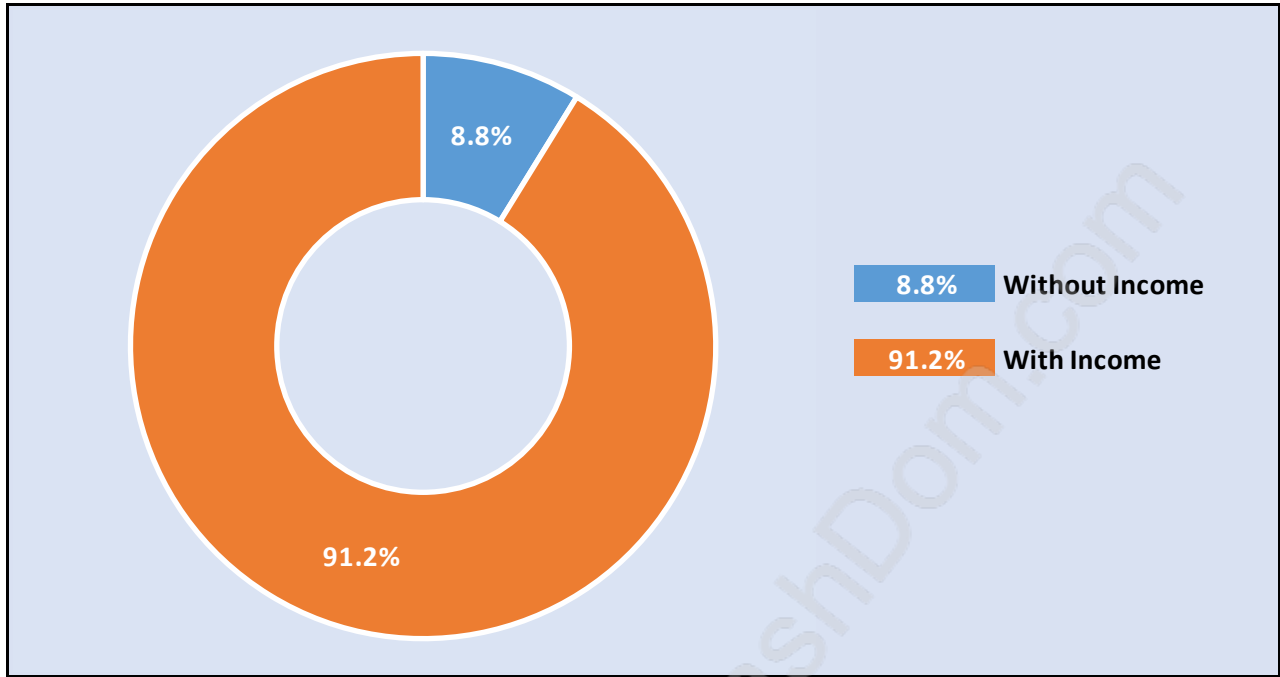

## Population Trends in Grouse Woods

## Population by Age in Grouse Woods

# Population Age 15+ by Income Status in Grouse Woods

Total Population Age 15 - 680