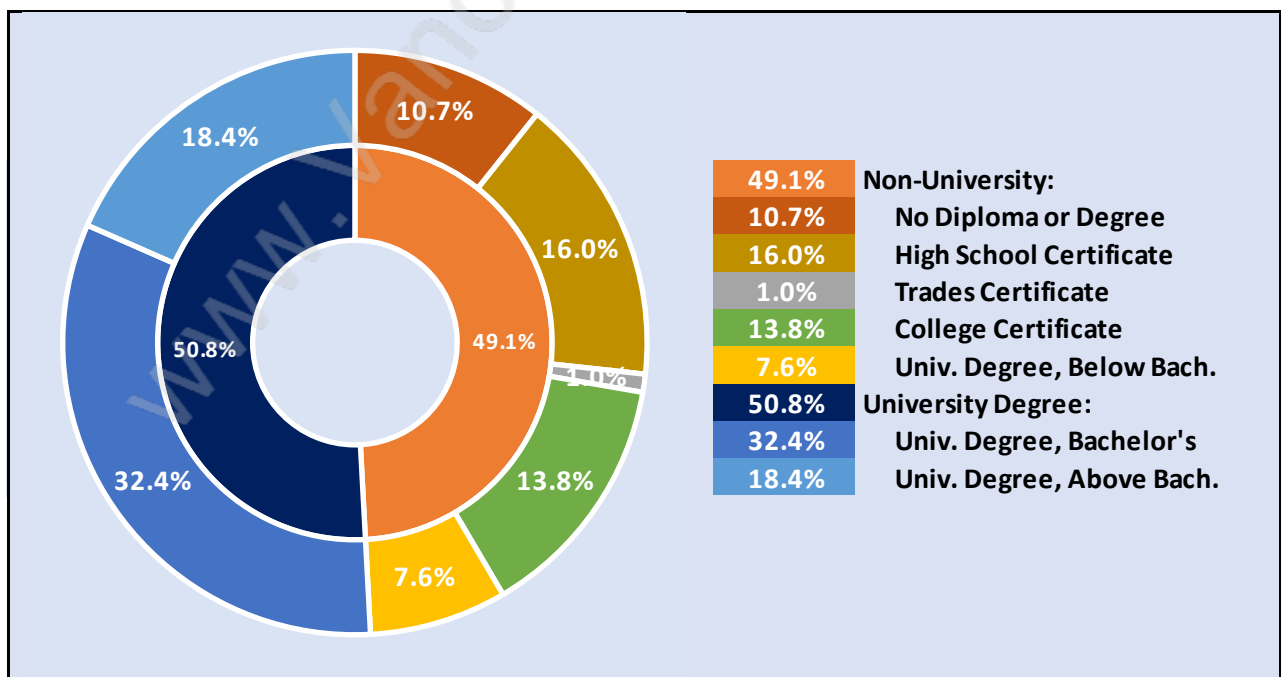

## Households by Household Size in Grouse Woods

Total Number of Households - 250

## Population Age 15+ in Grouse Woods