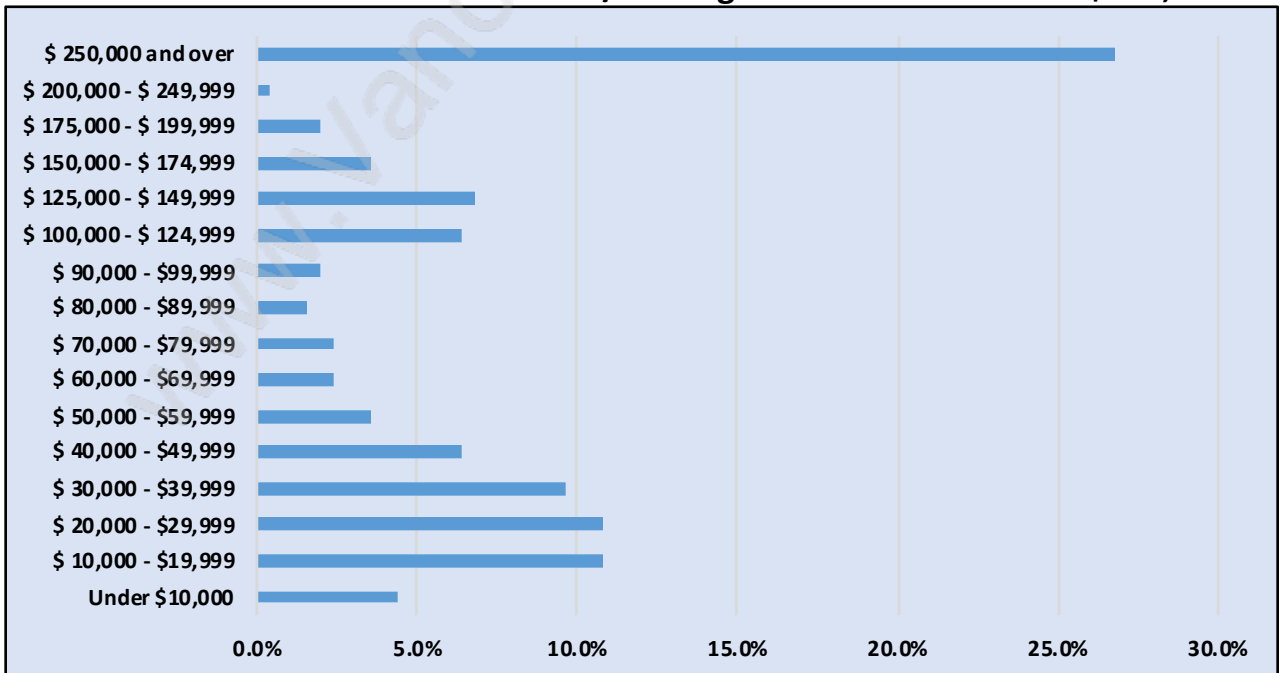

Households by Income in Grouse Woods

Total Number of Households - 250 / Average Household Income - $168,607