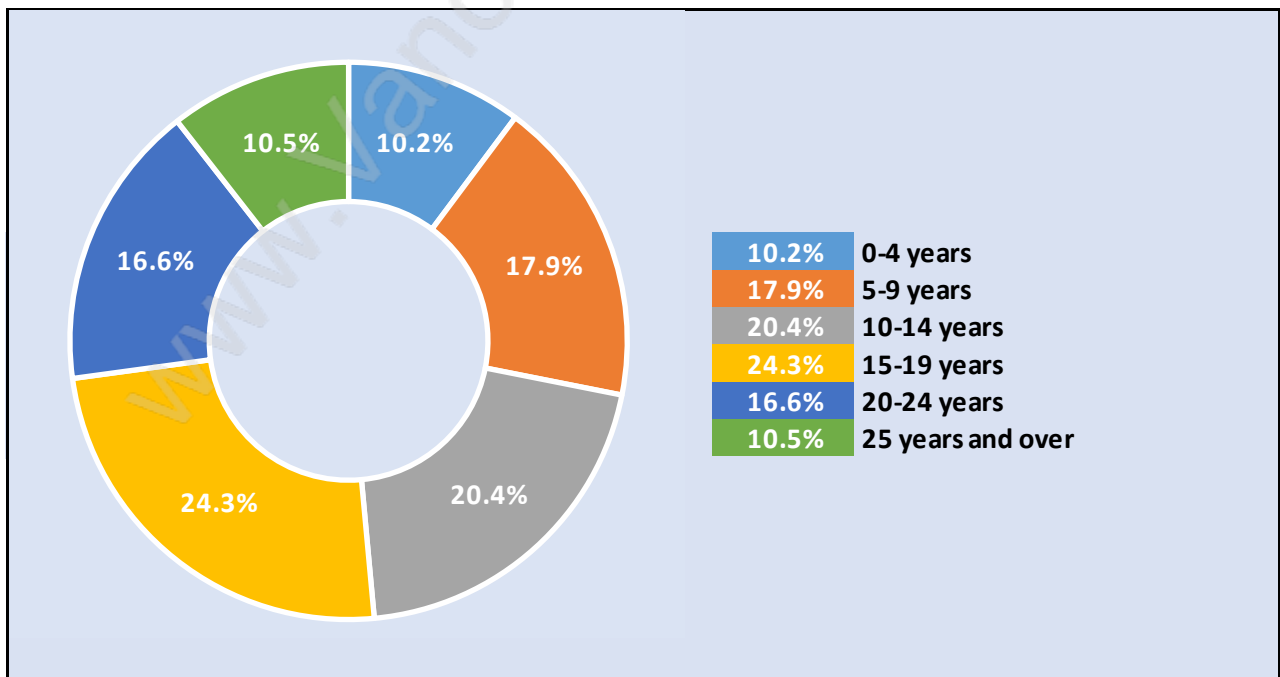

Children at Home in Grouse Woods

Total Number of Children at Home - 313