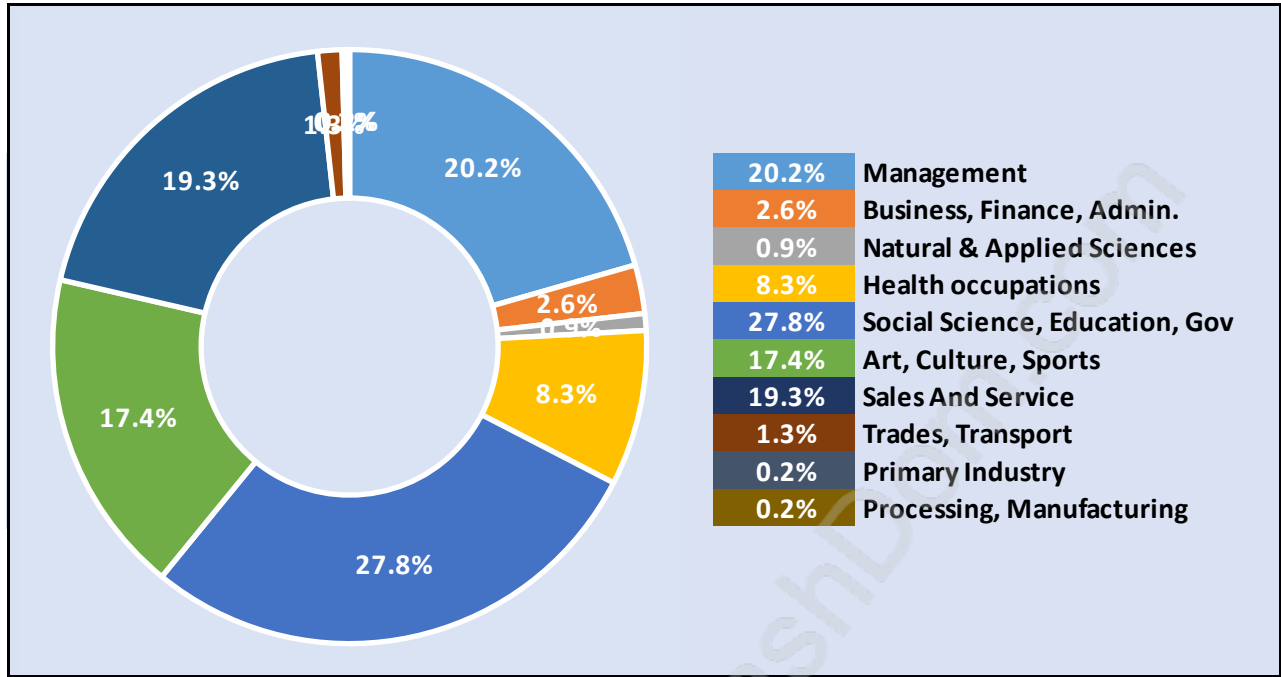

Labour Force by Occupation in Grouse Woods