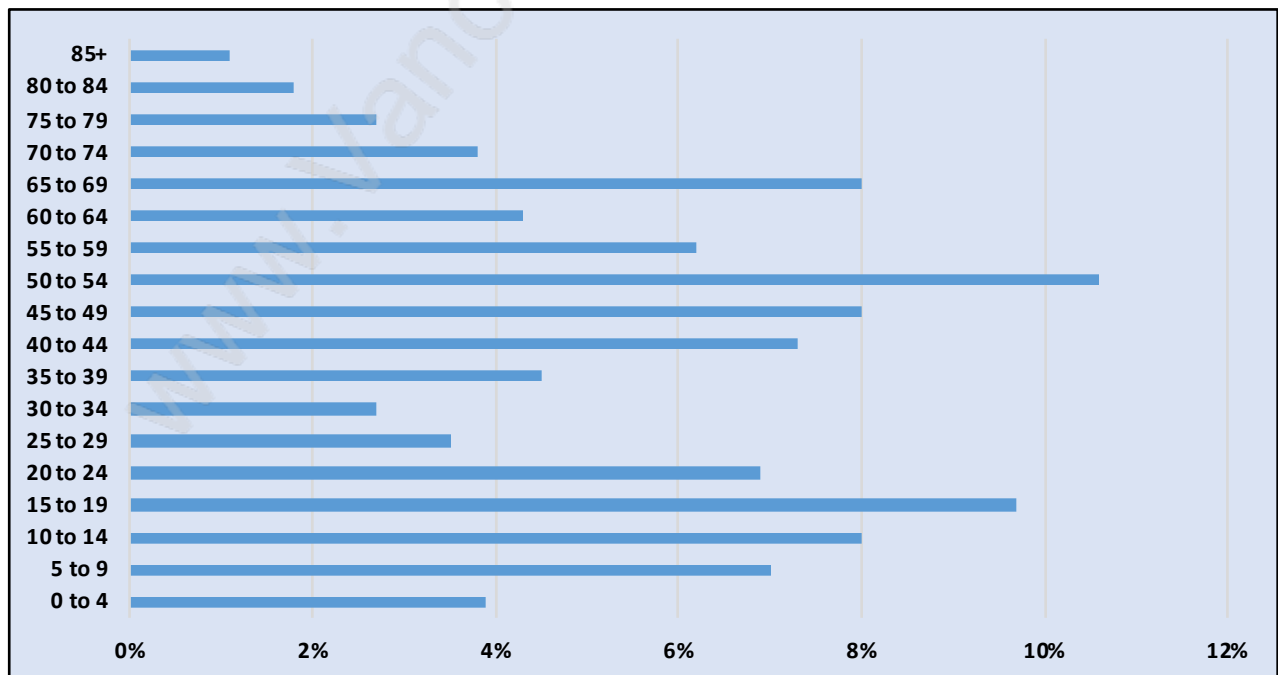

# Grouse Woods

## Population Trends in Grouse Woods

## Population by Age in Grouse Woods

# Population Age 15+ by Income Status in Grouse Woods

Total Population Age 15 - 680