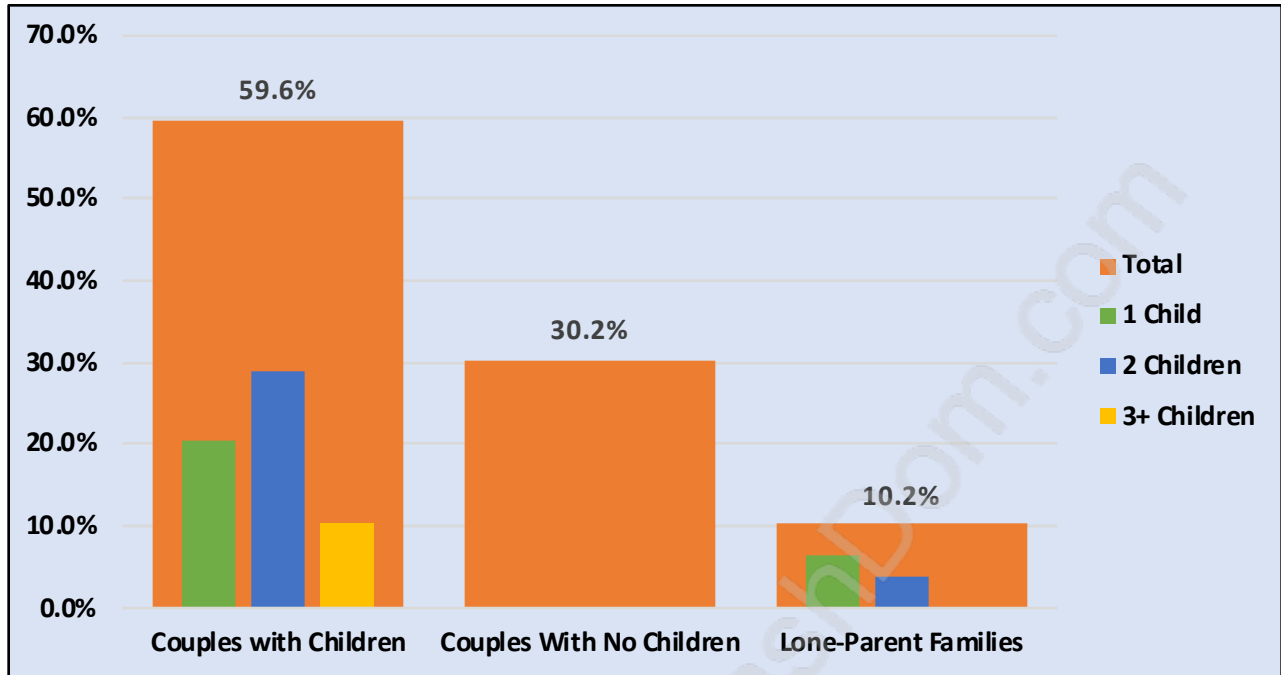

Family Structure in Grouse Woods

Total Number of Families - 235 / Average Persons per Family - 3.3