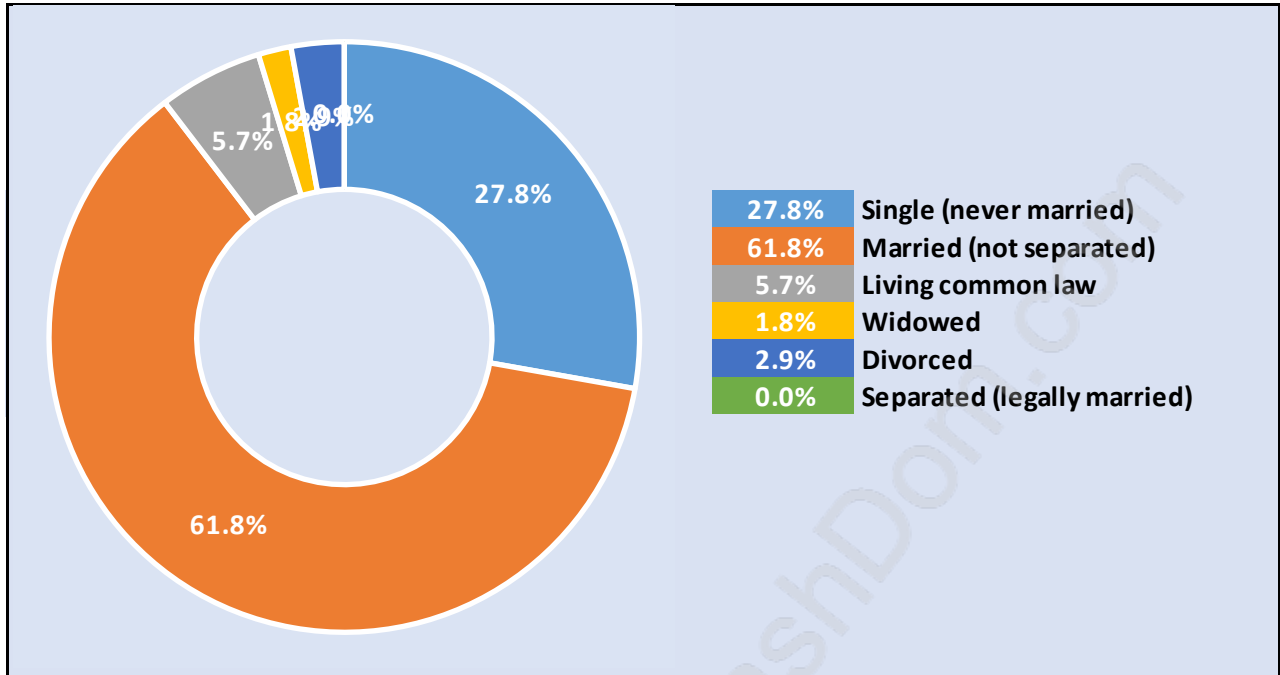

Families in Grouse Woods

Average Persons per Family - 3.3