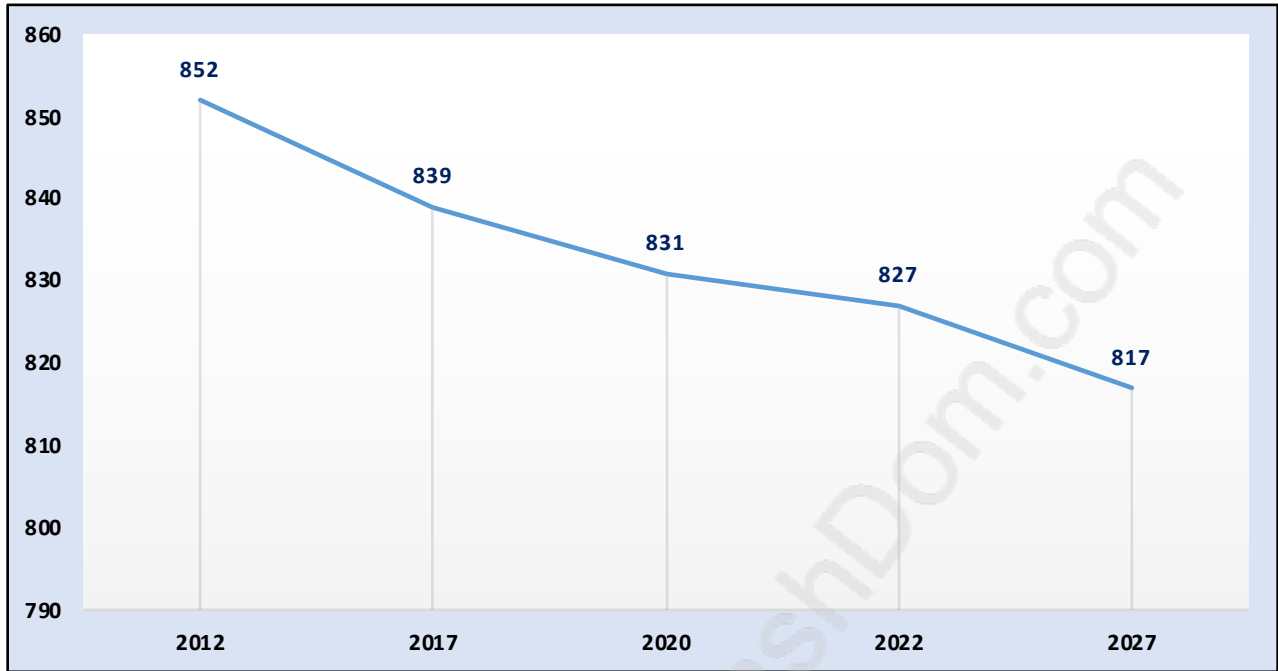

# Grouse Woods

## Population Trends in Grouse Woods

## Population by Age in Grouse Woods

# Population Age 15+ by Income Status in Grouse Woods

Total Population Age 15 - 680