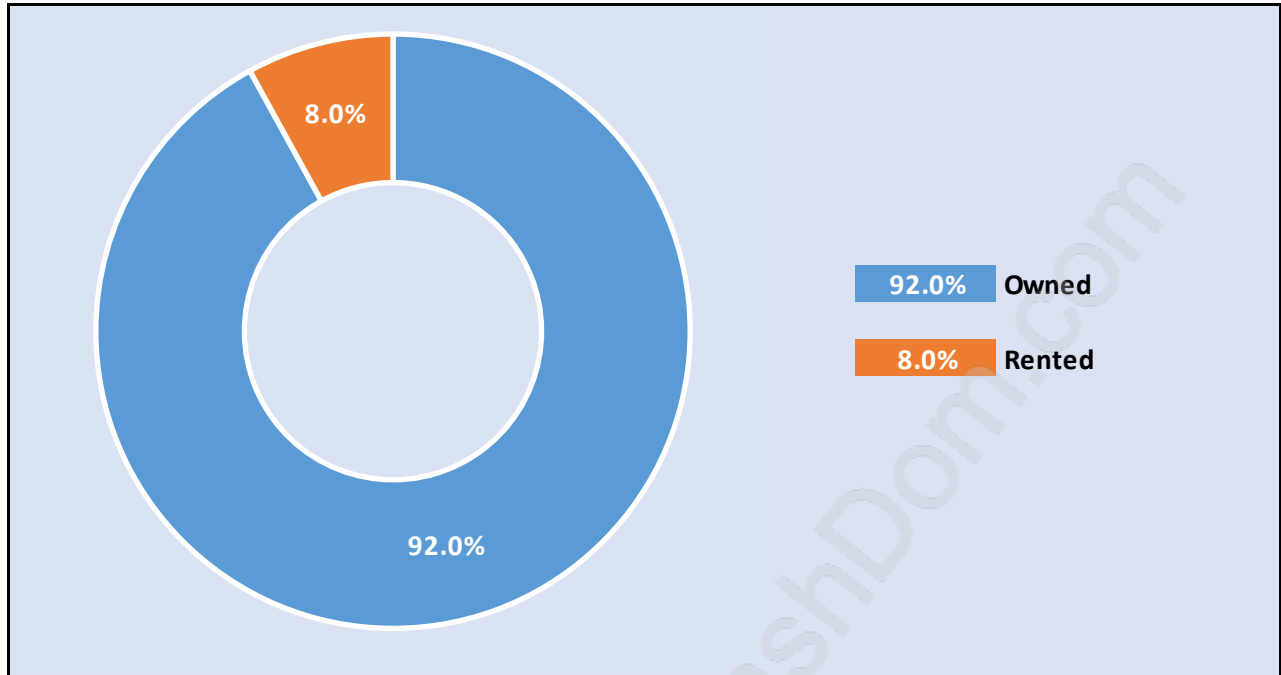

Dwellings in Grouse Woods