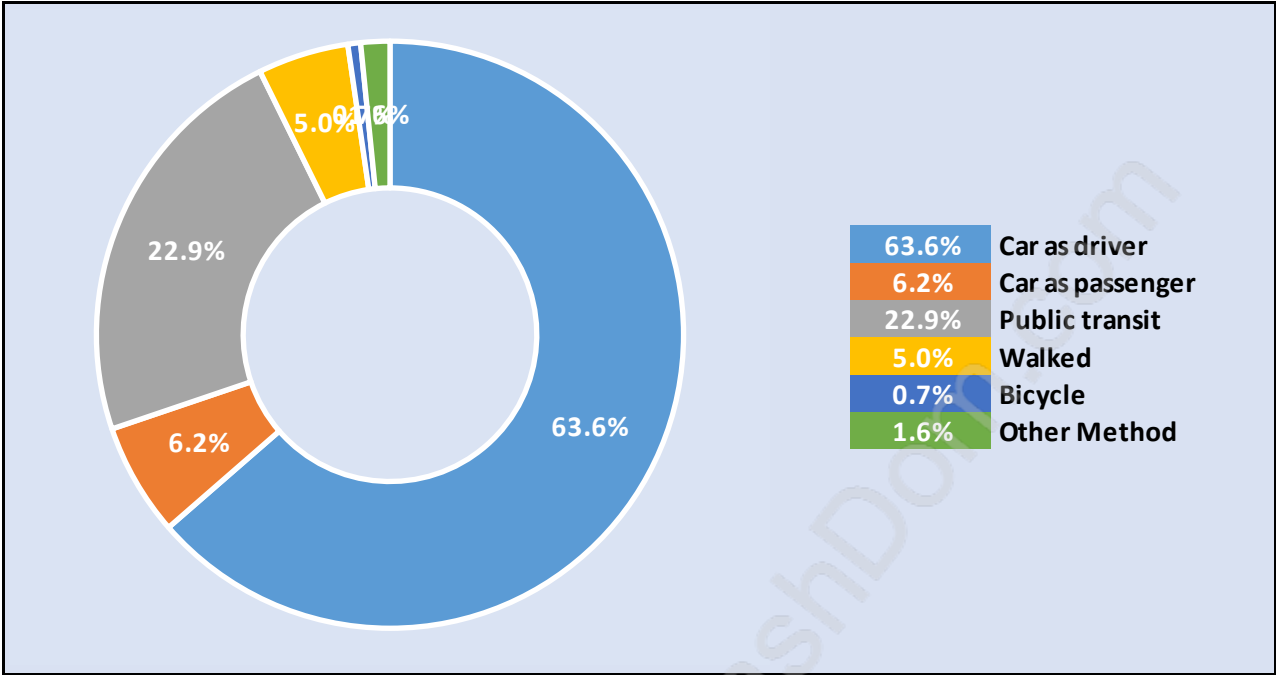

Travel To Work in (from) Guildford