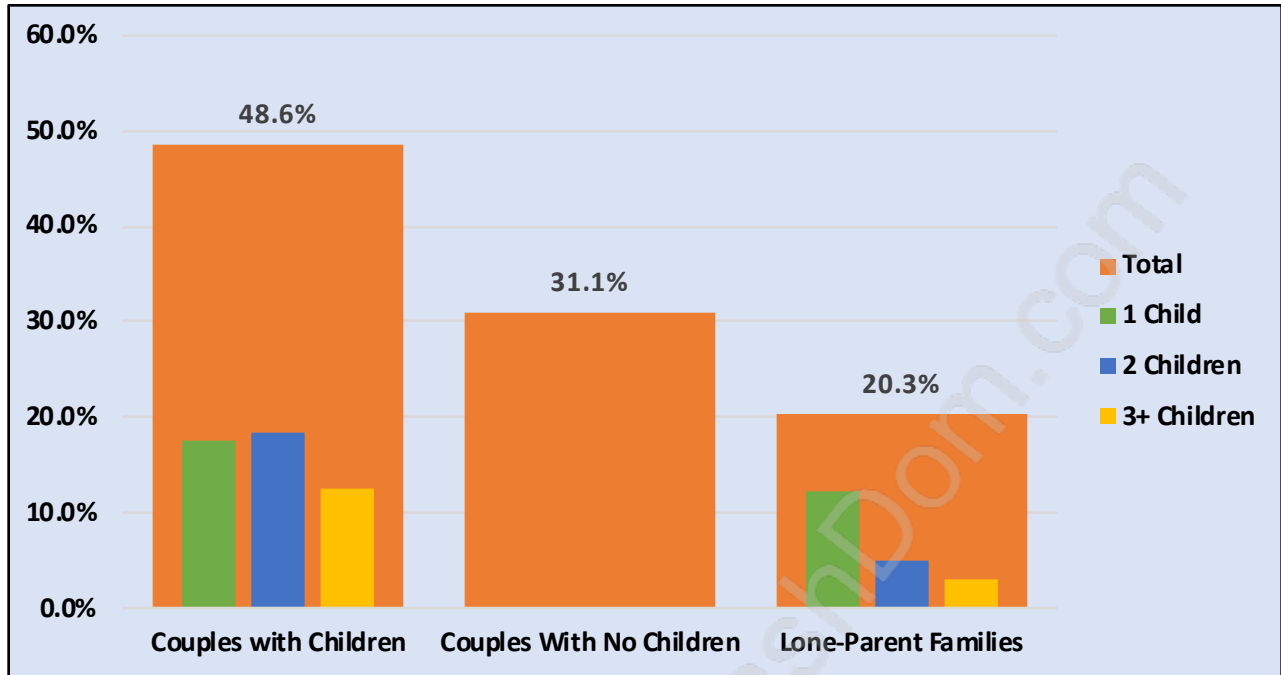

Guildford

Population Trends in Guildford

Population by Age in Guildford

Population Age 15+ by Income Status in Guildford

Total Population Age 15 - 28,384

Households by Income in Guildford

Total Number of Households - 12,263 / Average Household Income - \$74,373

Families in Guildford

Average Persons per Family - 3.1

Children at Home in Guildford

Total Number of Children at Home - 10,948

Family Structure in Guildford

Total Number of Families - 8,606 / Average Persons per Family - 3.1

Households by Household Size in Guildford

Total Number of Households - 12,263

Dwellings in Guildford

Population Age 15+ in Guildford

Labour Force by Occupation in Guildford

Labour Force Participation in Guildford