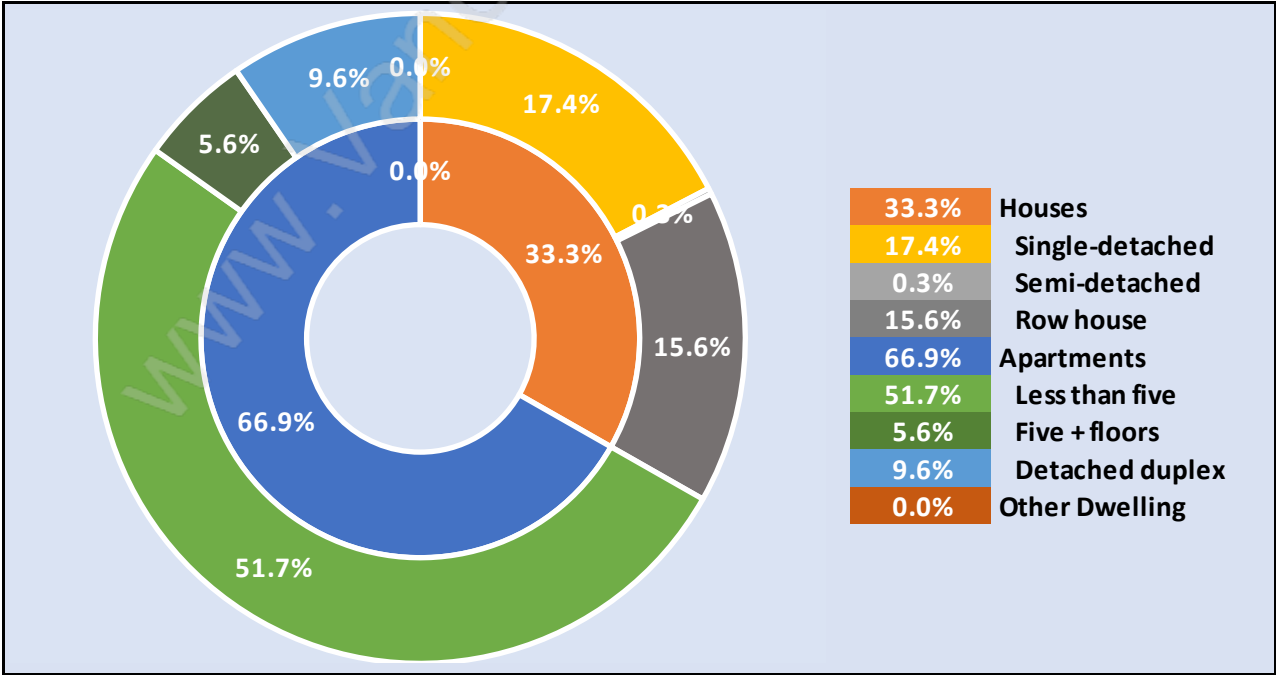

Occupied Dwellings by Structure Type in Guildford

Dominant Bulding Type - Apartment, building low and high rise