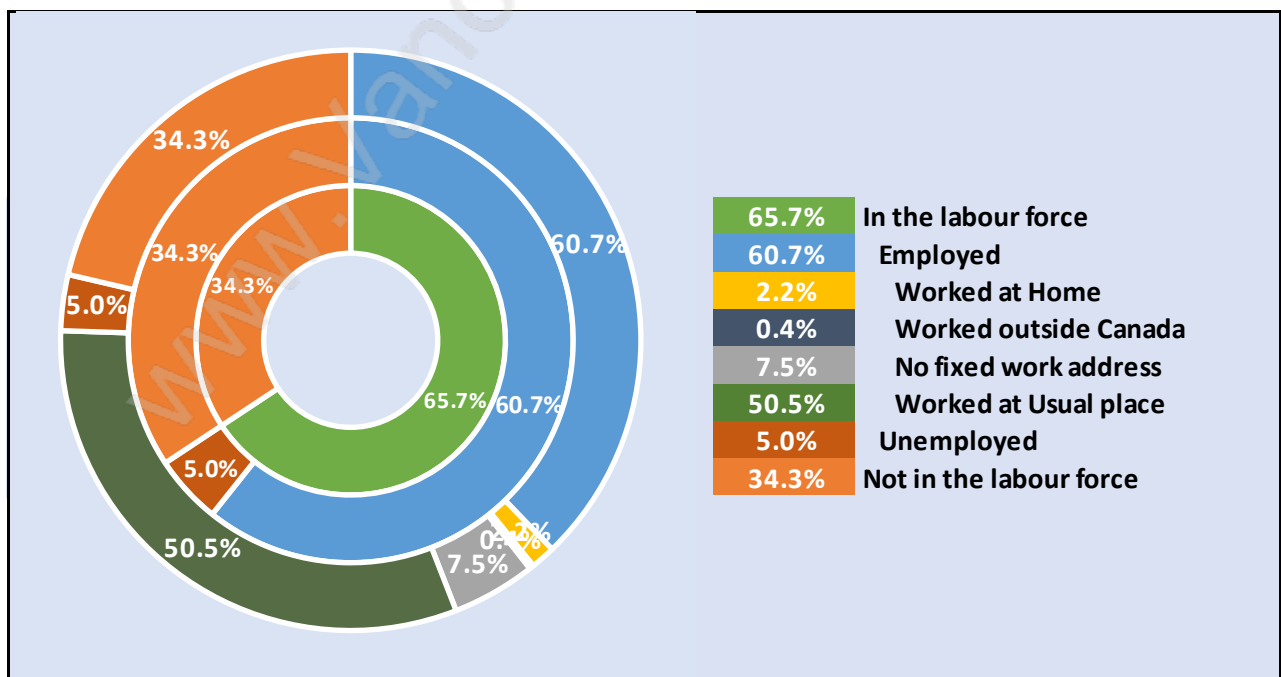

Families in Guildford

Average Persons per Family - 3.1

Children at Home in Guildford

Total Number of Children at Home - 10,948

Family Structure in Guildford

Total Number of Families - 8,606 / Average Persons per Family - 3.1

Households by Household Size in Guildford

Total Number of Households - 12,263

Dwellings in Guildford

Population Age 15+ in Guildford

Labour Force by Occupation in Guildford

Labour Force Participation in Guildford