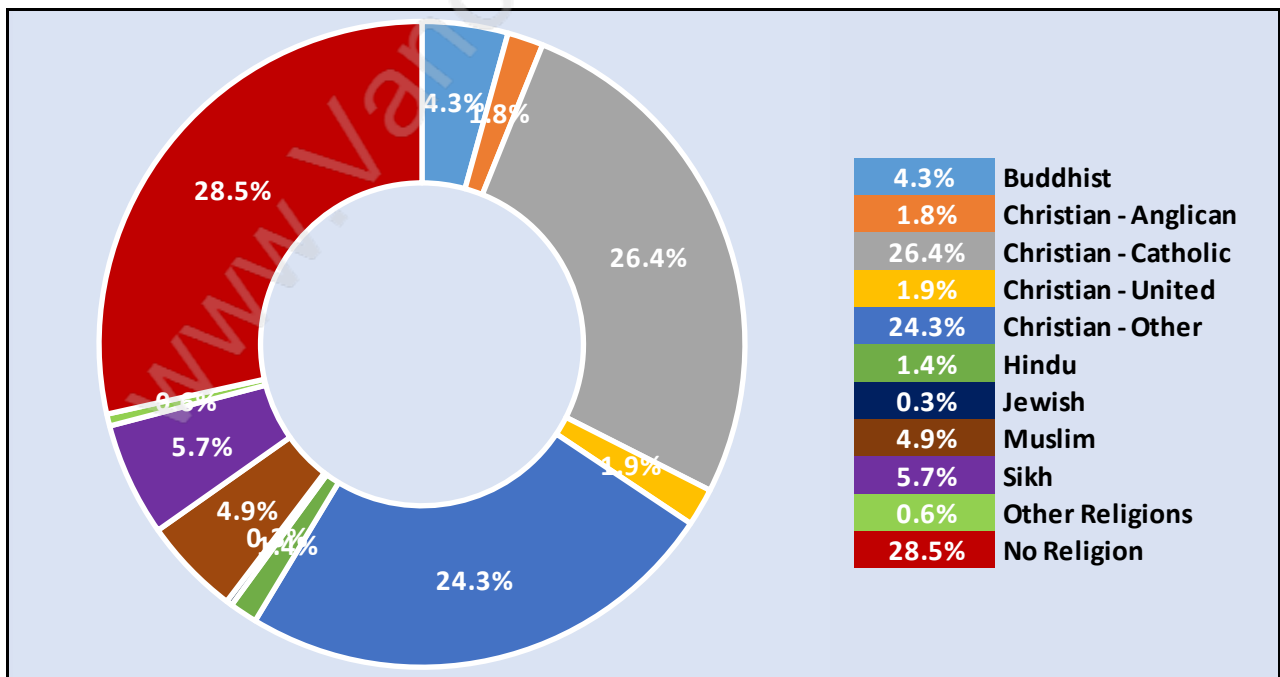

Dominant Period of Construction - 1981-1990

Population by Religion in Guildford

Population by Home Languages in Guildford