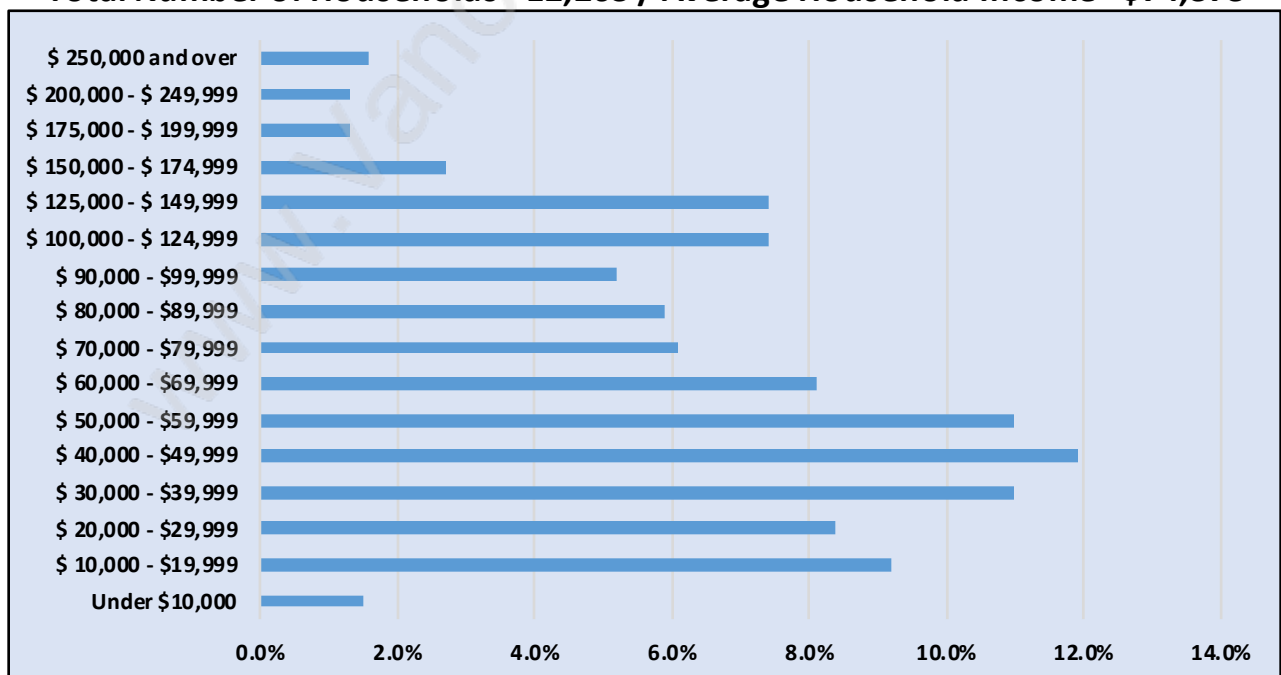

Guildford

Population Trends in Guildford

Population by Age in Guildford

Population Age 15+ by Income Status in Guildford

Total Population Age 15 - 28,384

Households by Income in Guildford

Total Number of Households - 12,263 / Average Household Income - \$74,373

Families in Guildford

Average Persons per Family - 3.1

Children at Home in Guildford

Total Number of Children at Home - 10,948

Family Structure in Guildford

Total Number of Families - 8,606 / Average Persons per Family - 3.1