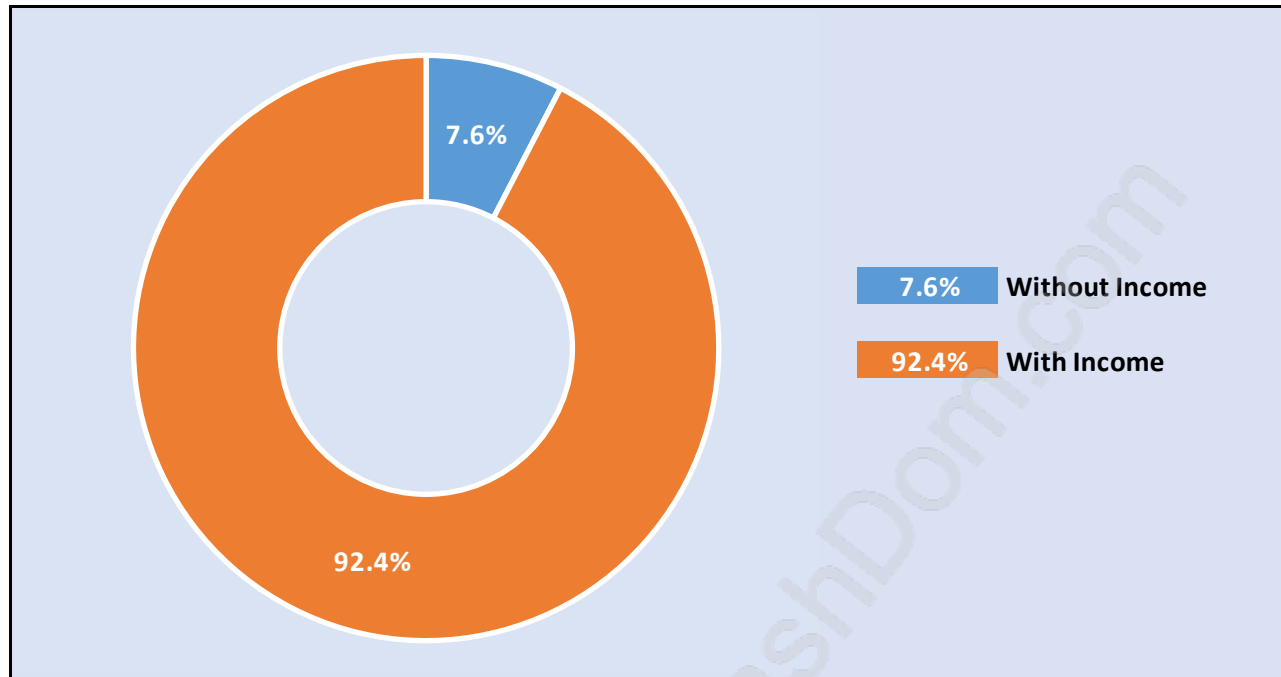

Guildford

Population Trends in Guildford

Population by Age in Guildford

Population Age 15+ by Income Status in Guildford

Total Population Age 15 - 28,384

Households by Income in Guildford

Total Number of Households - 12,263 / Average Household Income - \$74,373

Families in Guildford

Average Persons per Family - 3.1

Children at Home in Guildford

Total Number of Children at Home - 10,948

Family Structure in Guildford

Total Number of Families - 8,606 / Average Persons per Family - 3.1

Households by Household Size in Guildford

Total Number of Households - 12,263

Dwellings in Guildford

Population Age 15+ in Guildford

Labour Force by Occupation in Guildford

Labour Force Participation in Guildford