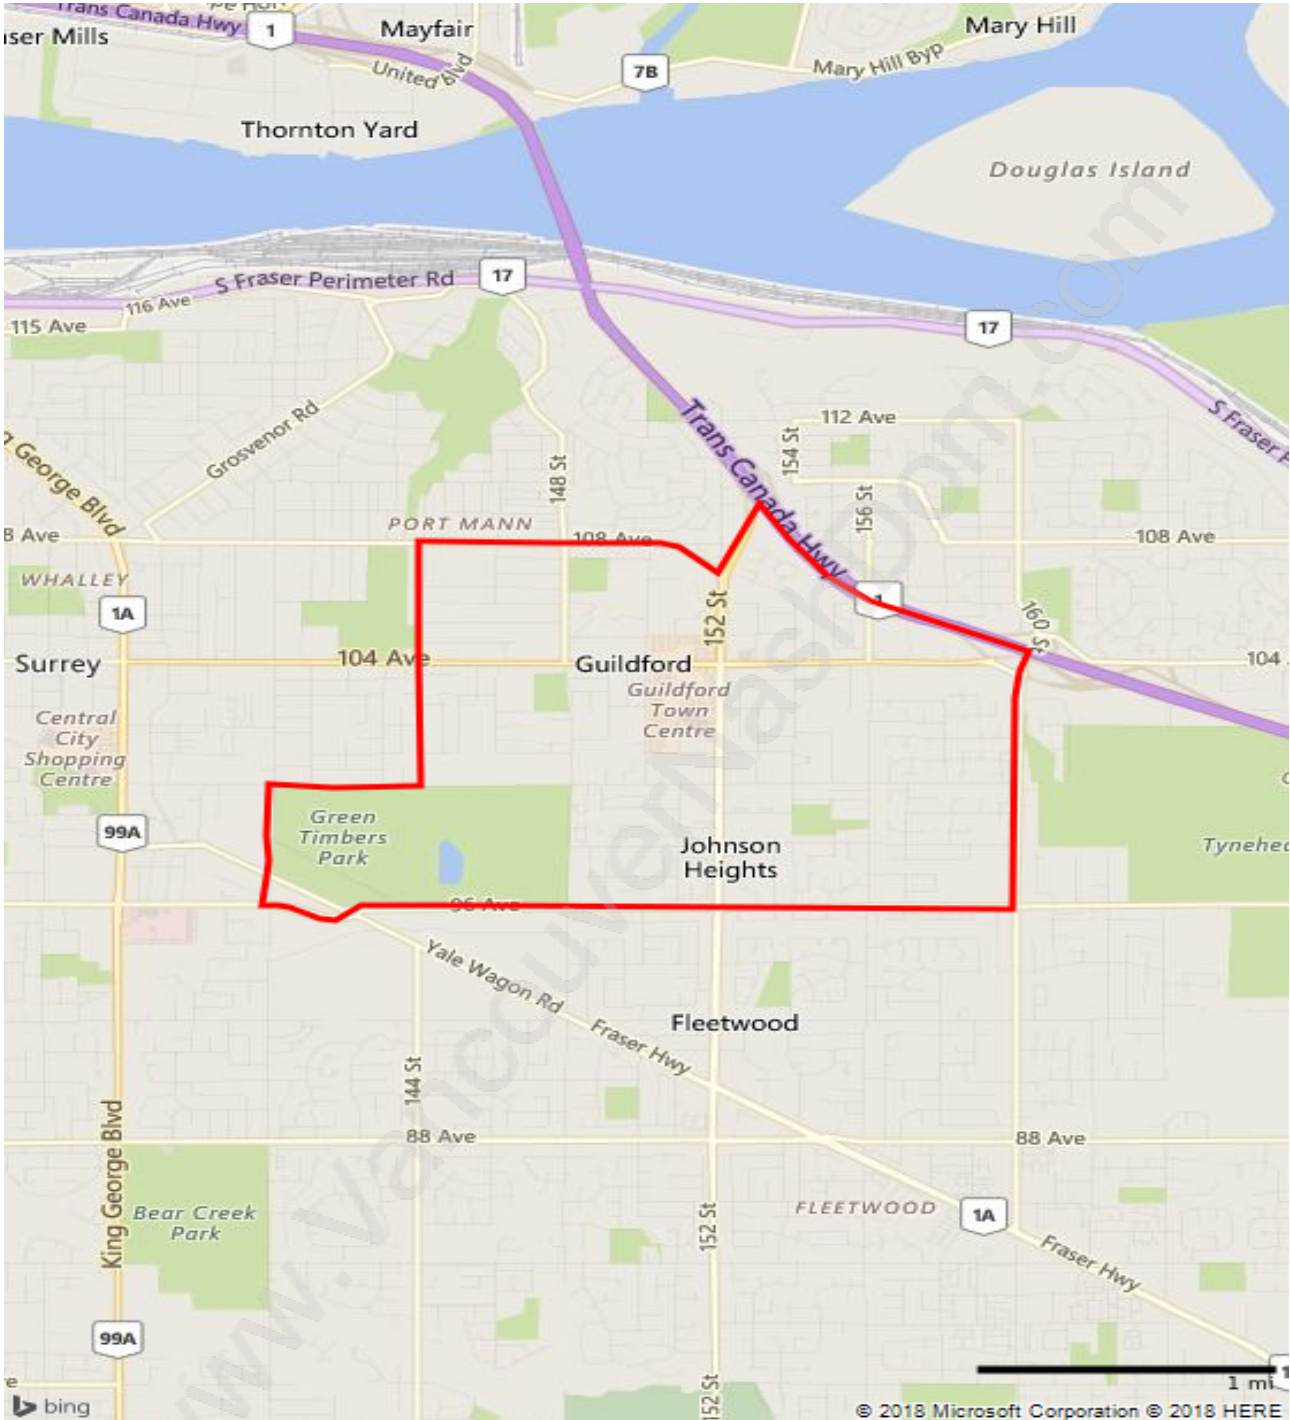

Guildford

Population Trends in Guildford

Population by Age in Guildford

Population Age 15+ by Income Status in Guildford

Total Population Age 15 - 28,384

Households by Income in Guildford

Total Number of Households - 12,263 / Average Household Income - \$74,373