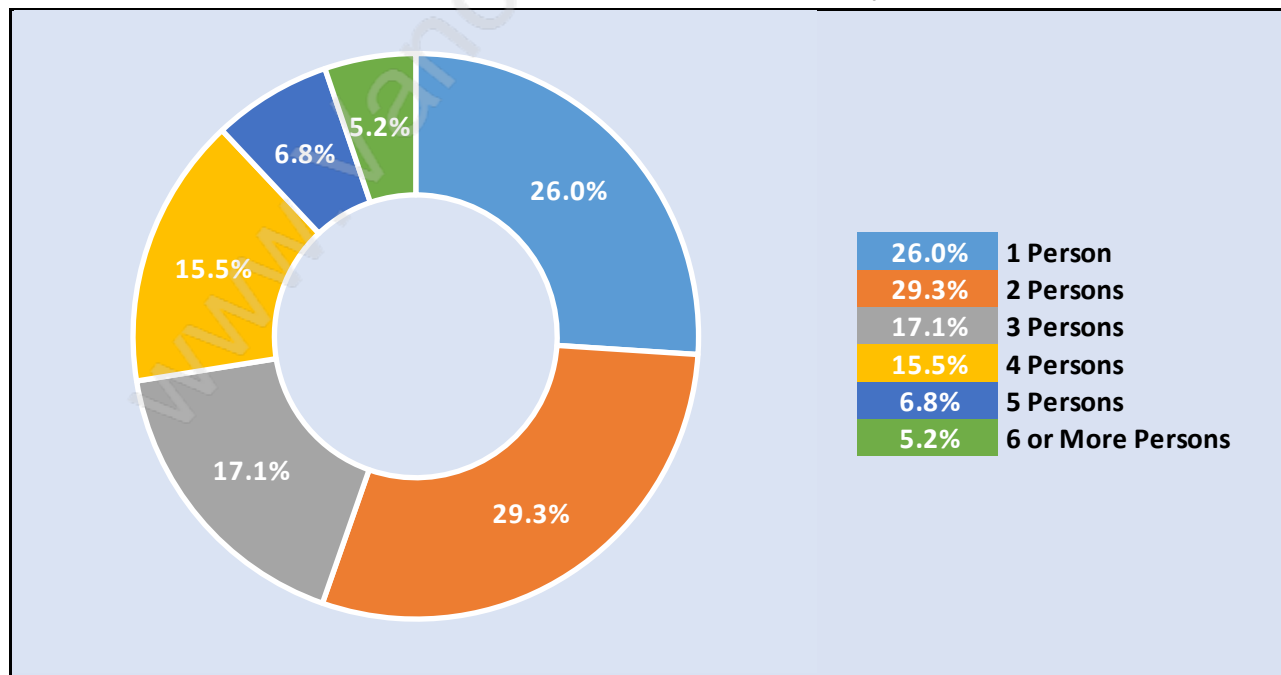

Guildford

Population Trends in Guildford

Population by Age in Guildford

Population Age 15+ by Income Status in Guildford

Total Population Age 15 - 28,384

Households by Income in Guildford

Total Number of Households - 12,263 / Average Household Income - \$74,373

Families in Guildford

Average Persons per Family - 3.1

Children at Home in Guildford

Total Number of Children at Home - 10,948

Family Structure in Guildford

Total Number of Families - 8,606 / Average Persons per Family - 3.1

Households by Household Size in Guildford

Total Number of Households - 12,263

Dwellings in Guildford

Population Age 15+ in Guildford

Labour Force by Occupation in Guildford

Labour Force Participation in Guildford