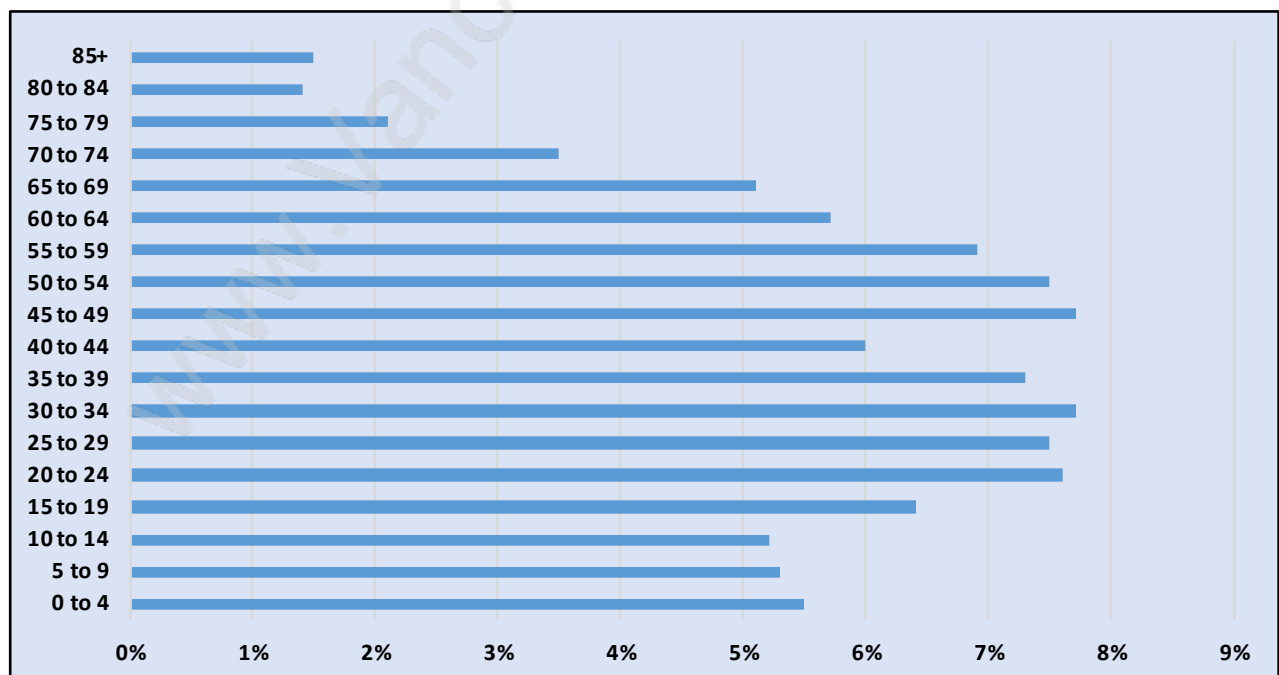

Guildford

Population Trends in Guildford

Population by Age in Guildford

Population Age 15+ by Income Status in Guildford

Total Population Age 15 - 28,384

Households by Income in Guildford

Total Number of Households - 12,263 / Average Household Income - \$74,373

Families in Guildford

Average Persons per Family - 3.1

Children at Home in Guildford

Total Number of Children at Home - 10,948

Family Structure in Guildford

Total Number of Families - 8,606 / Average Persons per Family - 3.1

Households by Household Size in Guildford

Total Number of Households - 12,263

Dwellings in Guildford

Population Age 15+ in Guildford

Labour Force by Occupation in Guildford

Labour Force Participation in Guildford