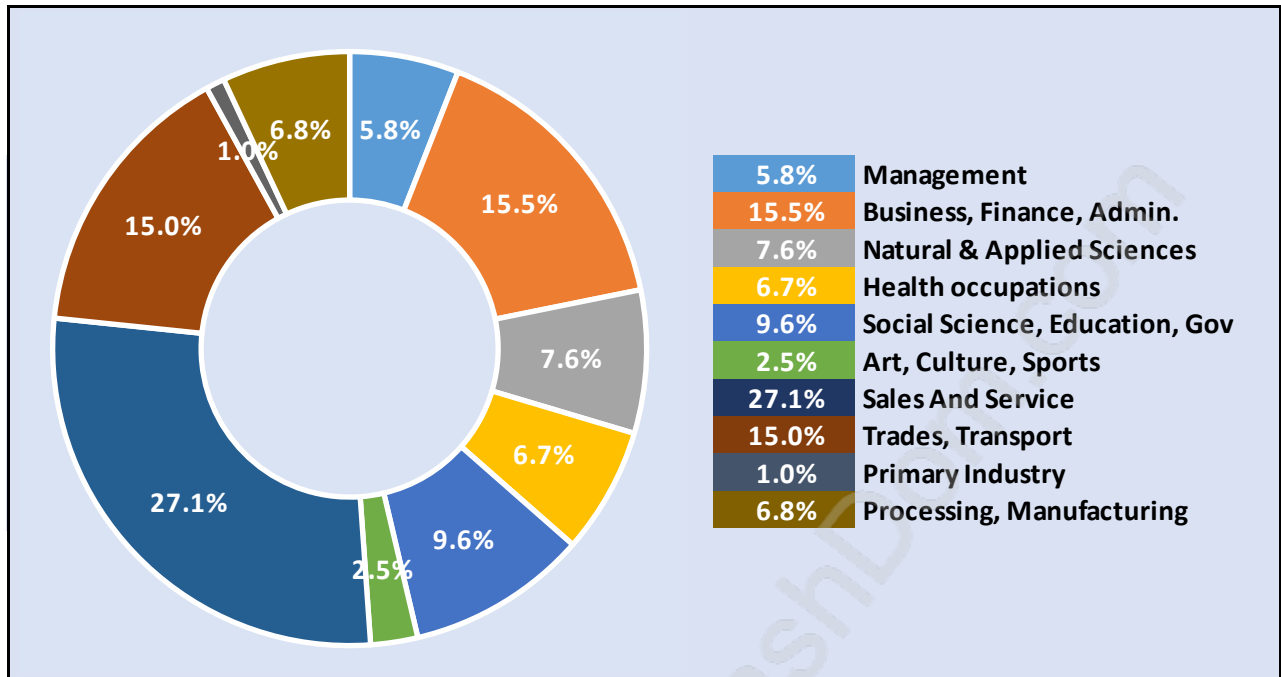

Households by Household Size in Guildford

Total Number of Households - 12,263

Dwellings in Guildford

Population Age 15+ in Guildford

Labour Force by Occupation in Guildford

Labour Force Participation in Guildford