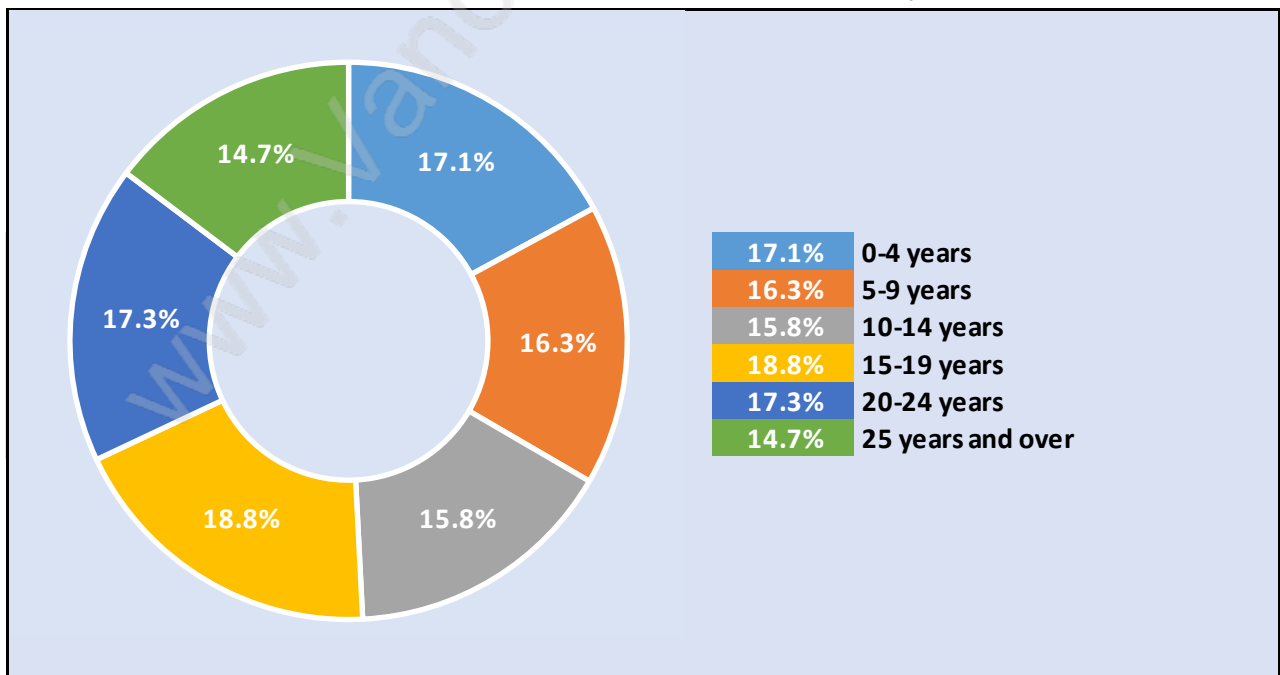

Guildford

Population Trends in Guildford

Population by Age in Guildford

Population Age 15+ by Income Status in Guildford

Total Population Age 15 - 28,384

Households by Income in Guildford

Total Number of Households - 12,263 / Average Household Income - \$74,373

Families in Guildford

Average Persons per Family - 3.1

Children at Home in Guildford

Total Number of Children at Home - 10,948

Family Structure in Guildford

Total Number of Families - 8,606 / Average Persons per Family - 3.1

Households by Household Size in Guildford

Total Number of Households - 12,263

Dwellings in Guildford

Population Age 15+ in Guildford

Labour Force by Occupation in Guildford

Labour Force Participation in Guildford