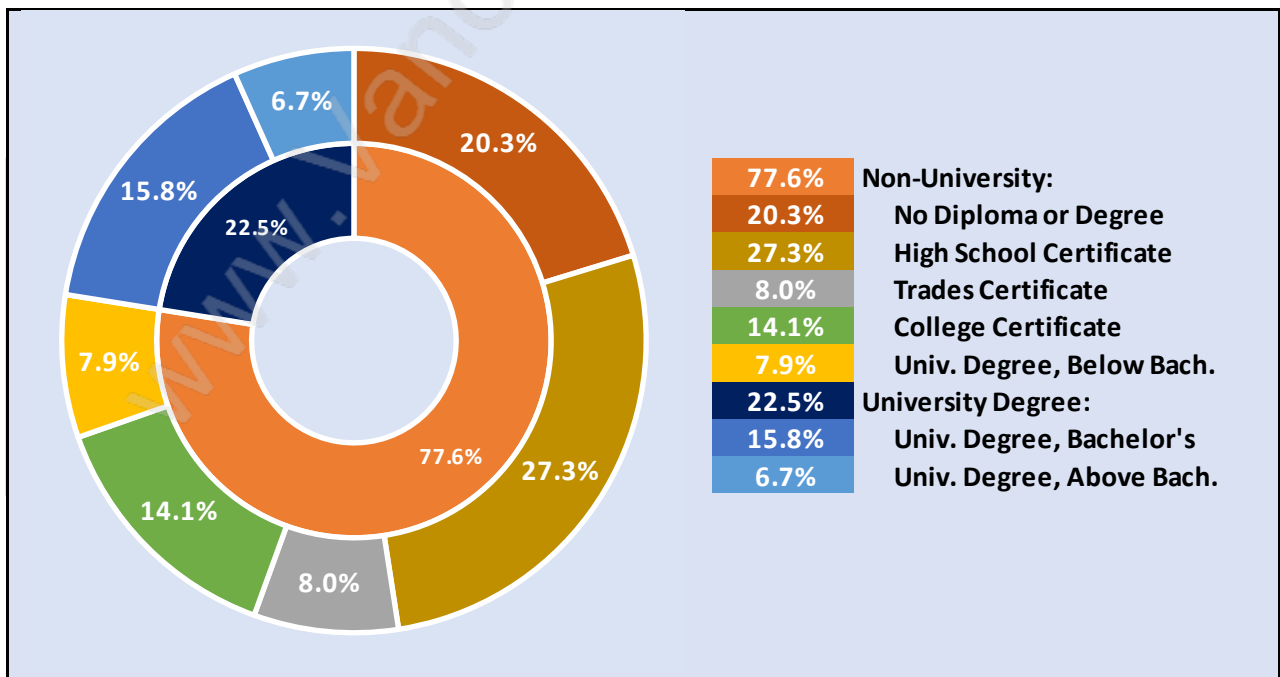

Guildford

Population Trends in Guildford

Population by Age in Guildford

Population Age 15+ by Income Status in Guildford

Total Population Age 15 - 28,384

Households by Income in Guildford

Total Number of Households - 12,263 / Average Household Income - \$74,373

Families in Guildford

Average Persons per Family - 3.1

Children at Home in Guildford

Total Number of Children at Home - 10,948

Family Structure in Guildford

Total Number of Families - 8,606 / Average Persons per Family - 3.1

Households by Household Size in Guildford

Total Number of Households - 12,263

Dwellings in Guildford

Population Age 15+ in Guildford

Labour Force by Occupation in Guildford

Labour Force Participation in Guildford