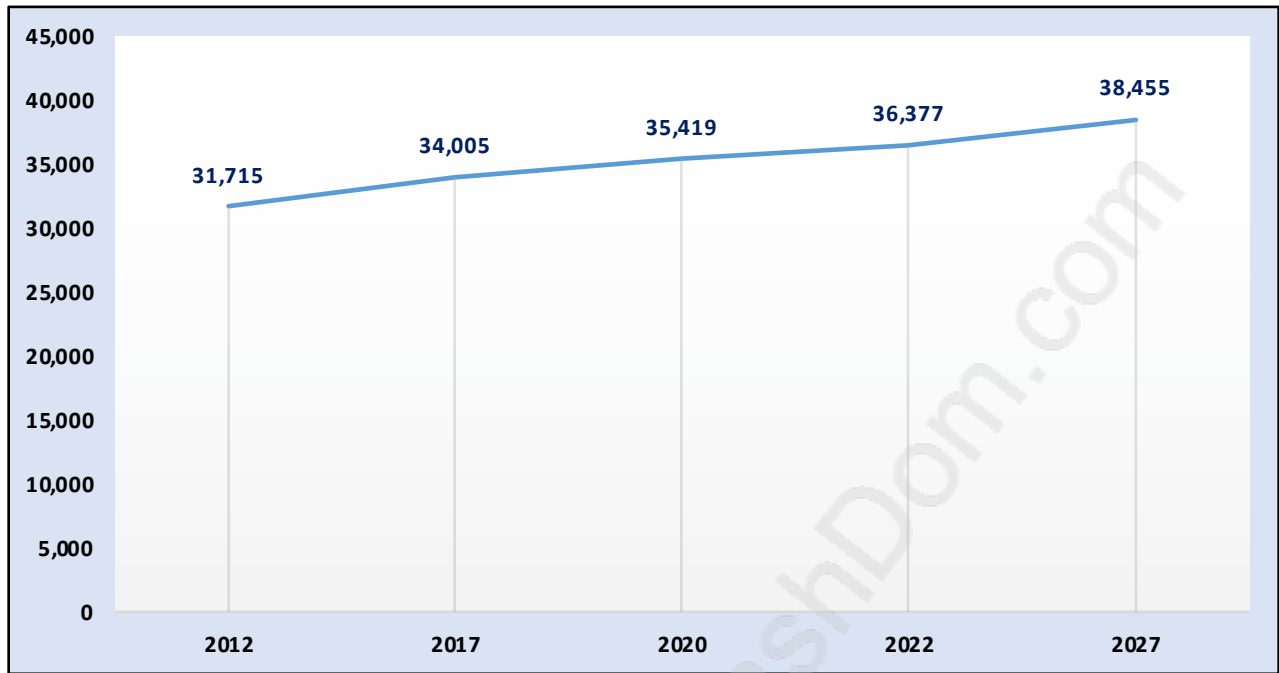

Guildford

Population Trends in Guildford

Population by Age in Guildford

Population Age 15+ by Income Status in Guildford

Total Population Age 15 - 28,384

Households by Income in Guildford

Total Number of Households - 12,263 / Average Household Income - \$74,373

Families in Guildford

Average Persons per Family - 3.1

Children at Home in Guildford

Total Number of Children at Home - 10,948

Family Structure in Guildford

Total Number of Families - 8,606 / Average Persons per Family - 3.1