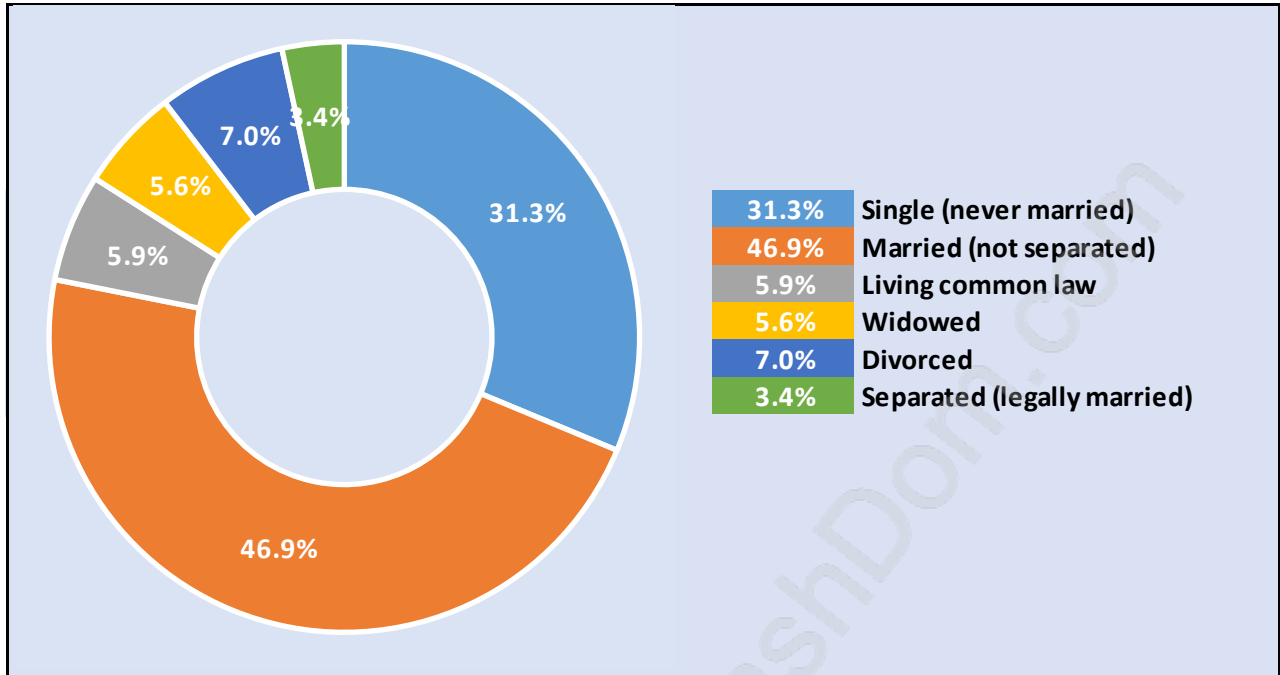

Guildford

Population Trends in Guildford

Population by Age in Guildford

Population Age 15+ by Income Status in Guildford

Total Population Age 15 - 28,384

Households by Income in Guildford

Total Number of Households - 12,263 / Average Household Income - \$74,373

Families in Guildford

Average Persons per Family - 3.1

Children at Home in Guildford

Total Number of Children at Home - 10,948

Family Structure in Guildford

Total Number of Families - 8,606 / Average Persons per Family - 3.1

Households by Household Size in Guildford

Total Number of Households - 12,263

Dwellings in Guildford

Population Age 15+ in Guildford

Labour Force by Occupation in Guildford

Labour Force Participation in Guildford