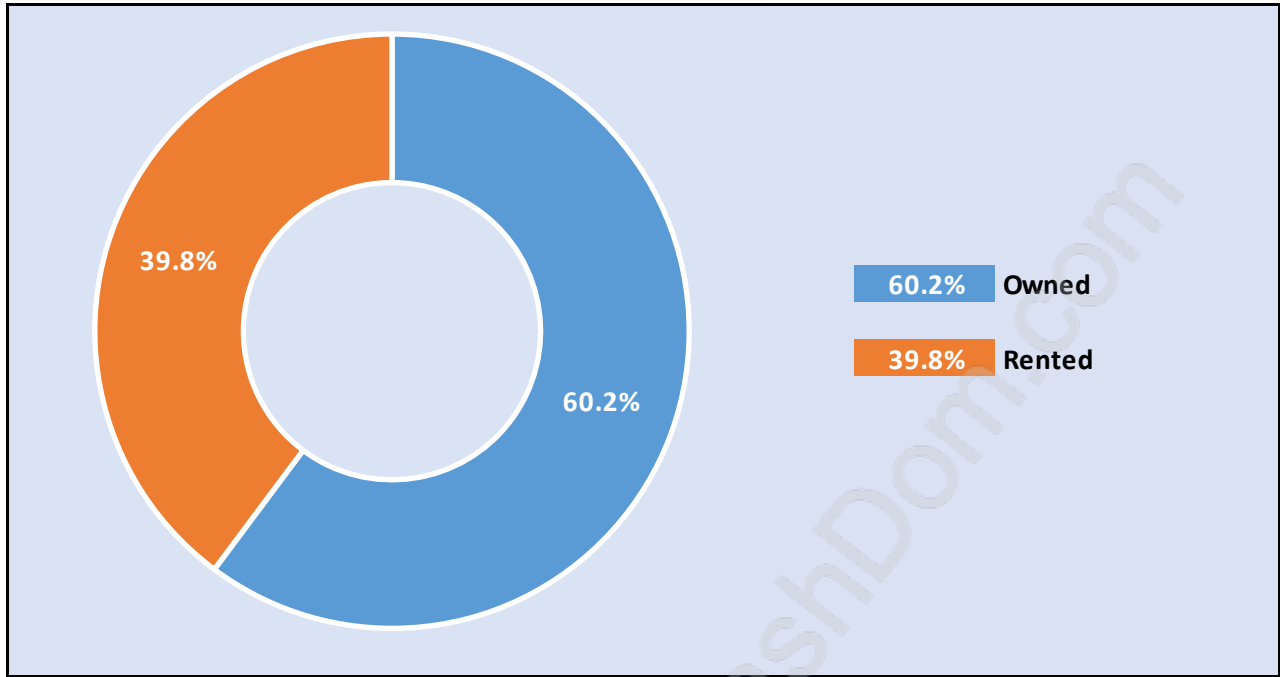

Guildford

Population Trends in Guildford

Population by Age in Guildford

Population Age 15+ by Income Status in Guildford

Total Population Age 15 - 28,384

Households by Income in Guildford

Total Number of Households - 12,263 / Average Household Income - \$74,373

Families in Guildford

Average Persons per Family - 3.1

Children at Home in Guildford

Total Number of Children at Home - 10,948

Family Structure in Guildford

Total Number of Families - 8,606 / Average Persons per Family - 3.1

Households by Household Size in Guildford

Total Number of Households - 12,263

Dwellings in Guildford

Population Age 15+ in Guildford

Labour Force by Occupation in Guildford

Labour Force Participation in Guildford