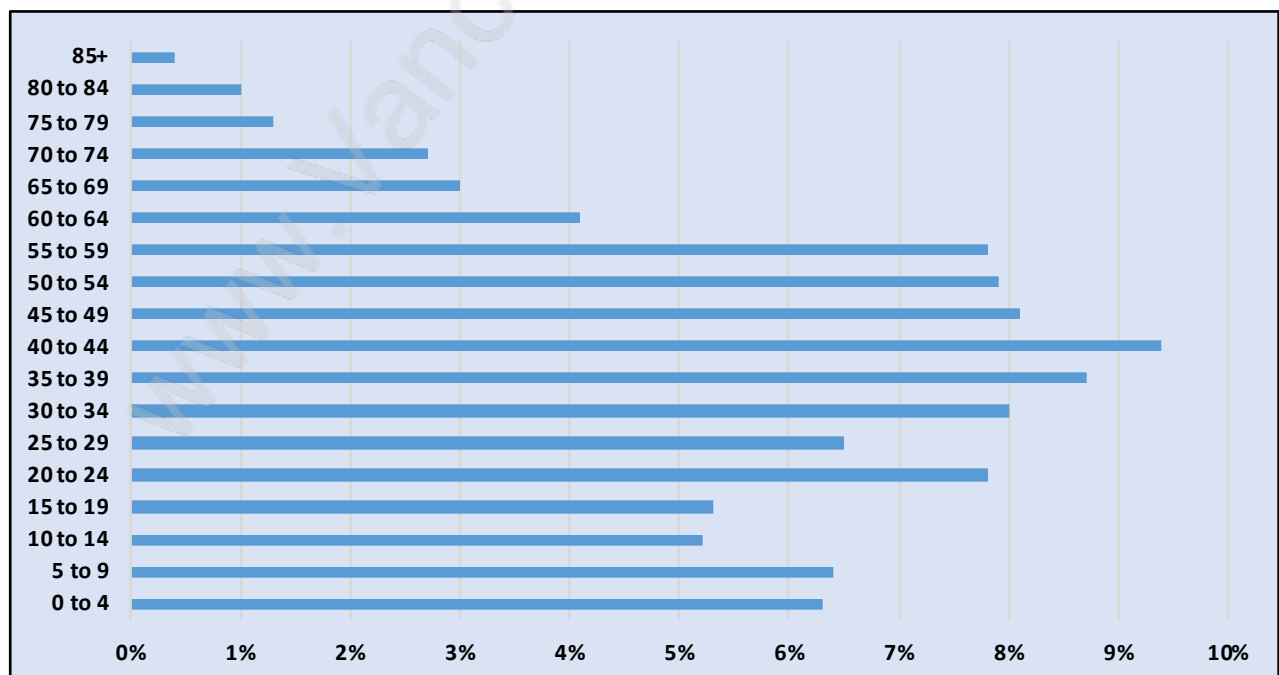

Hamilton

Population Trends in Hamilton

Population by Age in Hamilton

Population Age 15+ by Income Status in Hamilton

Total Population Age 15 - 3,174

Households by Income in Hamilton

Total Number of Households - 1,450 / Average Household Income - \$114,639

Families in Hamilton

Average Persons per Family - 3

Children at Home in Hamilton

Total Number of Children at Home - 1,325

Family Structure in Hamilton

Total Number of Families - 1,107 / Average Persons per Family - 3.