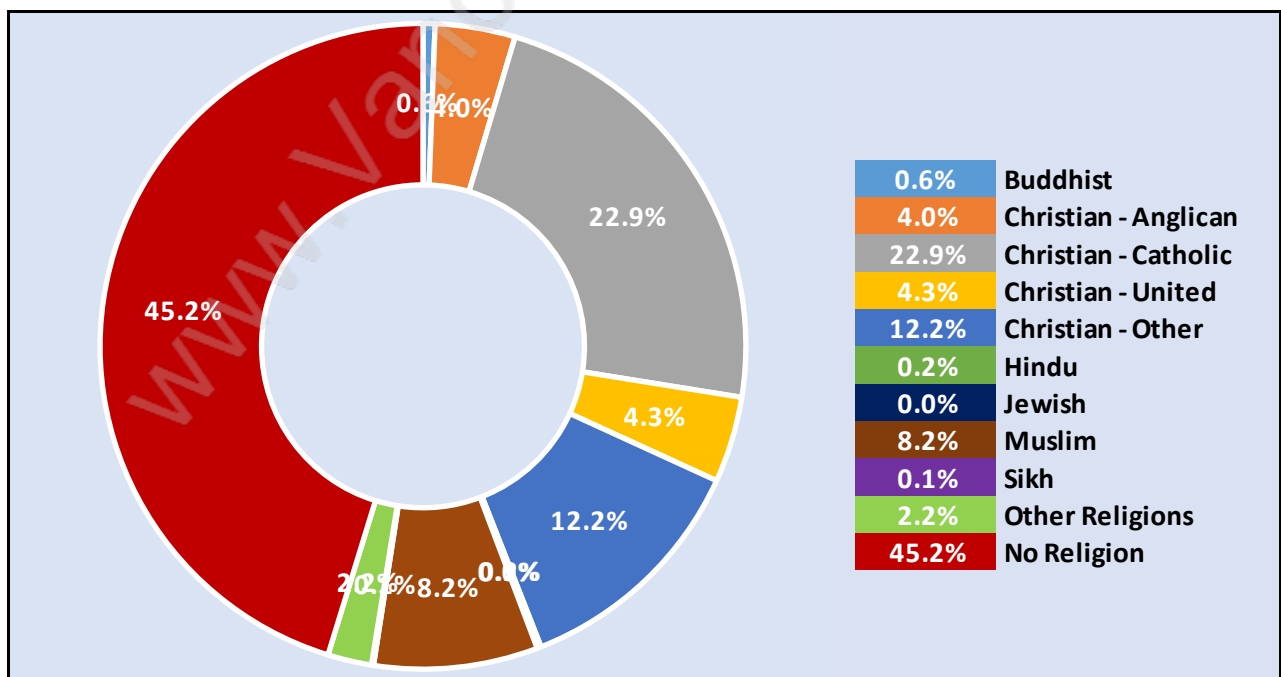

Population by Religion in Hamilton