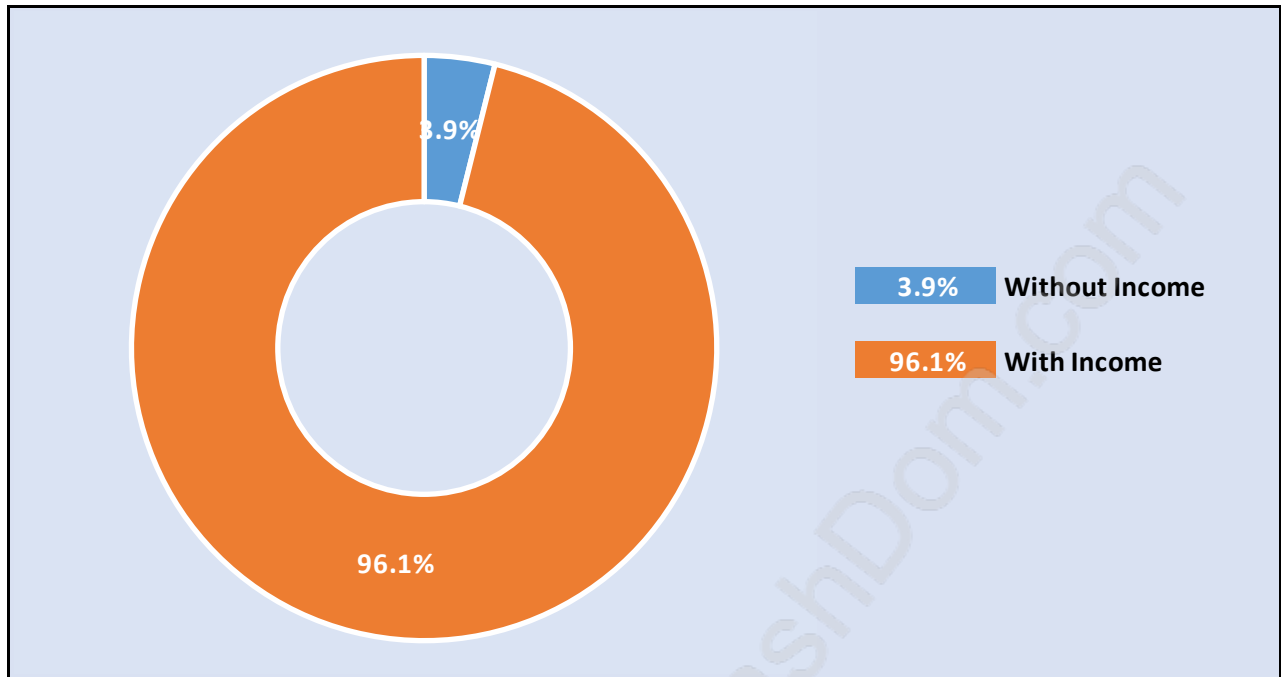

Hamilton

Population Trends in Hamilton

Population by Age in Hamilton

Population Age 15+ by Income Status in Hamilton

Total Population Age 15 - 3,174

Households by Income in Hamilton

Total Number of Households - 1,450 / Average Household Income - \$114,639

Families in Hamilton

Average Persons per Family - 3

Children at Home in Hamilton

Total Number of Children at Home - 1,325

Family Structure in Hamilton

Total Number of Families - 1,107 / Average Persons per Family - 3.