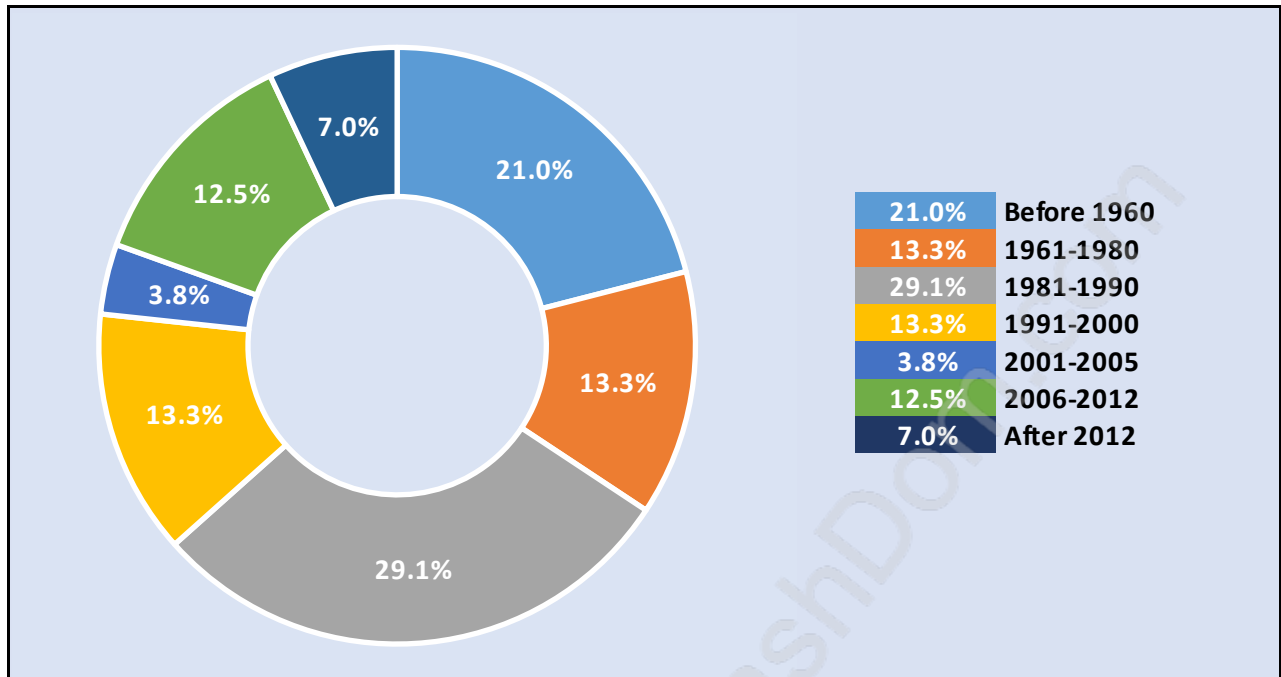

Hamilton

Population Trends in Hamilton

Population by Age in Hamilton

Population Age 15+ by Income Status in Hamilton

Total Population Age 15 - 3,174

Households by Income in Hamilton

Total Number of Households - 1,450 / Average Household Income - \$114,639

Families in Hamilton

Average Persons per Family - 3

Children at Home in Hamilton

Total Number of Children at Home - 1,325

Family Structure in Hamilton

Total Number of Families - 1,107 / Average Persons per Family - 3.

Travel To Work in (from) Hamilton

Occupied Dwellings by Structure Type in Hamilton

Dominant Bulding Type - Houses

Private Dwellings by Period of Construction in Hamilton

Dominant Period of Construction - 1981-1990