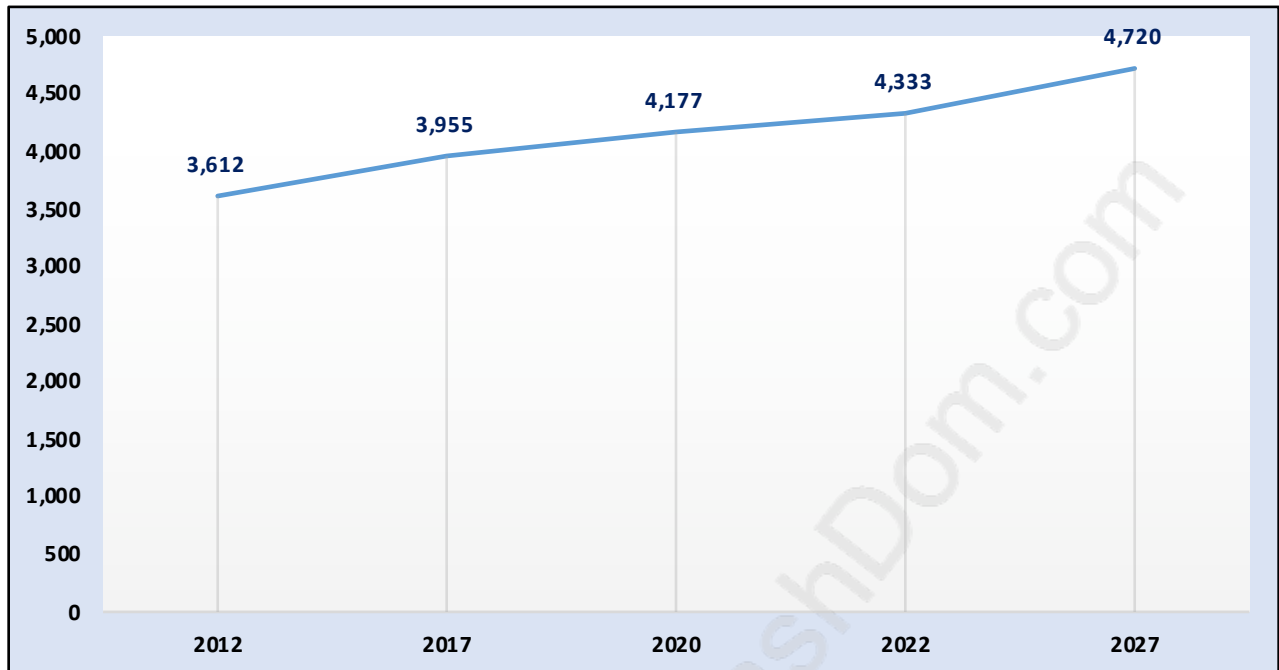

Hamilton

Population Trends in Hamilton

Population by Age in Hamilton

Population Age 15+ by Income Status in Hamilton

Total Population Age 15 - 3,174

Households by Income in Hamilton

Total Number of Households - 1,450 / Average Household Income - \$114,639

Families in Hamilton

Average Persons per Family - 3

Children at Home in Hamilton

Total Number of Children at Home - 1,325

Family Structure in Hamilton

Total Number of Families - 1,107 / Average Persons per Family - 3.