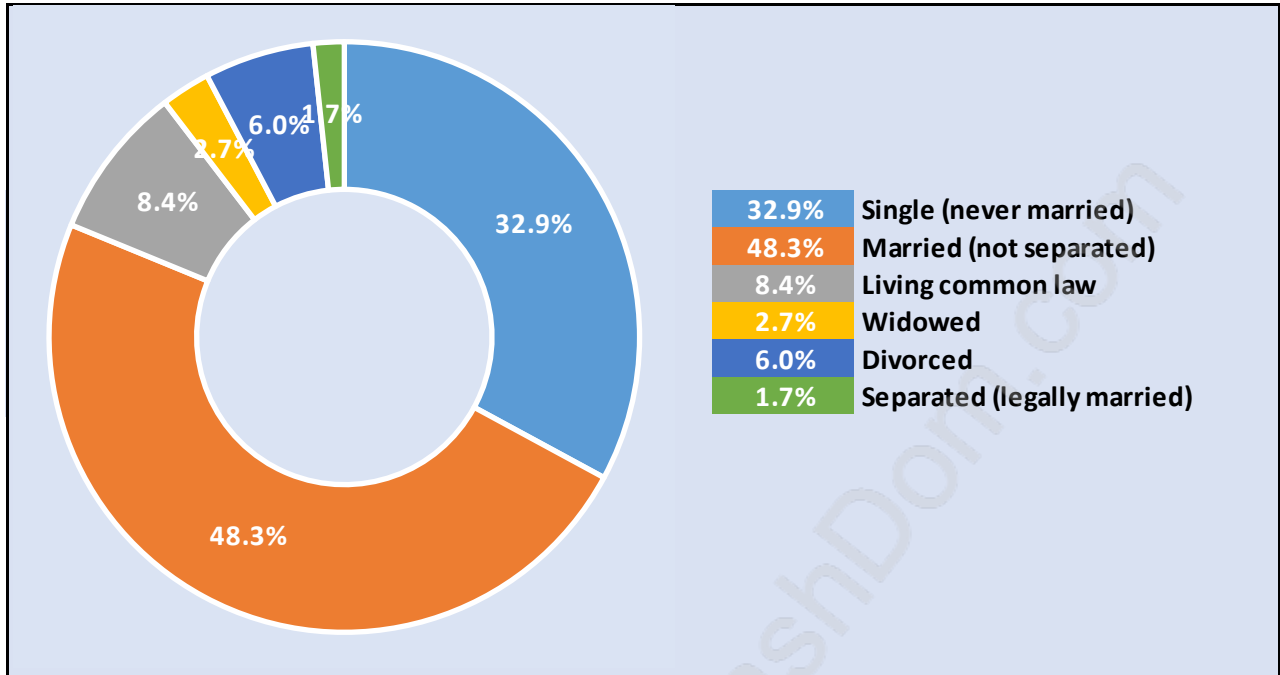

Hamilton

Population Trends in Hamilton

Population by Age in Hamilton

Population Age 15+ by Income Status in Hamilton

Total Population Age 15 - 3,174

Households by Income in Hamilton

Total Number of Households - 1,450 / Average Household Income - \$114,639

Families in Hamilton

Average Persons per Family - 3

Children at Home in Hamilton

Total Number of Children at Home - 1,325

Family Structure in Hamilton

Total Number of Families - 1,107 / Average Persons per Family - 3.