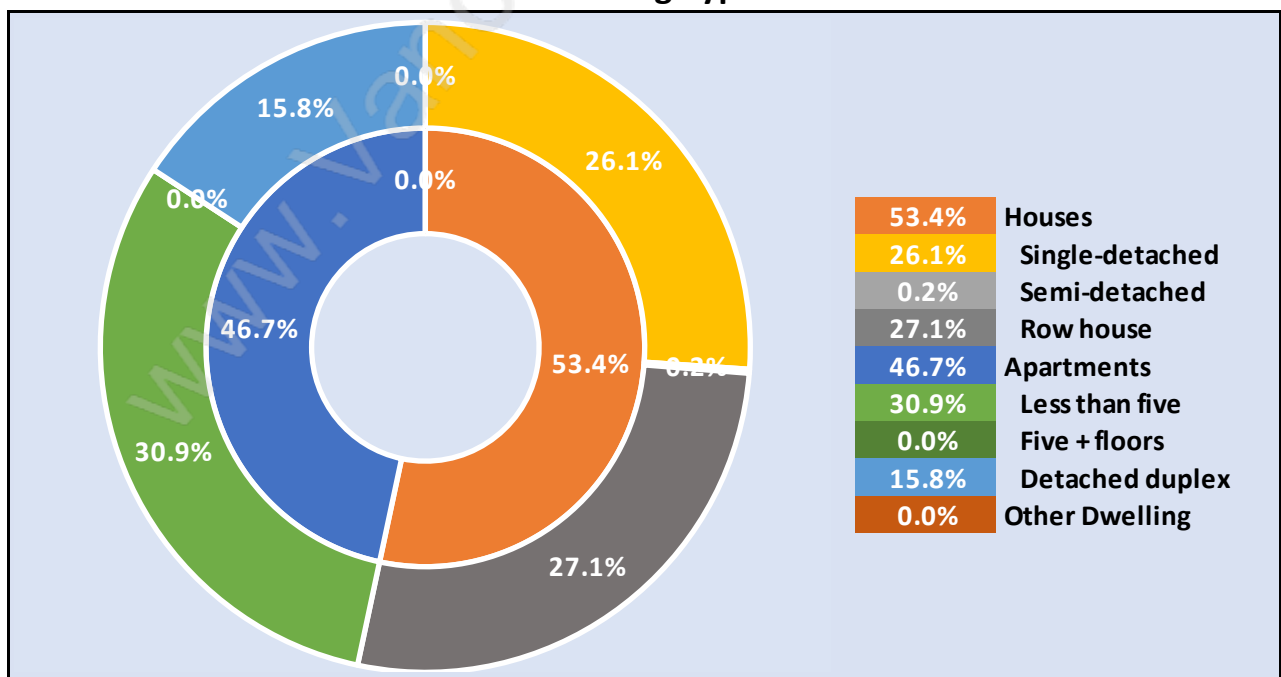

Hamilton

Population Trends in Hamilton

Population by Age in Hamilton

Population Age 15+ by Income Status in Hamilton

Total Population Age 15 - 3,174

Households by Income in Hamilton

Total Number of Households - 1,450 / Average Household Income - \$114,639

Families in Hamilton

Average Persons per Family - 3

Children at Home in Hamilton

Total Number of Children at Home - 1,325

Family Structure in Hamilton

Total Number of Families - 1,107 / Average Persons per Family - 3.

Households by Household Size in Hamilton

Total Number of Households - 1,450

Dwellings in Hamilton

Population Age 15+ in Hamilton

Labour Force by Occupation in Hamilton

Labour Force Participation in Hamilton

Travel To Work in (from) Hamilton

Occupied Dwellings by Structure Type in Hamilton

Dominant Bulding Type - Houses

Private Dwellings by Period of Construction in Hamilton

Dominant Period of Construction - 1981-1990