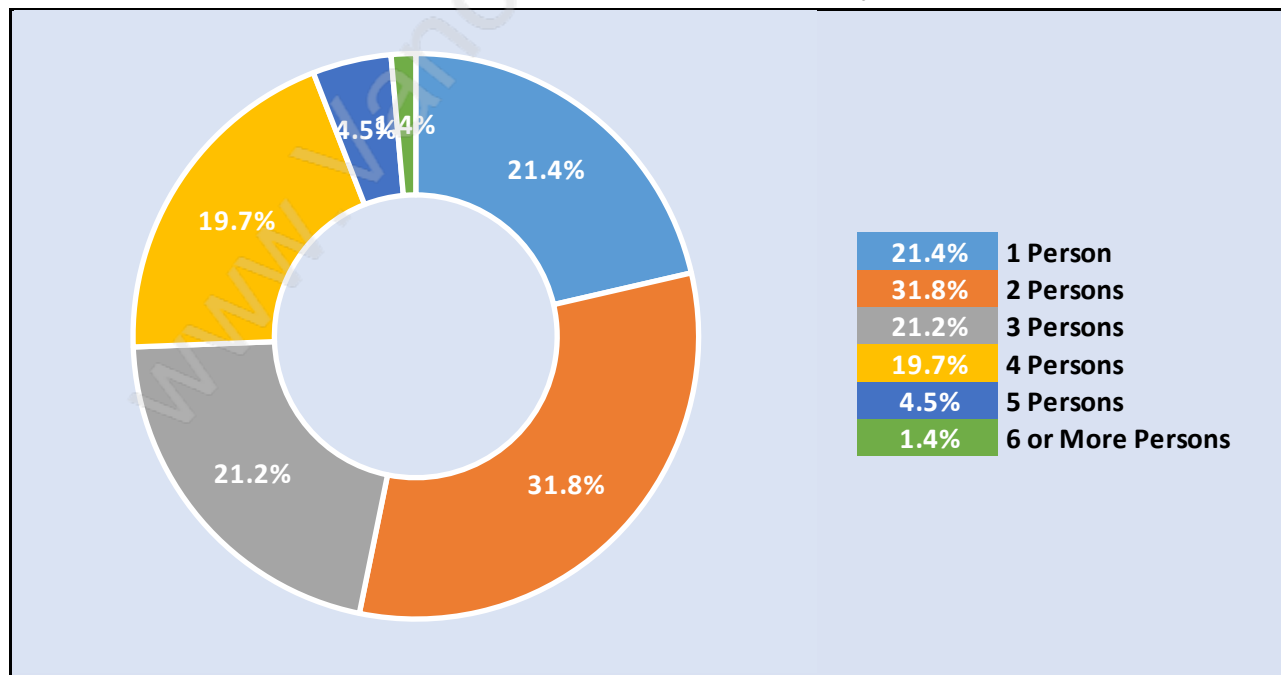

Hamilton

Population Trends in Hamilton

Population by Age in Hamilton

Population Age 15+ by Income Status in Hamilton

Total Population Age 15 - 3,174

Households by Income in Hamilton

Total Number of Households - 1,450 / Average Household Income - \$114,639

Families in Hamilton

Average Persons per Family - 3

Children at Home in Hamilton

Total Number of Children at Home - 1,325

Family Structure in Hamilton

Total Number of Families - 1,107 / Average Persons per Family - 3.

Households by Household Size in Hamilton

Total Number of Households - 1,450

Dwellings in Hamilton

Population Age 15+ in Hamilton

Labour Force by Occupation in Hamilton

Labour Force Participation in Hamilton