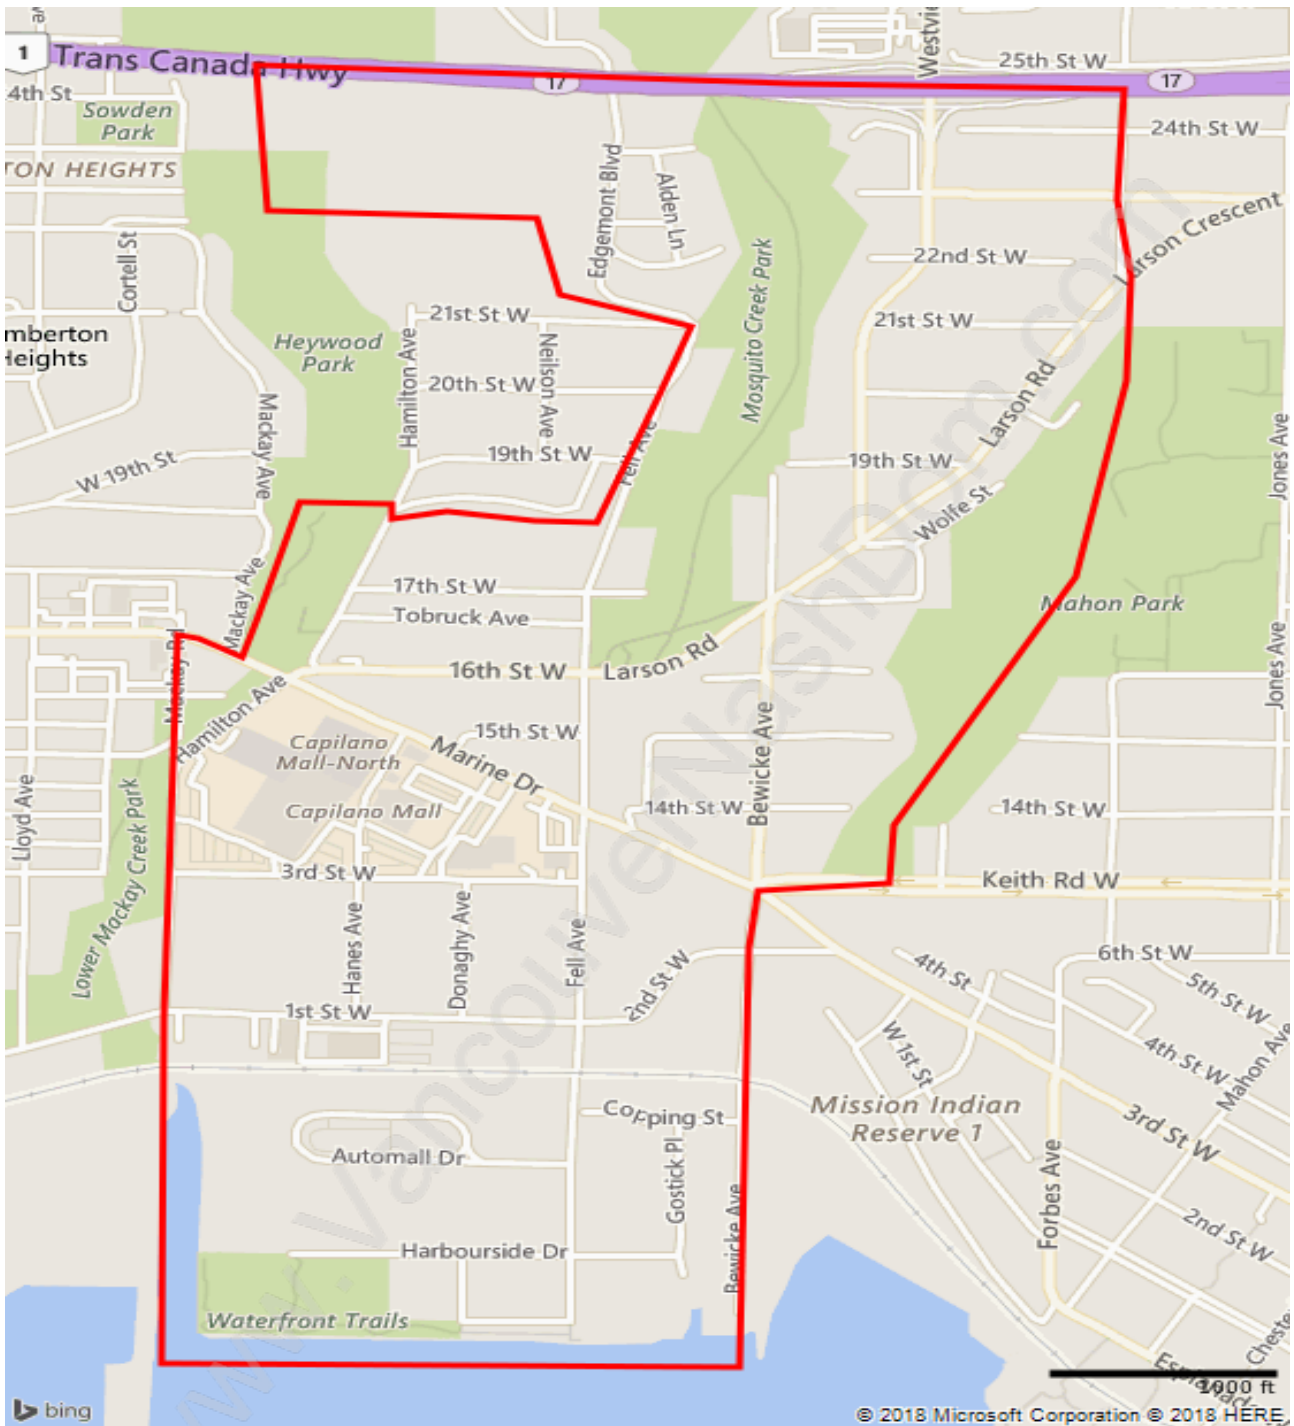

Hamilton

Population Trends in Hamilton

Population by Age in Hamilton

Population Age 15+ by Income Status in Hamilton

Total Population Age 15 - 3,174

Households by Income in Hamilton

Total Number of Households - 1,450 / Average Household Income - \$114,639

Families in Hamilton

Average Persons per Family - 3

Children at Home in Hamilton

Total Number of Children at Home - 1,325

Family Structure in Hamilton

Total Number of Families - 1,107 / Average Persons per Family - 3.

Households by Household Size in Hamilton

Total Number of Households - 1,450

Dwellings in Hamilton

Population Age 15+ in Hamilton

Labour Force by Occupation in Hamilton

Labour Force Participation in Hamilton