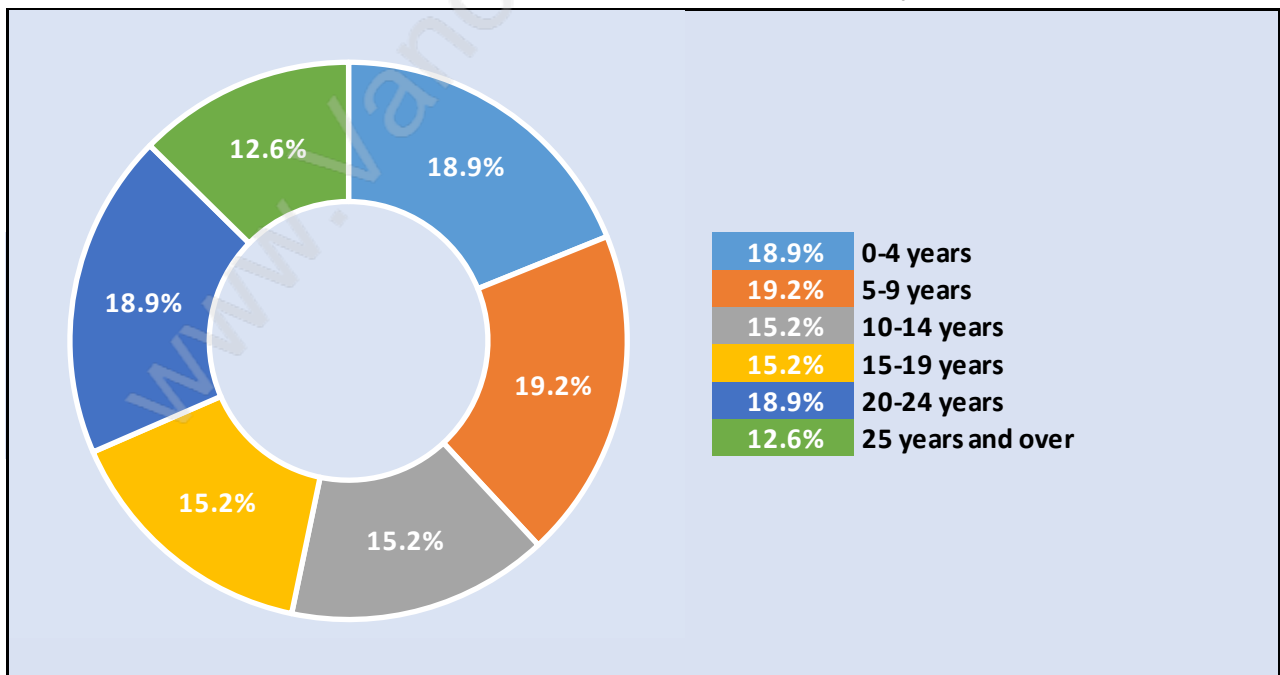

Hamilton

Population Trends in Hamilton

Population by Age in Hamilton

Population Age 15+ by Income Status in Hamilton

Total Population Age 15 - 3,174

Households by Income in Hamilton

Total Number of Households - 1,450 / Average Household Income - \$114,639

Families in Hamilton

Average Persons per Family - 3

Children at Home in Hamilton

Total Number of Children at Home - 1,325

Family Structure in Hamilton

Total Number of Families - 1,107 / Average Persons per Family - 3.