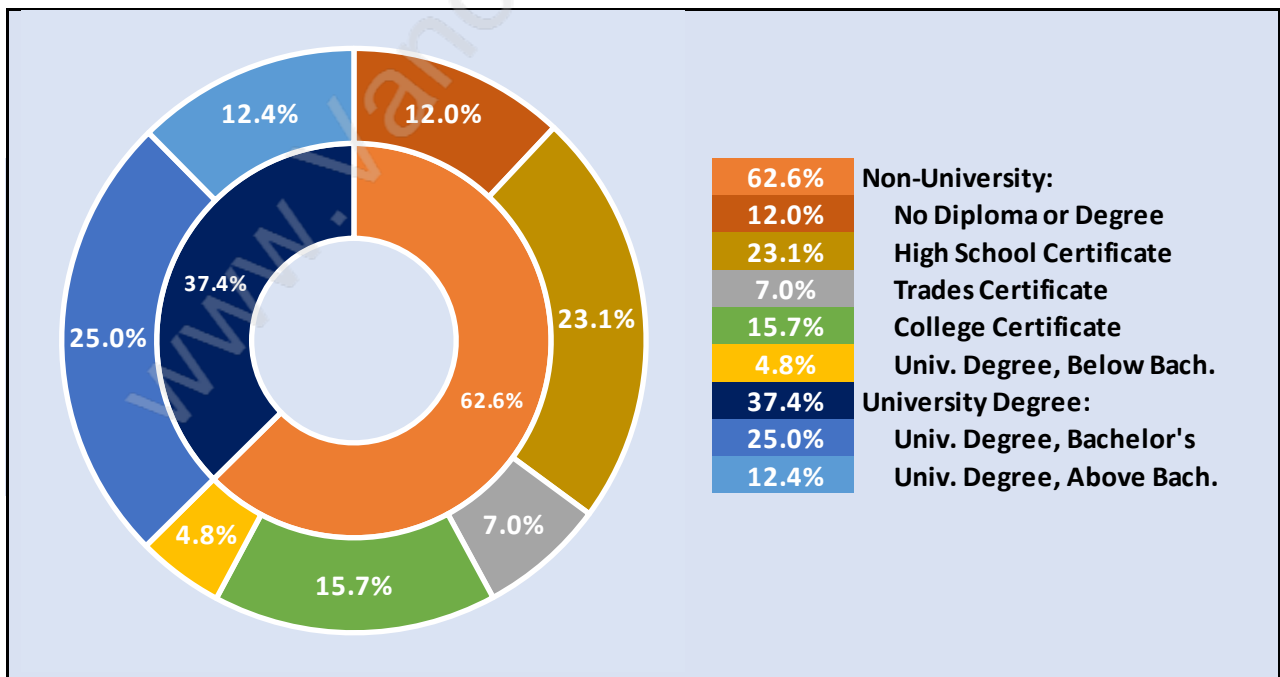

Hamilton

Population Trends in Hamilton

Population by Age in Hamilton

Population Age 15+ by Income Status in Hamilton

Total Population Age 15 - 3,174

Households by Income in Hamilton

Total Number of Households - 1,450 / Average Household Income - \$114,639

Families in Hamilton

Average Persons per Family - 3

Children at Home in Hamilton

Total Number of Children at Home - 1,325

Family Structure in Hamilton

Total Number of Families - 1,107 / Average Persons per Family - 3.

Households by Household Size in Hamilton

Total Number of Households - 1,450

Dwellings in Hamilton

Population Age 15+ in Hamilton

Labour Force by Occupation in Hamilton

Labour Force Participation in Hamilton