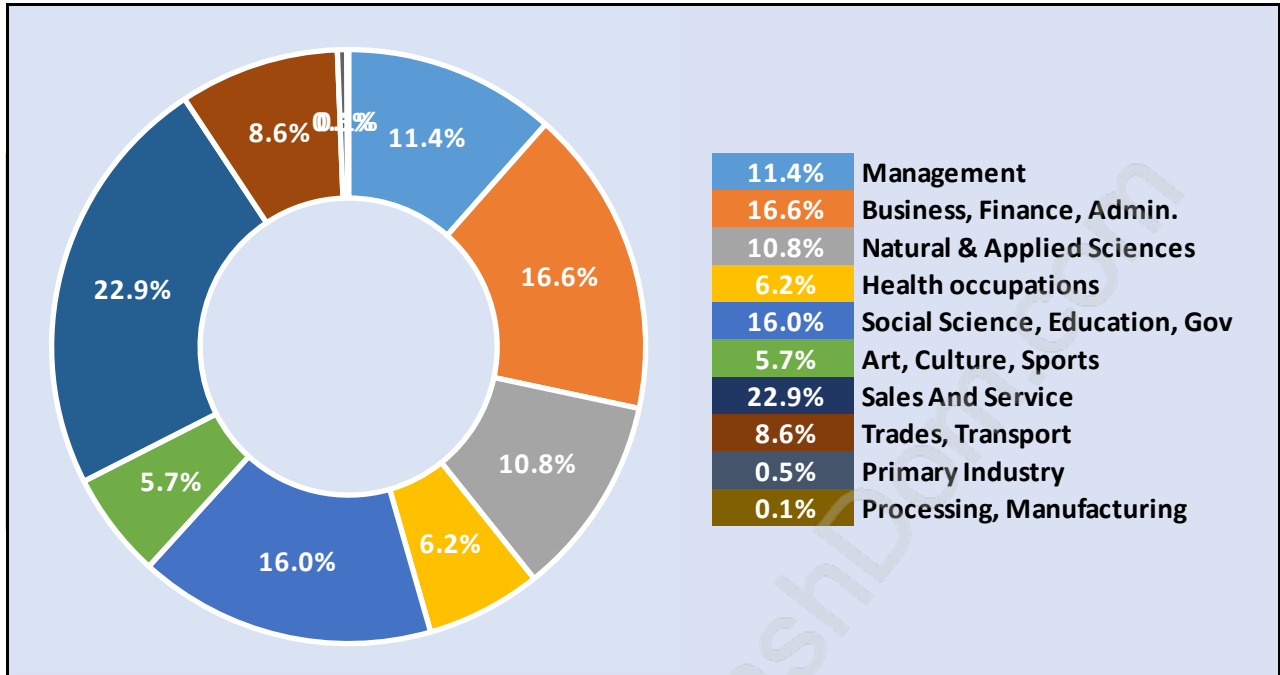

Labour Force by Occupation in Hamilton