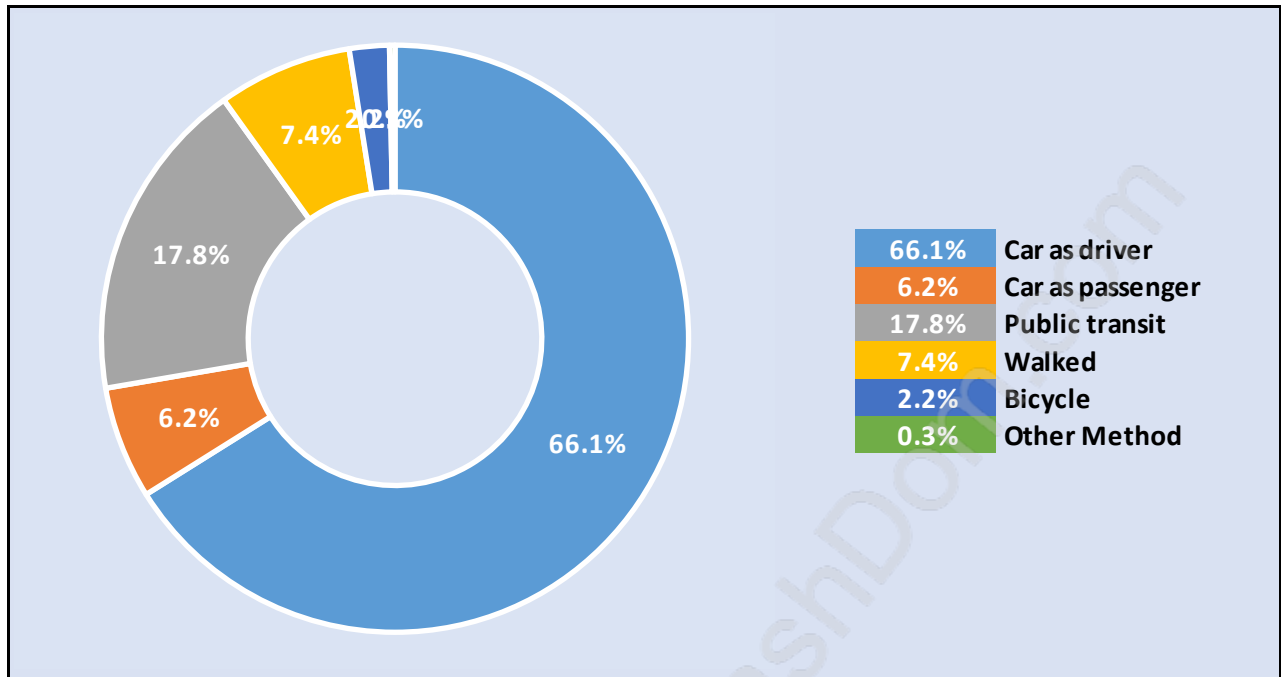

Travel To Work in (from) Hamilton