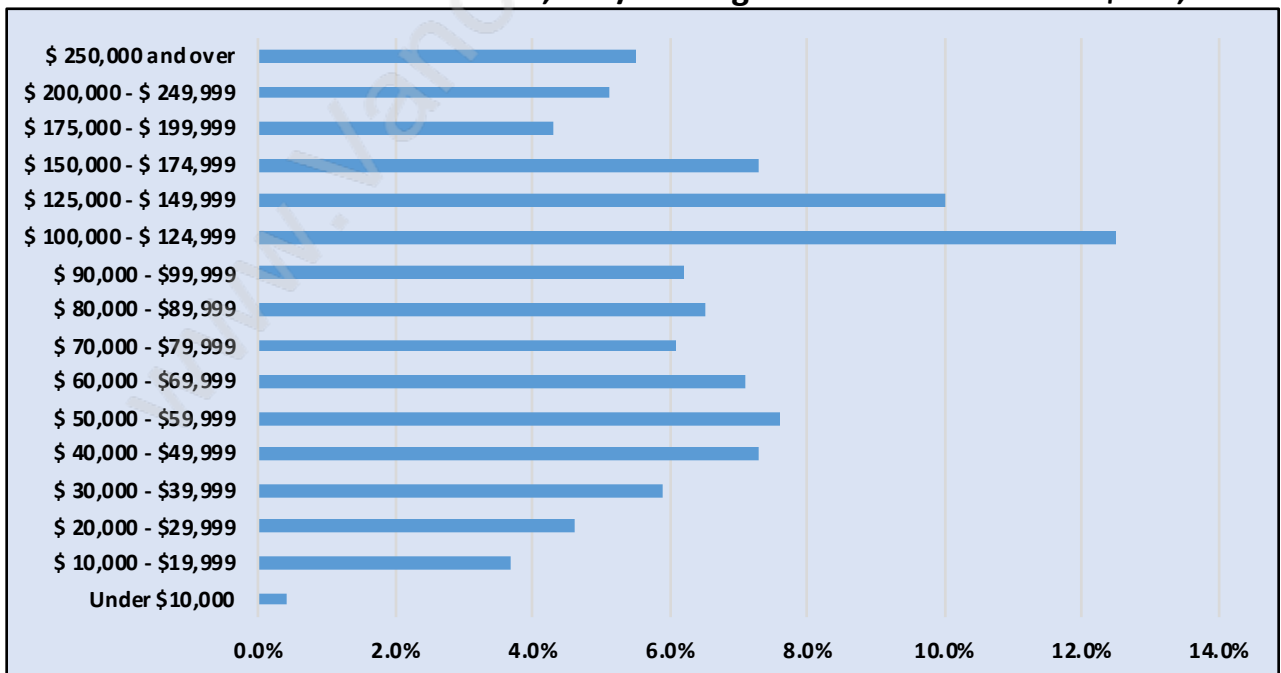

Hamilton

Population Trends in Hamilton

Population by Age in Hamilton

Population Age 15+ by Income Status in Hamilton

Total Population Age 15 - 3,174

Households by Income in Hamilton

Total Number of Households - 1,450 / Average Household Income - \$114,639

Families in Hamilton

Average Persons per Family - 3

Children at Home in Hamilton

Total Number of Children at Home - 1,325

Family Structure in Hamilton

Total Number of Families - 1,107 / Average Persons per Family - 3.