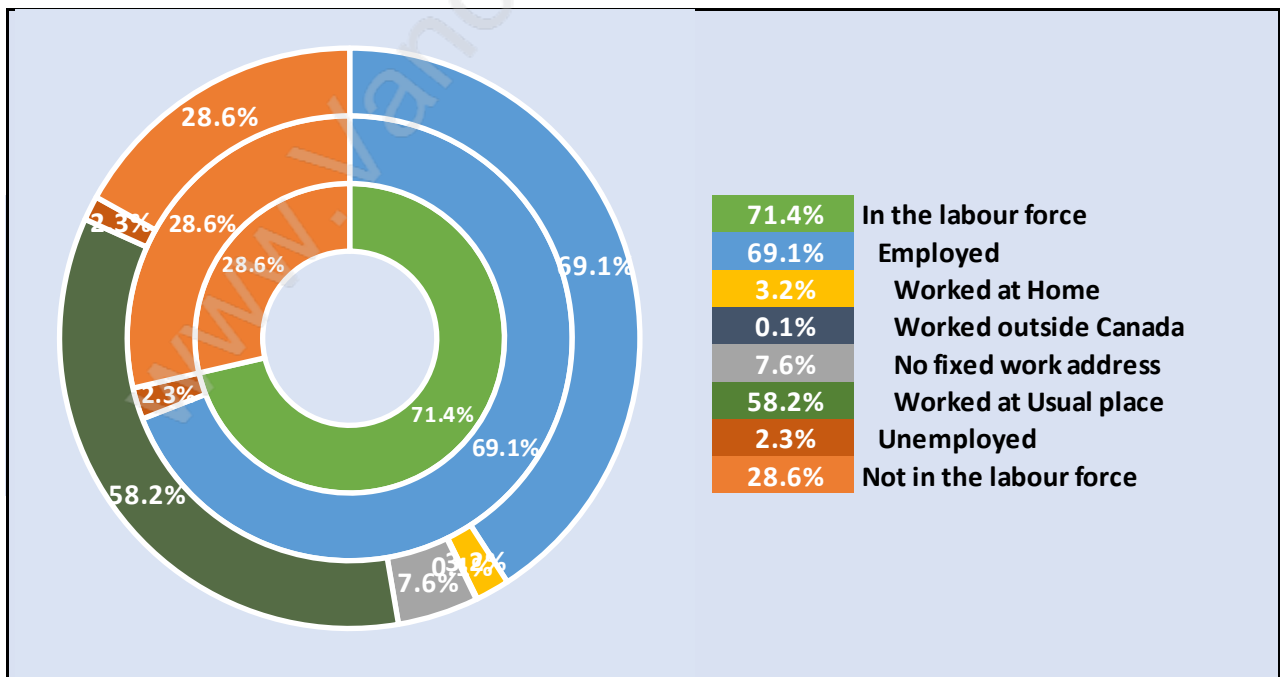

Hamilton

Population Trends in Hamilton

Population by Age in Hamilton

Population Age 15+ by Income Status in Hamilton

Total Population Age 15 - 3,174

Households by Income in Hamilton

Total Number of Households - 1,450 / Average Household Income - \$114,639

Families in Hamilton

Average Persons per Family - 3

Children at Home in Hamilton

Total Number of Children at Home - 1,325

Family Structure in Hamilton

Total Number of Families - 1,107 / Average Persons per Family - 3.

Households by Household Size in Hamilton

Total Number of Households - 1,450

Dwellings in Hamilton

Population Age 15+ in Hamilton

Labour Force by Occupation in Hamilton

Labour Force Participation in Hamilton