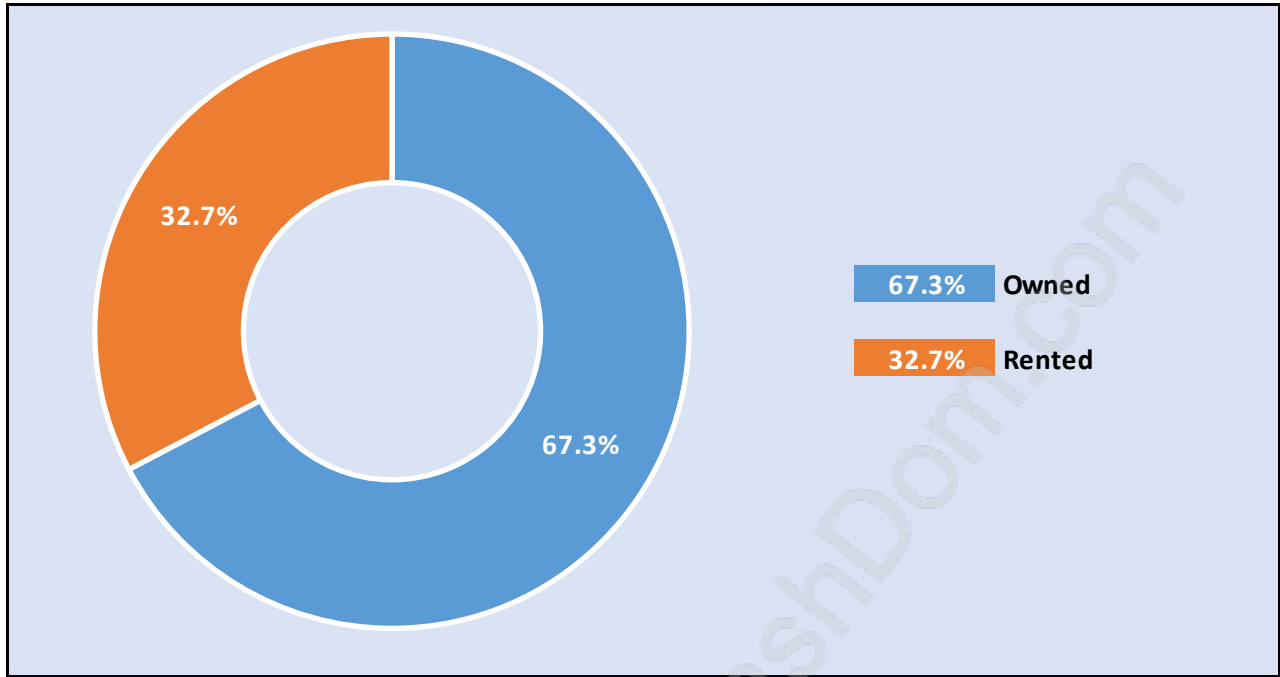

Dwellings in Hamilton