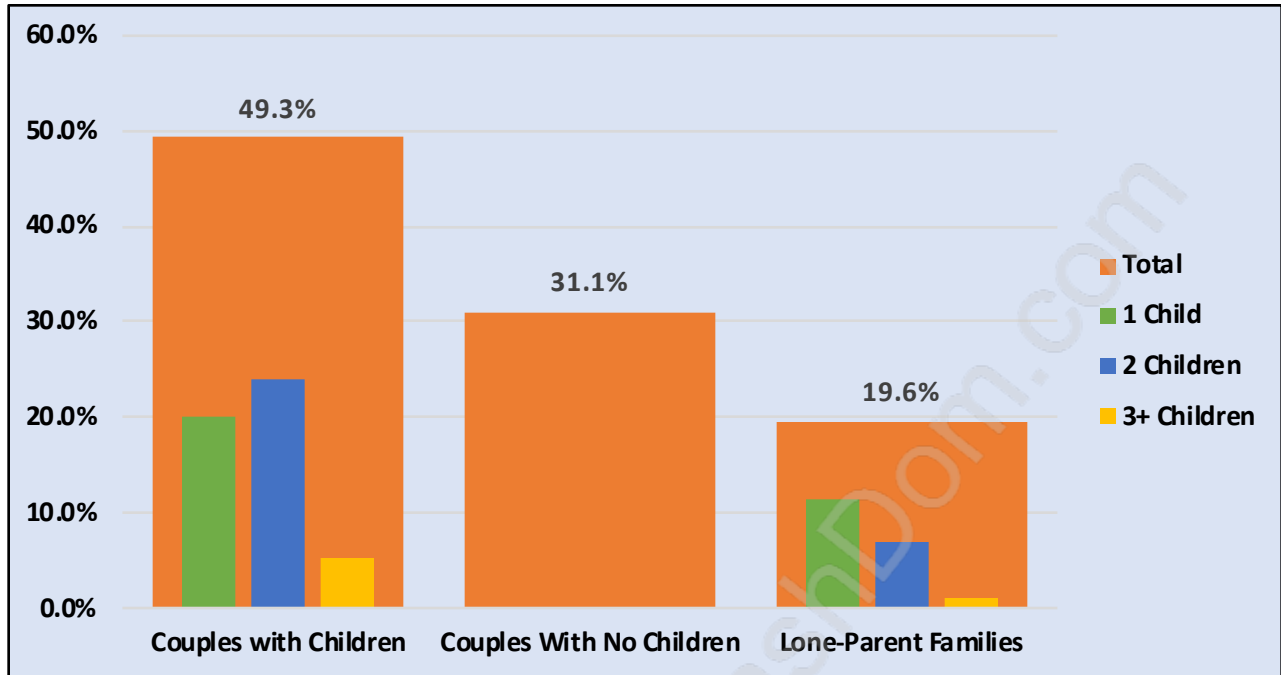

Hamilton

Population Trends in Hamilton

Population by Age in Hamilton

Population Age 15+ by Income Status in Hamilton

Total Population Age 15 - 3,174

Households by Income in Hamilton

Total Number of Households - 1,450 / Average Household Income - \$114,639

Families in Hamilton

Average Persons per Family - 3

Children at Home in Hamilton

Total Number of Children at Home - 1,325

Family Structure in Hamilton

Total Number of Families - 1,107 / Average Persons per Family - 3.