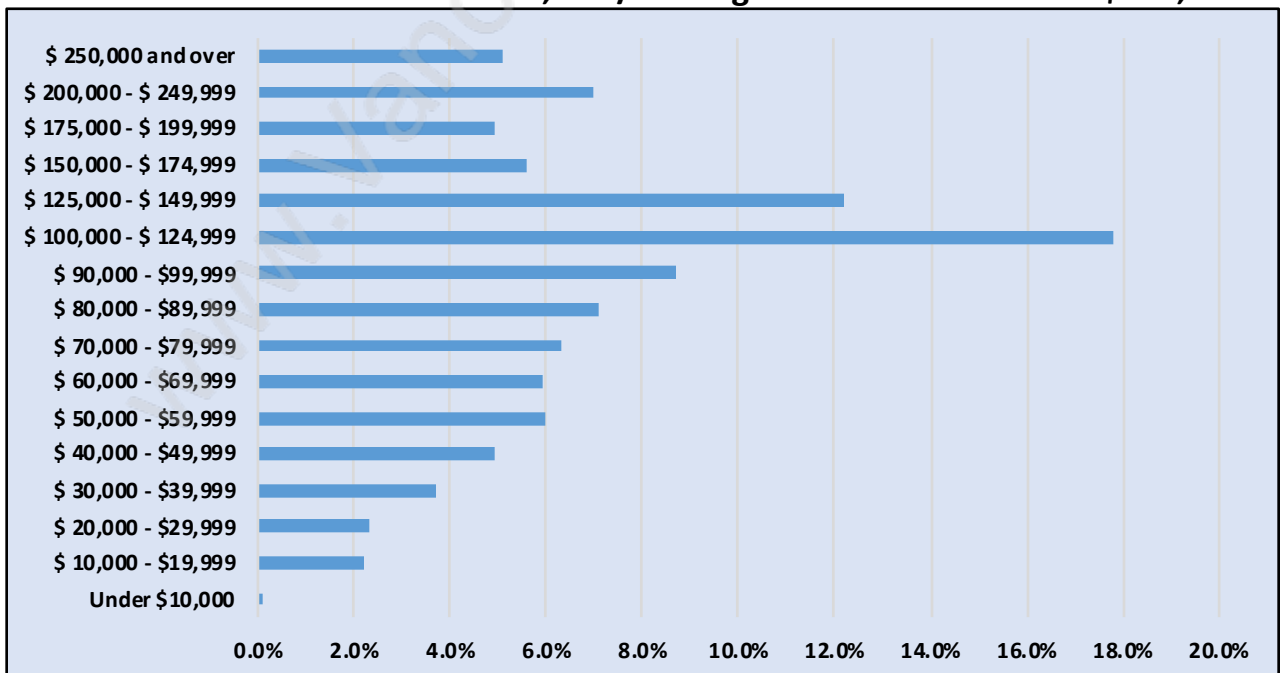

Hamilton

July 2018

Population Trends in Hamilton

Population by Age in Hamilton

Population Age 15+ by Income Status in Hamilton

Total Population Age 15 - 4,803

Households by Income in Hamilton

Total Number of Households - 1,772 / Average Household Income - \$124,503

Families in Hamilton

Average Persons per Family - 3.3

Children at Home in Hamilton

Total Number of Children at Home - 2,013

Family Structure in Hamilton

Total Number of Families - 1,520 / Average Persons per Family - 3.3