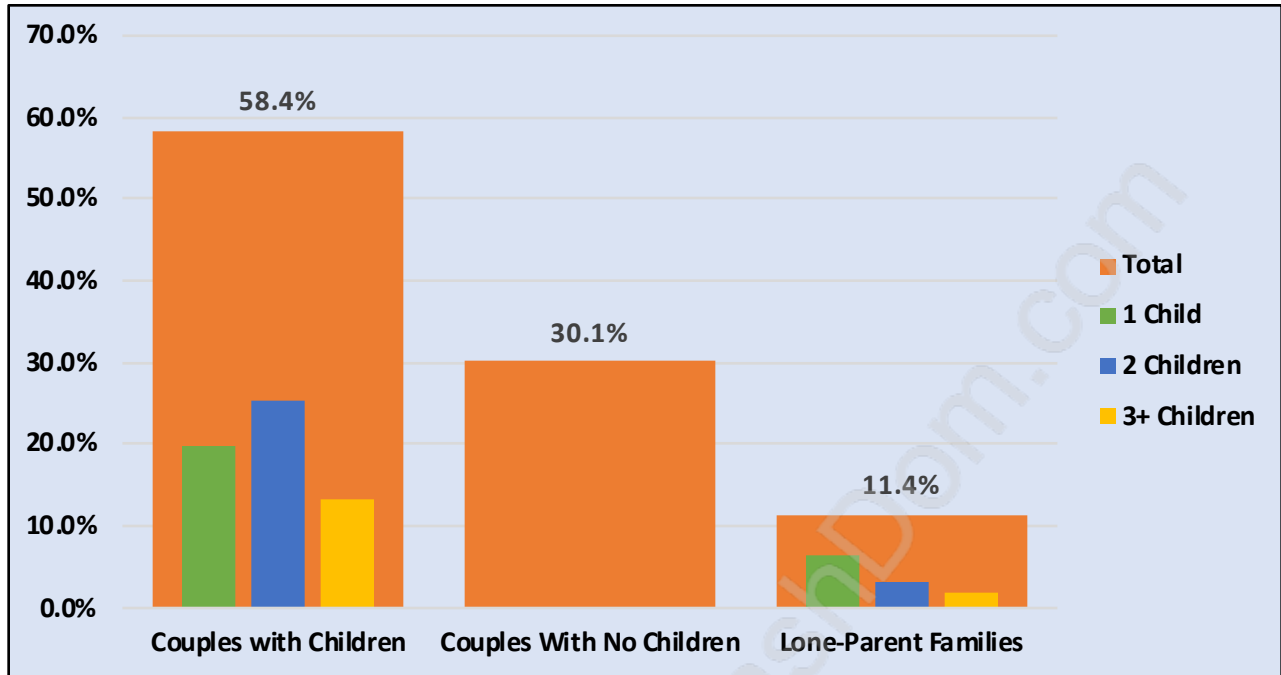

Hamilton

July 2018

Population Trends in Hamilton

Population by Age in Hamilton

Population Age 15+ by Income Status in Hamilton

Total Population Age 15 - 4,803

Households by Income in Hamilton

Total Number of Households - 1,772 / Average Household Income - \$124,503

Families in Hamilton

Average Persons per Family - 3.3

Children at Home in Hamilton

Total Number of Children at Home - 2,013

Family Structure in Hamilton

Total Number of Families - 1,520 / Average Persons per Family - 3.3