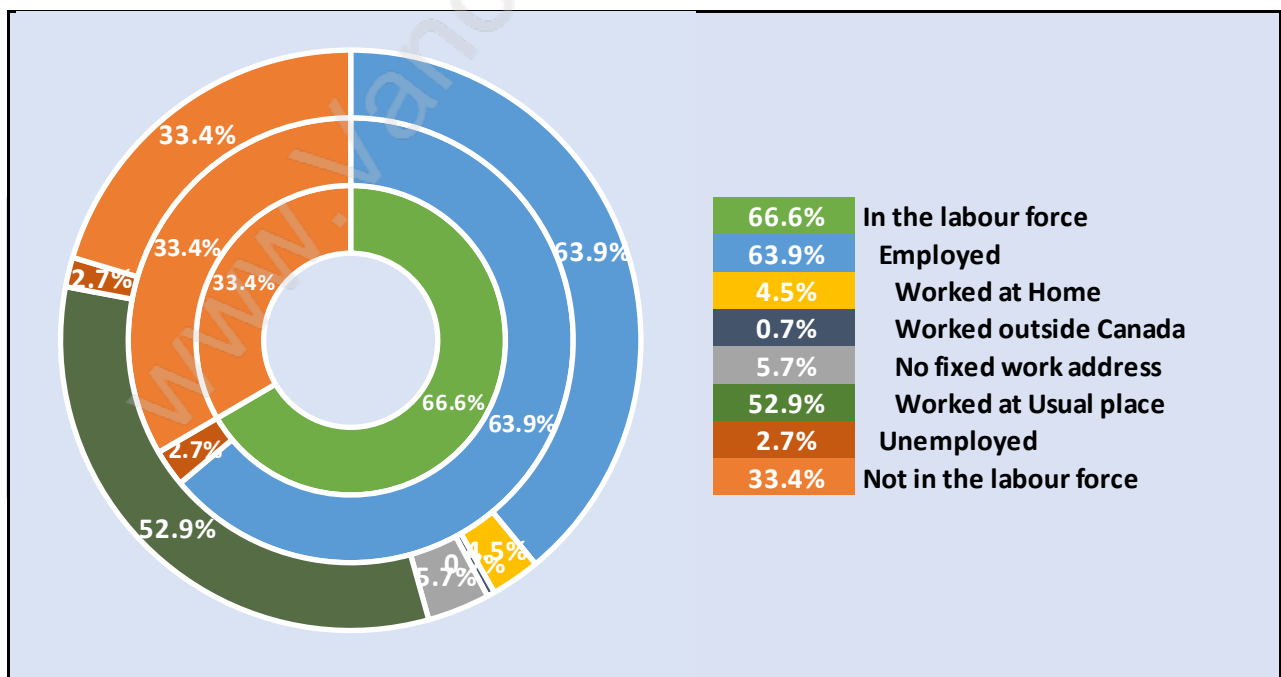

Hamilton

July 2018

Population Trends in Hamilton

Population by Age in Hamilton

Population Age 15+ by Income Status in Hamilton

Total Population Age 15 - 4,803

Households by Income in Hamilton

Total Number of Households - 1,772 / Average Household Income - \$124,503

Families in Hamilton

Average Persons per Family - 3.3

Children at Home in Hamilton

Total Number of Children at Home - 2,013

Family Structure in Hamilton

Total Number of Families - 1,520 / Average Persons per Family - 3.3

Households by Household Size in Hamilton

Total Number of Households - 1,772

Dwellings in Hamilton

Population Age 15+ in Hamilton

Labour Force by Occupation in Hamilton

Labour Force Participation in Hamilton