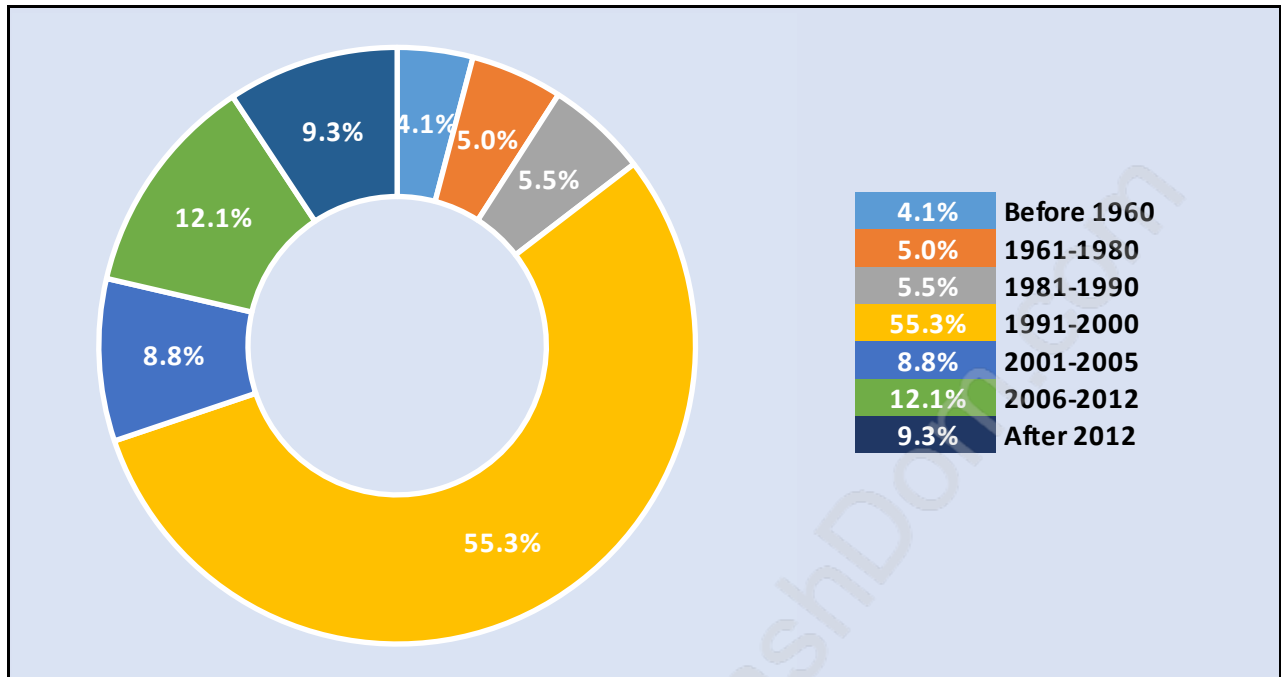

Hamilton

July 2018

Population Trends in Hamilton

Population by Age in Hamilton

Population Age 15+ by Income Status in Hamilton

Total Population Age 15 - 4,803

Households by Income in Hamilton

Total Number of Households - 1,772 / Average Household Income - \$124,503

Families in Hamilton

Average Persons per Family - 3.3

Children at Home in Hamilton

Total Number of Children at Home - 2,013

Family Structure in Hamilton

Total Number of Families - 1,520 / Average Persons per Family - 3.3

Travel To Work in (from) Hamilton

Occupied Dwellings by Structure Type in Hamilton

Dominant Building Type - Houses

Private Dwellings by Period of Construction in Hamilton

Dominant Period of Construction - 1991-2000