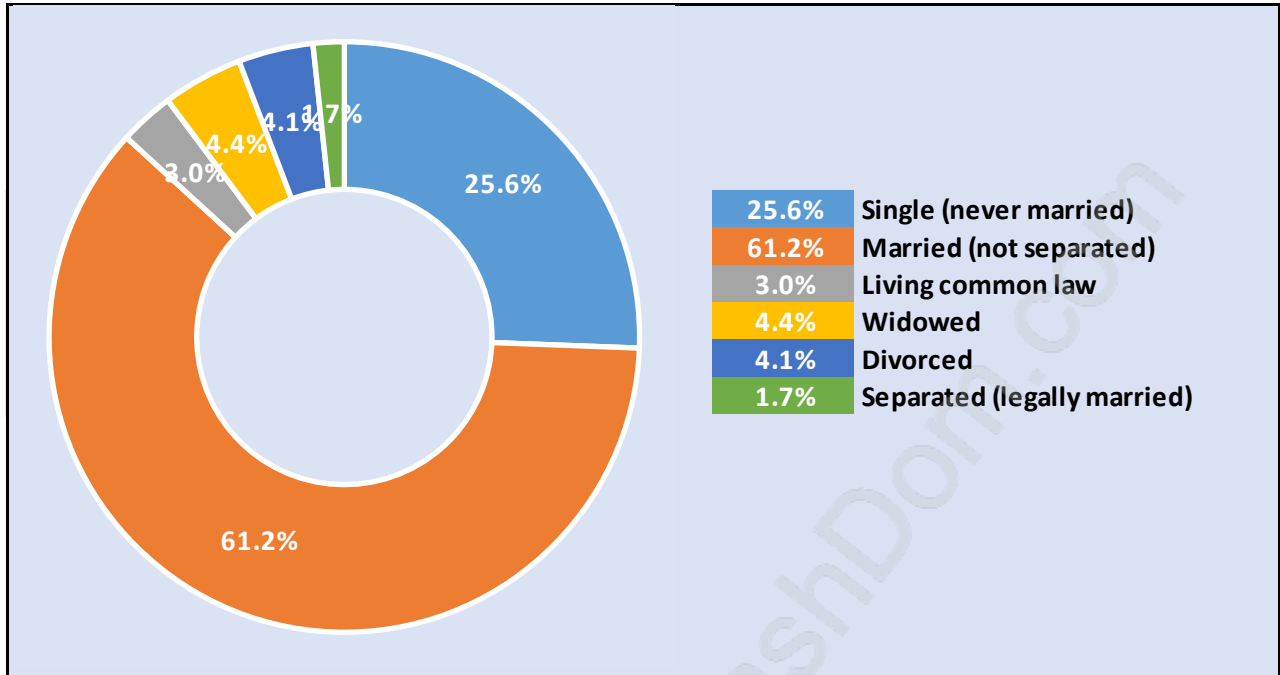

Hamilton

July 2018

Population Trends in Hamilton

Population by Age in Hamilton

Population Age 15+ by Income Status in Hamilton

Total Population Age 15 - 4,803

Households by Income in Hamilton

Total Number of Households - 1,772 / Average Household Income - \$124,503

Families in Hamilton

Average Persons per Family - 3.3

Children at Home in Hamilton

Total Number of Children at Home - 2,013

Family Structure in Hamilton

Total Number of Families - 1,520 / Average Persons per Family - 3.3