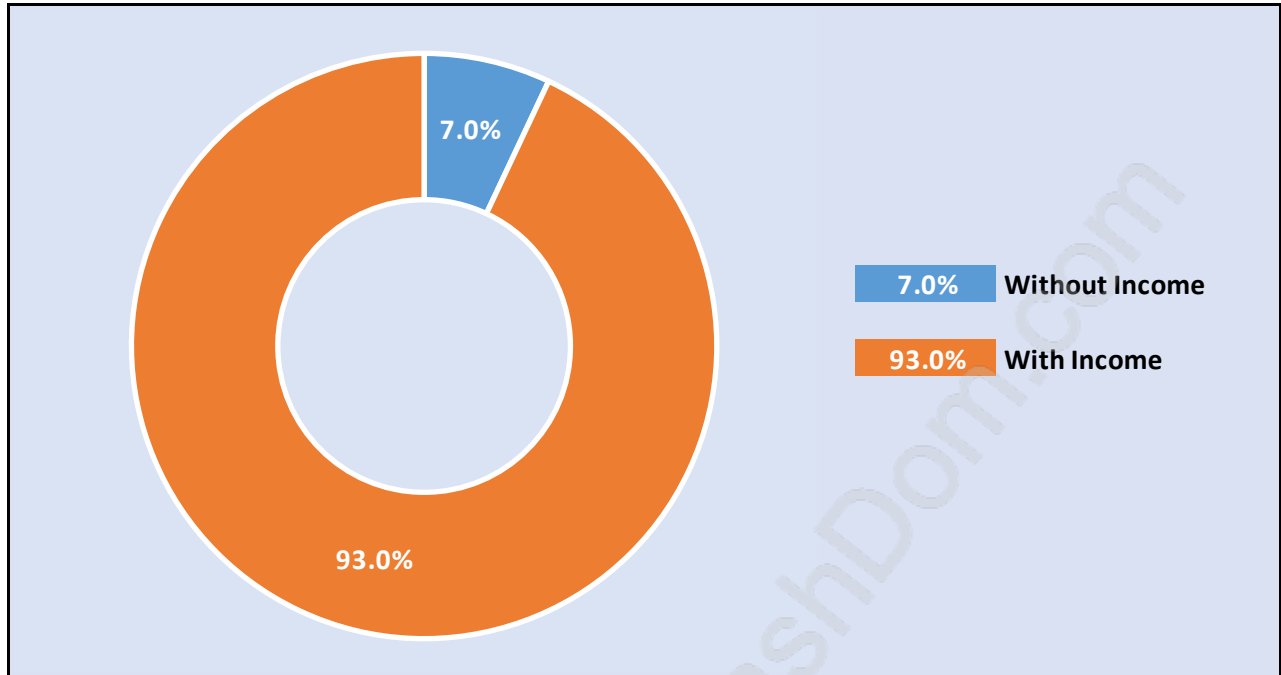

Hamilton

July 2018

Population Trends in Hamilton

Population by Age in Hamilton

Population Age 15+ by Income Status in Hamilton

Total Population Age 15 - 4,803

Households by Income in Hamilton

Total Number of Households - 1,772 / Average Household Income - \$124,503

Families in Hamilton

Average Persons per Family - 3.3

Children at Home in Hamilton

Total Number of Children at Home - 2,013

Family Structure in Hamilton

Total Number of Families - 1,520 / Average Persons per Family - 3.3