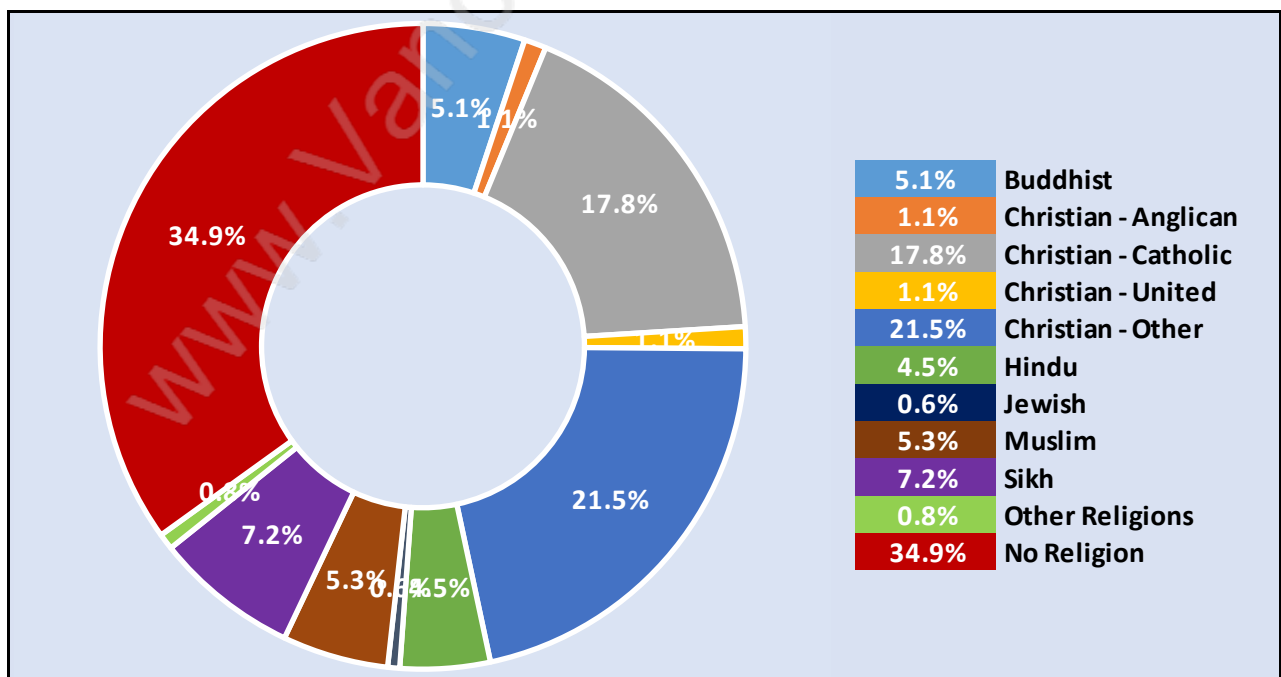

Population by Religion in Hamilton