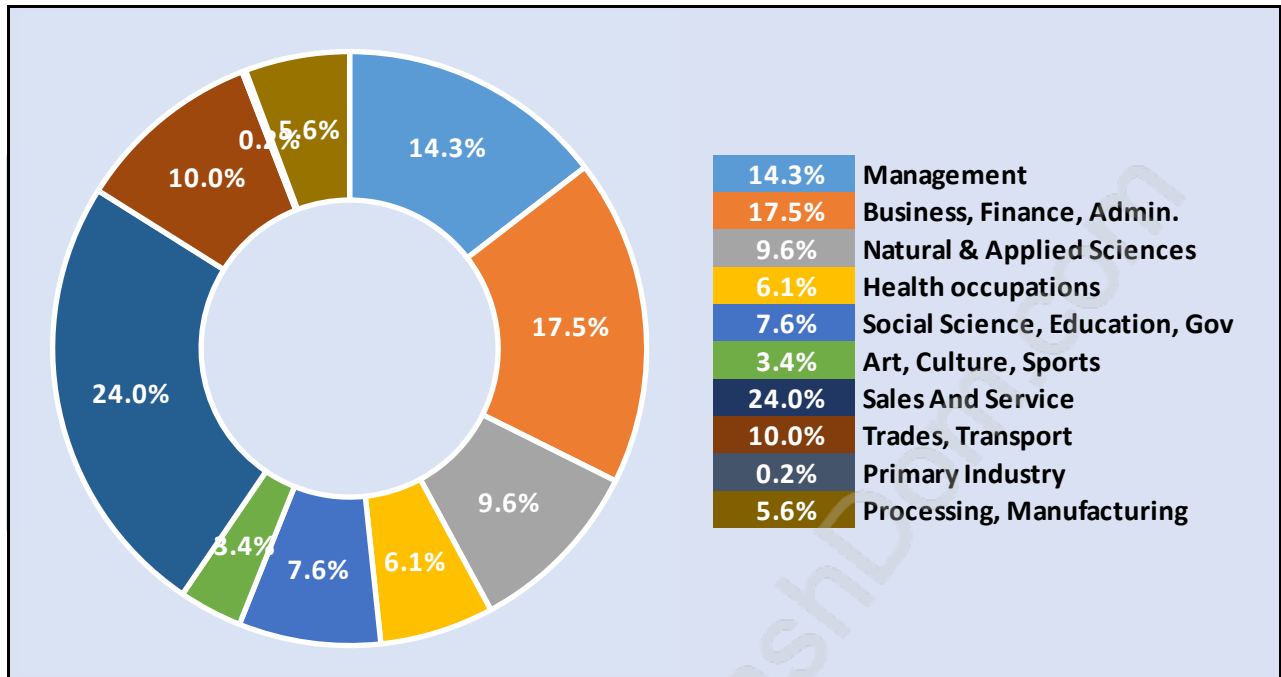

Labour Force by Occupation in Hamilton