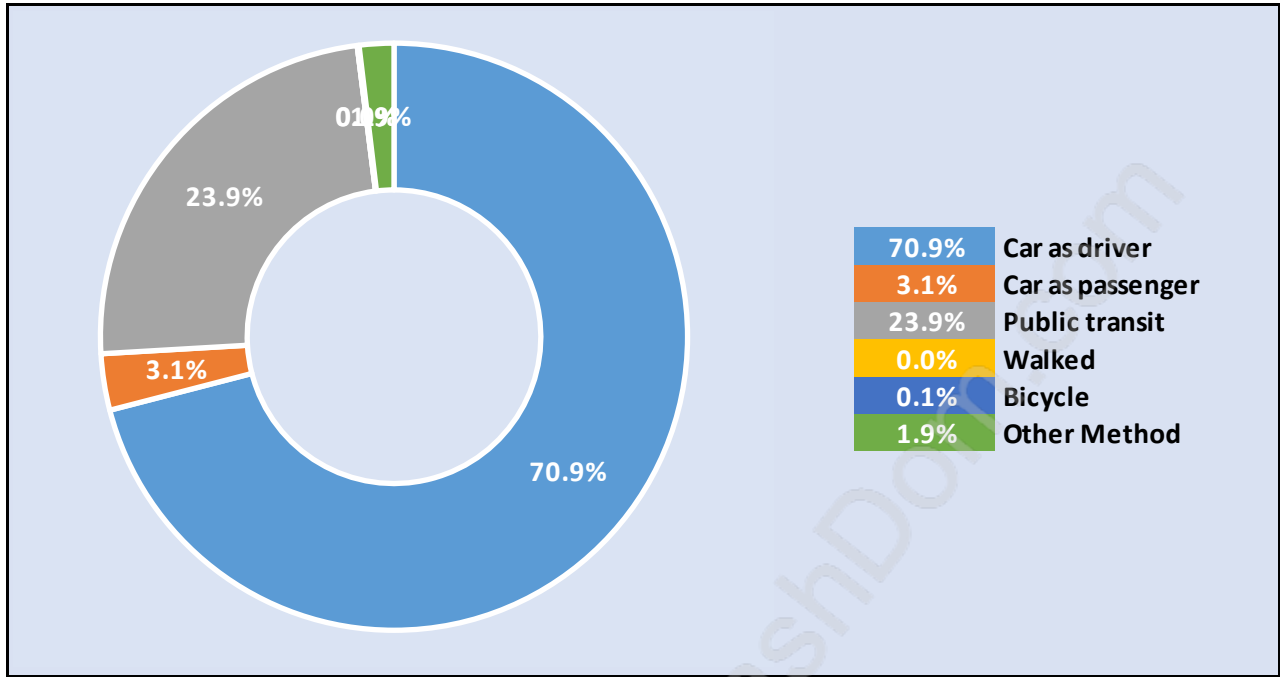

Travel To Work in (from) Hamilton