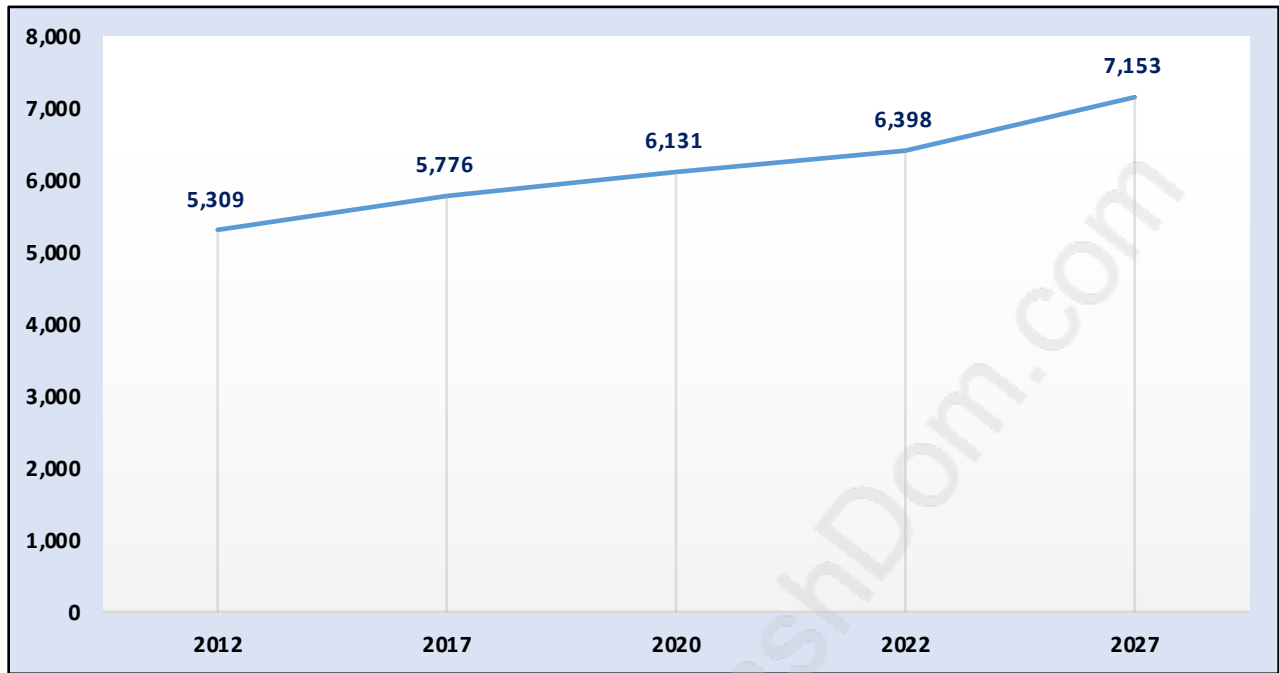

Hamilton

July 2018

Population Trends in Hamilton

Population by Age in Hamilton

Population Age 15+ by Income Status in Hamilton

Total Population Age 15 - 4,803

Households by Income in Hamilton

Total Number of Households - 1,772 / Average Household Income - \$124,503

Families in Hamilton

Average Persons per Family - 3.3

Children at Home in Hamilton

Total Number of Children at Home - 2,013

Family Structure in Hamilton

Total Number of Families - 1,520 / Average Persons per Family - 3.3