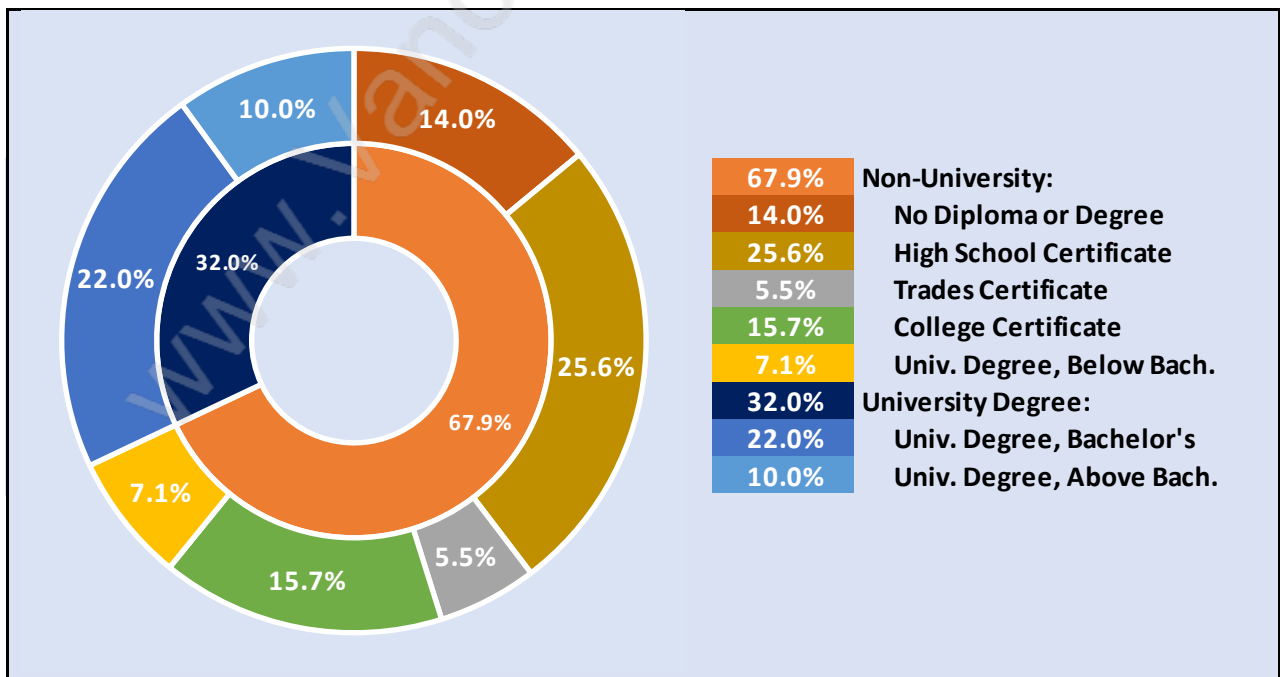

Population Age 15+ in Hamilton