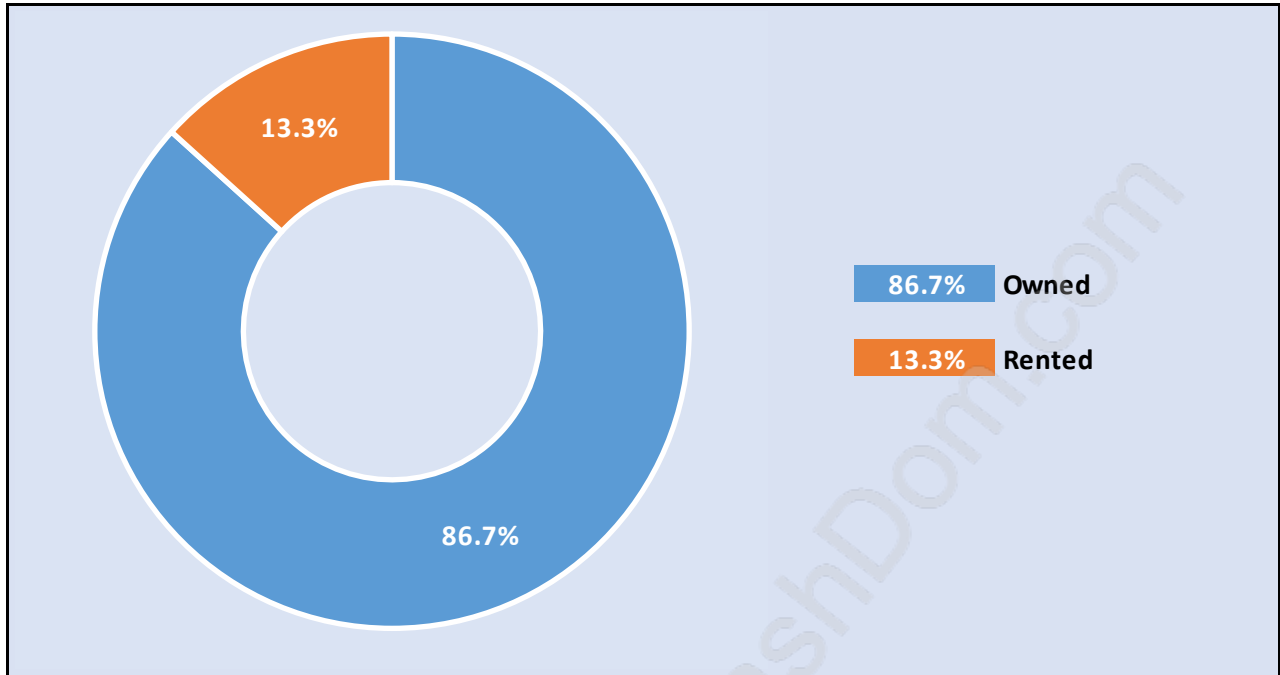

Dwellings in Hamilton