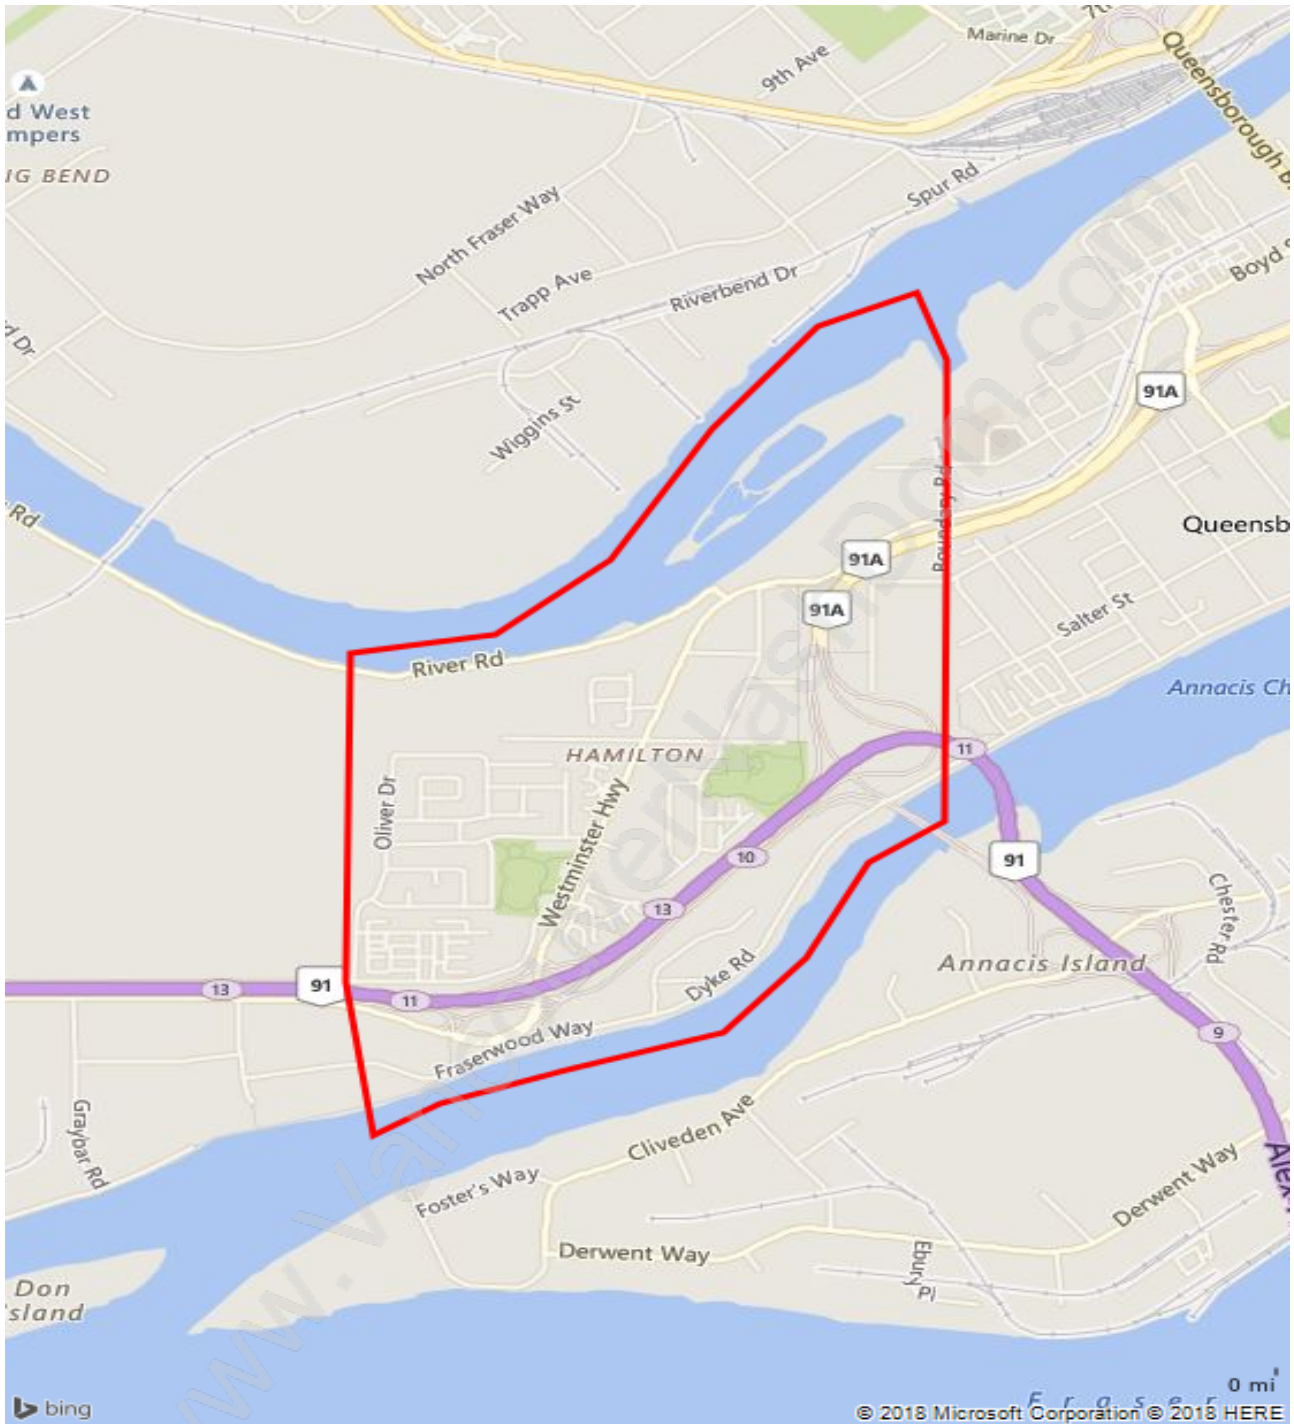

Hamilton

July 2018

Population Trends in Hamilton

Population by Age in Hamilton

Population Age 15+ by Income Status in Hamilton

Total Population Age 15 - 4,803

Households by Income in Hamilton

Total Number of Households - 1,772 / Average Household Income - \$124,503

Families in Hamilton

Average Persons per Family - 3.3

Children at Home in Hamilton

Total Number of Children at Home - 2,013

Family Structure in Hamilton

Total Number of Families - 1,520 / Average Persons per Family - 3.3