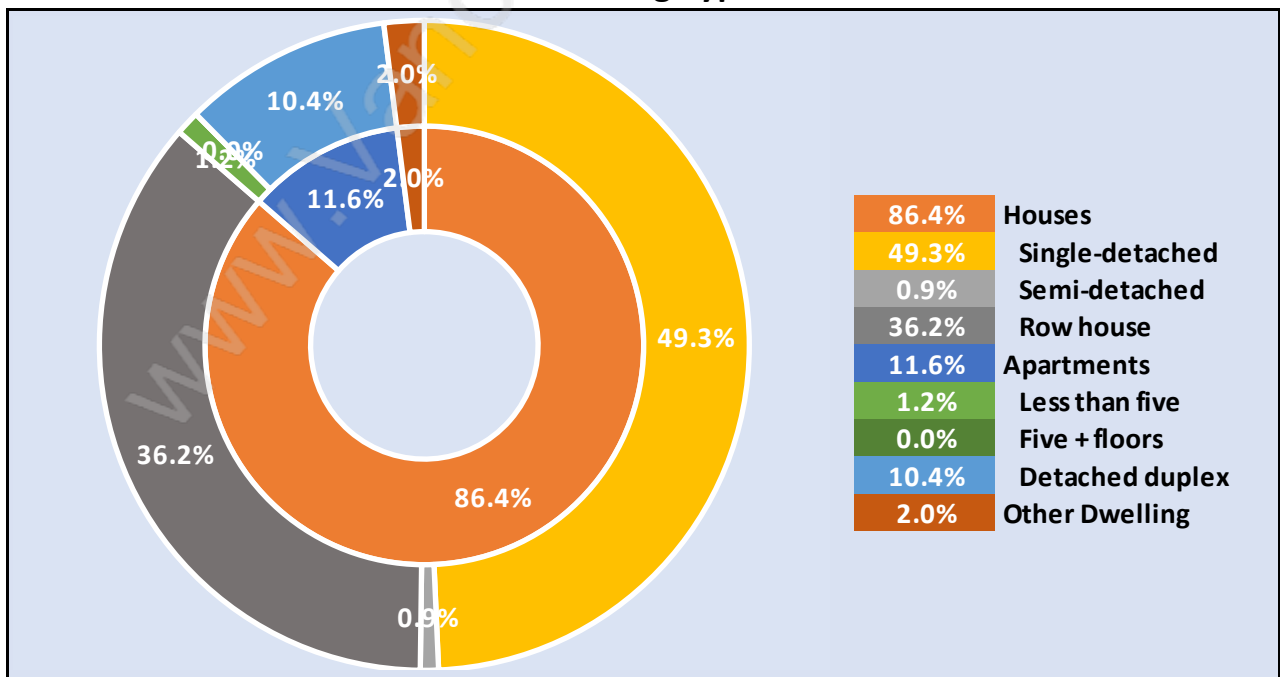

Hamilton

July 2018

Population Trends in Hamilton

Population by Age in Hamilton

Population Age 15+ by Income Status in Hamilton

Total Population Age 15 - 4,803

Households by Income in Hamilton

Total Number of Households - 1,772 / Average Household Income - \$124,503

Families in Hamilton

Average Persons per Family - 3.3

Children at Home in Hamilton

Total Number of Children at Home - 2,013

Family Structure in Hamilton

Total Number of Families - 1,520 / Average Persons per Family - 3.3

Households by Household Size in Hamilton

Total Number of Households - 1,772

Dwellings in Hamilton

Population Age 15+ in Hamilton

Labour Force by Occupation in Hamilton

Labour Force Participation in Hamilton

Travel To Work in (from) Hamilton

Occupied Dwellings by Structure Type in Hamilton

Dominant Building Type - Houses

Private Dwellings by Period of Construction in Hamilton

Dominant Period of Construction - 1991-2000