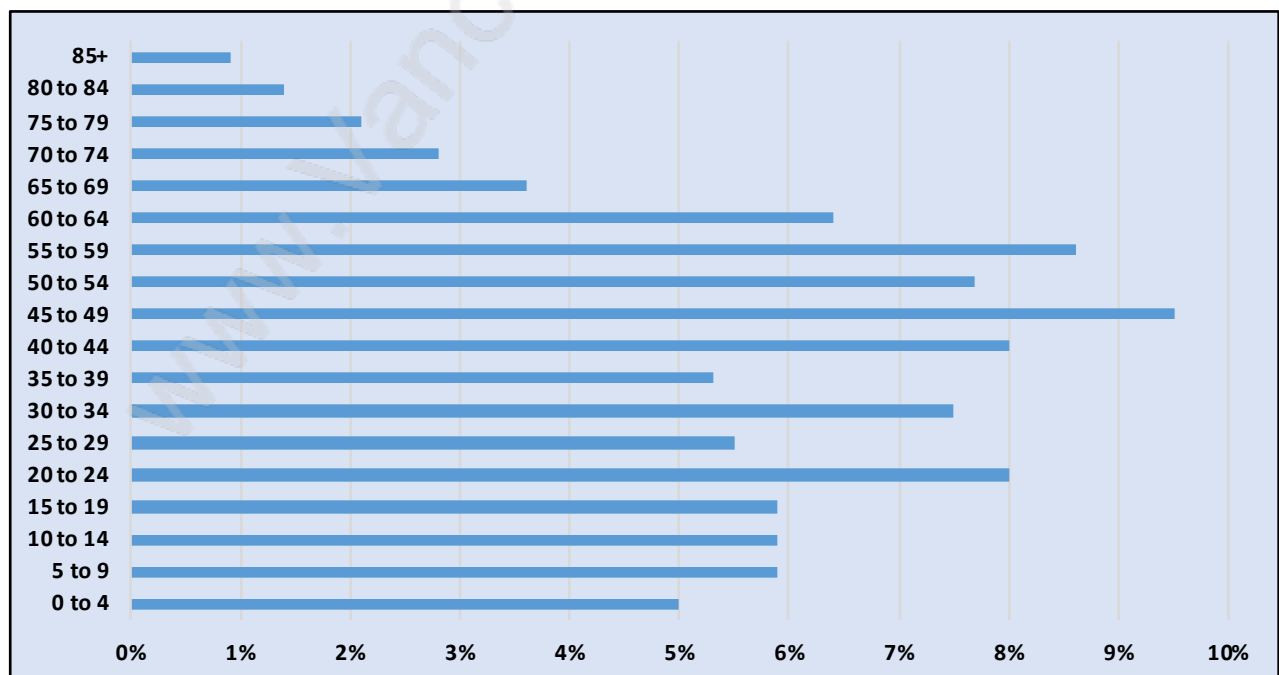

Hamilton

July 2018

Population Trends in Hamilton

Population by Age in Hamilton

Population Age 15+ by Income Status in Hamilton

Total Population Age 15 - 4,803

Households by Income in Hamilton

Total Number of Households - 1,772 / Average Household Income - \$124,503

Families in Hamilton

Average Persons per Family - 3.3

Children at Home in Hamilton

Total Number of Children at Home - 2,013

Family Structure in Hamilton

Total Number of Families - 1,520 / Average Persons per Family - 3.3