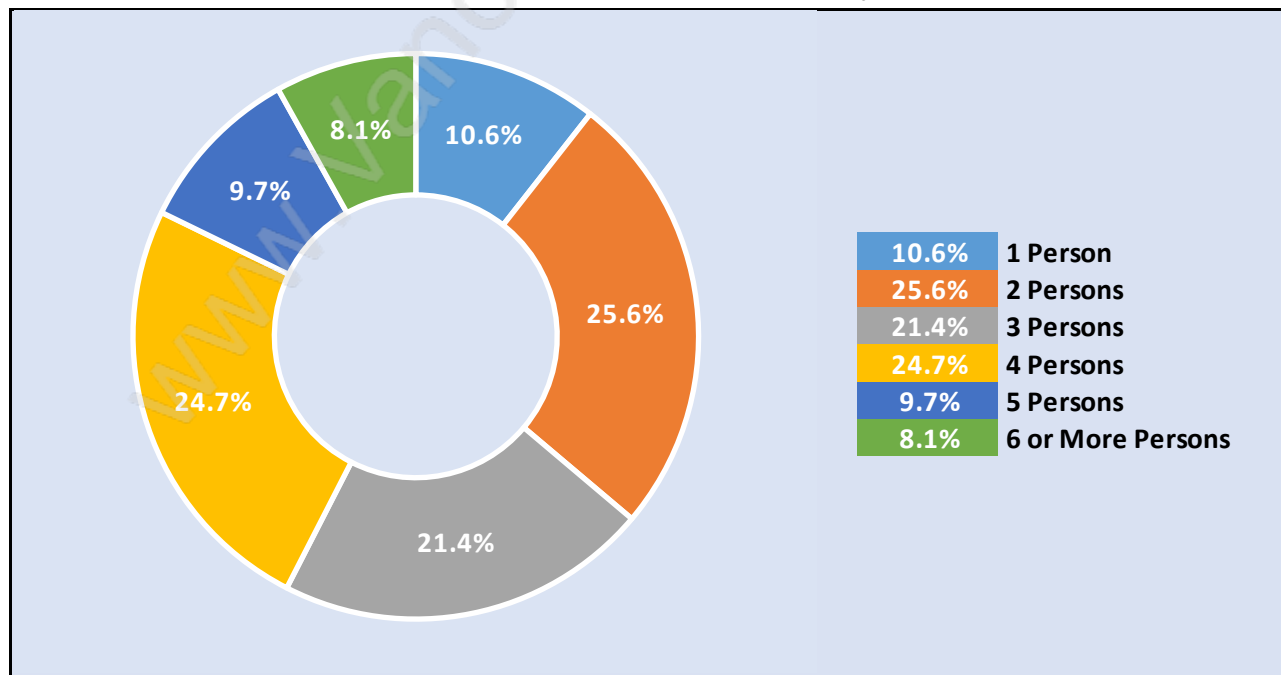

Households by Household Size in Hamilton

Total Number of Households - 1,772