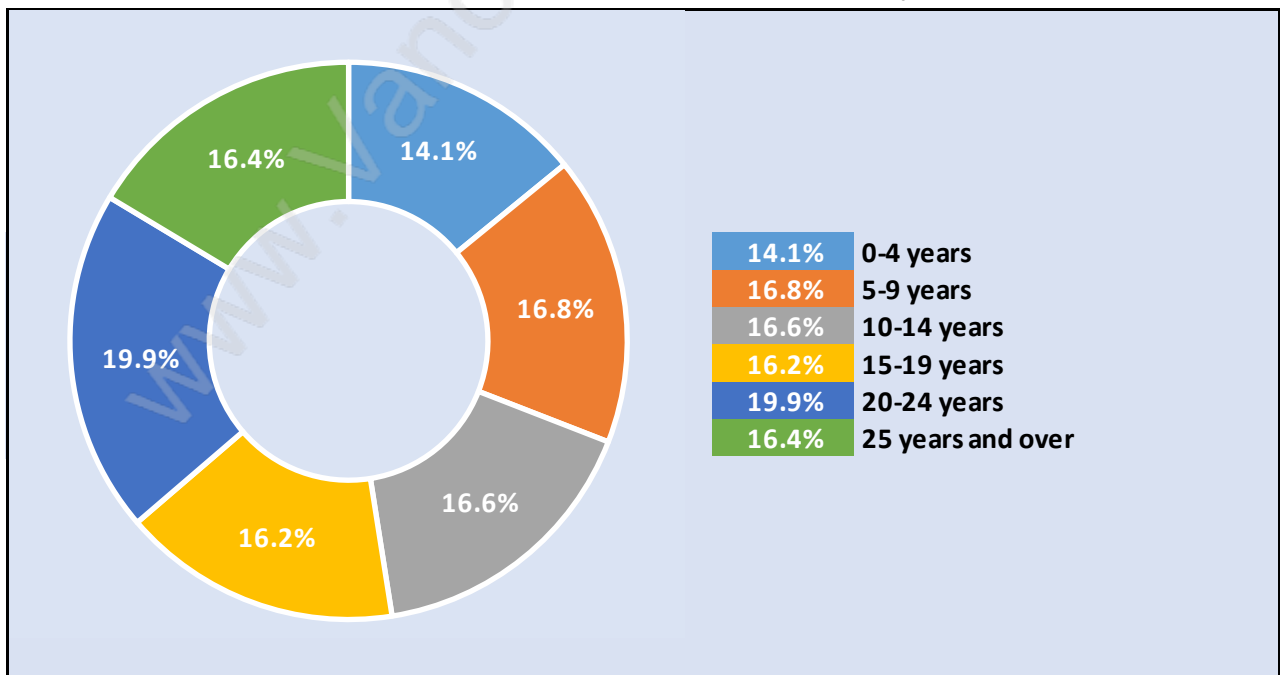

Hamilton

July 2018

Population Trends in Hamilton

Population by Age in Hamilton

Population Age 15+ by Income Status in Hamilton

Total Population Age 15 - 4,803

Households by Income in Hamilton

Total Number of Households - 1,772 / Average Household Income - \$124,503

Families in Hamilton

Average Persons per Family - 3.3

Children at Home in Hamilton

Total Number of Children at Home - 2,013

Family Structure in Hamilton

Total Number of Families - 1,520 / Average Persons per Family - 3.3