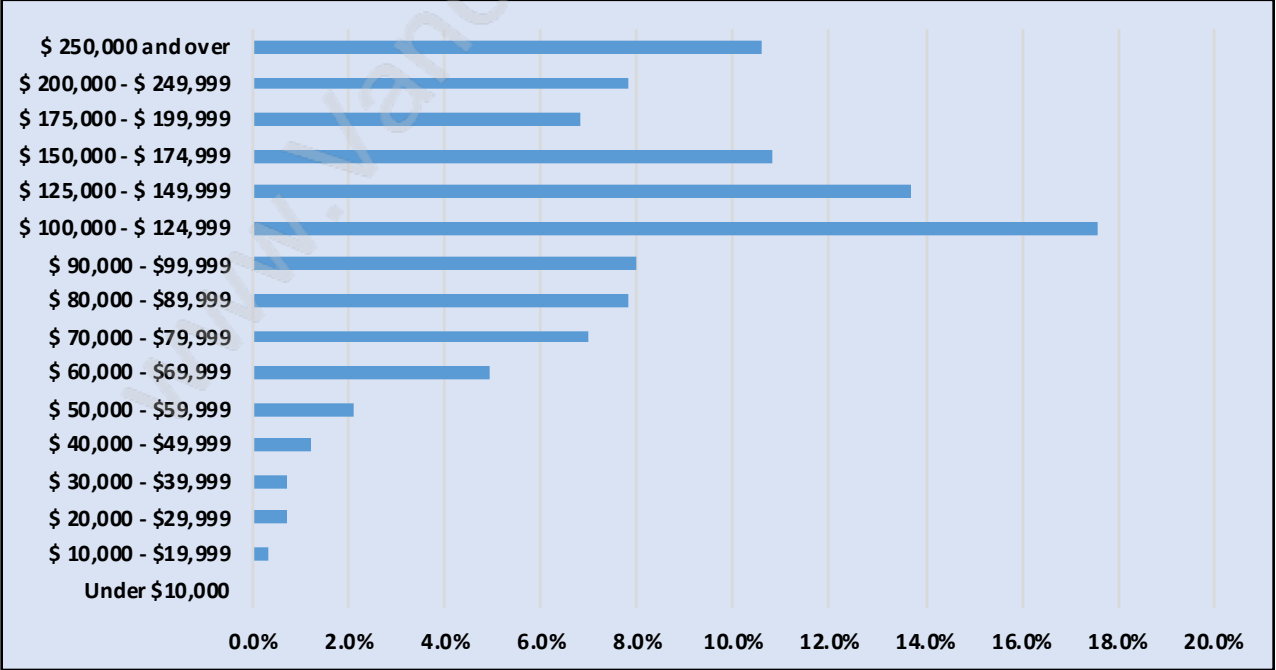

Harbour Place

Population Trends in Harbour Place

Population by Age in Harbour Place

Population Age 15+ by Income Status in Harbour Place

Total Population Age 15 - 1,405

Households by Income in Harbour Place

Total Number of Households - 575 / Average Household Income - \$152,531

Families in Harbour Place

Average Persons per Family - 3.3

Children at Home in Harbour Place

Total Number of Children at Home - 598

Family Structure in Harbour Place