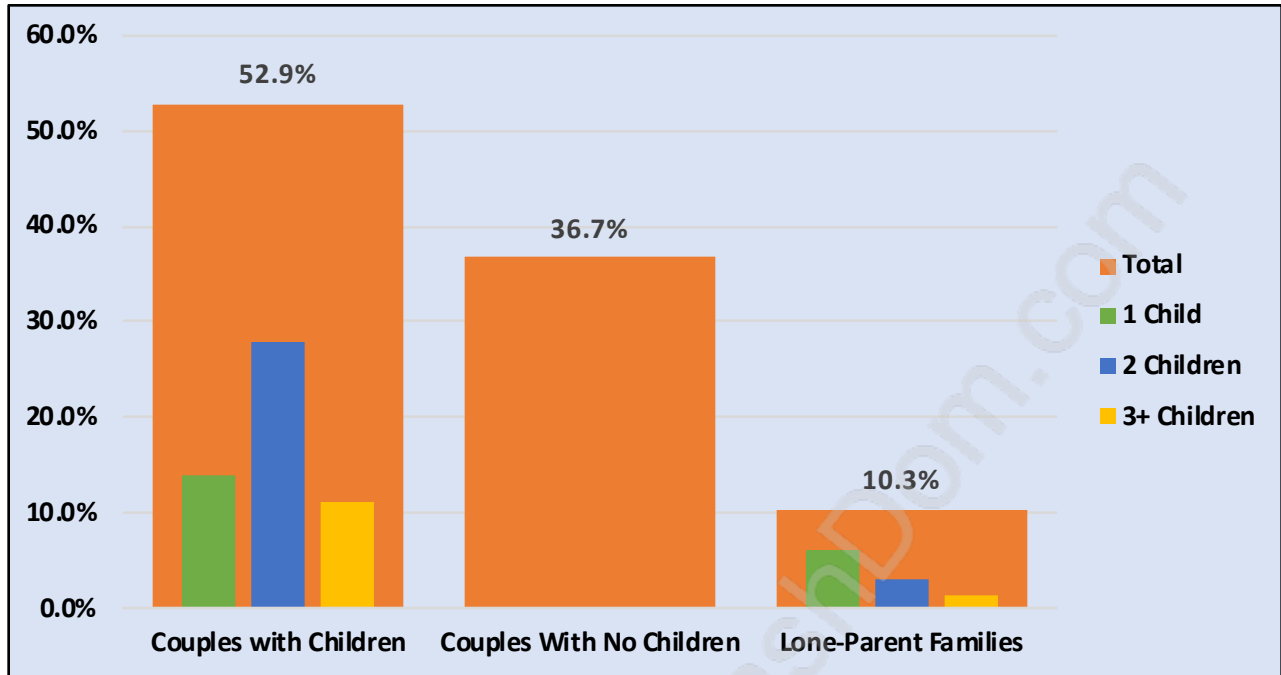

Harbour Place

Population Trends in Harbour Place

Population by Age in Harbour Place

Population Age 15+ by Income Status in Harbour Place

Total Population Age 15 - 1,405

Households by Income in Harbour Place

Total Number of Households - 575 / Average Household Income - \$152,531

Families in Harbour Place

Average Persons per Family - 3.3

Children at Home in Harbour Place

Total Number of Children at Home - 598

Family Structure in Harbour Place

Total Number of Families - 493 / Average Persons per Family - 3.3

Households by Household Size in Harbour Place

Total Number of Households - 575

Dwellings in Harbour Place

Population Age 15+ in Harbour Place