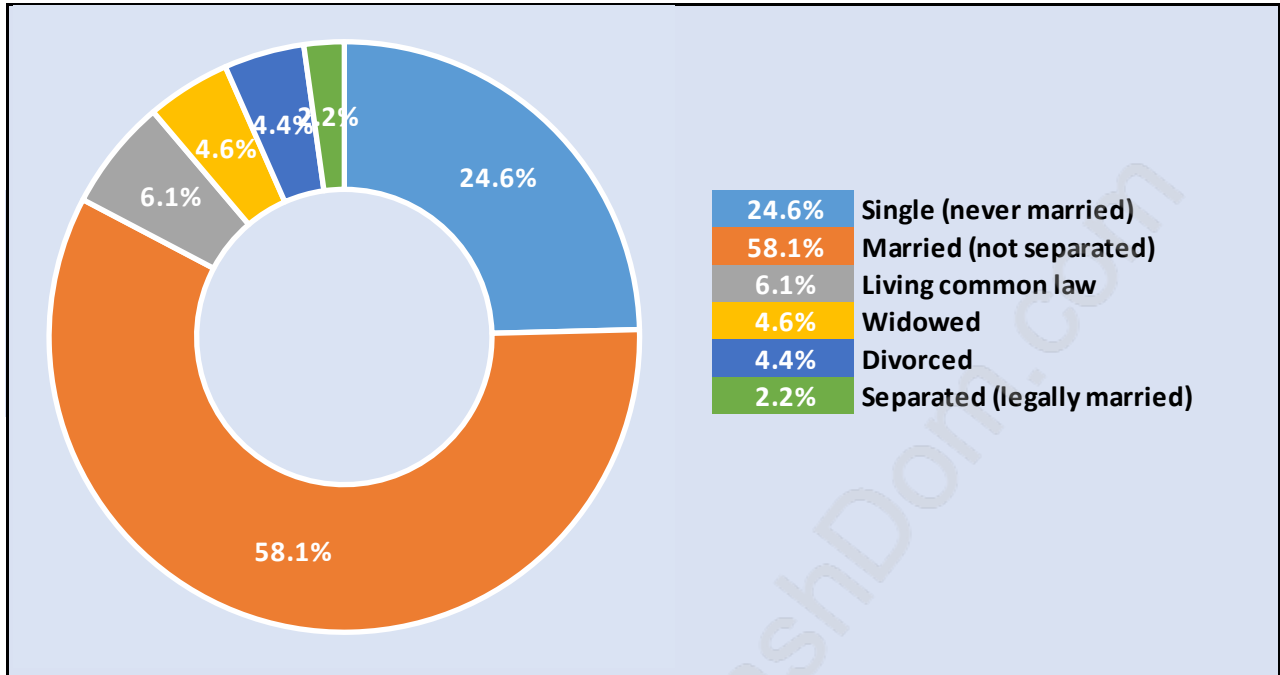

Harbour Place

Population Trends in Harbour Place

Population by Age in Harbour Place

Population Age 15+ by Income Status in Harbour Place

Total Population Age 15 - 1,405

Households by Income in Harbour Place

Total Number of Households - 575 / Average Household Income - \$152,531

Families in Harbour Place

Average Persons per Family - 3.3

Children at Home in Harbour Place

Total Number of Children at Home - 598

Family Structure in Harbour Place

Total Number of Families - 493 / Average Persons per Family - 3.3

Households by Household Size in Harbour Place

Total Number of Households - 575

Dwellings in Harbour Place

Population Age 15+ in Harbour Place