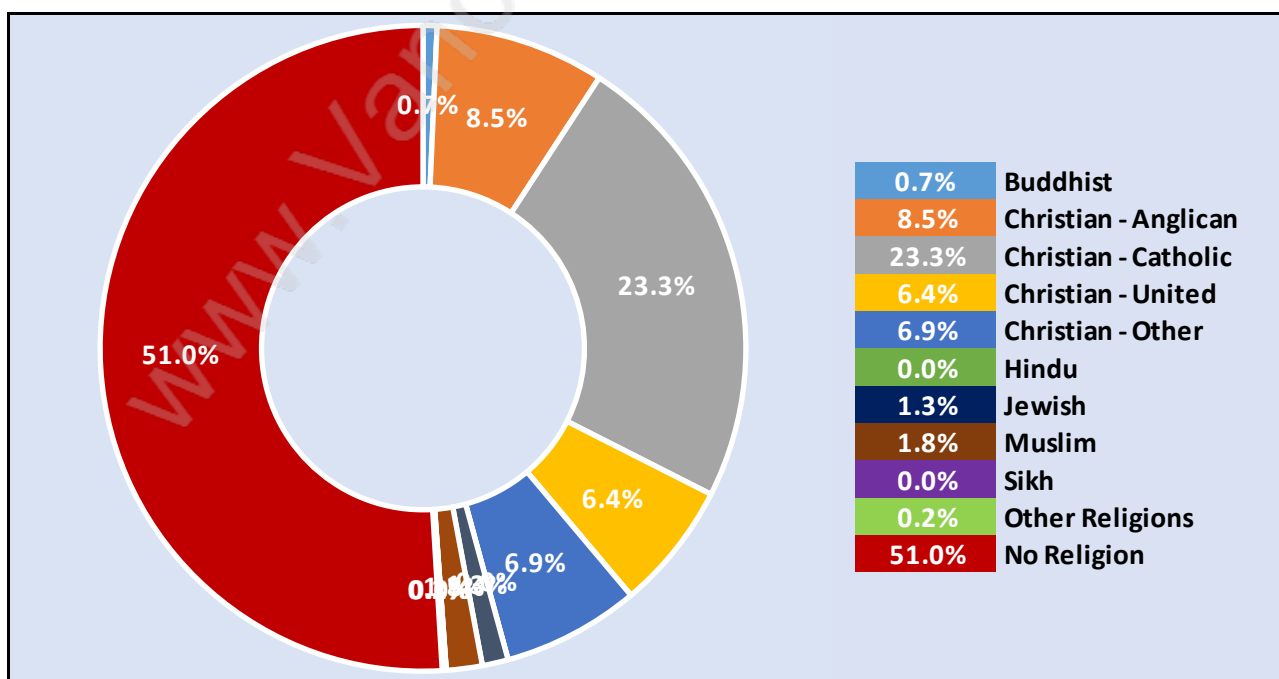

Labour Force by Occupation in Harbour Place

Labour Force Participation in Harbour Place

Travel To Work in (from) Harbour Place

Occupied Dwellings by Structure Type in Harbour Place

Dominant Bulding Type - Houses

Private Dwellings by Period of Construction in Harbour Place

Dominant Period of Construction - 1961-1980

Population by Religion in Harbour Place

Population by Home Languages in Harbour Place