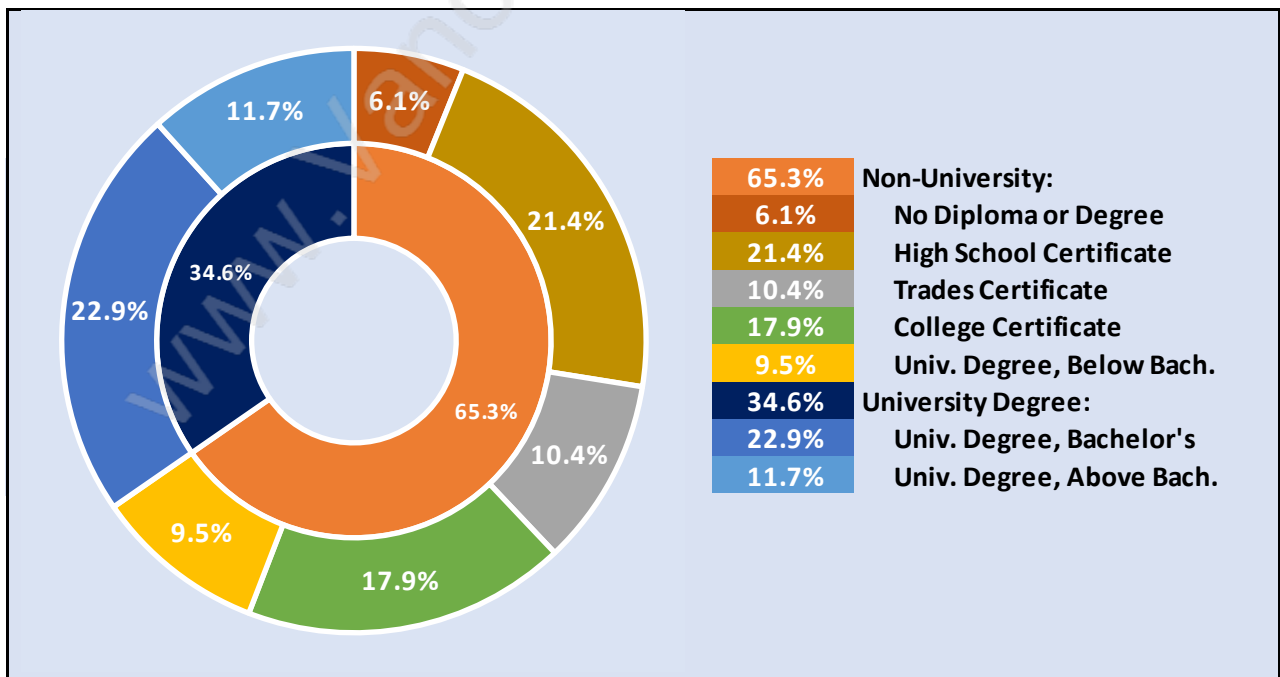

Total Number of Families - 493 / Average Persons per Family - 3.3

Households by Household Size in Harbour Place

Total Number of Households - 575

Dwellings in Harbour Place

Population Age 15+ in Harbour Place