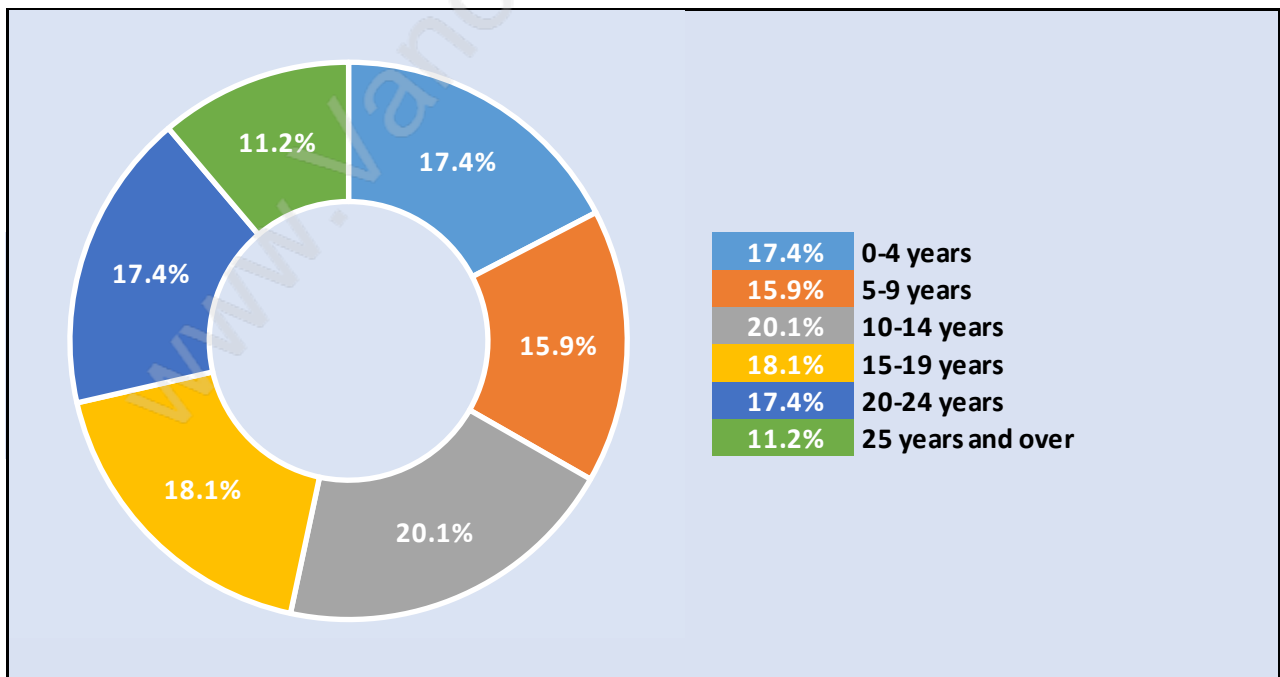

Harbour Place

Population Trends in Harbour Place

Population by Age in Harbour Place

Population Age 15+ by Income Status in Harbour Place

Total Population Age 15 - 1,405

Households by Income in Harbour Place

Total Number of Households - 575 / Average Household Income - \$152,531

Families in Harbour Place

Average Persons per Family - 3.3

Children at Home in Harbour Place

Total Number of Children at Home - 598

Family Structure in Harbour Place

Total Number of Families - 493 / Average Persons per Family - 3.3

Households by Household Size in Harbour Place

Total Number of Households - 575

Dwellings in Harbour Place

Population Age 15+ in Harbour Place