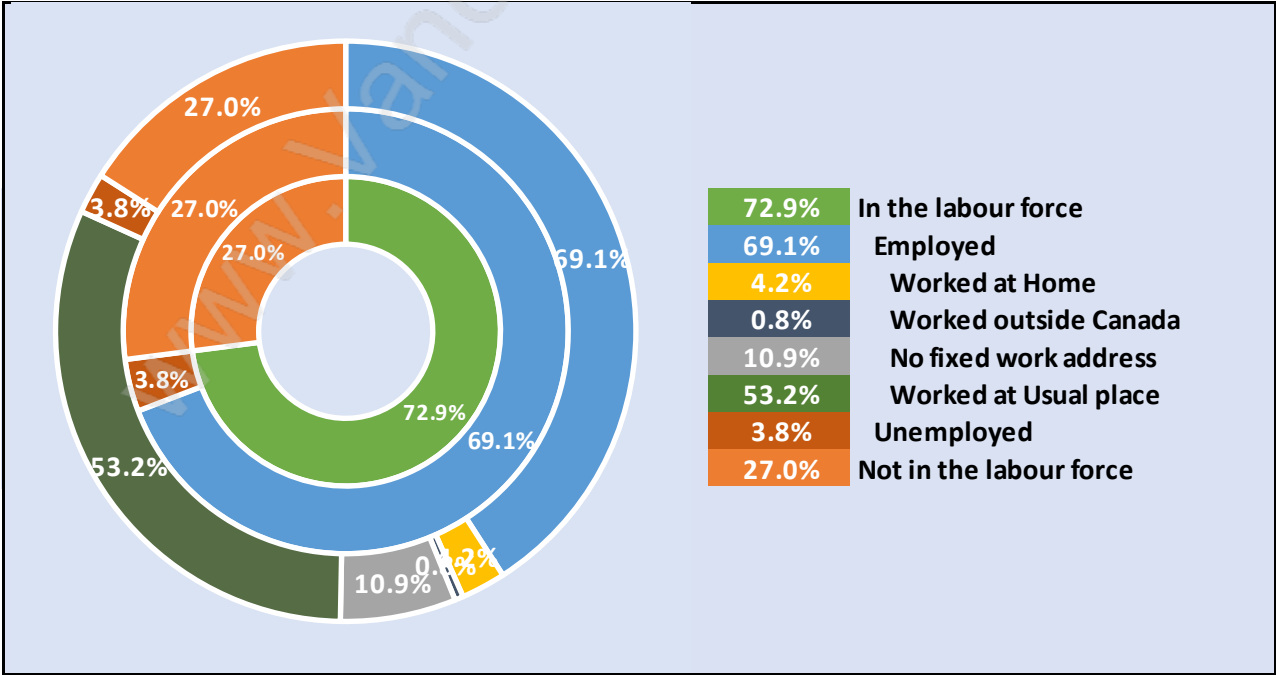

Labour Force Participation in Harbour Place