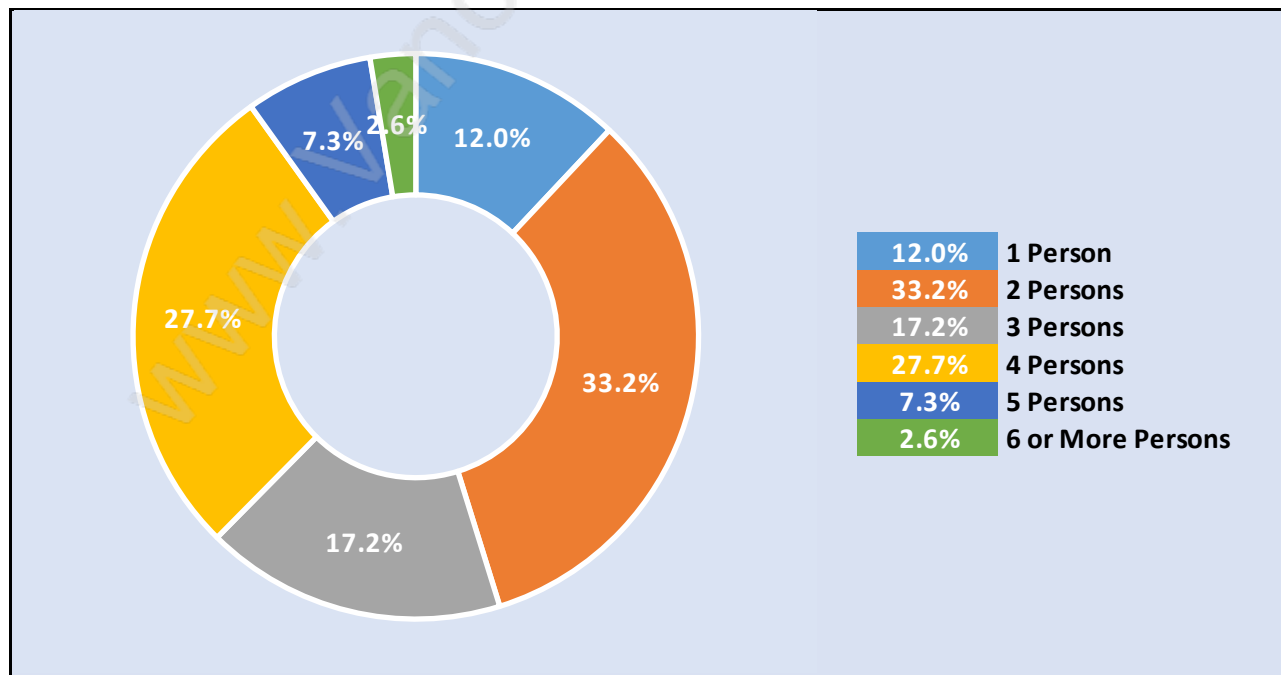

Harbour Place

Population Trends in Harbour Place

Population by Age in Harbour Place

Population Age 15+ by Income Status in Harbour Place

Total Population Age 15 - 1,405

Households by Income in Harbour Place

Total Number of Households - 575 / Average Household Income - \$152,531

Families in Harbour Place

Average Persons per Family - 3.3

Children at Home in Harbour Place

Total Number of Children at Home - 598

Family Structure in Harbour Place

Total Number of Families - 493 / Average Persons per Family - 3.3

Households by Household Size in Harbour Place

Total Number of Households - 575

Dwellings in Harbour Place

Population Age 15+ in Harbour Place