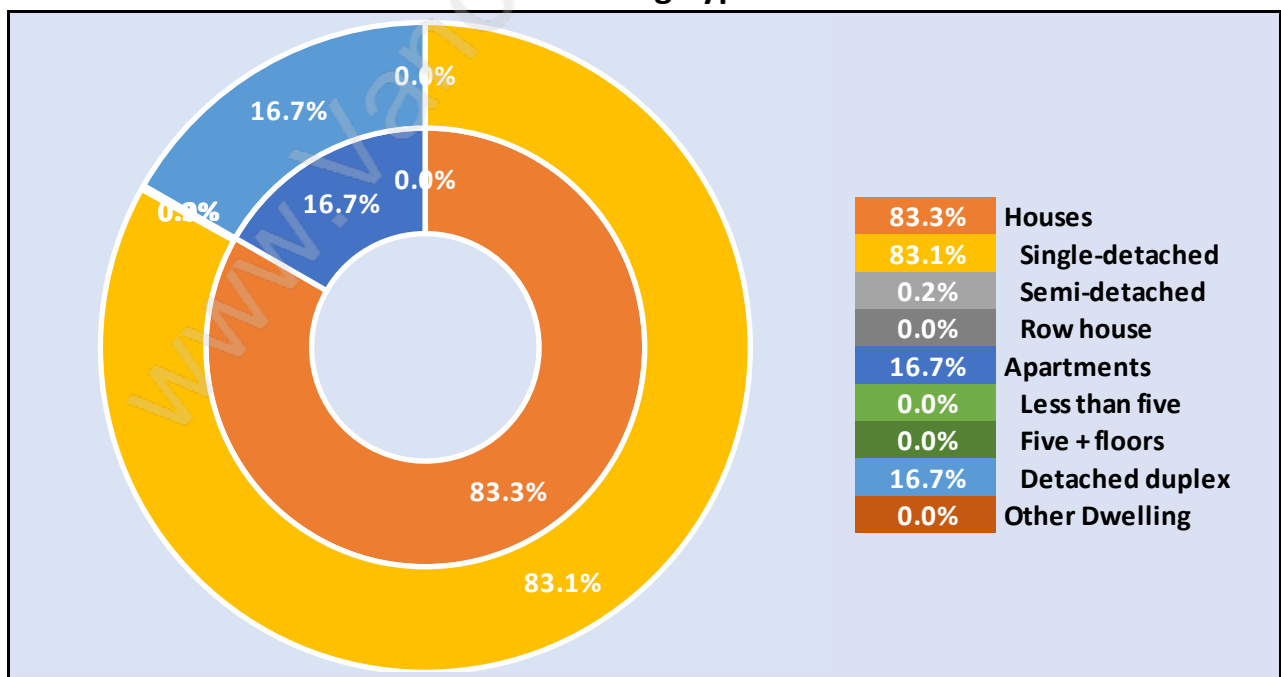

Total Number of Households - 575 / Average Household Income - \$152,531

Families in Harbour Place

Average Persons per Family - 3.3

Children at Home in Harbour Place

Total Number of Children at Home - 598

Family Structure in Harbour Place

Total Number of Families - 493 / Average Persons per Family - 3.3

Households by Household Size in Harbour Place

Total Number of Households - 575

Dwellings in Harbour Place

Population Age 15+ in Harbour Place

Labour Force by Occupation in Harbour Place

Labour Force Participation in Harbour Place

Travel To Work in (from) Harbour Place

Occupied Dwellings by Structure Type in Harbour Place

Dominant Bulding Type - Houses

Private Dwellings by Period of Construction in Harbour Place

Dominant Period of Construction - 1961-1980

Population by Religion in Harbour Place

Population by Home Languages in Harbour Place