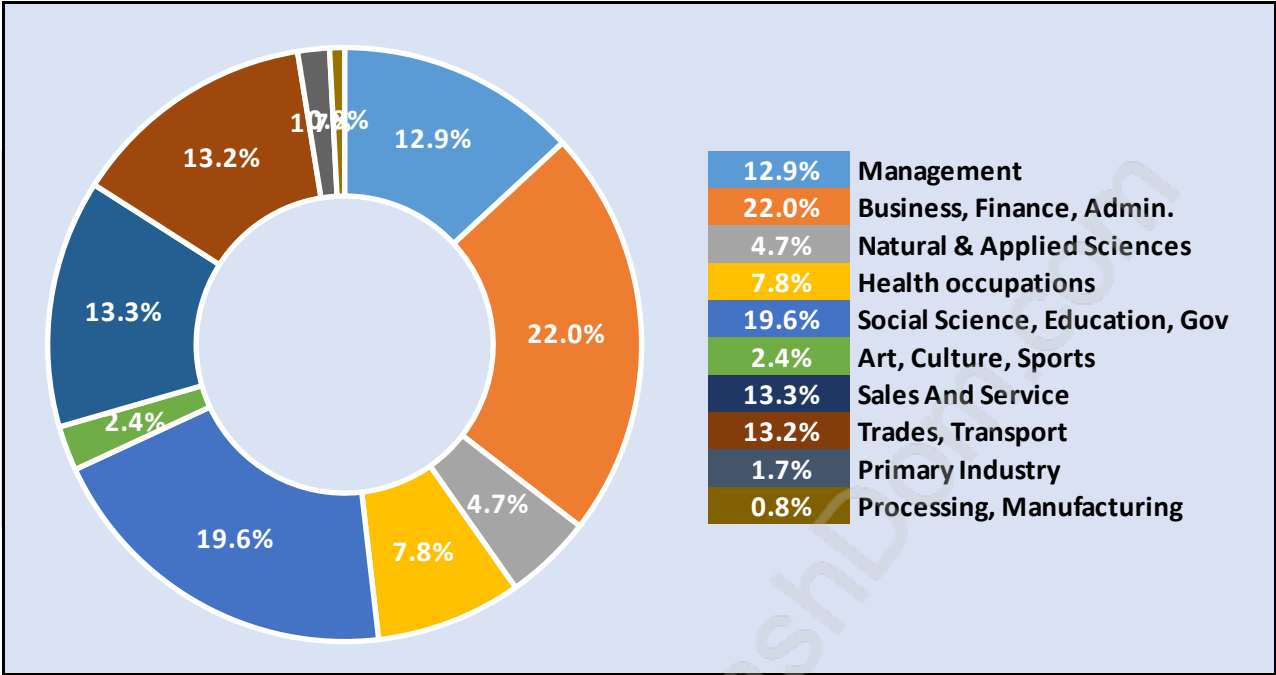

Labour Force by Occupation in Harbour Place