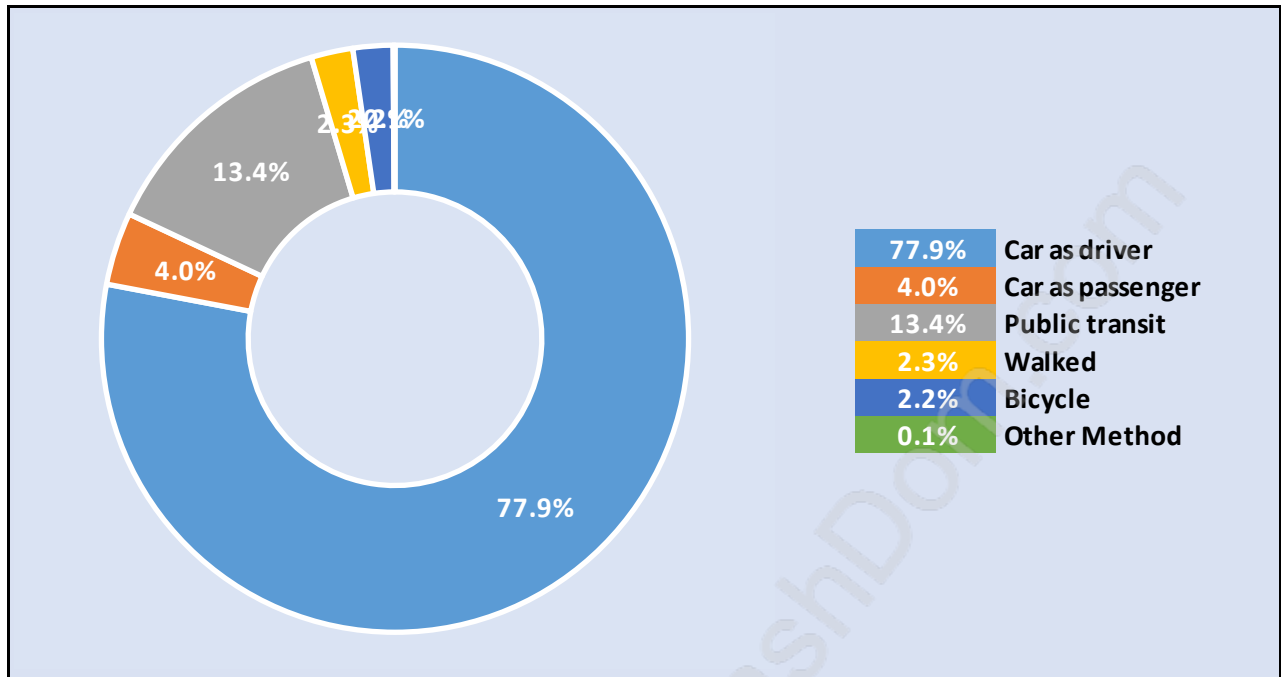

Total Number of Families - 493 / Average Persons per Family - 3.3

Households by Household Size in Harbour Place

Total Number of Households - 575

Dwellings in Harbour Place

Population Age 15+ in Harbour Place

Labour Force by Occupation in Harbour Place

Labour Force Participation in Harbour Place

Travel To Work in (from) Harbour Place

Occupied Dwellings by Structure Type in Harbour Place

Dominant Bulding Type - Houses