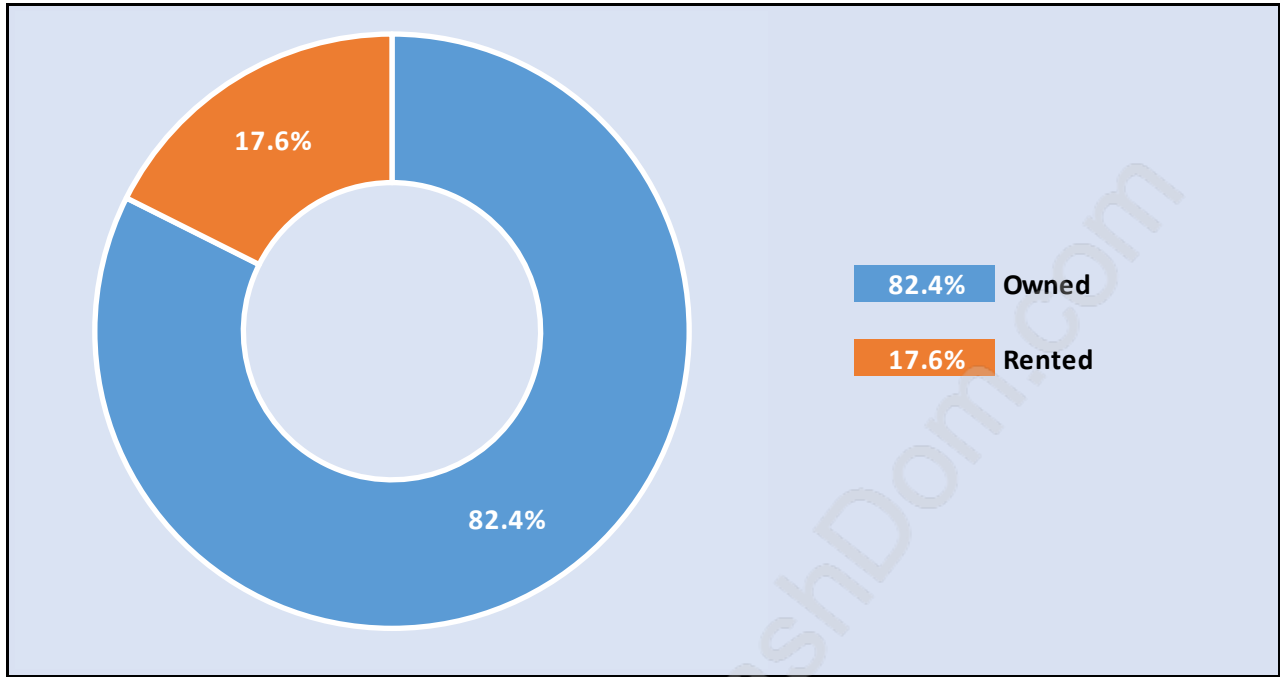

Total Number of Families - 493 / Average Persons per Family - 3.3

Households by Household Size in Harbour Place

Total Number of Households - 575

Dwellings in Harbour Place

Population Age 15+ in Harbour Place

Labour Force by Occupation in Harbour Place

Labour Force Participation in Harbour Place

Travel To Work in (from) Harbour Place

Occupied Dwellings by Structure Type in Harbour Place

Dominant Bulding Type - Houses