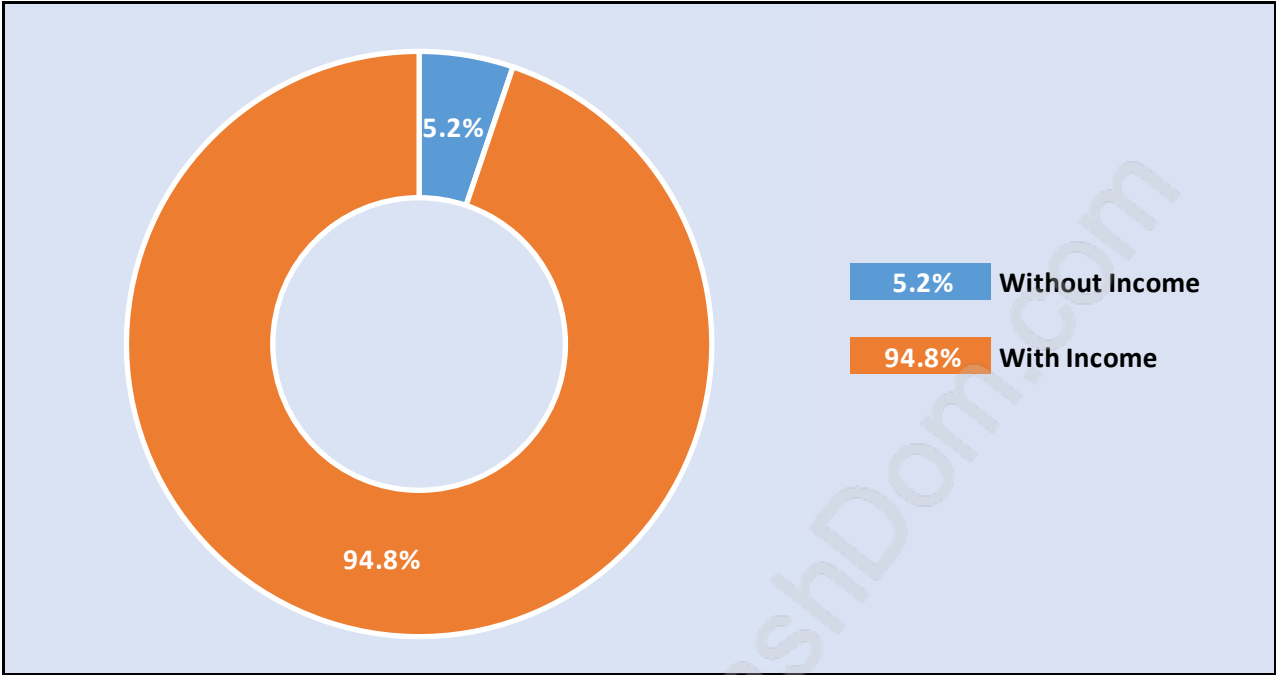

Harbour Place

Population Trends in Harbour Place

Population by Age in Harbour Place

Population Age 15+ by Income Status in Harbour Place

Total Population Age 15 - 1,405

Households by Income in Harbour Place

Total Number of Households - 575 / Average Household Income - \$152,531

Families in Harbour Place

Average Persons per Family - 3.3

Children at Home in Harbour Place

Total Number of Children at Home - 598

Family Structure in Harbour Place