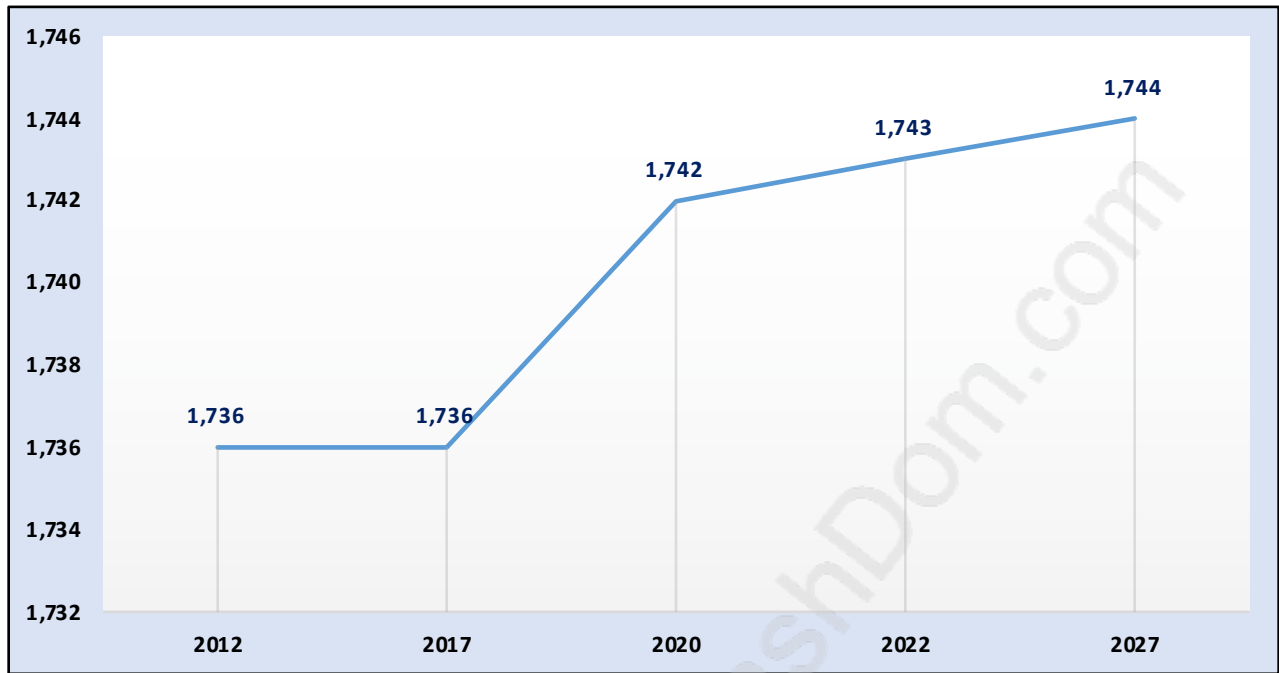

Harbour Place

Population Trends in Harbour Place

Population by Age in Harbour Place

Population Age 15+ by Income Status in Harbour Place

Total Population Age 15 - 1,405

Households by Income in Harbour Place

Total Number of Households - 575 / Average Household Income - \$152,531

Families in Harbour Place

Average Persons per Family - 3.3

Children at Home in Harbour Place

Total Number of Children at Home - 598

Family Structure in Harbour Place

Total Number of Families - 493 / Average Persons per Family - 3.3

Households by Household Size in Harbour Place

Total Number of Households - 575

Dwellings in Harbour Place

Population Age 15+ in Harbour Place