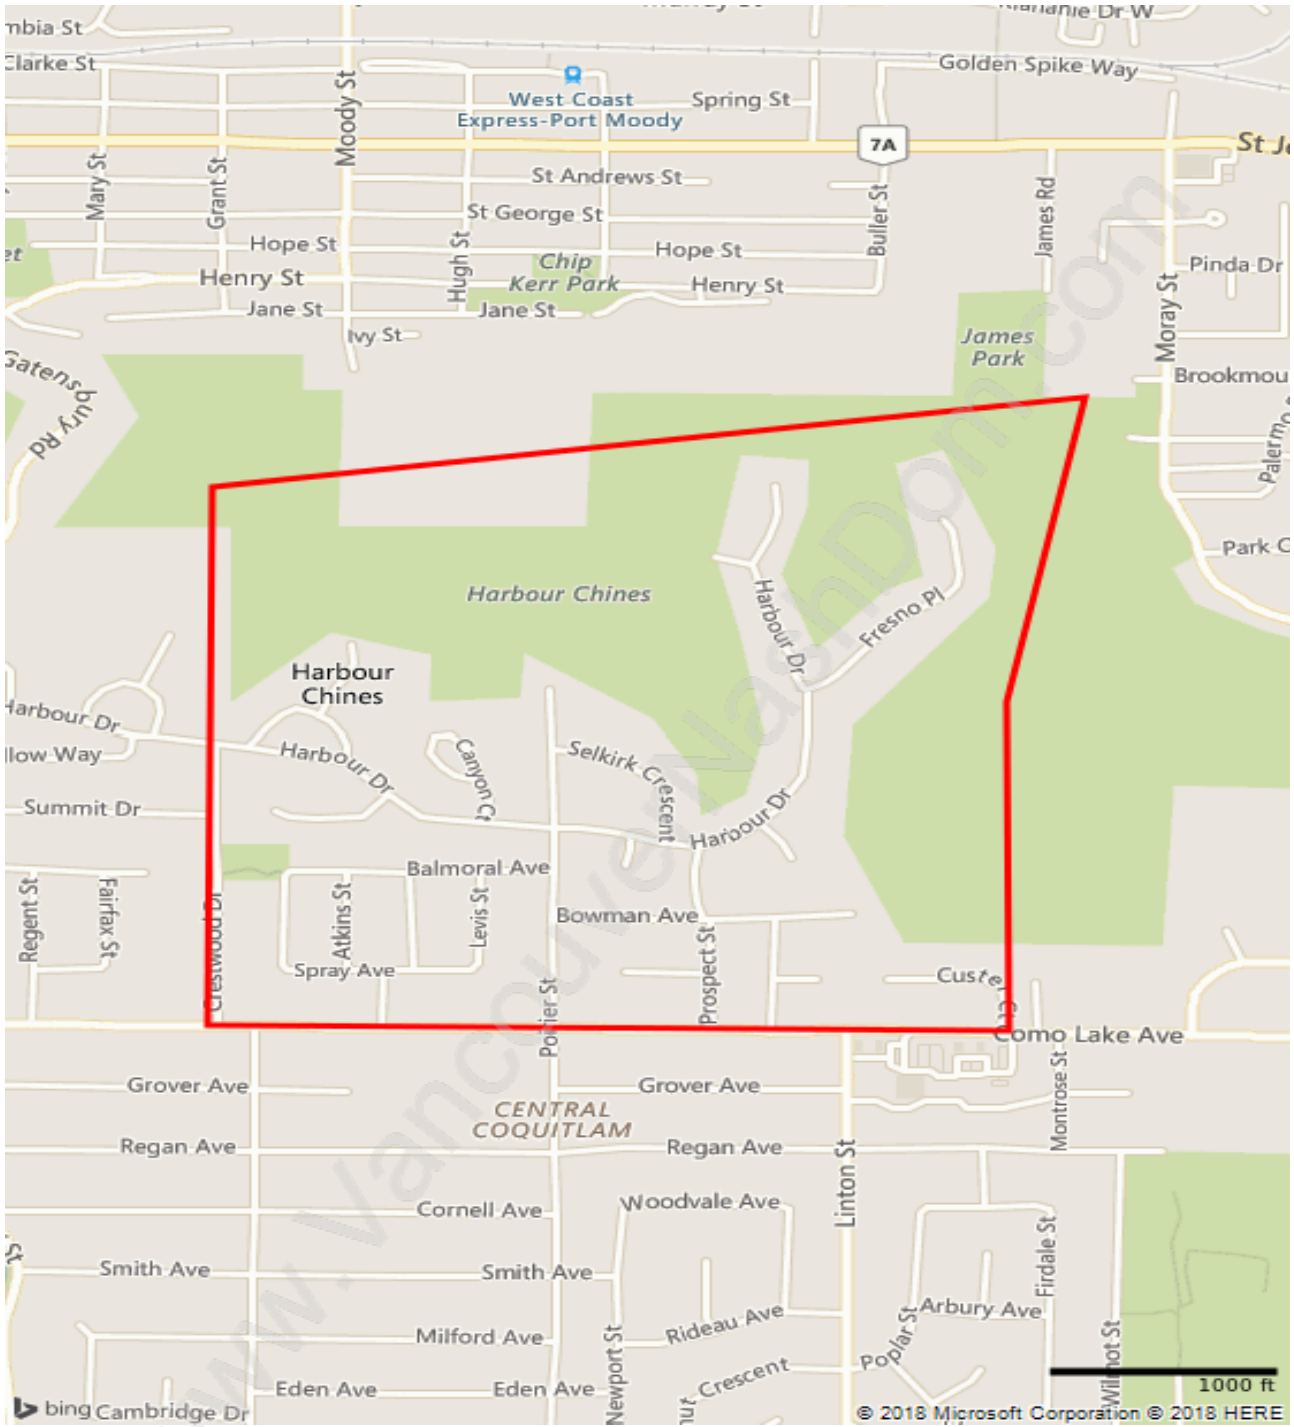

Harbour Place

Population Trends in Harbour Place

Population by Age in Harbour Place

Population Age 15+ by Income Status in Harbour Place

Total Population Age 15 - 1,405

Households by Income in Harbour Place

Total Number of Households - 575 / Average Household Income - \$152,531

Families in Harbour Place

Average Persons per Family - 3.3

Children at Home in Harbour Place

Total Number of Children at Home - 598

Family Structure in Harbour Place

Total Number of Families - 493 / Average Persons per Family - 3.3

Households by Household Size in Harbour Place

Total Number of Households - 575

Dwellings in Harbour Place

Population Age 15+ in Harbour Place