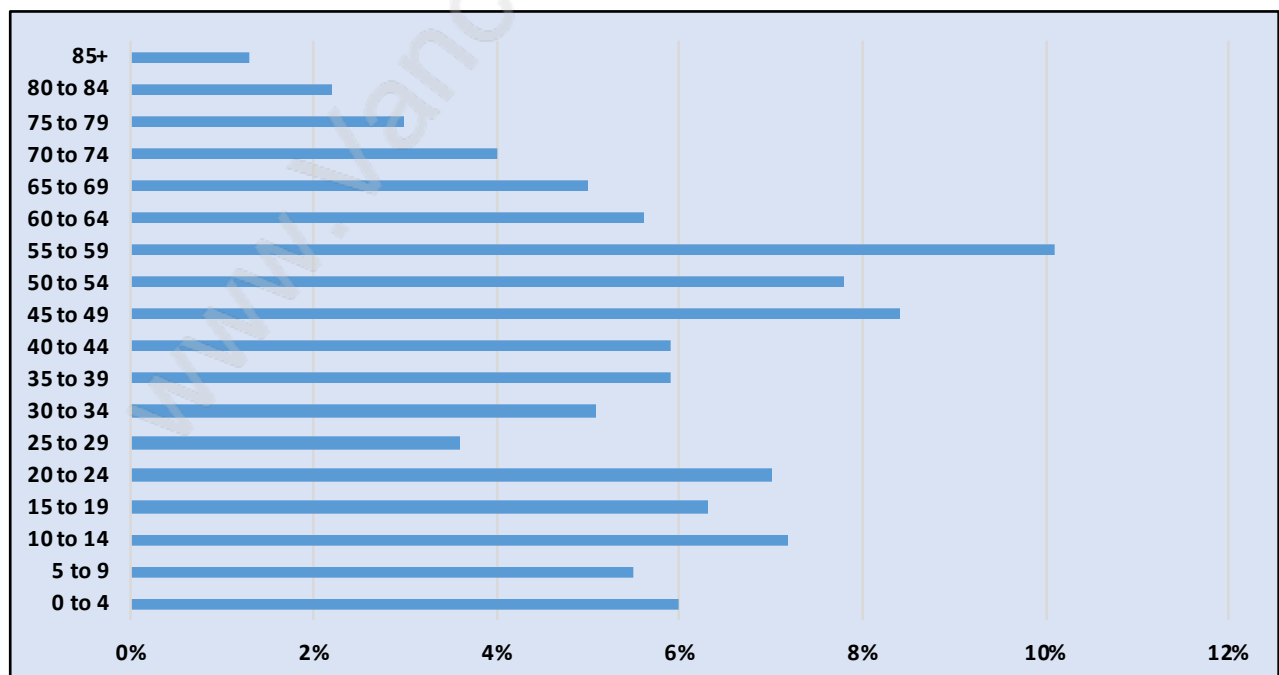

Harbour Place

Population Trends in Harbour Place

Population by Age in Harbour Place

Population Age 15+ by Income Status in Harbour Place

Total Population Age 15 - 1,405

Households by Income in Harbour Place

Total Number of Households - 575 / Average Household Income - \$152,531

Families in Harbour Place

Average Persons per Family - 3.3

Children at Home in Harbour Place

Total Number of Children at Home - 598

Family Structure in Harbour Place