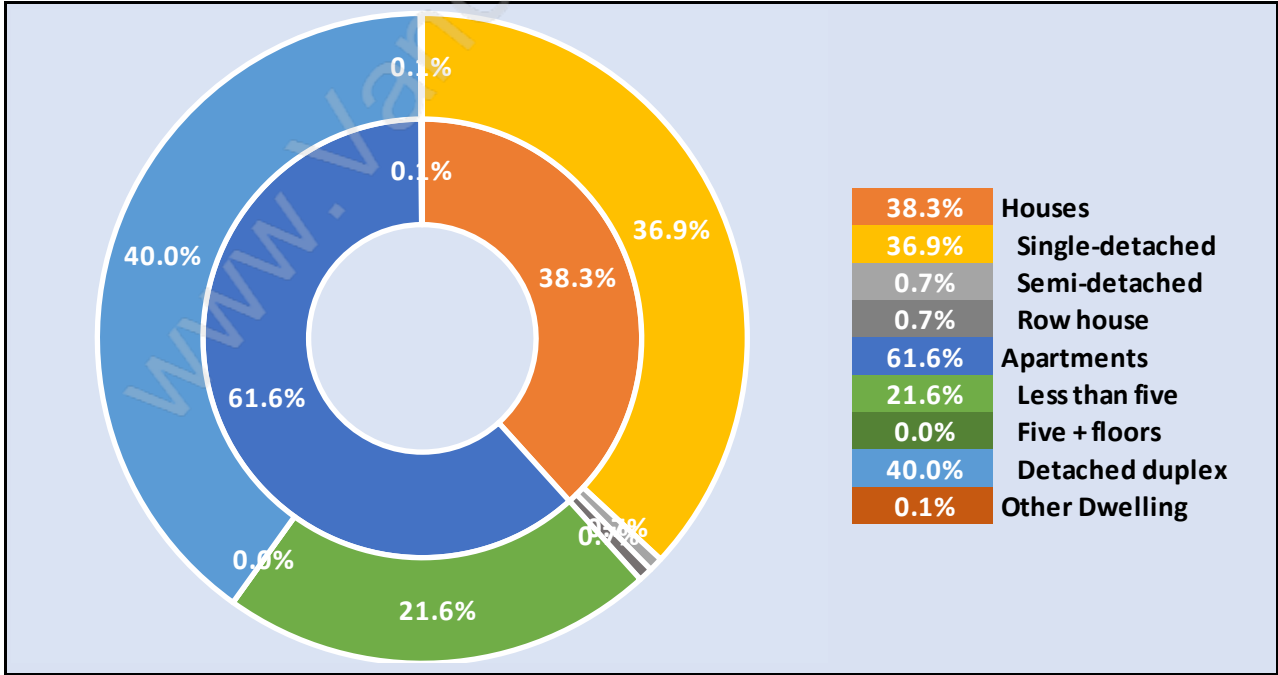

Population Age 15+ in Hastings East

Labour Force by Occupation in Hastings East

Labour Force Participation in Hastings East

Travel To Work in (from) Hastings East

Occupied Dwellings by Structure Type in Hastings East Dominant Bulding Type - Apartment, building low and high rise