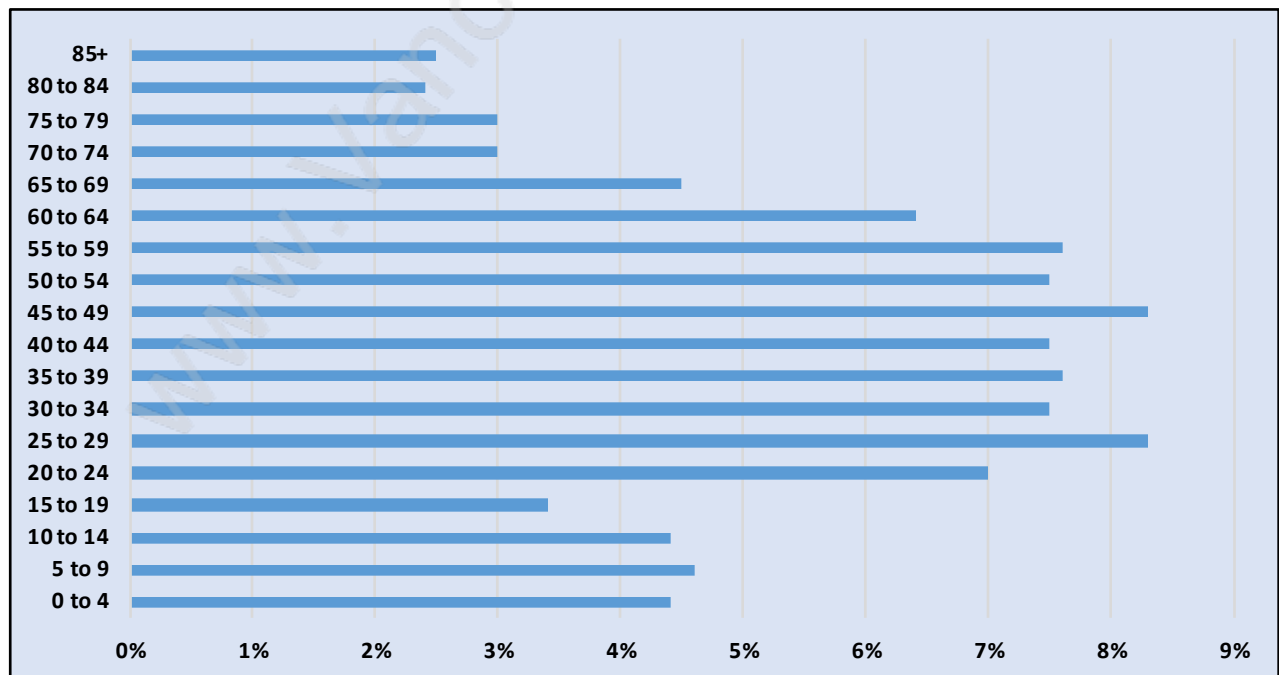

Hastings East

Population Trends in Hastings East

Population by Age in Hastings East

Population Age 15+ by Income Status in Hastings East

Total Population Age 15 - 7,094

Households by Income in Hastings East

Total Number of Households - 3,165 / Average Household Income - \$101,545

Families in Hastings East

Average Persons per Family - 2.9

Children at Home in Hastings East

Total Number of Children at Home - 2,137