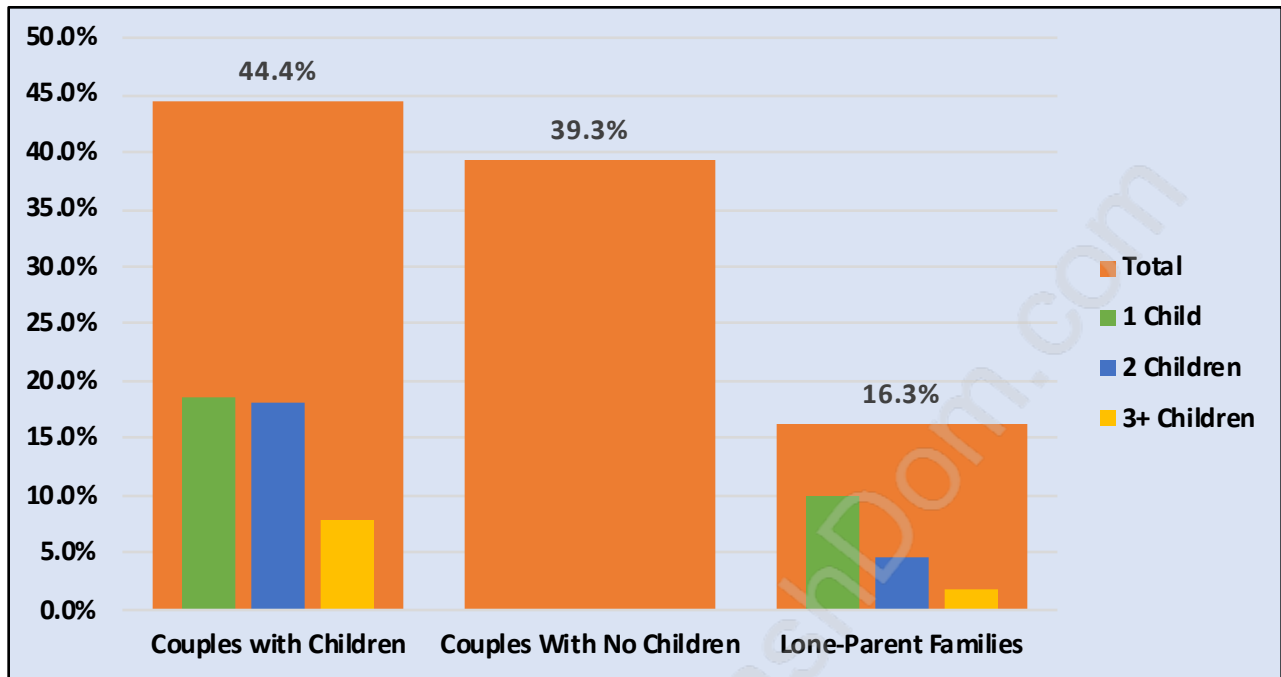

Hastings East

Population Trends in Hastings East

Population by Age in Hastings East

Population Age 15+ by Income Status in Hastings East

Total Population Age 15 - 7,094

Households by Income in Hastings East

Total Number of Households - 3,165 / Average Household Income - \$101,545

Families in Hastings East

Average Persons per Family - 2.9

Children at Home in Hastings East

Total Number of Children at Home - 2,137

Family Structure in Hastings East

Total Number of Families - 2,054 / Average Persons per Family - 2.9

Households by Household Size in Hastings East

Total Number of Households - 3,165

Dwellings in Hastings East