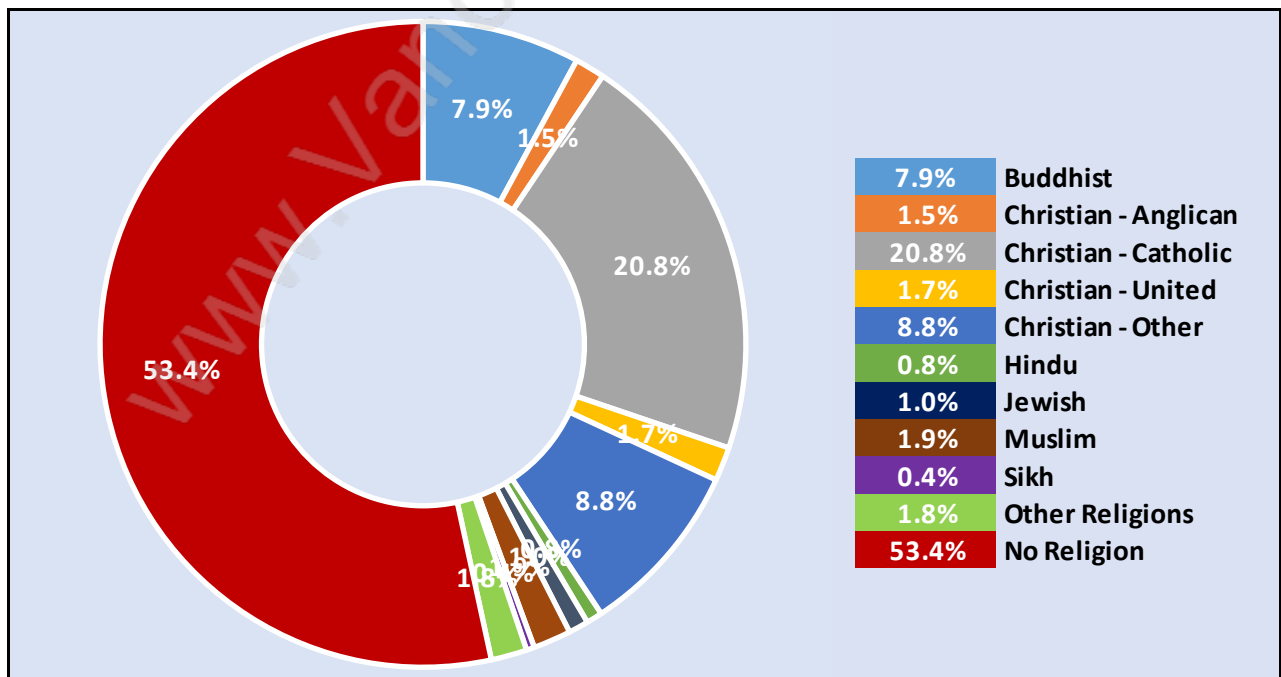

Population Age 15+ in Hastings East

Labour Force by Occupation in Hastings East

Labour Force Participation in Hastings East

Travel To Work in (from) Hastings East

Occupied Dwellings by Structure Type in Hastings East Dominant Bulding Type - Apartment, building low and high rise

Private Dwellings by Period of Construction in Hastings East

Dominant Period of Construction - Before 1960

Population by Religion in Hastings East

Population by Home Languages in Hastings East