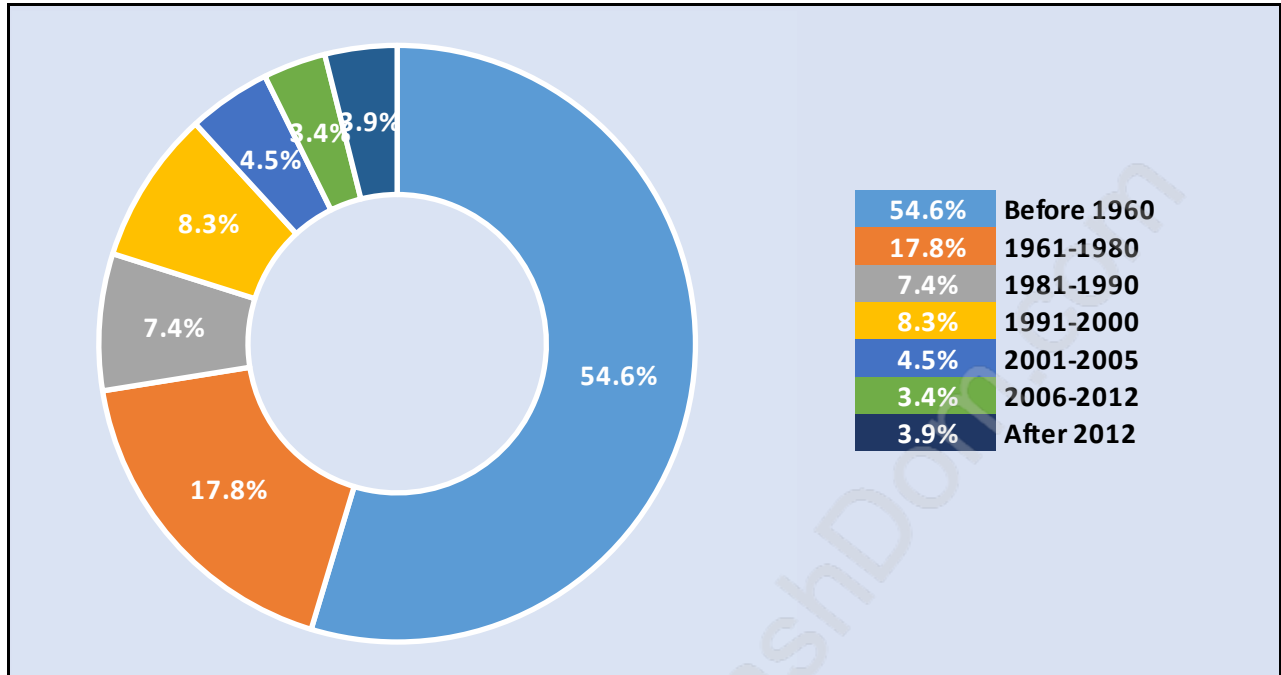

Private Dwellings by Period of Construction in Hastings East

Dominant Period of Construction - Before 1960