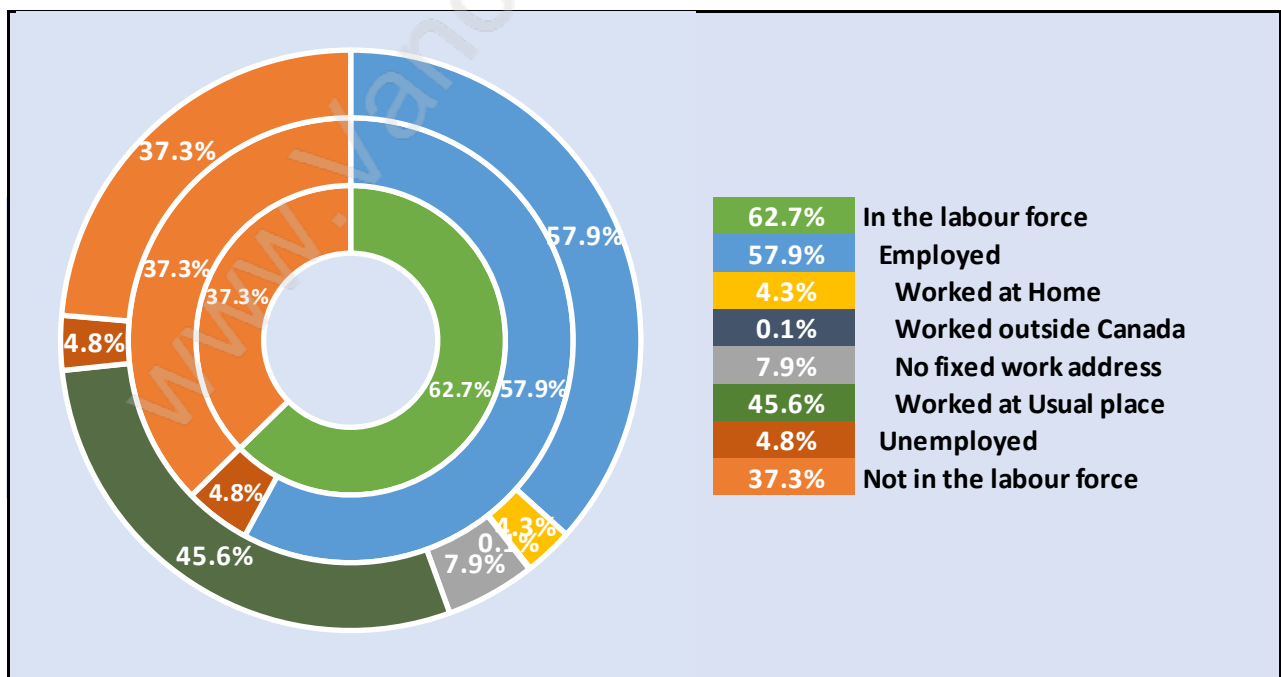

Family Structure in Hastings East

Total Number of Families - 2,054 / Average Persons per Family - 2.9

Households by Household Size in Hastings East

Total Number of Households - 3,165

Dwellings in Hastings East

Population Age 15+ in Hastings East

Labour Force by Occupation in Hastings East

Labour Force Participation in Hastings East

Travel To Work in (from) Hastings East

Occupied Dwellings by Structure Type in Hastings East Dominant Bulding Type - Apartment, building low and high rise