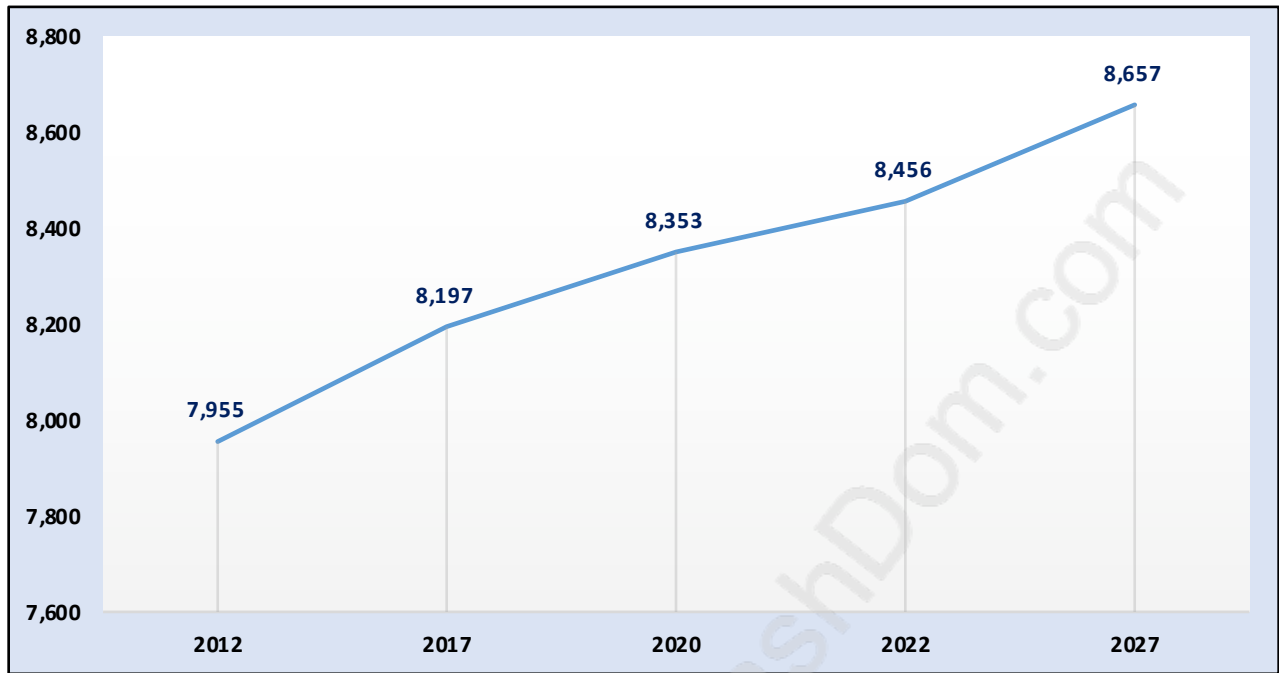

Hastings East

Population Trends in Hastings East

Population by Age in Hastings East

Population Age 15+ by Income Status in Hastings East

Total Population Age 15 - 7,094

Households by Income in Hastings East