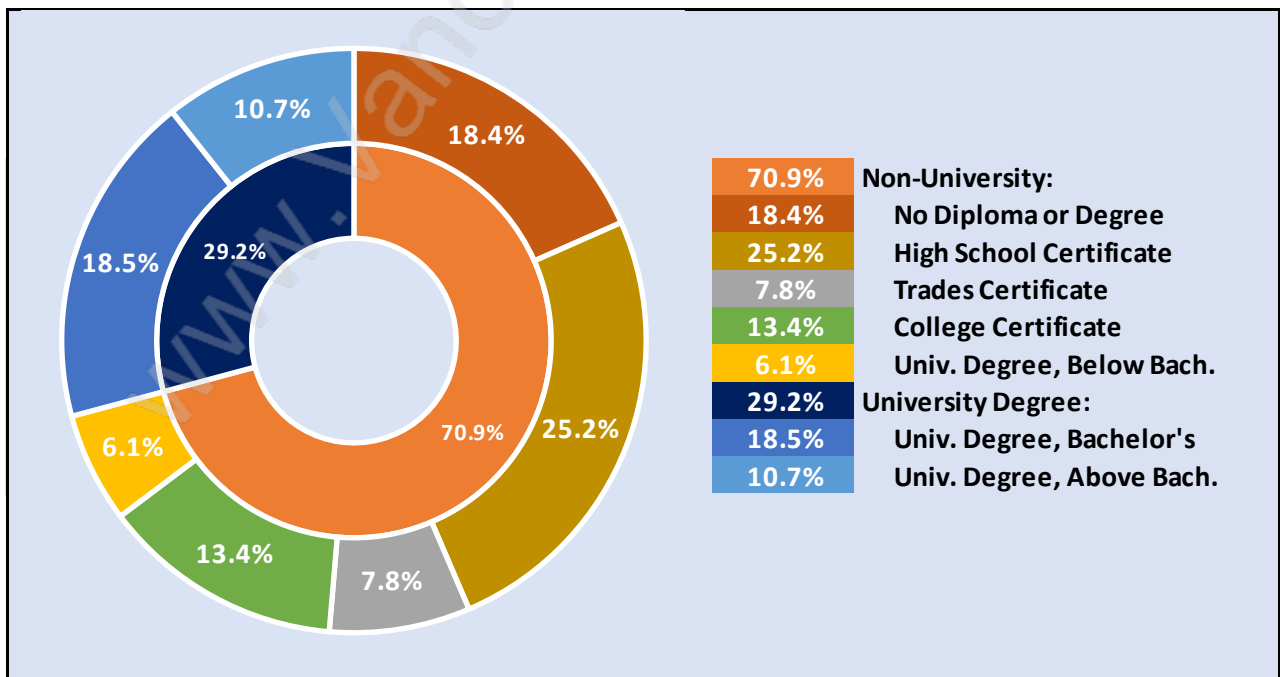

Population Age 15+ in Hastings East