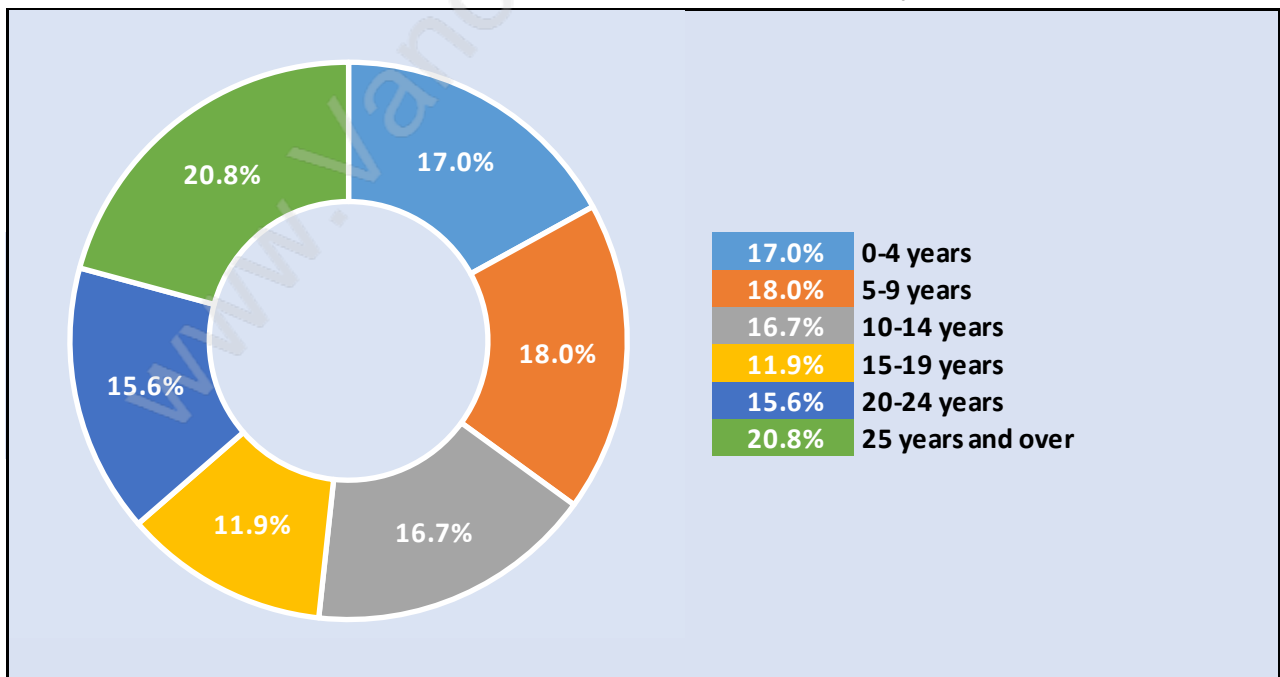

Hastings East

Population Trends in Hastings East

Population by Age in Hastings East

Population Age 15+ by Income Status in Hastings East

Total Population Age 15 - 7,094

Households by Income in Hastings East

Total Number of Households - 3,165 / Average Household Income - \$101,545

Families in Hastings East

Average Persons per Family - 2.9

Children at Home in Hastings East

Total Number of Children at Home - 2,137

Family Structure in Hastings East

Total Number of Families - 2,054 / Average Persons per Family - 2.9

Households by Household Size in Hastings East

Total Number of Households - 3,165

Dwellings in Hastings East