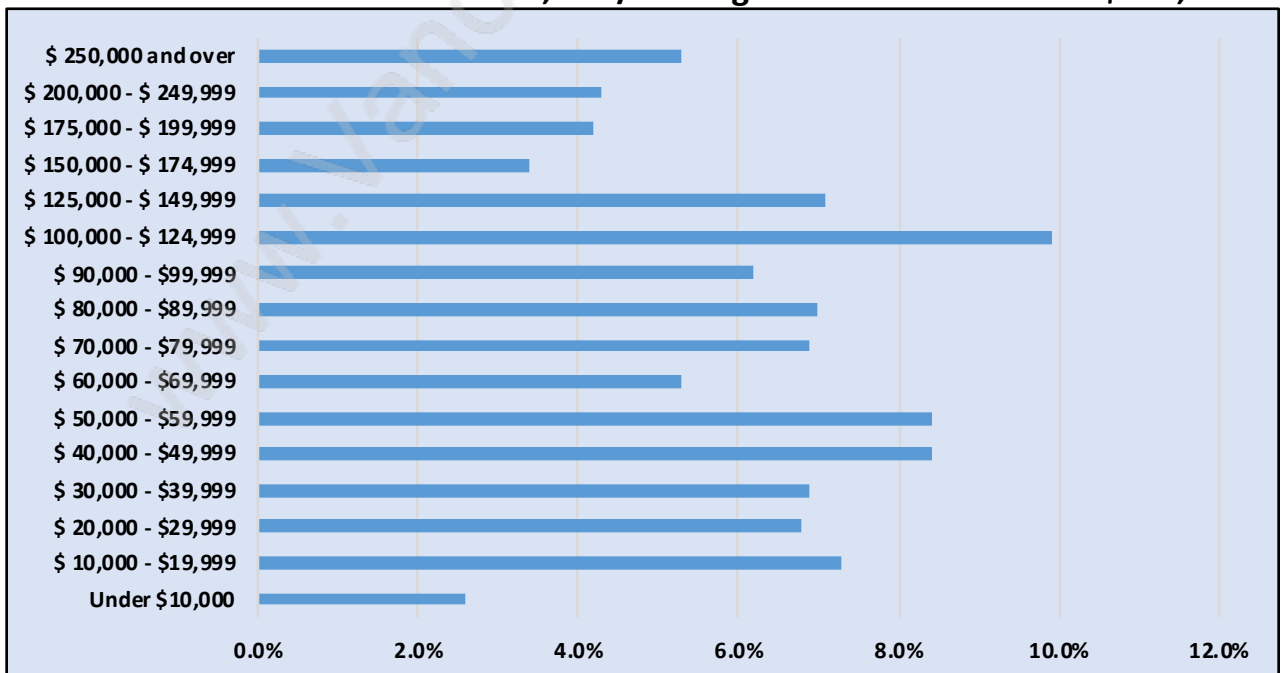

Hastings East

Population Trends in Hastings East

Population by Age in Hastings East

Population Age 15+ by Income Status in Hastings East

Total Population Age 15 - 7,094

Households by Income in Hastings East

Total Number of Households - 3,165 / Average Household Income - \$101,545

Families in Hastings East

Average Persons per Family - 2.9

Children at Home in Hastings East

Total Number of Children at Home - 2,137