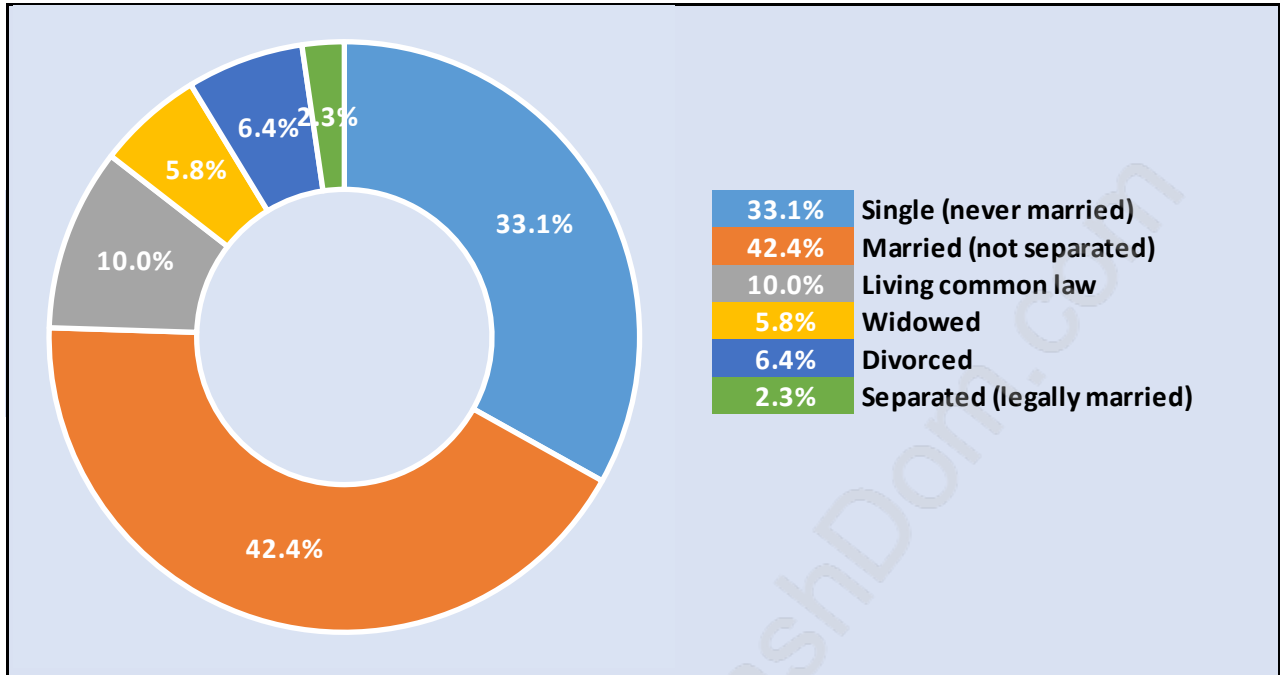

Hastings East

Population Trends in Hastings East

Population by Age in Hastings East

Population Age 15+ by Income Status in Hastings East

Total Population Age 15 - 7,094

Households by Income in Hastings East

Total Number of Households - 3,165 / Average Household Income - \$101,545

Families in Hastings East

Average Persons per Family - 2.9

Children at Home in Hastings East

Total Number of Children at Home - 2,137

Family Structure in Hastings East

Total Number of Families - 2,054 / Average Persons per Family - 2.9

Households by Household Size in Hastings East

Total Number of Households - 3,165

Dwellings in Hastings East