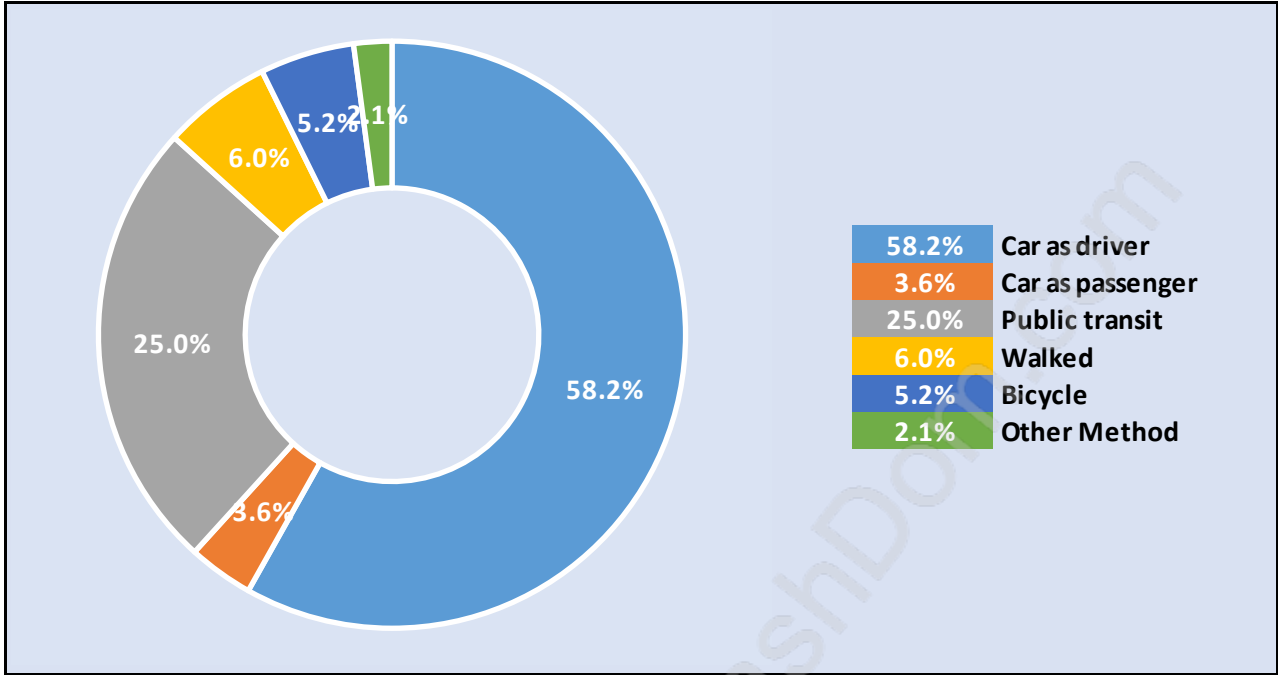

Population Age 15+ in Hastings East

Labour Force by Occupation in Hastings East

Labour Force Participation in Hastings East

Travel To Work in (from) Hastings East

Occupied Dwellings by Structure Type in Hastings East Dominant Bulding Type - Apartment, building low and high rise