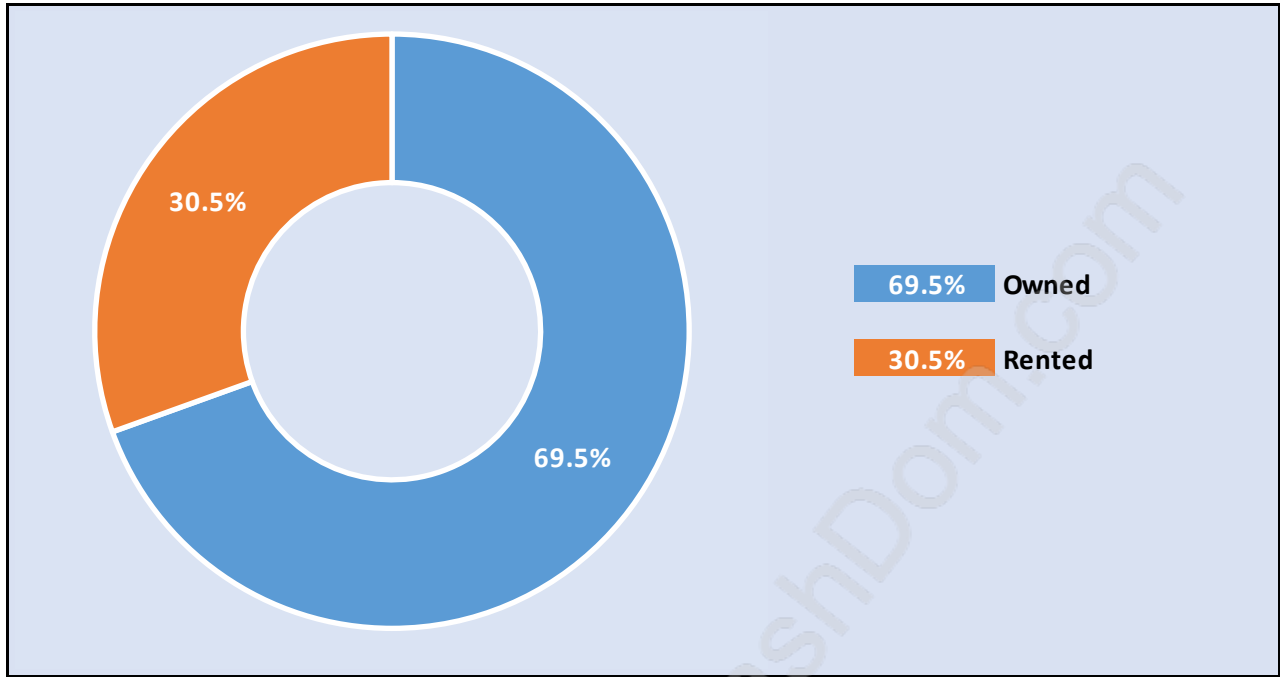

Family Structure in Hastings East

Total Number of Families - 2,054 / Average Persons per Family - 2.9

Households by Household Size in Hastings East

Total Number of Households - 3,165

Dwellings in Hastings East