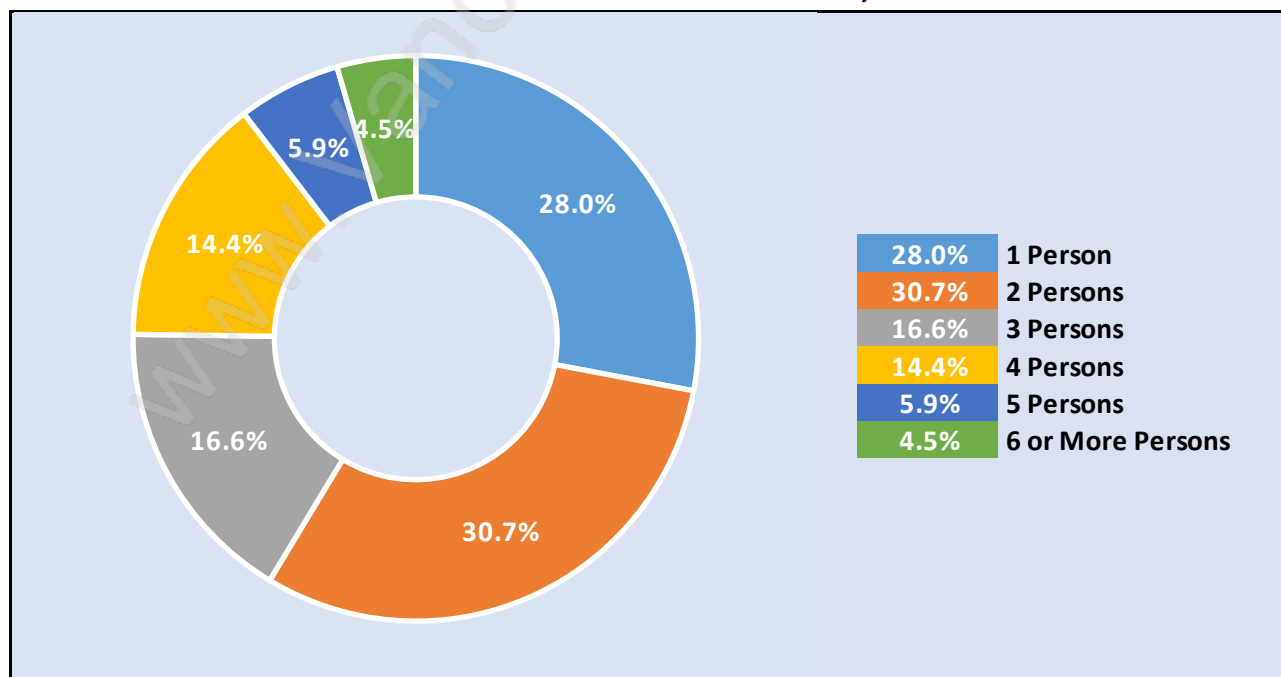

Hastings East

Population Trends in Hastings East

Population by Age in Hastings East

Population Age 15+ by Income Status in Hastings East

Total Population Age 15 - 7,094

Households by Income in Hastings East

Total Number of Households - 3,165 / Average Household Income - \$101,545

Families in Hastings East

Average Persons per Family - 2.9

Children at Home in Hastings East

Total Number of Children at Home - 2,137

Family Structure in Hastings East

Total Number of Families - 2,054 / Average Persons per Family - 2.9

Households by Household Size in Hastings East

Total Number of Households - 3,165

Dwellings in Hastings East