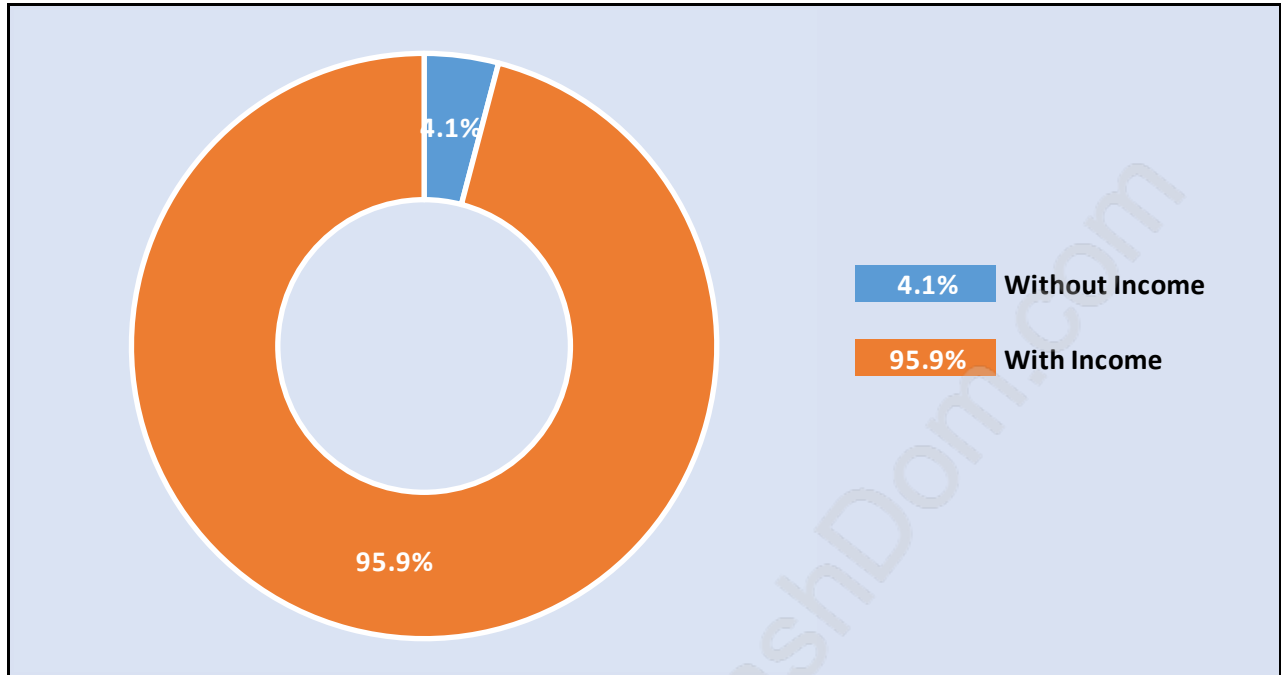

Hastings East

Population Trends in Hastings East

Population by Age in Hastings East

Population Age 15+ by Income Status in Hastings East

Total Population Age 15 - 7,094

Households by Income in Hastings East

Total Number of Households - 3,165 / Average Household Income - \$101,545

Families in Hastings East

Average Persons per Family - 2.9

Children at Home in Hastings East

Total Number of Children at Home - 2,137