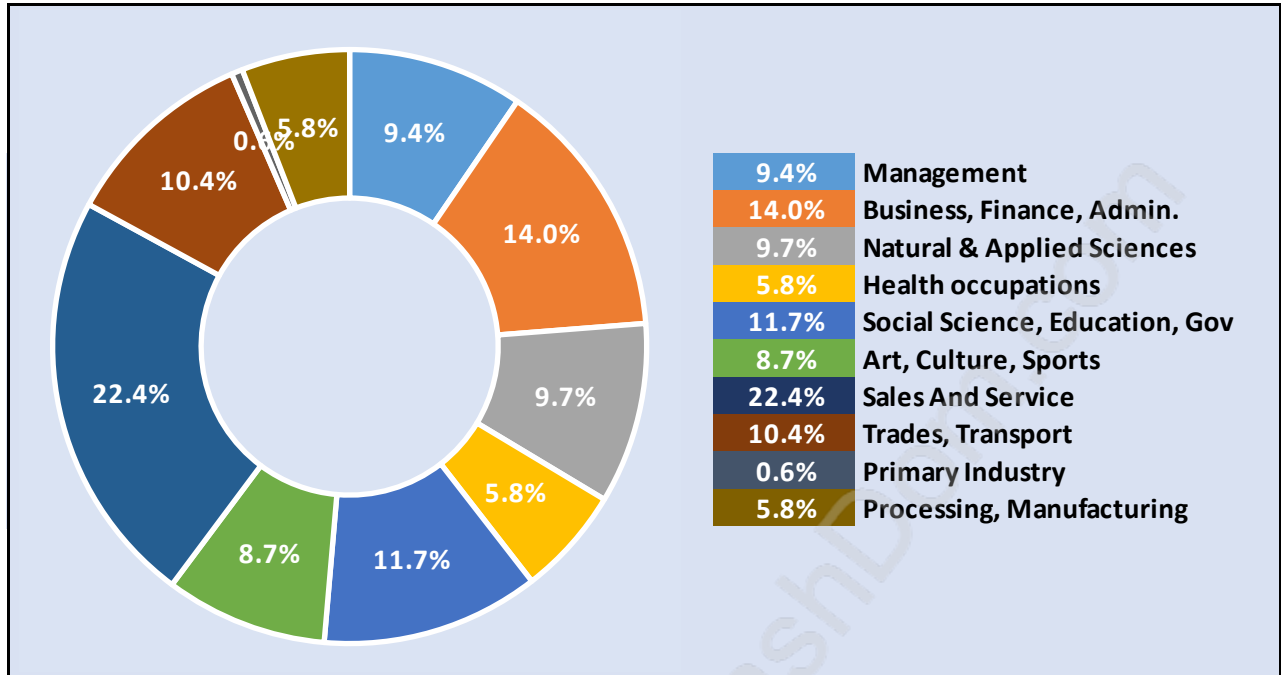

Labour Force by Occupation in Hastings East