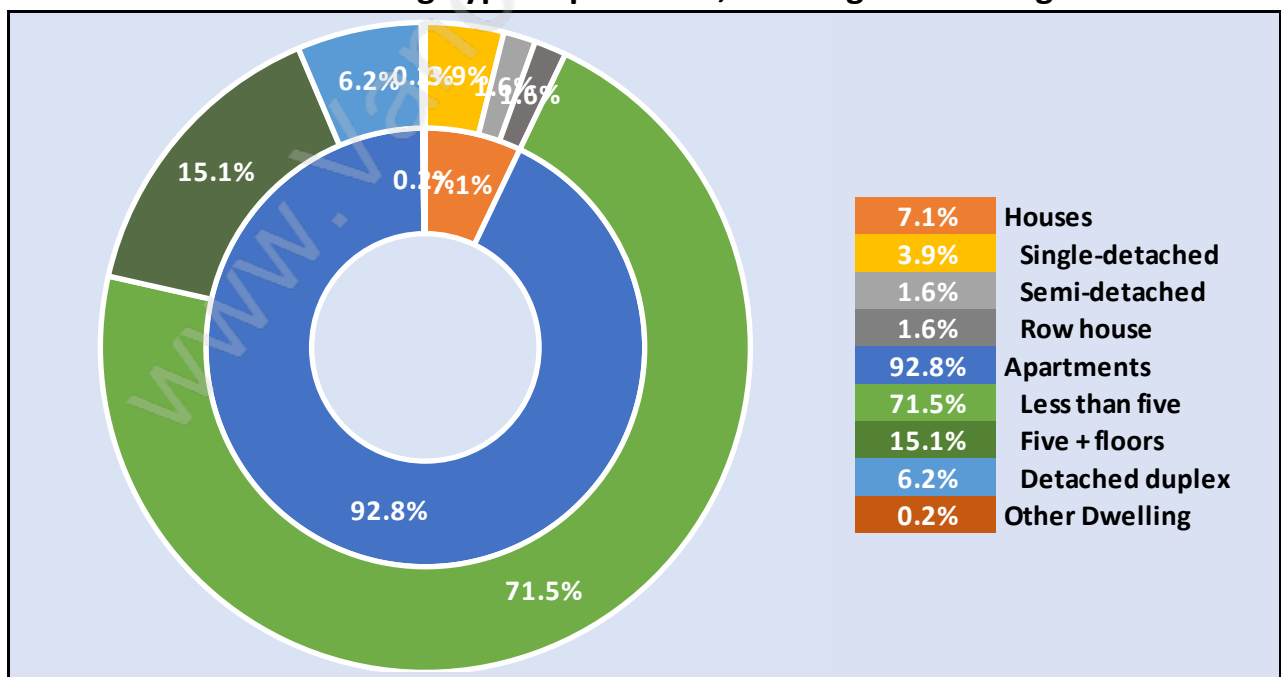

Families in Hastings

Average Persons per Family - 2.5

Children at Home in Hastings

Total Number of Children at Home - 1,960

Family Structure in Hastings

Total Number of Families - 2,645 / Average Persons per Family - 2.5

Households by Household Size in Hastings

Total Number of Households - 8,172

Dwellings in Hastings

Population Age 15+ in Hastings

Labour Force by Occupation in Hastings

Labour Force Participation in Hastings

Travel To Work in (from) Hastings

Occupied Dwellings by Structure Type in Hastings

Dominant Bulding Type - Apartment, building low and high rise

Private Dwellings by Period of Construction in Hastings

Dominant Period of Construction - 1961-1980