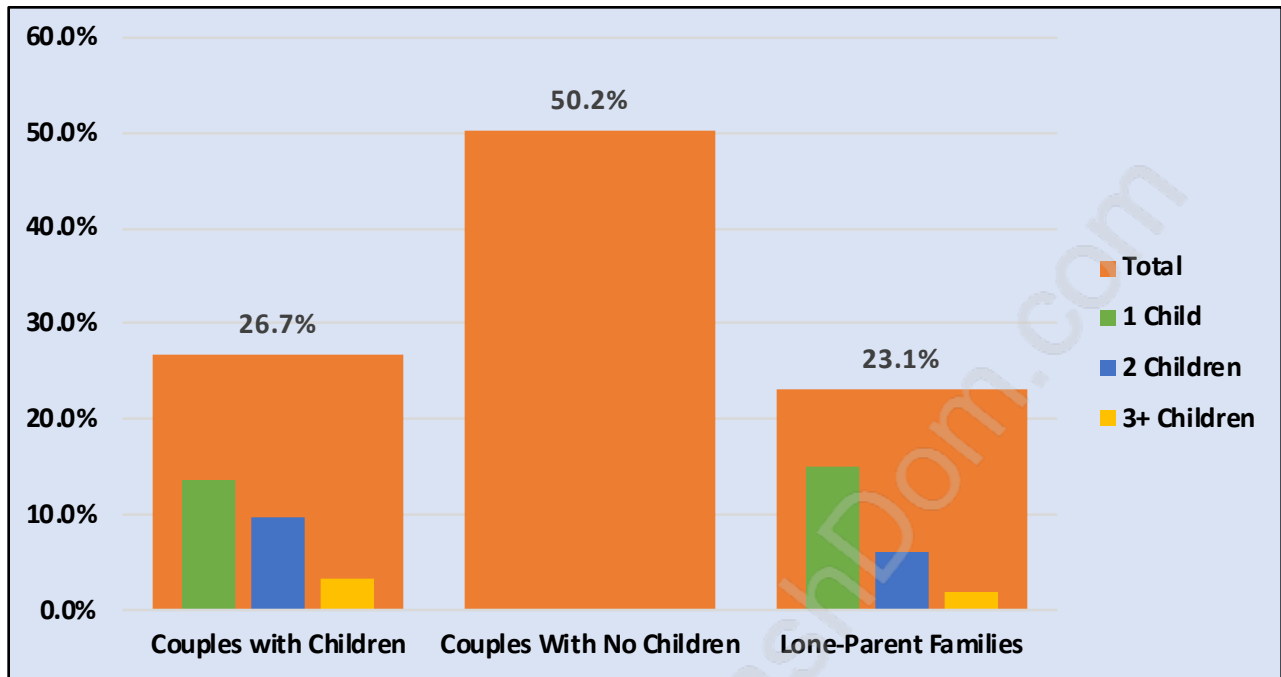

Hastings

Population Trends in Hastings

Population by Age in Hastings

Population Age 15+ by Income Status in Hastings

Total Population Age 15 - 13,088

Households by Income in Hastings

Total Number of Households - 8,172 / Average Household Income - \$50,418

Families in Hastings

Average Persons per Family - 2.5

Children at Home in Hastings

Total Number of Children at Home - 1,960

Family Structure in Hastings

Total Number of Families - 2,645 / Average Persons per Family - 2.5