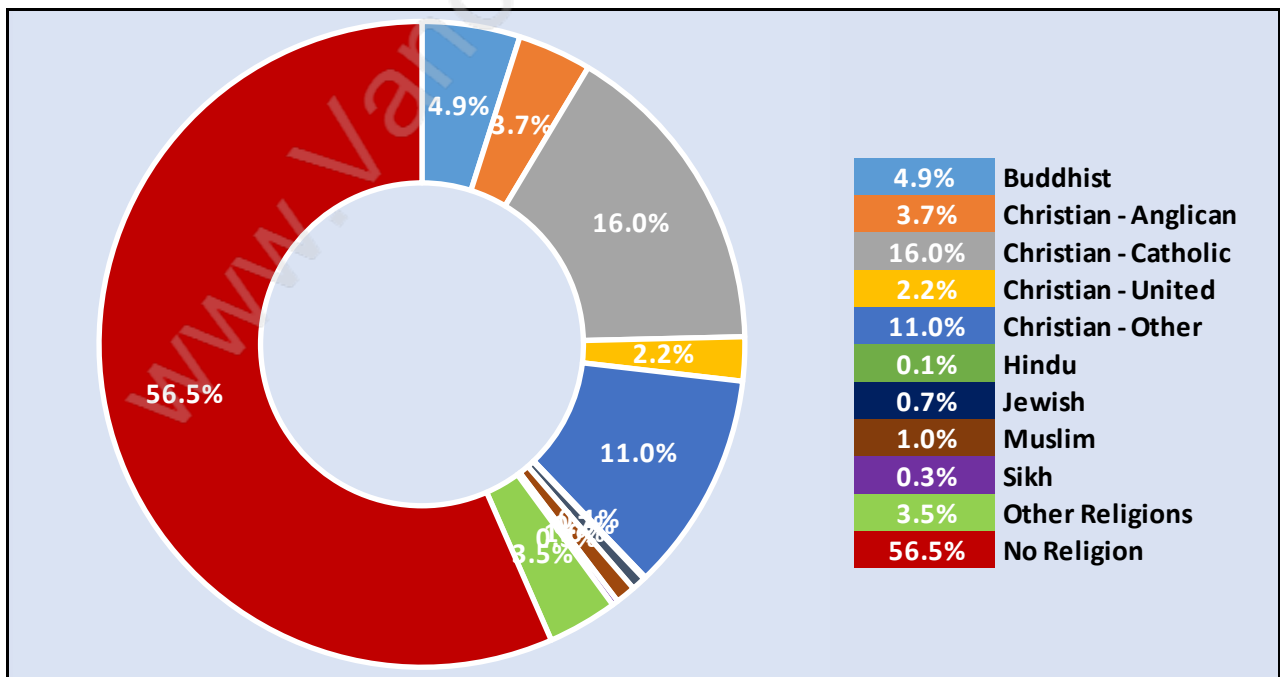

Population by Religion in Hastings