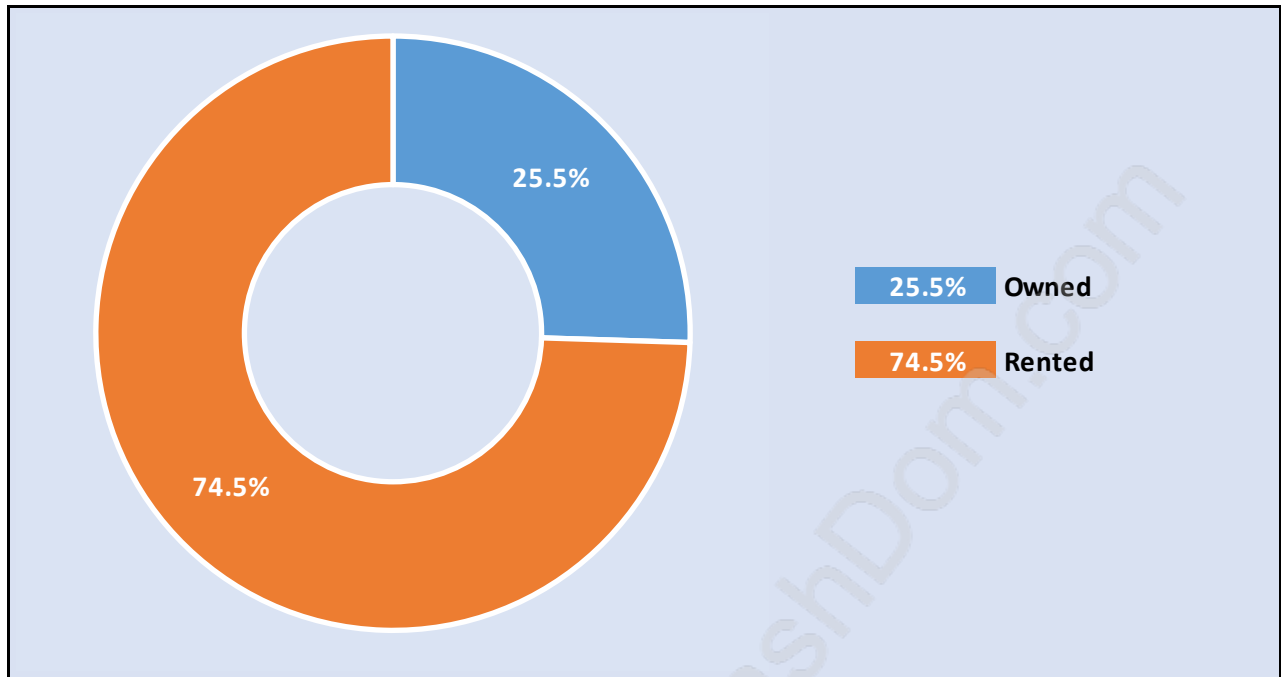

Dwellings in Hastings