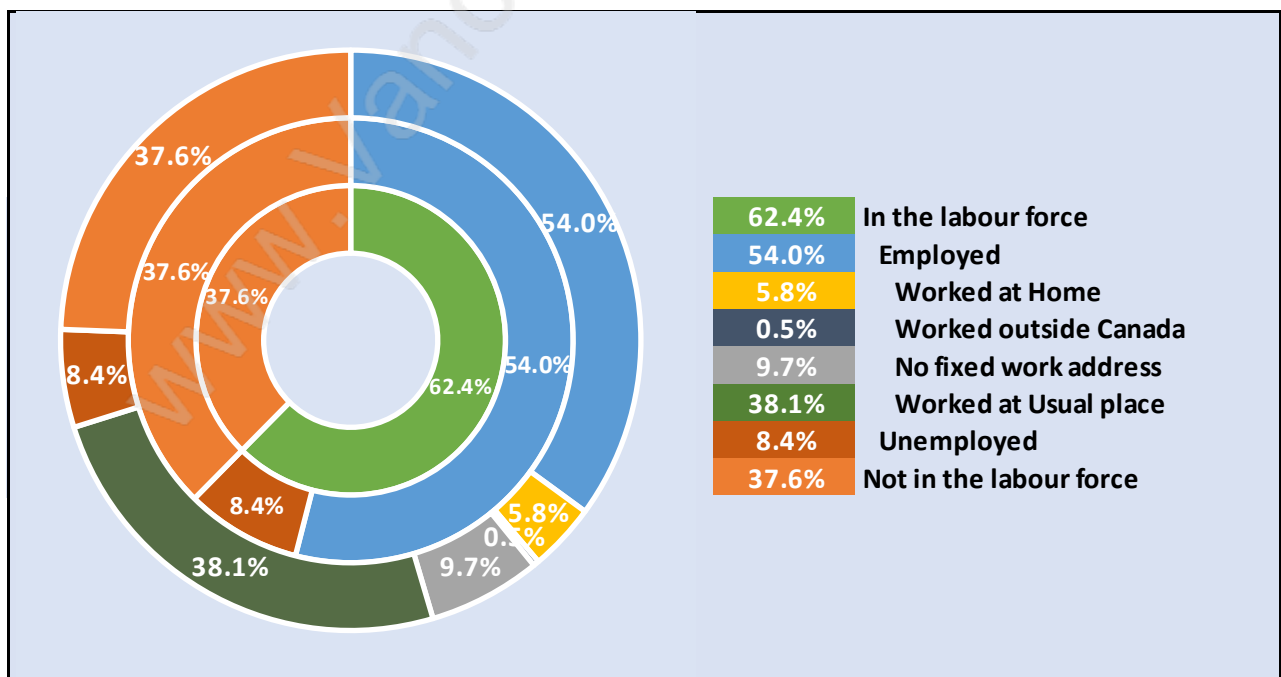

Households by Household Size in Hastings

Total Number of Households - 8,172

Dwellings in Hastings

Population Age 15+ in Hastings

Labour Force by Occupation in Hastings

Labour Force Participation in Hastings