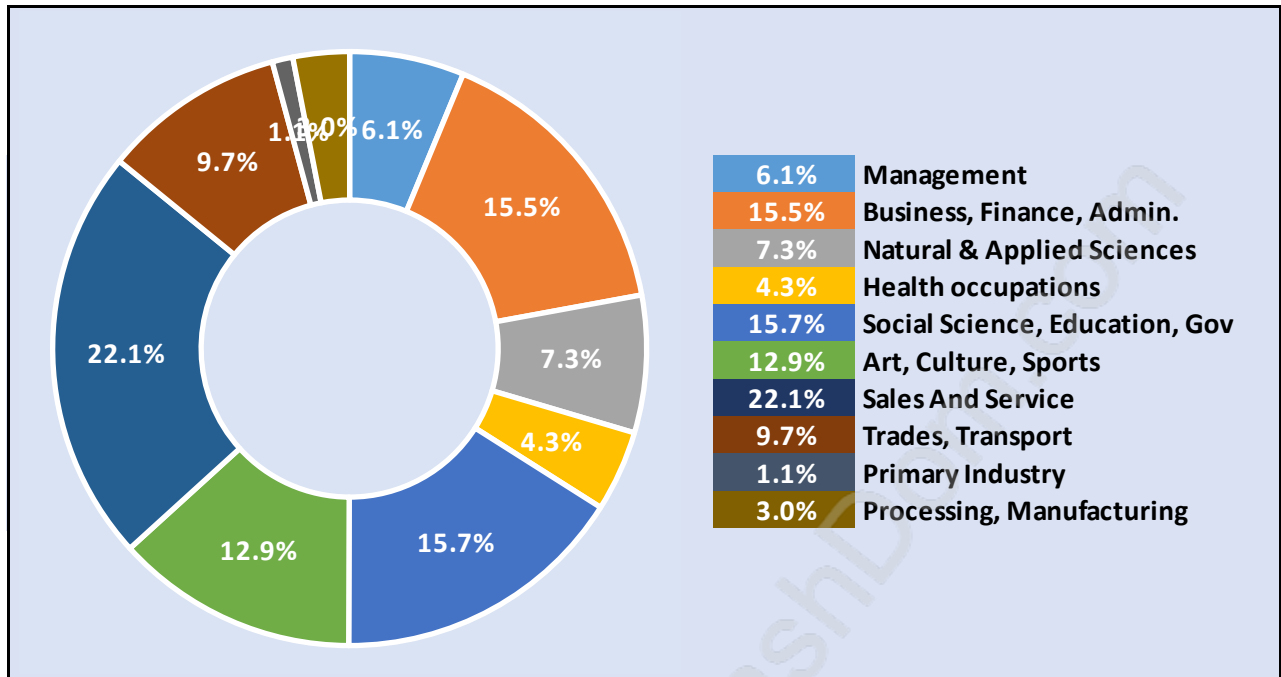

Labour Force by Occupation in Hastings