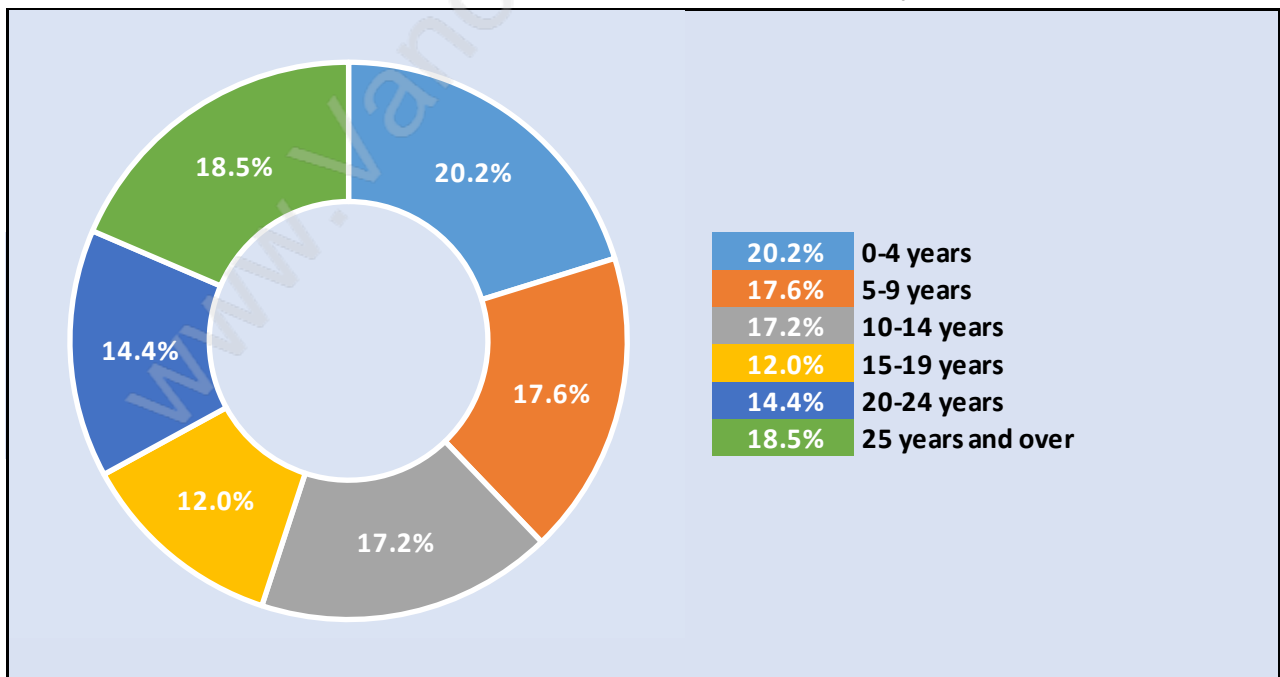

Hastings

Population Trends in Hastings

Population by Age in Hastings

Population Age 15+ by Income Status in Hastings

Total Population Age 15 - 13,088

Households by Income in Hastings

Total Number of Households - 8,172 / Average Household Income - \$50,418

Families in Hastings

Average Persons per Family - 2.5

Children at Home in Hastings

Total Number of Children at Home - 1,960

Family Structure in Hastings

Total Number of Families - 2,645 / Average Persons per Family - 2.5