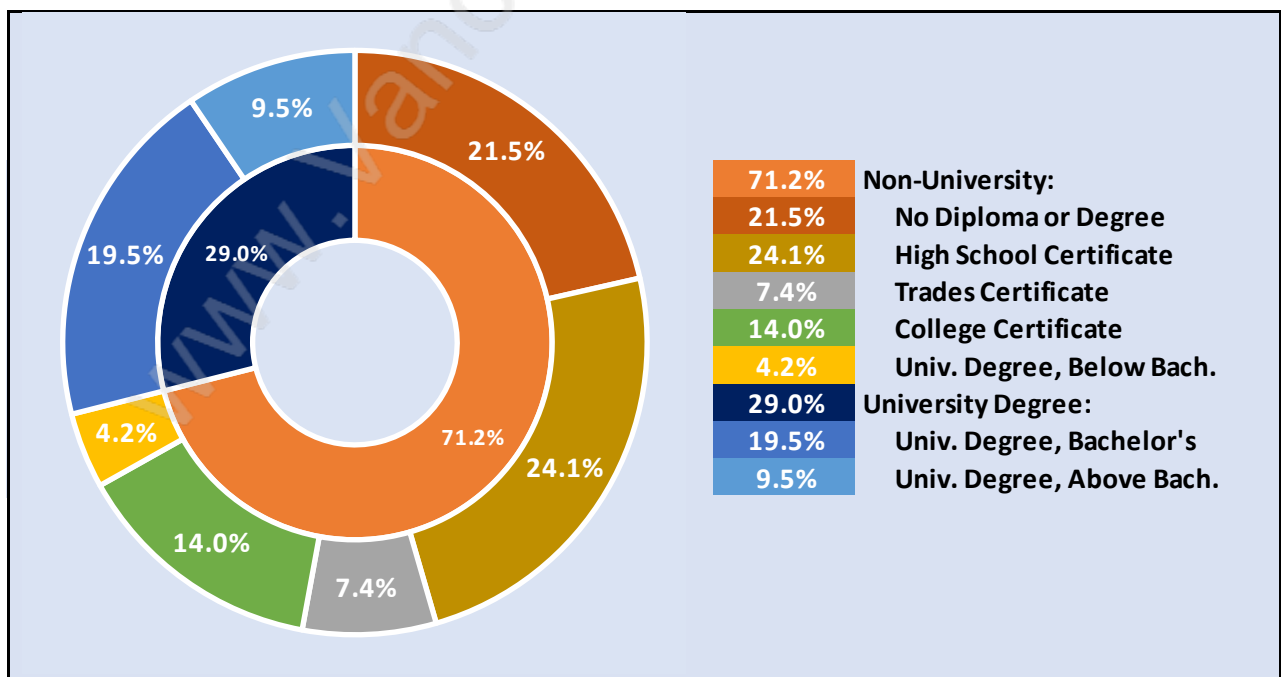

Households by Household Size in Hastings

Total Number of Households - 8,172

Dwellings in Hastings

Population Age 15+ in Hastings

Labour Force by Occupation in Hastings

Labour Force Participation in Hastings