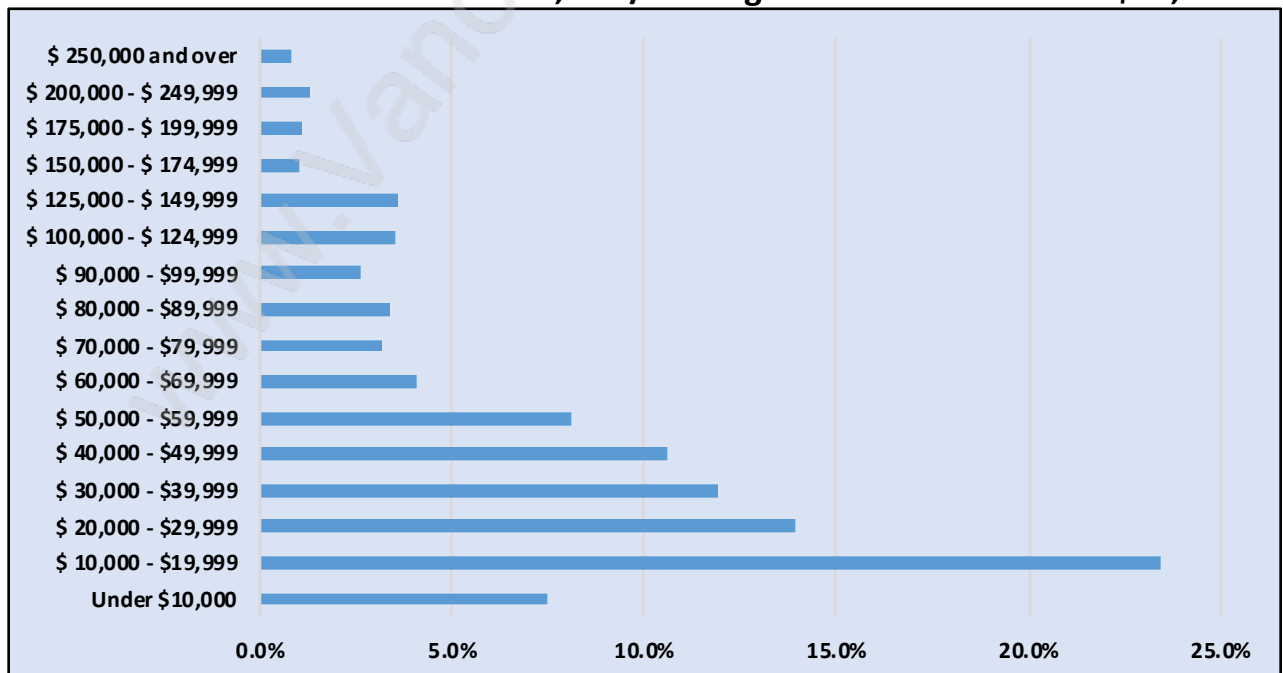

Hastings

Population Trends in Hastings

Population by Age in Hastings

Population Age 15+ by Income Status in Hastings

Total Population Age 15 - 13,088

Households by Income in Hastings

Total Number of Households - 8,172 / Average Household Income - \$50,418

Families in Hastings

Average Persons per Family - 2.5

Children at Home in Hastings

Total Number of Children at Home - 1,960

Family Structure in Hastings

Total Number of Families - 2,645 / Average Persons per Family - 2.5