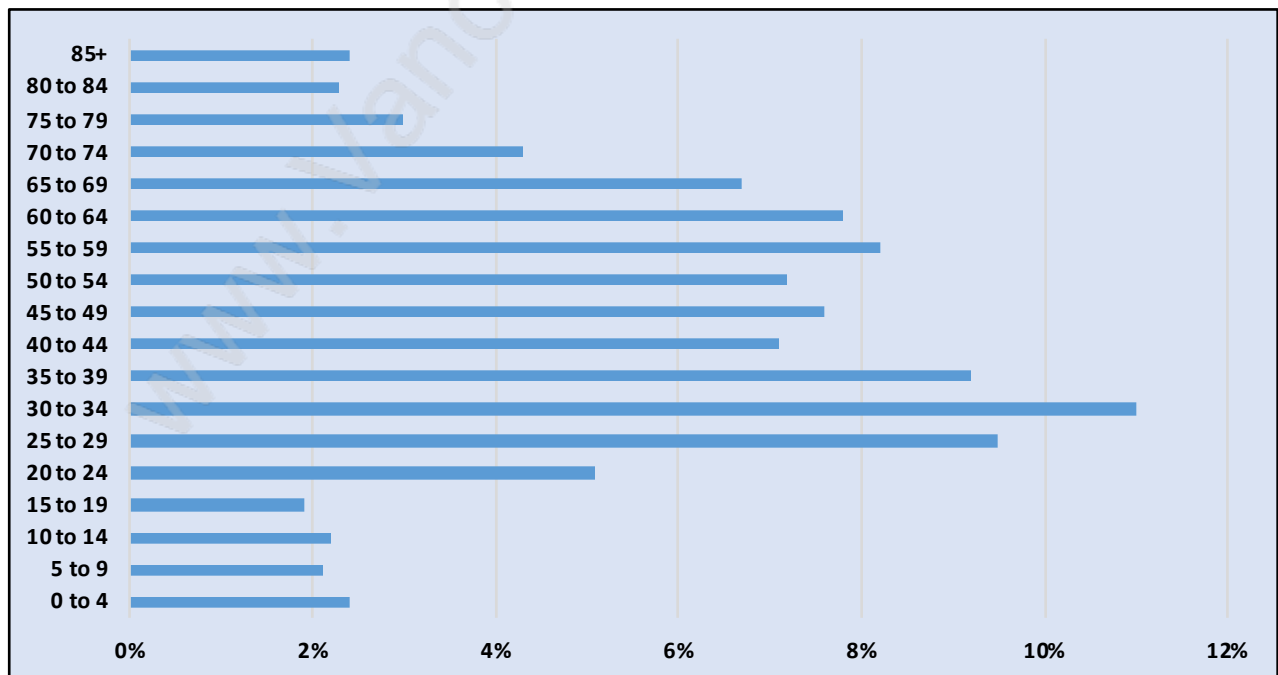

Hastings

Population Trends in Hastings

Population by Age in Hastings

Population Age 15+ by Income Status in Hastings

Total Population Age 15 - 13,088

Households by Income in Hastings

Total Number of Households - 8,172 / Average Household Income - \$50,418

Families in Hastings

Average Persons per Family - 2.5

Children at Home in Hastings

Total Number of Children at Home - 1,960

Family Structure in Hastings

Total Number of Families - 2,645 / Average Persons per Family - 2.5