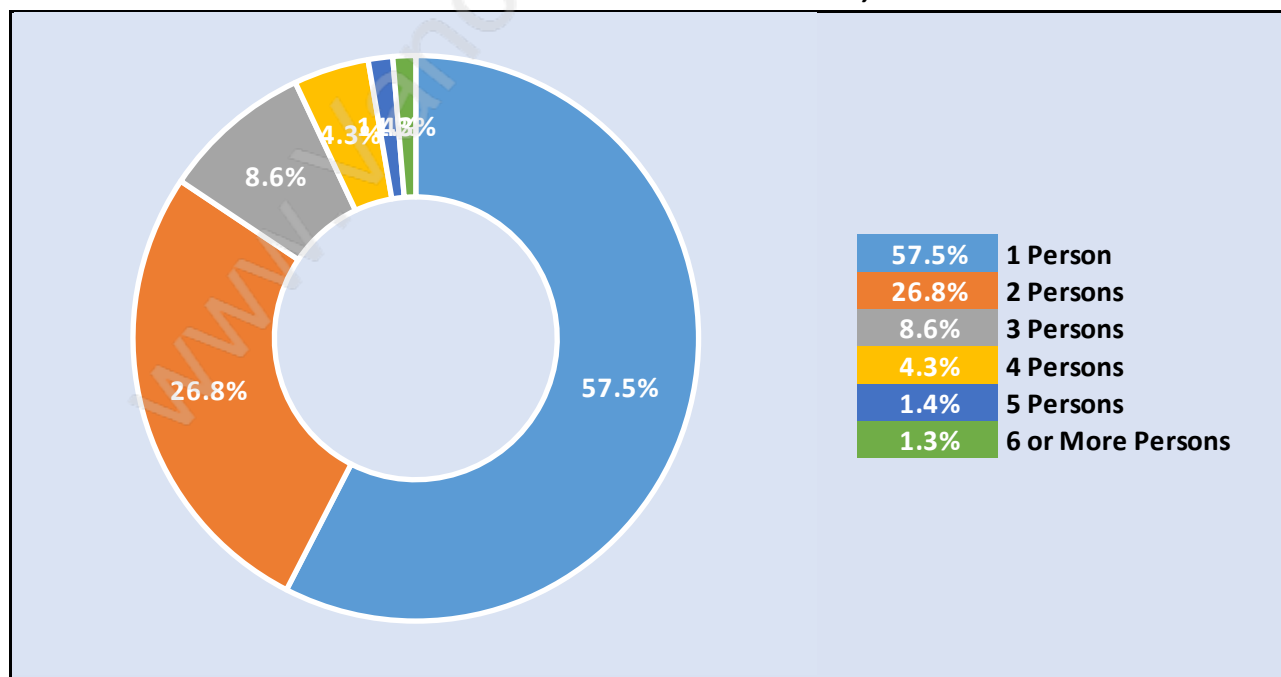

Households by Household Size in Hastings

Total Number of Households - 8,172