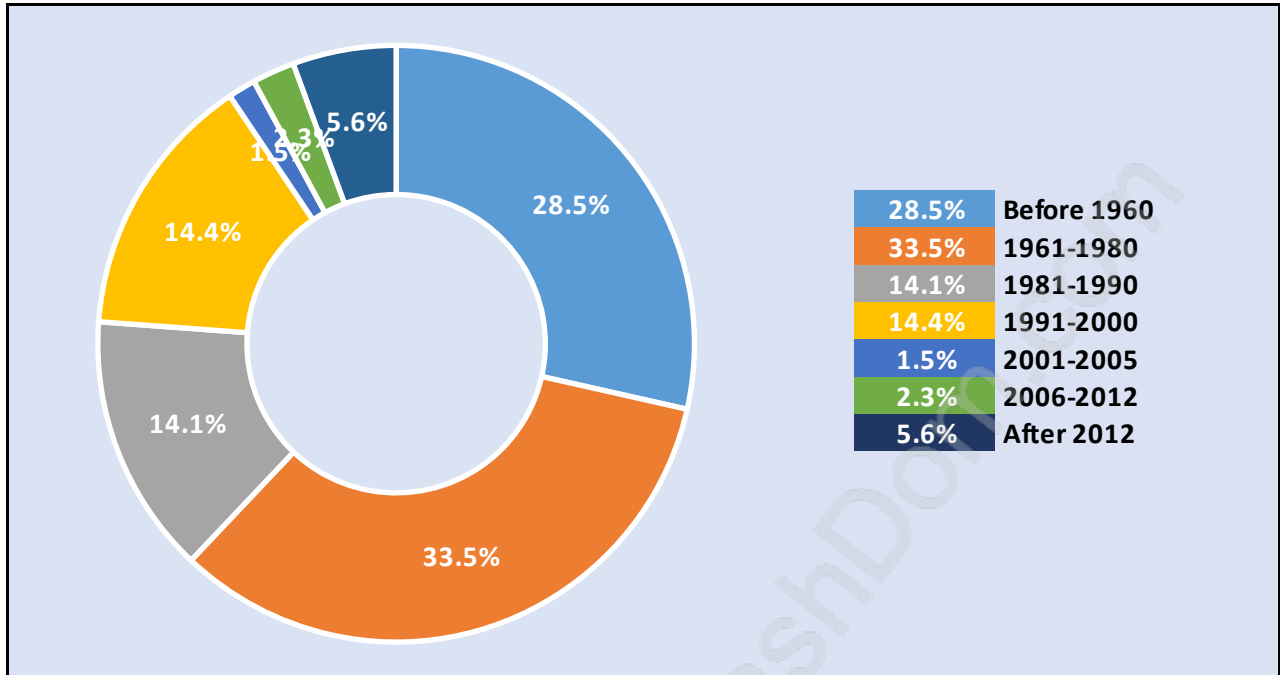

Hastings

Population Trends in Hastings

Population by Age in Hastings

Population Age 15+ by Income Status in Hastings

Total Population Age 15 - 13,088

Households by Income in Hastings

Total Number of Households - 8,172 / Average Household Income - \$50,418

Travel To Work in (from) Hastings

Occupied Dwellings by Structure Type in Hastings

Dominant Bulding Type - Apartment, building low and high rise

Private Dwellings by Period of Construction in Hastings

Dominant Period of Construction - 1961-1980