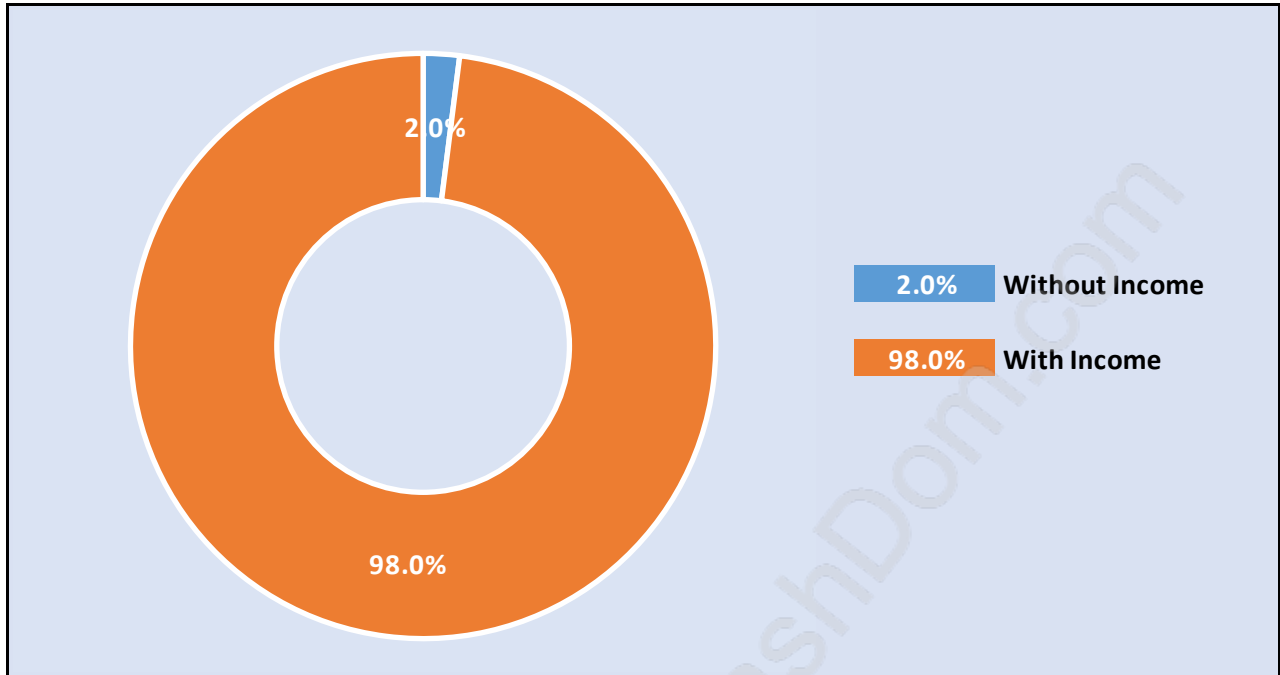

Hastings

Population Trends in Hastings

Population by Age in Hastings

Population Age 15+ by Income Status in Hastings

Total Population Age 15 - 13,088

Households by Income in Hastings

Total Number of Households - 8,172 / Average Household Income - \$50,418

Families in Hastings

Average Persons per Family - 2.5

Children at Home in Hastings

Total Number of Children at Home - 1,960

Family Structure in Hastings

Total Number of Families - 2,645 / Average Persons per Family - 2.5