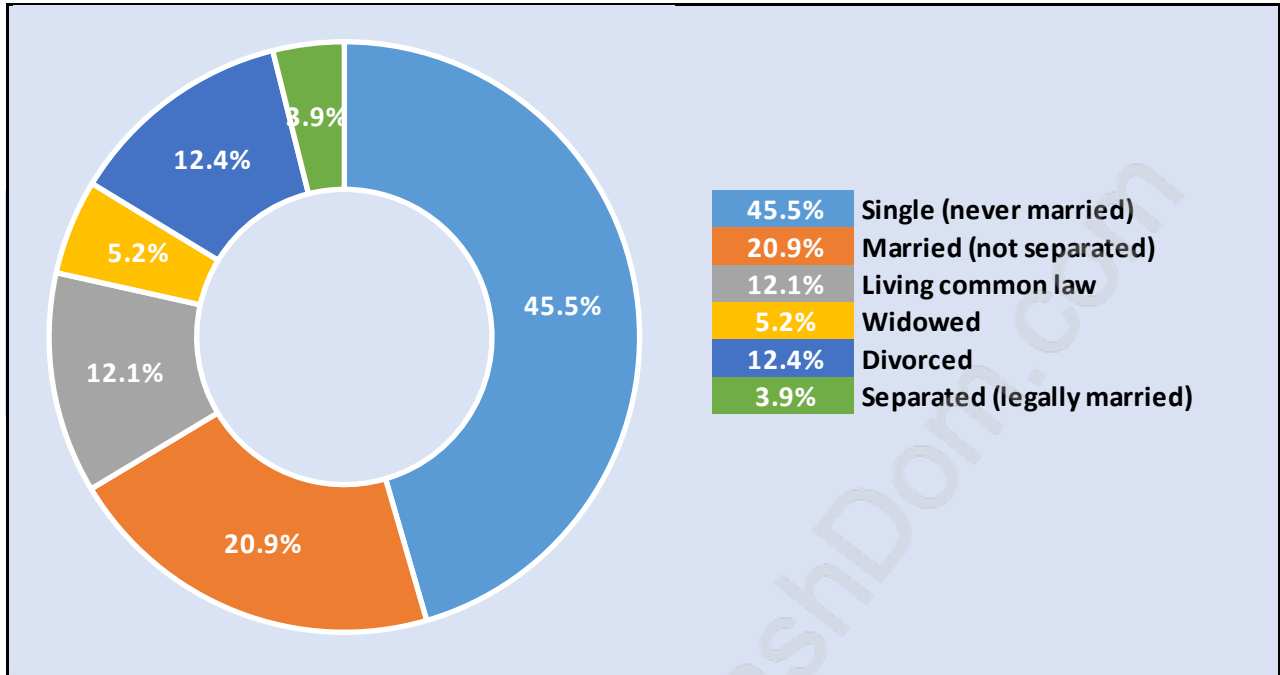

Hastings

Population Trends in Hastings

Population by Age in Hastings

Population Age 15+ by Income Status in Hastings

Total Population Age 15 - 13,088

Households by Income in Hastings

Total Number of Households - 8,172 / Average Household Income - \$50,418

Families in Hastings

Average Persons per Family - 2.5

Children at Home in Hastings

Total Number of Children at Home - 1,960

Family Structure in Hastings

Total Number of Families - 2,645 / Average Persons per Family - 2.5