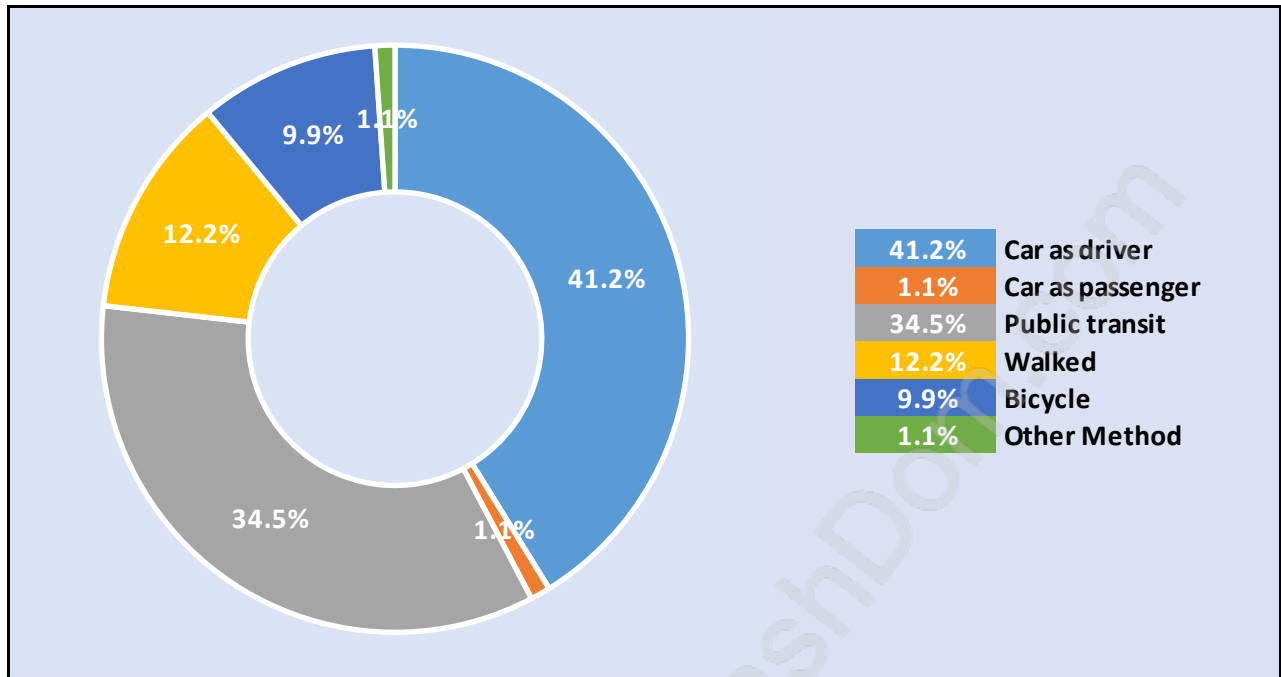

Travel To Work in (from) Hastings