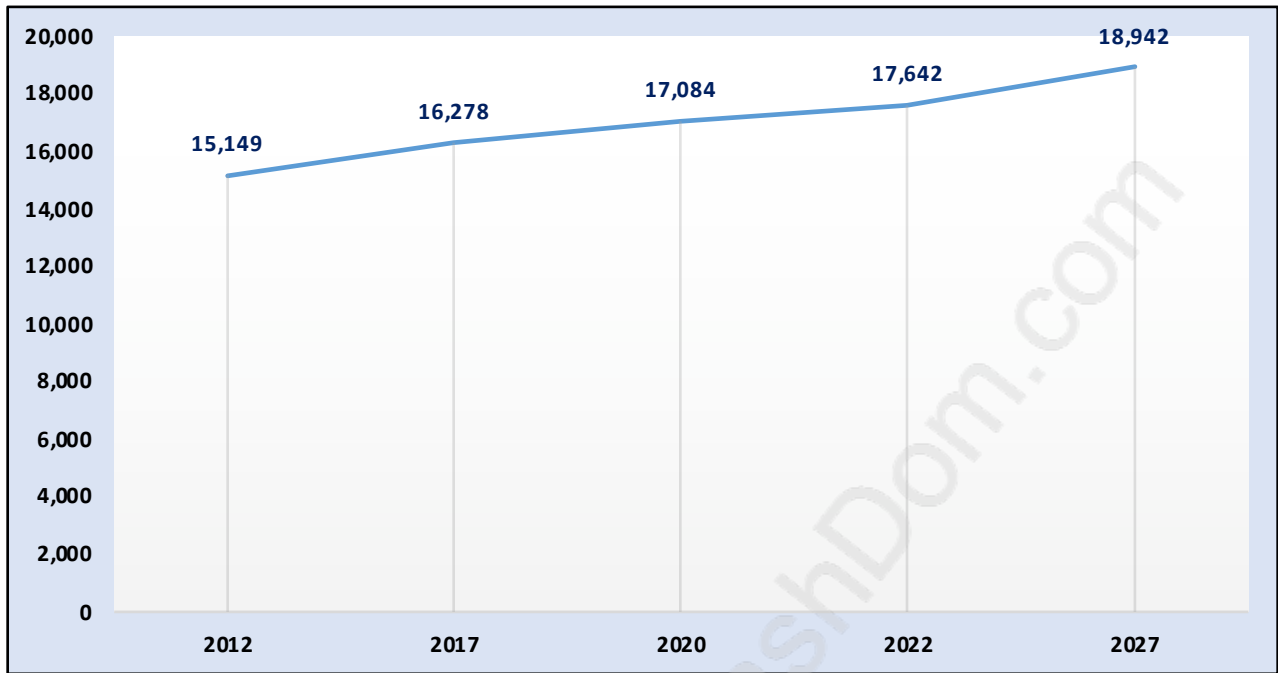

Hastings

Population Trends in Hastings

Population by Age in Hastings

Population Age 15+ by Income Status in Hastings

Total Population Age 15 - 13,088

Households by Income in Hastings

Total Number of Households - 8,172 / Average Household Income - \$50,418

Families in Hastings

Average Persons per Family - 2.5

Children at Home in Hastings

Total Number of Children at Home - 1,960

Family Structure in Hastings

Total Number of Families - 2,645 / Average Persons per Family - 2.5