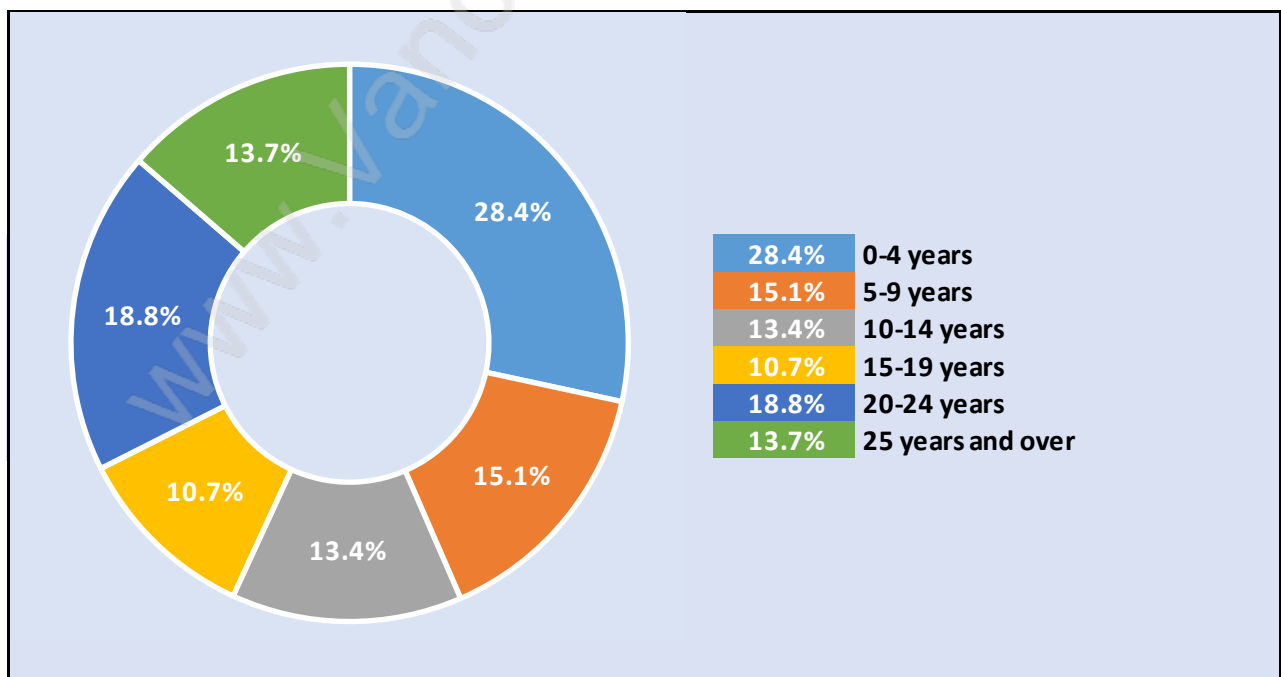

Children at Home in Hazelmere

Total Number of Children at Home - 561