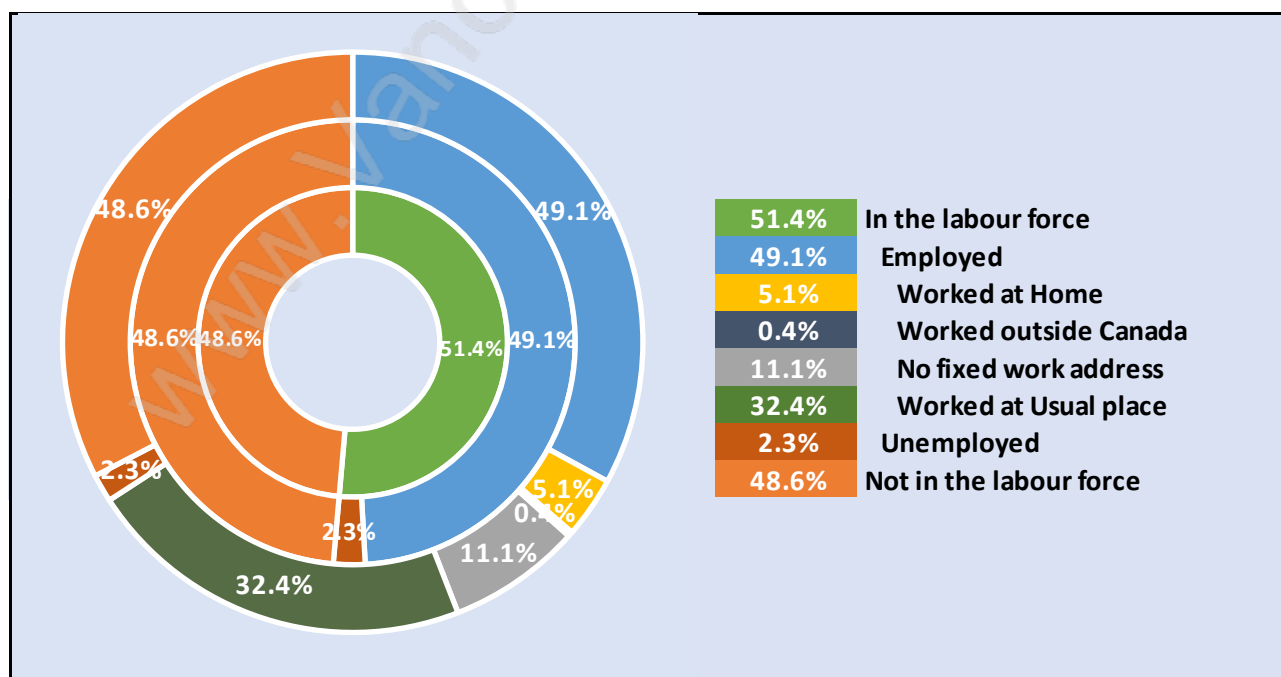

Labour Force Participation in Hazelmere