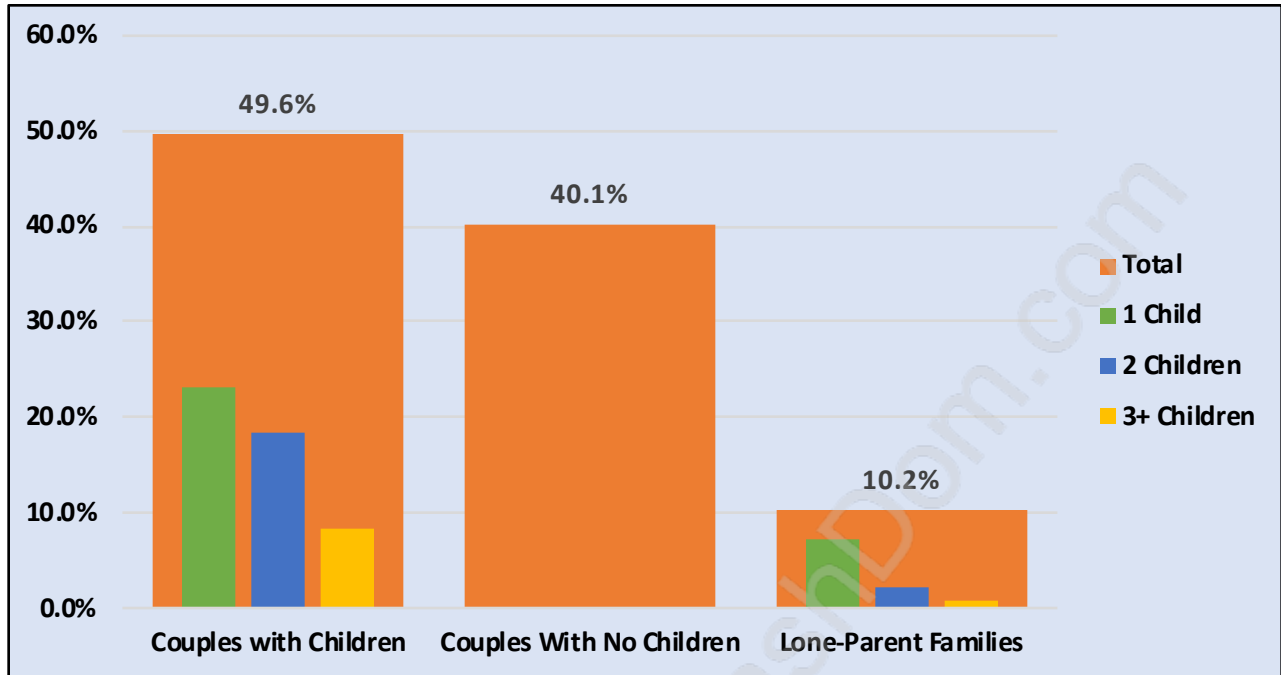

Family Structure in Hazelmere

Total Number of Families - 577 / Average Persons per Family - 2.9