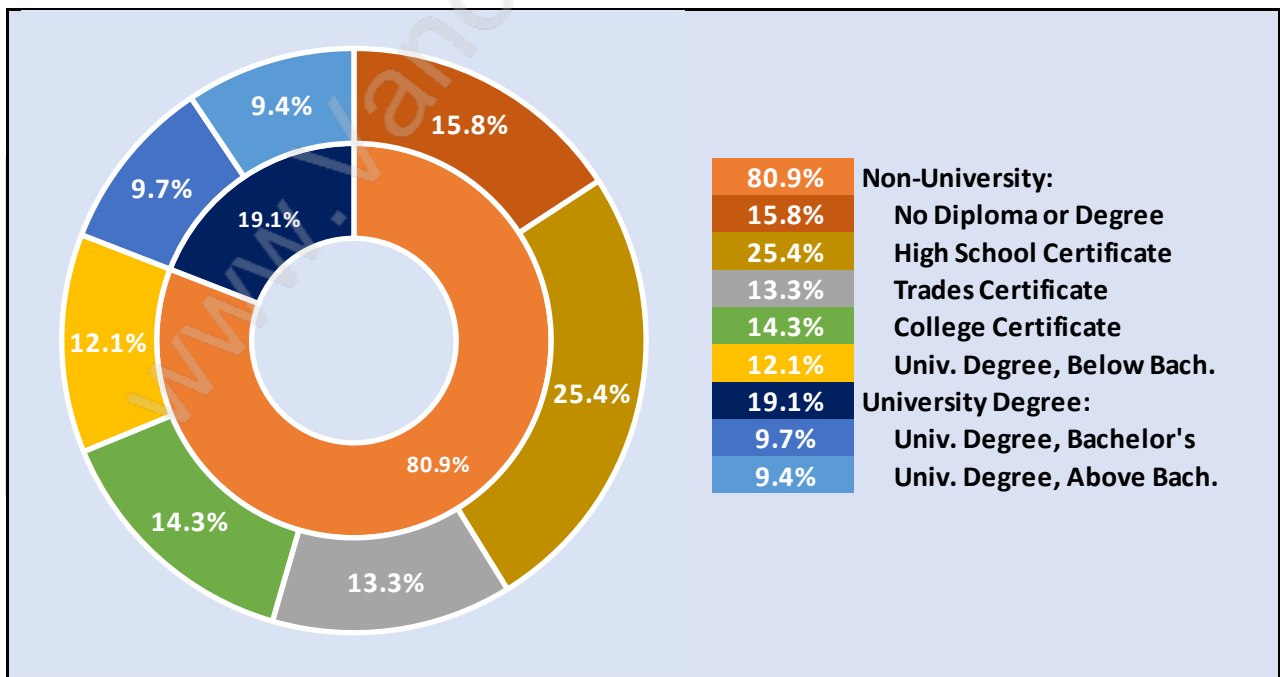

## Households by Household Size in Hazelmere

Total Number of Households - 824

## Population Age 15+ in Hazelmere