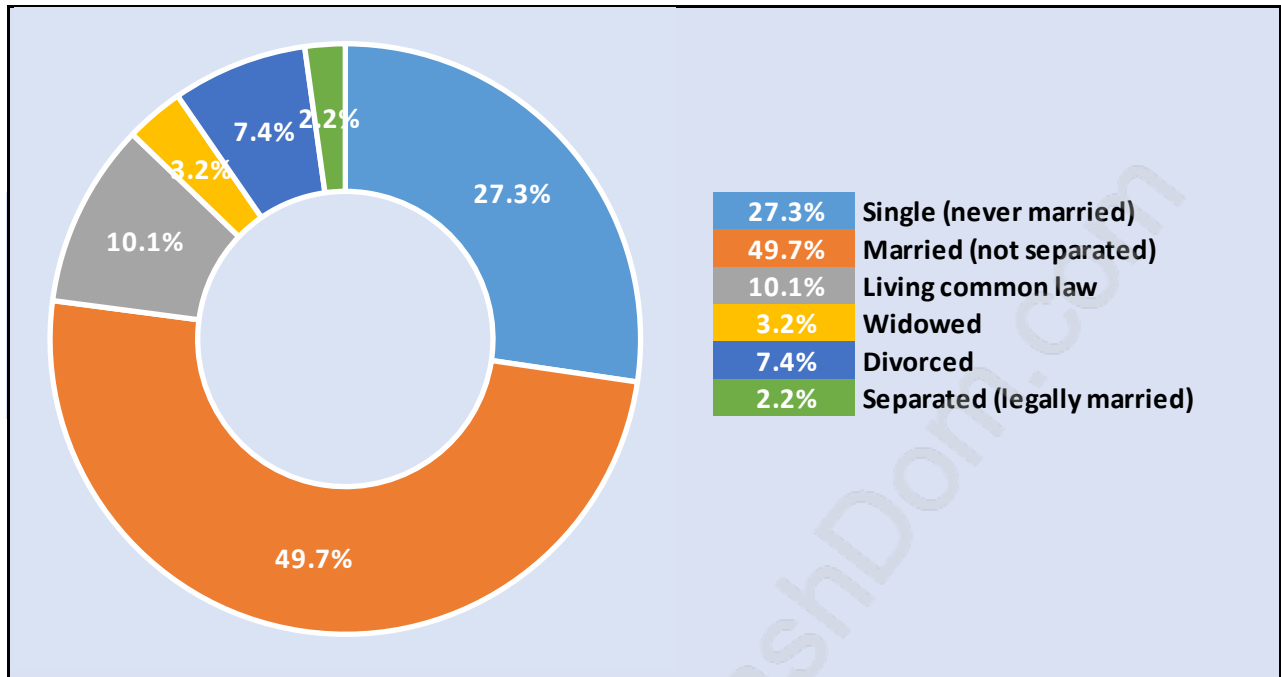

Families in Hazelmere

Average Persons per Family - 2.9