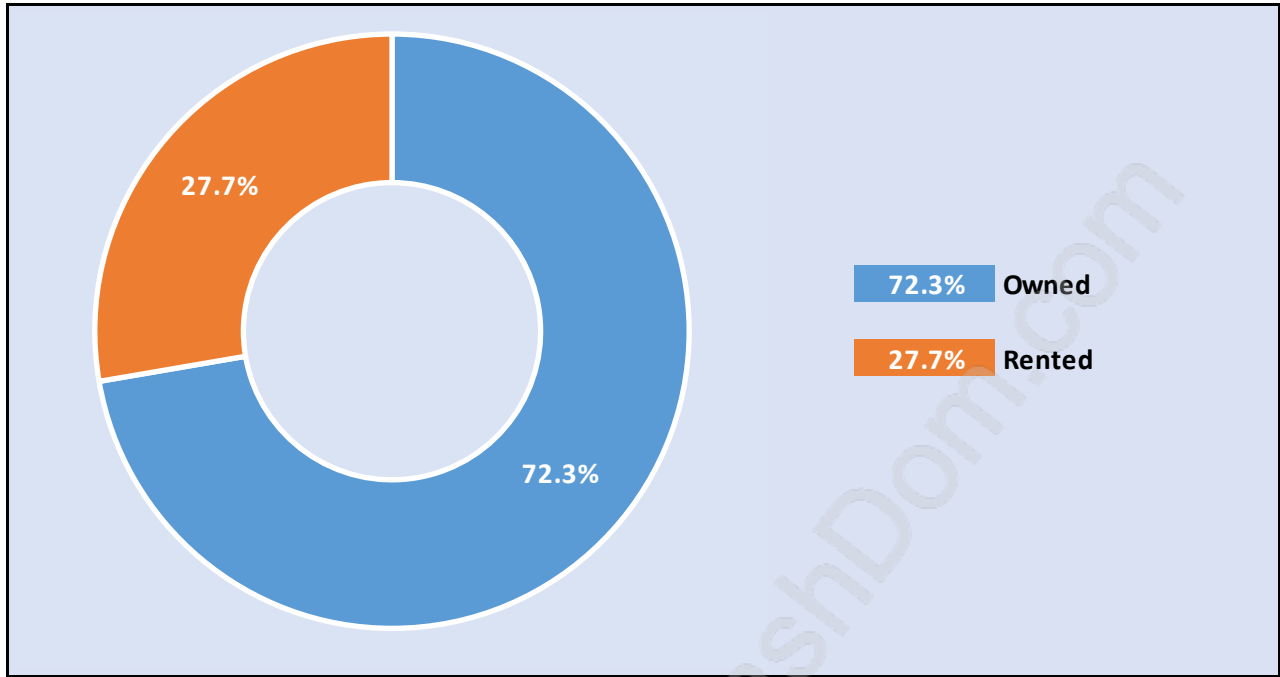

Dwellings in Hazelmere