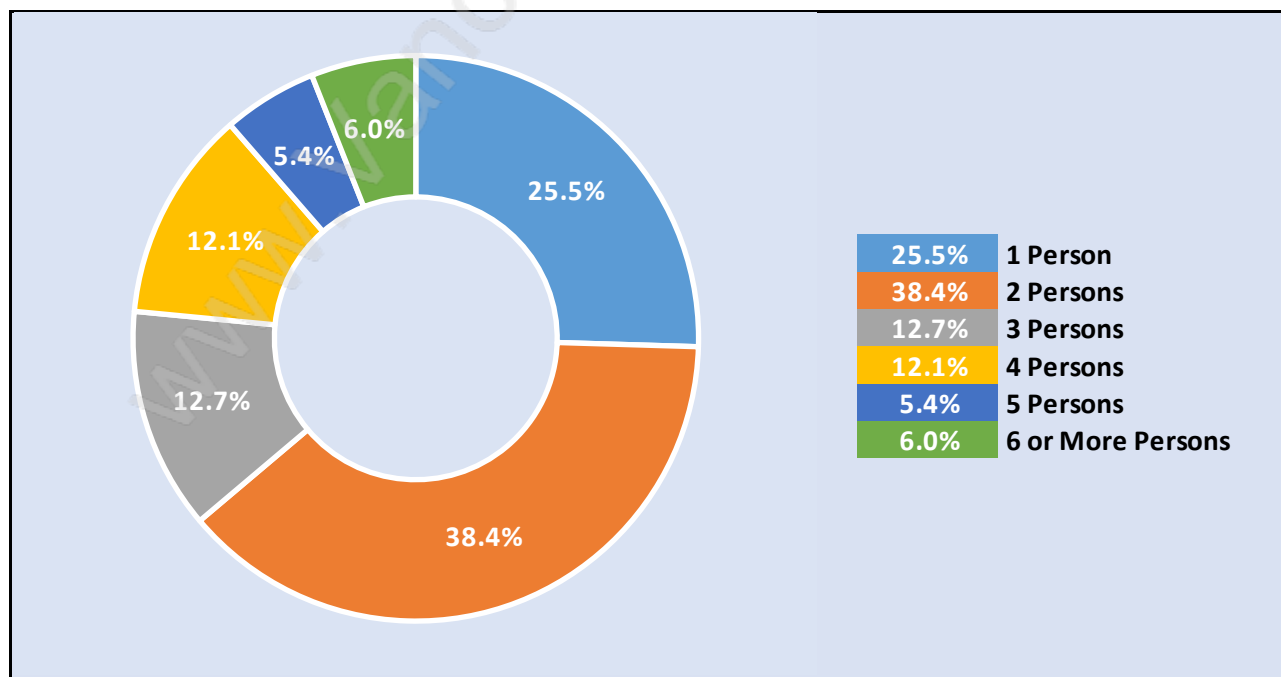

Households by Household Size in Hazelmere

Total Number of Households - 824