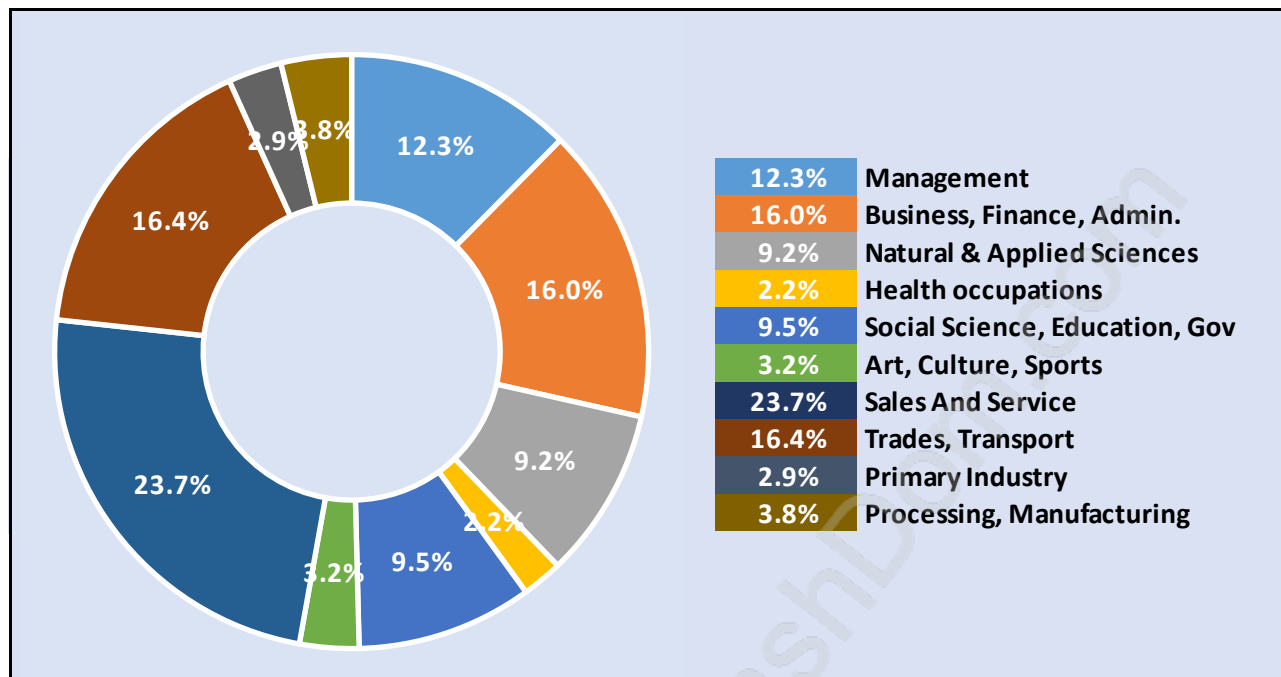

Labour Force by Occupation in Hazelmere