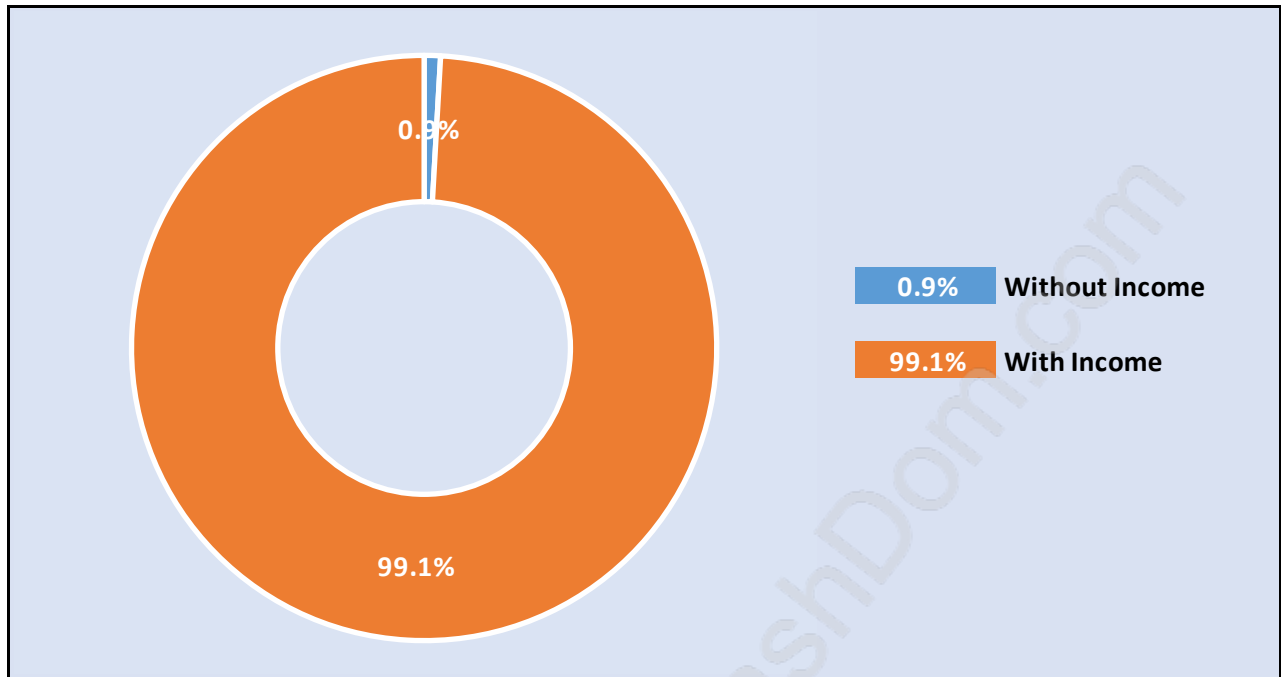

## Population Trends in Hazelmere

## Population by Age in Hazelmere

## Population Age 15+ by Income Status in Hazelmere

Total Population Age 15 - 1,847