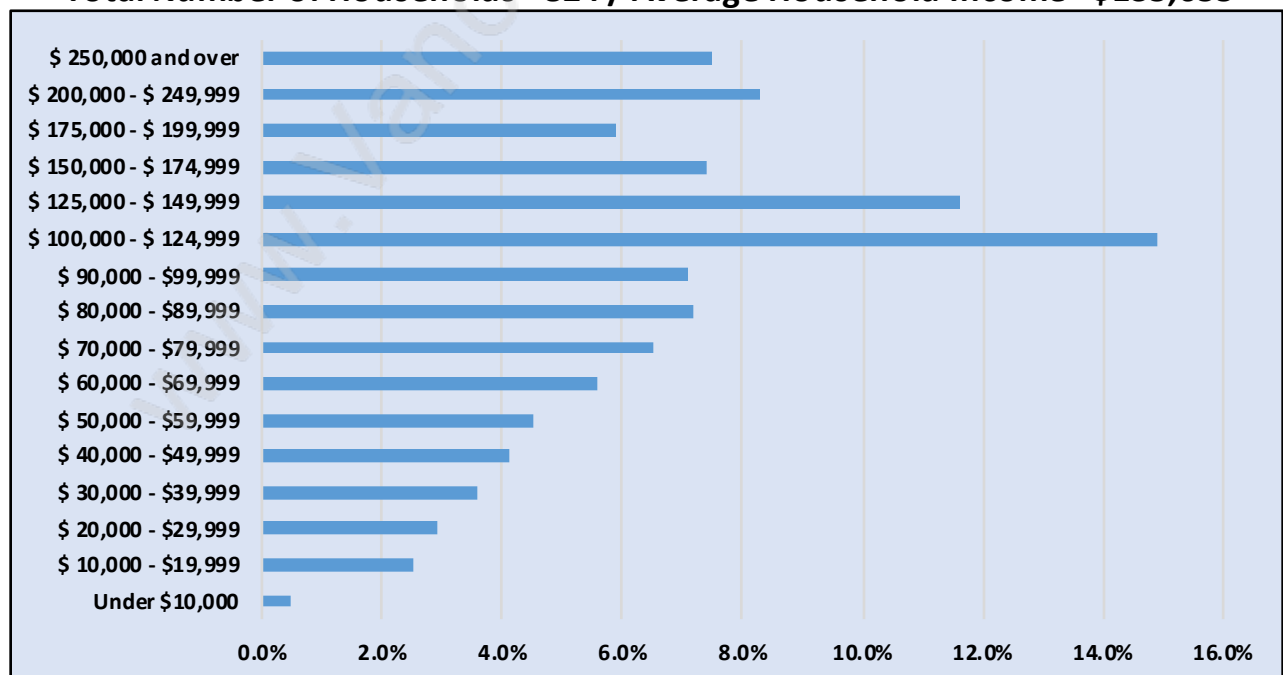

Households by Income in Hazelmere

Total Number of Households - 824 / Average Household Income - $135,655