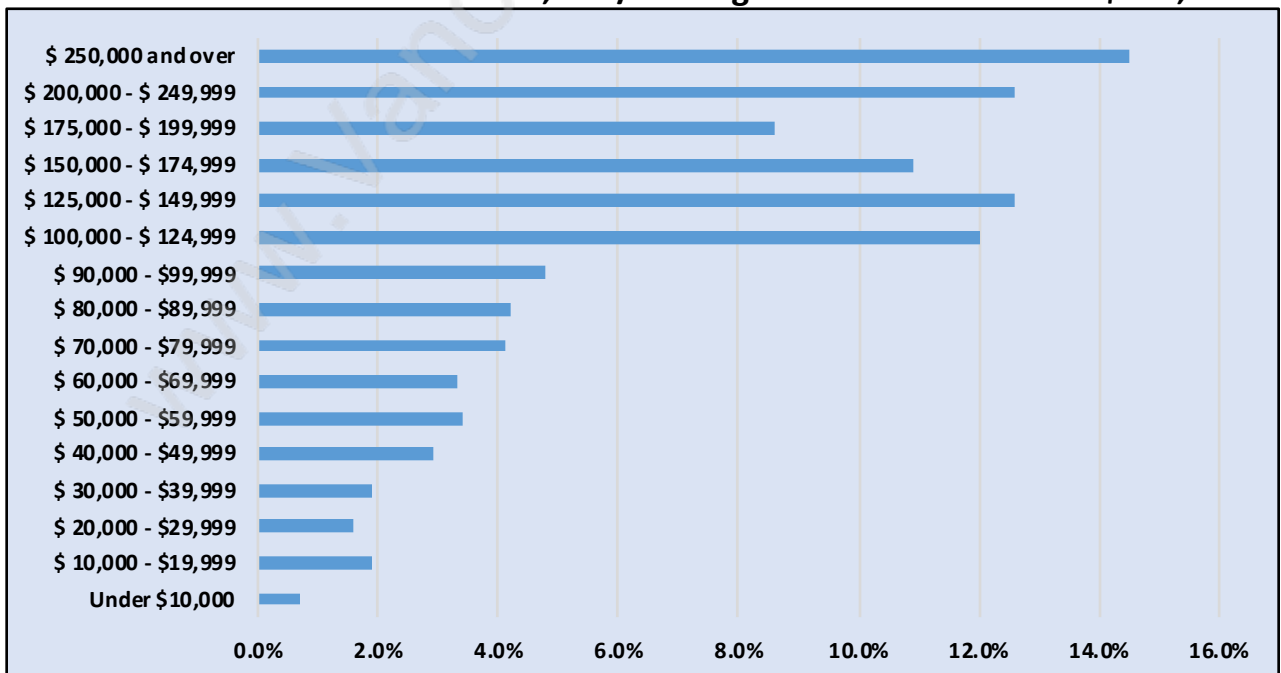

Households by Income in Heritage Mountain

Total Number of Households - 1,552 / Average Household Income - $169,659