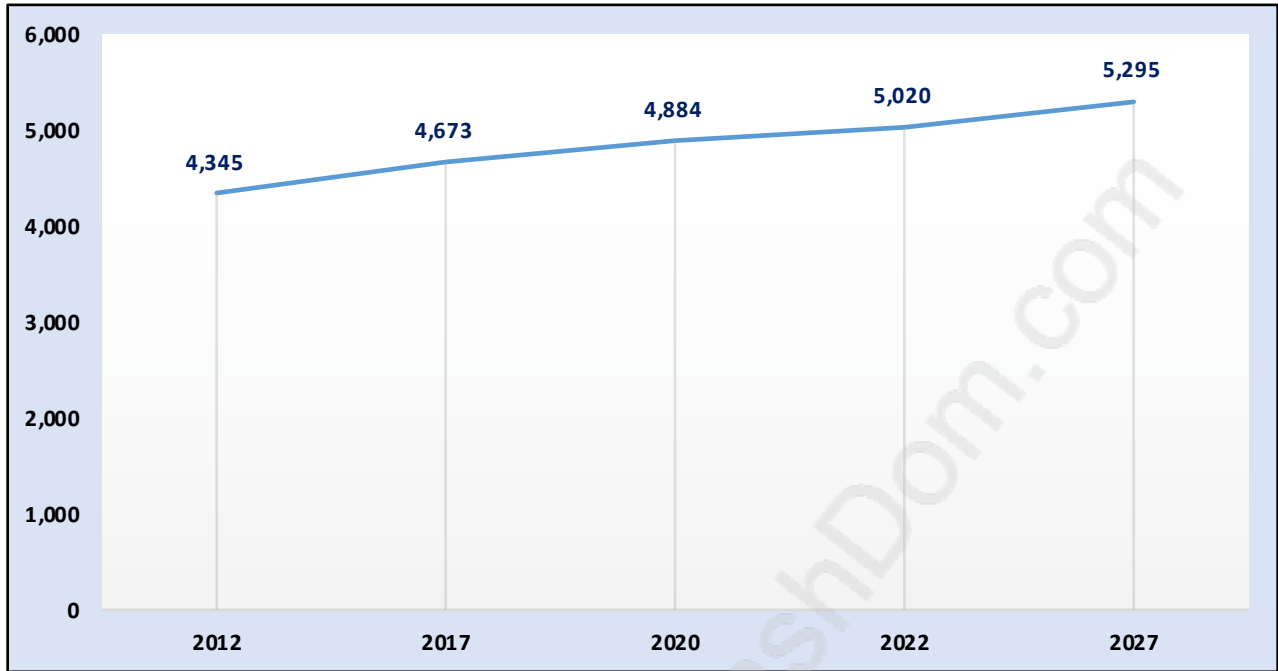

# Heritage Mountain

## Population Trends in Heritage Mountain

## Population by Age in Heritage Mountain

## Population Age 15+ by Income Status in Heritage Mountain

Total Population Age 15 - 3,823