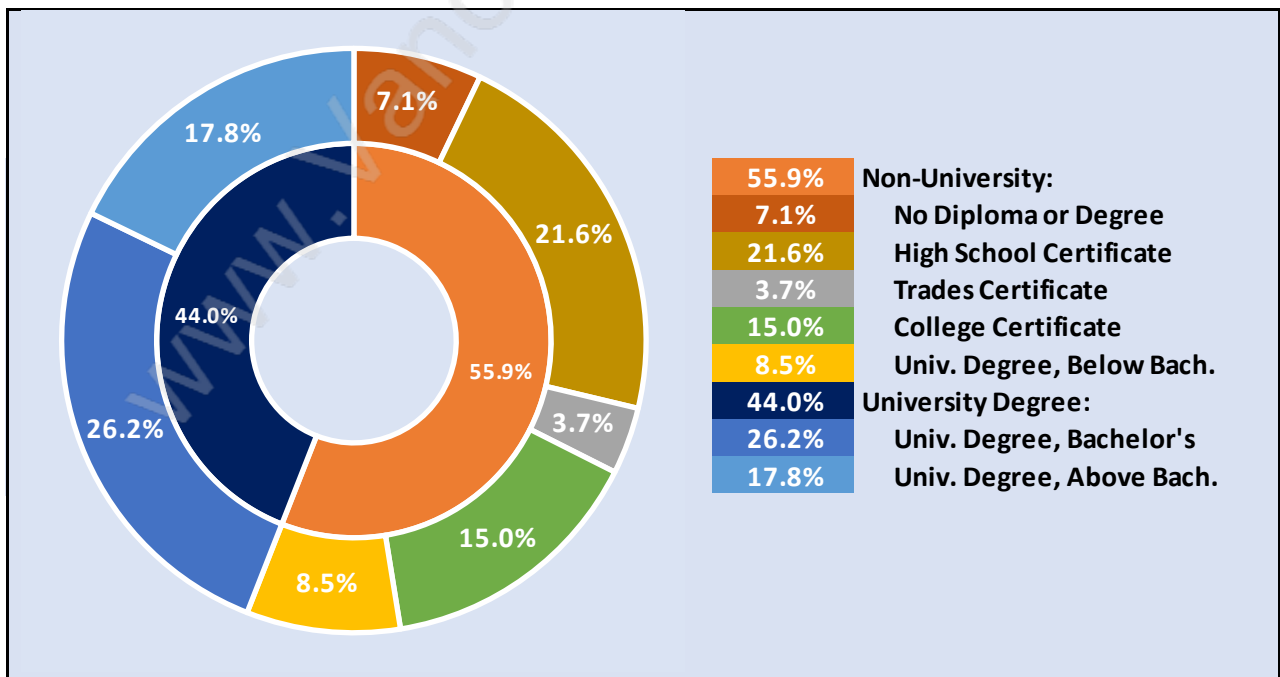

## Households by Household Size in Heritage Mountain

Total Number of Households - 1,552

## Population Age 15+ in Heritage Mountain