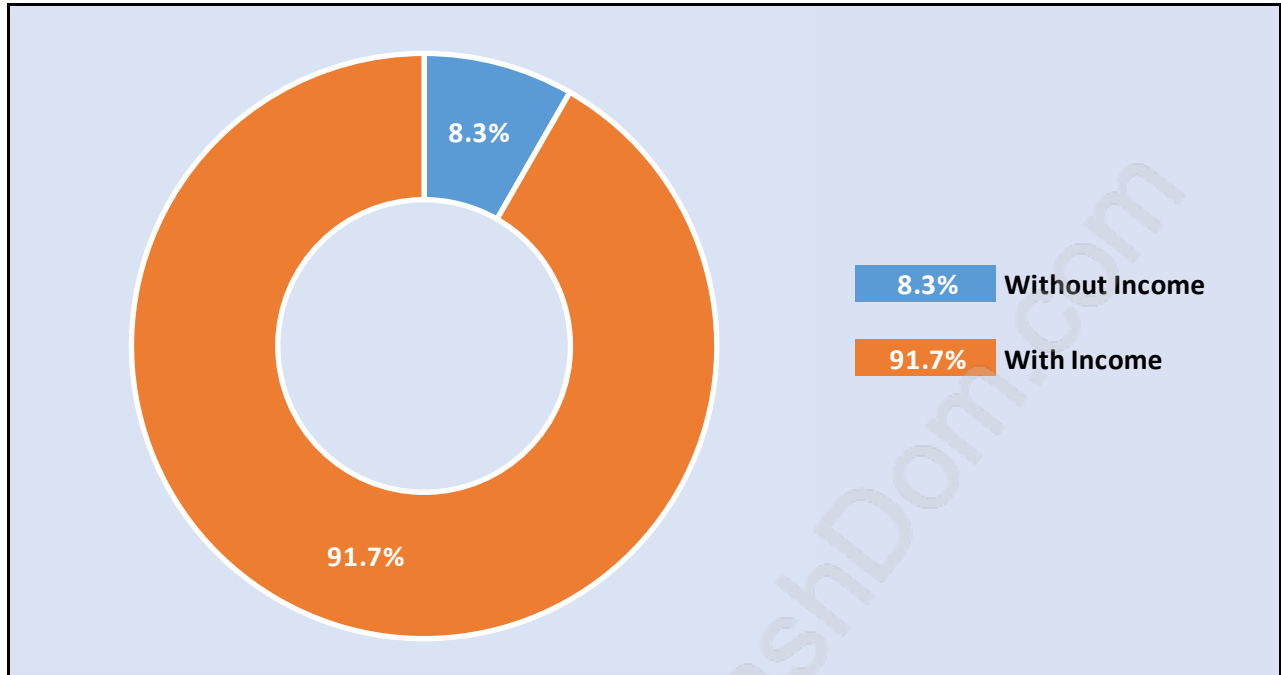

## Population Trends in Heritage Mountain

## Population by Age in Heritage Mountain

## Population Age 15+ by Income Status in Heritage Mountain

Total Population Age 15 - 3,823