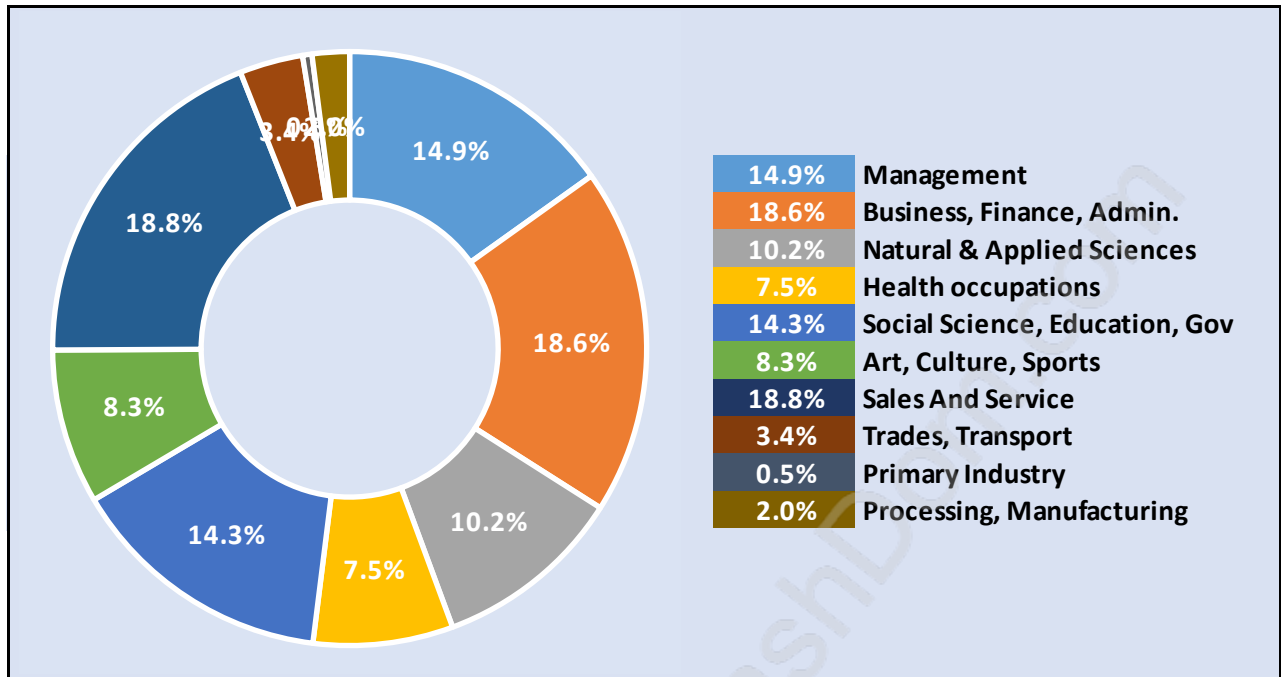

Labour Force by Occupation in Heritage Mountain