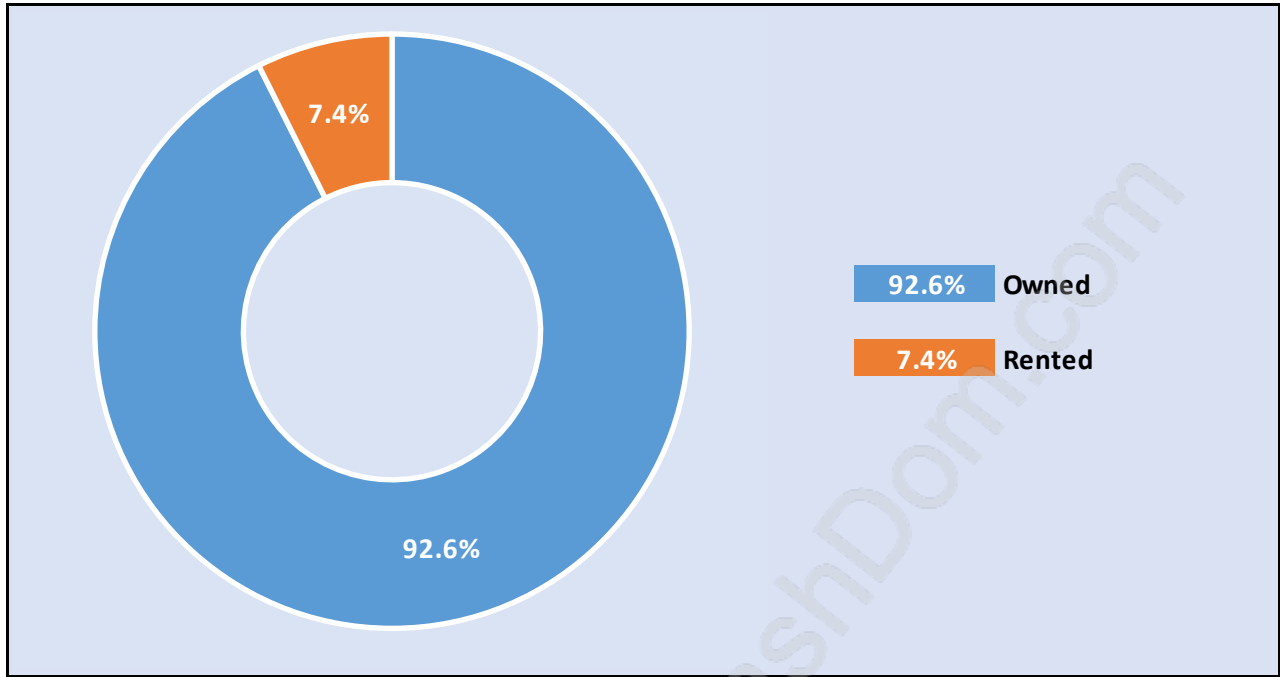

Dwellings in Heritage Mountain