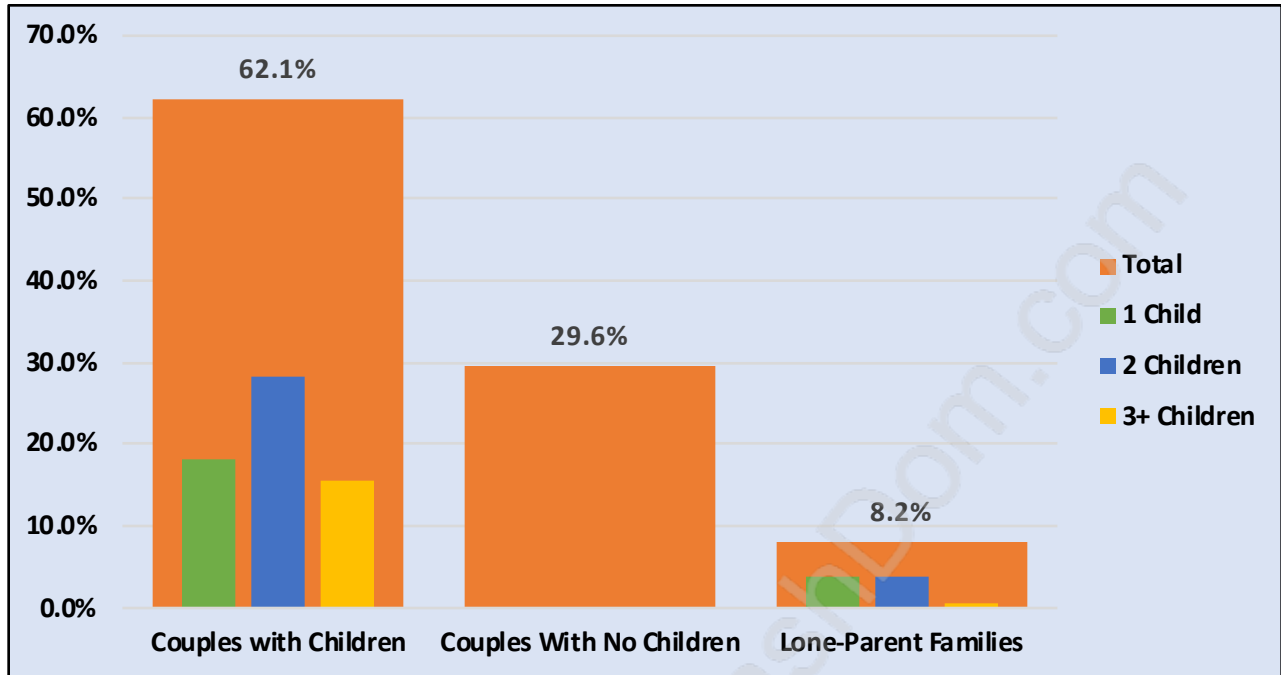

Family Structure in Heritage Mountain

Total Number of Families - 1,375 / Average Persons per Family - 3.4