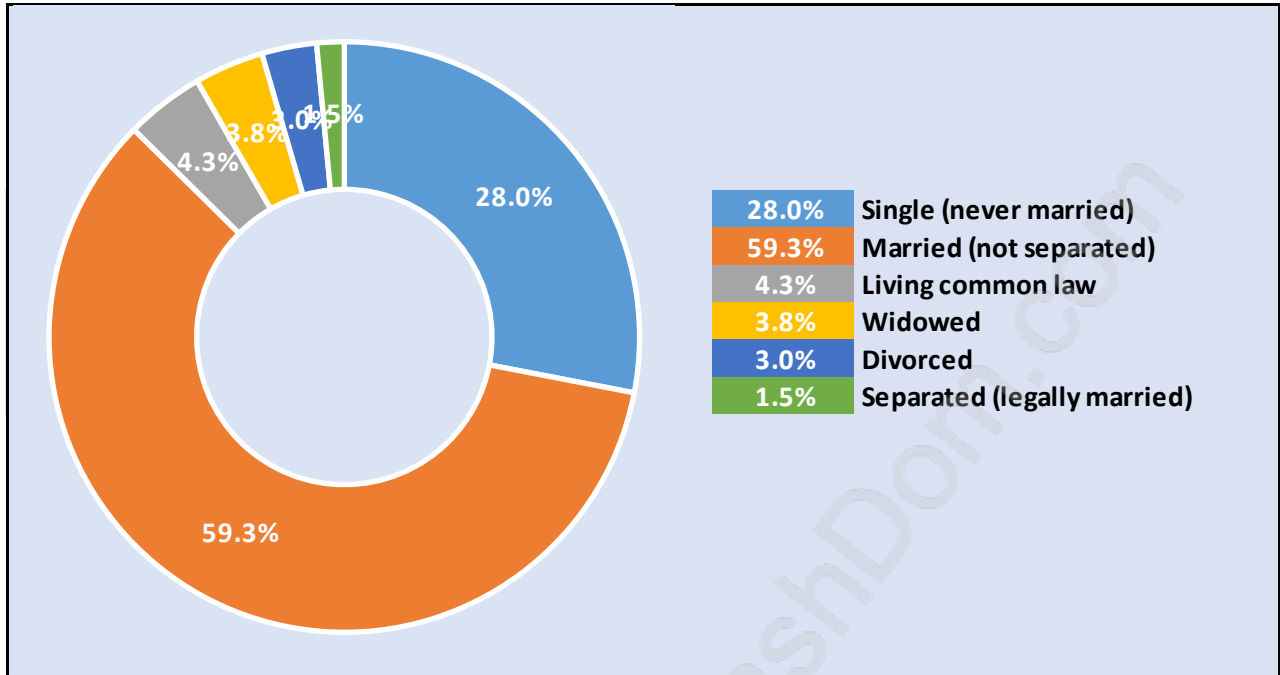

Families in Heritage Mountain

Average Persons per Family - 3.4