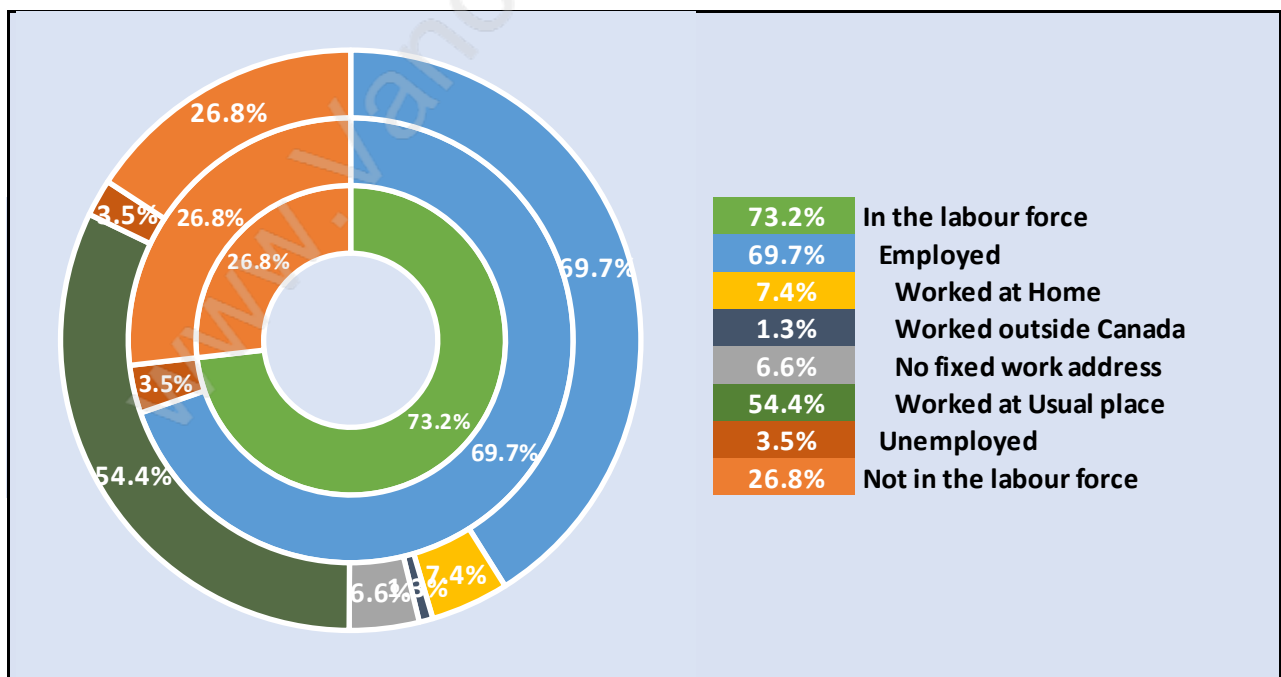

Labour Force Participation in Heritage Mountain