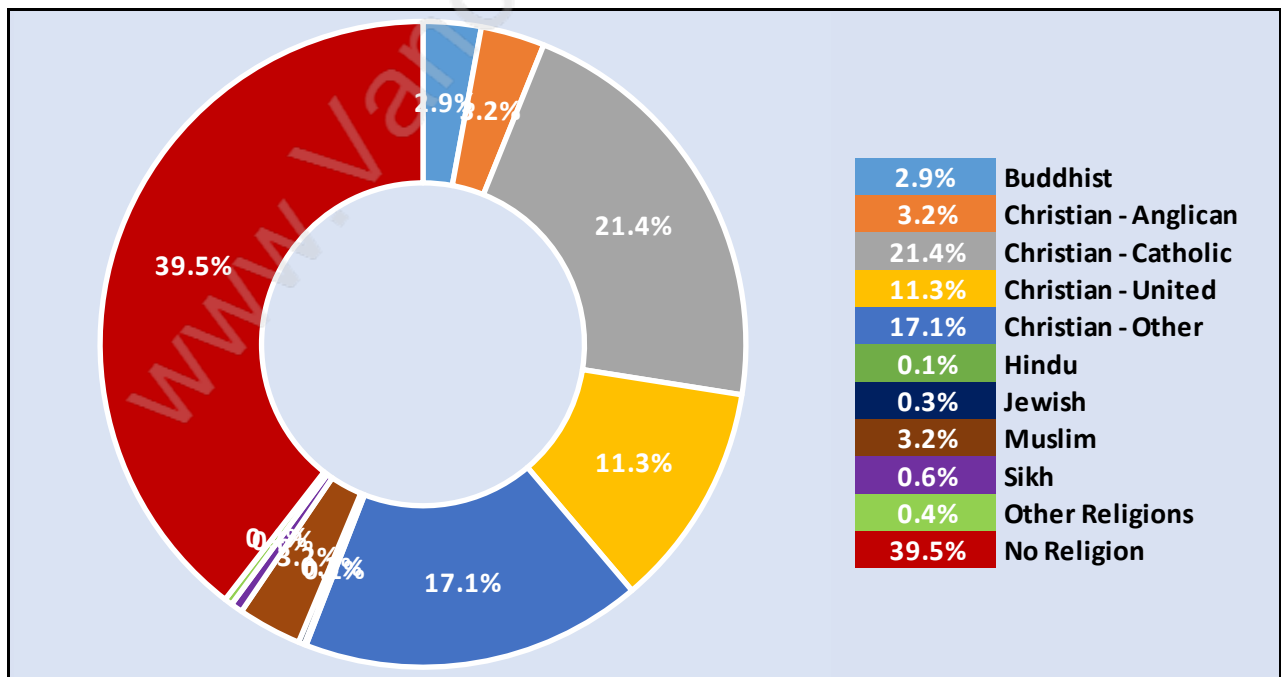

Population by Religion in Heritage Mountain