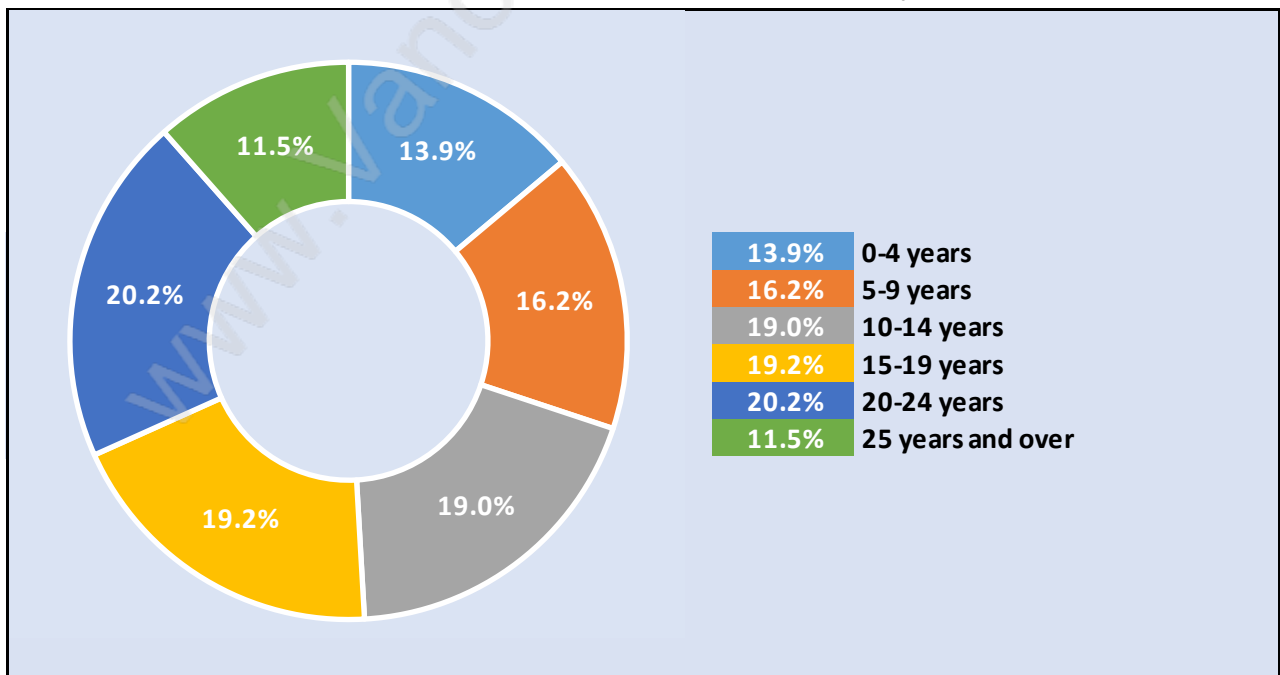

Children at Home in Heritage Mountain

Total Number of Children at Home - 1,816