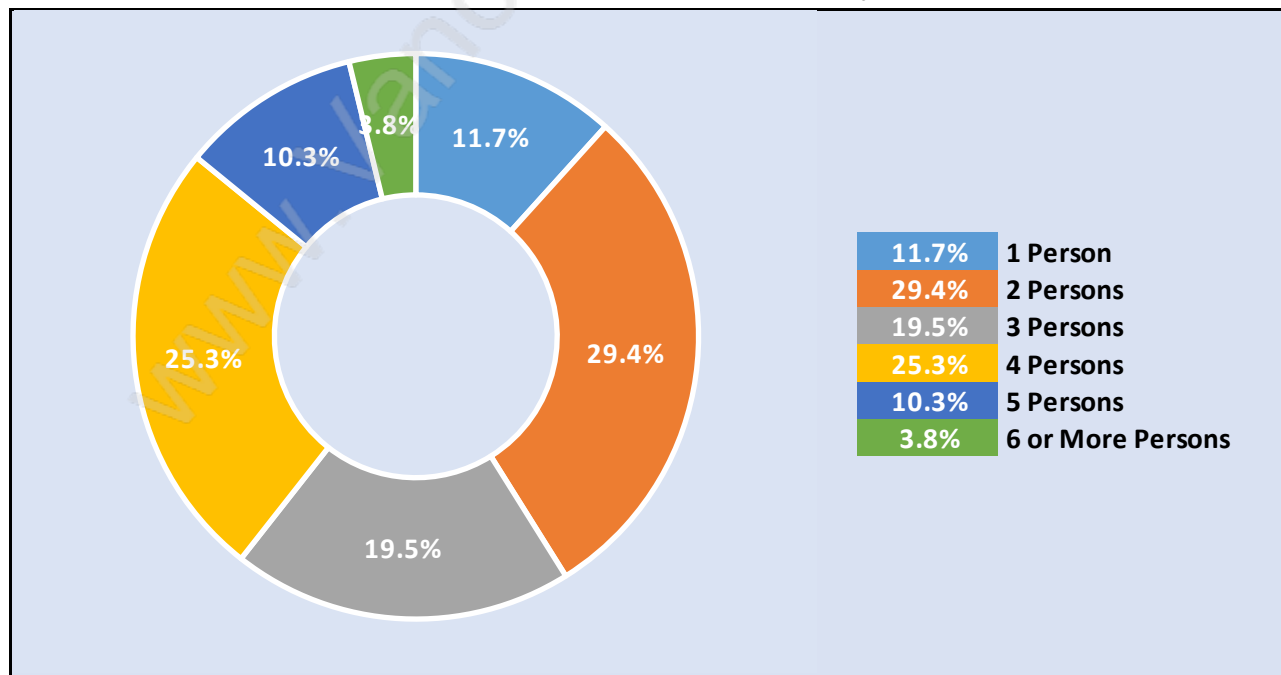

Households by Household Size in Heritage Mountain

Total Number of Households - 1,552