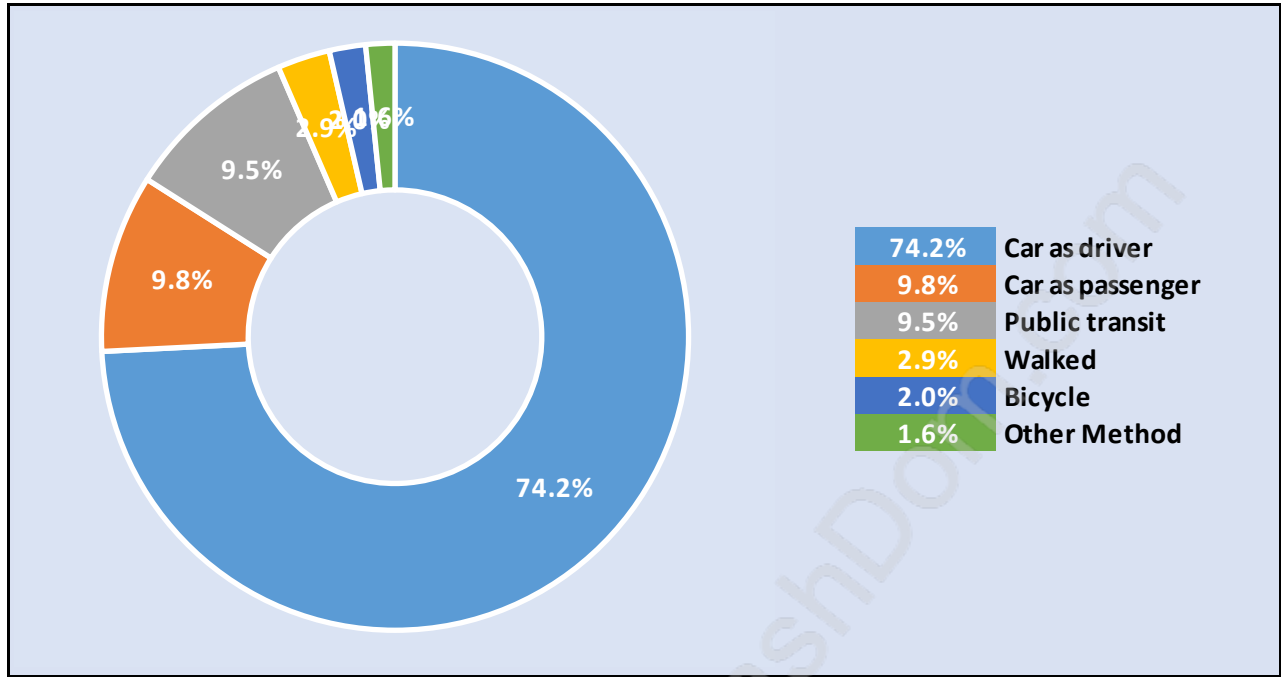

Holly

Population Trends in Holly

Population by Age in Holly

Population Age 15+ by Income Status in Holly

Total Population Age 15 - 4,083

Households by Income in Holly

Total Number of Households - 1,622 / Average Household Income - \$118,333

Households by Household Size in Holly

Total Number of Households - 1,622

Dwellings in Holly

Population Age 15+ in Holly

Labour Force by Occupation in Holly

Labour Force Participation in Holly

Travel To Work in (from) Holly