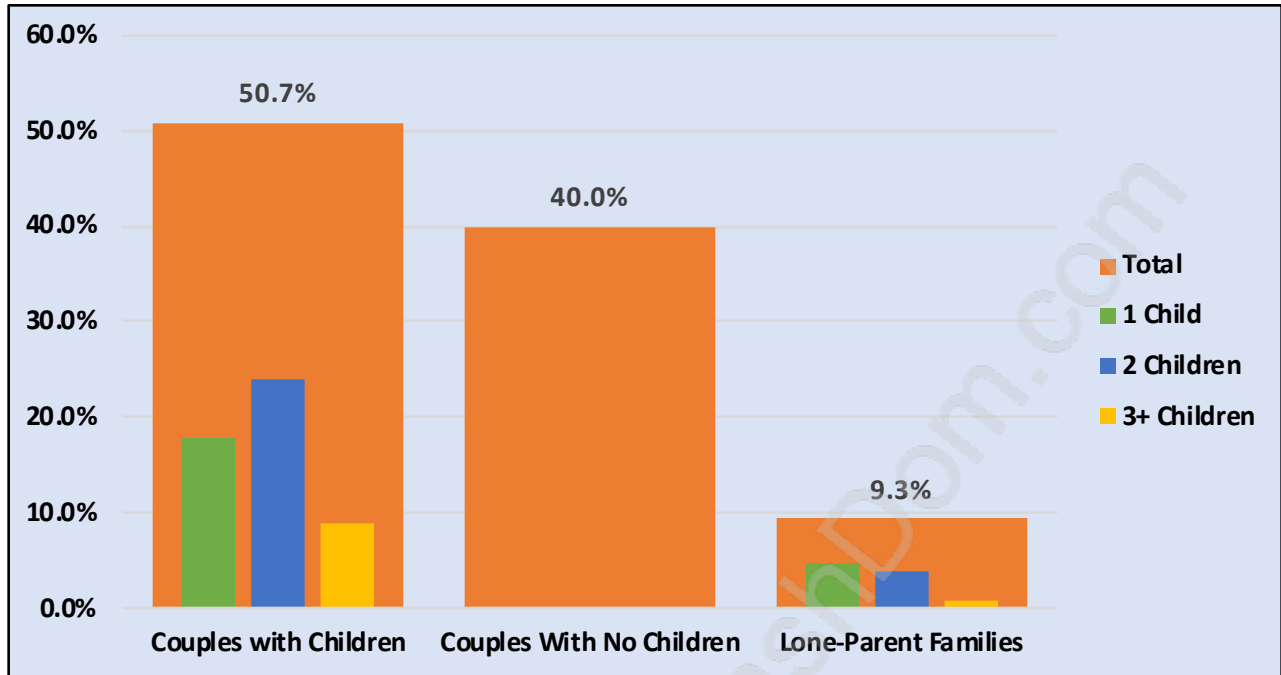

Holly

Population Trends in Holly

Population by Age in Holly

Population Age 15+ by Income Status in Holly

Total Population Age 15 - 4,083

Households by Income in Holly

Total Number of Households - 1,622 / Average Household Income - \$118,333

Families in Holly

Average Persons per Family - 3.1

Children at Home in Holly

Total Number of Children at Home - 1,503

Family Structure in Holly

Total Number of Families - 1,345 / Average Persons per Family - 3.1

Households by Household Size in Holly

Total Number of Households - 1,622

Dwellings in Holly

Population Age 15+ in Holly

Labour Force by Occupation in Holly

Labour Force Participation in Holly

Travel To Work in (from) Holly