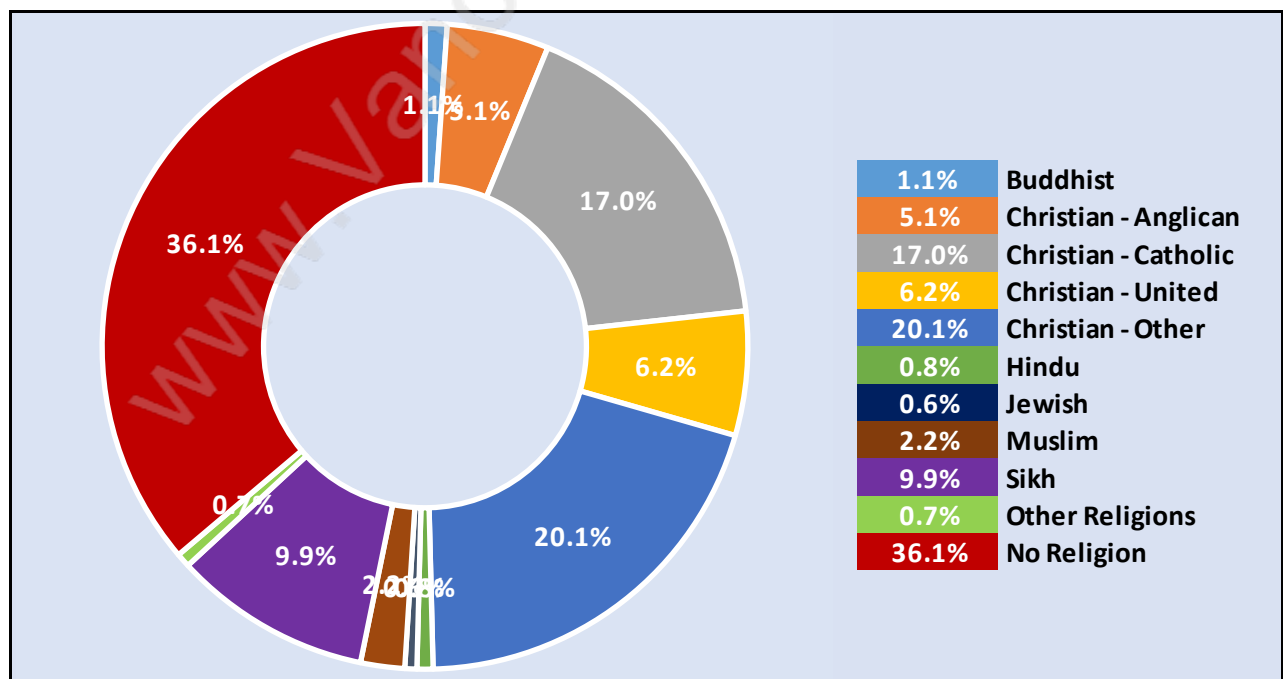

Households by Household Size in Holly

Total Number of Households - 1,622

Dwellings in Holly

Population Age 15+ in Holly

Labour Force by Occupation in Holly

Labour Force Participation in Holly

Travel To Work in (from) Holly

Occupied Dwellings by Structure Type in Holly

Dominant Bulding Type - Houses

Private Dwellings by Period of Construction in Holly

Dominant Period of Construction - 1981-1990

Population by Religion in Holly