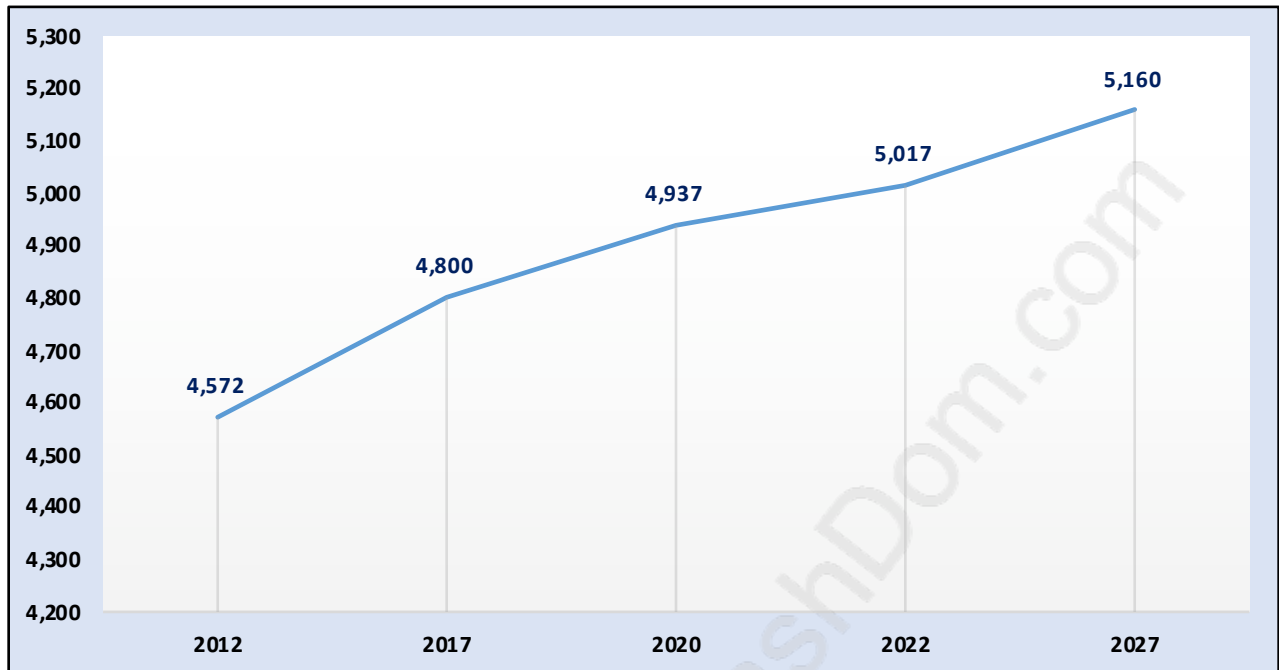

Holly

Population Trends in Holly

Population by Age in Holly

Population Age 15+ by Income Status in Holly

Total Population Age 15 - 4,083

Households by Income in Holly

Total Number of Households - 1,622 / Average Household Income - \$118,333

Families in Holly

Average Persons per Family - 3.1

Children at Home in Holly

Total Number of Children at Home - 1,503

Family Structure in Holly

Total Number of Families - 1,345 / Average Persons per Family - 3.1