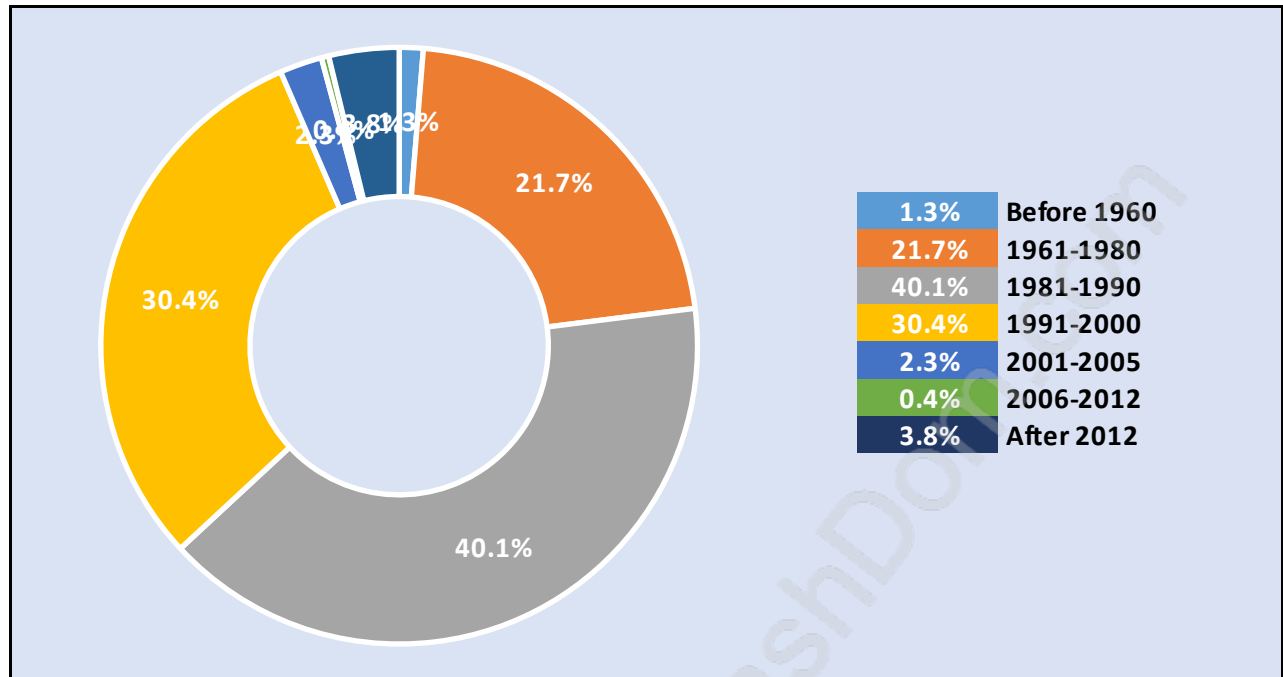

Holly

Population Trends in Holly

Population by Age in Holly

Population Age 15+ by Income Status in Holly

Total Population Age 15 - 4,083

Households by Income in Holly

Total Number of Households - 1,622 / Average Household Income - \$118,333

Families in Holly

Average Persons per Family - 3.1

Children at Home in Holly

Total Number of Children at Home - 1,503

Family Structure in Holly

Total Number of Families - 1,345 / Average Persons per Family - 3.1

Households by Household Size in Holly

Total Number of Households - 1,622

Dwellings in Holly

Population Age 15+ in Holly

Labour Force by Occupation in Holly

Labour Force Participation in Holly

Travel To Work in (from) Holly

Occupied Dwellings by Structure Type in Holly

Dominant Bulding Type - Houses

Private Dwellings by Period of Construction in Holly

Dominant Period of Construction - 1981-1990

Population by Religion in Holly