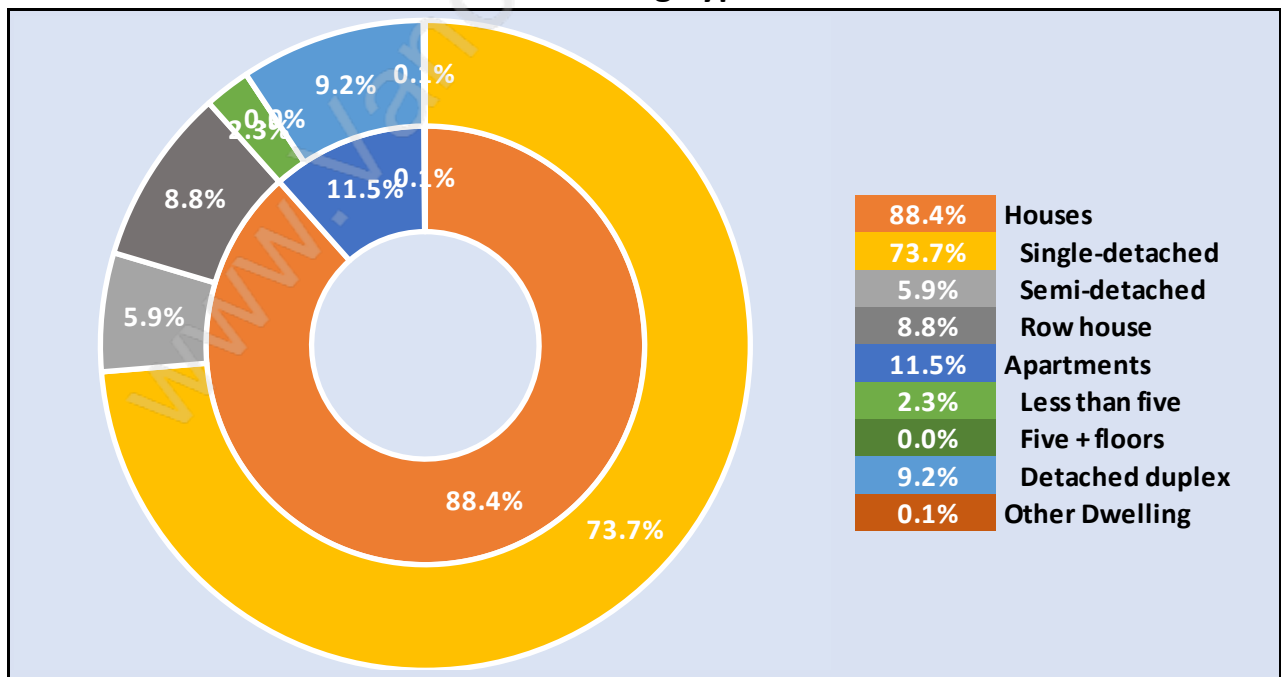

Holly

Population Trends in Holly

Population by Age in Holly

Population Age 15+ by Income Status in Holly

Total Population Age 15 - 4,083

Households by Income in Holly

Total Number of Households - 1,622 / Average Household Income - \$118,333

Families in Holly

Average Persons per Family - 3.1

Children at Home in Holly

Total Number of Children at Home - 1,503

Family Structure in Holly

Total Number of Families - 1,345 / Average Persons per Family - 3.1

Households by Household Size in Holly

Total Number of Households - 1,622

Dwellings in Holly

Population Age 15+ in Holly

Labour Force by Occupation in Holly

Labour Force Participation in Holly

Travel To Work in (from) Holly

Occupied Dwellings by Structure Type in Holly

Dominant Bulding Type - Houses

Private Dwellings by Period of Construction in Holly

Dominant Period of Construction - 1981-1990

Population by Religion in Holly