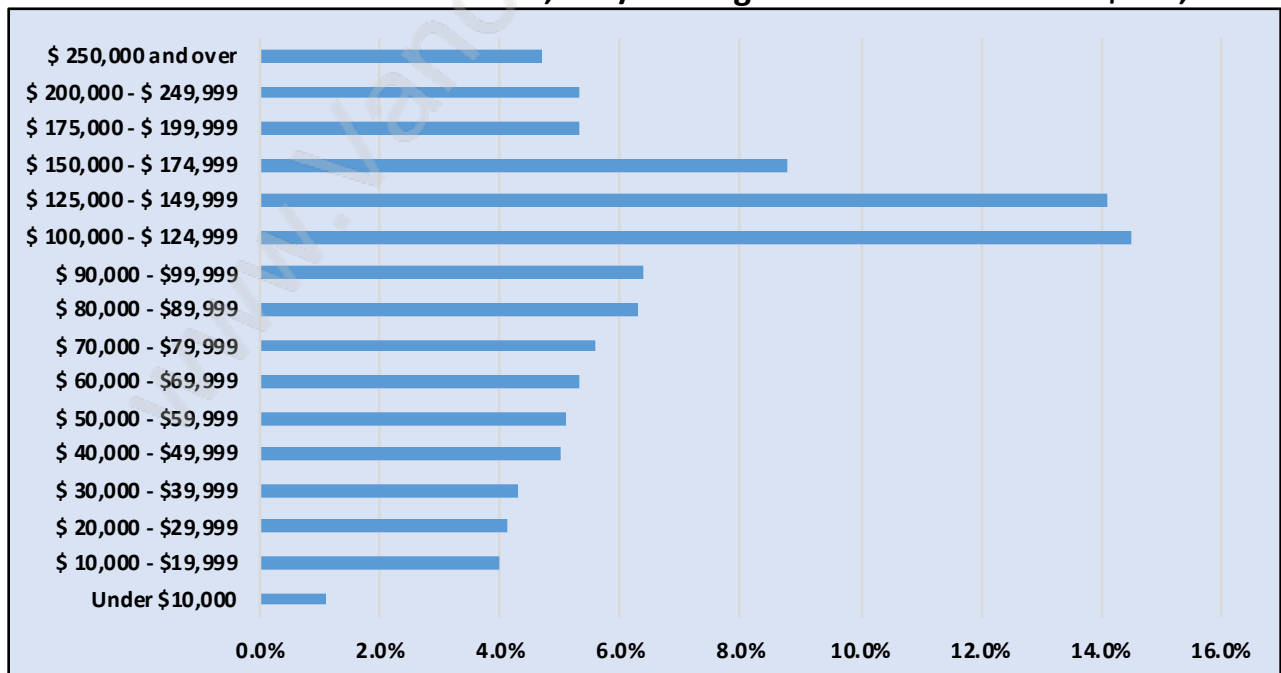

Holly

Population Trends in Holly

Population by Age in Holly

Population Age 15+ by Income Status in Holly

Total Population Age 15 - 4,083

Households by Income in Holly

Total Number of Households - 1,622 / Average Household Income - \$118,333

Families in Holly

Average Persons per Family - 3.1

Children at Home in Holly

Total Number of Children at Home - 1,503

Family Structure in Holly

Total Number of Families - 1,345 / Average Persons per Family - 3.1