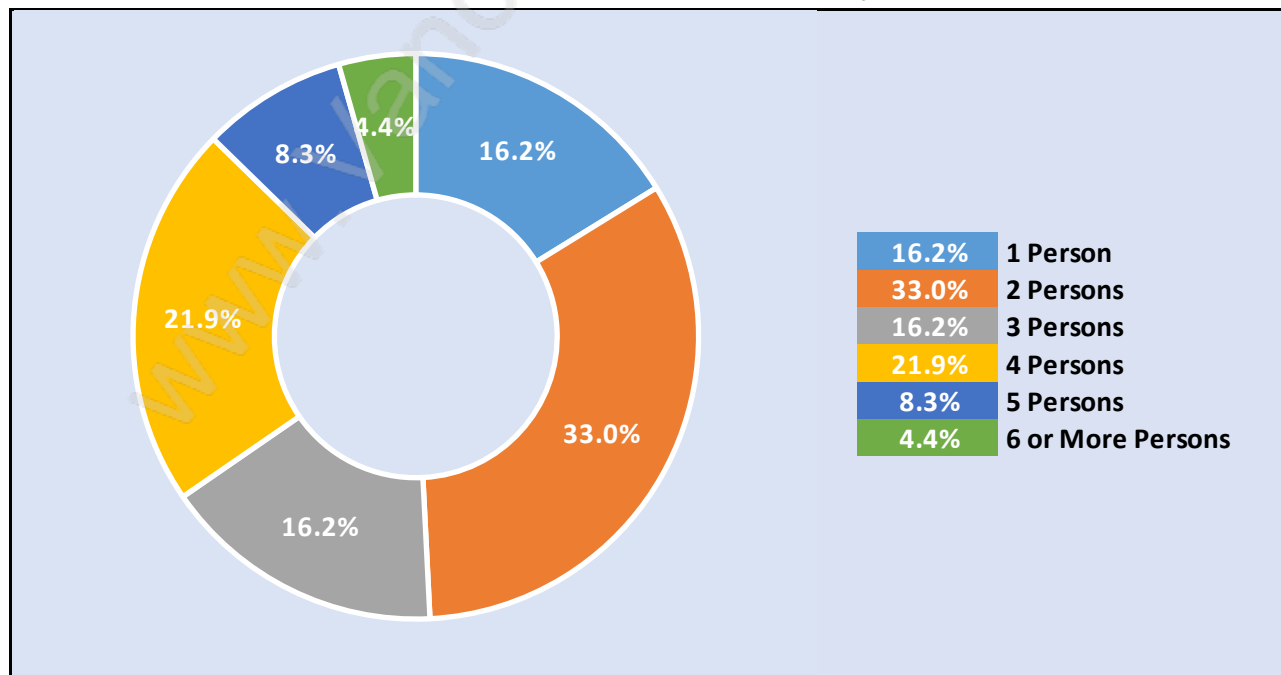

Holly

Population Trends in Holly

Population by Age in Holly

Population Age 15+ by Income Status in Holly

Total Population Age 15 - 4,083

Households by Income in Holly

Total Number of Households - 1,622 / Average Household Income - \$118,333

Families in Holly

Average Persons per Family - 3.1

Children at Home in Holly

Total Number of Children at Home - 1,503

Family Structure in Holly

Total Number of Families - 1,345 / Average Persons per Family - 3.1

Households by Household Size in Holly

Total Number of Households - 1,622

Dwellings in Holly

Population Age 15+ in Holly

Labour Force by Occupation in Holly

Labour Force Participation in Holly

Travel To Work in (from) Holly