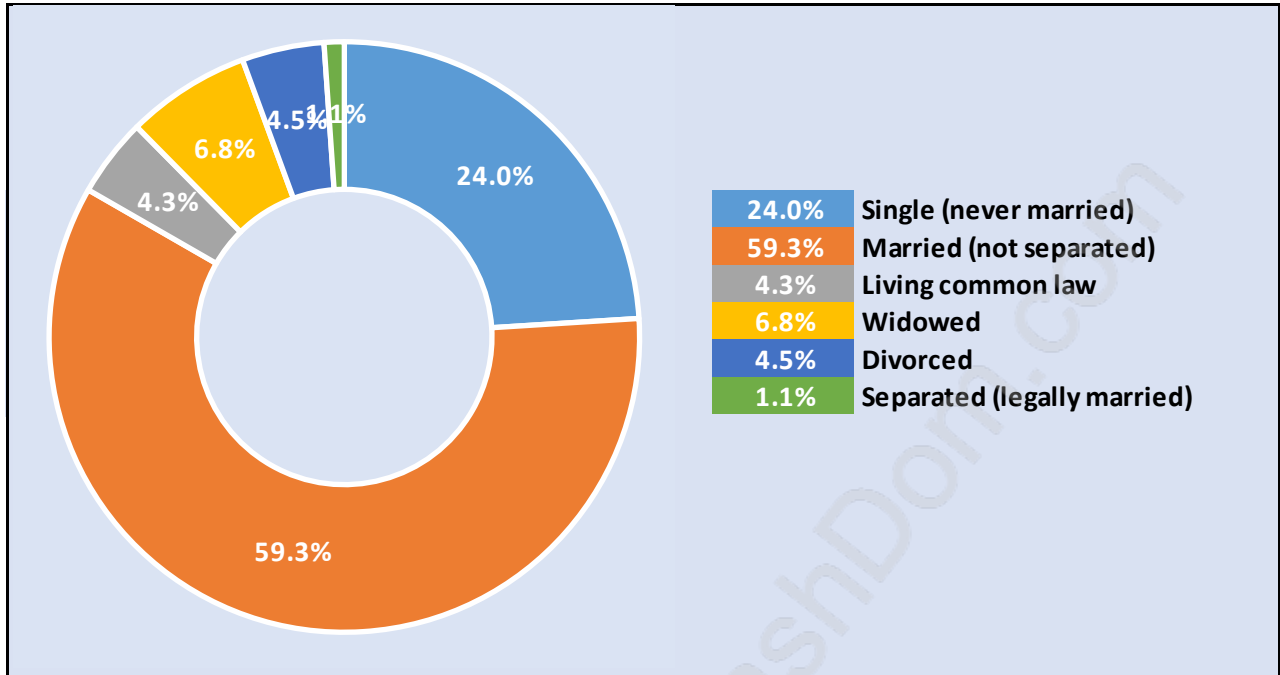

Holly

Population Trends in Holly

Population by Age in Holly

Population Age 15+ by Income Status in Holly

Total Population Age 15 - 4,083

Households by Income in Holly

Total Number of Households - 1,622 / Average Household Income - \$118,333

Families in Holly

Average Persons per Family - 3.1

Children at Home in Holly

Total Number of Children at Home - 1,503

Family Structure in Holly

Total Number of Families - 1,345 / Average Persons per Family - 3.1

Households by Household Size in Holly

Total Number of Households - 1,622

Dwellings in Holly

Population Age 15+ in Holly

Labour Force by Occupation in Holly

Labour Force Participation in Holly

Travel To Work in (from) Holly