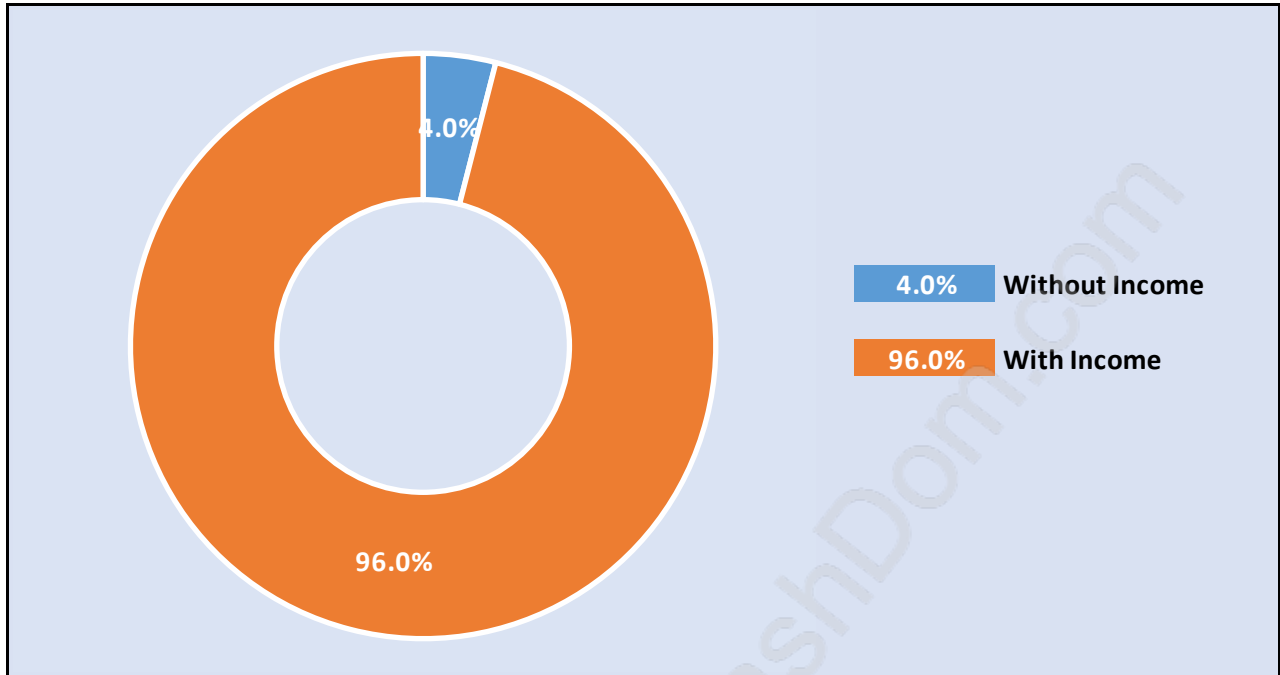

Holly

Population Trends in Holly

Population by Age in Holly

Population Age 15+ by Income Status in Holly

Total Population Age 15 - 4,083

Households by Income in Holly

Total Number of Households - 1,622 / Average Household Income - \$118,333

Families in Holly

Average Persons per Family - 3.1

Children at Home in Holly

Total Number of Children at Home - 1,503

Family Structure in Holly

Total Number of Families - 1,345 / Average Persons per Family - 3.1