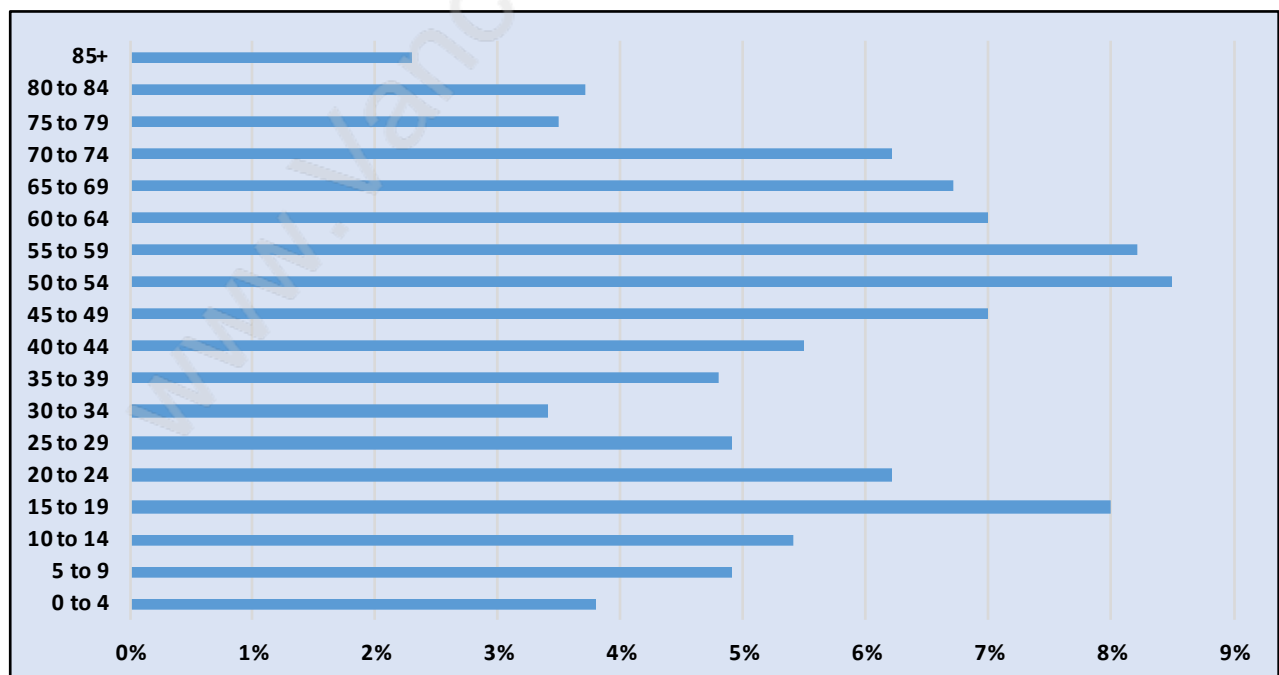

Holly

Population Trends in Holly

Population by Age in Holly

Population Age 15+ by Income Status in Holly

Total Population Age 15 - 4,083

Households by Income in Holly

Total Number of Households - 1,622 / Average Household Income - \$118,333

Families in Holly

Average Persons per Family - 3.1

Children at Home in Holly

Total Number of Children at Home - 1,503

Family Structure in Holly

Total Number of Families - 1,345 / Average Persons per Family - 3.1