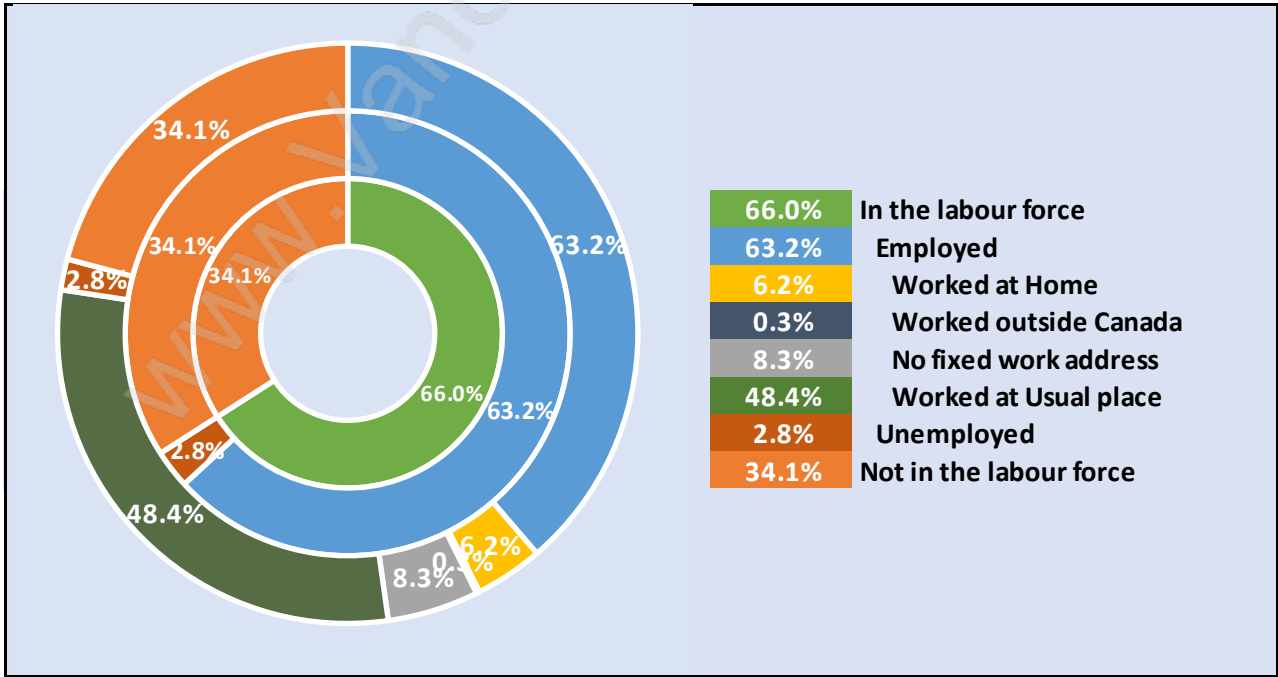

Holly

Population Trends in Holly

Population by Age in Holly

Population Age 15+ by Income Status in Holly

Total Population Age 15 - 4,083

Households by Income in Holly

Total Number of Households - 1,622 / Average Household Income - \$118,333

Families in Holly

Average Persons per Family - 3.1

Children at Home in Holly

Total Number of Children at Home - 1,503

Family Structure in Holly

Total Number of Families - 1,345 / Average Persons per Family - 3.1

Households by Household Size in Holly

Total Number of Households - 1,622

Dwellings in Holly

Population Age 15+ in Holly

Labour Force by Occupation in Holly

Labour Force Participation in Holly

Travel To Work in (from) Holly