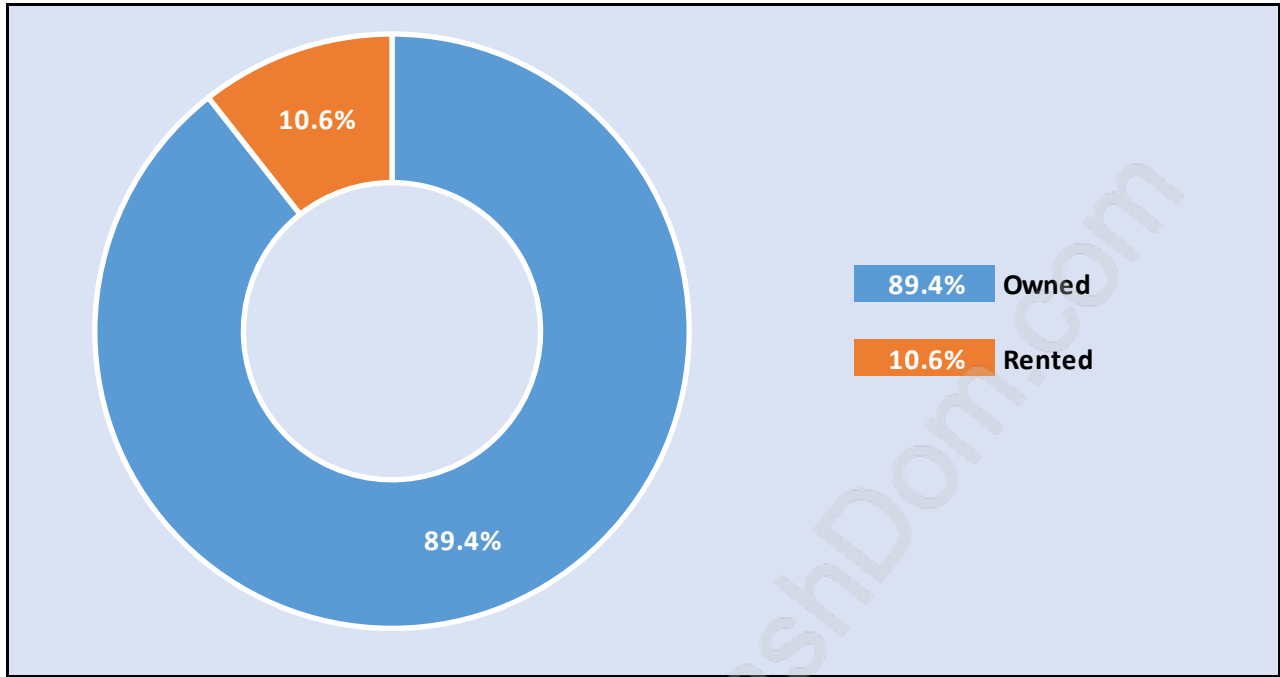

Holly

Population Trends in Holly

Population by Age in Holly

Population Age 15+ by Income Status in Holly

Total Population Age 15 - 4,083

Households by Income in Holly

Total Number of Households - 1,622 / Average Household Income - \$118,333

Families in Holly

Average Persons per Family - 3.1

Children at Home in Holly

Total Number of Children at Home - 1,503

Family Structure in Holly

Total Number of Families - 1,345 / Average Persons per Family - 3.1

Households by Household Size in Holly

Total Number of Households - 1,622

Dwellings in Holly

Population Age 15+ in Holly

Labour Force by Occupation in Holly

Labour Force Participation in Holly

Travel To Work in (from) Holly