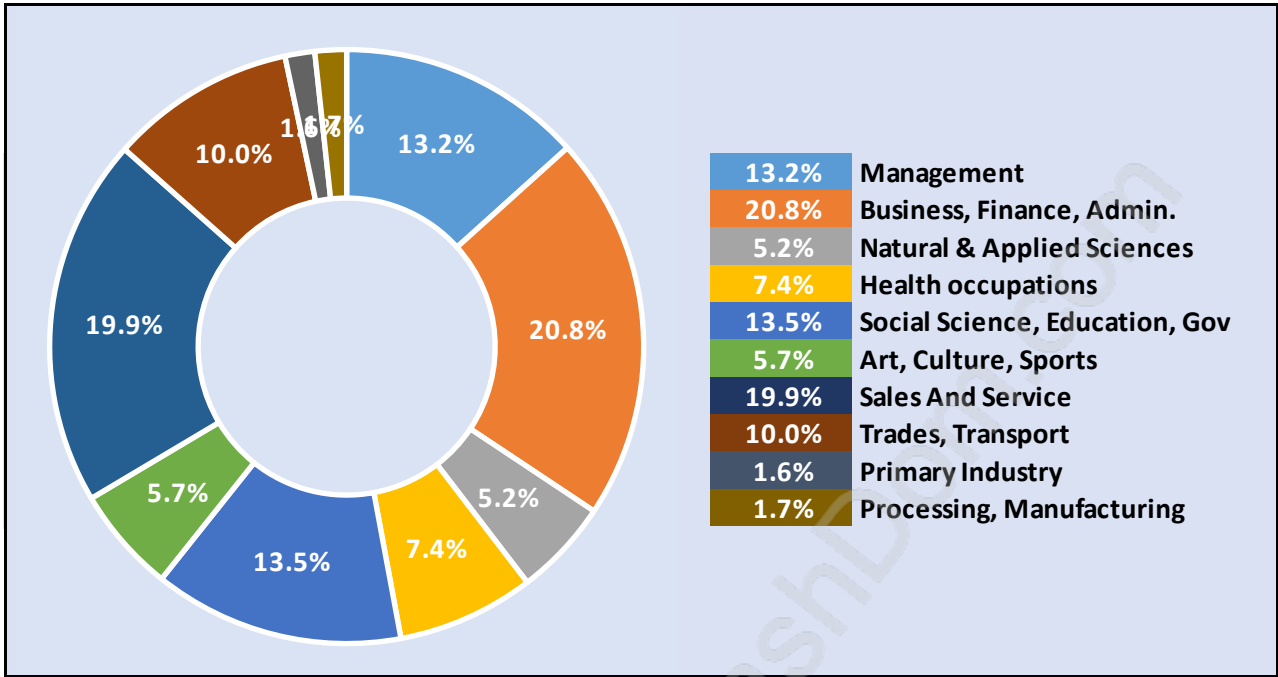

Households by Household Size in Holly

Total Number of Households - 1,622

Dwellings in Holly

Population Age 15+ in Holly

Labour Force by Occupation in Holly

Labour Force Participation in Holly

Travel To Work in (from) Holly