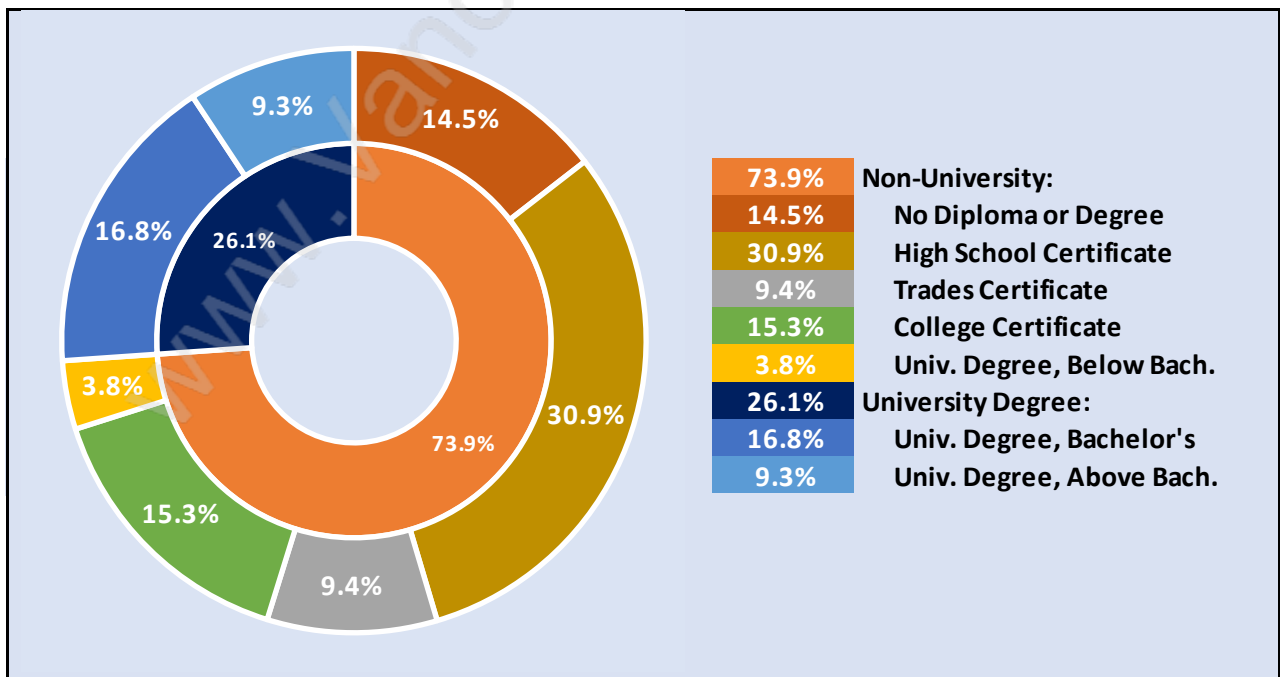

Holly

Population Trends in Holly

Population by Age in Holly

Population Age 15+ by Income Status in Holly

Total Population Age 15 - 4,083

Households by Income in Holly

Total Number of Households - 1,622 / Average Household Income - \$118,333

Families in Holly

Average Persons per Family - 3.1

Children at Home in Holly

Total Number of Children at Home - 1,503

Family Structure in Holly

Total Number of Families - 1,345 / Average Persons per Family - 3.1

Households by Household Size in Holly

Total Number of Households - 1,622

Dwellings in Holly

Population Age 15+ in Holly

Labour Force by Occupation in Holly

Labour Force Participation in Holly

Travel To Work in (from) Holly