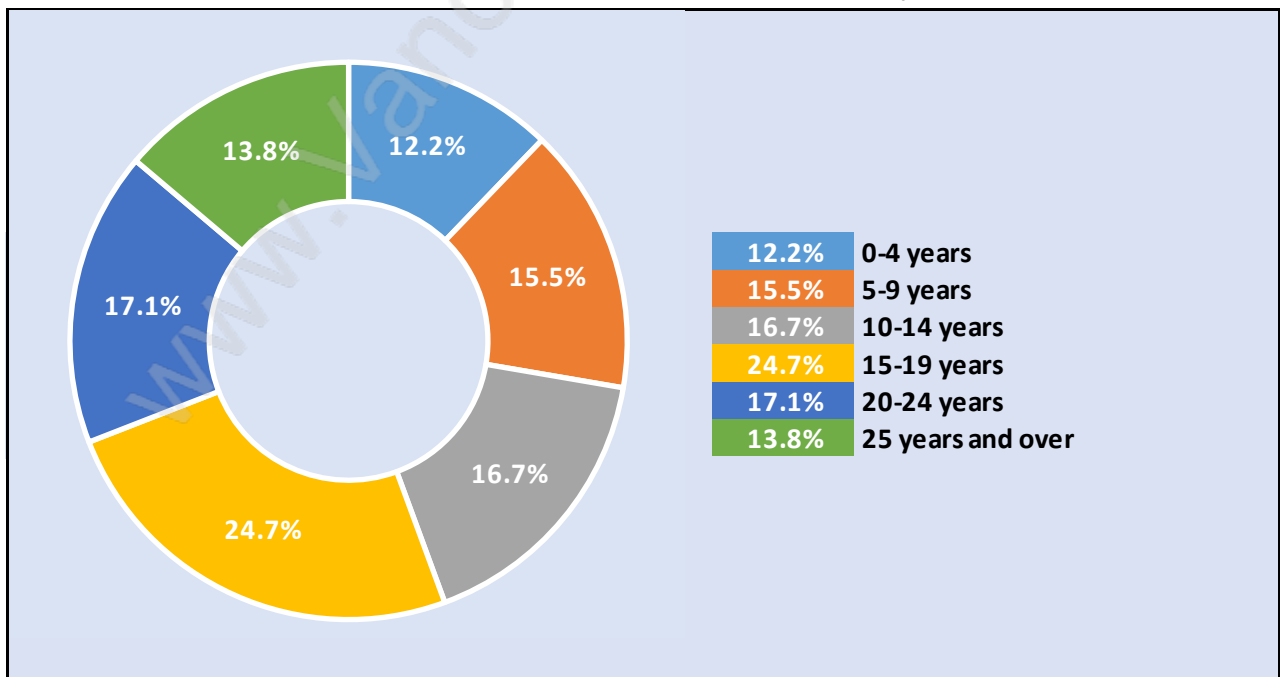

Holly

Population Trends in Holly

Population by Age in Holly

Population Age 15+ by Income Status in Holly

Total Population Age 15 - 4,083

Households by Income in Holly

Total Number of Households - 1,622 / Average Household Income - \$118,333

Families in Holly

Average Persons per Family - 3.1

Children at Home in Holly

Total Number of Children at Home - 1,503

Family Structure in Holly

Total Number of Families - 1,345 / Average Persons per Family - 3.1