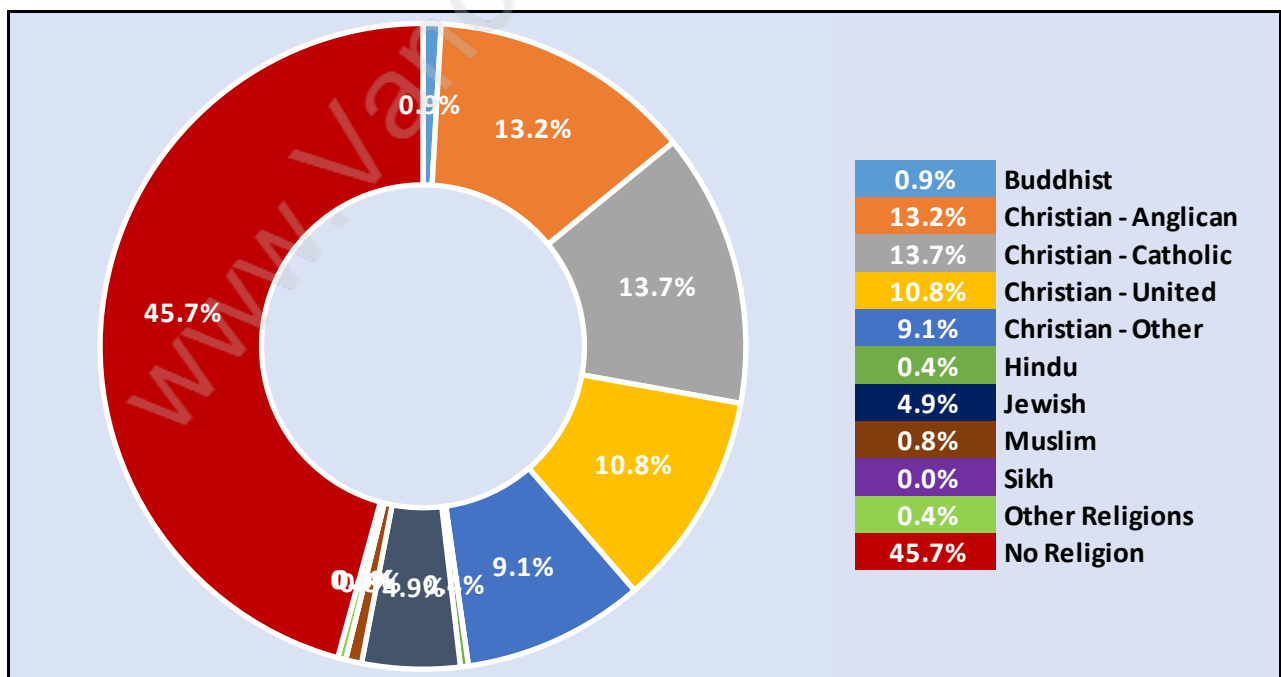

Total Number of Households - 492 / Average Household Income - \$134,018

Families in Horseshoe Bay

Average Persons per Family - 2.8

Children at Home in Horseshoe Bay

Total Number of Children at Home - 336

Family Structure in Horseshoe Bay

Total Number of Families - 353 / Average Persons per Family - 2.8

Households by Household Size in Horseshoe Bay

Total Number of Households - 492

Dwellings in Horseshoe Bay

Population Age 15+ in Horseshoe Bay

Labour Force by Occupation in Horseshoe Bay

Labour Force Participation in Horseshoe Bay

Travel To Work in (from) Horseshoe Bay

Occupied Dwellings by Structure Type in Horseshoe Bay

Dominant Bulding Type - Houses

Private Dwellings by Period of Construction in Horseshoe Bay

Dominant Period of Construction - 1961-1980

Population by Religion in Horseshoe Bay

Population by Home Languages in Horseshoe Bay