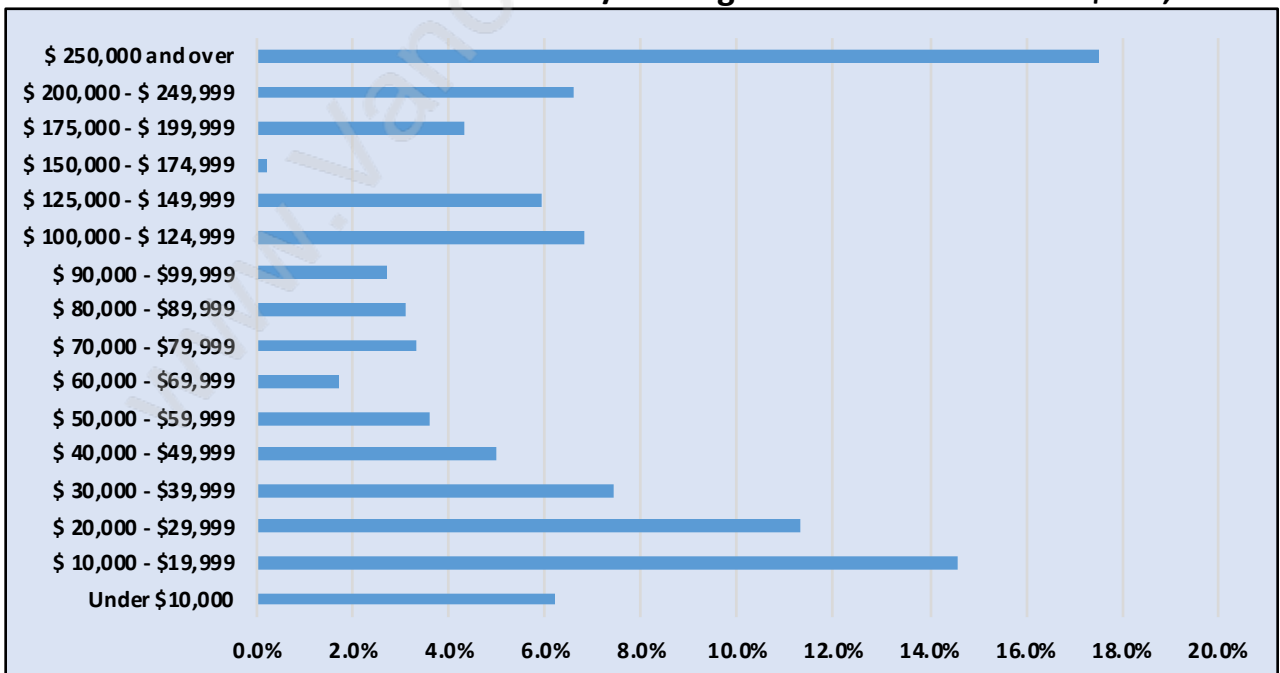

Horseshoe Bay

Population Trends in Horseshoe Bay

Population by Age in Horseshoe Bay

Population Age 15+ by Income Status in Horseshoe Bay

Total Population Age 15 - 1,039

Households by Income in Horseshoe Bay

Total Number of Households - 492 / Average Household Income - \$134,018

Families in Horseshoe Bay

Average Persons per Family - 2.8

Children at Home in Horseshoe Bay

Total Number of Children at Home - 336

Family Structure in Horseshoe Bay

Total Number of Families - 353 / Average Persons per Family - 2.8

Households by Household Size in Horseshoe Bay

Total Number of Households - 492

Dwellings in Horseshoe Bay

Population Age 15+ in Horseshoe Bay