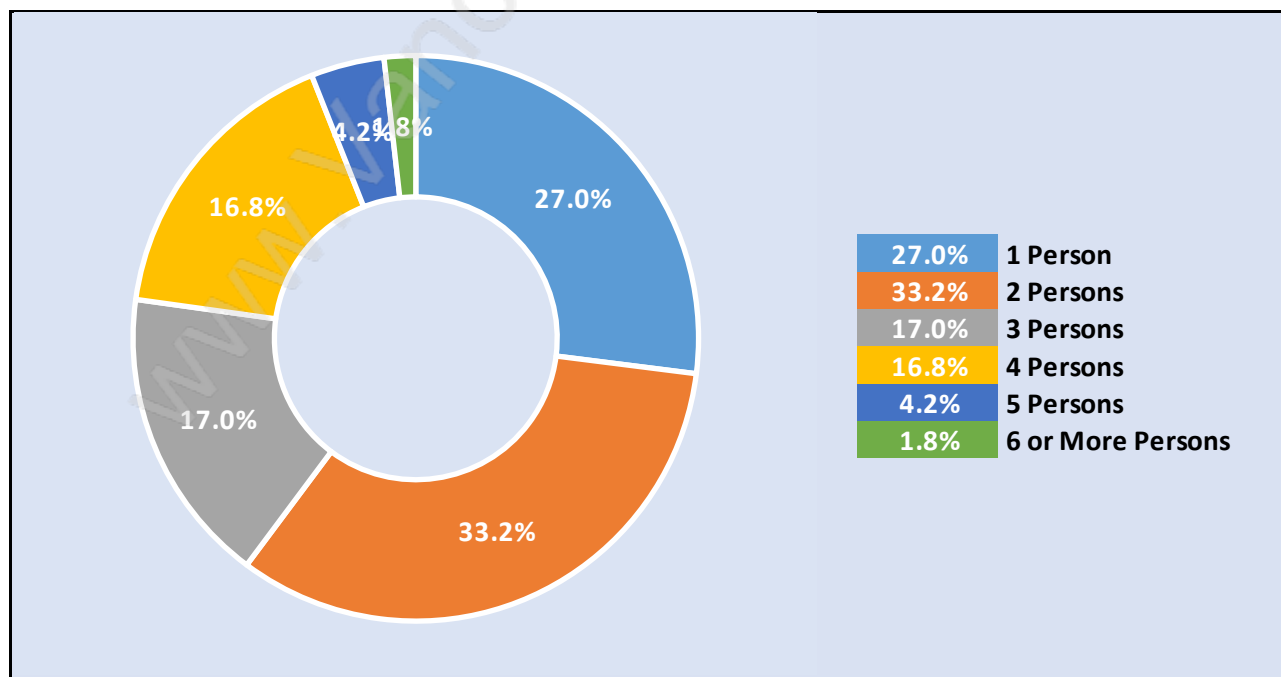

Horseshoe Bay

Population Trends in Horseshoe Bay

Population by Age in Horseshoe Bay

Population Age 15+ by Income Status in Horseshoe Bay

Total Population Age 15 - 1,039

Households by Income in Horseshoe Bay

Total Number of Households - 492 / Average Household Income - \$134,018

Families in Horseshoe Bay

Average Persons per Family - 2.8

Children at Home in Horseshoe Bay

Total Number of Children at Home - 336

Family Structure in Horseshoe Bay

Total Number of Families - 353 / Average Persons per Family - 2.8

Households by Household Size in Horseshoe Bay

Total Number of Households - 492

Dwellings in Horseshoe Bay

Population Age 15+ in Horseshoe Bay