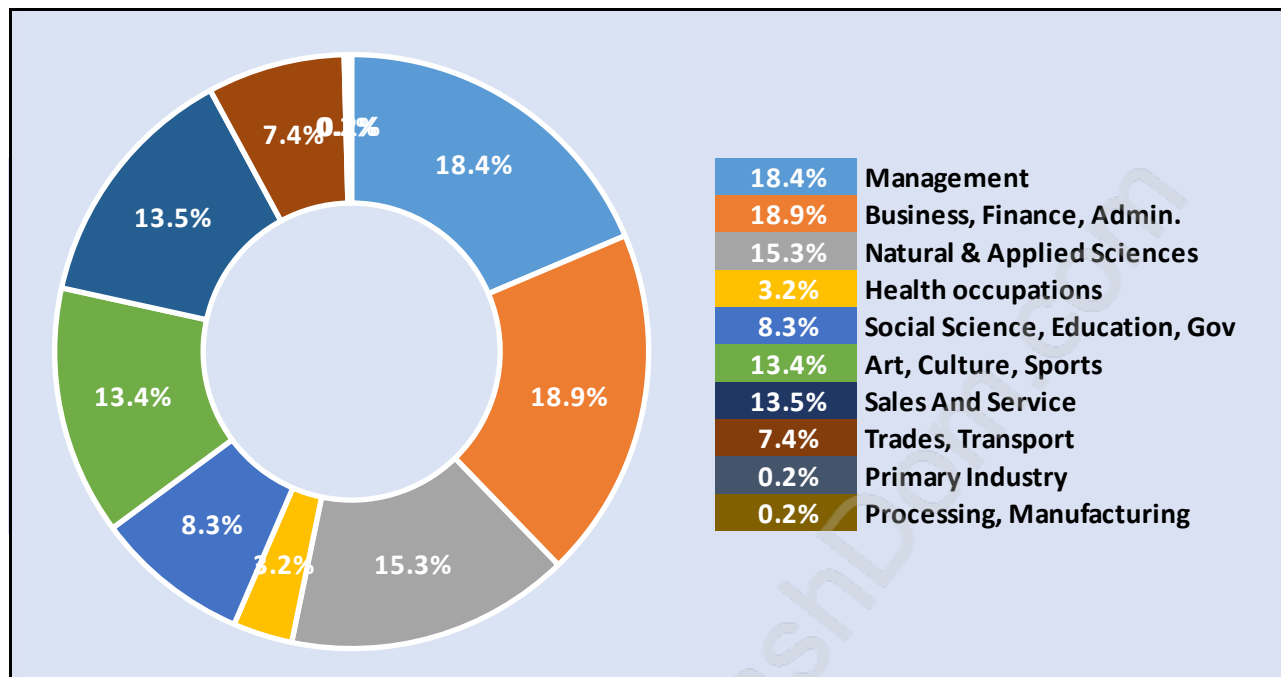

Labour Force by Occupation in Horseshoe Bay