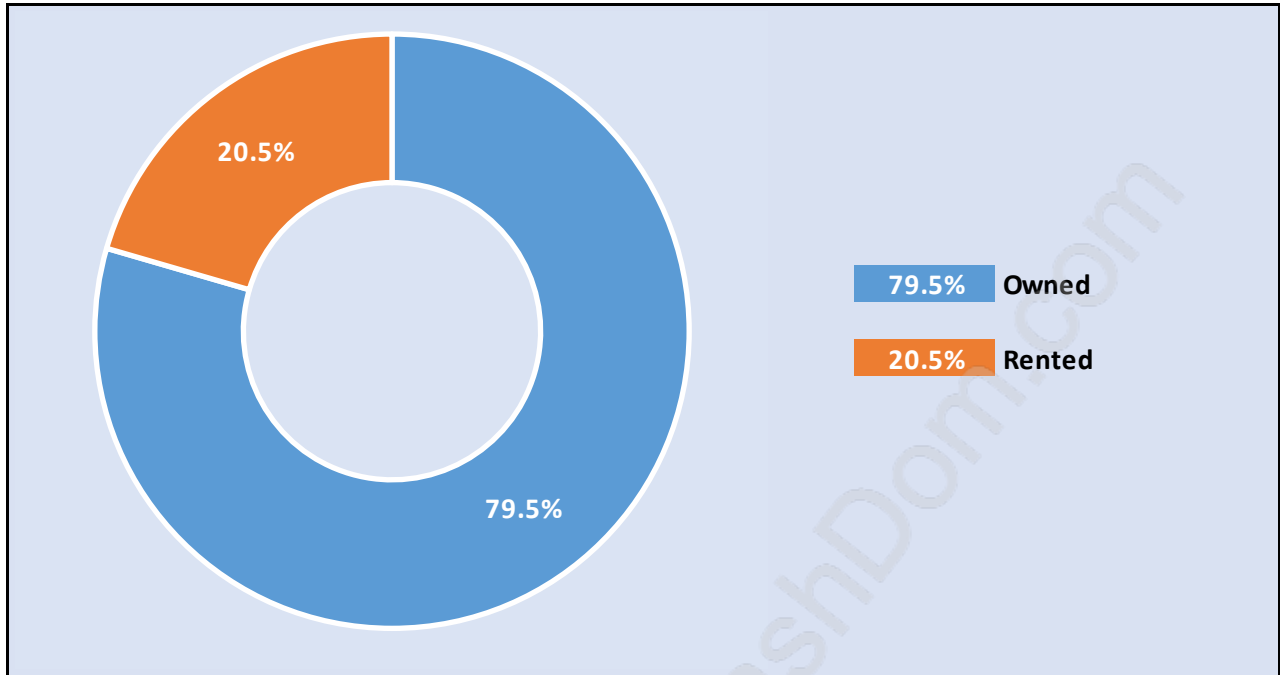

Horseshoe Bay

Population Trends in Horseshoe Bay

Population by Age in Horseshoe Bay

Population Age 15+ by Income Status in Horseshoe Bay

Total Population Age 15 - 1,039

Households by Income in Horseshoe Bay

Total Number of Households - 492 / Average Household Income - \$134,018

Families in Horseshoe Bay

Average Persons per Family - 2.8

Children at Home in Horseshoe Bay

Total Number of Children at Home - 336

Family Structure in Horseshoe Bay

Total Number of Families - 353 / Average Persons per Family - 2.8

Households by Household Size in Horseshoe Bay

Total Number of Households - 492

Dwellings in Horseshoe Bay

Population Age 15+ in Horseshoe Bay