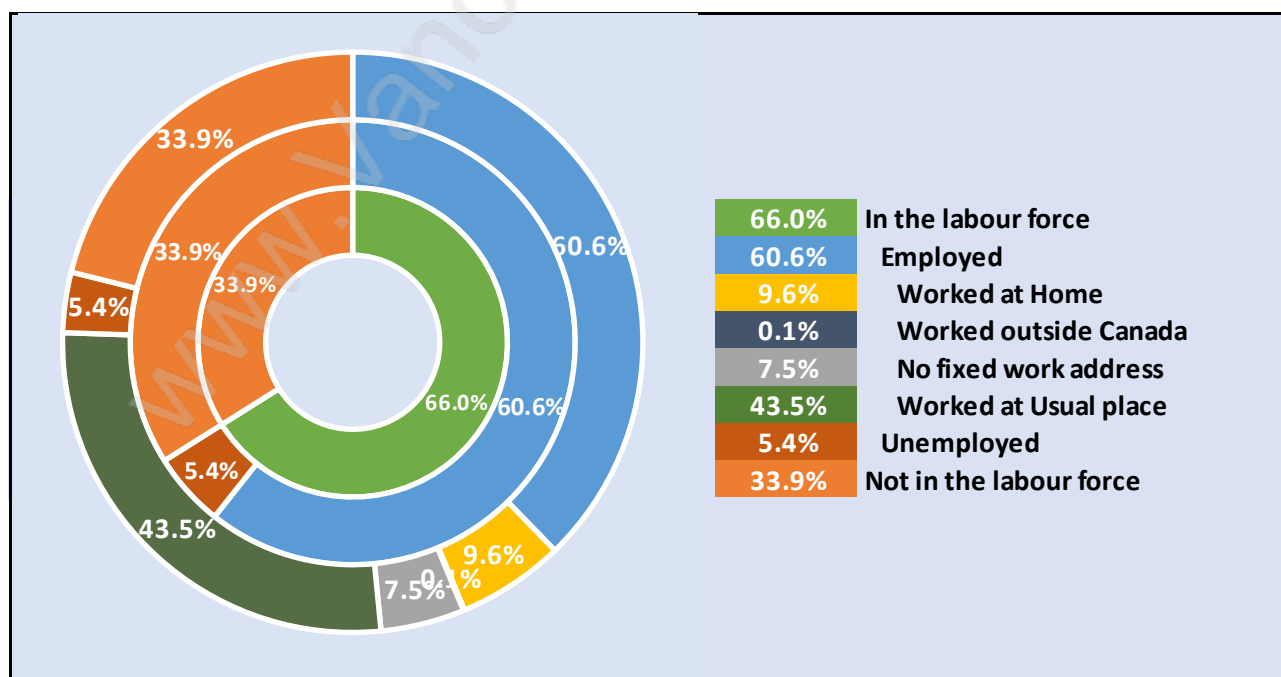

Total Number of Households - 492 / Average Household Income - \$134,018

Families in Horseshoe Bay

Average Persons per Family - 2.8

Children at Home in Horseshoe Bay

Total Number of Children at Home - 336

Family Structure in Horseshoe Bay

Total Number of Families - 353 / Average Persons per Family - 2.8

Households by Household Size in Horseshoe Bay

Total Number of Households - 492

Dwellings in Horseshoe Bay

Population Age 15+ in Horseshoe Bay

Labour Force by Occupation in Horseshoe Bay

Labour Force Participation in Horseshoe Bay

Travel To Work in (from) Horseshoe Bay

Occupied Dwellings by Structure Type in Horseshoe Bay

Dominant Bulding Type - Houses