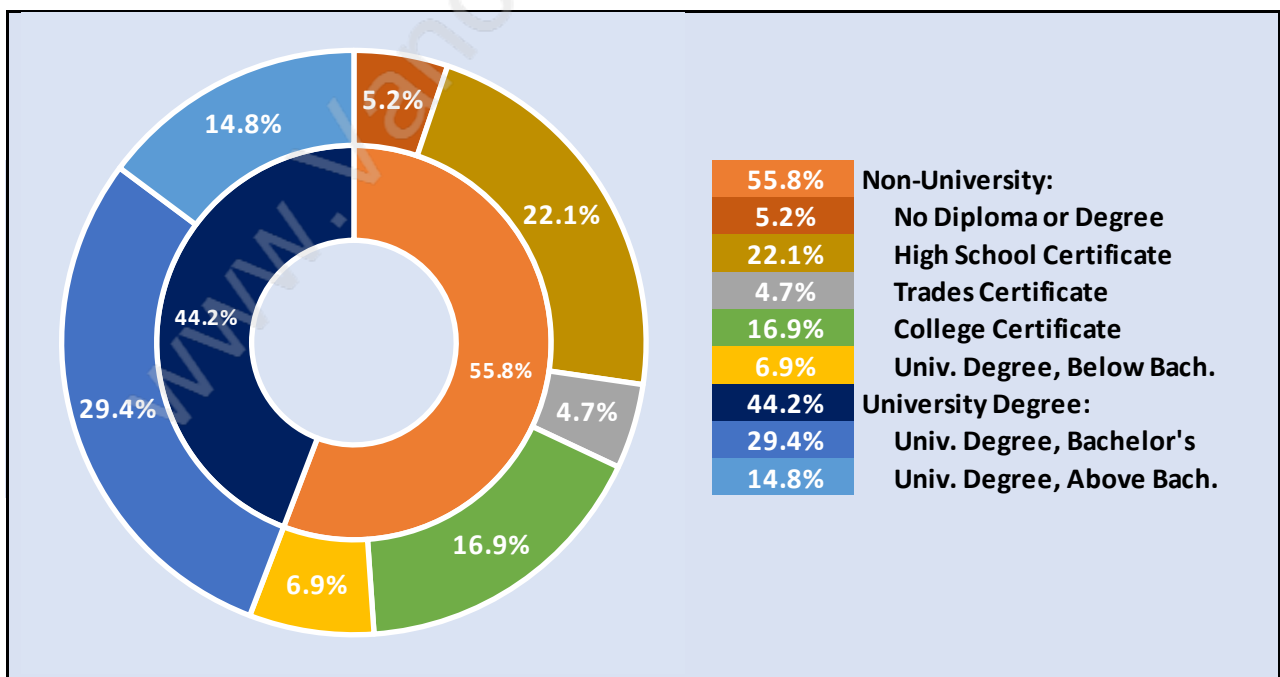

Horseshoe Bay

Population Trends in Horseshoe Bay

Population by Age in Horseshoe Bay

Population Age 15+ by Income Status in Horseshoe Bay

Total Population Age 15 - 1,039

Households by Income in Horseshoe Bay

Total Number of Households - 492 / Average Household Income - \$134,018

Families in Horseshoe Bay

Average Persons per Family - 2.8

Children at Home in Horseshoe Bay

Total Number of Children at Home - 336

Family Structure in Horseshoe Bay

Total Number of Families - 353 / Average Persons per Family - 2.8

Households by Household Size in Horseshoe Bay

Total Number of Households - 492

Dwellings in Horseshoe Bay

Population Age 15+ in Horseshoe Bay