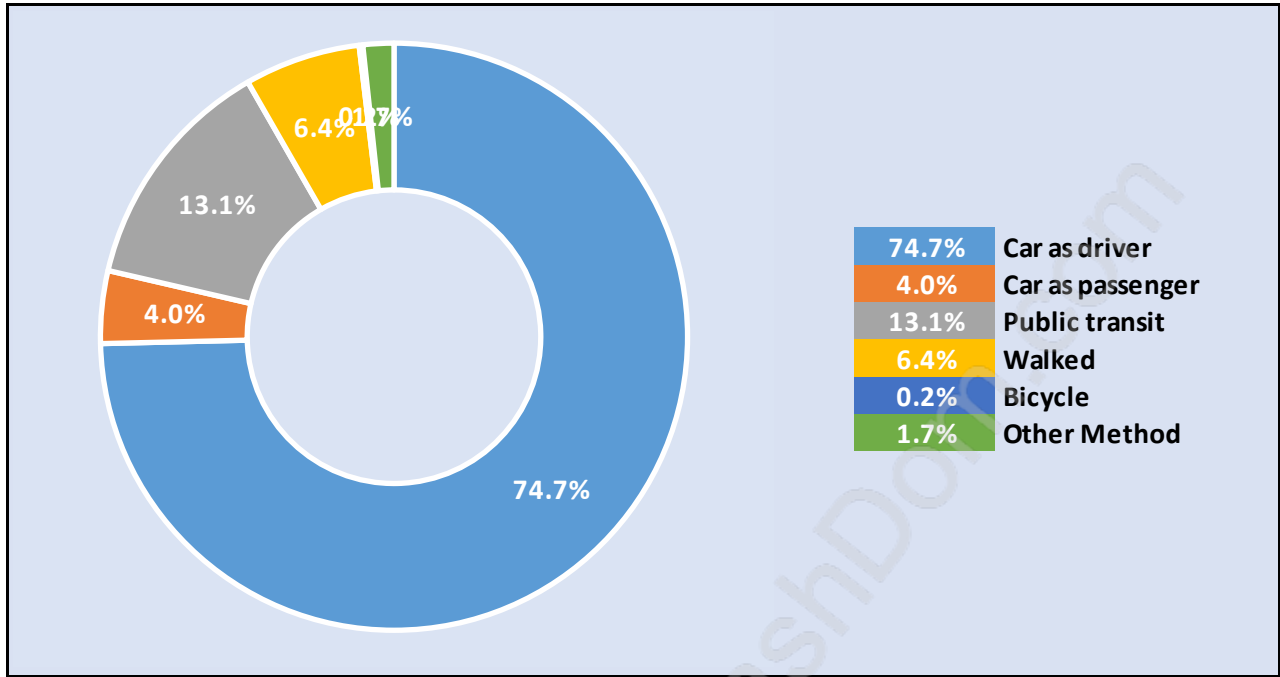

Horseshoe Bay

Population Trends in Horseshoe Bay

Population by Age in Horseshoe Bay

Population Age 15+ by Income Status in Horseshoe Bay

Total Population Age 15 - 1,039

Households by Income in Horseshoe Bay

Total Number of Households - 492 / Average Household Income - \$134,018

Families in Horseshoe Bay

Average Persons per Family - 2.8

Children at Home in Horseshoe Bay

Total Number of Children at Home - 336

Family Structure in Horseshoe Bay

Total Number of Families - 353 / Average Persons per Family - 2.8

Households by Household Size in Horseshoe Bay

Total Number of Households - 492

Dwellings in Horseshoe Bay

Population Age 15+ in Horseshoe Bay

Labour Force by Occupation in Horseshoe Bay

Labour Force Participation in Horseshoe Bay

Travel To Work in (from) Horseshoe Bay

Occupied Dwellings by Structure Type in Horseshoe Bay

Dominant Bulding Type - Houses