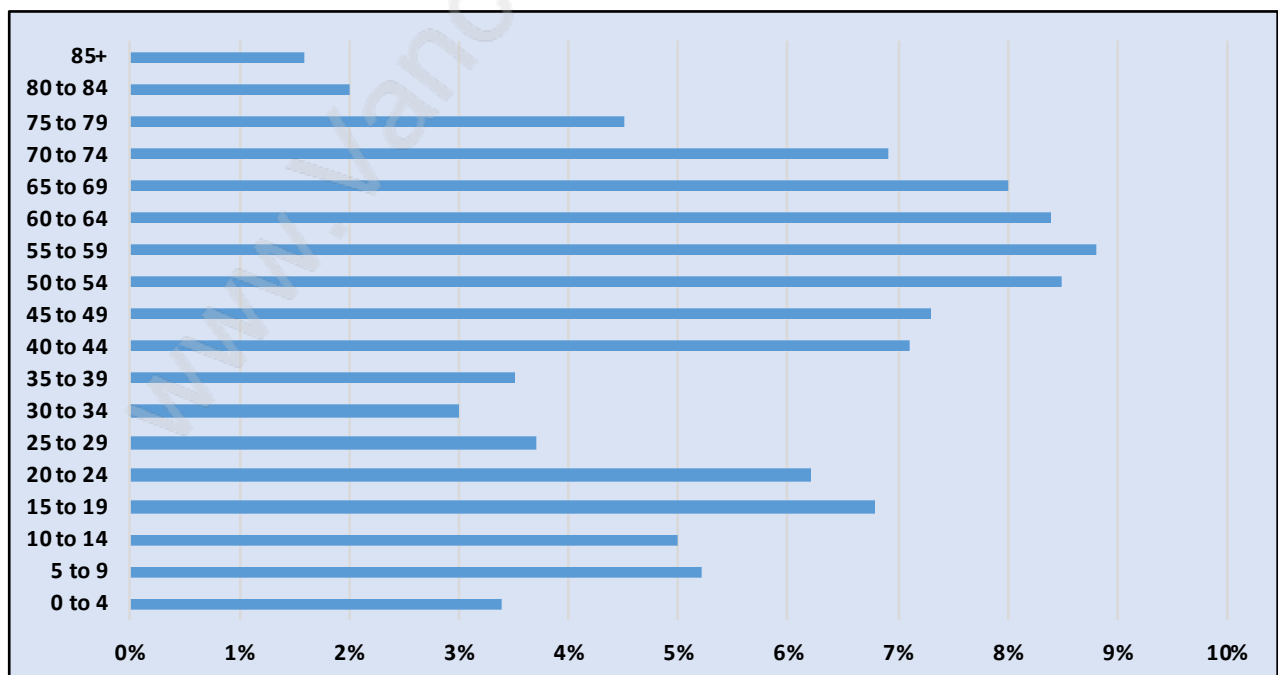

Horseshoe Bay

Population Trends in Horseshoe Bay

Population by Age in Horseshoe Bay

Population Age 15+ by Income Status in Horseshoe Bay

Total Population Age 15 - 1,039

Households by Income in Horseshoe Bay

Total Number of Households - 492 / Average Household Income - \$134,018

Families in Horseshoe Bay

Average Persons per Family - 2.8

Children at Home in Horseshoe Bay

Total Number of Children at Home - 336

Family Structure in Horseshoe Bay

Total Number of Families - 353 / Average Persons per Family - 2.8

Households by Household Size in Horseshoe Bay

Total Number of Households - 492

Dwellings in Horseshoe Bay

Population Age 15+ in Horseshoe Bay