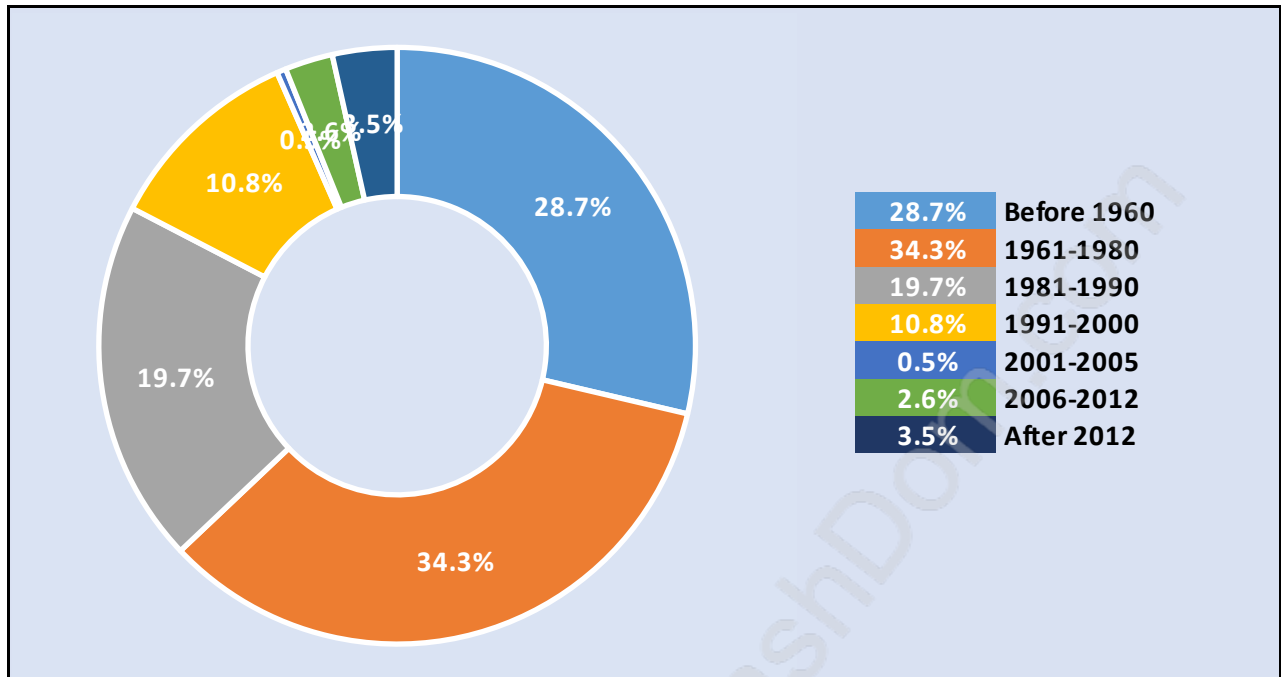

Total Number of Households - 492 / Average Household Income - \$134,018

Families in Horseshoe Bay

Average Persons per Family - 2.8

Children at Home in Horseshoe Bay

Total Number of Children at Home - 336

Family Structure in Horseshoe Bay

Total Number of Families - 353 / Average Persons per Family - 2.8

Households by Household Size in Horseshoe Bay

Total Number of Households - 492

Dwellings in Horseshoe Bay

Population Age 15+ in Horseshoe Bay

Labour Force by Occupation in Horseshoe Bay

Labour Force Participation in Horseshoe Bay

Travel To Work in (from) Horseshoe Bay

Occupied Dwellings by Structure Type in Horseshoe Bay

Dominant Bulding Type - Houses

Private Dwellings by Period of Construction in Horseshoe Bay

Dominant Period of Construction - 1961-1980

Population by Religion in Horseshoe Bay

Population by Home Languages in Horseshoe Bay