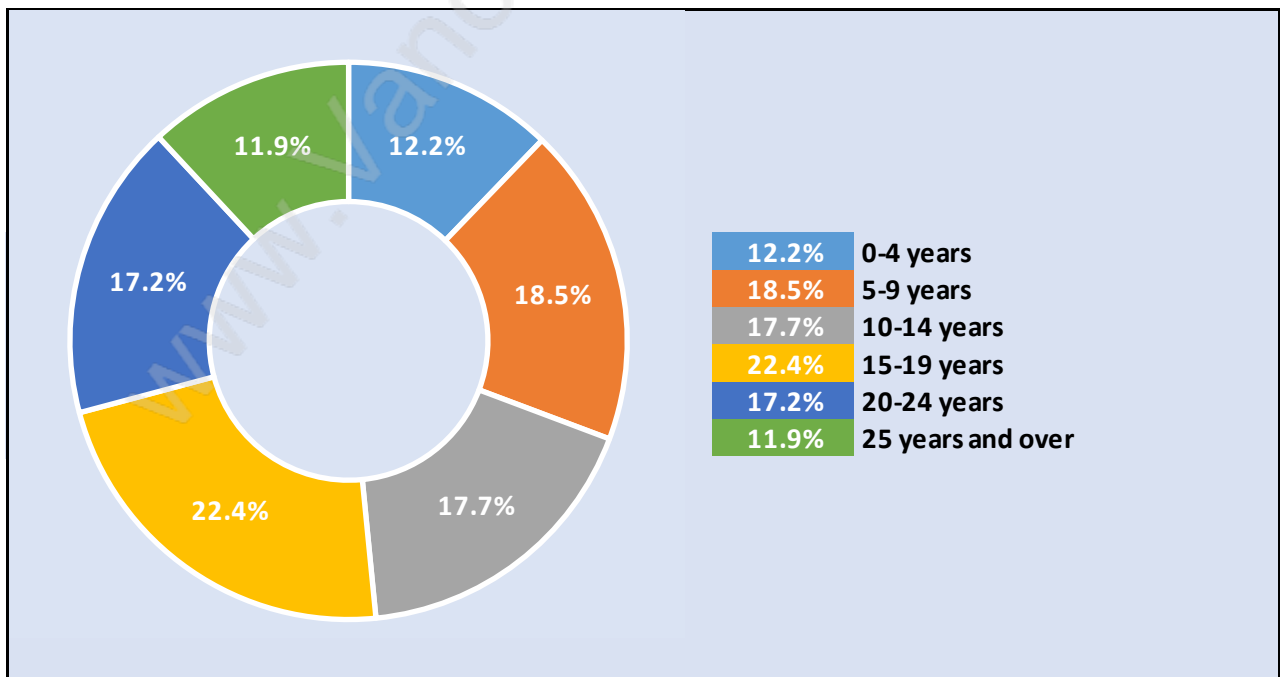

Horseshoe Bay

Population Trends in Horseshoe Bay

Population by Age in Horseshoe Bay

Population Age 15+ by Income Status in Horseshoe Bay

Total Population Age 15 - 1,039

Households by Income in Horseshoe Bay

Total Number of Households - 492 / Average Household Income - \$134,018

Families in Horseshoe Bay

Average Persons per Family - 2.8

Children at Home in Horseshoe Bay

Total Number of Children at Home - 336

Family Structure in Horseshoe Bay

Total Number of Families - 353 / Average Persons per Family - 2.8

Households by Household Size in Horseshoe Bay

Total Number of Households - 492

Dwellings in Horseshoe Bay

Population Age 15+ in Horseshoe Bay