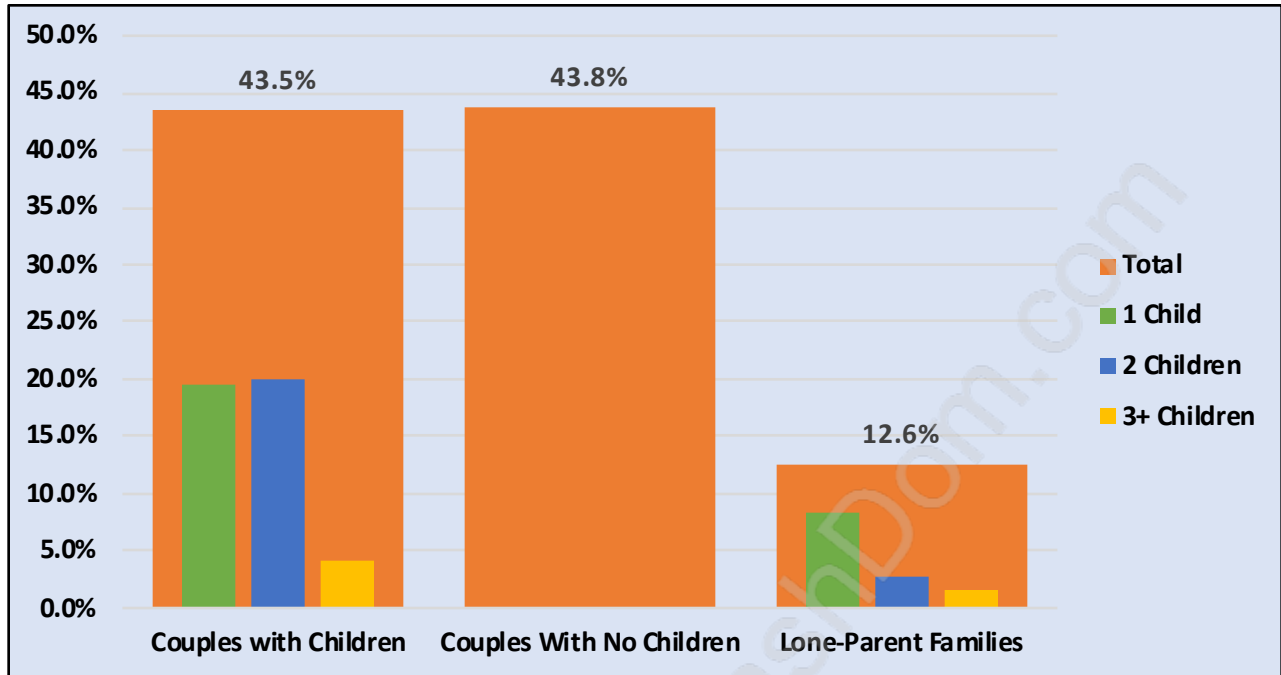

Horseshoe Bay

Population Trends in Horseshoe Bay

Population by Age in Horseshoe Bay

Population Age 15+ by Income Status in Horseshoe Bay

Total Population Age 15 - 1,039

Households by Income in Horseshoe Bay

Total Number of Households - 492 / Average Household Income - \$134,018

Families in Horseshoe Bay

Average Persons per Family - 2.8

Children at Home in Horseshoe Bay

Total Number of Children at Home - 336

Family Structure in Horseshoe Bay

Total Number of Families - 353 / Average Persons per Family - 2.8

Households by Household Size in Horseshoe Bay

Total Number of Households - 492

Dwellings in Horseshoe Bay

Population Age 15+ in Horseshoe Bay