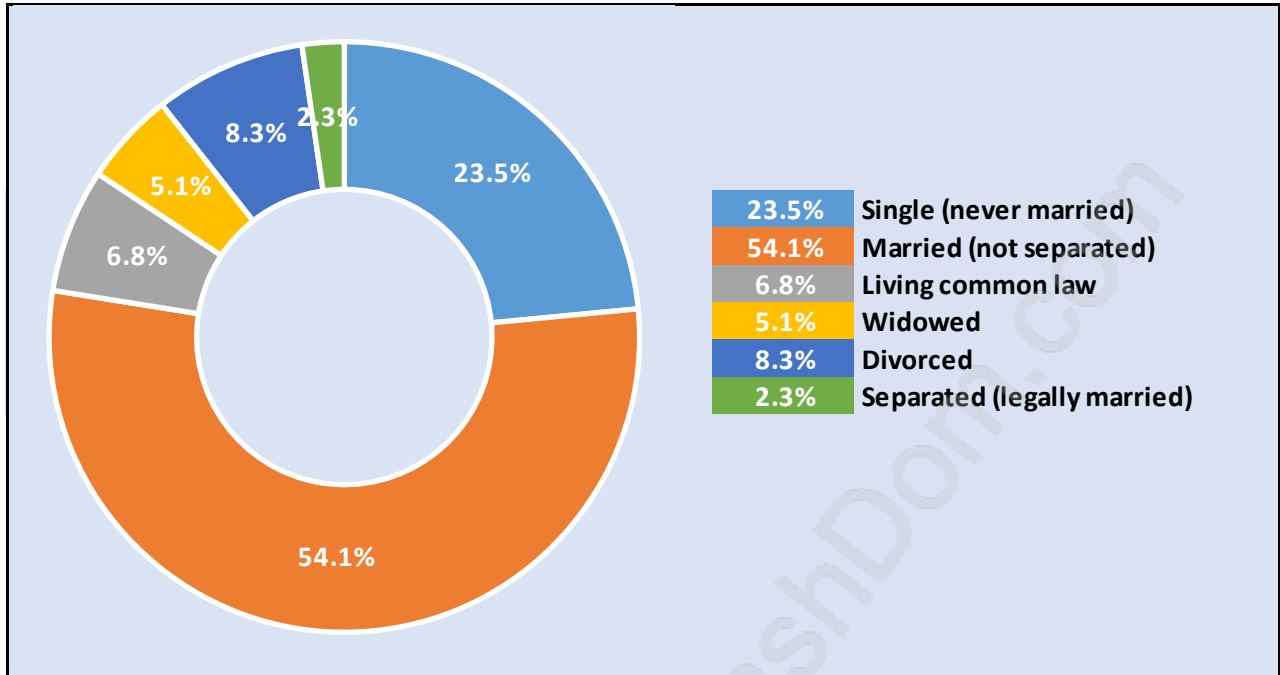

Horseshoe Bay

Population Trends in Horseshoe Bay

Population by Age in Horseshoe Bay

Population Age 15+ by Income Status in Horseshoe Bay

Total Population Age 15 - 1,039

Households by Income in Horseshoe Bay

Total Number of Households - 492 / Average Household Income - \$134,018

Families in Horseshoe Bay

Average Persons per Family - 2.8

Children at Home in Horseshoe Bay

Total Number of Children at Home - 336

Family Structure in Horseshoe Bay

Total Number of Families - 353 / Average Persons per Family - 2.8

Households by Household Size in Horseshoe Bay

Total Number of Households - 492

Dwellings in Horseshoe Bay

Population Age 15+ in Horseshoe Bay