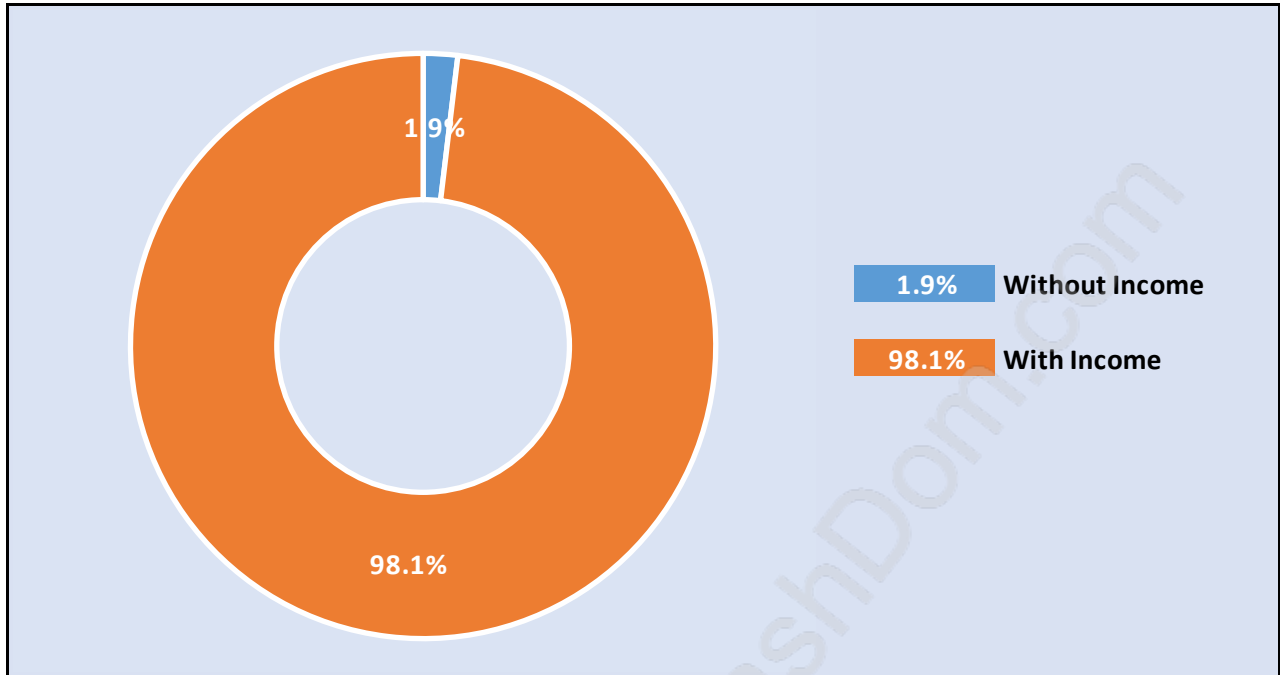

Horseshoe Bay

Population Trends in Horseshoe Bay

Population by Age in Horseshoe Bay

Population Age 15+ by Income Status in Horseshoe Bay

Total Population Age 15 - 1,039

Households by Income in Horseshoe Bay

Total Number of Households - 492 / Average Household Income - \$134,018

Families in Horseshoe Bay

Average Persons per Family - 2.8

Children at Home in Horseshoe Bay

Total Number of Children at Home - 336

Family Structure in Horseshoe Bay

Total Number of Families - 353 / Average Persons per Family - 2.8

Households by Household Size in Horseshoe Bay

Total Number of Households - 492

Dwellings in Horseshoe Bay

Population Age 15+ in Horseshoe Bay