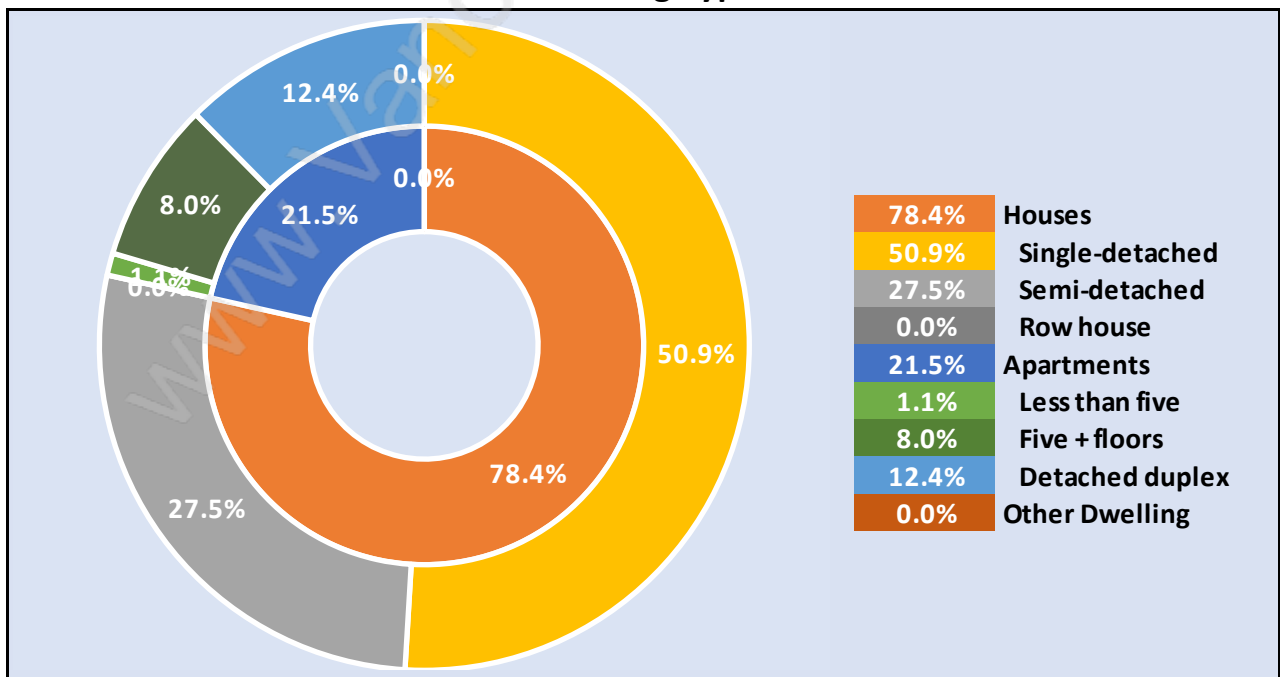

Total Number of Households - 492 / Average Household Income - \$134,018

Families in Horseshoe Bay

Average Persons per Family - 2.8

Children at Home in Horseshoe Bay

Total Number of Children at Home - 336

Family Structure in Horseshoe Bay

Total Number of Families - 353 / Average Persons per Family - 2.8

Households by Household Size in Horseshoe Bay

Total Number of Households - 492

Dwellings in Horseshoe Bay

Population Age 15+ in Horseshoe Bay

Labour Force by Occupation in Horseshoe Bay

Labour Force Participation in Horseshoe Bay

Travel To Work in (from) Horseshoe Bay

Occupied Dwellings by Structure Type in Horseshoe Bay

Dominant Bulding Type - Houses

Private Dwellings by Period of Construction in Horseshoe Bay

Dominant Period of Construction - 1961-1980

Population by Religion in Horseshoe Bay

Population by Home Languages in Horseshoe Bay