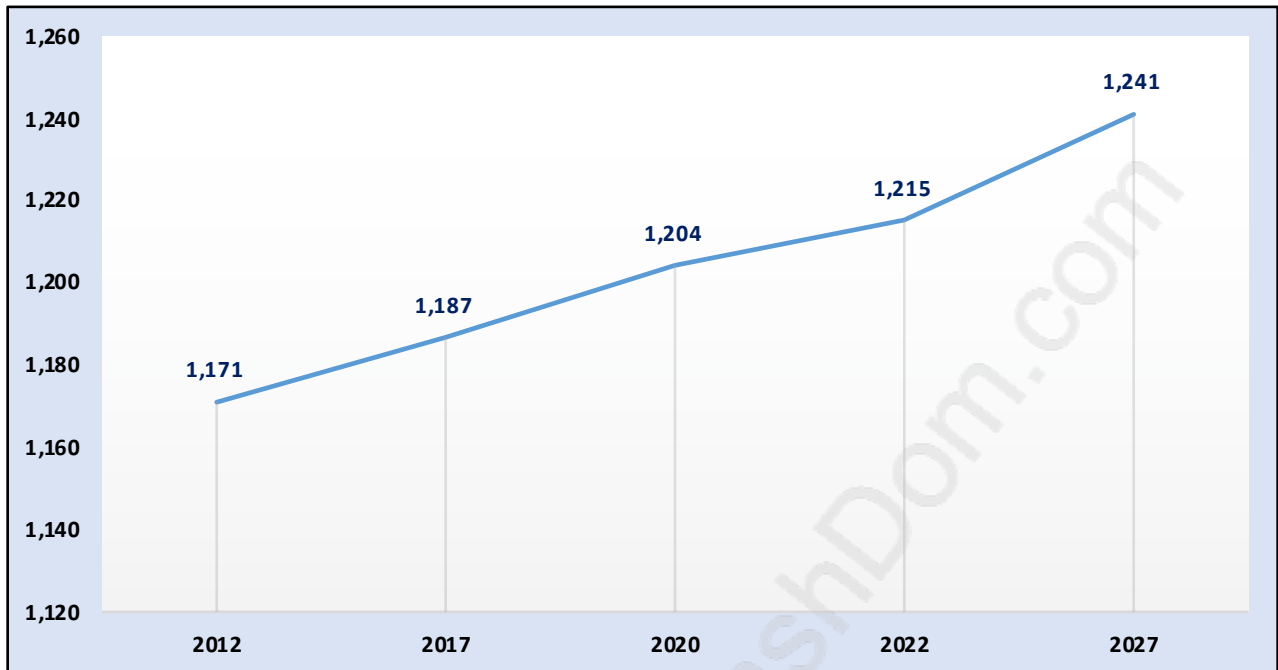

Horseshoe Bay

Population Trends in Horseshoe Bay

Population by Age in Horseshoe Bay

Population Age 15+ by Income Status in Horseshoe Bay

Total Population Age 15 - 1,039

Households by Income in Horseshoe Bay

Total Number of Households - 492 / Average Household Income - \$134,018

Families in Horseshoe Bay

Average Persons per Family - 2.8

Children at Home in Horseshoe Bay

Total Number of Children at Home - 336

Family Structure in Horseshoe Bay

Total Number of Families - 353 / Average Persons per Family - 2.8

Households by Household Size in Horseshoe Bay

Total Number of Households - 492

Dwellings in Horseshoe Bay

Population Age 15+ in Horseshoe Bay