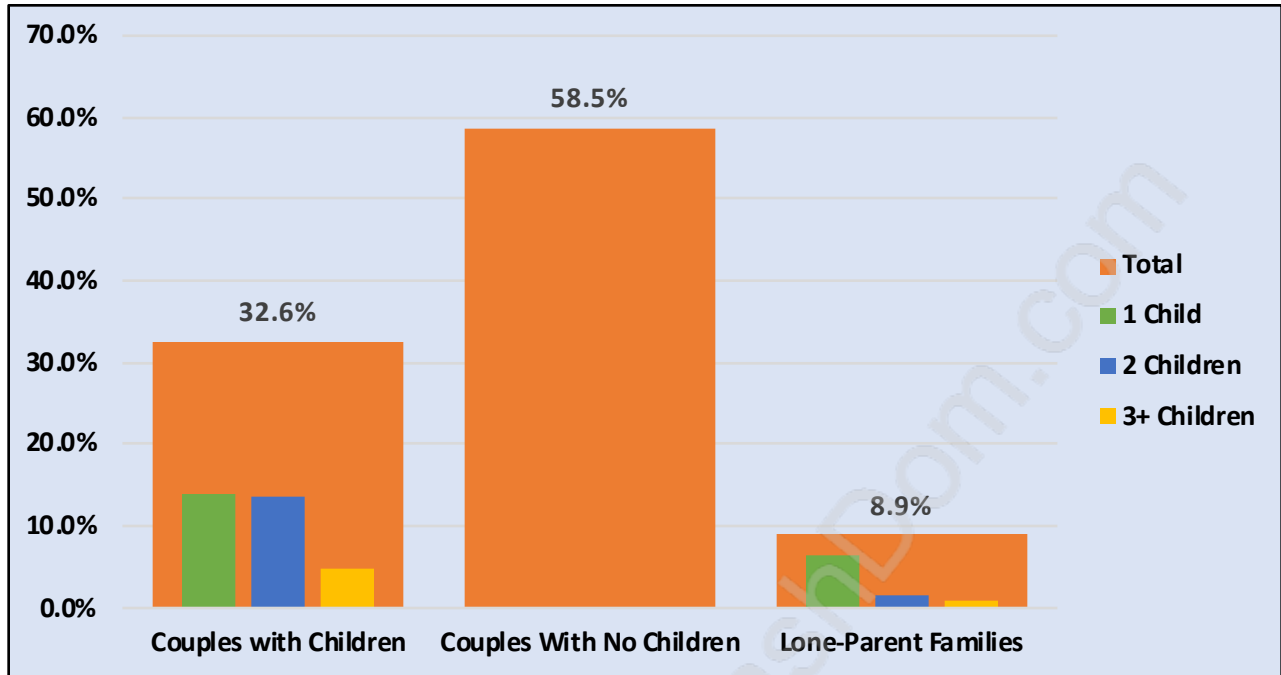

Howe Sound

July 2018

Population Trends in Howe Sound

Population by Age in Howe Sound

Population Age 15+ by Income Status in Howe Sound

Total Population Age 15 - 196

Households by Income in Howe Sound

Total Number of Households - 91 / Average Household Income - \$101,728

Families in Howe Sound

Average Persons per Family - 2.5

Children at Home in Howe Sound

Total Number of Children at Home - 44

Family Structure in Howe Sound

Total Number of Families - 65 / Average Persons per Family - 2.5

Households by Household Size in Howe Sound

Total Number of Households - 91

Dwellings in Howe Sound

Population Age 15+ in Howe Sound

Labour Force by Occupation in Howe Sound

Labour Force Participation in Howe Sound