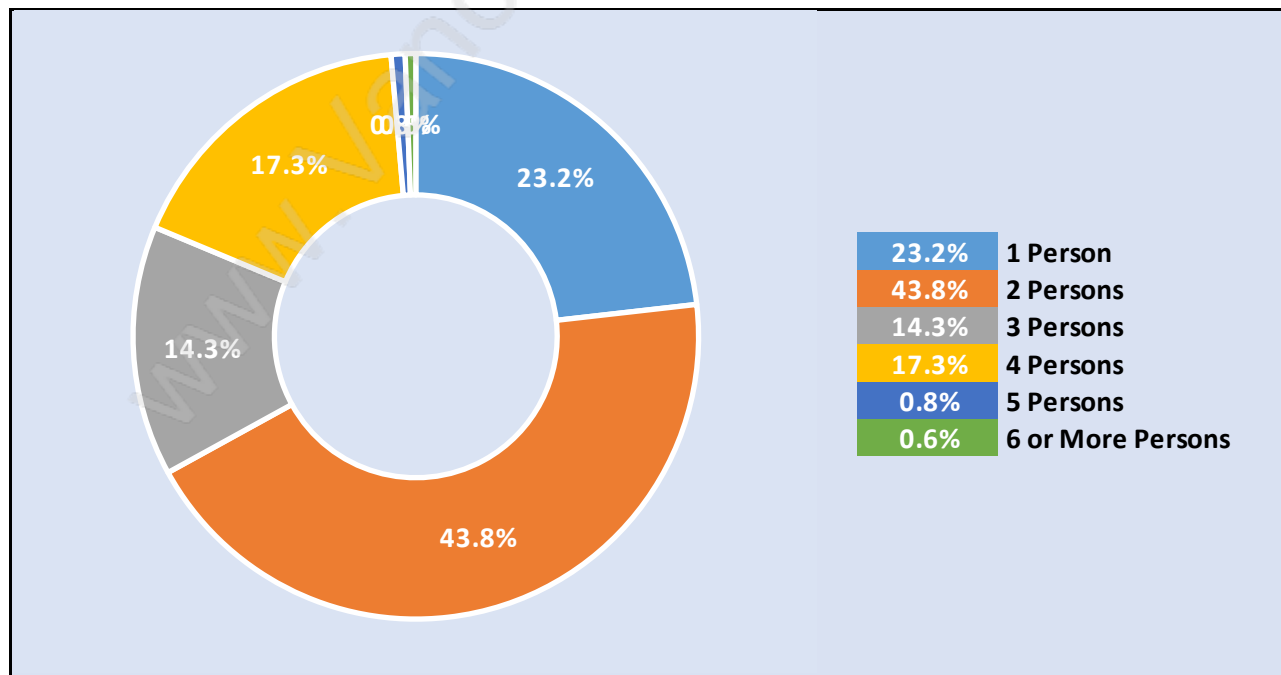

Howe Sound

July 2018

Population Trends in Howe Sound

Population by Age in Howe Sound

Population Age 15+ by Income Status in Howe Sound

Total Population Age 15 - 196

Households by Income in Howe Sound

Total Number of Households - 91 / Average Household Income - \$101,728

Families in Howe Sound

Average Persons per Family - 2.5

Children at Home in Howe Sound

Total Number of Children at Home - 44

Family Structure in Howe Sound

Total Number of Families - 65 / Average Persons per Family - 2.5

Households by Household Size in Howe Sound

Total Number of Households - 91

Dwellings in Howe Sound

Population Age 15+ in Howe Sound

Labour Force by Occupation in Howe Sound

Labour Force Participation in Howe Sound