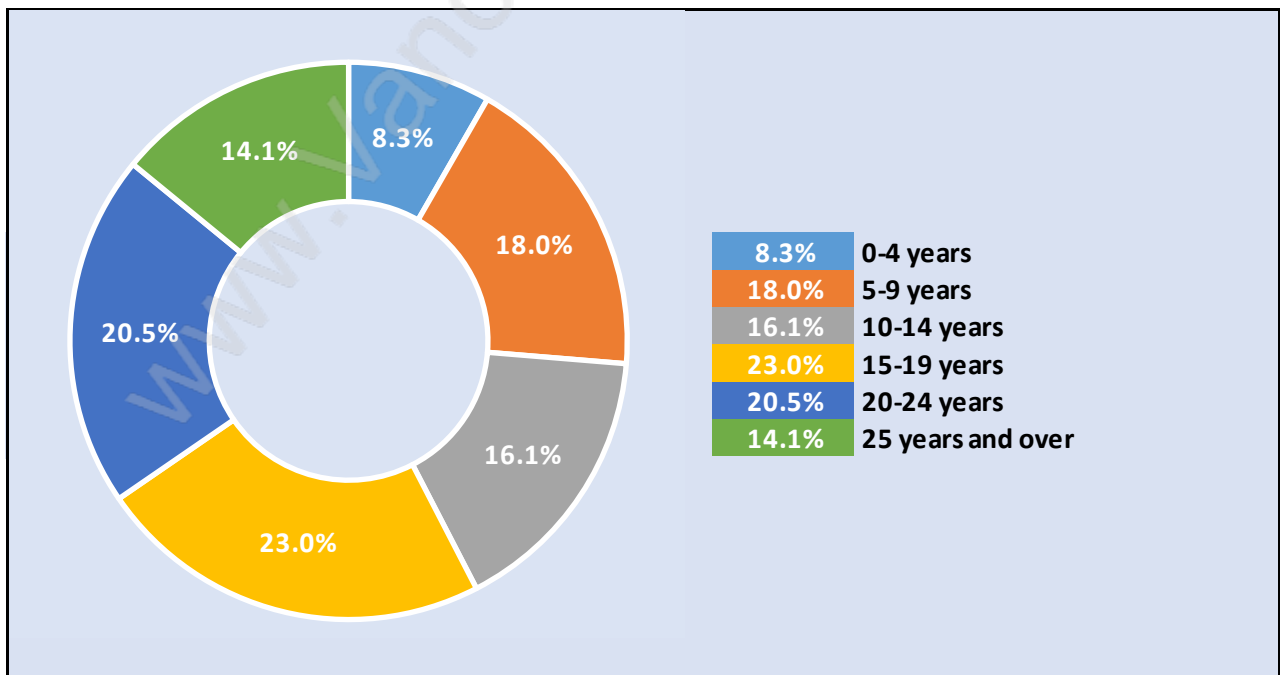

Howe Sound

July 2018

Population Trends in Howe Sound

Population by Age in Howe Sound

Population Age 15+ by Income Status in Howe Sound

Total Population Age 15 - 196

Households by Income in Howe Sound

Total Number of Households - 91 / Average Household Income - \$101,728

Families in Howe Sound

Average Persons per Family - 2.5

Children at Home in Howe Sound

Total Number of Children at Home - 44

Family Structure in Howe Sound

Total Number of Families - 65 / Average Persons per Family - 2.5