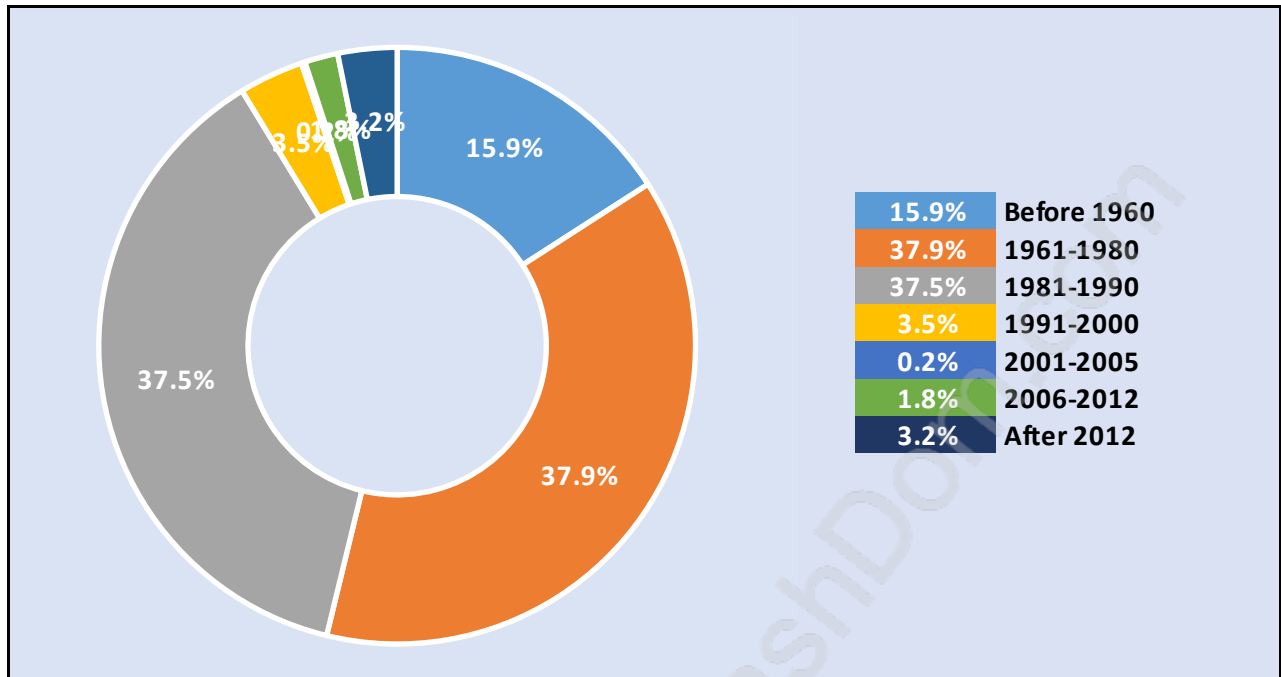

Travel To Work in (from) Howe Sound

Occupied Dwellings by Structure Type in Howe Sound

Dominant Bulding Type - Houses

Private Dwellings by Period of Construction in Howe Sound

Dominant Period of Construction - 1961-1980