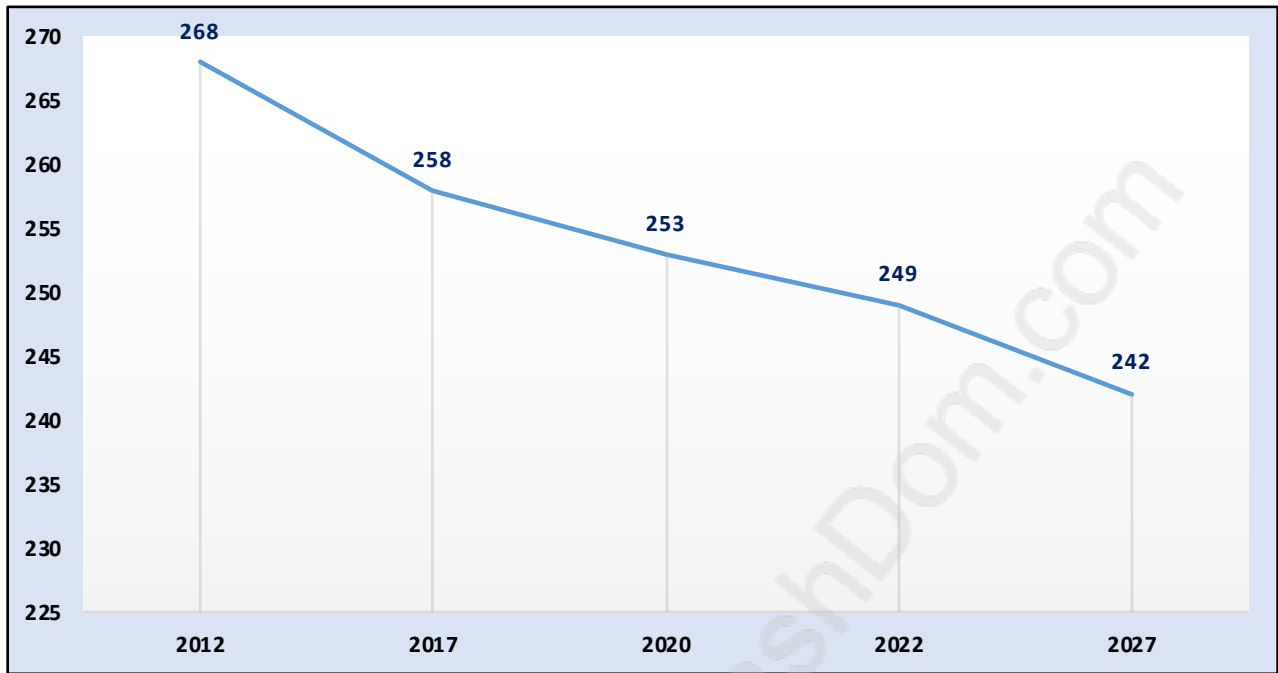

Howe Sound

July 2018

Population Trends in Howe Sound

Population by Age in Howe Sound

Population Age 15+ by Income Status in Howe Sound

Total Population Age 15 - 196

Households by Income in Howe Sound

Total Number of Households - 91 / Average Household Income - \$101,728

Families in Howe Sound

Average Persons per Family - 2.5

Children at Home in Howe Sound

Total Number of Children at Home - 44

Family Structure in Howe Sound

Total Number of Families - 65 / Average Persons per Family - 2.5