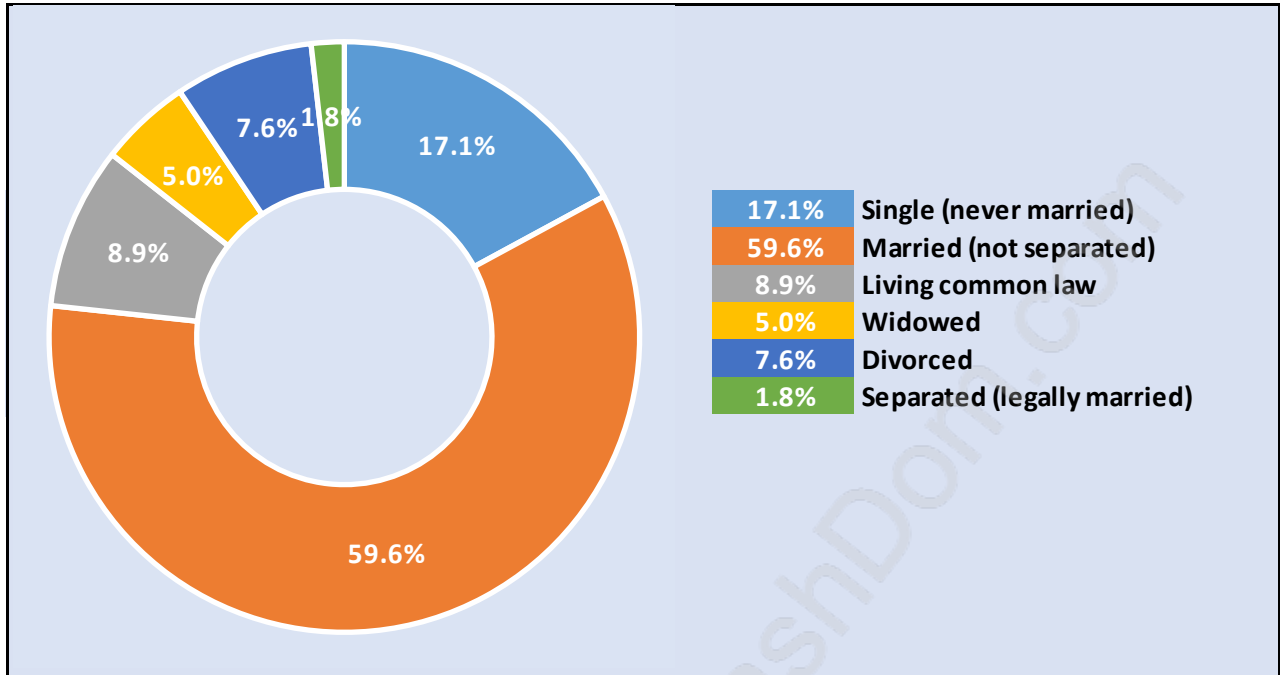

Howe Sound

July 2018

Population Trends in Howe Sound

Population by Age in Howe Sound

Population Age 15+ by Income Status in Howe Sound

Total Population Age 15 - 196

Households by Income in Howe Sound

Total Number of Households - 91 / Average Household Income - \$101,728

Families in Howe Sound

Average Persons per Family - 2.5

Children at Home in Howe Sound

Total Number of Children at Home - 44

Family Structure in Howe Sound

Total Number of Families - 65 / Average Persons per Family - 2.5

Households by Household Size in Howe Sound

Total Number of Households - 91

Dwellings in Howe Sound

Population Age 15+ in Howe Sound

Labour Force by Occupation in Howe Sound

Labour Force Participation in Howe Sound