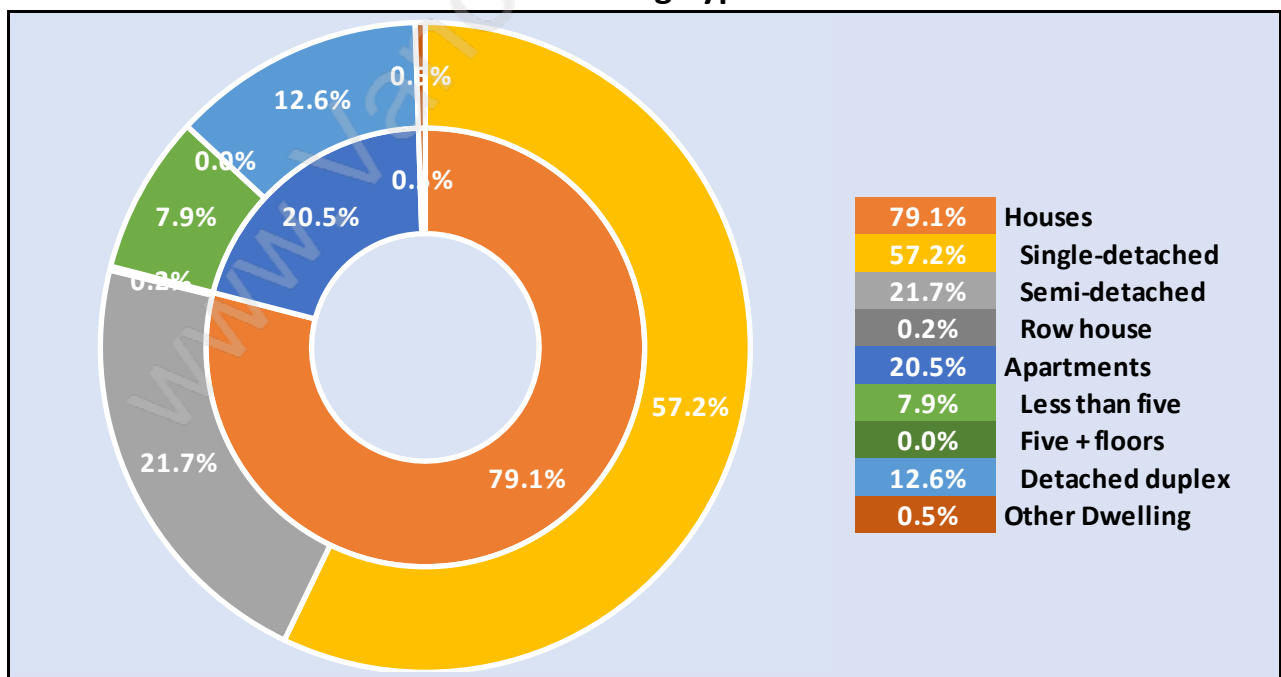

Howe Sound

July 2018

Population Trends in Howe Sound

Population by Age in Howe Sound

Population Age 15+ by Income Status in Howe Sound

Total Population Age 15 - 196

Households by Income in Howe Sound

Total Number of Households - 91 / Average Household Income - \$101,728

Families in Howe Sound

Average Persons per Family - 2.5

Children at Home in Howe Sound

Total Number of Children at Home - 44

Family Structure in Howe Sound

Total Number of Families - 65 / Average Persons per Family - 2.5

Households by Household Size in Howe Sound

Total Number of Households - 91

Dwellings in Howe Sound

Population Age 15+ in Howe Sound

Labour Force by Occupation in Howe Sound

Labour Force Participation in Howe Sound

Travel To Work in (from) Howe Sound

Occupied Dwellings by Structure Type in Howe Sound

Dominant Bulding Type - Houses

Private Dwellings by Period of Construction in Howe Sound

Dominant Period of Construction - 1961-1980