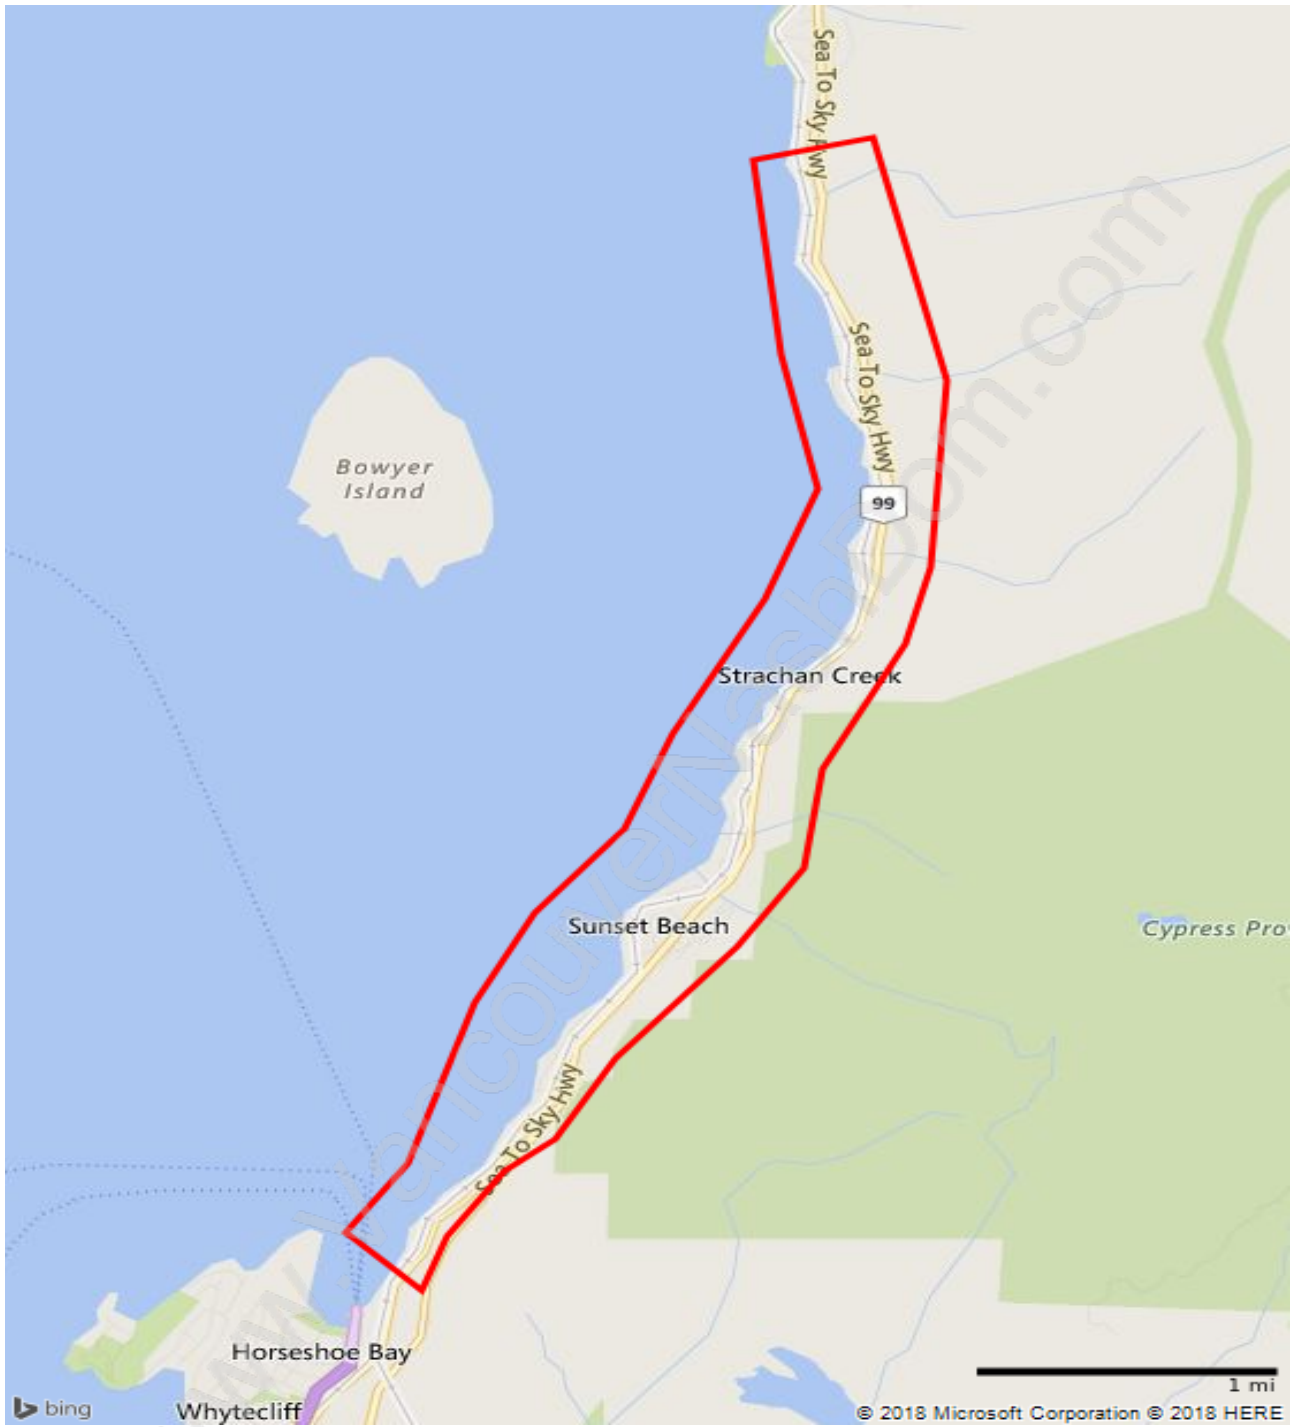

Howe Sound

July 2018

Population Trends in Howe Sound

Population by Age in Howe Sound

Population Age 15+ by Income Status in Howe Sound

Total Population Age 15 - 196

Households by Income in Howe Sound

Total Number of Households - 91 / Average Household Income - \$101,728

Families in Howe Sound

Average Persons per Family - 2.5

Children at Home in Howe Sound

Total Number of Children at Home - 44

Family Structure in Howe Sound

Total Number of Families - 65 / Average Persons per Family - 2.5