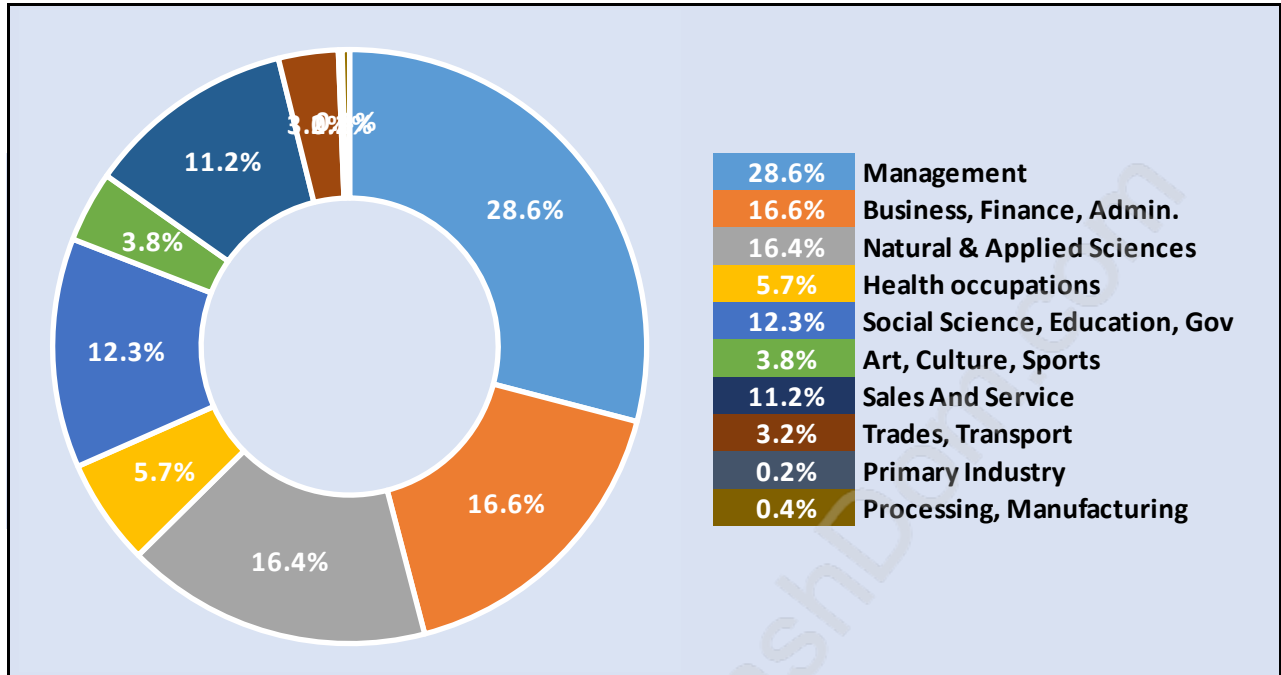

Households by Household Size in Howe Sound

Total Number of Households - 91

Dwellings in Howe Sound

Population Age 15+ in Howe Sound

Labour Force by Occupation in Howe Sound

Labour Force Participation in Howe Sound