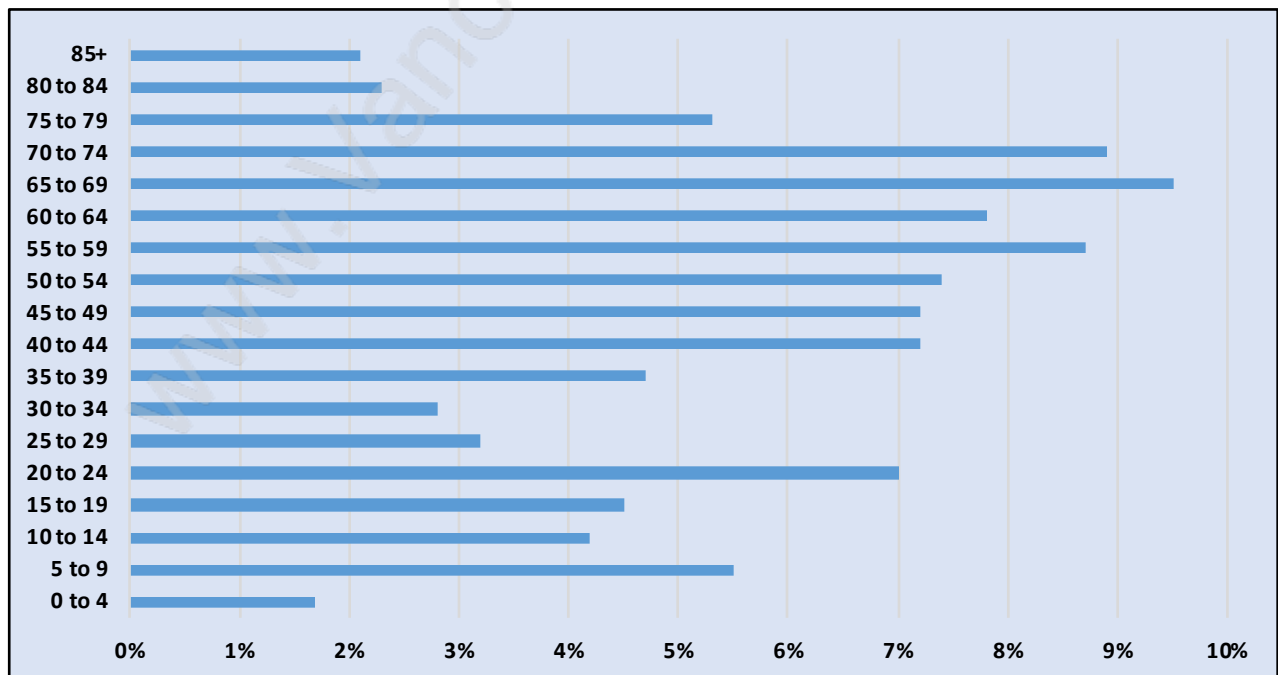

Howe Sound

July 2018

Population Trends in Howe Sound

Population by Age in Howe Sound

Population Age 15+ by Income Status in Howe Sound

Total Population Age 15 - 196

Households by Income in Howe Sound

Total Number of Households - 91 / Average Household Income - \$101,728

Families in Howe Sound

Average Persons per Family - 2.5

Children at Home in Howe Sound

Total Number of Children at Home - 44

Family Structure in Howe Sound

Total Number of Families - 65 / Average Persons per Family - 2.5