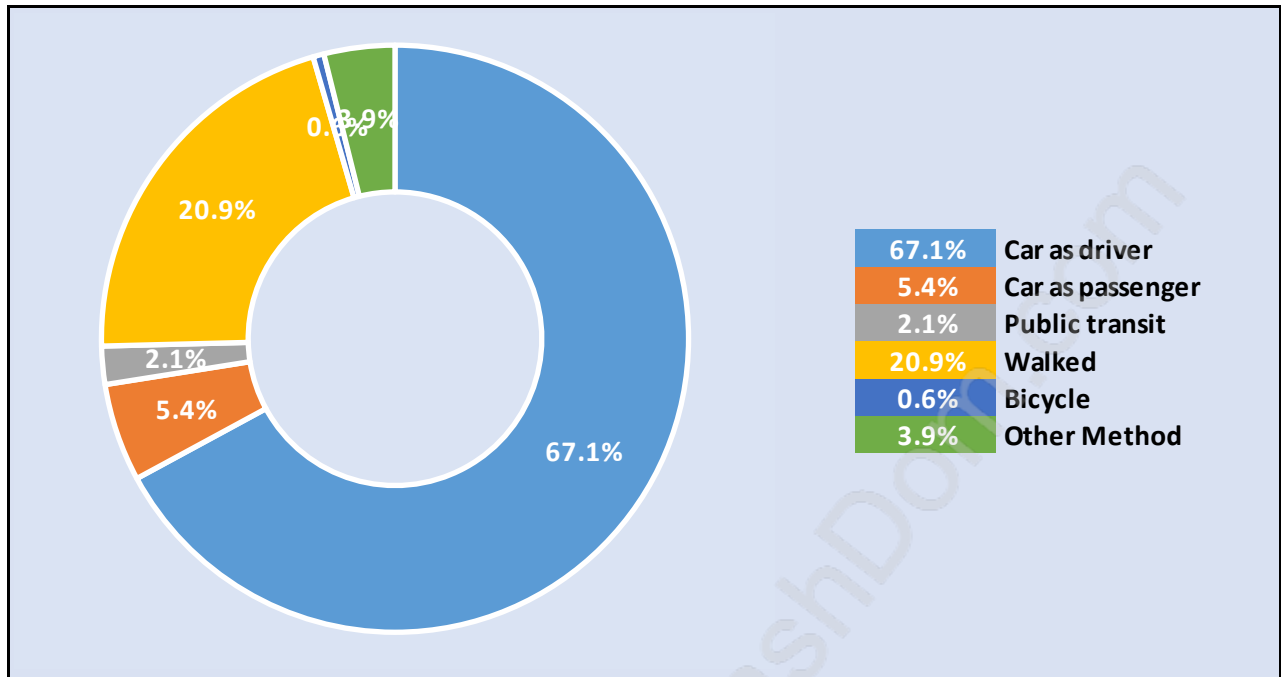

Travel To Work in (from) Howe Sound