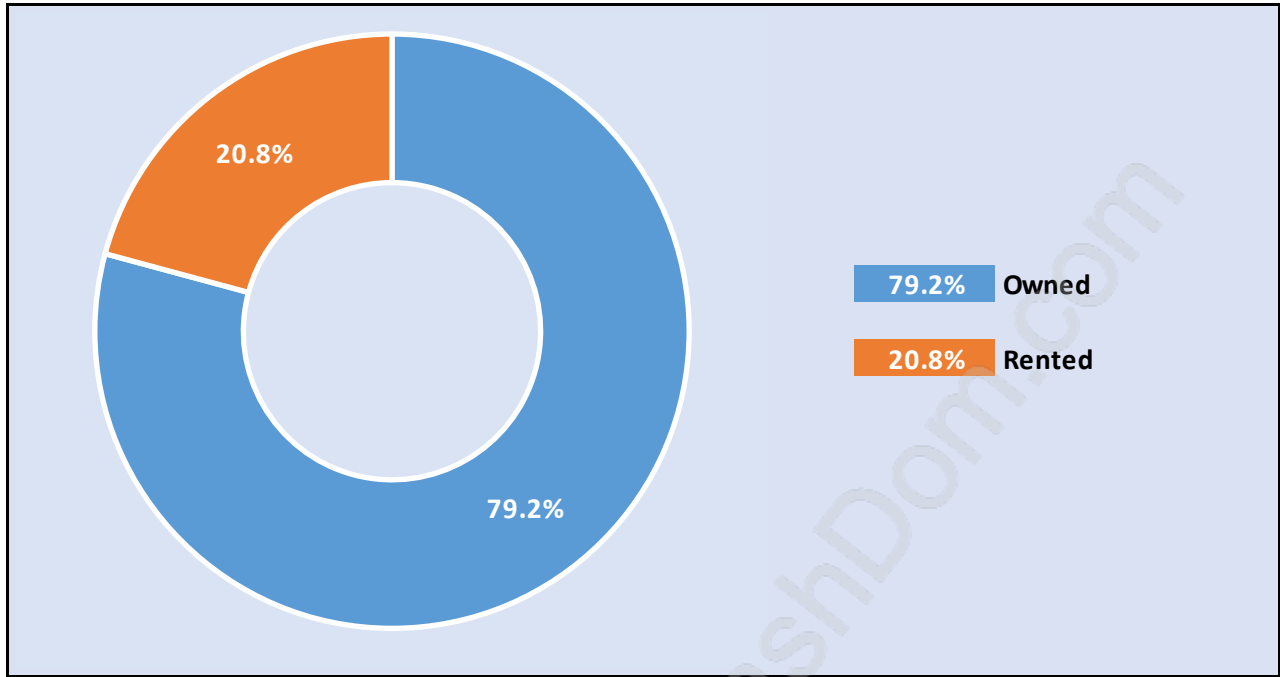

Howe Sound

July 2018

Population Trends in Howe Sound

Population by Age in Howe Sound

Population Age 15+ by Income Status in Howe Sound

Total Population Age 15 - 196

Households by Income in Howe Sound

Total Number of Households - 91 / Average Household Income - \$101,728

Families in Howe Sound

Average Persons per Family - 2.5

Children at Home in Howe Sound

Total Number of Children at Home - 44

Family Structure in Howe Sound

Total Number of Families - 65 / Average Persons per Family - 2.5

Households by Household Size in Howe Sound

Total Number of Households - 91

Dwellings in Howe Sound

Population Age 15+ in Howe Sound

Labour Force by Occupation in Howe Sound

Labour Force Participation in Howe Sound