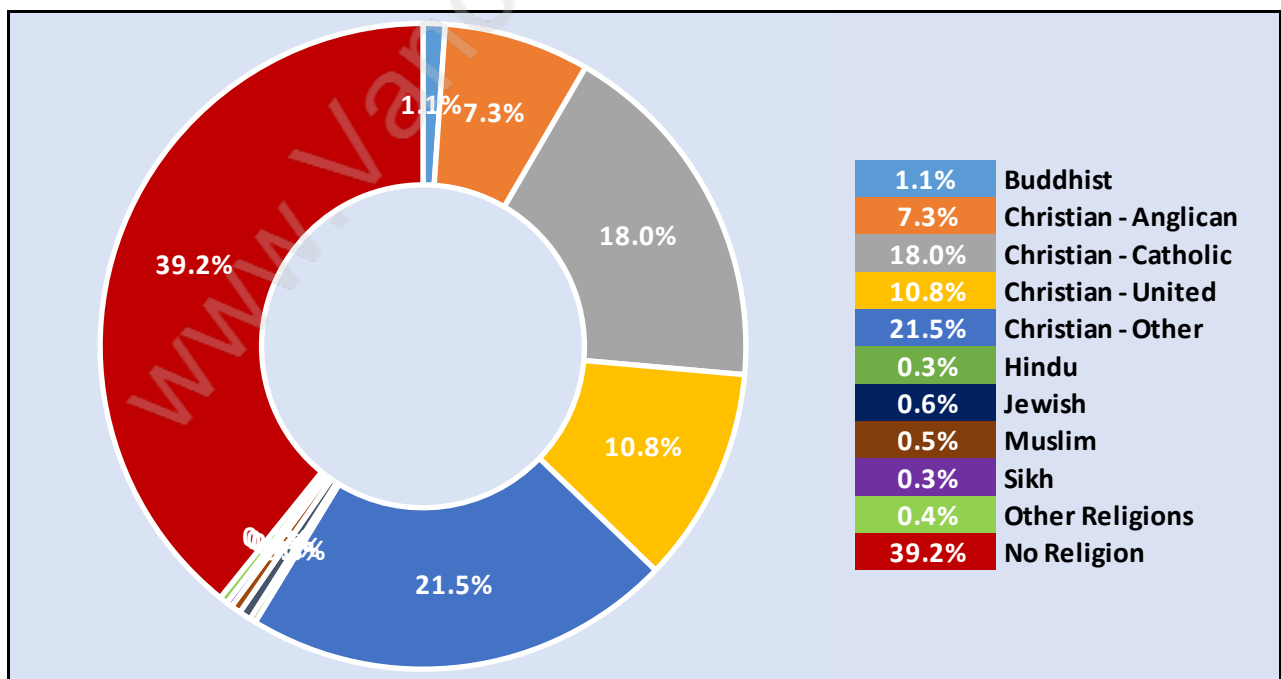

Population by Religion in Howe Sound