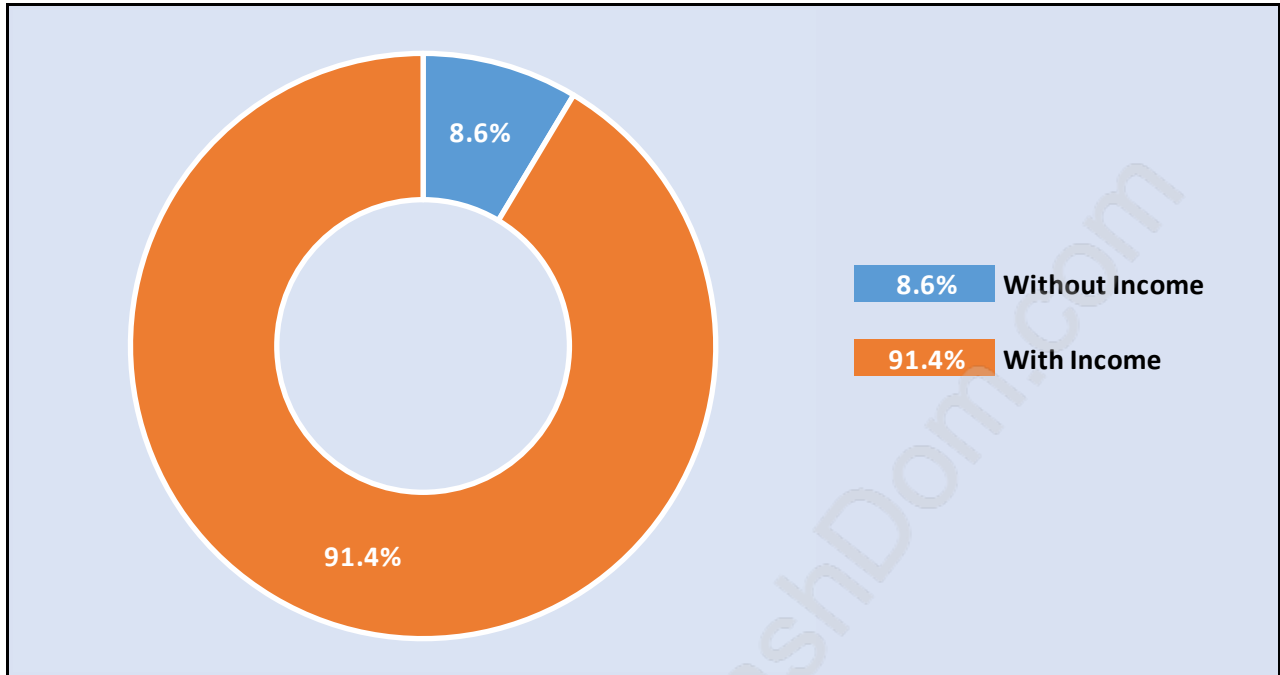

Howe Sound

July 2018

Population Trends in Howe Sound

Population by Age in Howe Sound

Population Age 15+ by Income Status in Howe Sound

Total Population Age 15 - 196

Households by Income in Howe Sound

Total Number of Households - 91 / Average Household Income - \$101,728

Families in Howe Sound

Average Persons per Family - 2.5

Children at Home in Howe Sound

Total Number of Children at Home - 44

Family Structure in Howe Sound

Total Number of Families - 65 / Average Persons per Family - 2.5