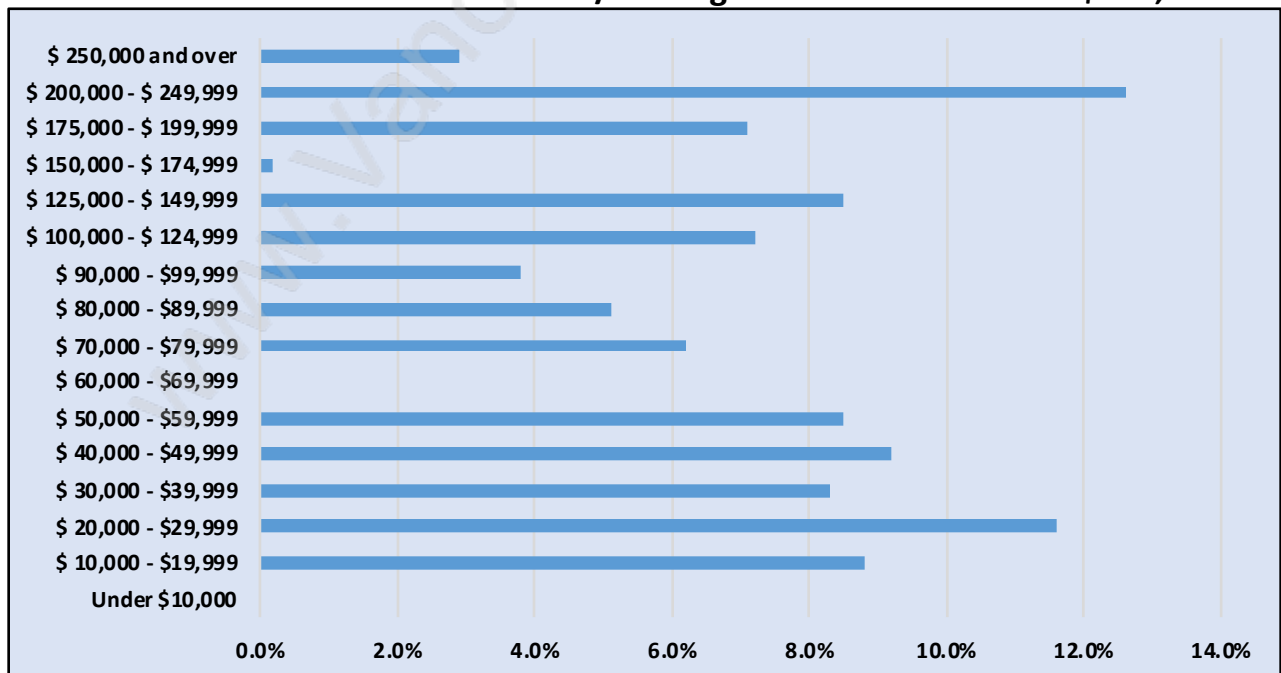

Howe Sound

July 2018

Population Trends in Howe Sound

Population by Age in Howe Sound

Population Age 15+ by Income Status in Howe Sound

Total Population Age 15 - 196

Households by Income in Howe Sound

Total Number of Households - 91 / Average Household Income - \$101,728

Families in Howe Sound

Average Persons per Family - 2.5

Children at Home in Howe Sound

Total Number of Children at Home - 44

Family Structure in Howe Sound

Total Number of Families - 65 / Average Persons per Family - 2.5