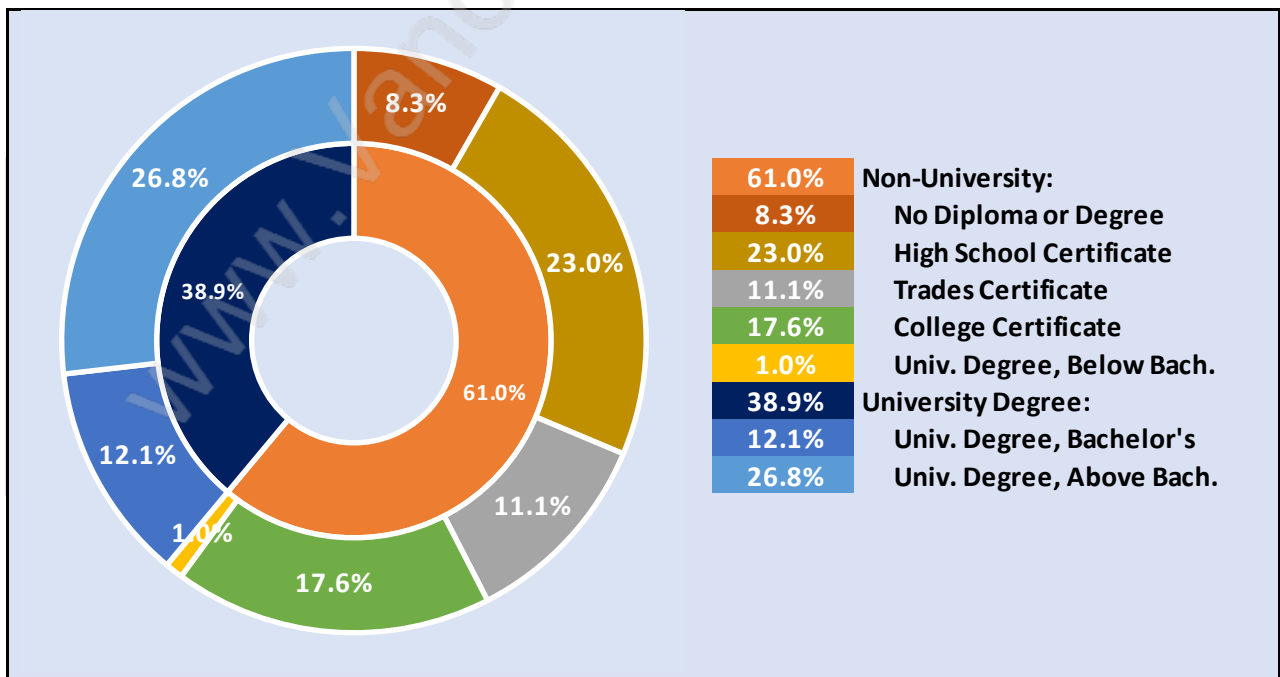

Households by Household Size in Howe Sound

Total Number of Households - 91

Dwellings in Howe Sound

Population Age 15+ in Howe Sound

Labour Force by Occupation in Howe Sound

Labour Force Participation in Howe Sound