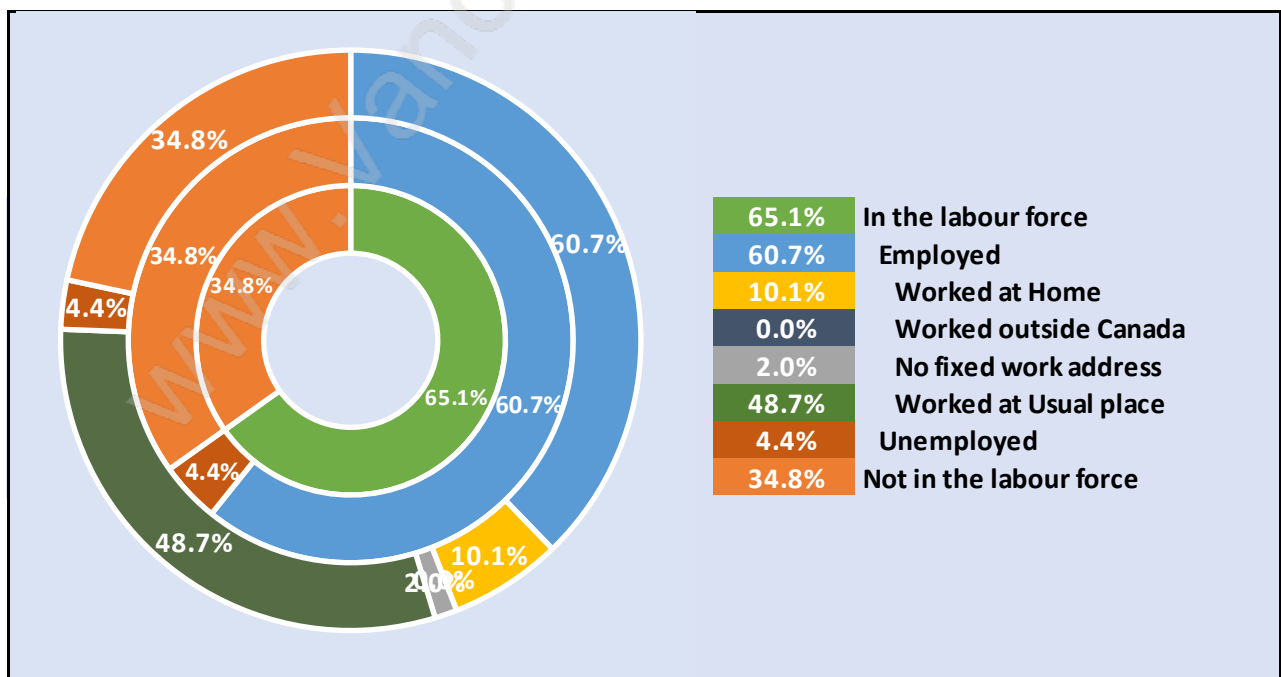

Households by Household Size in Howe Sound

Total Number of Households - 91

Dwellings in Howe Sound

Population Age 15+ in Howe Sound

Labour Force by Occupation in Howe Sound

Labour Force Participation in Howe Sound